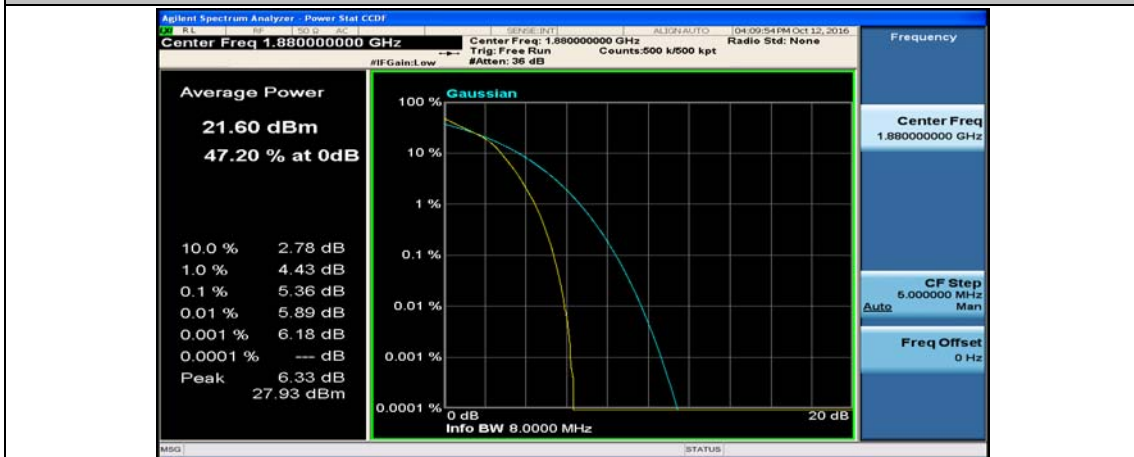

(Channel Bandwidth:20 MHz)_MCH_16QAM_1RB#0

(Channel Bandwidth:20 MHz)_MCH_16QAM_1RB#49

(Channel Bandwidth:20 MHz)_MCH_16QAM_1RB#99

(Channel Bandwidth:20 MHz)_MCH_16QAM_50RB#0

(Channel Bandwidth:20 MHz)_MCH_16QAM_50RB#25