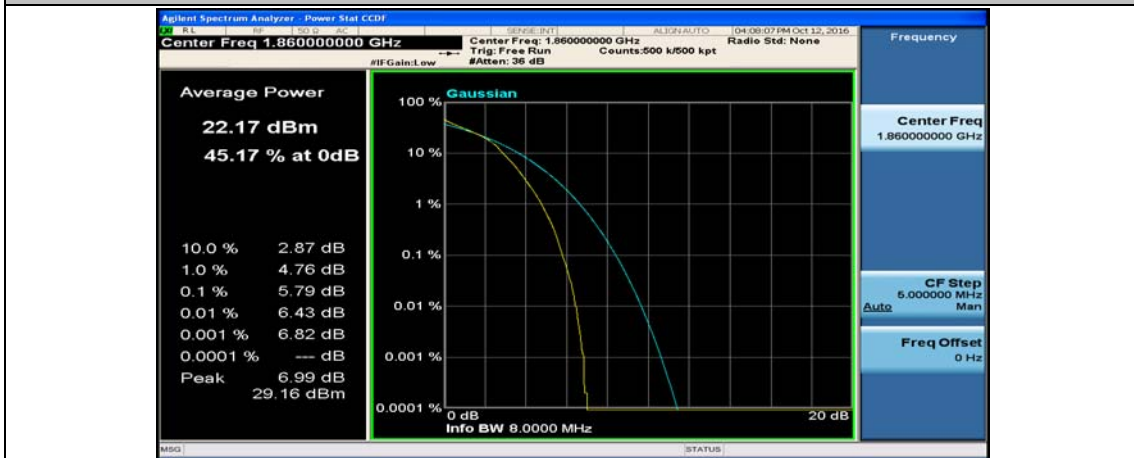

(Channel Bandwidth:20 MHz)_LCH_16QAM_50RB#25