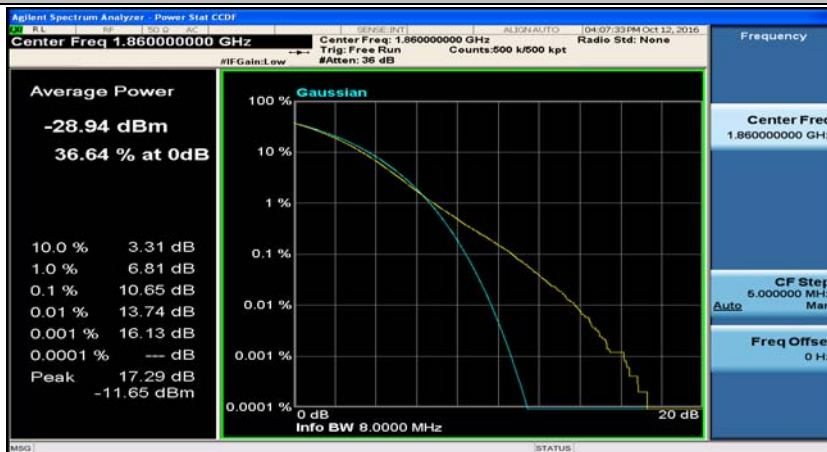

(Channel Bandwidth:20 MHz)_LCH_16QAM_1RB#99