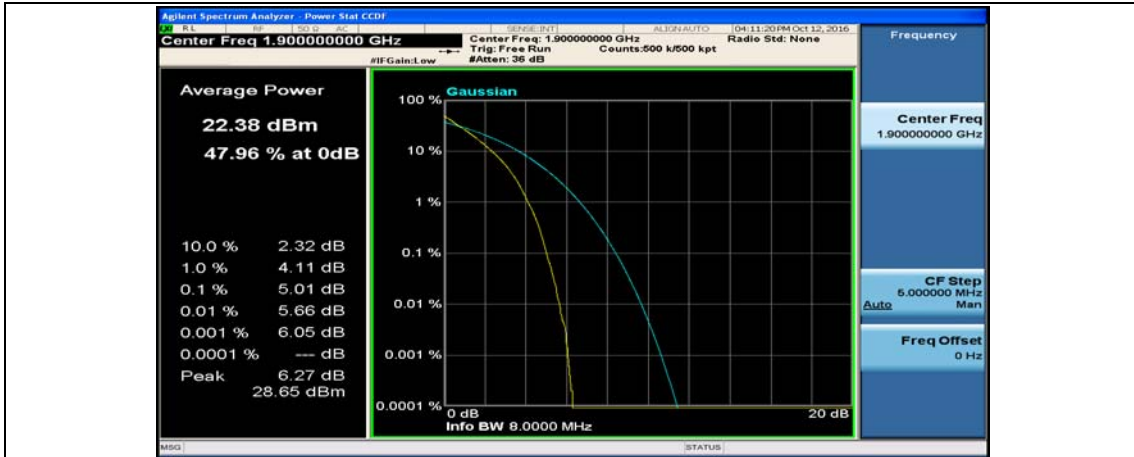

(Channel Bandwidth:20 MHz)_HCH_QPSK_50RB#25