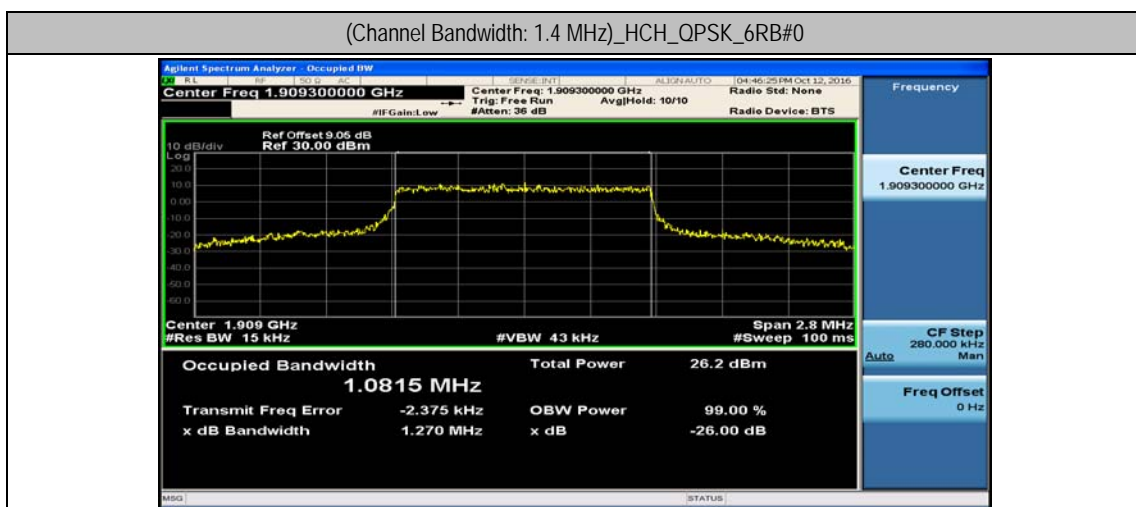

Test Graphs

Channel Bandwidth: 1.4 MHz