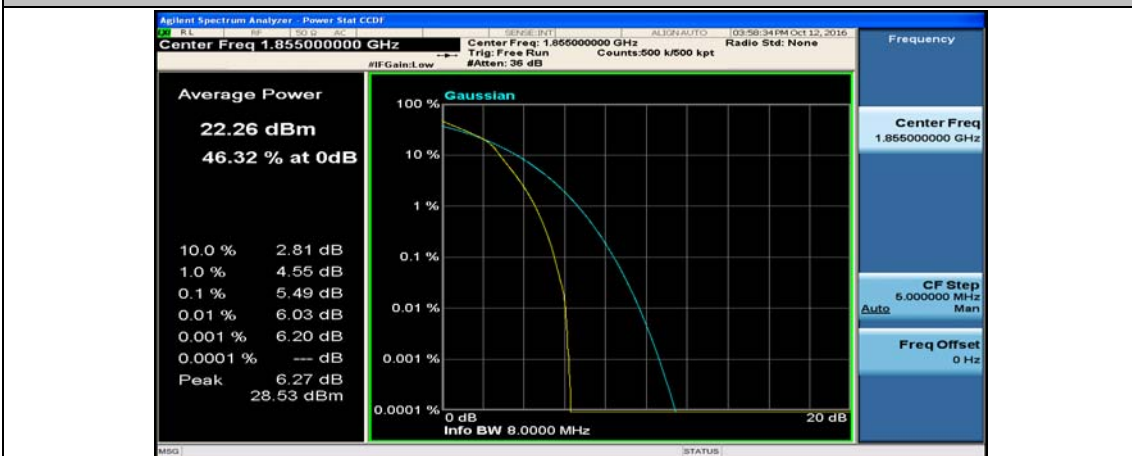

Channel Bandwidth: 10 MHz_HCH_QPSK_1RB#24

Channel Bandwidth: 10 MHz_LCH_16QAM_1RB#0

Channel Bandwidth: 10 MHz_LCH_16QAM_1RB#24

Channel Bandwidth: 10 MHz_LCH_16QAM_1RB#49

Channel Bandwidth: 10 MHz_LCH_16QAM_25RB#0

Channel Bandwidth: 10 MHz_MCH_16QAM_1RB#0

Channel Bandwidth: 10 MHz_MCH_16QAM_1RB#24

Channel Bandwidth: 10 MHz_MCH_16QAM_1RB#49

Channel Bandwidth: 15 MHz

(Channel Bandwidth:15 MHz)_LCH_QPSK_37RB#18

(Channel Bandwidth:15 MHz)_LCH_QPSK_37RB#38