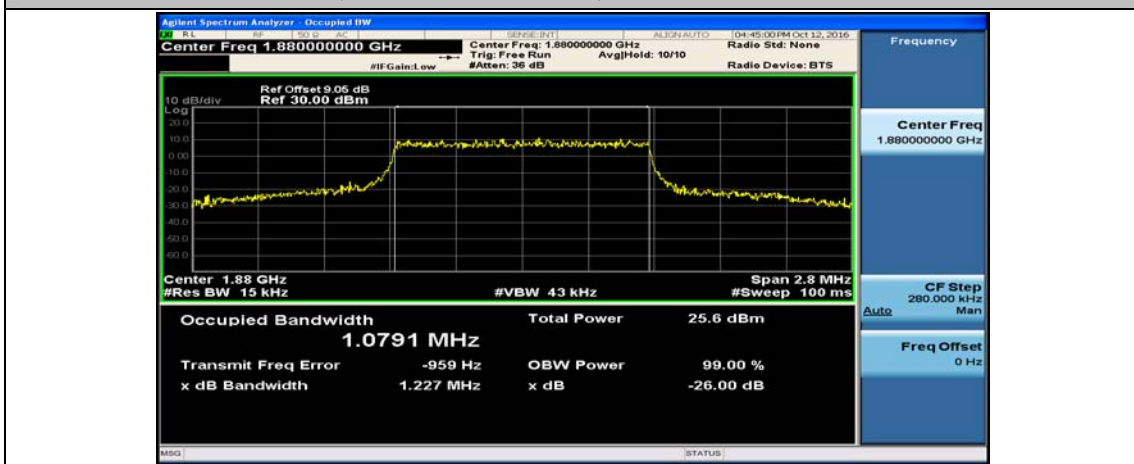

Test Graphs

Channel Bandwidth: 1.4 MHz

(Channel Bandwidth: 1.4 MHz)_LCH_16QAM_6RB#0

(Channel Bandwidth: 1.4 MHz)_MCH_16QAM_6RB#0

(Channel Bandwidth: 1.4 MHz)_HCH_16QAM_6RB#0

Channel Bandwidth: 3 MHz

(Channel Bandwidth: 3 MHz)_LCH_QPSK_15RB#0