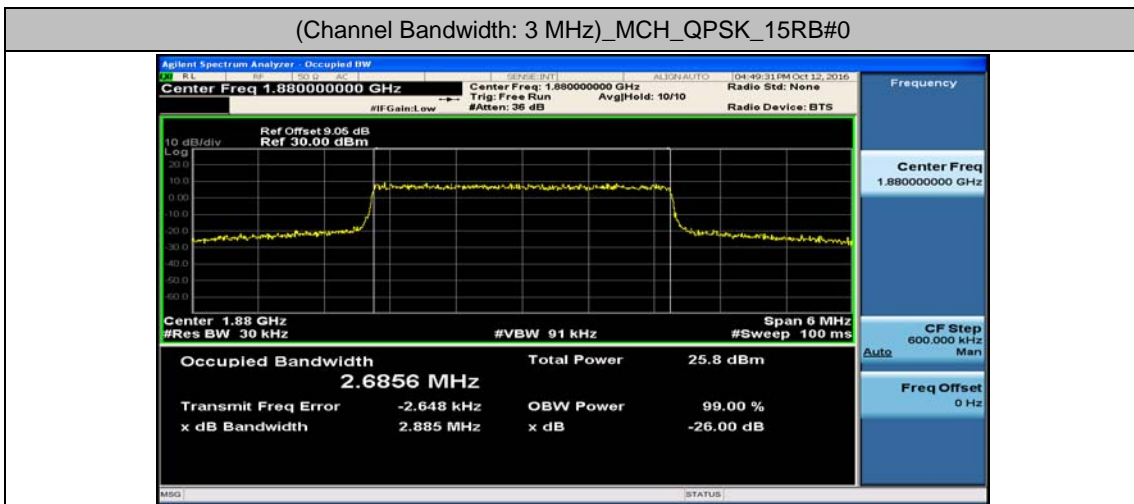

Channel Bandwidth: 3 MHz