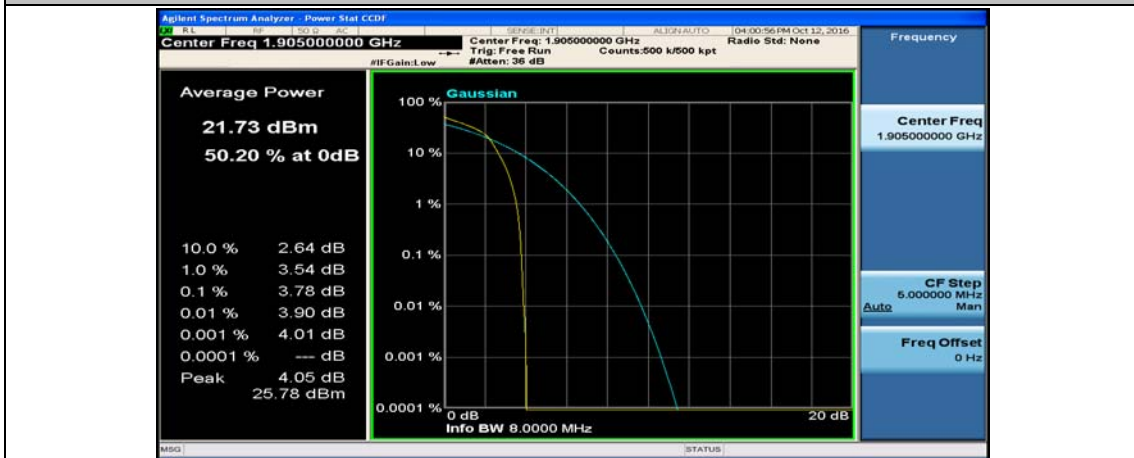

Channel Bandwidth: 10 MHz_MCH_16QAM_1RB#0

Channel Bandwidth: 10 MHz_MCH_16QAM_1RB#24

Channel Bandwidth: 10 MHz_MCH_16QAM_1RB#49

Channel Bandwidth: 15 MHz

(Channel Bandwidth:15 MHz)_LCH_QPSK_37RB#18

(Channel Bandwidth:15 MHz)_LCH_QPSK_37RB#38

(Channel Bandwidth:15 MHz)_LCH_QPSK_75RB#0

(Channel Bandwidth:15 MHz)_MCH_QPSK_1RB#0

(Channel Bandwidth:15 MHz)_MCH_QPSK_1RB#37

(Channel Bandwidth:15 MHz)_MCH_QPSK_1RB#74

(Channel Bandwidth:15 MHz)_MCH_QPSK_37RB#0