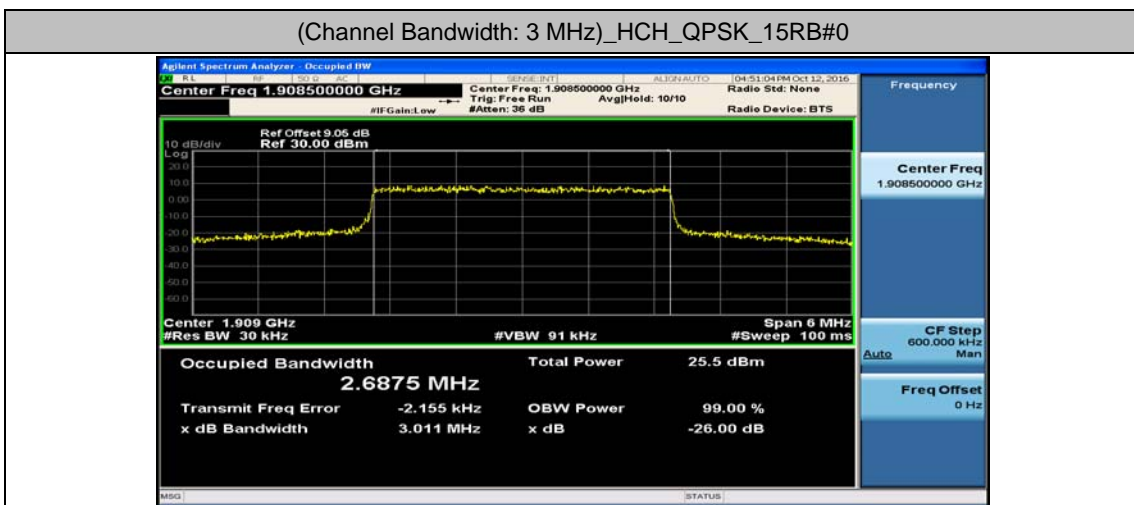

Channel Bandwidth: 3 MHz