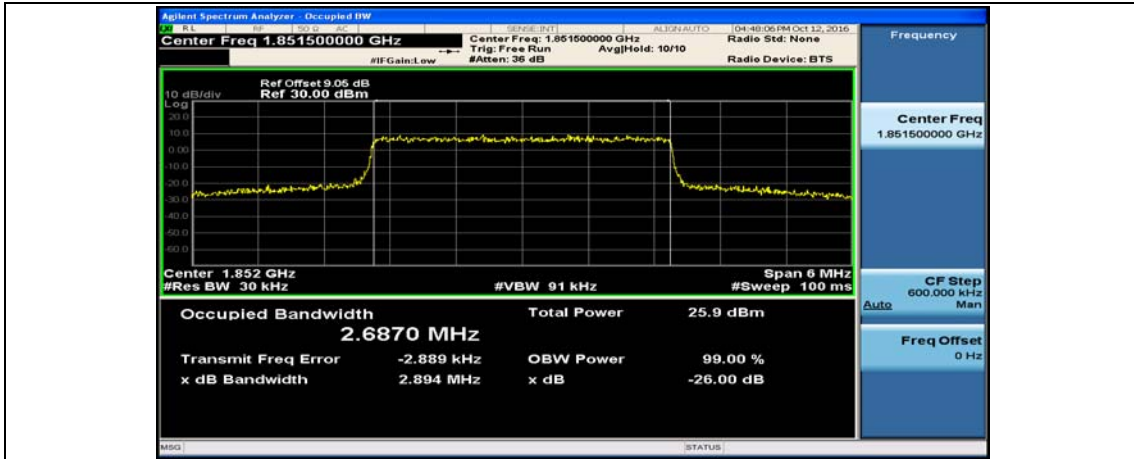

(Channel Bandwidth: 3 MHz)_HCH_QPSK_15RB#0

(Channel Bandwidth: 3 MHz)_LCH_16QAM_15RB#0

(Channel Bandwidth: 3 MHz)_MCH_16QAM_15RB#0