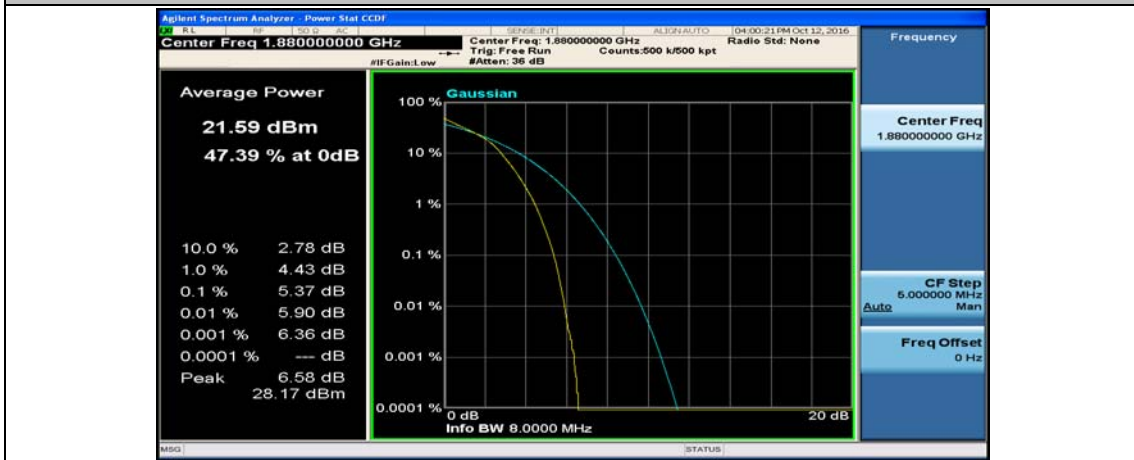

Channel Bandwidth: 10 MHz_MCH_16QAM_1RB#0

Channel Bandwidth: 10 MHz_MCH_16QAM_1RB#24

Channel Bandwidth: 10 MHz_MCH_16QAM_1RB#49

Channel Bandwidth: 15 MHz

(Channel Bandwidth:15 MHz)_LCH_QPSK_37RB#18

(Channel Bandwidth:15 MHz)_LCH_QPSK_37RB#38