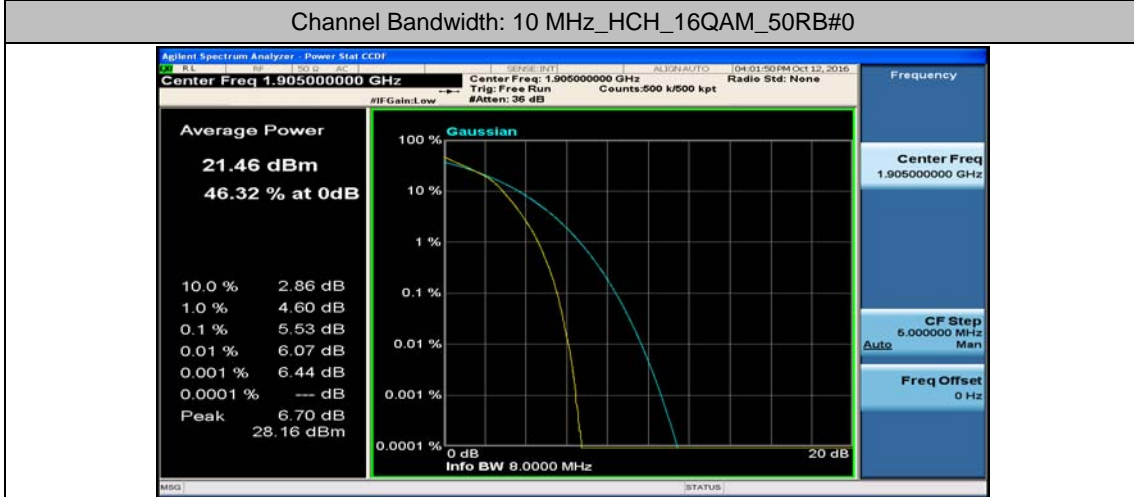

Channel Bandwidth: 10 MHz_MCH_16QAM_1RB#0

Channel Bandwidth: 10 MHz_MCH_16QAM_1RB#24

Channel Bandwidth: 10 MHz_MCH_16QAM_1RB#49

Channel Bandwidth: 15 MHz

(Channel Bandwidth:15 MHz)_LCH_QPSK_37RB#18

(Channel Bandwidth:15 MHz)_LCH_QPSK_37RB#38