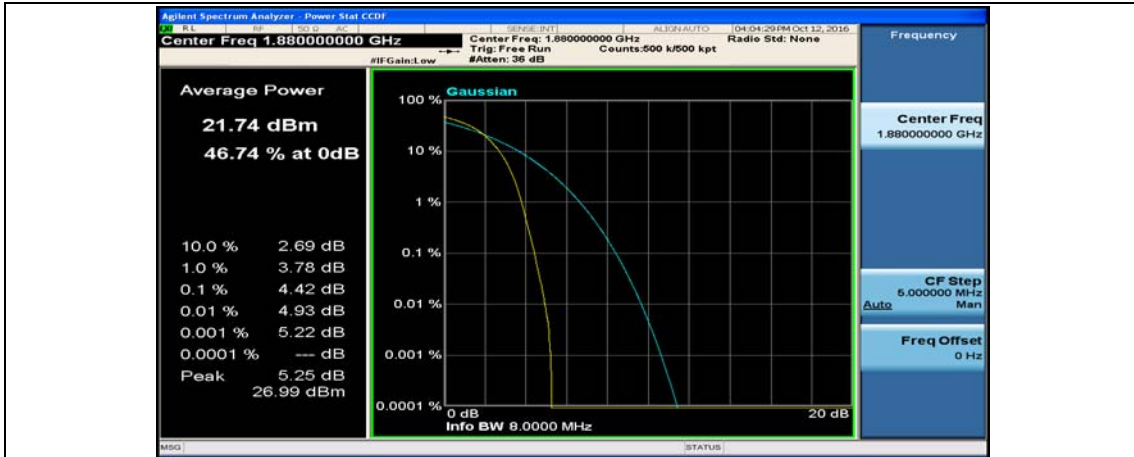

(Channel Bandwidth:15 MHz)_MCH_QPSK_37RB#38