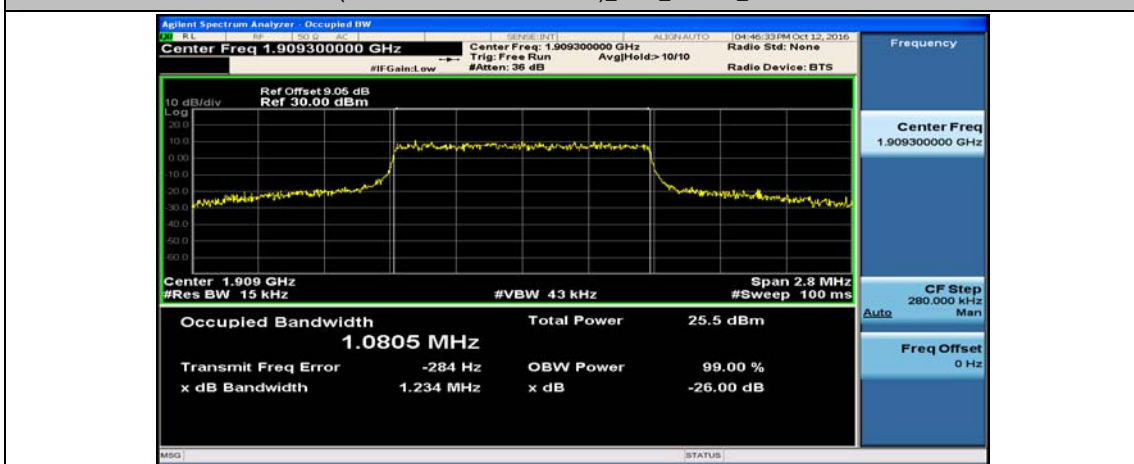

Test Graphs

Channel Bandwidth: 1.4 MHz

(Channel Bandwidth: 1.4 MHz)_LCH_16QAM_6RB#0

(Channel Bandwidth: 1.4 MHz)_MCH_16QAM_6RB#0

(Channel Bandwidth: 1.4 MHz)_HCH_16QAM_6RB#0

Channel Bandwidth: 3 MHz

(Channel Bandwidth: 3 MHz)_LCH_QPSK_15RB#0