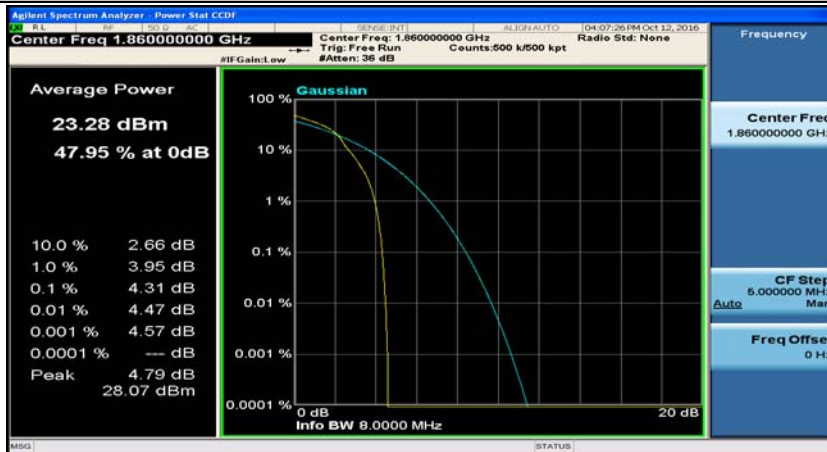

(Channel Bandwidth:20 MHz)_HCH_QPSK_50RB#25

(Channel Bandwidth:20 MHz)_HCH_QPSK_50RB#50

(Channel Bandwidth:20 MHz)_HCH_QPSK_100RB#0

(Channel Bandwidth:20 MHz)_LCH_16QAM_1RB#0

(Channel Bandwidth:20 MHz)_LCH_16QAM_1RB#49