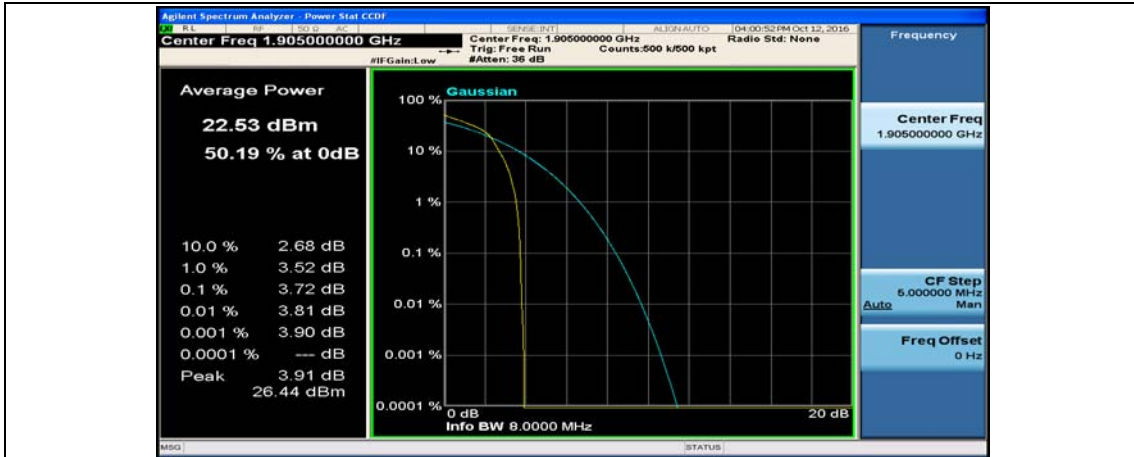

Channel Bandwidth: 10 MHz_MCH_16QAM_1RB#0

Channel Bandwidth: 10 MHz_MCH_16QAM_1RB#24

Channel Bandwidth: 10 MHz_MCH_16QAM_1RB#49

Channel Bandwidth: 15 MHz

(Channel Bandwidth:15 MHz)_LCH_QPSK_37RB#18

(Channel Bandwidth:15 MHz)_LCH_QPSK_37RB#38