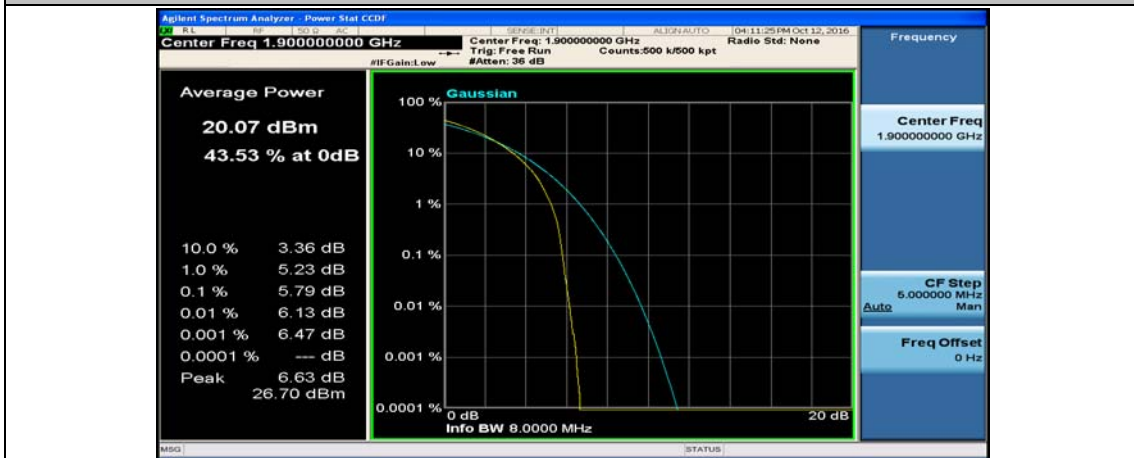

(Channel Bandwidth:20 MHz)_HCH_QPSK_50RB#50