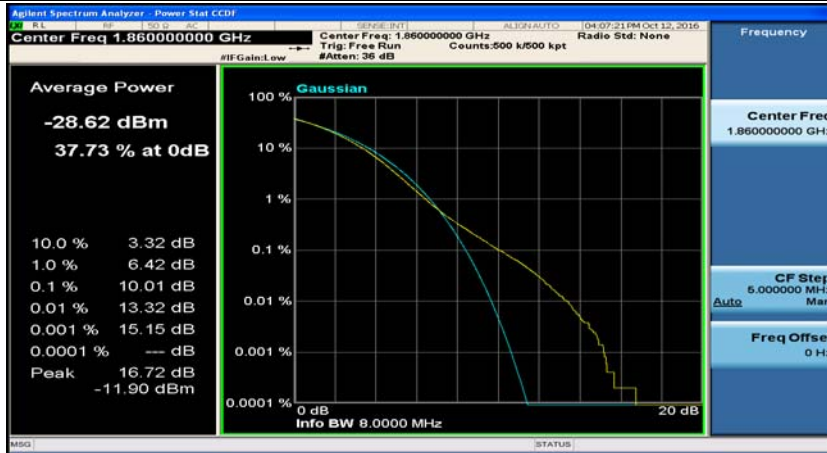

(Channel Bandwidth:20 MHz)_HCH_QPSK_50RB#25

(Channel Bandwidth:20 MHz)_HCH_QPSK_50RB#50

(Channel Bandwidth:20 MHz)_HCH_QPSK_100RB#0

(Channel Bandwidth:20 MHz)_LCH_16QAM_1RB#0

(Channel Bandwidth:20 MHz)_LCH_16QAM_1RB#49