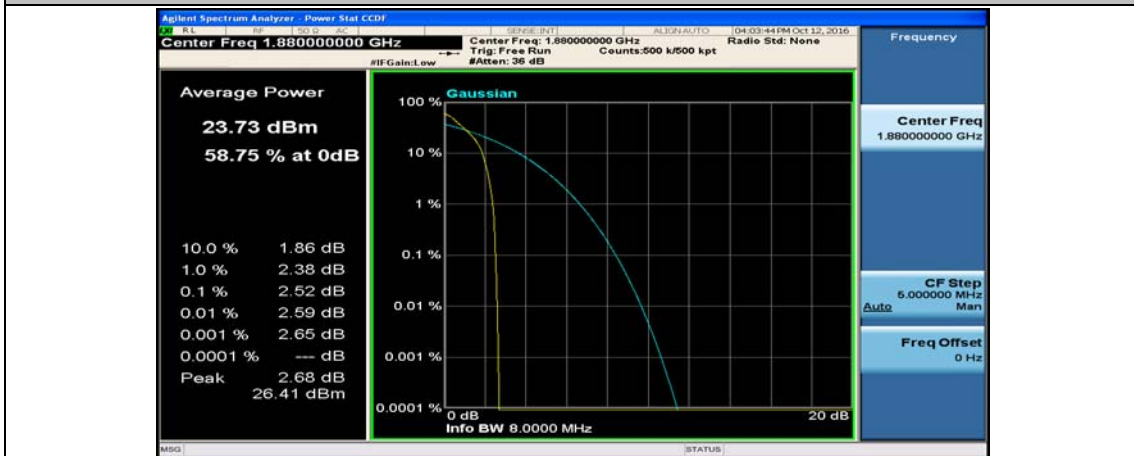

Channel Bandwidth: 10 MHz_MCH_16QAM_1RB#0

Channel Bandwidth: 10 MHz_MCH_16QAM_1RB#24

Channel Bandwidth: 10 MHz_MCH_16QAM_1RB#49

Channel Bandwidth: 15 MHz

(Channel Bandwidth:15 MHz)_LCH_QPSK_37RB#18

(Channel Bandwidth:15 MHz)_LCH_QPSK_37RB#38

(Channel Bandwidth:15 MHz)_LCH_QPSK_75RB#0

(Channel Bandwidth:15 MHz)_MCH_QPSK_1RB#0

(Channel Bandwidth:15 MHz)_MCH_QPSK_1RB#37

(Channel Bandwidth:15 MHz)_MCH_QPSK_1RB#74

(Channel Bandwidth:15 MHz)_MCH_QPSK_37RB#0