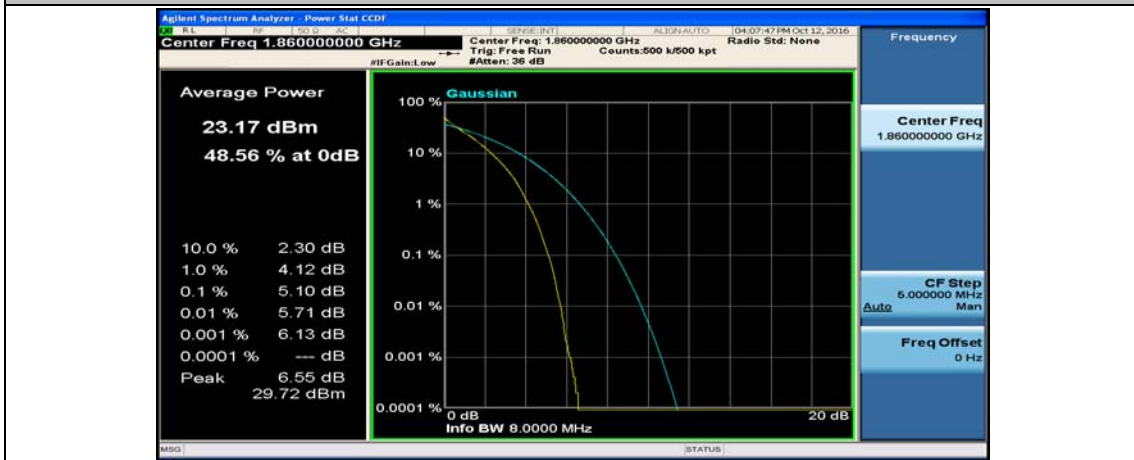

(Channel Bandwidth:15 MHz)_HCH_16QAM_75RB#0

Channel Bandwidth: 20 MHz

(Channel Bandwidth:20 MHz)_LCH_QPSK_50RB#25

(Channel Bandwidth:20 MHz)_LCH_QPSK_50RB#50

(Channel Bandwidth:20 MHz)_LCH_QPSK_100RB#0

(Channel Bandwidth:20 MHz)_MCH_QPSK_1RB#0