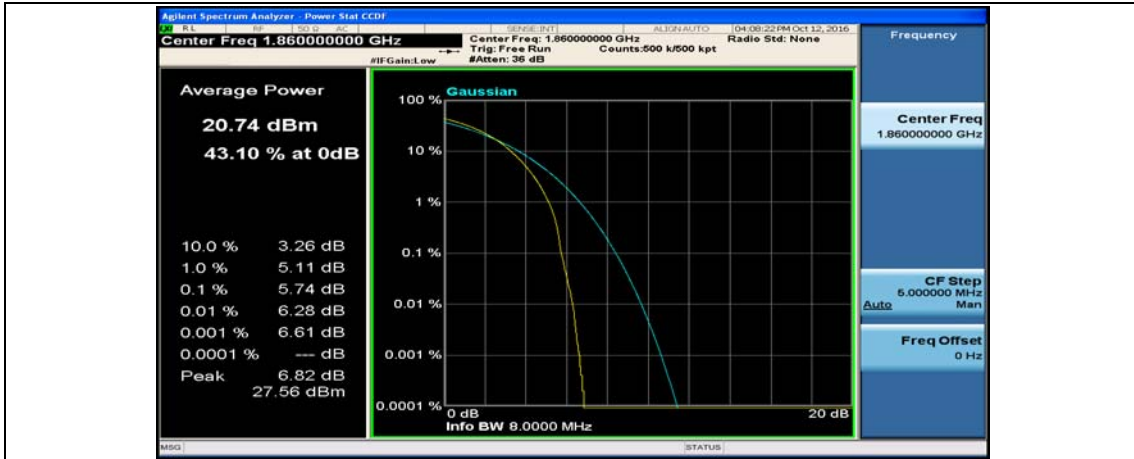

(Channel Bandwidth:15 MHz)_HCH_16QAM_75RB#0

Channel Bandwidth: 20 MHz

(Channel Bandwidth:20 MHz)_LCH_QPSK_50RB#25

(Channel Bandwidth:20 MHz)_LCH_QPSK_50RB#50

(Channel Bandwidth:20 MHz)_LCH_QPSK_100RB#0

(Channel Bandwidth:20 MHz)_MCH_QPSK_1RB#0