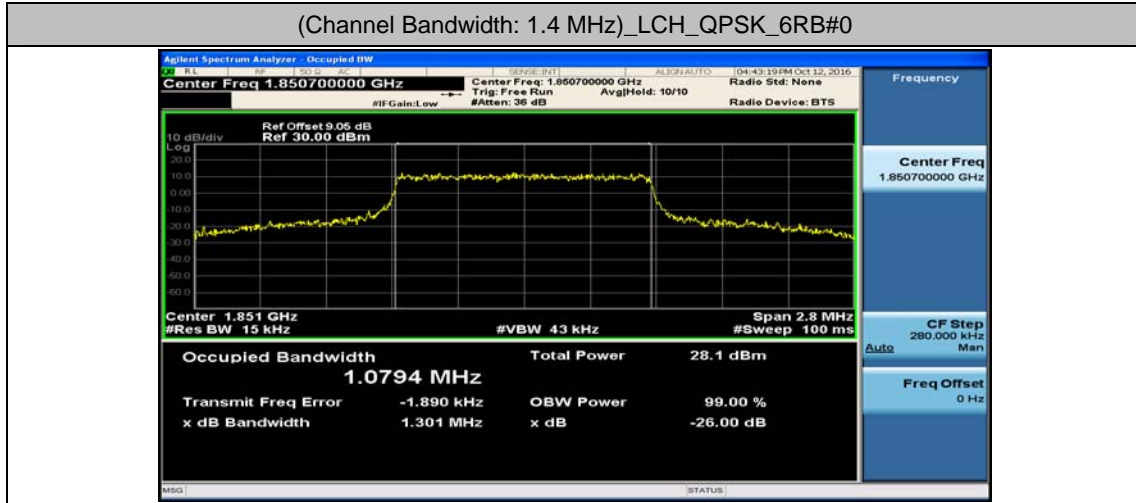

Test Graphs

Channel Bandwidth: 1.4 MHz