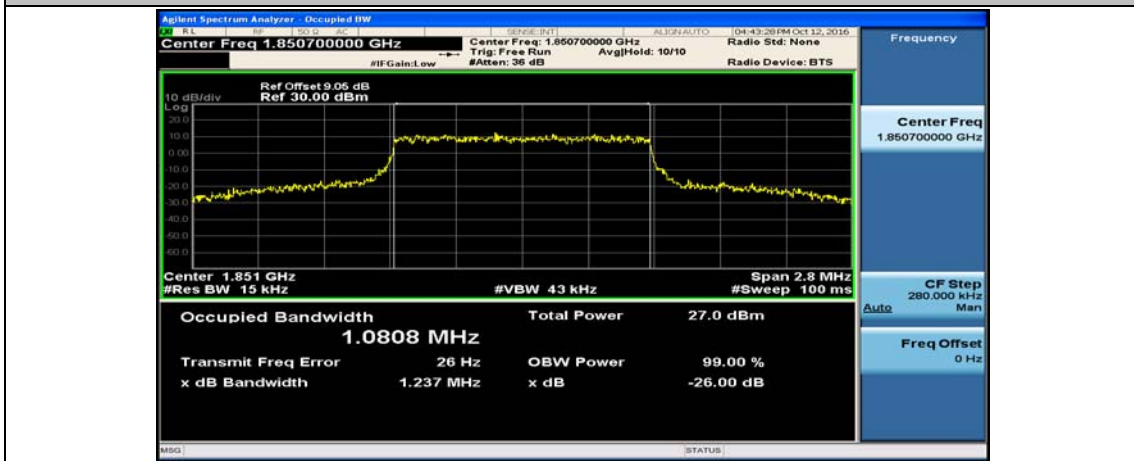

(Channel Bandwidth: 1.4 MHz)_LCH_16QAM_6RB#0