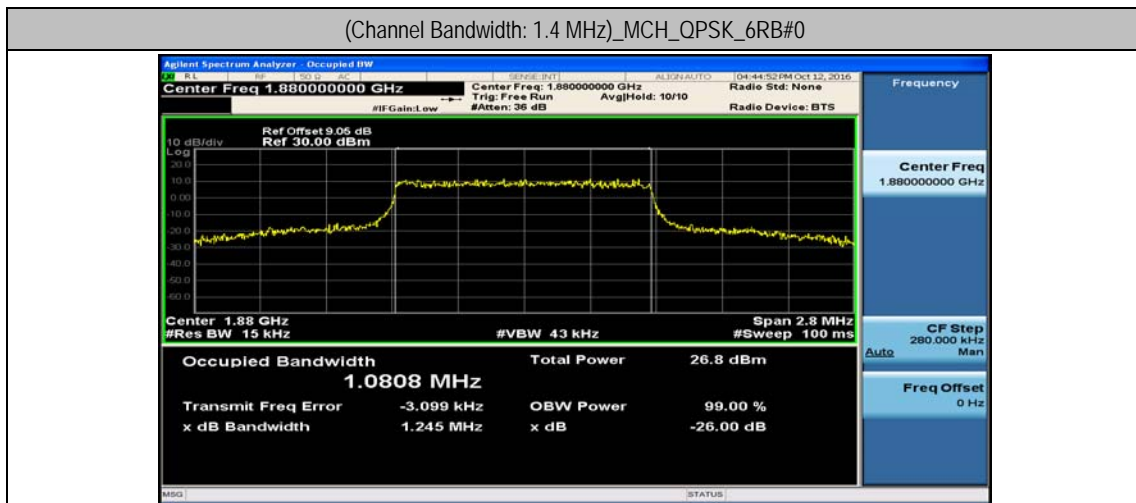

Test Graphs

Channel Bandwidth: 1.4 MHz