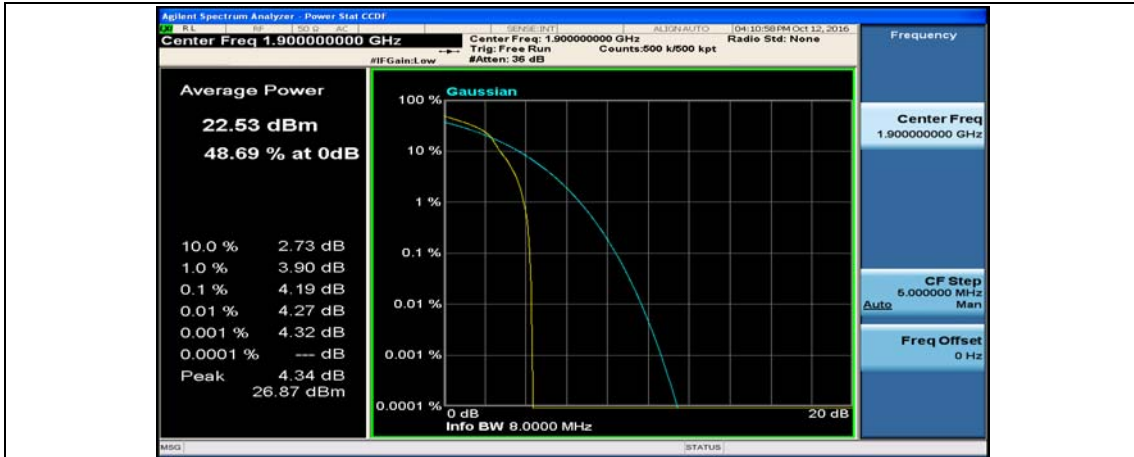

(Channel Bandwidth:20 MHz)_MCH_16QAM_50RB#50

(Channel Bandwidth:20 MHz)_MCH_16QAM_100RB#0

(Channel Bandwidth:20 MHz)_HCH_16QAM_1RB#0

(Channel Bandwidth:20 MHz)_HCH_16QAM_1RB#49

(Channel Bandwidth:20 MHz)_HCH_16QAM_1RB#99