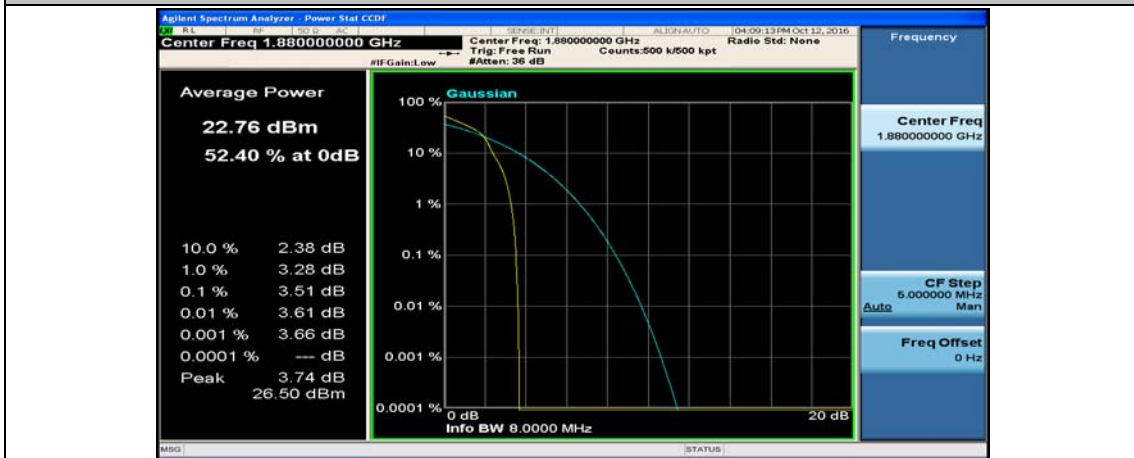

(Channel Bandwidth:20 MHz)_MCH_16QAM_1RB#49