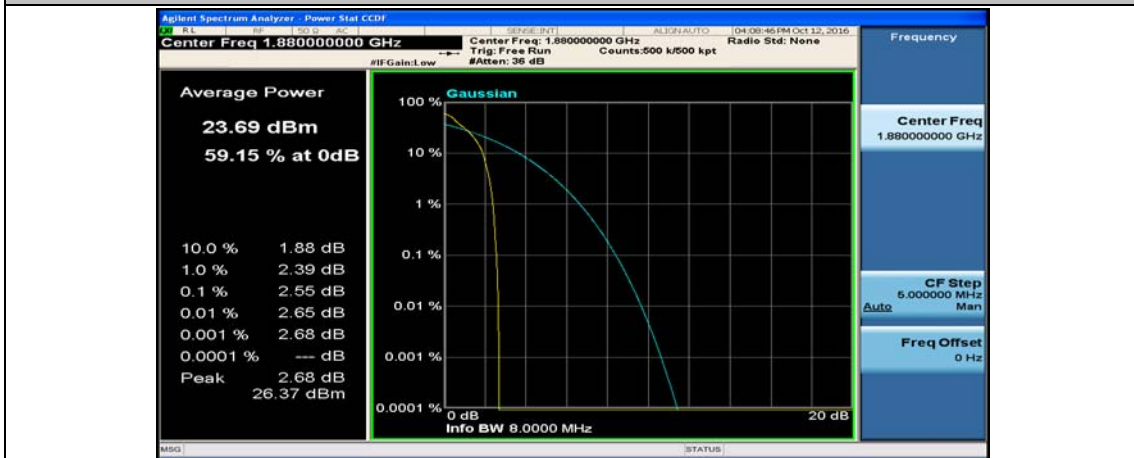

(Channel Bandwidth:20 MHz)_MCH_QPSK_1RB#49