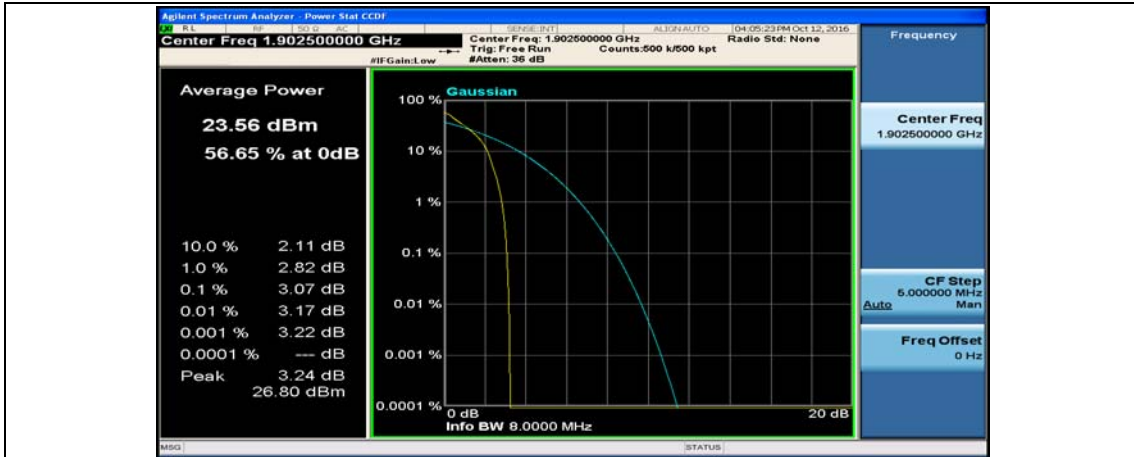

(Channel Bandwidth:15 MHz)_MCH_QPSK_37RB#18

(Channel Bandwidth:15 MHz)_MCH_QPSK_37RB#38

(Channel Bandwidth:15 MHz)_MCH_QPSK_75RB#0

(Channel Bandwidth:15 MHz)_HCH_QPSK_1RB#0

(Channel Bandwidth:15 MHz)_HCH_QPSK_1RB#37