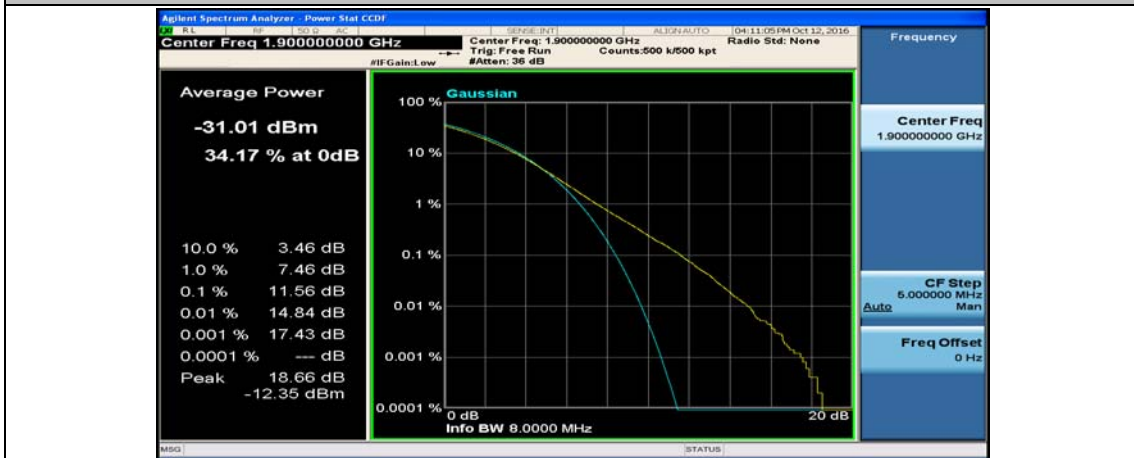

(Channel Bandwidth:20 MHz)_MCH_16QAM_50RB#50

(Channel Bandwidth:20 MHz)_MCH_16QAM_100RB#0

(Channel Bandwidth:20 MHz)_HCH_16QAM_1RB#0

(Channel Bandwidth:20 MHz)_HCH_16QAM_1RB#49

(Channel Bandwidth:20 MHz)_HCH_16QAM_1RB#99