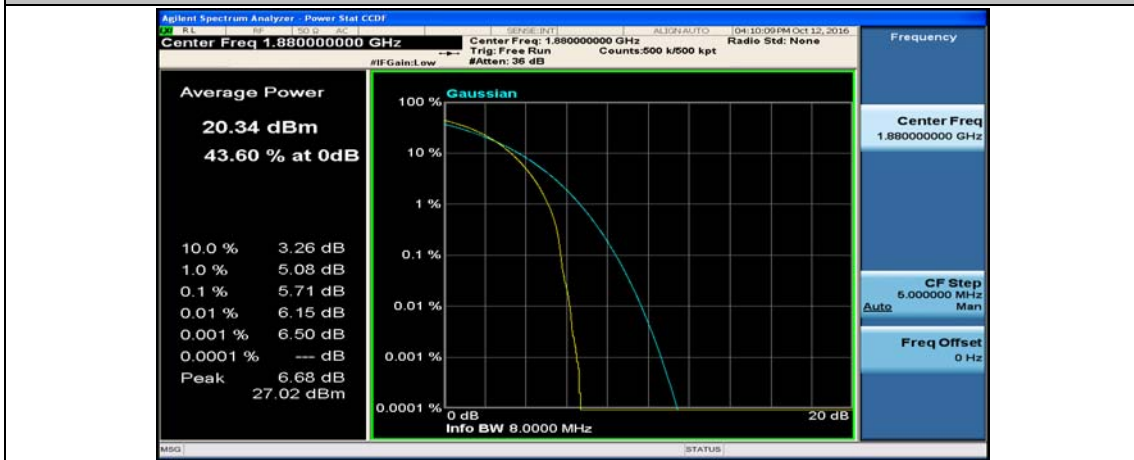

(Channel Bandwidth:20 MHz)_MCH_QPSK_100RB#0