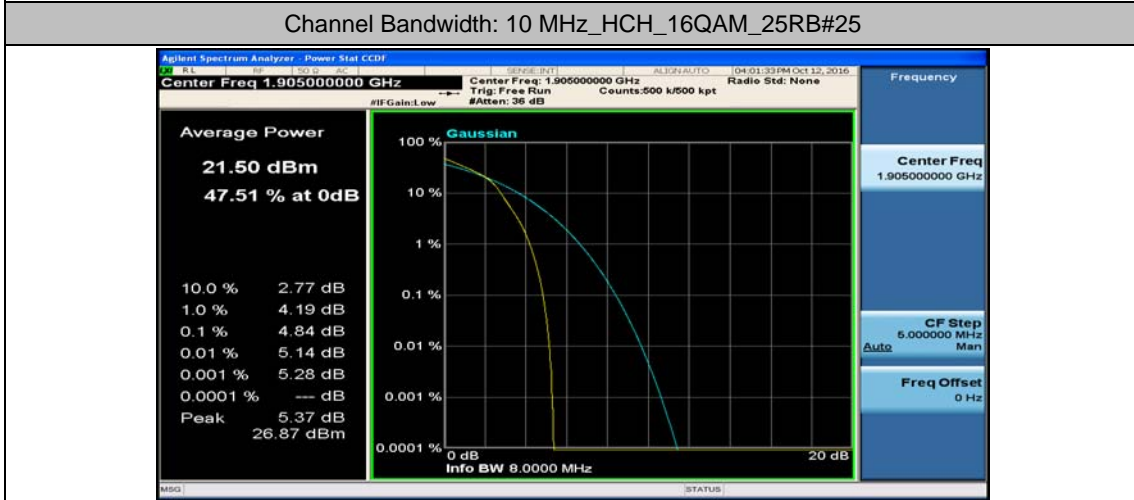

Channel Bandwidth: 10 MHz_MCH_16QAM_1RB#0

Channel Bandwidth: 10 MHz_MCH_16QAM_1RB#24

Channel Bandwidth: 10 MHz_MCH_16QAM_1RB#49

Channel Bandwidth: 15 MHz

(Channel Bandwidth:15 MHz)_LCH_QPSK_37RB#18

(Channel Bandwidth:15 MHz)_LCH_QPSK_37RB#38