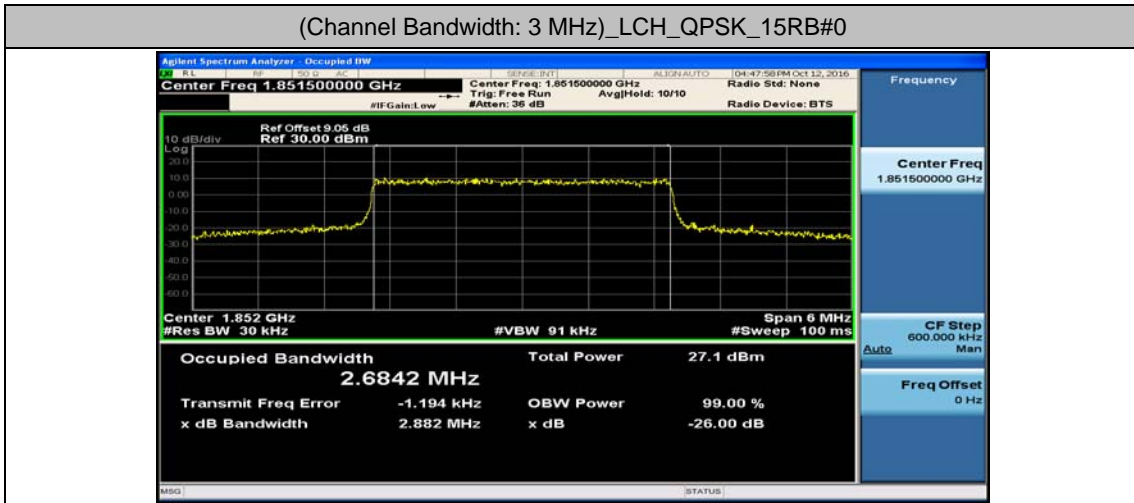

Channel Bandwidth: 20 MHz

Channel Bandwidth: 20 MHz						
Modulation	Channel	RB Configuration		Occupied Bandwidth (MHz)	26dB Bandwidth (MHz)	Verdict
		Size	Offset			
QPSK	LCH	100	0	17.903	18.72	PASS
	MCH	100	0	17.848	18.82	PASS
	HCH	100	0	17.860	18.66	PASS
16QAM	LCH	100	0	17.907	18.64	PASS
	MCH	100	0	17.870	18.64	PASS
	HCH	100	0	17.860	18.62	PASS

Test Graphs

Channel Bandwidth: 1.4 MHz

(Channel Bandwidth: 1.4 MHz)_LCH_16QAM_6RB#0

(Channel Bandwidth: 1.4 MHz)_MCH_16QAM_6RB#0

(Channel Bandwidth: 1.4 MHz)_HCH_16QAM_6RB#0

Channel Bandwidth: 3 MHz

(Channel Bandwidth: 3 MHz)_LCH_QPSK_15RB#0