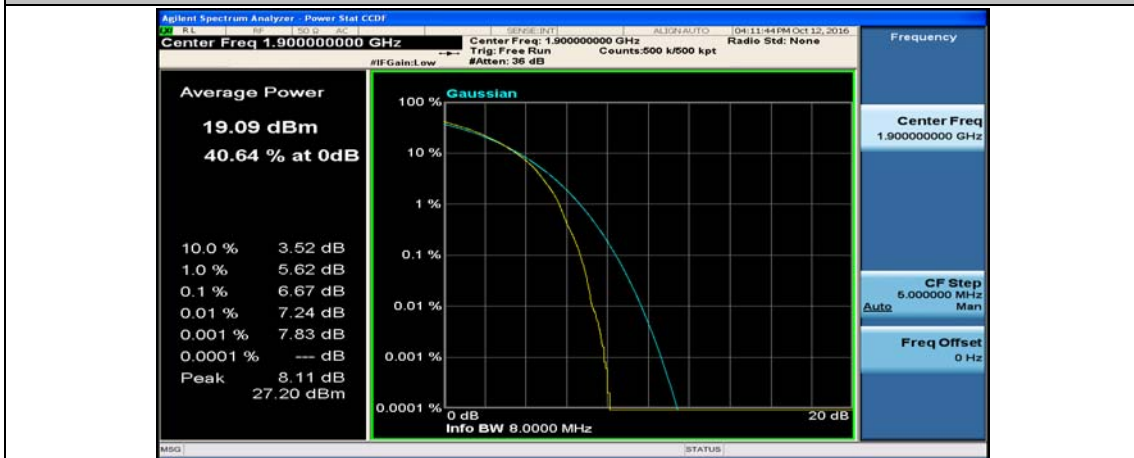

(Channel Bandwidth:20 MHz)_HCH_16QAM_50RB#0