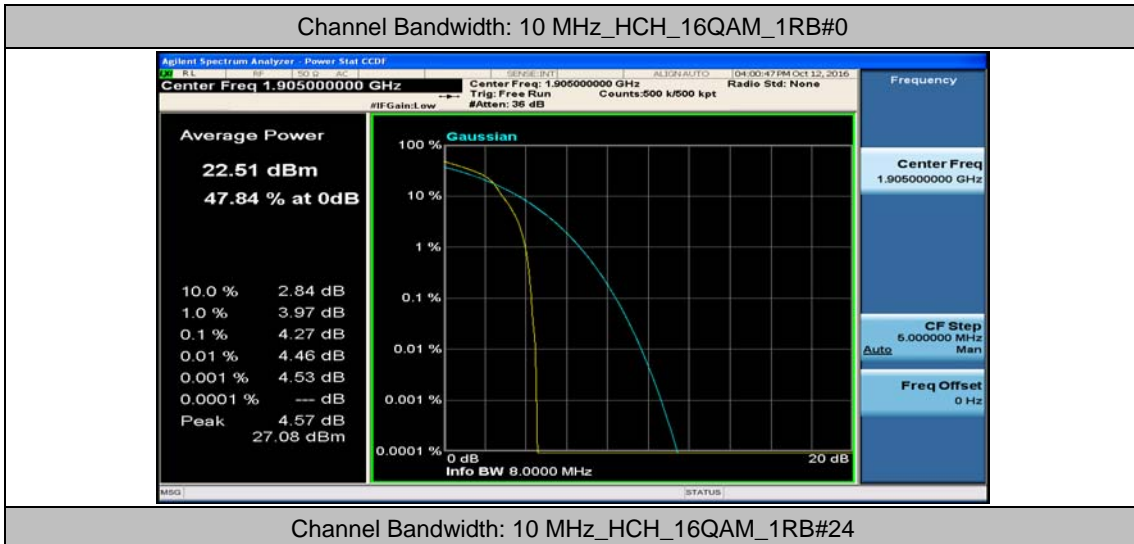

Channel Bandwidth: 10 MHz_MCH_16QAM_1RB#0

Channel Bandwidth: 10 MHz_MCH_16QAM_1RB#24

Channel Bandwidth: 10 MHz_MCH_16QAM_1RB#49

Channel Bandwidth: 15 MHz

(Channel Bandwidth:15 MHz)_LCH_QPSK_37RB#18

(Channel Bandwidth:15 MHz)_LCH_QPSK_37RB#38