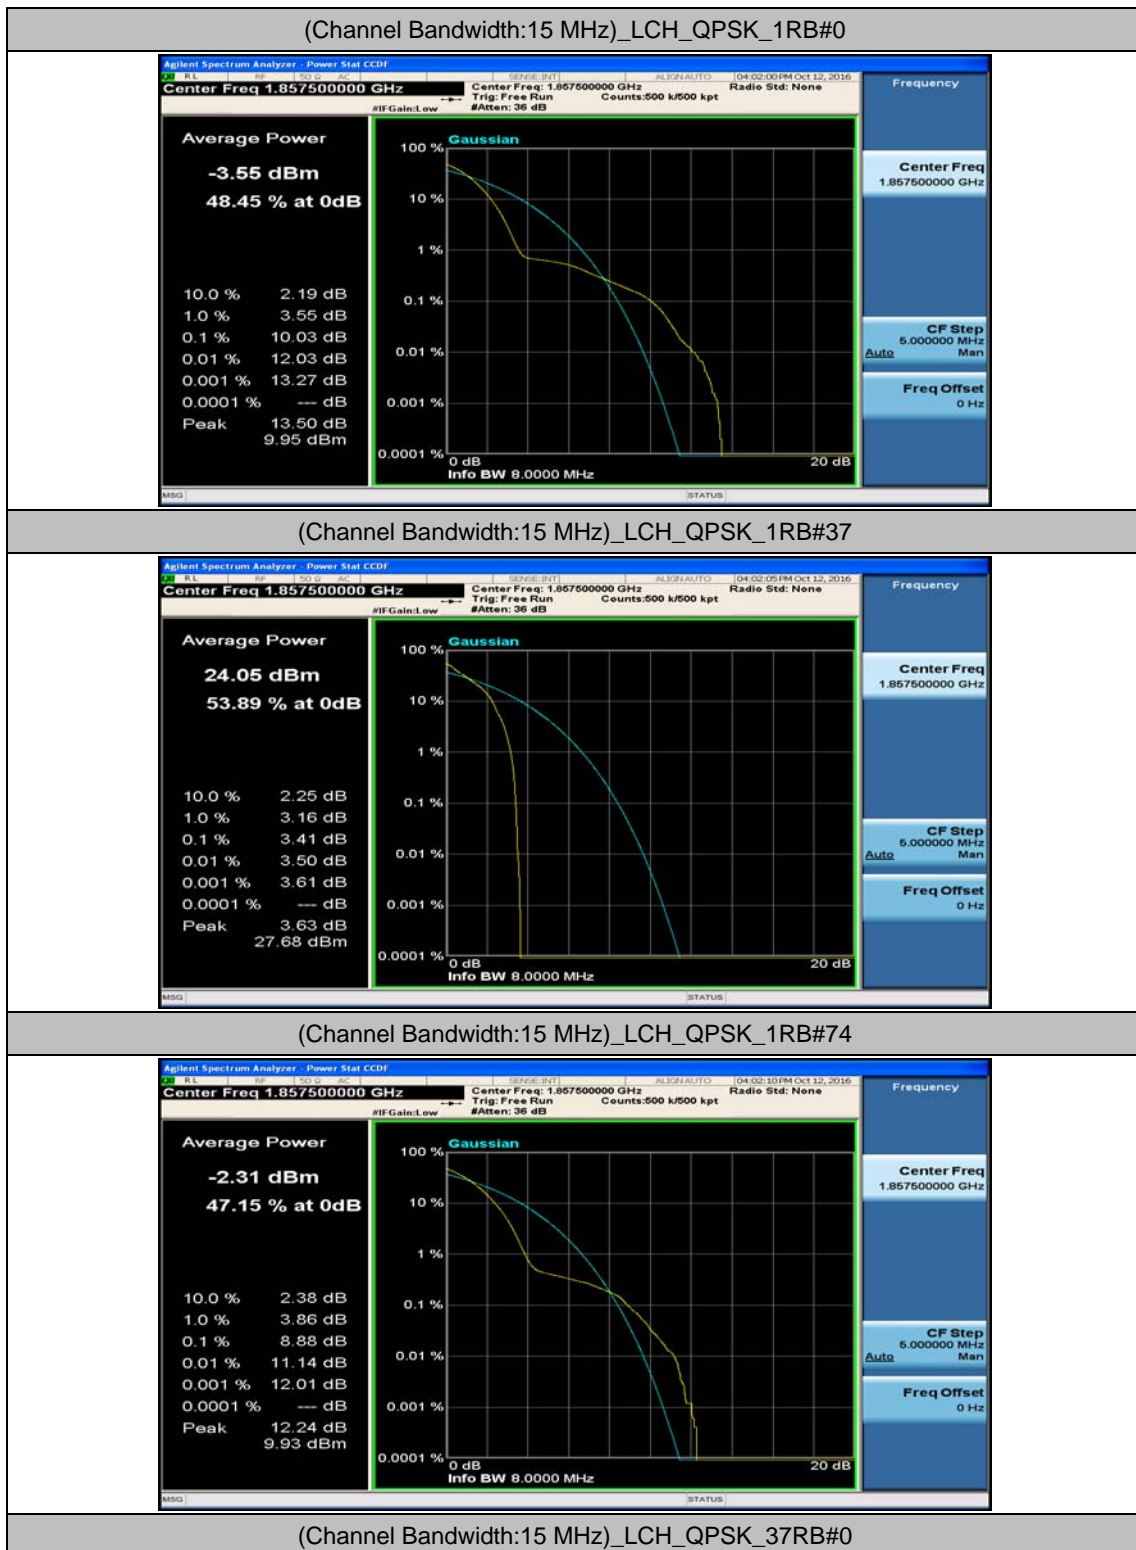

Channel Bandwidth: 10 MHz_HCH_QPSK_1RB#24

Channel Bandwidth: 10 MHz_LCH_16QAM_1RB#0

Channel Bandwidth: 10 MHz_LCH_16QAM_1RB#24

Channel Bandwidth: 10 MHz_LCH_16QAM_1RB#49

Channel Bandwidth: 10 MHz_LCH_16QAM_25RB#0

Channel Bandwidth: 10 MHz_MCH_16QAM_1RB#0

Channel Bandwidth: 10 MHz_MCH_16QAM_1RB#24

Channel Bandwidth: 10 MHz_MCH_16QAM_1RB#49

Channel Bandwidth: 15 MHz

(Channel Bandwidth:15 MHz)_LCH_QPSK_37RB#18

(Channel Bandwidth:15 MHz)_LCH_QPSK_37RB#38

(Channel Bandwidth:15 MHz)_LCH_QPSK_75RB#0

(Channel Bandwidth:15 MHz)_MCH_QPSK_1RB#0

(Channel Bandwidth:15 MHz)_MCH_QPSK_1RB#37

(Channel Bandwidth:15 MHz)_MCH_QPSK_1RB#74

(Channel Bandwidth:15 MHz)_MCH_QPSK_37RB#0