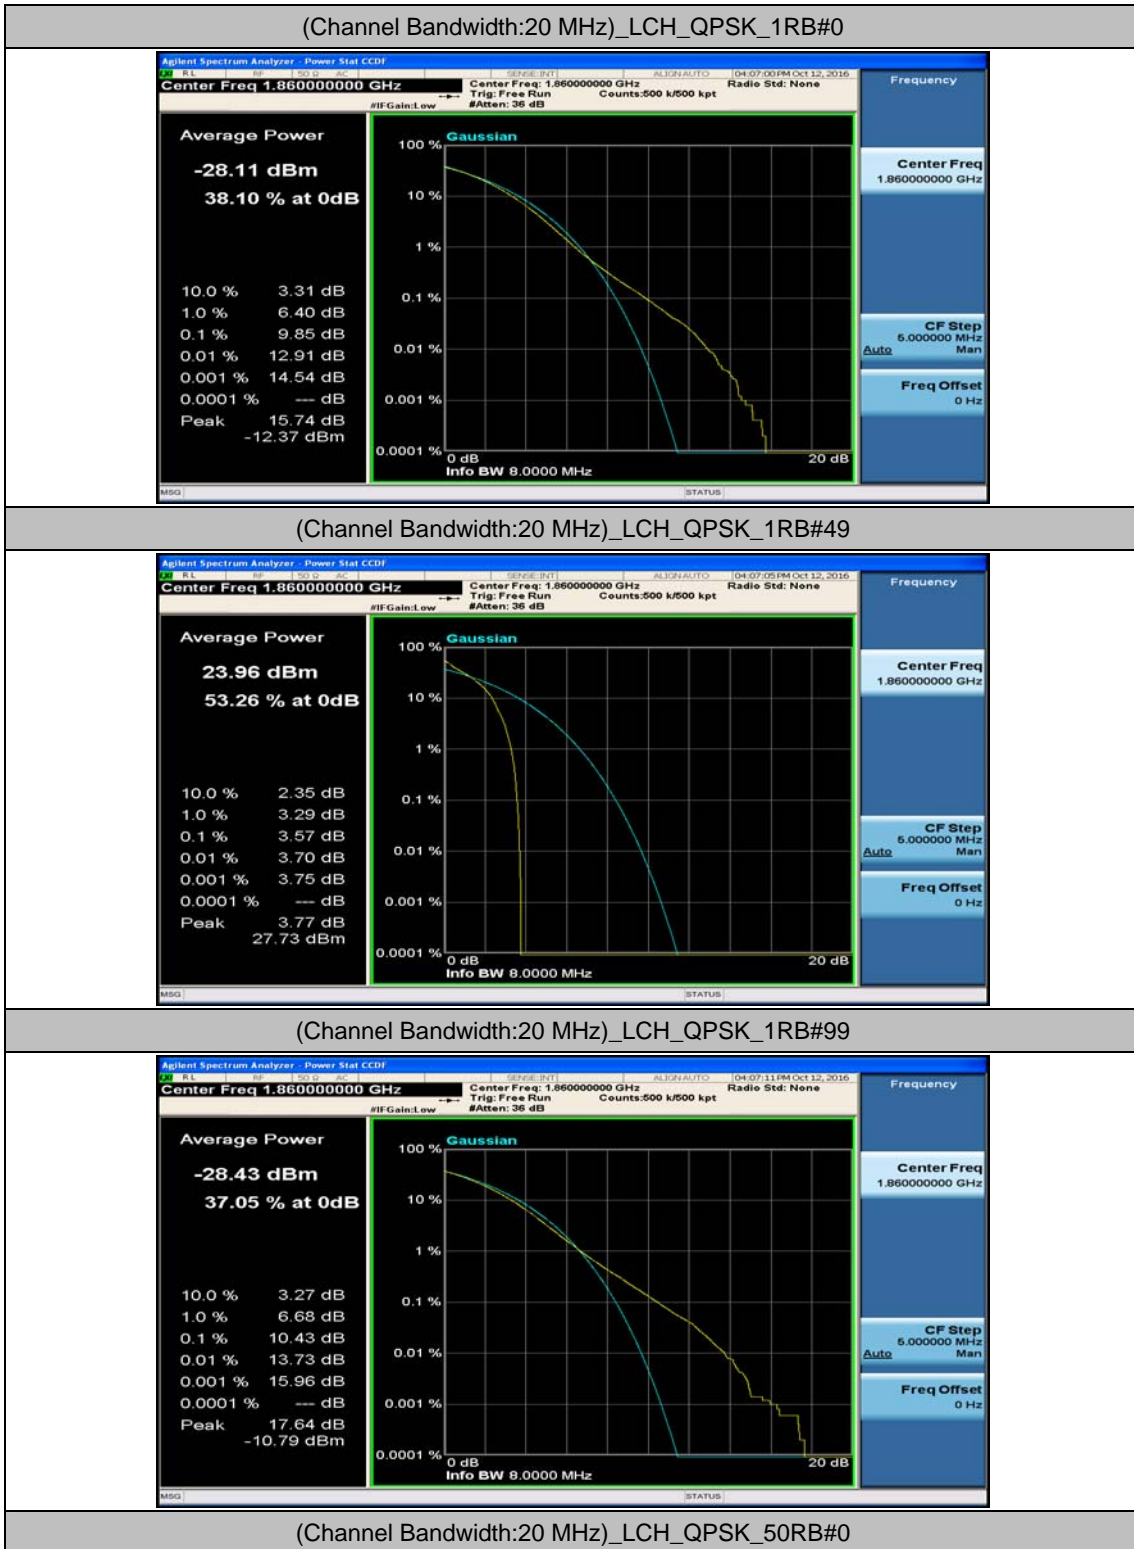

(Channel Bandwidth:15 MHz)_HCH_16QAM_1RB#37

(Channel Bandwidth:15 MHz)_HCH_16QAM_1RB#74

(Channel Bandwidth:15 MHz)_HCH_16QAM_37RB#0

(Channel Bandwidth:15 MHz)_HCH_16QAM_37RB#18

(Channel Bandwidth:15 MHz)_HCH_16QAM_37RB#38

(Channel Bandwidth:15 MHz)_HCH_16QAM_75RB#0

Channel Bandwidth: 20 MHz

(Channel Bandwidth:20 MHz)_LCH_QPSK_50RB#25

(Channel Bandwidth:20 MHz)_LCH_QPSK_50RB#50

(Channel Bandwidth:20 MHz)_LCH_QPSK_100RB#0

(Channel Bandwidth:20 MHz)_MCH_QPSK_1RB#0