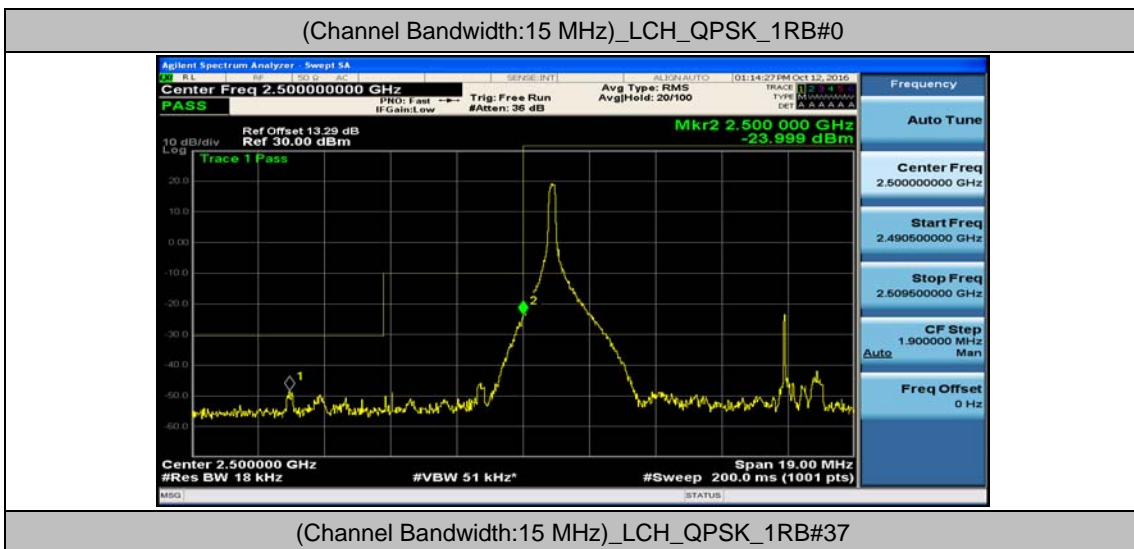

Channel Bandwidth: 10 MHz_HCH_16QAM_1RB#24

Channel Bandwidth: 10 MHz_HCH_16QAM_1RB#49

Channel Bandwidth: 10 MHz_HCH_16QAM_50RB#0

Channel Bandwidth: 15 MHz

(Channel Bandwidth:15 MHz)_LCH_QPSK_1RB#74

(Channel Bandwidth:15 MHz)_LCH_QPSK_37RB#0