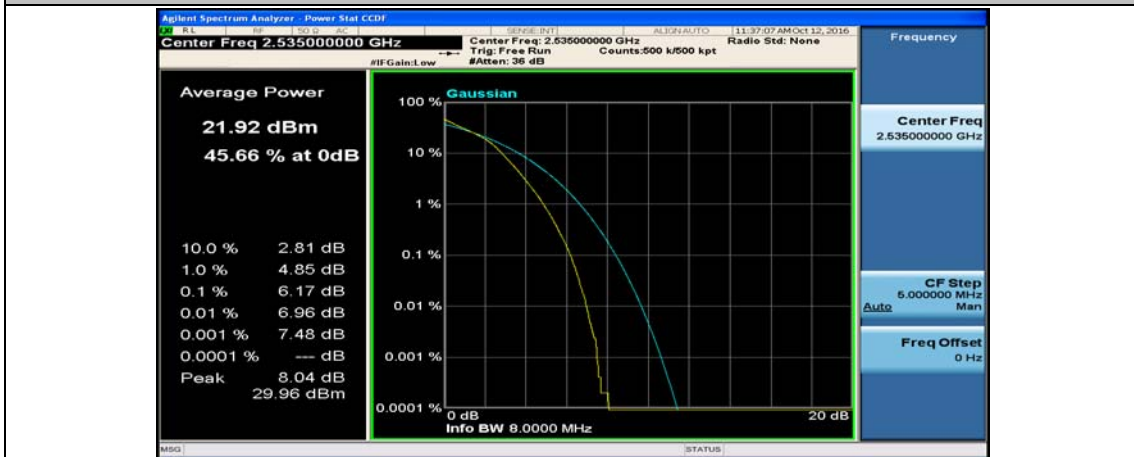

(Channel Bandwidth:20 MHz)_LCH_16QAM_50RB#25

(Channel Bandwidth:20 MHz)_LCH_16QAM_50RB#50

(Channel Bandwidth:20 MHz)_LCH_16QAM_100RB#0

(Channel Bandwidth:20 MHz)_MCH_16QAM_1RB#0

(Channel Bandwidth:20 MHz)_MCH_16QAM_1RB#49

(Channel Bandwidth:20 MHz)_MCH_16QAM_1RB#99

(Channel Bandwidth:20 MHz)_MCH_16QAM_50RB#0

(Channel Bandwidth:20 MHz)_MCH_16QAM_50RB#25

(Channel Bandwidth:20 MHz)_MCH_16QAM_50RB#50

(Channel Bandwidth:20 MHz)_MCH_16QAM_100RB#0