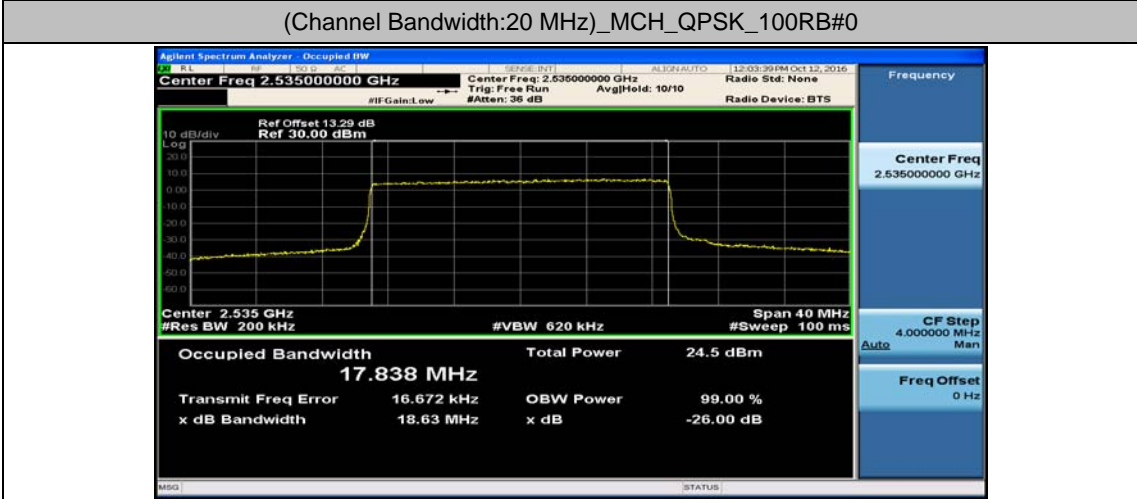

(Channel Bandwidth:15 MHz)_LCH_16QAM_75RB#0

(Channel Bandwidth:15 MHz)_MCH_16QAM_75RB#0

(Channel Bandwidth:15 MHz)_HCH_16QAM_75RB#0

Channel Bandwidth: 20 MHz

(Channel Bandwidth:20 MHz)_LCH_QPSK_100RB#0

(Channel Bandwidth:20 MHz)_MCH_QPSK_100RB#0