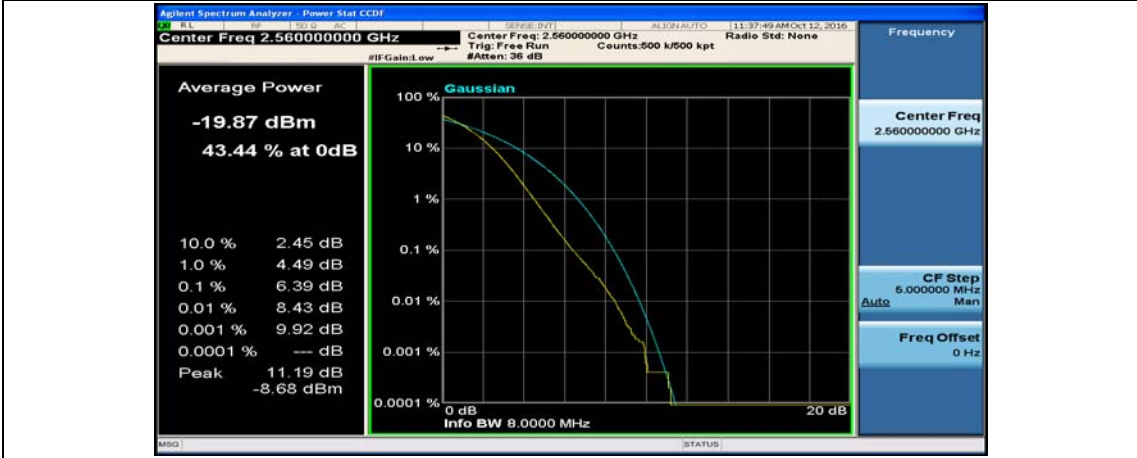

(Channel Bandwidth:20 MHz)_MCH_QPSK_50RB#0

(Channel Bandwidth:20 MHz)_MCH_QPSK_50RB#25

(Channel Bandwidth:20 MHz)_MCH_QPSK_50RB#50

(Channel Bandwidth:20 MHz)_MCH_QPSK_100RB#0

(Channel Bandwidth:20 MHz)_HCH_QPSK_1RB#0

(Channel Bandwidth:20 MHz)_HCH_QPSK_1RB#49

(Channel Bandwidth:20 MHz)_HCH_QPSK_1RB#99

(Channel Bandwidth:20 MHz)_HCH_QPSK_50RB#0

(Channel Bandwidth:20 MHz)_HCH_QPSK_50RB#25

(Channel Bandwidth:20 MHz)_HCH_QPSK_50RB#0