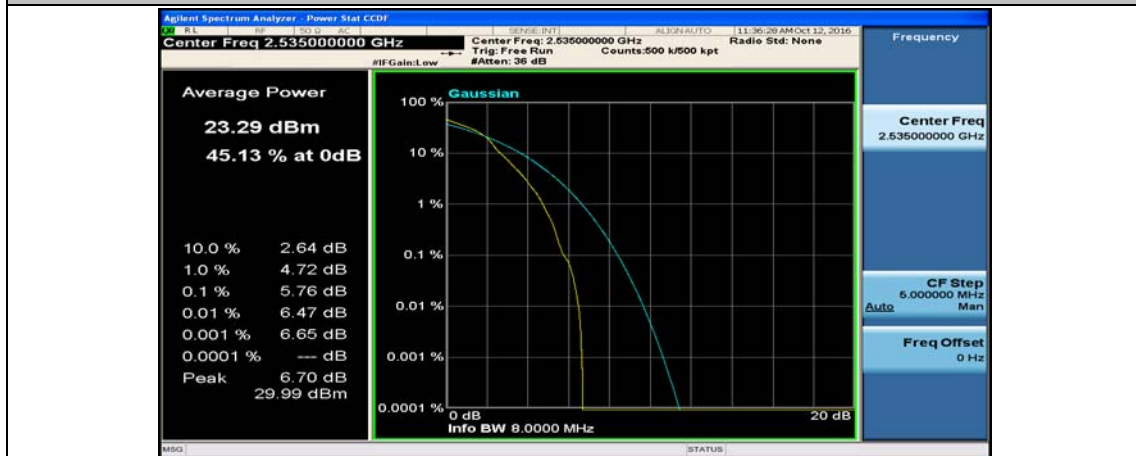

(Channel Bandwidth:20 MHz)_LCH_16QAM_50RB#25

(Channel Bandwidth:20 MHz)_LCH_16QAM_50RB#50

(Channel Bandwidth:20 MHz)_LCH_16QAM_100RB#0

(Channel Bandwidth:20 MHz)_MCH_16QAM_1RB#0

(Channel Bandwidth:20 MHz)_MCH_16QAM_1RB#49

(Channel Bandwidth:20 MHz)_MCH_16QAM_1RB#99

(Channel Bandwidth:20 MHz)_MCH_16QAM_50RB#0

(Channel Bandwidth:20 MHz)_MCH_16QAM_50RB#25

(Channel Bandwidth:20 MHz)_MCH_16QAM_50RB#50

(Channel Bandwidth:20 MHz)_MCH_16QAM_100RB#0