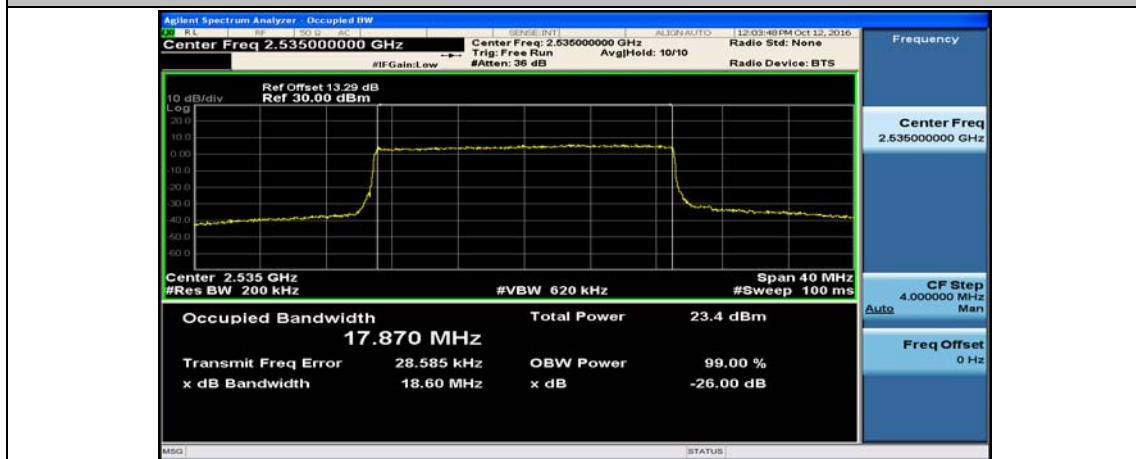

(Channel Bandwidth:20 MHz)_MCH_16QAM_100RB#0