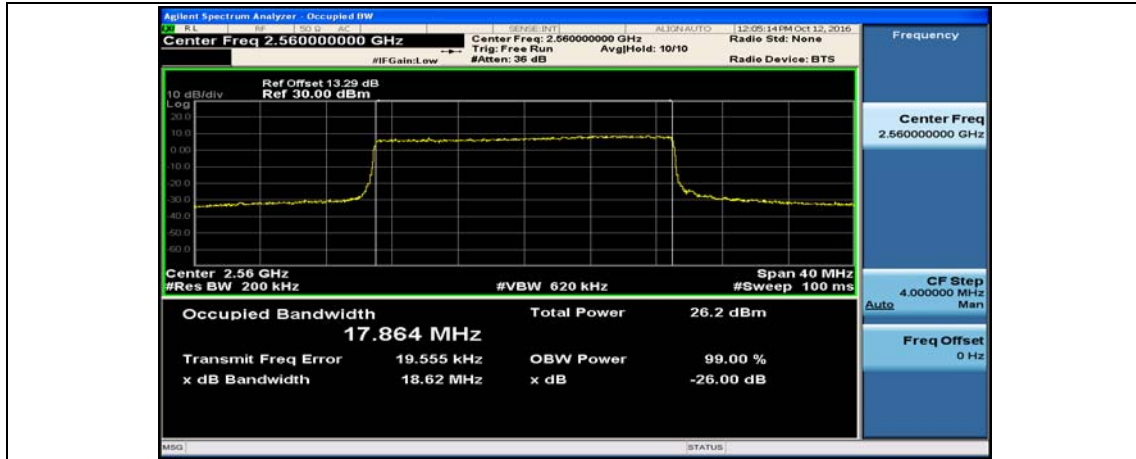

(Channel Bandwidth:20 MHz)_MCH_QPSK_100RB#0

(Channel Bandwidth:20 MHz)_HCH_QPSK_100RB#0