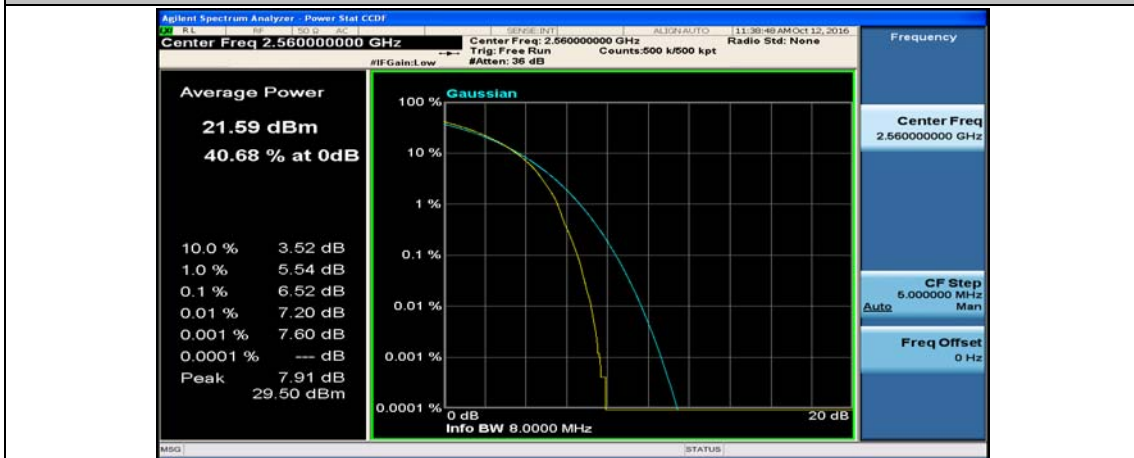

(Channel Bandwidth:20 MHz)_HCH_16QAM_50RB#0