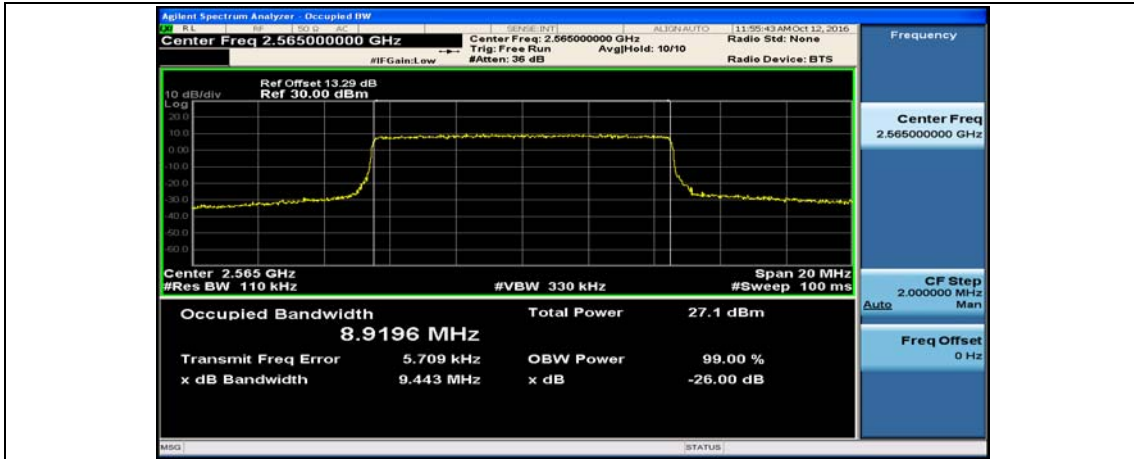

Test Graphs

Channel Bandwidth: 5 MHz

(Channel Bandwidth: 5 MHz)_LCH_16QAM_25RB#0

(Channel Bandwidth: 5 MHz)_MCH_16QAM_25RB#0

(Channel Bandwidth: 5 MHz)_HCH_16QAM_25RB#0

Channel Bandwidth: 10 MHz

Channel Bandwidth: 10 MHz_LCH_16QAM_50RB#0