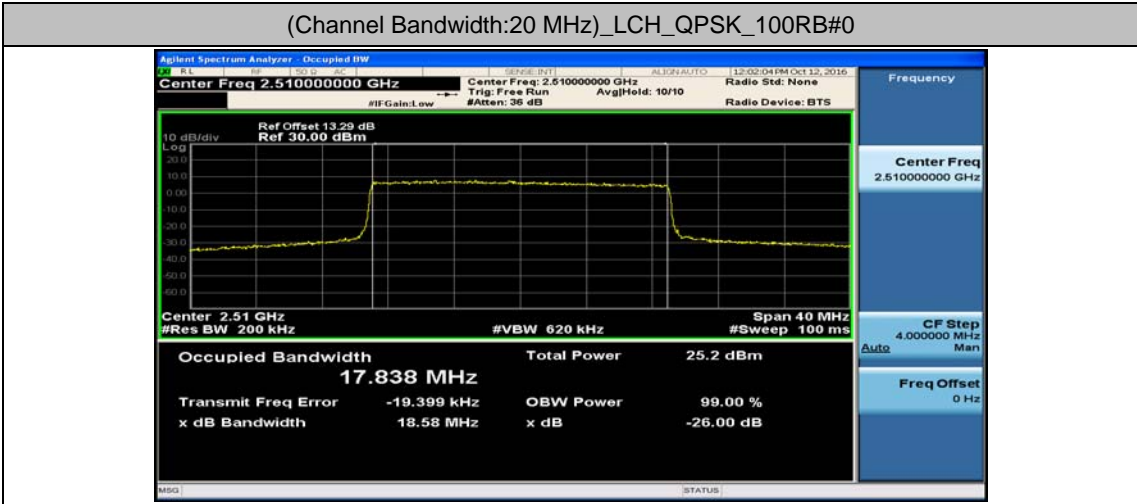

(Channel Bandwidth:15 MHz)_LCH_16QAM_75RB#0

(Channel Bandwidth:15 MHz)_MCH_16QAM_75RB#0

(Channel Bandwidth:15 MHz)_HCH_16QAM_75RB#0

Channel Bandwidth: 20 MHz

(Channel Bandwidth:20 MHz)_LCH_QPSK_100RB#0

(Channel Bandwidth:20 MHz)_MCH_QPSK_100RB#0