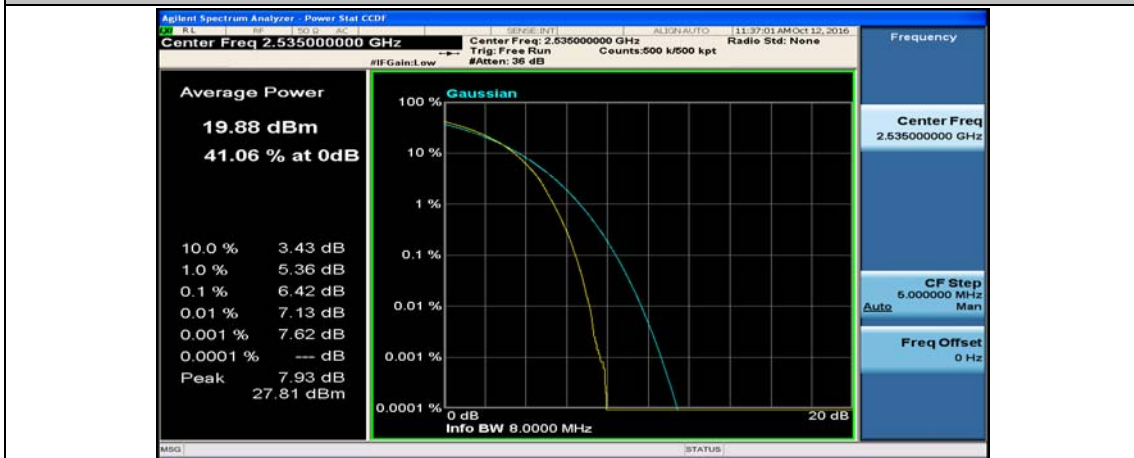

(Channel Bandwidth:20 MHz)_LCH_16QAM_50RB#25

(Channel Bandwidth:20 MHz)_LCH_16QAM_50RB#50

(Channel Bandwidth:20 MHz)_LCH_16QAM_100RB#0

(Channel Bandwidth:20 MHz)_MCH_16QAM_1RB#0

(Channel Bandwidth:20 MHz)_MCH_16QAM_1RB#49

(Channel Bandwidth:20 MHz)_MCH_16QAM_1RB#99

(Channel Bandwidth:20 MHz)_MCH_16QAM_50RB#0

(Channel Bandwidth:20 MHz)_MCH_16QAM_50RB#25

(Channel Bandwidth:20 MHz)_MCH_16QAM_50RB#50

(Channel Bandwidth:20 MHz)_MCH_16QAM_100RB#0