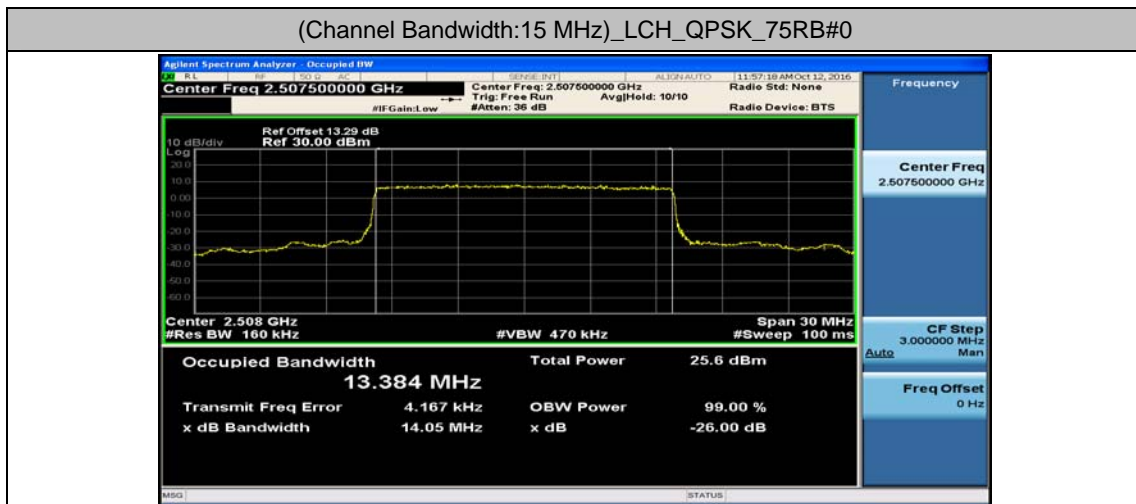

Channel Bandwidth: 10 MHz_MCH_16QAM_50RB#0

Channel Bandwidth: 10 MHz_HCH_16QAM_50RB#0

Channel Bandwidth: 15 MHz

(Channel Bandwidth:15 MHz)_LCH_QPSK_75RB#0

(Channel Bandwidth:15 MHz)_MCH_QPSK_75RB#0

(Channel Bandwidth:15 MHz)_HCH_QPSK_75RB#0