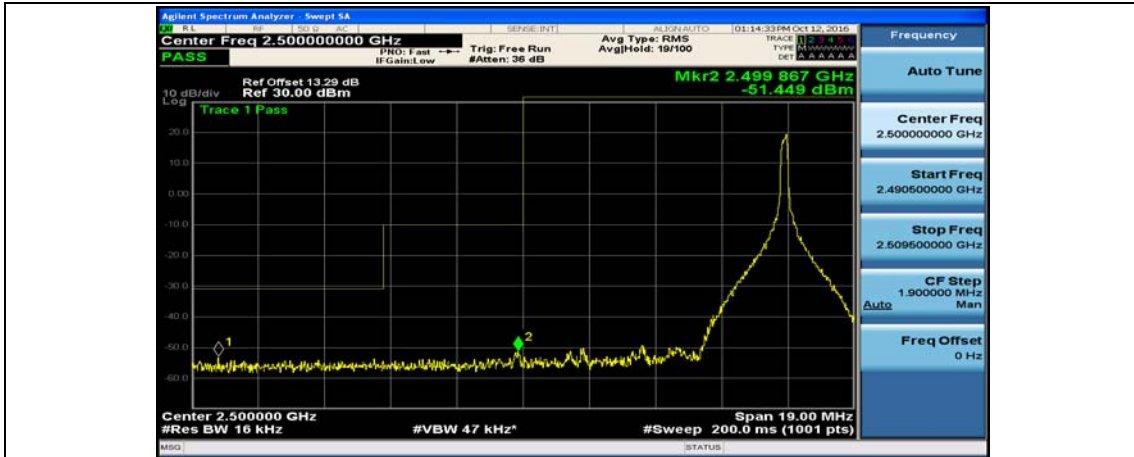

Channel Bandwidth: 10 MHz_HCH_16QAM_1RB#24

Channel Bandwidth: 10 MHz_HCH_16QAM_1RB#49

Channel Bandwidth: 10 MHz_HCH_16QAM_50RB#0

Channel Bandwidth: 15 MHz

(Channel Bandwidth:15 MHz)_LCH_QPSK_1RB#74

(Channel Bandwidth:15 MHz)_LCH_QPSK_37RB#0