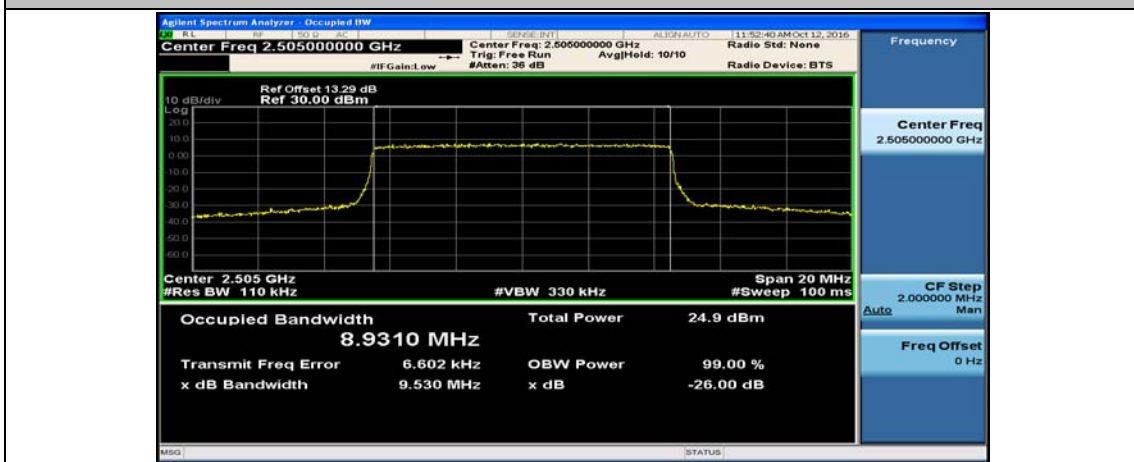

Test Graphs

Channel Bandwidth: 5 MHz

(Channel Bandwidth: 5 MHz)_LCH_16QAM_25RB#0

(Channel Bandwidth: 5 MHz)_MCH_16QAM_25RB#0

(Channel Bandwidth: 5 MHz)_HCH_16QAM_25RB#0

Channel Bandwidth: 10 MHz

Channel Bandwidth: 10 MHz_LCH_16QAM_50RB#0