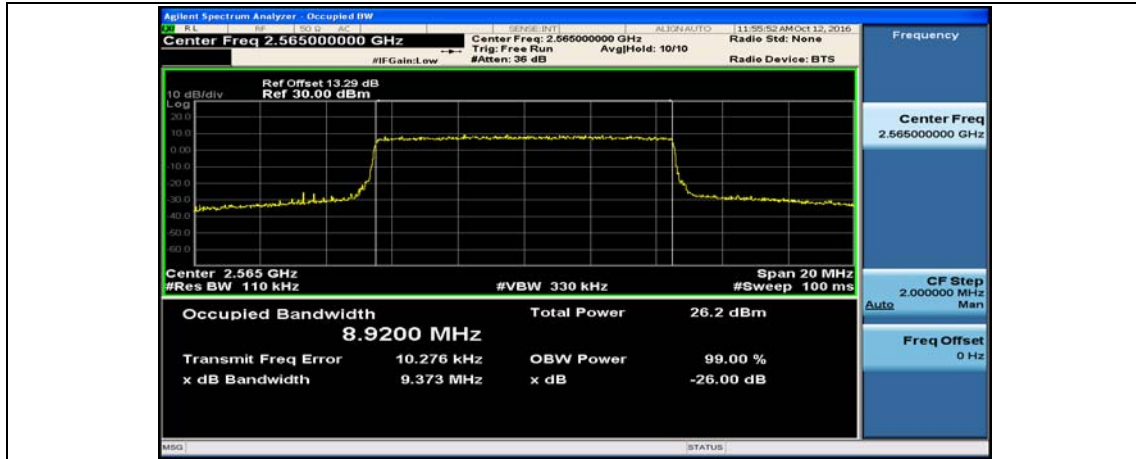

Channel Bandwidth: 10 MHz_HCH_16QAM_50RB#0