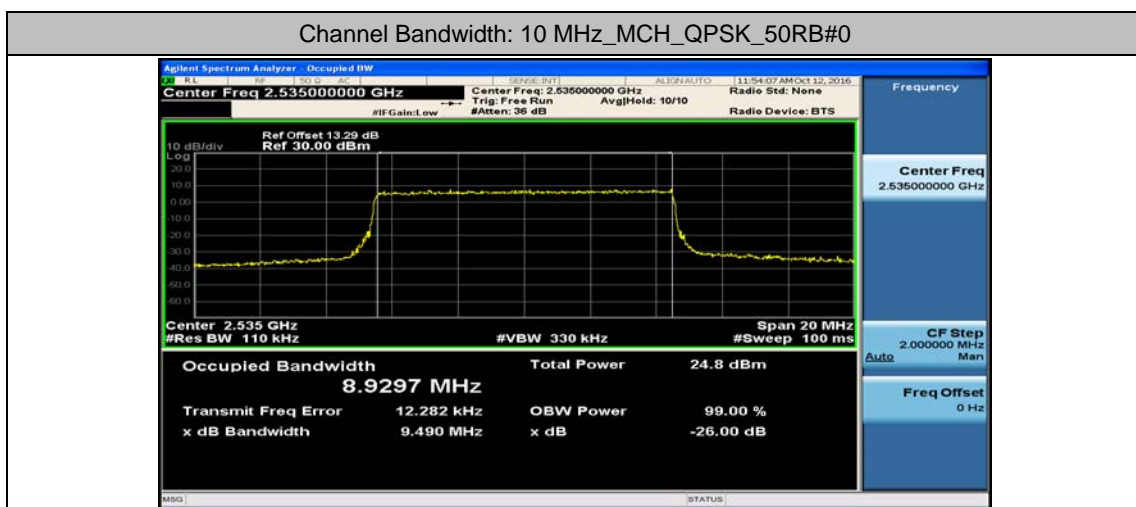

Test Graphs

Channel Bandwidth: 5 MHz

(Channel Bandwidth: 5 MHz)_LCH_16QAM_25RB#0

(Channel Bandwidth: 5 MHz)_MCH_16QAM_25RB#0

(Channel Bandwidth: 5 MHz)_HCH_16QAM_25RB#0

Channel Bandwidth: 10 MHz

Channel Bandwidth: 10 MHz_LCH_16QAM_50RB#0