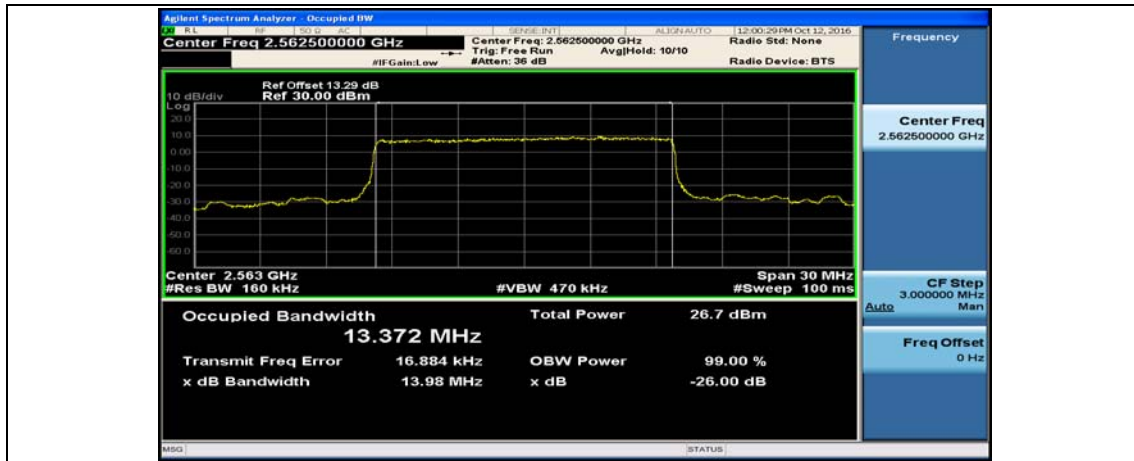

Channel Bandwidth: 10 MHz_MCH_16QAM_50RB#0

Channel Bandwidth: 10 MHz_HCH_16QAM_50RB#0

Channel Bandwidth: 15 MHz

(Channel Bandwidth:15 MHz)_LCH_QPSK_75RB#0

(Channel Bandwidth:15 MHz)_MCH_QPSK_75RB#0

(Channel Bandwidth:15 MHz)_HCH_QPSK_75RB#0