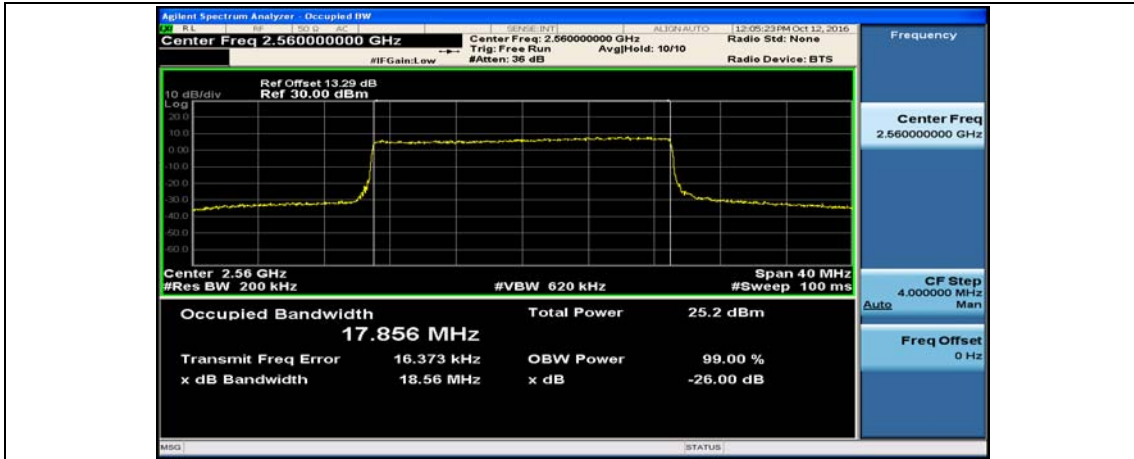

(Channel Bandwidth:20 MHz)_HCH_QPSK_100RB#0

(Channel Bandwidth:20 MHz)_LCH_16QAM_100RB#0

(Channel Bandwidth:20 MHz)_MCH_16QAM_100RB#0

(Channel Bandwidth:20 MHz)_HCH_16QAM_100RB#0

Appendix D: Band Edge

Test Graphs