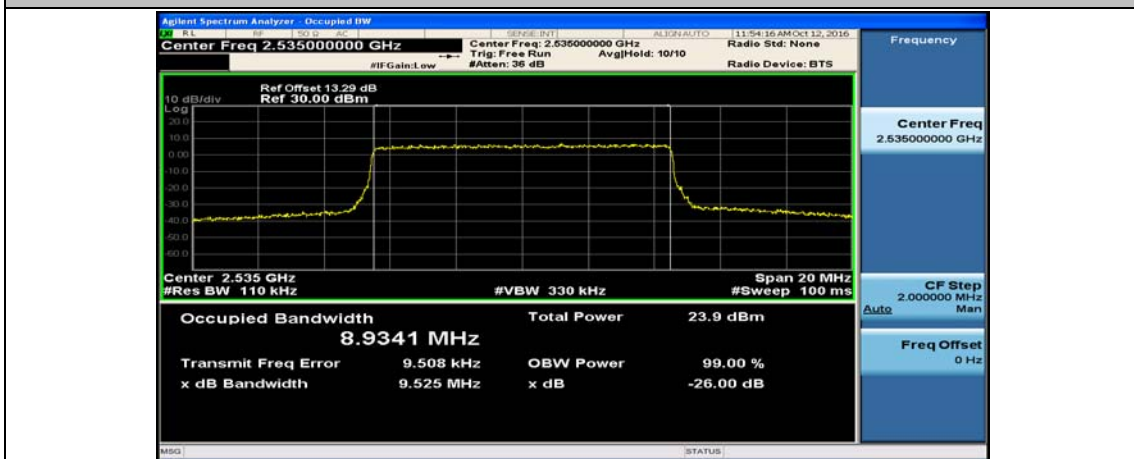

Channel Bandwidth: 10 MHz_MCH_16QAM_50RB#0