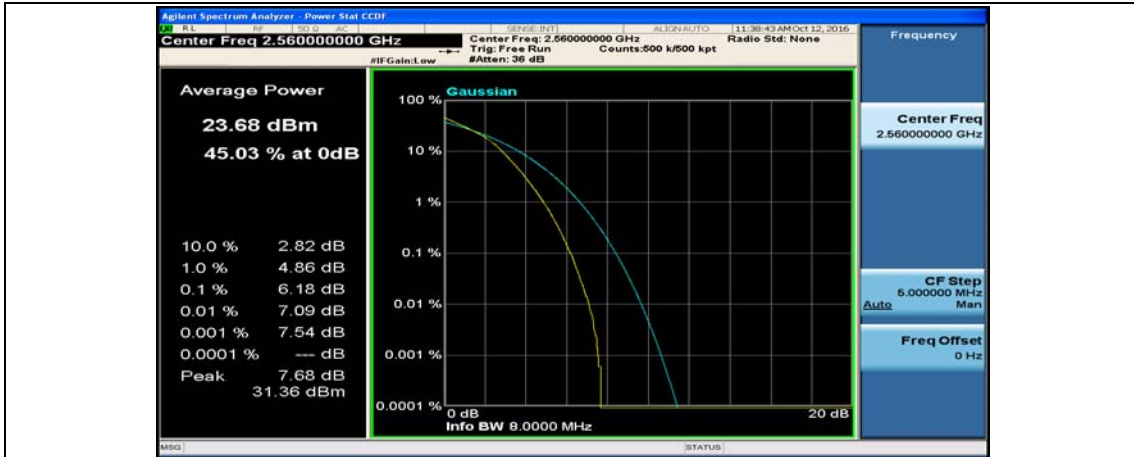

(Channel Bandwidth:20 MHz)_HCH_16QAM_1RB#0

(Channel Bandwidth:20 MHz)_HCH_16QAM_1RB#49

(Channel Bandwidth:20 MHz)_HCH_16QAM_1RB#99

(Channel Bandwidth:20 MHz)_HCH_16QAM_50RB#0

(Channel Bandwidth:20 MHz)_HCH_16QAM_50RB#25