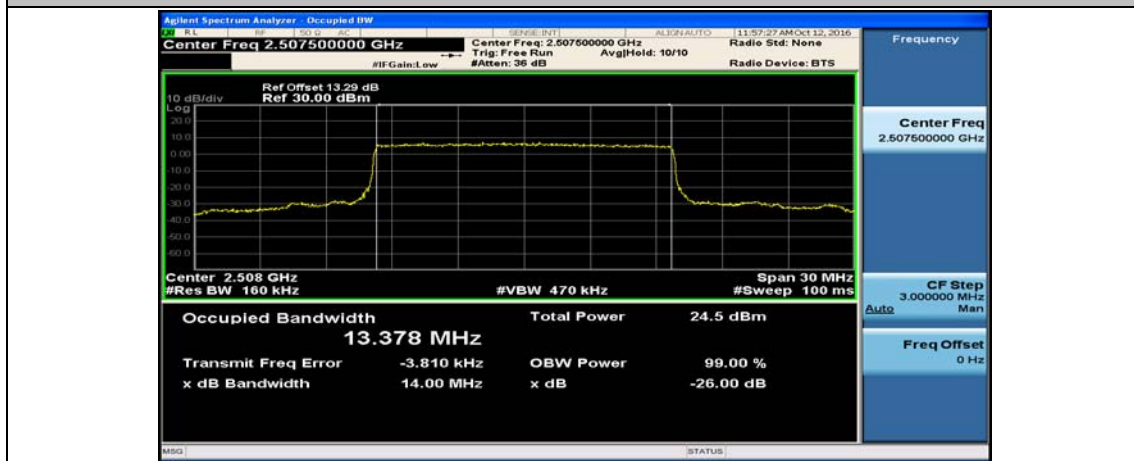

(Channel Bandwidth:15 MHz)_LCH_16QAM_75RB#0