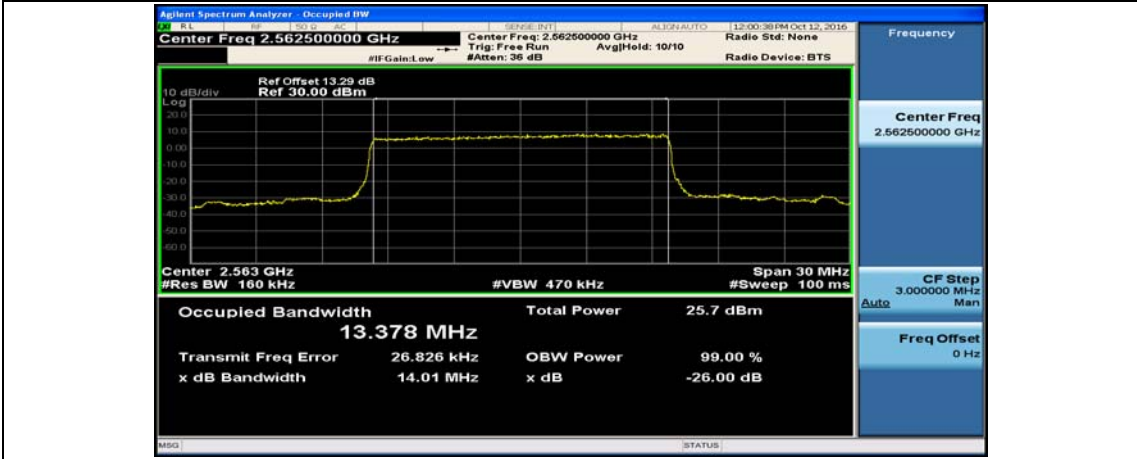

(Channel Bandwidth:15 MHz)_HCH_16QAM_75RB#0