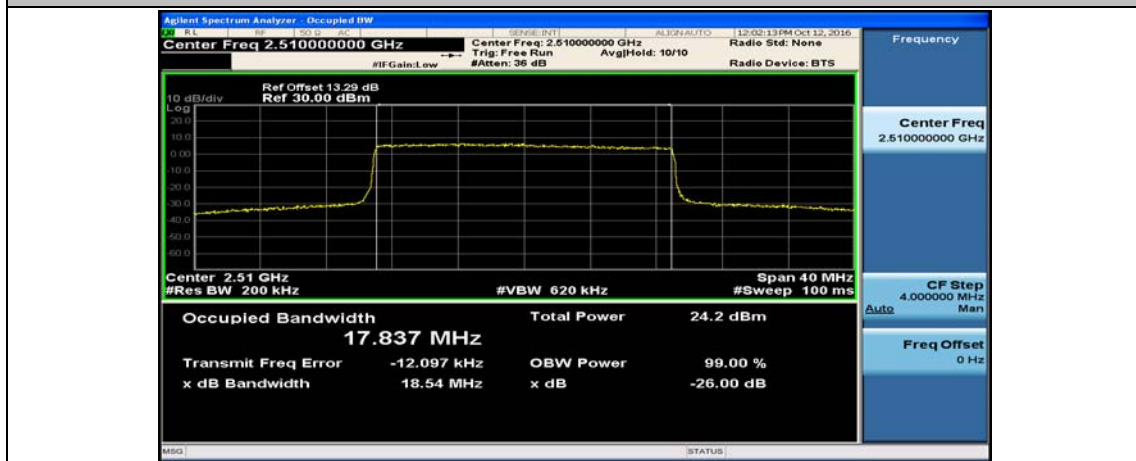

(Channel Bandwidth:20 MHz)_LCH_16QAM_100RB#0