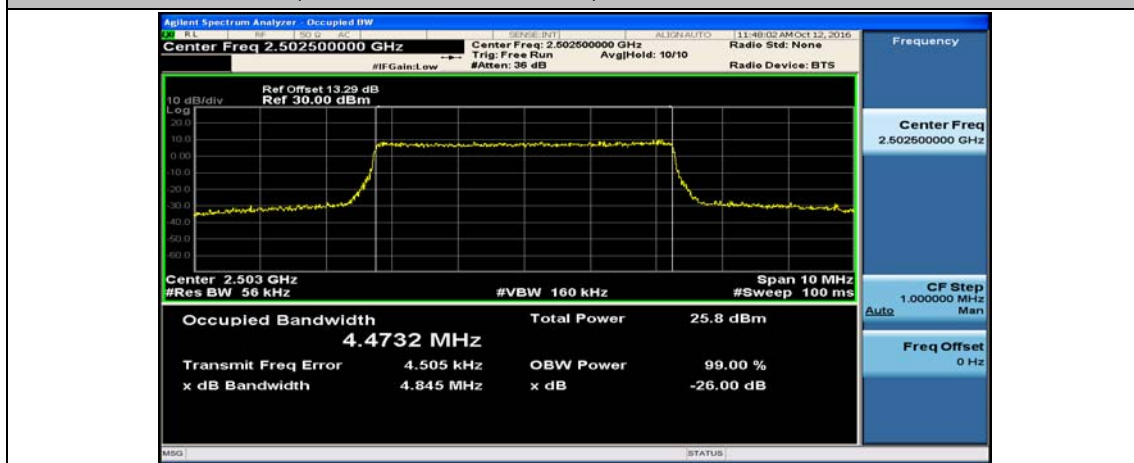

(Channel Bandwidth: 5 MHz)_LCH_16QAM_25RB#0