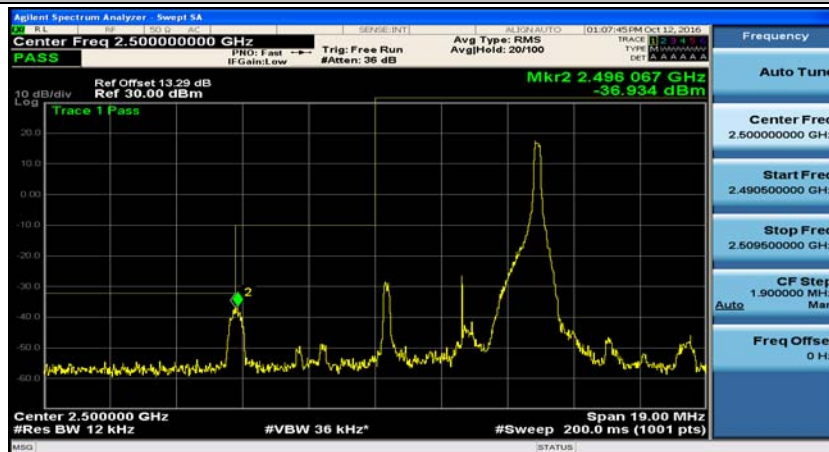

Channel Bandwidth: 5 MHz

(Channel Bandwidth: 5 MHz)_LCH_QPSK_1RB#0

(Channel Bandwidth: 5 MHz)_LCH_QPSK_1RB#12

(Channel Bandwidth: 5 MHz)_LCH_QPSK_1RB#24

(Channel Bandwidth: 5 MHz)_LCH_QPSK_12RB#0

(Channel Bandwidth: 5 MHz)_LCH_QPSK_12RB#6