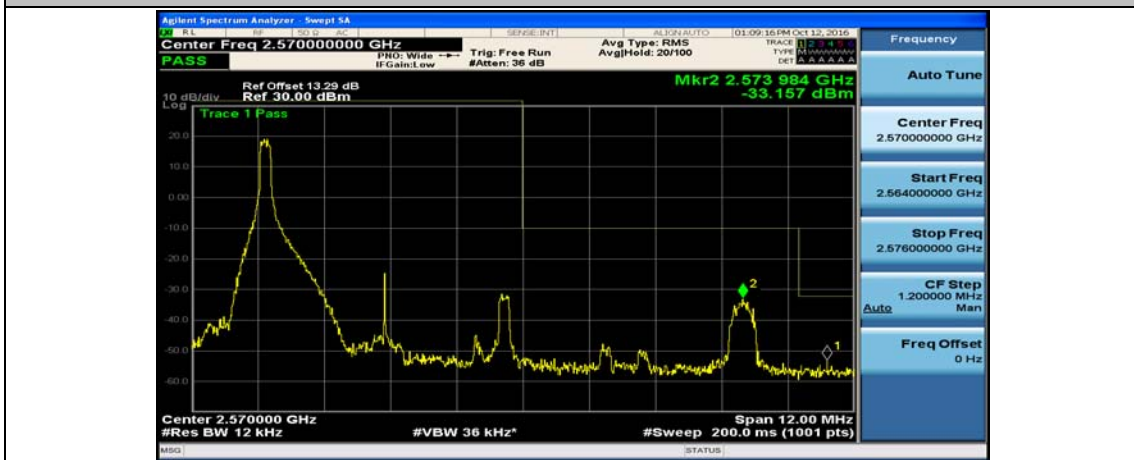

(Channel Bandwidth: 5 MHz)_HCH_QPSK_1RB#0