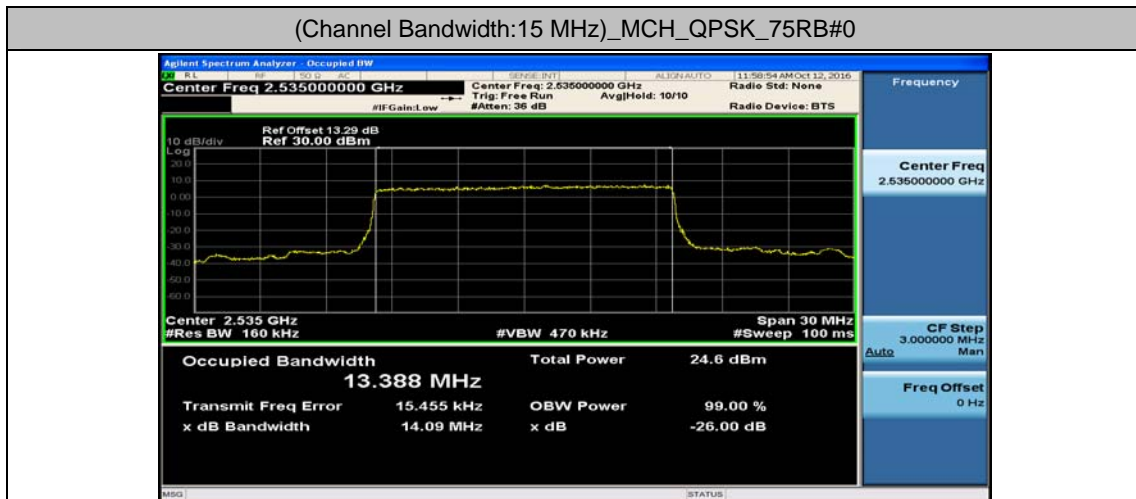

Channel Bandwidth: 10 MHz_MCH_16QAM_50RB#0

Channel Bandwidth: 10 MHz_HCH_16QAM_50RB#0

Channel Bandwidth: 15 MHz

(Channel Bandwidth:15 MHz)_LCH_QPSK_75RB#0

(Channel Bandwidth:15 MHz)_MCH_QPSK_75RB#0

(Channel Bandwidth:15 MHz)_HCH_QPSK_75RB#0