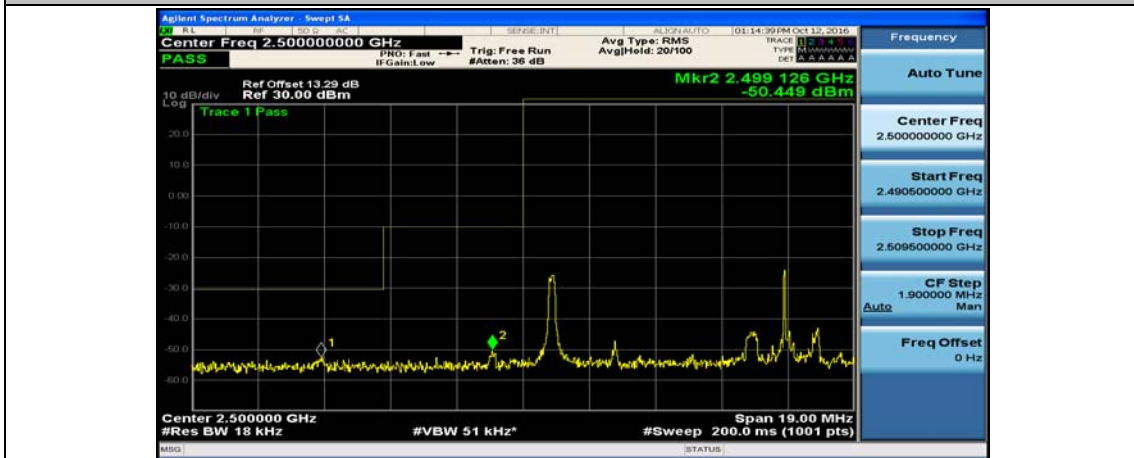

Channel Bandwidth: 10 MHz_HCH_16QAM_1RB#24

Channel Bandwidth: 10 MHz_HCH_16QAM_1RB#49

Channel Bandwidth: 10 MHz_HCH_16QAM_50RB#0

Channel Bandwidth: 15 MHz

(Channel Bandwidth:15 MHz)_LCH_QPSK_1RB#74

(Channel Bandwidth:15 MHz)_LCH_QPSK_37RB#0