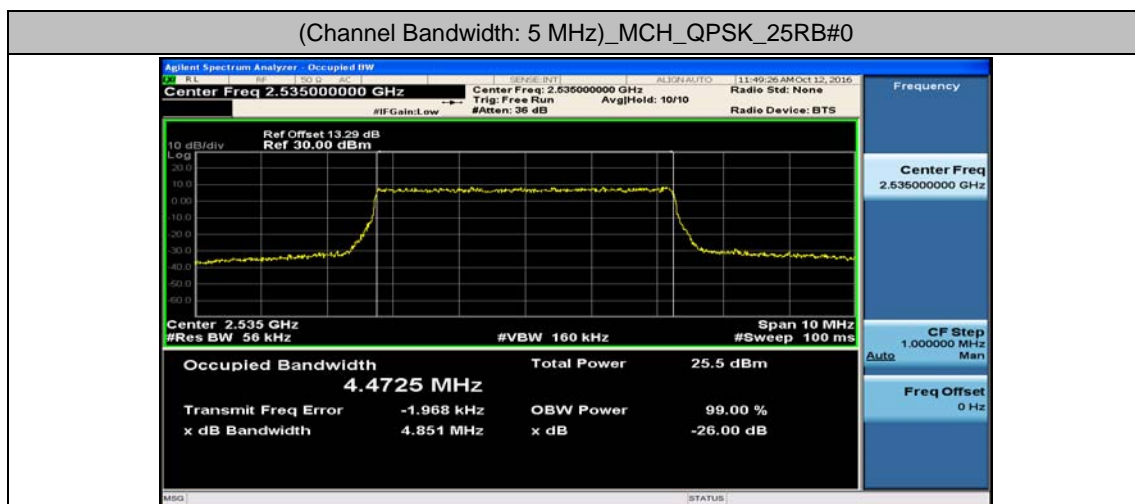

Channel Bandwidth: 20 MHz

Channel Bandwidth: 20 MHz						
Modulation	Channel	RB Configuration		Occupied Bandwidth (MHz)	26dB Bandwidth (MHz)	Verdict
		Size	Offset			
QPSK	LCH	100	0	17.838	18.58	PASS
	MCH	100	0	17.838	18.63	PASS
	HCH	100	0	17.864	18.62	PASS
16QAM	LCH	100	0	17.837	18.54	PASS
	MCH	100	0	17.870	18.60	PASS
	HCH	100	0	17.856	18.56	PASS

Test Graphs

Channel Bandwidth: 5 MHz