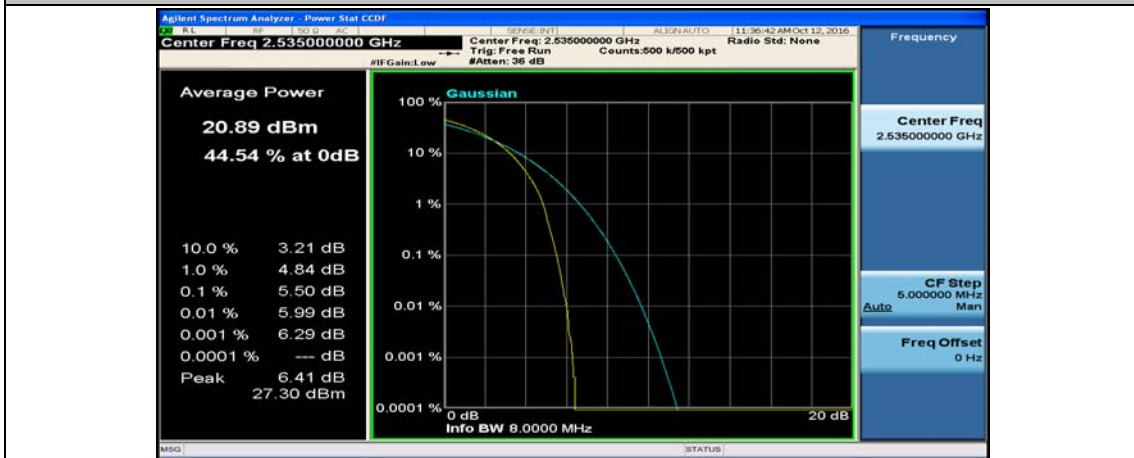

(Channel Bandwidth:20 MHz)_MCH_QPSK_50RB#0

(Channel Bandwidth:20 MHz)_MCH_QPSK_50RB#25

(Channel Bandwidth:20 MHz)_MCH_QPSK_50RB#50

(Channel Bandwidth:20 MHz)_MCH_QPSK_100RB#0

(Channel Bandwidth:20 MHz)_HCH_QPSK_1RB#0

(Channel Bandwidth:20 MHz)_HCH_QPSK_1RB#49

(Channel Bandwidth:20 MHz)_HCH_QPSK_1RB#99

(Channel Bandwidth:20 MHz)_HCH_QPSK_50RB#0

(Channel Bandwidth:20 MHz)_HCH_QPSK_50RB#25

(Channel Bandwidth:20 MHz)_HCH_QPSK_50RB#0