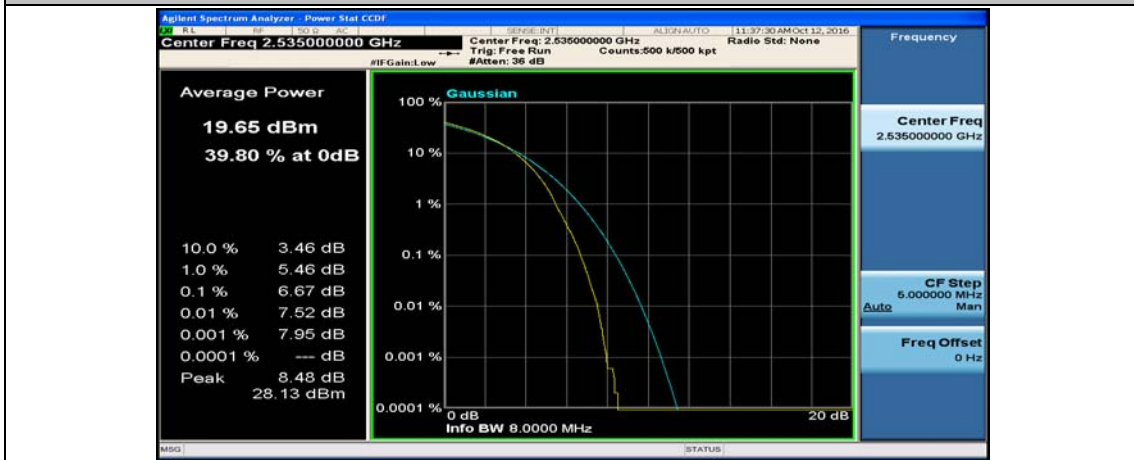

(Channel Bandwidth:20 MHz)_MCH_16QAM_1RB#99

(Channel Bandwidth:20 MHz)_MCH_16QAM_50RB#0

(Channel Bandwidth:20 MHz)_MCH_16QAM_50RB#25

(Channel Bandwidth:20 MHz)_MCH_16QAM_50RB#50

(Channel Bandwidth:20 MHz)_MCH_16QAM_100RB#0