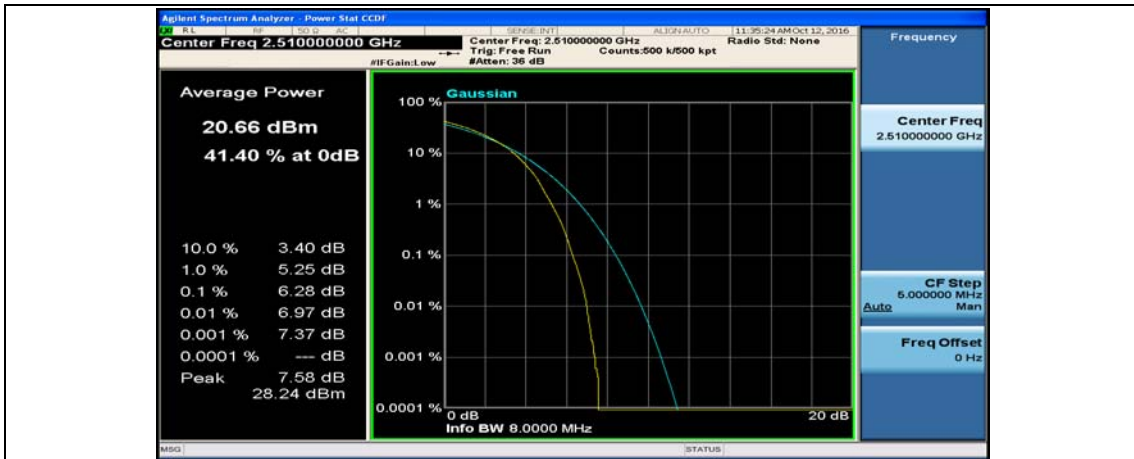

(Channel Bandwidth:20 MHz)_HCH_QPSK_100RB#0

(Channel Bandwidth:20 MHz)_LCH_16QAM_1RB#0

(Channel Bandwidth:20 MHz)_LCH_16QAM_1RB#49

(Channel Bandwidth:20 MHz)_LCH_16QAM_1RB#99

(Channel Bandwidth:20 MHz)_LCH_16QAM_50RB#0

(Channel Bandwidth:20 MHz)_LCH_16QAM_50RB#25

(Channel Bandwidth:20 MHz)_LCH_16QAM_50RB#50

(Channel Bandwidth:20 MHz)_LCH_16QAM_100RB#0

(Channel Bandwidth:20 MHz)_MCH_16QAM_1RB#0

(Channel Bandwidth:20 MHz)_MCH_16QAM_1RB#49