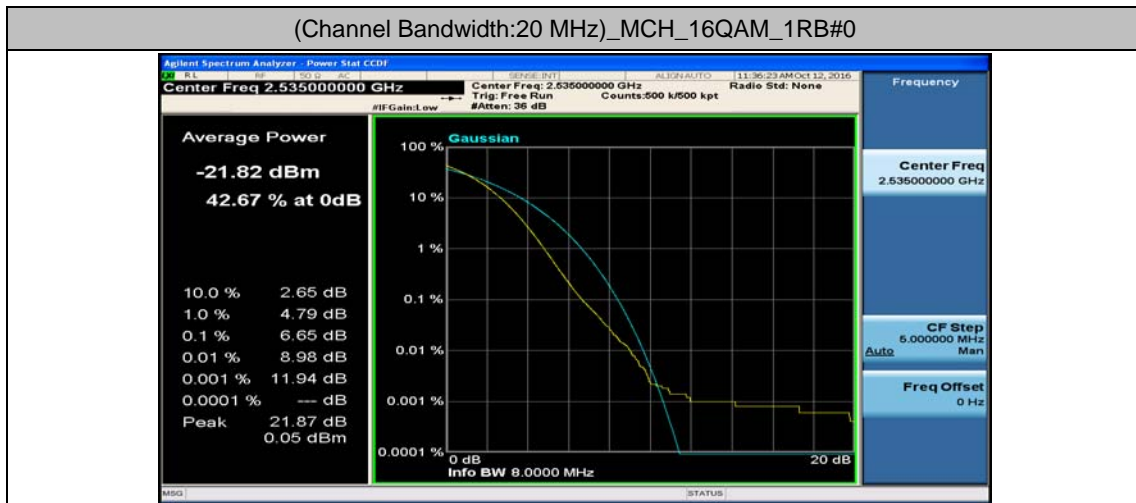

(Channel Bandwidth:20 MHz)_LCH_16QAM_50RB#25

(Channel Bandwidth:20 MHz)_LCH_16QAM_50RB#50

(Channel Bandwidth:20 MHz)_LCH_16QAM_100RB#0

(Channel Bandwidth:20 MHz)_MCH_16QAM_1RB#0

(Channel Bandwidth:20 MHz)_MCH_16QAM_1RB#49

(Channel Bandwidth:20 MHz)_MCH_16QAM_1RB#99

(Channel Bandwidth:20 MHz)_MCH_16QAM_50RB#0

(Channel Bandwidth:20 MHz)_MCH_16QAM_50RB#25

(Channel Bandwidth:20 MHz)_MCH_16QAM_50RB#50

(Channel Bandwidth:20 MHz)_MCH_16QAM_100RB#0