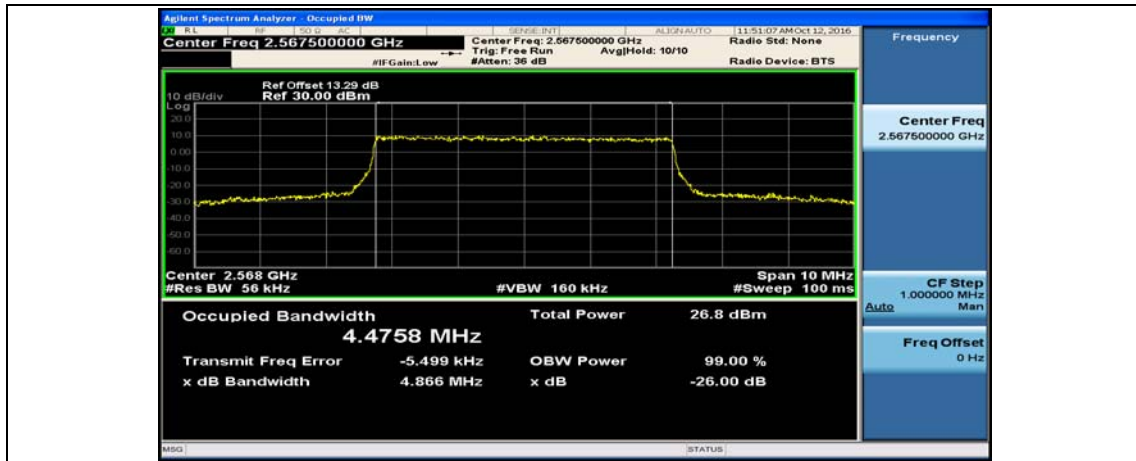

Test Graphs

Channel Bandwidth: 5 MHz

(Channel Bandwidth: 5 MHz)_LCH_16QAM_25RB#0

(Channel Bandwidth: 5 MHz)_MCH_16QAM_25RB#0

(Channel Bandwidth: 5 MHz)_HCH_16QAM_25RB#0

Channel Bandwidth: 10 MHz

Channel Bandwidth: 10 MHz_LCH_16QAM_50RB#0