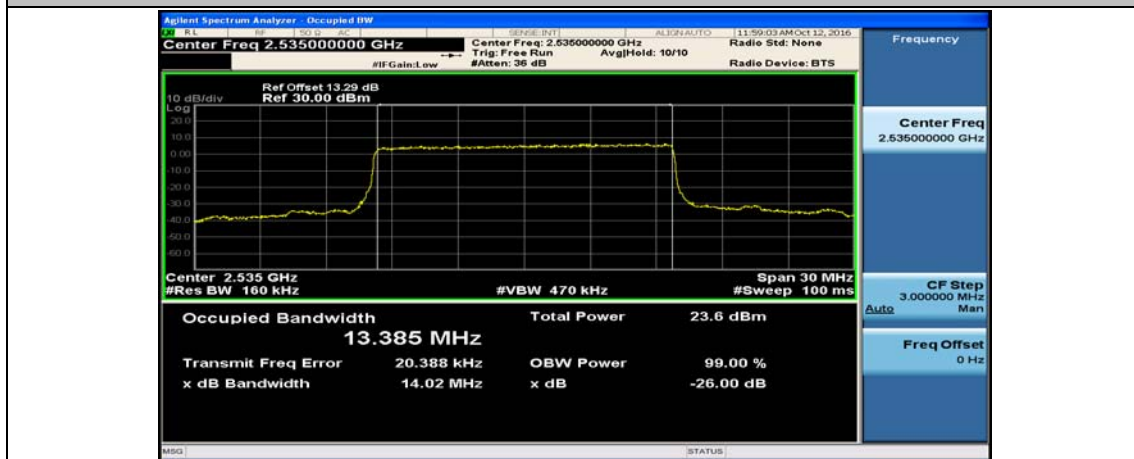

(Channel Bandwidth:15 MHz)_MCH_16QAM_75RB#0