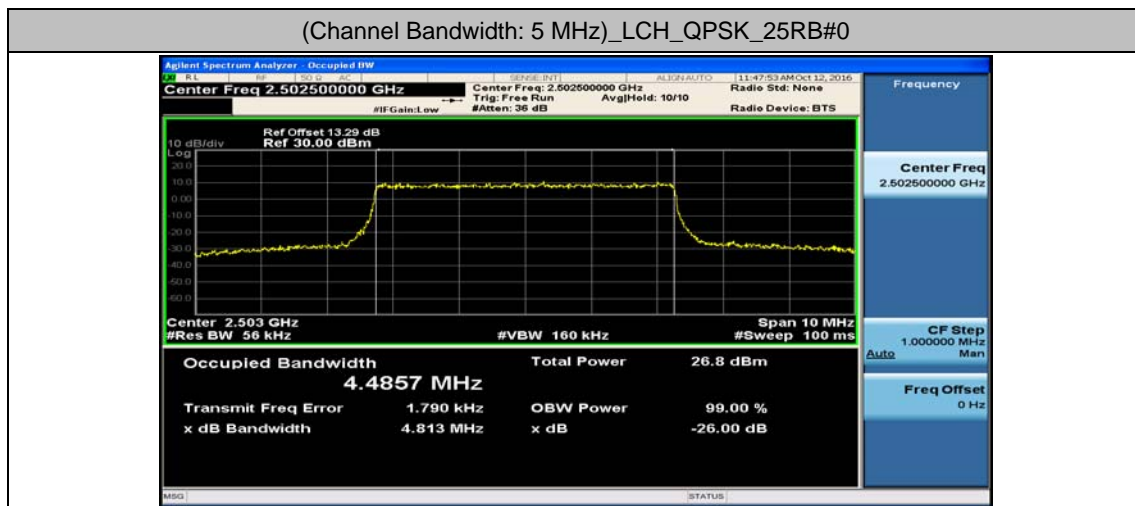

Channel Bandwidth: 20 MHz

Channel Bandwidth: 20 MHz						
Modulation	Channel	RB Configuration		Occupied Bandwidth (MHz)	26dB Bandwidth (MHz)	Verdict
		Size	Offset			
QPSK	LCH	100	0	17.838	18.58	PASS
	MCH	100	0	17.838	18.63	PASS
	HCH	100	0	17.864	18.62	PASS
16QAM	LCH	100	0	17.837	18.54	PASS
	MCH	100	0	17.870	18.60	PASS
	HCH	100	0	17.856	18.56	PASS

Test Graphs

Channel Bandwidth: 5 MHz