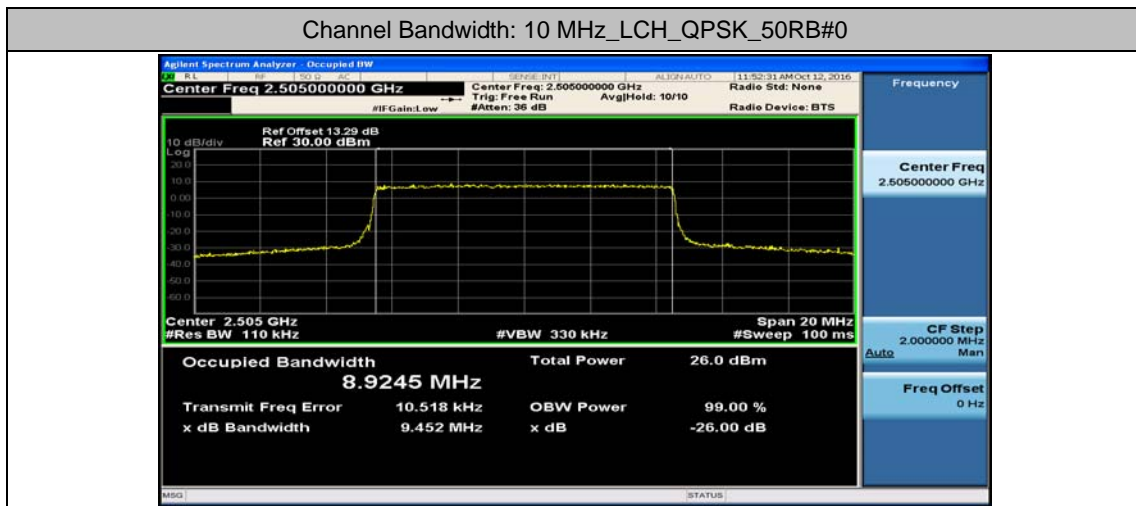

Test Graphs

Channel Bandwidth: 5 MHz

(Channel Bandwidth: 5 MHz)_LCH_16QAM_25RB#0

(Channel Bandwidth: 5 MHz)_MCH_16QAM_25RB#0

(Channel Bandwidth: 5 MHz)_HCH_16QAM_25RB#0

Channel Bandwidth: 10 MHz

Channel Bandwidth: 10 MHz_LCH_16QAM_50RB#0