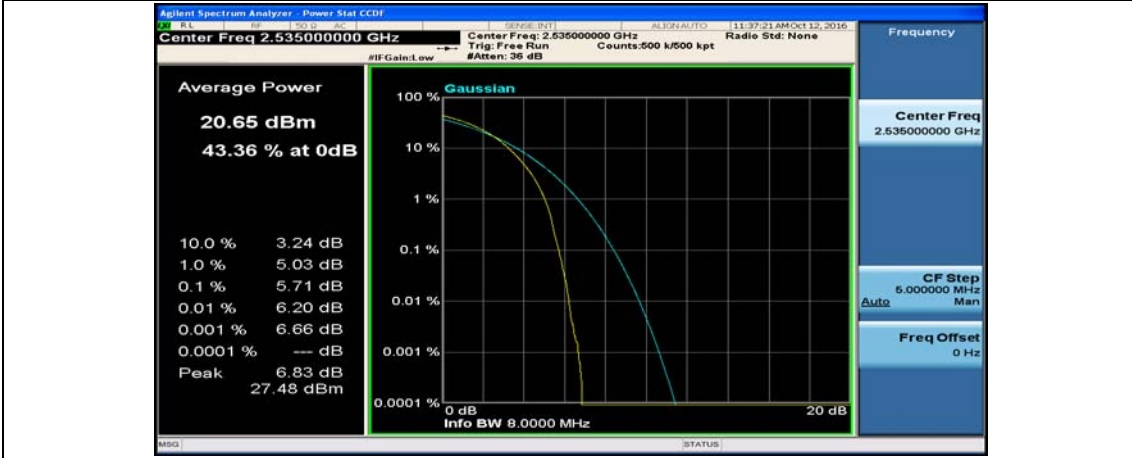

(Channel Bandwidth:20 MHz)_MCH_QPSK_50RB#0

(Channel Bandwidth:20 MHz)_MCH_QPSK_50RB#25

(Channel Bandwidth:20 MHz)_MCH_QPSK_50RB#50

(Channel Bandwidth:20 MHz)_MCH_QPSK_100RB#0

(Channel Bandwidth:20 MHz)_HCH_QPSK_1RB#0

(Channel Bandwidth:20 MHz)_HCH_QPSK_1RB#49

(Channel Bandwidth:20 MHz)_HCH_QPSK_1RB#99

(Channel Bandwidth:20 MHz)_HCH_QPSK_50RB#0

(Channel Bandwidth:20 MHz)_HCH_QPSK_50RB#25

(Channel Bandwidth:20 MHz)_HCH_QPSK_50RB#0