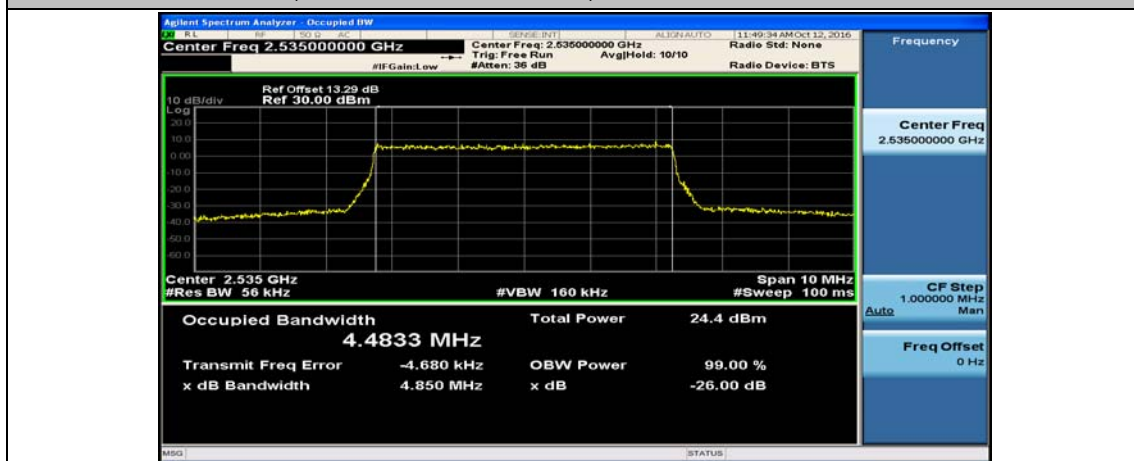

Test Graphs

Channel Bandwidth: 5 MHz

(Channel Bandwidth: 5 MHz)_LCH_16QAM_25RB#0

(Channel Bandwidth: 5 MHz)_MCH_16QAM_25RB#0

(Channel Bandwidth: 5 MHz)_HCH_16QAM_25RB#0

Channel Bandwidth: 10 MHz

Channel Bandwidth: 10 MHz_LCH_16QAM_50RB#0