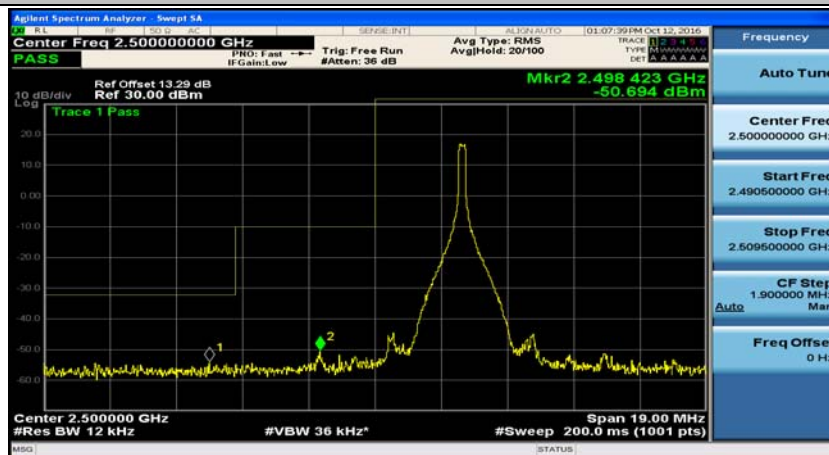

(Channel Bandwidth: 5 MHz)_LCH_QPSK_1RB#12