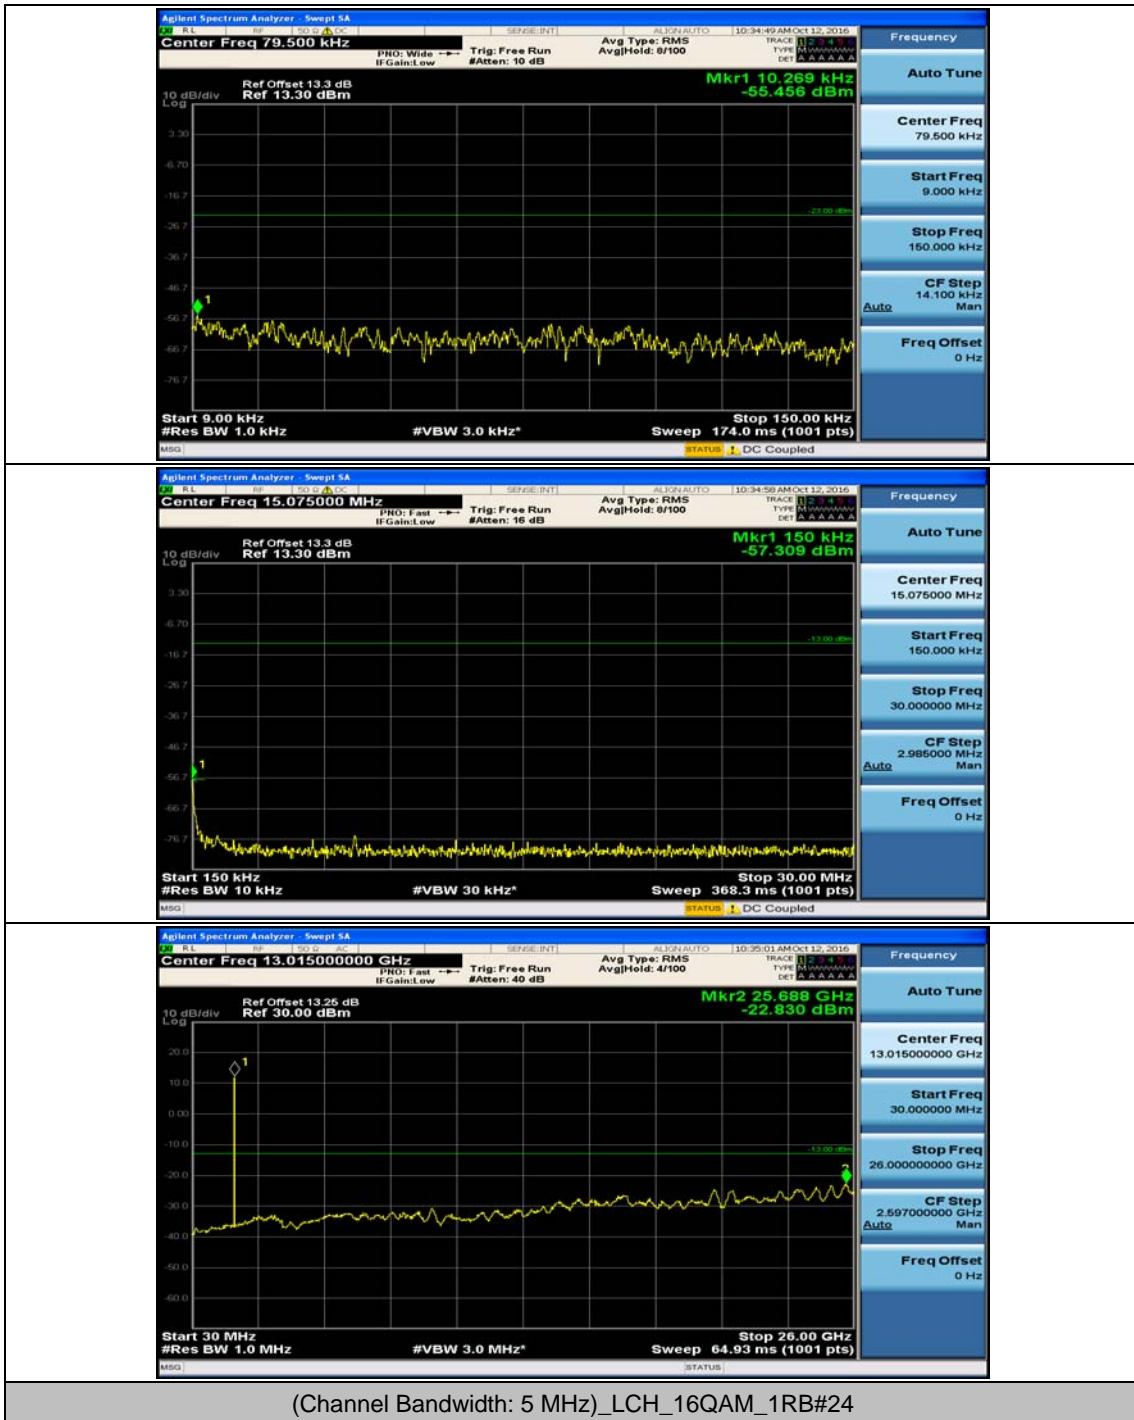

(Channel Bandwidth: 3 MHz)_LCH_16QAM_1RB#0

(Channel Bandwidth: 3 MHz)_MCH_16QAM_1RB#0

(Channel Bandwidth: 3 MHz)_HCH_16QAM_1RB#0

Channel Bandwidth: 5 MHz

(Channel Bandwidth: 5 MHz)_MCH_QPSK_1RB#0

(Channel Bandwidth: 5 MHz)_HCH_QPSK_1RB#0

(Channel Bandwidth: 5 MHz)_LCH_16QAM_1RB#0

(Channel Bandwidth: 5 MHz)_MCH_16QAM_1RB#0

(Channel Bandwidth: 5 MHz)_HCH_16QAM_1RB#0

Channel Bandwidth: 10 MHz

Channel Bandwidth: 10 MHz_MCH_QPSK_1RB#0

Channel Bandwidth: 10 MHz_HCH_QPSK_1RB#0