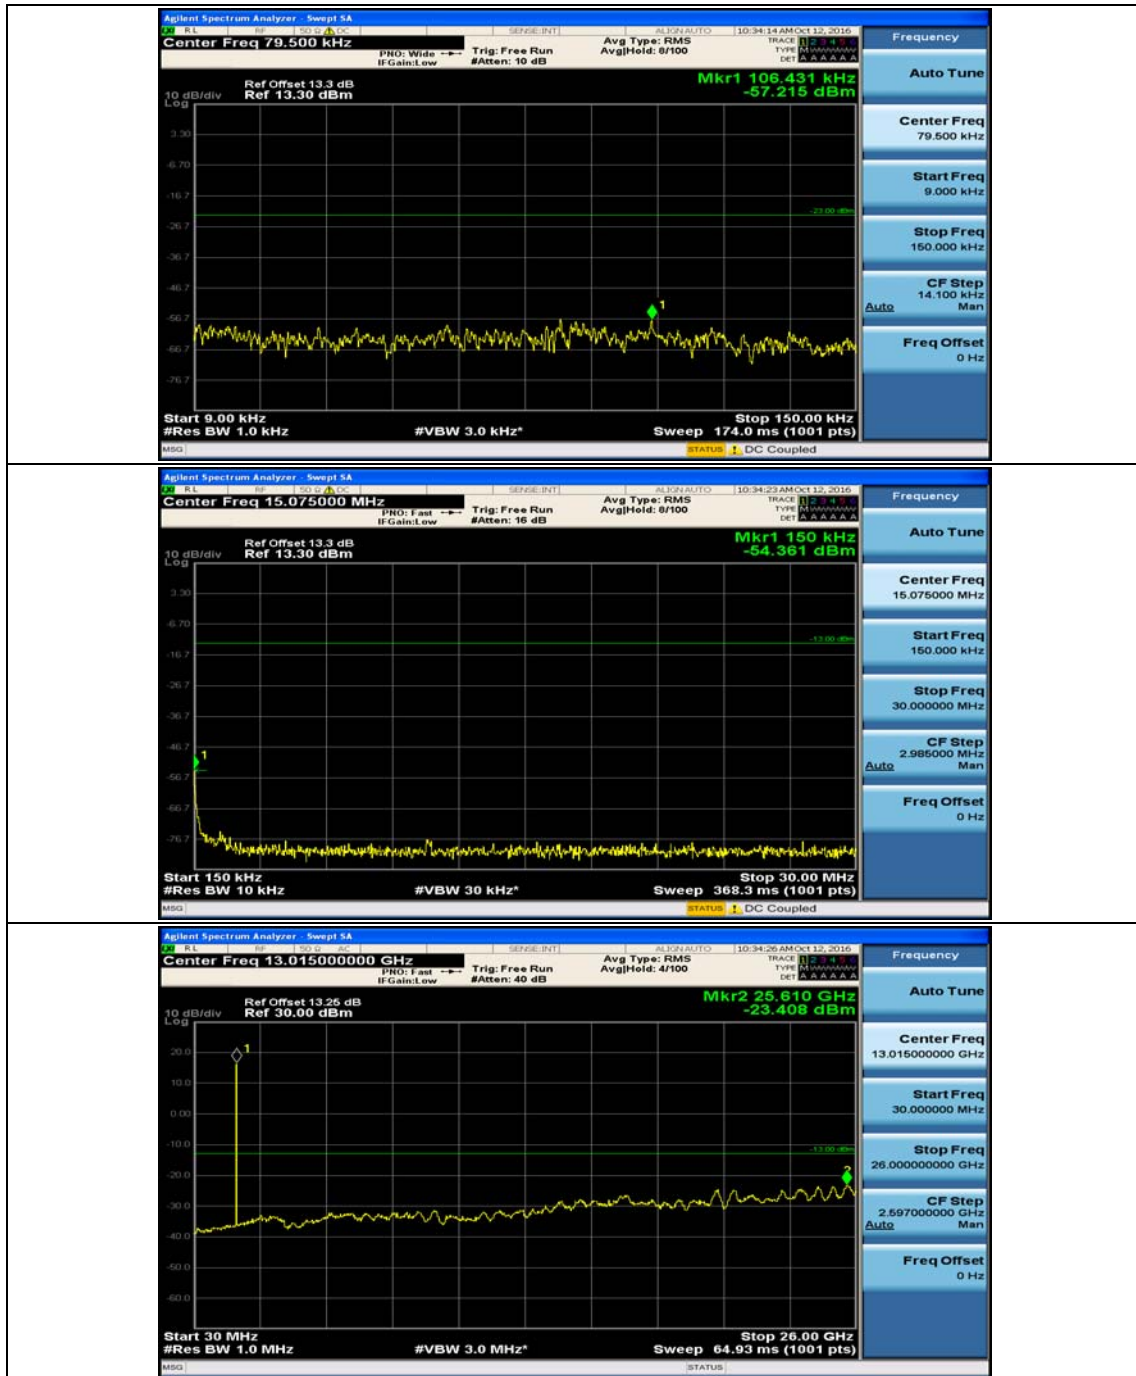

(Channel Bandwidth: 3 MHz)_LCH_16QAM_1RB#0

(Channel Bandwidth: 3 MHz)_MCH_16QAM_1RB#0

(Channel Bandwidth: 3 MHz)_HCH_16QAM_1RB#0

Channel Bandwidth: 5 MHz

(Channel Bandwidth: 5 MHz)_MCH_QPSK_1RB#0

(Channel Bandwidth: 5 MHz)_HCH_QPSK_1RB#0

(Channel Bandwidth: 5 MHz)_LCH_16QAM_1RB#0

(Channel Bandwidth: 5 MHz)_MCH_16QAM_1RB#0

(Channel Bandwidth: 5 MHz)_HCH_16QAM_1RB#0

Channel Bandwidth: 10 MHz

Channel Bandwidth: 10 MHz_MCH_QPSK_1RB#0

Channel Bandwidth: 10 MHz_HCH_QPSK_1RB#0