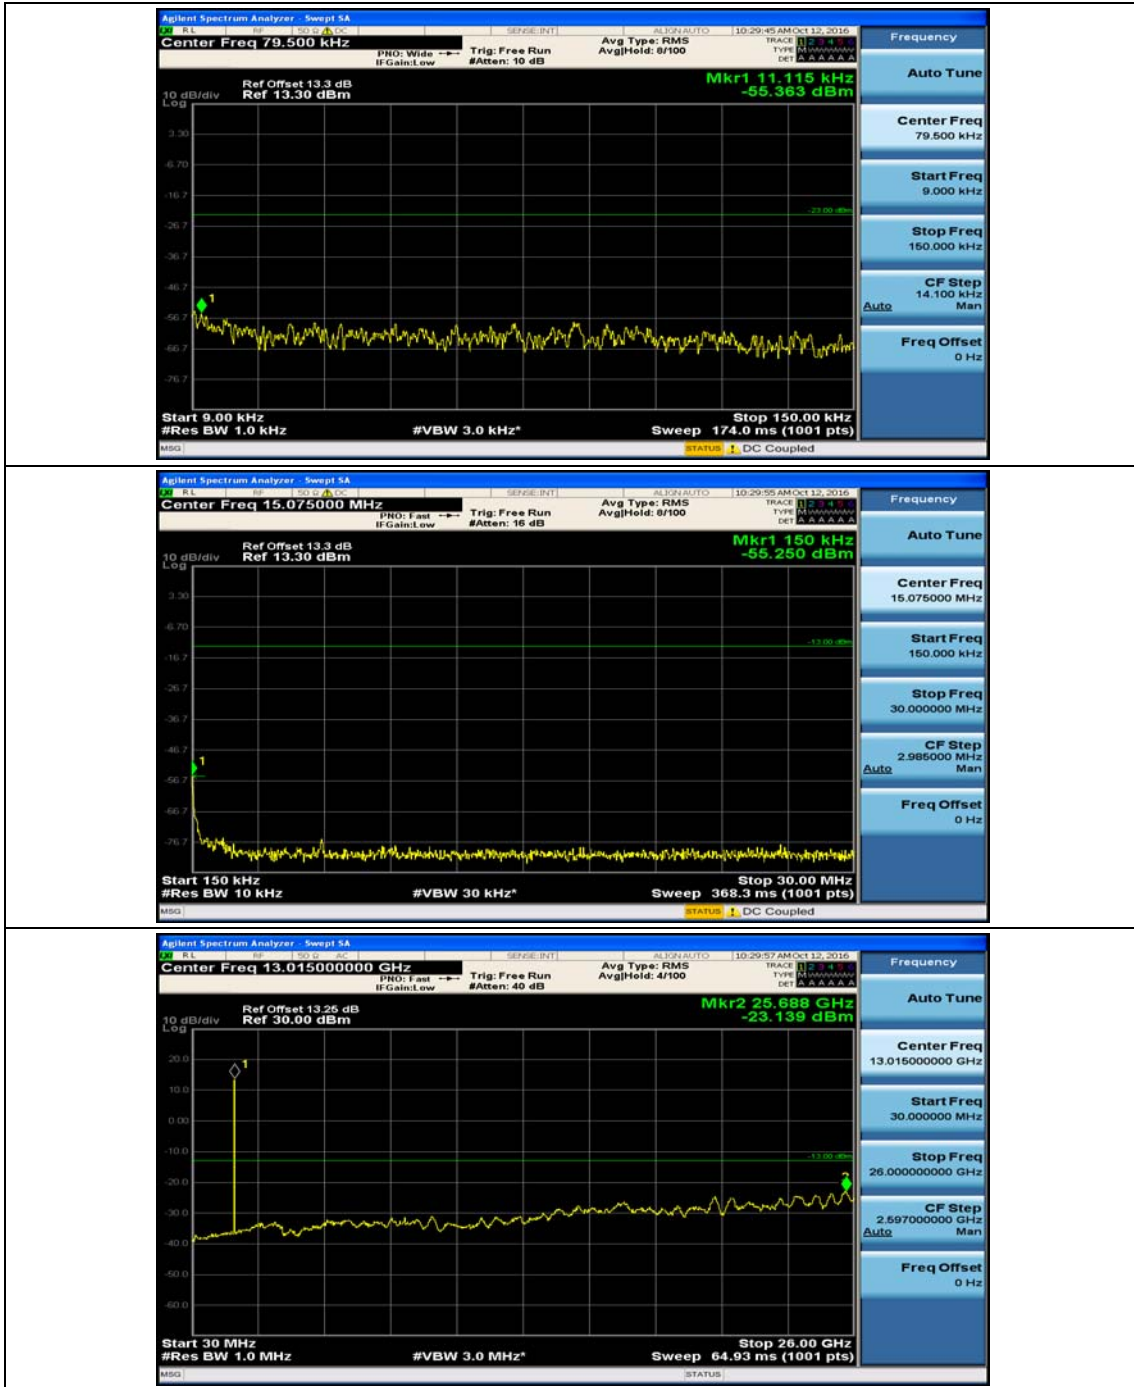

(Channel Bandwidth: 3 MHz)_LCH_16QAM_1RB#0

(Channel Bandwidth: 3 MHz)_MCH_16QAM_1RB#0

(Channel Bandwidth: 3 MHz)_HCH_16QAM_1RB#0

Channel Bandwidth: 5 MHz

(Channel Bandwidth: 5 MHz)_MCH_QPSK_1RB#0

(Channel Bandwidth: 5 MHz)_HCH_QPSK_1RB#0

(Channel Bandwidth: 5 MHz)_LCH_16QAM_1RB#0

(Channel Bandwidth: 5 MHz)_MCH_16QAM_1RB#0

(Channel Bandwidth: 5 MHz)_HCH_16QAM_1RB#0

Channel Bandwidth: 10 MHz

Channel Bandwidth: 10 MHz_MCH_QPSK_1RB#0

Channel Bandwidth: 10 MHz_HCH_QPSK_1RB#0