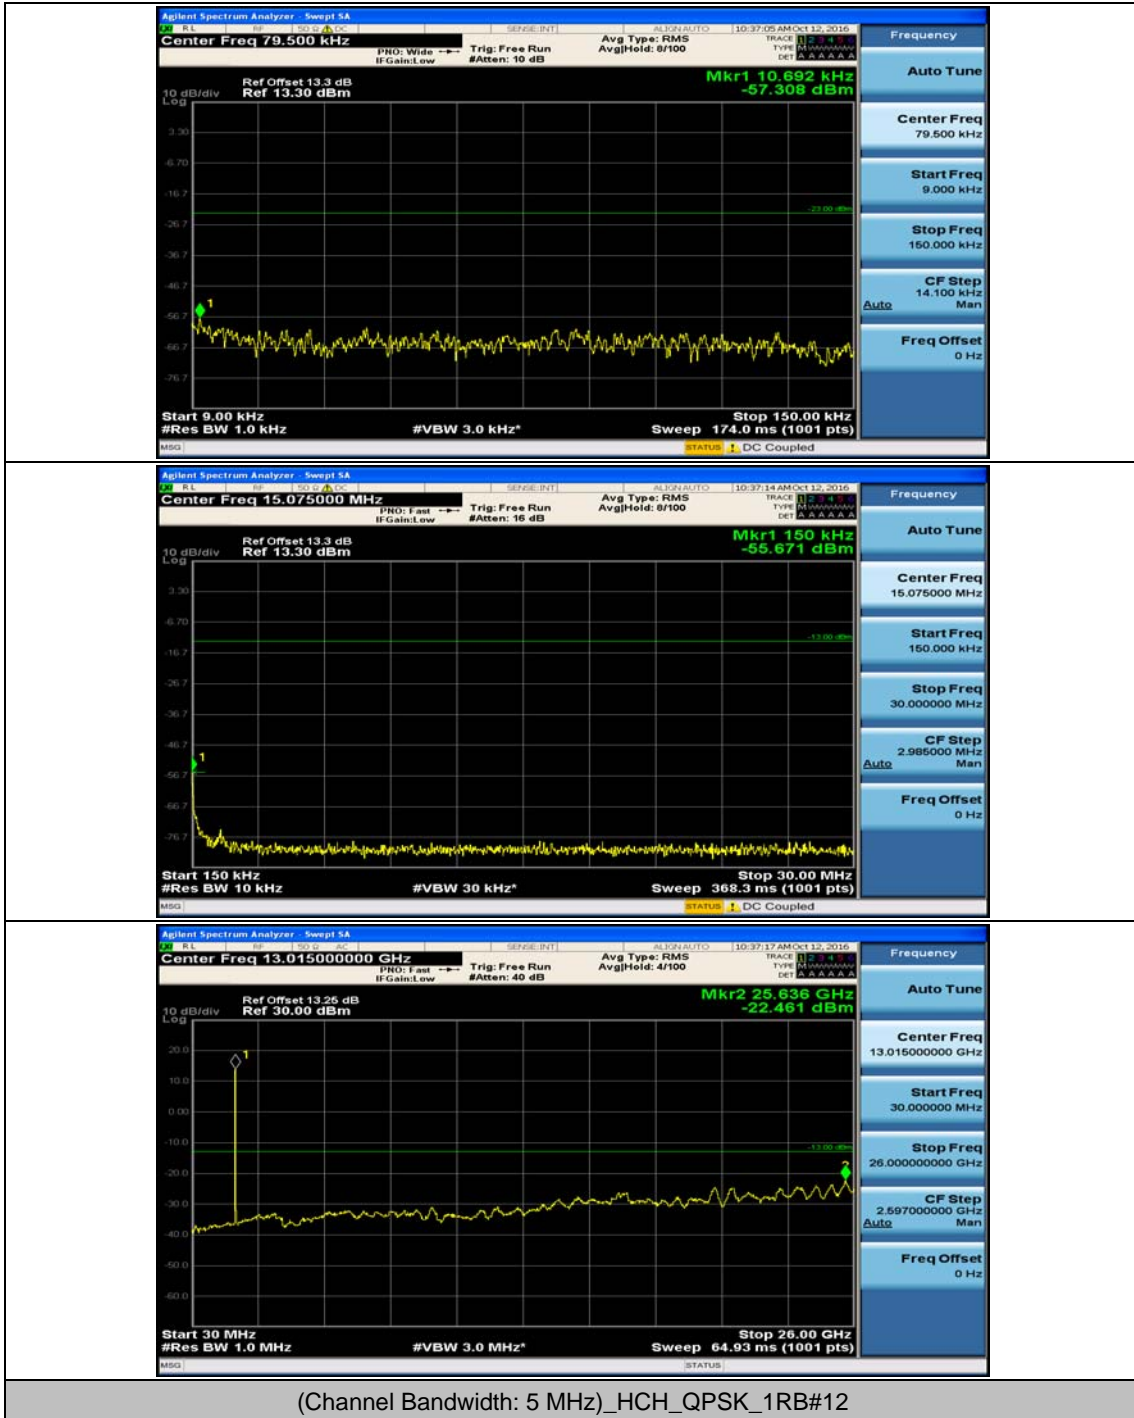

(Channel Bandwidth: 3 MHz)_LCH_16QAM_1RB#0

(Channel Bandwidth: 3 MHz)_MCH_16QAM_1RB#0

(Channel Bandwidth: 3 MHz)_HCH_16QAM_1RB#0

Channel Bandwidth: 5 MHz

(Channel Bandwidth: 5 MHz)_MCH_QPSK_1RB#0

(Channel Bandwidth: 5 MHz)_HCH_QPSK_1RB#0

(Channel Bandwidth: 5 MHz)_LCH_16QAM_1RB#0

(Channel Bandwidth: 5 MHz)_MCH_16QAM_1RB#0

(Channel Bandwidth: 5 MHz)_HCH_16QAM_1RB#0

Channel Bandwidth: 10 MHz

Channel Bandwidth: 10 MHz_MCH_QPSK_1RB#0

Channel Bandwidth: 10 MHz_HCH_QPSK_1RB#0