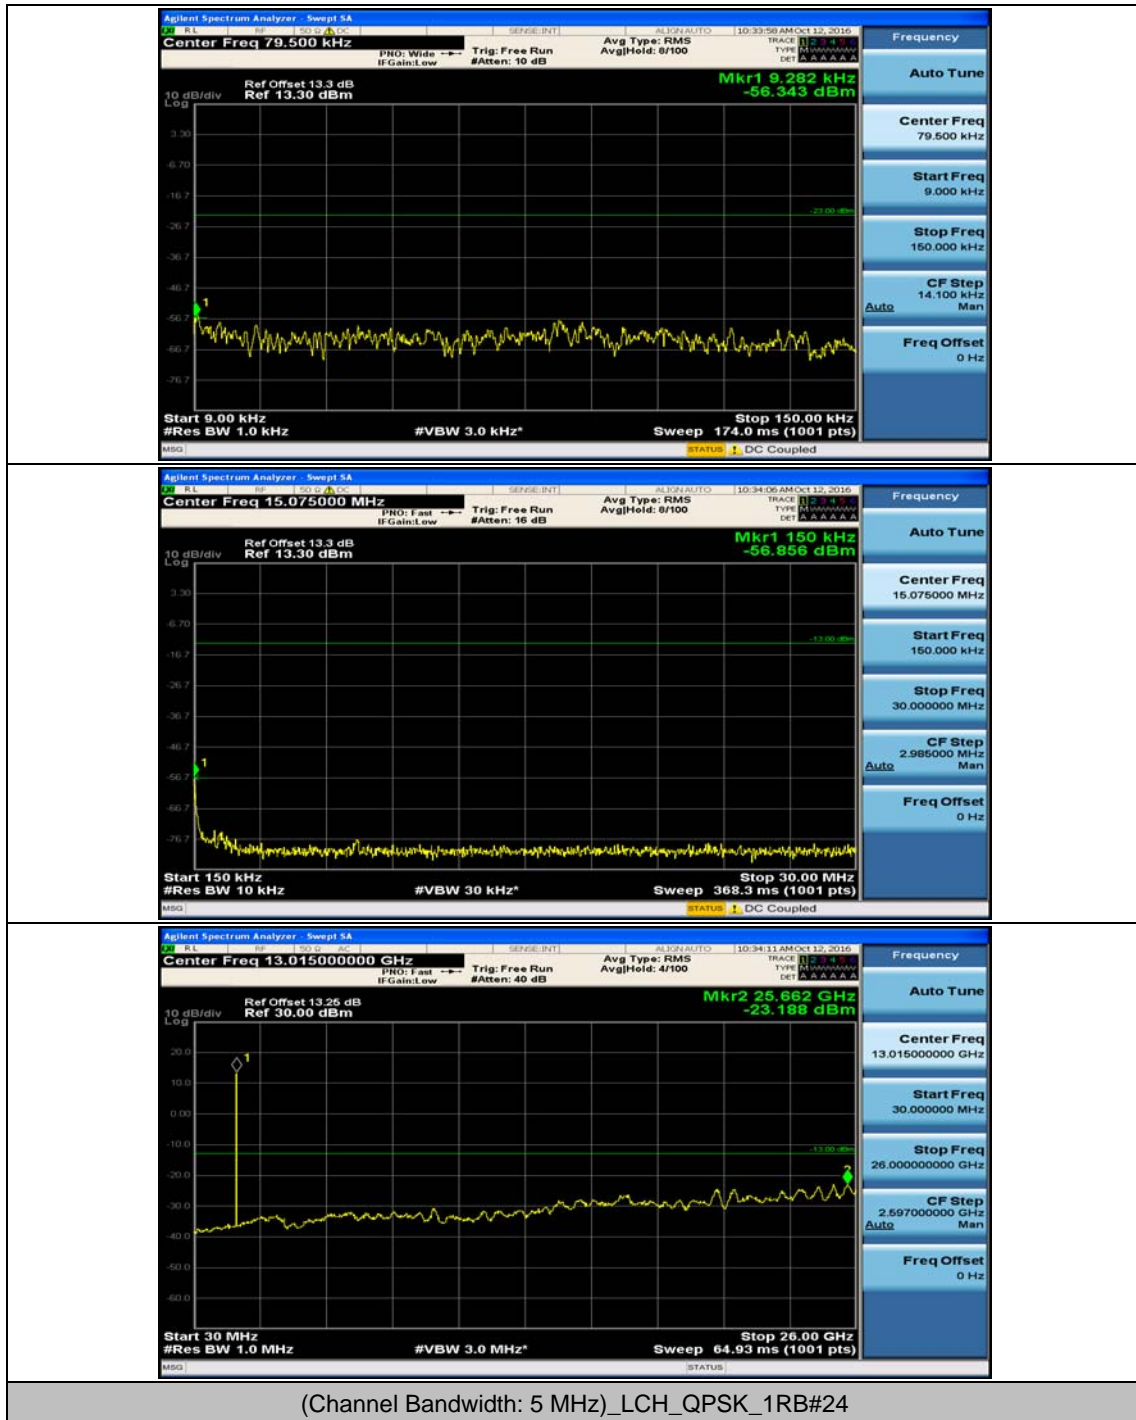

(Channel Bandwidth: 3 MHz)_LCH_16QAM_1RB#0

(Channel Bandwidth: 3 MHz)_MCH_16QAM_1RB#0

(Channel Bandwidth: 3 MHz)_HCH_16QAM_1RB#0

Channel Bandwidth: 5 MHz

(Channel Bandwidth: 5 MHz)_MCH_QPSK_1RB#0

(Channel Bandwidth: 5 MHz)_HCH_QPSK_1RB#0

(Channel Bandwidth: 5 MHz)_LCH_16QAM_1RB#0

(Channel Bandwidth: 5 MHz)_MCH_16QAM_1RB#0

(Channel Bandwidth: 5 MHz)_HCH_16QAM_1RB#0

Channel Bandwidth: 10 MHz

Channel Bandwidth: 10 MHz_MCH_QPSK_1RB#0

Channel Bandwidth: 10 MHz_HCH_QPSK_1RB#0