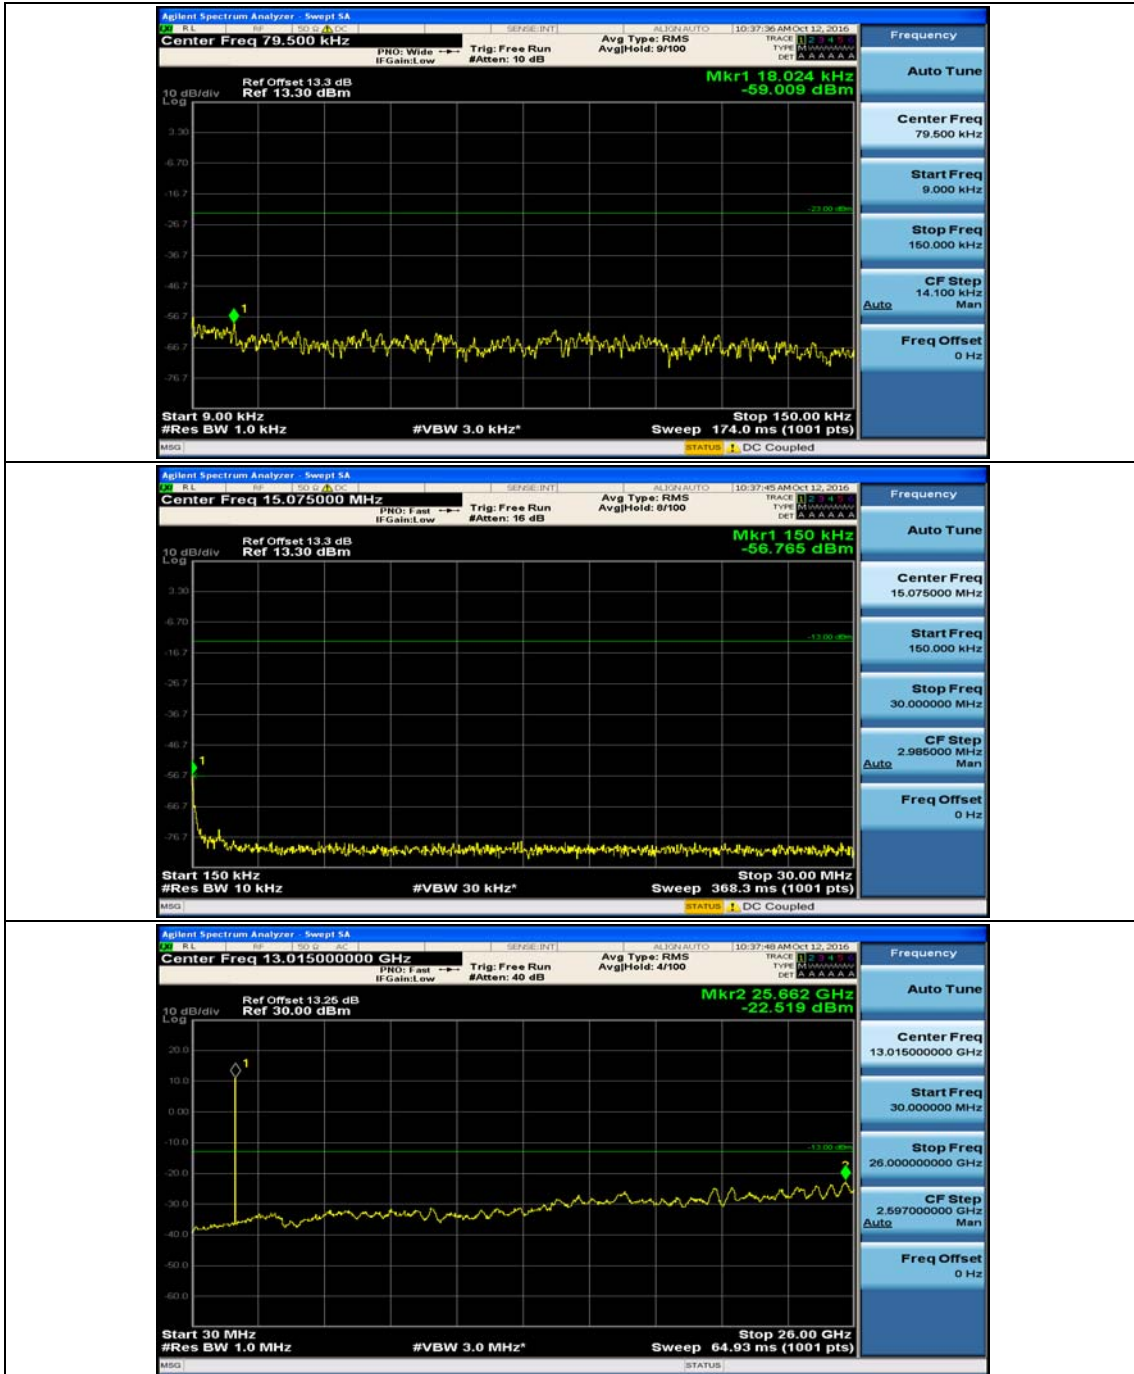

(Channel Bandwidth: 3 MHz)_LCH_16QAM_1RB#0

(Channel Bandwidth: 3 MHz)_MCH_16QAM_1RB#0

(Channel Bandwidth: 3 MHz)_HCH_16QAM_1RB#0

Channel Bandwidth: 5 MHz

(Channel Bandwidth: 5 MHz)_MCH_QPSK_1RB#0

(Channel Bandwidth: 5 MHz)_HCH_QPSK_1RB#0

(Channel Bandwidth: 5 MHz)_LCH_16QAM_1RB#0

(Channel Bandwidth: 5 MHz)_MCH_16QAM_1RB#0

(Channel Bandwidth: 5 MHz)_HCH_16QAM_1RB#0

Channel Bandwidth: 10 MHz

Channel Bandwidth: 10 MHz_MCH_QPSK_1RB#0

Channel Bandwidth: 10 MHz_HCH_QPSK_1RB#0