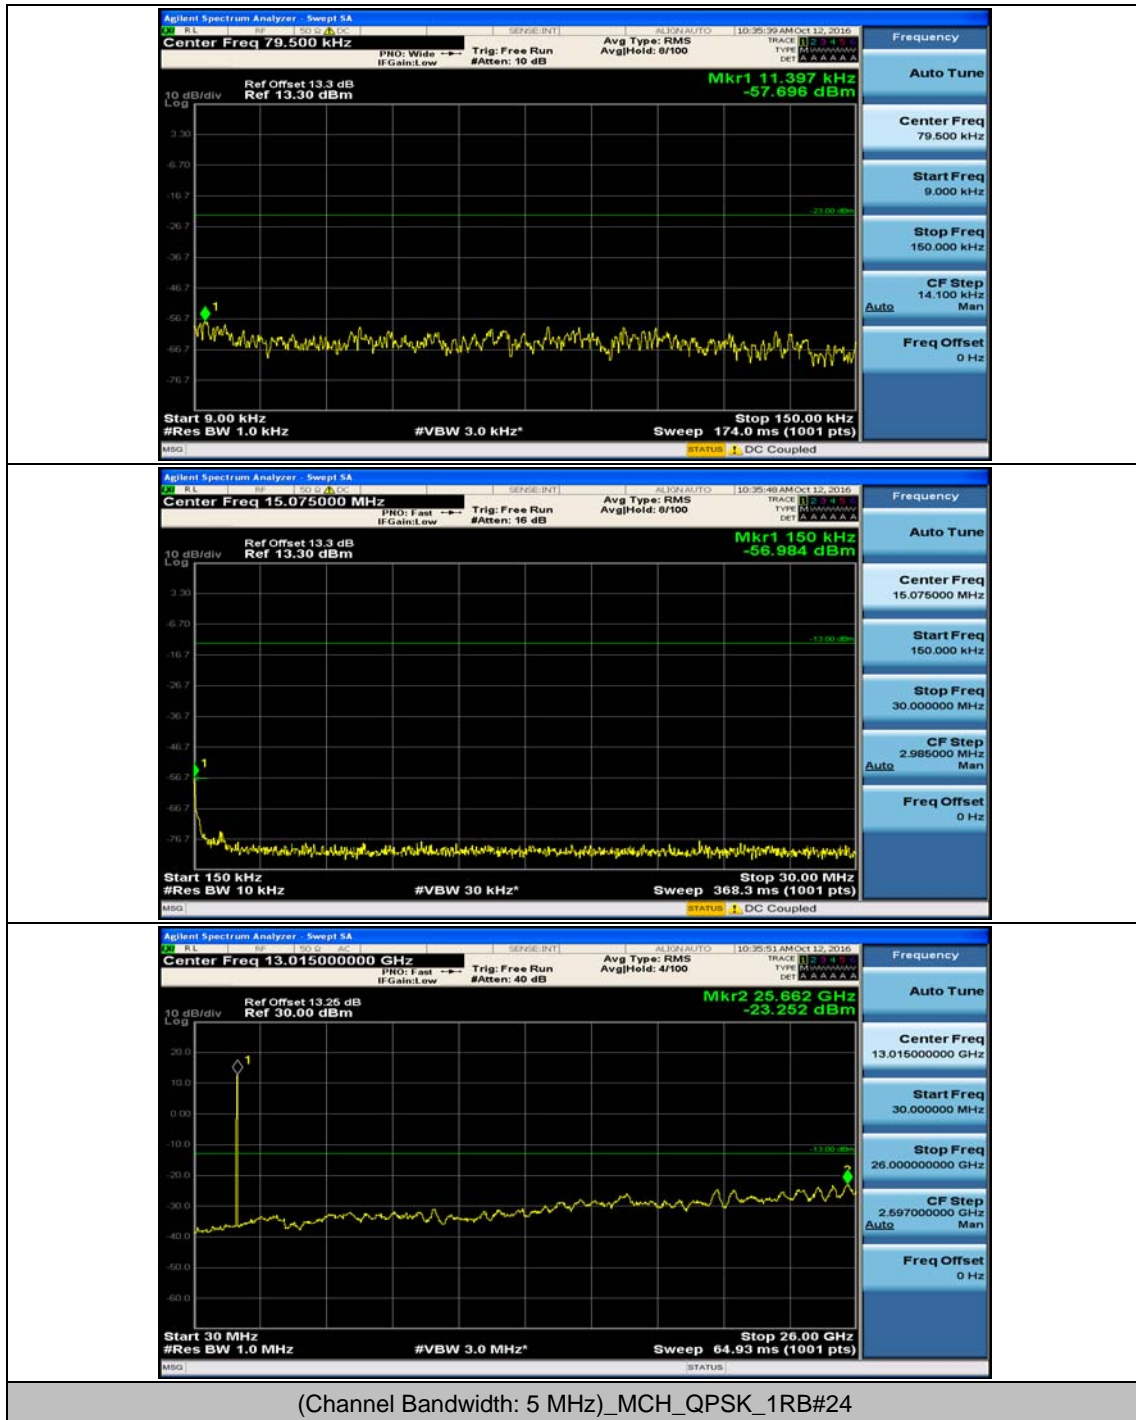

(Channel Bandwidth: 3 MHz)_LCH_16QAM_1RB#0

(Channel Bandwidth: 3 MHz)_MCH_16QAM_1RB#0

(Channel Bandwidth: 3 MHz)_HCH_16QAM_1RB#0

Channel Bandwidth: 5 MHz

(Channel Bandwidth: 5 MHz)_MCH_QPSK_1RB#0

(Channel Bandwidth: 5 MHz)_HCH_QPSK_1RB#0

(Channel Bandwidth: 5 MHz)_LCH_16QAM_1RB#0

(Channel Bandwidth: 5 MHz)_MCH_16QAM_1RB#0

(Channel Bandwidth: 5 MHz)_HCH_16QAM_1RB#0

Channel Bandwidth: 10 MHz

Channel Bandwidth: 10 MHz_MCH_QPSK_1RB#0

Channel Bandwidth: 10 MHz_HCH_QPSK_1RB#0