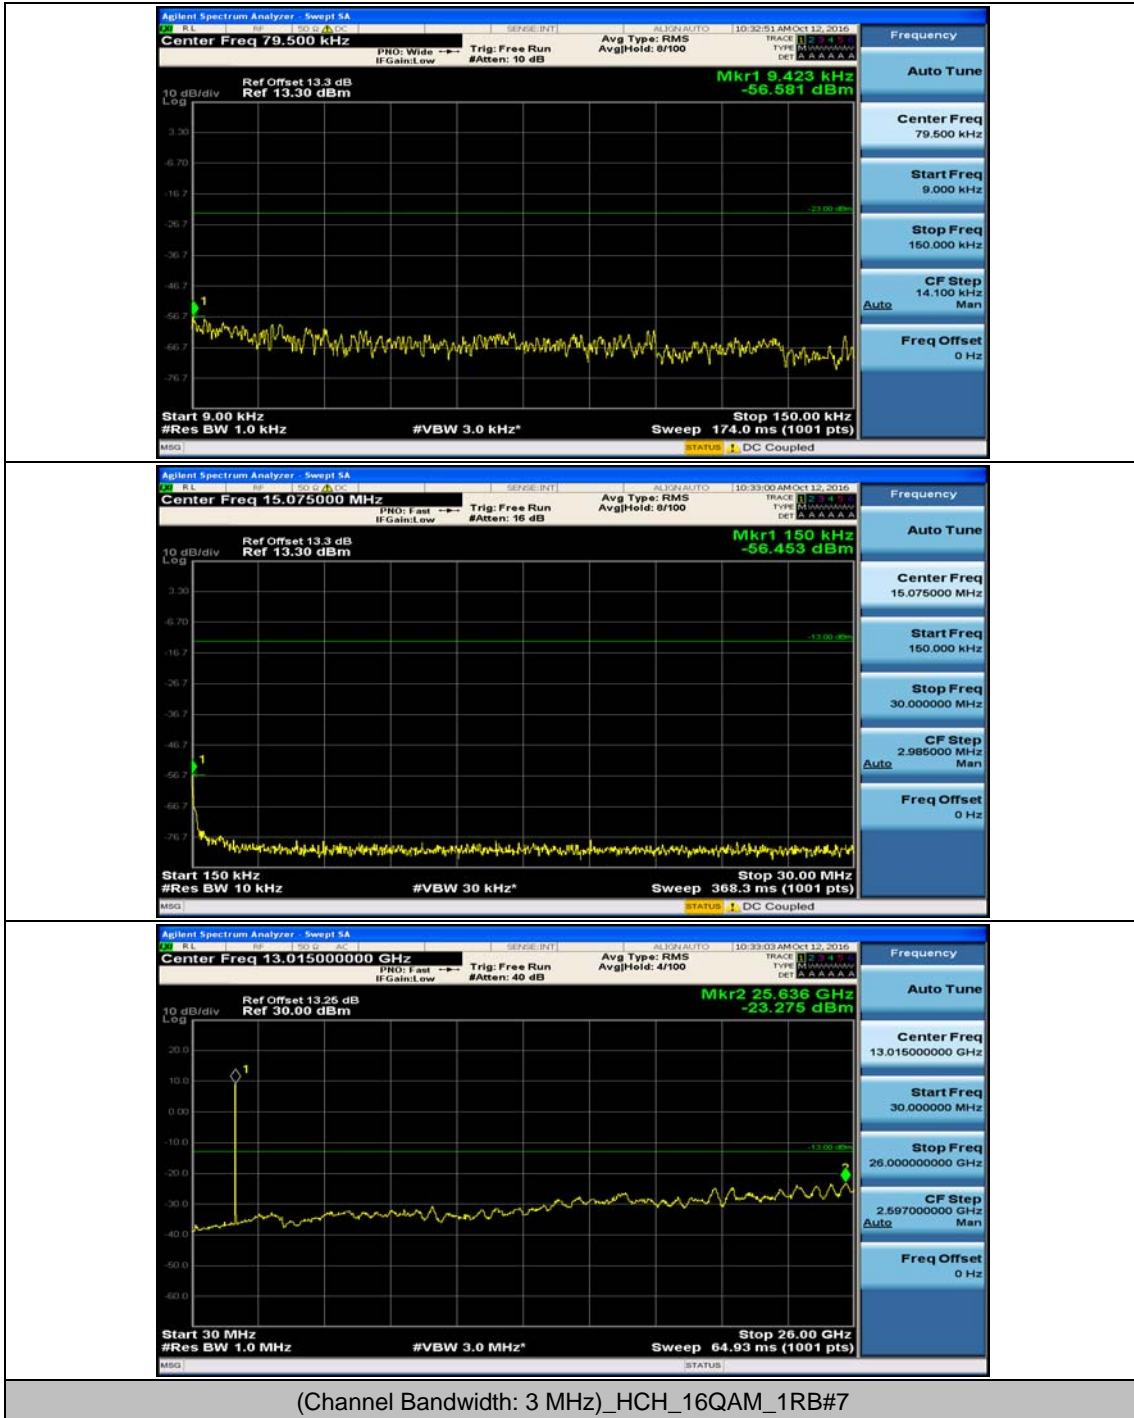

(Channel Bandwidth: 3 MHz)_LCH_16QAM_1RB#0

(Channel Bandwidth: 3 MHz)_MCH_16QAM_1RB#0

(Channel Bandwidth: 3 MHz)_HCH_16QAM_1RB#0

Channel Bandwidth: 5 MHz

(Channel Bandwidth: 5 MHz)_MCH_QPSK_1RB#0

(Channel Bandwidth: 5 MHz)_HCH_QPSK_1RB#0

(Channel Bandwidth: 5 MHz)_LCH_16QAM_1RB#0

(Channel Bandwidth: 5 MHz)_MCH_16QAM_1RB#0

(Channel Bandwidth: 5 MHz)_HCH_16QAM_1RB#0

Channel Bandwidth: 10 MHz

Channel Bandwidth: 10 MHz_MCH_QPSK_1RB#0

Channel Bandwidth: 10 MHz_HCH_QPSK_1RB#0