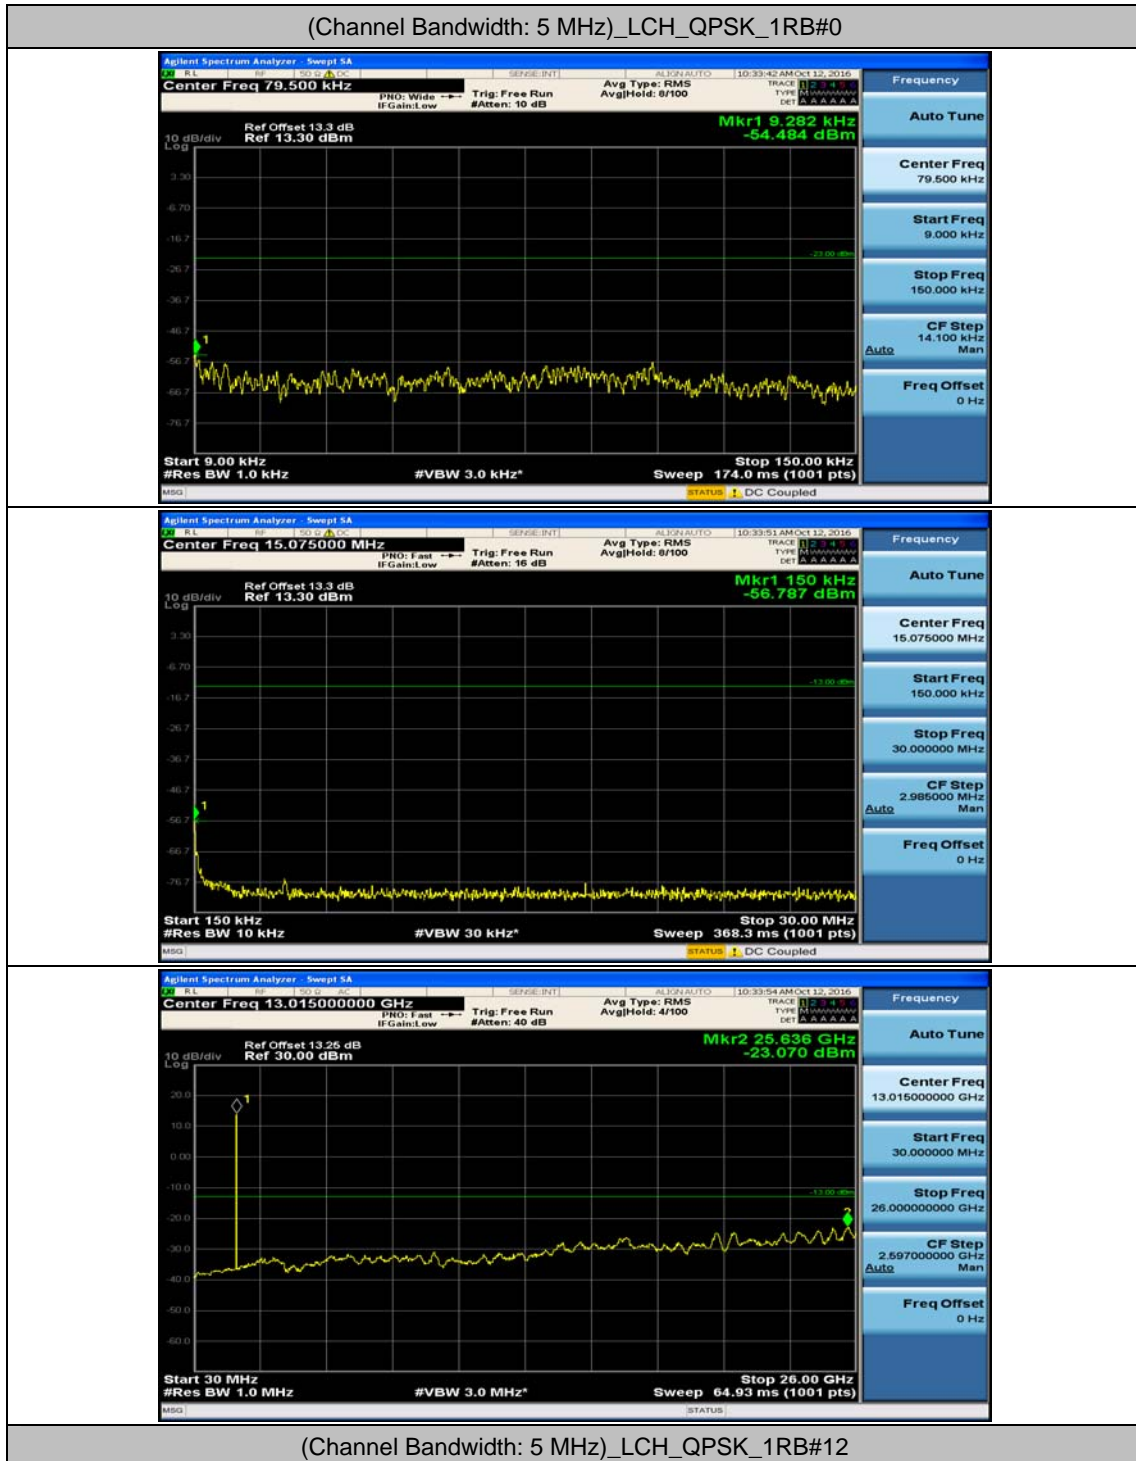

(Channel Bandwidth: 3 MHz)_LCH_16QAM_1RB#0

(Channel Bandwidth: 3 MHz)_MCH_16QAM_1RB#0

(Channel Bandwidth: 3 MHz)_HCH_16QAM_1RB#0

Channel Bandwidth: 5 MHz

(Channel Bandwidth: 5 MHz)_MCH_QPSK_1RB#0

(Channel Bandwidth: 5 MHz)_HCH_QPSK_1RB#0

(Channel Bandwidth: 5 MHz)_LCH_16QAM_1RB#0

(Channel Bandwidth: 5 MHz)_MCH_16QAM_1RB#0

(Channel Bandwidth: 5 MHz)_HCH_16QAM_1RB#0

Channel Bandwidth: 10 MHz

Channel Bandwidth: 10 MHz_MCH_QPSK_1RB#0

Channel Bandwidth: 10 MHz_HCH_QPSK_1RB#0