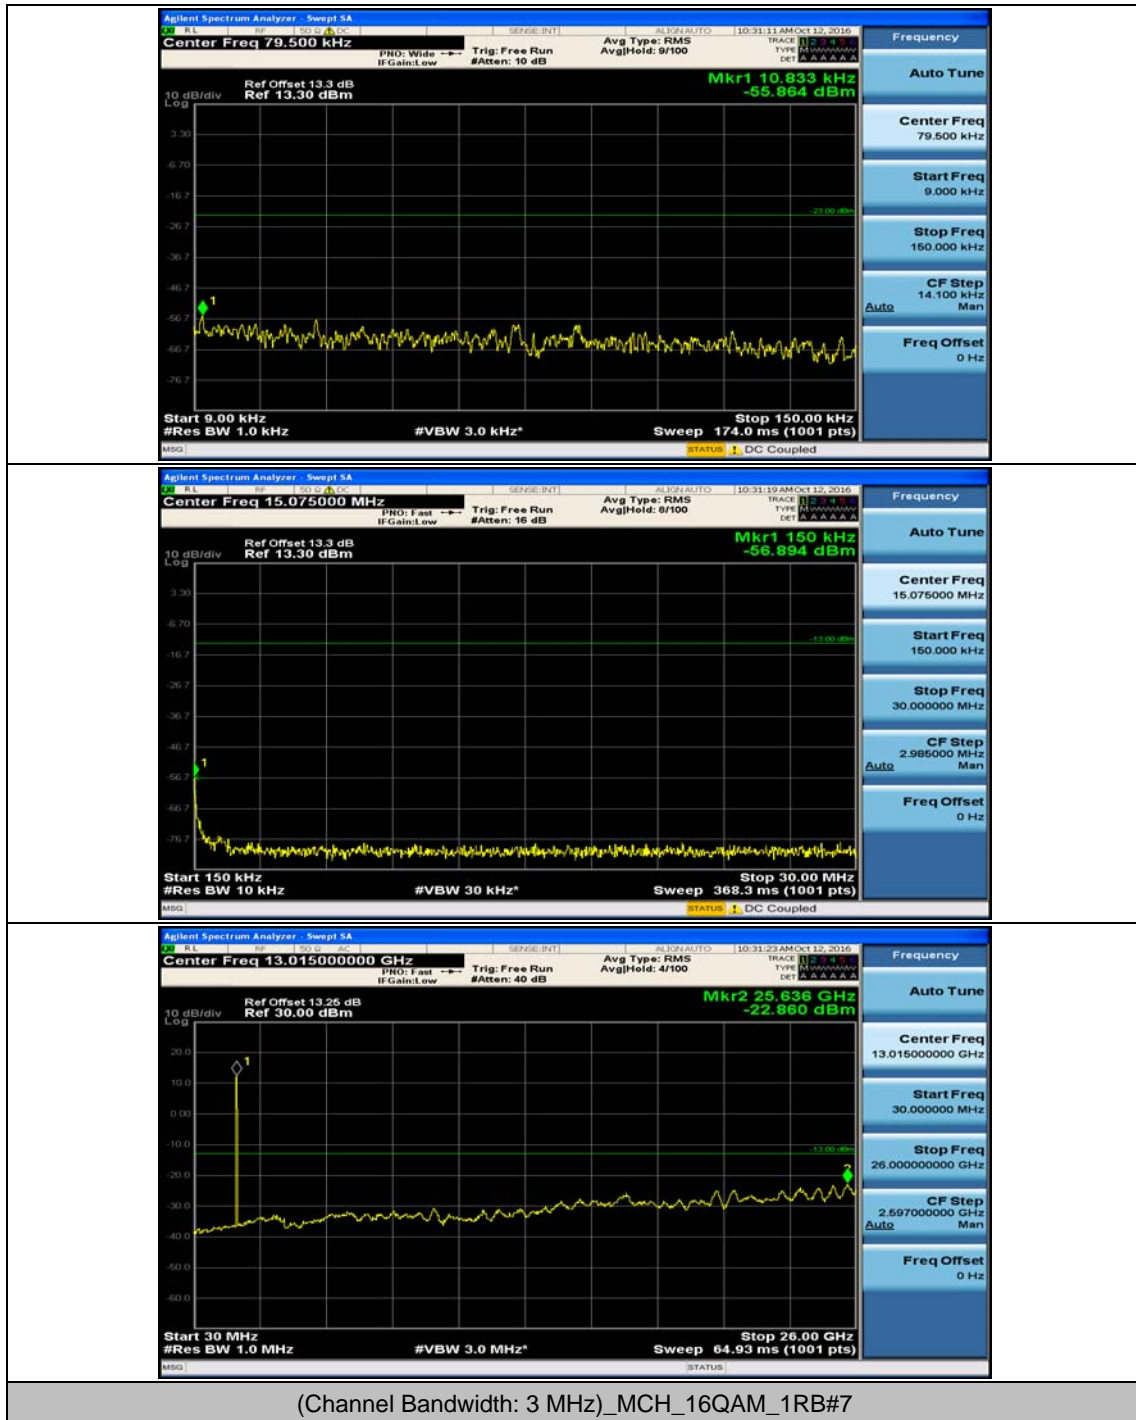

(Channel Bandwidth: 3 MHz)_LCH_16QAM_1RB#0

(Channel Bandwidth: 3 MHz)_MCH_16QAM_1RB#0

(Channel Bandwidth: 3 MHz)_HCH_16QAM_1RB#0

Channel Bandwidth: 5 MHz

(Channel Bandwidth: 5 MHz)_MCH_QPSK_1RB#0

(Channel Bandwidth: 5 MHz)_HCH_QPSK_1RB#0

(Channel Bandwidth: 5 MHz)_LCH_16QAM_1RB#0

(Channel Bandwidth: 5 MHz)_MCH_16QAM_1RB#0

(Channel Bandwidth: 5 MHz)_HCH_16QAM_1RB#0

Channel Bandwidth: 10 MHz

Channel Bandwidth: 10 MHz_MCH_QPSK_1RB#0

Channel Bandwidth: 10 MHz_HCH_QPSK_1RB#0