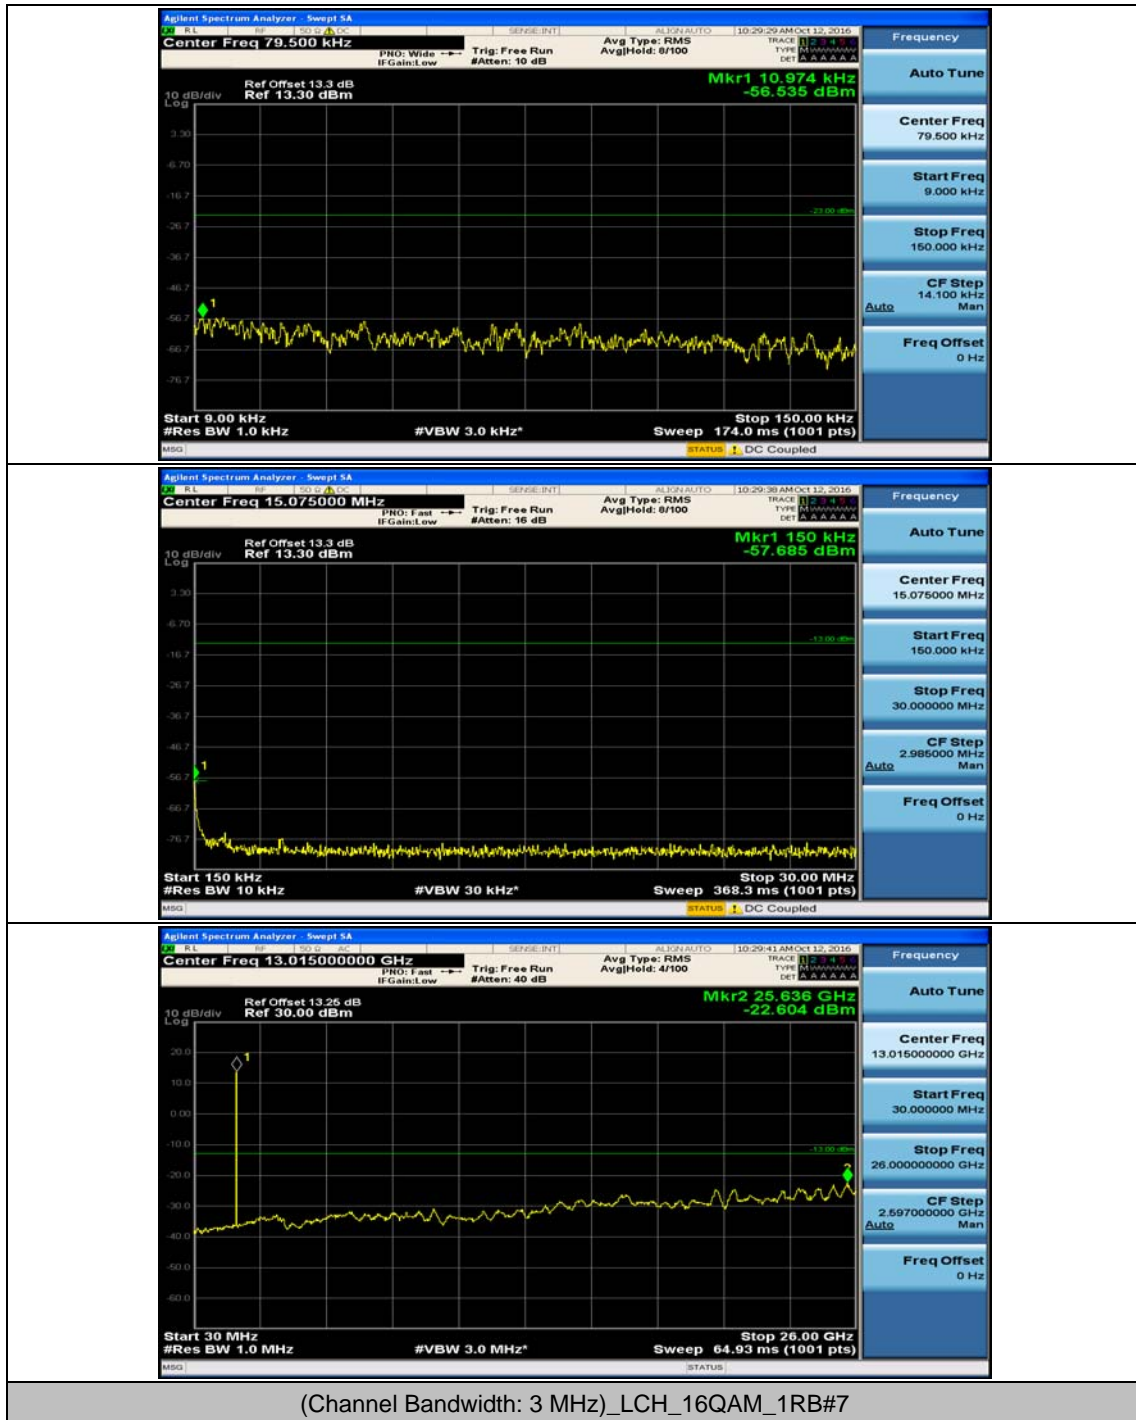

(Channel Bandwidth: 3 MHz)_LCH_16QAM_1RB#0

(Channel Bandwidth: 3 MHz)_MCH_16QAM_1RB#0

(Channel Bandwidth: 3 MHz)_HCH_16QAM_1RB#0

Channel Bandwidth: 5 MHz

(Channel Bandwidth: 5 MHz)_MCH_QPSK_1RB#0

(Channel Bandwidth: 5 MHz)_HCH_QPSK_1RB#0

(Channel Bandwidth: 5 MHz)_LCH_16QAM_1RB#0

(Channel Bandwidth: 5 MHz)_MCH_16QAM_1RB#0

(Channel Bandwidth: 5 MHz)_HCH_16QAM_1RB#0

Channel Bandwidth: 10 MHz

Channel Bandwidth: 10 MHz_MCH_QPSK_1RB#0

Channel Bandwidth: 10 MHz_HCH_QPSK_1RB#0