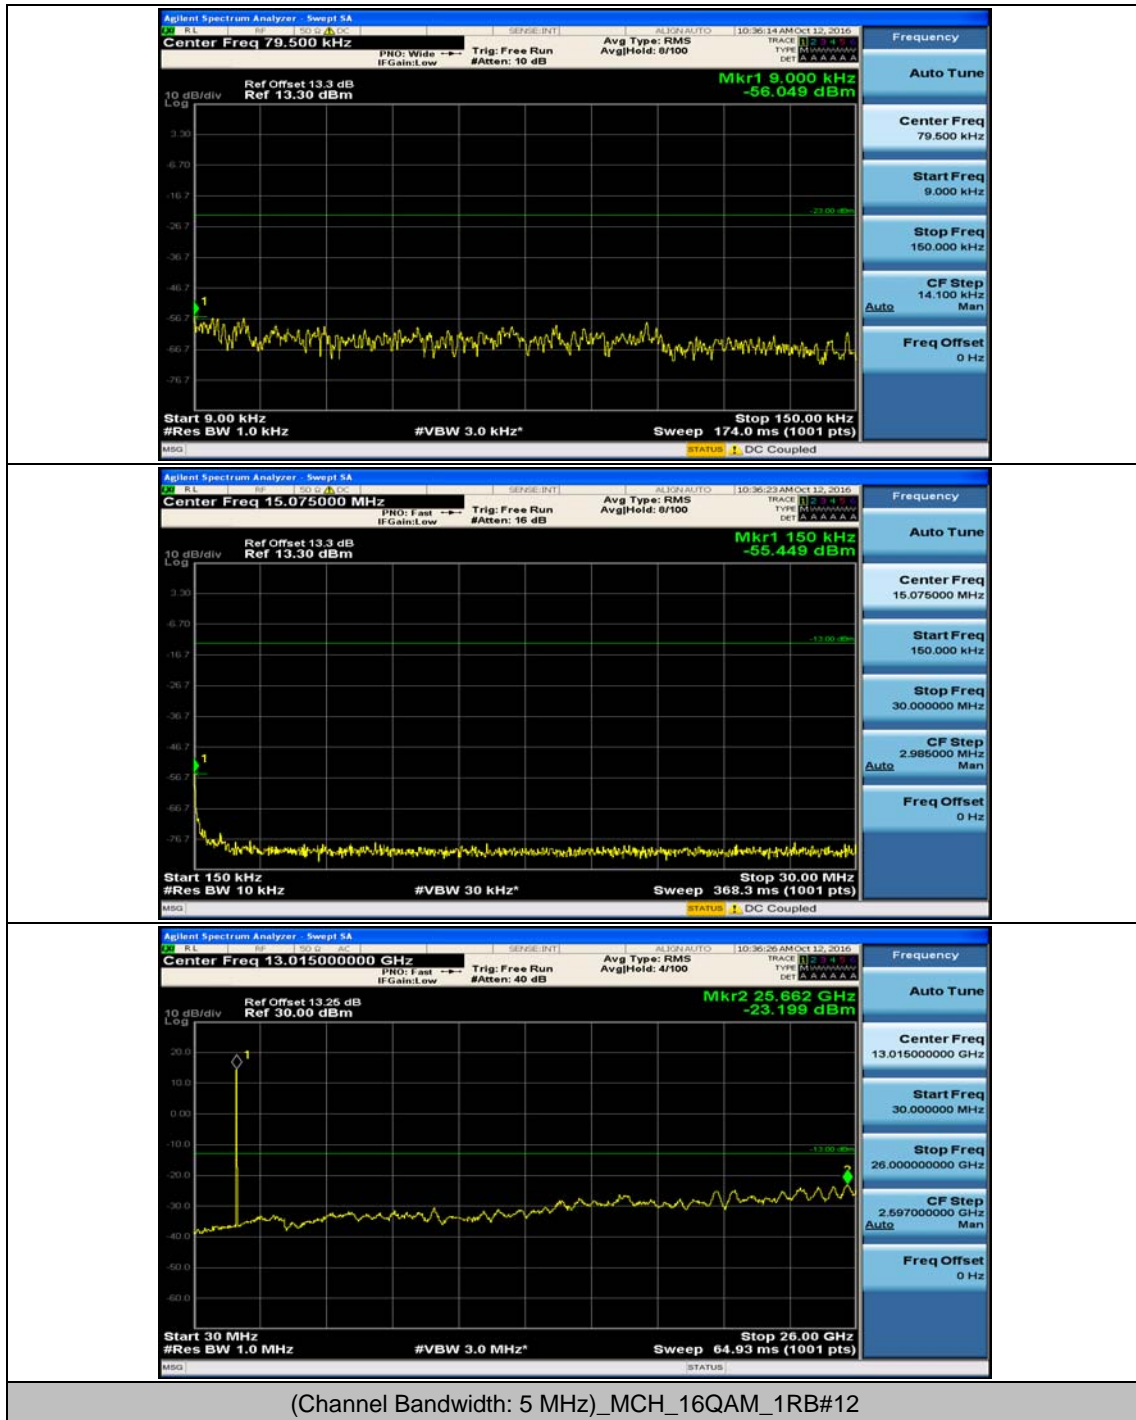

(Channel Bandwidth: 3 MHz)_LCH_16QAM_1RB#0

(Channel Bandwidth: 3 MHz)_MCH_16QAM_1RB#0

(Channel Bandwidth: 3 MHz)_HCH_16QAM_1RB#0

Channel Bandwidth: 5 MHz

(Channel Bandwidth: 5 MHz)_MCH_QPSK_1RB#0

(Channel Bandwidth: 5 MHz)_HCH_QPSK_1RB#0

(Channel Bandwidth: 5 MHz)_LCH_16QAM_1RB#0

(Channel Bandwidth: 5 MHz)_MCH_16QAM_1RB#0

(Channel Bandwidth: 5 MHz)_HCH_16QAM_1RB#0

Channel Bandwidth: 10 MHz

Channel Bandwidth: 10 MHz_MCH_QPSK_1RB#0

Channel Bandwidth: 10 MHz_HCH_QPSK_1RB#0