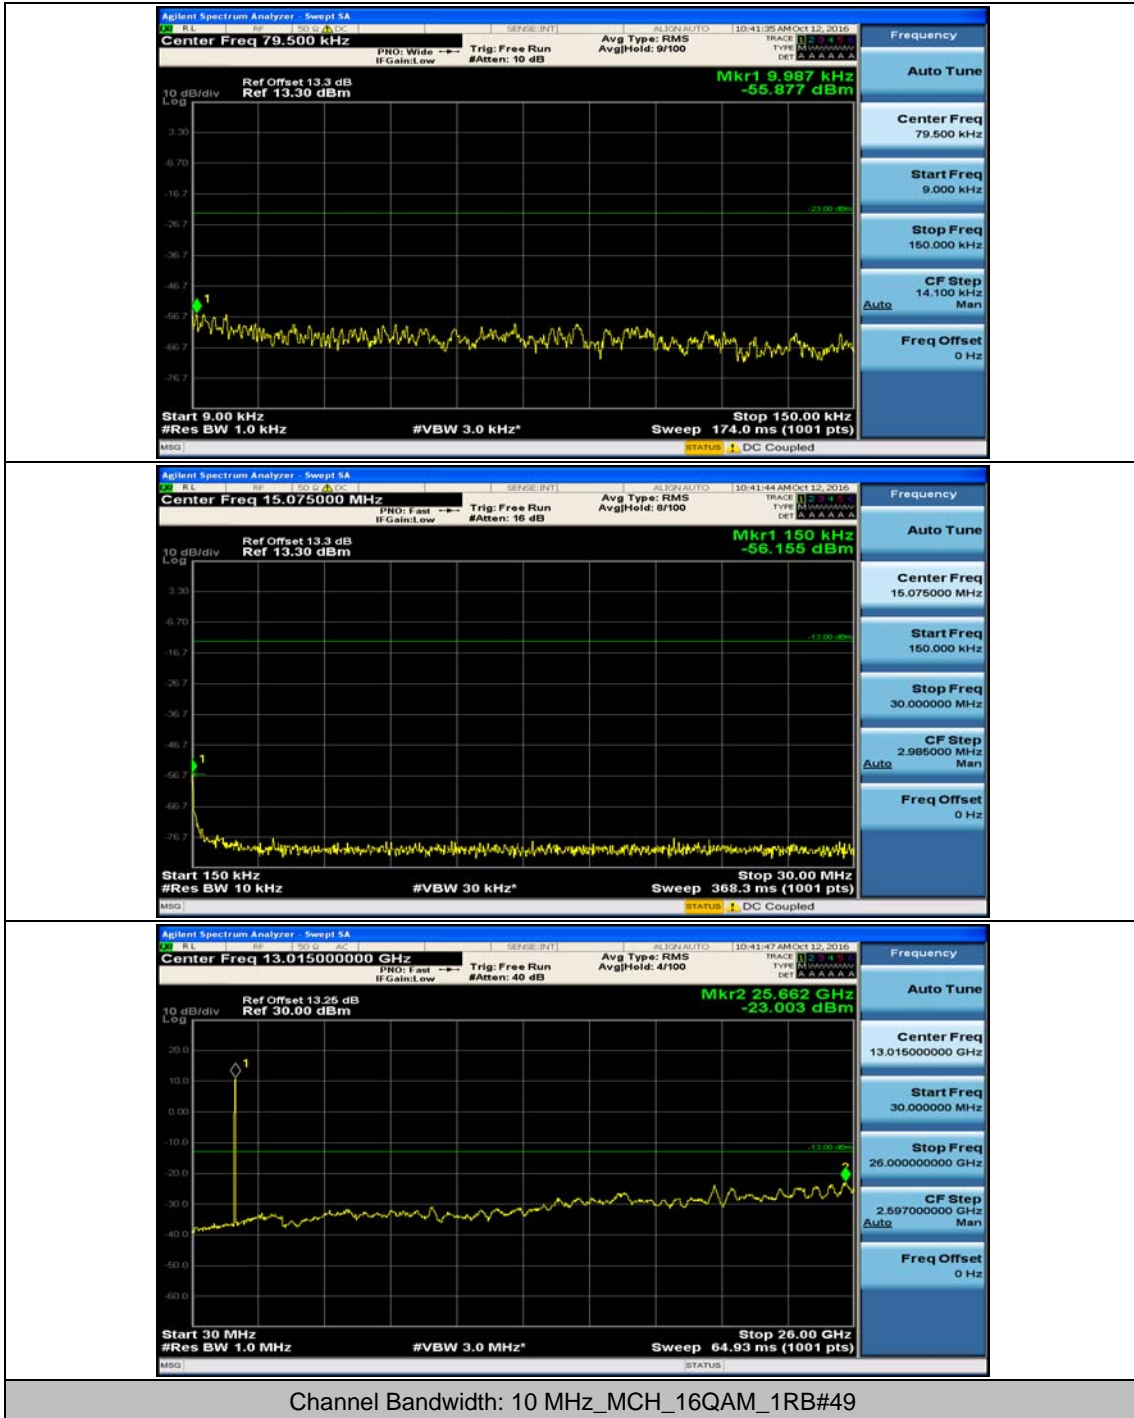

(Channel Bandwidth: 3 MHz)_LCH_16QAM_1RB#0

(Channel Bandwidth: 3 MHz)_MCH_16QAM_1RB#0

(Channel Bandwidth: 3 MHz)_HCH_16QAM_1RB#0

Channel Bandwidth: 5 MHz

(Channel Bandwidth: 5 MHz)_MCH_QPSK_1RB#0

(Channel Bandwidth: 5 MHz)_HCH_QPSK_1RB#0

(Channel Bandwidth: 5 MHz)_LCH_16QAM_1RB#0

(Channel Bandwidth: 5 MHz)_MCH_16QAM_1RB#0

(Channel Bandwidth: 5 MHz)_HCH_16QAM_1RB#0

Channel Bandwidth: 10 MHz

Channel Bandwidth: 10 MHz_MCH_QPSK_1RB#0

Channel Bandwidth: 10 MHz_HCH_QPSK_1RB#0

Channel Bandwidth: 10 MHz_HCH_QPSK_1RB#24

Channel Bandwidth: 10 MHz_LCH_16QAM_1RB#0

Channel Bandwidth: 10 MHz_MCH_16QAM_1RB#0

Channel Bandwidth: 10 MHz_HCH_16QAM_1RB#0

Channel Bandwidth: 15 MHz