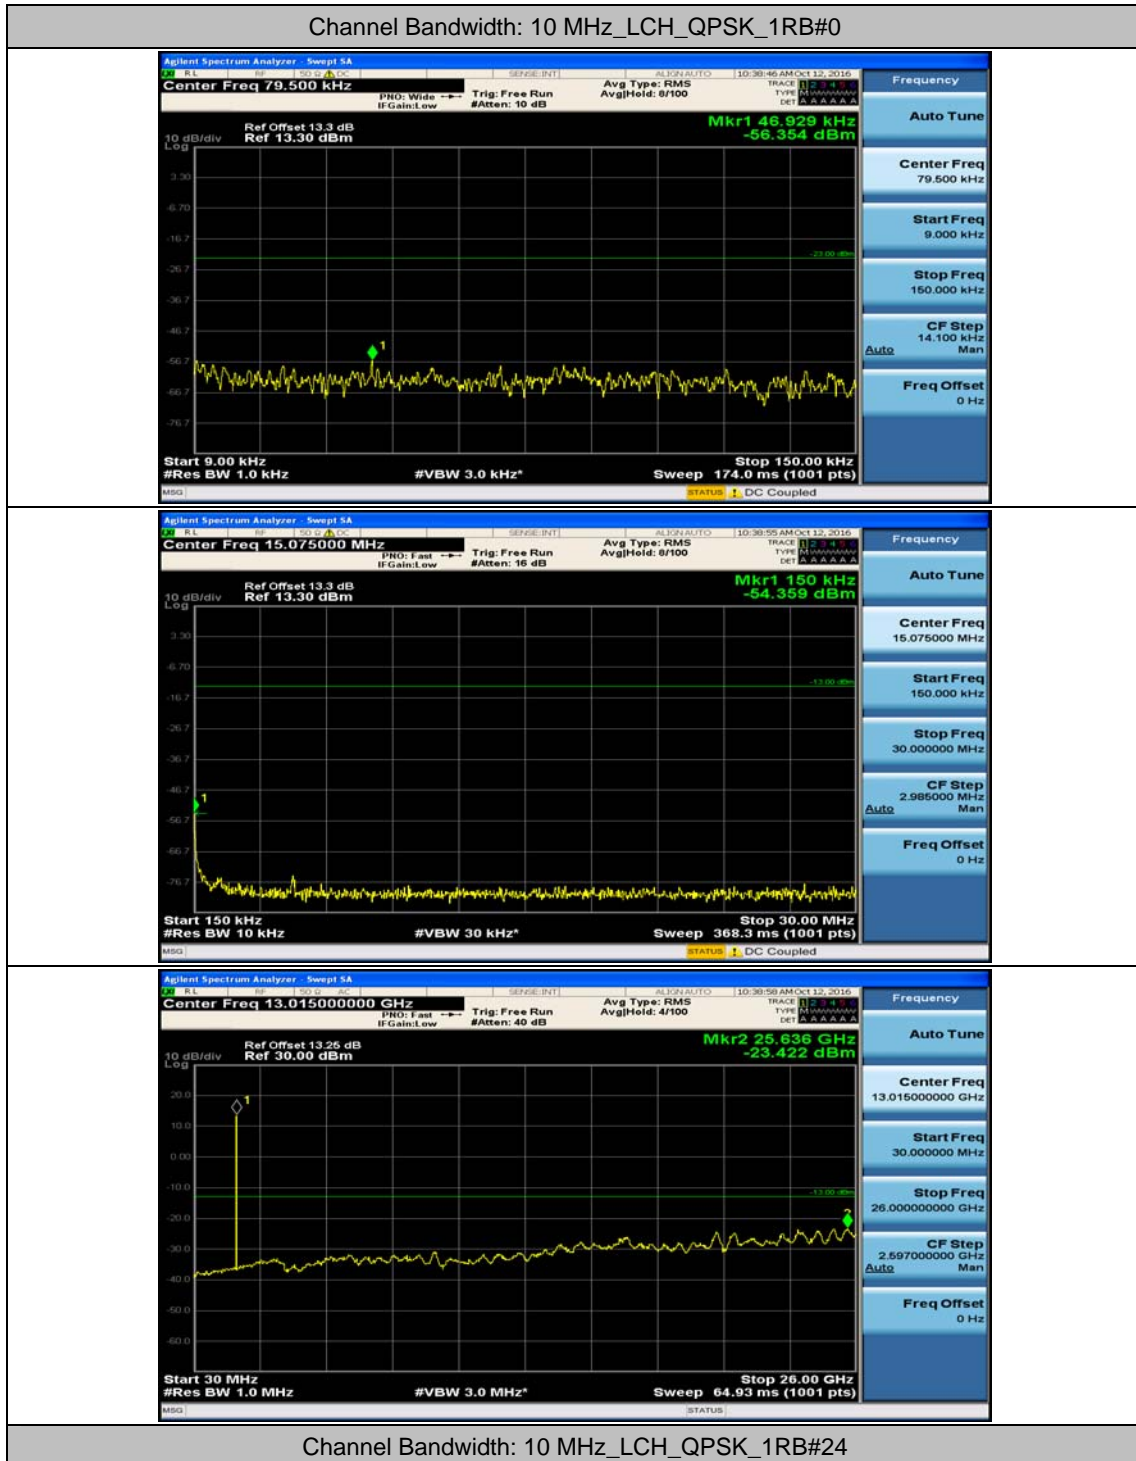

(Channel Bandwidth: 3 MHz)_LCH_16QAM_1RB#0

(Channel Bandwidth: 3 MHz)_MCH_16QAM_1RB#0

(Channel Bandwidth: 3 MHz)_HCH_16QAM_1RB#0

Channel Bandwidth: 5 MHz

(Channel Bandwidth: 5 MHz)_MCH_QPSK_1RB#0

(Channel Bandwidth: 5 MHz)_HCH_QPSK_1RB#0

(Channel Bandwidth: 5 MHz)_LCH_16QAM_1RB#0

(Channel Bandwidth: 5 MHz)_MCH_16QAM_1RB#0

(Channel Bandwidth: 5 MHz)_HCH_16QAM_1RB#0

Channel Bandwidth: 10 MHz

Channel Bandwidth: 10 MHz_MCH_QPSK_1RB#0

Channel Bandwidth: 10 MHz_HCH_QPSK_1RB#0