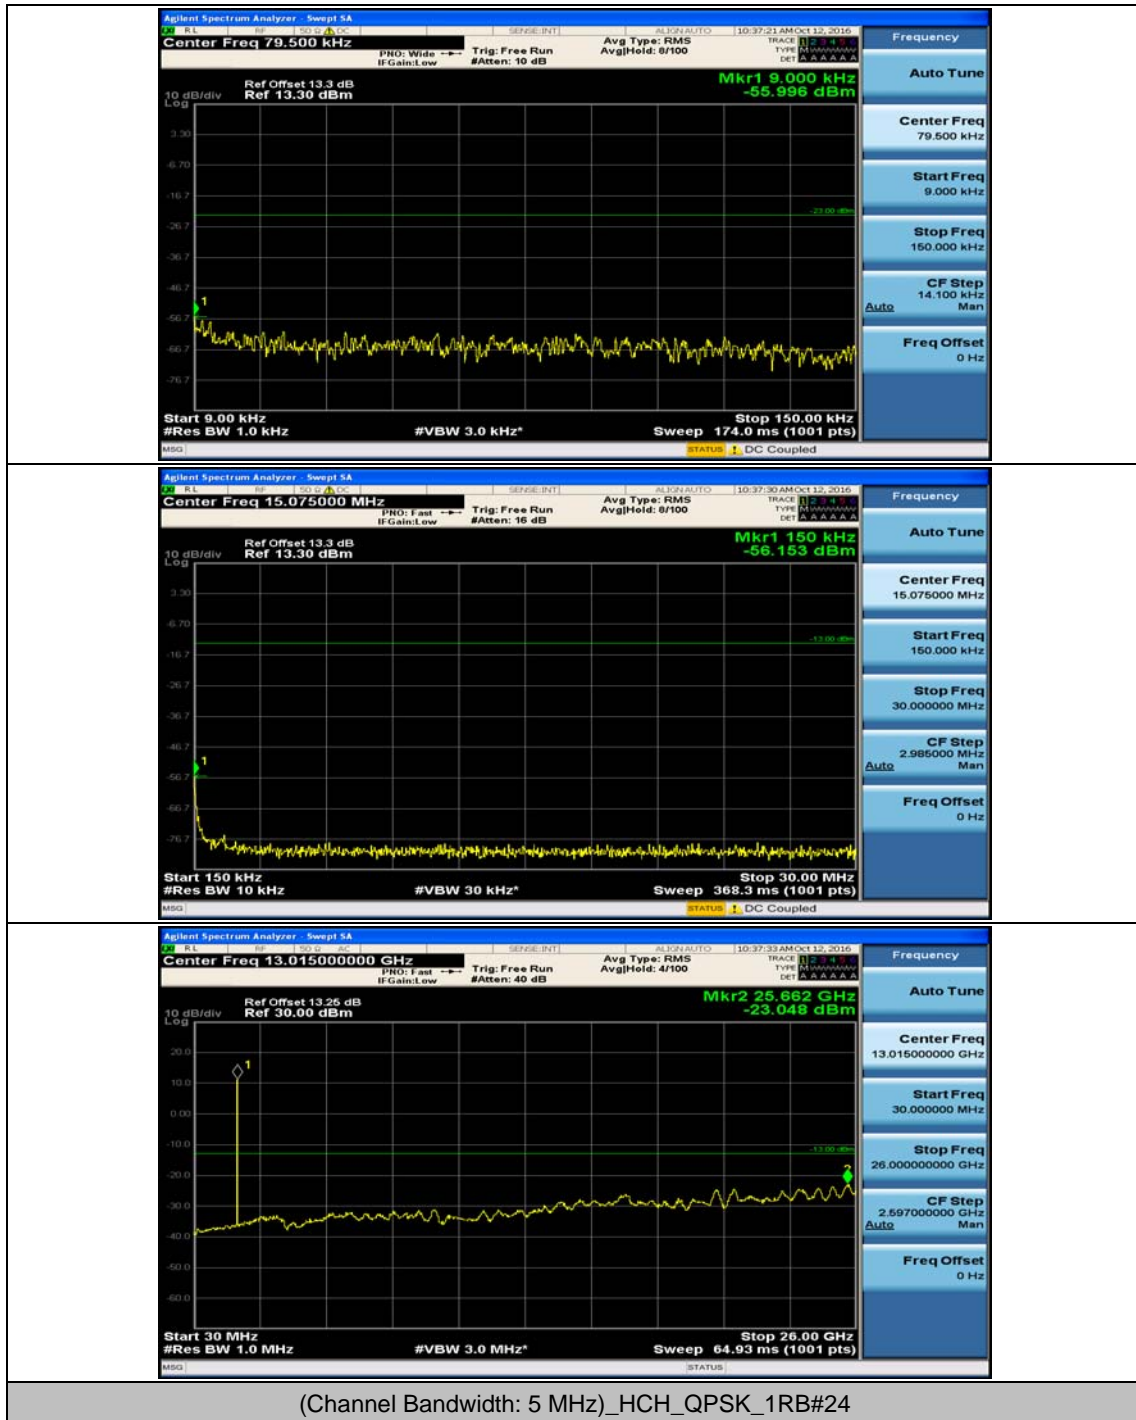

(Channel Bandwidth: 3 MHz)_LCH_16QAM_1RB#0

(Channel Bandwidth: 3 MHz)_MCH_16QAM_1RB#0

(Channel Bandwidth: 3 MHz)_HCH_16QAM_1RB#0

Channel Bandwidth: 5 MHz

(Channel Bandwidth: 5 MHz)_MCH_QPSK_1RB#0

(Channel Bandwidth: 5 MHz)_HCH_QPSK_1RB#0

(Channel Bandwidth: 5 MHz)_LCH_16QAM_1RB#0

(Channel Bandwidth: 5 MHz)_MCH_16QAM_1RB#0

(Channel Bandwidth: 5 MHz)_HCH_16QAM_1RB#0

Channel Bandwidth: 10 MHz

Channel Bandwidth: 10 MHz_MCH_QPSK_1RB#0

Channel Bandwidth: 10 MHz_HCH_QPSK_1RB#0