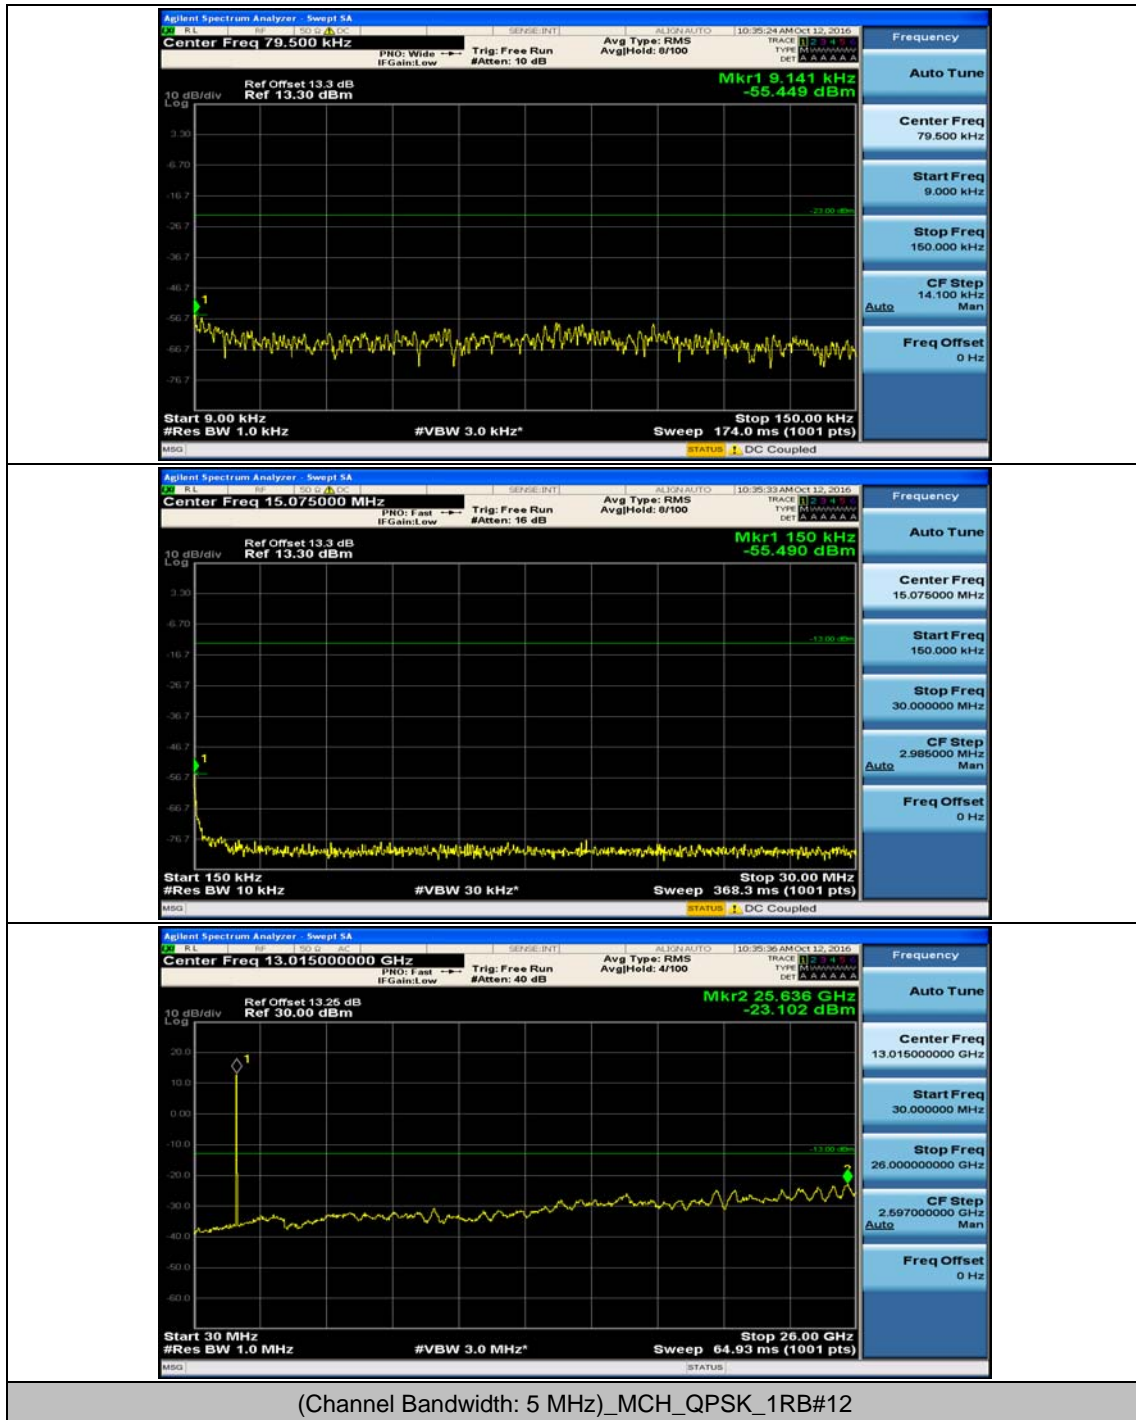

(Channel Bandwidth: 3 MHz)_LCH_16QAM_1RB#0

(Channel Bandwidth: 3 MHz)_MCH_16QAM_1RB#0

(Channel Bandwidth: 3 MHz)_HCH_16QAM_1RB#0

Channel Bandwidth: 5 MHz

(Channel Bandwidth: 5 MHz)_MCH_QPSK_1RB#0

(Channel Bandwidth: 5 MHz)_HCH_QPSK_1RB#0

(Channel Bandwidth: 5 MHz)_LCH_16QAM_1RB#0

(Channel Bandwidth: 5 MHz)_MCH_16QAM_1RB#0

(Channel Bandwidth: 5 MHz)_HCH_16QAM_1RB#0

Channel Bandwidth: 10 MHz

Channel Bandwidth: 10 MHz_MCH_QPSK_1RB#0

Channel Bandwidth: 10 MHz_HCH_QPSK_1RB#0