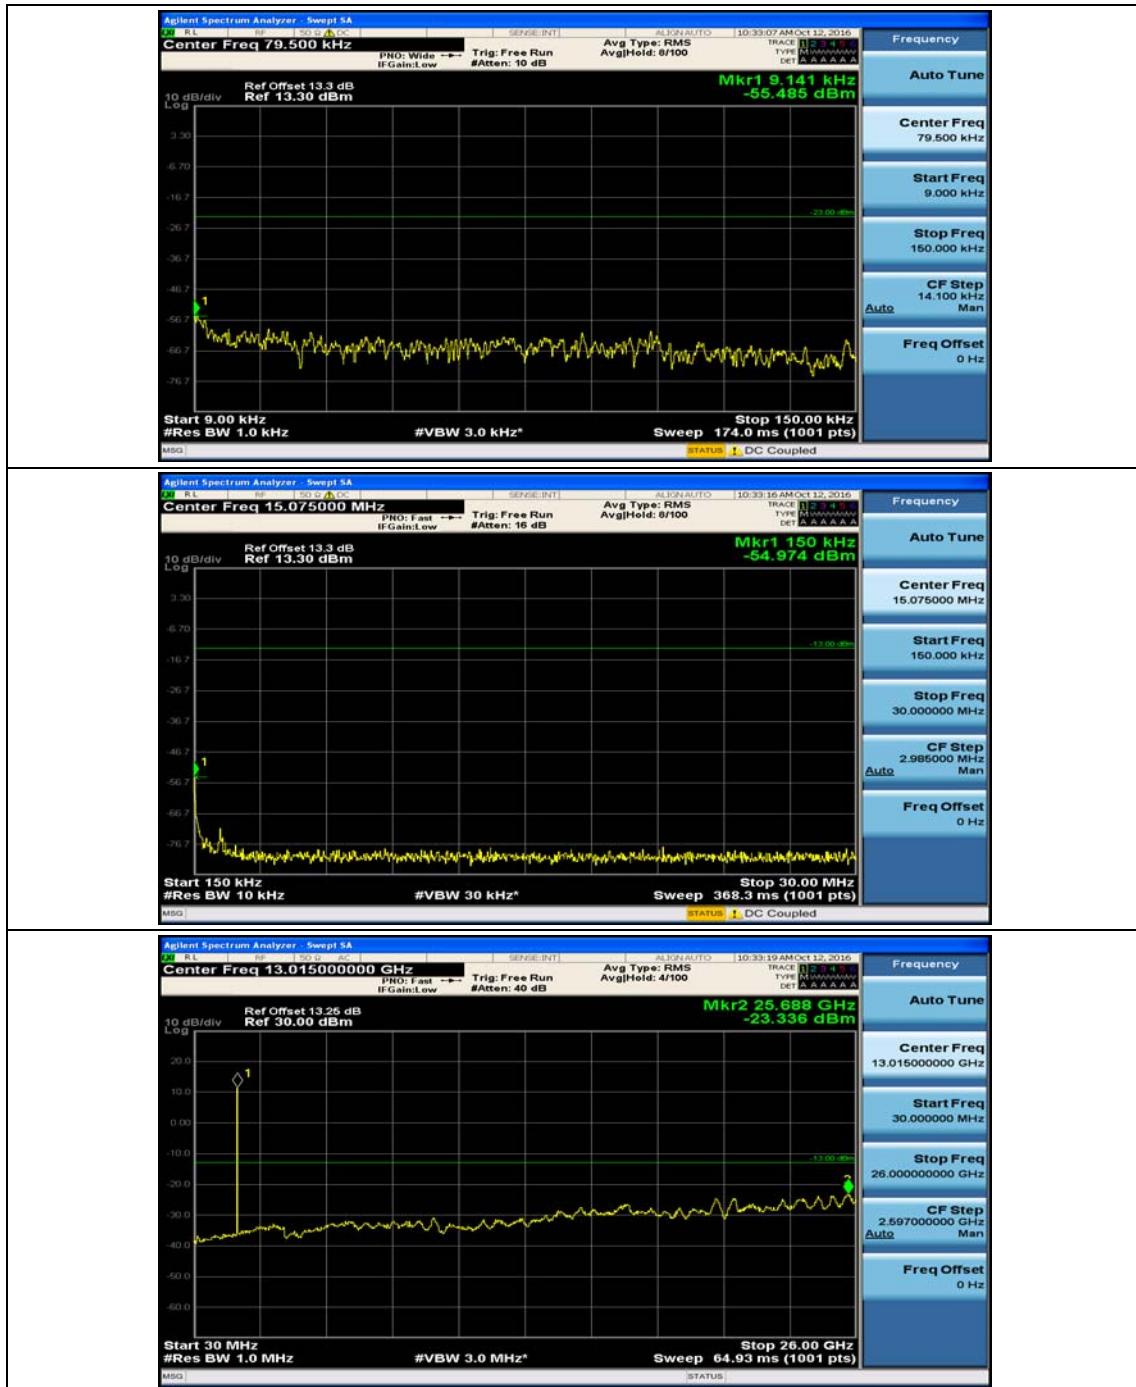

(Channel Bandwidth: 3 MHz)_LCH_16QAM_1RB#0

(Channel Bandwidth: 3 MHz)_MCH_16QAM_1RB#0

(Channel Bandwidth: 3 MHz)_HCH_16QAM_1RB#0

Channel Bandwidth: 5 MHz

(Channel Bandwidth: 5 MHz)_MCH_QPSK_1RB#0

(Channel Bandwidth: 5 MHz)_HCH_QPSK_1RB#0

(Channel Bandwidth: 5 MHz)_LCH_16QAM_1RB#0

(Channel Bandwidth: 5 MHz)_MCH_16QAM_1RB#0

(Channel Bandwidth: 5 MHz)_HCH_16QAM_1RB#0

Channel Bandwidth: 10 MHz

Channel Bandwidth: 10 MHz_MCH_QPSK_1RB#0

Channel Bandwidth: 10 MHz_HCH_QPSK_1RB#0