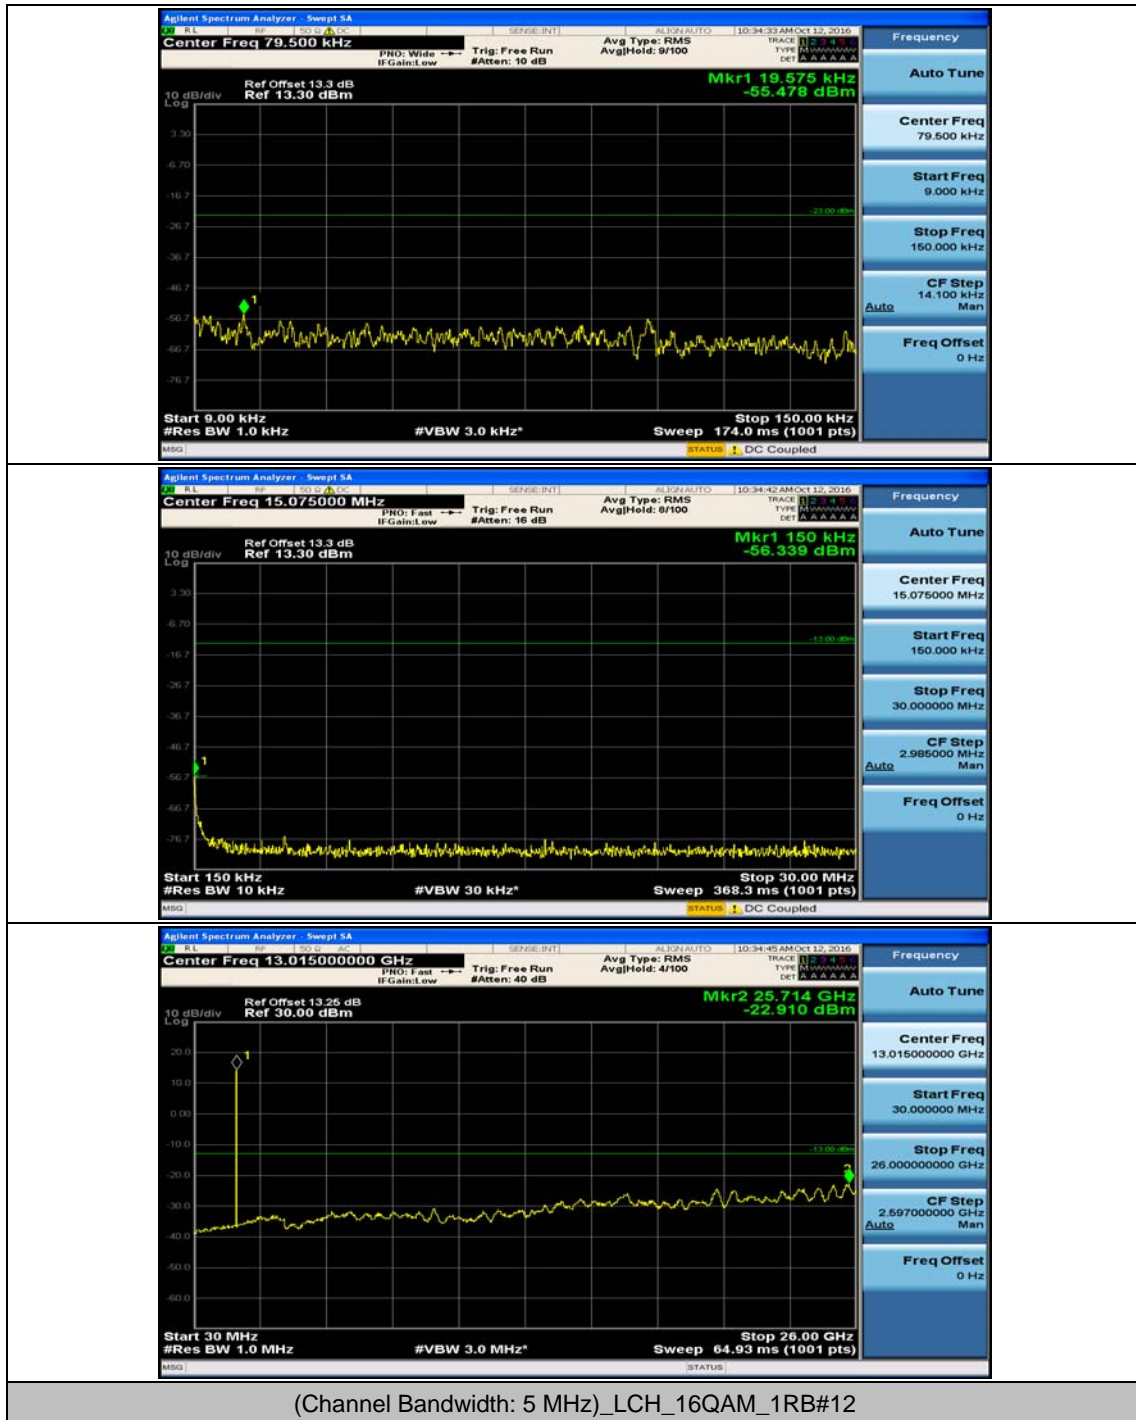

(Channel Bandwidth: 3 MHz)_LCH_16QAM_1RB#0

(Channel Bandwidth: 3 MHz)_MCH_16QAM_1RB#0

(Channel Bandwidth: 3 MHz)_HCH_16QAM_1RB#0

Channel Bandwidth: 5 MHz

(Channel Bandwidth: 5 MHz)_MCH_QPSK_1RB#0

(Channel Bandwidth: 5 MHz)_HCH_QPSK_1RB#0

(Channel Bandwidth: 5 MHz)_LCH_16QAM_1RB#0

(Channel Bandwidth: 5 MHz)_MCH_16QAM_1RB#0

(Channel Bandwidth: 5 MHz)_HCH_16QAM_1RB#0

Channel Bandwidth: 10 MHz

Channel Bandwidth: 10 MHz_MCH_QPSK_1RB#0

Channel Bandwidth: 10 MHz_HCH_QPSK_1RB#0