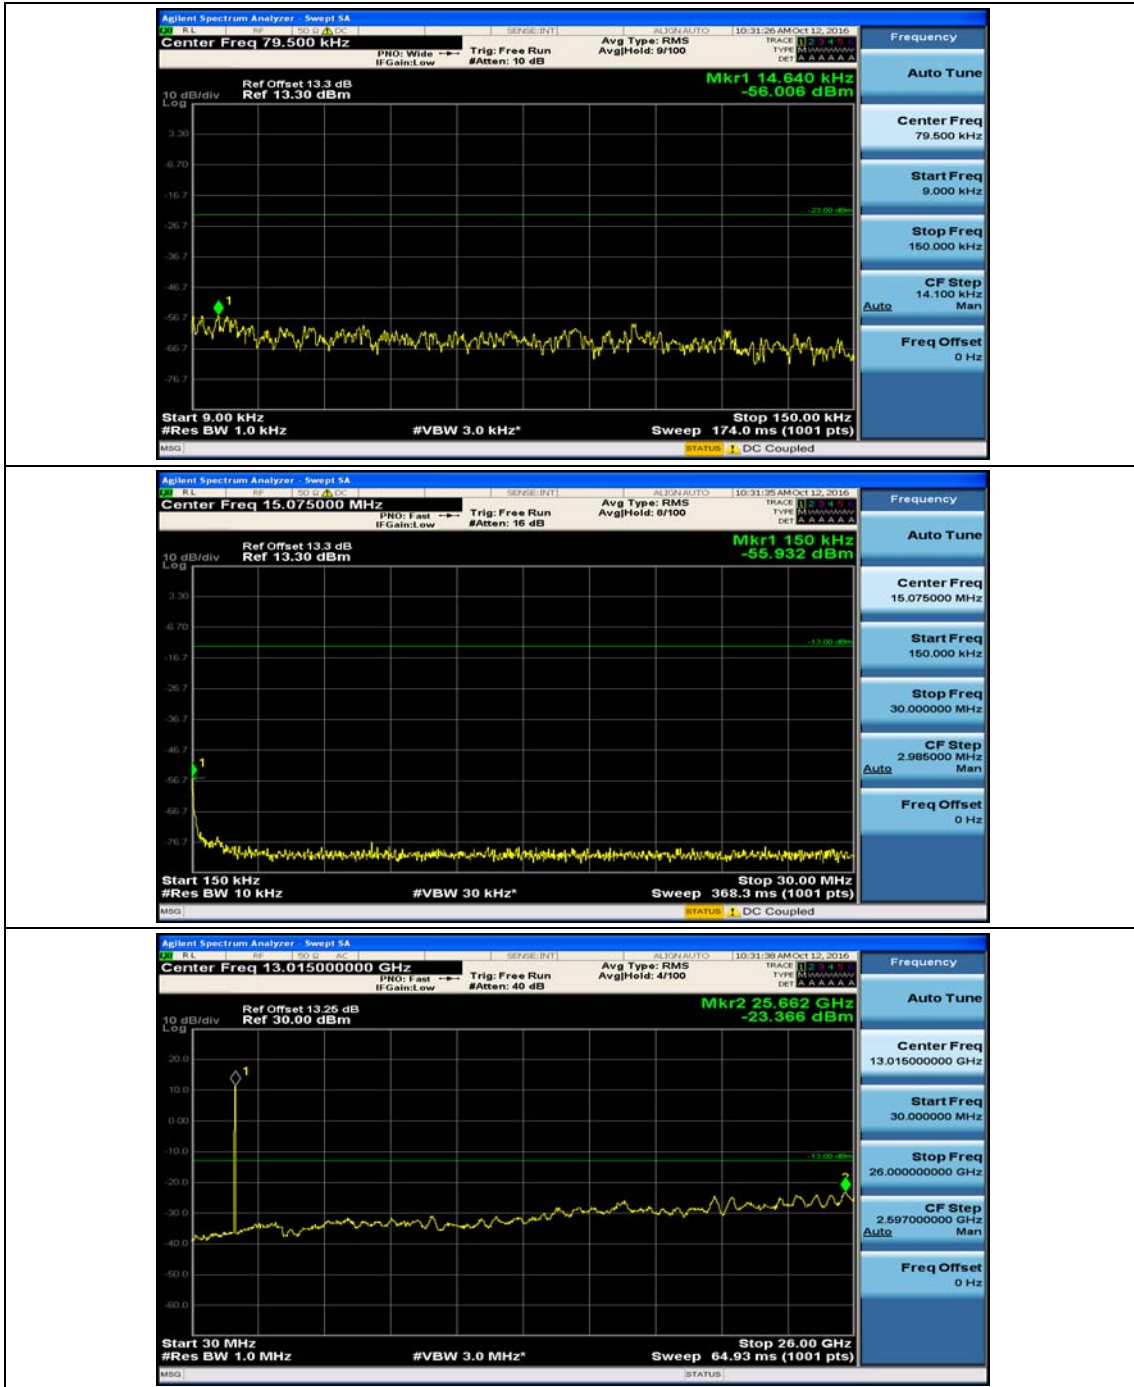

(Channel Bandwidth: 3 MHz)_LCH_16QAM_1RB#0

(Channel Bandwidth: 3 MHz)_MCH_16QAM_1RB#0

(Channel Bandwidth: 3 MHz)_HCH_16QAM_1RB#0

Channel Bandwidth: 5 MHz

(Channel Bandwidth: 5 MHz)_MCH_QPSK_1RB#0

(Channel Bandwidth: 5 MHz)_HCH_QPSK_1RB#0

(Channel Bandwidth: 5 MHz)_LCH_16QAM_1RB#0

(Channel Bandwidth: 5 MHz)_MCH_16QAM_1RB#0

(Channel Bandwidth: 5 MHz)_HCH_16QAM_1RB#0

Channel Bandwidth: 10 MHz

Channel Bandwidth: 10 MHz_MCH_QPSK_1RB#0

Channel Bandwidth: 10 MHz_HCH_QPSK_1RB#0