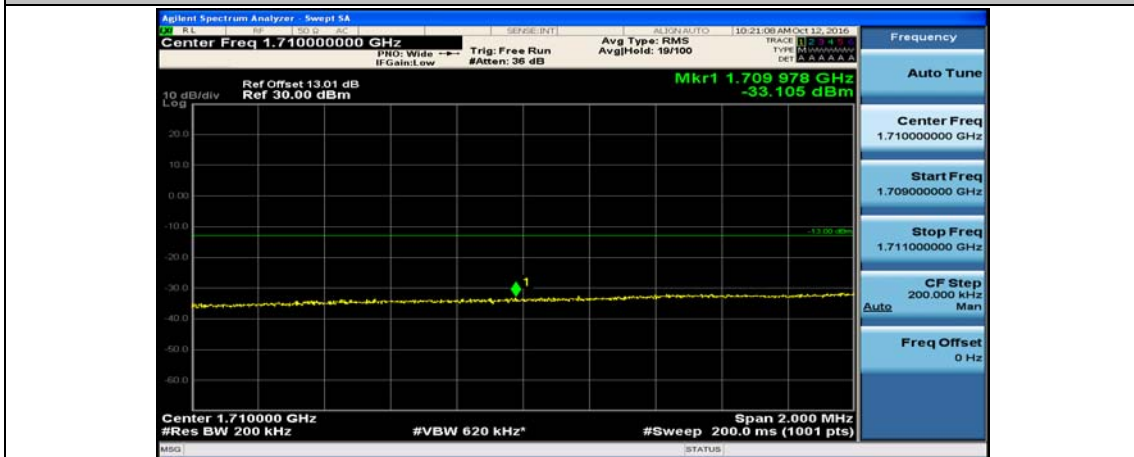

(Channel Bandwidth:20 MHz)_LCH_16QAM_50RB#25