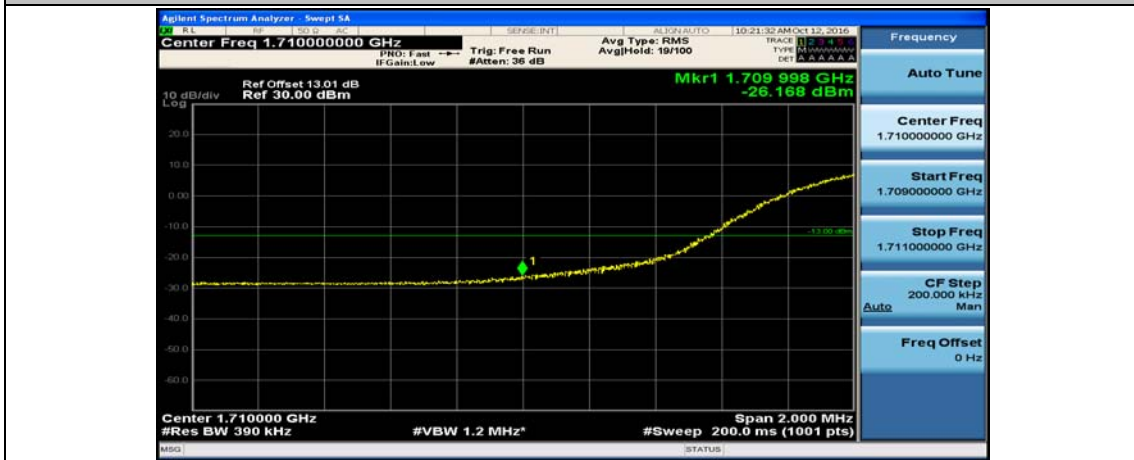

(Channel Bandwidth:20 MHz)_LCH_16QAM_1RB#99

(Channel Bandwidth:20 MHz)_LCH_16QAM_50RB#0

(Channel Bandwidth:20 MHz)_LCH_16QAM_50RB#25

(Channel Bandwidth:20 MHz)_LCH_16QAM_50RB#50

(Channel Bandwidth:20 MHz)_LCH_16QAM_100RB#0