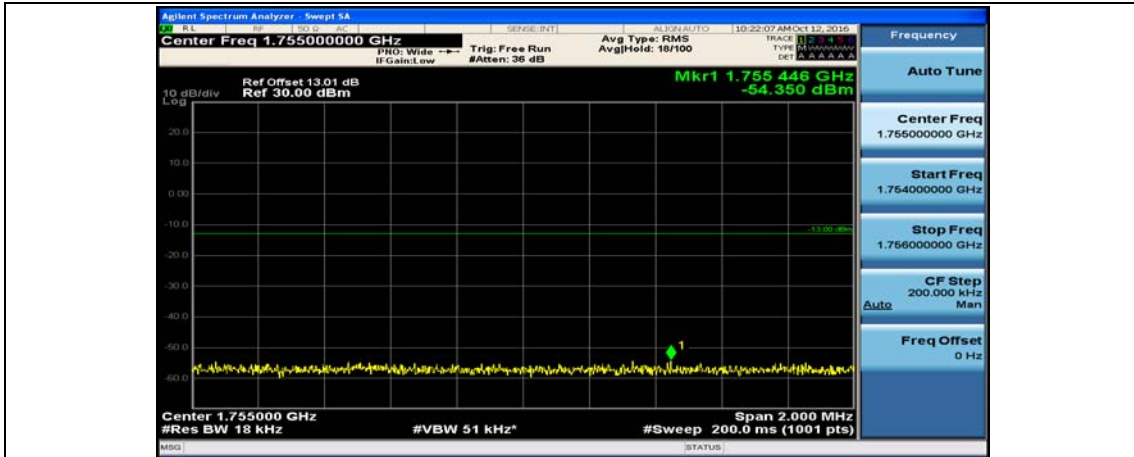

(Channel Bandwidth:20 MHz)_HCH_16QAM_1RB#49