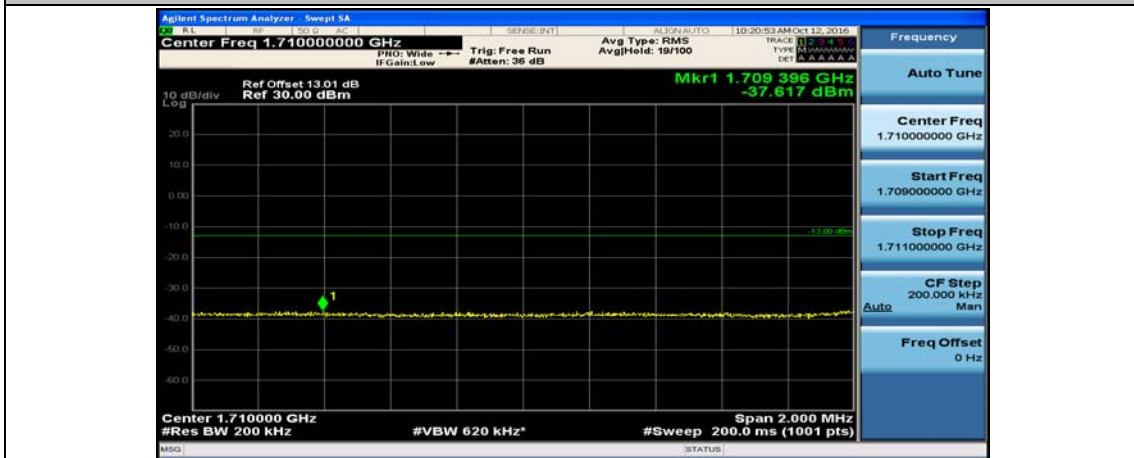

Channel Bandwidth: 20 MHz

(Channel Bandwidth:20 MHz)_LCH_QPSK_1RB#49

(Channel Bandwidth:20 MHz)_LCH_QPSK_1RB#99

(Channel Bandwidth:20 MHz)_LCH_QPSK_50RB#0

(Channel Bandwidth:20 MHz)_LCH_QPSK_50RB#25

(Channel Bandwidth:20 MHz)_LCH_QPSK_50RB#50