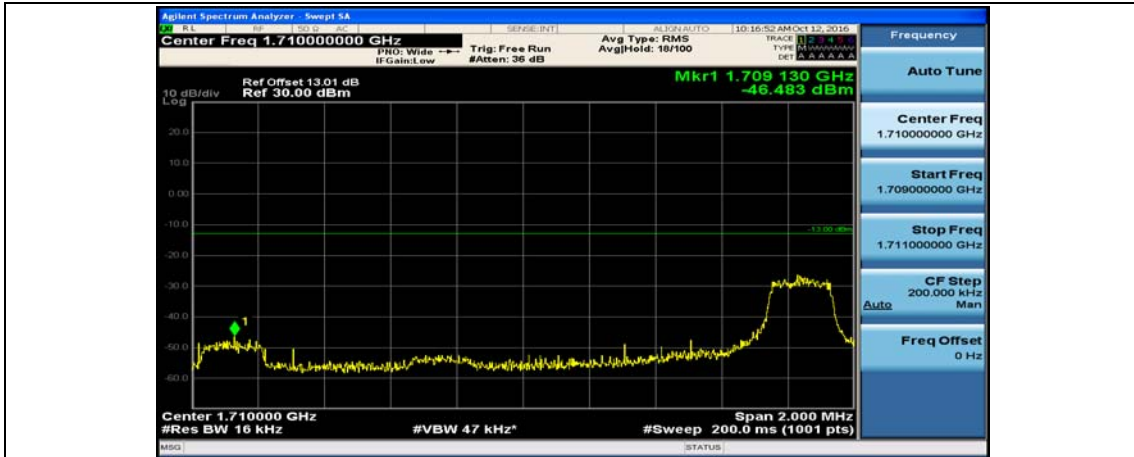

Channel Bandwidth: 10 MHz_HCH_16QAM_25RB#25

Channel Bandwidth: 10 MHz_HCH_16QAM_50RB#0

Channel Bandwidth: 15 MHz

(Channel Bandwidth:15 MHz)_LCH_QPSK_1RB#0

(Channel Bandwidth:15 MHz)_LCH_QPSK_1RB#37

(Channel Bandwidth:15 MHz)_LCH_QPSK_1RB#74

(Channel Bandwidth:15 MHz)_LCH_QPSK_37RB#0

(Channel Bandwidth:15 MHz)_LCH_QPSK_37RB#18

(Channel Bandwidth:15 MHz)_LCH_QPSK_37RB#38

(Channel Bandwidth:15 MHz)_LCH_QPSK_75RB#0

(Channel Bandwidth:15 MHz)_HCH_QPSK_1RB#0