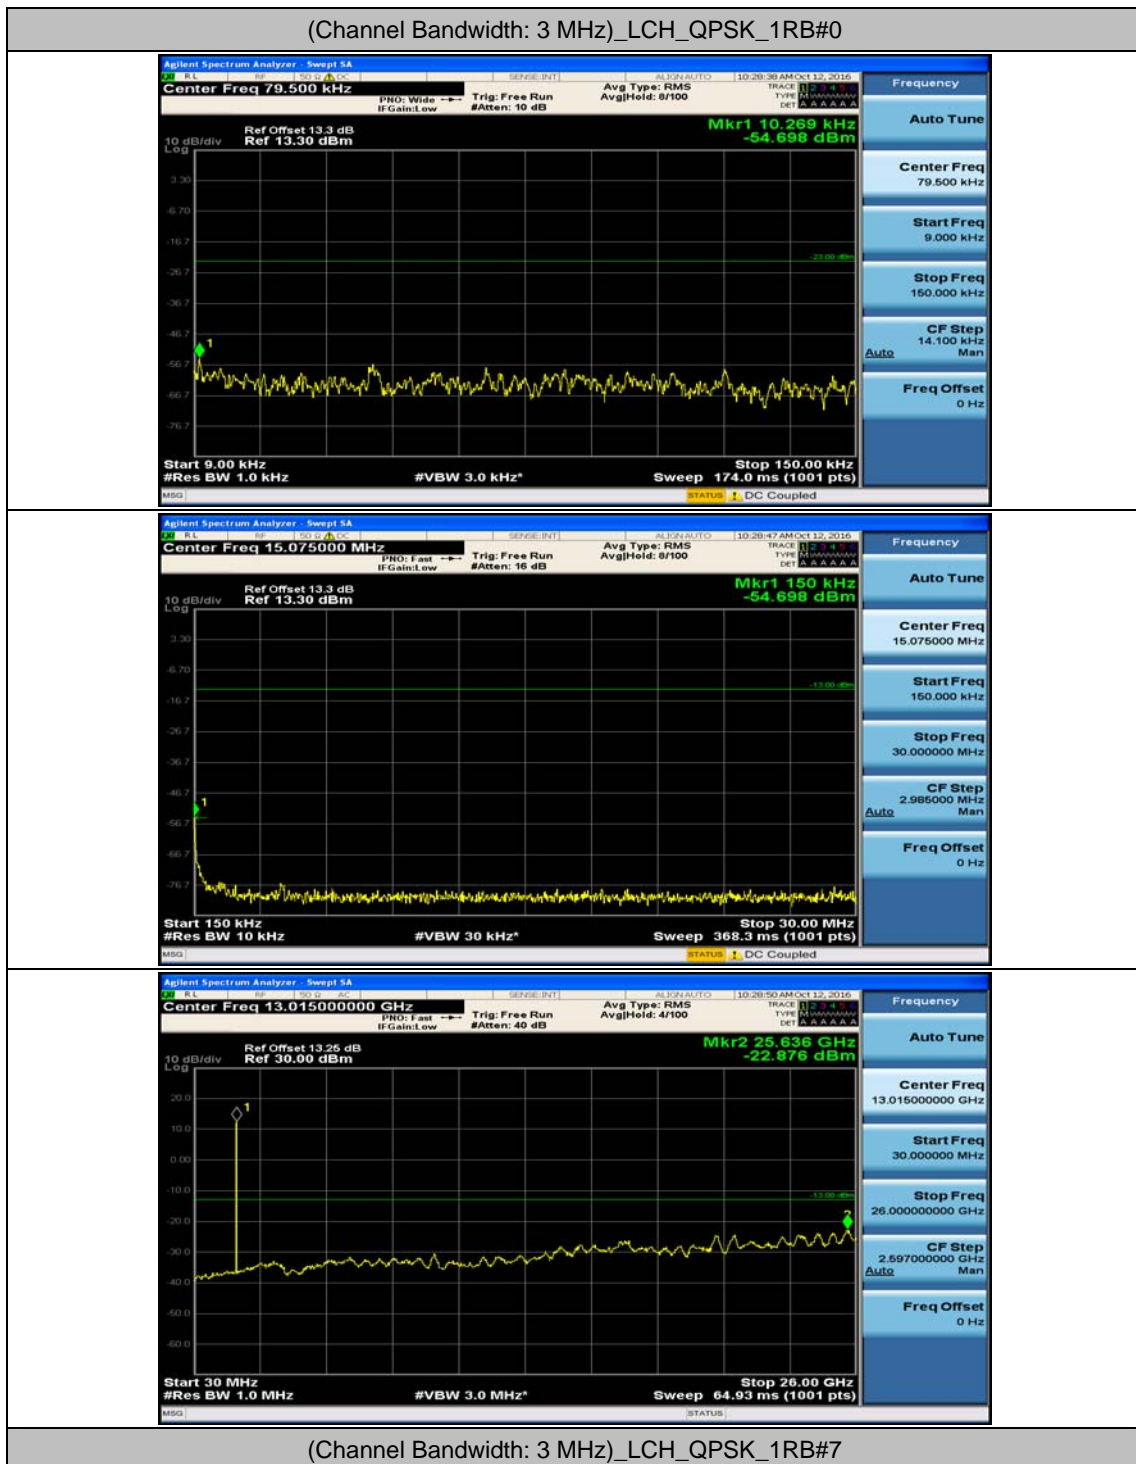

(Channel Bandwidth: 1.4 MHz)_HCH_QPSK_1RB#0

(Channel Bandwidth: 1.4 MHz)_LCH_16QAM_1RB#0

(Channel Bandwidth: 1.4 MHz)_MCH_16QAM_1RB#0

(Channel Bandwidth: 1.4 MHz)_HCH_16QAM_1RB#0

Channel Bandwidth: 3 MHz

(Channel Bandwidth: 3 MHz)_MCH_QPSK_1RB#0