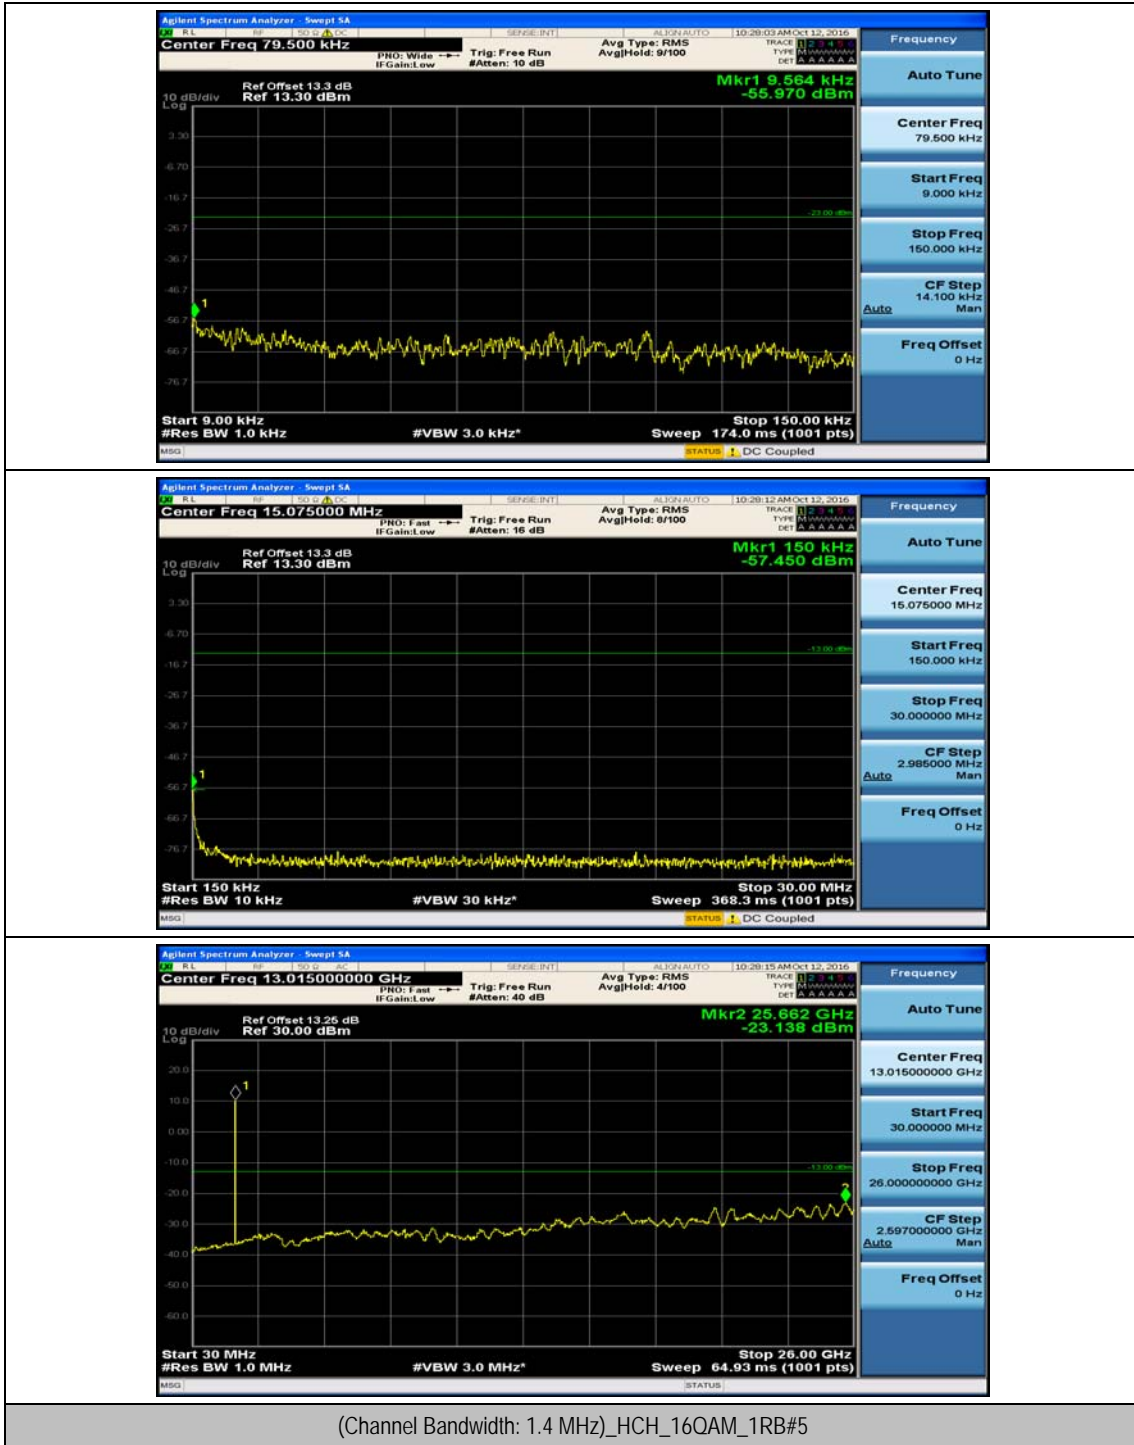

(Channel Bandwidth: 1.4 MHz)_HCH_QPSK_1RB#0

(Channel Bandwidth: 1.4 MHz)_LCH_16QAM_1RB#0

(Channel Bandwidth: 1.4 MHz)_MCH_16QAM_1RB#0

(Channel Bandwidth: 1.4 MHz)_HCH_16QAM_1RB#0

Channel Bandwidth: 3 MHz

(Channel Bandwidth: 3 MHz)_MCH_QPSK_1RB#0