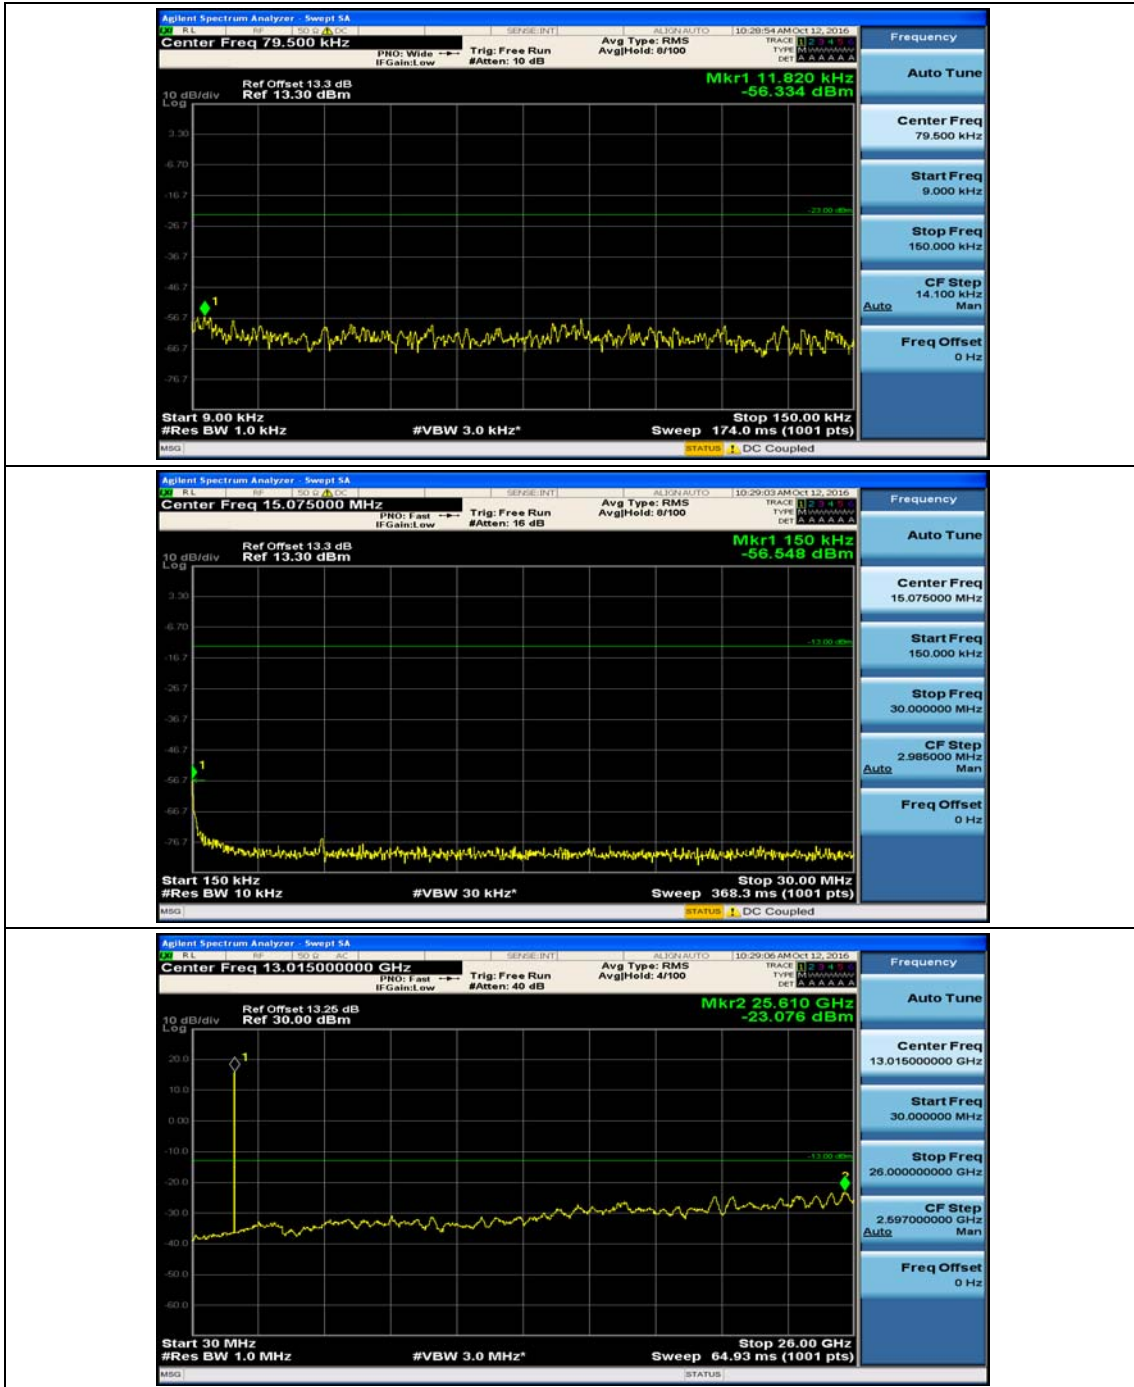

(Channel Bandwidth: 1.4 MHz)_HCH_QPSK_1RB#0

(Channel Bandwidth: 1.4 MHz)_LCH_16QAM_1RB#0

(Channel Bandwidth: 1.4 MHz)_MCH_16QAM_1RB#0

(Channel Bandwidth: 1.4 MHz)_HCH_16QAM_1RB#0

Channel Bandwidth: 3 MHz

(Channel Bandwidth: 3 MHz)_MCH_QPSK_1RB#0