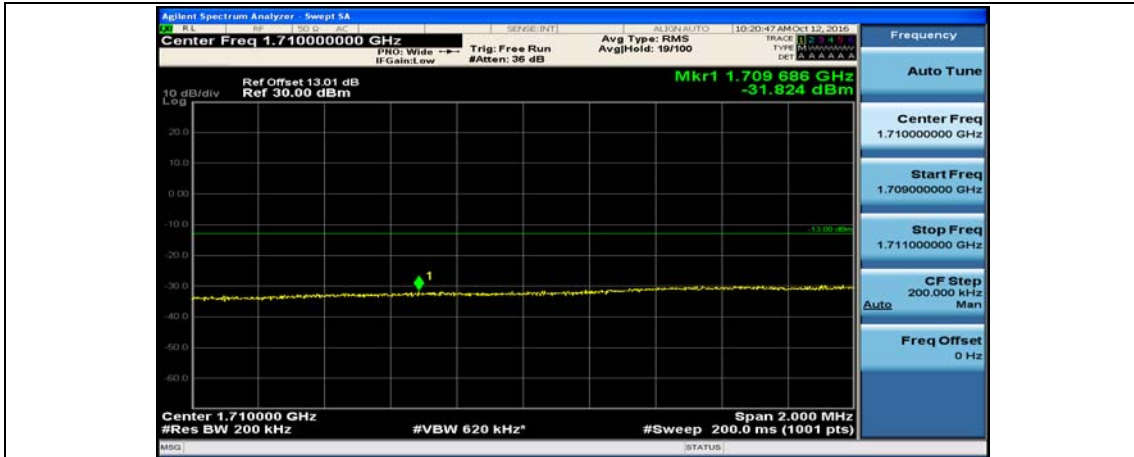

Channel Bandwidth: 20 MHz

(Channel Bandwidth:20 MHz)_LCH_QPSK_1RB#49

(Channel Bandwidth:20 MHz)_LCH_QPSK_1RB#99

(Channel Bandwidth:20 MHz)_LCH_QPSK_50RB#0

(Channel Bandwidth:20 MHz)_LCH_QPSK_50RB#25

(Channel Bandwidth:20 MHz)_LCH_QPSK_50RB#50