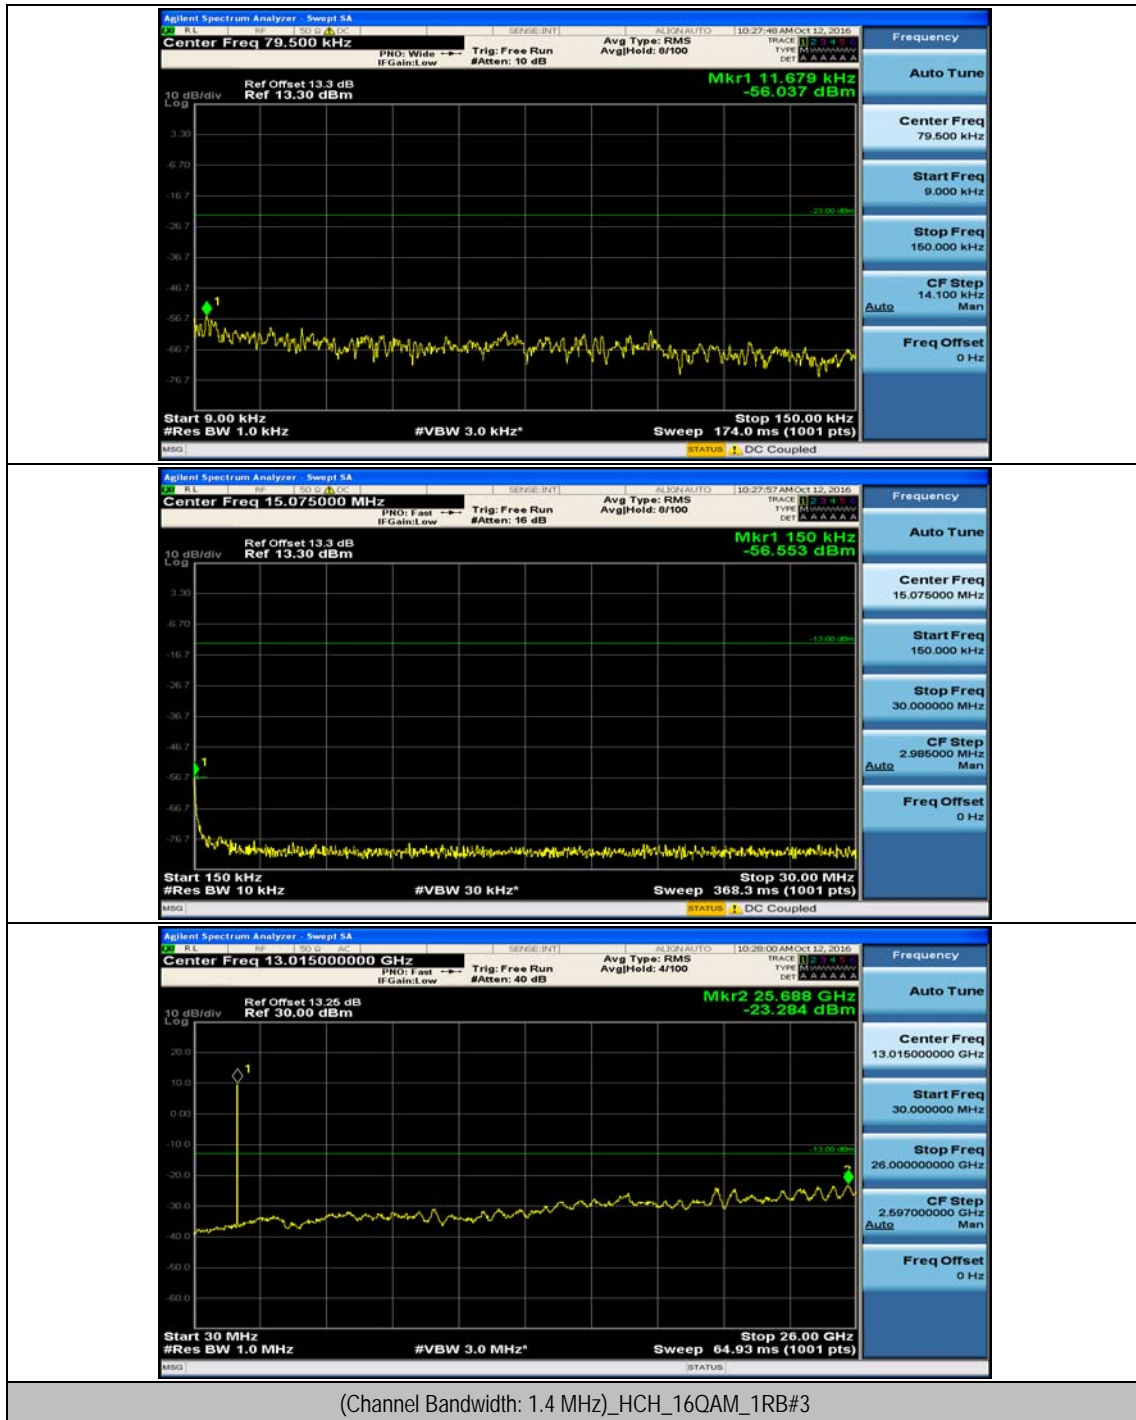

(Channel Bandwidth: 1.4 MHz)_HCH_QPSK_1RB#0

(Channel Bandwidth: 1.4 MHz)_LCH_16QAM_1RB#0

(Channel Bandwidth: 1.4 MHz)_MCH_16QAM_1RB#0

(Channel Bandwidth: 1.4 MHz)_HCH_16QAM_1RB#0

Channel Bandwidth: 3 MHz

(Channel Bandwidth: 3 MHz)_MCH_QPSK_1RB#0