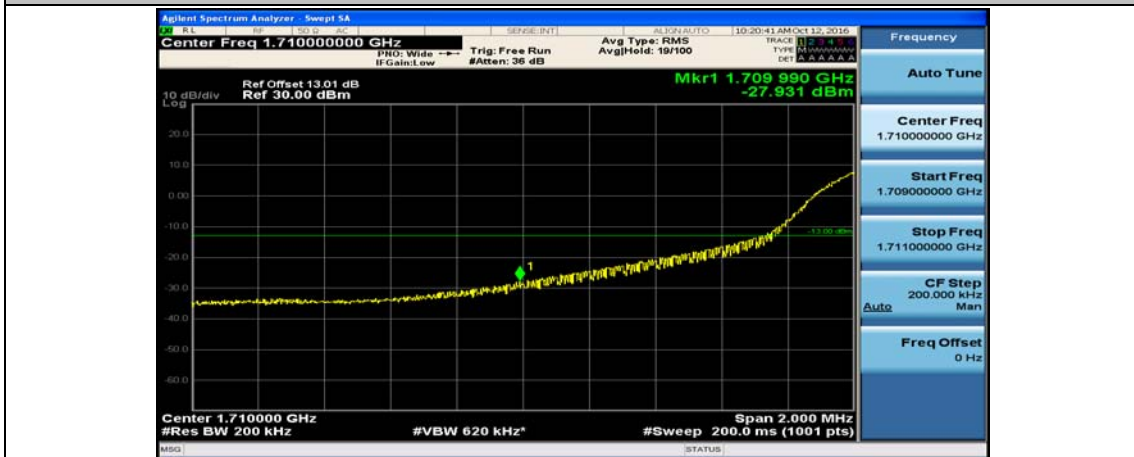

Channel Bandwidth: 20 MHz

(Channel Bandwidth:20 MHz)_LCH_QPSK_1RB#49

(Channel Bandwidth:20 MHz)_LCH_QPSK_1RB#99

(Channel Bandwidth:20 MHz)_LCH_QPSK_50RB#0

(Channel Bandwidth:20 MHz)_LCH_QPSK_50RB#25

(Channel Bandwidth:20 MHz)_LCH_QPSK_50RB#50