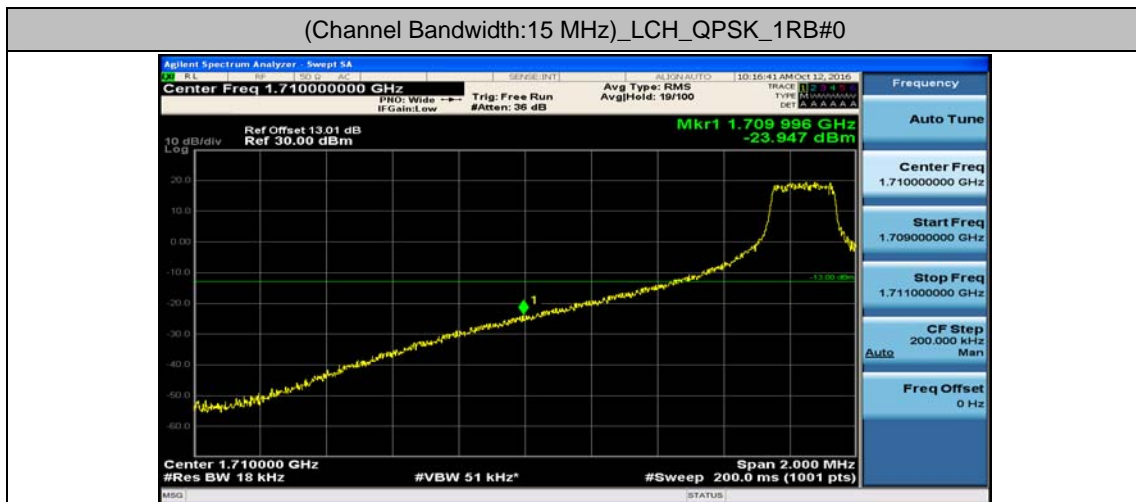

Channel Bandwidth: 10 MHz_HCH_16QAM_25RB#25

Channel Bandwidth: 10 MHz_HCH_16QAM_50RB#0

Channel Bandwidth: 15 MHz

(Channel Bandwidth:15 MHz)_LCH_QPSK_1RB#0

(Channel Bandwidth:15 MHz)_LCH_QPSK_1RB#37

(Channel Bandwidth:15 MHz)_LCH_QPSK_1RB#74