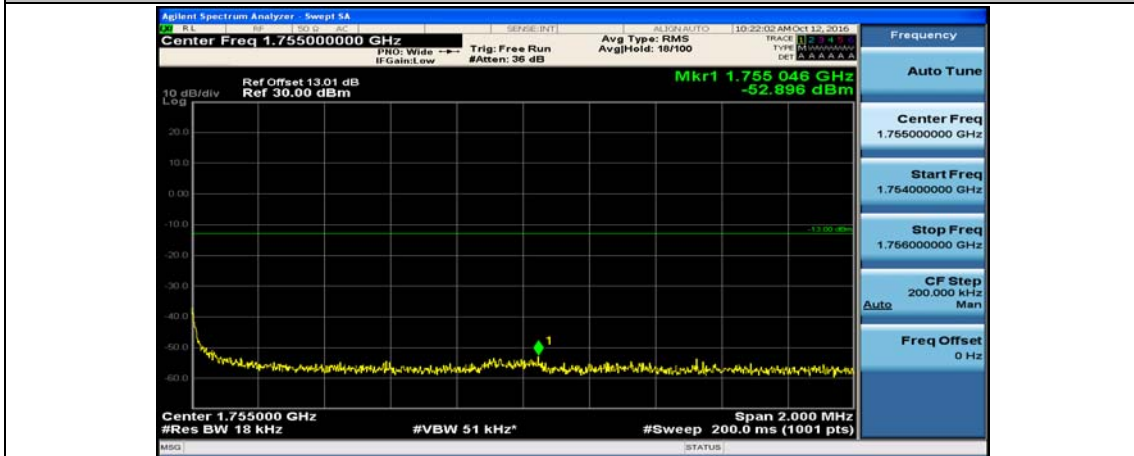

(Channel Bandwidth:20 MHz)_HCH_16QAM_1RB#0