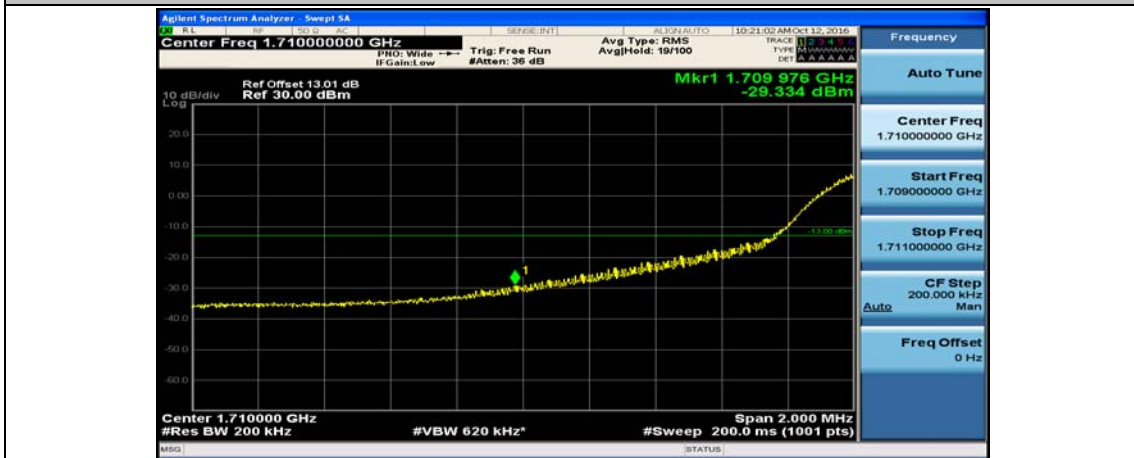

(Channel Bandwidth:20 MHz)_LCH_16QAM_50RB#0