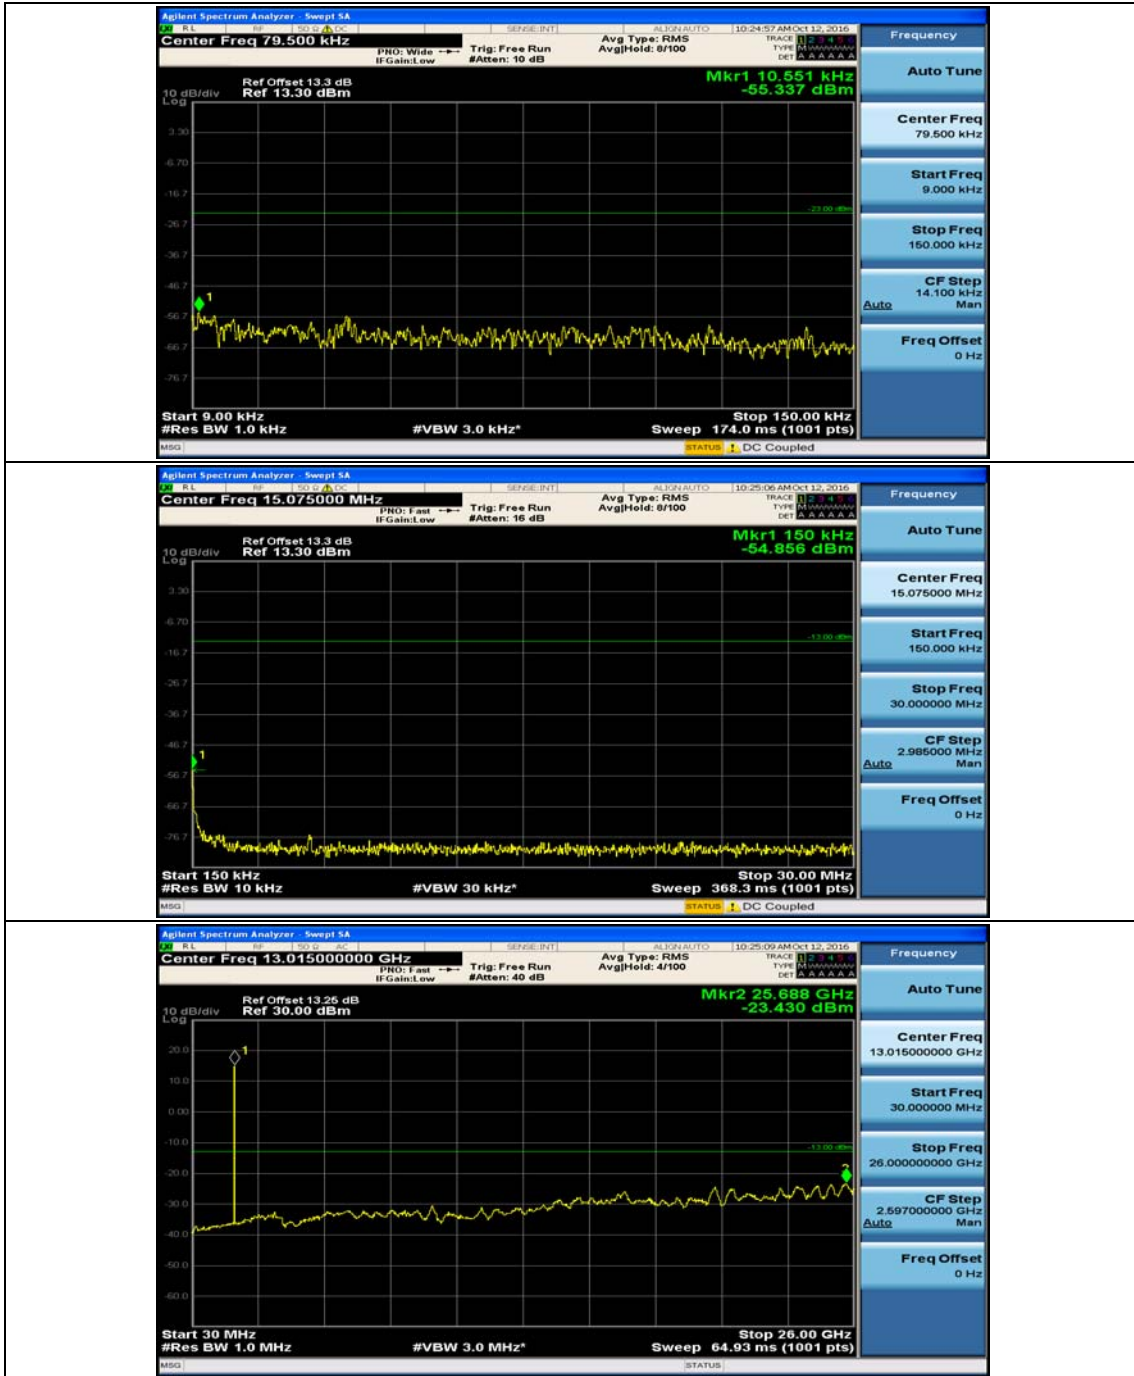

(Channel Bandwidth: 1.4 MHz)_HCH_QPSK_1RB#0

(Channel Bandwidth: 1.4 MHz)_LCH_16QAM_1RB#0

(Channel Bandwidth: 1.4 MHz)_MCH_16QAM_1RB#0

(Channel Bandwidth: 1.4 MHz)_HCH_16QAM_1RB#0

Channel Bandwidth: 3 MHz

(Channel Bandwidth: 3 MHz)_MCH_QPSK_1RB#0