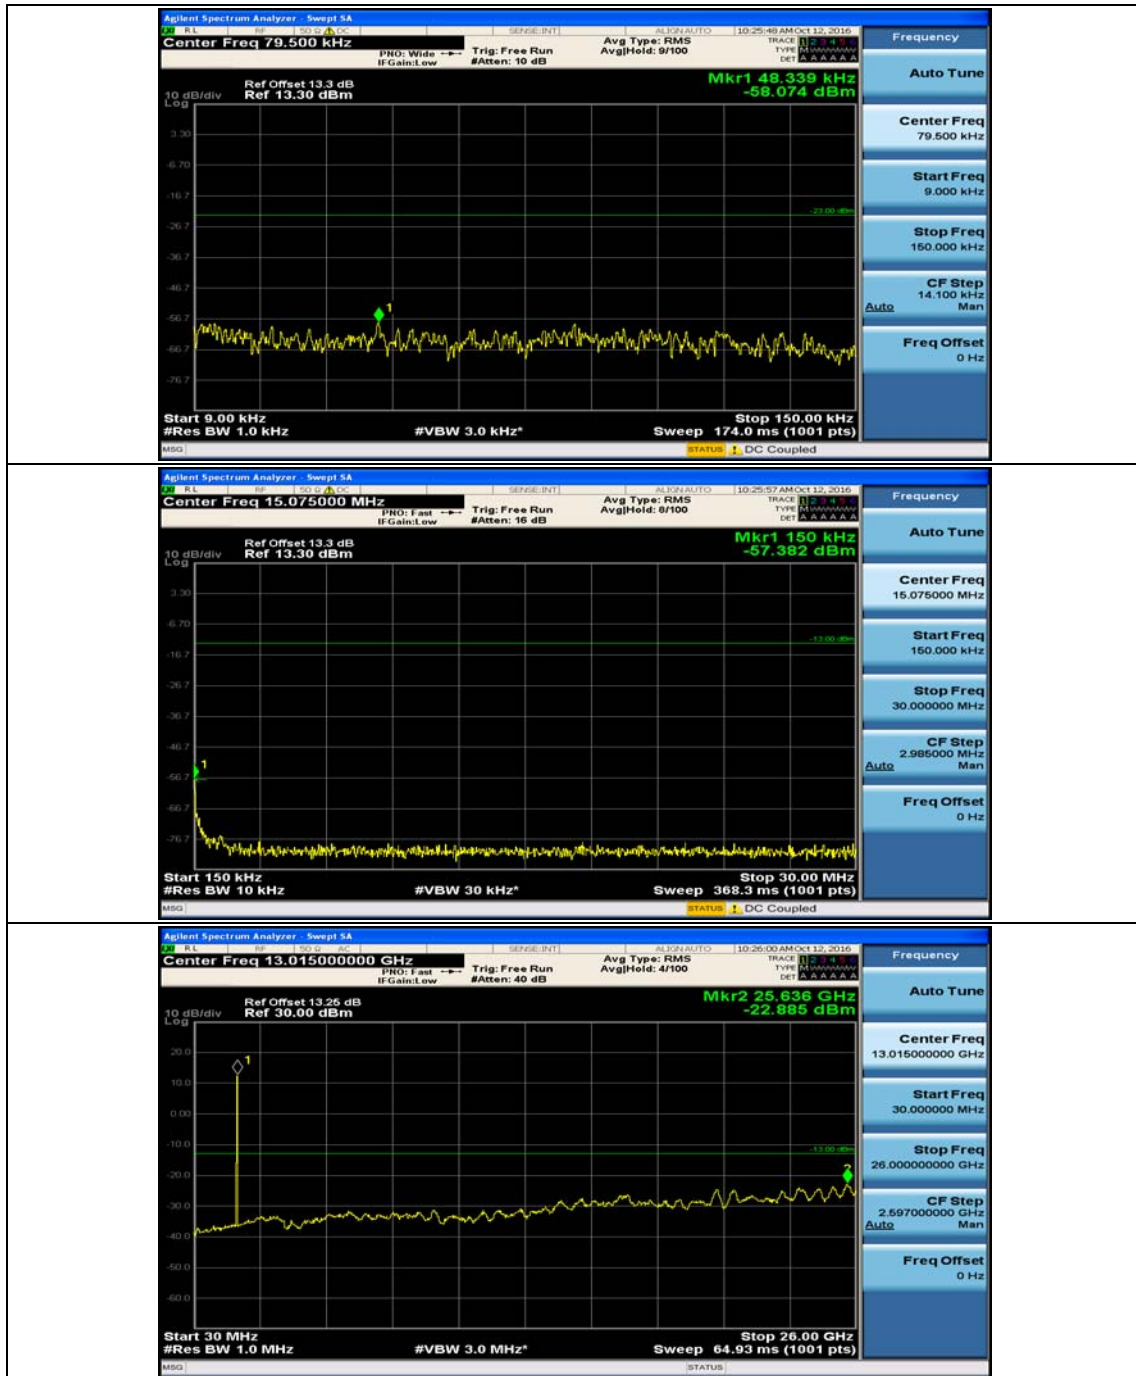

(Channel Bandwidth:20 MHz)_HCH_16QAM_50RB#50

(Channel Bandwidth:20 MHz)_HCH_16QAM_100RB#0

Appendix E: Conducted Spurious Emission

Test Graphs

Channel Bandwidth: 1.4 MHz

(Channel Bandwidth: 1.4 MHz)_MCH_OPSK_1RB#0