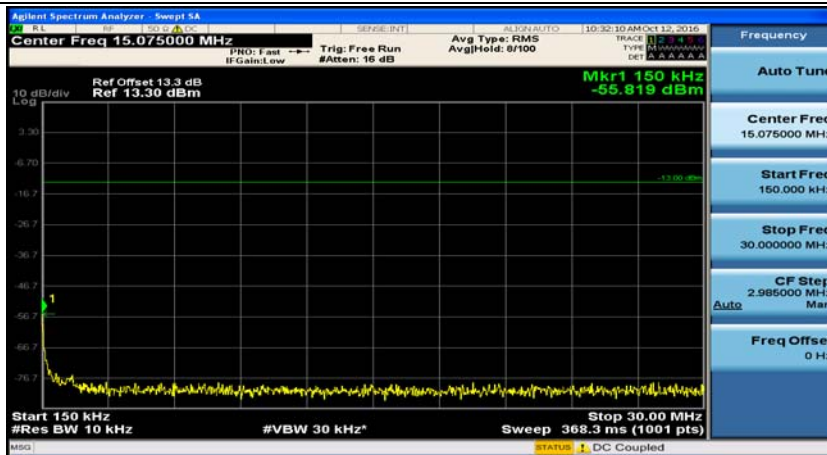

(Channel Bandwidth: 3 MHz)_HCH_QPSK_1RB#0

(Channel Bandwidth: 3 MHz)_HCH_QPSK_1RB#7