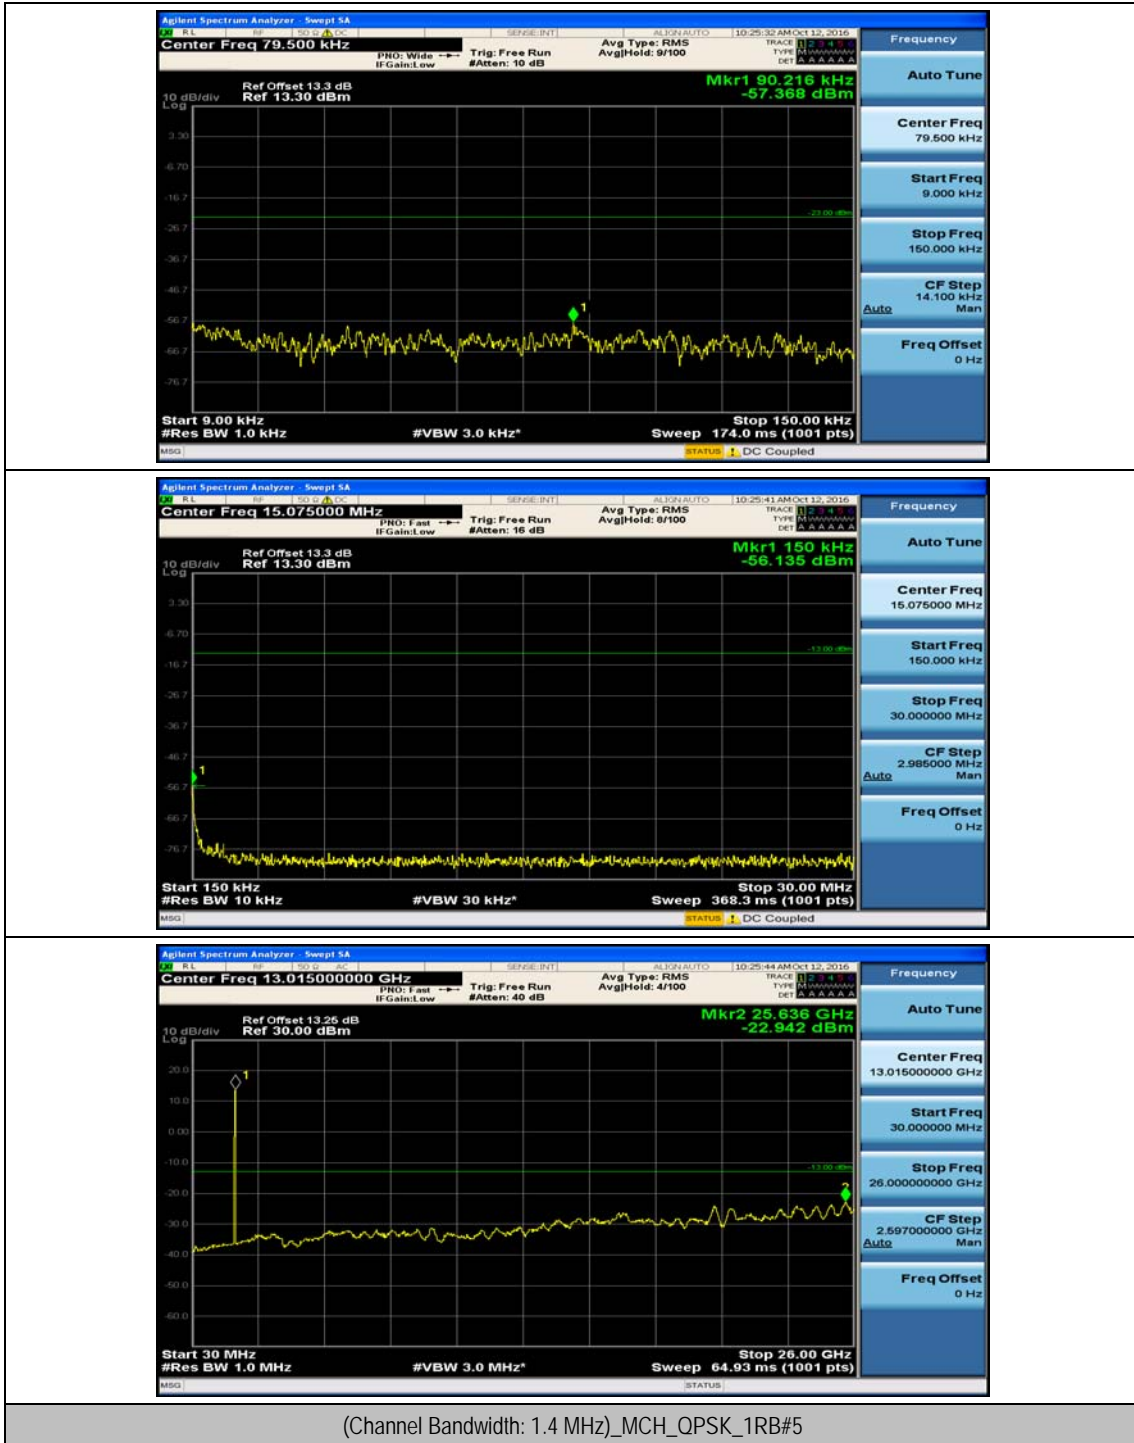

(Channel Bandwidth:20 MHz)_HCH_16QAM_50RB#50

(Channel Bandwidth:20 MHz)_HCH_16QAM_100RB#0

Appendix E: Conducted Spurious Emission

Test Graphs

Channel Bandwidth: 1.4 MHz

(Channel Bandwidth: 1.4 MHz)_MCH_OPSK_1RB#0