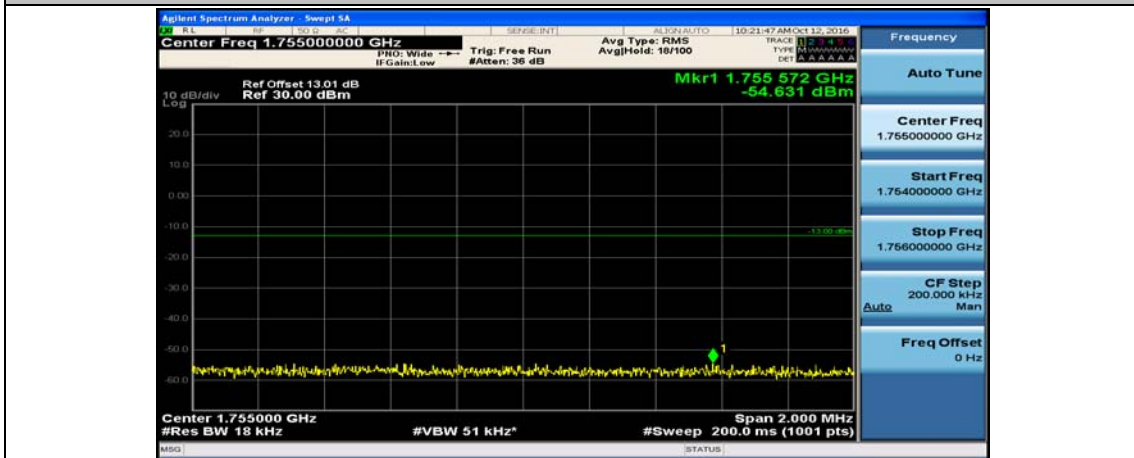

(Channel Bandwidth:20 MHz)_HCH_QPSK_1RB#49