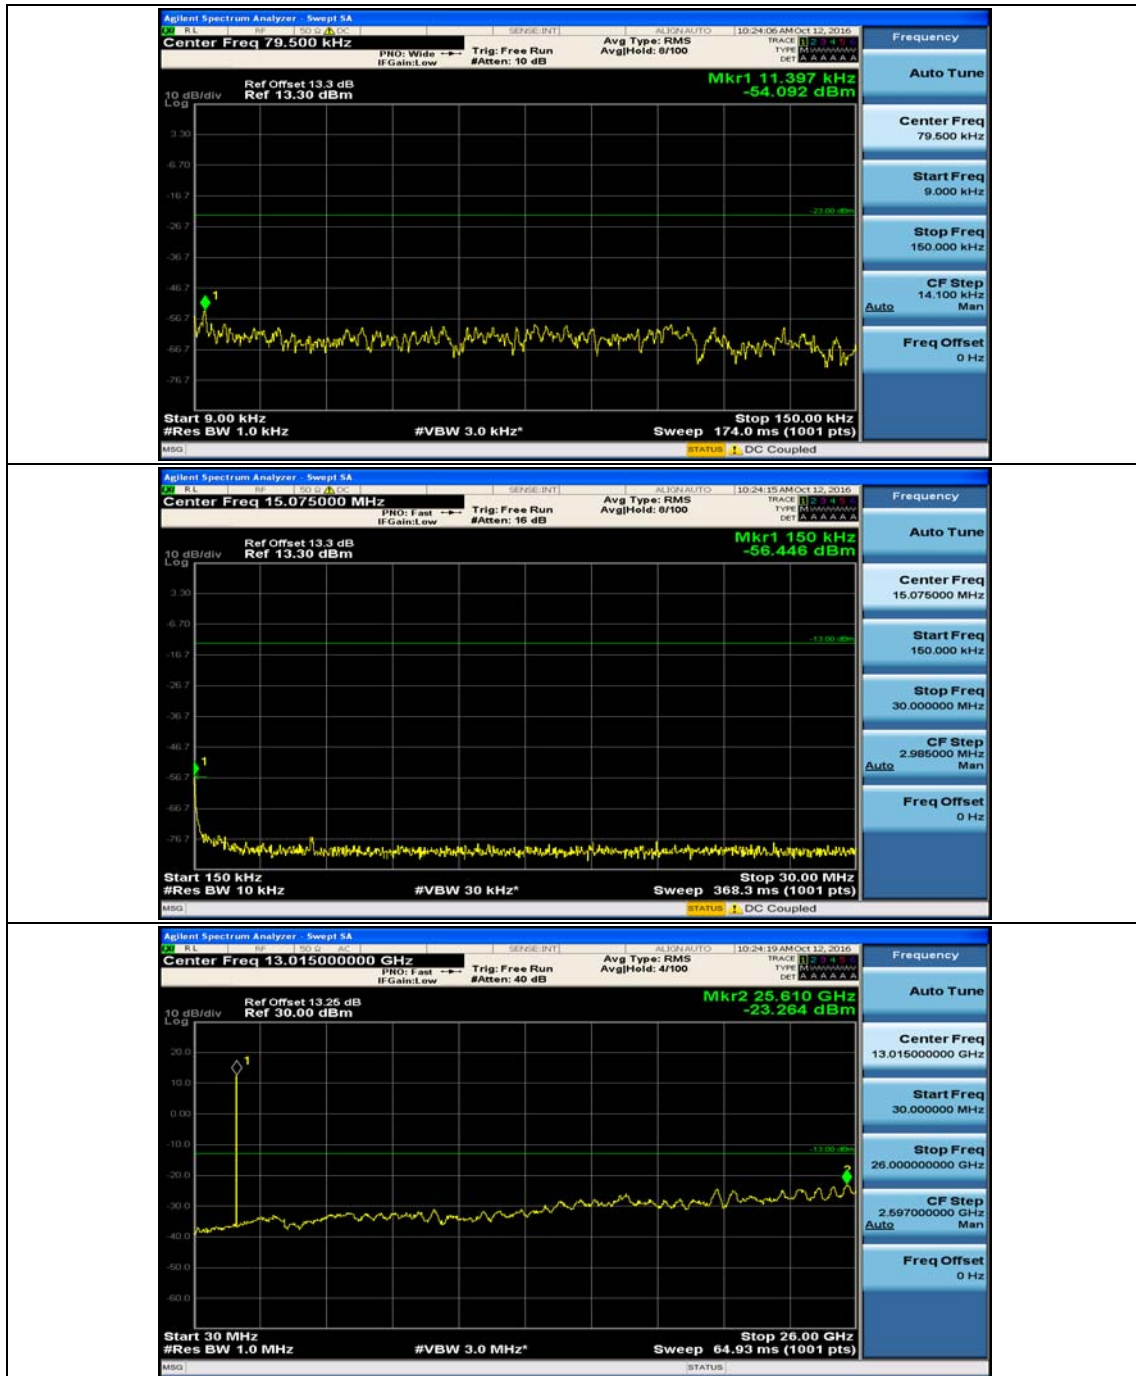

(Channel Bandwidth:20 MHz)_HCH_16QAM_50RB#50

(Channel Bandwidth:20 MHz)_HCH_16QAM_100RB#0

Appendix E: Conducted Spurious Emission

Test Graphs

Channel Bandwidth: 1.4 MHz

(Channel Bandwidth: 1.4 MHz)_MCH_OPSK_1RB#0