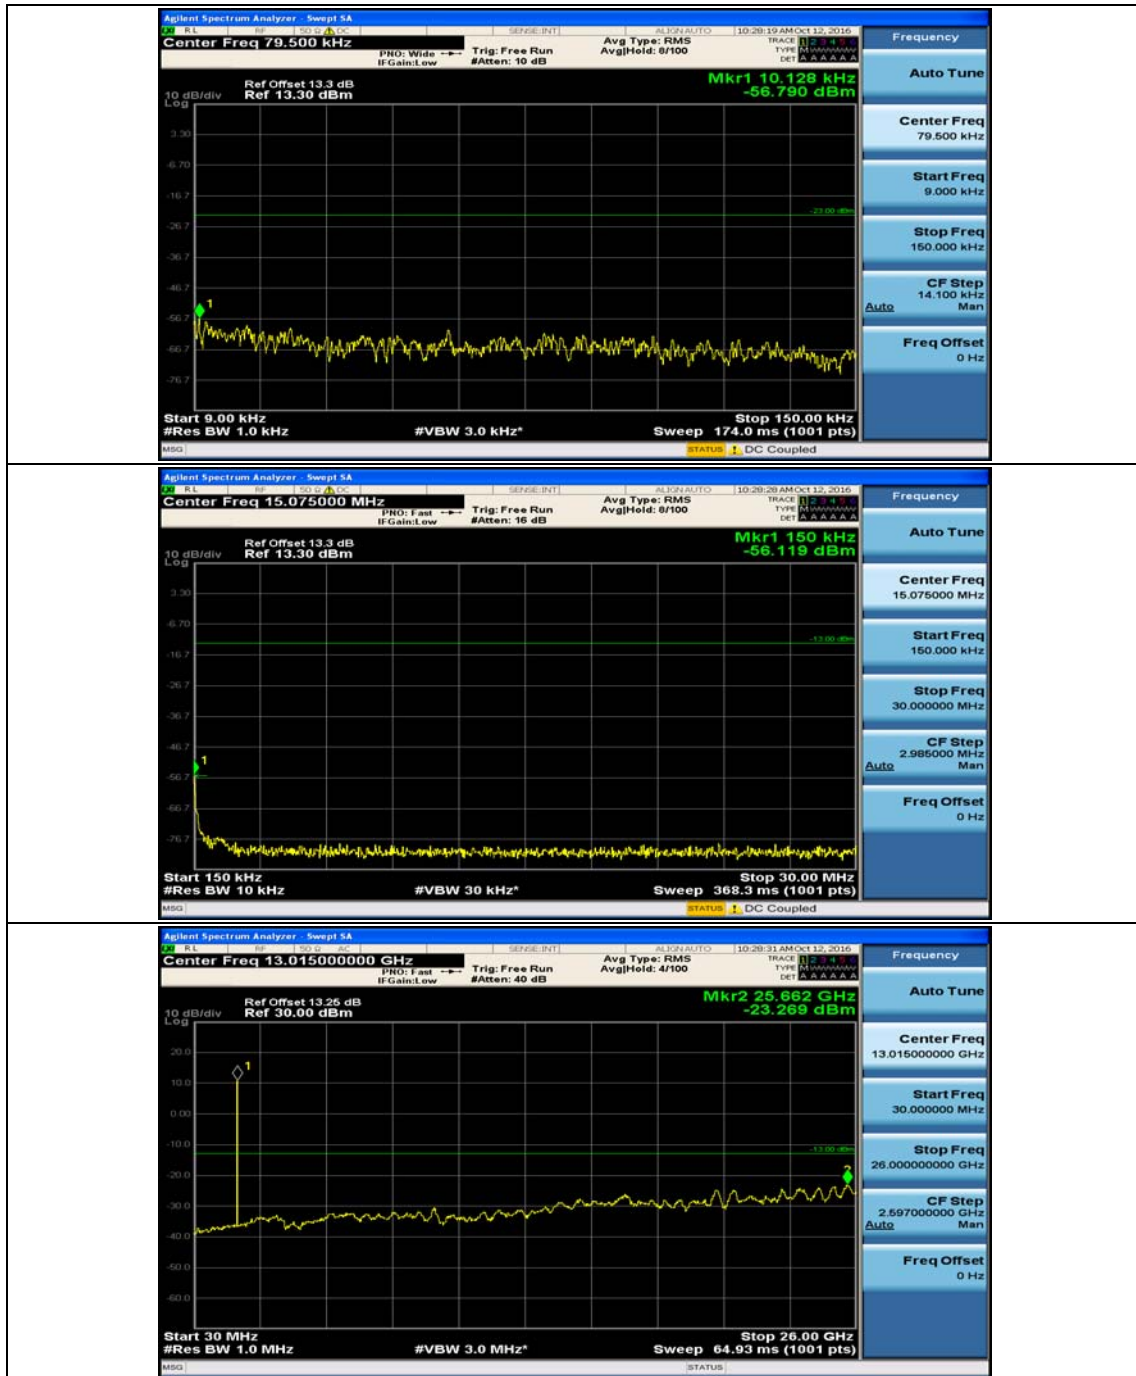

(Channel Bandwidth: 1.4 MHz)_HCH_QPSK_1RB#0

(Channel Bandwidth: 1.4 MHz)_LCH_16QAM_1RB#0

(Channel Bandwidth: 1.4 MHz)_MCH_16QAM_1RB#0

(Channel Bandwidth: 1.4 MHz)_HCH_16QAM_1RB#0

Channel Bandwidth: 3 MHz

(Channel Bandwidth: 3 MHz)_MCH_QPSK_1RB#0