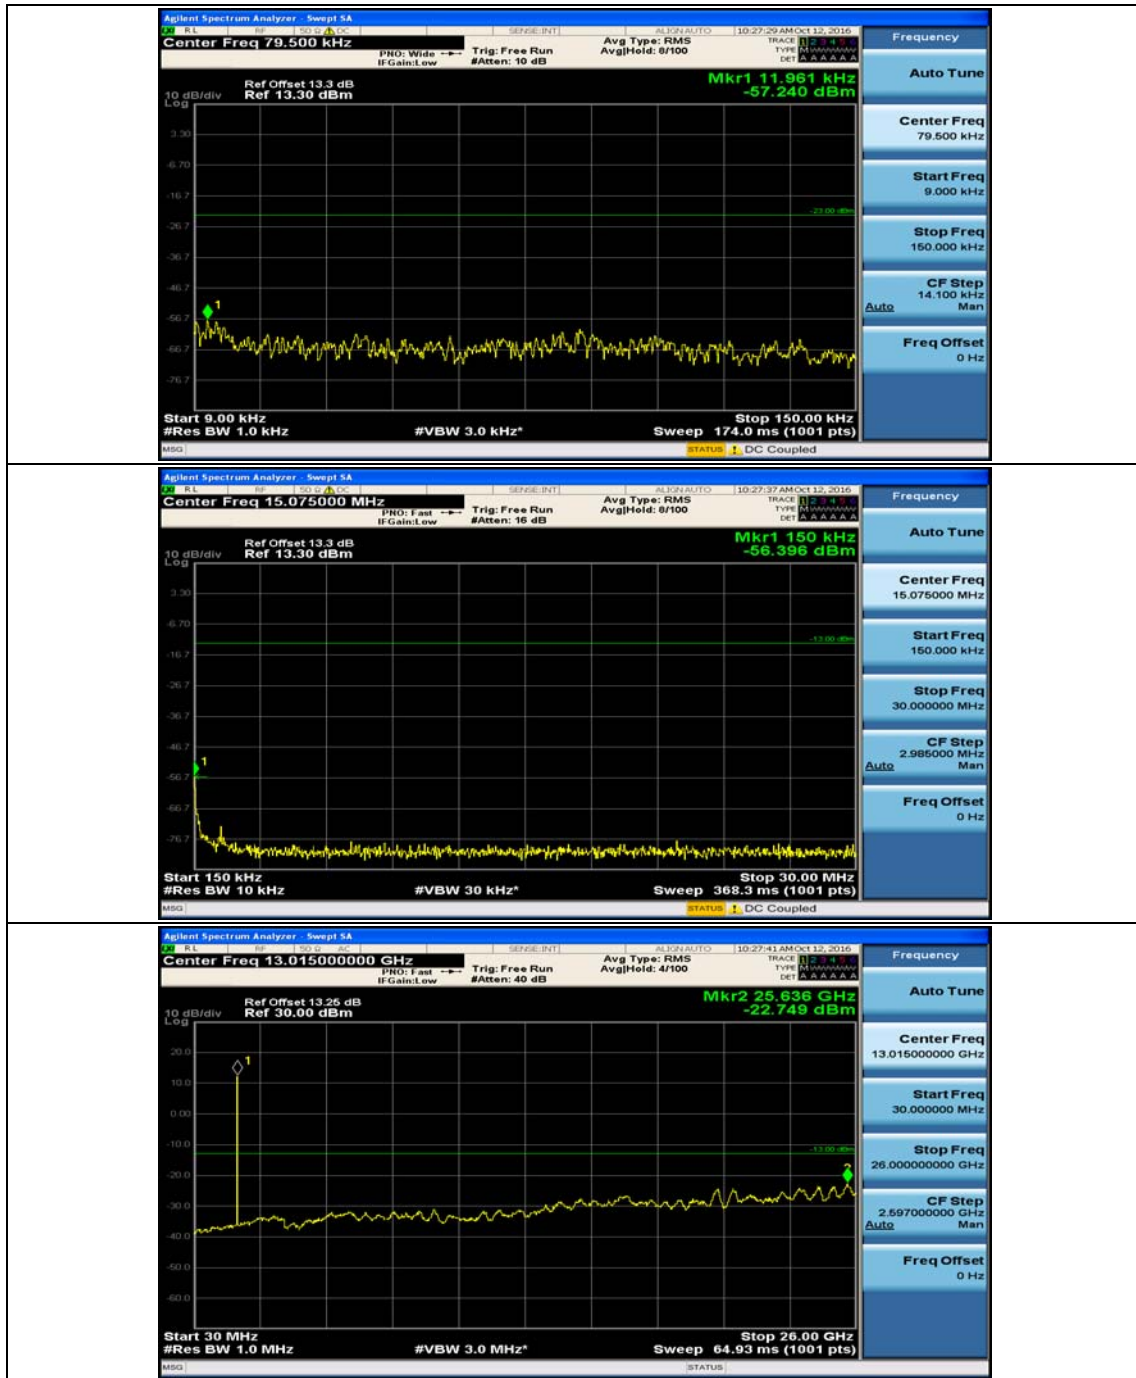

(Channel Bandwidth: 1.4 MHz)_LCH_16QAM_1RB#0