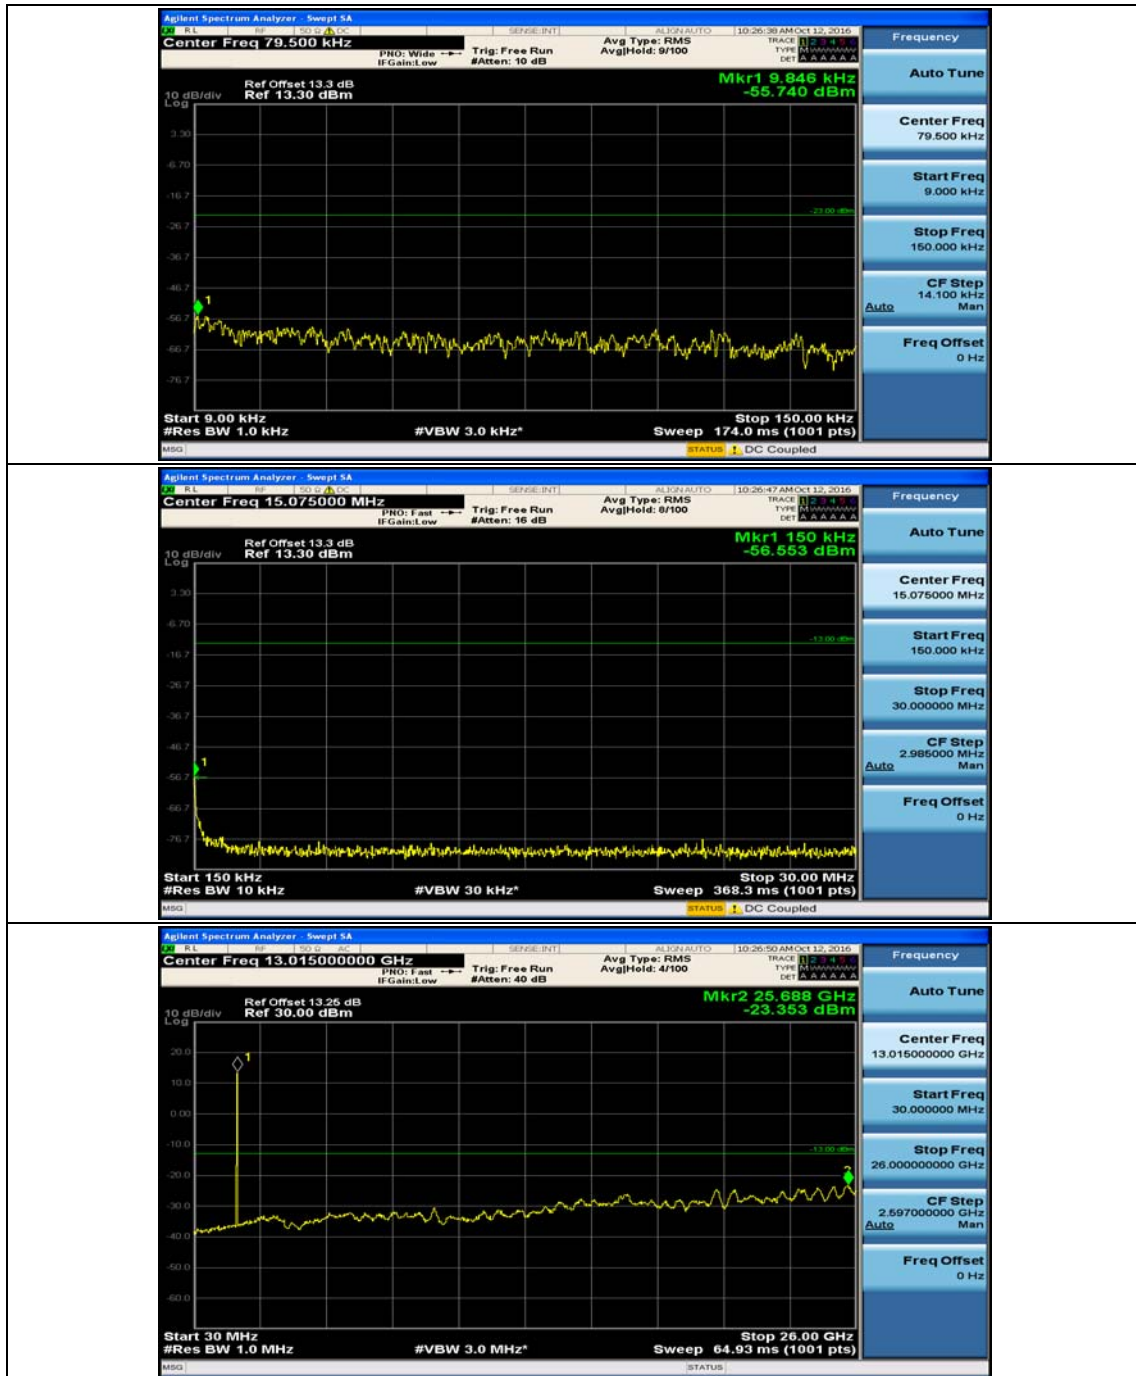

(Channel Bandwidth: 1.4 MHz)_HCH_QPSK_1RB#0

(Channel Bandwidth: 1.4 MHz)_LCH_16QAM_1RB#0

(Channel Bandwidth: 1.4 MHz)_MCH_16QAM_1RB#0

(Channel Bandwidth: 1.4 MHz)_HCH_16QAM_1RB#0

Channel Bandwidth: 3 MHz

(Channel Bandwidth: 3 MHz)_MCH_QPSK_1RB#0