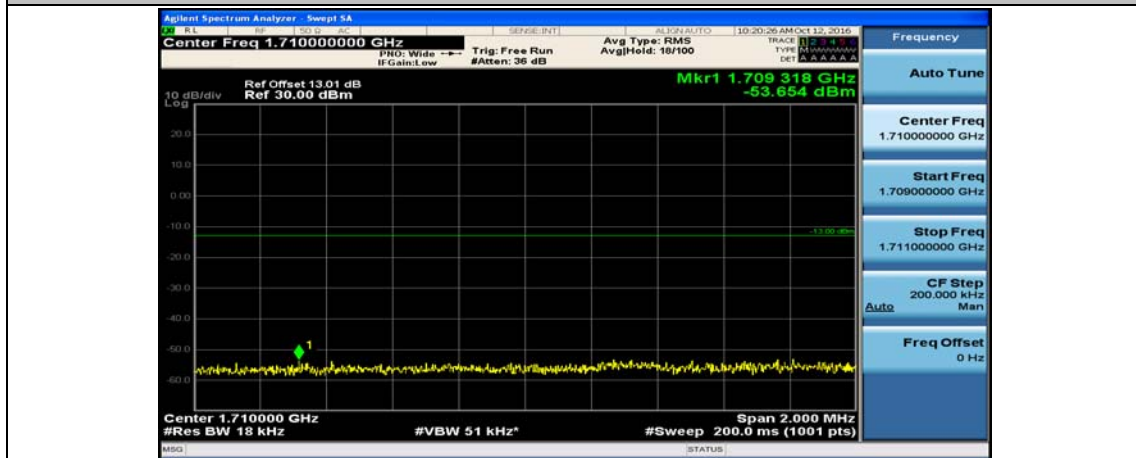

(Channel Bandwidth:20 MHz)_HCH_QPSK_50RB#25

(Channel Bandwidth:20 MHz)_HCH_QPSK_50RB#50

(Channel Bandwidth:20 MHz)_HCH_QPSK_100RB#0

(Channel Bandwidth:20 MHz)_LCH_16QAM_1RB#0

(Channel Bandwidth:20 MHz)_LCH_16QAM_1RB#49