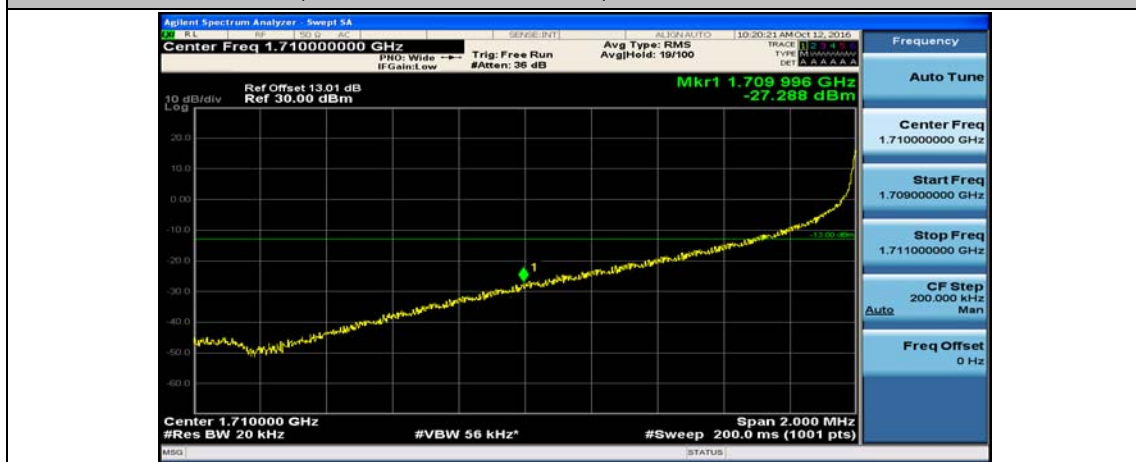

(Channel Bandwidth:20 MHz)_HCH_QPSK_50RB#25

(Channel Bandwidth:20 MHz)_HCH_QPSK_50RB#50

(Channel Bandwidth:20 MHz)_HCH_QPSK_100RB#0

(Channel Bandwidth:20 MHz)_LCH_16QAM_1RB#0

(Channel Bandwidth:20 MHz)_LCH_16QAM_1RB#49