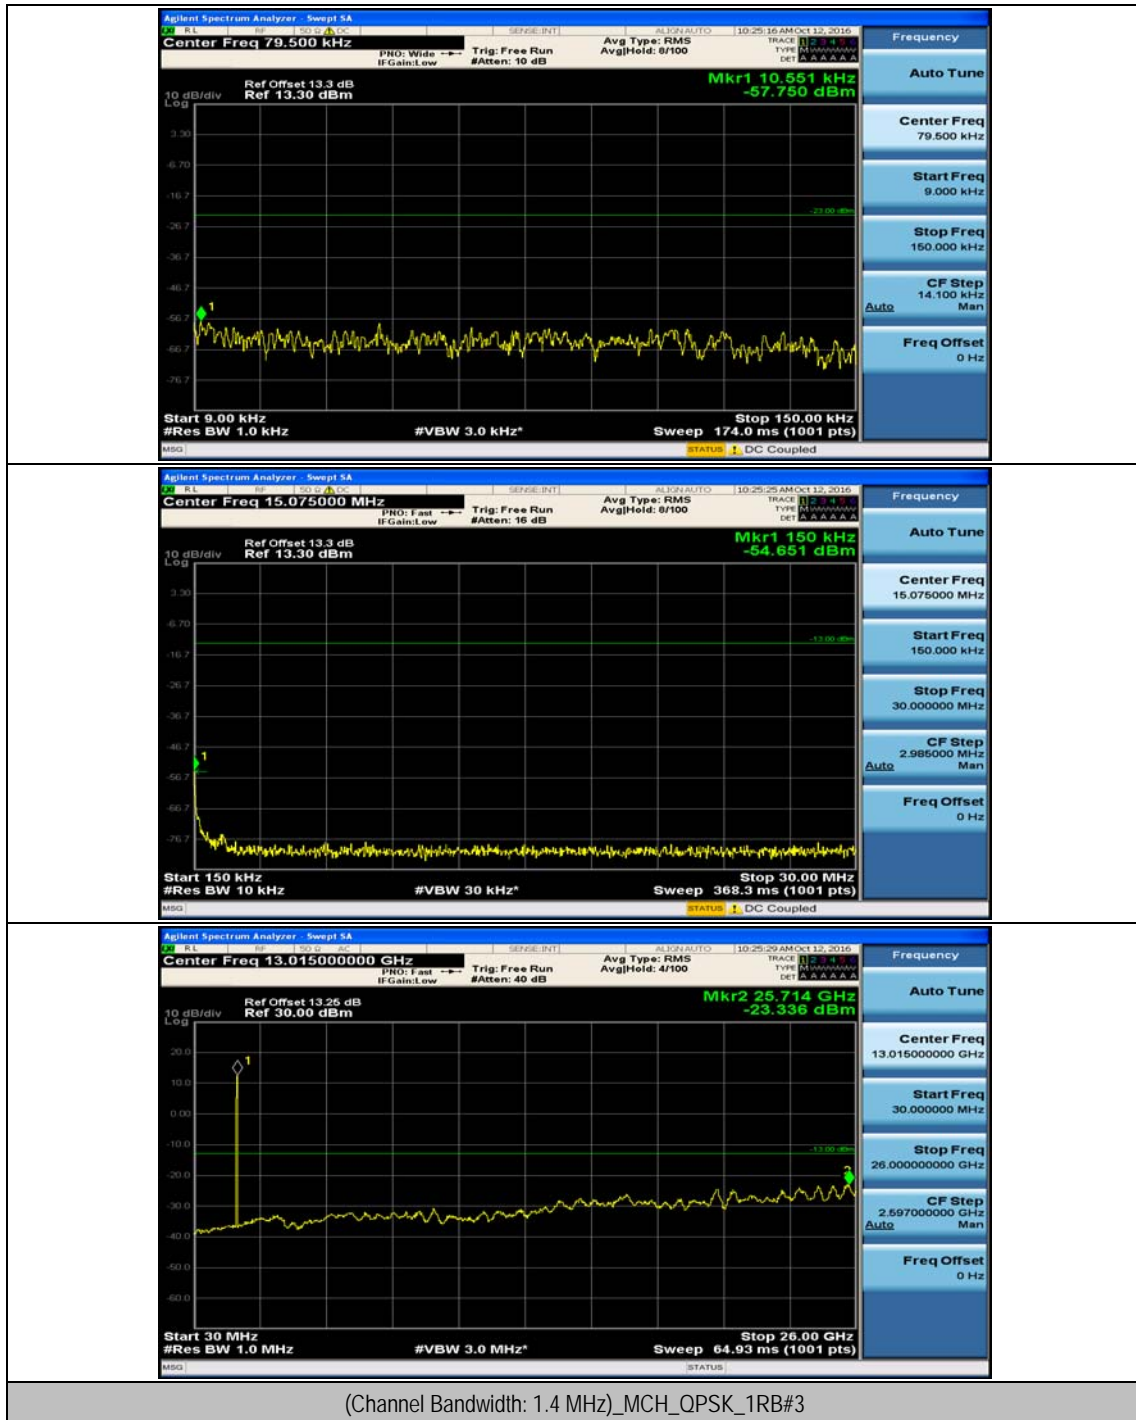

(Channel Bandwidth:20 MHz)_HCH_16QAM_50RB#50

(Channel Bandwidth:20 MHz)_HCH_16QAM_100RB#0

Appendix E: Conducted Spurious Emission

Test Graphs

Channel Bandwidth: 1.4 MHz

(Channel Bandwidth: 1.4 MHz)_MCH_OPSK_1RB#0