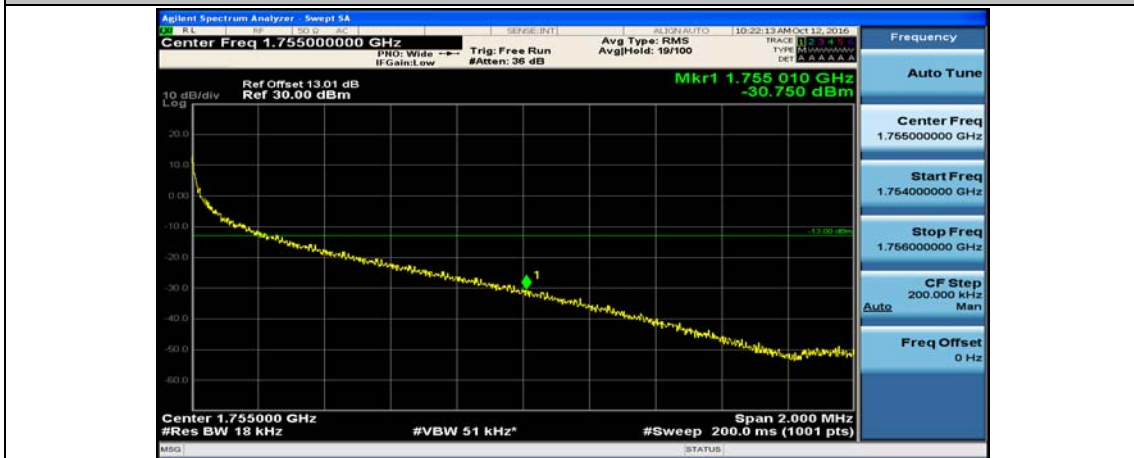

(Channel Bandwidth:20 MHz)_HCH_16QAM_1RB#99