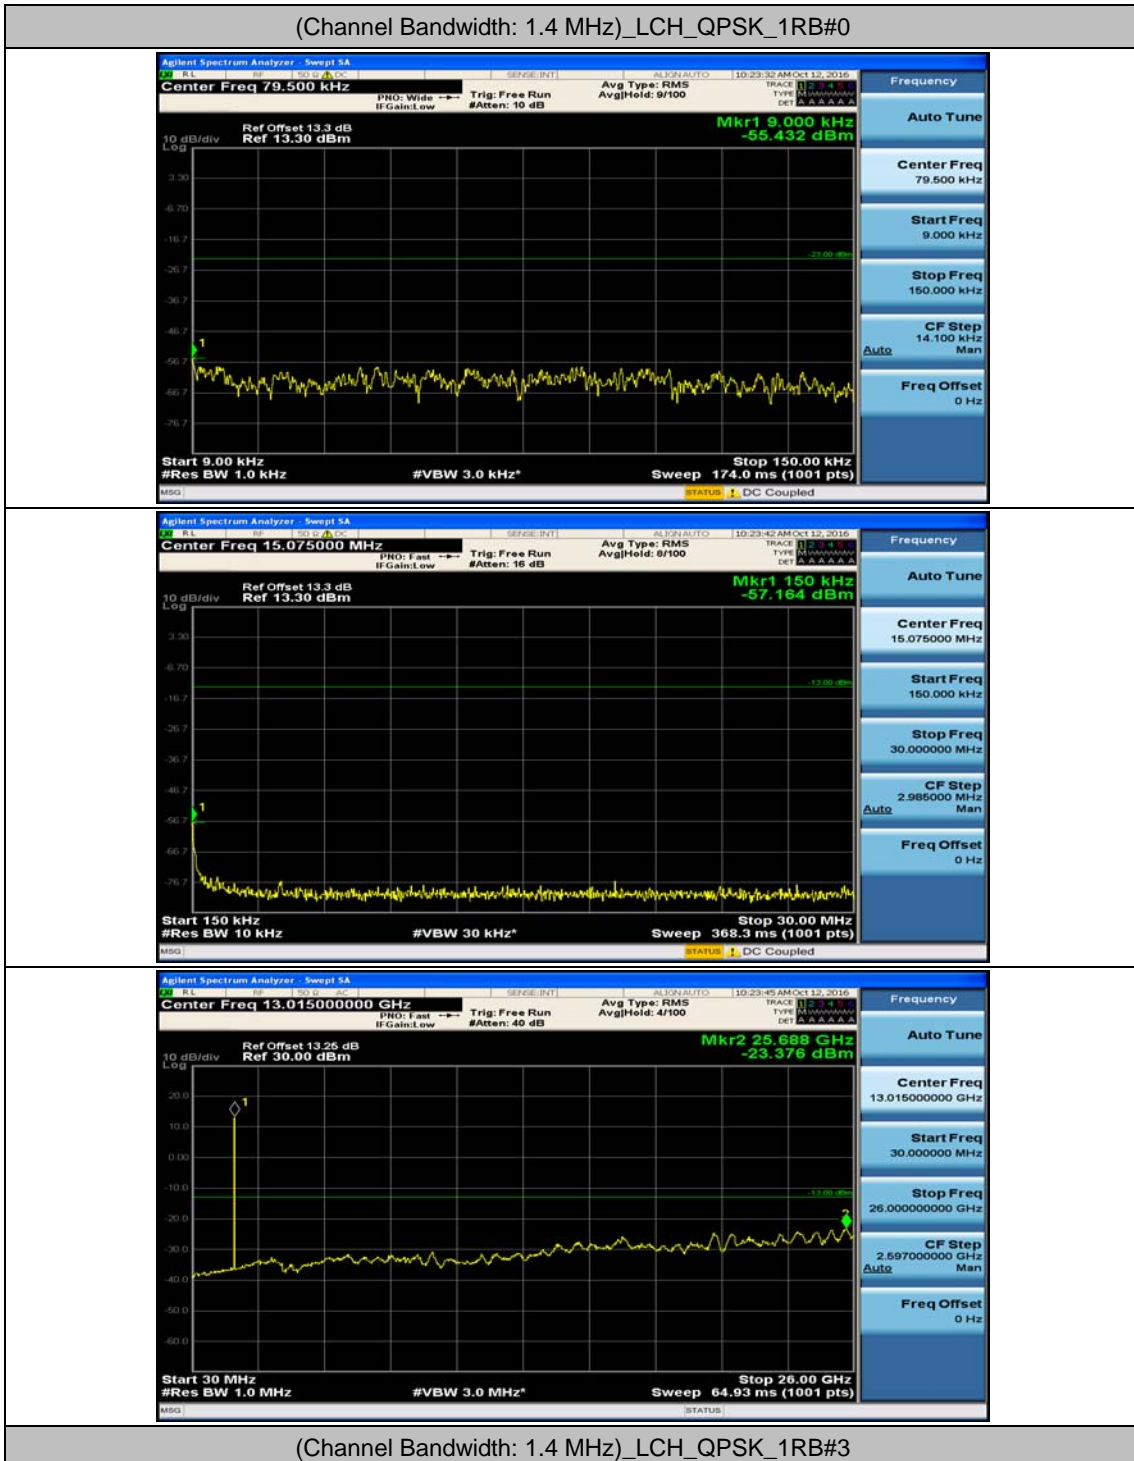

(Channel Bandwidth:20 MHz)_HCH_16QAM_50RB#50

(Channel Bandwidth:20 MHz)_HCH_16QAM_100RB#0

Appendix E: Conducted Spurious Emission

Test Graphs

Channel Bandwidth: 1.4 MHz

(Channel Bandwidth: 1.4 MHz)_MCH_OPSK_1RB#0