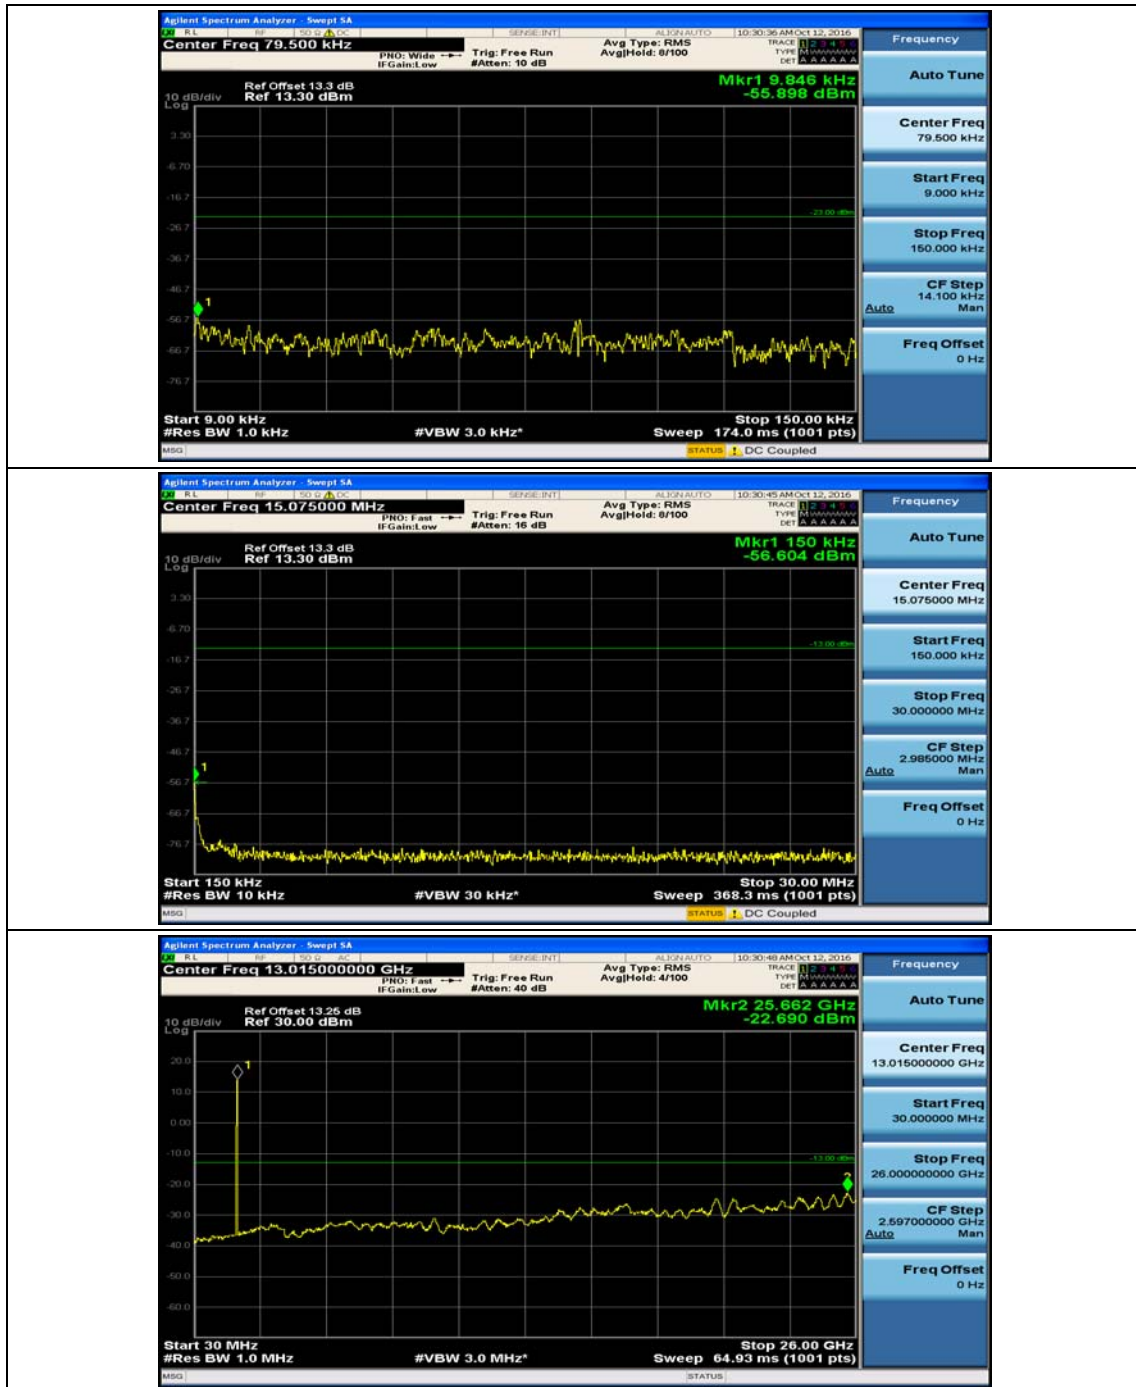

(Channel Bandwidth: 1.4 MHz)_HCH_QPSK_1RB#0

(Channel Bandwidth: 1.4 MHz)_LCH_16QAM_1RB#0

(Channel Bandwidth: 1.4 MHz)_MCH_16QAM_1RB#0

(Channel Bandwidth: 1.4 MHz)_HCH_16QAM_1RB#0

Channel Bandwidth: 3 MHz

(Channel Bandwidth: 3 MHz)_MCH_QPSK_1RB#0