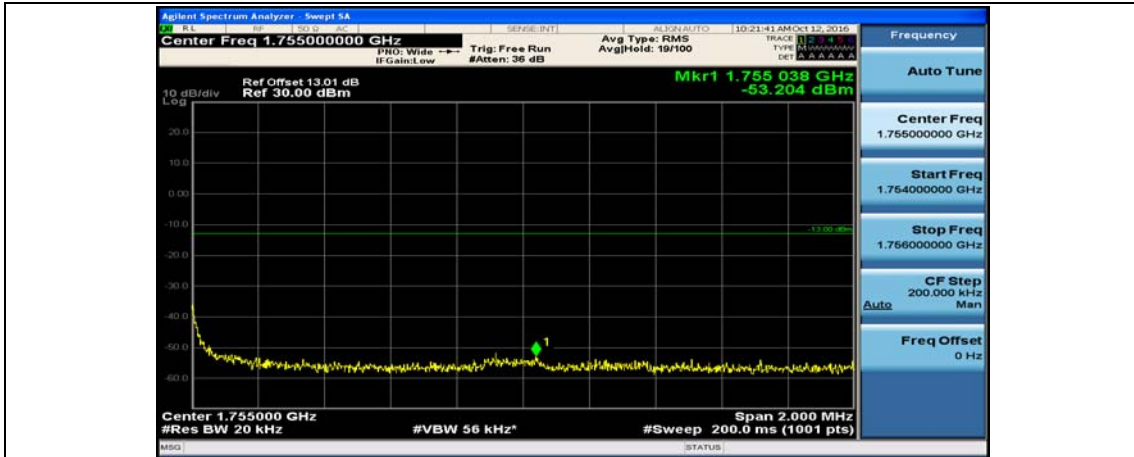

(Channel Bandwidth:20 MHz)_HCH_QPSK_1RB#0