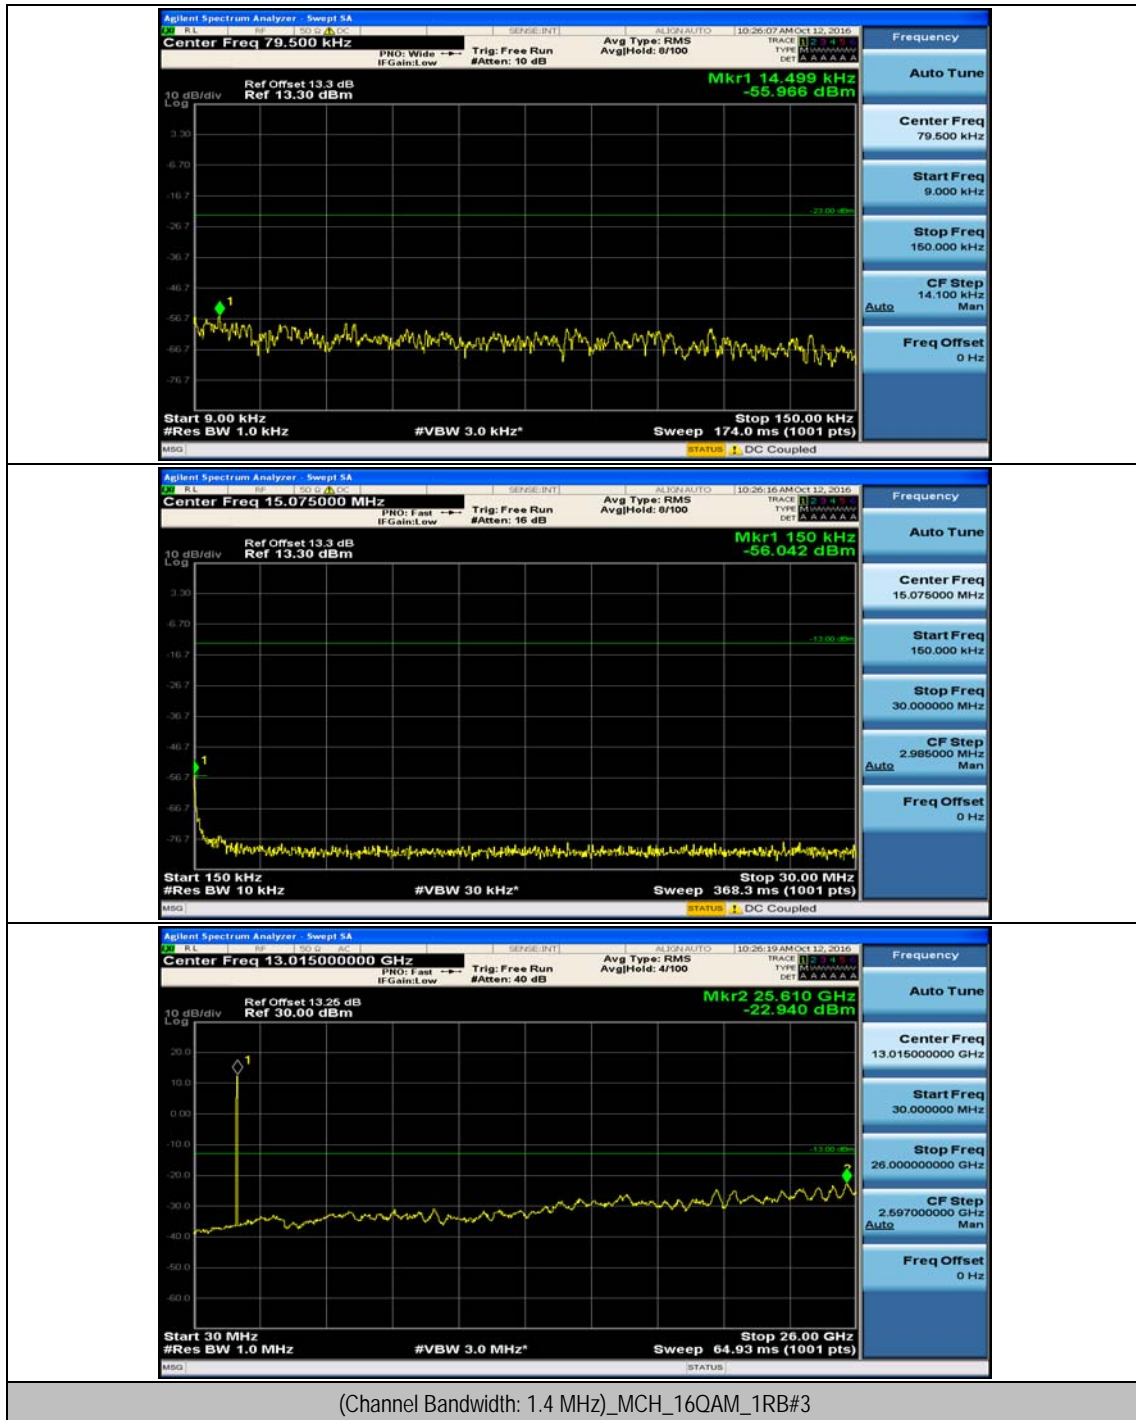

(Channel Bandwidth: 1.4 MHz)_HCH_QPSK_1RB#0

(Channel Bandwidth: 1.4 MHz)_LCH_16QAM_1RB#0

(Channel Bandwidth: 1.4 MHz)_MCH_16QAM_1RB#0

(Channel Bandwidth: 1.4 MHz)_HCH_16QAM_1RB#0

Channel Bandwidth: 3 MHz

(Channel Bandwidth: 3 MHz)_MCH_QPSK_1RB#0