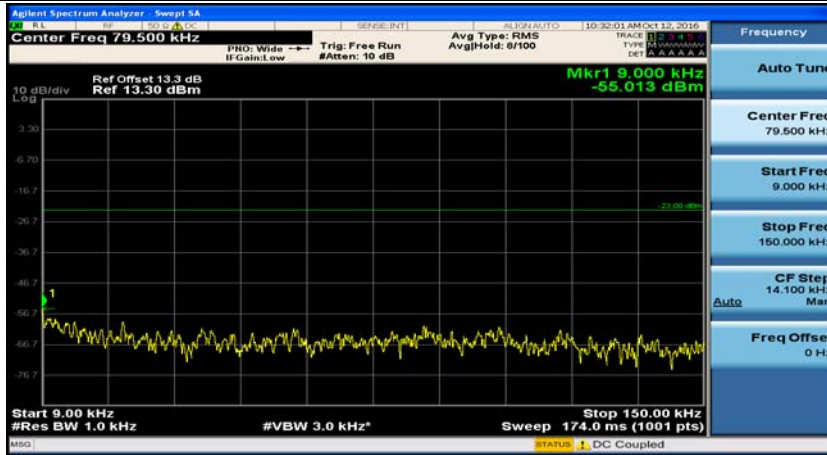

(Channel Bandwidth: 3 MHz)_HCH_QPSK_1RB#0

(Channel Bandwidth: 3 MHz)_HCH_QPSK_1RB#7