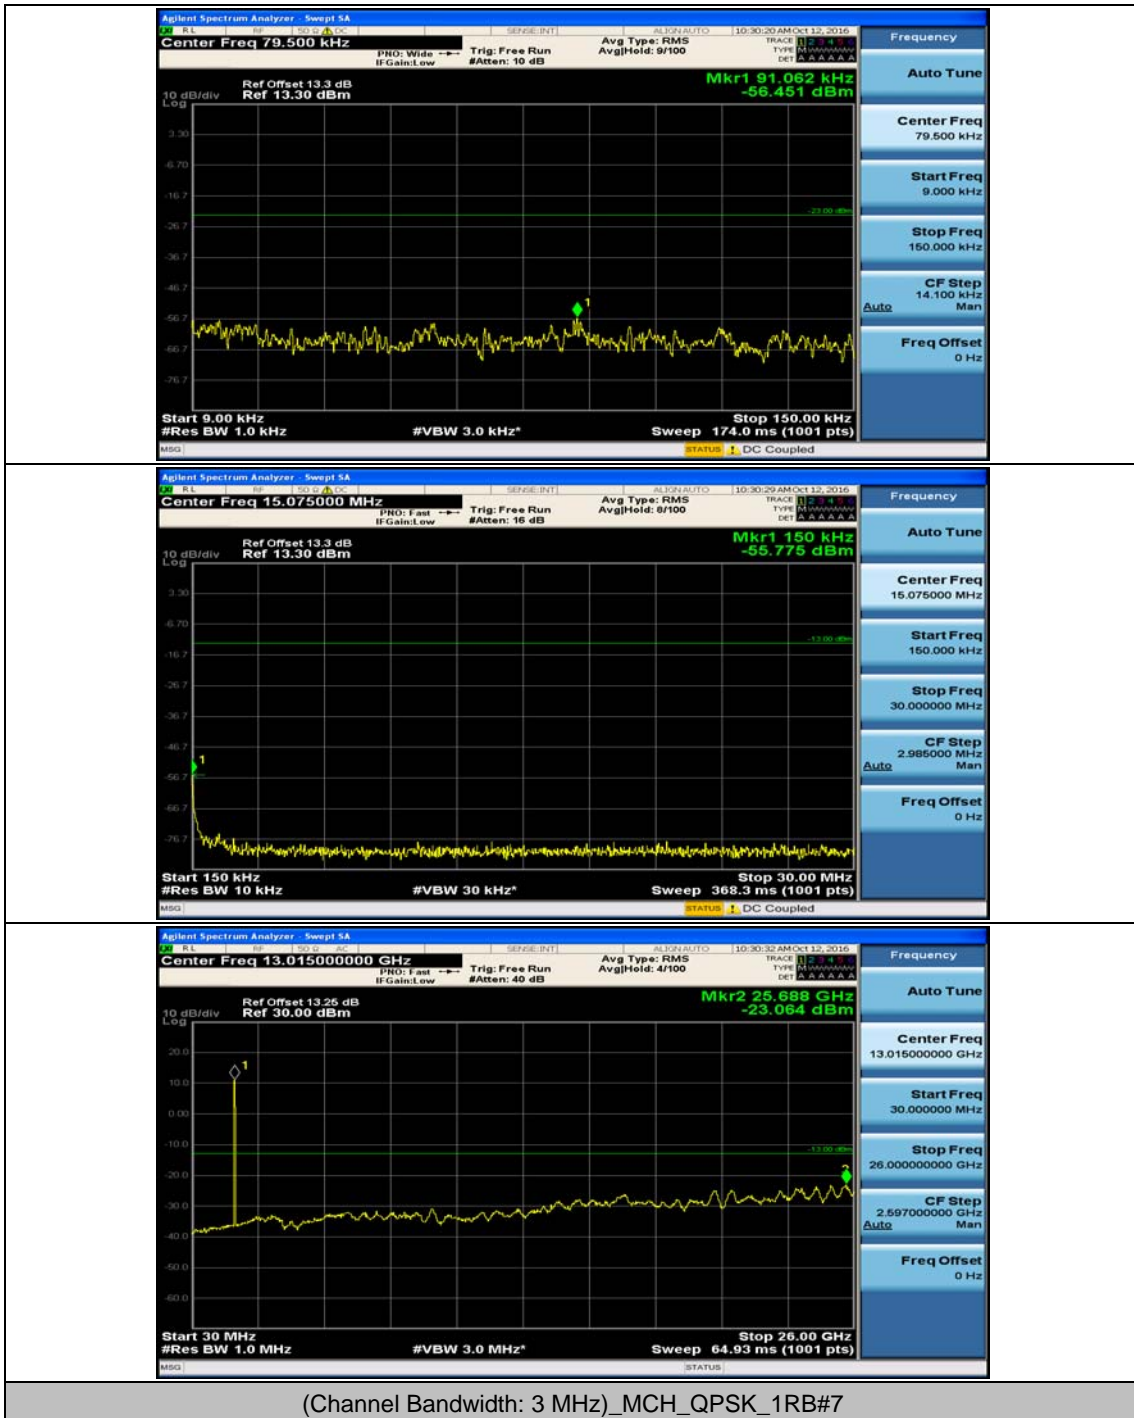

(Channel Bandwidth: 1.4 MHz)_HCH_QPSK_1RB#0

(Channel Bandwidth: 1.4 MHz)_LCH_16QAM_1RB#0

(Channel Bandwidth: 1.4 MHz)_MCH_16QAM_1RB#0

(Channel Bandwidth: 1.4 MHz)_HCH_16QAM_1RB#0

Channel Bandwidth: 3 MHz

(Channel Bandwidth: 3 MHz)_MCH_QPSK_1RB#0