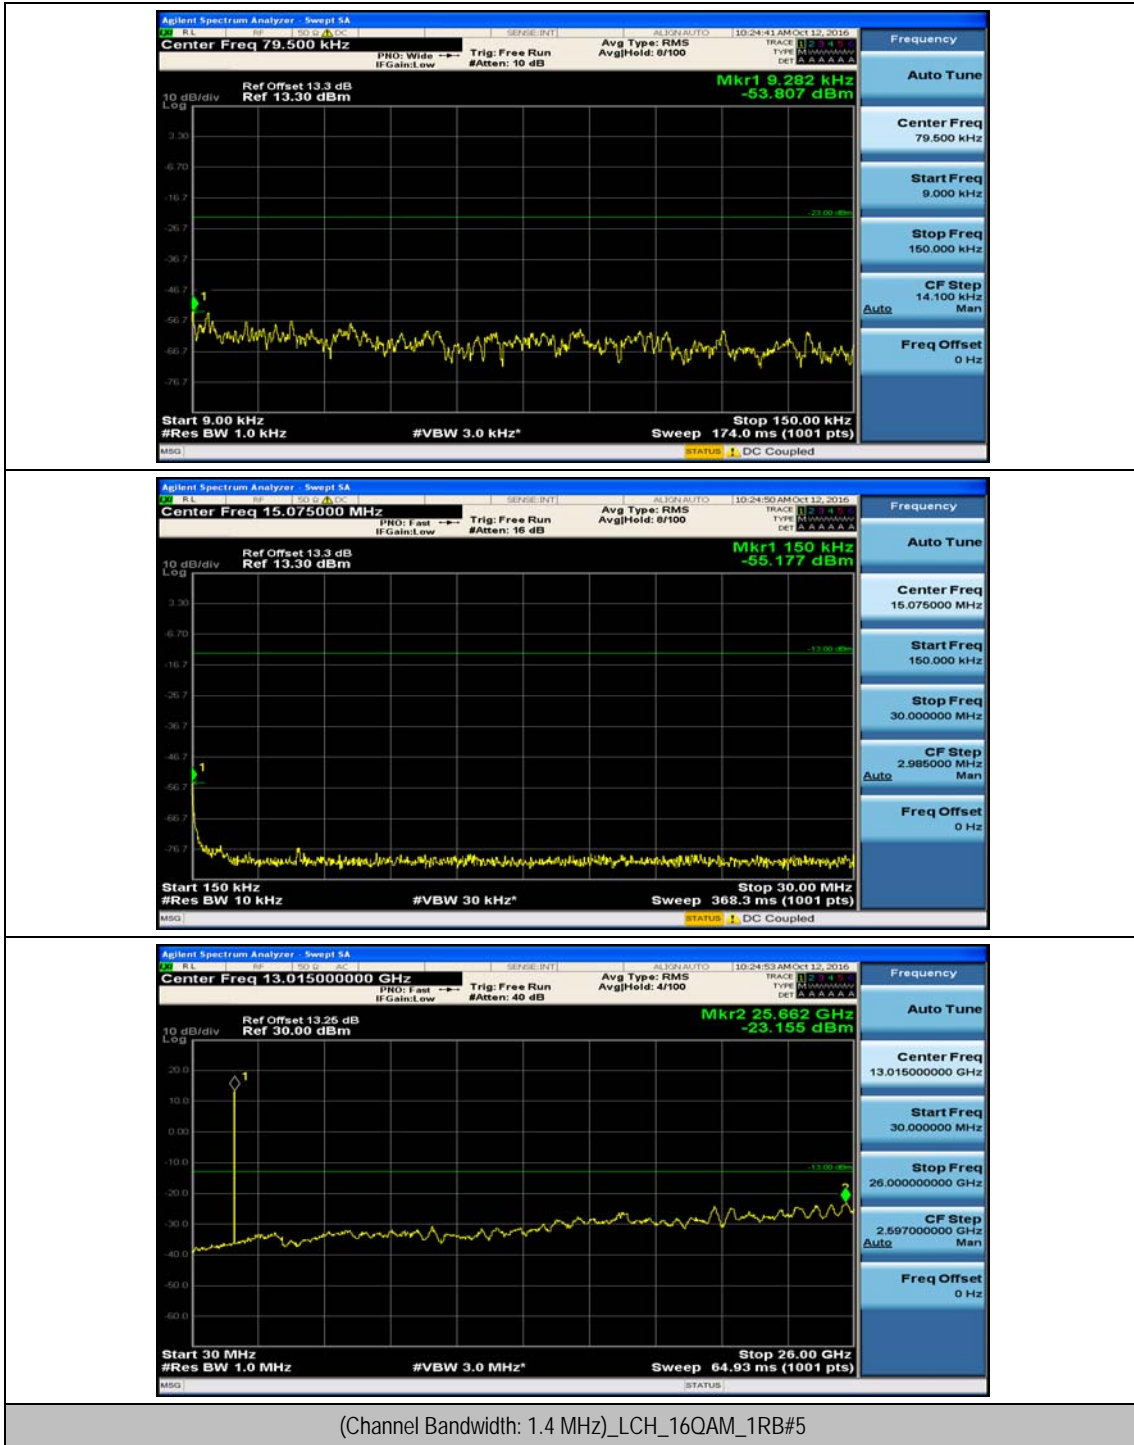

(Channel Bandwidth: 1.4 MHz)_HCH_QPSK_1RB#0

(Channel Bandwidth: 1.4 MHz)_LCH_16QAM_1RB#0

(Channel Bandwidth: 1.4 MHz)_MCH_16QAM_1RB#0

(Channel Bandwidth: 1.4 MHz)_HCH_16QAM_1RB#0

Channel Bandwidth: 3 MHz

(Channel Bandwidth: 3 MHz)_MCH_QPSK_1RB#0