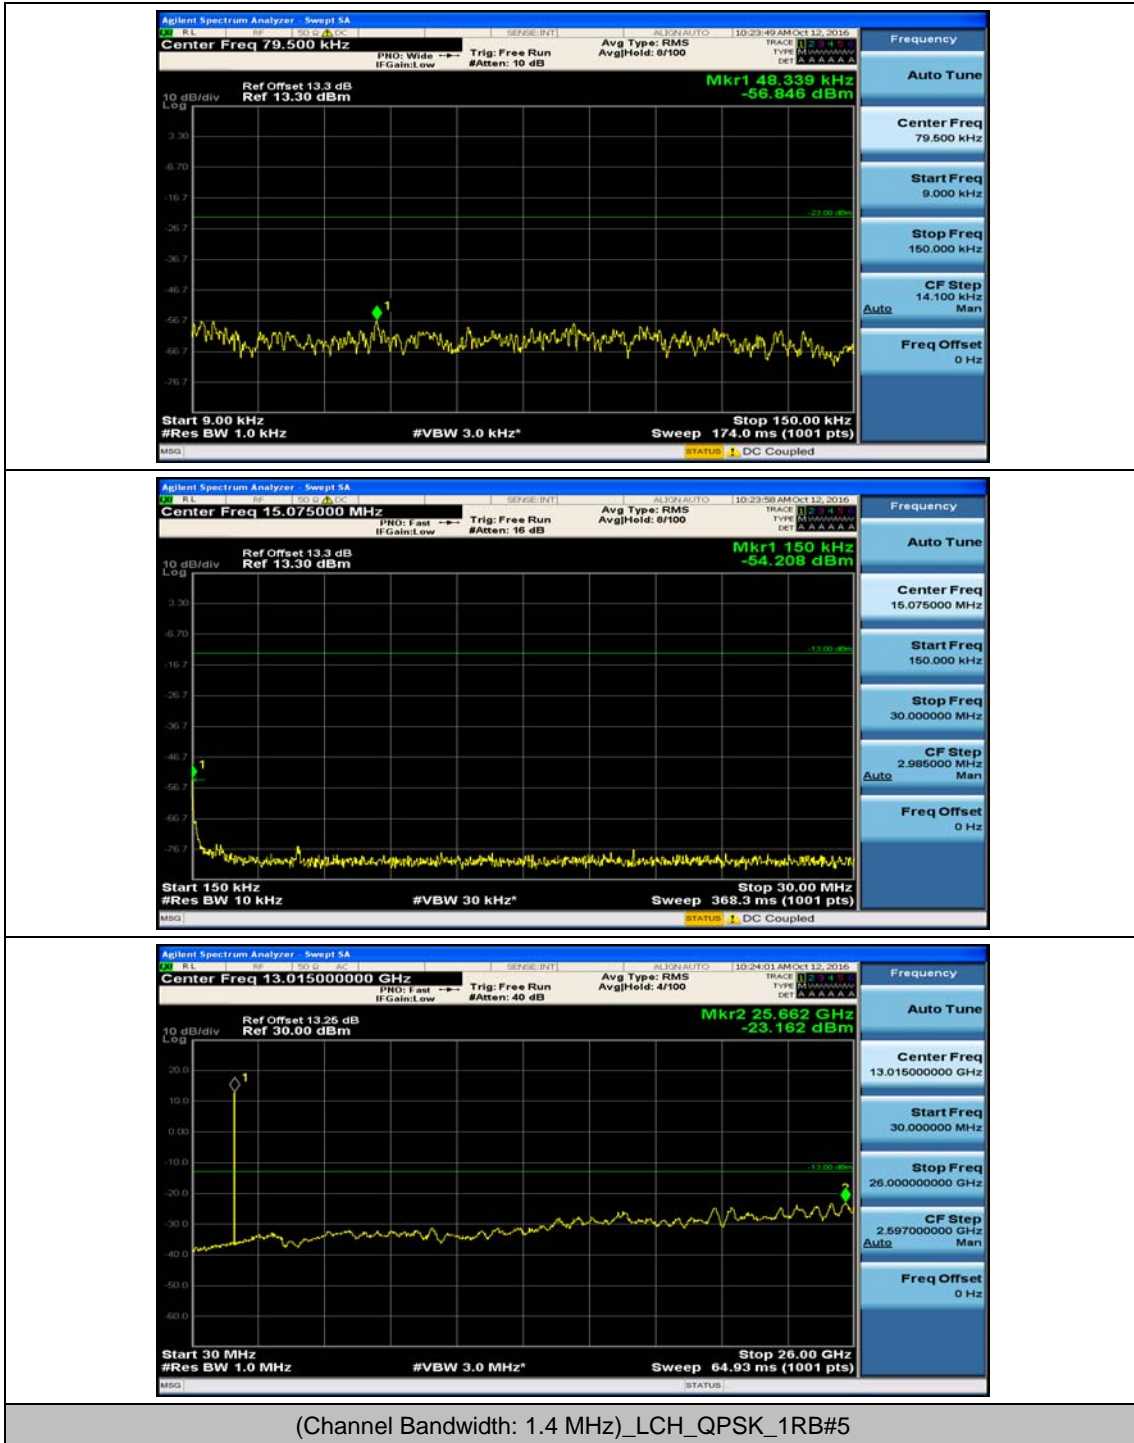

(Channel Bandwidth:20 MHz)_HCH_16QAM_50RB#50

(Channel Bandwidth:20 MHz)_HCH_16QAM_100RB#0

Appendix E: Conducted Spurious Emission

Test Graphs

Channel Bandwidth: 1.4 MHz

(Channel Bandwidth: 1.4 MHz)_MCH_OPSK_1RB#0