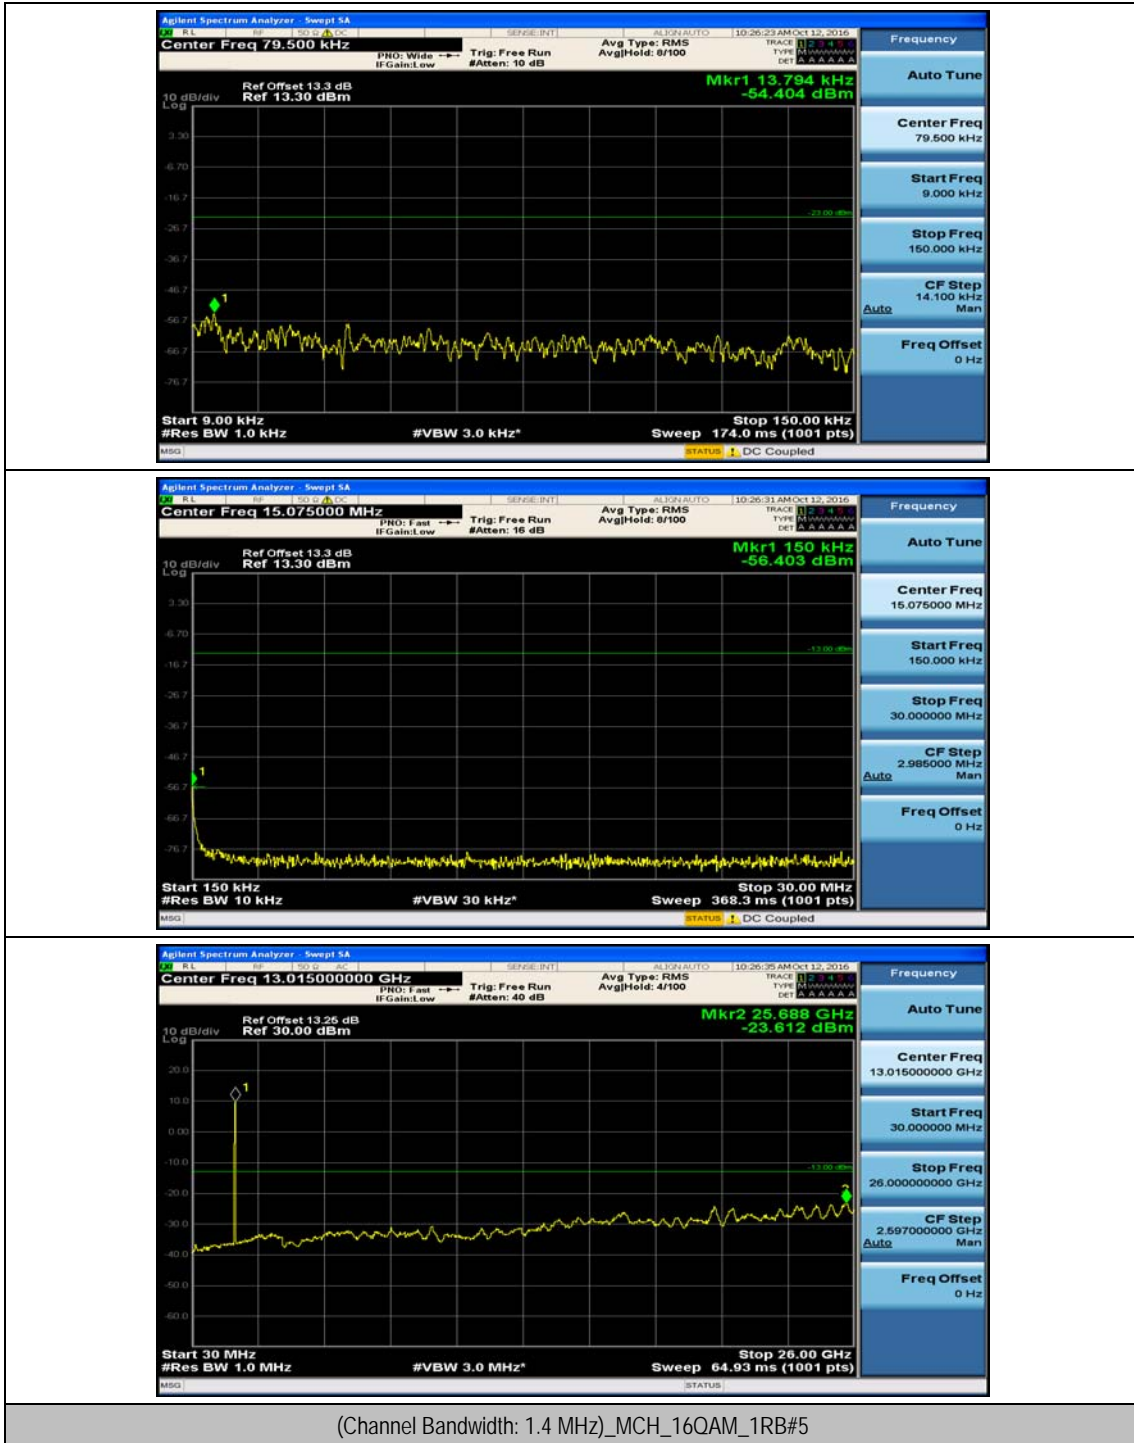

(Channel Bandwidth: 1.4 MHz)_HCH_QPSK_1RB#0

(Channel Bandwidth: 1.4 MHz)_LCH_16QAM_1RB#0

(Channel Bandwidth: 1.4 MHz)_MCH_16QAM_1RB#0

(Channel Bandwidth: 1.4 MHz)_HCH_16QAM_1RB#0

Channel Bandwidth: 3 MHz

(Channel Bandwidth: 3 MHz)_MCH_QPSK_1RB#0