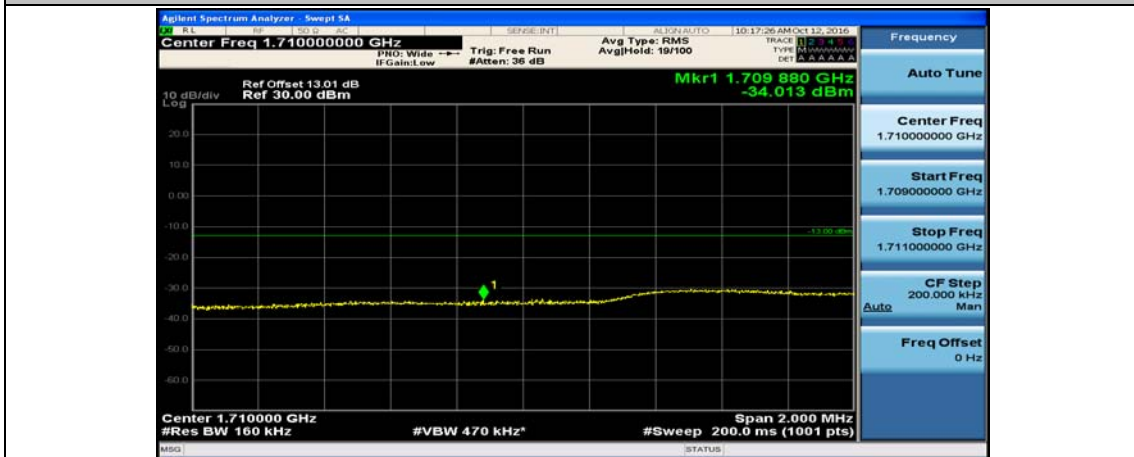

Channel Bandwidth: 10 MHz_HCH_16QAM_25RB#25

Channel Bandwidth: 10 MHz_HCH_16QAM_50RB#0

Channel Bandwidth: 15 MHz

(Channel Bandwidth:15 MHz)_LCH_QPSK_1RB#0

(Channel Bandwidth:15 MHz)_LCH_QPSK_1RB#37

(Channel Bandwidth:15 MHz)_LCH_QPSK_1RB#74

(Channel Bandwidth:15 MHz)_LCH_QPSK_37RB#0

(Channel Bandwidth:15 MHz)_LCH_QPSK_37RB#18

(Channel Bandwidth:15 MHz)_LCH_QPSK_37RB#38

(Channel Bandwidth:15 MHz)_LCH_QPSK_75RB#0

(Channel Bandwidth:15 MHz)_HCH_QPSK_1RB#0