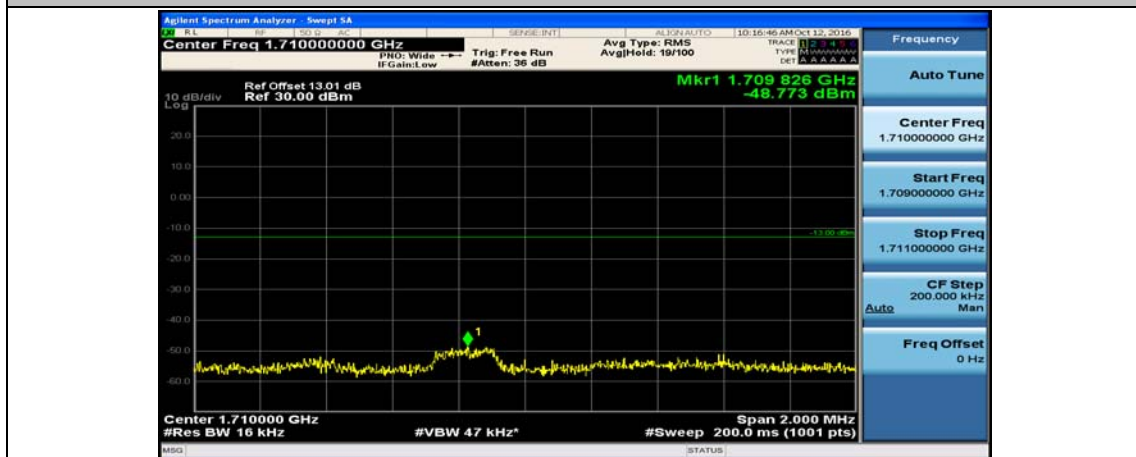

Channel Bandwidth: 10 MHz_HCH_16QAM_25RB#25

Channel Bandwidth: 10 MHz_HCH_16QAM_50RB#0

Channel Bandwidth: 15 MHz

(Channel Bandwidth:15 MHz)_LCH_QPSK_1RB#0

(Channel Bandwidth:15 MHz)_LCH_QPSK_1RB#37

(Channel Bandwidth:15 MHz)_LCH_QPSK_1RB#74

(Channel Bandwidth:15 MHz)_LCH_QPSK_37RB#0

(Channel Bandwidth:15 MHz)_LCH_QPSK_37RB#18

(Channel Bandwidth:15 MHz)_LCH_QPSK_37RB#38

(Channel Bandwidth:15 MHz)_LCH_QPSK_75RB#0

(Channel Bandwidth:15 MHz)_HCH_QPSK_1RB#0