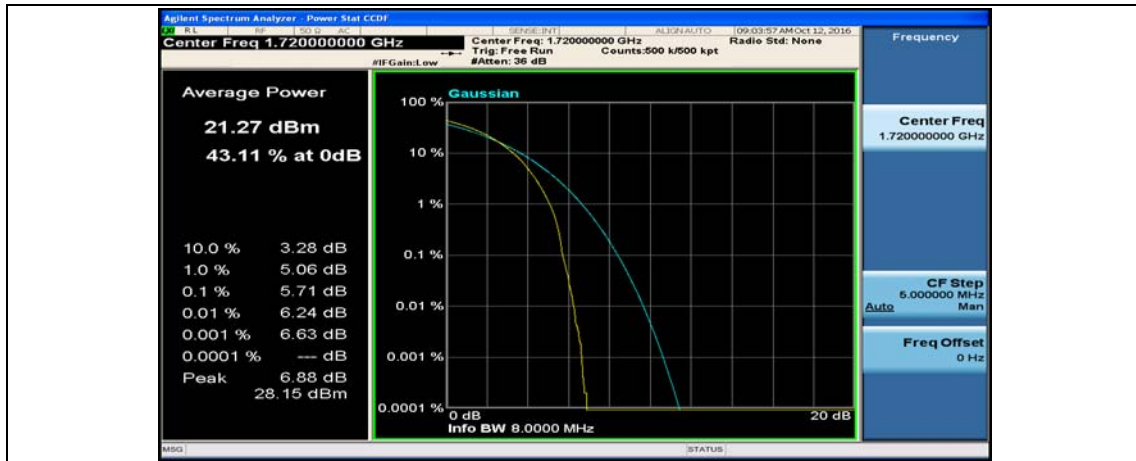

(Channel Bandwidth:15 MHz)_HCH_16QAM_37RB#38

(Channel Bandwidth:15 MHz)_HCH_16QAM_75RB#0

Channel Bandwidth: 20 MHz

(Channel Bandwidth:20 MHz)_LCH_QPSK_50RB#25

(Channel Bandwidth:20 MHz)_LCH_QPSK_50RB#50

(Channel Bandwidth:20 MHz)_LCH_QPSK_100RB#0