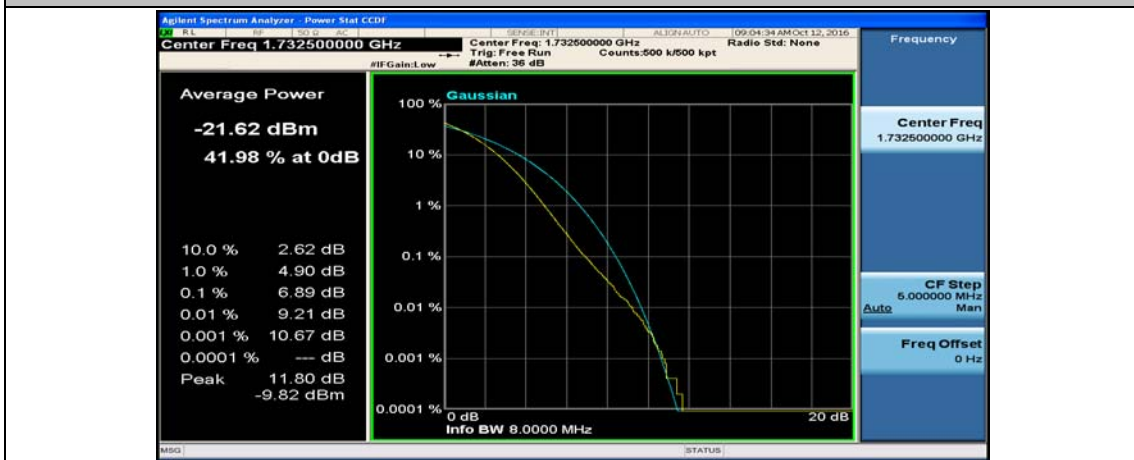

(Channel Bandwidth:20 MHz)_MCH_16QAM_1RB#0