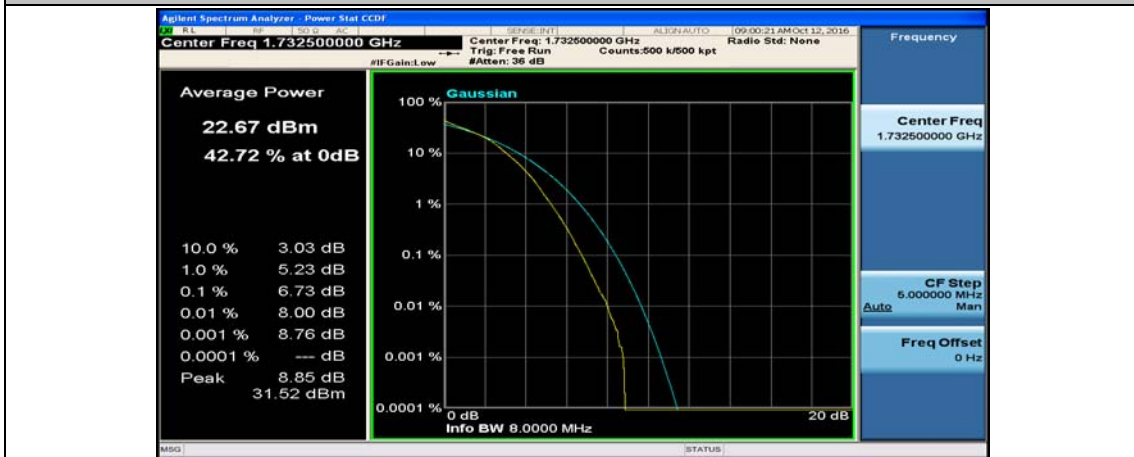

(Channel Bandwidth:15 MHz)_MCH_16QAM_37RB#18