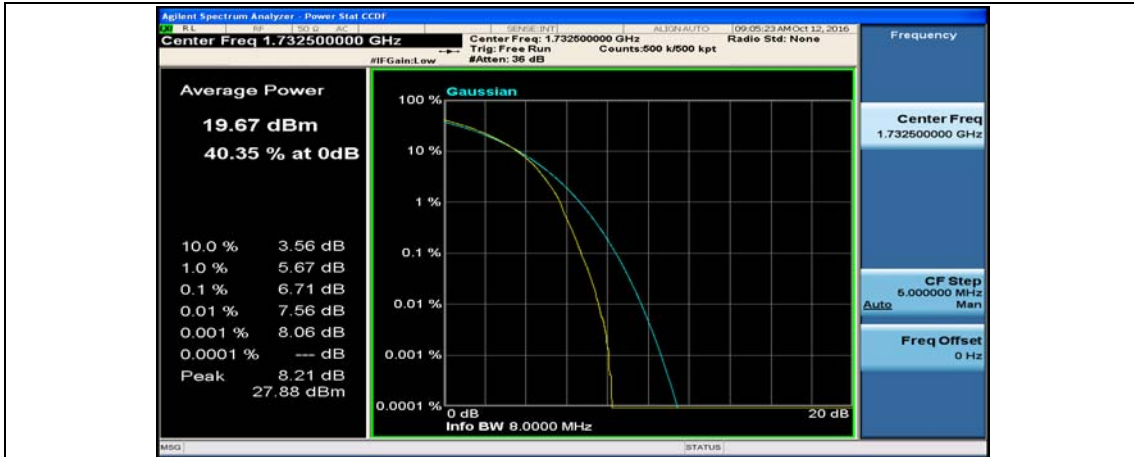

(Channel Bandwidth:20 MHz)_MCH_16QAM_50RB#50