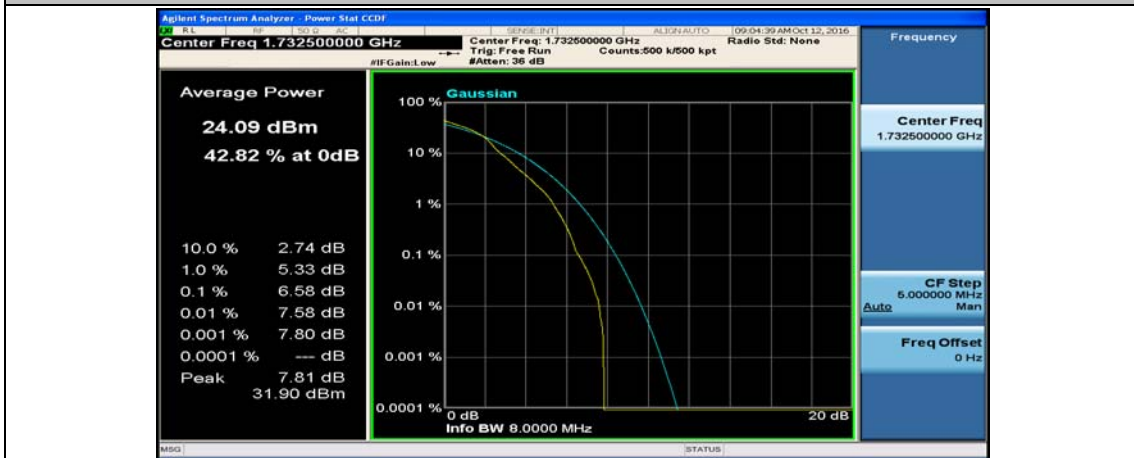

(Channel Bandwidth:20 MHz)_MCH_16QAM_1RB#49