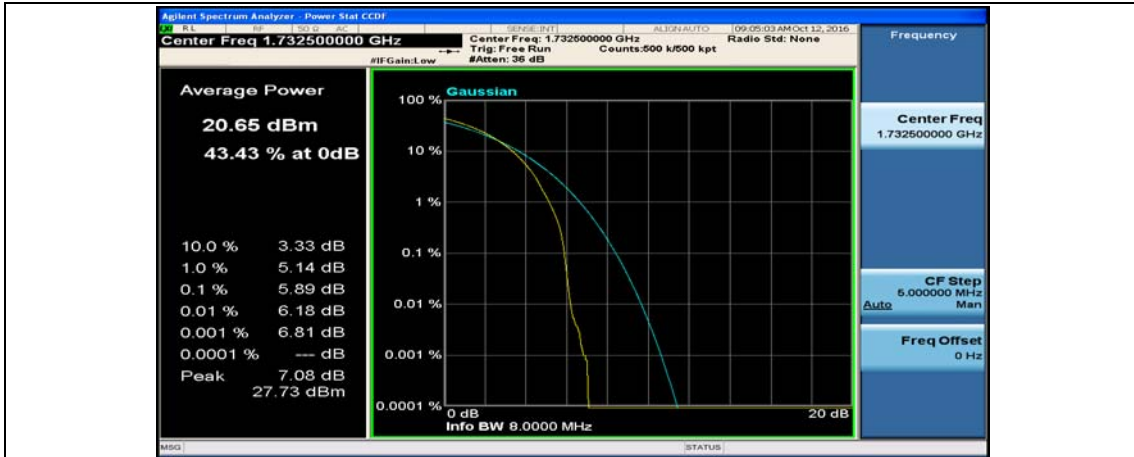

(Channel Bandwidth:20 MHz)_MCH_QPSK_50RB#50