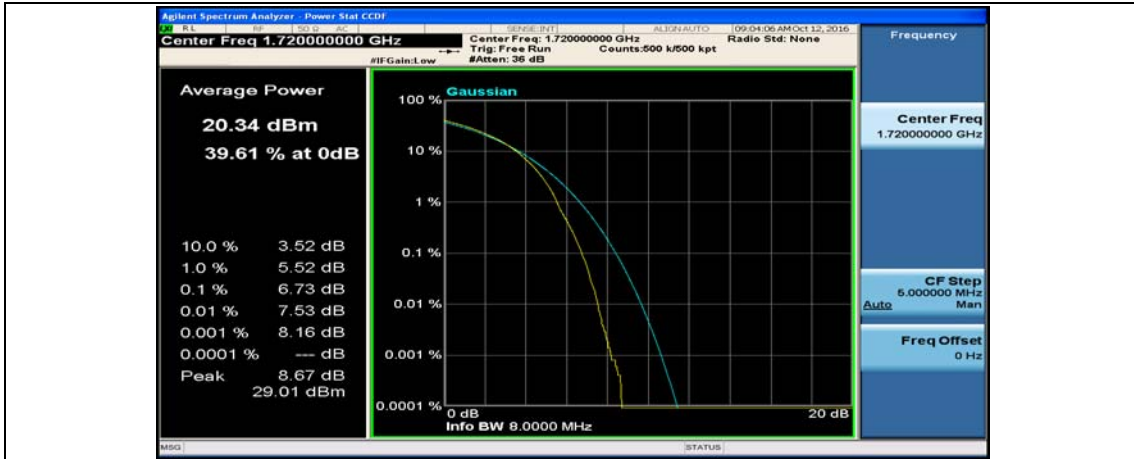

(Channel Bandwidth:20 MHz)_LCH_16QAM_100RB#0