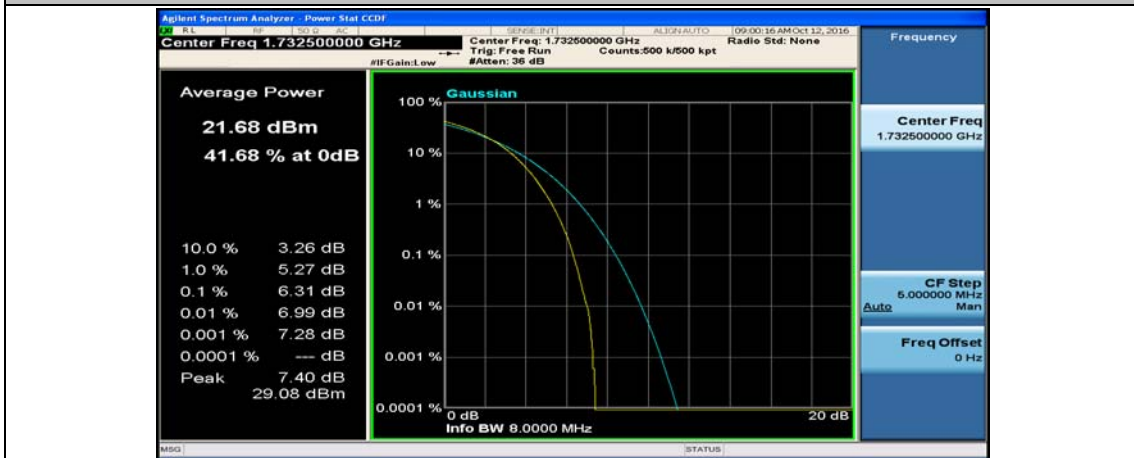

(Channel Bandwidth:15 MHz)_MCH_16QAM_37RB#0