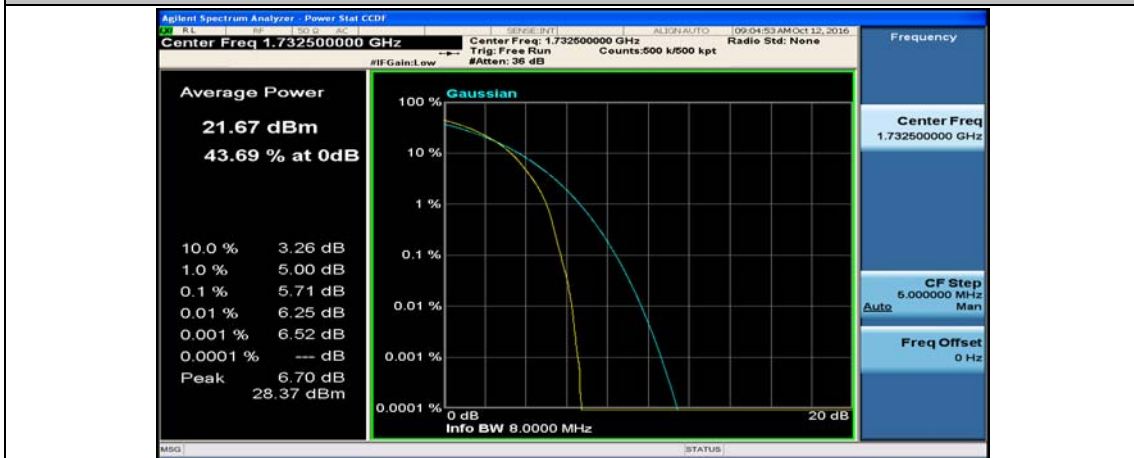

(Channel Bandwidth:20 MHz)_MCH_QPSK_1RB#0

(Channel Bandwidth:20 MHz)_MCH_QPSK_1RB#49

(Channel Bandwidth:20 MHz)_MCH_QPSK_1RB#99

(Channel Bandwidth:20 MHz)_MCH_QPSK_50RB#0

(Channel Bandwidth:20 MHz)_MCH_QPSK_50RB#25