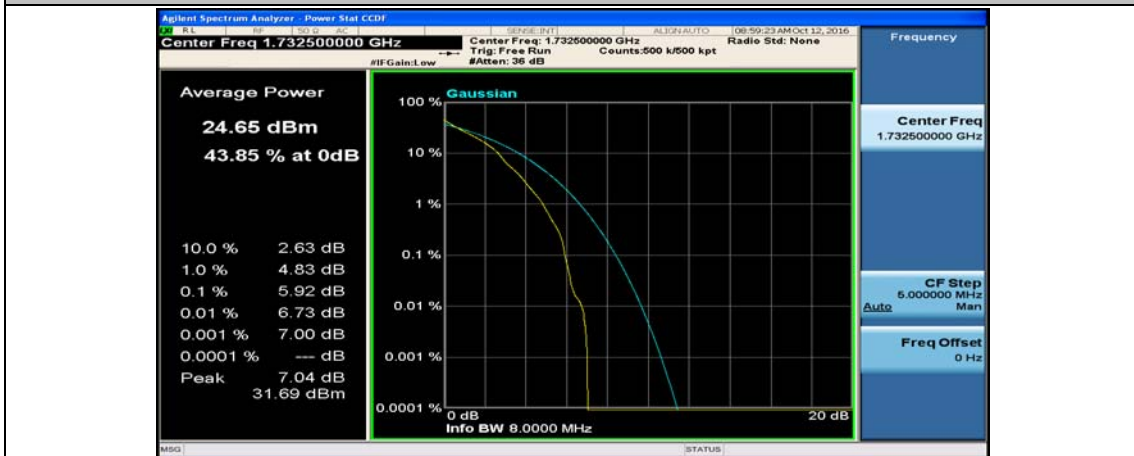

(Channel Bandwidth:15 MHz)_LCH_QPSK_37RB#38

(Channel Bandwidth:15 MHz)_LCH_QPSK_75RB#0

(Channel Bandwidth:15 MHz)_MCH_QPSK_1RB#0

(Channel Bandwidth:15 MHz)_MCH_QPSK_1RB#37

(Channel Bandwidth:15 MHz)_MCH_QPSK_1RB#74