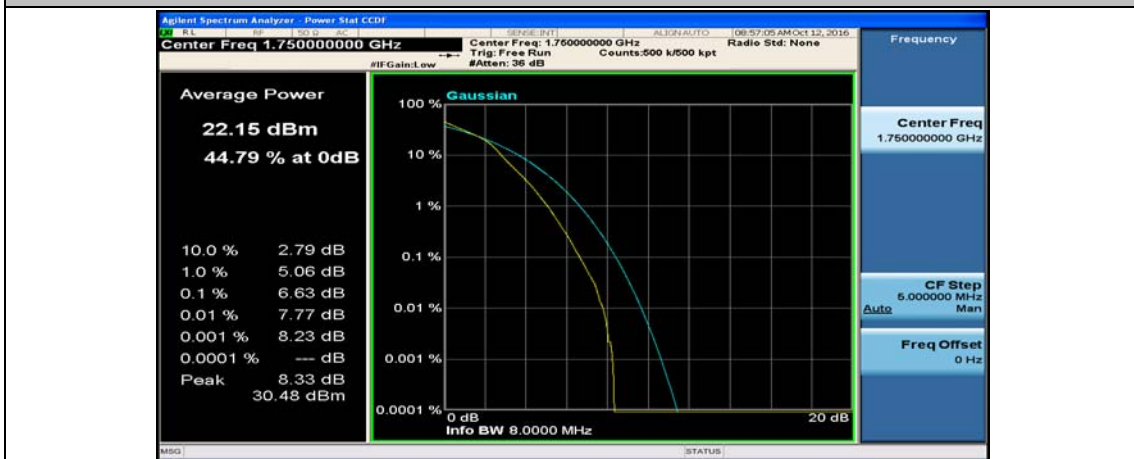

Channel Bandwidth: 10 MHz_MCH_16QAM_25RB#25

Channel Bandwidth: 10 MHz_MCH_16QAM_50RB#0

Channel Bandwidth: 10 MHz_HCH_16QAM_1RB#0

Channel Bandwidth: 10 MHz_HCH_16QAM_1RB#24

Channel Bandwidth: 15 MHz

(Channel Bandwidth:15 MHz)_LCH_QPSK_37RB#18

(Channel Bandwidth:15 MHz)_LCH_QPSK_37RB#38

(Channel Bandwidth:15 MHz)_LCH_QPSK_75RB#0

(Channel Bandwidth:15 MHz)_MCH_QPSK_1RB#0

(Channel Bandwidth:15 MHz)_MCH_QPSK_1RB#37

(Channel Bandwidth:15 MHz)_MCH_QPSK_1RB#74