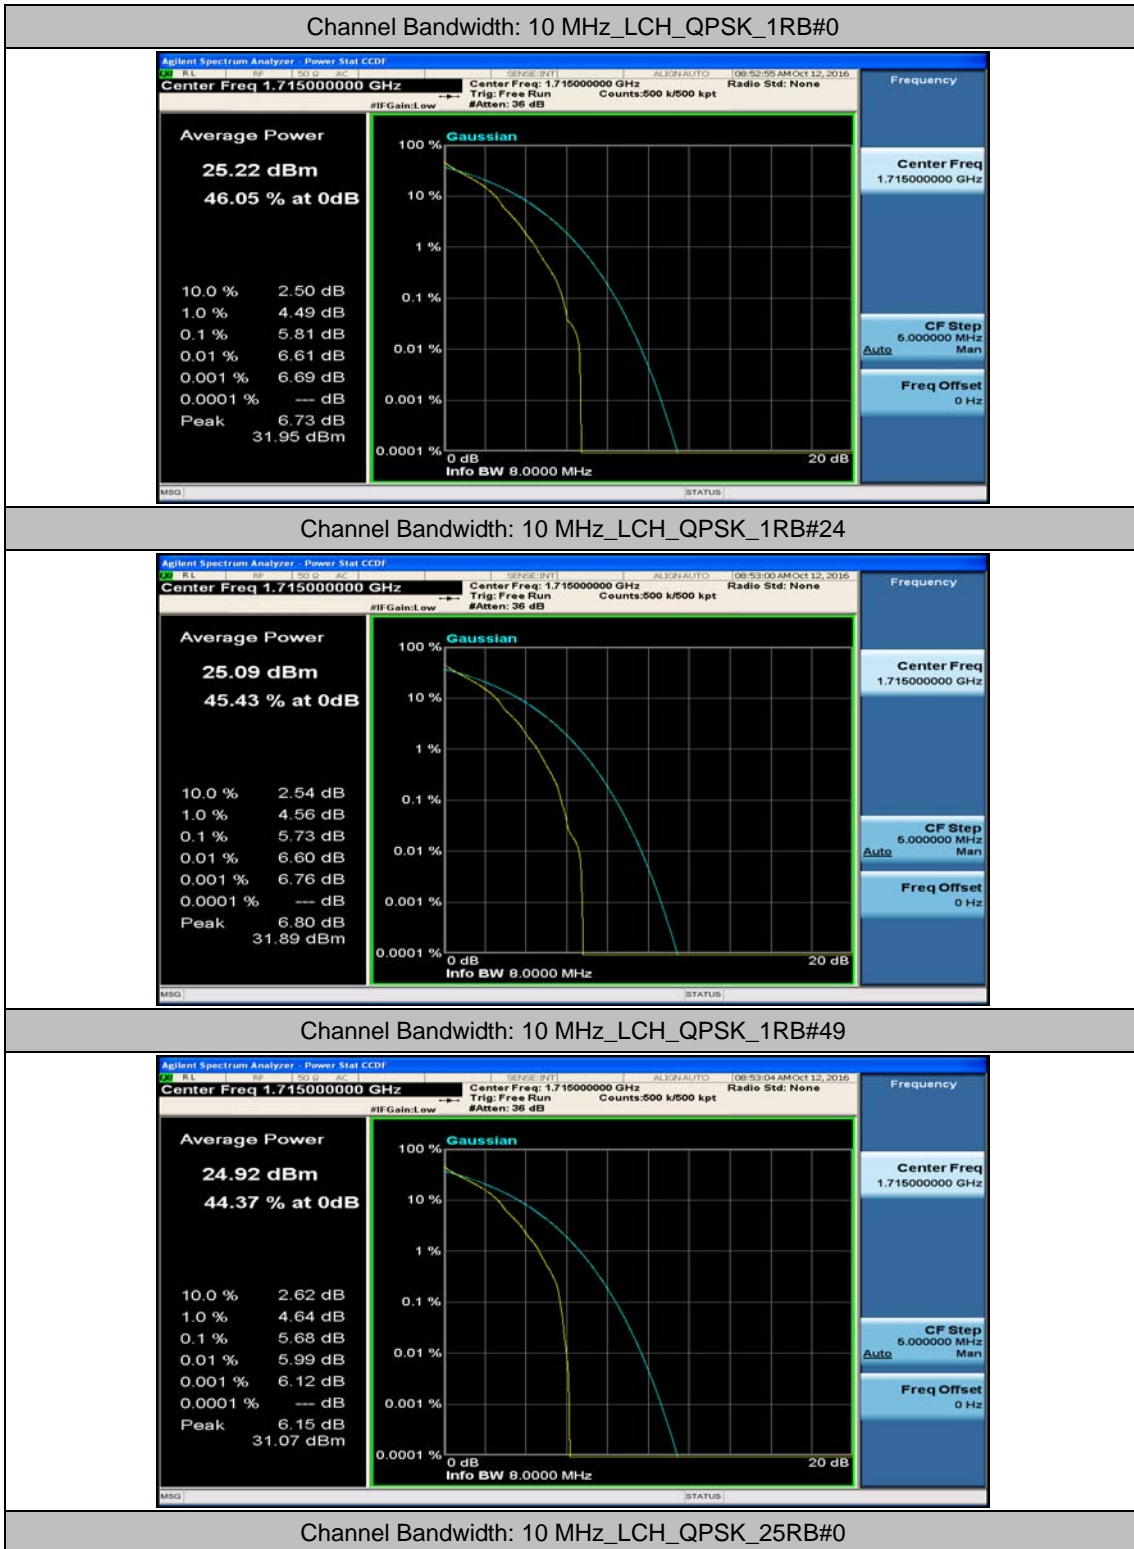

Channel Bandwidth: 10 MHz

Channel Bandwidth: 10 MHz_MCH_QPSK_1RB#0

Channel Bandwidth: 10 MHz_MCH_QPSK_1RB#24

Channel Bandwidth: 10 MHz_MCH_QPSK_1RB#49

Channel Bandwidth: 10 MHz_MCH_QPSK_50RB#0

Channel Bandwidth: 10 MHz_HCH_QPSK_1RB#0

Channel Bandwidth: 10 MHz_HCH_QPSK_1RB#24

Channel Bandwidth: 10 MHz_LCH_16QAM_1RB#0

Channel Bandwidth: 10 MHz_LCH_16QAM_1RB#24

Channel Bandwidth: 10 MHz_LCH_16QAM_1RB#49

Channel Bandwidth: 10 MHz_LCH_16QAM_25RB#0