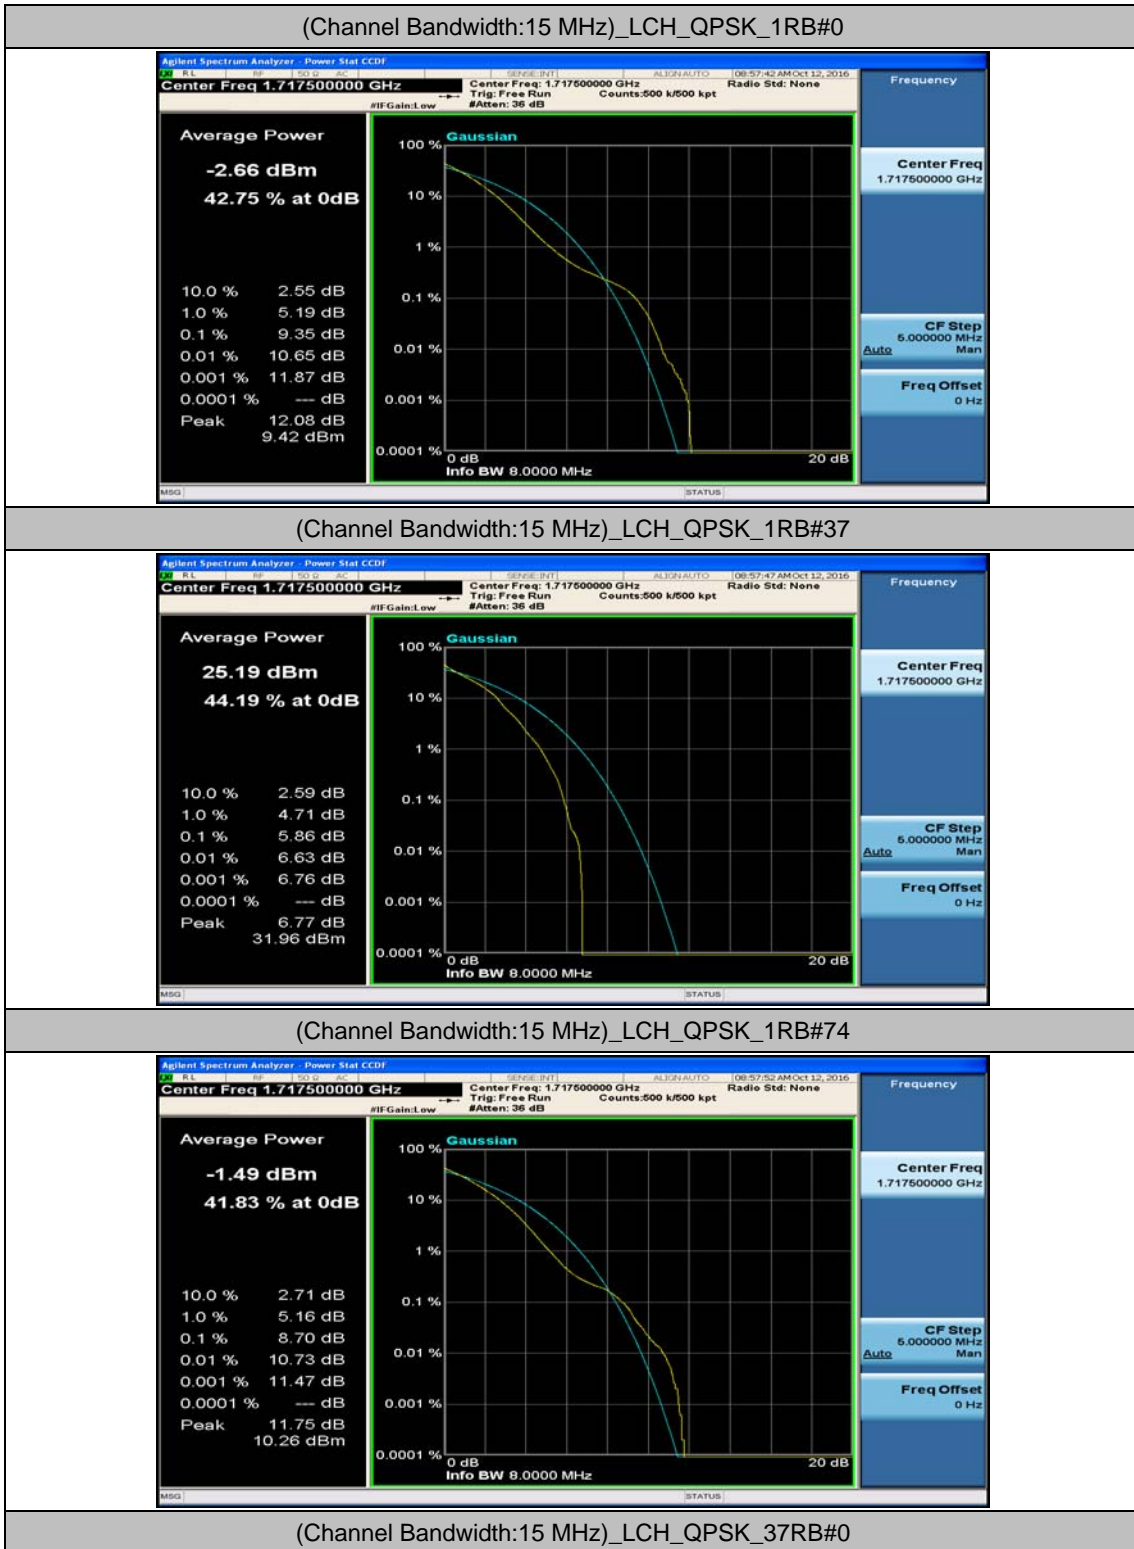

Channel Bandwidth: 10 MHz_MCH_16QAM_25RB#25

Channel Bandwidth: 10 MHz_MCH_16QAM_50RB#0

Channel Bandwidth: 10 MHz_HCH_16QAM_1RB#0

Channel Bandwidth: 10 MHz_HCH_16QAM_1RB#24

Channel Bandwidth: 15 MHz

(Channel Bandwidth:15 MHz)_LCH_QPSK_37RB#18

(Channel Bandwidth:15 MHz)_LCH_QPSK_37RB#38

(Channel Bandwidth:15 MHz)_LCH_QPSK_75RB#0

(Channel Bandwidth:15 MHz)_MCH_QPSK_1RB#0

(Channel Bandwidth:15 MHz)_MCH_QPSK_1RB#37

(Channel Bandwidth:15 MHz)_MCH_QPSK_1RB#74