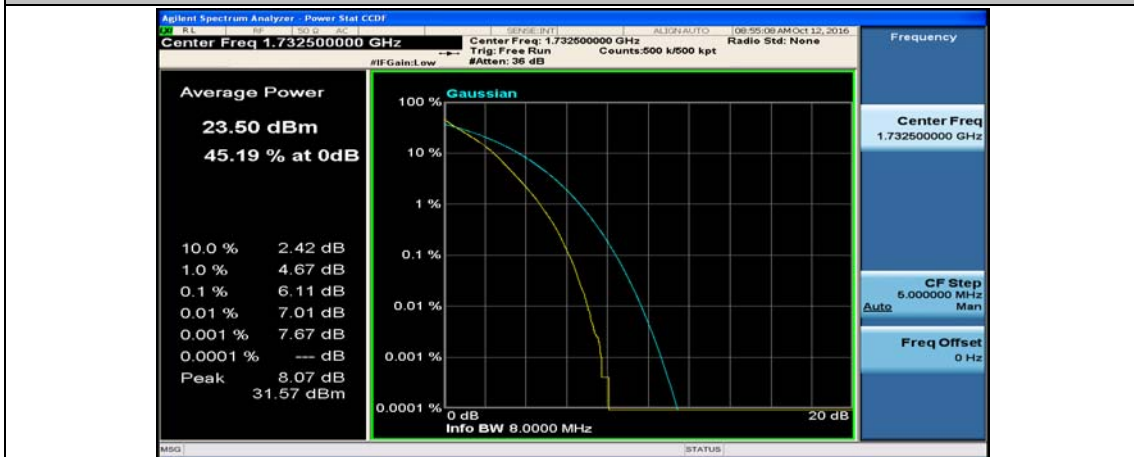

Channel Bandwidth: 10 MHz

Channel Bandwidth: 10 MHz_MCH_QPSK_1RB#0

Channel Bandwidth: 10 MHz_MCH_QPSK_1RB#24

Channel Bandwidth: 10 MHz_MCH_QPSK_1RB#49

Channel Bandwidth: 10 MHz_MCH_QPSK_50RB#0

Channel Bandwidth: 10 MHz_HCH_QPSK_1RB#0

Channel Bandwidth: 10 MHz_HCH_QPSK_1RB#24

Channel Bandwidth: 10 MHz_LCH_16QAM_1RB#0

Channel Bandwidth: 10 MHz_LCH_16QAM_1RB#24

Channel Bandwidth: 10 MHz_LCH_16QAM_1RB#49

Channel Bandwidth: 10 MHz_LCH_16QAM_25RB#0