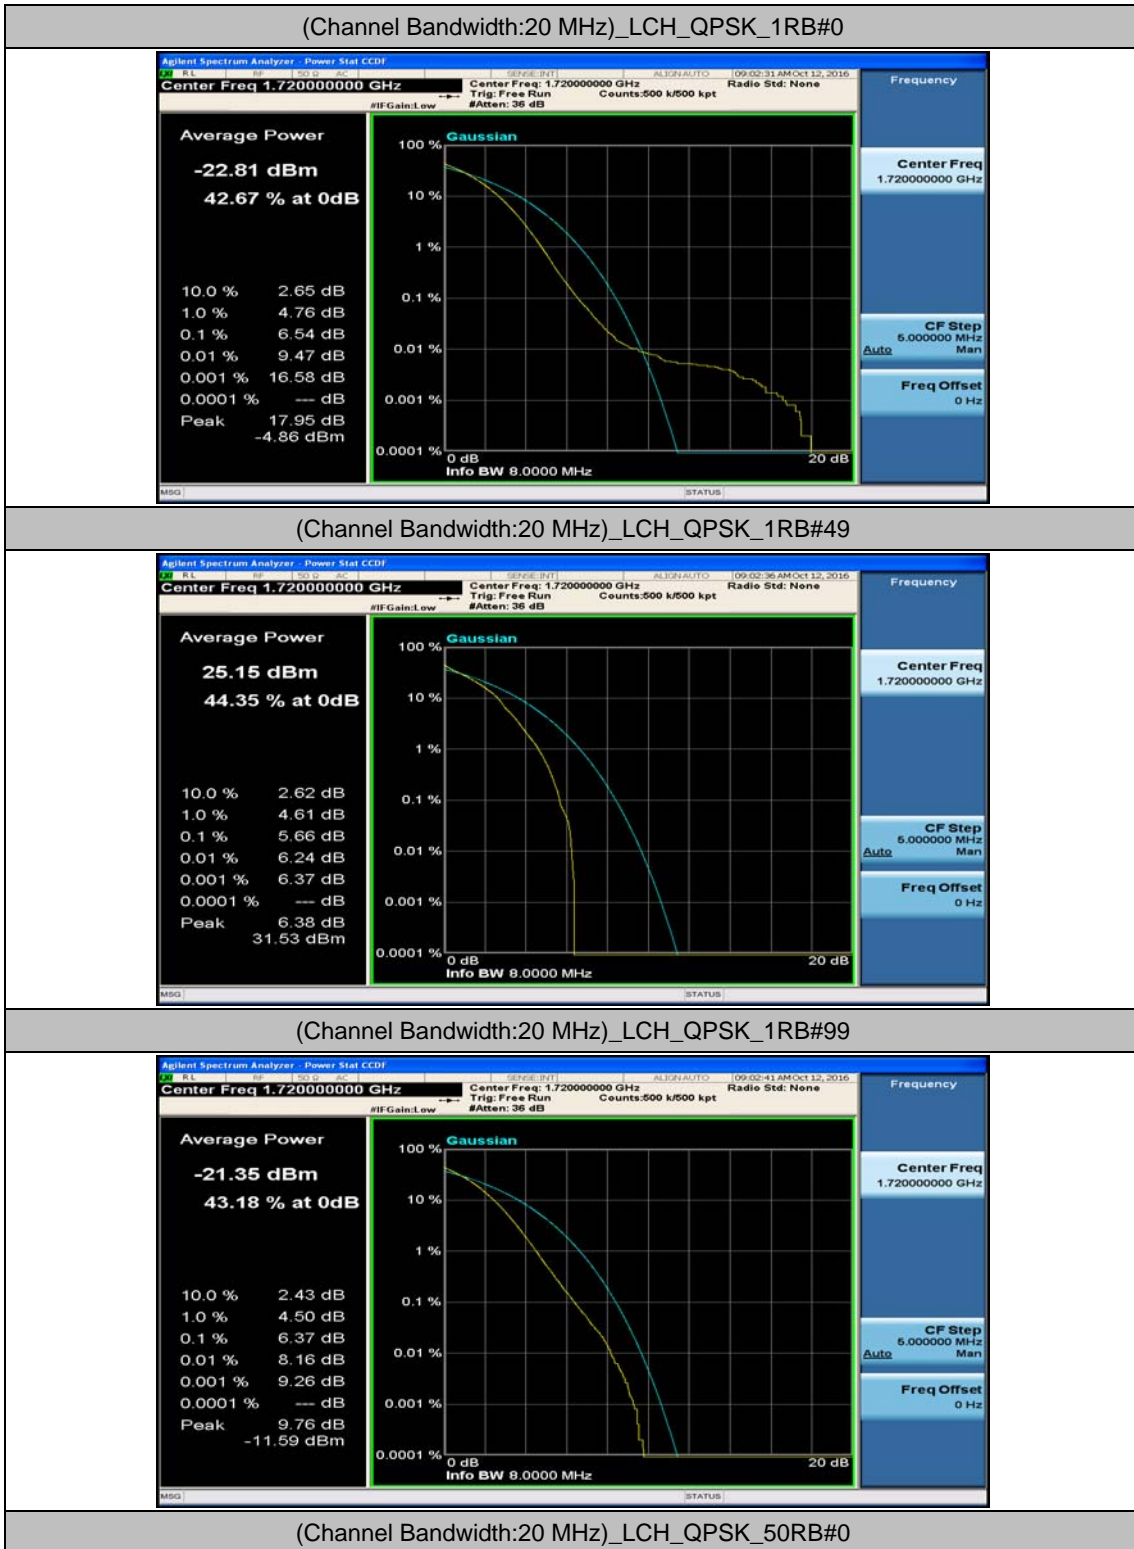

Channel Bandwidth: 20 MHz