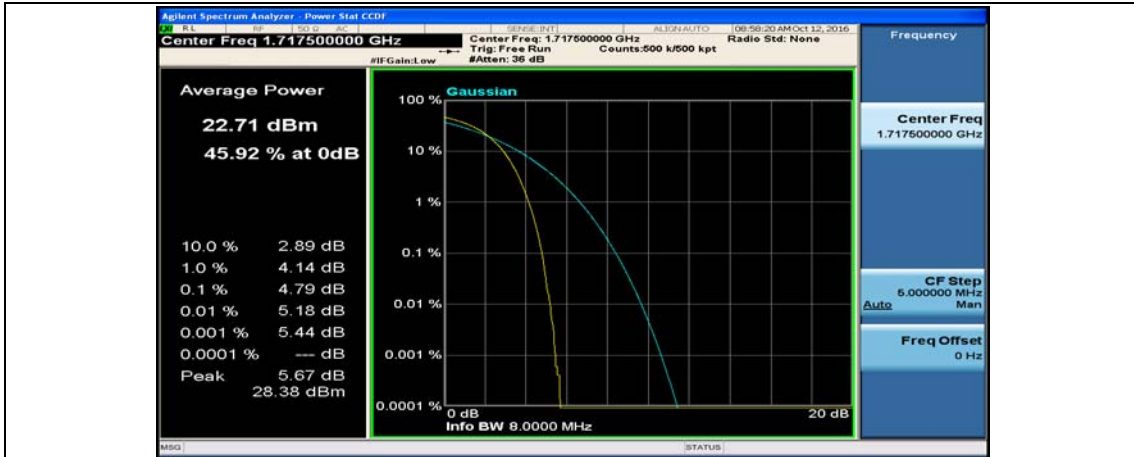

Channel Bandwidth: 10 MHz_MCH_16QAM_25RB#25

Channel Bandwidth: 10 MHz_MCH_16QAM_50RB#0

Channel Bandwidth: 10 MHz_HCH_16QAM_1RB#0

Channel Bandwidth: 10 MHz_HCH_16QAM_1RB#24

Channel Bandwidth: 15 MHz

(Channel Bandwidth:15 MHz)_LCH_QPSK_37RB#18