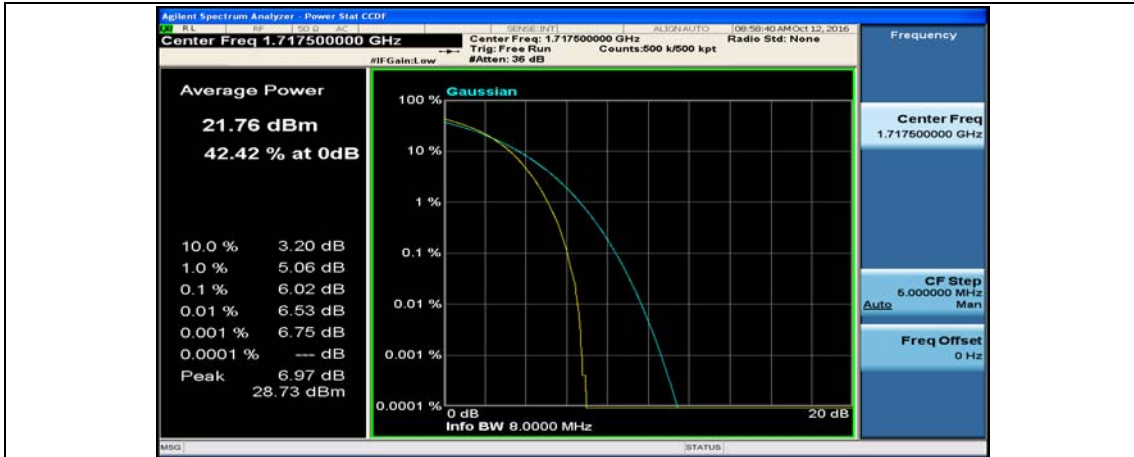

(Channel Bandwidth:15 MHz)_HCH_QPSK_75RB#0

(Channel Bandwidth:15 MHz)_LCH_16QAM_1RB#0

(Channel Bandwidth:15 MHz)_LCH_16QAM_1RB#37

(Channel Bandwidth:15 MHz)_LCH_16QAM_1RB#74

(Channel Bandwidth:15 MHz)_LCH_16QAM_37RB#0