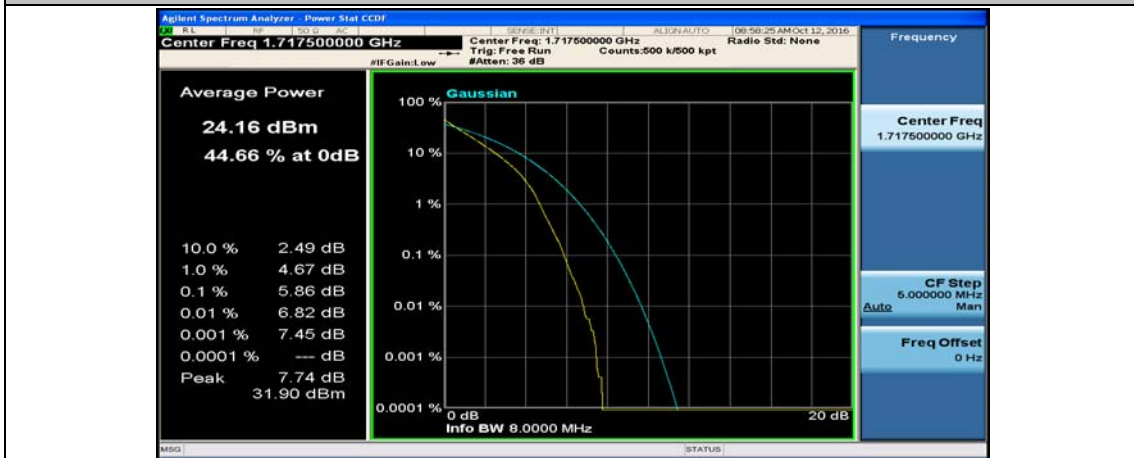

Channel Bandwidth: 10 MHz_MCH_16QAM_25RB#25

Channel Bandwidth: 10 MHz_MCH_16QAM_50RB#0

Channel Bandwidth: 10 MHz_HCH_16QAM_1RB#0

Channel Bandwidth: 10 MHz_HCH_16QAM_1RB#24

Channel Bandwidth: 15 MHz

(Channel Bandwidth:15 MHz)_LCH_QPSK_37RB#18

(Channel Bandwidth:15 MHz)_LCH_QPSK_37RB#38

(Channel Bandwidth:15 MHz)_LCH_QPSK_75RB#0

(Channel Bandwidth:15 MHz)_MCH_QPSK_1RB#0

(Channel Bandwidth:15 MHz)_MCH_QPSK_1RB#37

(Channel Bandwidth:15 MHz)_MCH_QPSK_1RB#74