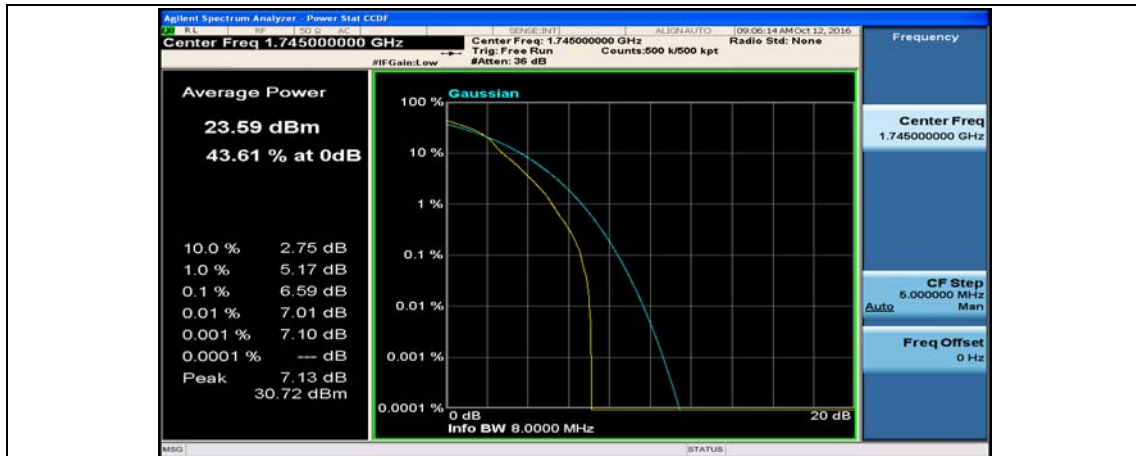

(Channel Bandwidth:20 MHz)_MCH_16QAM_50RB#25

(Channel Bandwidth:20 MHz)_MCH_16QAM_50RB#50

(Channel Bandwidth:20 MHz)_MCH_16QAM_100RB#0

(Channel Bandwidth:20 MHz)_HCH_16QAM_1RB#0

(Channel Bandwidth:20 MHz)_HCH_16QAM_1RB#49