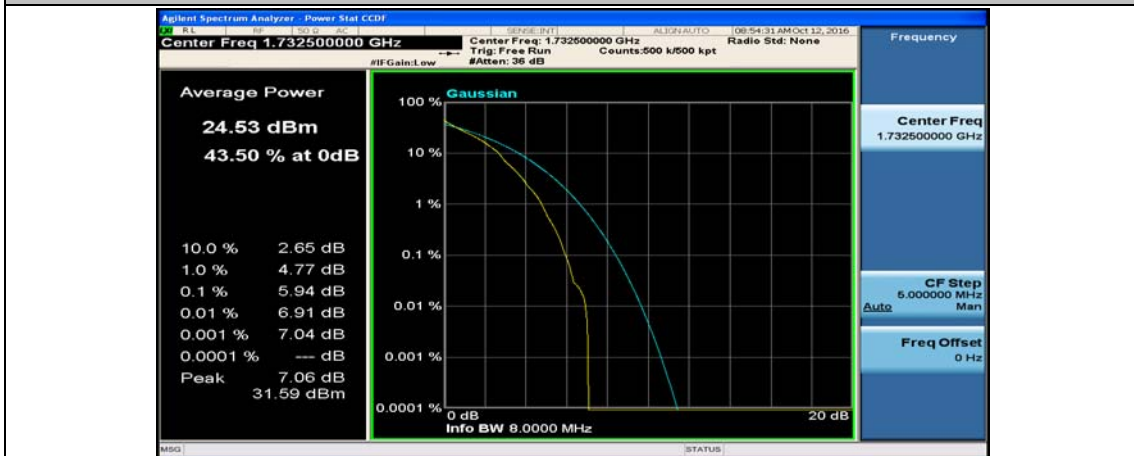

Channel Bandwidth: 10 MHz

Channel Bandwidth: 10 MHz_MCH_QPSK_1RB#0

Channel Bandwidth: 10 MHz_MCH_QPSK_1RB#24

Channel Bandwidth: 10 MHz_MCH_QPSK_1RB#49

Channel Bandwidth: 10 MHz_MCH_QPSK_50RB#0

Channel Bandwidth: 10 MHz_HCH_QPSK_1RB#0

Channel Bandwidth: 10 MHz_HCH_QPSK_1RB#24

Channel Bandwidth: 10 MHz_LCH_16QAM_1RB#0

Channel Bandwidth: 10 MHz_LCH_16QAM_1RB#24

Channel Bandwidth: 10 MHz_LCH_16QAM_1RB#49

Channel Bandwidth: 10 MHz_LCH_16QAM_25RB#0