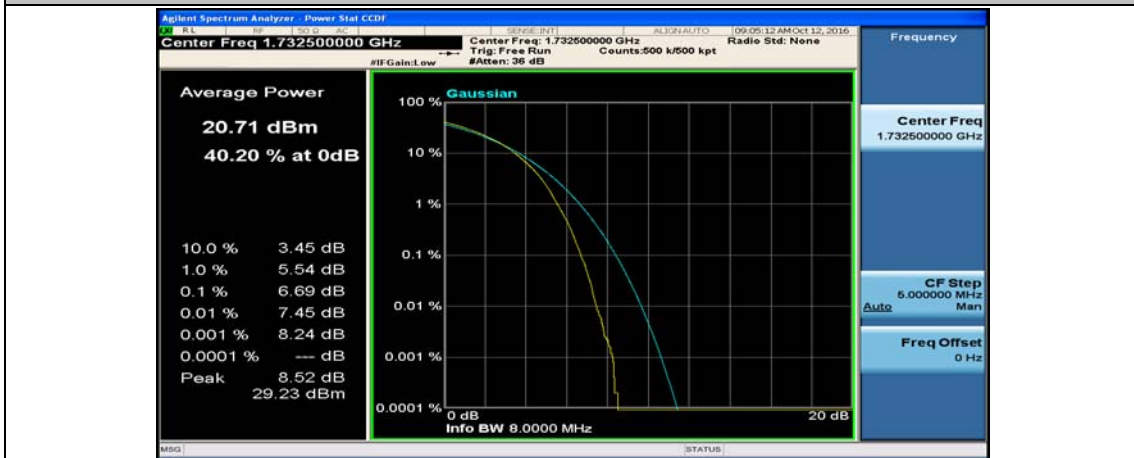

(Channel Bandwidth:20 MHz)_LCH_16QAM_100RB#0

(Channel Bandwidth:20 MHz)_MCH_16QAM_1RB#0

(Channel Bandwidth:20 MHz)_MCH_16QAM_1RB#49

(Channel Bandwidth:20 MHz)_MCH_16QAM_1RB#99

(Channel Bandwidth:20 MHz)_MCH_16QAM_50RB#0