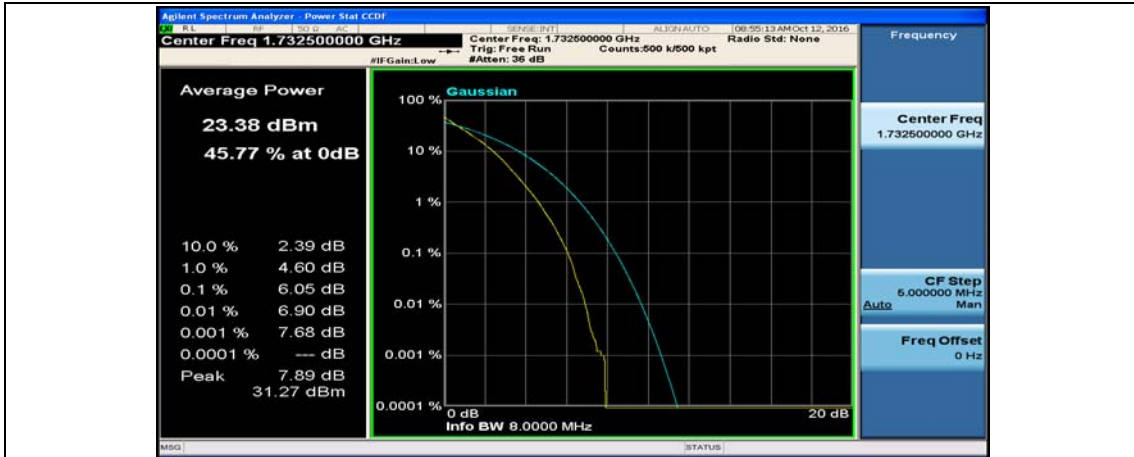

Channel Bandwidth: 10 MHz

Channel Bandwidth: 10 MHz_MCH_QPSK_1RB#0

Channel Bandwidth: 10 MHz_MCH_QPSK_1RB#24

Channel Bandwidth: 10 MHz_MCH_QPSK_1RB#49

Channel Bandwidth: 10 MHz_MCH_QPSK_50RB#0

Channel Bandwidth: 10 MHz_HCH_QPSK_1RB#0