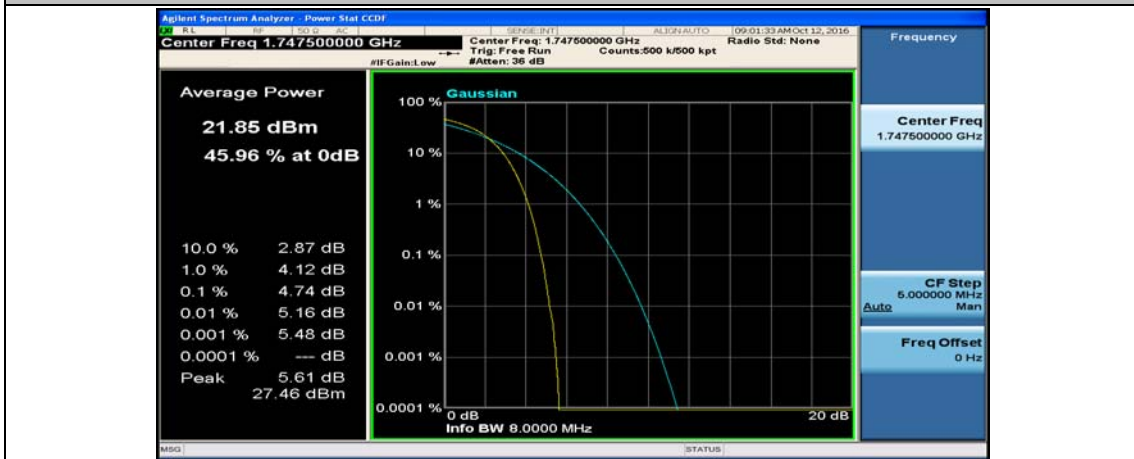

(Channel Bandwidth:15 MHz)_HCH_QPSK_37RB#0