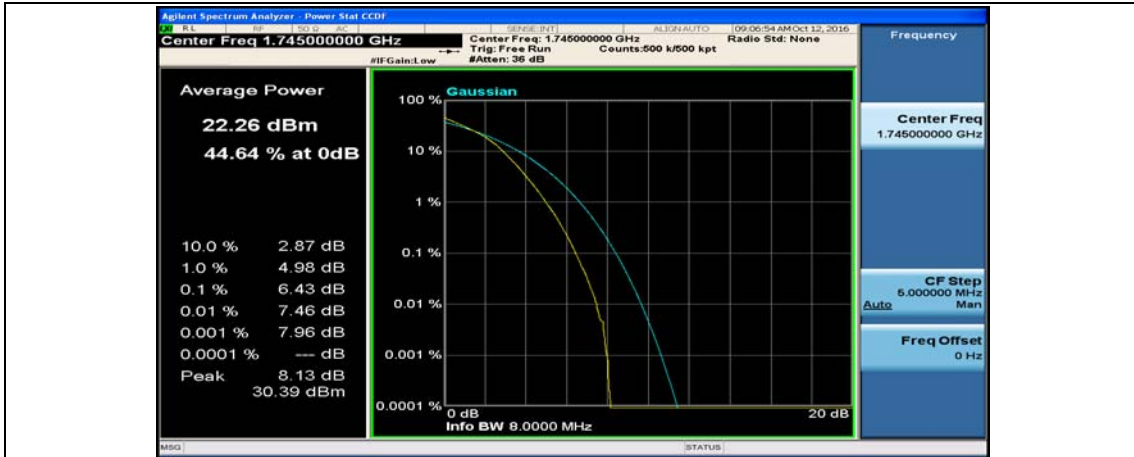

(Channel Bandwidth:20 MHz)_HCH_16QAM_50RB#25