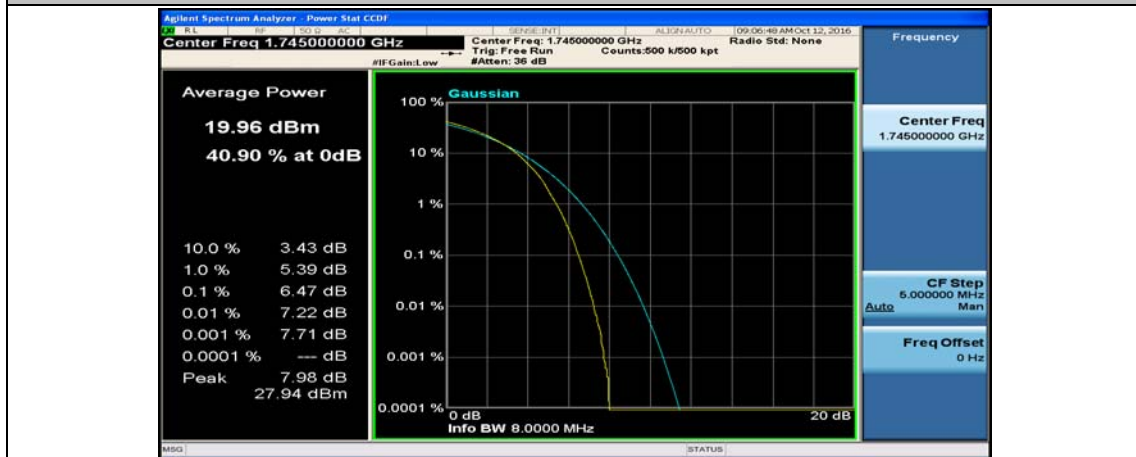

(Channel Bandwidth:20 MHz)_HCH_16QAM_50RB#0