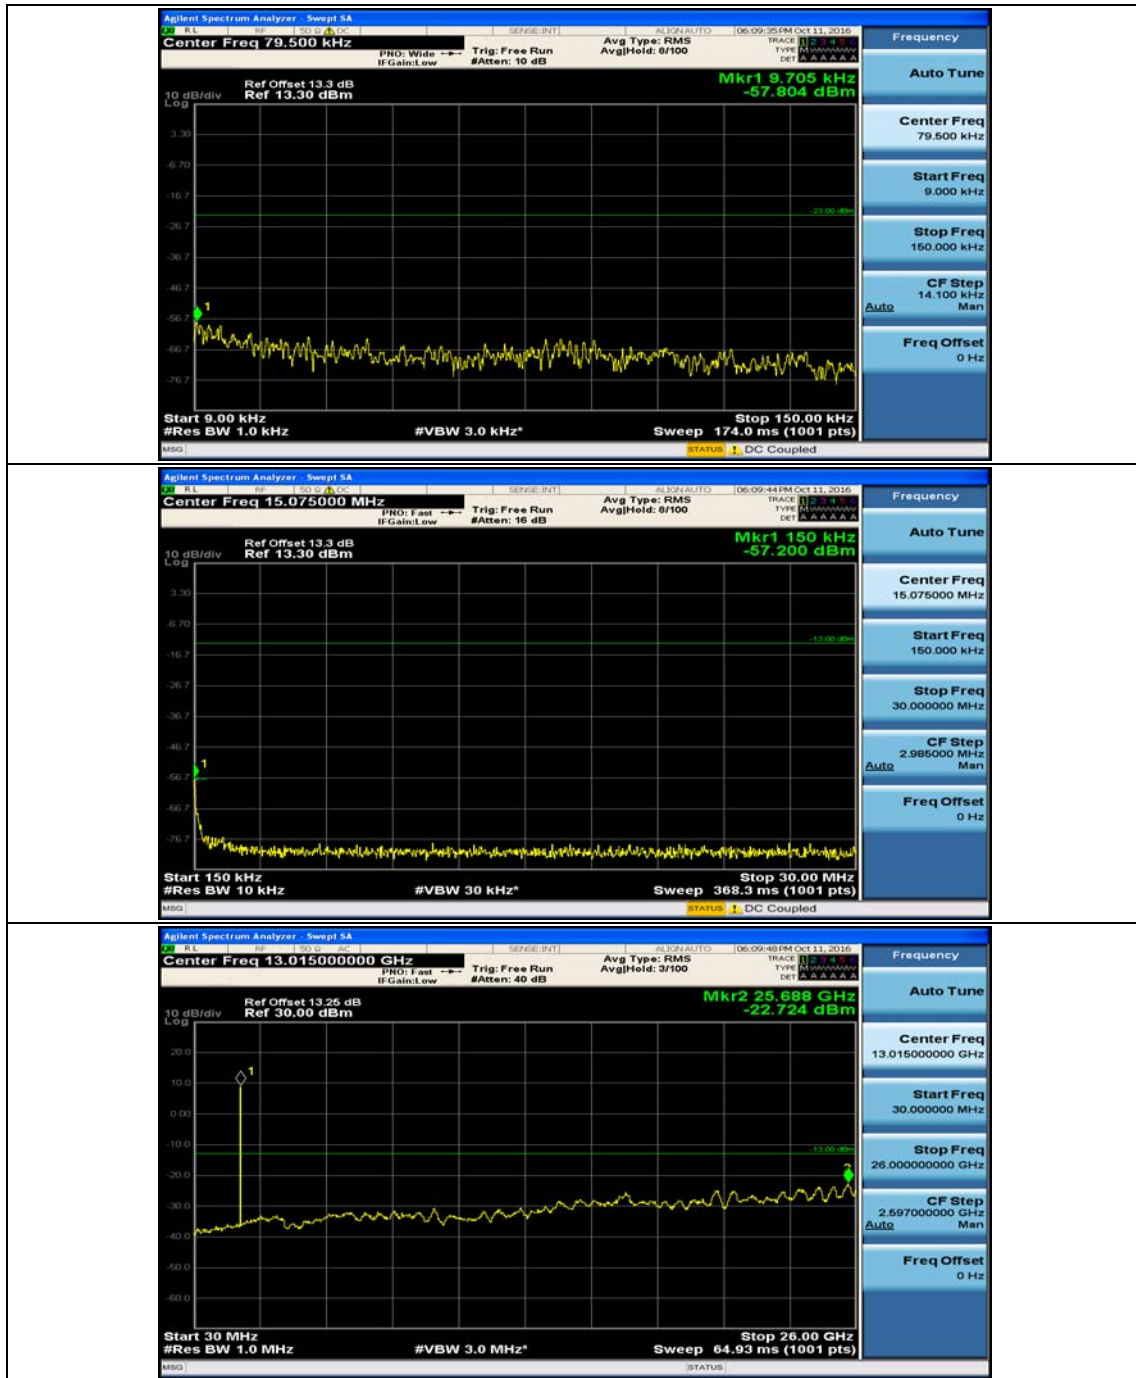

(Channel Bandwidth: 3 MHz)_LCH_16QAM_1RB#0

(Channel Bandwidth: 3 MHz)_LCH_16QAM_1RB#7

(Channel Bandwidth: 3 MHz)_MCH_16QAM_1RB#0

(Channel Bandwidth: 3 MHz)_MCH_16QAM_1RB#7

(Channel Bandwidth: 3 MHz)_HCH_16QAM_1RB#0

(Channel Bandwidth: 3 MHz)_HCH_16QAM_1RB#7

Channel Bandwidth: 5 MHz

(Channel Bandwidth: 5 MHz)_MCH_QPSK_1RB#0

(Channel Bandwidth: 5 MHz)_MCH_QPSK_1RB#12

(Channel Bandwidth: 5 MHz)_HCH_QPSK_1RB#0

(Channel Bandwidth: 5 MHz)_HCH_QPSK_1RB#12

(Channel Bandwidth: 5 MHz)_LCH_16QAM_1RB#0

(Channel Bandwidth: 5 MHz)_LCH_16QAM_1RB#12

(Channel Bandwidth: 5 MHz)_MCH_16QAM_1RB#0

(Channel Bandwidth: 5 MHz)_MCH_16QAM_1RB#12

(Channel Bandwidth: 5 MHz)_HCH_16QAM_1RB#0