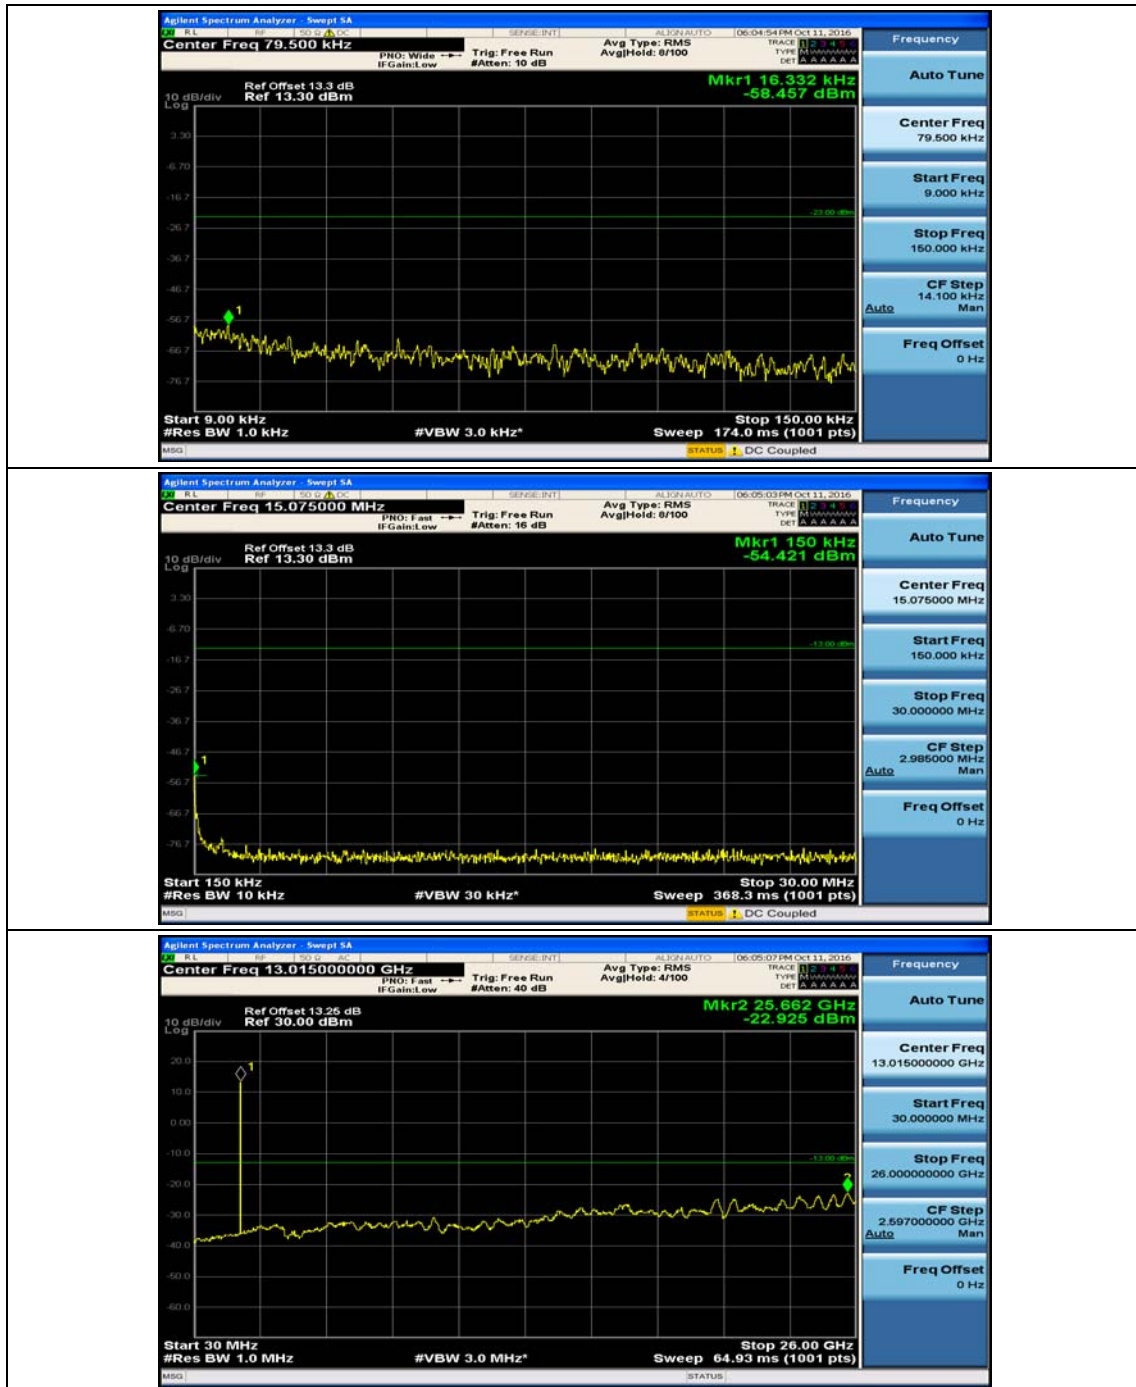

(Channel Bandwidth: 3 MHz)_LCH_16QAM_1RB#0

(Channel Bandwidth: 3 MHz)_LCH_16QAM_1RB#7

(Channel Bandwidth: 3 MHz)_MCH_16QAM_1RB#0

(Channel Bandwidth: 3 MHz)_MCH_16QAM_1RB#7

(Channel Bandwidth: 3 MHz)_HCH_16QAM_1RB#0

(Channel Bandwidth: 3 MHz)_HCH_16QAM_1RB#7

Channel Bandwidth: 5 MHz

(Channel Bandwidth: 5 MHz)_MCH_QPSK_1RB#0

(Channel Bandwidth: 5 MHz)_MCH_QPSK_1RB#12

(Channel Bandwidth: 5 MHz)_HCH_QPSK_1RB#0

(Channel Bandwidth: 5 MHz)_HCH_QPSK_1RB#12