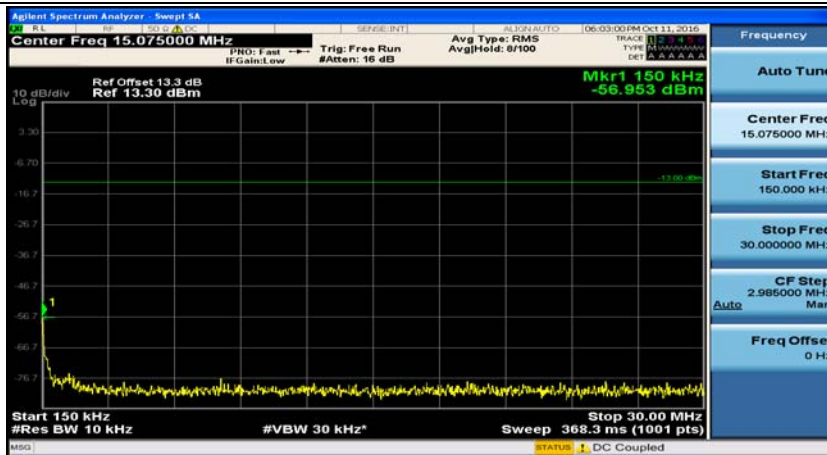

(Channel Bandwidth: 3 MHz)_LCH_16QAM_1RB#0

(Channel Bandwidth: 3 MHz)_LCH_16QAM_1RB#7

(Channel Bandwidth: 3 MHz)_MCH_16QAM_1RB#0

(Channel Bandwidth: 3 MHz)_MCH_16QAM_1RB#7

(Channel Bandwidth: 3 MHz)_HCH_16QAM_1RB#0

(Channel Bandwidth: 3 MHz)_HCH_16QAM_1RB#7

Channel Bandwidth: 5 MHz

(Channel Bandwidth: 5 MHz)_MCH_QPSK_1RB#0

(Channel Bandwidth: 5 MHz)_MCH_QPSK_1RB#12

(Channel Bandwidth: 5 MHz)_HCH_QPSK_1RB#0

(Channel Bandwidth: 5 MHz)_HCH_QPSK_1RB#12