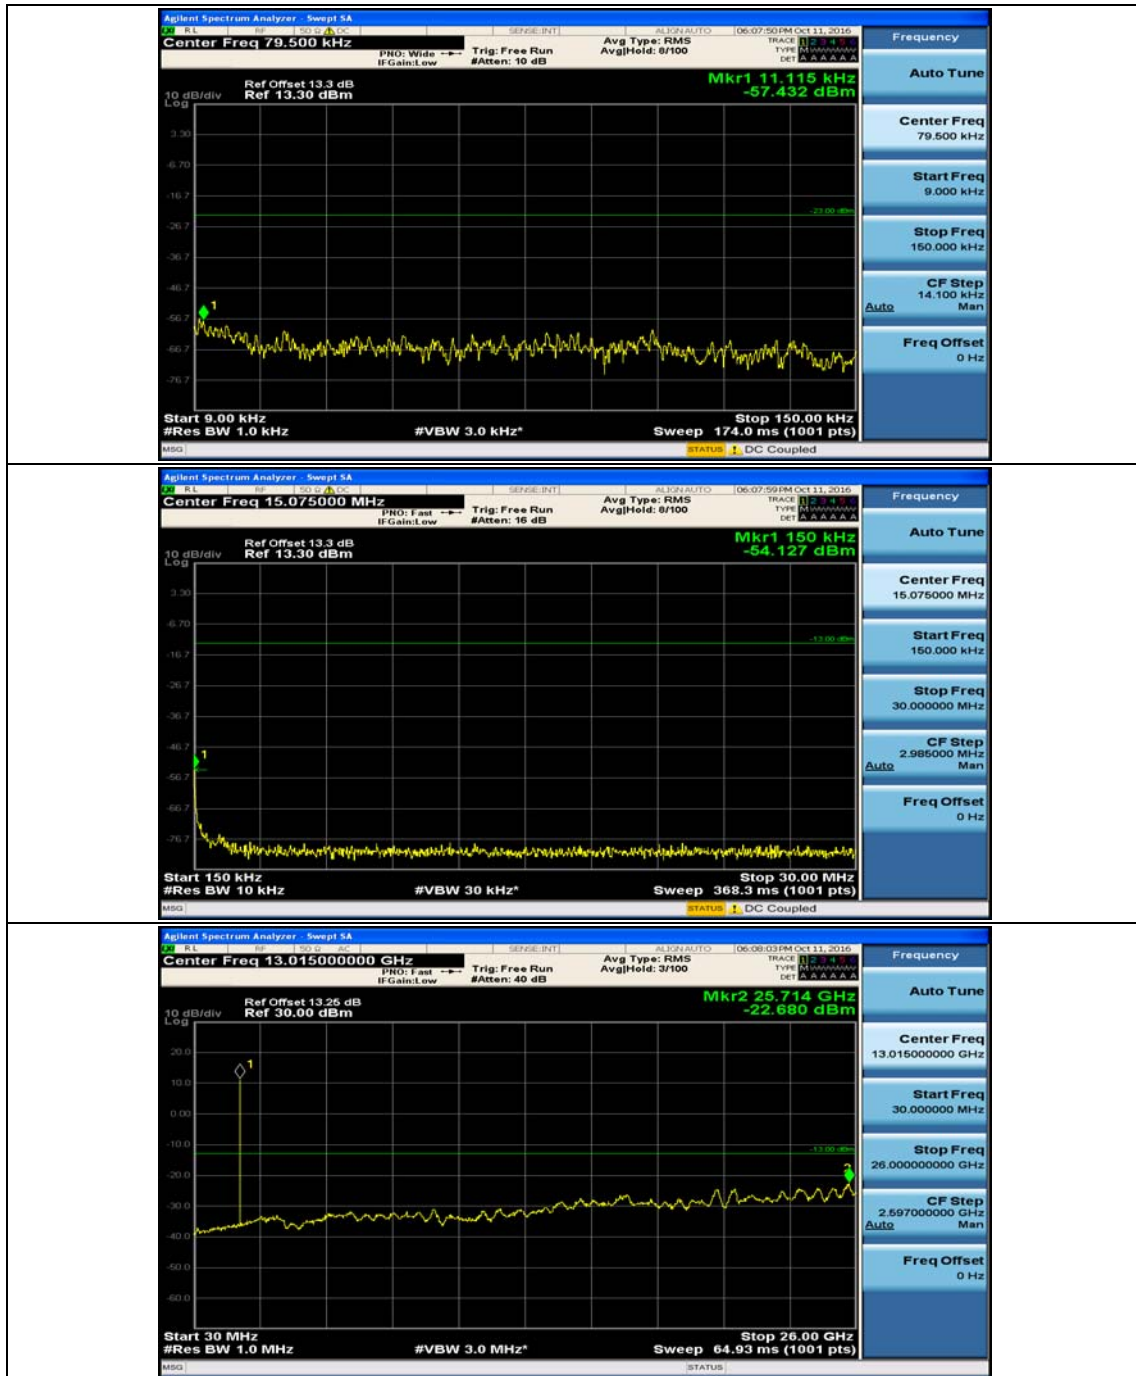

(Channel Bandwidth: 3 MHz)_LCH_16QAM_1RB#0

(Channel Bandwidth: 3 MHz)_LCH_16QAM_1RB#7

(Channel Bandwidth: 3 MHz)_MCH_16QAM_1RB#0

(Channel Bandwidth: 3 MHz)_MCH_16QAM_1RB#7

(Channel Bandwidth: 3 MHz)_HCH_16QAM_1RB#0

(Channel Bandwidth: 3 MHz)_HCH_16QAM_1RB#7

Channel Bandwidth: 5 MHz

(Channel Bandwidth: 5 MHz)_MCH_QPSK_1RB#0

(Channel Bandwidth: 5 MHz)_MCH_QPSK_1RB#12

(Channel Bandwidth: 5 MHz)_HCH_QPSK_1RB#0

(Channel Bandwidth: 5 MHz)_HCH_QPSK_1RB#12