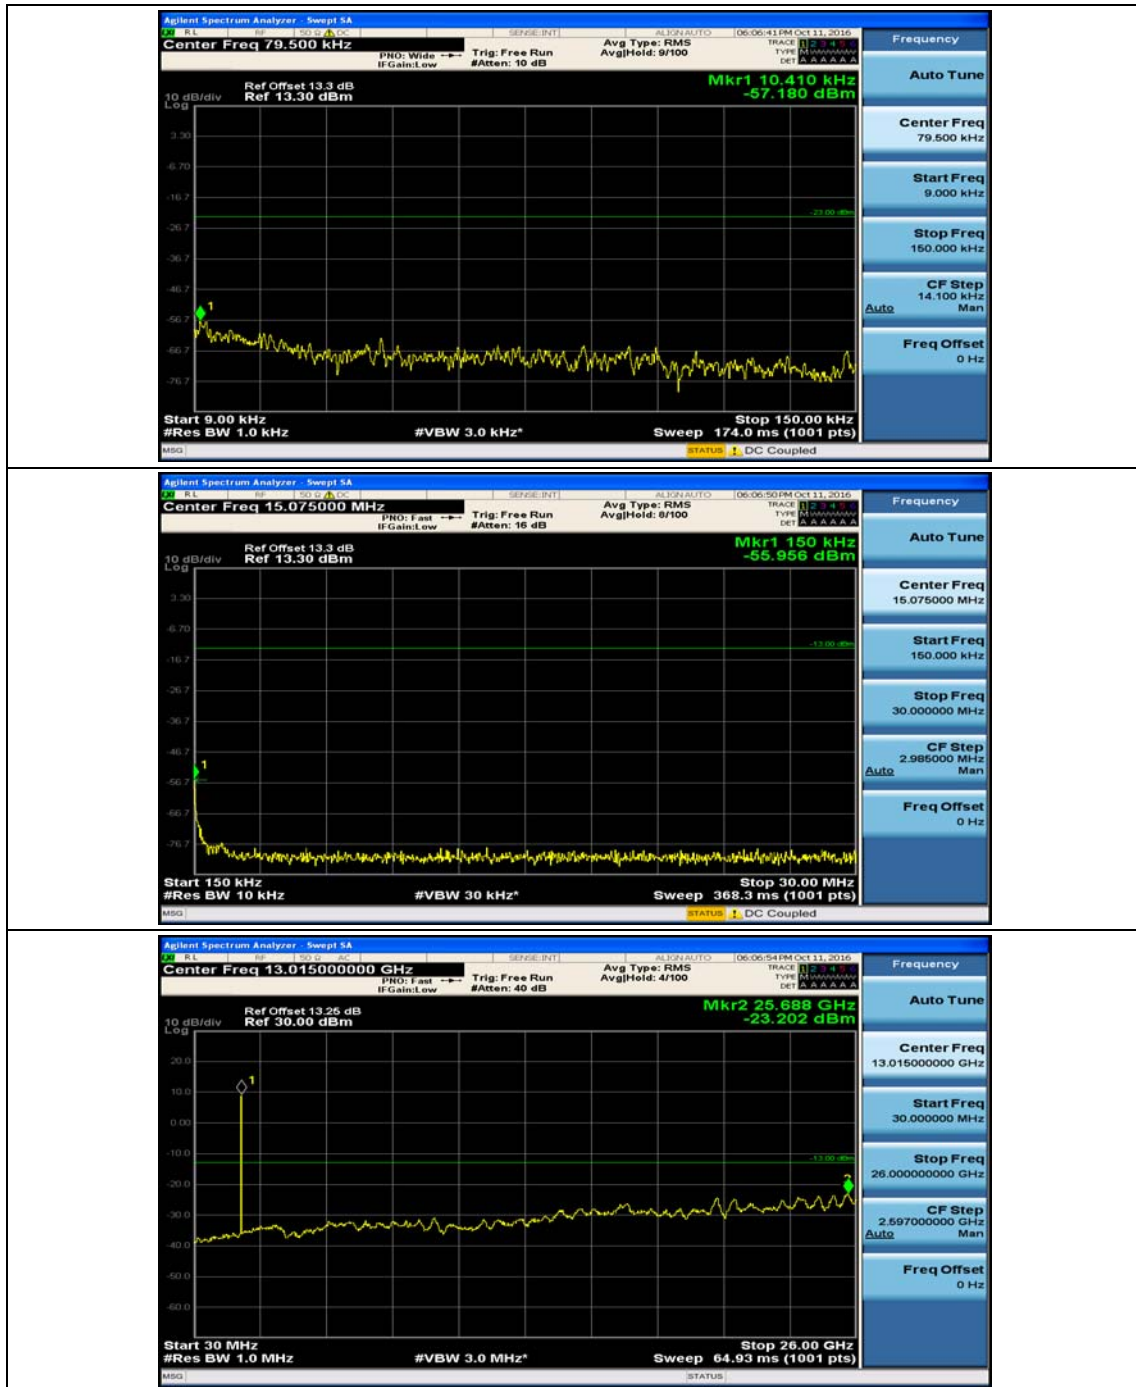

(Channel Bandwidth: 3 MHz)_LCH_16QAM_1RB#0

(Channel Bandwidth: 3 MHz)_LCH_16QAM_1RB#7

(Channel Bandwidth: 3 MHz)_MCH_16QAM_1RB#0

(Channel Bandwidth: 3 MHz)_MCH_16QAM_1RB#7

(Channel Bandwidth: 3 MHz)_HCH_16QAM_1RB#0

(Channel Bandwidth: 3 MHz)_HCH_16QAM_1RB#7

Channel Bandwidth: 5 MHz

(Channel Bandwidth: 5 MHz)_MCH_QPSK_1RB#0

(Channel Bandwidth: 5 MHz)_MCH_QPSK_1RB#12

(Channel Bandwidth: 5 MHz)_HCH_QPSK_1RB#0

(Channel Bandwidth: 5 MHz)_HCH_QPSK_1RB#12