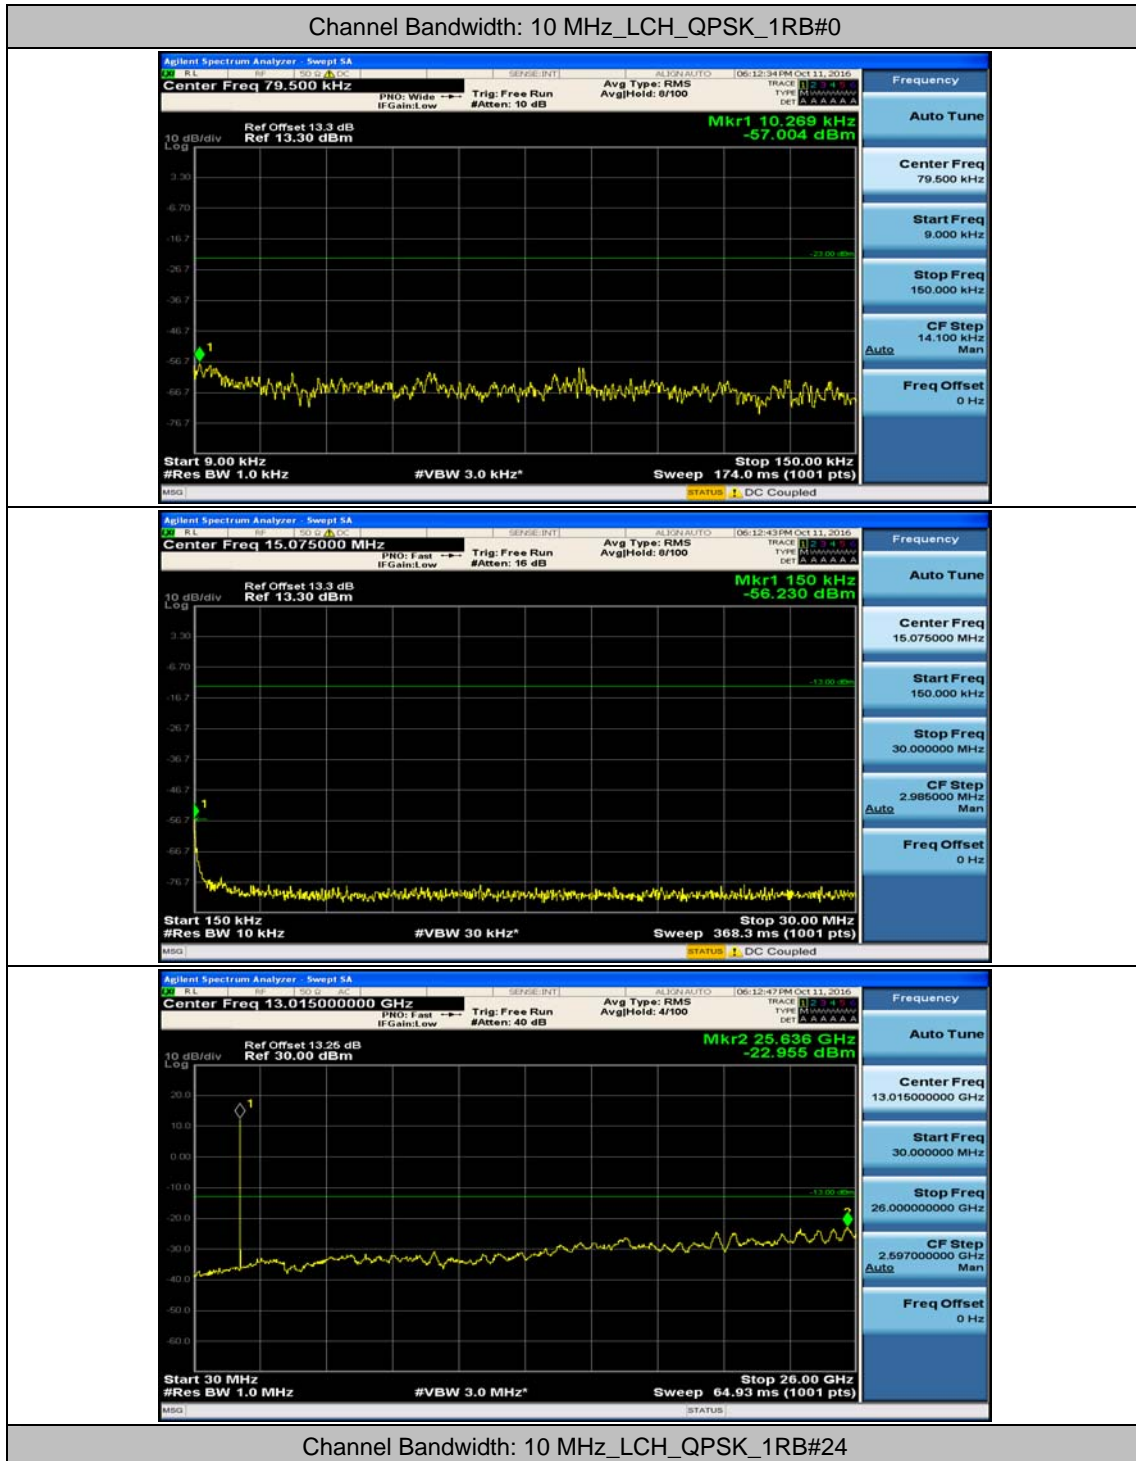

(Channel Bandwidth: 5 MHz)_LCH_16QAM_1RB#0

(Channel Bandwidth: 5 MHz)_LCH_16QAM_1RB#12

(Channel Bandwidth: 5 MHz)_MCH_16QAM_1RB#0

(Channel Bandwidth: 5 MHz)_MCH_16QAM_1RB#12

(Channel Bandwidth: 5 MHz)_HCH_16QAM_1RB#0

(Channel Bandwidth: 5 MHz)_HCH_16QAM_1RB#12

Channel Bandwidth: 10 MHz

Channel Bandwidth: 10 MHz_MCH_QPSK_1RB#0

Channel Bandwidth: 10 MHz_MCH_QPSK_1RB#24

Channel Bandwidth: 10 MHz_HCH_QPSK_1RB#0

Channel Bandwidth: 10 MHz_HCH_QPSK_1RB#24