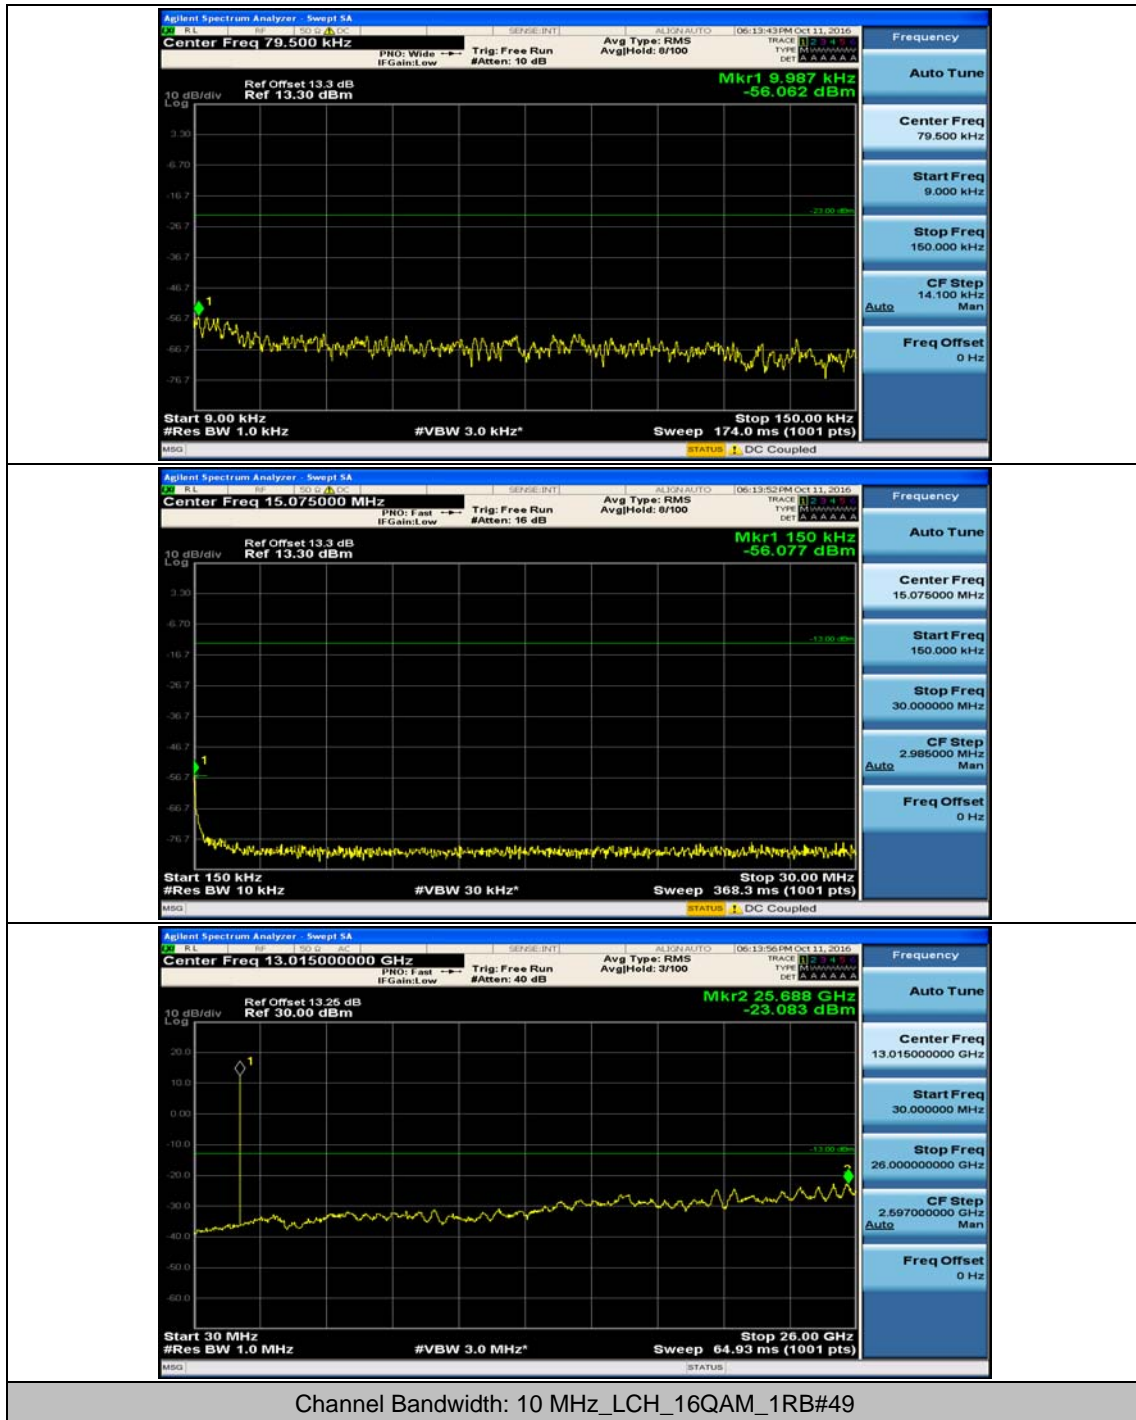

(Channel Bandwidth: 5 MHz)_HCH_16QAM_1RB#12

Channel Bandwidth: 10 MHz

Channel Bandwidth: 10 MHz_MCH_QPSK_1RB#0

Channel Bandwidth: 10 MHz_MCH_QPSK_1RB#24

Channel Bandwidth: 10 MHz_HCH_QPSK_1RB#0

Channel Bandwidth: 10 MHz_HCH_QPSK_1RB#24

Channel Bandwidth: 10 MHz_LCH_16QAM_1RB#0

Channel Bandwidth: 10 MHz_LCH_16QAM_1RB#24

Channel Bandwidth: 10 MHz_MCH_16QAM_1RB#0

Channel Bandwidth: 10 MHz_MCH_16QAM_1RB#24

Channel Bandwidth: 10 MHz_HCH_16QAM_1RB#0