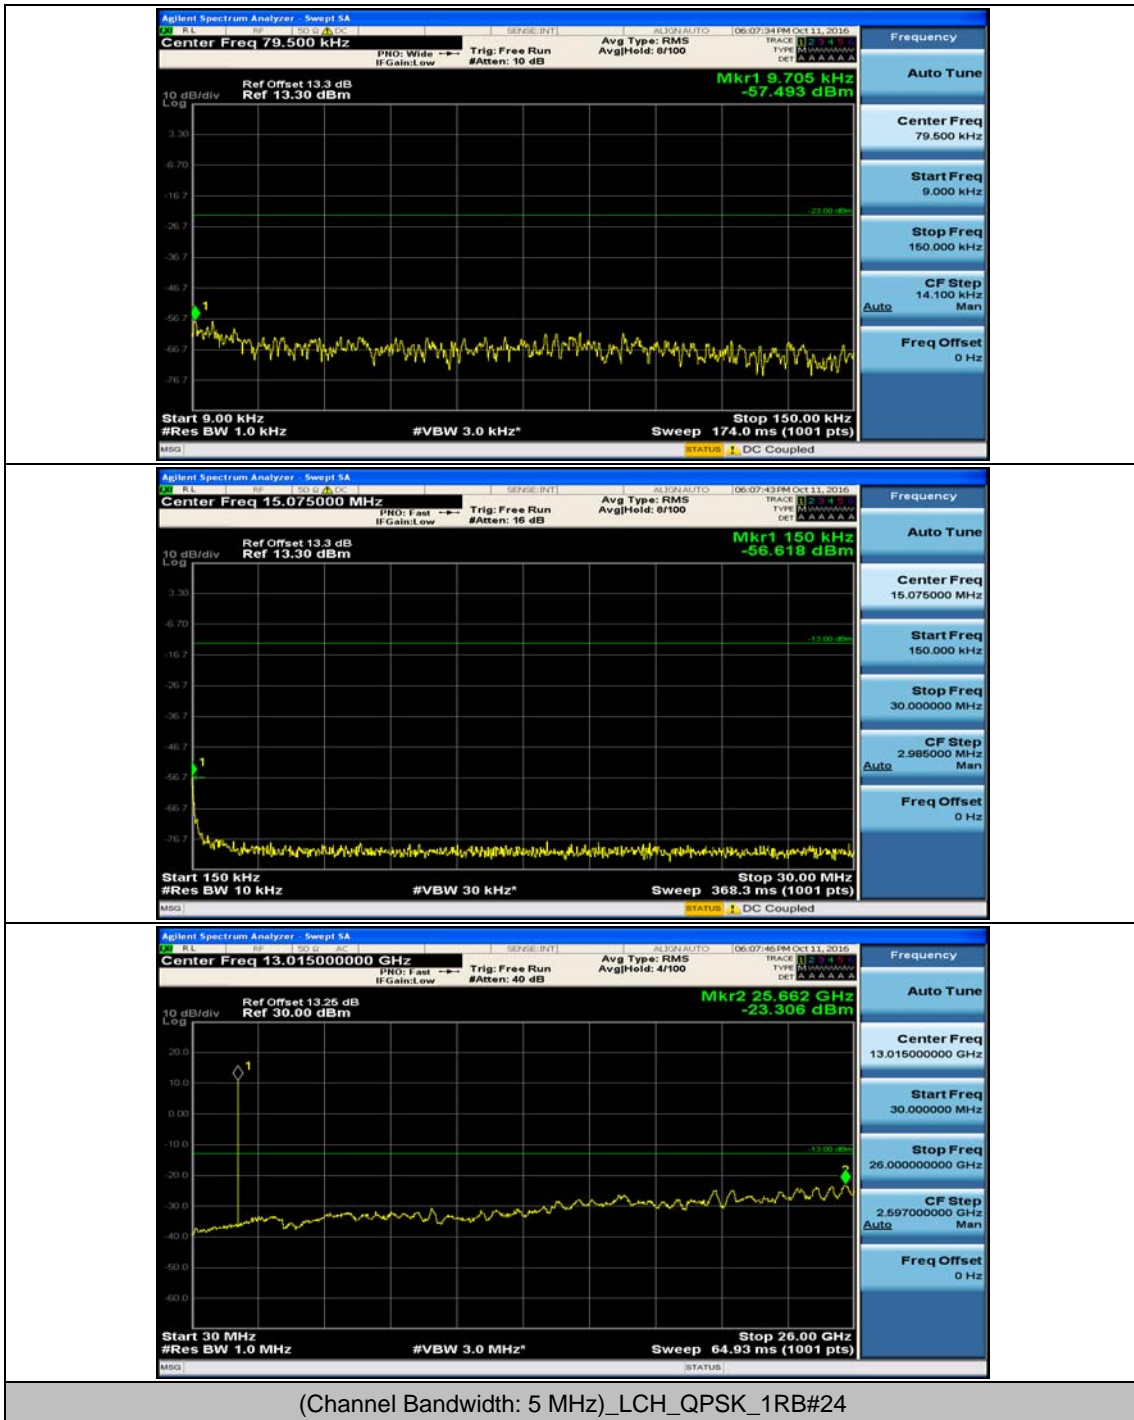

(Channel Bandwidth: 3 MHz)_LCH_16QAM_1RB#0

(Channel Bandwidth: 3 MHz)_LCH_16QAM_1RB#7

(Channel Bandwidth: 3 MHz)_MCH_16QAM_1RB#0

(Channel Bandwidth: 3 MHz)_MCH_16QAM_1RB#7

(Channel Bandwidth: 3 MHz)_HCH_16QAM_1RB#0

(Channel Bandwidth: 3 MHz)_HCH_16QAM_1RB#7

Channel Bandwidth: 5 MHz

(Channel Bandwidth: 5 MHz)_MCH_QPSK_1RB#0

(Channel Bandwidth: 5 MHz)_MCH_QPSK_1RB#12

(Channel Bandwidth: 5 MHz)_HCH_QPSK_1RB#0

(Channel Bandwidth: 5 MHz)_HCH_QPSK_1RB#12