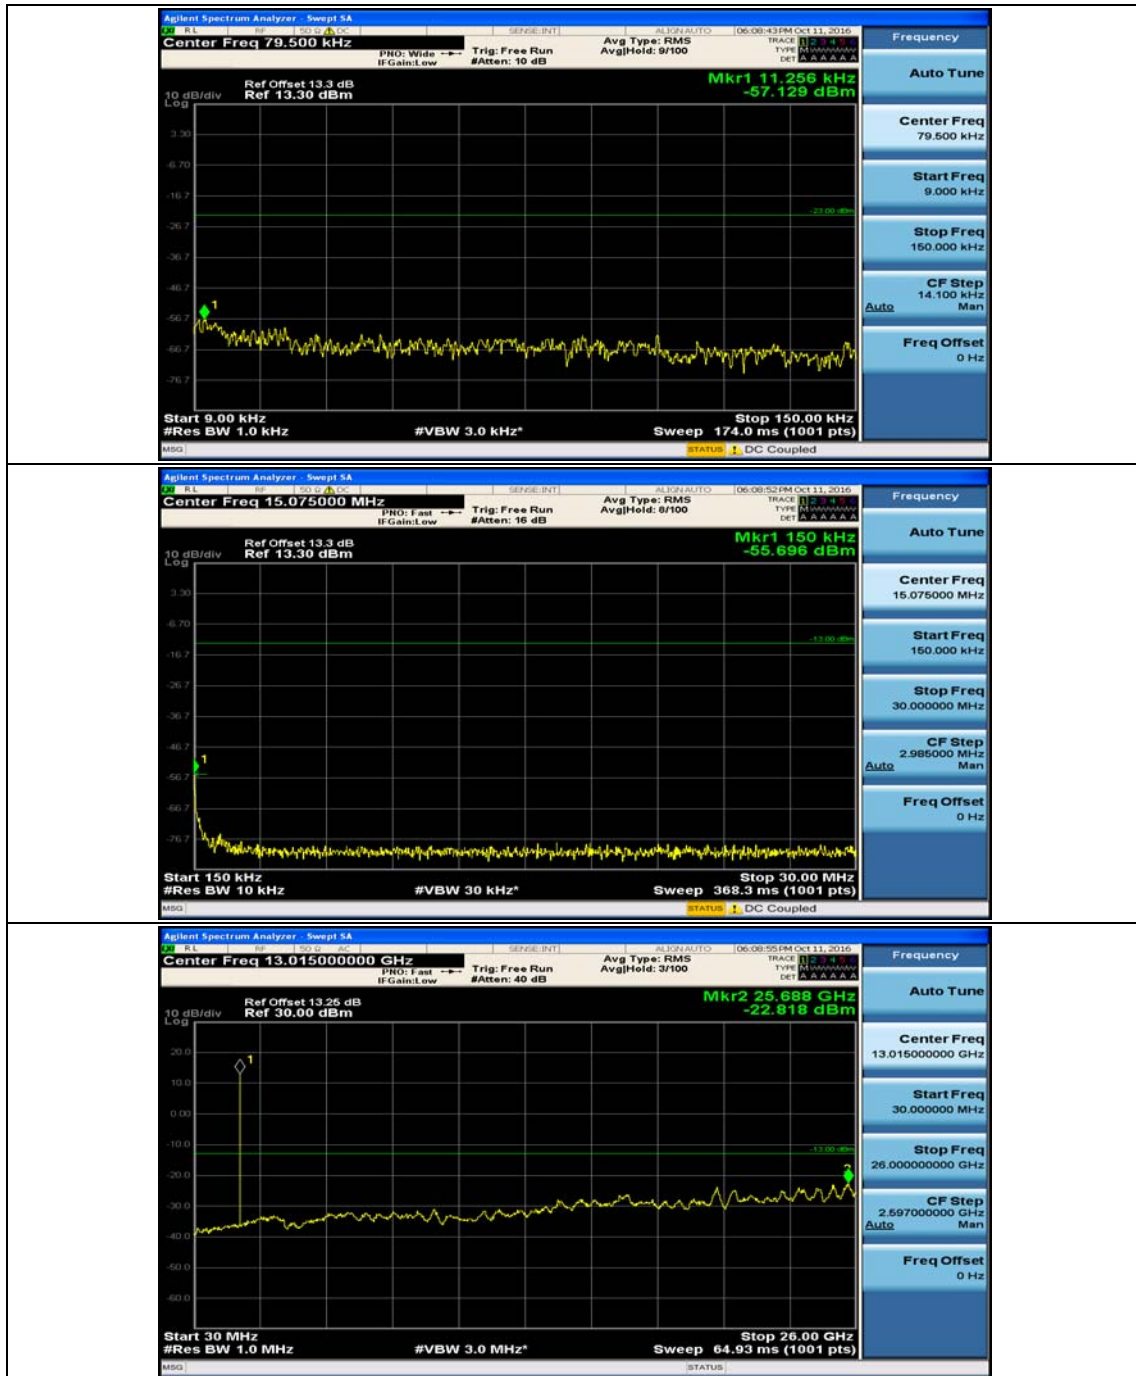

(Channel Bandwidth: 3 MHz)_LCH_16QAM_1RB#0

(Channel Bandwidth: 3 MHz)_LCH_16QAM_1RB#7

(Channel Bandwidth: 3 MHz)_MCH_16QAM_1RB#0

(Channel Bandwidth: 3 MHz)_MCH_16QAM_1RB#7

(Channel Bandwidth: 3 MHz)_HCH_16QAM_1RB#0

(Channel Bandwidth: 3 MHz)_HCH_16QAM_1RB#7

Channel Bandwidth: 5 MHz

(Channel Bandwidth: 5 MHz)_MCH_QPSK_1RB#0

(Channel Bandwidth: 5 MHz)_MCH_QPSK_1RB#12

(Channel Bandwidth: 5 MHz)_HCH_QPSK_1RB#0

(Channel Bandwidth: 5 MHz)_HCH_QPSK_1RB#12

(Channel Bandwidth: 5 MHz)_LCH_16QAM_1RB#0

(Channel Bandwidth: 5 MHz)_LCH_16QAM_1RB#12

(Channel Bandwidth: 5 MHz)_MCH_16QAM_1RB#0

(Channel Bandwidth: 5 MHz)_MCH_16QAM_1RB#12

(Channel Bandwidth: 5 MHz)_HCH_16QAM_1RB#0