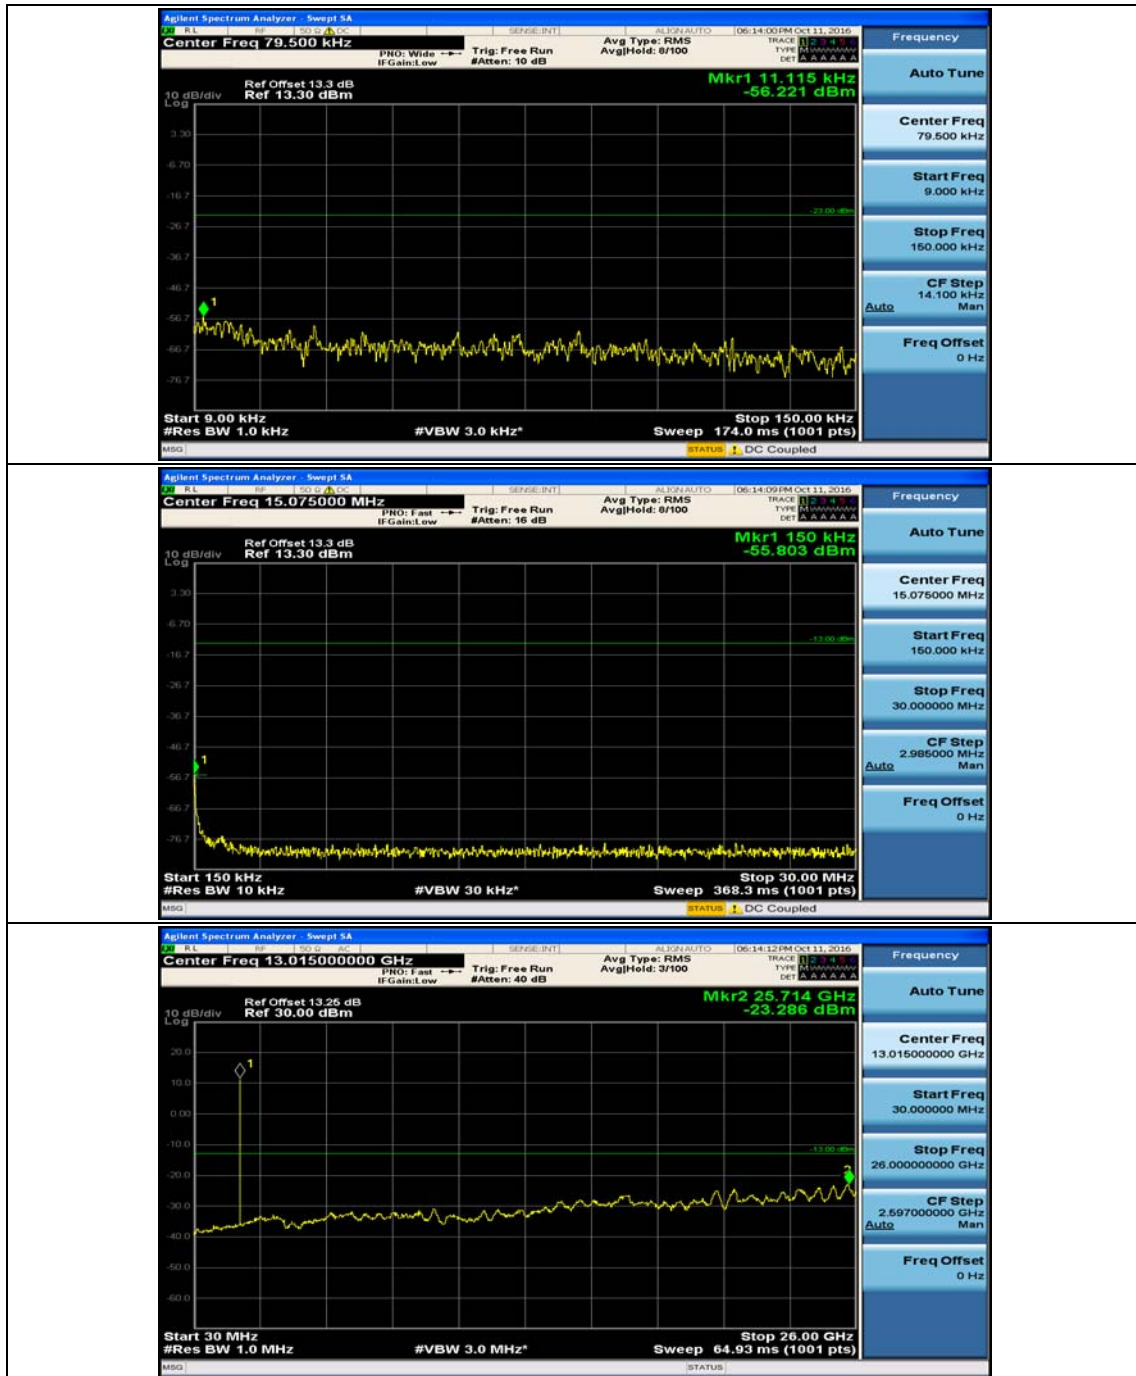

(Channel Bandwidth: 5 MHz)_HCH_16QAM_1RB#12

Channel Bandwidth: 10 MHz

Channel Bandwidth: 10 MHz_MCH_QPSK_1RB#0

Channel Bandwidth: 10 MHz_MCH_QPSK_1RB#24

Channel Bandwidth: 10 MHz_HCH_QPSK_1RB#0

Channel Bandwidth: 10 MHz_HCH_QPSK_1RB#24

Channel Bandwidth: 10 MHz_LCH_16QAM_1RB#0

Channel Bandwidth: 10 MHz_LCH_16QAM_1RB#24

Channel Bandwidth: 10 MHz_MCH_16QAM_1RB#0

Channel Bandwidth: 10 MHz_MCH_16QAM_1RB#24

Channel Bandwidth: 10 MHz_HCH_16QAM_1RB#0