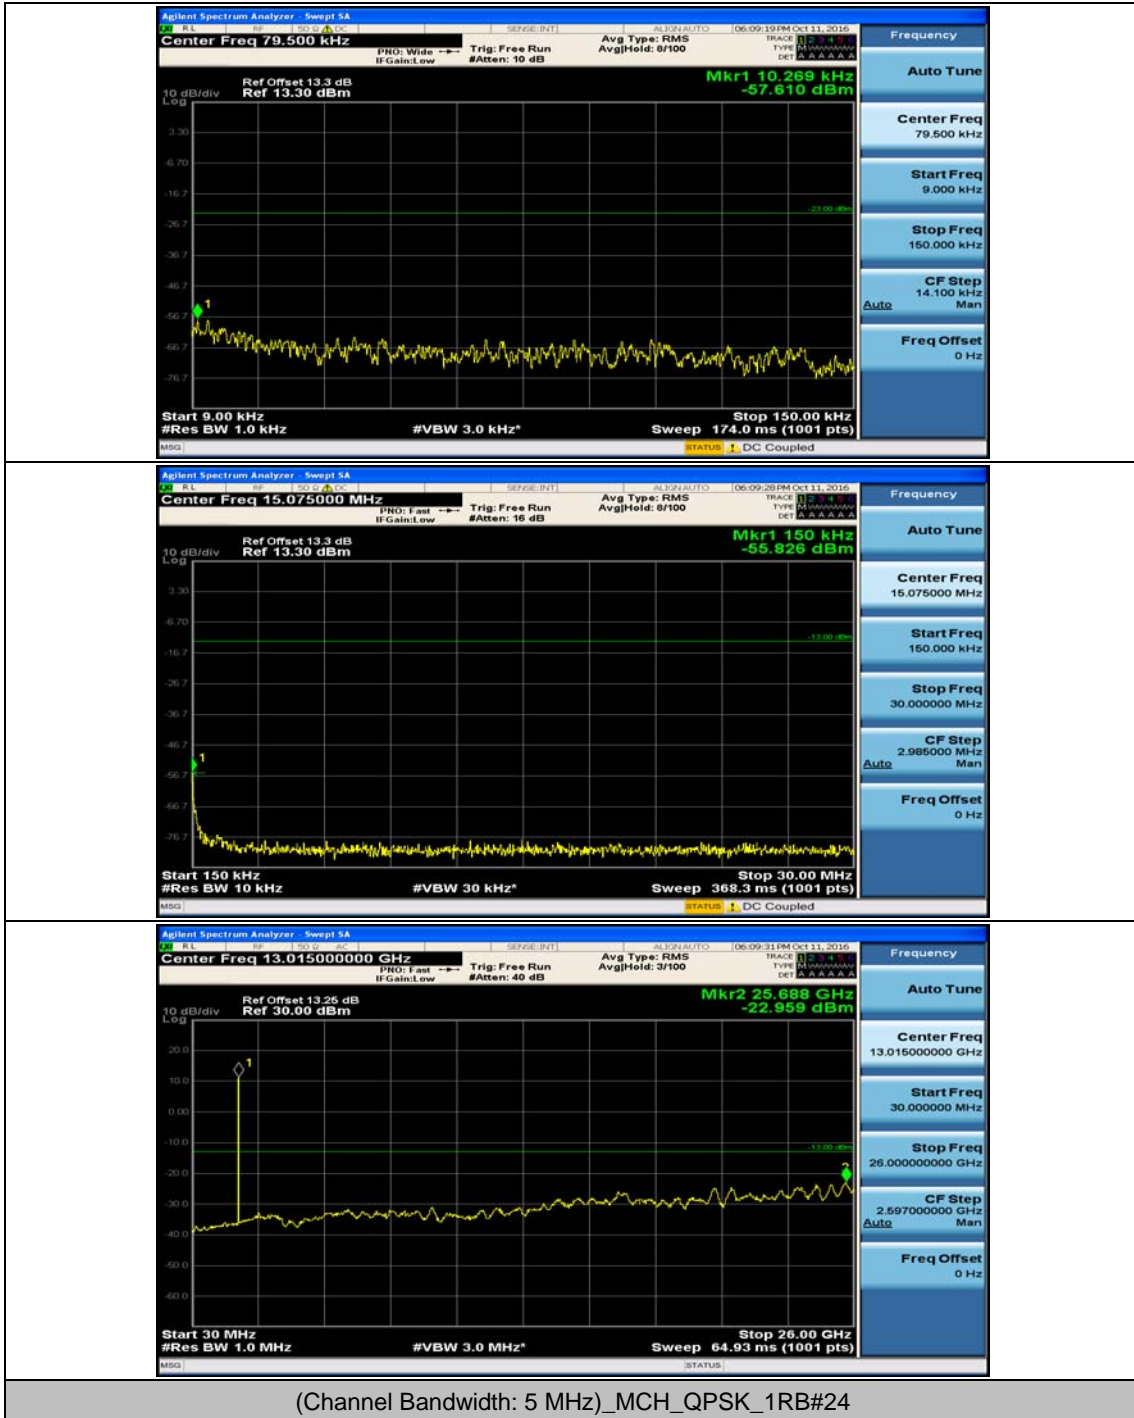

(Channel Bandwidth: 3 MHz)_LCH_16QAM_1RB#0

(Channel Bandwidth: 3 MHz)_LCH_16QAM_1RB#7

(Channel Bandwidth: 3 MHz)_MCH_16QAM_1RB#0

(Channel Bandwidth: 3 MHz)_MCH_16QAM_1RB#7

(Channel Bandwidth: 3 MHz)_HCH_16QAM_1RB#0

(Channel Bandwidth: 3 MHz)_HCH_16QAM_1RB#7

Channel Bandwidth: 5 MHz

(Channel Bandwidth: 5 MHz)_MCH_QPSK_1RB#0

(Channel Bandwidth: 5 MHz)_MCH_QPSK_1RB#12

(Channel Bandwidth: 5 MHz)_HCH_QPSK_1RB#0

(Channel Bandwidth: 5 MHz)_HCH_QPSK_1RB#12

(Channel Bandwidth: 5 MHz)_LCH_16QAM_1RB#0

(Channel Bandwidth: 5 MHz)_LCH_16QAM_1RB#12

(Channel Bandwidth: 5 MHz)_MCH_16QAM_1RB#0

(Channel Bandwidth: 5 MHz)_MCH_16QAM_1RB#12

(Channel Bandwidth: 5 MHz)_HCH_16QAM_1RB#0