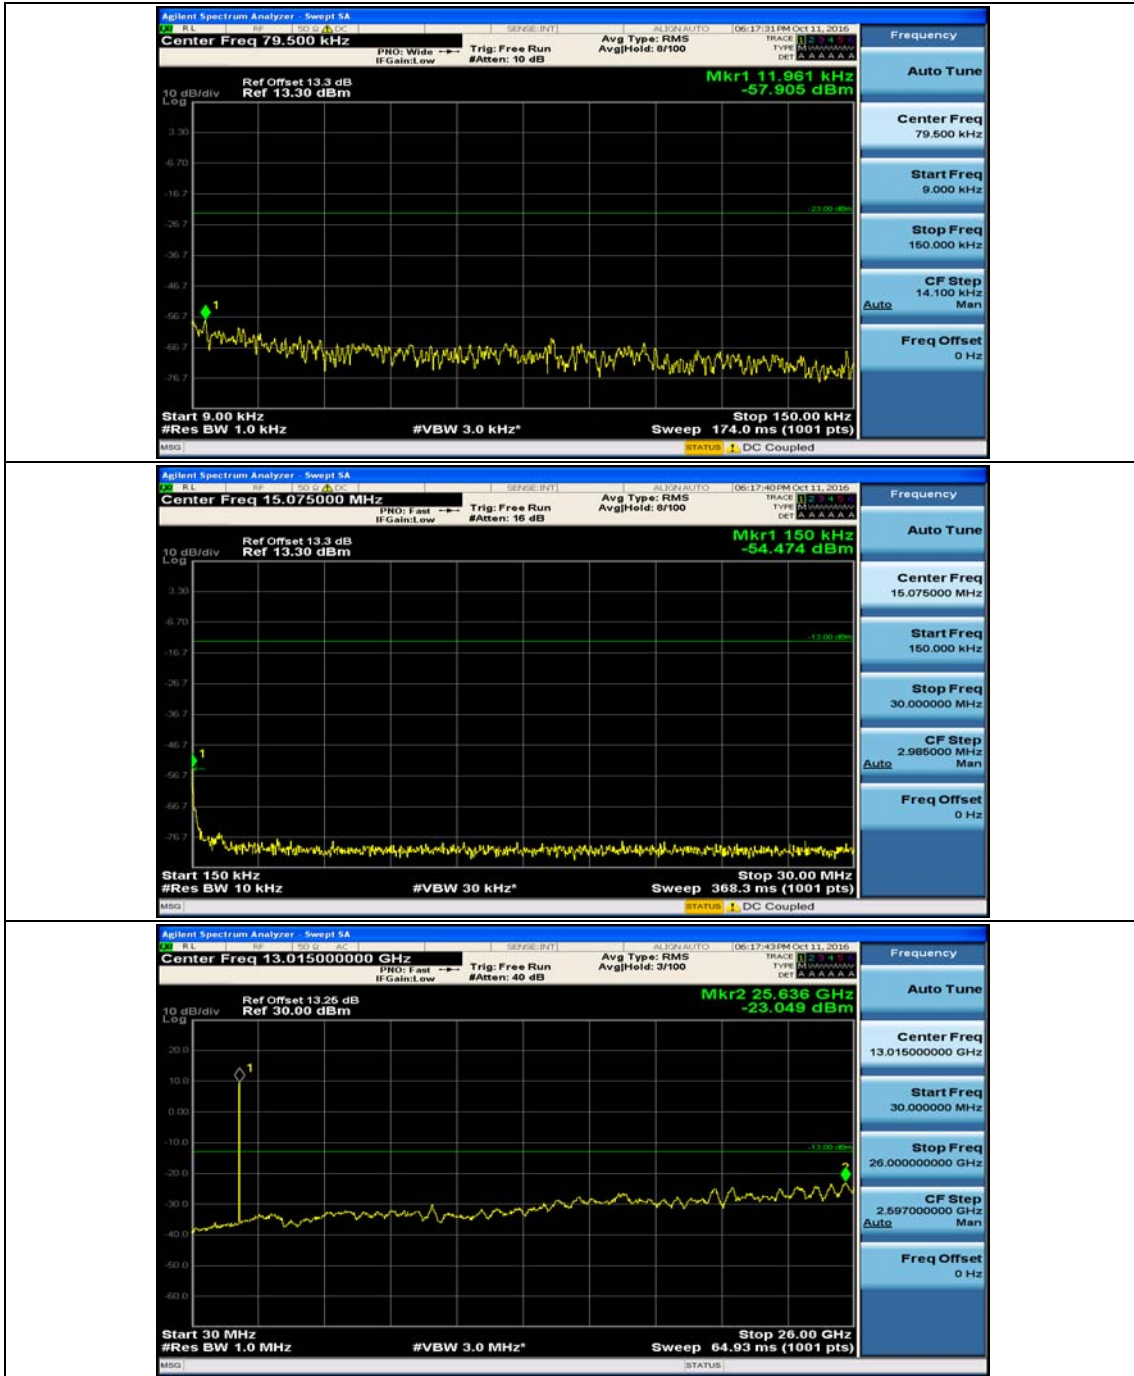

Channel Bandwidth: 10 MHz_LCH_16QAM_1RB#0

Channel Bandwidth: 10 MHz_LCH_16QAM_1RB#24

Channel Bandwidth: 10 MHz_MCH_16QAM_1RB#0

Channel Bandwidth: 10 MHz_MCH_16QAM_1RB#24

Channel Bandwidth: 10 MHz_HCH_16QAM_1RB#0

Channel Bandwidth: 10 MHz_HCH_16QAM_1RB#24

Channel Bandwidth: 15 MHz