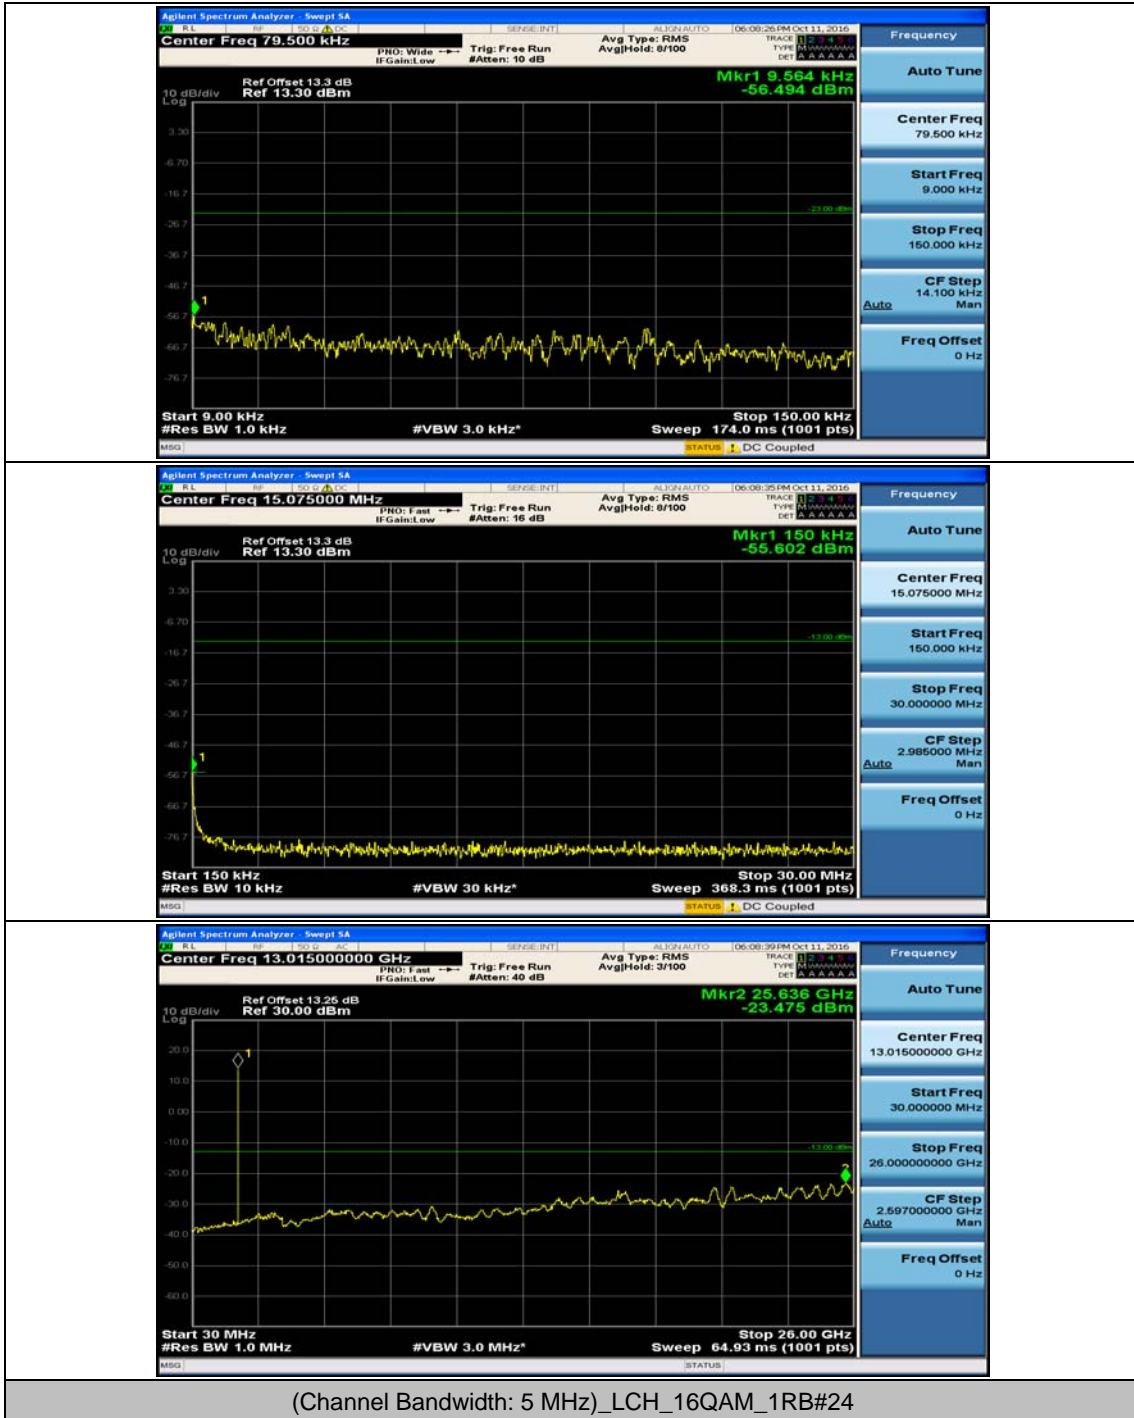

(Channel Bandwidth: 3 MHz)_LCH_16QAM_1RB#0

(Channel Bandwidth: 3 MHz)_LCH_16QAM_1RB#7

(Channel Bandwidth: 3 MHz)_MCH_16QAM_1RB#0

(Channel Bandwidth: 3 MHz)_MCH_16QAM_1RB#7

(Channel Bandwidth: 3 MHz)_HCH_16QAM_1RB#0

(Channel Bandwidth: 3 MHz)_HCH_16QAM_1RB#7

Channel Bandwidth: 5 MHz

(Channel Bandwidth: 5 MHz)_MCH_QPSK_1RB#0

(Channel Bandwidth: 5 MHz)_MCH_QPSK_1RB#12

(Channel Bandwidth: 5 MHz)_HCH_QPSK_1RB#0

(Channel Bandwidth: 5 MHz)_HCH_QPSK_1RB#12

(Channel Bandwidth: 5 MHz)_LCH_16QAM_1RB#0

(Channel Bandwidth: 5 MHz)_LCH_16QAM_1RB#12

(Channel Bandwidth: 5 MHz)_MCH_16QAM_1RB#0

(Channel Bandwidth: 5 MHz)_MCH_16QAM_1RB#12

(Channel Bandwidth: 5 MHz)_HCH_16QAM_1RB#0