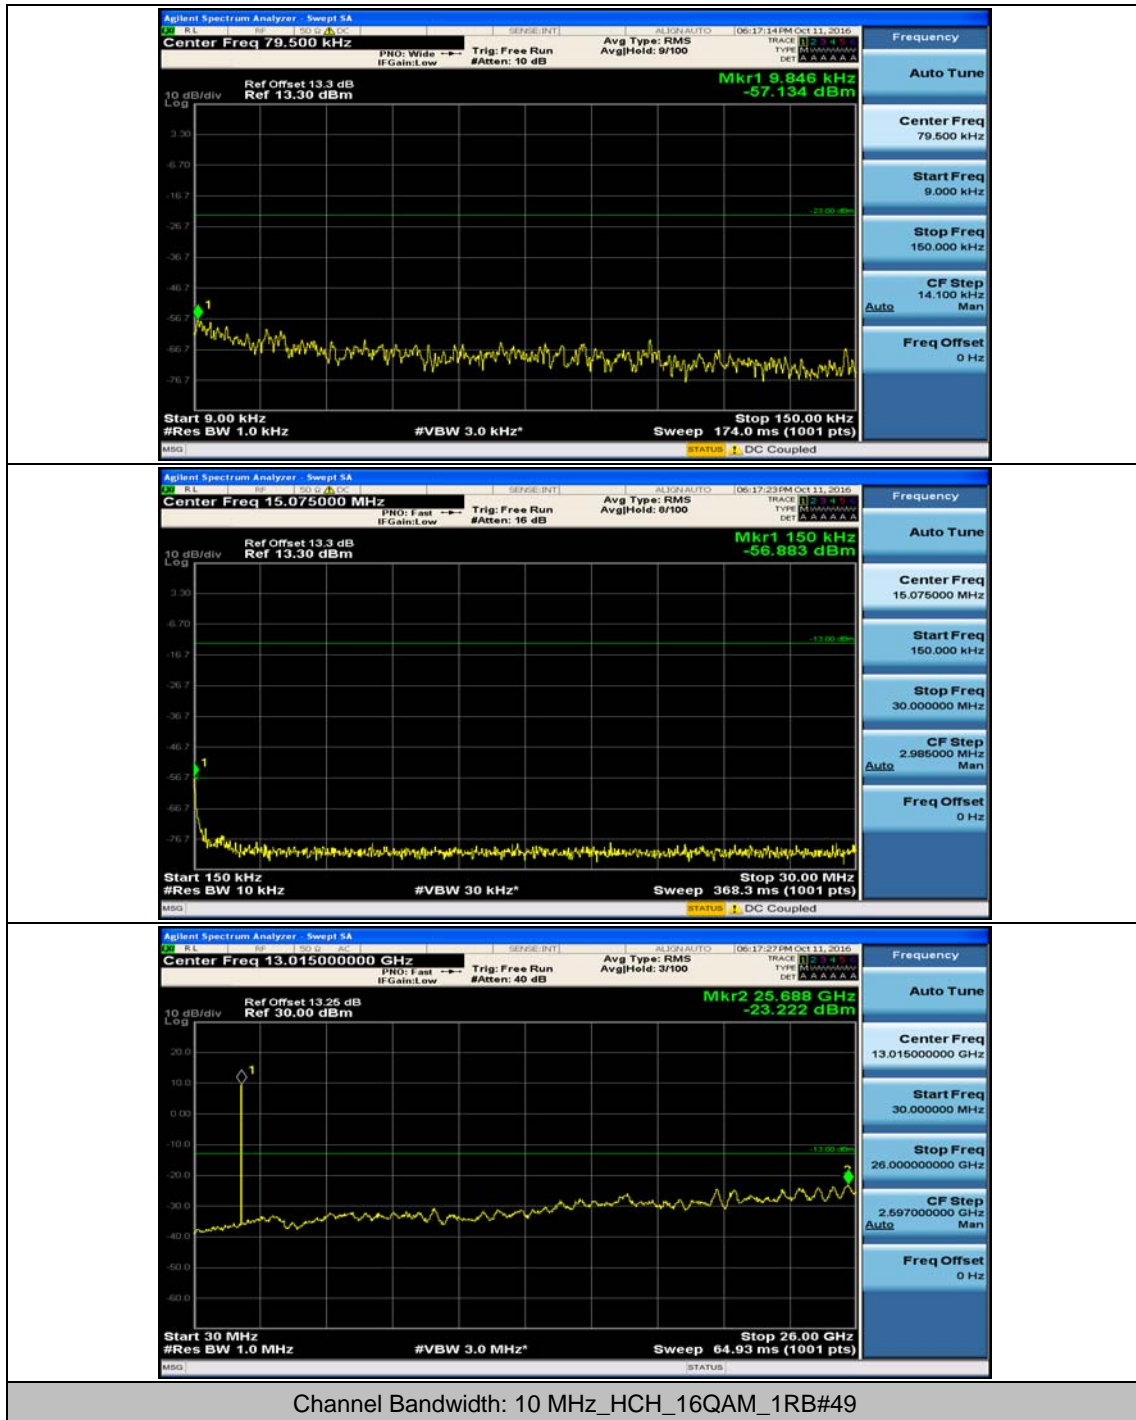

Channel Bandwidth: 10 MHz_LCH_16QAM_1RB#0

Channel Bandwidth: 10 MHz_LCH_16QAM_1RB#24

Channel Bandwidth: 10 MHz_MCH_16QAM_1RB#0

Channel Bandwidth: 10 MHz_MCH_16QAM_1RB#24

Channel Bandwidth: 10 MHz_HCH_16QAM_1RB#0

Channel Bandwidth: 10 MHz_HCH_16QAM_1RB#24

Channel Bandwidth: 15 MHz