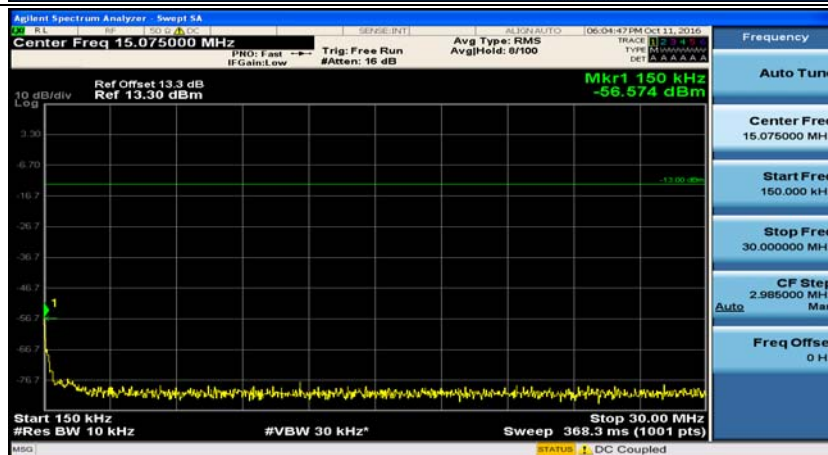

(Channel Bandwidth: 3 MHz)_LCH_16QAM_1RB#0

(Channel Bandwidth: 3 MHz)_LCH_16QAM_1RB#7

(Channel Bandwidth: 3 MHz)_MCH_16QAM_1RB#0

(Channel Bandwidth: 3 MHz)_MCH_16QAM_1RB#7

(Channel Bandwidth: 3 MHz)_HCH_16QAM_1RB#0

(Channel Bandwidth: 3 MHz)_HCH_16QAM_1RB#7

Channel Bandwidth: 5 MHz

(Channel Bandwidth: 5 MHz)_MCH_QPSK_1RB#0

(Channel Bandwidth: 5 MHz)_MCH_QPSK_1RB#12

(Channel Bandwidth: 5 MHz)_HCH_QPSK_1RB#0

(Channel Bandwidth: 5 MHz)_HCH_QPSK_1RB#12