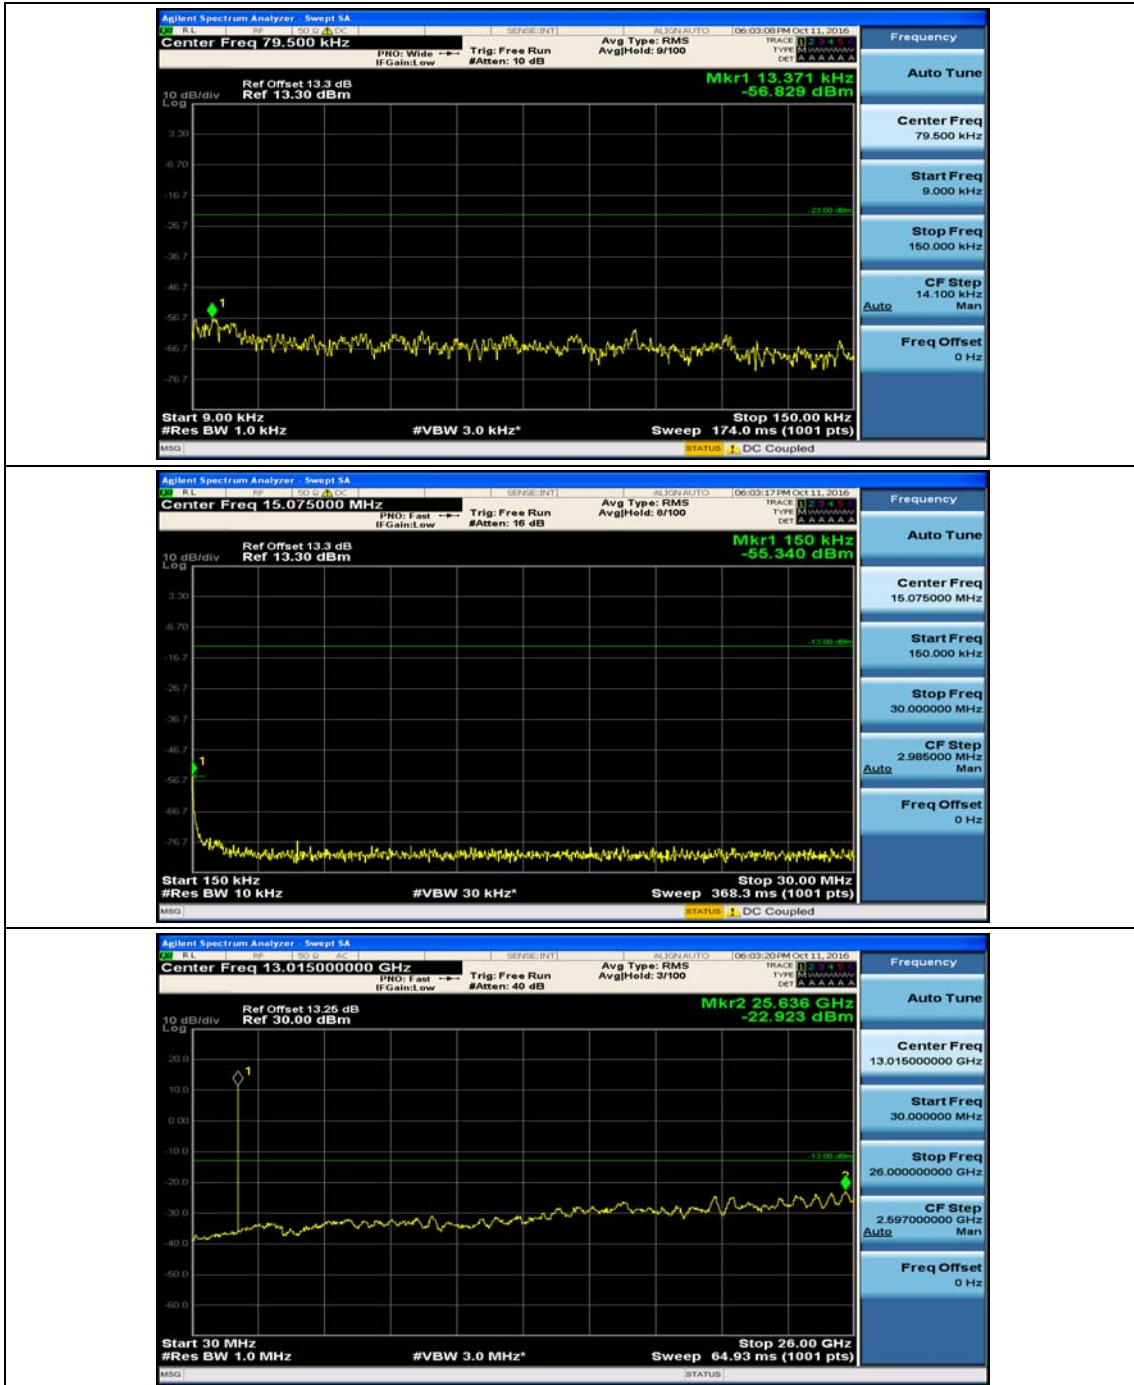

(Channel Bandwidth: 3 MHz)_LCH_16QAM_1RB#0

(Channel Bandwidth: 3 MHz)_LCH_16QAM_1RB#7

(Channel Bandwidth: 3 MHz)_MCH_16QAM_1RB#0

(Channel Bandwidth: 3 MHz)_MCH_16QAM_1RB#7

(Channel Bandwidth: 3 MHz)_HCH_16QAM_1RB#0

(Channel Bandwidth: 3 MHz)_HCH_16QAM_1RB#7

Channel Bandwidth: 5 MHz

(Channel Bandwidth: 5 MHz)_MCH_QPSK_1RB#0

(Channel Bandwidth: 5 MHz)_MCH_QPSK_1RB#12

(Channel Bandwidth: 5 MHz)_HCH_QPSK_1RB#0

(Channel Bandwidth: 5 MHz)_HCH_QPSK_1RB#12

(Channel Bandwidth: 5 MHz)_LCH_16QAM_1RB#0

(Channel Bandwidth: 5 MHz)_LCH_16QAM_1RB#12

(Channel Bandwidth: 5 MHz)_MCH_16QAM_1RB#0

(Channel Bandwidth: 5 MHz)_MCH_16QAM_1RB#12

(Channel Bandwidth: 5 MHz)_HCH_16QAM_1RB#0