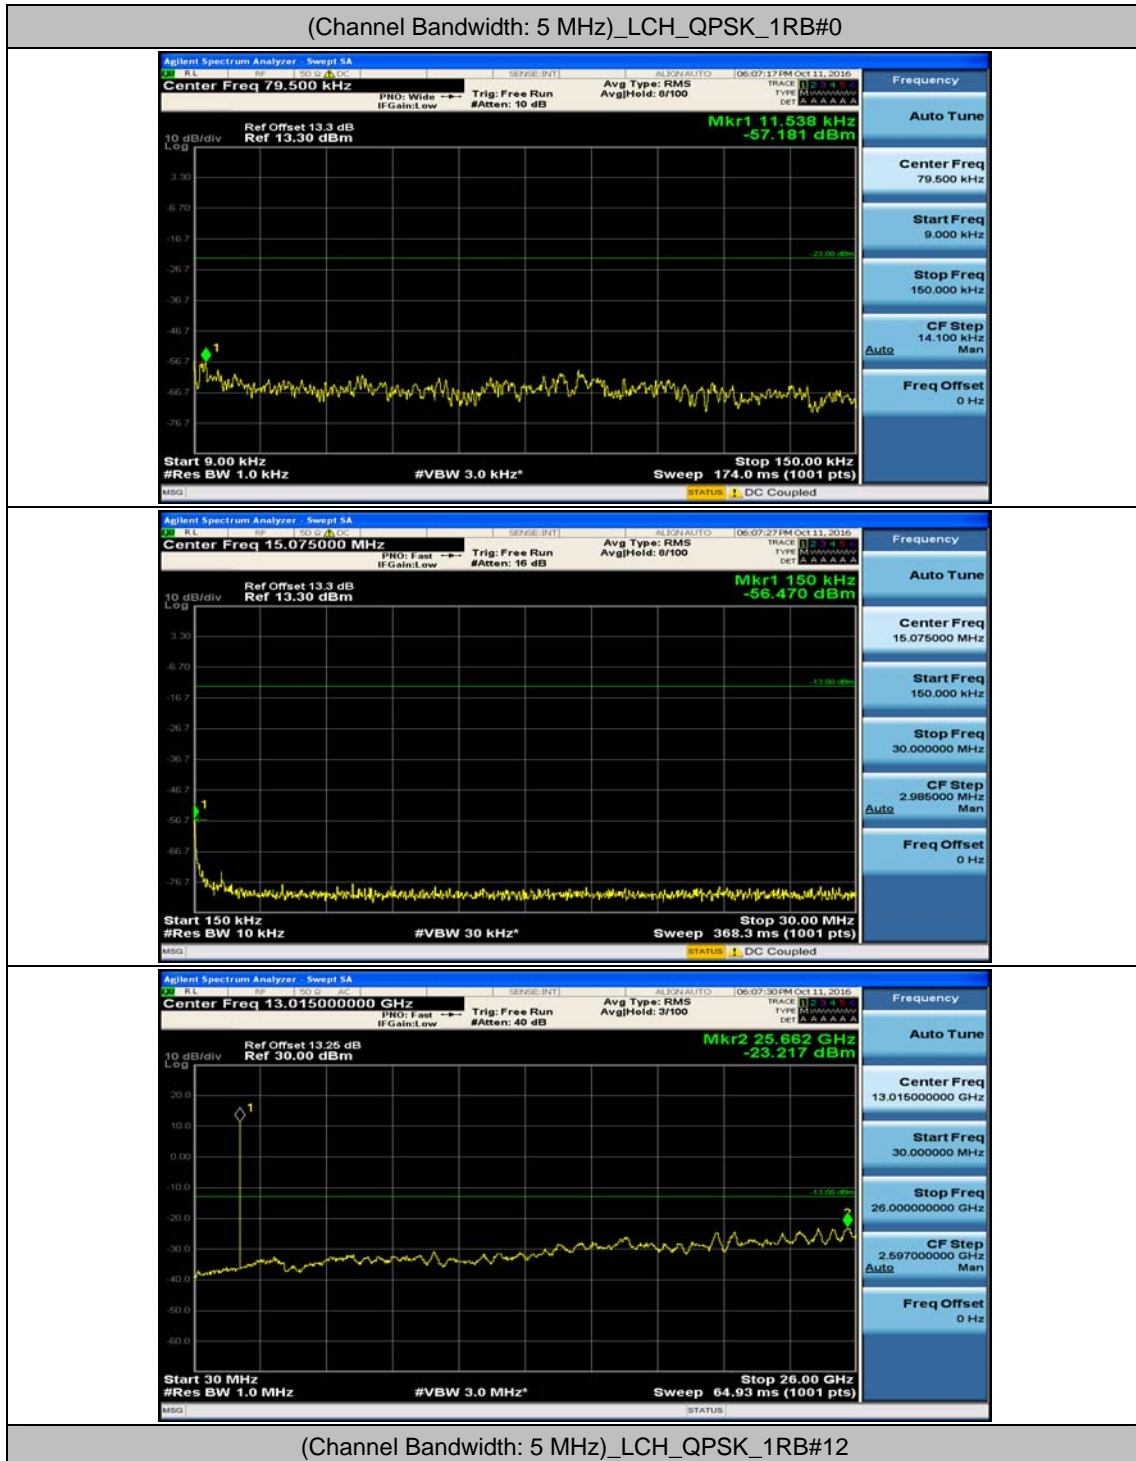

(Channel Bandwidth: 3 MHz)_LCH_16QAM_1RB#0

(Channel Bandwidth: 3 MHz)_LCH_16QAM_1RB#7

(Channel Bandwidth: 3 MHz)_MCH_16QAM_1RB#0

(Channel Bandwidth: 3 MHz)_MCH_16QAM_1RB#7

(Channel Bandwidth: 3 MHz)_HCH_16QAM_1RB#0

(Channel Bandwidth: 3 MHz)_HCH_16QAM_1RB#7

Channel Bandwidth: 5 MHz

(Channel Bandwidth: 5 MHz)_MCH_QPSK_1RB#0

(Channel Bandwidth: 5 MHz)_MCH_QPSK_1RB#12

(Channel Bandwidth: 5 MHz)_HCH_QPSK_1RB#0

(Channel Bandwidth: 5 MHz)_HCH_QPSK_1RB#12