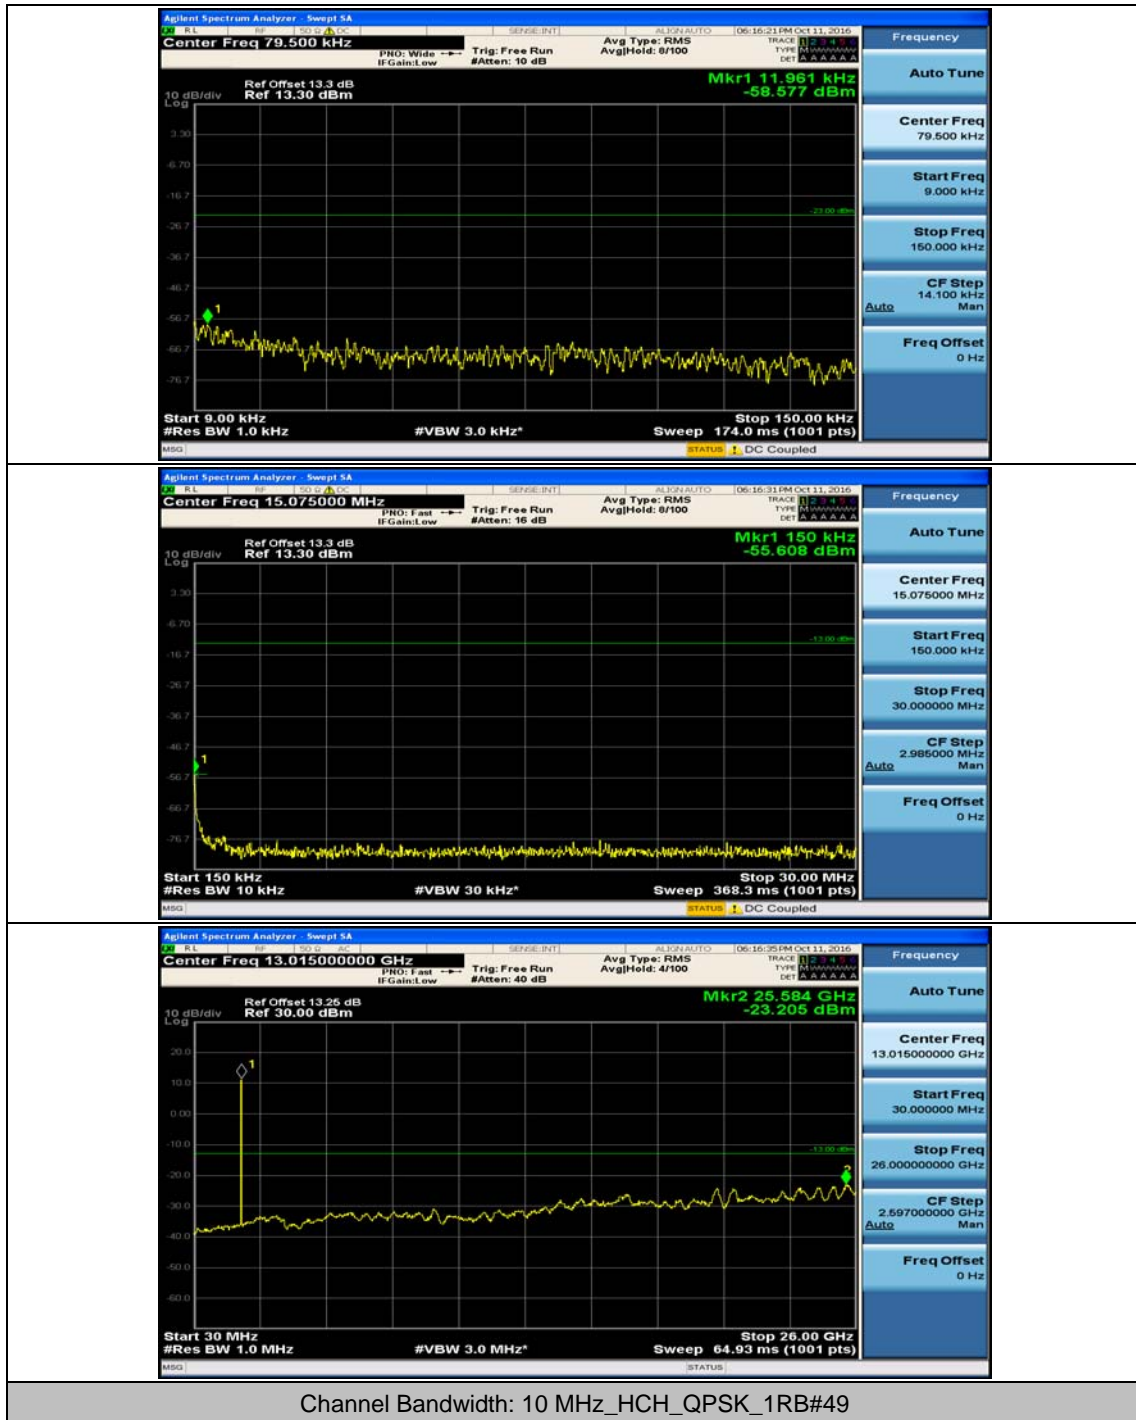

(Channel Bandwidth: 5 MHz)_HCH_16QAM_1RB#12

Channel Bandwidth: 10 MHz

Channel Bandwidth: 10 MHz_MCH_QPSK_1RB#0

Channel Bandwidth: 10 MHz_MCH_QPSK_1RB#24

Channel Bandwidth: 10 MHz_HCH_QPSK_1RB#0

Channel Bandwidth: 10 MHz_HCH_QPSK_1RB#24

Channel Bandwidth: 10 MHz_LCH_16QAM_1RB#0

Channel Bandwidth: 10 MHz_LCH_16QAM_1RB#24

Channel Bandwidth: 10 MHz_MCH_16QAM_1RB#0

Channel Bandwidth: 10 MHz_MCH_16QAM_1RB#24

Channel Bandwidth: 10 MHz_HCH_16QAM_1RB#0