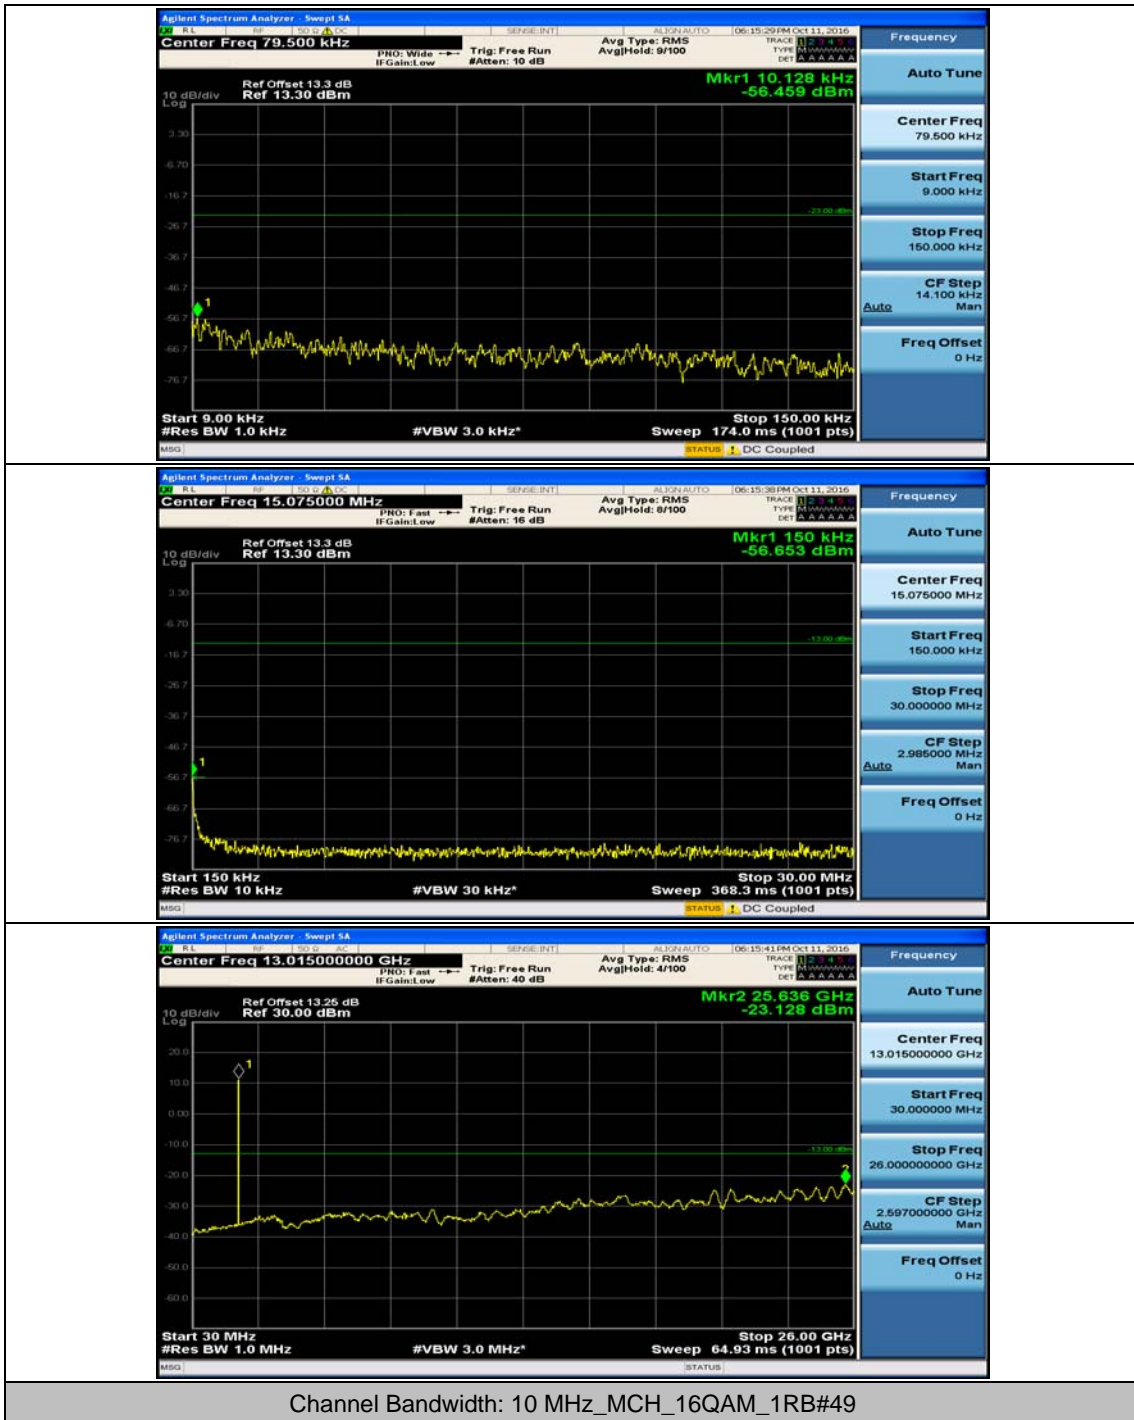

Channel Bandwidth: 10 MHz_LCH_16QAM_1RB#0

Channel Bandwidth: 10 MHz_LCH_16QAM_1RB#24

Channel Bandwidth: 10 MHz_MCH_16QAM_1RB#0

Channel Bandwidth: 10 MHz_MCH_16QAM_1RB#24

Channel Bandwidth: 10 MHz_HCH_16QAM_1RB#0

Channel Bandwidth: 10 MHz_HCH_16QAM_1RB#24

Channel Bandwidth: 15 MHz