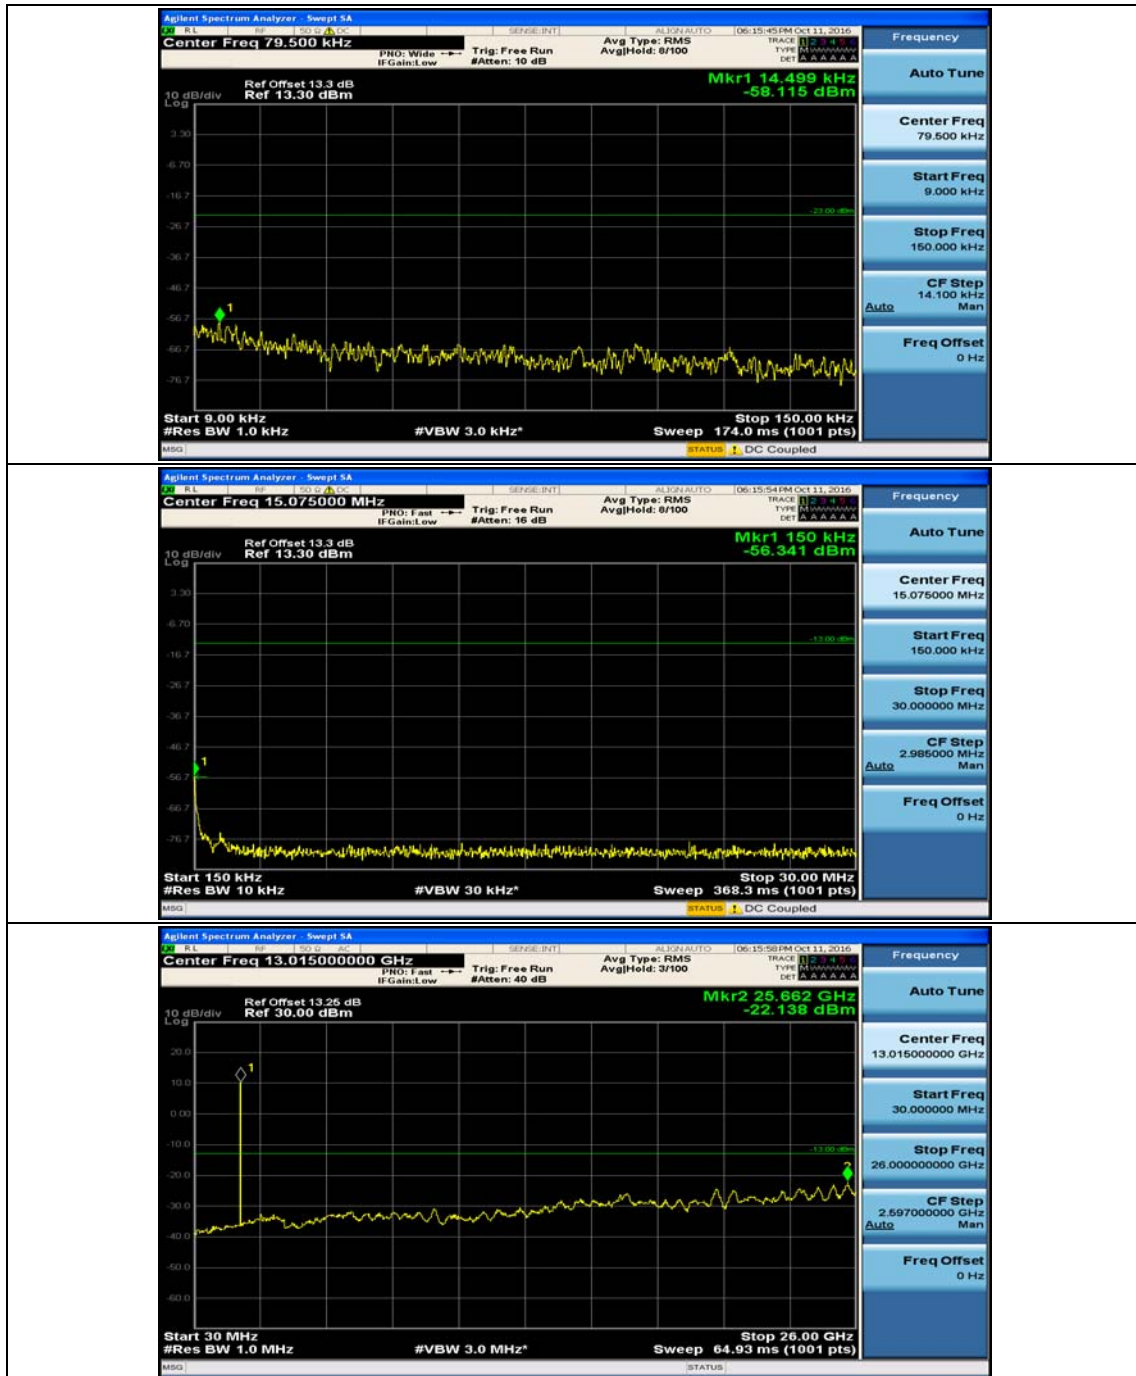

Channel Bandwidth: 10 MHz_LCH_16QAM_1RB#0

Channel Bandwidth: 10 MHz_LCH_16QAM_1RB#24

Channel Bandwidth: 10 MHz_MCH_16QAM_1RB#0

Channel Bandwidth: 10 MHz_MCH_16QAM_1RB#24

Channel Bandwidth: 10 MHz_HCH_16QAM_1RB#0

Channel Bandwidth: 10 MHz_HCH_16QAM_1RB#24

Channel Bandwidth: 15 MHz