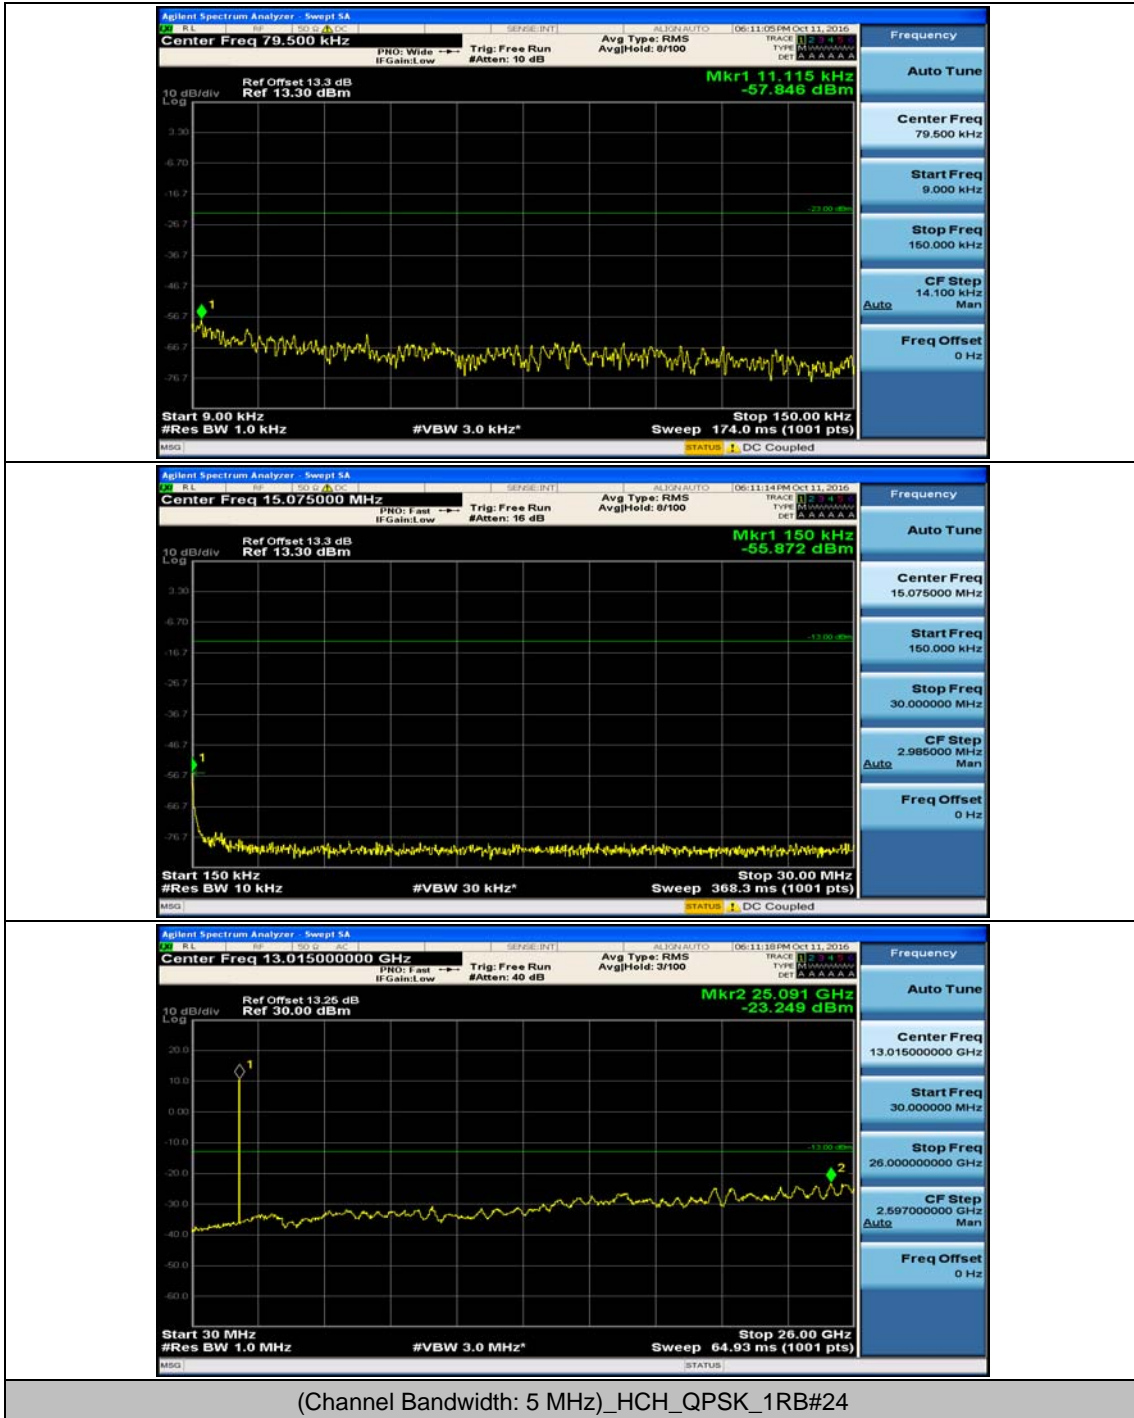

(Channel Bandwidth: 3 MHz)_LCH_16QAM_1RB#0

(Channel Bandwidth: 3 MHz)_LCH_16QAM_1RB#7

(Channel Bandwidth: 3 MHz)_MCH_16QAM_1RB#0

(Channel Bandwidth: 3 MHz)_MCH_16QAM_1RB#7

(Channel Bandwidth: 3 MHz)_HCH_16QAM_1RB#0

(Channel Bandwidth: 3 MHz)_HCH_16QAM_1RB#7

Channel Bandwidth: 5 MHz

(Channel Bandwidth: 5 MHz)_MCH_QPSK_1RB#0

(Channel Bandwidth: 5 MHz)_MCH_QPSK_1RB#12

(Channel Bandwidth: 5 MHz)_HCH_QPSK_1RB#0

(Channel Bandwidth: 5 MHz)_HCH_QPSK_1RB#12

(Channel Bandwidth: 5 MHz)_LCH_16QAM_1RB#0

(Channel Bandwidth: 5 MHz)_LCH_16QAM_1RB#12

(Channel Bandwidth: 5 MHz)_MCH_16QAM_1RB#0

(Channel Bandwidth: 5 MHz)_MCH_16QAM_1RB#12

(Channel Bandwidth: 5 MHz)_HCH_16QAM_1RB#0