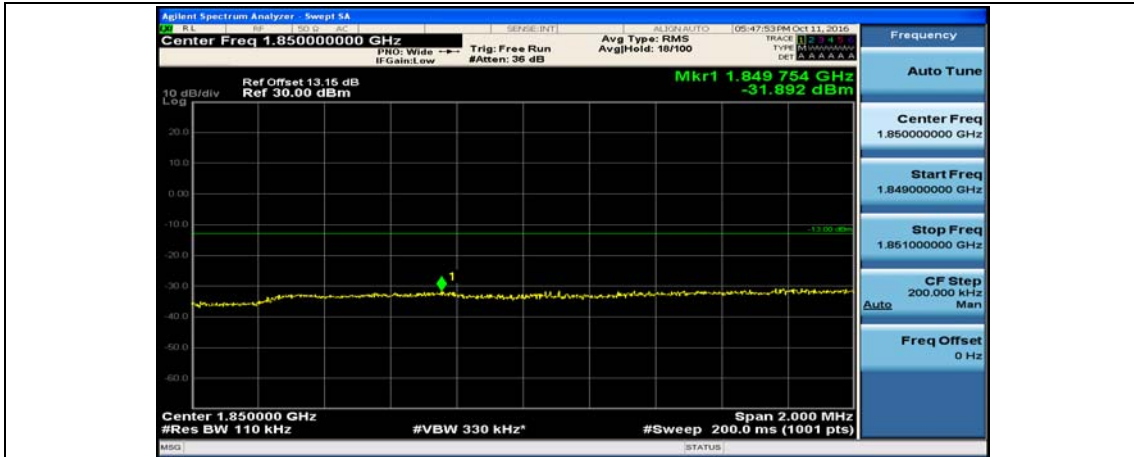

Channel Bandwidth: 10 MHz\_LCH\_16QAM\_1RB#49

Channel Bandwidth: 10 MHz\_LCH\_16QAM\_25RB#0

Channel Bandwidth: 10 MHz\_LCH\_16QAM\_25RB#12

Channel Bandwidth: 10 MHz\_LCH\_16QAM\_25RB#25

Channel Bandwidth: 10 MHz\_LCH\_16QAM\_50RB#0

Channel Bandwidth: 10 MHz\_HCH\_16QAM\_1RB#0

Channel Bandwidth: 15 MHz

(Channel Bandwidth:15 MHz)\_LCH\_QPSK\_1RB#0

(Channel Bandwidth:15 MHz)\_LCH\_QPSK\_1RB#37

(Channel Bandwidth:15 MHz)\_LCH\_QPSK\_1RB#74