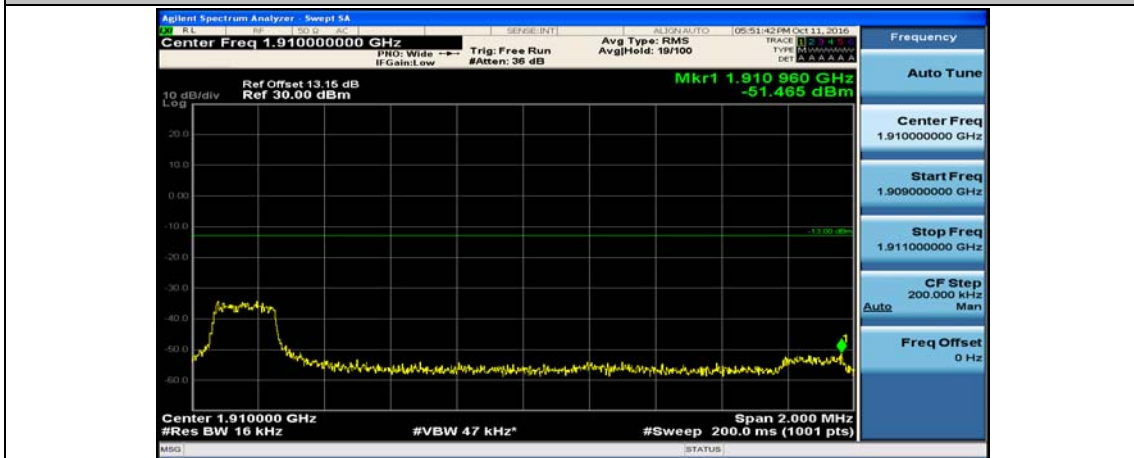

(Channel Bandwidth:15 MHz)\_LCH\_QPSK\_37RB#0

(Channel Bandwidth:15 MHz)\_LCH\_QPSK\_37RB#18

(Channel Bandwidth:15 MHz)\_LCH\_QPSK\_37RB#38

(Channel Bandwidth:15 MHz)\_LCH\_QPSK\_75RB#0

(Channel Bandwidth:15 MHz)\_HCH\_QPSK\_1RB#0