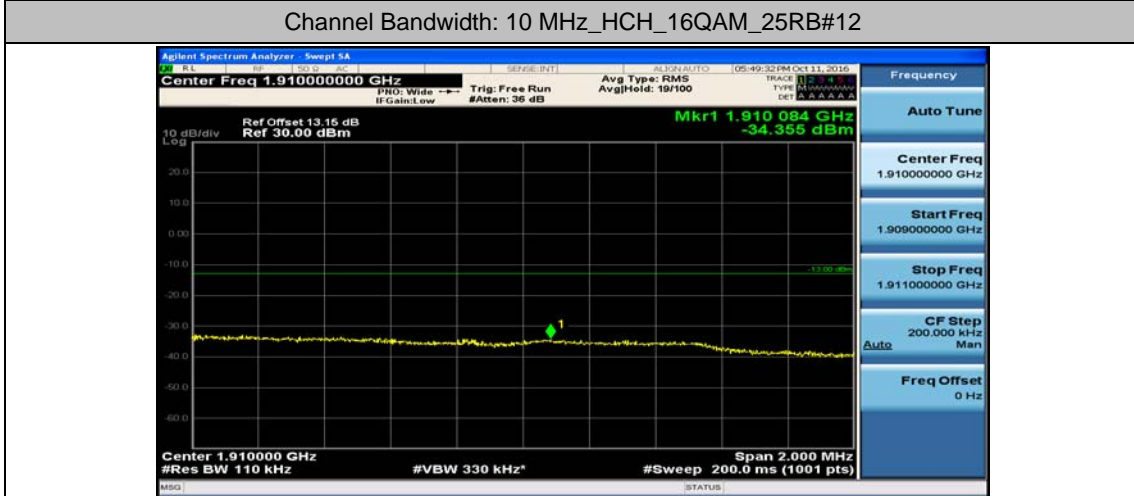

Channel Bandwidth: 10 MHz\_LCH\_16QAM\_1RB#49

Channel Bandwidth: 10 MHz\_LCH\_16QAM\_25RB#0

Channel Bandwidth: 10 MHz\_LCH\_16QAM\_25RB#12

Channel Bandwidth: 10 MHz\_LCH\_16QAM\_25RB#25

Channel Bandwidth: 10 MHz\_LCH\_16QAM\_50RB#0

Channel Bandwidth: 10 MHz\_HCH\_16QAM\_1RB#0

Channel Bandwidth: 15 MHz

(Channel Bandwidth:15 MHz)\_LCH\_QPSK\_1RB#0

(Channel Bandwidth:15 MHz)\_LCH\_QPSK\_1RB#37

(Channel Bandwidth:15 MHz)\_LCH\_QPSK\_1RB#74