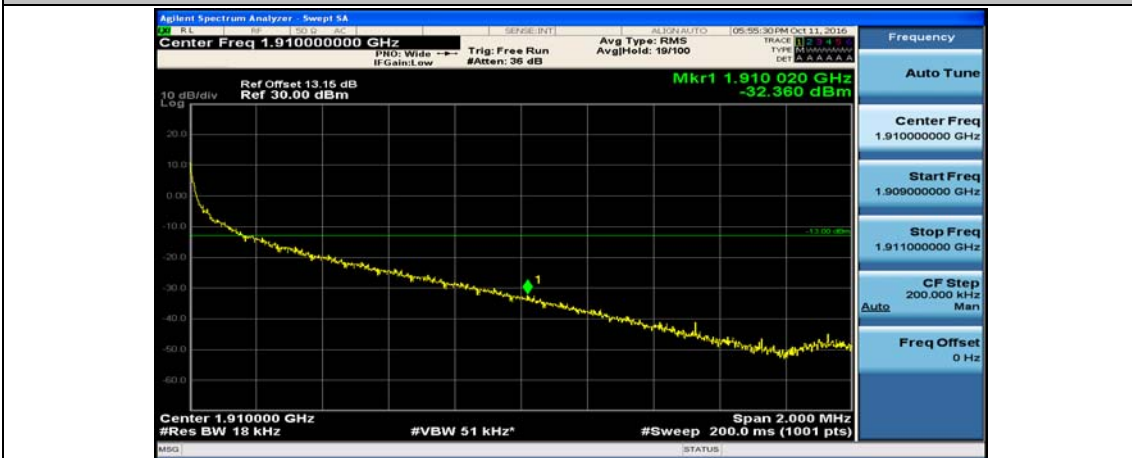

(Channel Bandwidth:20 MHz)\_LCH\_16QAM\_100RB#0

(Channel Bandwidth:20 MHz)\_HCH\_16QAM\_1RB#0

(Channel Bandwidth:20 MHz)\_HCH\_16QAM\_1RB#49

(Channel Bandwidth:20 MHz)\_HCH\_16QAM\_1RB#99

(Channel Bandwidth:20 MHz)\_HCH\_16QAM\_50RB#0