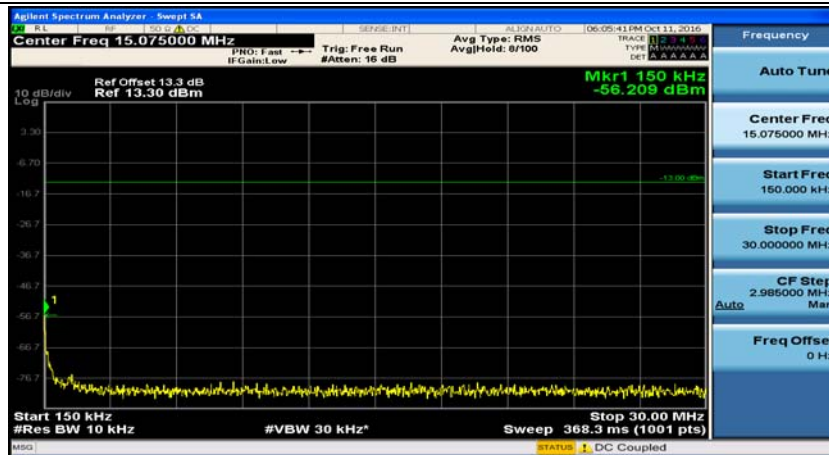

(Channel Bandwidth: 3 MHz)_HCH_QPSK_1RB#0

(Channel Bandwidth: 3 MHz)_HCH_QPSK_1RB#7