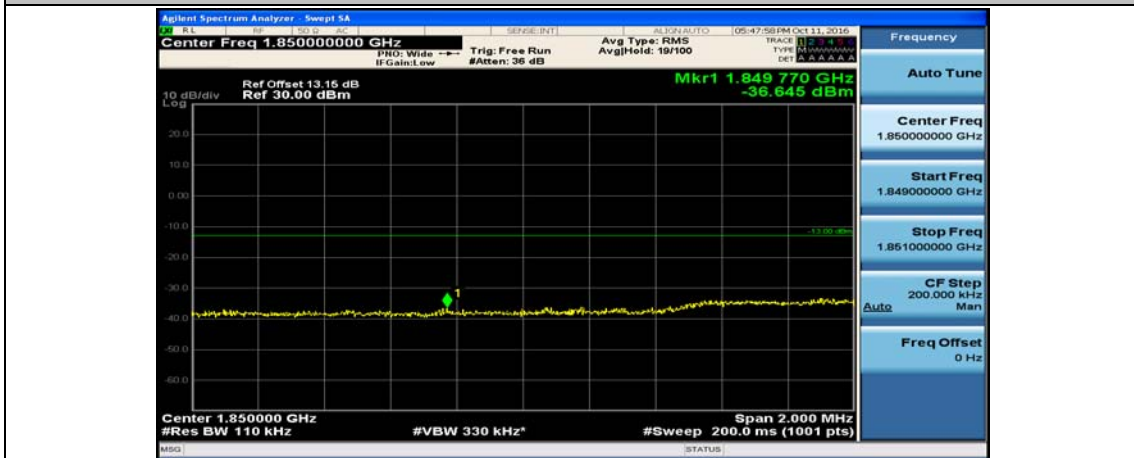

Channel Bandwidth: 10 MHz\_LCH\_16QAM\_1RB#49

Channel Bandwidth: 10 MHz\_LCH\_16QAM\_25RB#0

Channel Bandwidth: 10 MHz\_LCH\_16QAM\_25RB#12

Channel Bandwidth: 10 MHz\_LCH\_16QAM\_25RB#25

Channel Bandwidth: 10 MHz\_LCH\_16QAM\_50RB#0

Channel Bandwidth: 10 MHz\_HCH\_16QAM\_1RB#0

Channel Bandwidth: 15 MHz

(Channel Bandwidth:15 MHz)\_LCH\_QPSK\_1RB#0

(Channel Bandwidth:15 MHz)\_LCH\_QPSK\_1RB#37

(Channel Bandwidth:15 MHz)\_LCH\_QPSK\_1RB#74