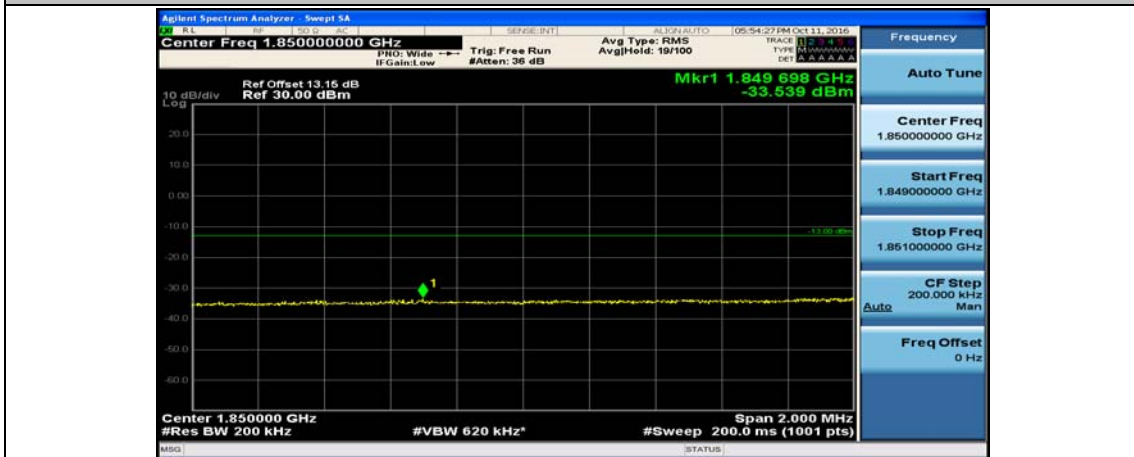

(Channel Bandwidth:20 MHz)\_LCH\_16QAM\_1RB#49

(Channel Bandwidth:20 MHz)\_LCH\_16QAM\_1RB#99

(Channel Bandwidth:20 MHz)\_LCH\_16QAM\_50RB#0

(Channel Bandwidth:20 MHz)\_LCH\_16QAM\_50RB#25

(Channel Bandwidth:20 MHz)\_LCH\_16QAM\_50RB#50