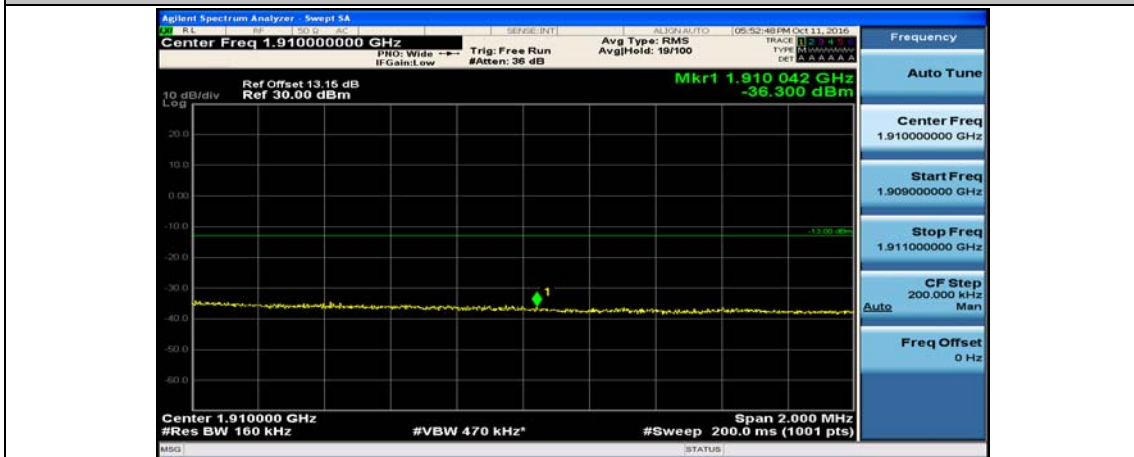

(Channel Bandwidth:15 MHz)_HCH_16QAM_37RB#18