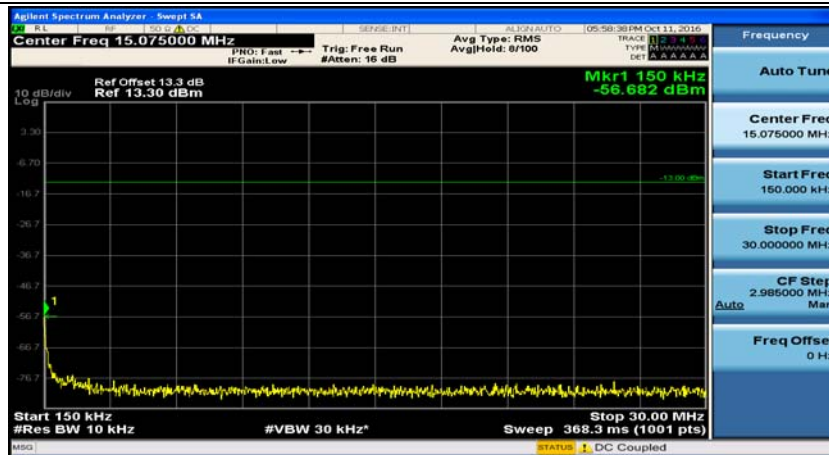

## Appendix E: Conducted Spurious Emission

### Test Graphs

Channel Bandwidth: 1.4 MHz

(Channel Bandwidth: 1.4 MHz)\_MCH\_QPSK\_1RB#0

(Channel Bandwidth: 1.4 MHz)\_MCH\_QPSK\_1RB#3

(Channel Bandwidth: 1.4 MHz)\_HCH\_QPSK\_1RB#0

(Channel Bandwidth: 1.4 MHz)\_HCH\_QPSK\_1RB#3