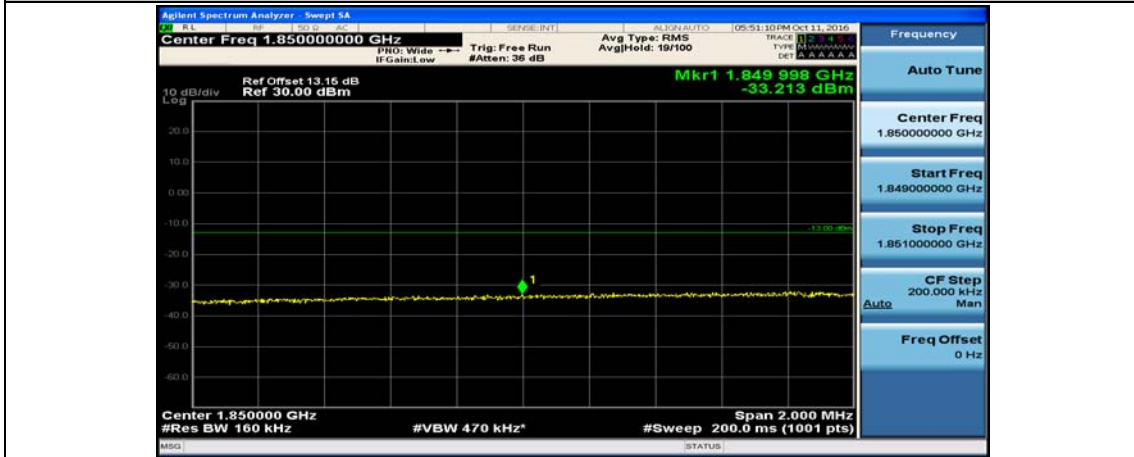

(Channel Bandwidth:15 MHz)\_HCH\_QPSK\_75RB#0

(Channel Bandwidth:15 MHz)\_LCH\_16QAM\_1RB#0

(Channel Bandwidth:15 MHz)\_LCH\_16QAM\_1RB#37

(Channel Bandwidth:15 MHz)\_LCH\_16QAM\_1RB#74

(Channel Bandwidth:15 MHz)\_LCH\_16QAM\_37RB#0

(Channel Bandwidth:15 MHz)\_LCH\_16QAM\_37RB#18

(Channel Bandwidth:15 MHz)\_LCH\_16QAM\_37RB#38

(Channel Bandwidth:15 MHz)\_LCH\_16QAM\_75RB#0

(Channel Bandwidth:15 MHz)\_HCH\_16QAM\_1RB#0

(Channel Bandwidth:15 MHz)\_HCH\_16QAM\_1RB#37