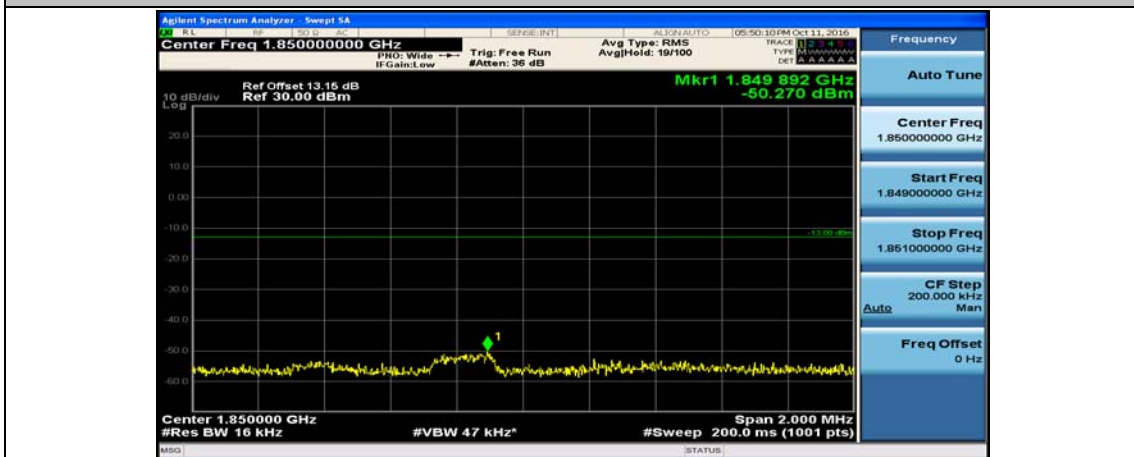

Channel Bandwidth: 10 MHz\_HCH\_16QAM\_1RB#0

Channel Bandwidth: 15 MHz

(Channel Bandwidth:15 MHz)\_LCH\_QPSK\_1RB#0

(Channel Bandwidth:15 MHz)\_LCH\_QPSK\_1RB#37

(Channel Bandwidth:15 MHz)\_LCH\_QPSK\_1RB#74

(Channel Bandwidth:15 MHz)\_LCH\_QPSK\_37RB#0

(Channel Bandwidth:15 MHz)\_LCH\_QPSK\_37RB#18

(Channel Bandwidth:15 MHz)\_LCH\_QPSK\_37RB#38

(Channel Bandwidth:15 MHz)\_LCH\_QPSK\_75RB#0

(Channel Bandwidth:15 MHz)\_HCH\_QPSK\_1RB#0