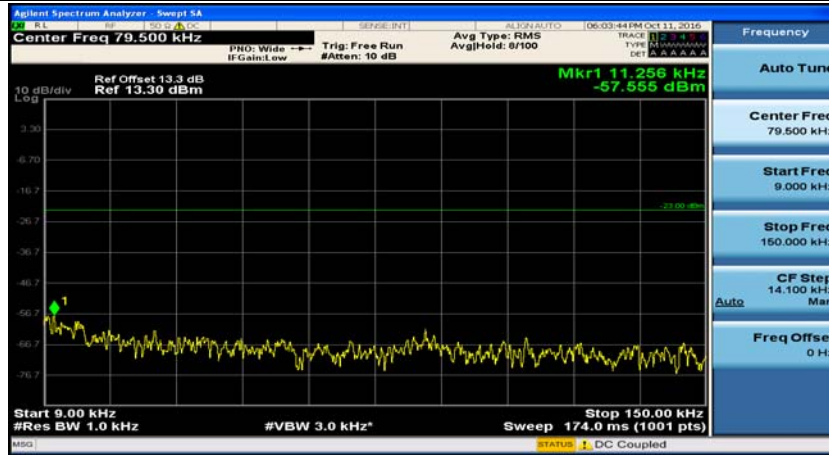

(Channel Bandwidth: 3 MHz)_MCH_QPSK_1RB#0

(Channel Bandwidth: 3 MHz)_MCH_QPSK_1RB#7