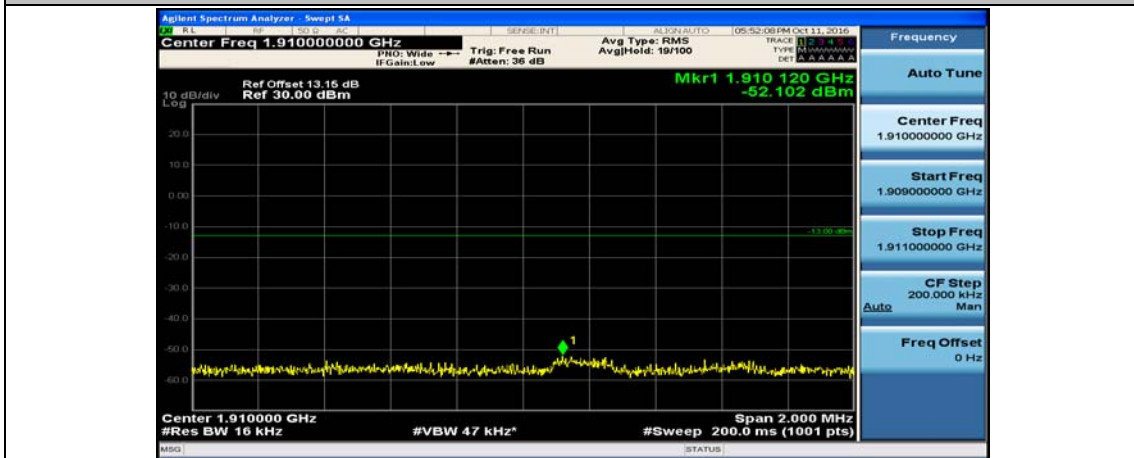

(Channel Bandwidth:15 MHz)\_LCH\_16QAM\_37RB#18

(Channel Bandwidth:15 MHz)\_LCH\_16QAM\_37RB#38

(Channel Bandwidth:15 MHz)\_LCH\_16QAM\_75RB#0

(Channel Bandwidth:15 MHz)\_HCH\_16QAM\_1RB#0

(Channel Bandwidth:15 MHz)\_HCH\_16QAM\_1RB#37