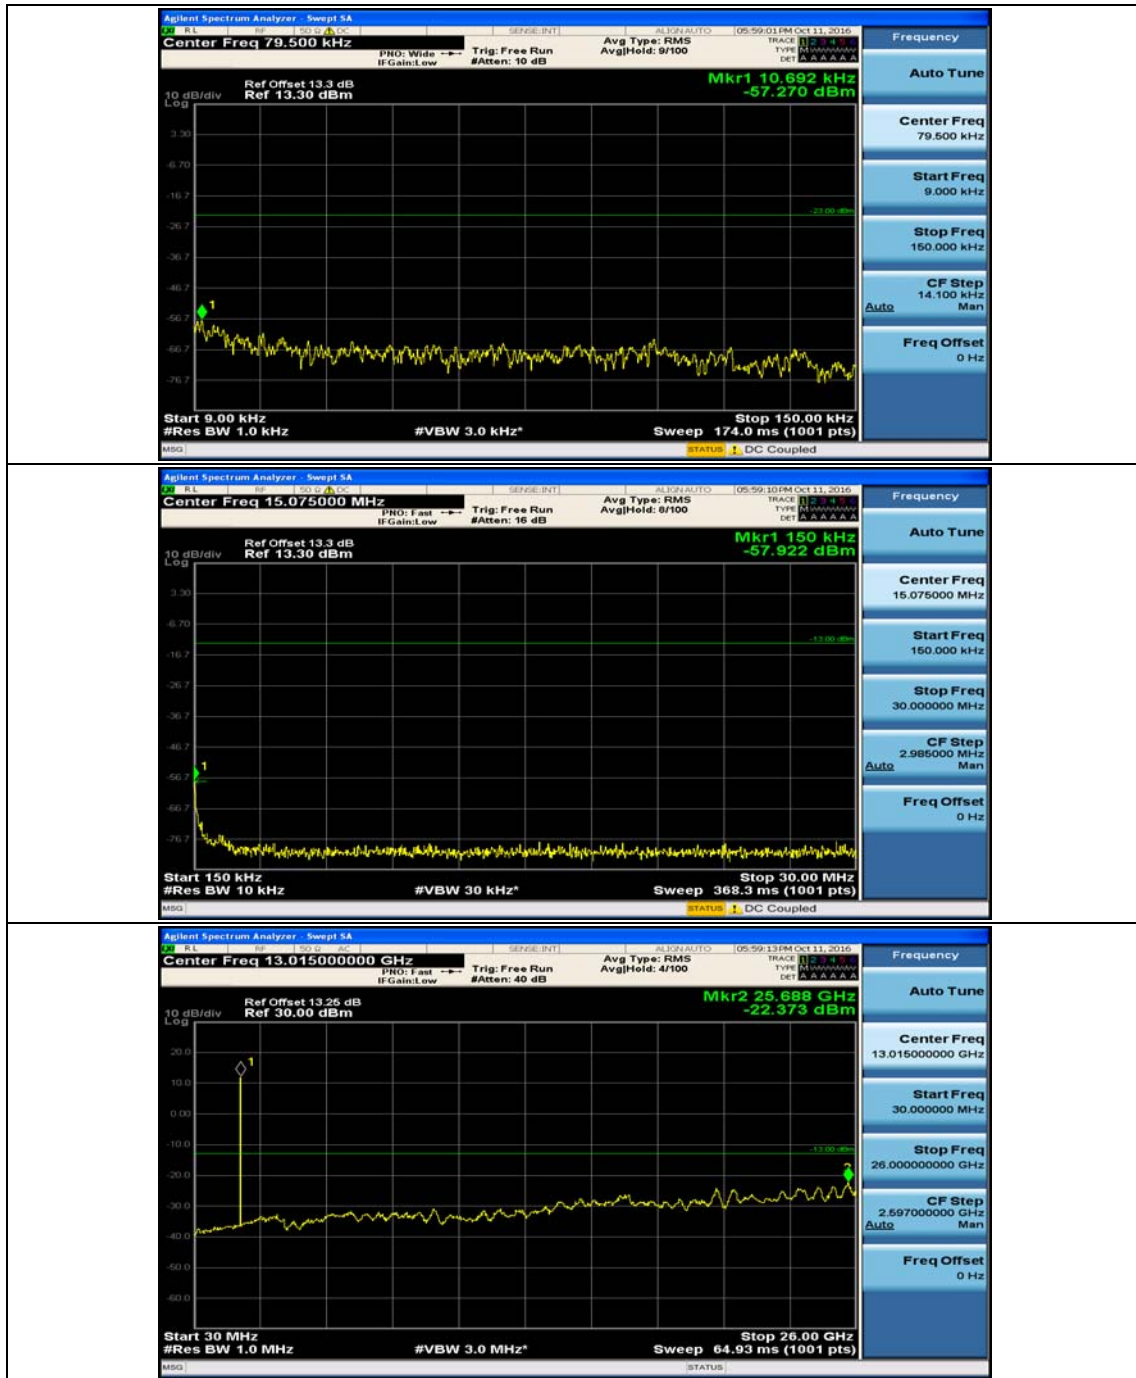

## Appendix E: Conducted Spurious Emission

### Test Graphs

Channel Bandwidth: 1.4 MHz

(Channel Bandwidth: 1.4 MHz)\_MCH\_QPSK\_1RB#0

(Channel Bandwidth: 1.4 MHz)\_MCH\_QPSK\_1RB#3

(Channel Bandwidth: 1.4 MHz)\_HCH\_QPSK\_1RB#0

(Channel Bandwidth: 1.4 MHz)\_HCH\_QPSK\_1RB#3