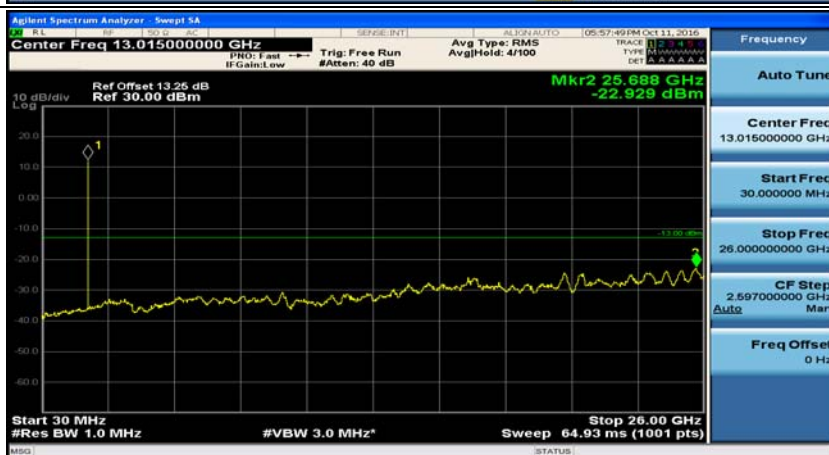

(Channel Bandwidth: 1.4 MHz)_LCH_16QAM_1RB#0

(Channel Bandwidth: 1.4 MHz)_LCH_16QAM_1RB#3