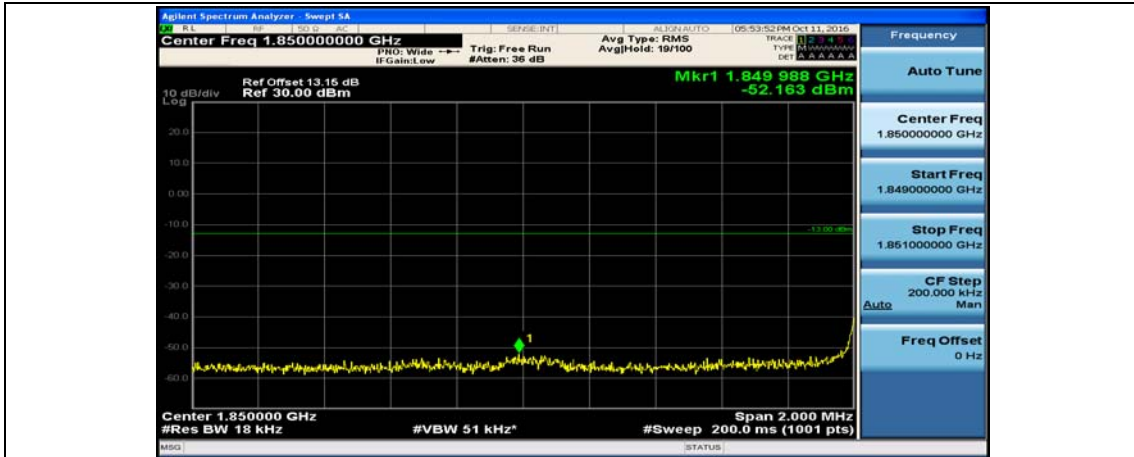

(Channel Bandwidth:20 MHz)_LCH_16QAM_1RB#99