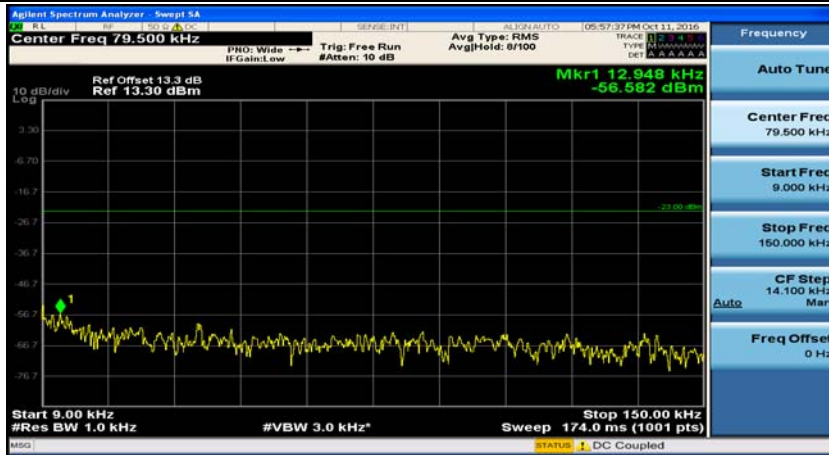

(Channel Bandwidth: 1.4 MHz)_LCH_16QAM_1RB#0

(Channel Bandwidth: 1.4 MHz)_LCH_16QAM_1RB#3