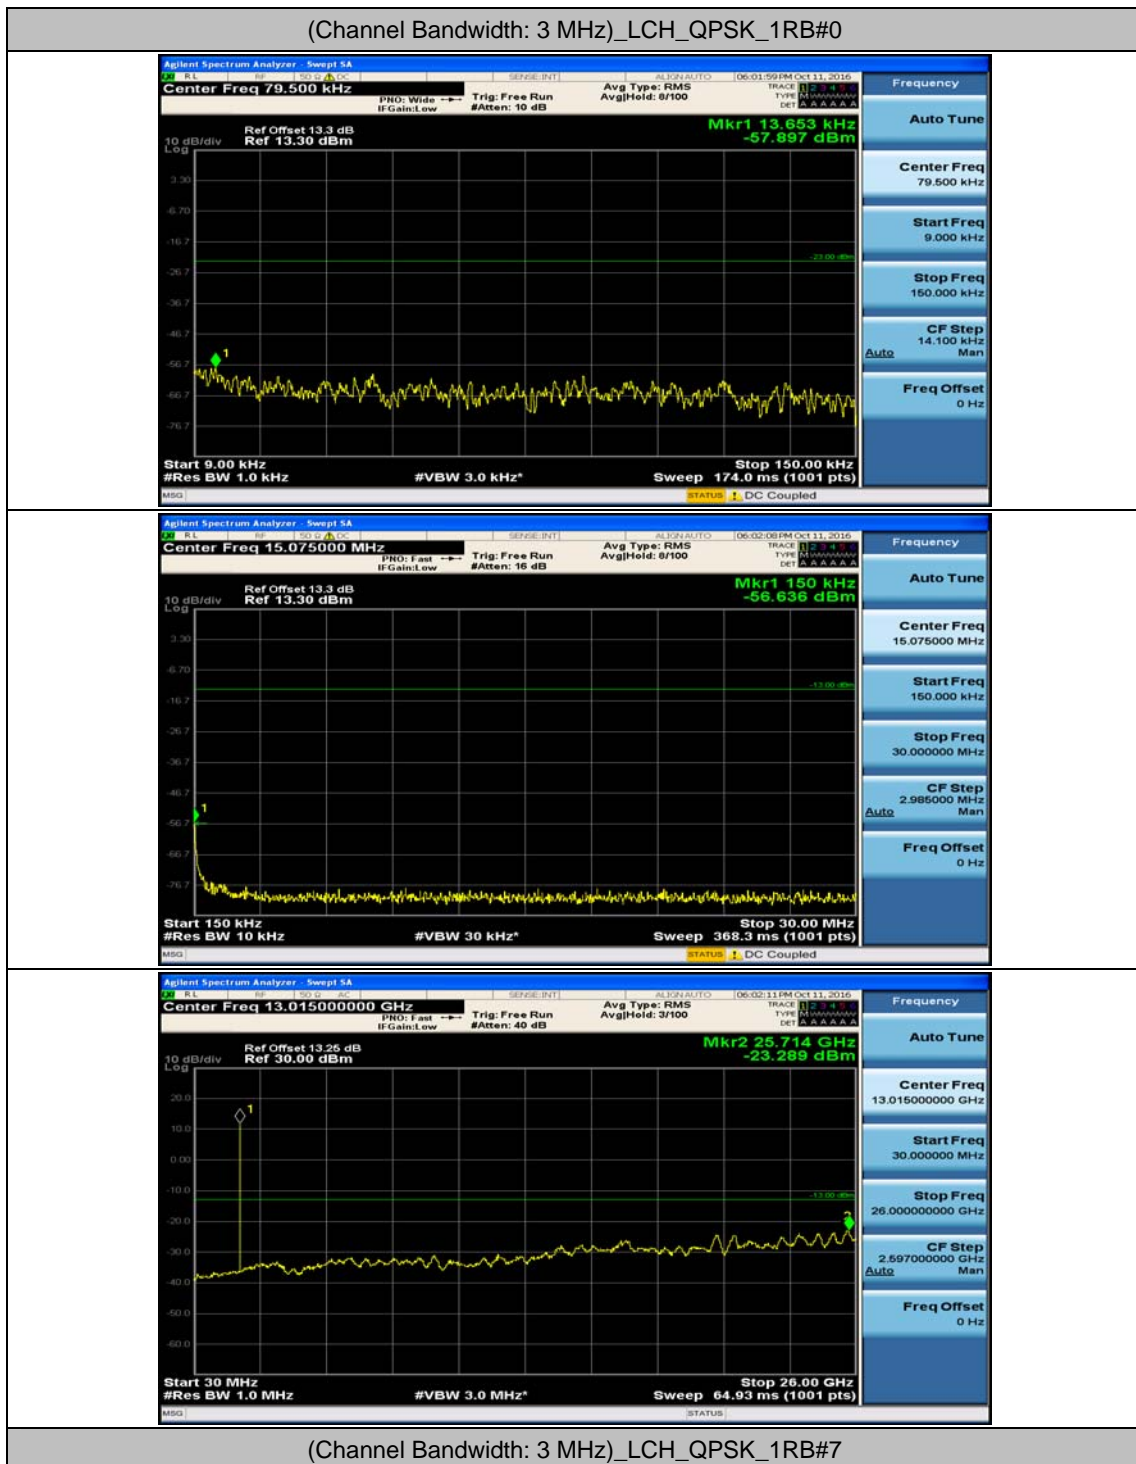

(Channel Bandwidth: 1.4 MHz)\_LCH\_16QAM\_1RB#0

(Channel Bandwidth: 1.4 MHz)\_LCH\_16QAM\_1RB#3

(Channel Bandwidth: 1.4 MHz)\_MCH\_16QAM\_1RB#0

(Channel Bandwidth: 1.4 MHz)\_MCH\_16QAM\_1RB#3

(Channel Bandwidth: 1.4 MHz)\_HCH\_16QAM\_1RB#0

(Channel Bandwidth: 1.4 MHz)\_HCH\_16QAM\_1RB#3

### Channel Bandwidth: 3 MHz