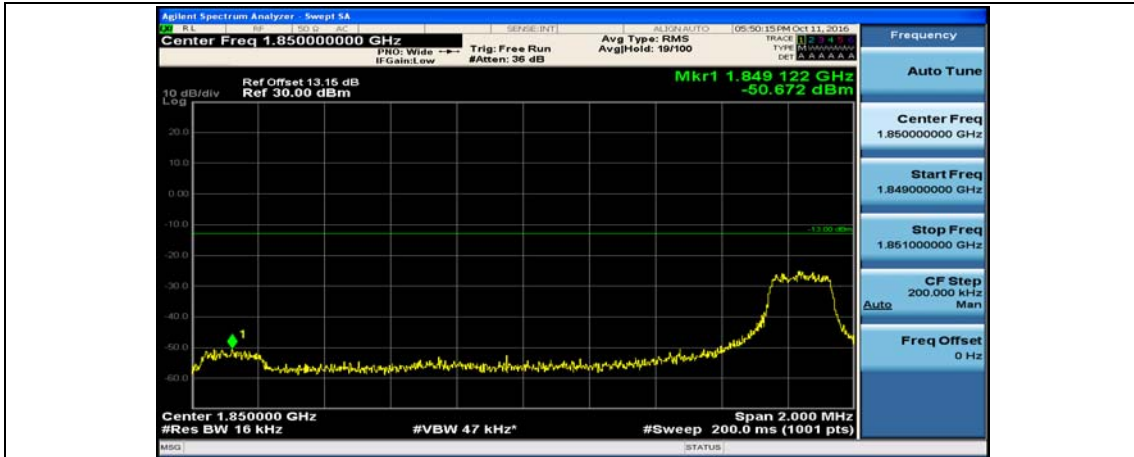

Channel Bandwidth: 10 MHz\_HCH\_16QAM\_1RB#0

Channel Bandwidth: 15 MHz

(Channel Bandwidth:15 MHz)\_LCH\_QPSK\_1RB#0

(Channel Bandwidth:15 MHz)\_LCH\_QPSK\_1RB#37

(Channel Bandwidth:15 MHz)\_LCH\_QPSK\_1RB#74

(Channel Bandwidth:15 MHz)\_LCH\_QPSK\_37RB#0

(Channel Bandwidth:15 MHz)\_LCH\_QPSK\_37RB#18

(Channel Bandwidth:15 MHz)\_LCH\_QPSK\_37RB#38

(Channel Bandwidth:15 MHz)\_LCH\_QPSK\_75RB#0

(Channel Bandwidth:15 MHz)\_HCH\_QPSK\_1RB#0