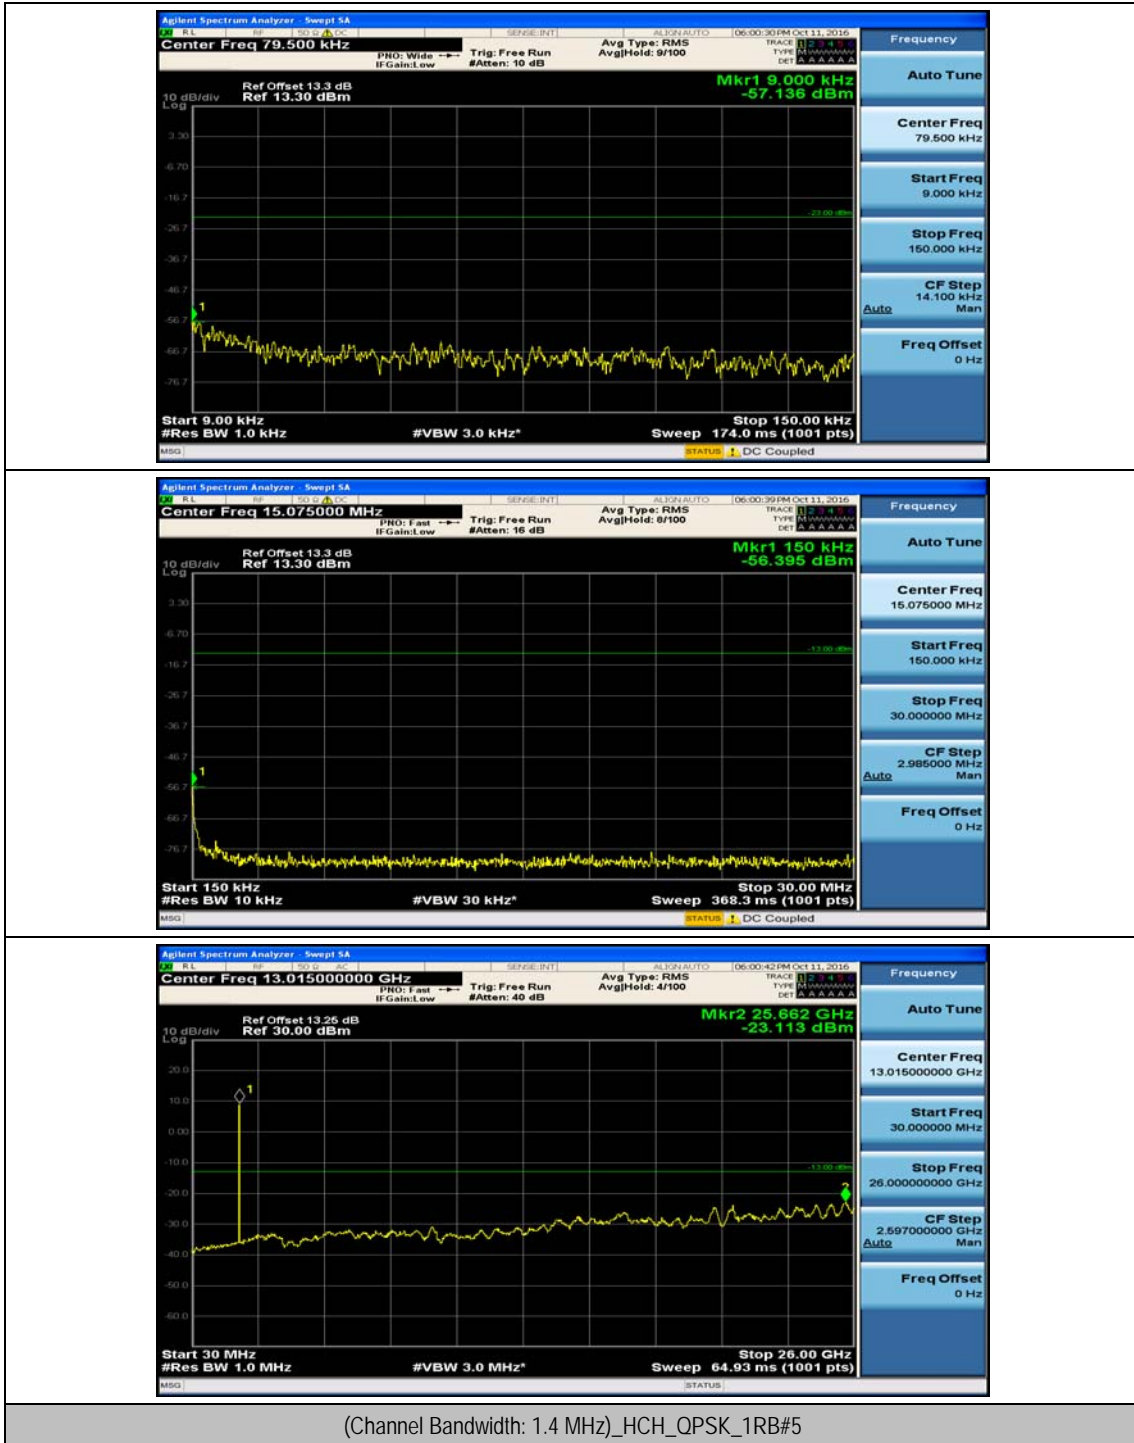

## Appendix E: Conducted Spurious Emission

### Test Graphs

Channel Bandwidth: 1.4 MHz

(Channel Bandwidth: 1.4 MHz)\_MCH\_QPSK\_1RB#0

(Channel Bandwidth: 1.4 MHz)\_MCH\_QPSK\_1RB#3

(Channel Bandwidth: 1.4 MHz)\_HCH\_QPSK\_1RB#0

(Channel Bandwidth: 1.4 MHz)\_HCH\_QPSK\_1RB#3