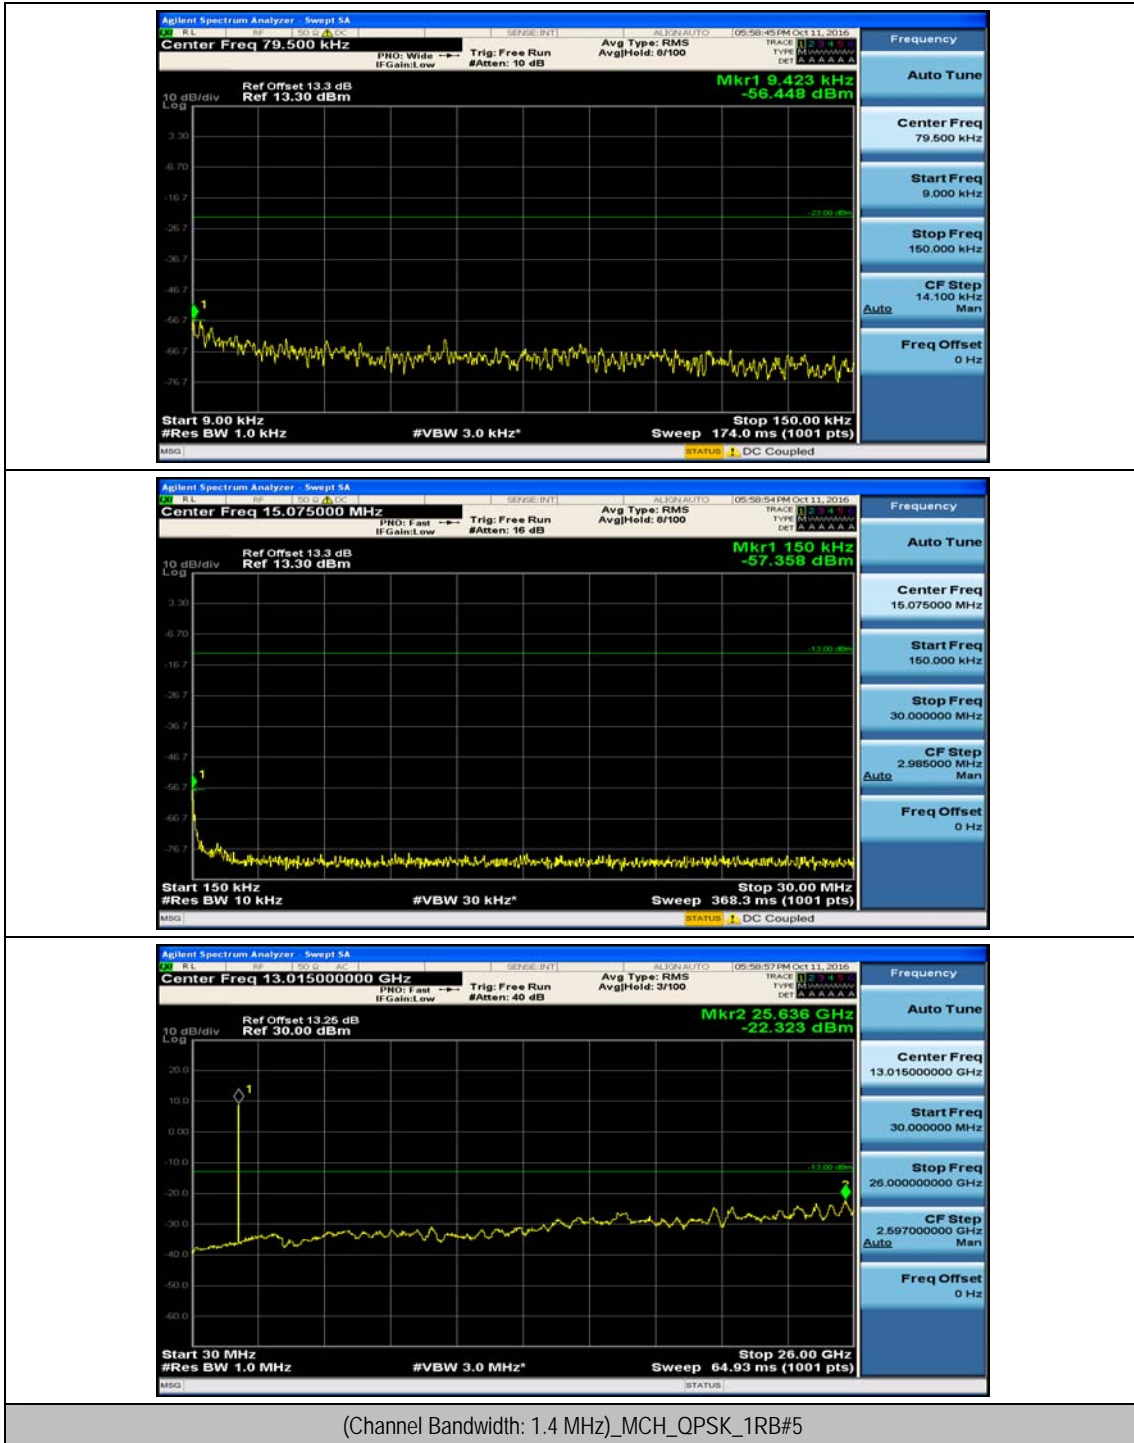

## Appendix E: Conducted Spurious Emission

### Test Graphs

Channel Bandwidth: 1.4 MHz

(Channel Bandwidth: 1.4 MHz)\_MCH\_QPSK\_1RB#0

(Channel Bandwidth: 1.4 MHz)\_MCH\_QPSK\_1RB#3

(Channel Bandwidth: 1.4 MHz)\_HCH\_QPSK\_1RB#0

(Channel Bandwidth: 1.4 MHz)\_HCH\_QPSK\_1RB#3