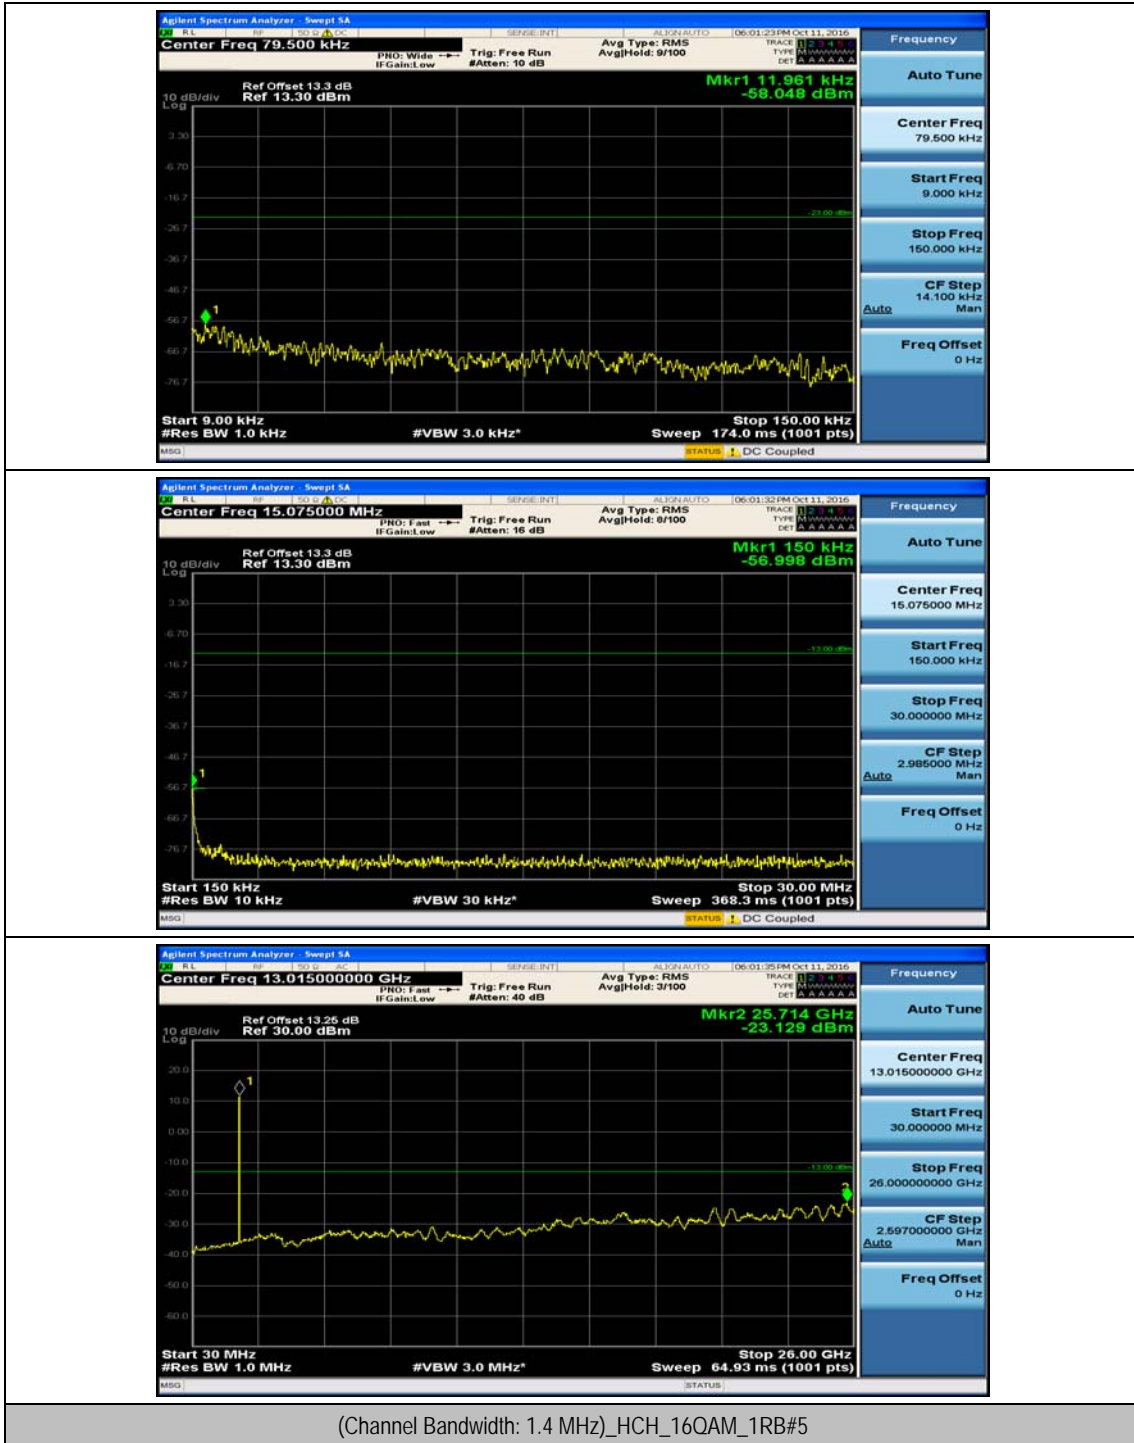

(Channel Bandwidth: 1.4 MHz)\_LCH\_16QAM\_1RB#0

(Channel Bandwidth: 1.4 MHz)\_LCH\_16QAM\_1RB#3

(Channel Bandwidth: 1.4 MHz)\_MCH\_16QAM\_1RB#0

(Channel Bandwidth: 1.4 MHz)\_MCH\_16QAM\_1RB#3

(Channel Bandwidth: 1.4 MHz)\_HCH\_16QAM\_1RB#0

(Channel Bandwidth: 1.4 MHz)\_HCH\_16QAM\_1RB#3

### Channel Bandwidth: 3 MHz