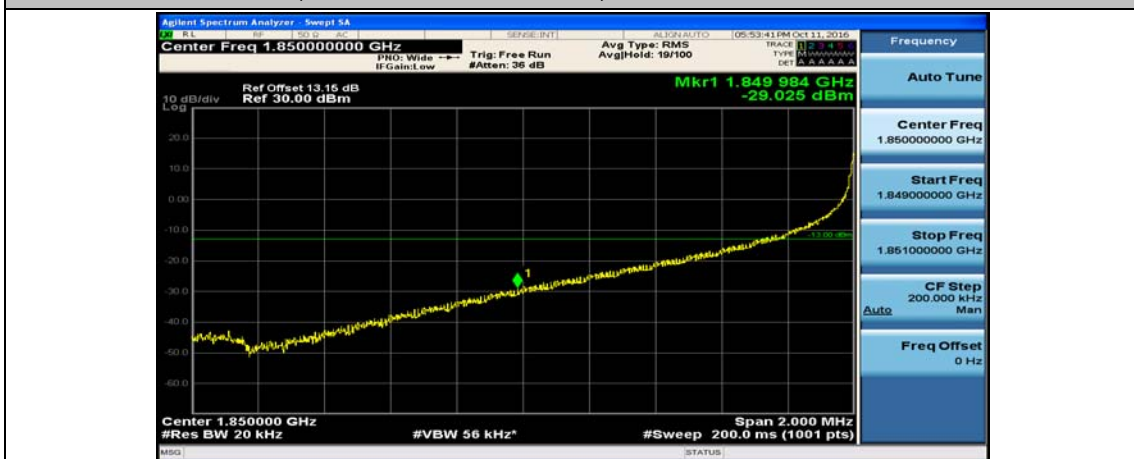

(Channel Bandwidth:20 MHz)\_HCH\_QPSK\_50RB#0

(Channel Bandwidth:20 MHz)\_HCH\_QPSK\_50RB#25

(Channel Bandwidth:20 MHz)\_HCH\_QPSK\_50RB#50

(Channel Bandwidth:20 MHz)\_HCH\_QPSK\_100RB#0

(Channel Bandwidth:20 MHz)\_LCH\_16QAM\_1RB#0