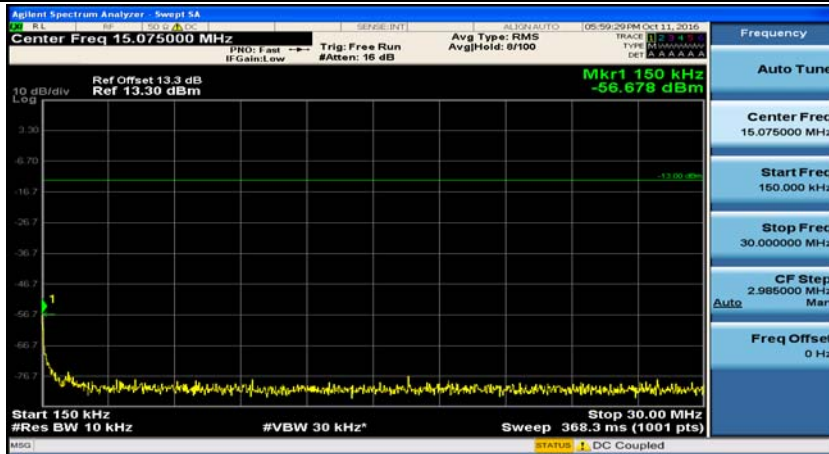

(Channel Bandwidth: 1.4 MHz)\_LCH\_16QAM\_1RB#0

(Channel Bandwidth: 1.4 MHz)\_LCH\_16QAM\_1RB#3

(Channel Bandwidth: 1.4 MHz)\_MCH\_16QAM\_1RB#0

(Channel Bandwidth: 1.4 MHz)\_MCH\_16QAM\_1RB#3

(Channel Bandwidth: 1.4 MHz)\_HCH\_16QAM\_1RB#0

(Channel Bandwidth: 1.4 MHz)\_HCH\_16QAM\_1RB#3