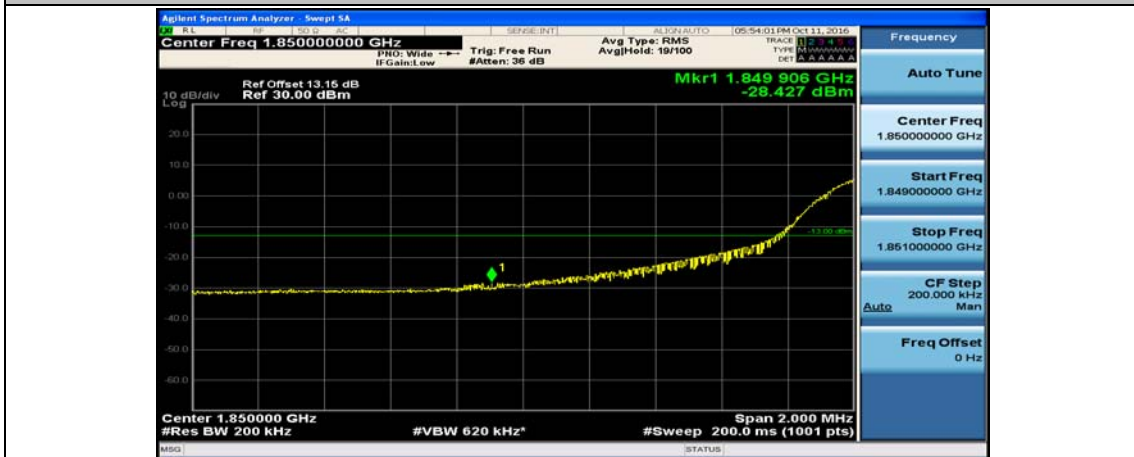

Channel Bandwidth: 20 MHz

(Channel Bandwidth:20 MHz)\_LCH\_QPSK\_1RB#49

(Channel Bandwidth:20 MHz)\_LCH\_QPSK\_1RB#99

(Channel Bandwidth:20 MHz)\_LCH\_QPSK\_50RB#0

(Channel Bandwidth:20 MHz)\_LCH\_QPSK\_50RB#25