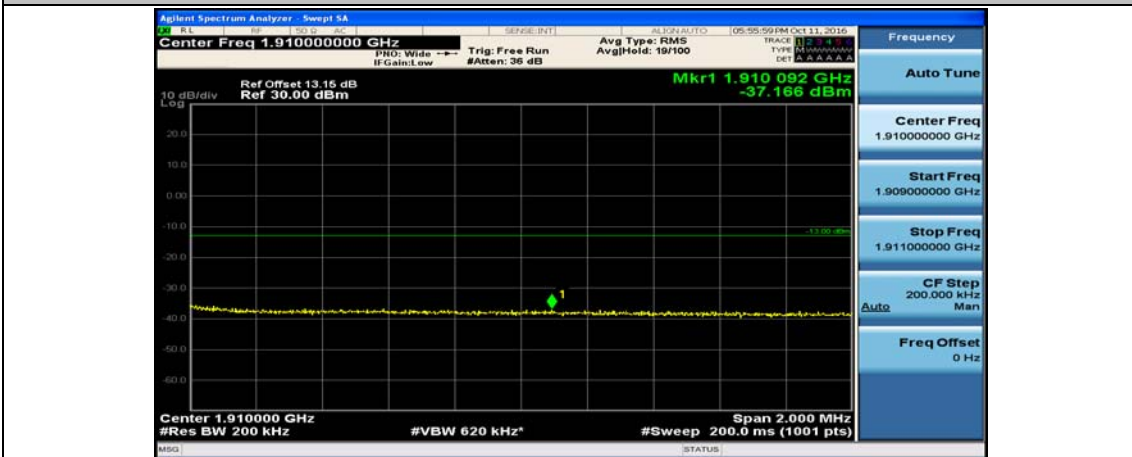

(Channel Bandwidth:20 MHz)\_LCH\_16QAM\_100RB#0

(Channel Bandwidth:20 MHz)\_HCH\_16QAM\_1RB#0

(Channel Bandwidth:20 MHz)\_HCH\_16QAM\_1RB#49

(Channel Bandwidth:20 MHz)\_HCH\_16QAM\_1RB#99

(Channel Bandwidth:20 MHz)\_HCH\_16QAM\_50RB#0