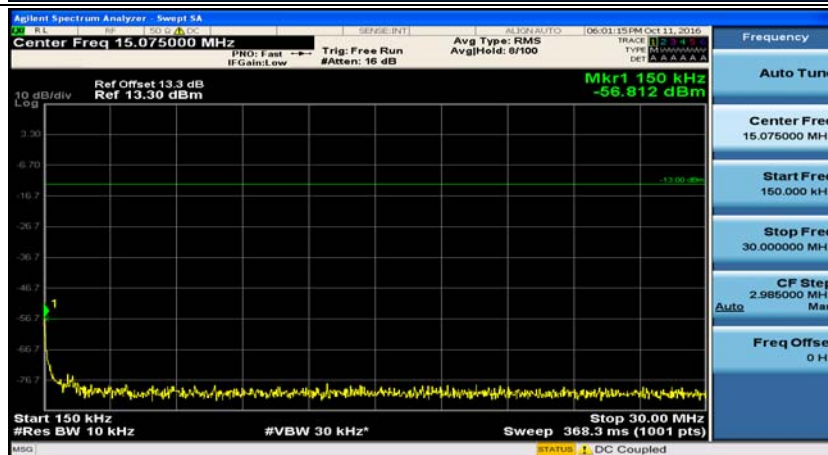

(Channel Bandwidth: 1.4 MHz)\_LCH\_16QAM\_1RB#0

(Channel Bandwidth: 1.4 MHz)\_LCH\_16QAM\_1RB#3

(Channel Bandwidth: 1.4 MHz)\_MCH\_16QAM\_1RB#0

(Channel Bandwidth: 1.4 MHz)\_MCH\_16QAM\_1RB#3

(Channel Bandwidth: 1.4 MHz)\_HCH\_16QAM\_1RB#0

(Channel Bandwidth: 1.4 MHz)\_HCH\_16QAM\_1RB#3

### Channel Bandwidth: 3 MHz