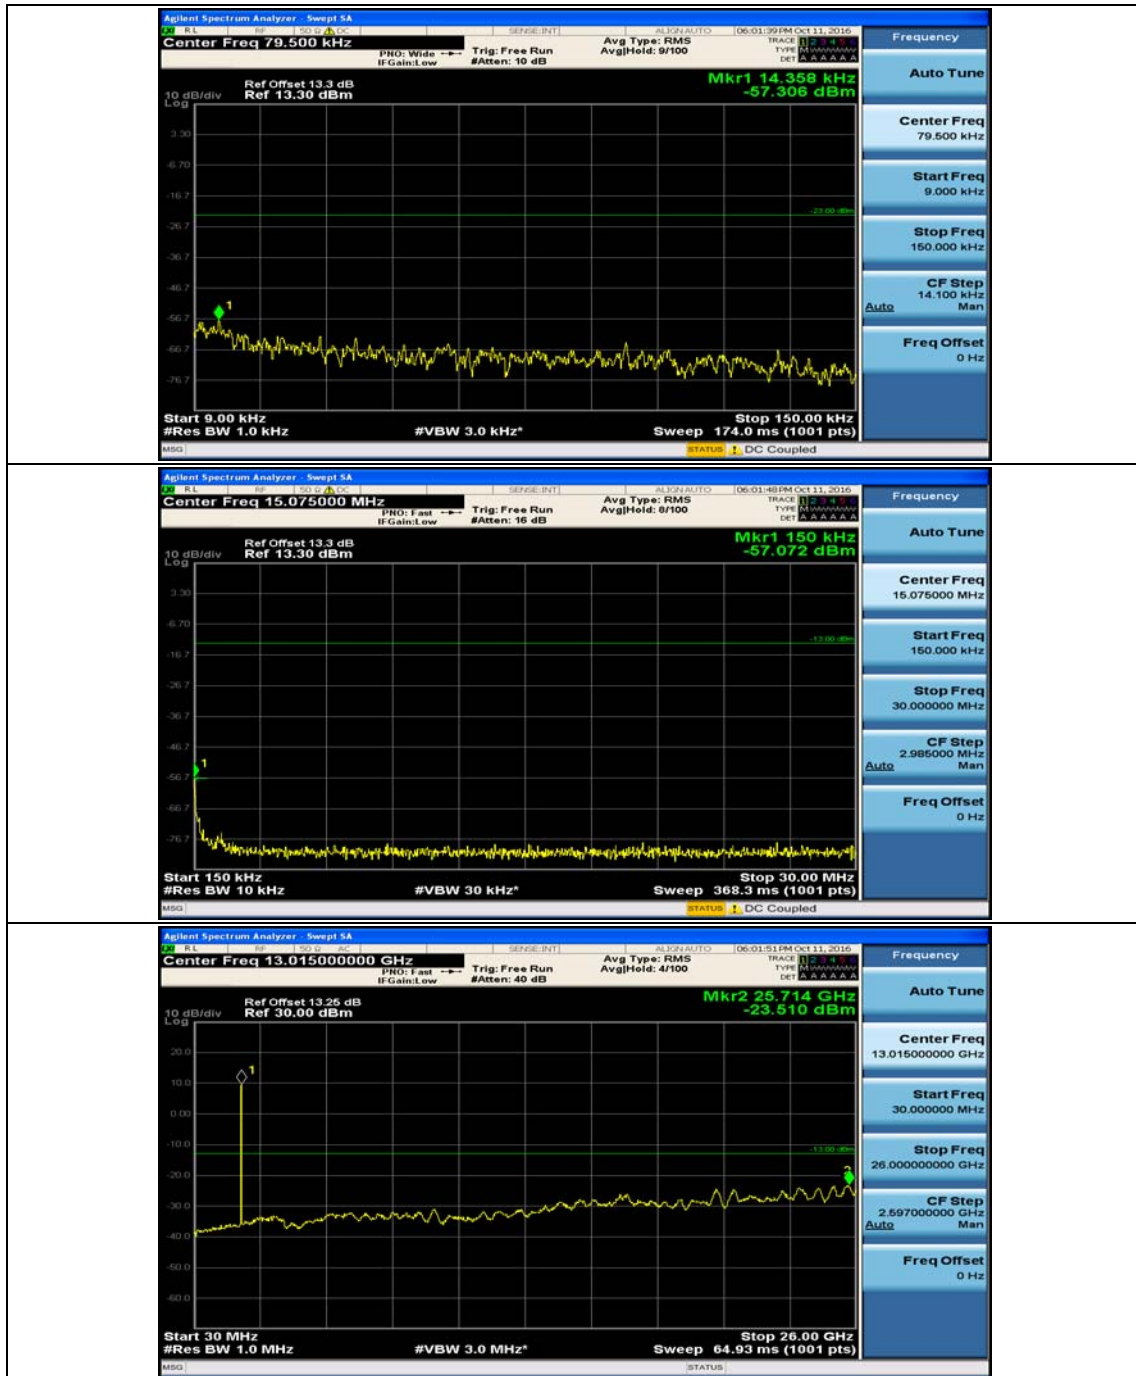

(Channel Bandwidth: 1.4 MHz)\_LCH\_16QAM\_1RB#0

(Channel Bandwidth: 1.4 MHz)\_LCH\_16QAM\_1RB#3

(Channel Bandwidth: 1.4 MHz)\_MCH\_16QAM\_1RB#0

(Channel Bandwidth: 1.4 MHz)\_MCH\_16QAM\_1RB#3

(Channel Bandwidth: 1.4 MHz)\_HCH\_16QAM\_1RB#0

(Channel Bandwidth: 1.4 MHz)\_HCH\_16QAM\_1RB#3

### Channel Bandwidth: 3 MHz