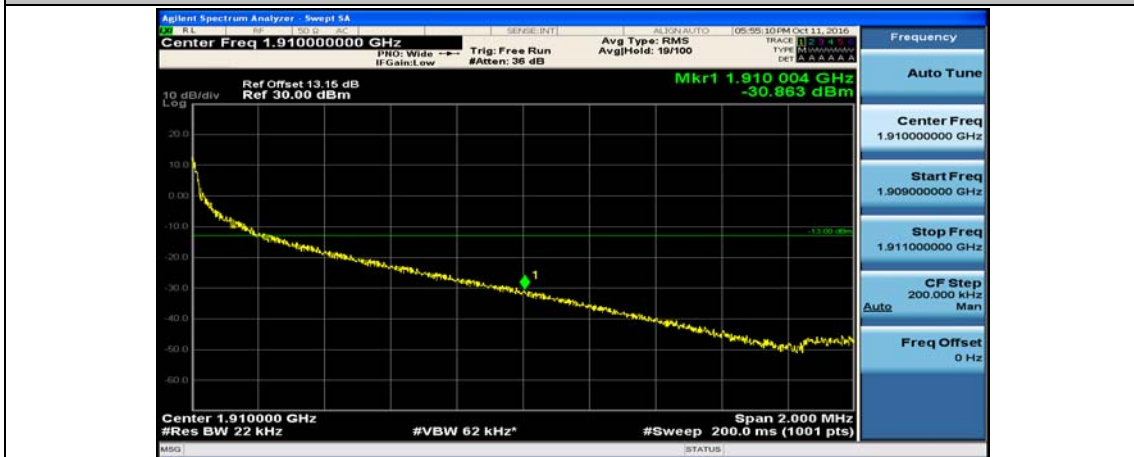

(Channel Bandwidth:20 MHz)\_LCH\_QPSK\_50RB#50

(Channel Bandwidth:20 MHz)\_LCH\_QPSK\_100RB#0

(Channel Bandwidth:20 MHz)\_HCH\_QPSK\_1RB#0

(Channel Bandwidth:20 MHz)\_HCH\_QPSK\_1RB#49

(Channel Bandwidth:20 MHz)\_HCH\_QPSK\_1RB#99