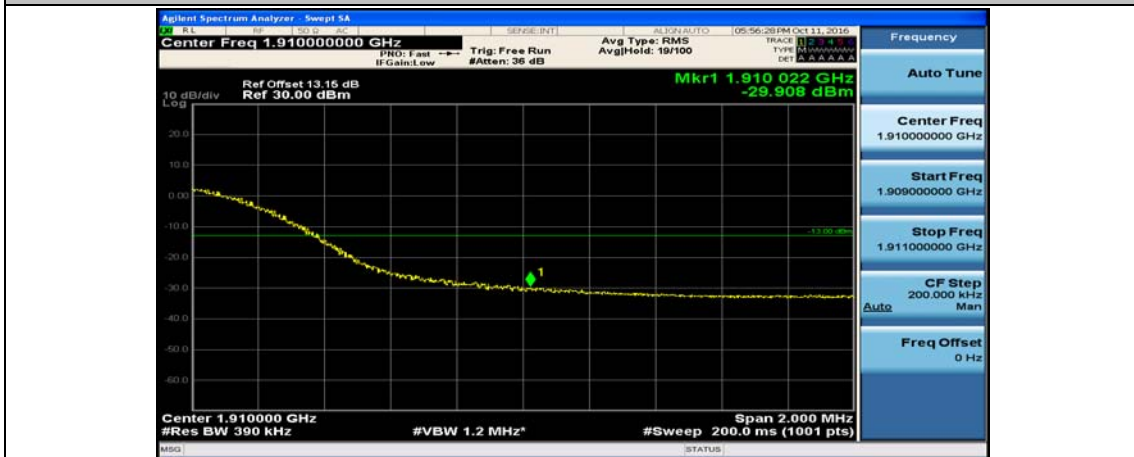

(Channel Bandwidth:20 MHz)_HCH_16QAM_100RB#0