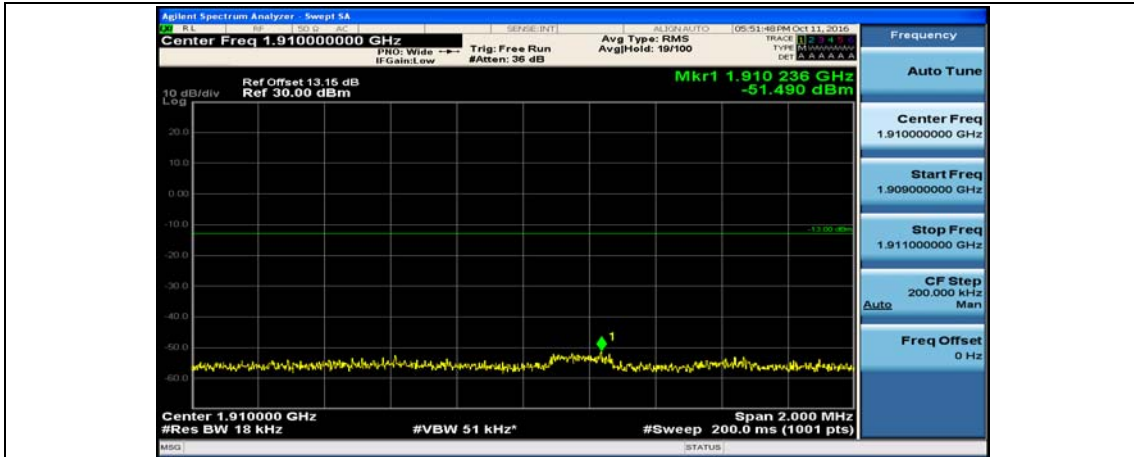

(Channel Bandwidth:15 MHz)_HCH_QPSK_1RB#37