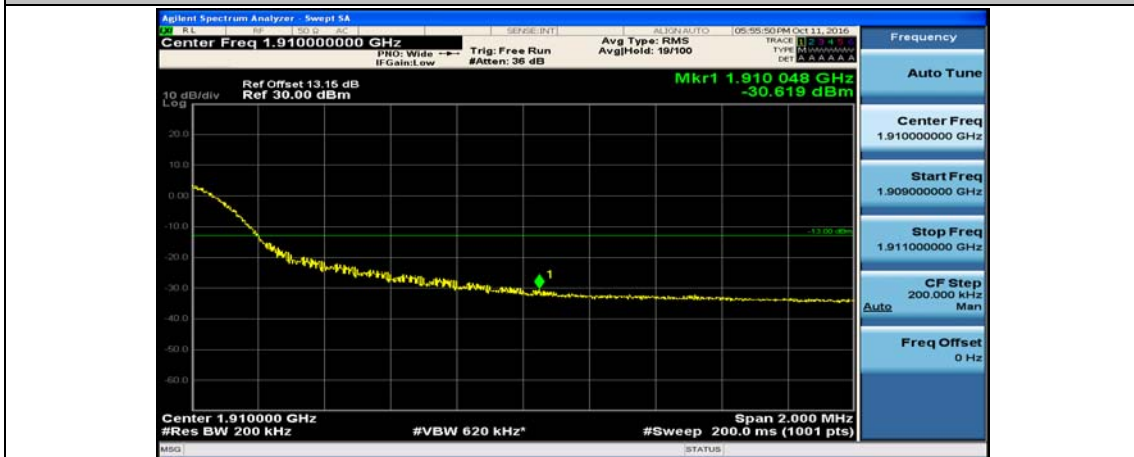

(Channel Bandwidth:20 MHz)_HCH_QPSK_50RB#50