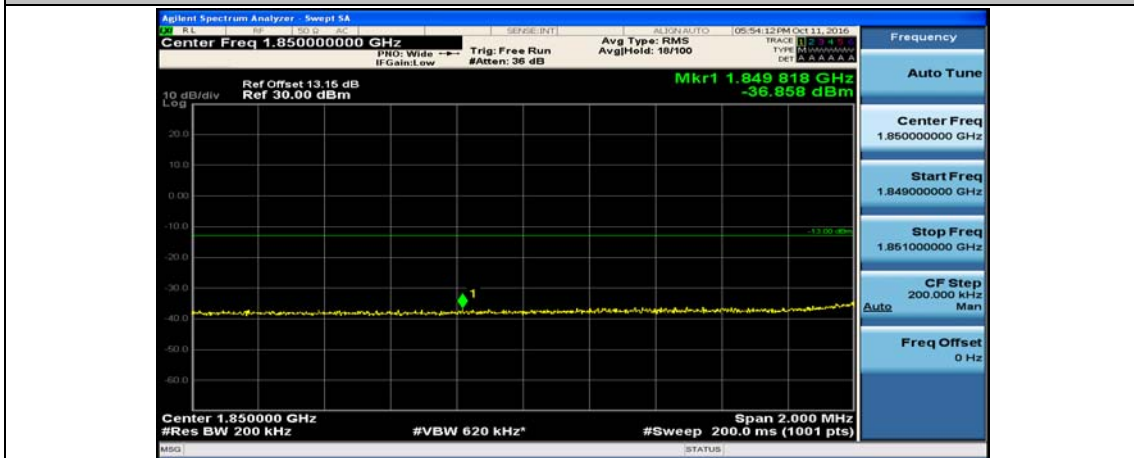

(Channel Bandwidth:20 MHz)_LCH_QPSK_50RB#50