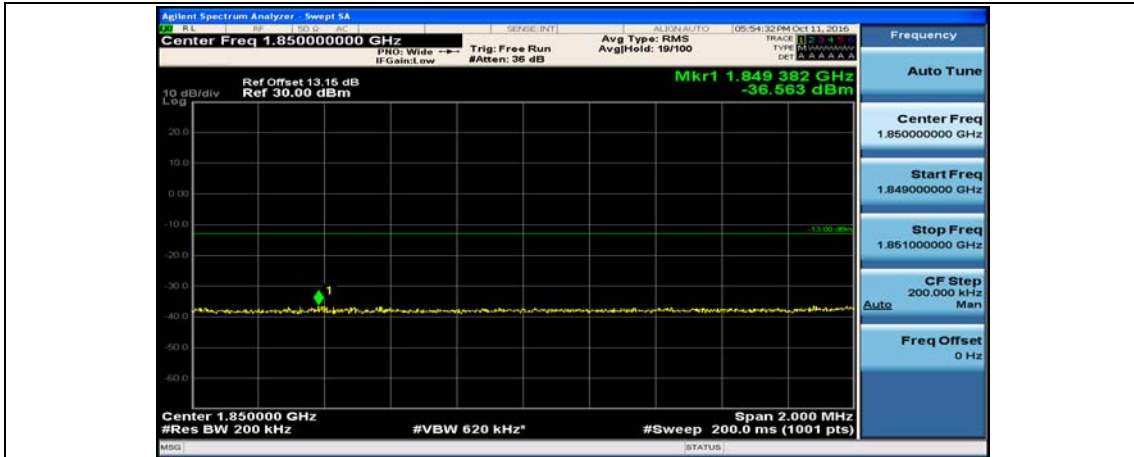

(Channel Bandwidth:20 MHz)\_LCH\_16QAM\_1RB#49

(Channel Bandwidth:20 MHz)\_LCH\_16QAM\_1RB#99

(Channel Bandwidth:20 MHz)\_LCH\_16QAM\_50RB#0

(Channel Bandwidth:20 MHz)\_LCH\_16QAM\_50RB#25

(Channel Bandwidth:20 MHz)\_LCH\_16QAM\_50RB#50