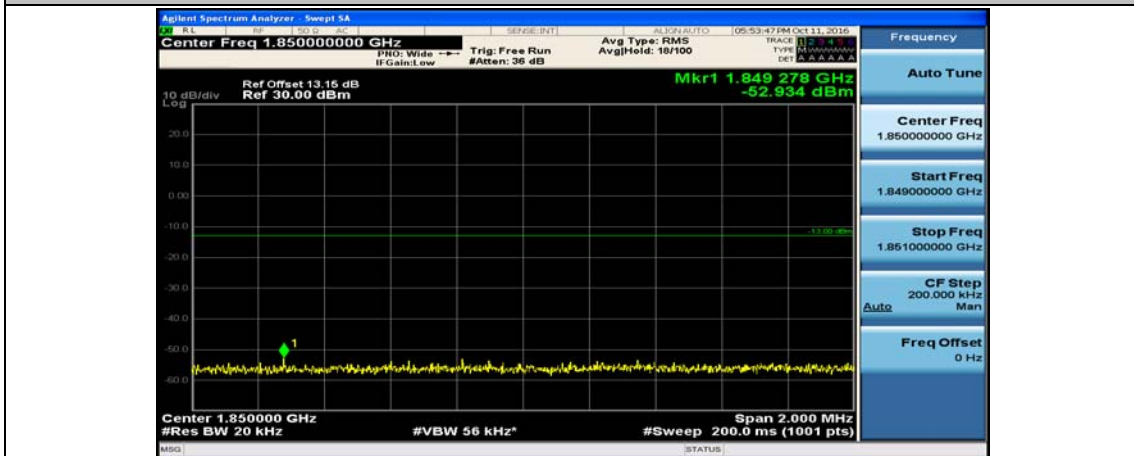

(Channel Bandwidth:20 MHz)_LCH_16QAM_1RB#49