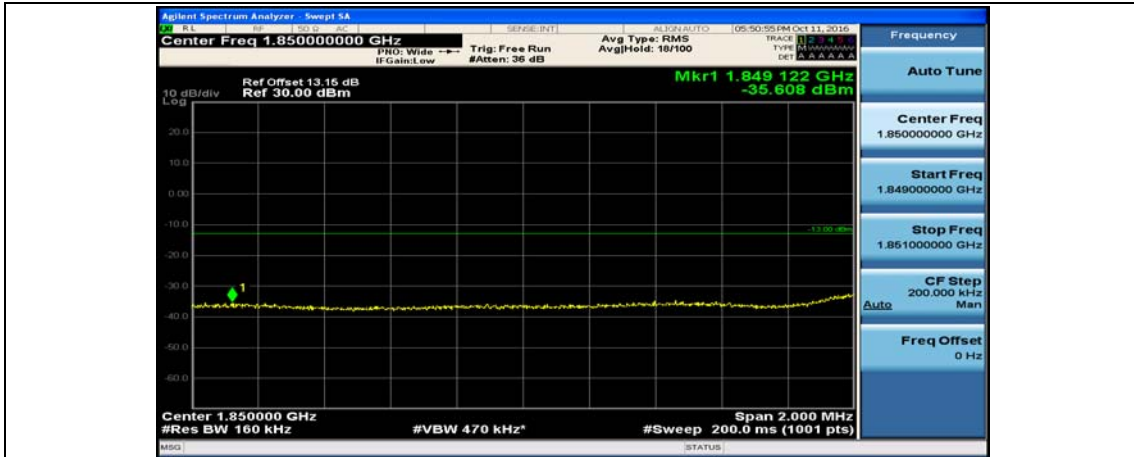

Channel Bandwidth: 10 MHz\_HCH\_16QAM\_1RB#0

Channel Bandwidth: 15 MHz

(Channel Bandwidth:15 MHz)\_LCH\_QPSK\_1RB#0

(Channel Bandwidth:15 MHz)\_LCH\_QPSK\_1RB#37

(Channel Bandwidth:15 MHz)\_LCH\_QPSK\_1RB#74

(Channel Bandwidth:15 MHz)\_LCH\_QPSK\_37RB#0

(Channel Bandwidth:15 MHz)\_LCH\_QPSK\_37RB#18

(Channel Bandwidth:15 MHz)\_LCH\_QPSK\_37RB#38

(Channel Bandwidth:15 MHz)\_LCH\_QPSK\_75RB#0

(Channel Bandwidth:15 MHz)\_HCH\_QPSK\_1RB#0