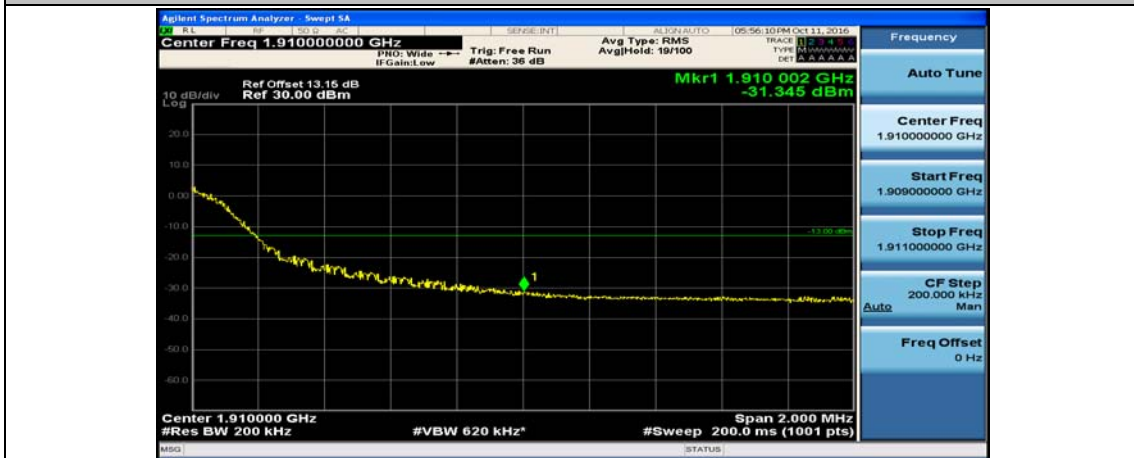

(Channel Bandwidth:20 MHz)_HCH_16QAM_50RB#50