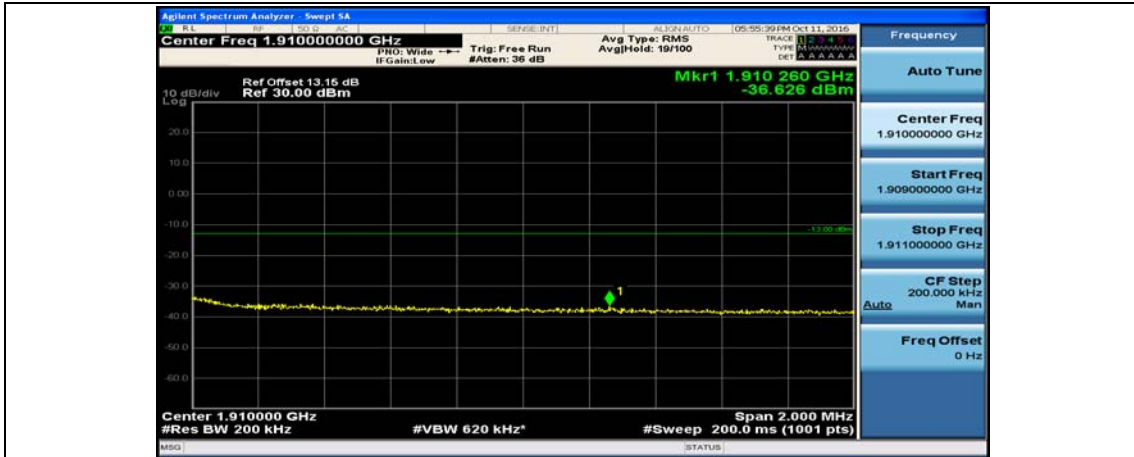

(Channel Bandwidth:20 MHz)_HCH_QPSK_50RB#0