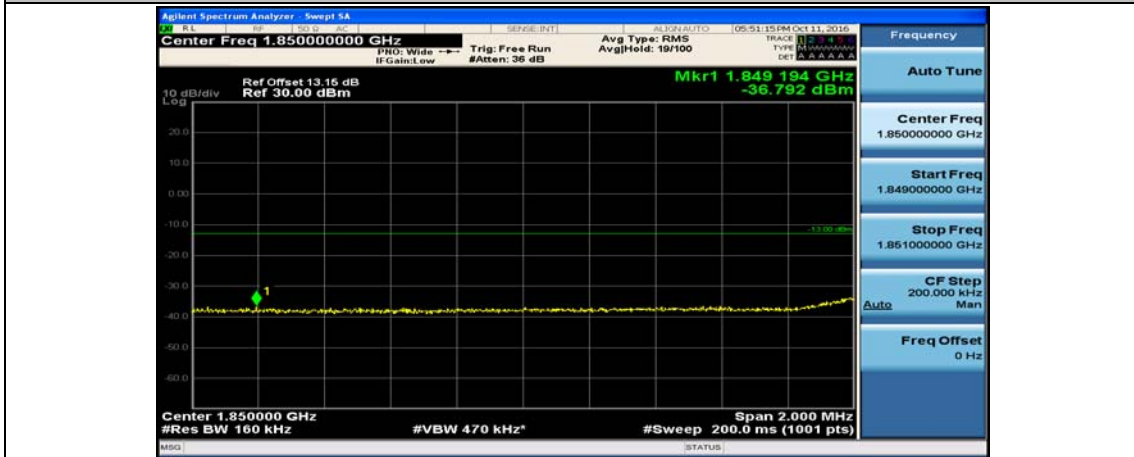

(Channel Bandwidth:15 MHz)\_HCH\_QPSK\_75RB#0

(Channel Bandwidth:15 MHz)\_LCH\_16QAM\_1RB#0

(Channel Bandwidth:15 MHz)\_LCH\_16QAM\_1RB#37

(Channel Bandwidth:15 MHz)\_LCH\_16QAM\_1RB#74

(Channel Bandwidth:15 MHz)\_LCH\_16QAM\_37RB#0

(Channel Bandwidth:15 MHz)\_LCH\_16QAM\_37RB#18

(Channel Bandwidth:15 MHz)\_LCH\_16QAM\_37RB#38

(Channel Bandwidth:15 MHz)\_LCH\_16QAM\_75RB#0

(Channel Bandwidth:15 MHz)\_HCH\_16QAM\_1RB#0

(Channel Bandwidth:15 MHz)\_HCH\_16QAM\_1RB#37