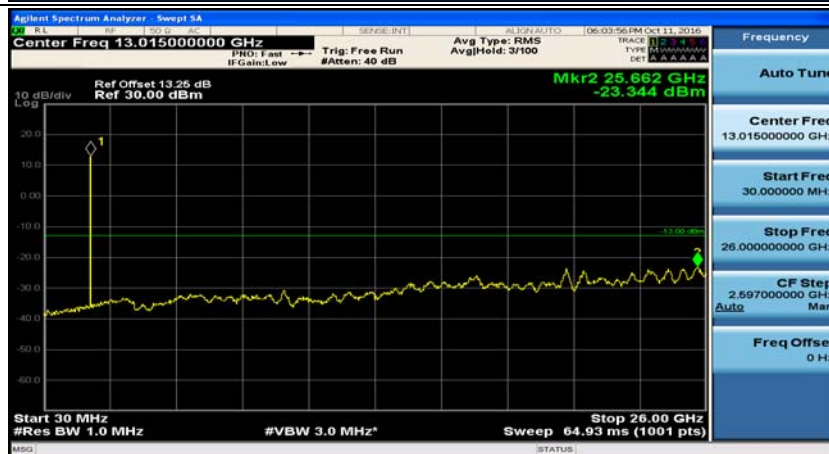

(Channel Bandwidth: 3 MHz)_MCH_QPSK_1RB#0

(Channel Bandwidth: 3 MHz)_MCH_QPSK_1RB#7