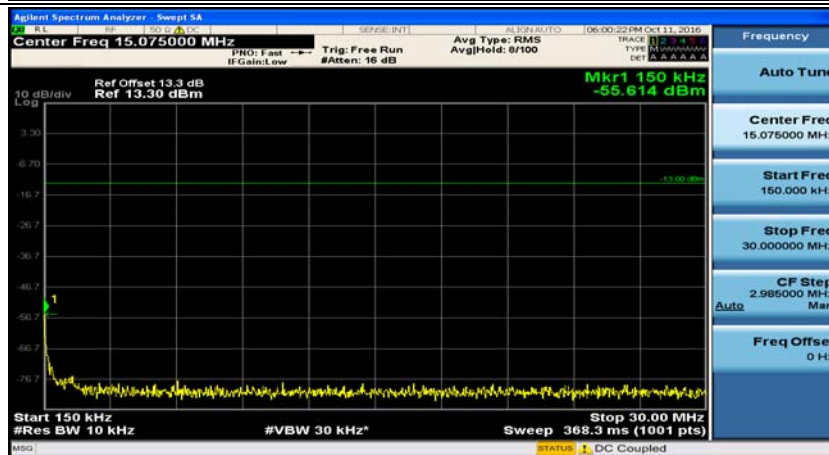

## Appendix E: Conducted Spurious Emission

### Test Graphs

Channel Bandwidth: 1.4 MHz

(Channel Bandwidth: 1.4 MHz)\_MCH\_QPSK\_1RB#0

(Channel Bandwidth: 1.4 MHz)\_MCH\_QPSK\_1RB#3

(Channel Bandwidth: 1.4 MHz)\_HCH\_QPSK\_1RB#0

(Channel Bandwidth: 1.4 MHz)\_HCH\_QPSK\_1RB#3