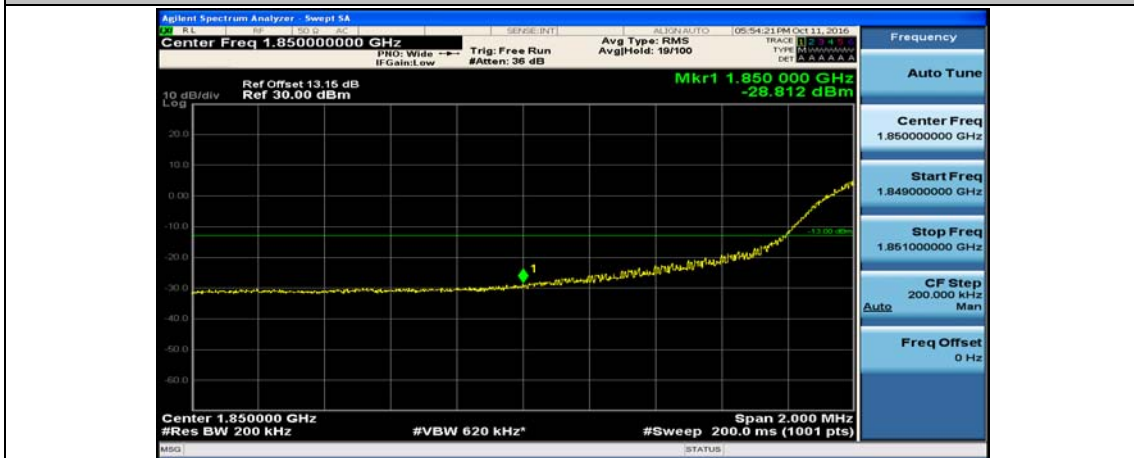

(Channel Bandwidth:20 MHz)_LCH_16QAM_50RB#0