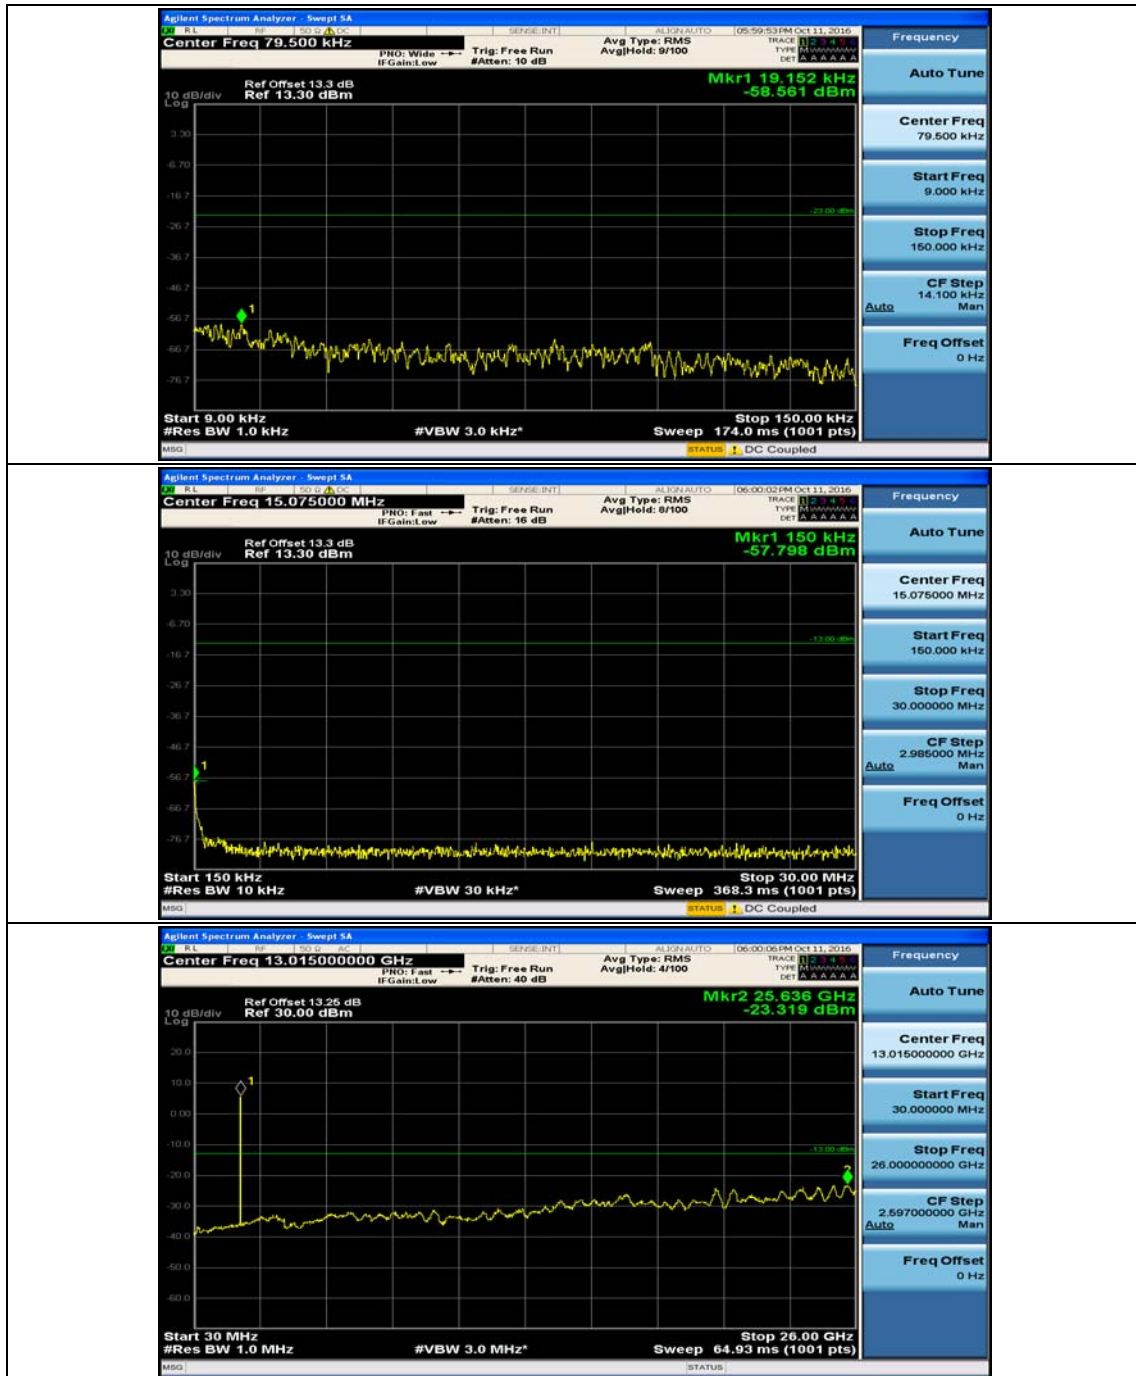

### Test Graphs

Channel Bandwidth: 1.4 MHz

(Channel Bandwidth: 1.4 MHz)\_MCH\_QPSK\_1RB#0

(Channel Bandwidth: 1.4 MHz)\_MCH\_QPSK\_1RB#3

(Channel Bandwidth: 1.4 MHz)\_HCH\_QPSK\_1RB#0

(Channel Bandwidth: 1.4 MHz)\_HCH\_QPSK\_1RB#3

(Channel Bandwidth: 1.4 MHz)\_LCH\_16QAM\_1RB#0

(Channel Bandwidth: 1.4 MHz)\_LCH\_16QAM\_1RB#3

(Channel Bandwidth: 1.4 MHz)\_MCH\_16QAM\_1RB#0

(Channel Bandwidth: 1.4 MHz)\_MCH\_16QAM\_1RB#3

(Channel Bandwidth: 1.4 MHz)\_HCH\_16QAM\_1RB#0

(Channel Bandwidth: 1.4 MHz)\_HCH\_16QAM\_1RB#3

### Channel Bandwidth: 3 MHz