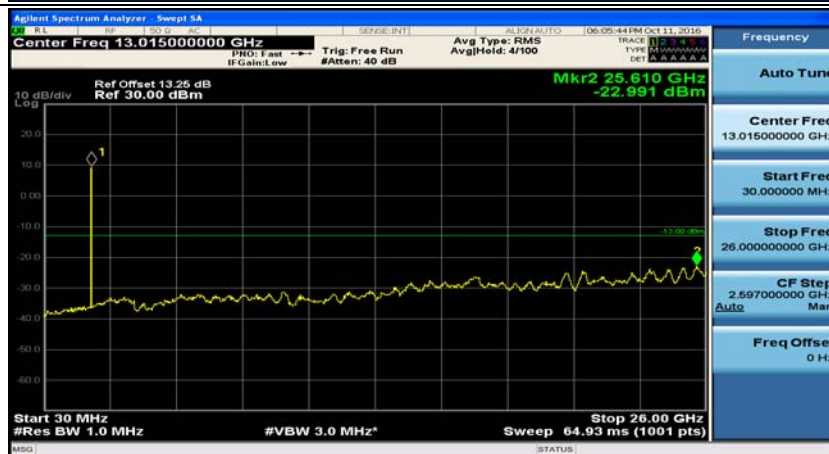

(Channel Bandwidth: 3 MHz)_HCH_QPSK_1RB#0

(Channel Bandwidth: 3 MHz)_HCH_QPSK_1RB#7