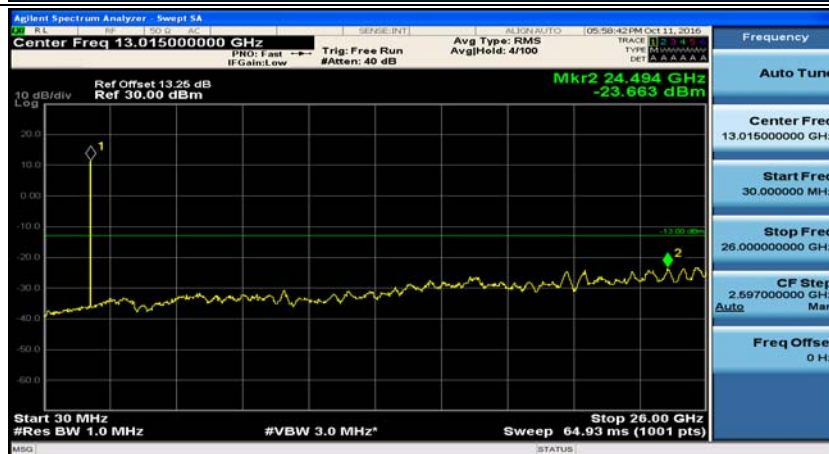

## Appendix E: Conducted Spurious Emission

### Test Graphs

Channel Bandwidth: 1.4 MHz

(Channel Bandwidth: 1.4 MHz)\_MCH\_QPSK\_1RB#0

(Channel Bandwidth: 1.4 MHz)\_MCH\_QPSK\_1RB#3

(Channel Bandwidth: 1.4 MHz)\_HCH\_QPSK\_1RB#0

(Channel Bandwidth: 1.4 MHz)\_HCH\_QPSK\_1RB#3