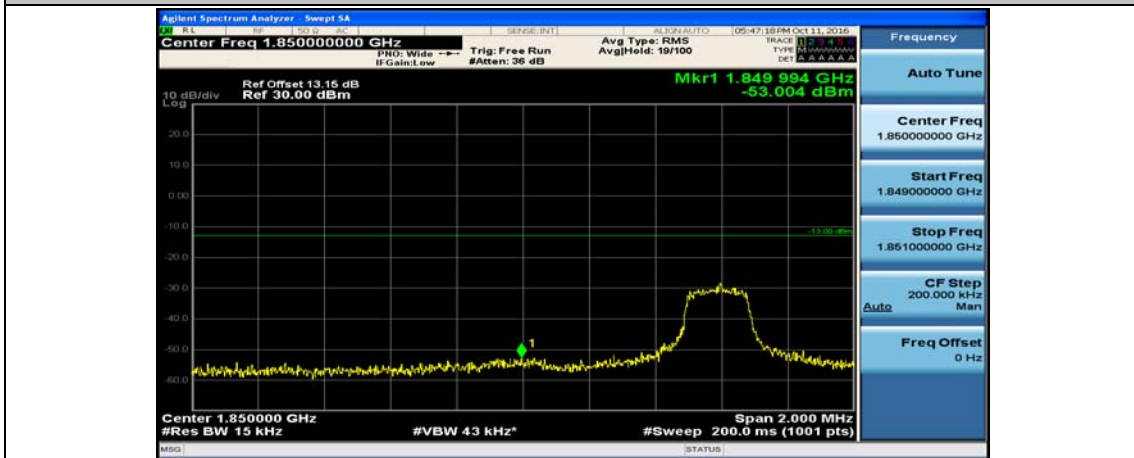

Channel Bandwidth: 10 MHz\_LCH\_16QAM\_1RB#49

Channel Bandwidth: 10 MHz\_LCH\_16QAM\_25RB#0

Channel Bandwidth: 10 MHz\_LCH\_16QAM\_25RB#12

Channel Bandwidth: 10 MHz\_LCH\_16QAM\_25RB#25

Channel Bandwidth: 10 MHz\_LCH\_16QAM\_50RB#0