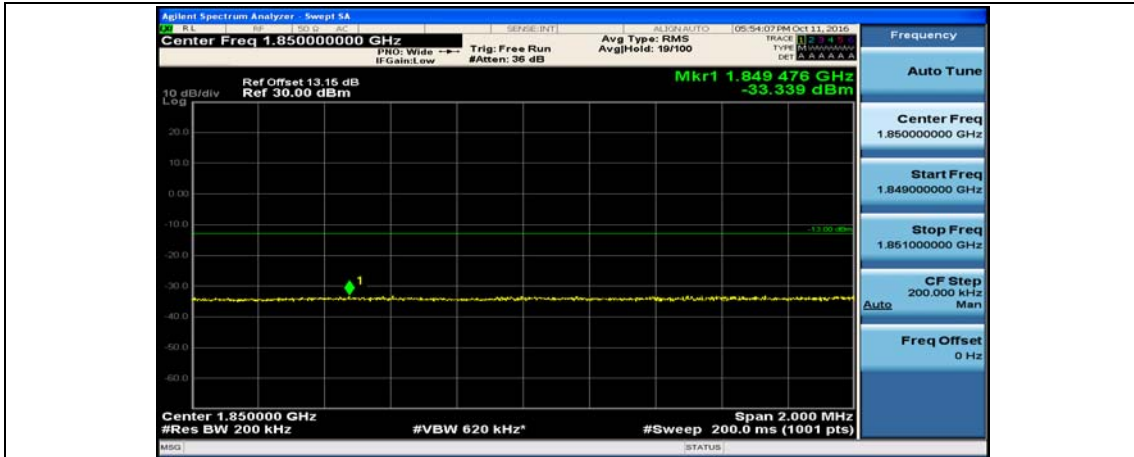

Channel Bandwidth: 20 MHz

(Channel Bandwidth:20 MHz)\_LCH\_QPSK\_1RB#49

(Channel Bandwidth:20 MHz)\_LCH\_QPSK\_1RB#99

(Channel Bandwidth:20 MHz)\_LCH\_QPSK\_50RB#0

(Channel Bandwidth:20 MHz)\_LCH\_QPSK\_50RB#25