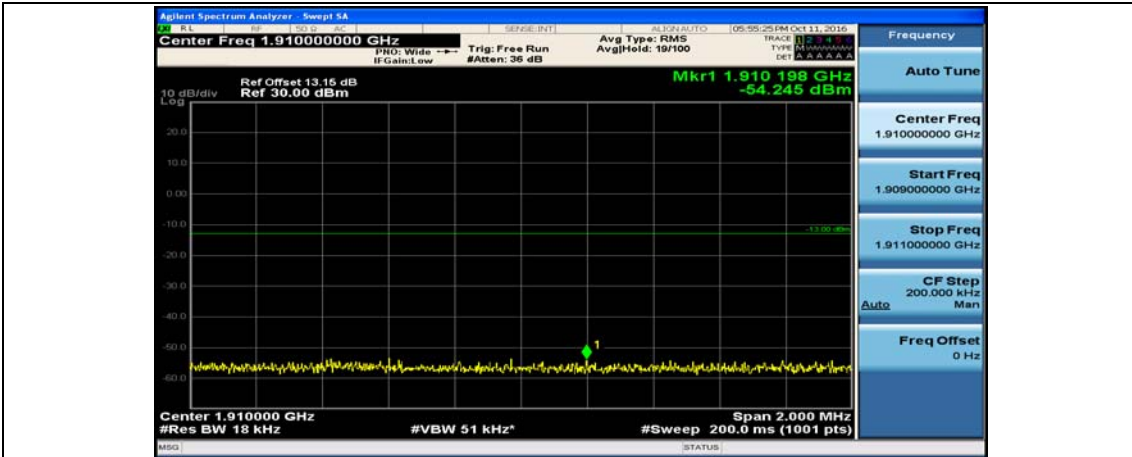

(Channel Bandwidth:20 MHz)_HCH_16QAM_1RB#49