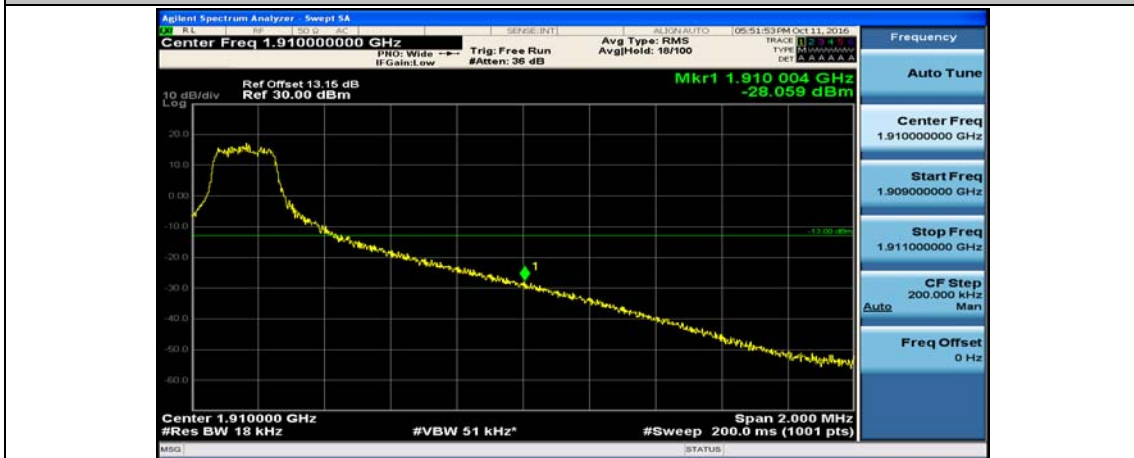

(Channel Bandwidth:15 MHz)_HCH_QPSK_1RB#74