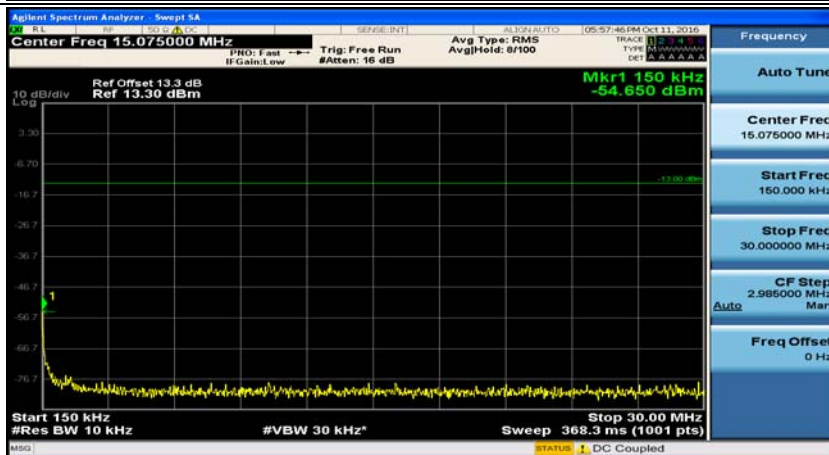

(Channel Bandwidth: 1.4 MHz)_LCH_16QAM_1RB#0

(Channel Bandwidth: 1.4 MHz)_LCH_16QAM_1RB#3