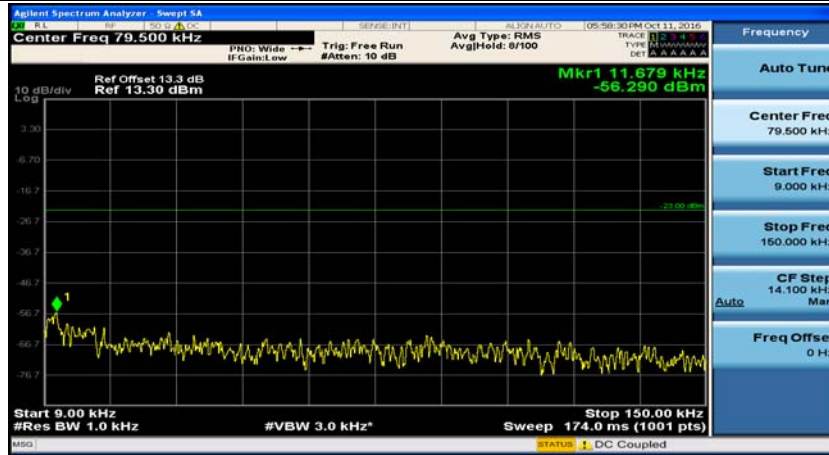

## Appendix E: Conducted Spurious Emission

### Test Graphs

Channel Bandwidth: 1.4 MHz

(Channel Bandwidth: 1.4 MHz)\_MCH\_QPSK\_1RB#0

(Channel Bandwidth: 1.4 MHz)\_MCH\_QPSK\_1RB#3

(Channel Bandwidth: 1.4 MHz)\_HCH\_QPSK\_1RB#0

(Channel Bandwidth: 1.4 MHz)\_HCH\_QPSK\_1RB#3