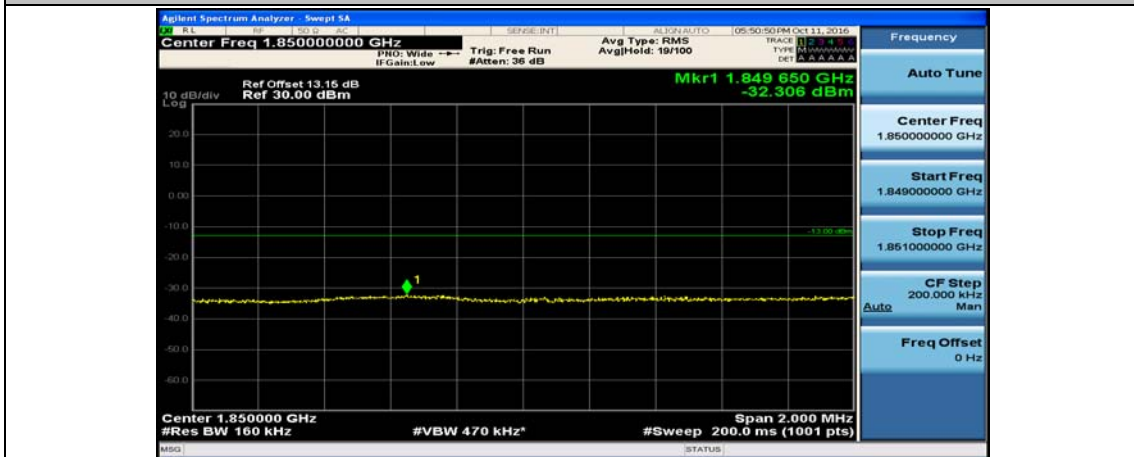

Channel Bandwidth: 10 MHz\_HCH\_16QAM\_1RB#0

Channel Bandwidth: 15 MHz

(Channel Bandwidth:15 MHz)\_LCH\_QPSK\_1RB#0

(Channel Bandwidth:15 MHz)\_LCH\_QPSK\_1RB#37

(Channel Bandwidth:15 MHz)\_LCH\_QPSK\_1RB#74

(Channel Bandwidth:15 MHz)\_LCH\_QPSK\_37RB#0

(Channel Bandwidth:15 MHz)\_LCH\_QPSK\_37RB#18

(Channel Bandwidth:15 MHz)\_LCH\_QPSK\_37RB#38

(Channel Bandwidth:15 MHz)\_LCH\_QPSK\_75RB#0

(Channel Bandwidth:15 MHz)\_HCH\_QPSK\_1RB#0