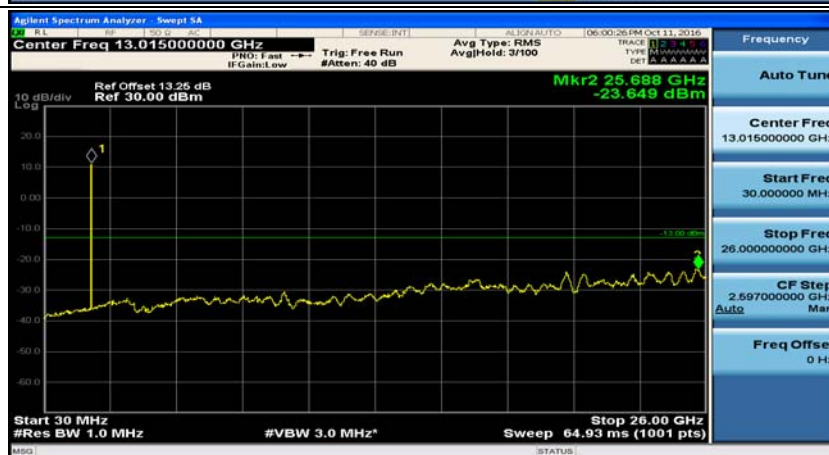

## Appendix E: Conducted Spurious Emission

### Test Graphs

Channel Bandwidth: 1.4 MHz

(Channel Bandwidth: 1.4 MHz)\_MCH\_QPSK\_1RB#0

(Channel Bandwidth: 1.4 MHz)\_MCH\_QPSK\_1RB#3

(Channel Bandwidth: 1.4 MHz)\_HCH\_QPSK\_1RB#0

(Channel Bandwidth: 1.4 MHz)\_HCH\_QPSK\_1RB#3