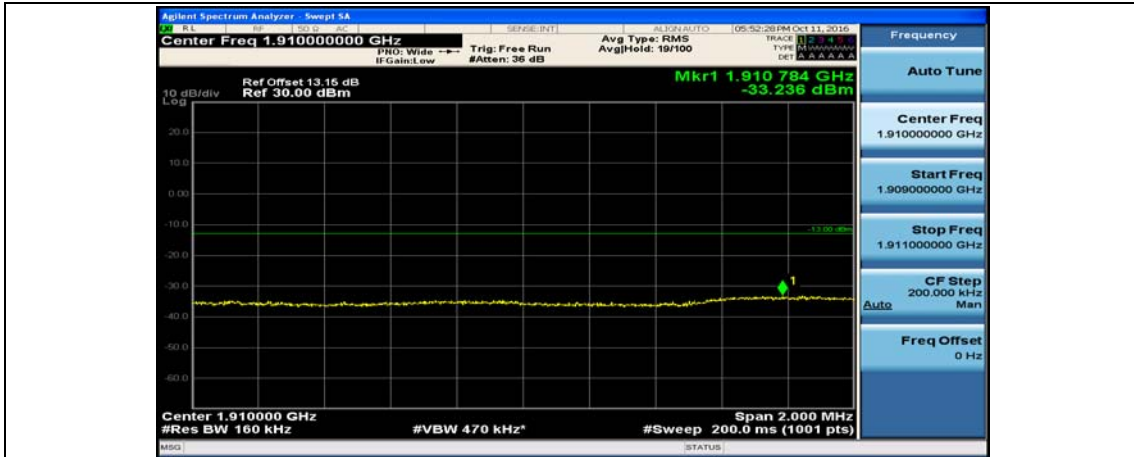

(Channel Bandwidth:15 MHz)\_LCH\_QPSK\_37RB#0

(Channel Bandwidth:15 MHz)\_LCH\_QPSK\_37RB#18

(Channel Bandwidth:15 MHz)\_LCH\_QPSK\_37RB#38

(Channel Bandwidth:15 MHz)\_LCH\_QPSK\_75RB#0

(Channel Bandwidth:15 MHz)\_HCH\_QPSK\_1RB#0

(Channel Bandwidth:15 MHz)\_HCH\_QPSK\_1RB#37

(Channel Bandwidth:15 MHz)\_HCH\_QPSK\_1RB#74

(Channel Bandwidth:15 MHz)\_HCH\_QPSK\_37RB#0

(Channel Bandwidth:15 MHz)\_HCH\_QPSK\_37RB#18

(Channel Bandwidth:15 MHz)\_HCH\_QPSK\_37RB#38