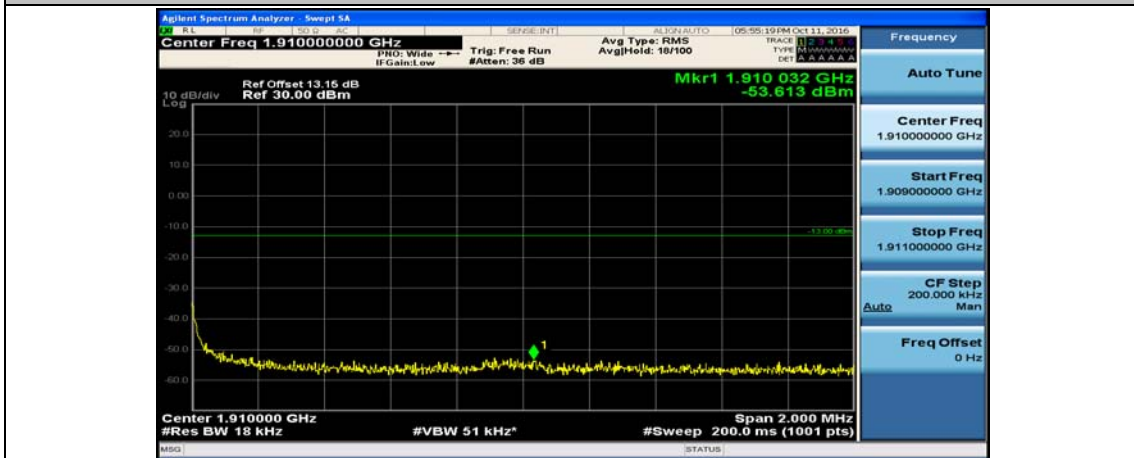

(Channel Bandwidth:20 MHz)_HCH_16QAM_1RB#0