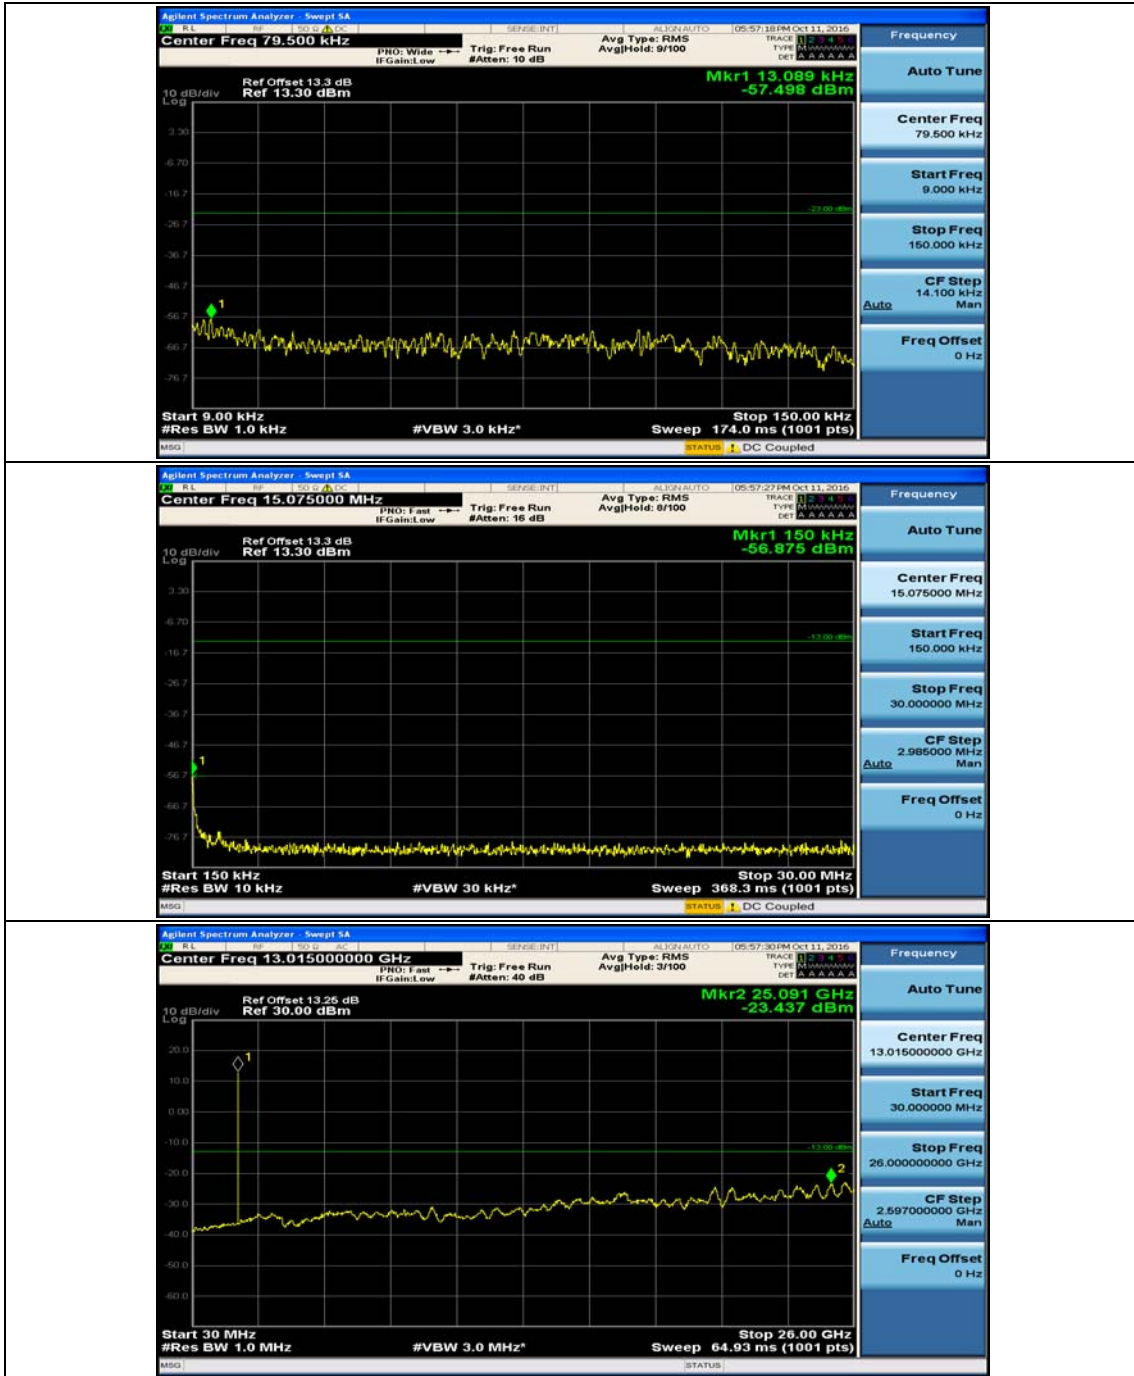

## Appendix E: Conducted Spurious Emission

### Test Graphs

Channel Bandwidth: 1.4 MHz

(Channel Bandwidth: 1.4 MHz)\_MCH\_QPSK\_1RB#0

(Channel Bandwidth: 1.4 MHz)\_MCH\_QPSK\_1RB#3

(Channel Bandwidth: 1.4 MHz)\_HCH\_QPSK\_1RB#0

(Channel Bandwidth: 1.4 MHz)\_HCH\_QPSK\_1RB#3