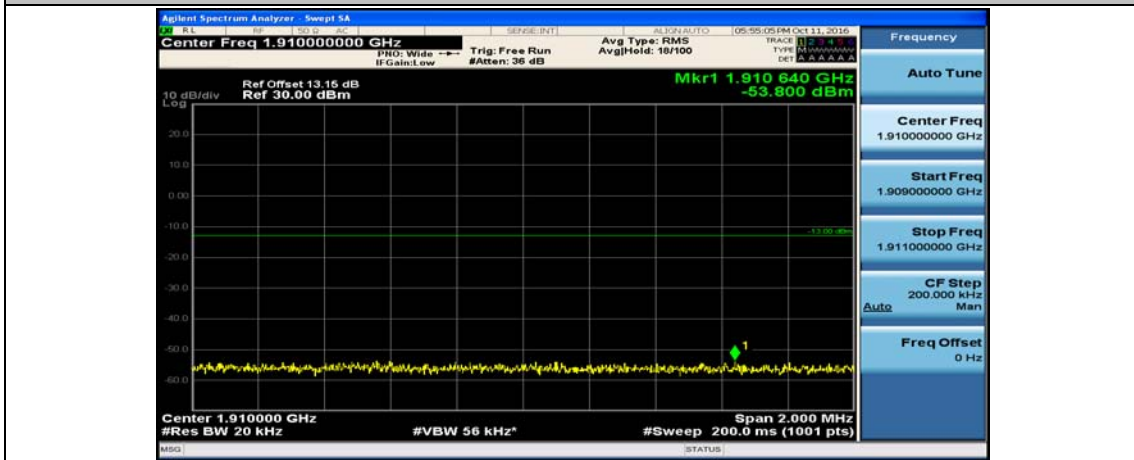

(Channel Bandwidth:20 MHz)\_LCH\_QPSK\_50RB#50

(Channel Bandwidth:20 MHz)\_LCH\_QPSK\_100RB#0

(Channel Bandwidth:20 MHz)\_HCH\_QPSK\_1RB#0

(Channel Bandwidth:20 MHz)\_HCH\_QPSK\_1RB#49

(Channel Bandwidth:20 MHz)\_HCH\_QPSK\_1RB#99