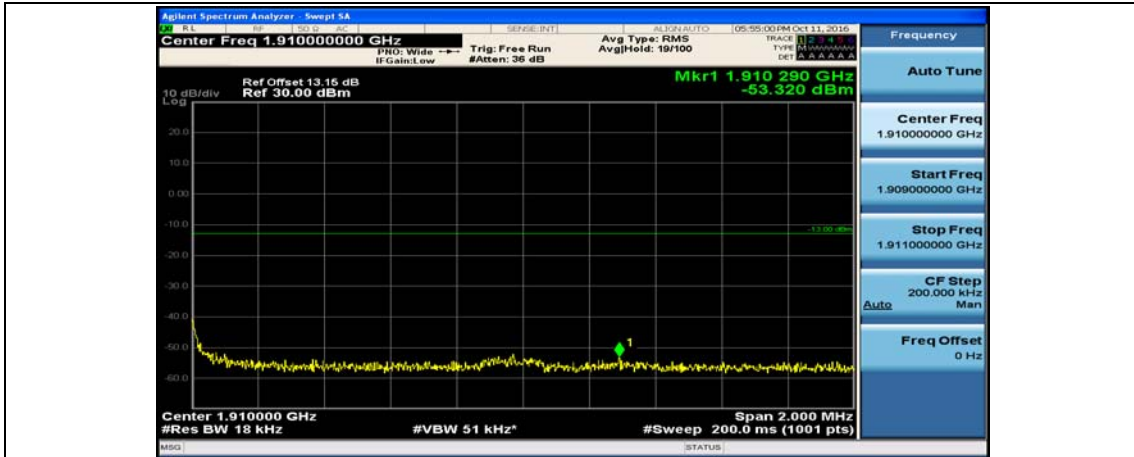

(Channel Bandwidth:20 MHz)\_LCH\_QPSK\_50RB#50

(Channel Bandwidth:20 MHz)\_LCH\_QPSK\_100RB#0

(Channel Bandwidth:20 MHz)\_HCH\_QPSK\_1RB#0

(Channel Bandwidth:20 MHz)\_HCH\_QPSK\_1RB#49

(Channel Bandwidth:20 MHz)\_HCH\_QPSK\_1RB#99