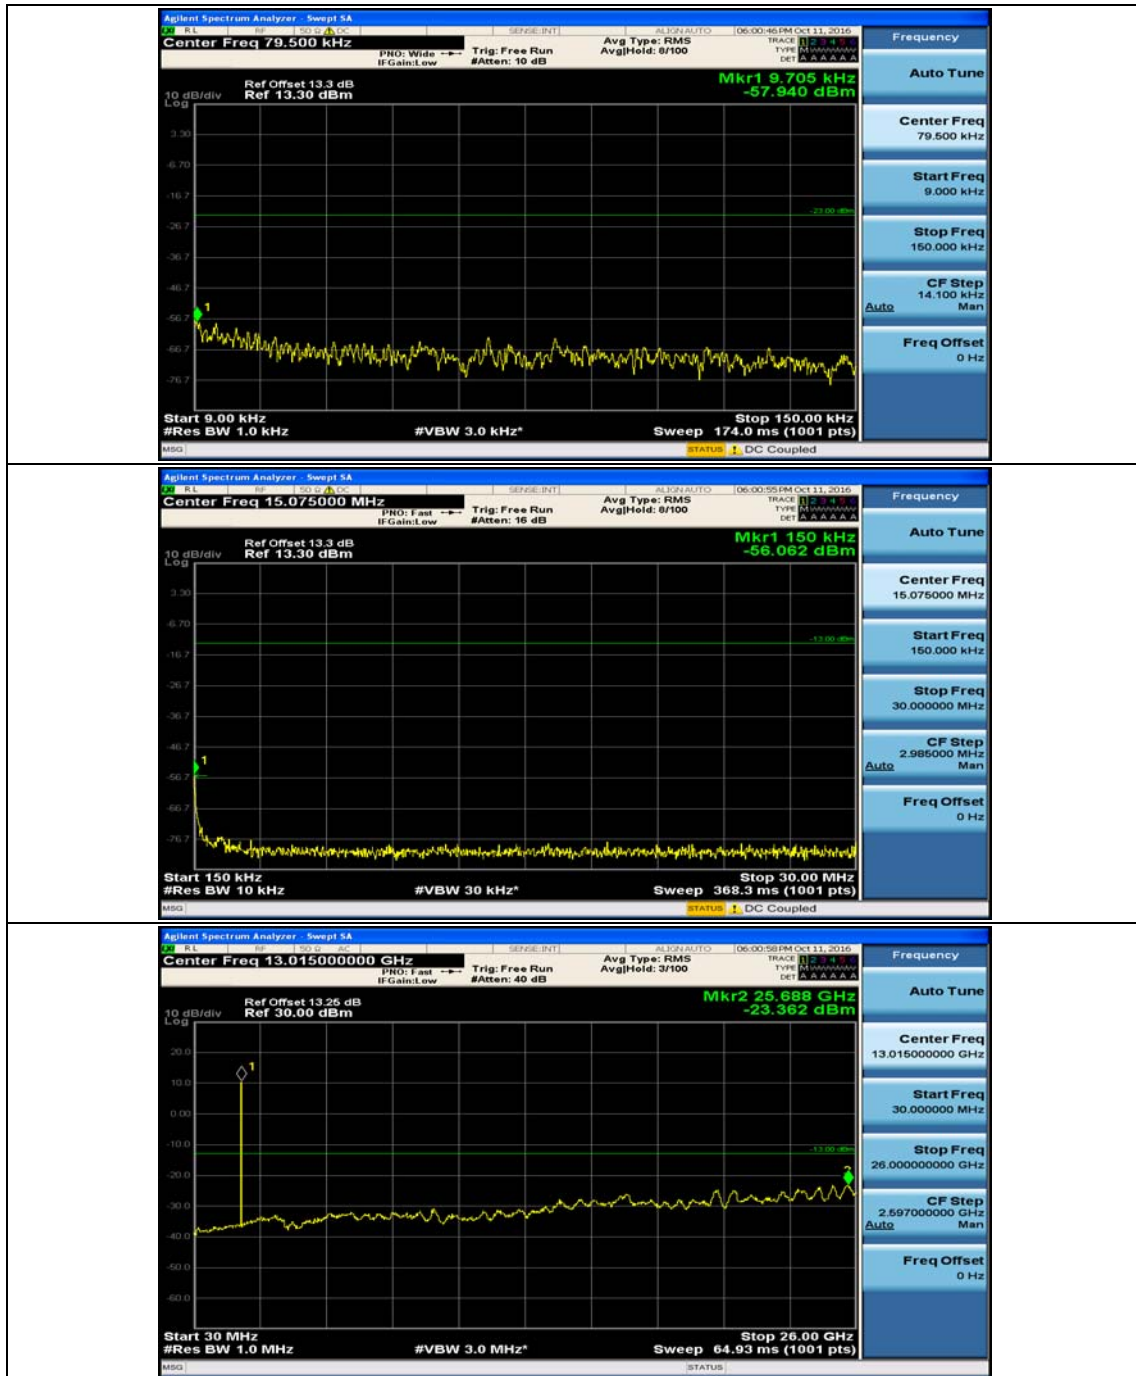

## Appendix E: Conducted Spurious Emission

### Test Graphs

Channel Bandwidth: 1.4 MHz

(Channel Bandwidth: 1.4 MHz)\_MCH\_QPSK\_1RB#0

(Channel Bandwidth: 1.4 MHz)\_MCH\_QPSK\_1RB#3

(Channel Bandwidth: 1.4 MHz)\_HCH\_QPSK\_1RB#0

(Channel Bandwidth: 1.4 MHz)\_HCH\_QPSK\_1RB#3