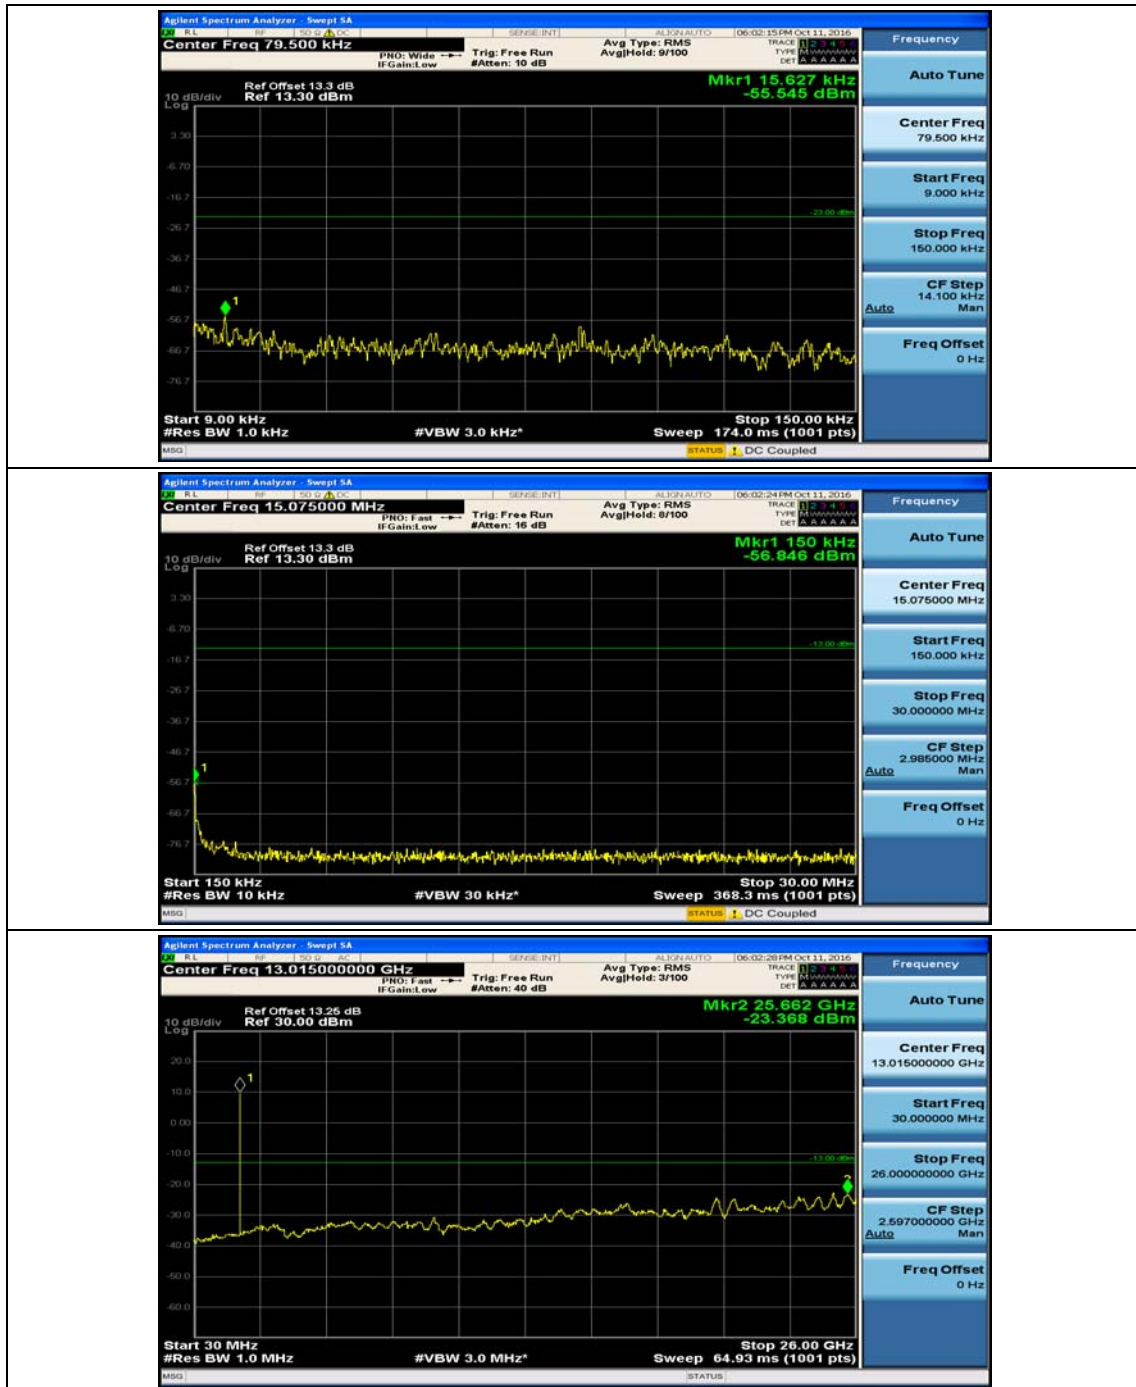

(Channel Bandwidth: 1.4 MHz)\_HCH\_16QAM\_1RB#3

### Channel Bandwidth: 3 MHz