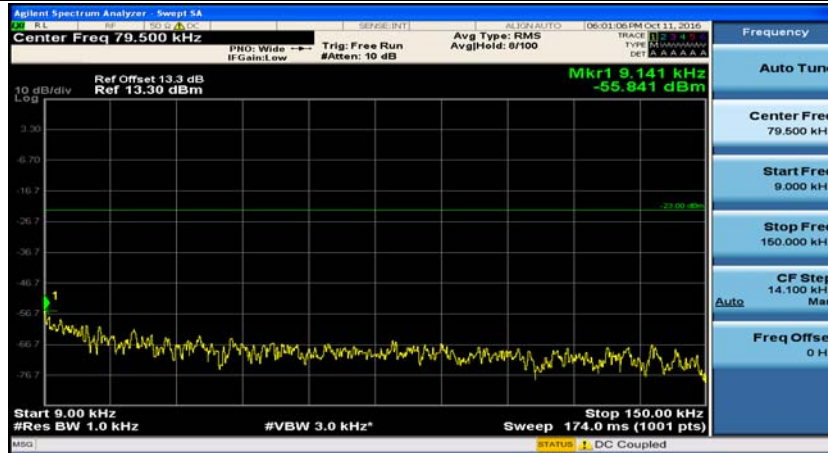

(Channel Bandwidth: 1.4 MHz)\_LCH\_16QAM\_1RB#0

(Channel Bandwidth: 1.4 MHz)\_LCH\_16QAM\_1RB#3

(Channel Bandwidth: 1.4 MHz)\_MCH\_16QAM\_1RB#0

(Channel Bandwidth: 1.4 MHz)\_MCH\_16QAM\_1RB#3

(Channel Bandwidth: 1.4 MHz)\_HCH\_16QAM\_1RB#0

(Channel Bandwidth: 1.4 MHz)\_HCH\_16QAM\_1RB#3

### Channel Bandwidth: 3 MHz