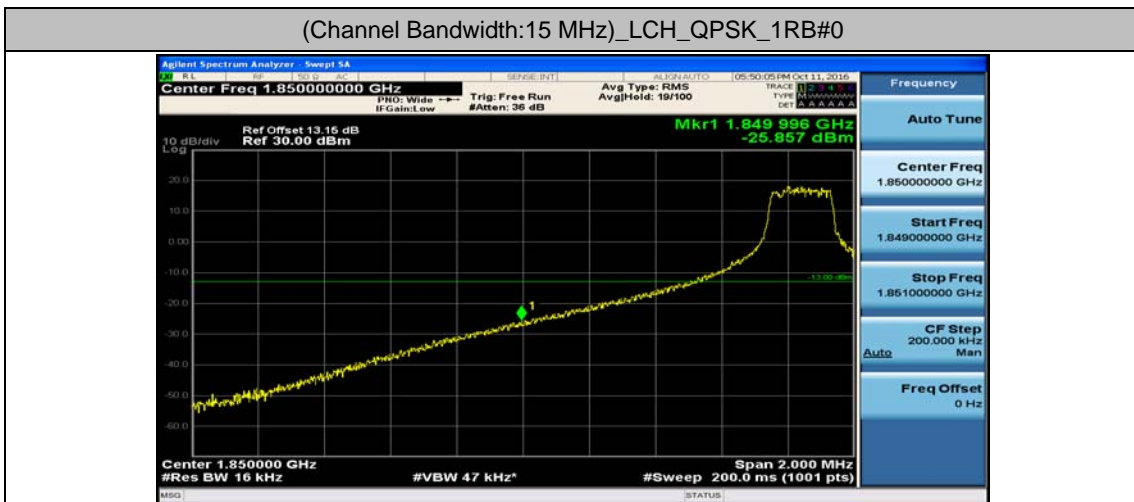

Channel Bandwidth: 10 MHz\_HCH\_16QAM\_1RB#0

Channel Bandwidth: 15 MHz

(Channel Bandwidth:15 MHz)\_LCH\_QPSK\_1RB#0

(Channel Bandwidth:15 MHz)\_LCH\_QPSK\_1RB#37

(Channel Bandwidth:15 MHz)\_LCH\_QPSK\_1RB#74