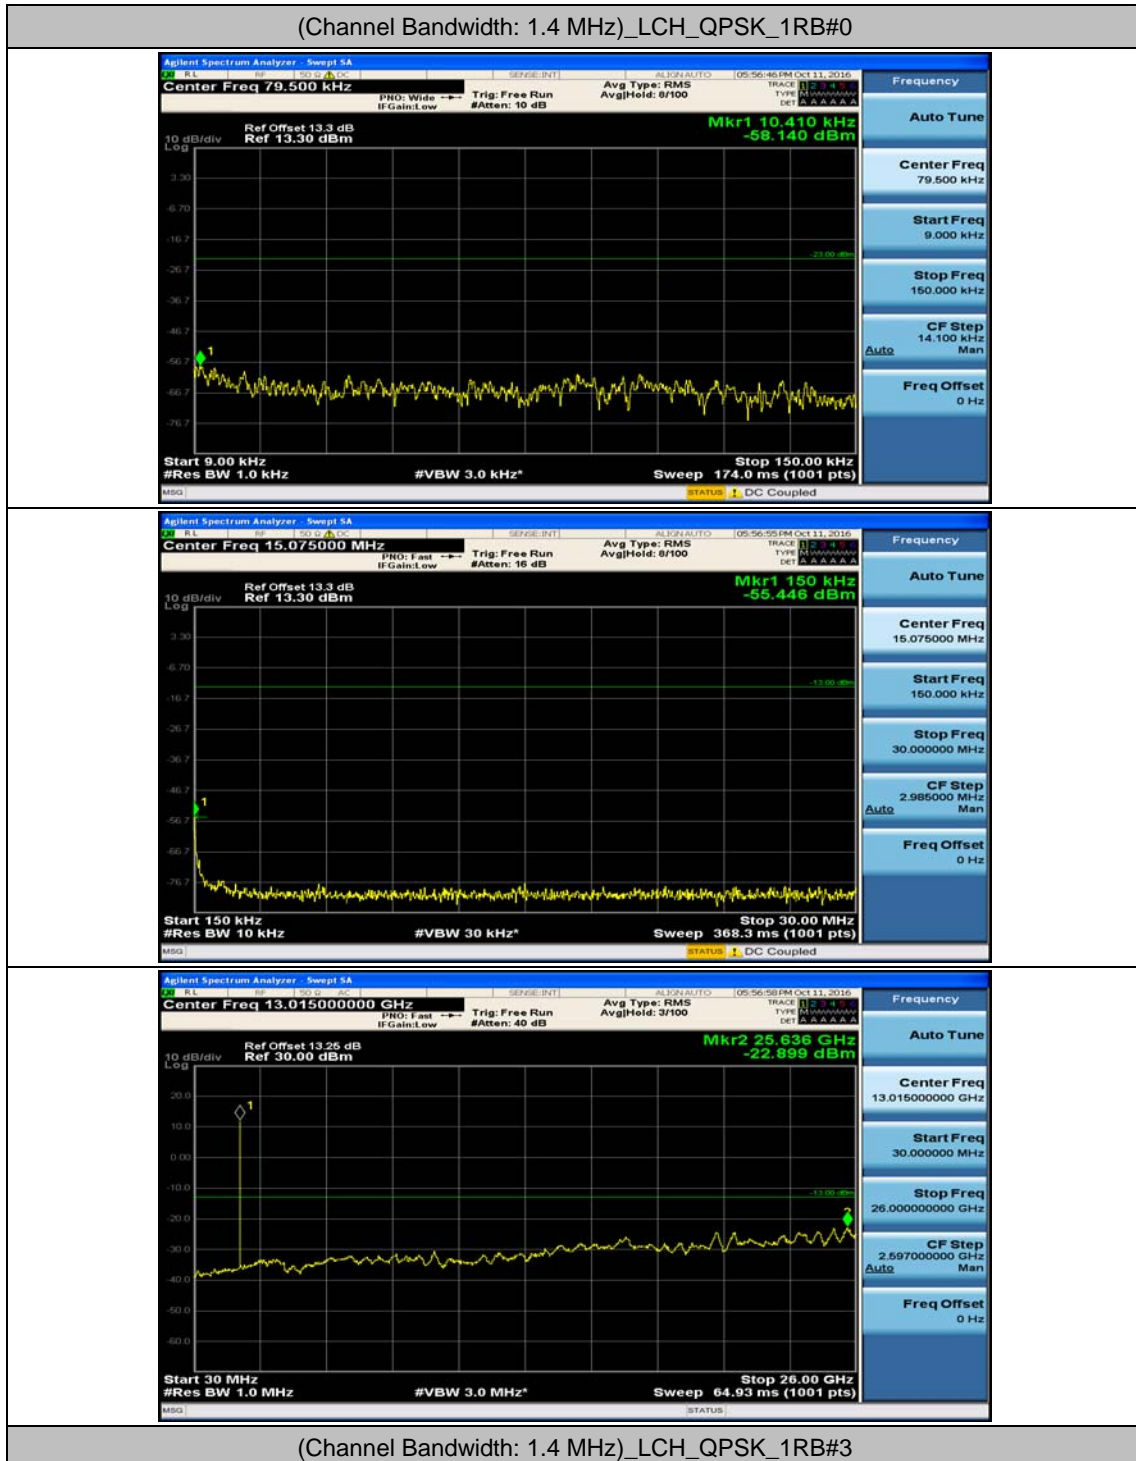

Appendix E: Conducted Spurious Emission

Test Graphs

Channel Bandwidth: 1.4 MHz