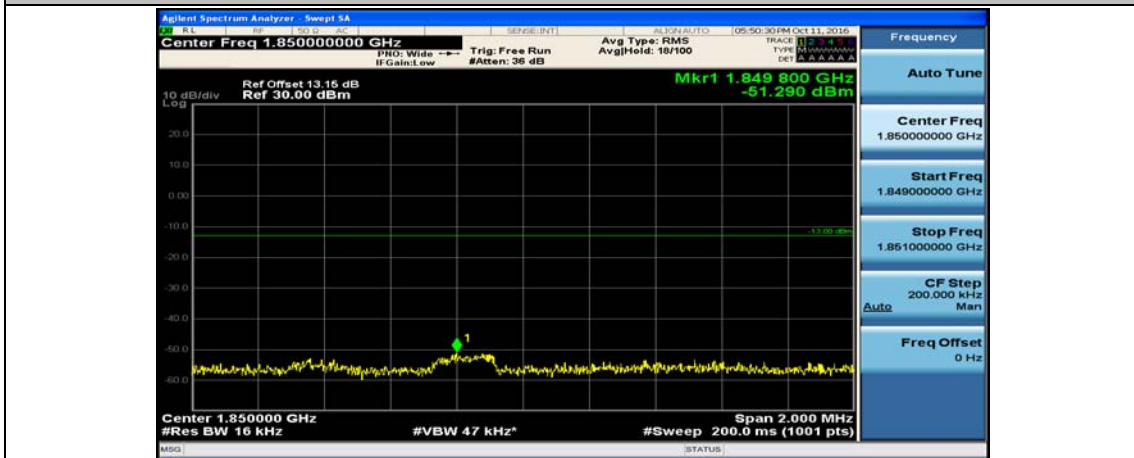

(Channel Bandwidth:15 MHz)_LCH_16QAM_1RB#37