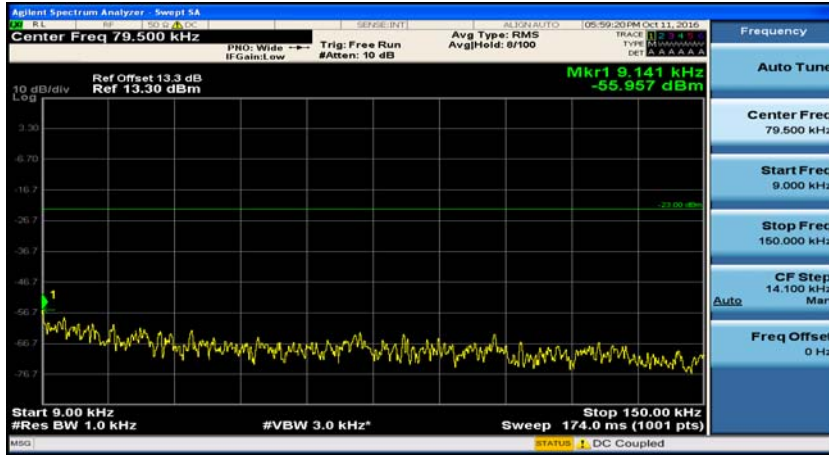

(Channel Bandwidth: 1.4 MHz)\_LCH\_16QAM\_1RB#0

(Channel Bandwidth: 1.4 MHz)\_LCH\_16QAM\_1RB#3

(Channel Bandwidth: 1.4 MHz)\_MCH\_16QAM\_1RB#0

(Channel Bandwidth: 1.4 MHz)\_MCH\_16QAM\_1RB#3

(Channel Bandwidth: 1.4 MHz)\_HCH\_16QAM\_1RB#0

(Channel Bandwidth: 1.4 MHz)\_HCH\_16QAM\_1RB#3

### Channel Bandwidth: 3 MHz