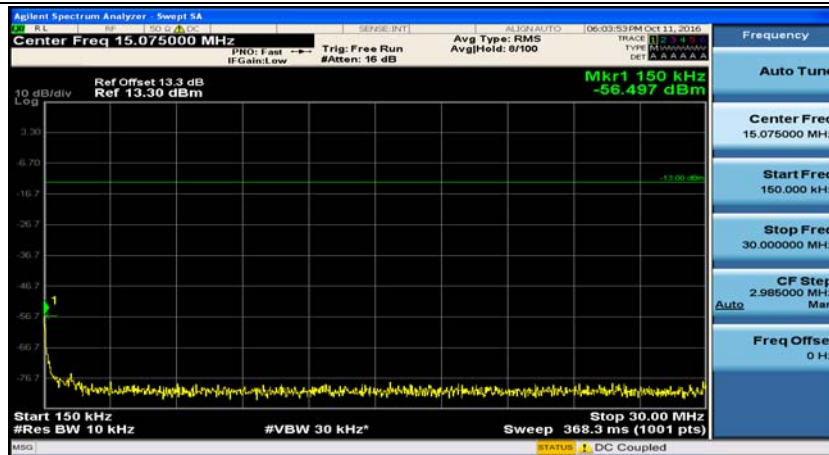

(Channel Bandwidth: 3 MHz)_MCH_QPSK_1RB#0

(Channel Bandwidth: 3 MHz)_MCH_QPSK_1RB#7