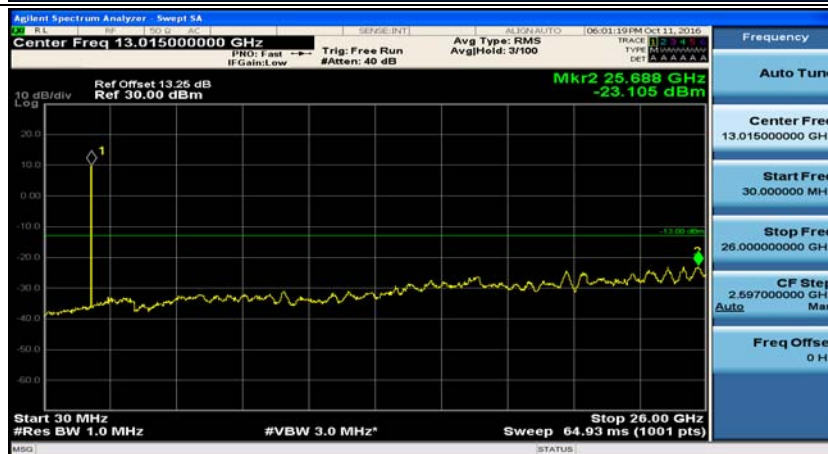

(Channel Bandwidth: 1.4 MHz)\_LCH\_16QAM\_1RB#0

(Channel Bandwidth: 1.4 MHz)\_LCH\_16QAM\_1RB#3

(Channel Bandwidth: 1.4 MHz)\_MCH\_16QAM\_1RB#0

(Channel Bandwidth: 1.4 MHz)\_MCH\_16QAM\_1RB#3

(Channel Bandwidth: 1.4 MHz)\_HCH\_16QAM\_1RB#0

(Channel Bandwidth: 1.4 MHz)\_HCH\_16QAM\_1RB#3

### Channel Bandwidth: 3 MHz