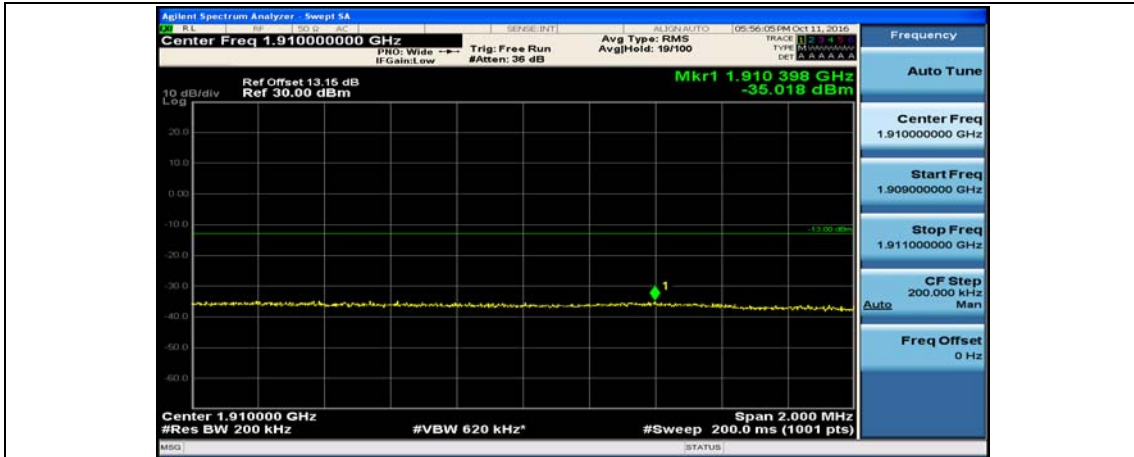

(Channel Bandwidth:20 MHz)_HCH_16QAM_50RB#25