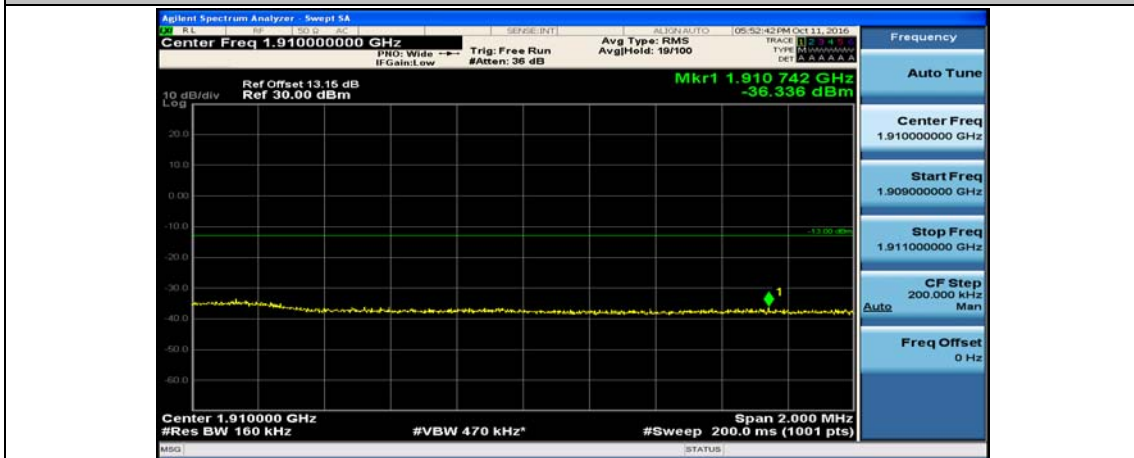

(Channel Bandwidth:15 MHz)_HCH_16QAM_37RB#0