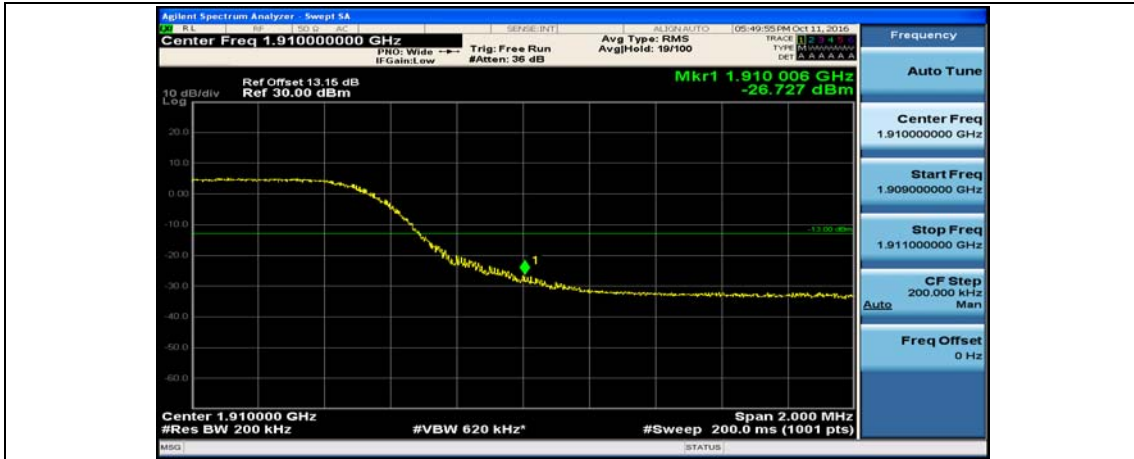

Channel Bandwidth: 15 MHz