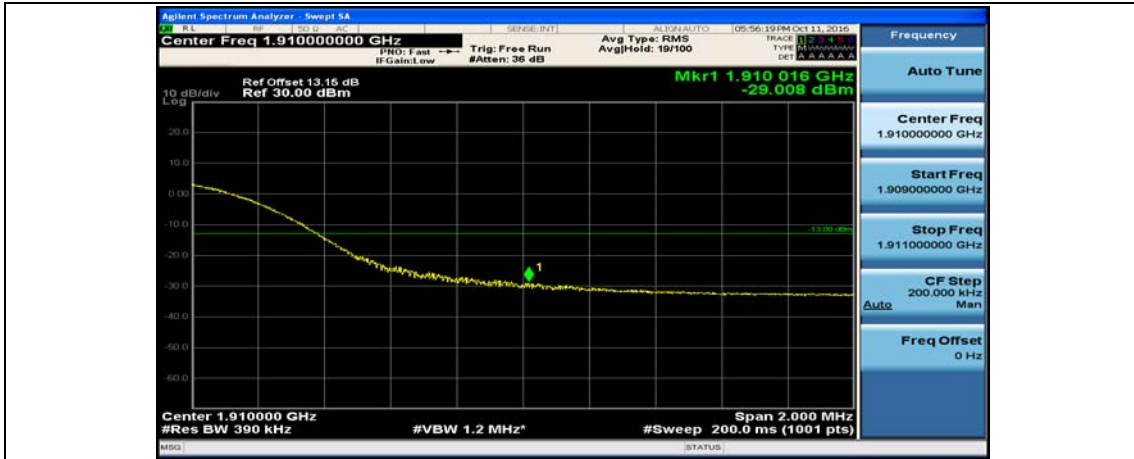

(Channel Bandwidth:20 MHz)\_HCH\_QPSK\_50RB#0

(Channel Bandwidth:20 MHz)\_HCH\_QPSK\_50RB#25

(Channel Bandwidth:20 MHz)\_HCH\_QPSK\_50RB#50

(Channel Bandwidth:20 MHz)\_HCH\_QPSK\_100RB#0

(Channel Bandwidth:20 MHz)\_LCH\_16QAM\_1RB#0