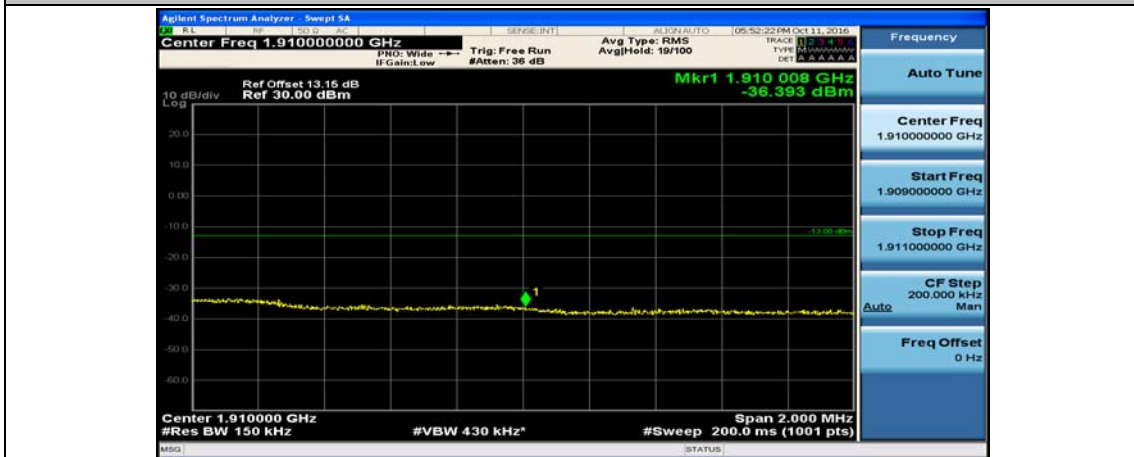

(Channel Bandwidth:15 MHz)_HCH_QPSK_37RB#0