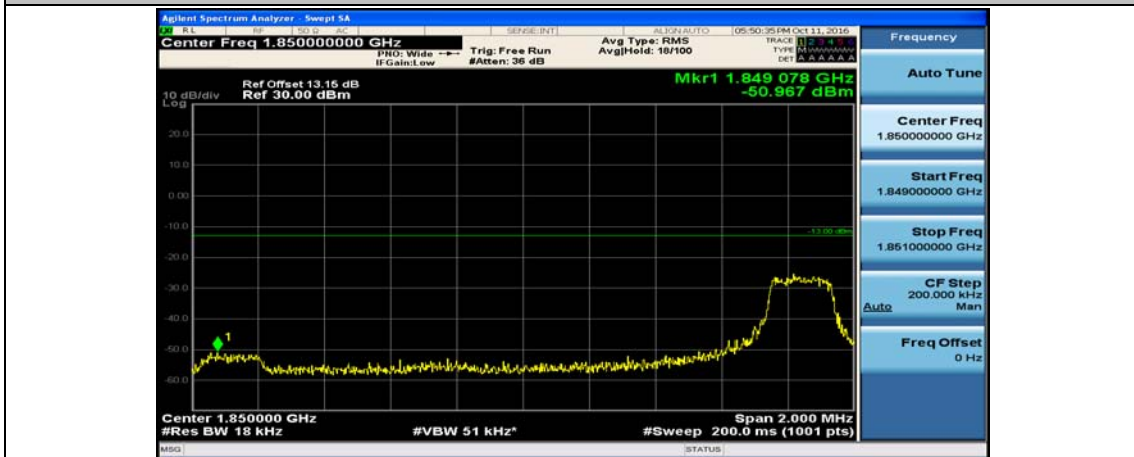

(Channel Bandwidth:15 MHz)\_HCH\_QPSK\_75RB#0

(Channel Bandwidth:15 MHz)\_LCH\_16QAM\_1RB#0

(Channel Bandwidth:15 MHz)\_LCH\_16QAM\_1RB#37

(Channel Bandwidth:15 MHz)\_LCH\_16QAM\_1RB#74

(Channel Bandwidth:15 MHz)\_LCH\_16QAM\_37RB#0

(Channel Bandwidth:15 MHz)\_LCH\_16QAM\_37RB#18

(Channel Bandwidth:15 MHz)\_LCH\_16QAM\_37RB#38

(Channel Bandwidth:15 MHz)\_LCH\_16QAM\_75RB#0

(Channel Bandwidth:15 MHz)\_HCH\_16QAM\_1RB#0

(Channel Bandwidth:15 MHz)\_HCH\_16QAM\_1RB#37