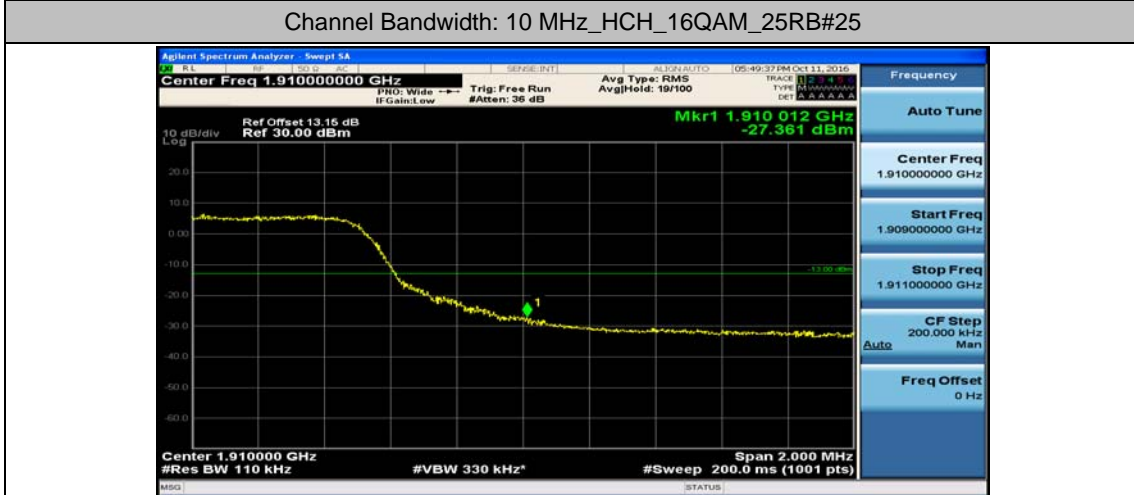

Channel Bandwidth: 10 MHz\_LCH\_16QAM\_1RB#49

Channel Bandwidth: 10 MHz\_LCH\_16QAM\_25RB#0

Channel Bandwidth: 10 MHz\_LCH\_16QAM\_25RB#12

Channel Bandwidth: 10 MHz\_LCH\_16QAM\_25RB#25

Channel Bandwidth: 10 MHz\_LCH\_16QAM\_50RB#0

Channel Bandwidth: 10 MHz\_HCH\_16QAM\_1RB#0

Channel Bandwidth: 15 MHz

(Channel Bandwidth:15 MHz)\_LCH\_QPSK\_1RB#0

(Channel Bandwidth:15 MHz)\_LCH\_QPSK\_1RB#37

(Channel Bandwidth:15 MHz)\_LCH\_QPSK\_1RB#74