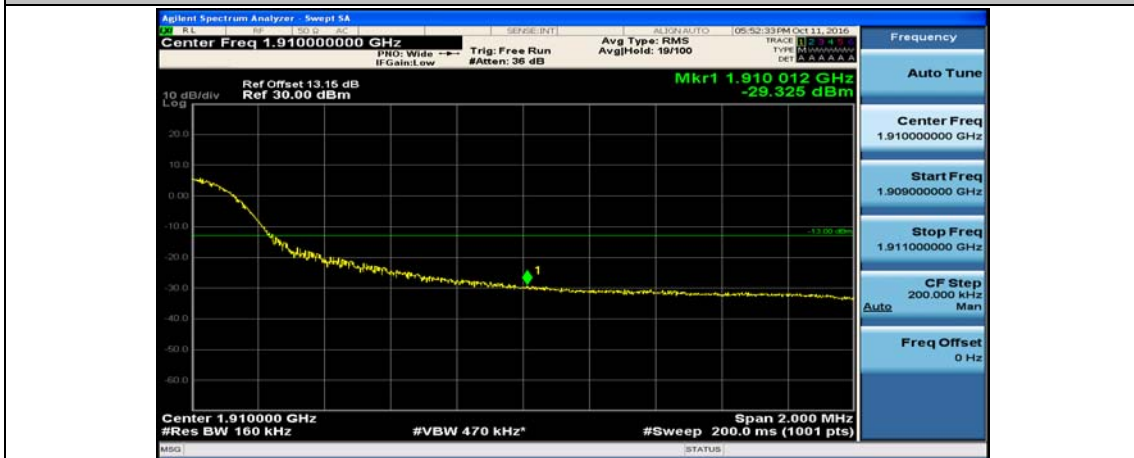

(Channel Bandwidth:15 MHz)\_LCH\_QPSK\_37RB#0

(Channel Bandwidth:15 MHz)\_LCH\_QPSK\_37RB#18

(Channel Bandwidth:15 MHz)\_LCH\_QPSK\_37RB#38

(Channel Bandwidth:15 MHz)\_LCH\_QPSK\_75RB#0

(Channel Bandwidth:15 MHz)\_HCH\_QPSK\_1RB#0

(Channel Bandwidth:15 MHz)\_HCH\_QPSK\_1RB#37

(Channel Bandwidth:15 MHz)\_HCH\_QPSK\_1RB#74

(Channel Bandwidth:15 MHz)\_HCH\_QPSK\_37RB#0

(Channel Bandwidth:15 MHz)\_HCH\_QPSK\_37RB#18

(Channel Bandwidth:15 MHz)\_HCH\_QPSK\_37RB#38