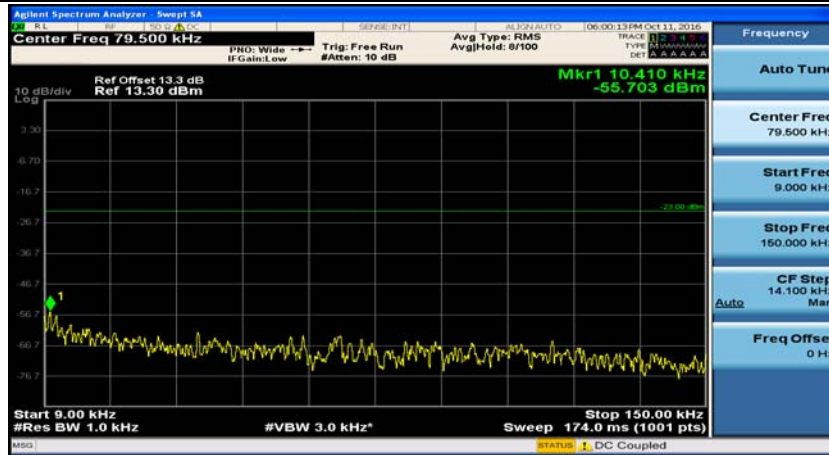

## Appendix E: Conducted Spurious Emission

### Test Graphs

Channel Bandwidth: 1.4 MHz

(Channel Bandwidth: 1.4 MHz)\_MCH\_QPSK\_1RB#0

(Channel Bandwidth: 1.4 MHz)\_MCH\_QPSK\_1RB#3

(Channel Bandwidth: 1.4 MHz)\_HCH\_QPSK\_1RB#0

(Channel Bandwidth: 1.4 MHz)\_HCH\_QPSK\_1RB#3