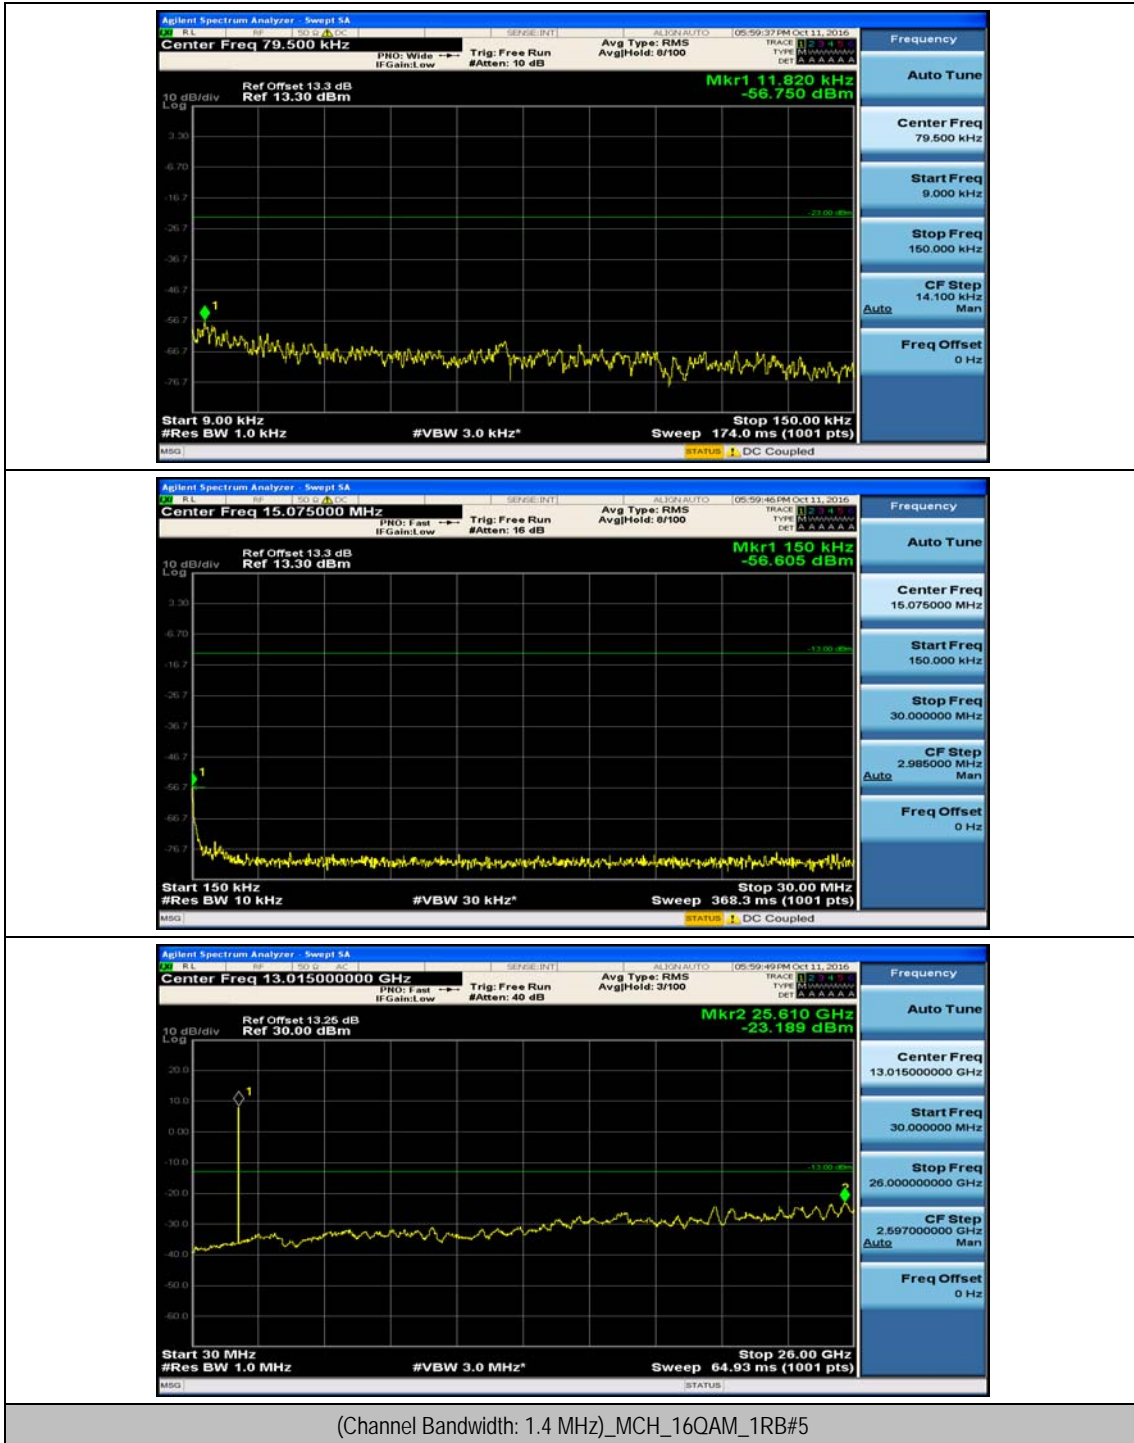

(Channel Bandwidth: 1.4 MHz)\_LCH\_16QAM\_1RB#0

(Channel Bandwidth: 1.4 MHz)\_LCH\_16QAM\_1RB#3

(Channel Bandwidth: 1.4 MHz)\_MCH\_16QAM\_1RB#0

(Channel Bandwidth: 1.4 MHz)\_MCH\_16QAM\_1RB#3

(Channel Bandwidth: 1.4 MHz)\_HCH\_16QAM\_1RB#0

(Channel Bandwidth: 1.4 MHz)\_HCH\_16QAM\_1RB#3

### Channel Bandwidth: 3 MHz