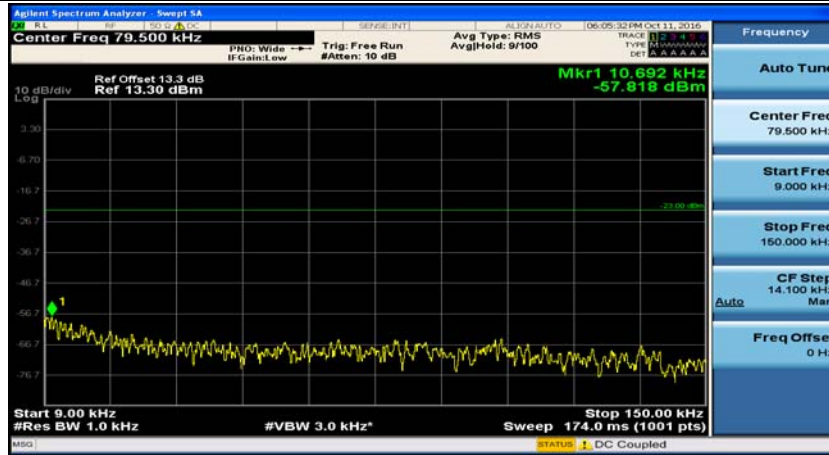

(Channel Bandwidth: 3 MHz)_HCH_QPSK_1RB#0

(Channel Bandwidth: 3 MHz)_HCH_QPSK_1RB#7