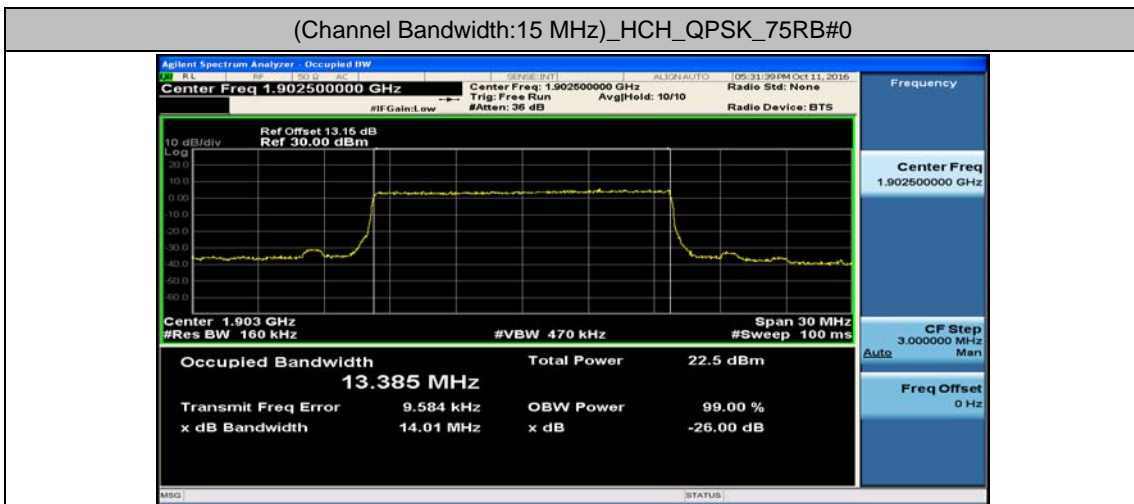

Channel Bandwidth: 10 MHz

Channel Bandwidth: 10 MHz_LCH_16QAM_50RB#0

Channel Bandwidth: 10 MHz_MCH_16QAM_50RB#0

Channel Bandwidth: 10 MHz_HCH_16QAM_50RB#0

Channel Bandwidth: 15 MHz

(Channel Bandwidth:15 MHz)_LCH_16QAM_75RB#0