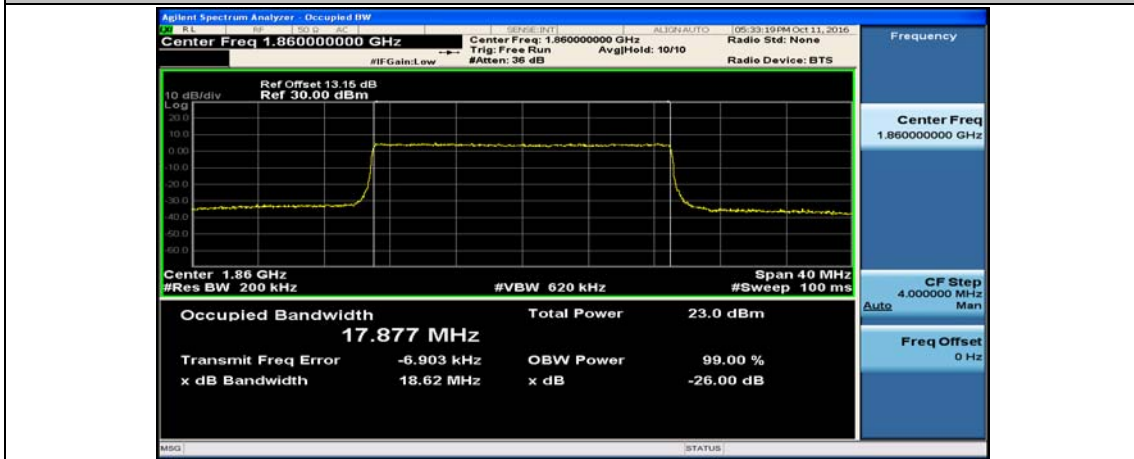

(Channel Bandwidth:15 MHz)_MCH_16QAM_75RB#0

(Channel Bandwidth:15 MHz)_HCH_16QAM_75RB#0

Channel Bandwidth: 20 MHz

(Channel Bandwidth:20 MHz)_LCH_16QAM_100RB#0

(Channel Bandwidth:20 MHz)_MCH_16QAM_100RB#0

(Channel Bandwidth:20 MHz)_HCH_16QAM_100RB#0