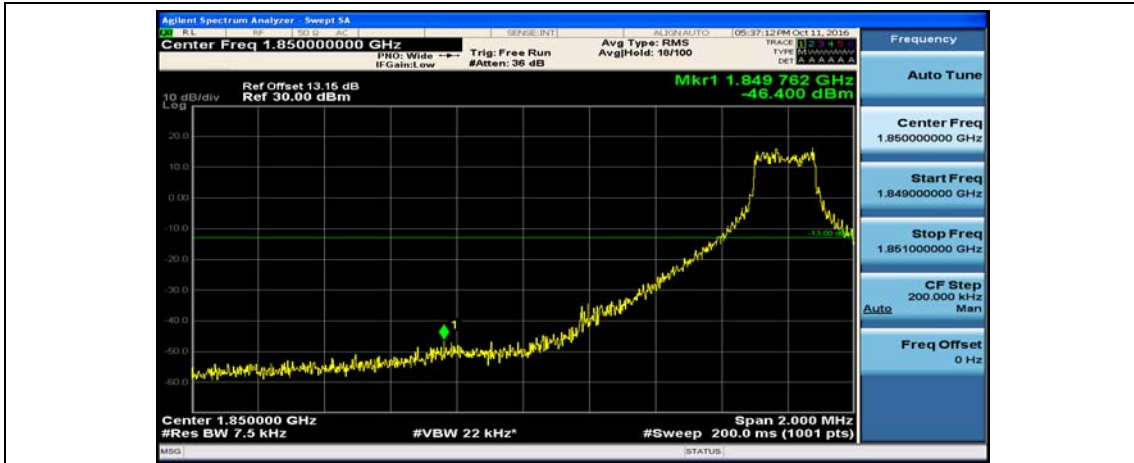

(Channel Bandwidth: 1.4 MHz)_HCH_QPSK_3RB#3

(Channel Bandwidth: 1.4 MHz)_HCH_QPSK_6RB#0

(Channel Bandwidth: 1.4 MHz)_LCH_16QAM_1RB#0

(Channel Bandwidth: 1.4 MHz)_LCH_16QAM_1RB#3

(Channel Bandwidth: 1.4 MHz)_LCH_16QAM_1RB#5