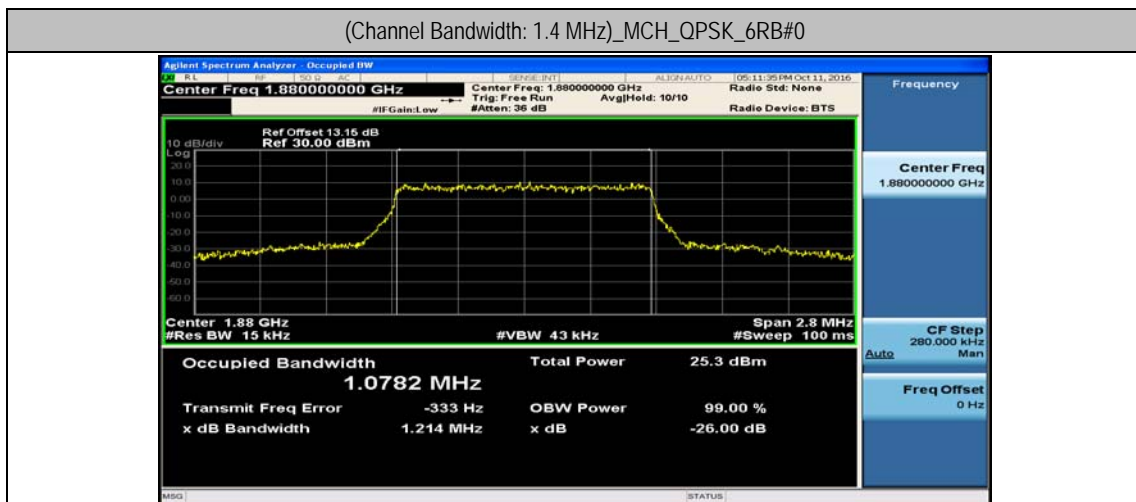

Test Graphs

Channel Bandwidth: 1.4 MHz