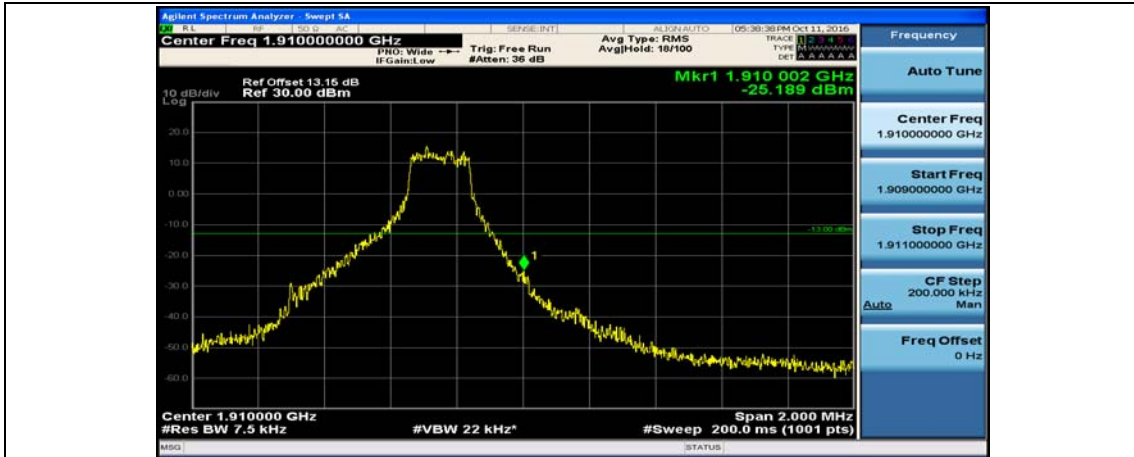

(Channel Bandwidth: 1.4 MHz)_HCH_QPSK_1RB#5