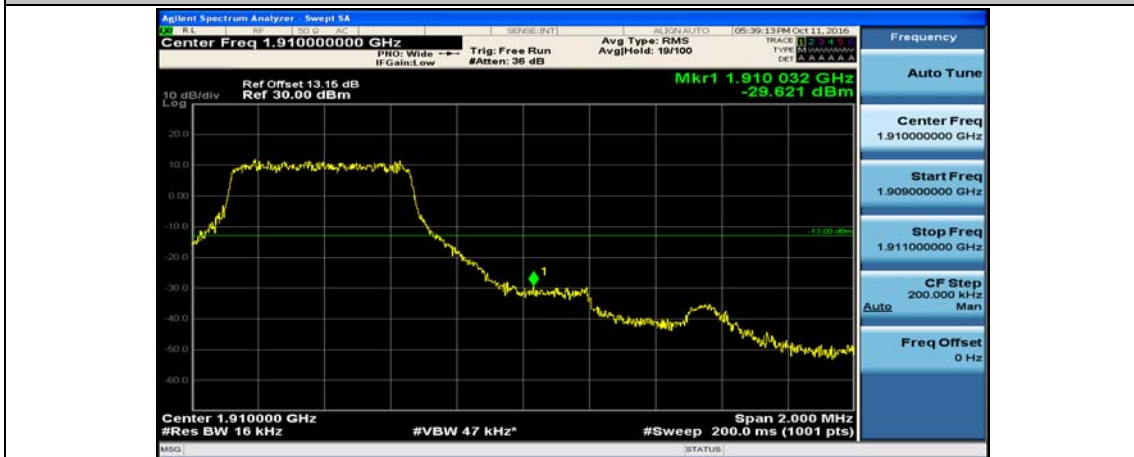

(Channel Bandwidth: 1.4 MHz)_HCH_QPSK_1RB#0

(Channel Bandwidth: 1.4 MHz)_HCH_QPSK_1RB#3

(Channel Bandwidth: 1.4 MHz)_HCH_QPSK_1RB#5

(Channel Bandwidth: 1.4 MHz)_HCH_QPSK_3RB#0

(Channel Bandwidth: 1.4 MHz)_HCH_QPSK_3RB#2