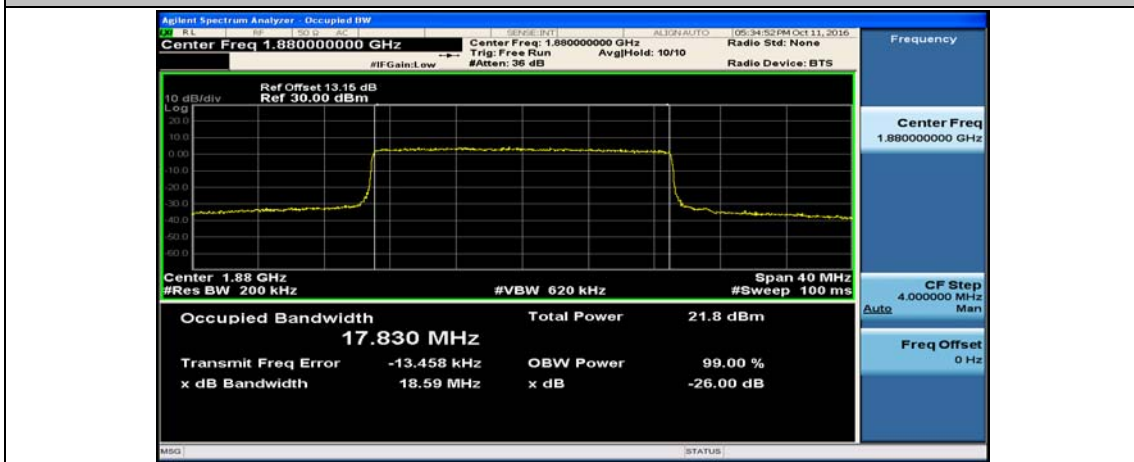

(Channel Bandwidth:15 MHz)_MCH_16QAM_75RB#0

(Channel Bandwidth:15 MHz)_HCH_16QAM_75RB#0

Channel Bandwidth: 20 MHz

(Channel Bandwidth:20 MHz)_LCH_16QAM_100RB#0

(Channel Bandwidth:20 MHz)_MCH_16QAM_100RB#0

(Channel Bandwidth:20 MHz)_HCH_16QAM_100RB#0