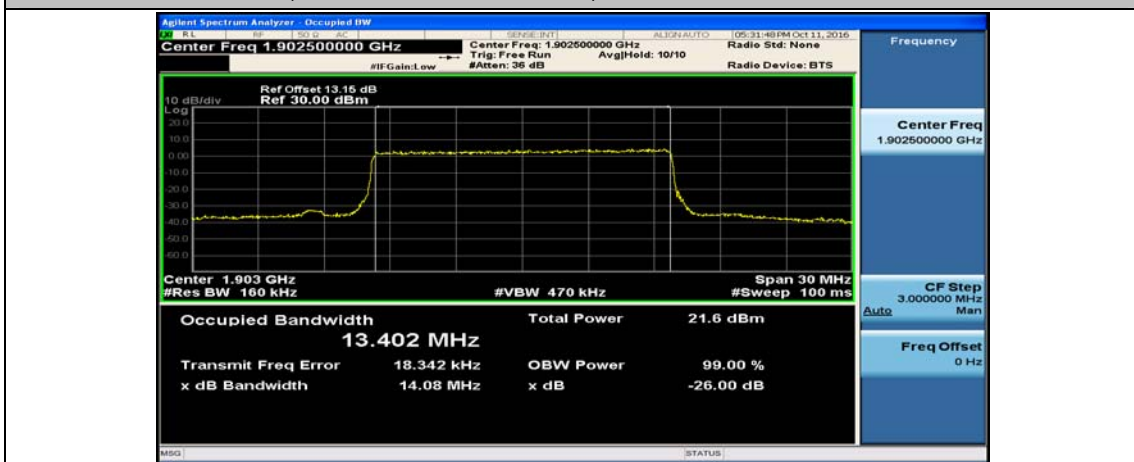

(Channel Bandwidth:15 MHz)_HCH_16QAM_75RB#0