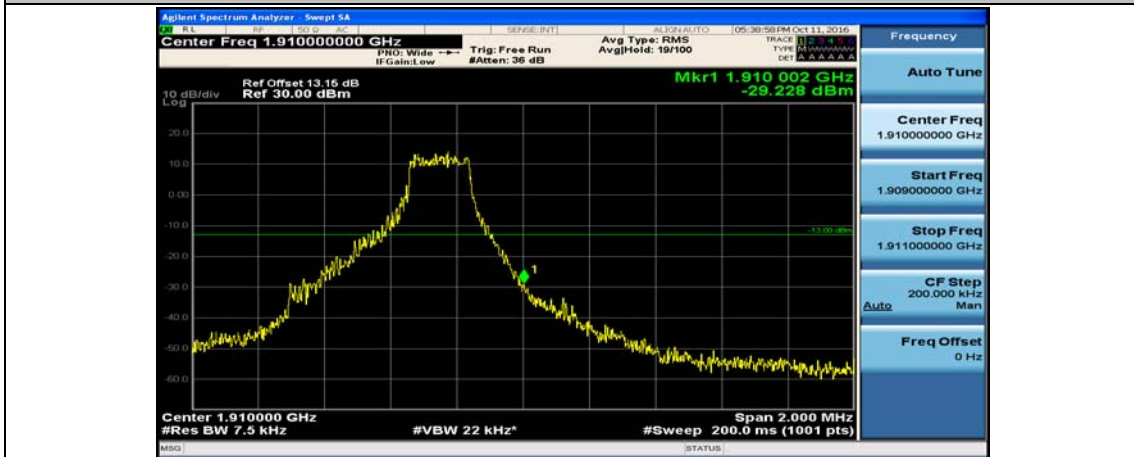

(Channel Bandwidth: 1.4 MHz)_HCH_16QAM_1RB#5