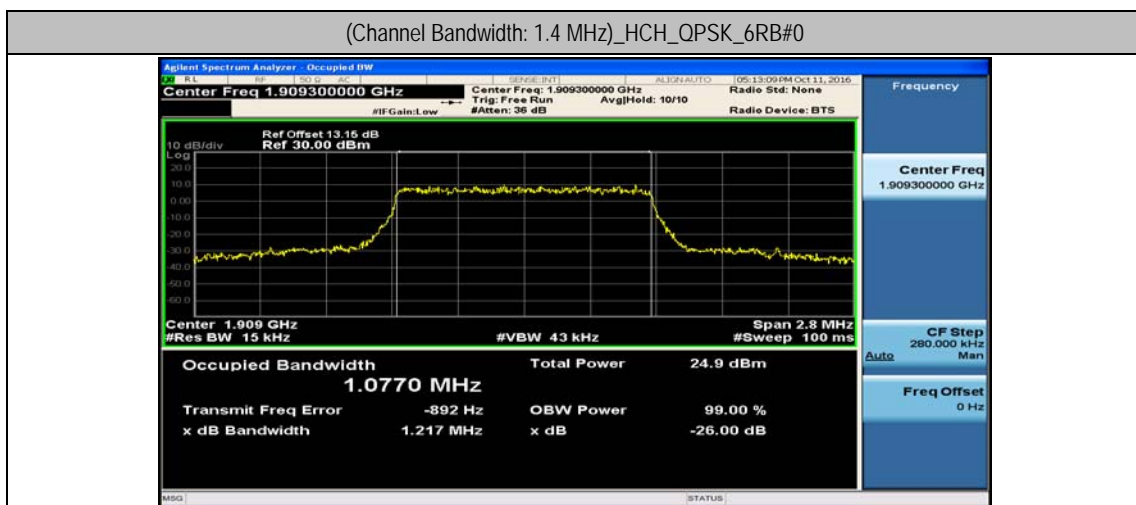

Test Graphs

Channel Bandwidth: 1.4 MHz