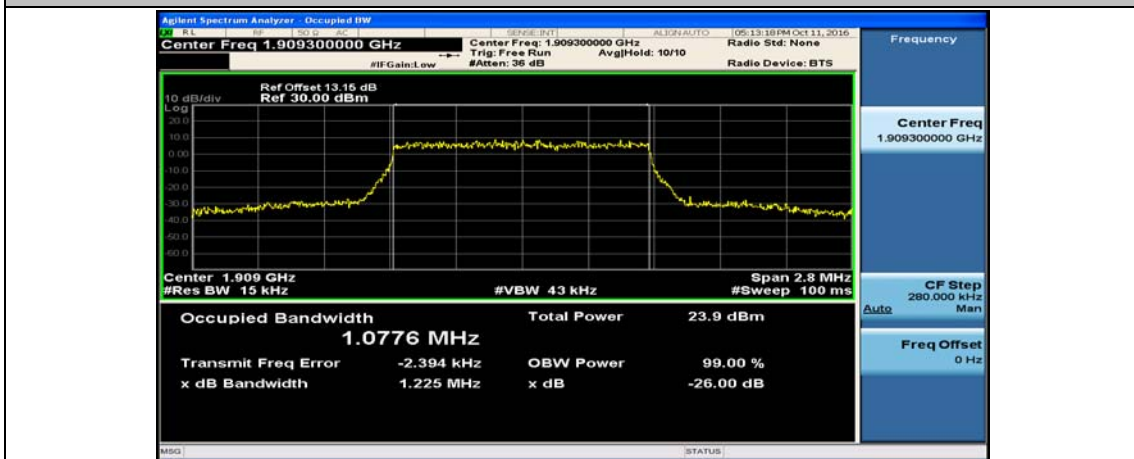

Test Graphs

Channel Bandwidth: 1.4 MHz

(Channel Bandwidth: 1.4 MHz)_LCH_16QAM_6RB#0

(Channel Bandwidth: 1.4 MHz)_MCH_16QAM_6RB#0

(Channel Bandwidth: 1.4 MHz)_HCH_16QAM_6RB#0

Channel Bandwidth: 3 MHz

(Channel Bandwidth: 3 MHz)_LCH_16QAM_15RB#0