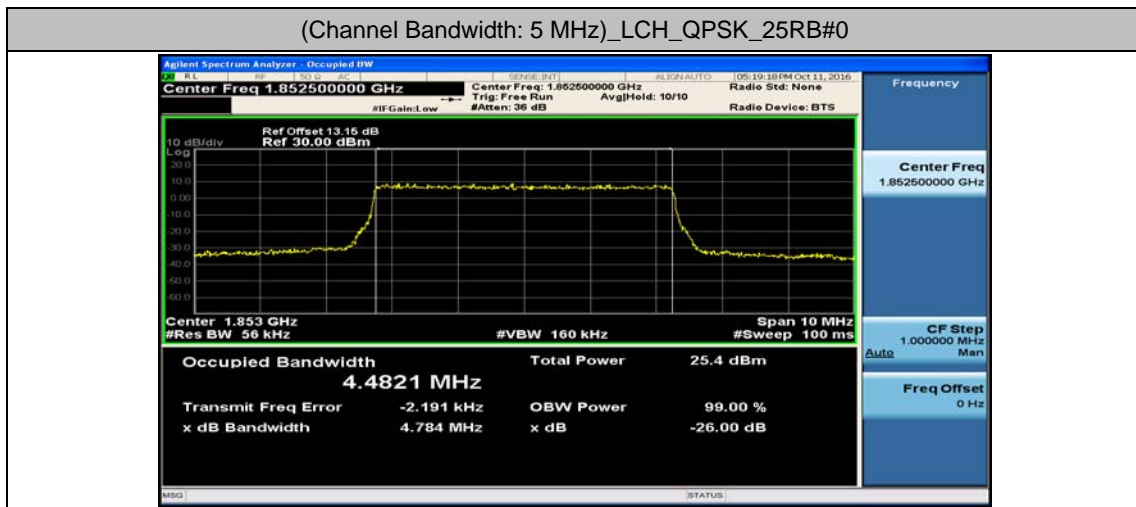

Channel Bandwidth: 5 MHz