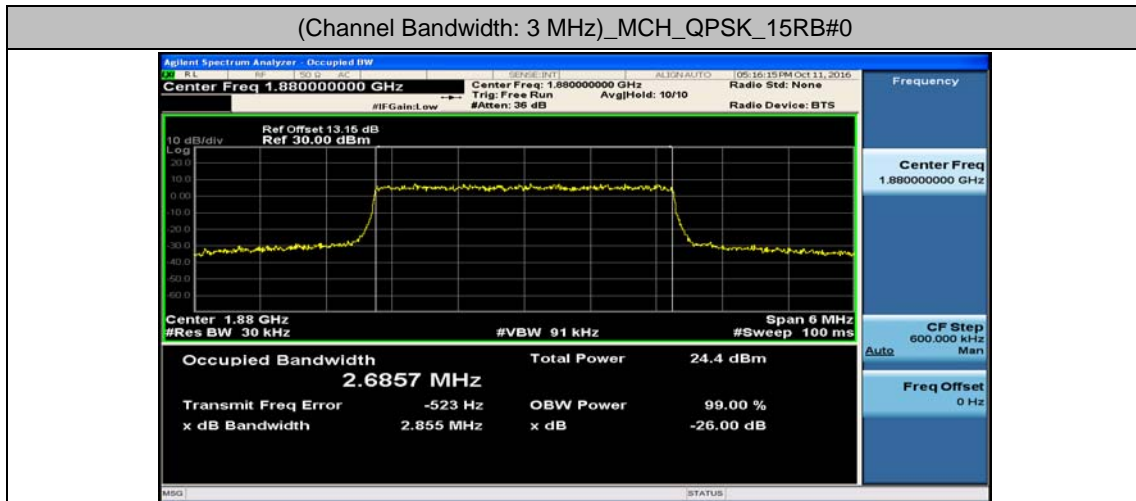

Test Graphs

Channel Bandwidth: 1.4 MHz

(Channel Bandwidth: 1.4 MHz)_LCH_16QAM_6RB#0

(Channel Bandwidth: 1.4 MHz)_MCH_16QAM_6RB#0

(Channel Bandwidth: 1.4 MHz)_HCH_16QAM_6RB#0

Channel Bandwidth: 3 MHz

(Channel Bandwidth: 3 MHz)_LCH_16QAM_15RB#0