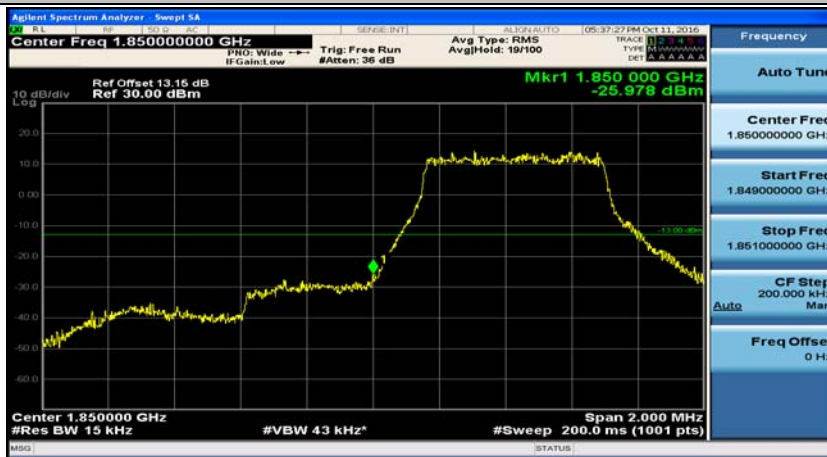

(Channel Bandwidth: 1.4 MHz)_LCH_QPSK_3RB#0