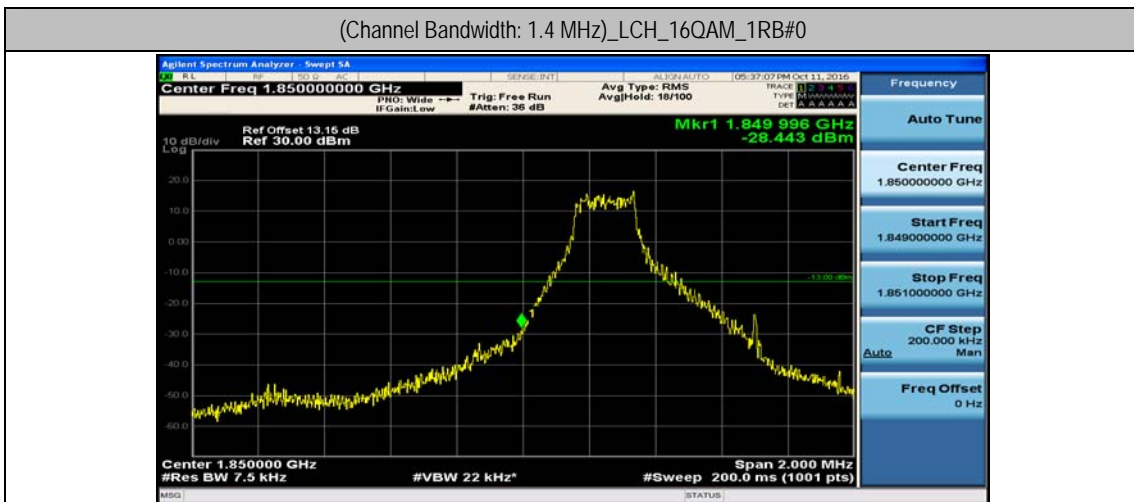

(Channel Bandwidth: 1.4 MHz)_LCH_16QAM_1RB#0