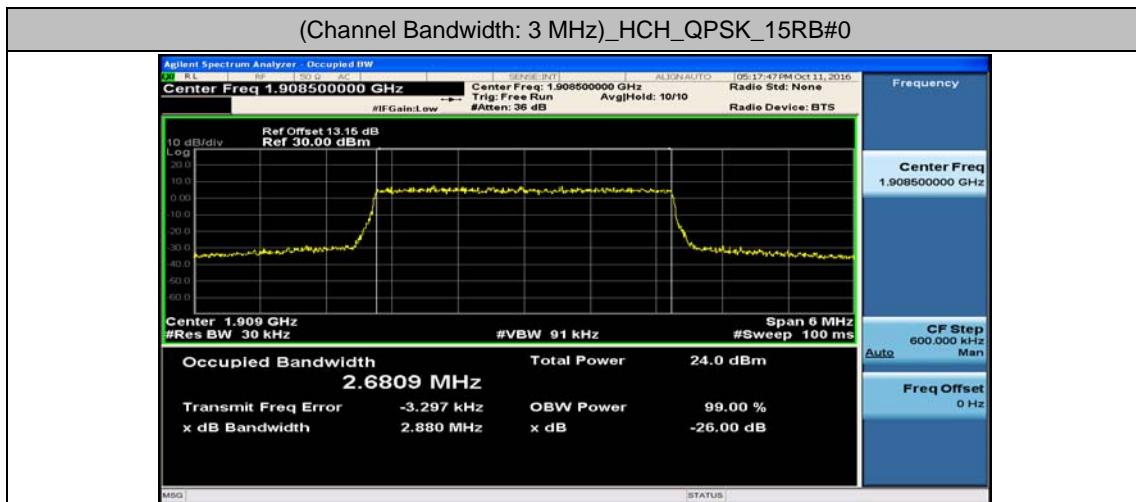

Test Graphs

Channel Bandwidth: 1.4 MHz

(Channel Bandwidth: 1.4 MHz)_LCH_16QAM_6RB#0

(Channel Bandwidth: 1.4 MHz)_MCH_16QAM_6RB#0

(Channel Bandwidth: 1.4 MHz)_HCH_16QAM_6RB#0

Channel Bandwidth: 3 MHz

(Channel Bandwidth: 3 MHz)_LCH_16QAM_15RB#0