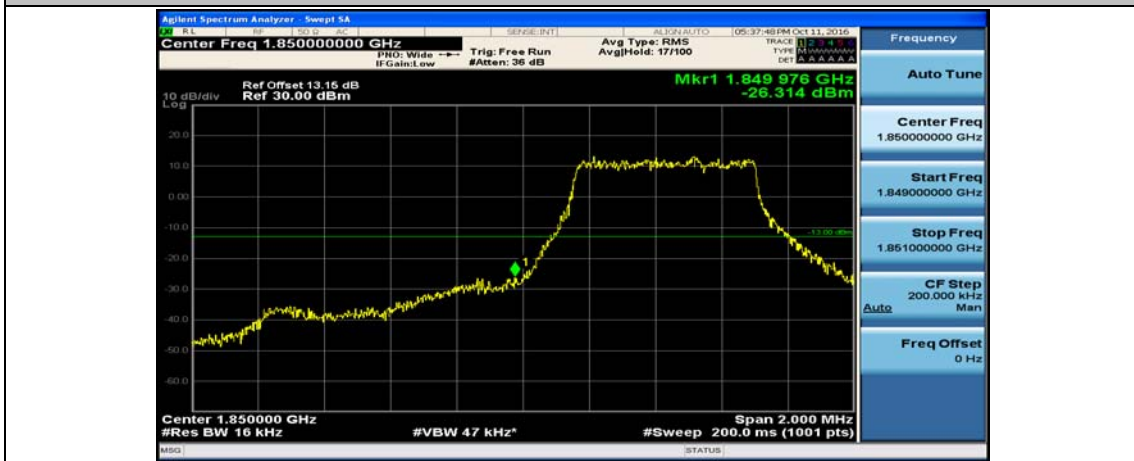

(Channel Bandwidth: 1.4 MHz)_LCH_16QAM_3RB#0