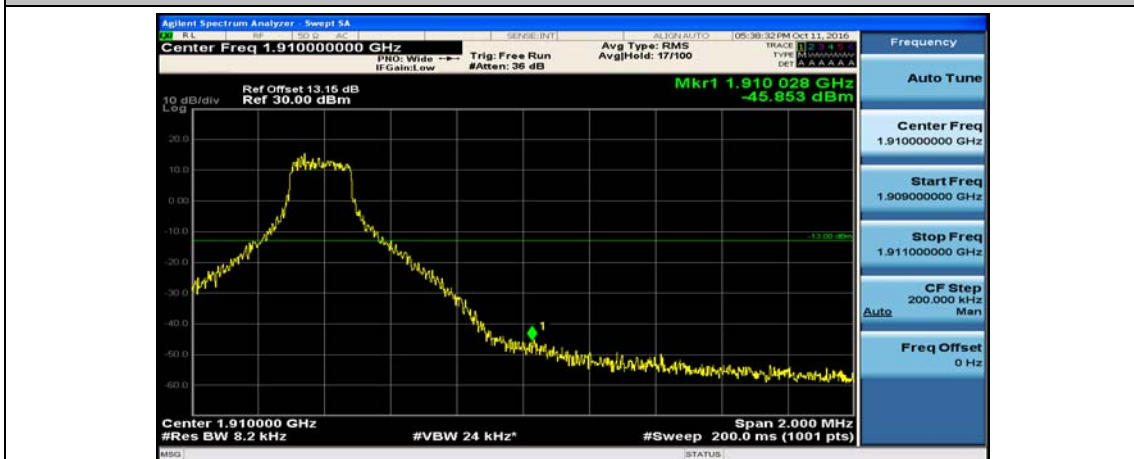

(Channel Bandwidth: 1.4 MHz)_HCH_QPSK_1RB#3