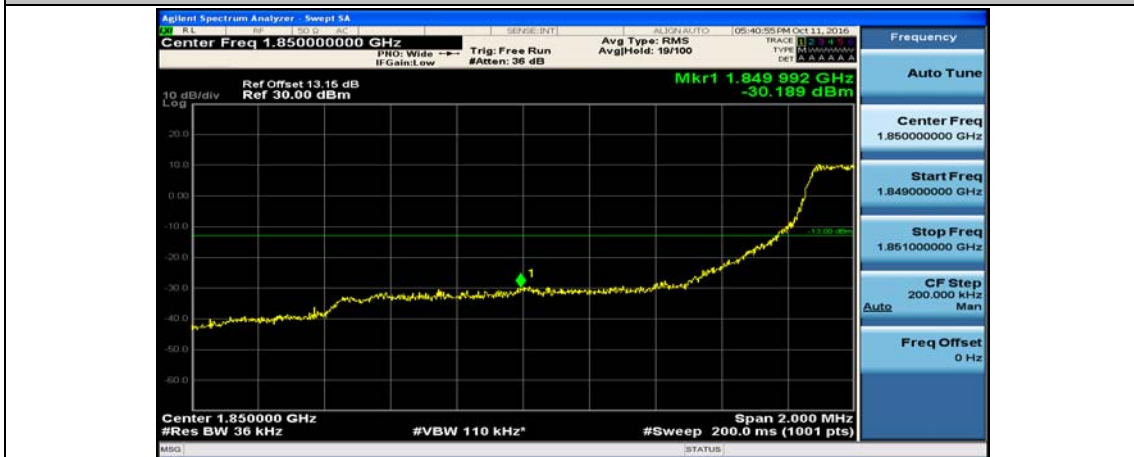

(Channel Bandwidth: 3 MHz)_LCH_QPSK_8RB#4