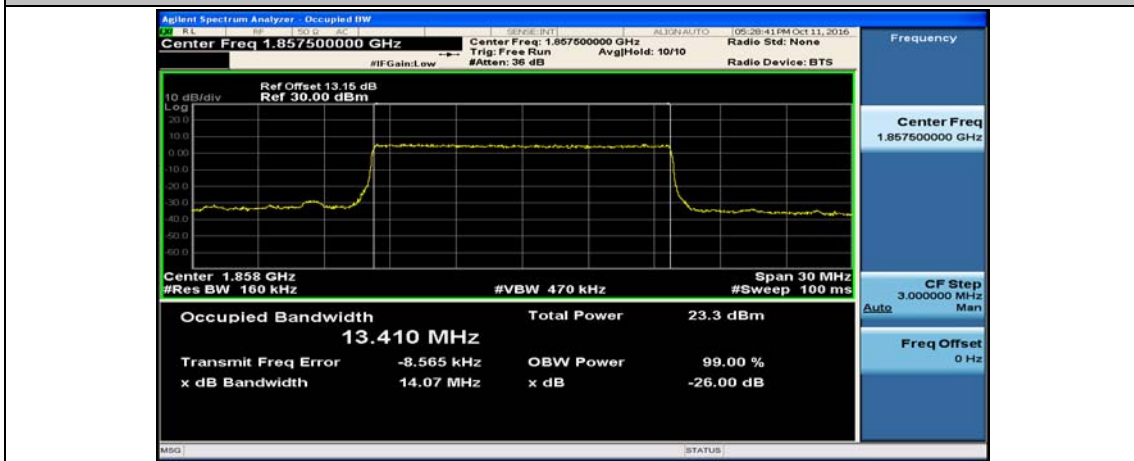

Channel Bandwidth: 10 MHz

Channel Bandwidth: 10 MHz_LCH_16QAM_50RB#0

Channel Bandwidth: 10 MHz_MCH_16QAM_50RB#0

Channel Bandwidth: 10 MHz_HCH_16QAM_50RB#0

Channel Bandwidth: 15 MHz

(Channel Bandwidth:15 MHz)_LCH_16QAM_75RB#0