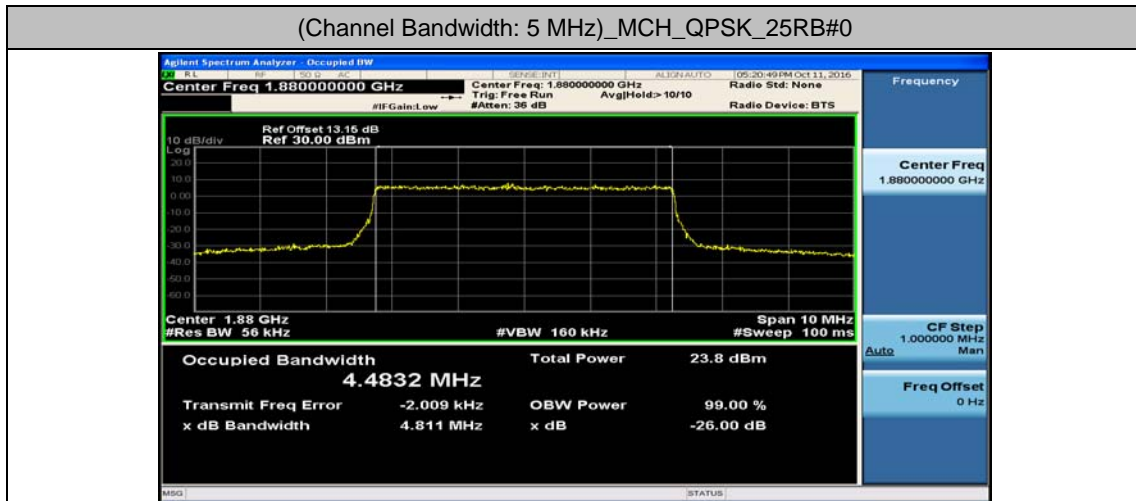

Channel Bandwidth: 5 MHz