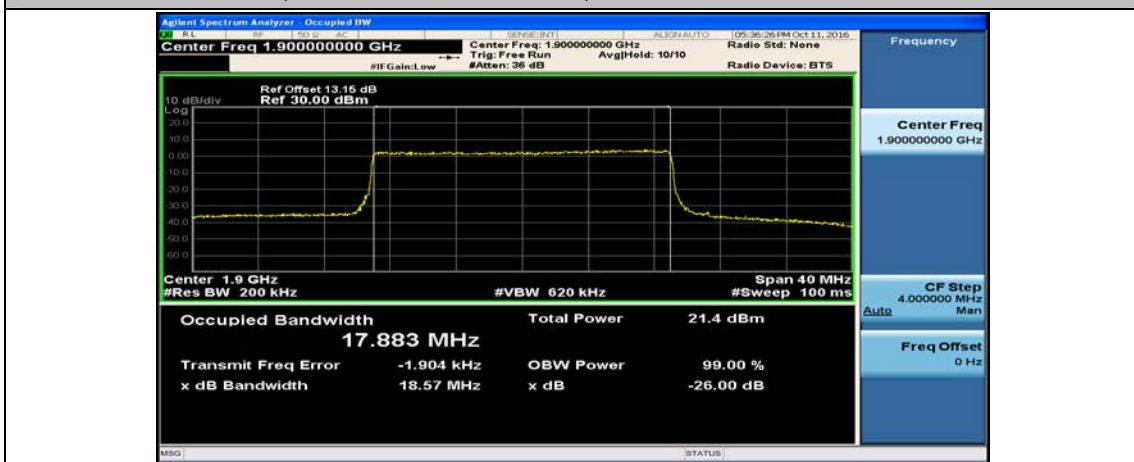

(Channel Bandwidth:15 MHz)_MCH_16QAM_75RB#0

(Channel Bandwidth:15 MHz)_HCH_16QAM_75RB#0

Channel Bandwidth: 20 MHz

(Channel Bandwidth:20 MHz)_LCH_16QAM_100RB#0

(Channel Bandwidth:20 MHz)_MCH_16QAM_100RB#0

(Channel Bandwidth:20 MHz)_HCH_16QAM_100RB#0