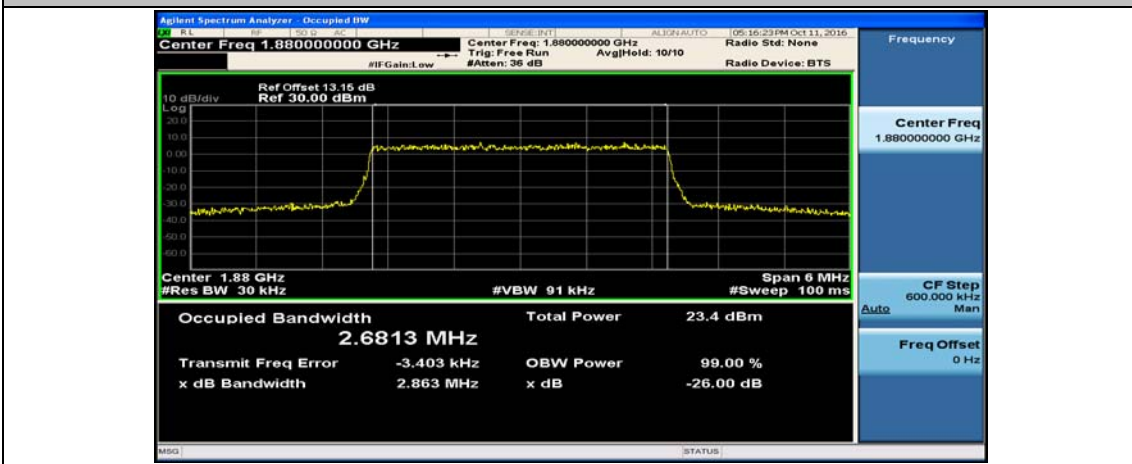

(Channel Bandwidth: 3 MHz)_MCH_16QAM_15RB#0