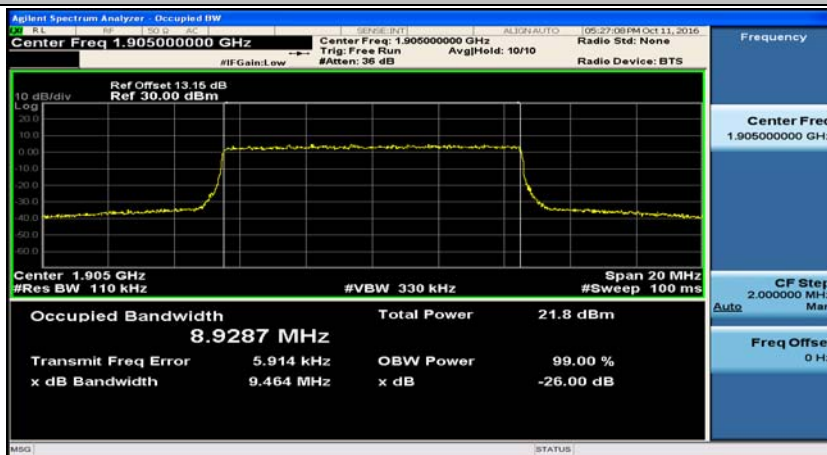

Channel Bandwidth: 10 MHz

Channel Bandwidth: 10 MHz_LCH_16QAM_50RB#0

Channel Bandwidth: 10 MHz_MCH_16QAM_50RB#0

Channel Bandwidth: 10 MHz_HCH_16QAM_50RB#0

Channel Bandwidth: 15 MHz

(Channel Bandwidth:15 MHz)_LCH_16QAM_75RB#0