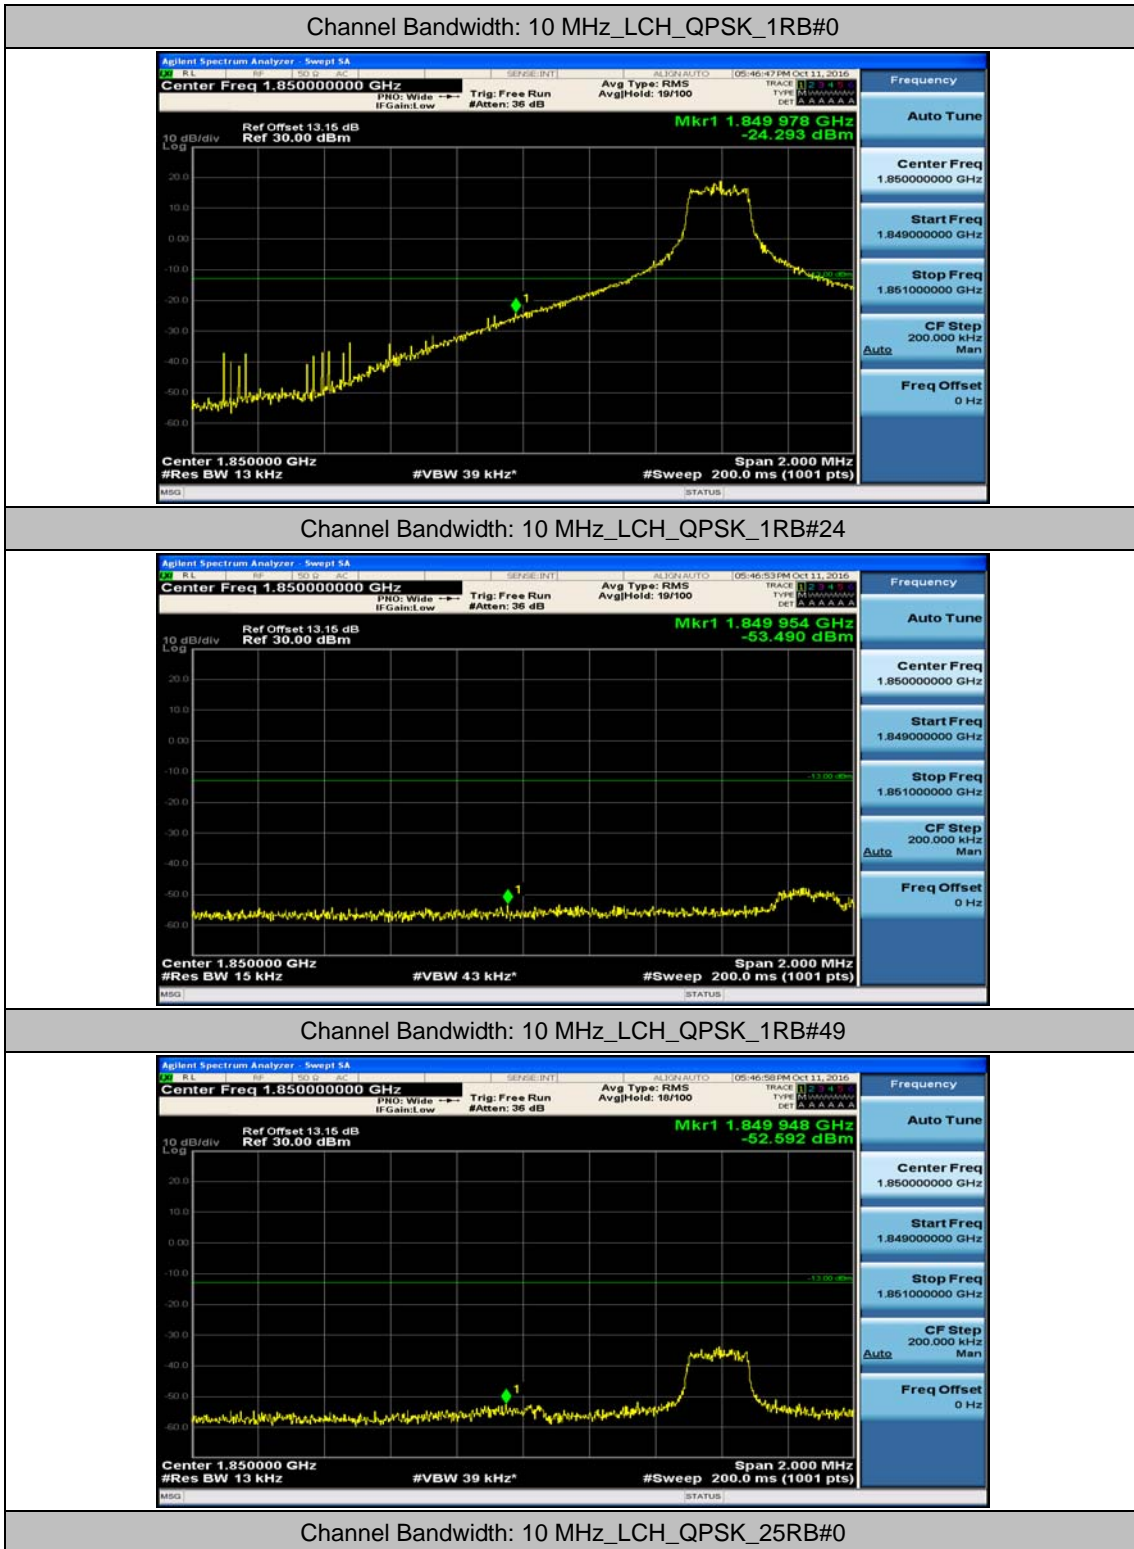

Channel Bandwidth: 10 MHz