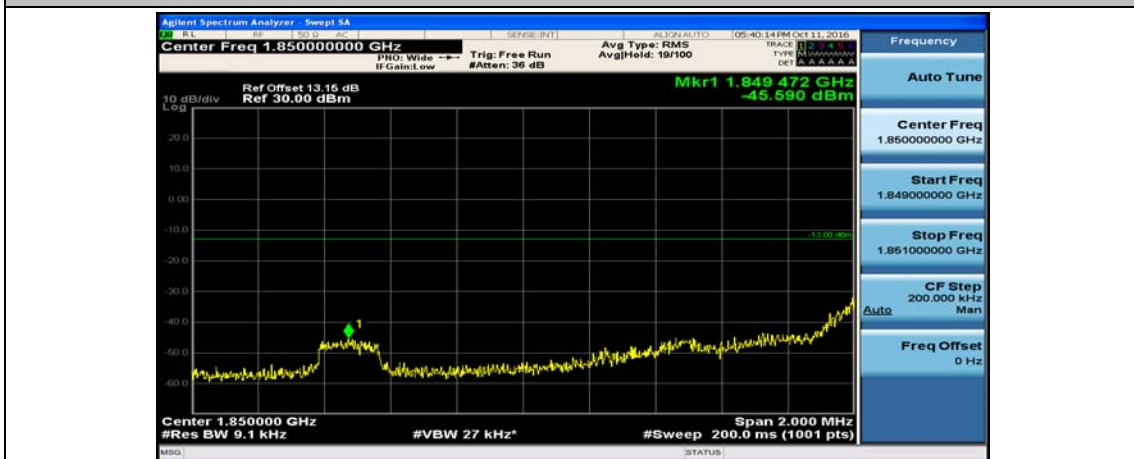

(Channel Bandwidth: 1.4 MHz)_HCH_16QAM_6RB#0

Channel Bandwidth: 3 MHz

(Channel Bandwidth: 3 MHz)_LCH_QPSK_1RB#0

(Channel Bandwidth: 3 MHz)_LCH_QPSK_1RB#7

(Channel Bandwidth: 3 MHz)_LCH_QPSK_1RB#14

(Channel Bandwidth: 3 MHz)_LCH_QPSK_8RB#0