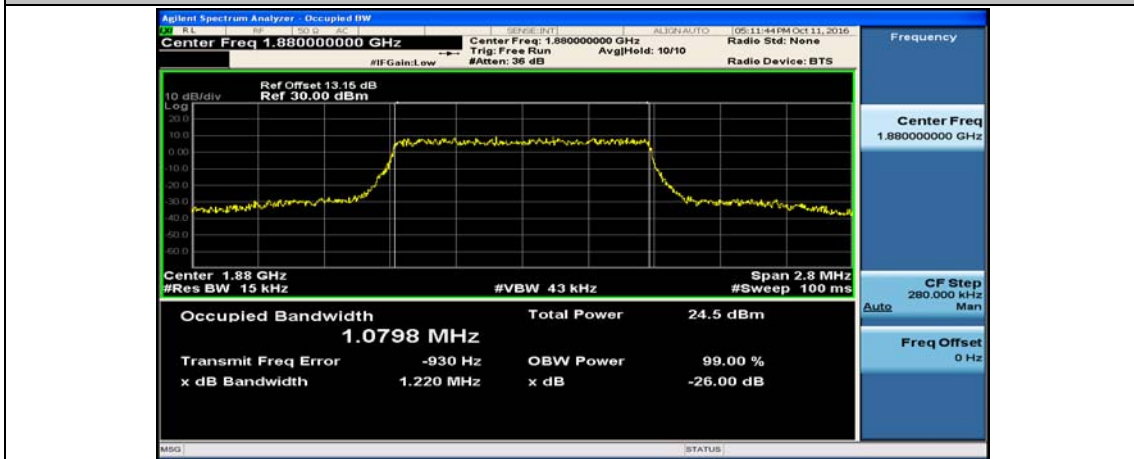

Test Graphs

Channel Bandwidth: 1.4 MHz

(Channel Bandwidth: 1.4 MHz)_LCH_16QAM_6RB#0

(Channel Bandwidth: 1.4 MHz)_MCH_16QAM_6RB#0

(Channel Bandwidth: 1.4 MHz)_HCH_16QAM_6RB#0

Channel Bandwidth: 3 MHz

(Channel Bandwidth: 3 MHz)_LCH_16QAM_15RB#0