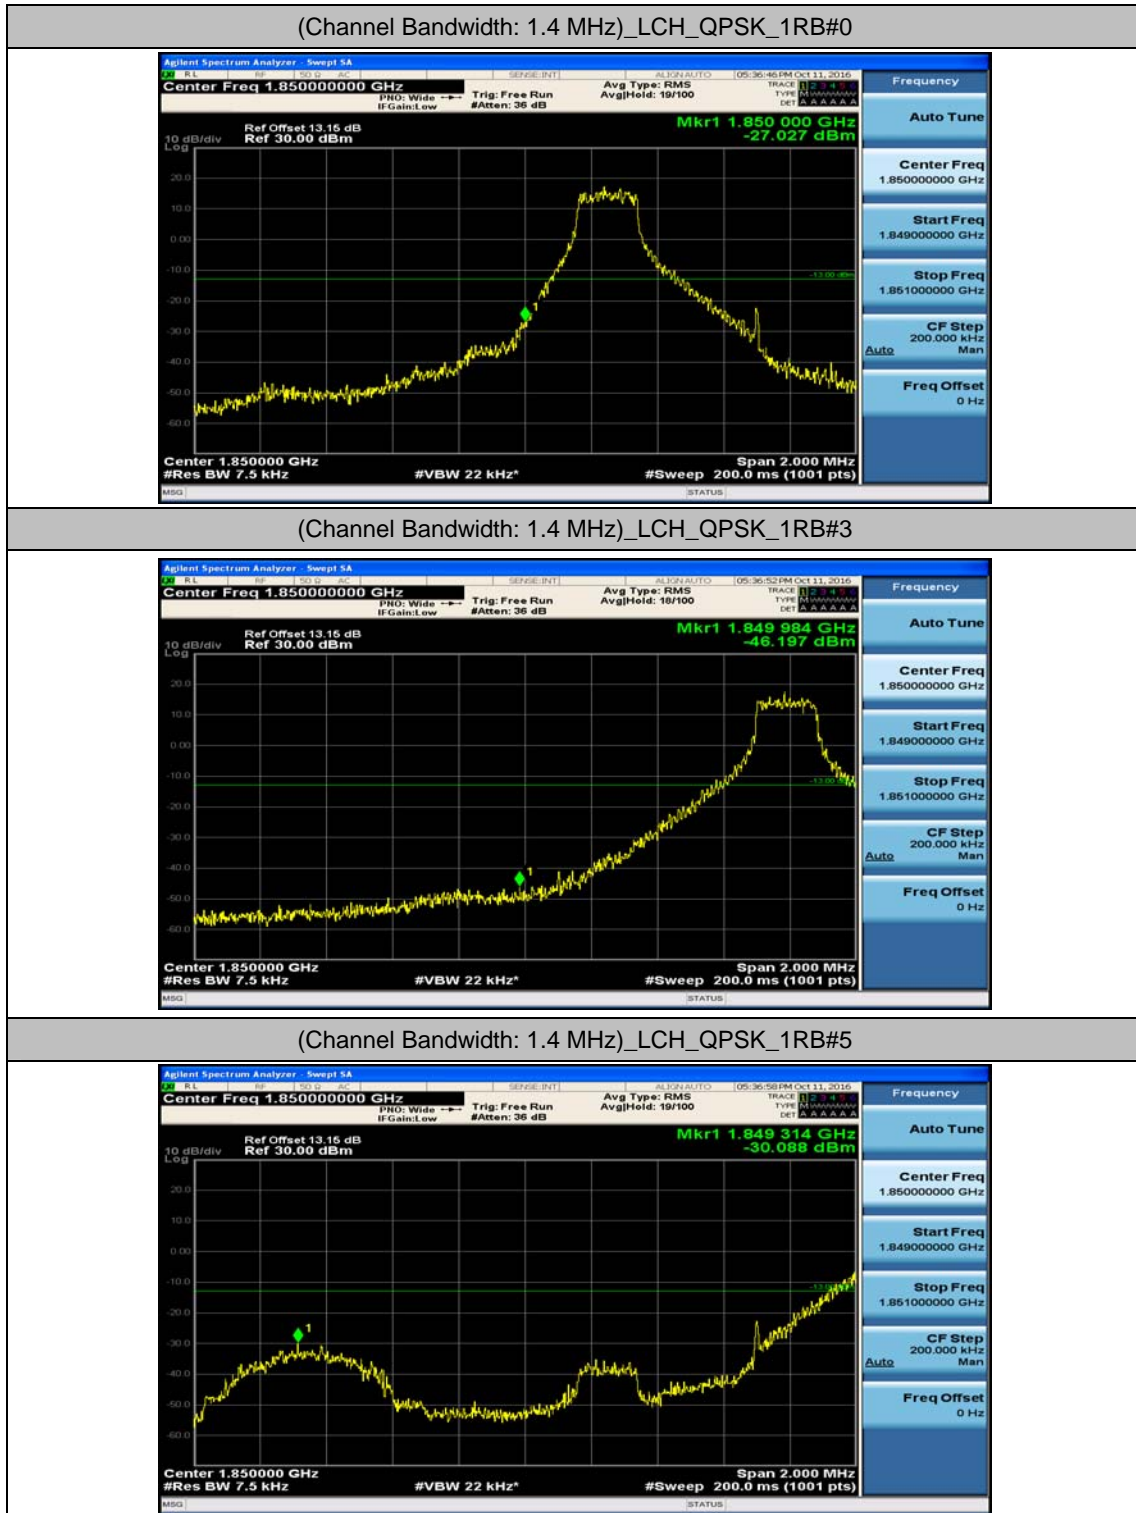

Channel Bandwidth: 10 MHz

Channel Bandwidth: 10 MHz_LCH_16QAM_50RB#0

Channel Bandwidth: 10 MHz_MCH_16QAM_50RB#0

Channel Bandwidth: 10 MHz_HCH_16QAM_50RB#0

Channel Bandwidth: 15 MHz

(Channel Bandwidth:15 MHz)_LCH_16QAM_75RB#0

(Channel Bandwidth:15 MHz)_MCH_16QAM_75RB#0

(Channel Bandwidth:15 MHz)_HCH_16QAM_75RB#0

Channel Bandwidth: 20 MHz

(Channel Bandwidth:20 MHz)_LCH_16QAM_100RB#0

(Channel Bandwidth:20 MHz)_MCH_16QAM_100RB#0

(Channel Bandwidth:20 MHz)_HCH_16QAM_100RB#0

Appendix D: Band Edge

Test Graphs

Channel Bandwidth: 1.4 MHz

(Channel Bandwidth: 1.4 MHz)_LCH_QPSK_3RB#0

(Channel Bandwidth: 1.4 MHz)_LCH_QPSK_3RB#2

(Channel Bandwidth: 1.4 MHz)_LCH_QPSK_3RB#3

(Channel Bandwidth: 1.4 MHz)_LCH_QPSK_6RB#0