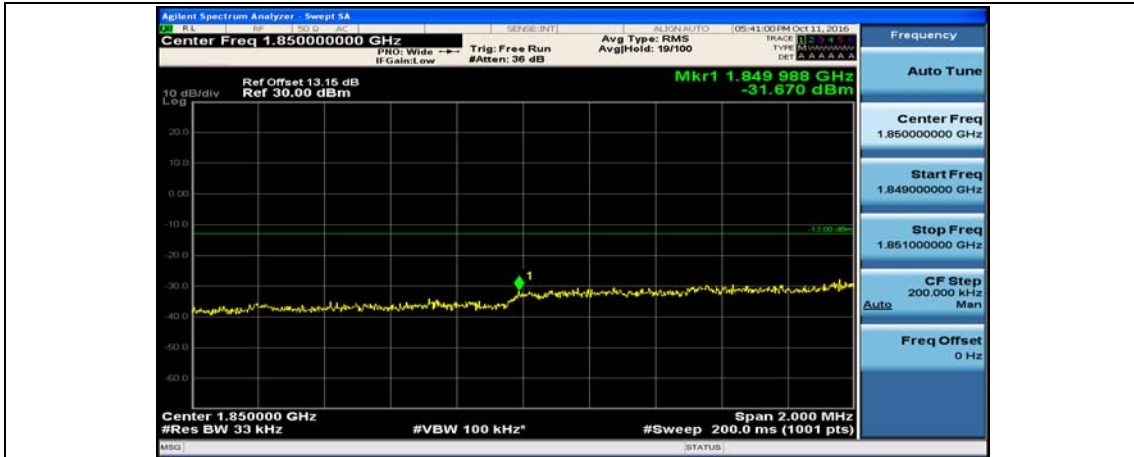

(Channel Bandwidth: 3 MHz)_LCH_QPSK_8RB#7