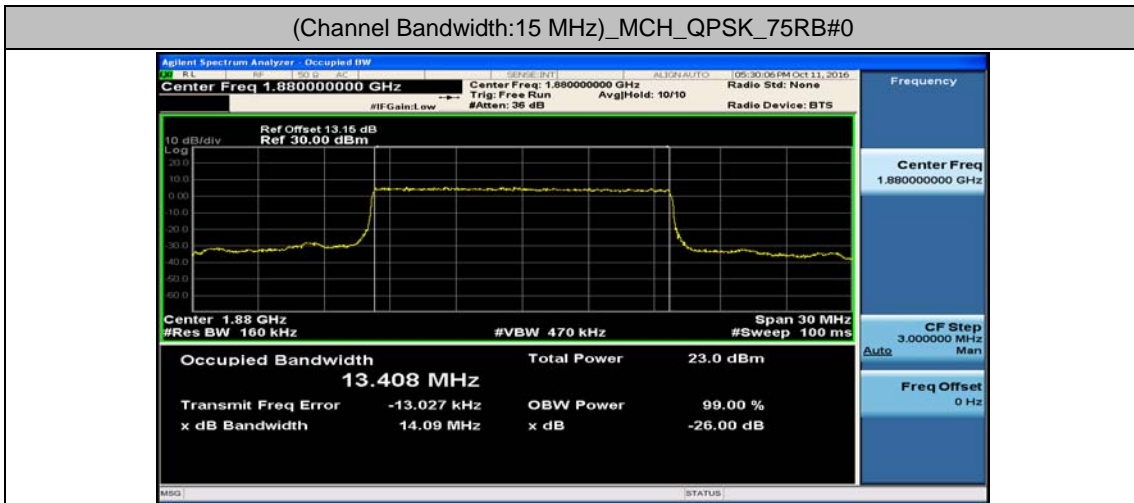

Channel Bandwidth: 10 MHz

Channel Bandwidth: 10 MHz_LCH_16QAM_50RB#0

Channel Bandwidth: 10 MHz_MCH_16QAM_50RB#0

Channel Bandwidth: 10 MHz_HCH_16QAM_50RB#0

Channel Bandwidth: 15 MHz

(Channel Bandwidth:15 MHz)_LCH_16QAM_75RB#0