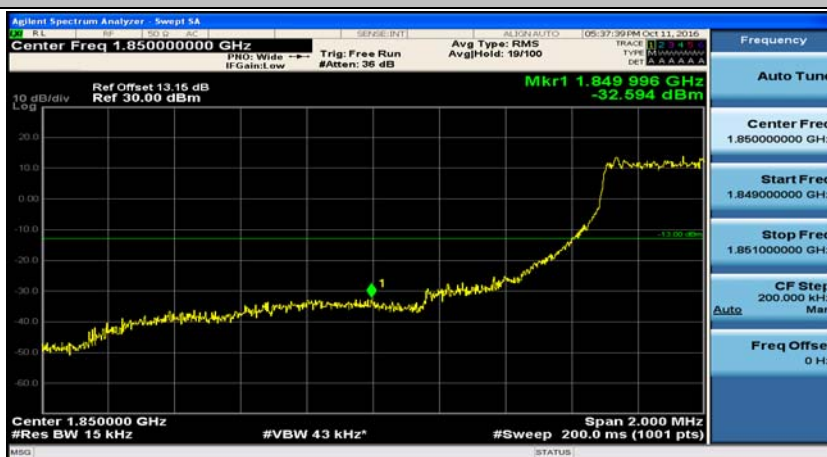

Appendix D: Band Edge

Test Graphs

Channel Bandwidth: 1.4 MHz

(Channel Bandwidth: 1.4 MHz)_LCH_QPSK_3RB#0

(Channel Bandwidth: 1.4 MHz)_LCH_QPSK_3RB#2

(Channel Bandwidth: 1.4 MHz)_LCH_QPSK_3RB#3

(Channel Bandwidth: 1.4 MHz)_LCH_QPSK_6RB#0