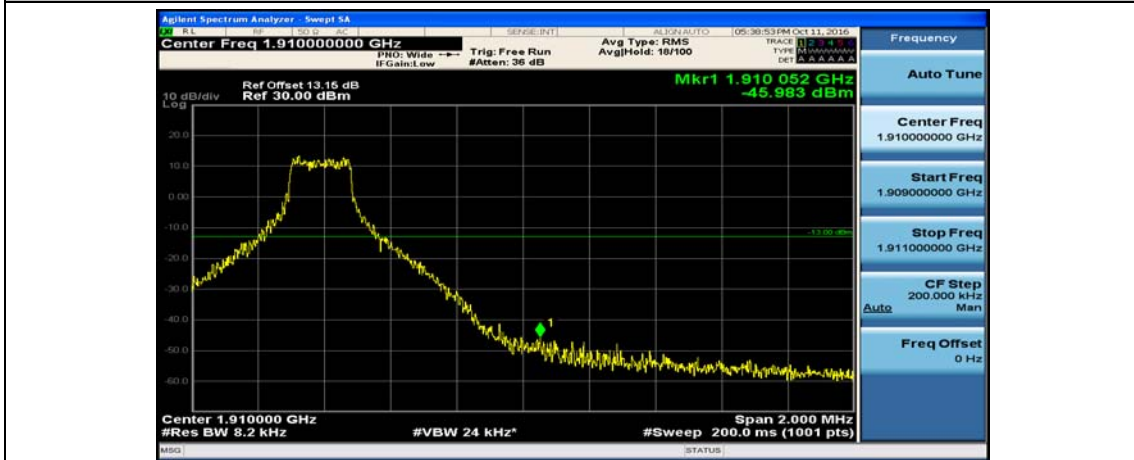

(Channel Bandwidth: 1.4 MHz)_HCH_16QAM_1RB#3