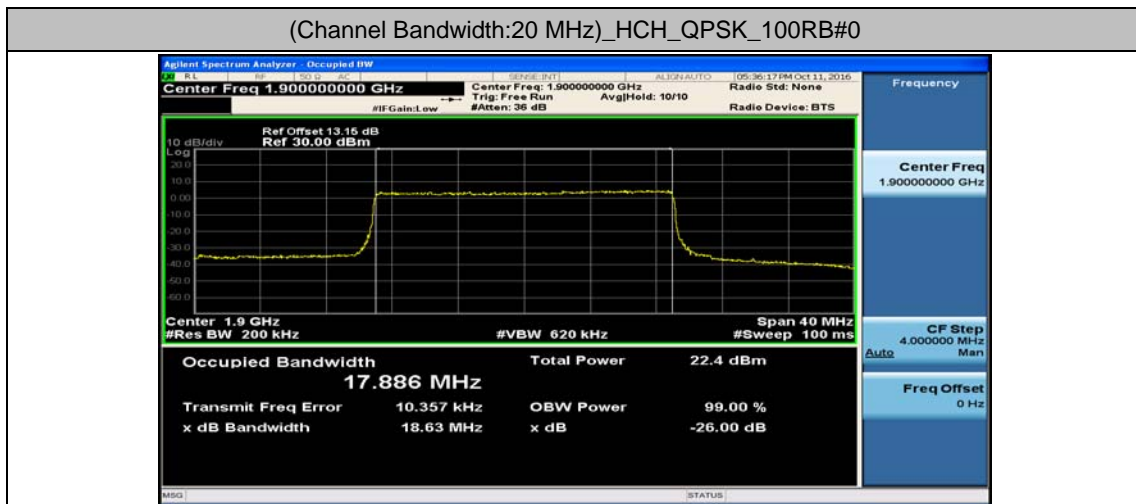

Channel Bandwidth: 20 MHz