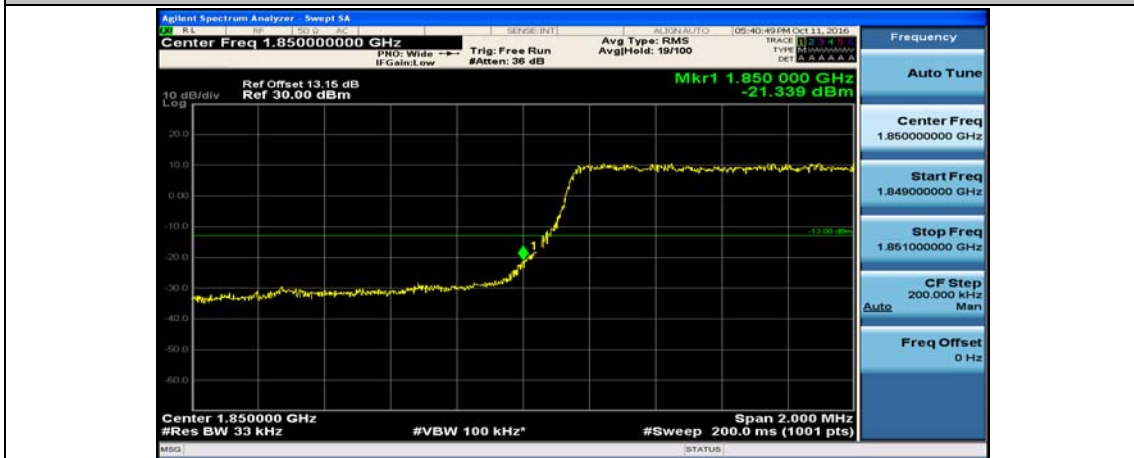

(Channel Bandwidth: 1.4 MHz)_HCH_16QAM_6RB#0

Channel Bandwidth: 3 MHz

(Channel Bandwidth: 3 MHz)_LCH_QPSK_1RB#0

(Channel Bandwidth: 3 MHz)_LCH_QPSK_1RB#7

(Channel Bandwidth: 3 MHz)_LCH_QPSK_1RB#14

(Channel Bandwidth: 3 MHz)_LCH_QPSK_8RB#0