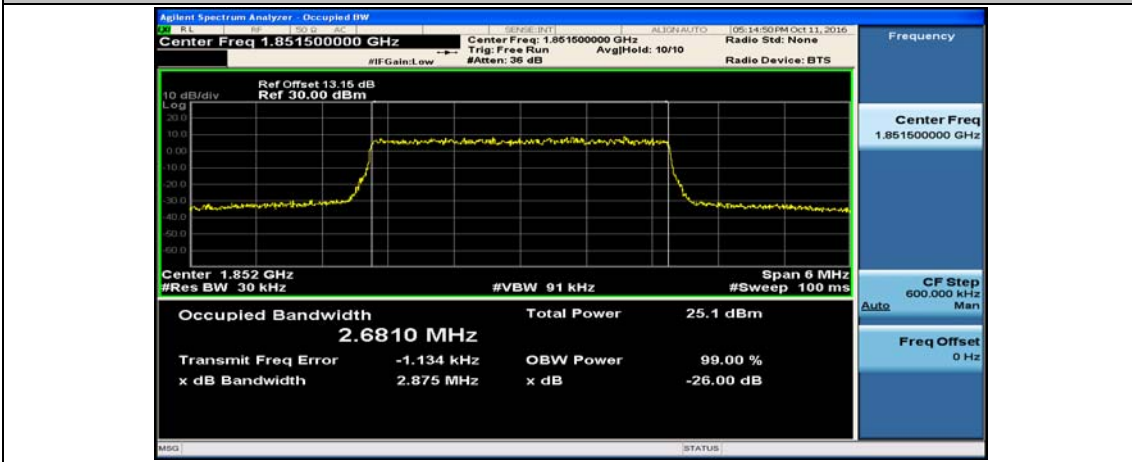

Test Graphs

Channel Bandwidth: 1.4 MHz

(Channel Bandwidth: 1.4 MHz)_LCH_16QAM_6RB#0

(Channel Bandwidth: 1.4 MHz)_MCH_16QAM_6RB#0

(Channel Bandwidth: 1.4 MHz)_HCH_16QAM_6RB#0

Channel Bandwidth: 3 MHz

(Channel Bandwidth: 3 MHz)_LCH_16QAM_15RB#0