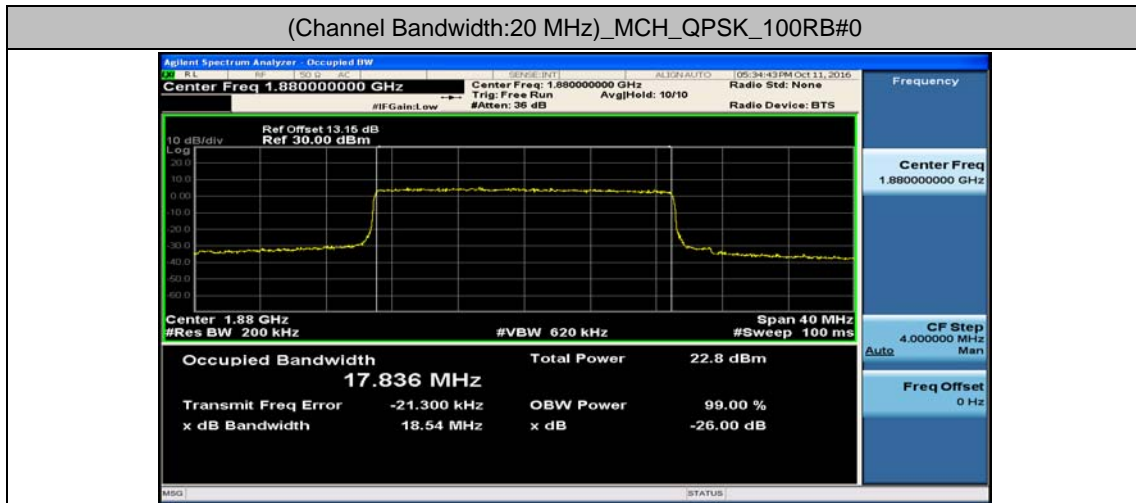

Channel Bandwidth: 20 MHz