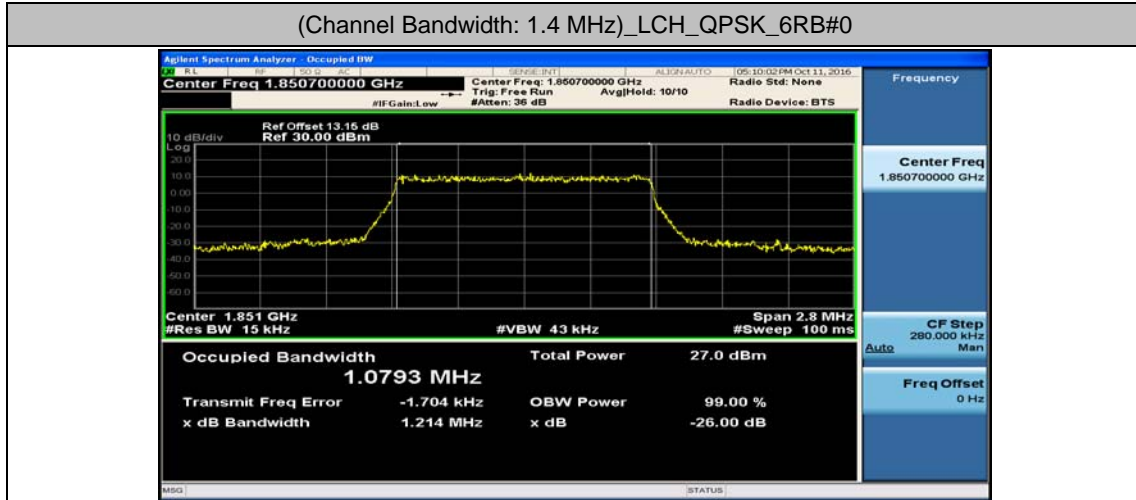

Test Graphs

Channel Bandwidth: 1.4 MHz