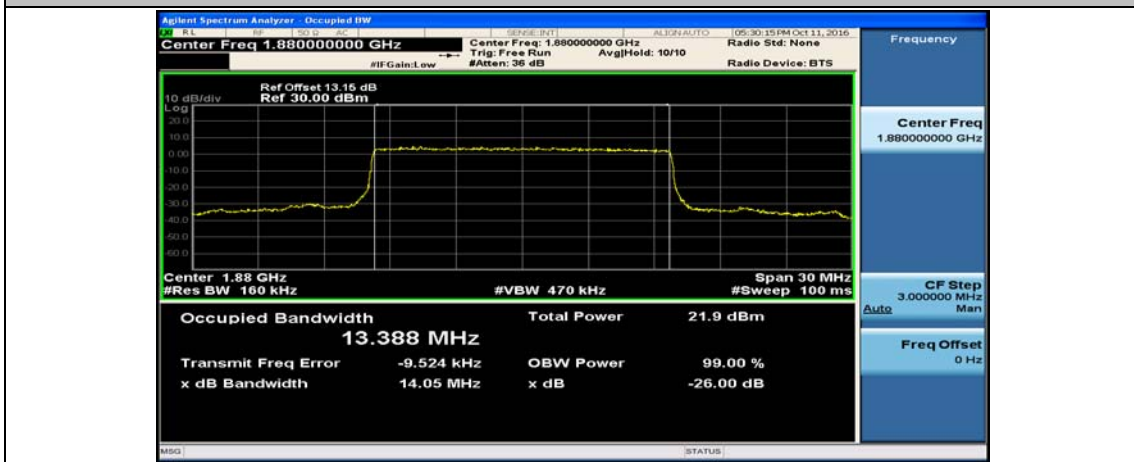

(Channel Bandwidth:15 MHz)_MCH_16QAM_75RB#0