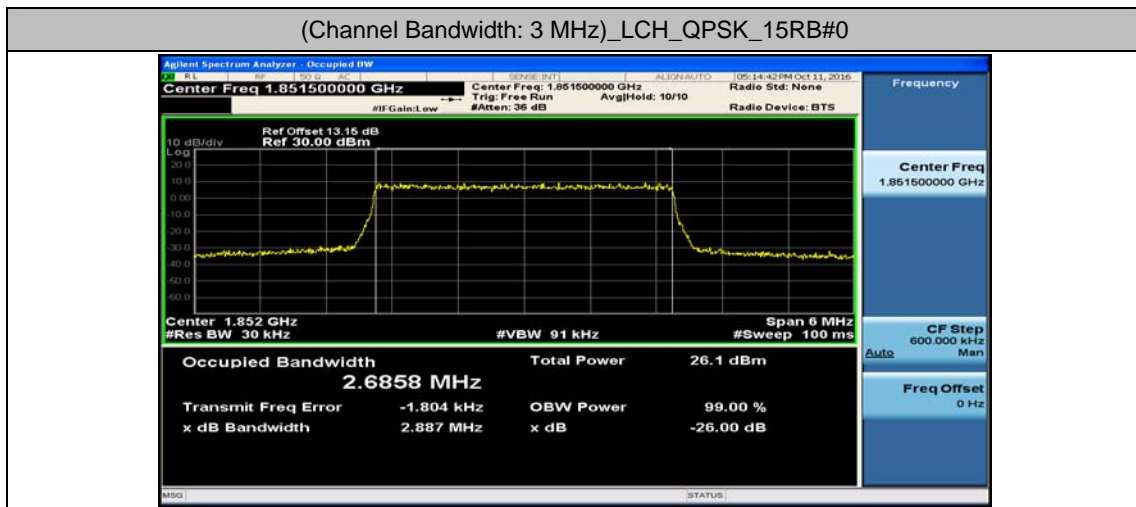

Test Graphs

Channel Bandwidth: 1.4 MHz

(Channel Bandwidth: 1.4 MHz)_LCH_16QAM_6RB#0

(Channel Bandwidth: 1.4 MHz)_MCH_16QAM_6RB#0

(Channel Bandwidth: 1.4 MHz)_HCH_16QAM_6RB#0

Channel Bandwidth: 3 MHz

(Channel Bandwidth: 3 MHz)_LCH_16QAM_15RB#0