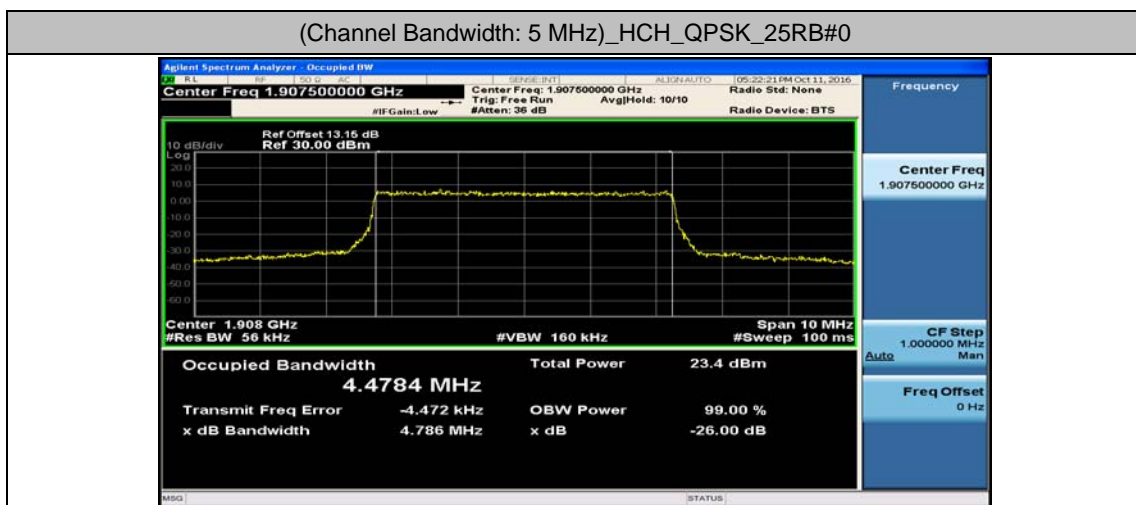

Channel Bandwidth: 5 MHz