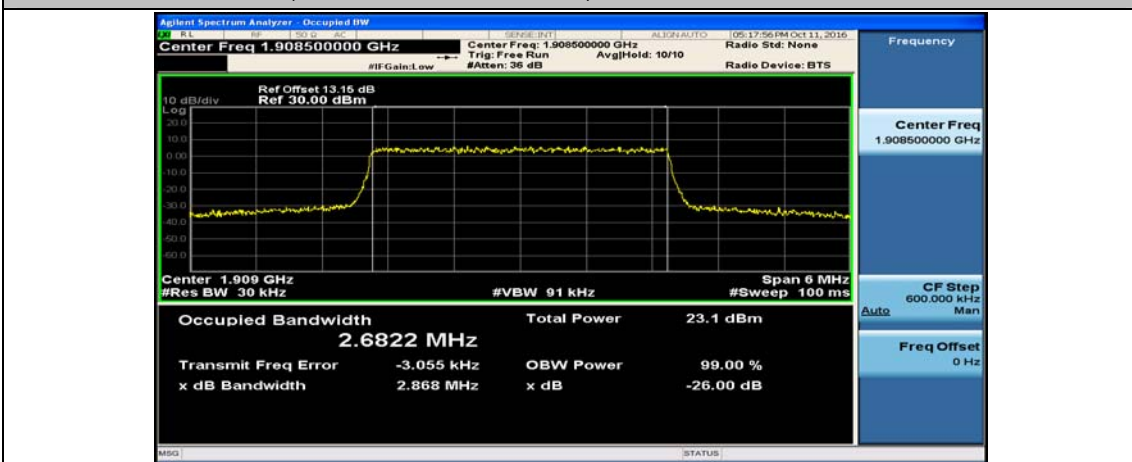

(Channel Bandwidth: 3 MHz)_HCH_16QAM_15RB#0