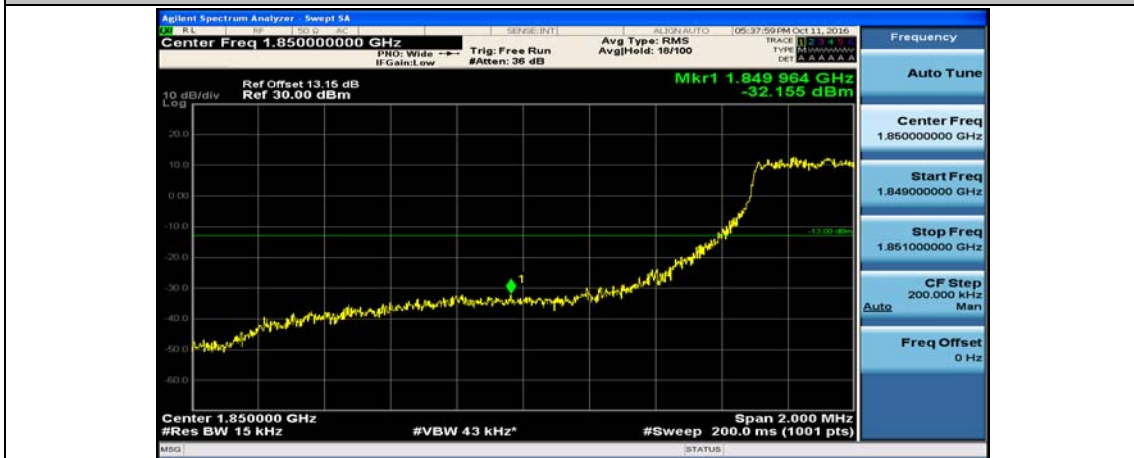

(Channel Bandwidth: 1.4 MHz)_LCH_16QAM_3RB#3