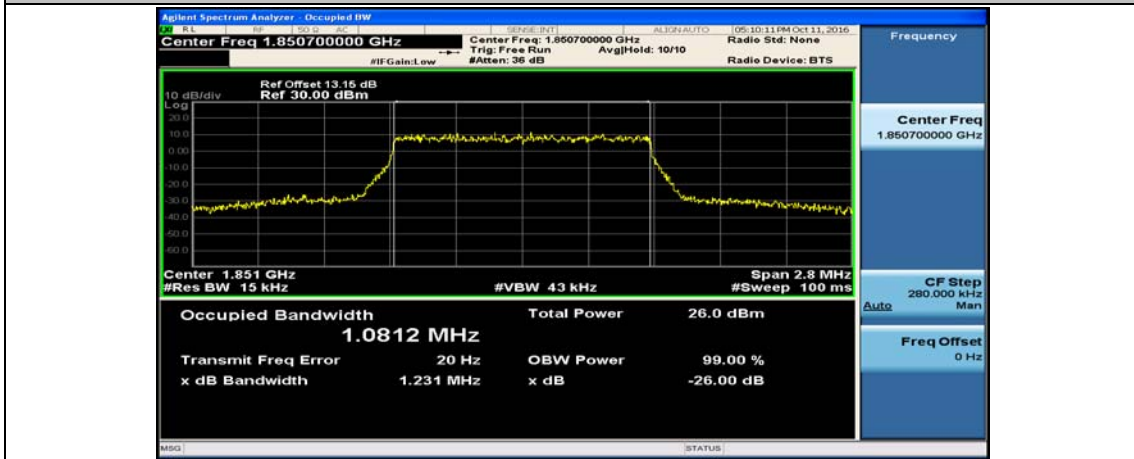

(Channel Bandwidth: 1.4 MHz)_LCH_16QAM_6RB#0