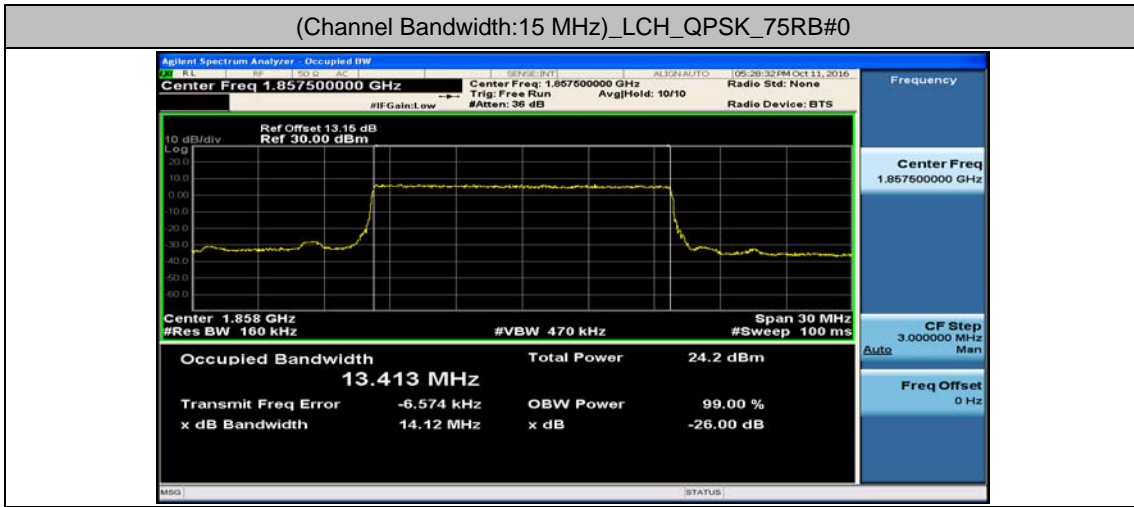

Channel Bandwidth: 10 MHz

Channel Bandwidth: 10 MHz_LCH_16QAM_50RB#0

Channel Bandwidth: 10 MHz_MCH_16QAM_50RB#0

Channel Bandwidth: 10 MHz_HCH_16QAM_50RB#0

Channel Bandwidth: 15 MHz

(Channel Bandwidth:15 MHz)_LCH_16QAM_75RB#0