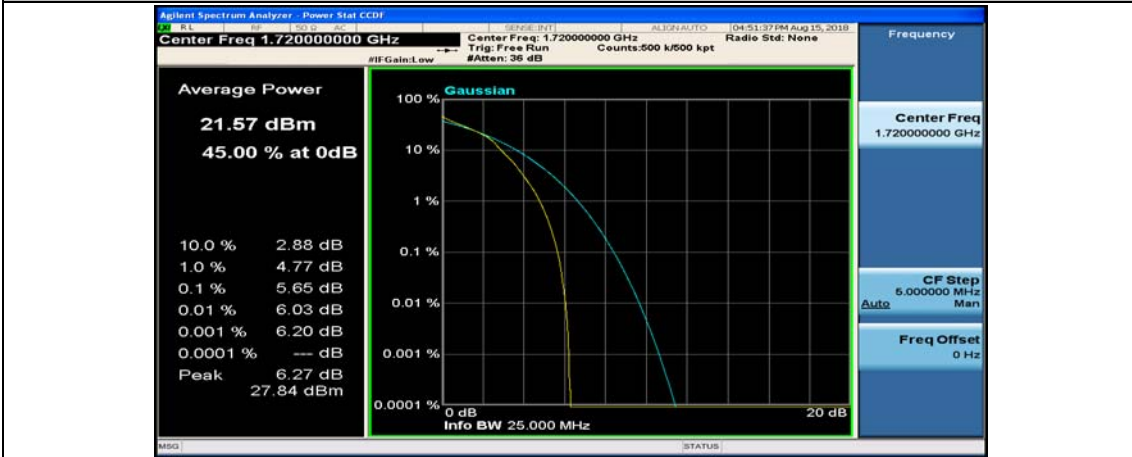

(Channel Bandwidth:20 MHz)_LCH_16QAM_50RB#25