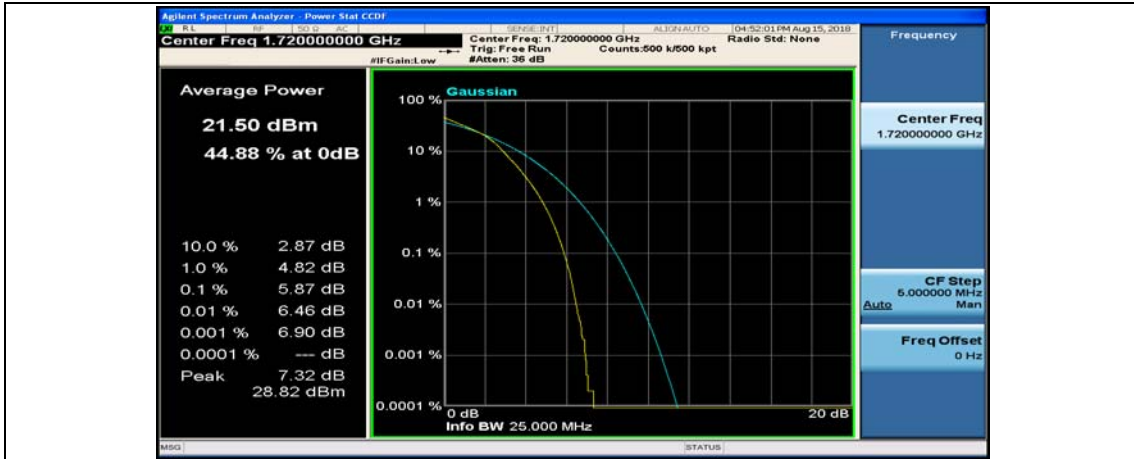

(Channel Bandwidth:20 MHz)_LCH_16QAM_100RB#0