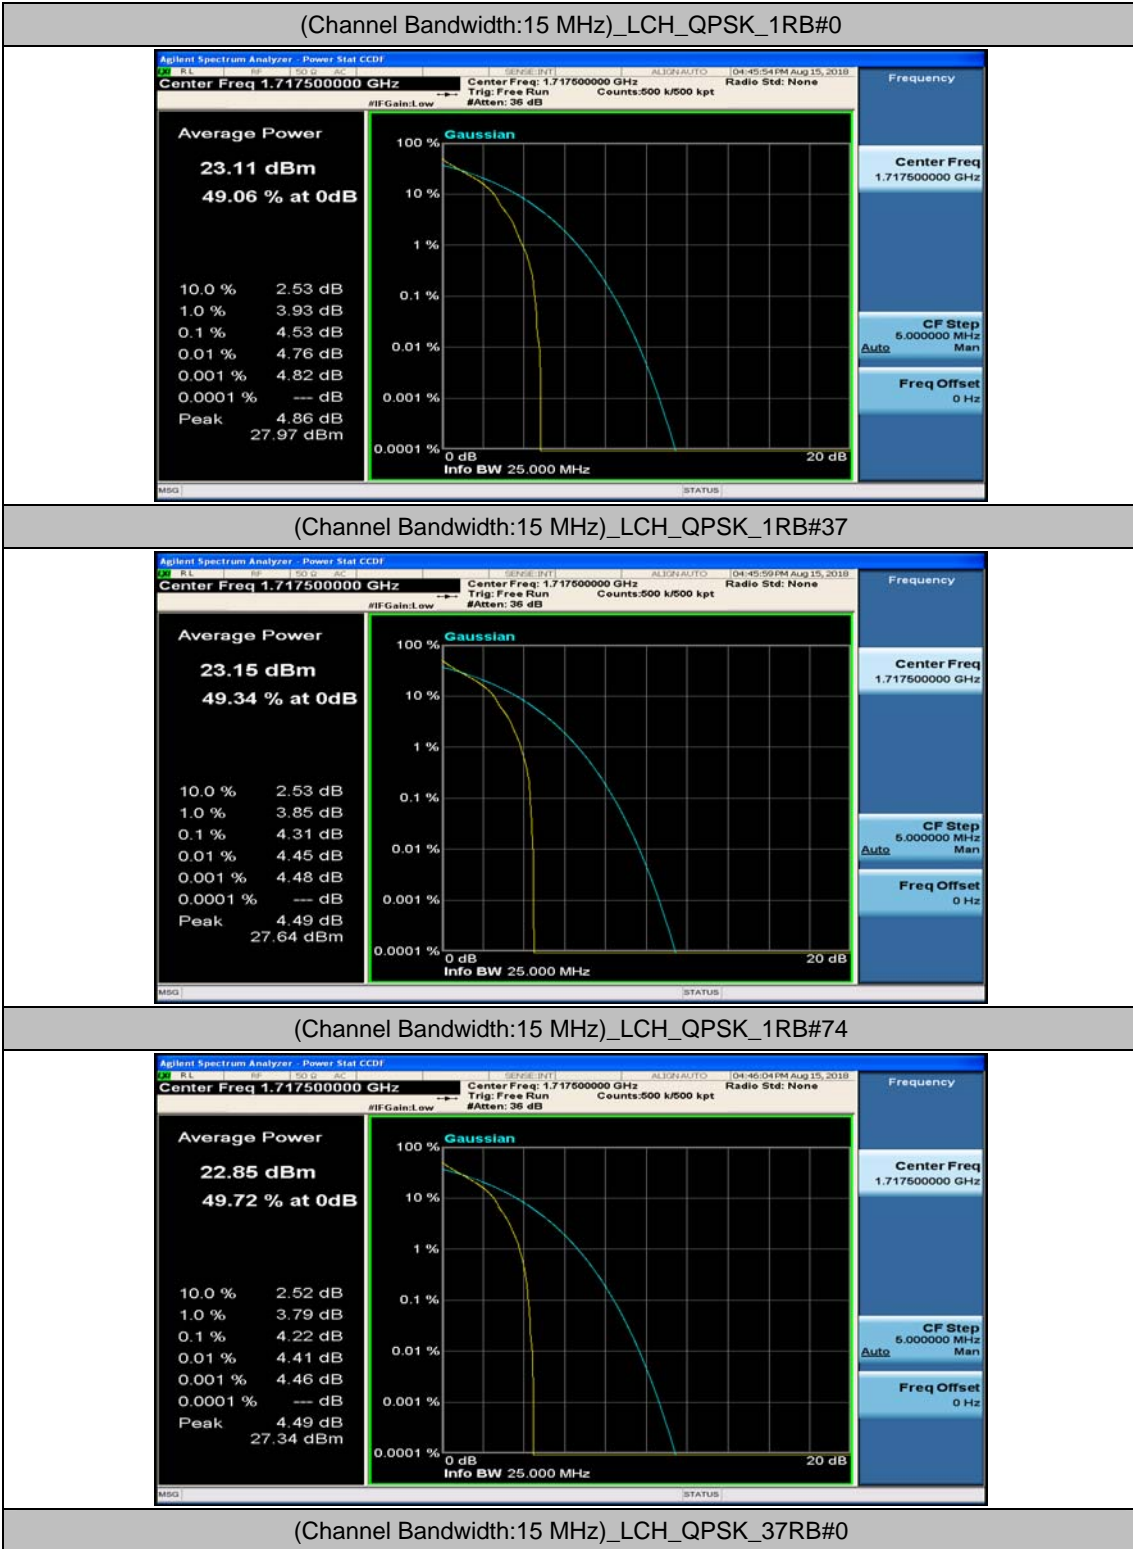

Channel Bandwidth: 10 MHz_MCH_16QAM_1RB#0

Channel Bandwidth: 10 MHz_MCH_16QAM_1RB#24

Channel Bandwidth: 10 MHz_MCH_16QAM_1RB#49

Channel Bandwidth: 10 MHz_MCH_16QAM_50RB#0

Channel Bandwidth: 10 MHz_HCH_16QAM_1RB#0

Channel Bandwidth: 10 MHz_HCH_16QAM_1RB#24

Channel Bandwidth: 15 MHz

(Channel Bandwidth:15 MHz)_LCH_QPSK_37RB#18

(Channel Bandwidth:15 MHz)_LCH_QPSK_37RB#38

(Channel Bandwidth:15 MHz)_LCH_QPSK_75RB#0

(Channel Bandwidth:15 MHz)_MCH_QPSK_1RB#0