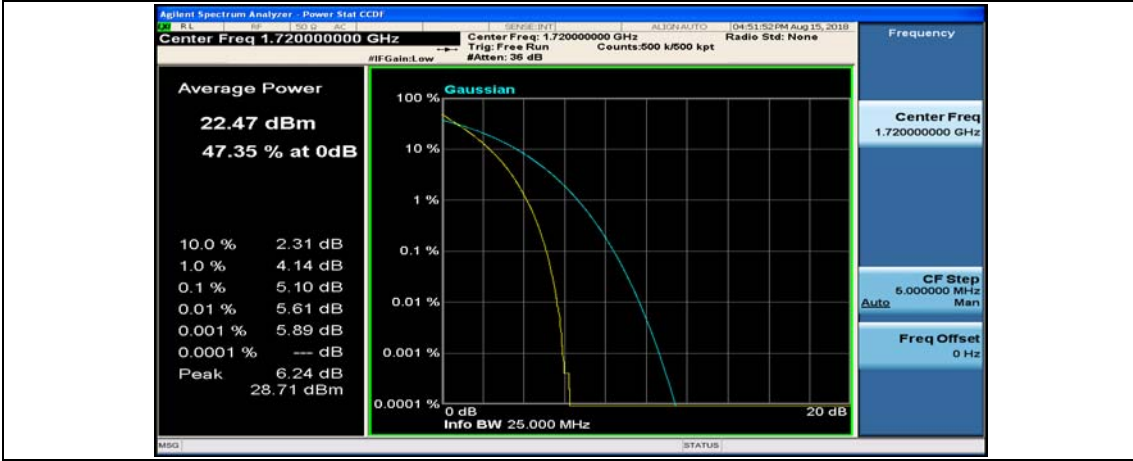

(Channel Bandwidth:20 MHz)_LCH_QPSK_100RB#0

(Channel Bandwidth:20 MHz)_MCH_QPSK_1RB#0