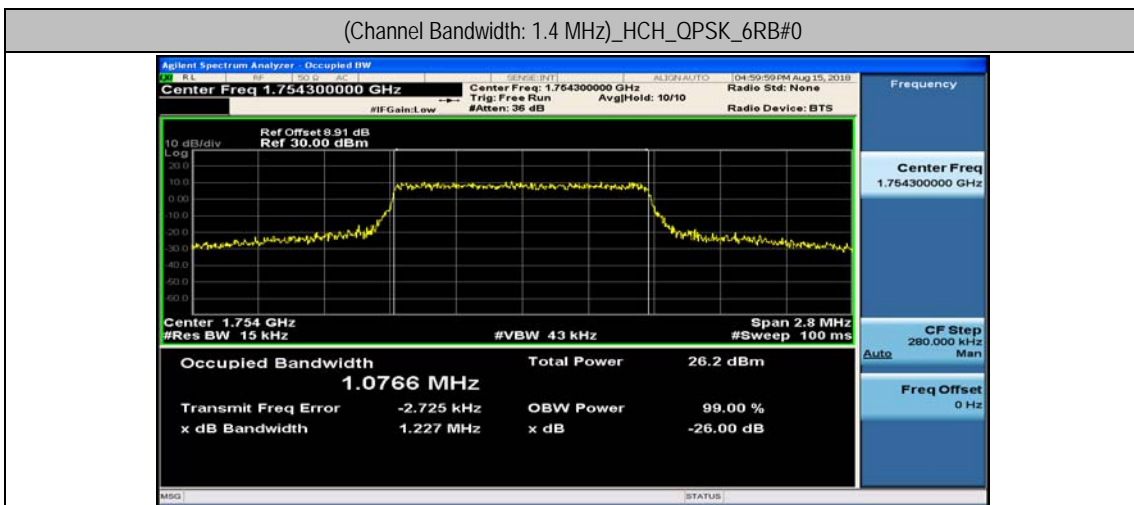

Test Graphs

Channel Bandwidth: 1.4 MHz