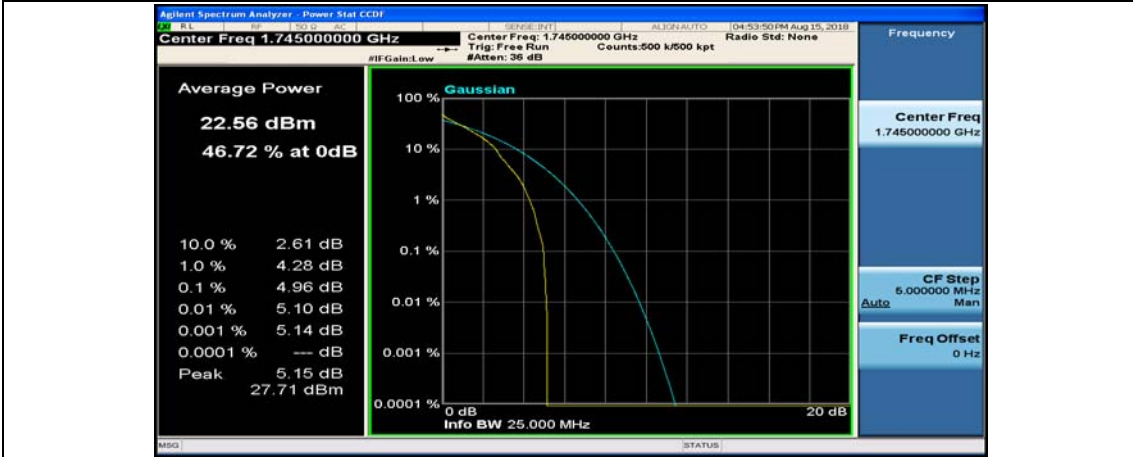

(Channel Bandwidth:20 MHz)_HCH_QPSK_1RB#0

(Channel Bandwidth:20 MHz)_HCH_QPSK_1RB#49