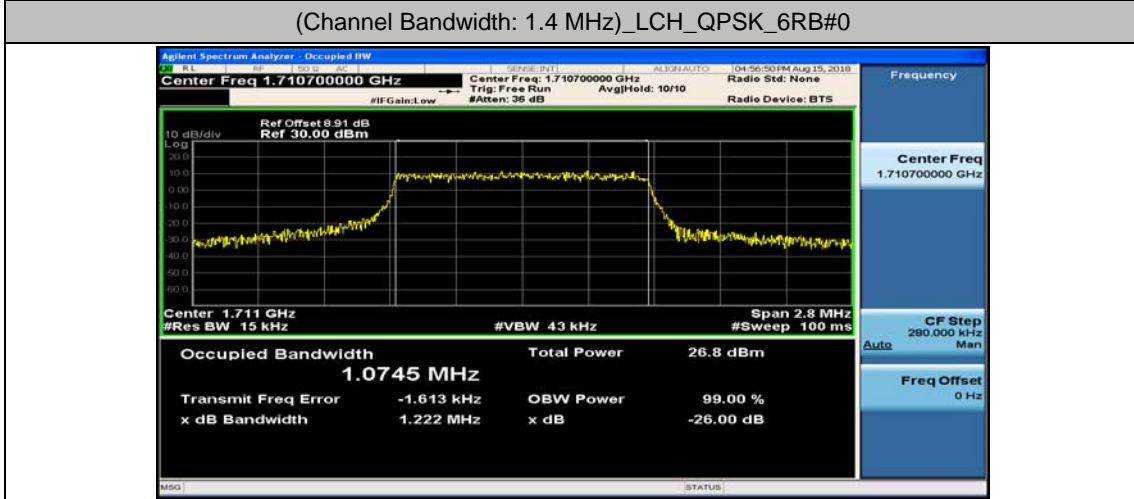

Test Graphs

Channel Bandwidth: 1.4 MHz