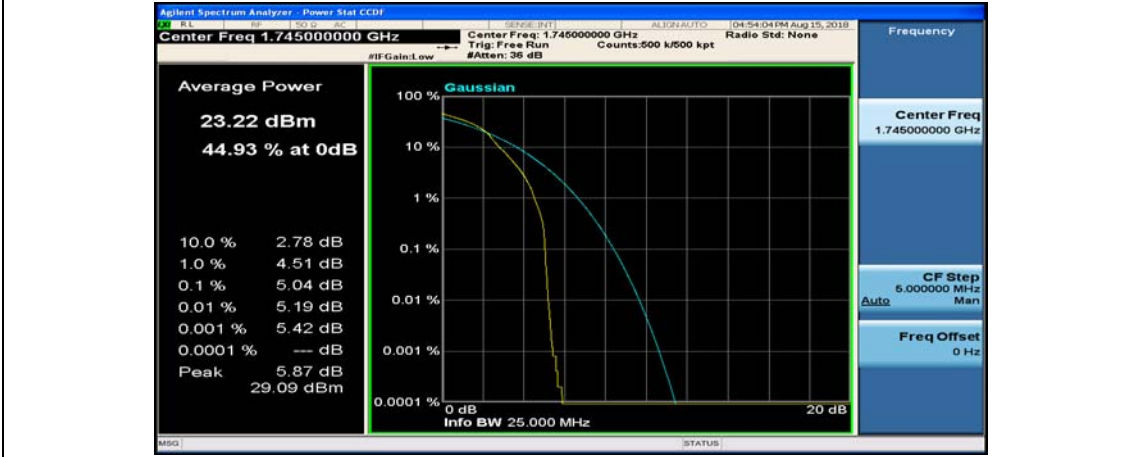

(Channel Bandwidth:20 MHz)_HCH_16QAM_1RB#0