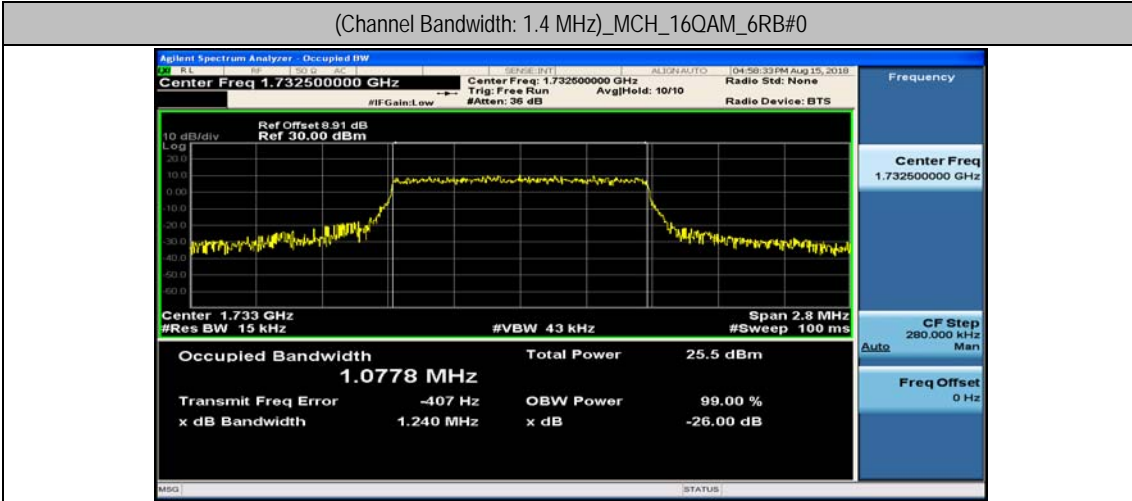

Channel Bandwidth: 20 MHz

Channel Bandwidth: 20 MHz						
Modulation	Channel	RB Configuration		Occupied Bandwidth (MHz)	26dB Bandwidth (MHz)	Verdict
		Size	Offset			
QPSK	LCH	100	0	17.861	18.69	PASS
	MCH	100	0	17.890	18.87	PASS
	HCH	100	0	17.884	18.82	PASS
16QAM	LCH	100	0	17.853	18.68	PASS
	MCH	100	0	17.865	18.85	PASS
	HCH	100	0	17.856	18.73	PASS

Test Graphs

Channel Bandwidth: 1.4 MHz

(Channel Bandwidth: 1.4 MHz)_LCH_16QAM_6RB#0

(Channel Bandwidth: 1.4 MHz)_MCH_16QAM_6RB#0

(Channel Bandwidth: 1.4 MHz)_HCH_16QAM_6RB#0

Channel Bandwidth: 3 MHz