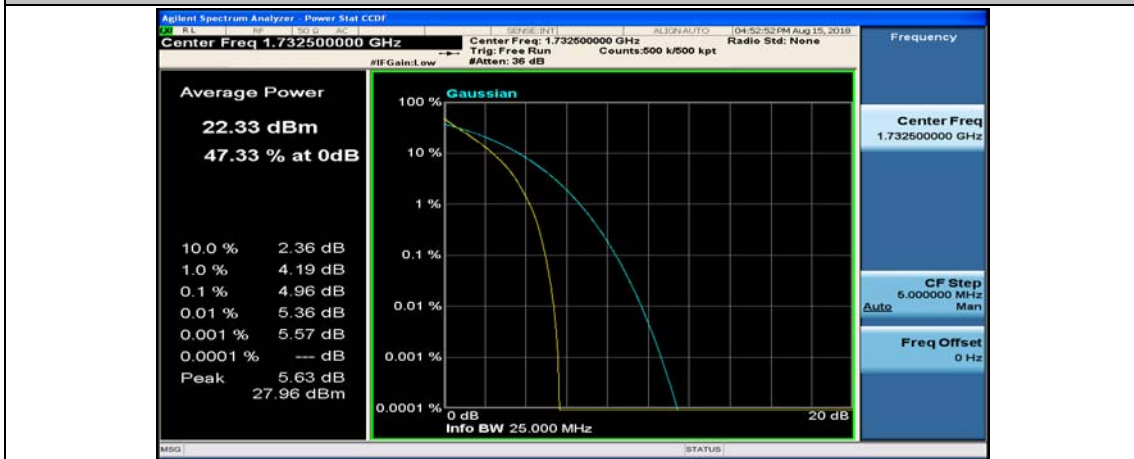

(Channel Bandwidth:20 MHz)_MCH_QPSK_50RB#25