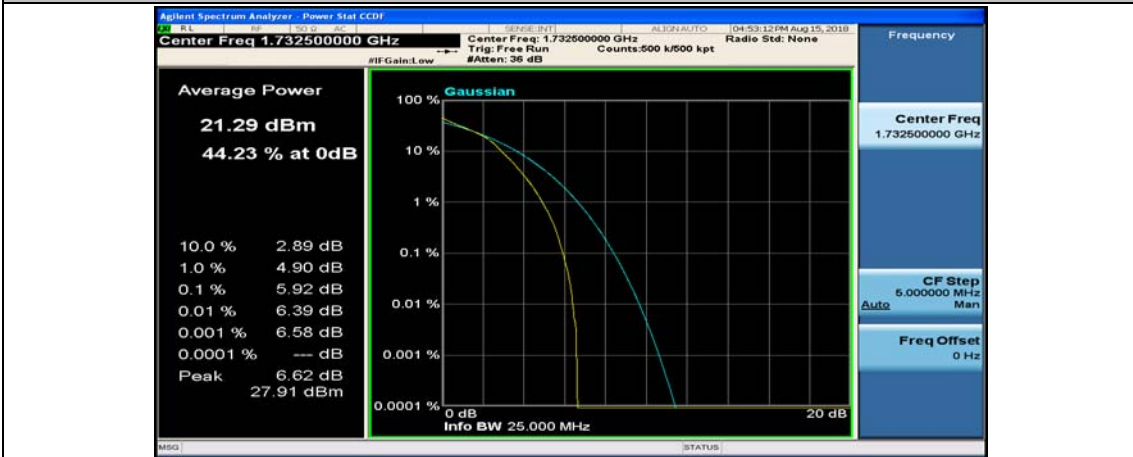

(Channel Bandwidth:20 MHz)_MCH_16QAM_50RB#25