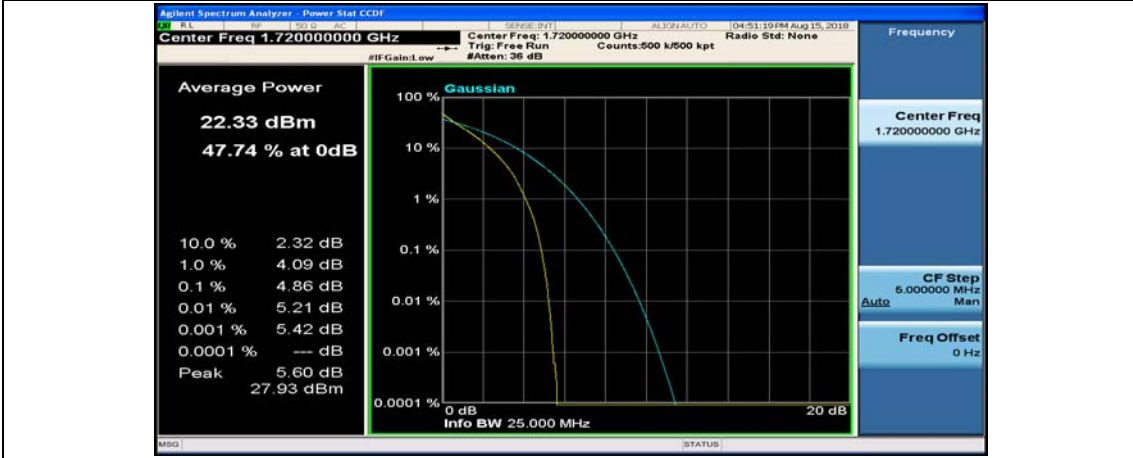

(Channel Bandwidth:15 MHz)_HCH_16QAM_37RB#0

(Channel Bandwidth:15 MHz)_HCH_16QAM_37RB#18

(Channel Bandwidth:15 MHz)_HCH_16QAM_37RB#38

(Channel Bandwidth:15 MHz)_HCH_16QAM_75RB#0

Channel Bandwidth: 20 MHz

(Channel Bandwidth:20 MHz)_LCH_QPSK_50RB#25