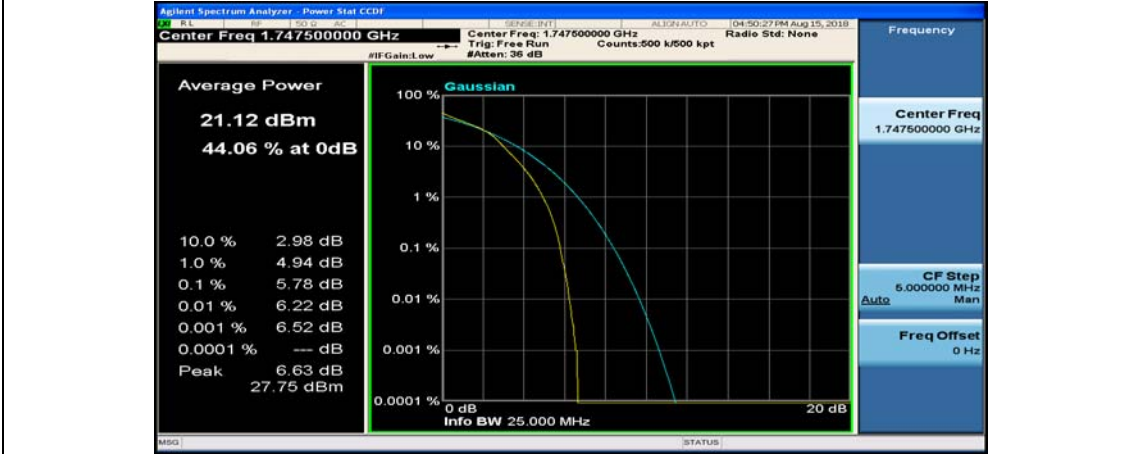

(Channel Bandwidth:15 MHz)_HCH_16QAM_37RB#0

(Channel Bandwidth:15 MHz)_HCH_16QAM_37RB#18

(Channel Bandwidth:15 MHz)_HCH_16QAM_37RB#38

(Channel Bandwidth:15 MHz)_HCH_16QAM_75RB#0

Channel Bandwidth: 20 MHz

(Channel Bandwidth:20 MHz)_LCH_QPSK_50RB#25