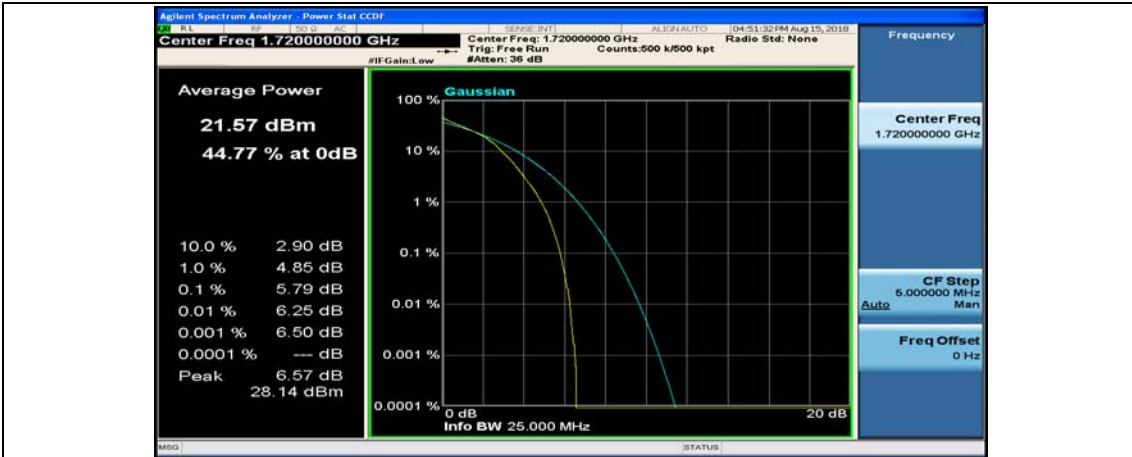

(Channel Bandwidth:20 MHz)_HCH_QPSK_100RB#0

(Channel Bandwidth:20 MHz)_LCH_16QAM_1RB#0

(Channel Bandwidth:20 MHz)_LCH_16QAM_1RB#49

(Channel Bandwidth:20 MHz)_LCH_16QAM_1RB#99

(Channel Bandwidth:20 MHz)_LCH_16QAM_50RB#0