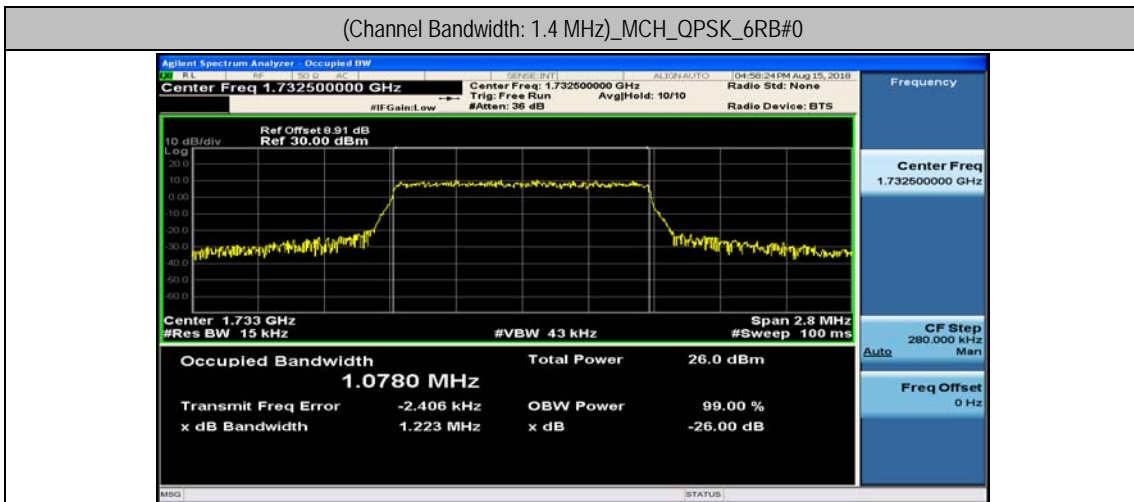

Test Graphs

Channel Bandwidth: 1.4 MHz