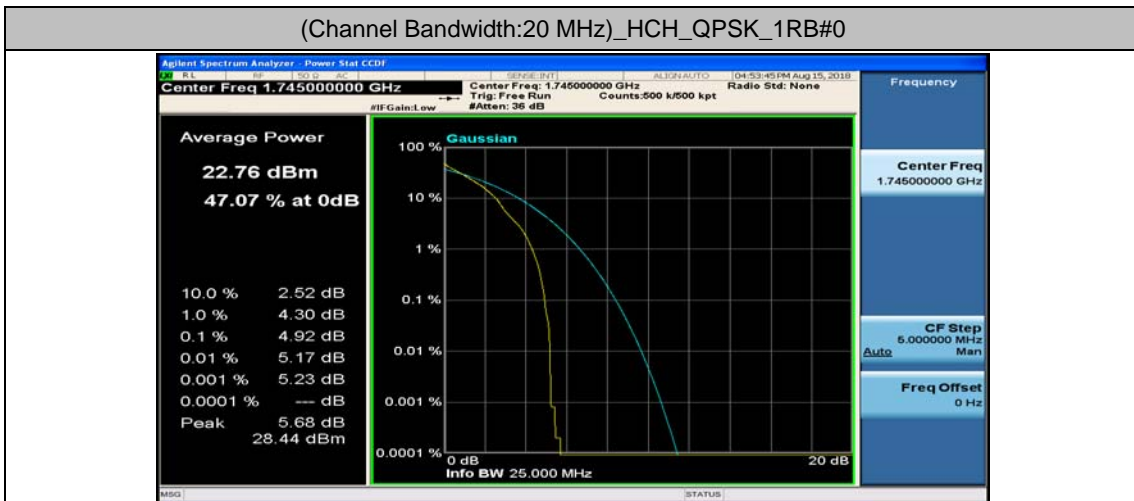

(Channel Bandwidth:20 MHz)_MCH_QPSK_50RB#0

(Channel Bandwidth:20 MHz)_MCH_QPSK_50RB#25

(Channel Bandwidth:20 MHz)_MCH_QPSK_50RB#50

(Channel Bandwidth:20 MHz)_MCH_QPSK_100RB#0

(Channel Bandwidth:20 MHz)_HCH_QPSK_1RB#0