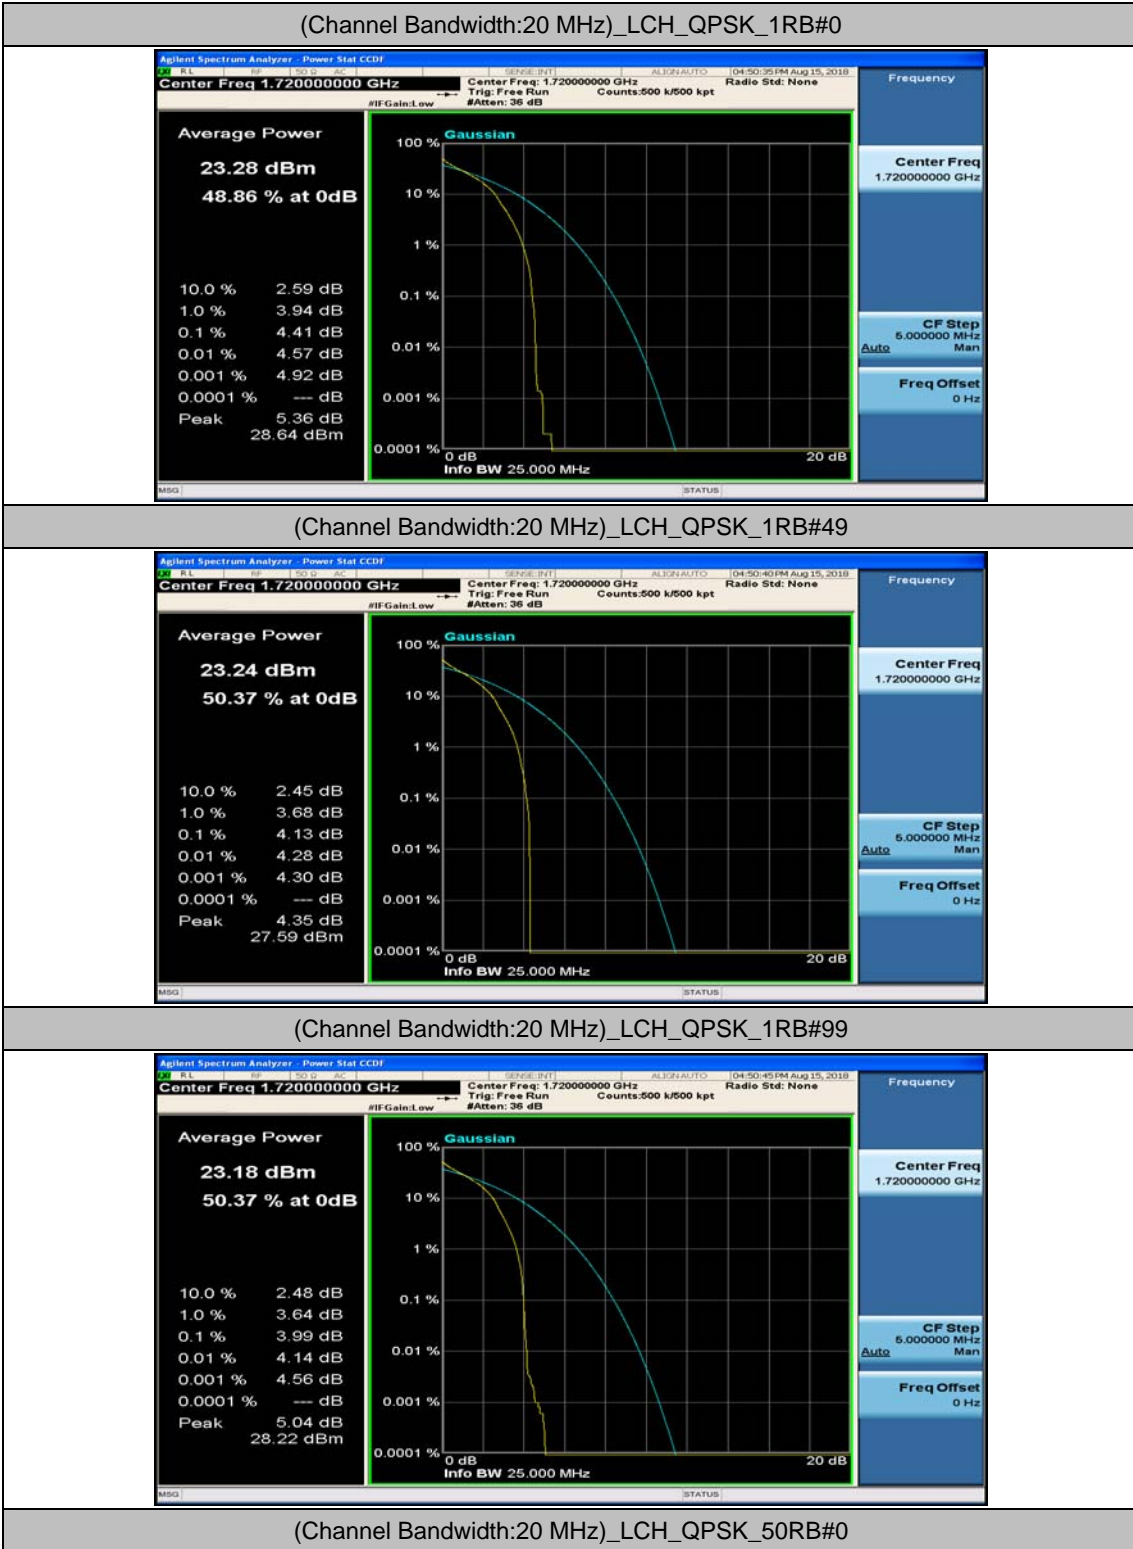

(Channel Bandwidth:15 MHz)_HCH_16QAM_37RB#0

(Channel Bandwidth:15 MHz)_HCH_16QAM_37RB#18

(Channel Bandwidth:15 MHz)_HCH_16QAM_37RB#38

(Channel Bandwidth:15 MHz)_HCH_16QAM_75RB#0

Channel Bandwidth: 20 MHz

(Channel Bandwidth:20 MHz)_LCH_QPSK_50RB#25

(Channel Bandwidth:20 MHz)_LCH_QPSK_50RB#50

(Channel Bandwidth:20 MHz)_LCH_QPSK_100RB#0

(Channel Bandwidth:20 MHz)_MCH_QPSK_1RB#0

(Channel Bandwidth:20 MHz)_MCH_QPSK_1RB#49

(Channel Bandwidth:20 MHz)_MCH_QPSK_1RB#99