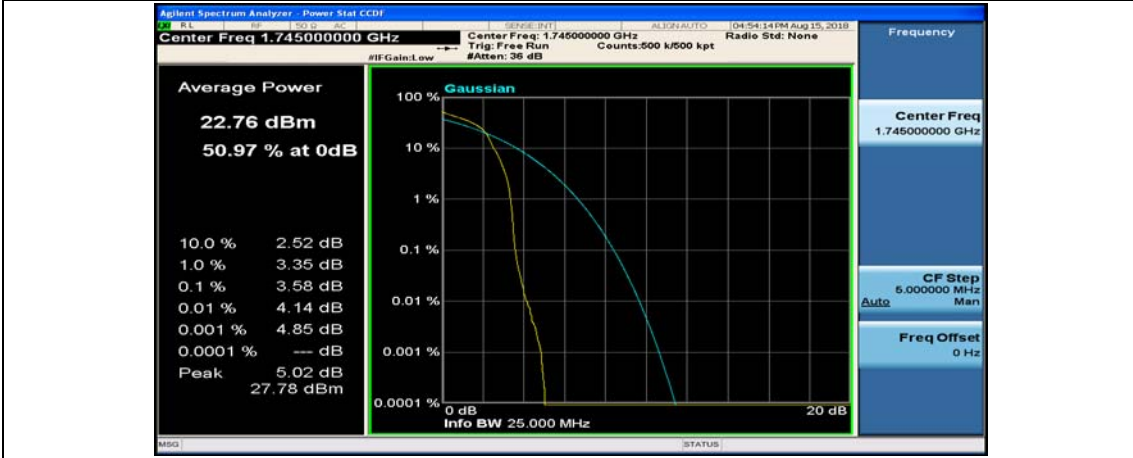

(Channel Bandwidth:20 MHz)_HCH_16QAM_1RB#99