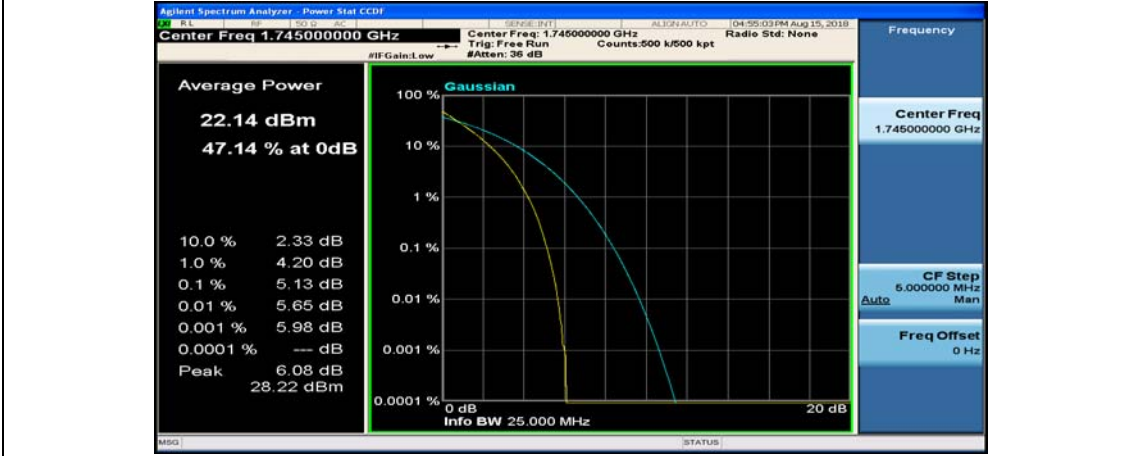

(Channel Bandwidth:20 MHz)_HCH_QPSK_100RB#0