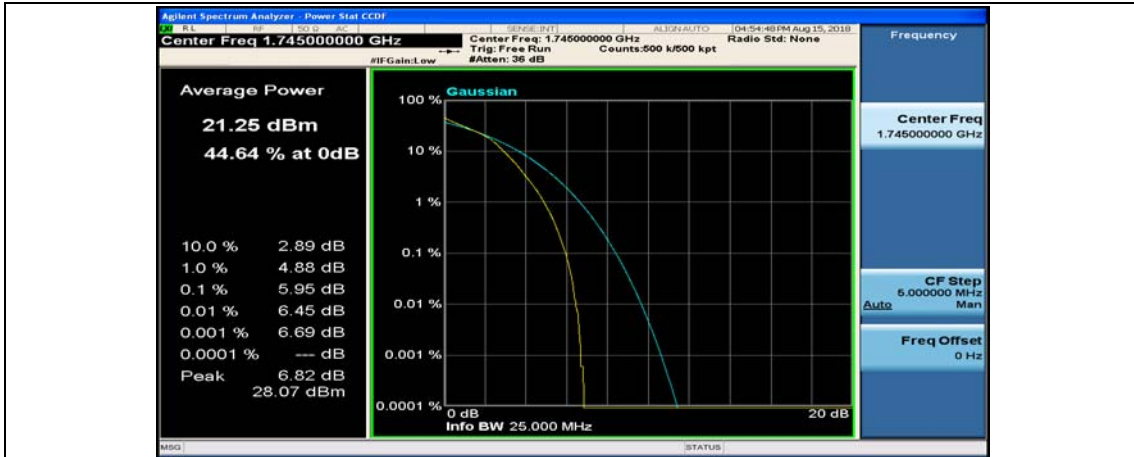

(Channel Bandwidth:20 MHz)_HCH_16QAM_1RB#0

(Channel Bandwidth:20 MHz)_HCH_16QAM_1RB#49

(Channel Bandwidth:20 MHz)_HCH_16QAM_1RB#99

(Channel Bandwidth:20 MHz)_HCH_16QAM_50RB#0

(Channel Bandwidth:20 MHz)_HCH_16QAM_50RB#25