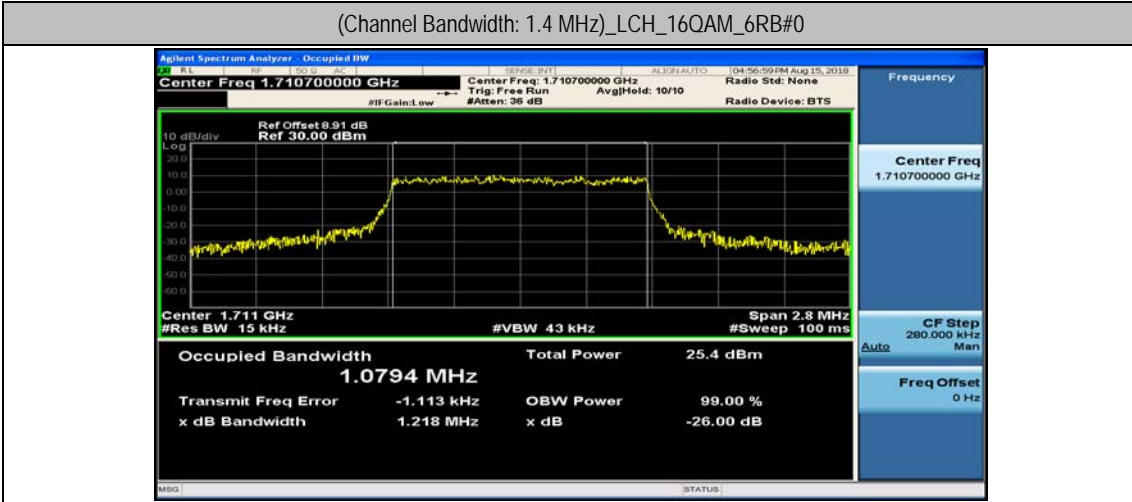

(Channel Bandwidth: 1.4 MHz)_MCH_16QAM_6RB#0

(Channel Bandwidth: 1.4 MHz)_LCH_16QAM_6RB#0