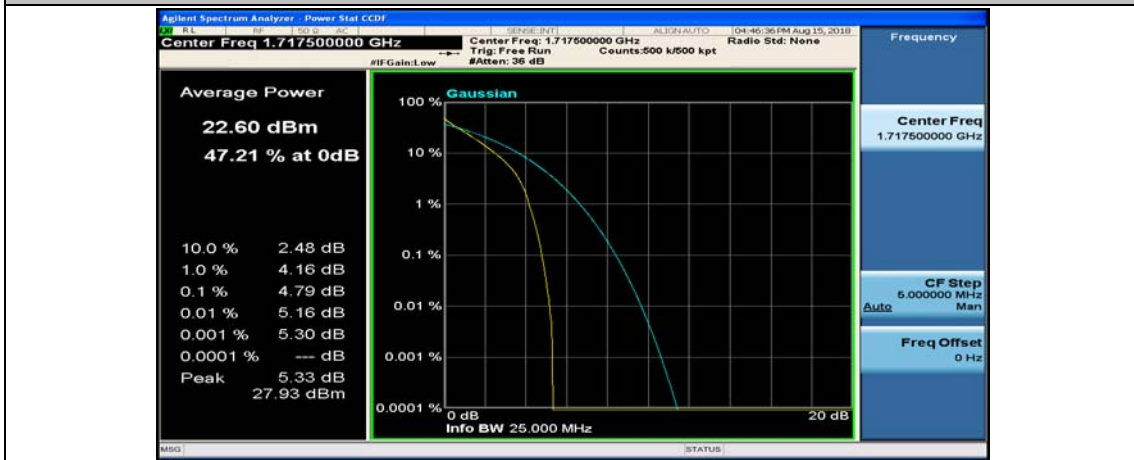

Channel Bandwidth: 10 MHz_HCH_16QAM_1RB#24

Channel Bandwidth: 15 MHz

(Channel Bandwidth:15 MHz)_LCH_QPSK_37RB#18

(Channel Bandwidth:15 MHz)_LCH_QPSK_37RB#38

(Channel Bandwidth:15 MHz)_LCH_QPSK_75RB#0

(Channel Bandwidth:15 MHz)_MCH_QPSK_1RB#0