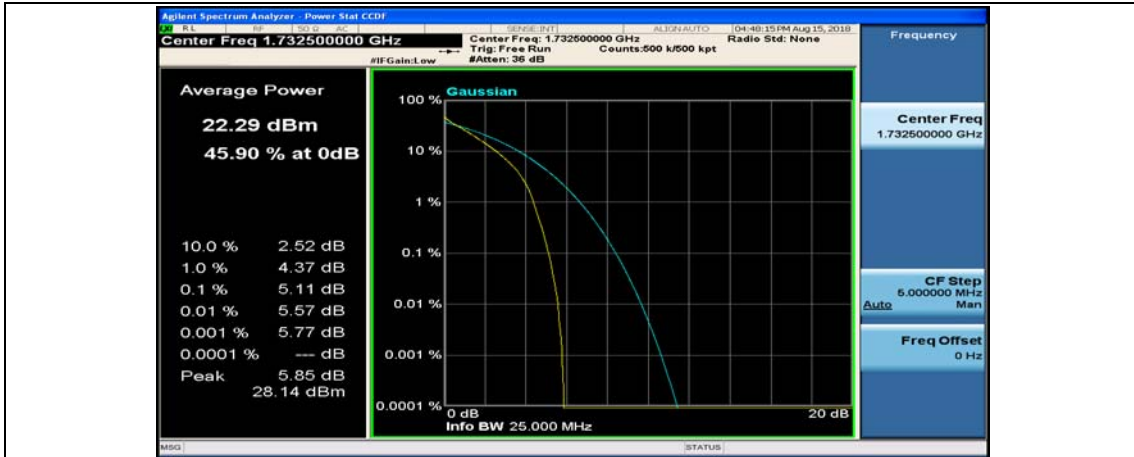

(Channel Bandwidth:15 MHz)_MCH_QPSK_1RB#37

(Channel Bandwidth:15 MHz)_MCH_QPSK_1RB#74

(Channel Bandwidth:15 MHz)_MCH_QPSK_37RB#0

(Channel Bandwidth:15 MHz)_MCH_QPSK_37RB#18

(Channel Bandwidth:15 MHz)_MCH_QPSK_37RB#38