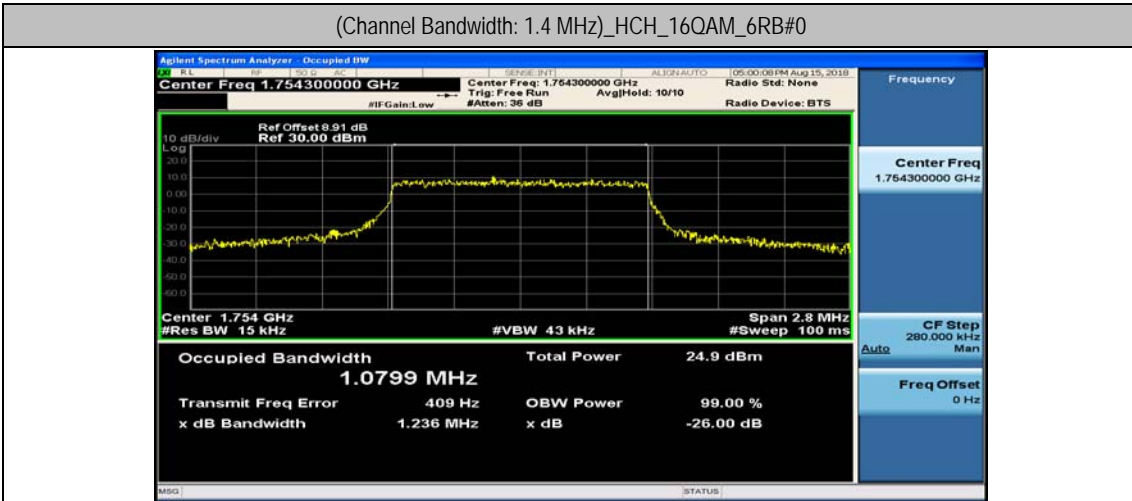

Channel Bandwidth: 20 MHz

Channel Bandwidth: 20 MHz						
Modulation	Channel	RB Configuration		Occupied Bandwidth (MHz)	26dB Bandwidth (MHz)	Verdict
		Size	Offset			
QPSK	LCH	100	0	17.861	18.69	PASS
	MCH	100	0	17.890	18.87	PASS
	HCH	100	0	17.884	18.82	PASS
16QAM	LCH	100	0	17.853	18.68	PASS
	MCH	100	0	17.865	18.85	PASS
	HCH	100	0	17.856	18.73	PASS

Test Graphs

Channel Bandwidth: 1.4 MHz

(Channel Bandwidth: 1.4 MHz)_LCH_16QAM_6RB#0

(Channel Bandwidth: 1.4 MHz)_MCH_16QAM_6RB#0

(Channel Bandwidth: 1.4 MHz)_HCH_16QAM_6RB#0

Channel Bandwidth: 3 MHz