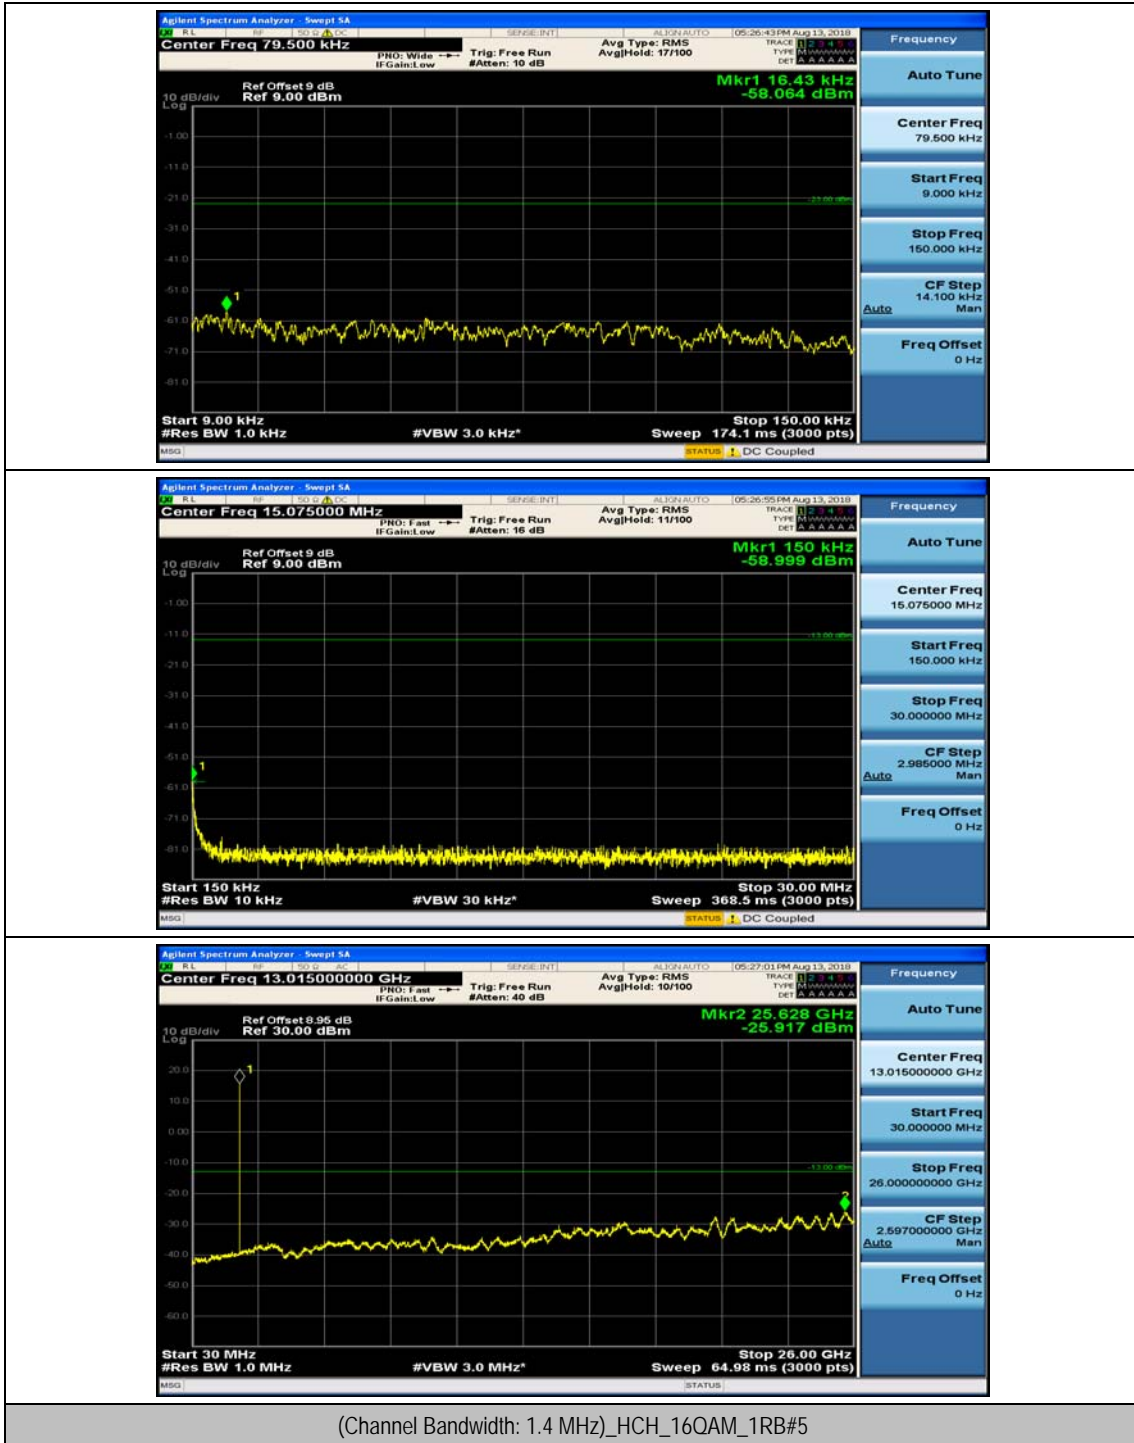

(Channel Bandwidth: 1.4 MHz)_HCH_16QAM_1RB#3