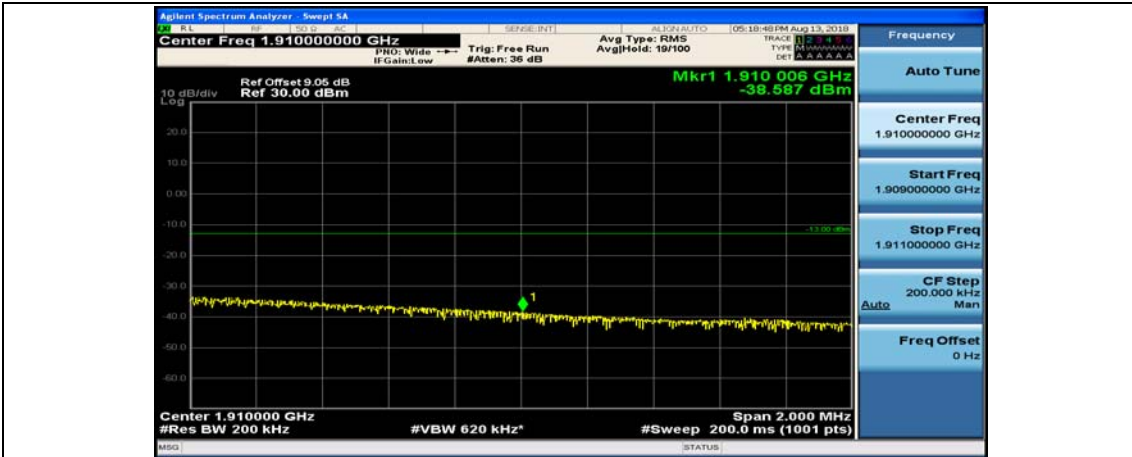

(Channel Bandwidth:20 MHz)_HCH_QPSK_50RB#0