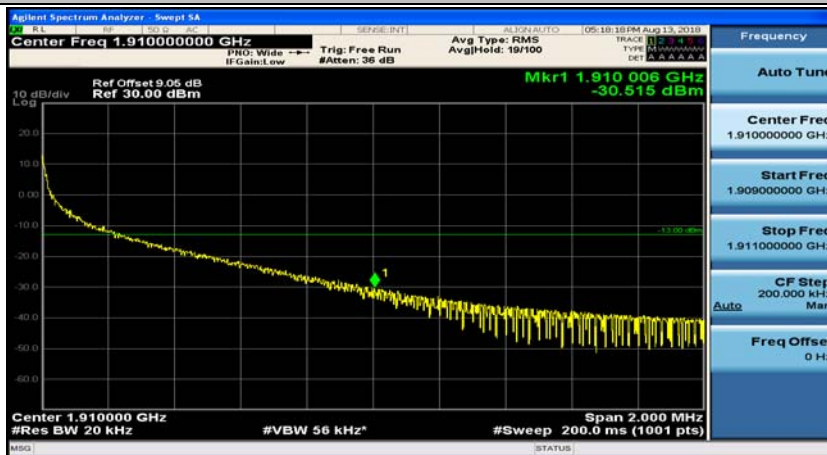

(Channel Bandwidth:20 MHz)_HCH_QPSK_1RB#99