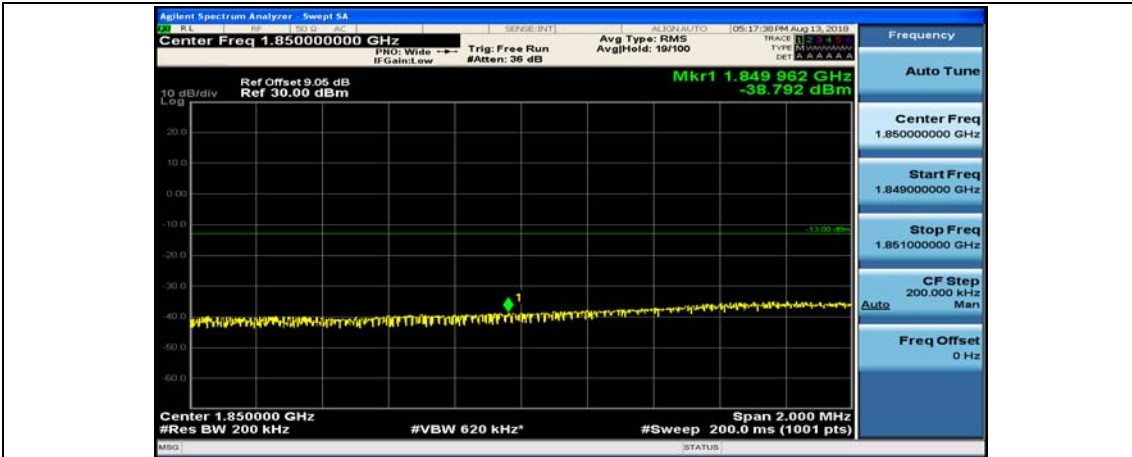

(Channel Bandwidth:20 MHz)_LCH_16QAM_50RB#50