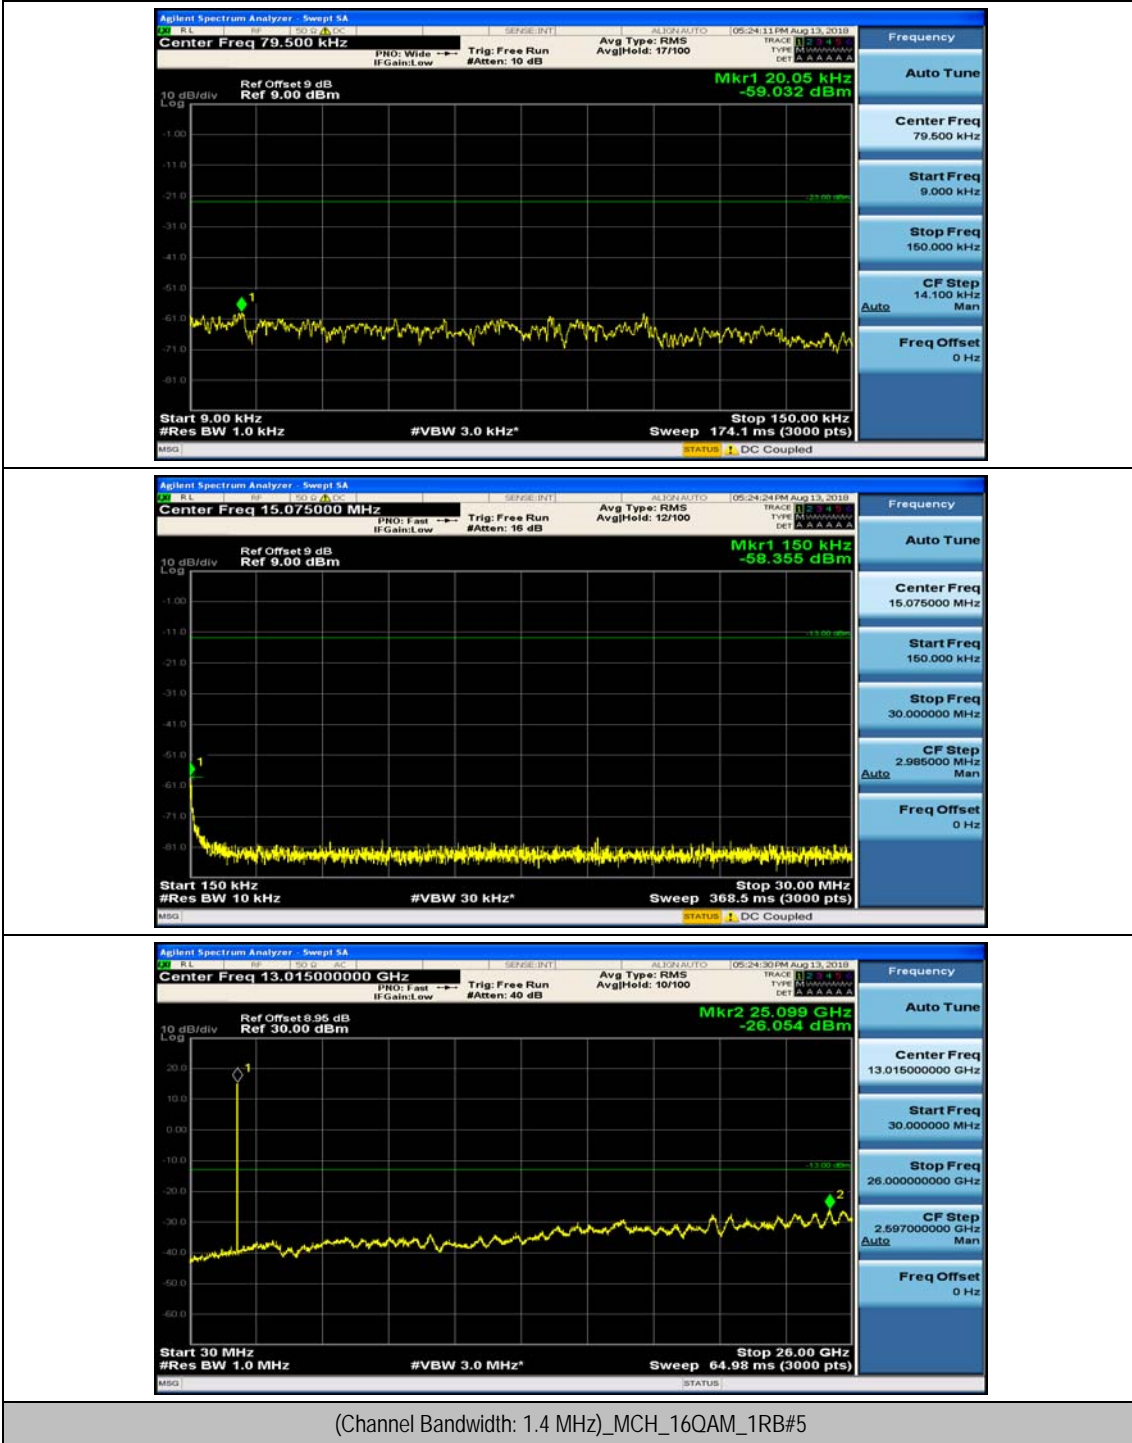

(Channel Bandwidth: 1.4 MHz)_HCH_QPSK_1RB#3

(Channel Bandwidth: 1.4 MHz)_LCH_16QAM_1RB#0

(Channel Bandwidth: 1.4 MHz)_LCH_16QAM_1RB#3

(Channel Bandwidth: 1.4 MHz)_MCH_16QAM_1RB#0

(Channel Bandwidth: 1.4 MHz)_MCH_16QAM_1RB#3