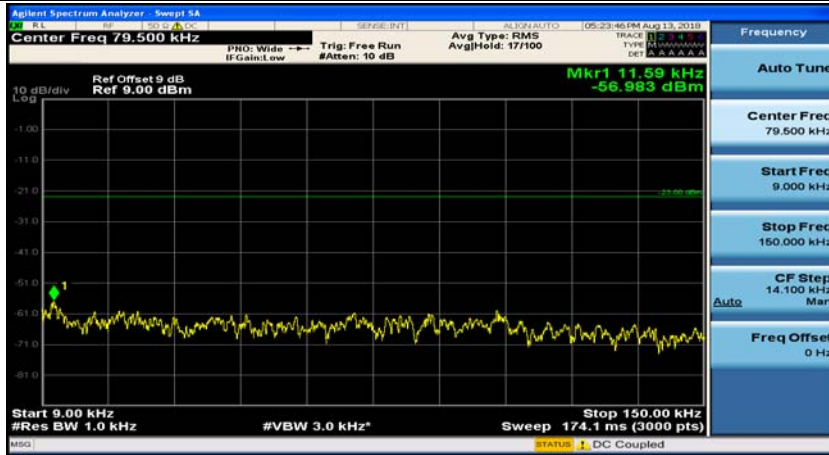

(Channel Bandwidth: 1.4 MHz)_HCH_QPSK_1RB#3

(Channel Bandwidth: 1.4 MHz)_LCH_16QAM_1RB#0

(Channel Bandwidth: 1.4 MHz)_LCH_16QAM_1RB#3

(Channel Bandwidth: 1.4 MHz)_MCH_16QAM_1RB#0

(Channel Bandwidth: 1.4 MHz)_MCH_16QAM_1RB#3