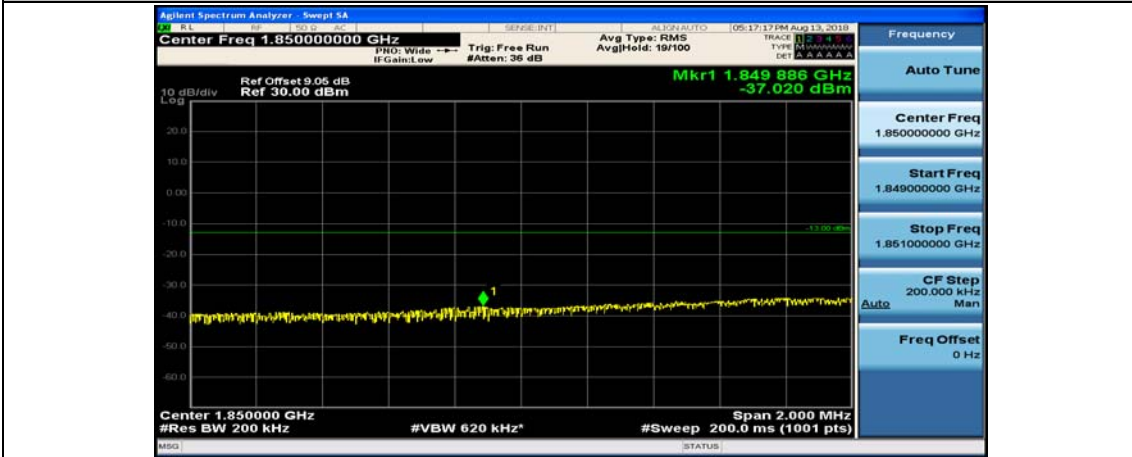

(Channel Bandwidth:20 MHz)_LCH_QPSK_50RB#50