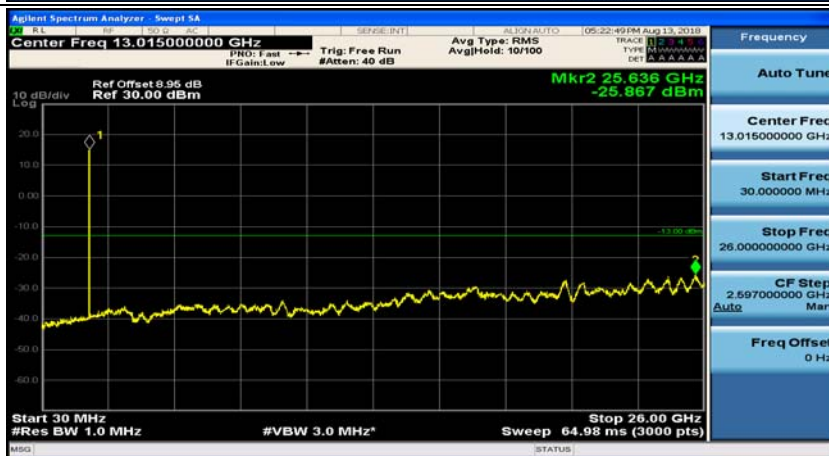

Appendix E: Conducted Spurious Emission

Test Graphs

Channel Bandwidth: 1.4 MHz

(Channel Bandwidth: 1.4 MHz)_MCH_QPSK_1RB#0

(Channel Bandwidth: 1.4 MHz)_MCH_QPSK_1RB#3

(Channel Bandwidth: 1.4 MHz)_HCH_QPSK_1RB#0