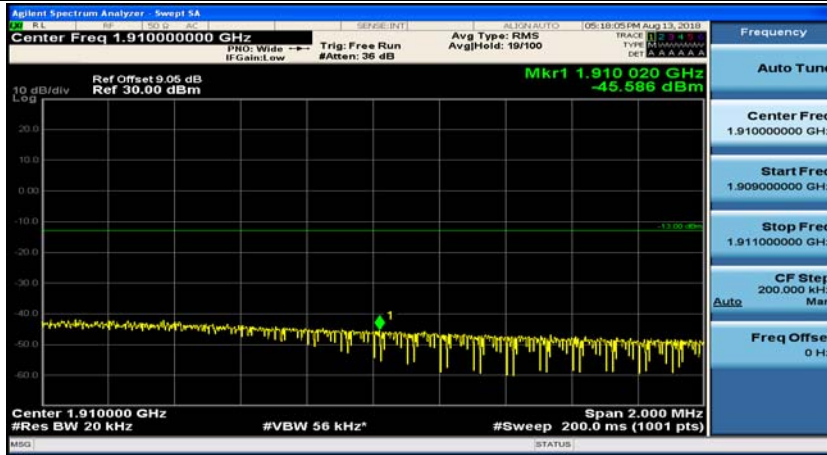

(Channel Bandwidth:20 MHz)_LCH_QPSK_50RB#0

(Channel Bandwidth:20 MHz)_LCH_QPSK_50RB#25

(Channel Bandwidth:20 MHz)_LCH_QPSK_50RB#50

(Channel Bandwidth:20 MHz)_LCH_QPSK_100RB#0

(Channel Bandwidth:20 MHz)_HCH_QPSK_1RB#0