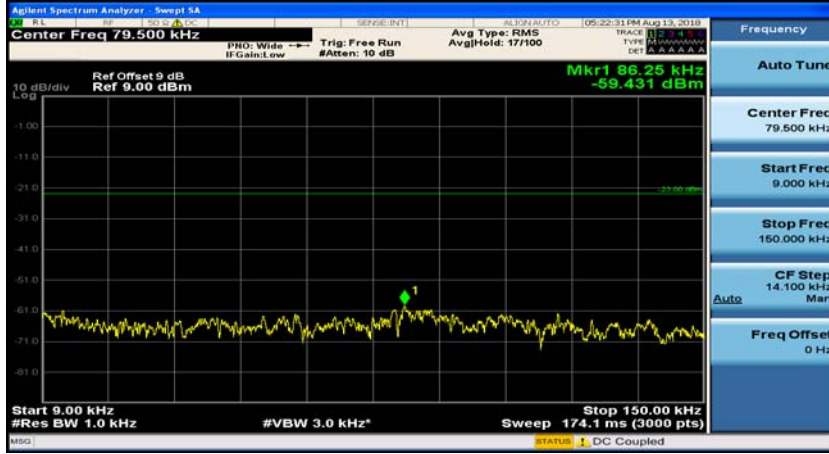

Appendix E: Conducted Spurious Emission

Test Graphs

Channel Bandwidth: 1.4 MHz

(Channel Bandwidth: 1.4 MHz)_MCH_QPSK_1RB#0

(Channel Bandwidth: 1.4 MHz)_MCH_QPSK_1RB#3

(Channel Bandwidth: 1.4 MHz)_HCH_QPSK_1RB#0