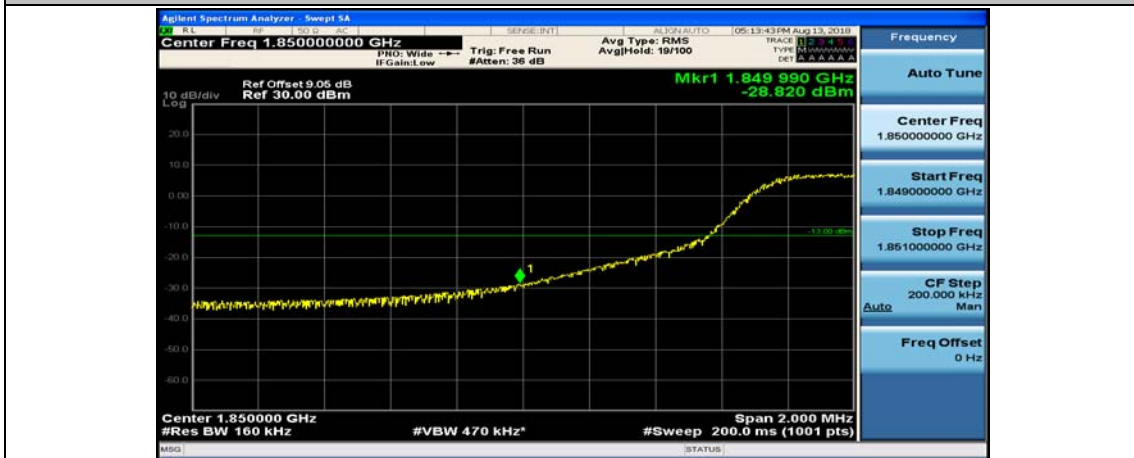

Channel Bandwidth: 10 MHz_HCH_16QAM_25RB#25

Channel Bandwidth: 10 MHz_HCH_16QAM_50RB#0

Channel Bandwidth: 15 MHz

(Channel Bandwidth:15 MHz)_LCH_QPSK_1RB#74

(Channel Bandwidth:15 MHz)_LCH_QPSK_37RB#0

(Channel Bandwidth:15 MHz)_LCH_QPSK_37RB#18