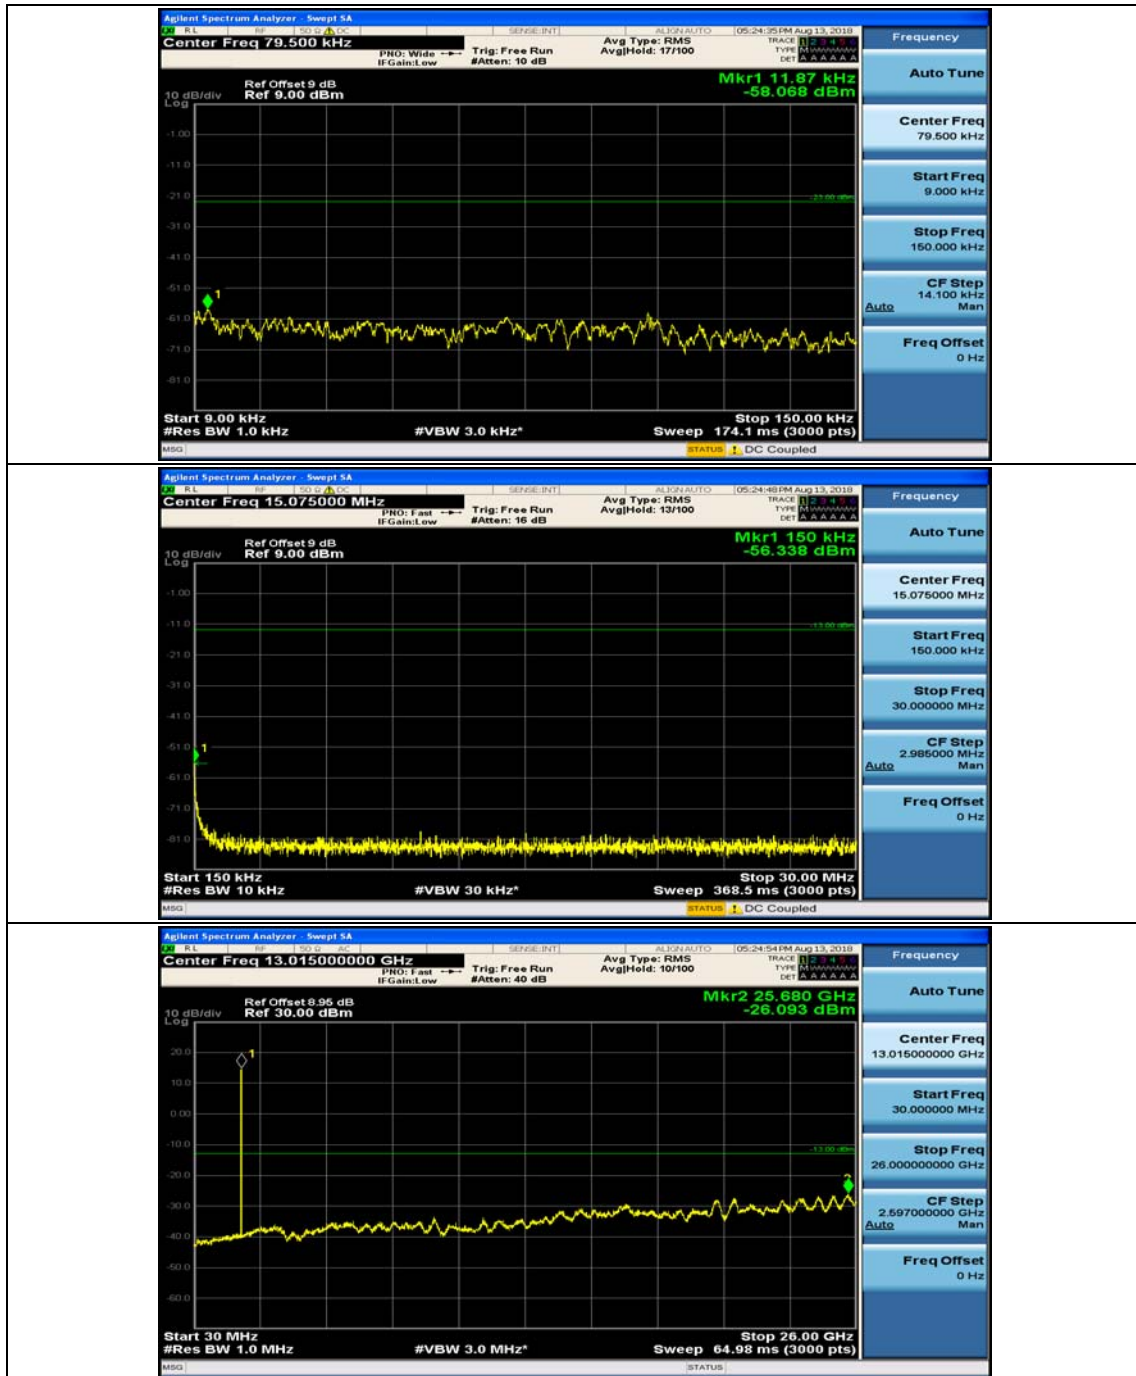

(Channel Bandwidth: 1.4 MHz)_HCH_QPSK_1RB#3

(Channel Bandwidth: 1.4 MHz)_LCH_16QAM_1RB#0

(Channel Bandwidth: 1.4 MHz)_LCH_16QAM_1RB#3

(Channel Bandwidth: 1.4 MHz)_MCH_16QAM_1RB#0

(Channel Bandwidth: 1.4 MHz)_MCH_16QAM_1RB#3