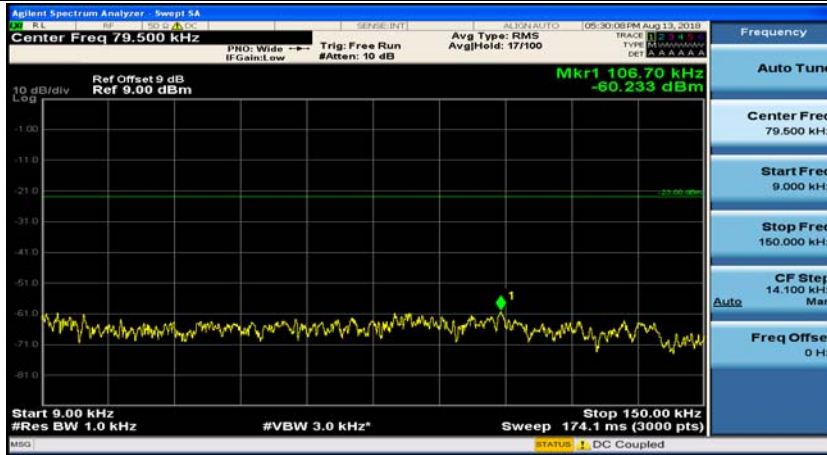

(Channel Bandwidth: 3 MHz)_MCH_QPSK_1RB#0