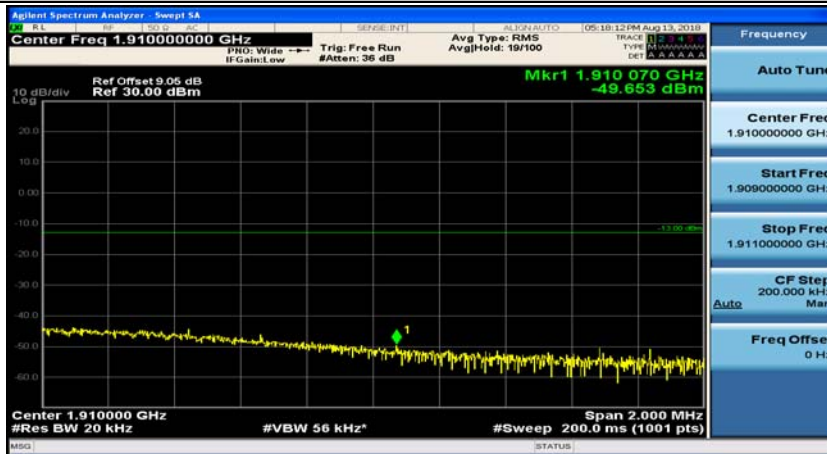

(Channel Bandwidth:20 MHz)_HCH_QPSK_1RB#49