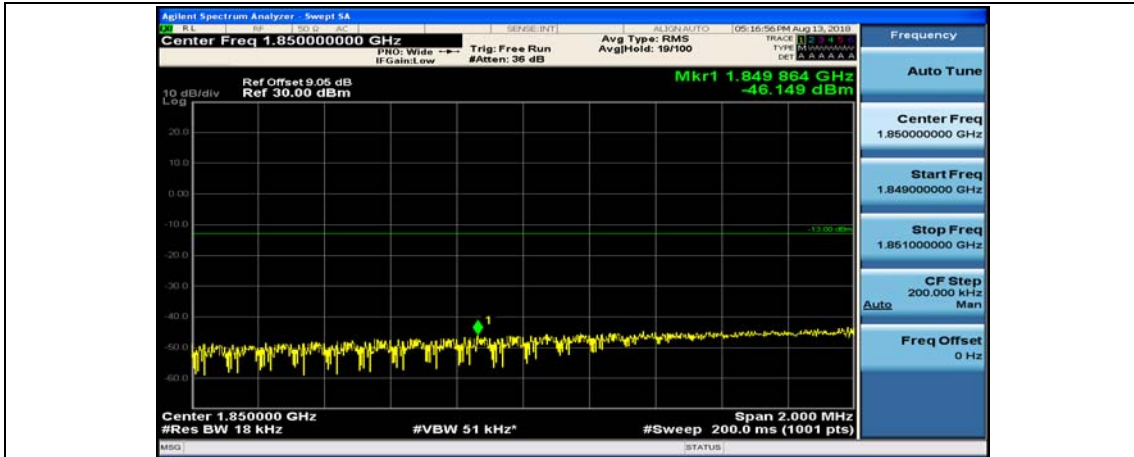

(Channel Bandwidth:20 MHz)_HCH_QPSK_100RB#0

(Channel Bandwidth:20 MHz)_LCH_16QAM_1RB#0

(Channel Bandwidth:20 MHz)_LCH_16QAM_1RB#49

(Channel Bandwidth:20 MHz)_LCH_16QAM_1RB#99

(Channel Bandwidth:20 MHz)_LCH_16QAM_50RB#0