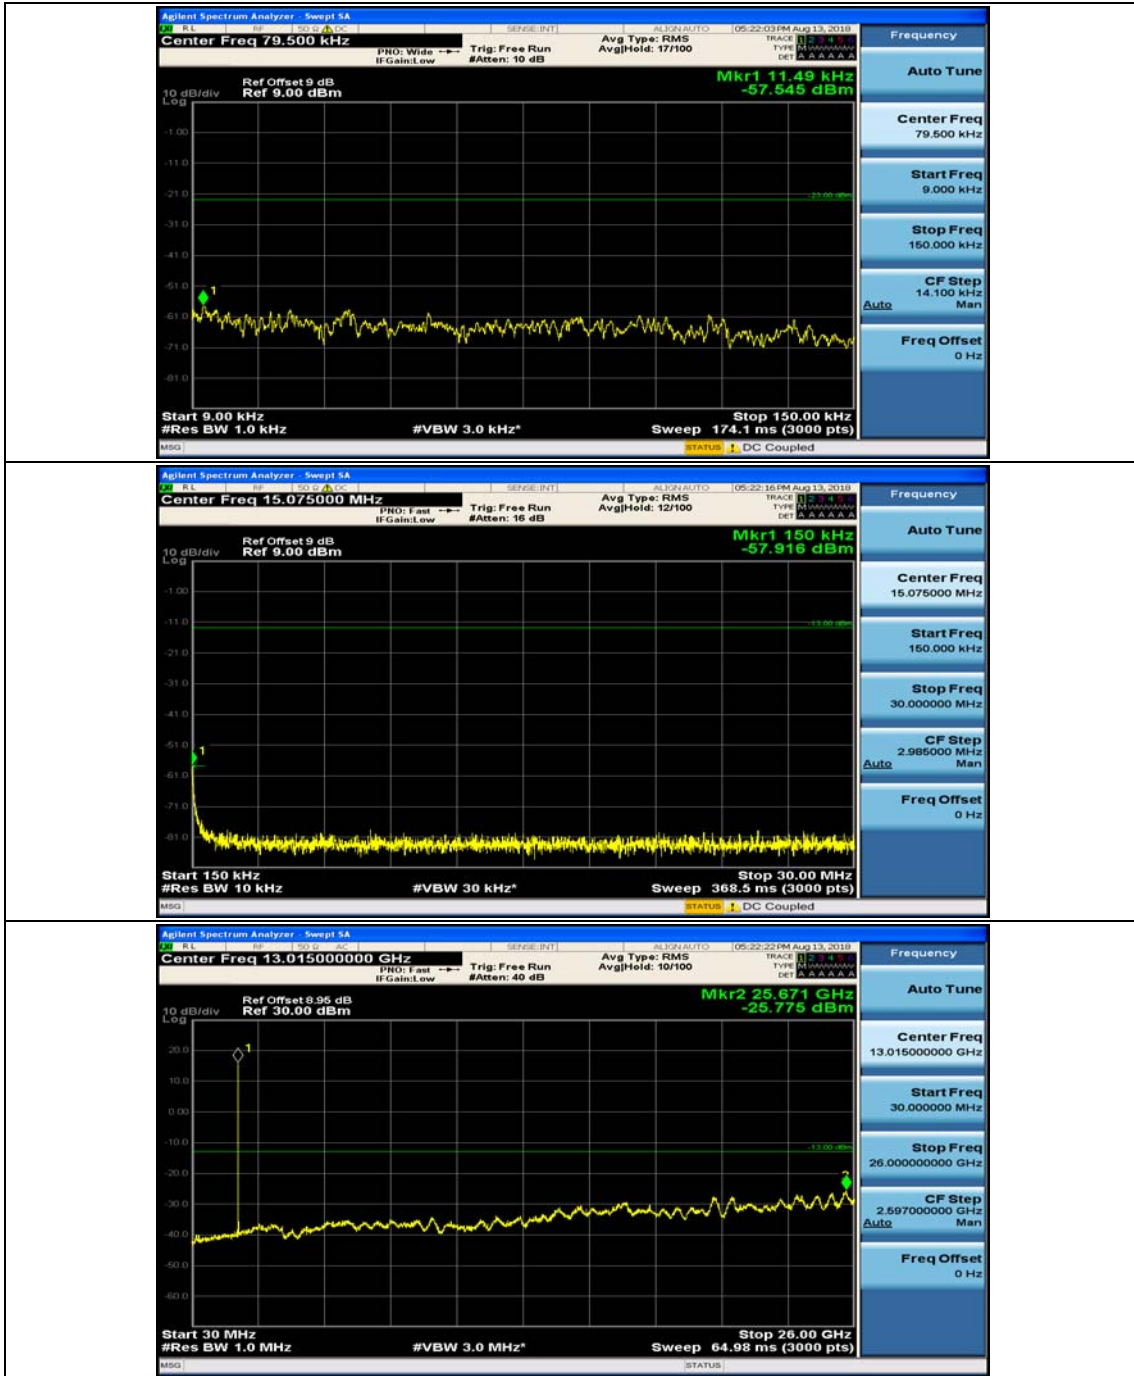

Appendix E: Conducted Spurious Emission

Test Graphs

Channel Bandwidth: 1.4 MHz

(Channel Bandwidth: 1.4 MHz)_MCH_QPSK_1RB#0

(Channel Bandwidth: 1.4 MHz)_MCH_QPSK_1RB#3

(Channel Bandwidth: 1.4 MHz)_HCH_QPSK_1RB#0

(Channel Bandwidth: 1.4 MHz)_HCH_QPSK_1RB#3

(Channel Bandwidth: 1.4 MHz)_LCH_16QAM_1RB#0

(Channel Bandwidth: 1.4 MHz)_LCH_16QAM_1RB#3

(Channel Bandwidth: 1.4 MHz)_MCH_16QAM_1RB#0

(Channel Bandwidth: 1.4 MHz)_MCH_16QAM_1RB#3