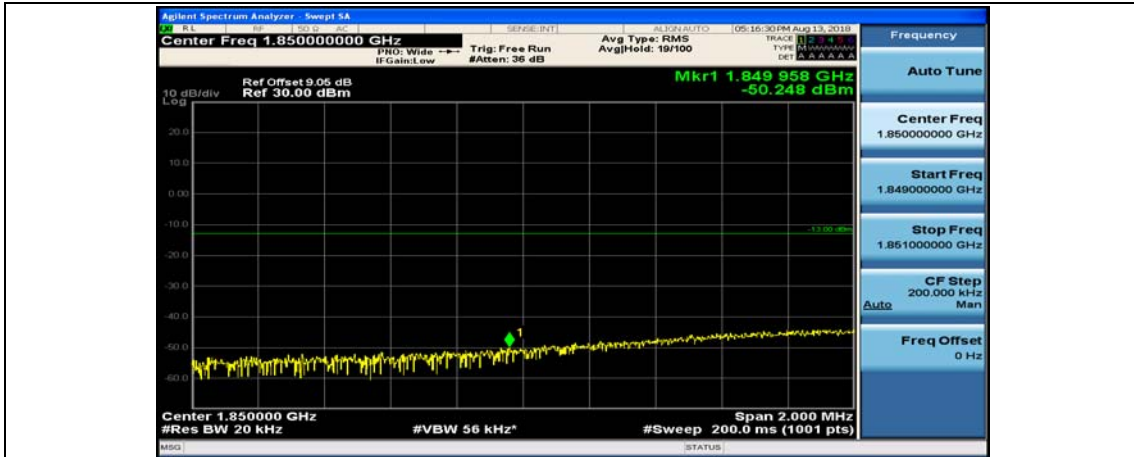

(Channel Bandwidth:15 MHz)_HCH_16QAM_37RB#18

(Channel Bandwidth:15 MHz)_HCH_16QAM_37RB#38

(Channel Bandwidth:15 MHz)_HCH_16QAM_75RB#0

Channel Bandwidth: 20 MHz

(Channel Bandwidth:20 MHz)_LCH_QPSK_1RB#49

(Channel Bandwidth:20 MHz)_LCH_QPSK_1RB#99