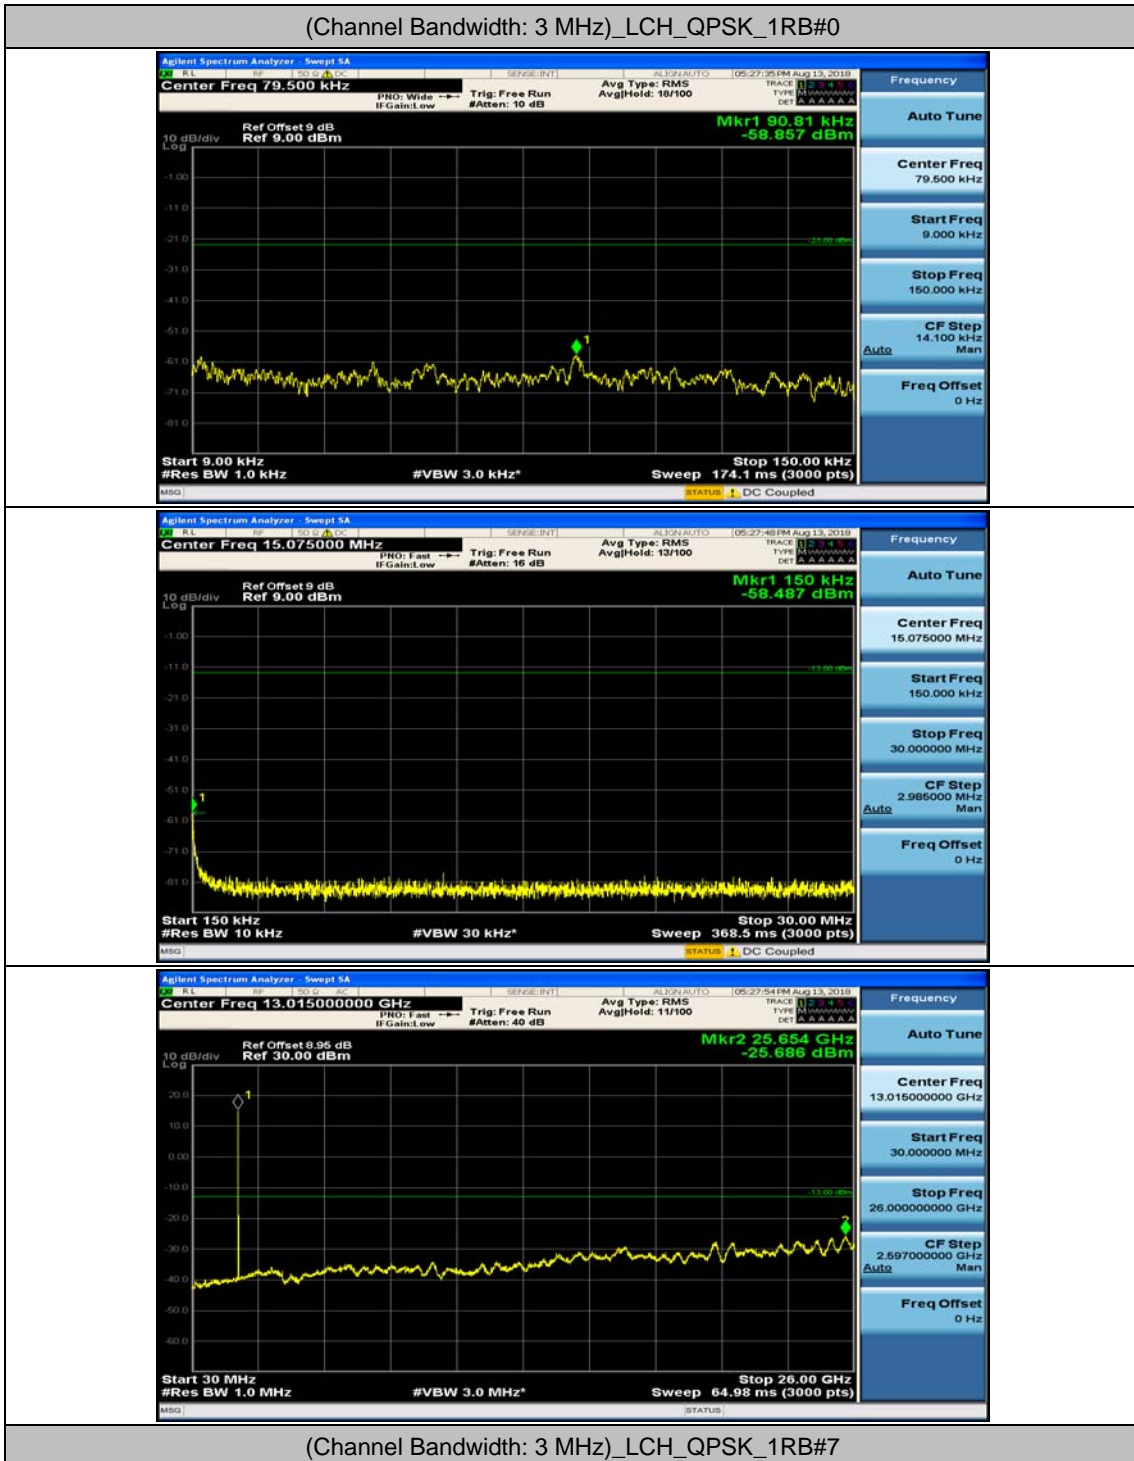

(Channel Bandwidth: 1.4 MHz)_HCH_16QAM_1RB#0

(Channel Bandwidth: 1.4 MHz)_HCH_16QAM_1RB#3

Channel Bandwidth: 3 MHz

(Channel Bandwidth: 3 MHz)_MCH_QPSK_1RB#0

(Channel Bandwidth: 3 MHz)_MCH_QPSK_1RB#7

(Channel Bandwidth: 3 MHz)_HCH_QPSK_1RB#0

(Channel Bandwidth: 3 MHz)_HCH_QPSK_1RB#7