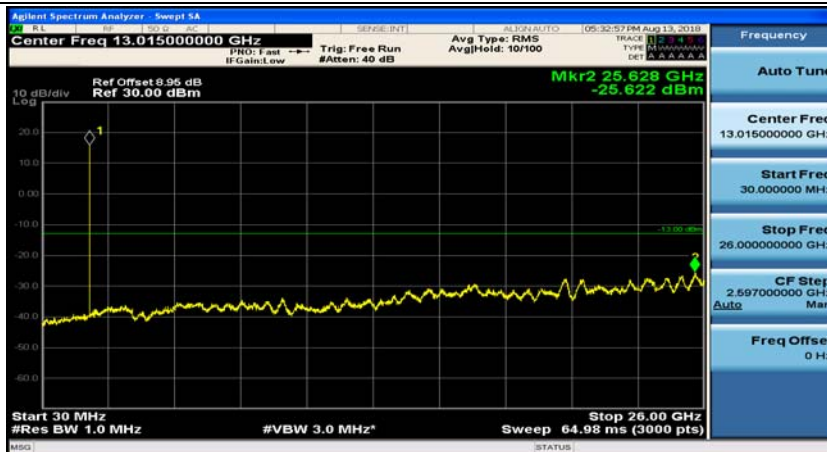

(Channel Bandwidth: 3 MHz)_HCH_QPSK_1RB#7