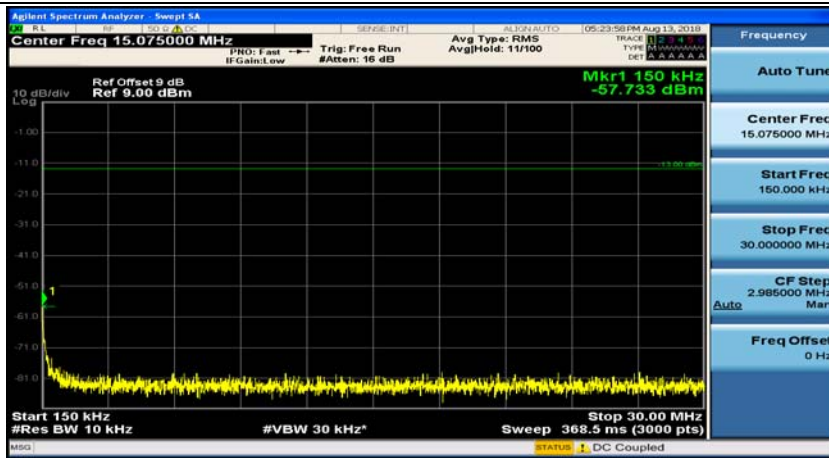

(Channel Bandwidth: 1.4 MHz)_HCH_QPSK_1RB#3

(Channel Bandwidth: 1.4 MHz)_LCH_16QAM_1RB#0

(Channel Bandwidth: 1.4 MHz)_LCH_16QAM_1RB#3

(Channel Bandwidth: 1.4 MHz)_MCH_16QAM_1RB#0

(Channel Bandwidth: 1.4 MHz)_MCH_16QAM_1RB#3