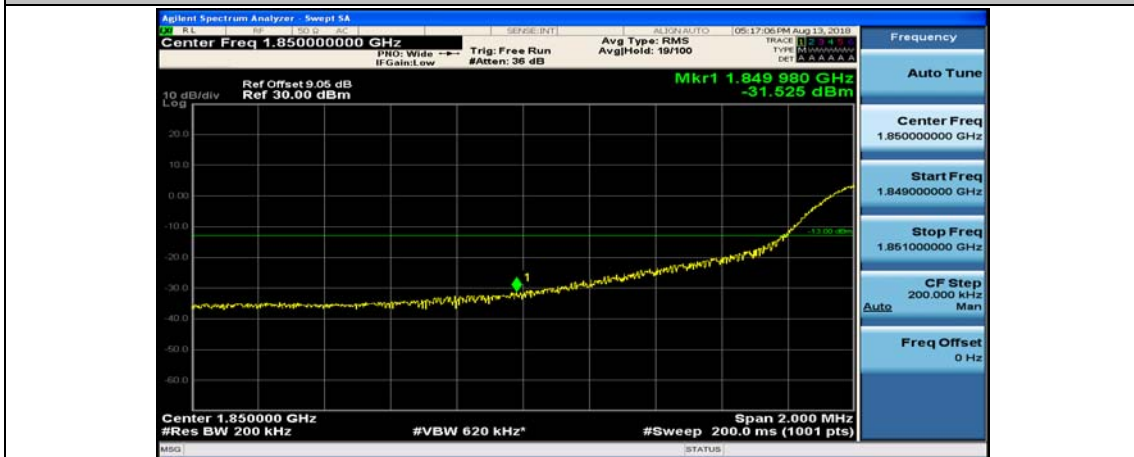

(Channel Bandwidth:20 MHz)_LCH_QPSK_50RB#0