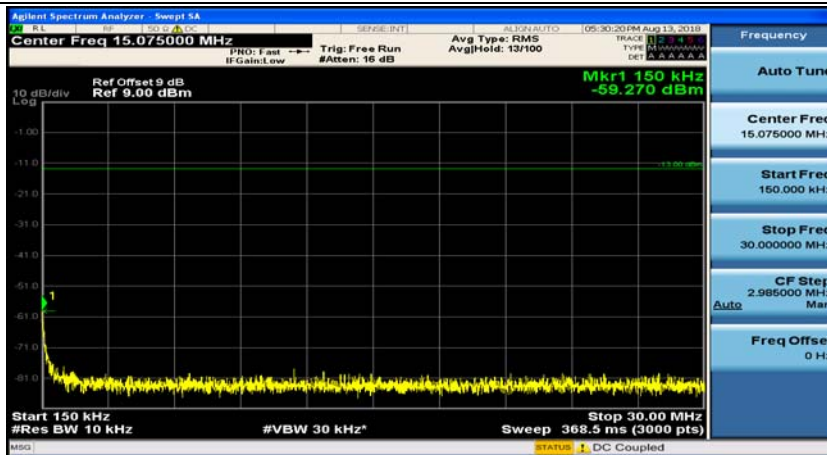

(Channel Bandwidth: 3 MHz)_MCH_QPSK_1RB#0