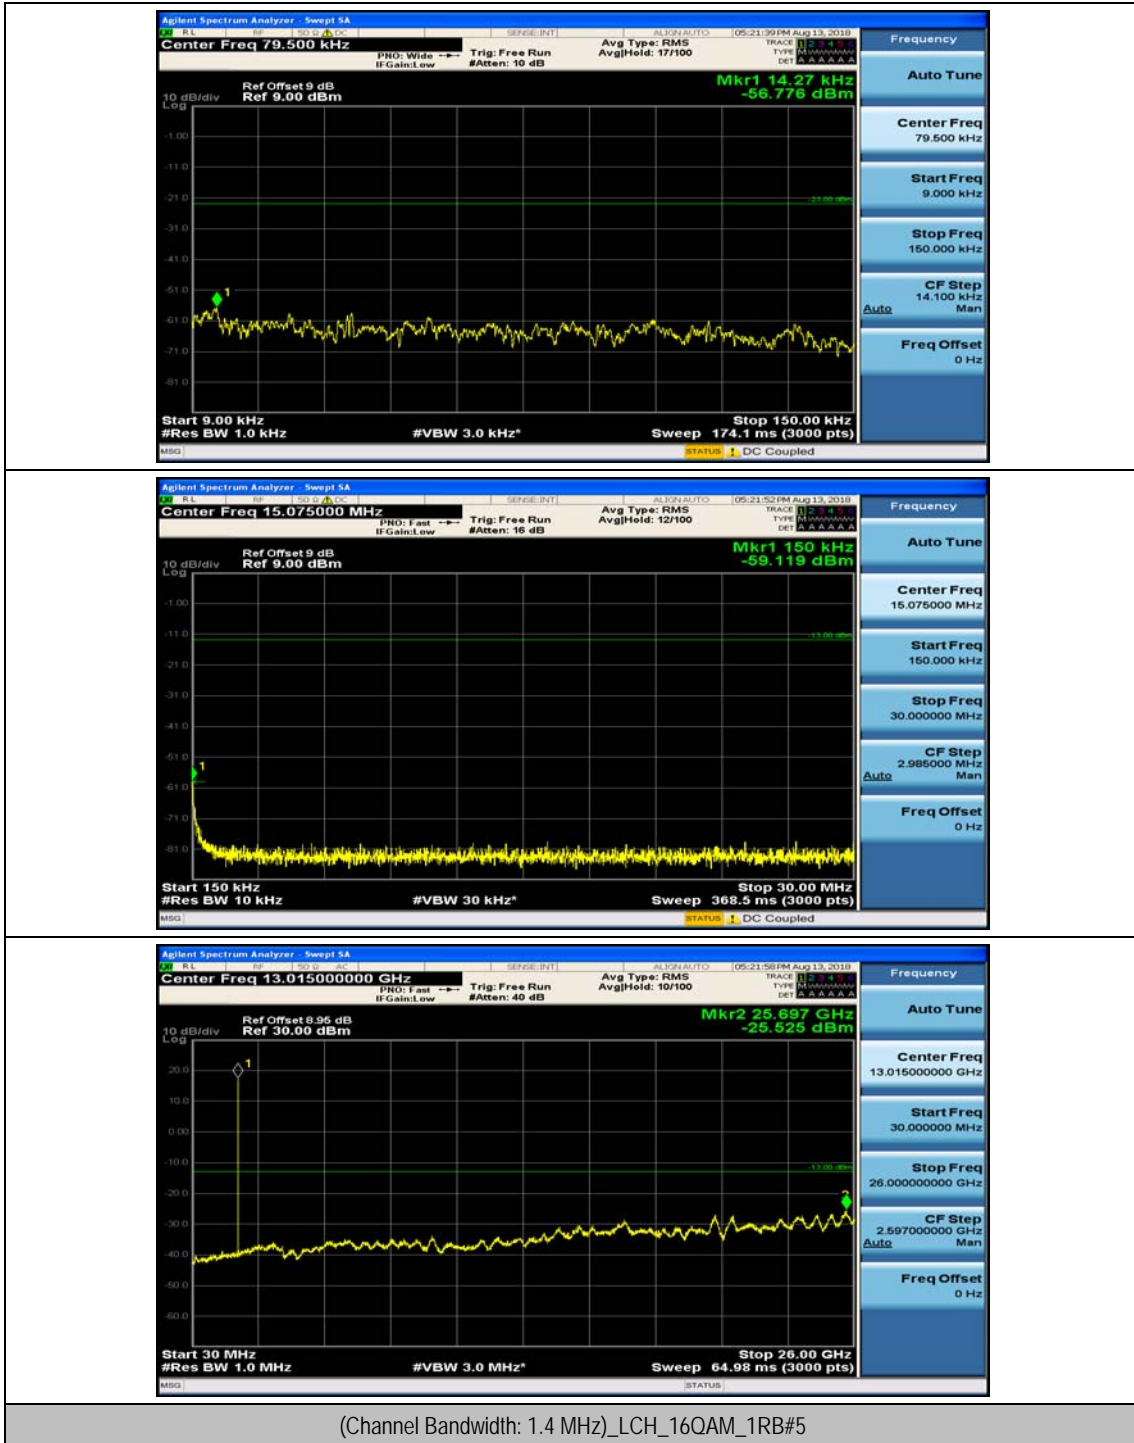

(Channel Bandwidth: 1.4 MHz)_HCH_QPSK_1RB#3

(Channel Bandwidth: 1.4 MHz)_LCH_16QAM_1RB#0

(Channel Bandwidth: 1.4 MHz)_LCH_16QAM_1RB#3

(Channel Bandwidth: 1.4 MHz)_MCH_16QAM_1RB#0

(Channel Bandwidth: 1.4 MHz)_MCH_16QAM_1RB#3