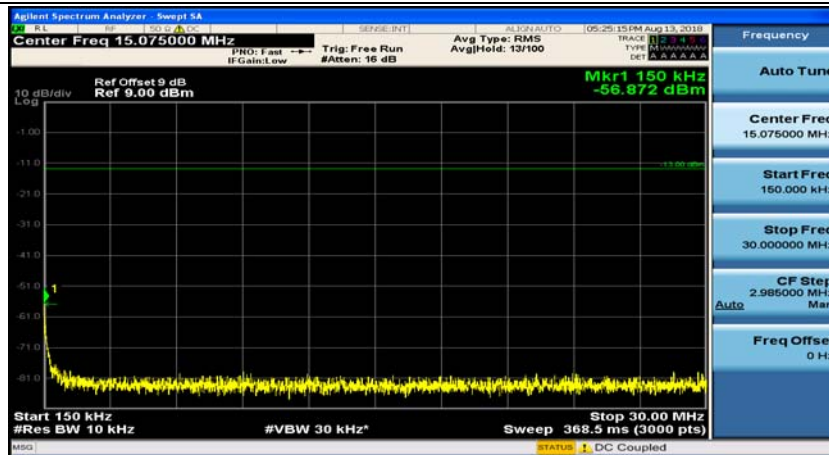

Appendix E: Conducted Spurious Emission

Test Graphs

Channel Bandwidth: 1.4 MHz

(Channel Bandwidth: 1.4 MHz)_MCH_QPSK_1RB#0

(Channel Bandwidth: 1.4 MHz)_MCH_QPSK_1RB#3

(Channel Bandwidth: 1.4 MHz)_HCH_QPSK_1RB#0