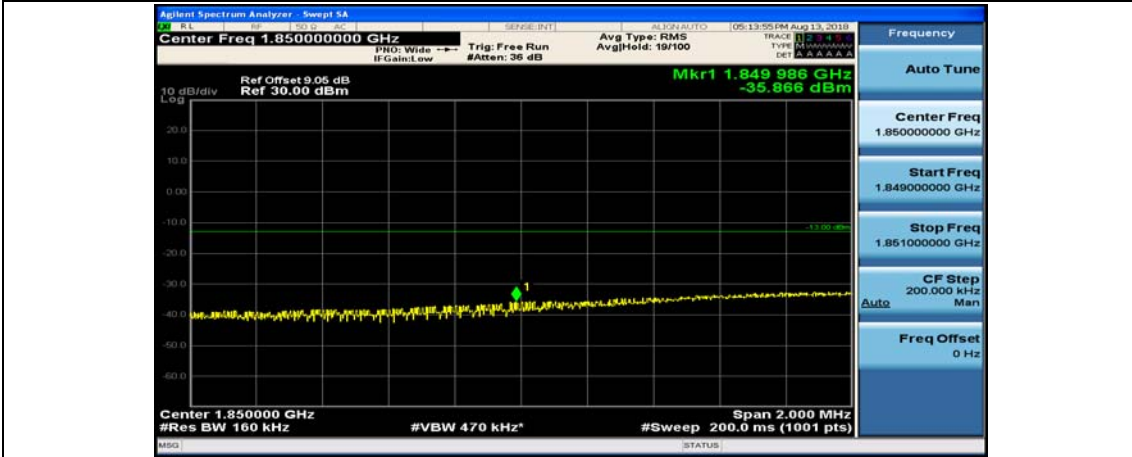

(Channel Bandwidth:15 MHz)_LCH_QPSK_37RB#38