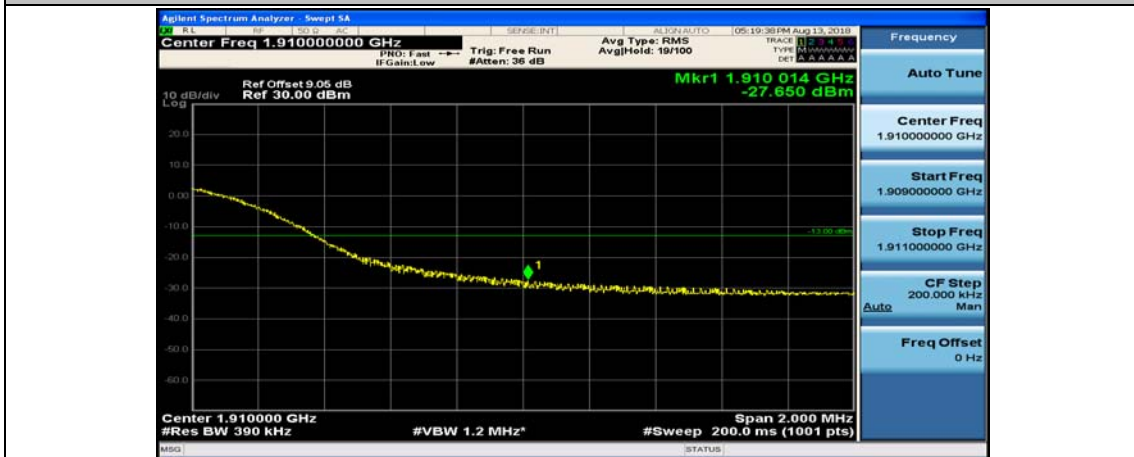

(Channel Bandwidth:20 MHz)_HCH_16QAM_1RB#99

(Channel Bandwidth:20 MHz)_HCH_16QAM_50RB#0

(Channel Bandwidth:20 MHz)_HCH_16QAM_50RB#25

(Channel Bandwidth:20 MHz)_HCH_16QAM_50RB#50

(Channel Bandwidth:20 MHz)_HCH_16QAM_100RB#0