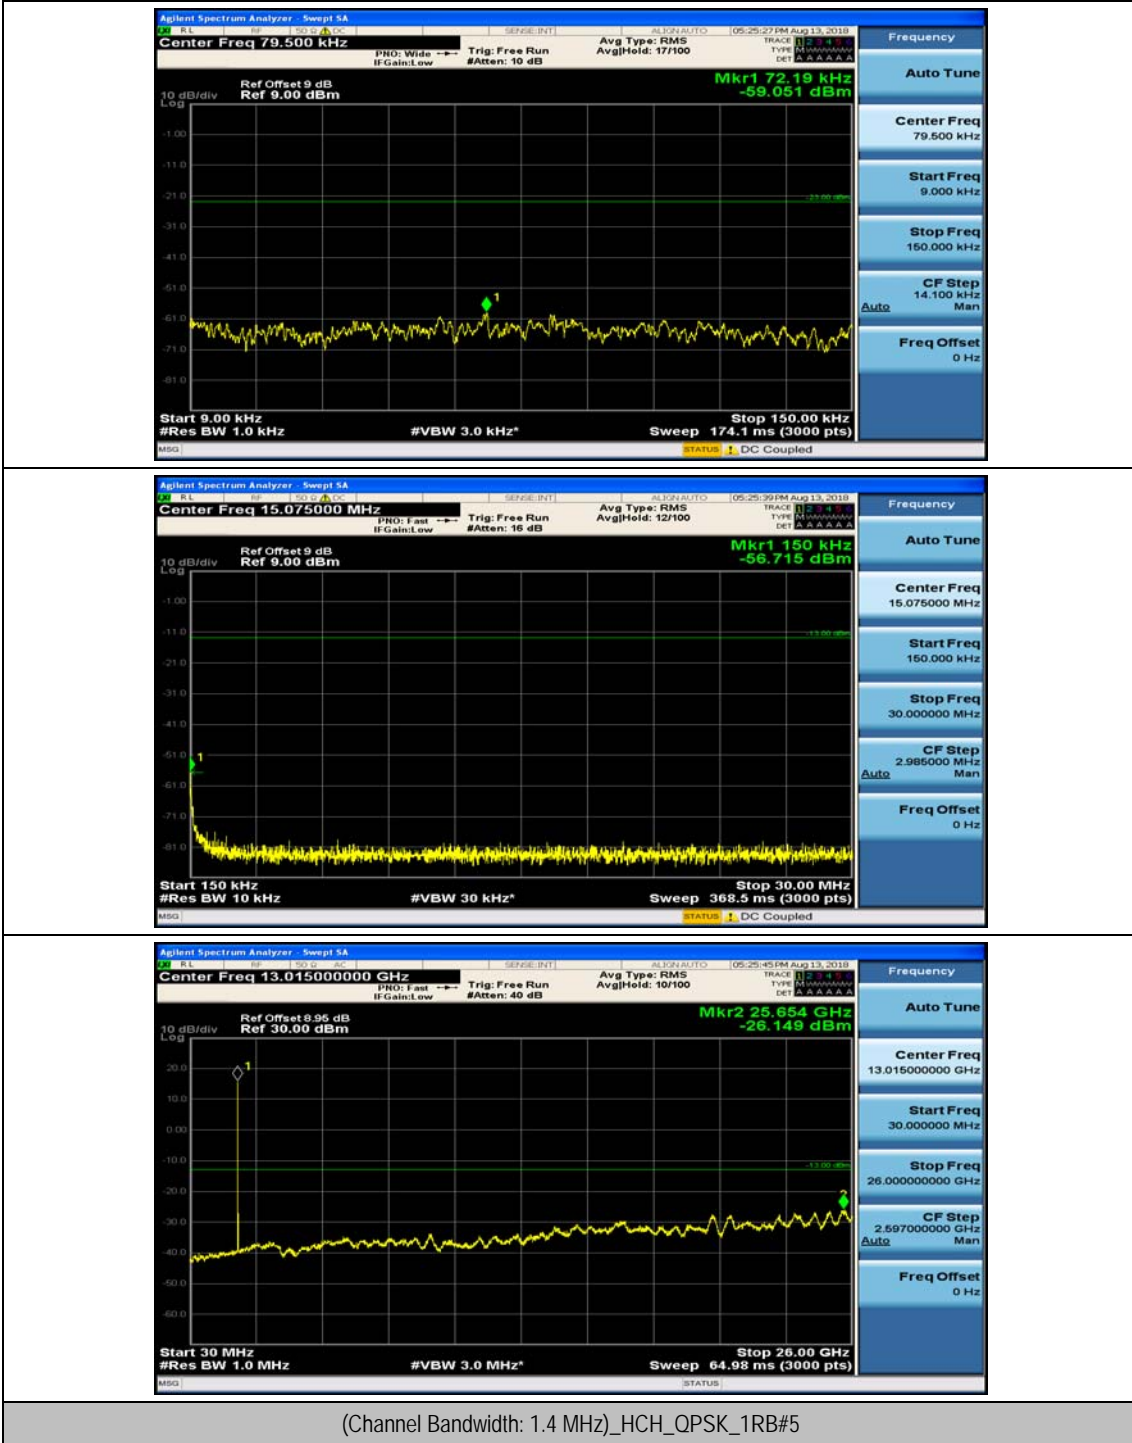

(Channel Bandwidth: 1.4 MHz)_HCH_QPSK_1RB#3