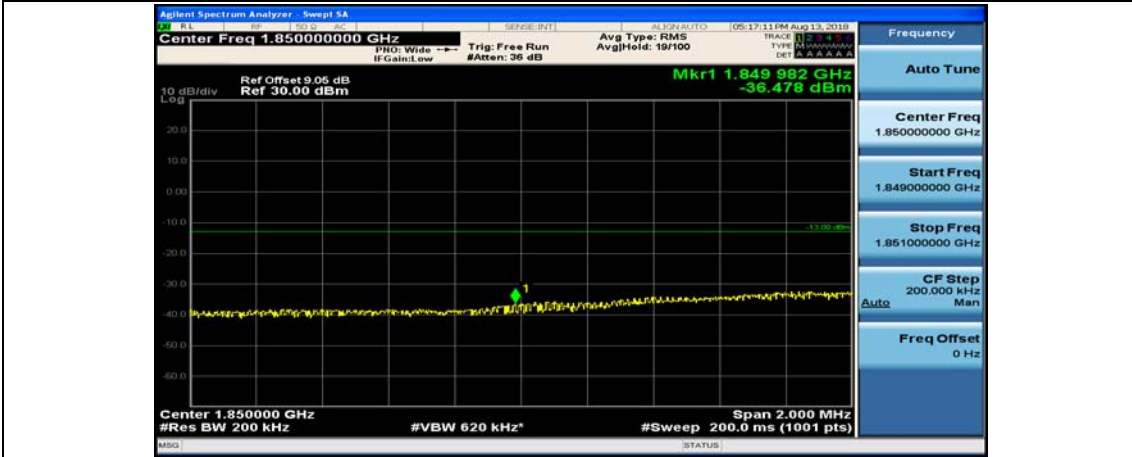

(Channel Bandwidth:20 MHz)_LCH_QPSK_50RB#25