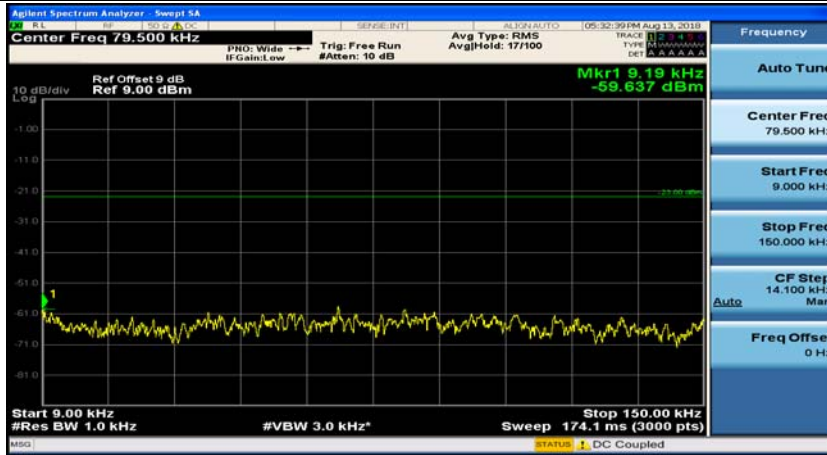

(Channel Bandwidth: 3 MHz)_HCH_QPSK_1RB#7