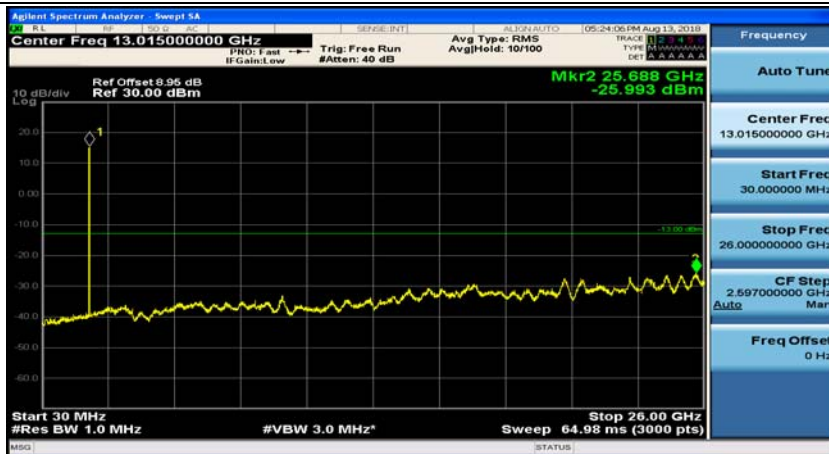

(Channel Bandwidth: 1.4 MHz)_HCH_QPSK_1RB#3

(Channel Bandwidth: 1.4 MHz)_LCH_16QAM_1RB#0

(Channel Bandwidth: 1.4 MHz)_LCH_16QAM_1RB#3

(Channel Bandwidth: 1.4 MHz)_MCH_16QAM_1RB#0

(Channel Bandwidth: 1.4 MHz)_MCH_16QAM_1RB#3