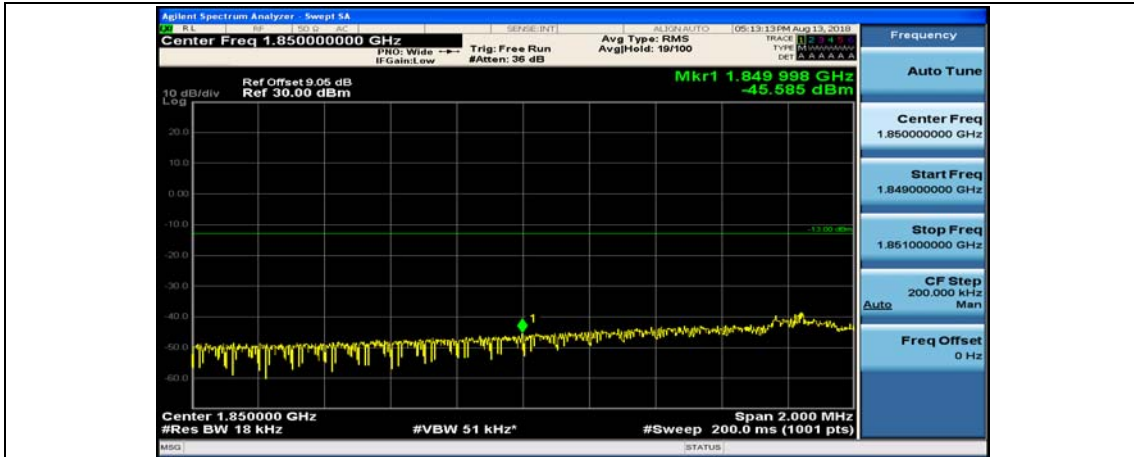

Channel Bandwidth: 10 MHz_HCH_16QAM_25RB#25

Channel Bandwidth: 10 MHz_HCH_16QAM_50RB#0

Channel Bandwidth: 15 MHz

(Channel Bandwidth:15 MHz)_LCH_QPSK_1RB#74

(Channel Bandwidth:15 MHz)_LCH_QPSK_37RB#0

(Channel Bandwidth:15 MHz)_LCH_QPSK_37RB#18

(Channel Bandwidth:15 MHz)_LCH_QPSK_37RB#38

(Channel Bandwidth:15 MHz)_LCH_QPSK_75RB#0

(Channel Bandwidth:15 MHz)_HCH_QPSK_1RB#0

(Channel Bandwidth:15 MHz)_HCH_QPSK_1RB#37

(Channel Bandwidth:15 MHz)_HCH_QPSK_1RB#74