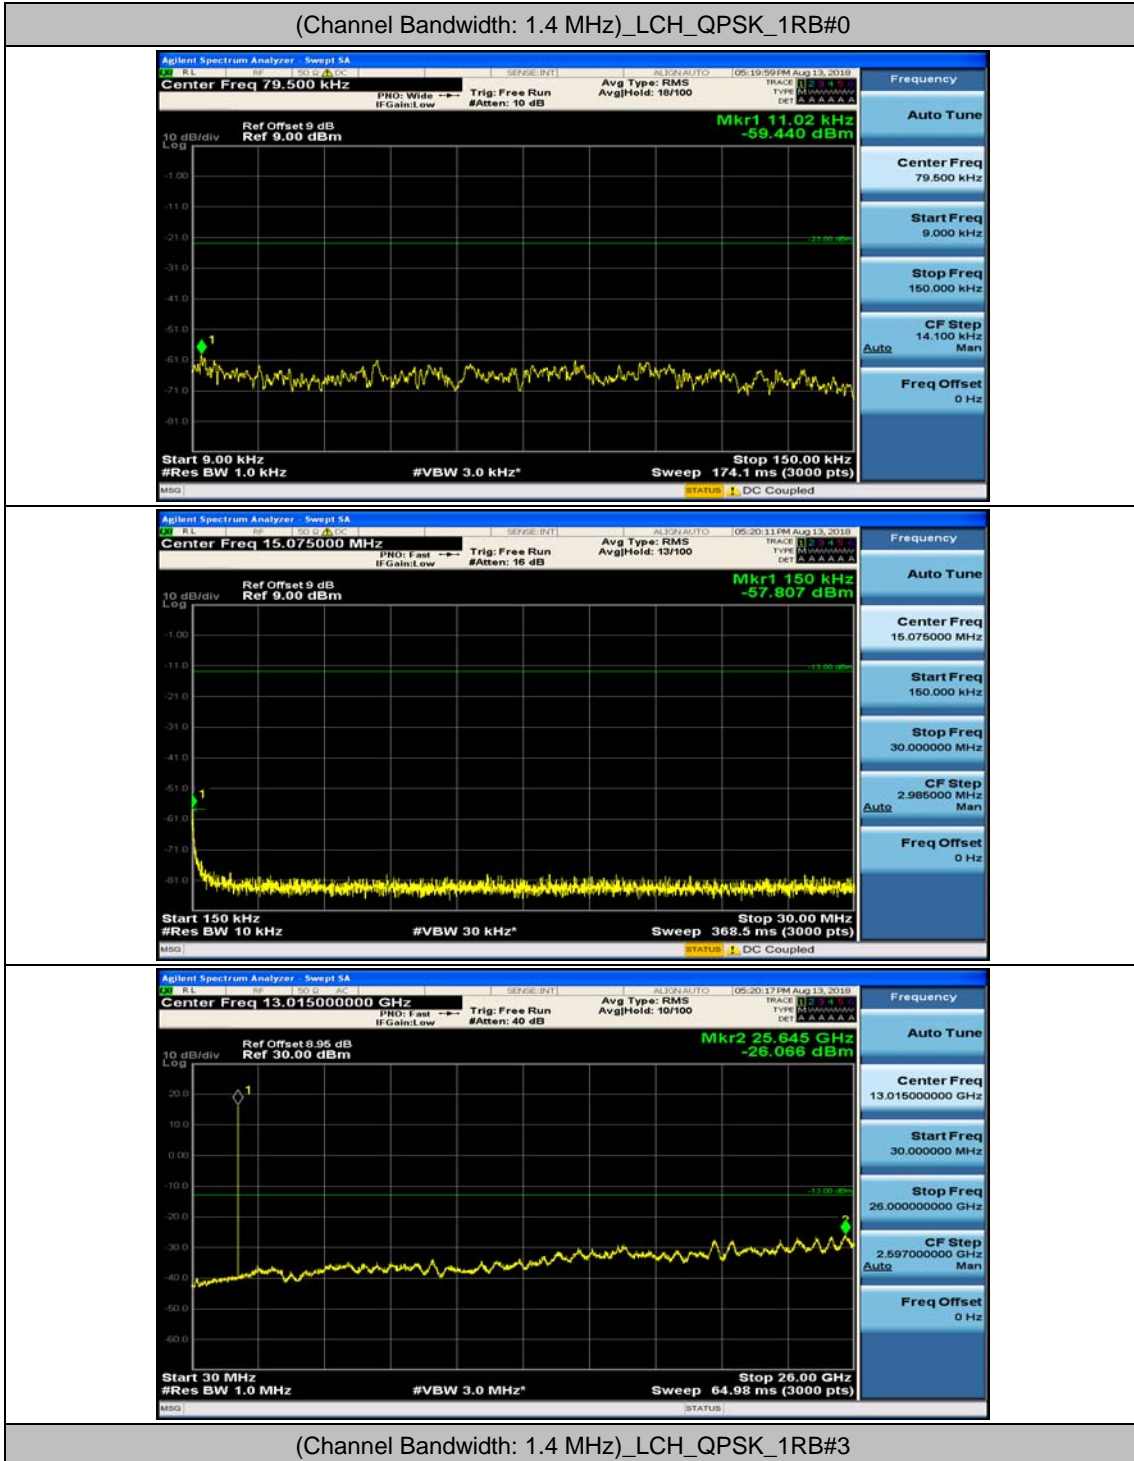

Appendix E: Conducted Spurious Emission

Test Graphs

Channel Bandwidth: 1.4 MHz