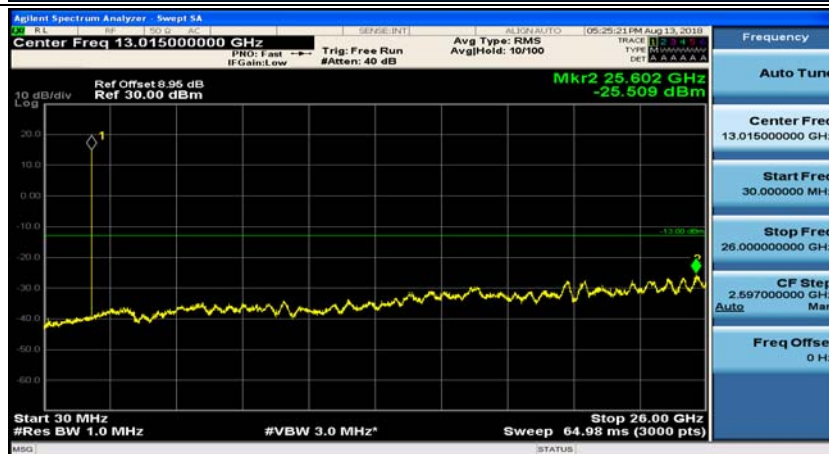

Appendix E: Conducted Spurious Emission

Test Graphs

Channel Bandwidth: 1.4 MHz

(Channel Bandwidth: 1.4 MHz)_MCH_QPSK_1RB#0

(Channel Bandwidth: 1.4 MHz)_MCH_QPSK_1RB#3

(Channel Bandwidth: 1.4 MHz)_HCH_QPSK_1RB#0