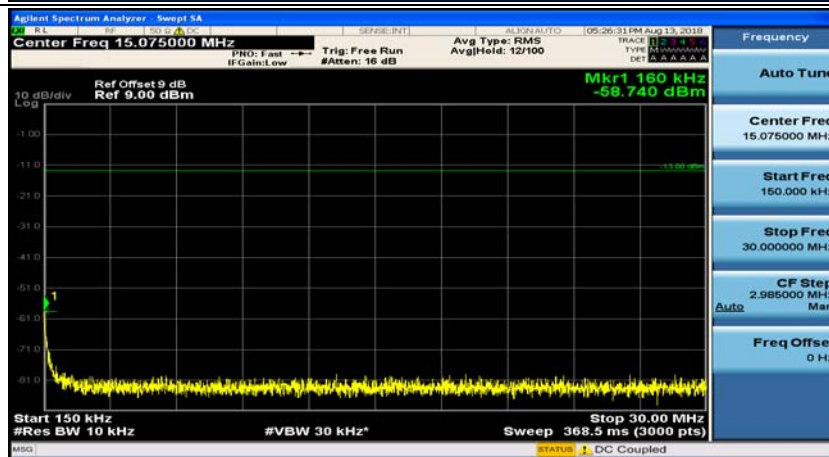

(Channel Bandwidth: 1.4 MHz)_HCH_16QAM_1RB#0