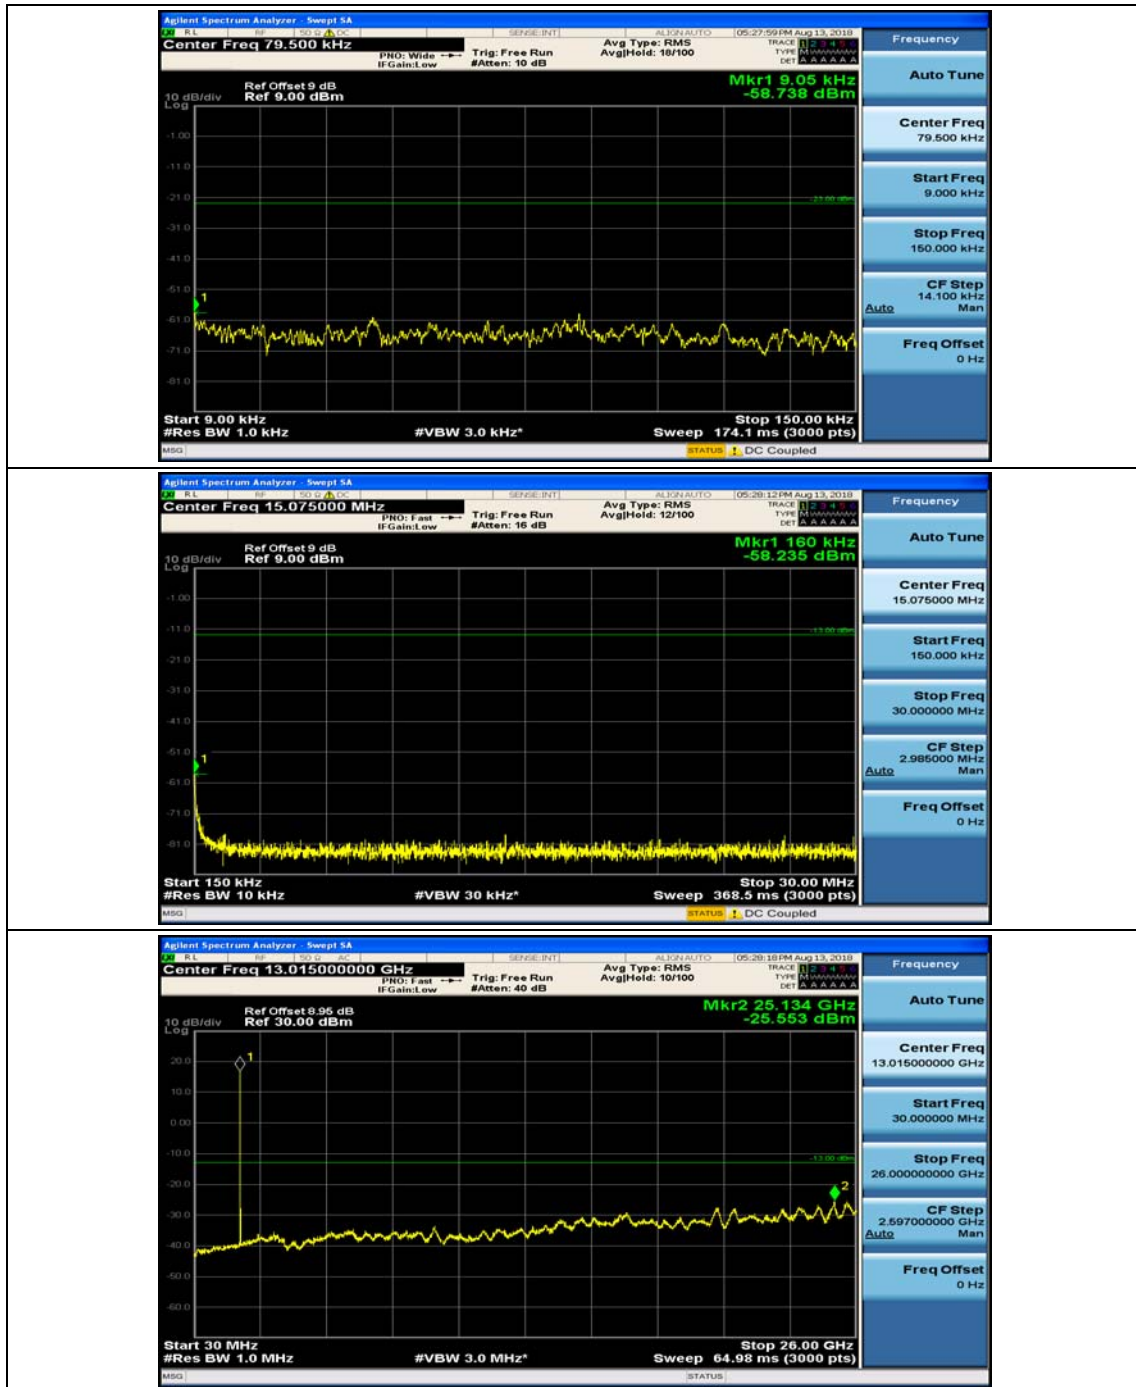

(Channel Bandwidth: 1.4 MHz)_HCH_16QAM_1RB#0

(Channel Bandwidth: 1.4 MHz)_HCH_16QAM_1RB#3

Channel Bandwidth: 3 MHz

(Channel Bandwidth: 3 MHz)_MCH_QPSK_1RB#0

(Channel Bandwidth: 3 MHz)_MCH_QPSK_1RB#7

(Channel Bandwidth: 3 MHz)_HCH_QPSK_1RB#0

(Channel Bandwidth: 3 MHz)_HCH_QPSK_1RB#7