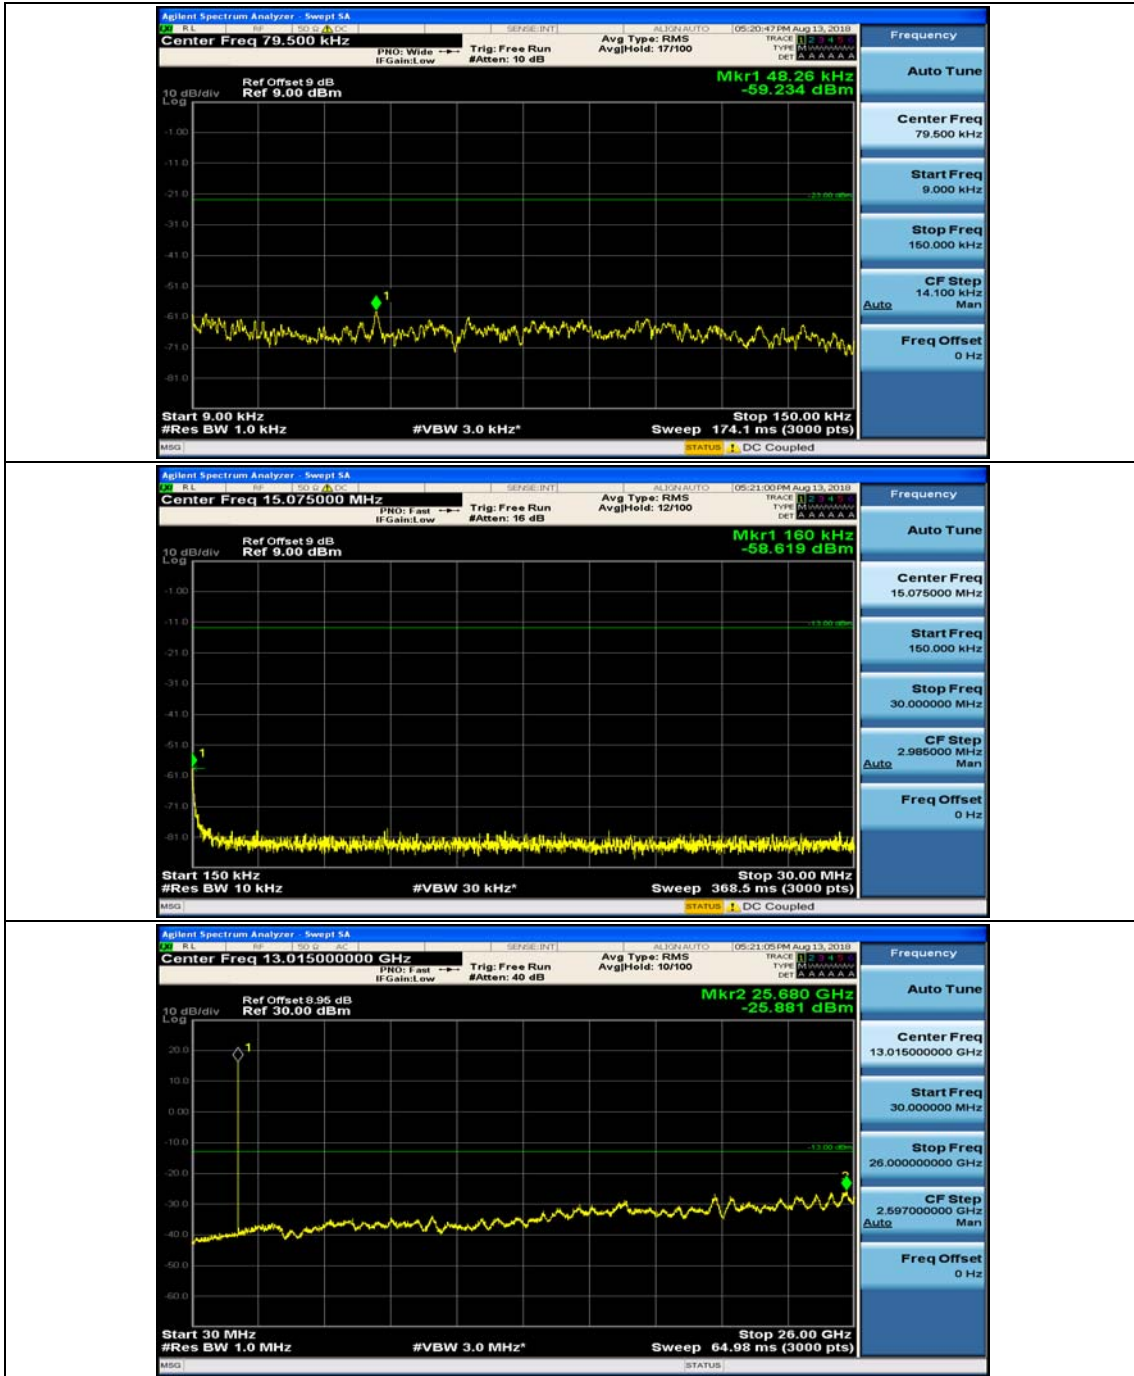

(Channel Bandwidth:20 MHz)_HCH_16QAM_1RB#99

(Channel Bandwidth:20 MHz)_HCH_16QAM_50RB#0

(Channel Bandwidth:20 MHz)_HCH_16QAM_50RB#25

(Channel Bandwidth:20 MHz)_HCH_16QAM_50RB#50

(Channel Bandwidth:20 MHz)_HCH_16QAM_100RB#0

Appendix E: Conducted Spurious Emission

Test Graphs

Channel Bandwidth: 1.4 MHz

(Channel Bandwidth: 1.4 MHz)_MCH_QPSK_1RB#0

(Channel Bandwidth: 1.4 MHz)_MCH_QPSK_1RB#3

(Channel Bandwidth: 1.4 MHz)_HCH_QPSK_1RB#0