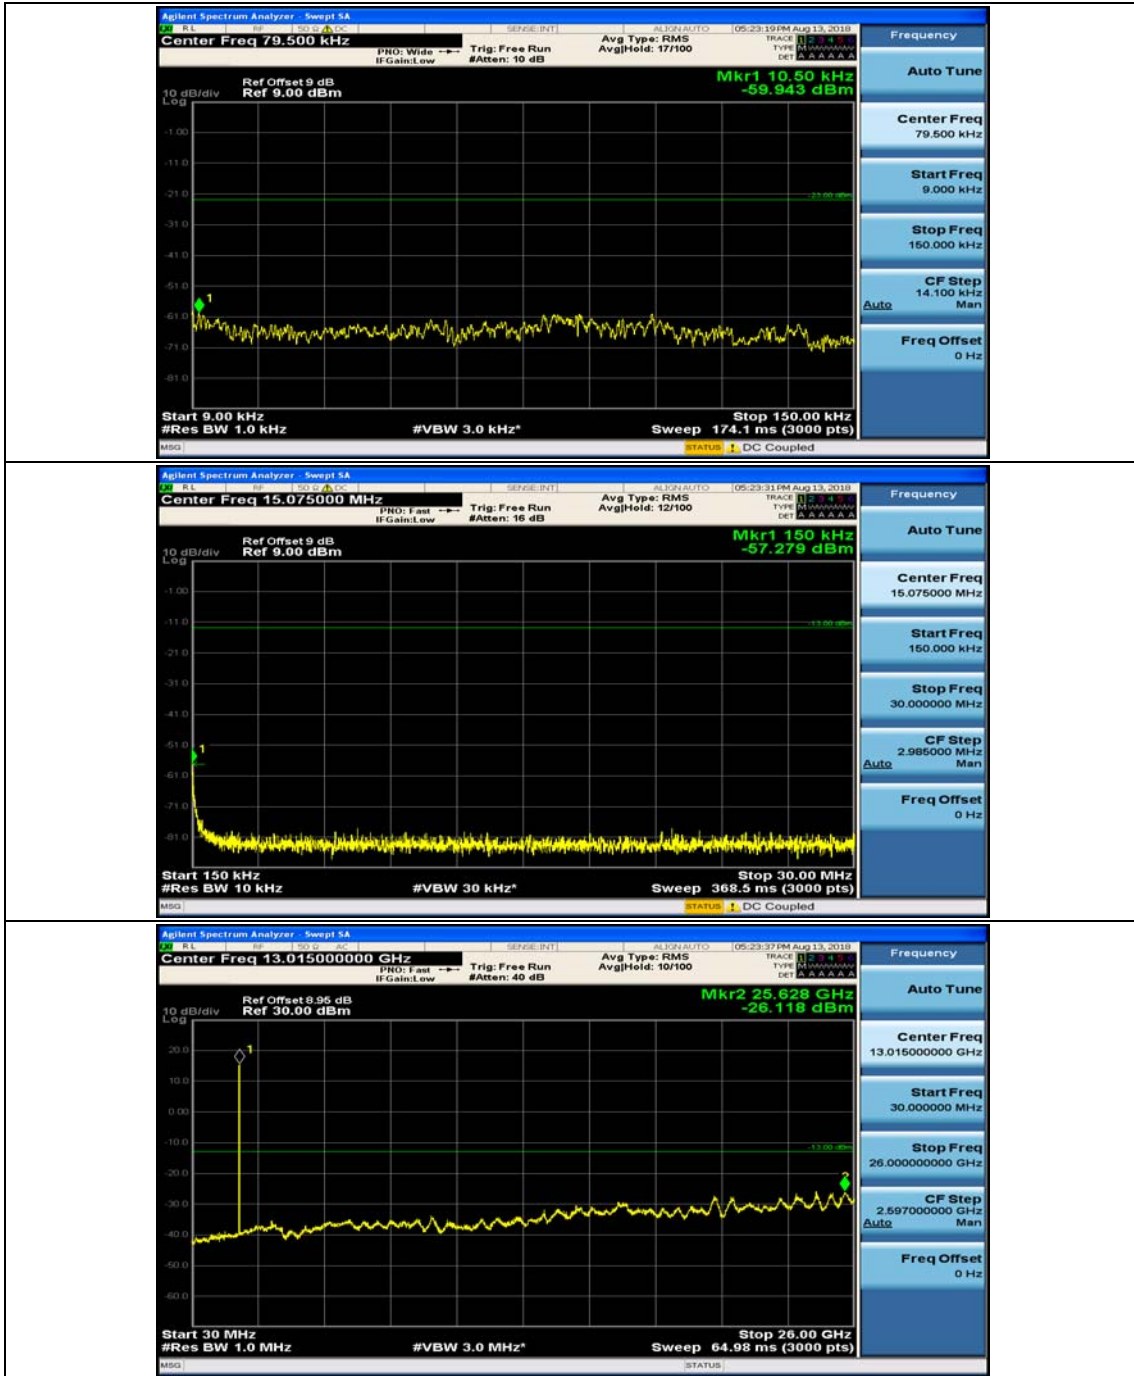

Appendix E: Conducted Spurious Emission

Test Graphs

Channel Bandwidth: 1.4 MHz

(Channel Bandwidth: 1.4 MHz)_MCH_QPSK_1RB#0

(Channel Bandwidth: 1.4 MHz)_MCH_QPSK_1RB#3

(Channel Bandwidth: 1.4 MHz)_HCH_QPSK_1RB#0