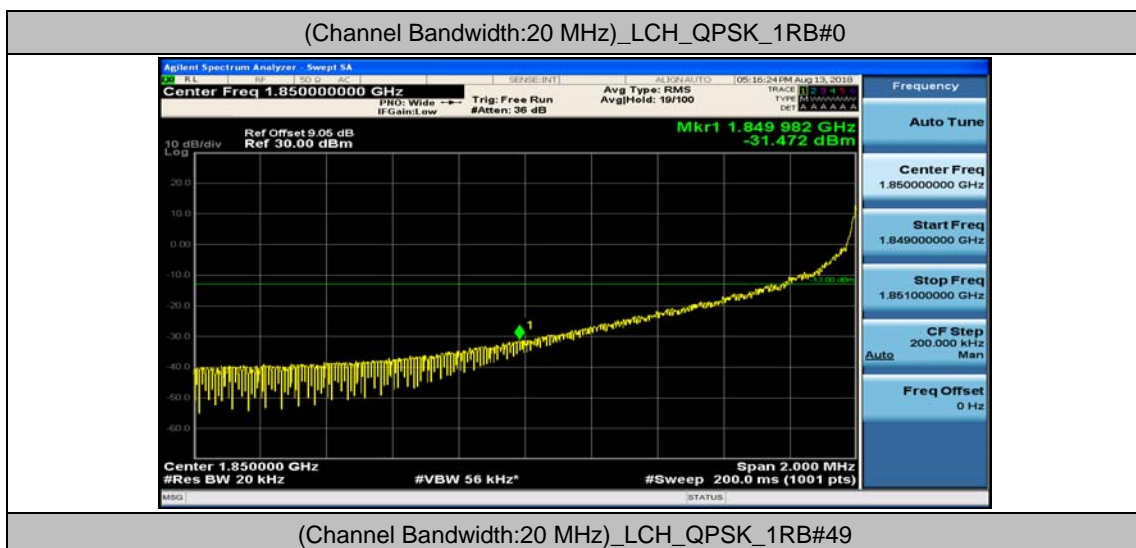

(Channel Bandwidth:15 MHz)_HCH_16QAM_37RB#18

(Channel Bandwidth:15 MHz)_HCH_16QAM_37RB#38

(Channel Bandwidth:15 MHz)_HCH_16QAM_75RB#0

Channel Bandwidth: 20 MHz

(Channel Bandwidth:20 MHz)_LCH_QPSK_1RB#49

(Channel Bandwidth:20 MHz)_LCH_QPSK_1RB#99