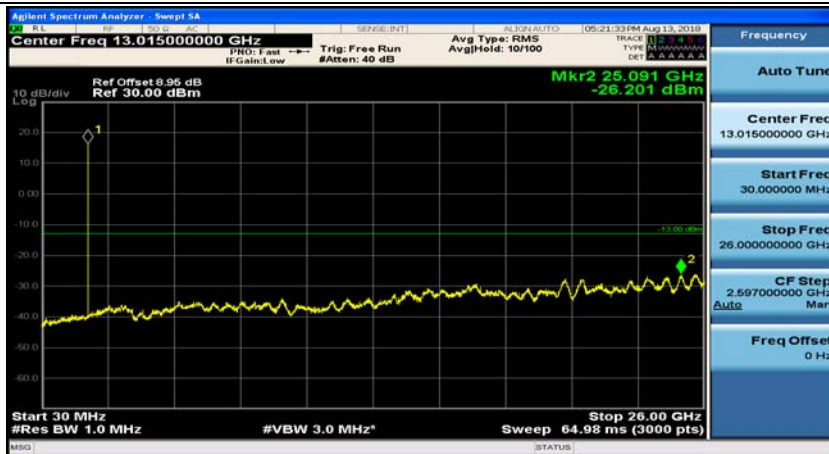

(Channel Bandwidth: 1.4 MHz)_LCH_16QAM_1RB#0