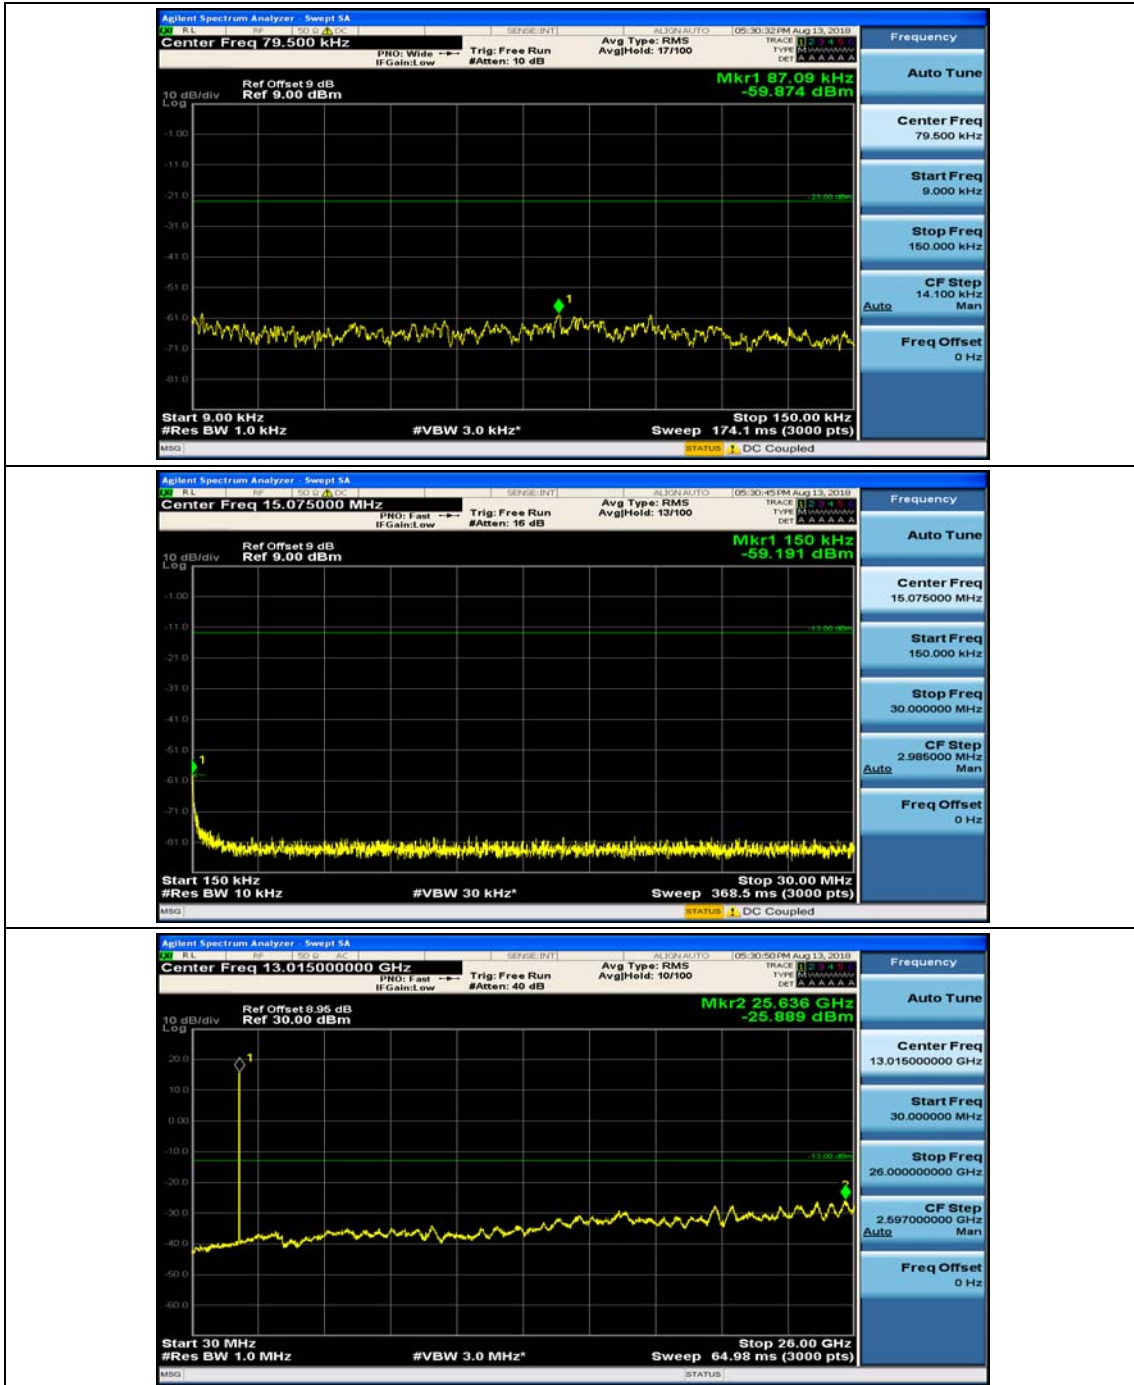

(Channel Bandwidth: 1.4 MHz)_HCH_16QAM_1RB#0

(Channel Bandwidth: 1.4 MHz)_HCH_16QAM_1RB#3

Channel Bandwidth: 3 MHz

(Channel Bandwidth: 3 MHz)_MCH_QPSK_1RB#0

(Channel Bandwidth: 3 MHz)_MCH_QPSK_1RB#7

(Channel Bandwidth: 3 MHz)_HCH_QPSK_1RB#0

(Channel Bandwidth: 3 MHz)_HCH_QPSK_1RB#7