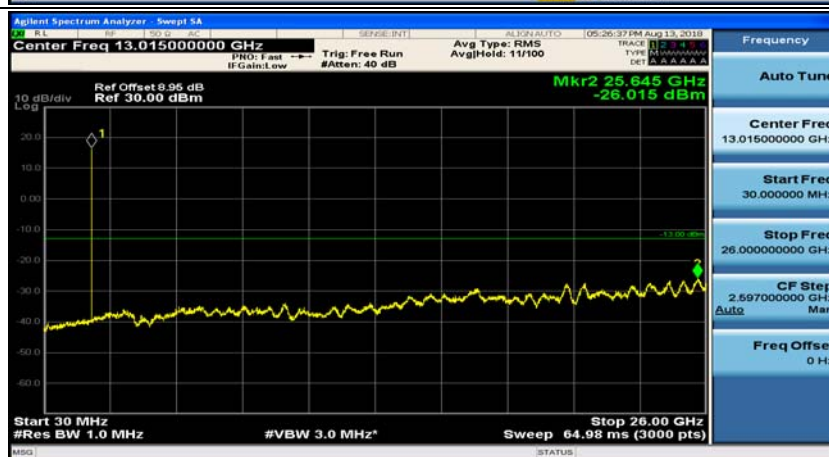

(Channel Bandwidth: 1.4 MHz)_HCH_16QAM_1RB#0