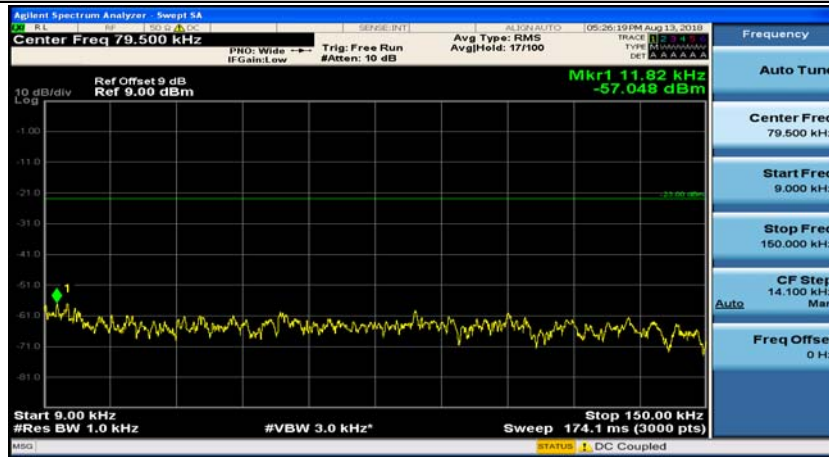

(Channel Bandwidth: 1.4 MHz)_HCH_16QAM_1RB#0