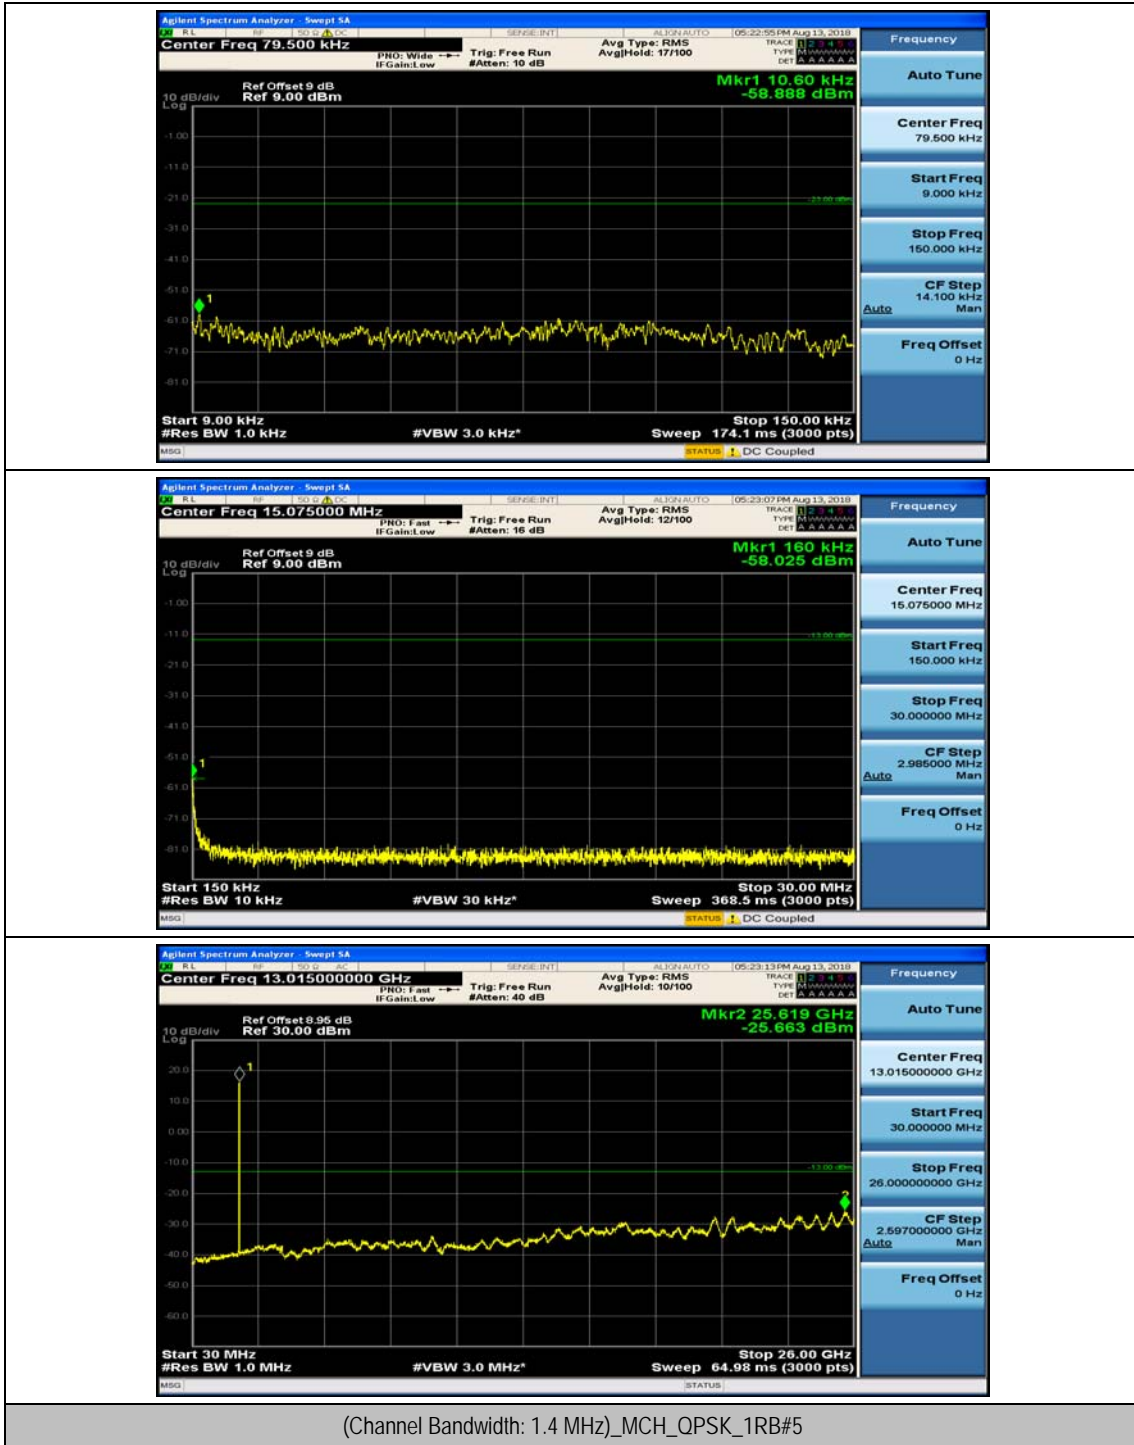

Appendix E: Conducted Spurious Emission

Test Graphs

Channel Bandwidth: 1.4 MHz

(Channel Bandwidth: 1.4 MHz)_MCH_QPSK_1RB#0

(Channel Bandwidth: 1.4 MHz)_MCH_QPSK_1RB#3

(Channel Bandwidth: 1.4 MHz)_HCH_QPSK_1RB#0