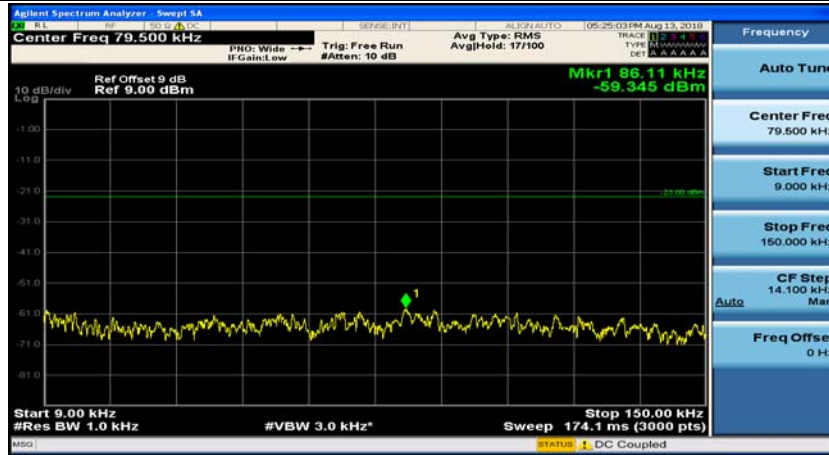

Appendix E: Conducted Spurious Emission

Test Graphs

Channel Bandwidth: 1.4 MHz

(Channel Bandwidth: 1.4 MHz)_MCH_QPSK_1RB#0

(Channel Bandwidth: 1.4 MHz)_MCH_QPSK_1RB#3

(Channel Bandwidth: 1.4 MHz)_HCH_QPSK_1RB#0