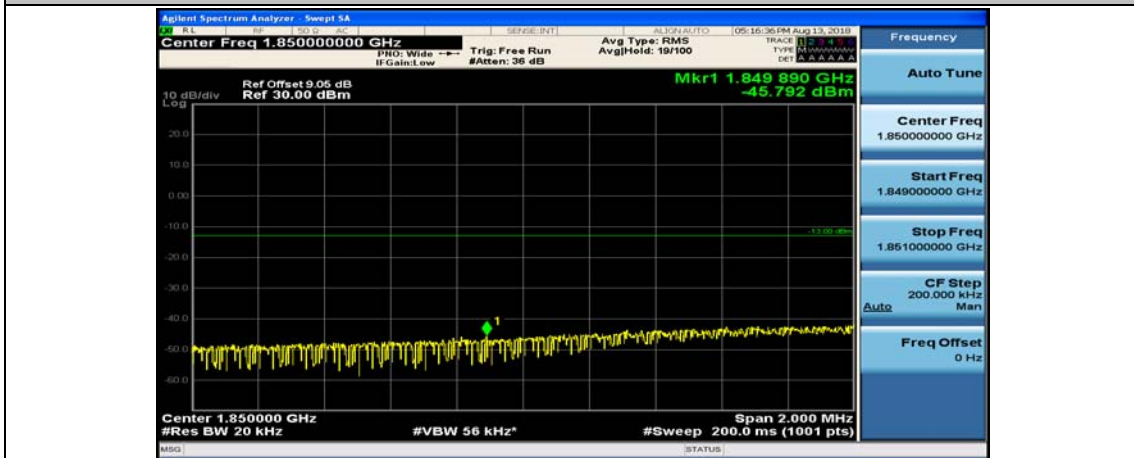

(Channel Bandwidth:15 MHz)_HCH_16QAM_37RB#18

(Channel Bandwidth:15 MHz)_HCH_16QAM_37RB#38

(Channel Bandwidth:15 MHz)_HCH_16QAM_75RB#0

Channel Bandwidth: 20 MHz

(Channel Bandwidth:20 MHz)_LCH_QPSK_1RB#49

(Channel Bandwidth:20 MHz)_LCH_QPSK_1RB#99