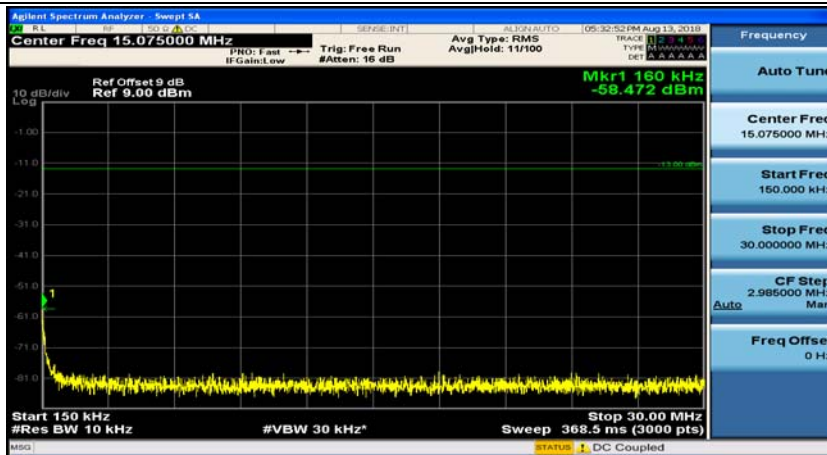

(Channel Bandwidth: 3 MHz)_HCH_QPSK_1RB#7