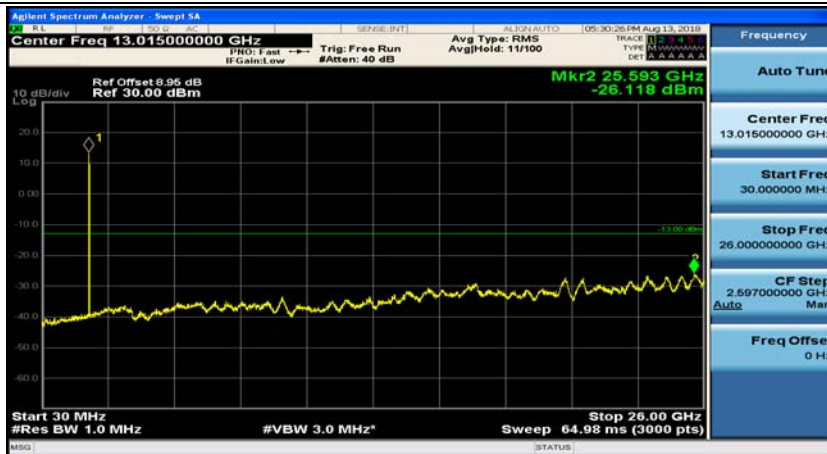

(Channel Bandwidth: 3 MHz)_MCH_QPSK_1RB#0