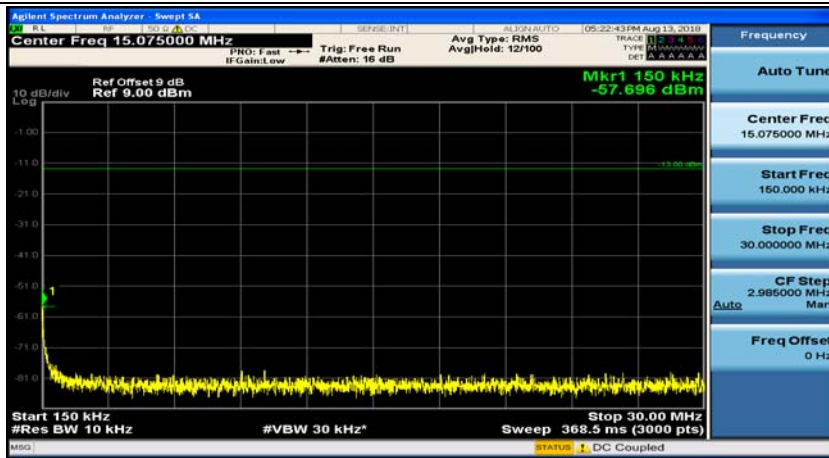

Appendix E: Conducted Spurious Emission

Test Graphs

Channel Bandwidth: 1.4 MHz

(Channel Bandwidth: 1.4 MHz)_MCH_QPSK_1RB#0

(Channel Bandwidth: 1.4 MHz)_MCH_QPSK_1RB#3

(Channel Bandwidth: 1.4 MHz)_HCH_QPSK_1RB#0