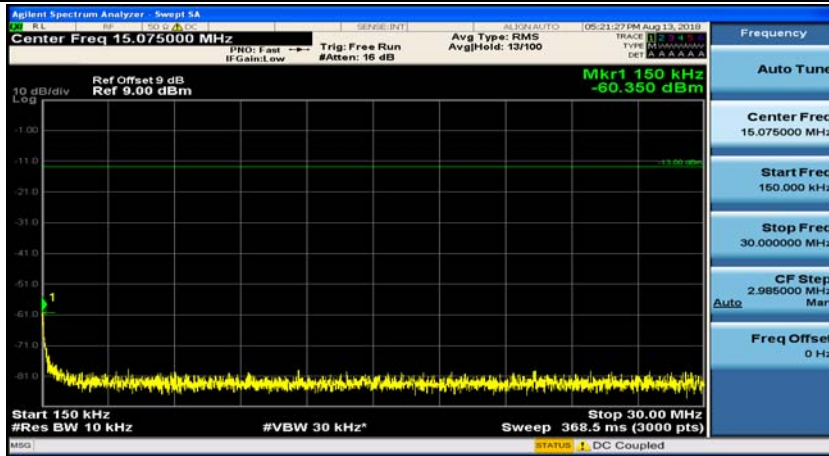

(Channel Bandwidth: 1.4 MHz)_LCH_16QAM_1RB#0