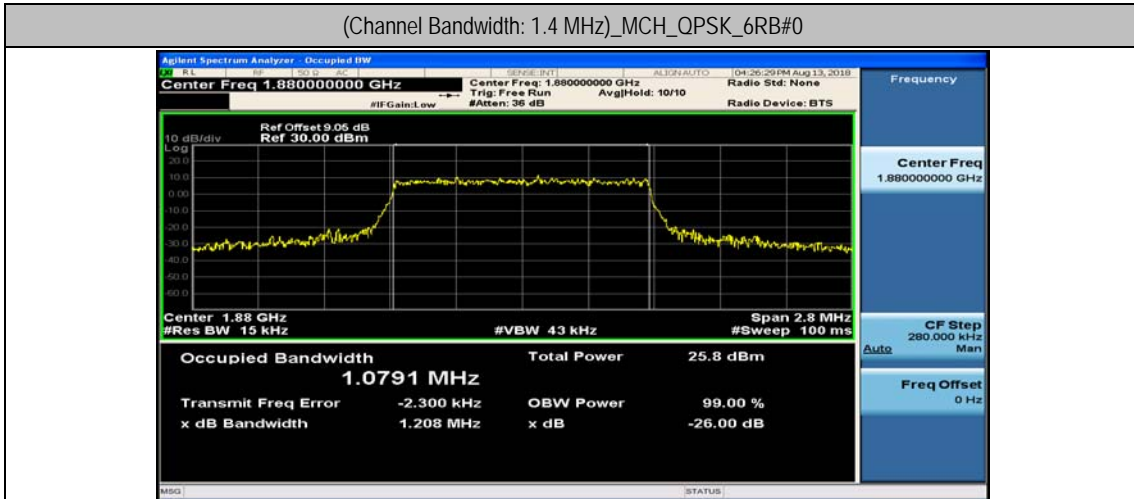

Test Graphs

Channel Bandwidth: 1.4 MHz