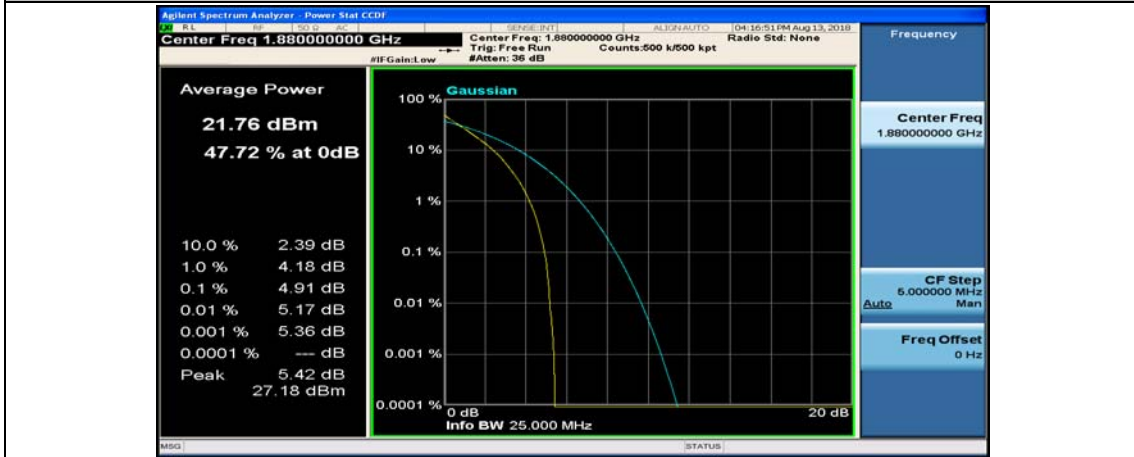

(Channel Bandwidth:15 MHz)_MCH_QPSK_37RB#0

(Channel Bandwidth:15 MHz)_MCH_QPSK_37RB#18

(Channel Bandwidth:15 MHz)_MCH_QPSK_37RB#38

(Channel Bandwidth:15 MHz)_MCH_QPSK_75RB#0

(Channel Bandwidth:15 MHz)_HCH_QPSK_1RB#0