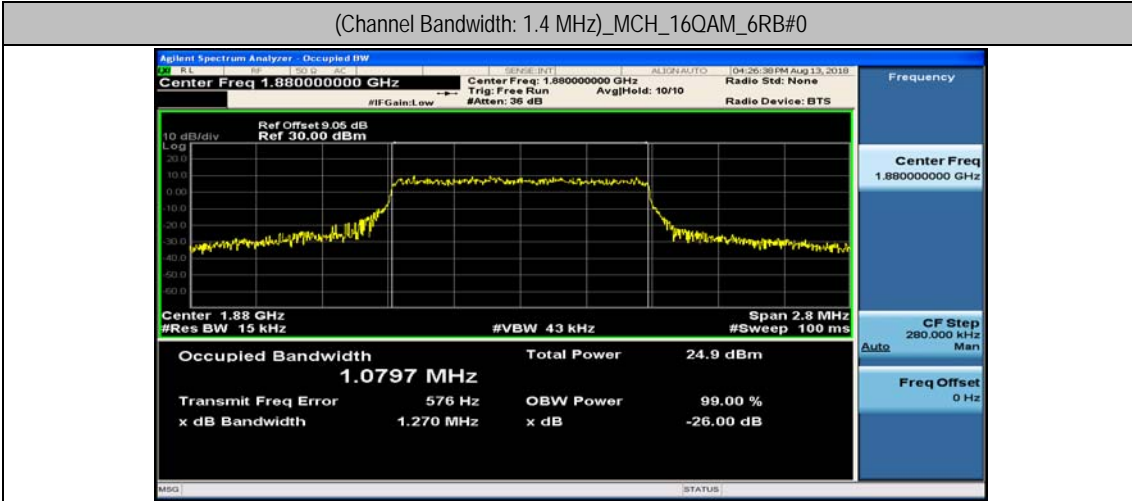

(Channel Bandwidth: 1.4 MHz)_HCH_16QAM_6RB#0