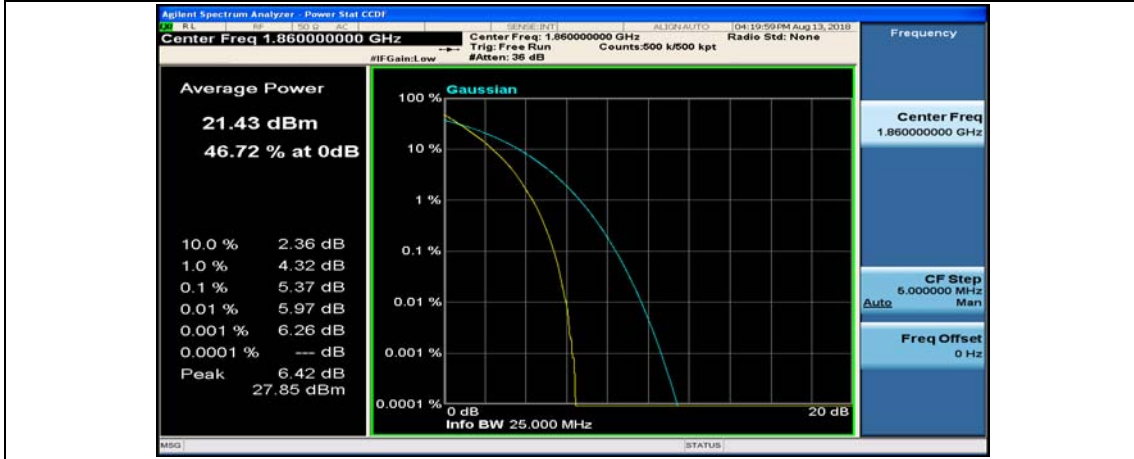

(Channel Bandwidth:15 MHz)_HCH_16QAM_37RB#38

(Channel Bandwidth:15 MHz)_HCH_16QAM_75RB#0

Channel Bandwidth: 20 MHz

(Channel Bandwidth:20 MHz)_LCH_QPSK_50RB#25

(Channel Bandwidth:20 MHz)_LCH_QPSK_50RB#50

(Channel Bandwidth:20 MHz)_LCH_QPSK_100RB#0