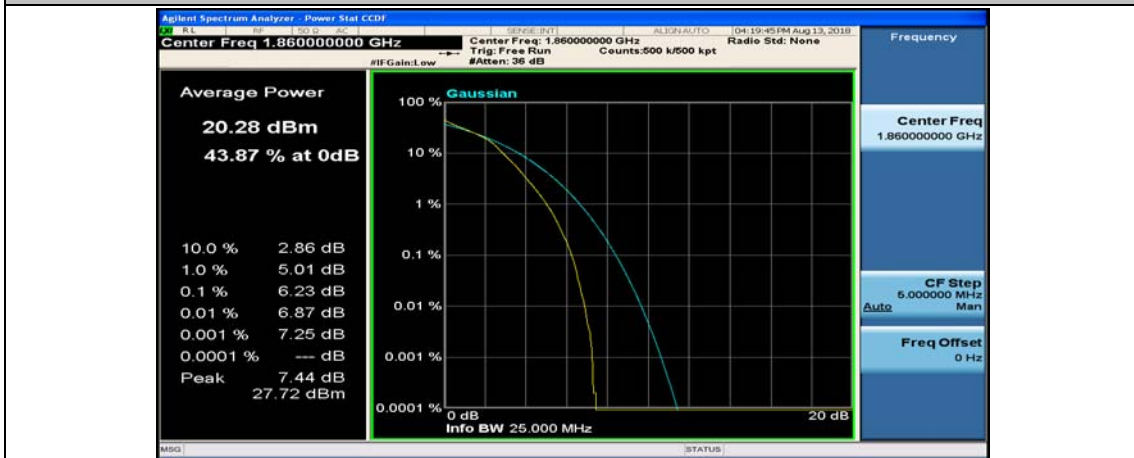

(Channel Bandwidth:20 MHz)_LCH_16QAM_1RB#49

(Channel Bandwidth:20 MHz)_LCH_16QAM_1RB#99

(Channel Bandwidth:20 MHz)_LCH_16QAM_50RB#0

(Channel Bandwidth:20 MHz)_LCH_16QAM_50RB#25

(Channel Bandwidth:20 MHz)_LCH_16QAM_50RB#50