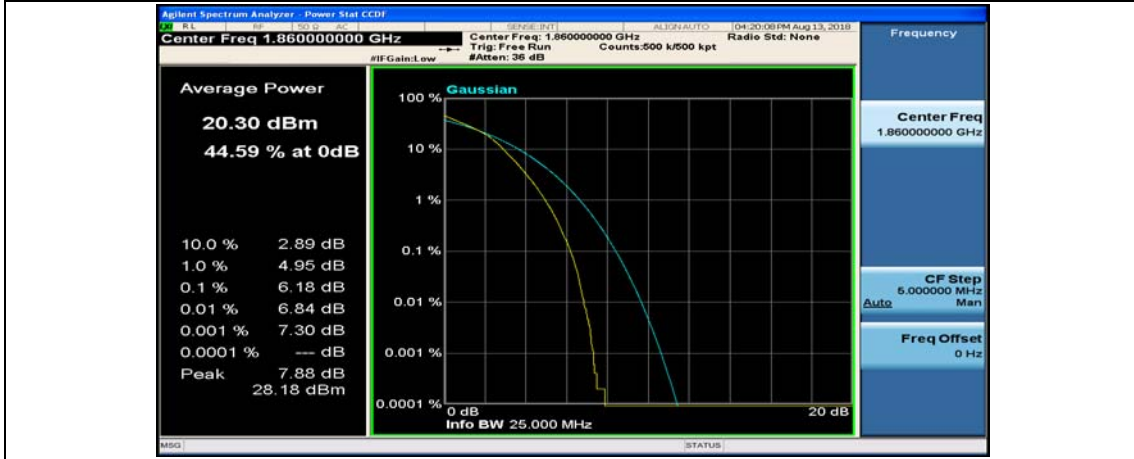

(Channel Bandwidth:20 MHz)_LCH_16QAM_100RB#0