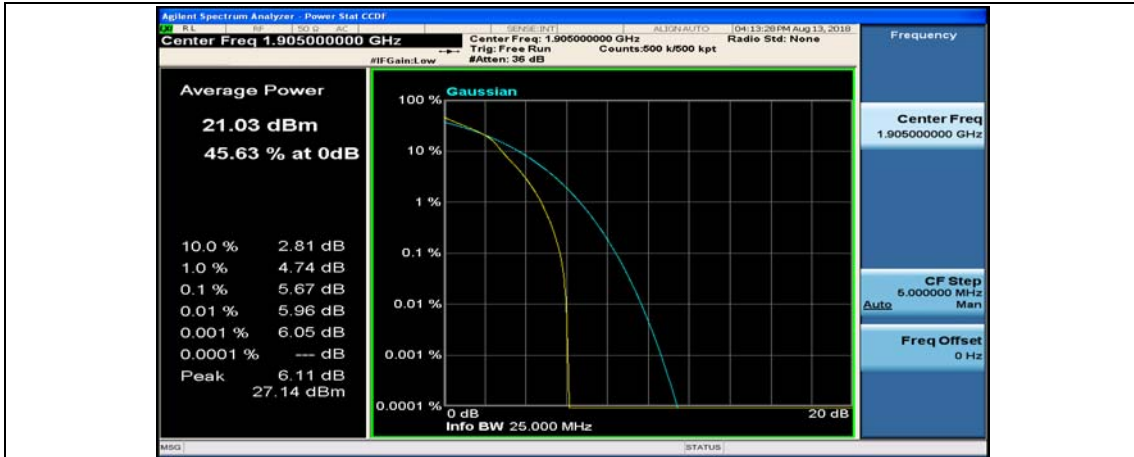

Channel Bandwidth: 10 MHz_MCH_16QAM_25RB#25

Channel Bandwidth: 10 MHz_HCH_16QAM_1RB#49

Channel Bandwidth: 10 MHz_HCH_16QAM_25RB#0

Channel Bandwidth: 10 MHz_HCH_16QAM_25RB#12

Channel Bandwidth: 15 MHz

(Channel Bandwidth:15 MHz)_LCH_QPSK_37RB#18