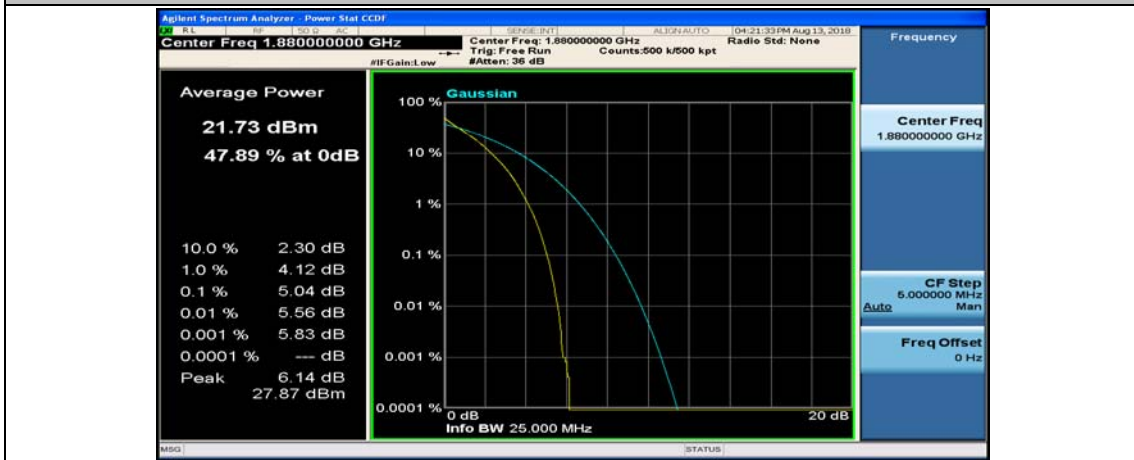

(Channel Bandwidth:20 MHz)_MCH_QPSK_100RB#0