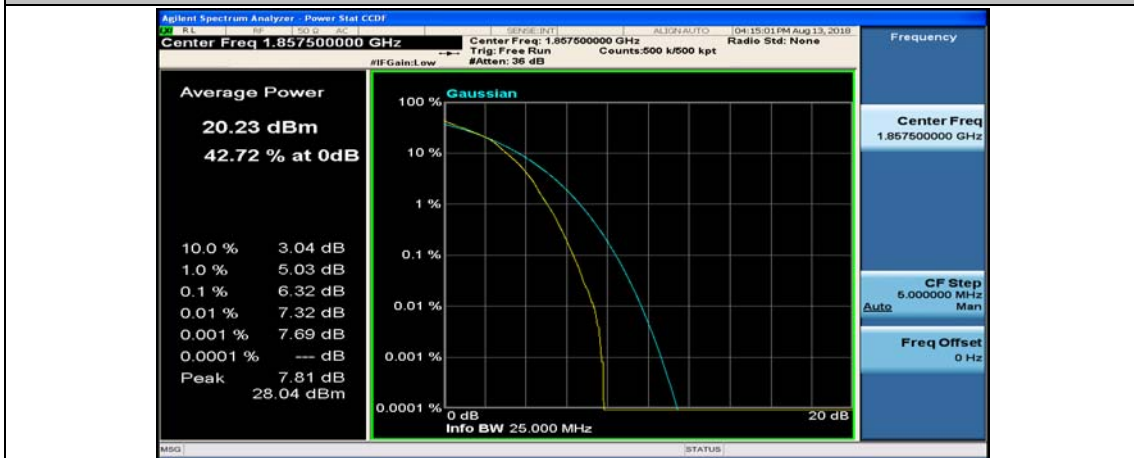

(Channel Bandwidth:15 MHz)_LCH_16QAM_37RB#18