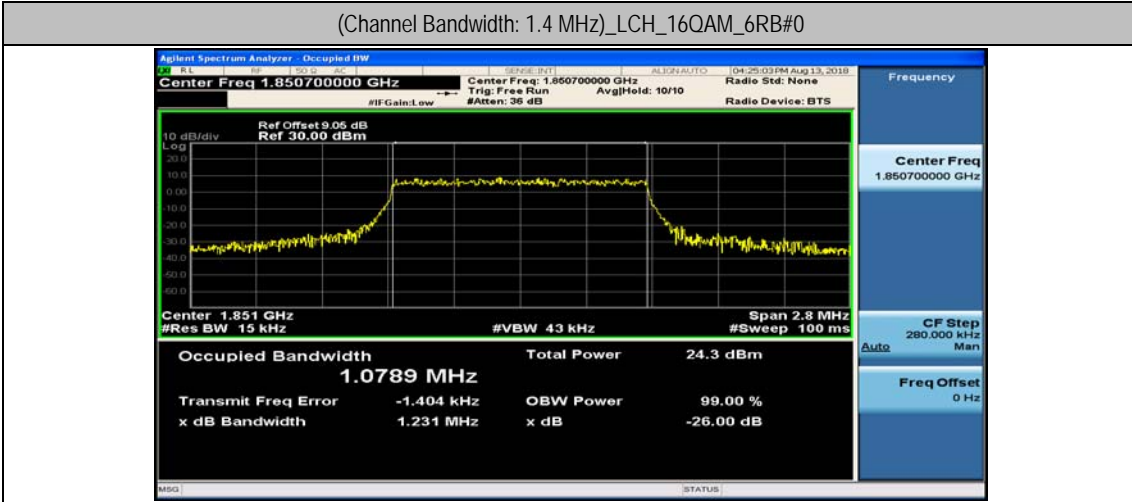

Channel Bandwidth: 20 MHz

Channel Bandwidth: 20 MHz						
Modulation	Channel	RB Configuration		Occupied Bandwidth (MHz)	26dB Bandwidth (MHz)	Verdict
		Size	Offset			
QPSK	LCH	100	0	17.888	18.83	PASS
	MCH	100	0	17.874	18.72	PASS
	HCH	100	0	17.883	18.75	PASS
16QAM	LCH	100	0	17.880	18.69	PASS
	MCH	100	0	17.860	18.77	PASS
	HCH	100	0	17.863	18.67	PASS

Test Graphs

Channel Bandwidth: 1.4 MHz

(Channel Bandwidth: 1.4 MHz)_LCH_QPSK_6RB#0

(Channel Bandwidth: 1.4 MHz)_MCH_QPSK_6RB#0

(Channel Bandwidth: 1.4 MHz)_HCH_QPSK_6RB#0

(Channel Bandwidth: 1.4 MHz)_LCH_16QAM_6RB#0