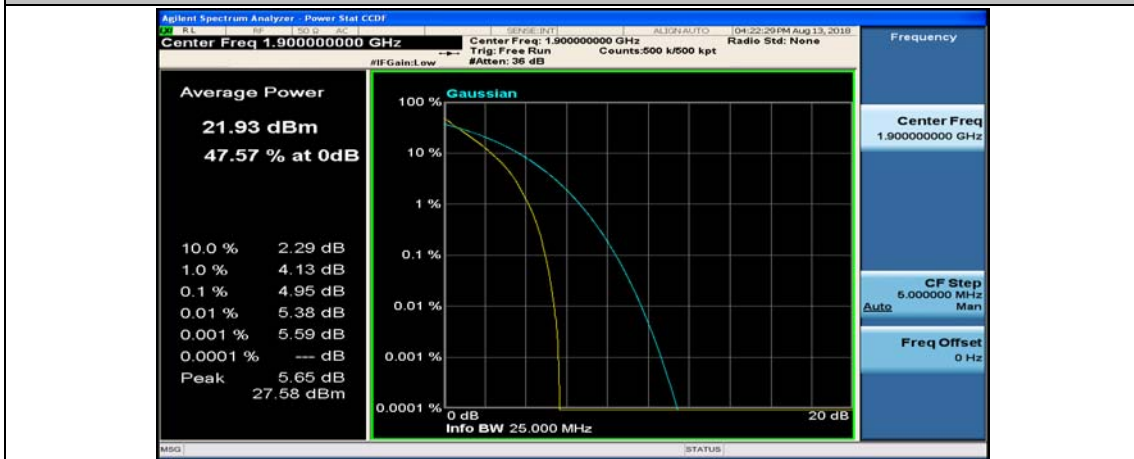

(Channel Bandwidth:20 MHz)_HCH_QPSK_50RB#0