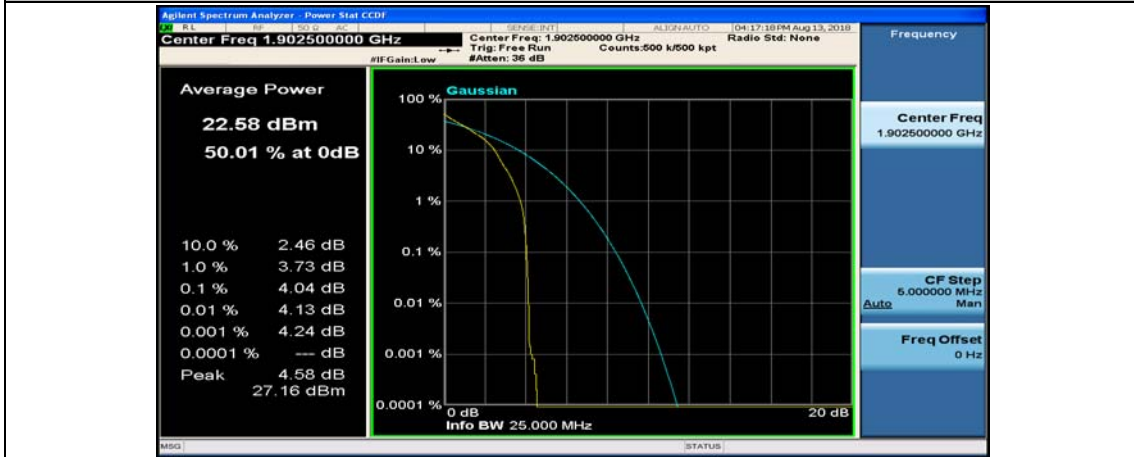

(Channel Bandwidth:15 MHz)_HCH_QPSK_1RB#74