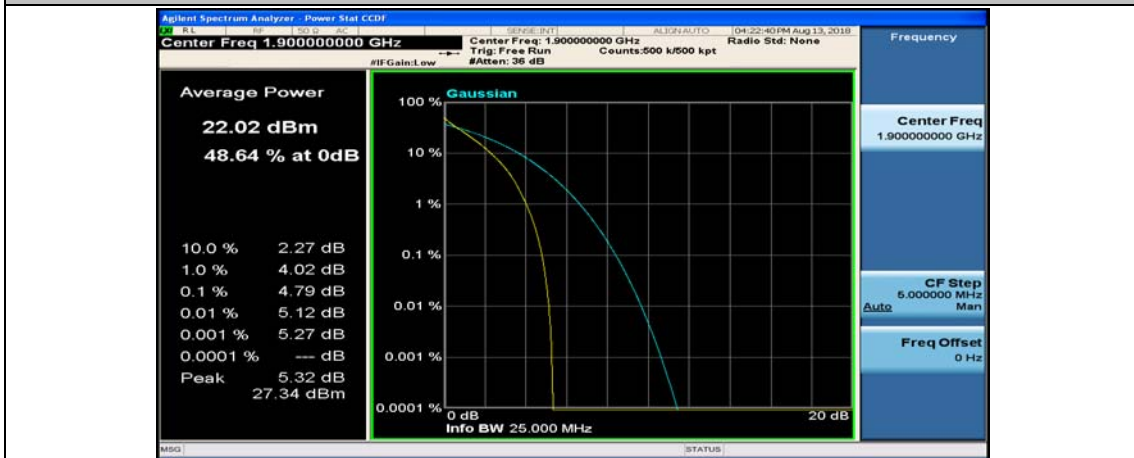

(Channel Bandwidth:20 MHz)_HCH_QPSK_50RB#50