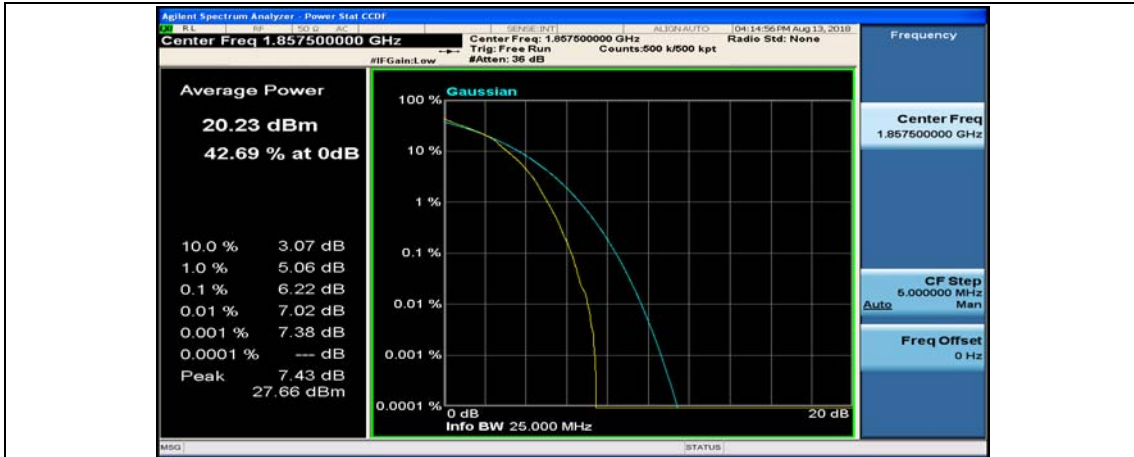

(Channel Bandwidth:15 MHz)_HCH_QPSK_75RB#0

(Channel Bandwidth:15 MHz)_LCH_16QAM_1RB#0

(Channel Bandwidth:15 MHz)_LCH_16QAM_1RB#37

(Channel Bandwidth:15 MHz)_LCH_16QAM_1RB#74

(Channel Bandwidth:15 MHz)_LCH_16QAM_37RB#0