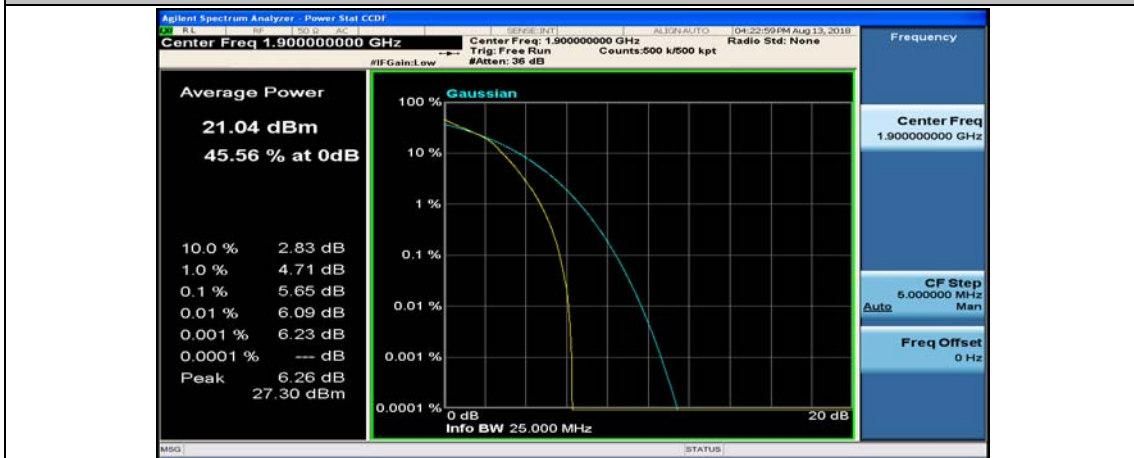

(Channel Bandwidth:20 MHz)_HCH_16QAM_1RB#99

(Channel Bandwidth:20 MHz)_HCH_16QAM_50RB#0

(Channel Bandwidth:20 MHz)_HCH_16QAM_50RB#25

(Channel Bandwidth:20 MHz)_HCH_16QAM_50RB#0

(Channel Bandwidth:20 MHz)_HCH_16QAM_100RB#0