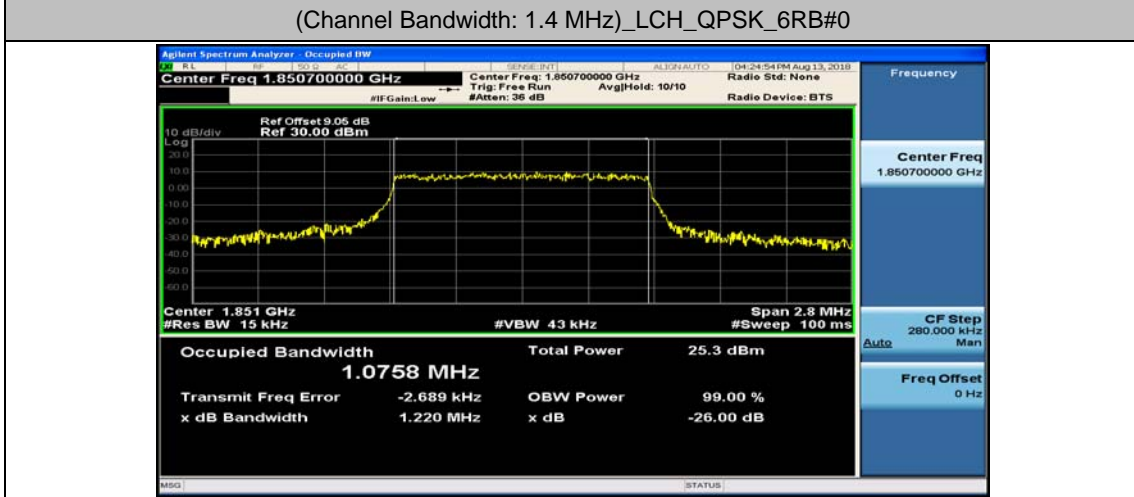

(Channel Bandwidth: 1.4 MHz)_MCH_QPSK_6RB#0

Test Graphs

Channel Bandwidth: 1.4 MHz

(Channel Bandwidth: 1.4 MHz)_LCH_QPSK_6RB#0