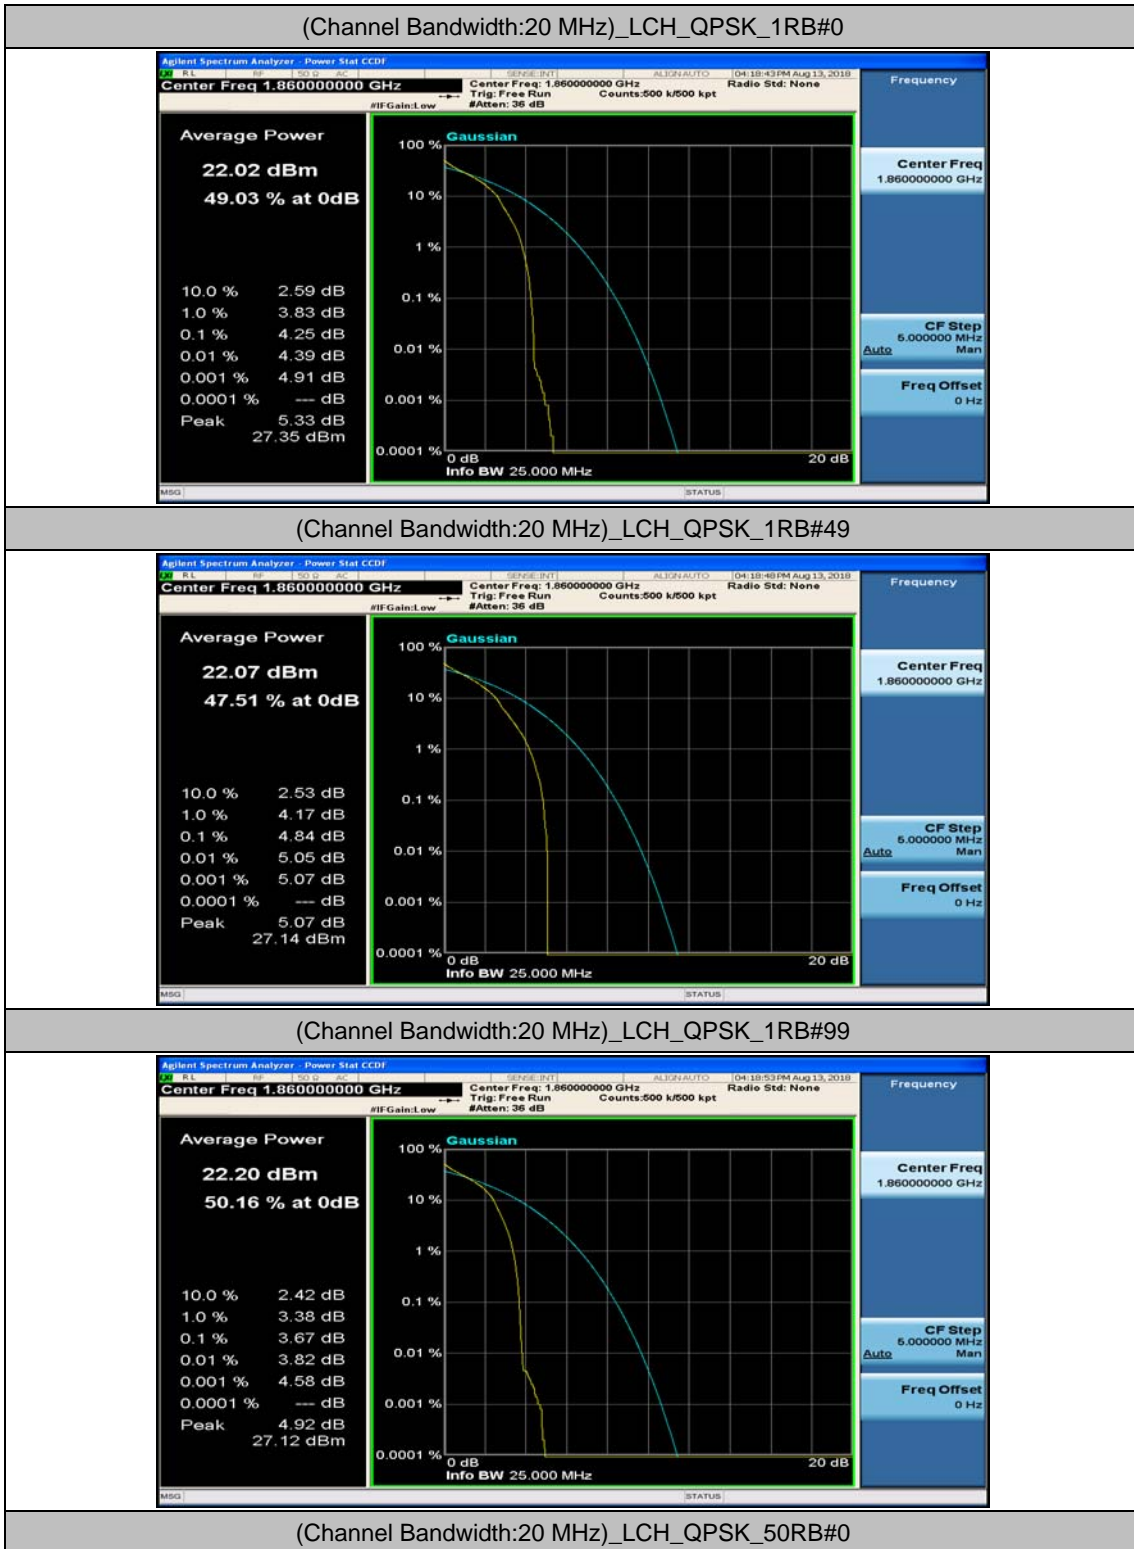

Channel Bandwidth: 20 MHz