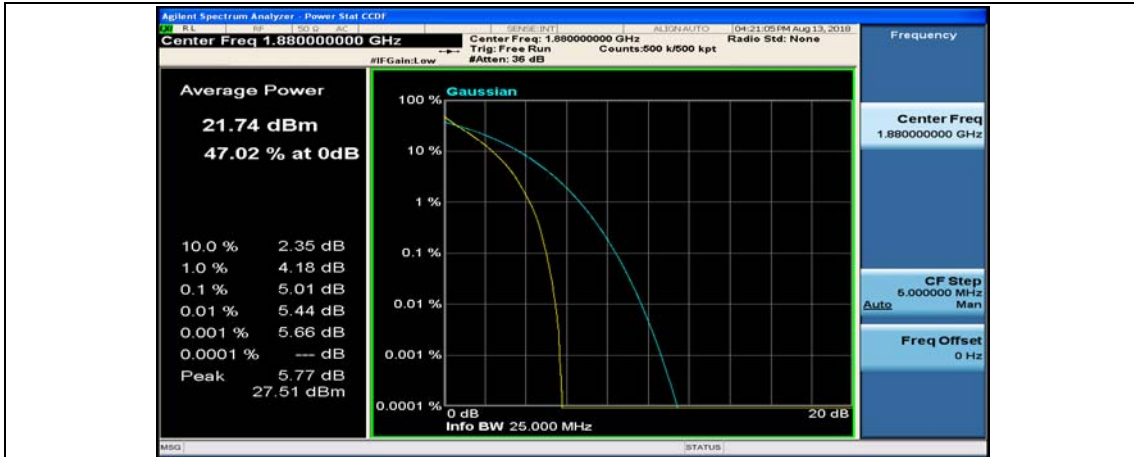

(Channel Bandwidth:20 MHz)_MCH_QPSK_50RB#50