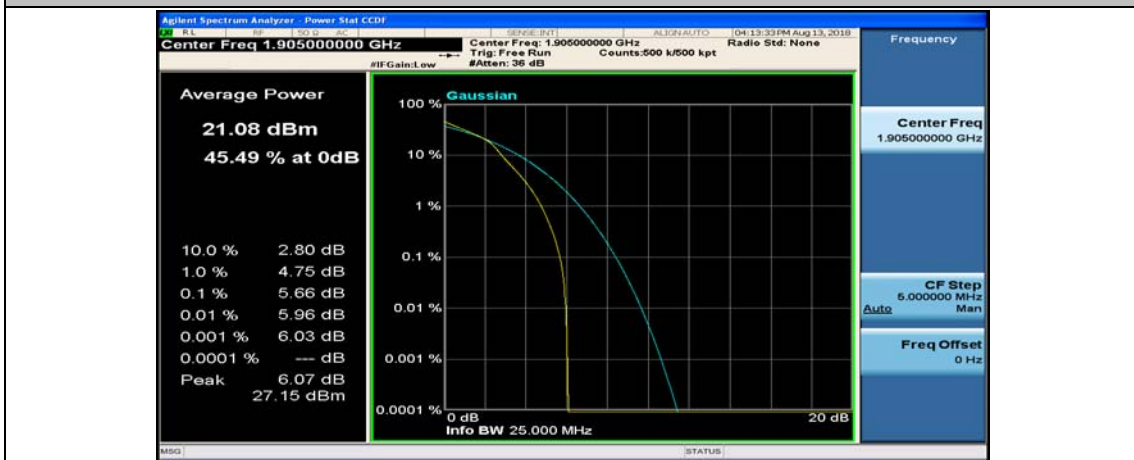

Channel Bandwidth: 10 MHz_MCH_16QAM_25RB#25

Channel Bandwidth: 10 MHz_HCH_16QAM_1RB#49

Channel Bandwidth: 10 MHz_HCH_16QAM_25RB#0

Channel Bandwidth: 10 MHz_HCH_16QAM_25RB#12

Channel Bandwidth: 15 MHz

(Channel Bandwidth:15 MHz)_LCH_QPSK_37RB#18

(Channel Bandwidth:15 MHz)_LCH_QPSK_37RB#38

(Channel Bandwidth:15 MHz)_LCH_QPSK_75RB#0

(Channel Bandwidth:15 MHz)_MCH_QPSK_1RB#0

(Channel Bandwidth:15 MHz)_MCH_QPSK_1RB#37

(Channel Bandwidth:15 MHz)_MCH_QPSK_1RB#74