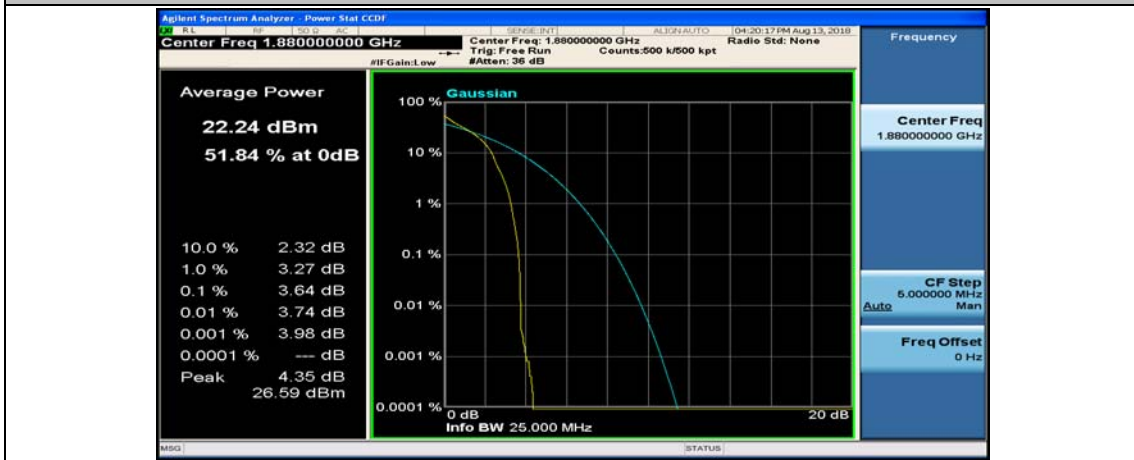

(Channel Bandwidth:20 MHz)_MCH_QPSK_1RB#0