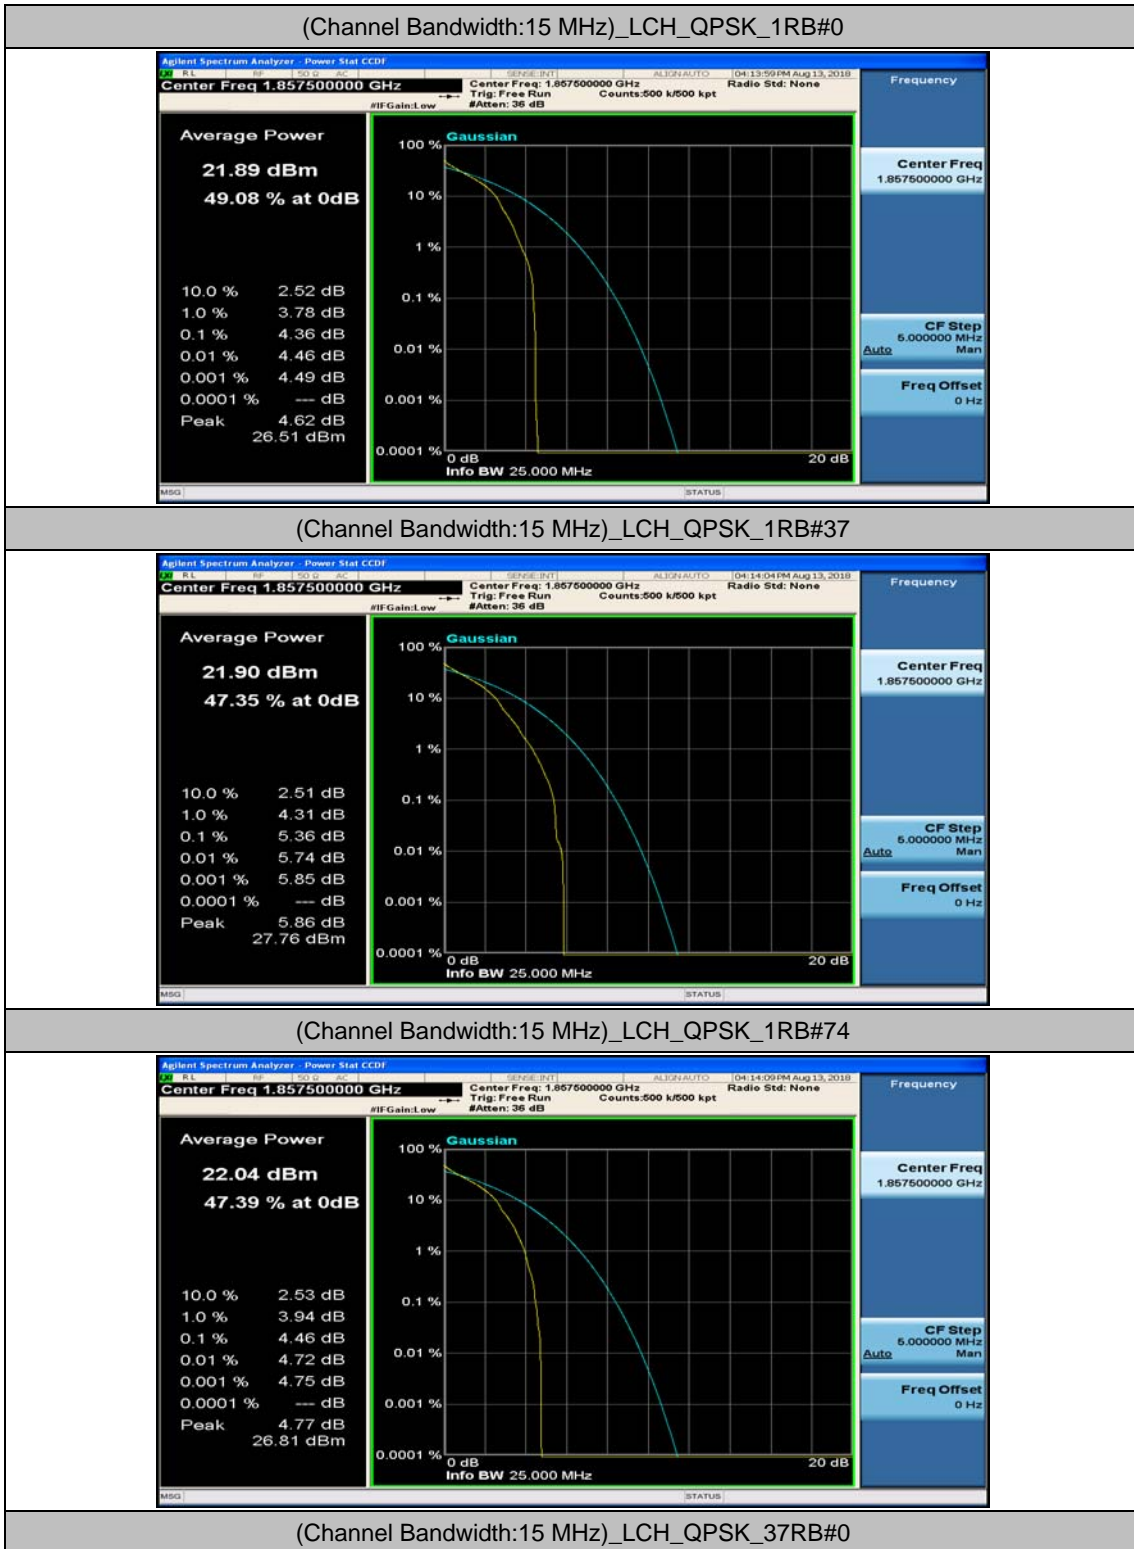

Channel Bandwidth: 10 MHz_MCH_16QAM_25RB#25

Channel Bandwidth: 10 MHz_HCH_16QAM_1RB#49

Channel Bandwidth: 10 MHz_HCH_16QAM_25RB#0

Channel Bandwidth: 10 MHz_HCH_16QAM_25RB#12

Channel Bandwidth: 15 MHz

(Channel Bandwidth:15 MHz)_LCH_QPSK_37RB#18

(Channel Bandwidth:15 MHz)_LCH_QPSK_37RB#38

(Channel Bandwidth:15 MHz)_LCH_QPSK_75RB#0

(Channel Bandwidth:15 MHz)_MCH_QPSK_1RB#0

(Channel Bandwidth:15 MHz)_MCH_QPSK_1RB#37

(Channel Bandwidth:15 MHz)_MCH_QPSK_1RB#74