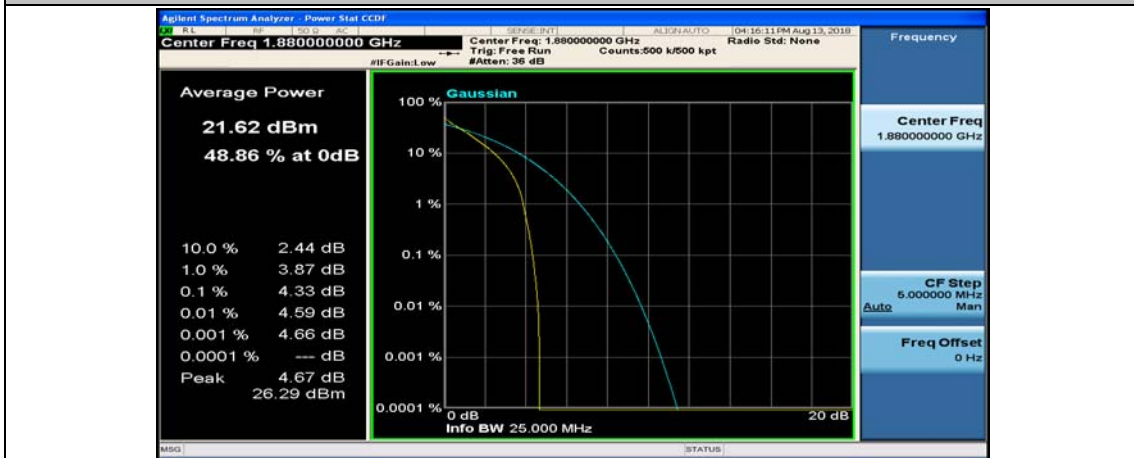

(Channel Bandwidth:15 MHz)_MCH_QPSK_37RB#0