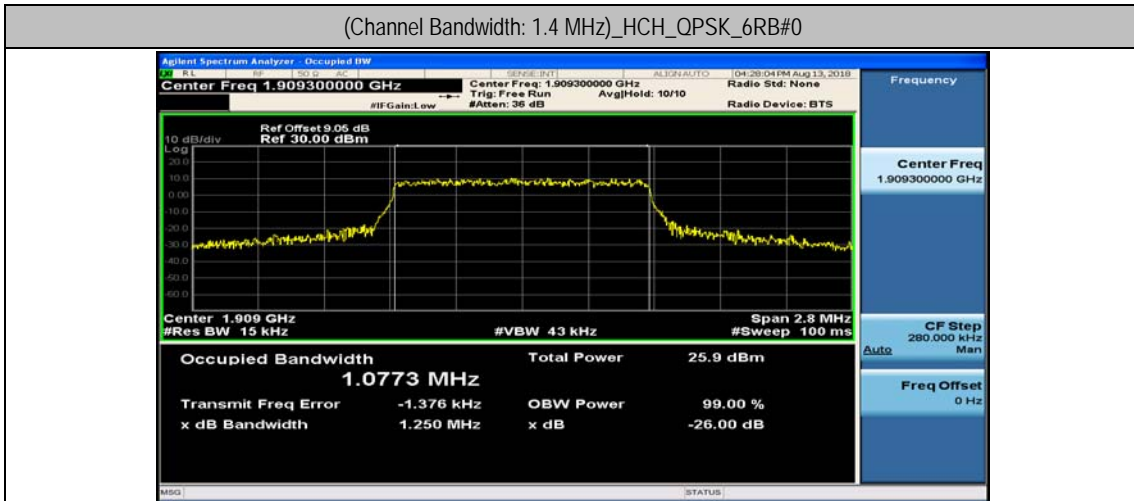

Channel Bandwidth: 20 MHz

Channel Bandwidth: 20 MHz						
Modulation	Channel	RB Configuration		Occupied Bandwidth (MHz)	26dB Bandwidth (MHz)	Verdict
		Size	Offset			
QPSK	LCH	100	0	17.888	18.83	PASS
	MCH	100	0	17.874	18.72	PASS
	HCH	100	0	17.883	18.75	PASS
16QAM	LCH	100	0	17.880	18.69	PASS
	MCH	100	0	17.860	18.77	PASS
	HCH	100	0	17.863	18.67	PASS

Test Graphs

Channel Bandwidth: 1.4 MHz

(Channel Bandwidth: 1.4 MHz)_LCH_QPSK_6RB#0

(Channel Bandwidth: 1.4 MHz)_MCH_QPSK_6RB#0

(Channel Bandwidth: 1.4 MHz)_HCH_QPSK_6RB#0

(Channel Bandwidth: 1.4 MHz)_LCH_16QAM_6RB#0