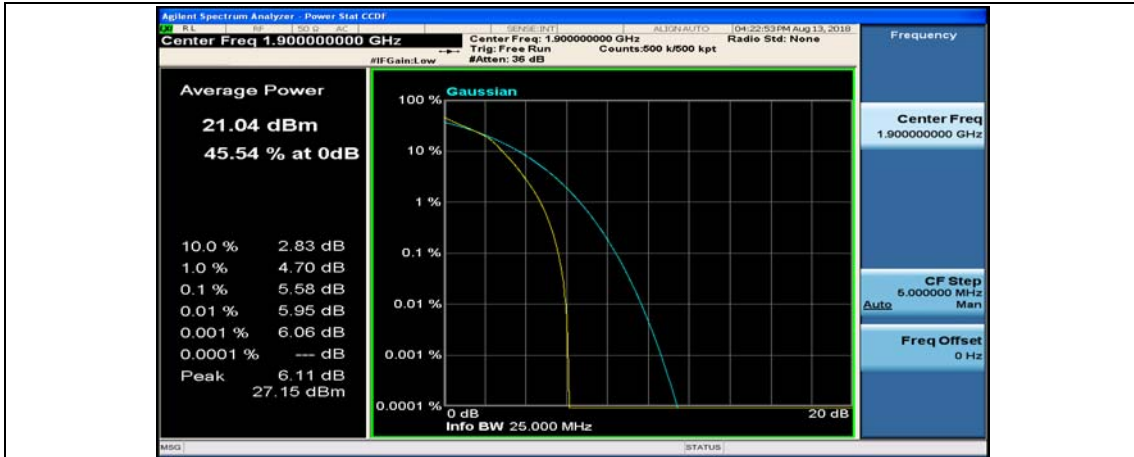

(Channel Bandwidth:20 MHz)_HCH_16QAM_50RB#25