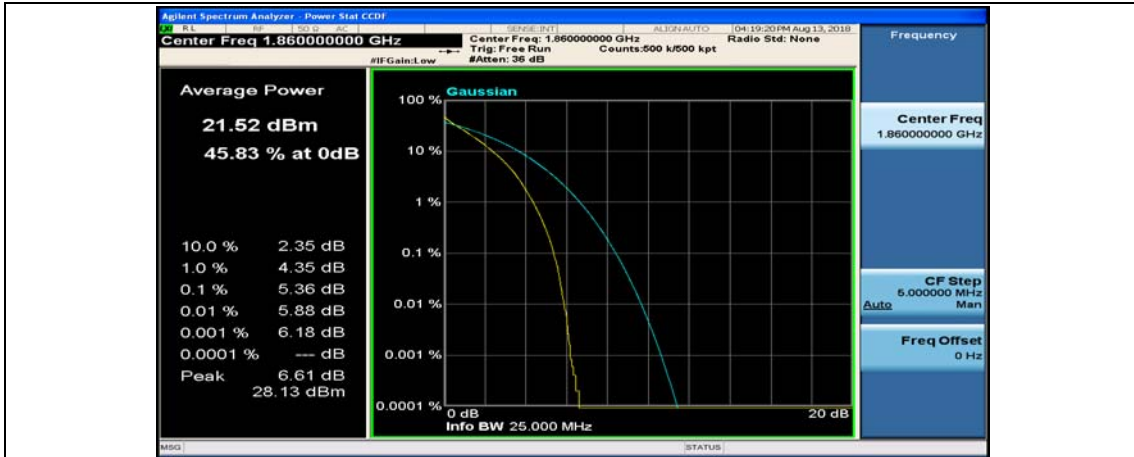

(Channel Bandwidth:15 MHz)_HCH_16QAM_37RB#38

(Channel Bandwidth:15 MHz)_HCH_16QAM_75RB#0

Channel Bandwidth: 20 MHz

(Channel Bandwidth:20 MHz)_LCH_QPSK_50RB#25

(Channel Bandwidth:20 MHz)_LCH_QPSK_50RB#50

(Channel Bandwidth:20 MHz)_LCH_QPSK_100RB#0