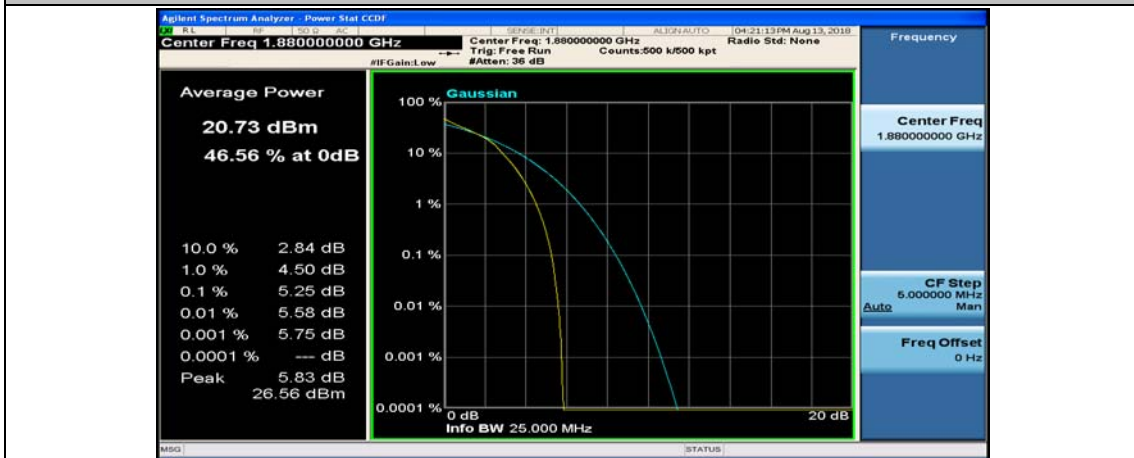

(Channel Bandwidth:20 MHz)_LCH_16QAM_100RB#0

(Channel Bandwidth:20 MHz)_MCH_16QAM_1RB#0

(Channel Bandwidth:20 MHz)_MCH_16QAM_1RB#49

(Channel Bandwidth:20 MHz)_MCH_16QAM_1RB#99

(Channel Bandwidth:20 MHz)_MCH_16QAM_50RB#0