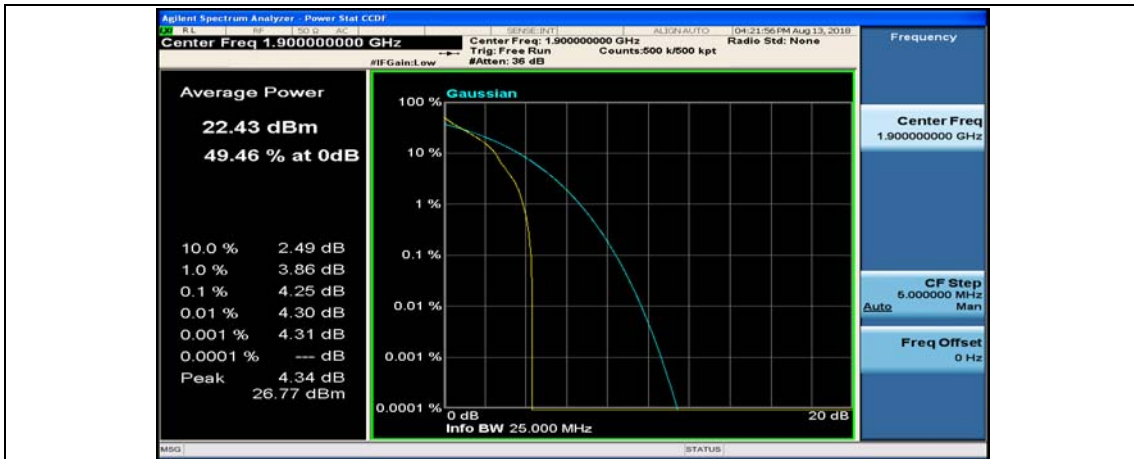

(Channel Bandwidth:20 MHz)_MCH_QPSK_50RB#50

(Channel Bandwidth:20 MHz)_MCH_QPSK_100RB#0

(Channel Bandwidth:20 MHz)_HCH_QPSK_1RB#0

(Channel Bandwidth:20 MHz)_HCH_QPSK_1RB#49

(Channel Bandwidth:20 MHz)_HCH_QPSK_1RB#99