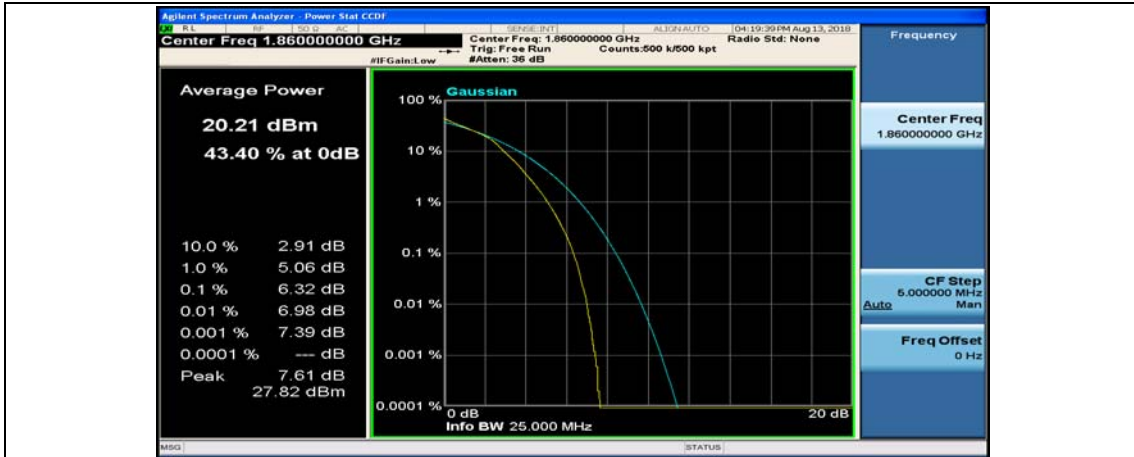

(Channel Bandwidth:20 MHz)_LCH_16QAM_50RB#0