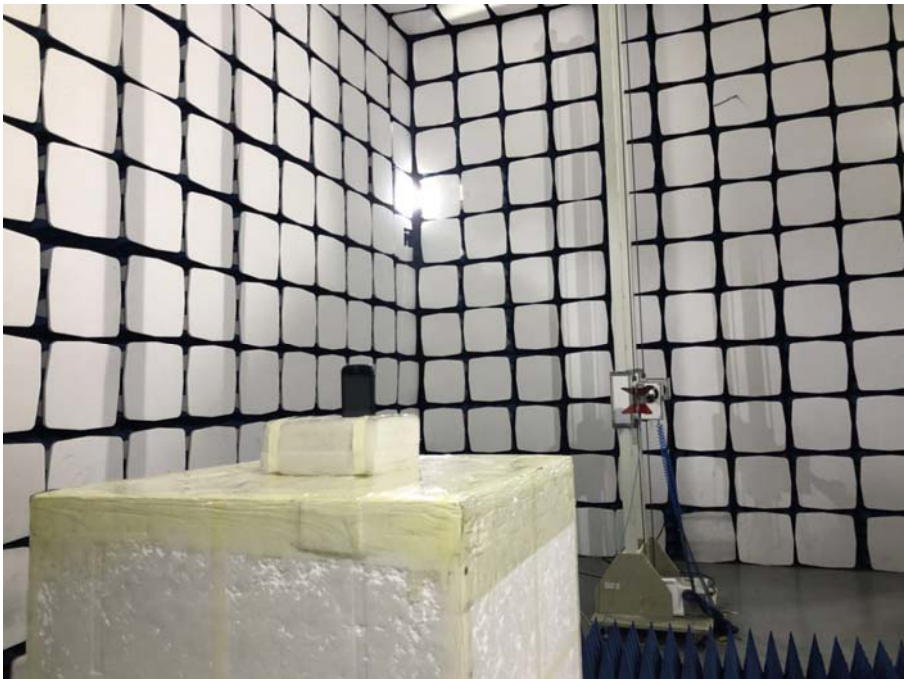

EXHIBIT 4 - TEST SETUP PHOTOGRAPHS

Conducted Emission Test Setup

Radiation Emission Test Setup (Below 30MHz)

Radiation Emission Test Setup (30MHz to 1GHz)**Radiation Emission Test Setup (1GHz to 18GHz)**

Radiation Emission Test Setup (Above 18GHz)