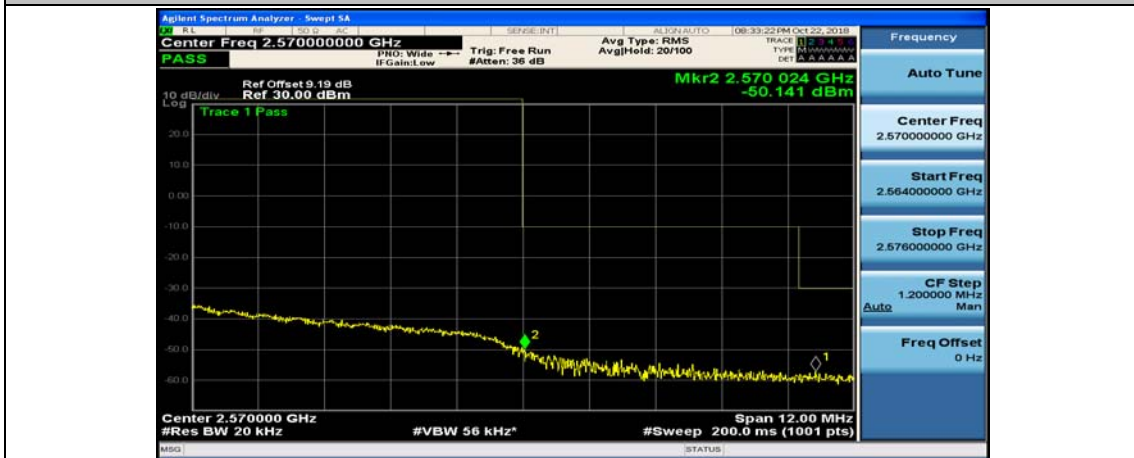

(Channel Bandwidth:20 MHz)\_LCH\_QPSK\_100RB#0

(Channel Bandwidth:20 MHz)\_HCH\_QPSK\_1RB#0

(Channel Bandwidth:20 MHz)\_HCH\_QPSK\_1RB#49

(Channel Bandwidth:20 MHz)\_HCH\_QPSK\_1RB#99

(Channel Bandwidth:20 MHz)\_HCH\_QPSK\_50RB#0