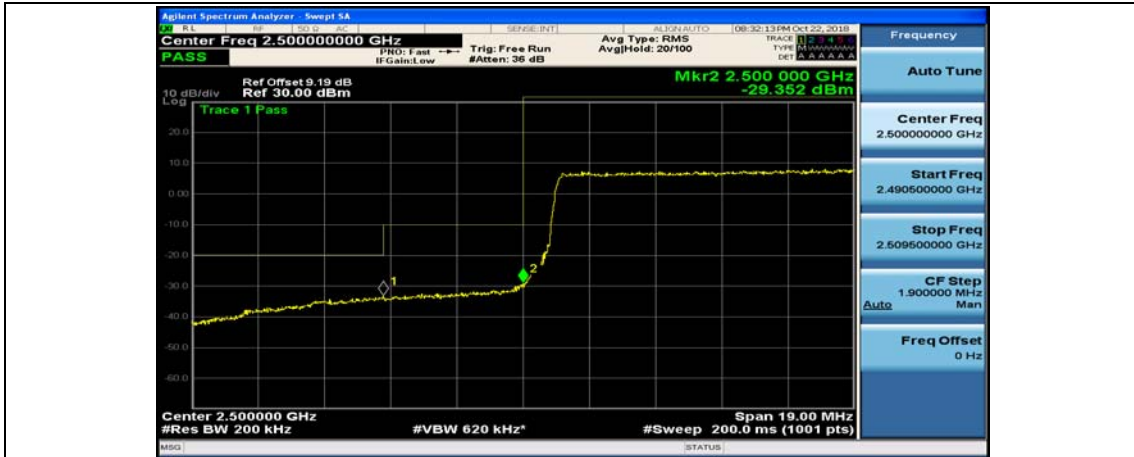

(Channel Bandwidth:15 MHz)\_HCH\_16QAM\_37RB#38

(Channel Bandwidth:15 MHz)\_HCH\_16QAM\_75RB#0

Channel Bandwidth: 20 MHz

(Channel Bandwidth:20 MHz)\_LCH\_QPSK\_50RB#25

(Channel Bandwidth:20 MHz)\_LCH\_QPSK\_50RB#50

(Channel Bandwidth:20 MHz)\_LCH\_QPSK\_100RB#0

(Channel Bandwidth:20 MHz)\_HCH\_QPSK\_1RB#0

(Channel Bandwidth:20 MHz)\_HCH\_QPSK\_1RB#49

(Channel Bandwidth:20 MHz)\_HCH\_QPSK\_1RB#99

(Channel Bandwidth:20 MHz)\_HCH\_QPSK\_50RB#0