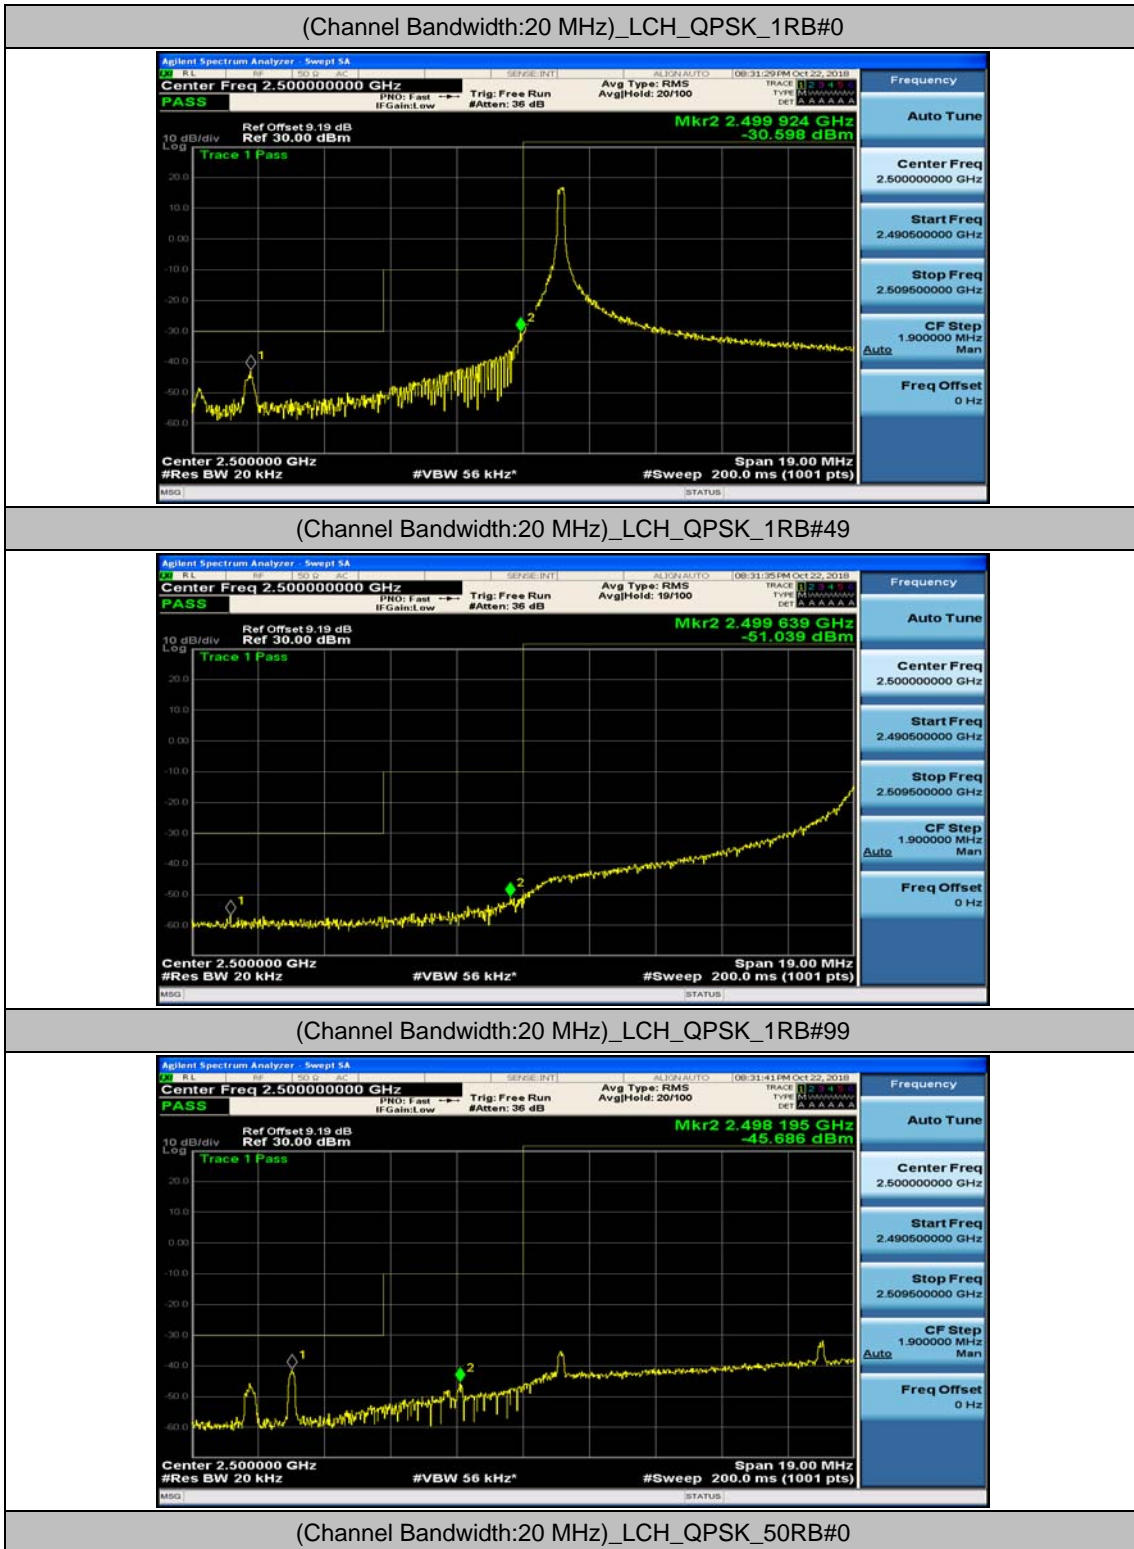

(Channel Bandwidth:15 MHz)\_LCH\_16QAM\_1RB#74

(Channel Bandwidth:15 MHz)\_LCH\_16QAM\_37RB#0

(Channel Bandwidth:15 MHz)\_LCH\_16QAM\_37RB#18

(Channel Bandwidth:15 MHz)\_LCH\_16QAM\_37RB#38

(Channel Bandwidth:15 MHz)\_LCH\_16QAM\_75RB#0

(Channel Bandwidth:15 MHz)\_HCH\_16QAM\_1RB#0

(Channel Bandwidth:15 MHz)\_HCH\_16QAM\_1RB#37

(Channel Bandwidth:15 MHz)\_HCH\_16QAM\_1RB#74

(Channel Bandwidth:15 MHz)\_HCH\_16QAM\_37RB#0

(Channel Bandwidth:15 MHz)\_HCH\_16QAM\_37RB#18

(Channel Bandwidth:15 MHz)\_HCH\_16QAM\_37RB#38

(Channel Bandwidth:15 MHz)\_HCH\_16QAM\_75RB#0

Channel Bandwidth: 20 MHz

(Channel Bandwidth:20 MHz)\_LCH\_QPSK\_50RB#25

(Channel Bandwidth:20 MHz)\_LCH\_QPSK\_50RB#50