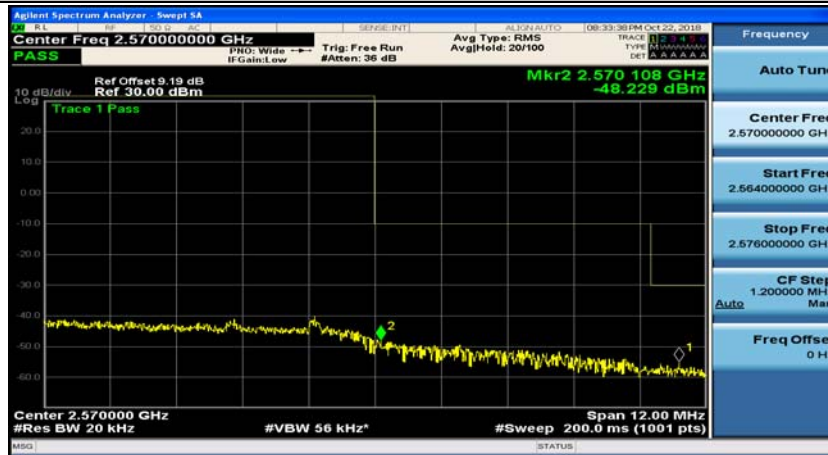

(Channel Bandwidth:20 MHz)_HCH_16QAM_1RB#0