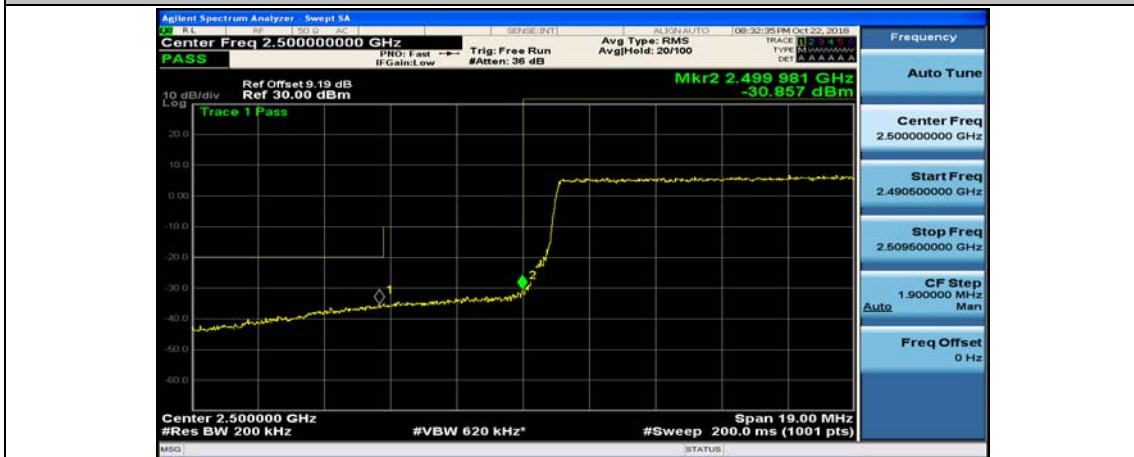

(Channel Bandwidth:20 MHz)\_HCH\_QPSK\_50RB#25

(Channel Bandwidth:20 MHz)\_HCH\_QPSK\_50RB#50

(Channel Bandwidth:20 MHz)\_HCH\_QPSK\_100RB#0

(Channel Bandwidth:20 MHz)\_LCH\_16QAM\_1RB#0

(Channel Bandwidth:20 MHz)\_LCH\_16QAM\_1RB#49

(Channel Bandwidth:20 MHz)\_LCH\_16QAM\_1RB#99

(Channel Bandwidth:20 MHz)\_LCH\_16QAM\_50RB#0

(Channel Bandwidth:20 MHz)\_LCH\_16QAM\_50RB#25

(Channel Bandwidth:20 MHz)\_LCH\_16QAM\_50RB#50

(Channel Bandwidth:20 MHz)\_LCH\_16QAM\_100RB#0