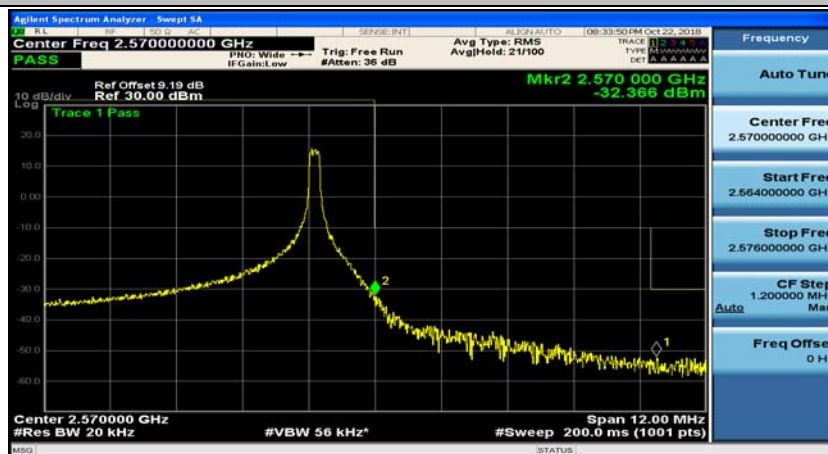

(Channel Bandwidth:20 MHz)_HCH_16QAM_1RB#99