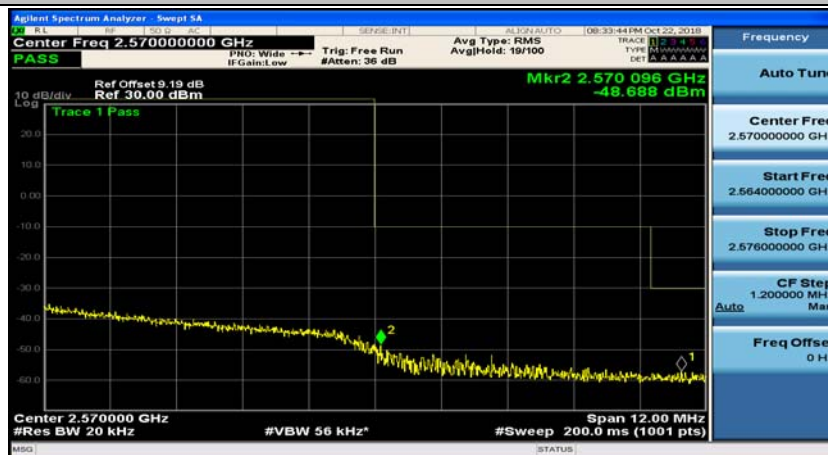

(Channel Bandwidth:20 MHz)_HCH_16QAM_1RB#49