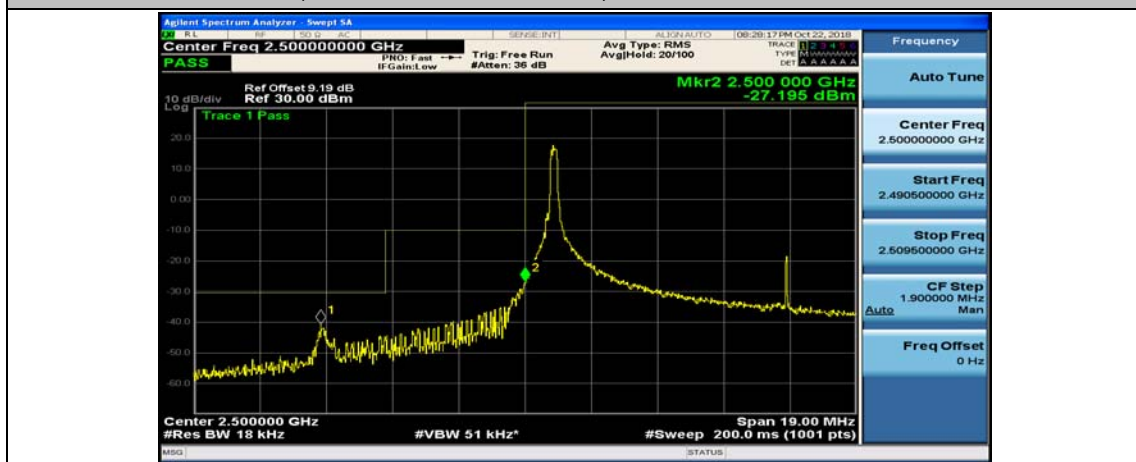

(Channel Bandwidth:15 MHz)\_HCH\_QPSK\_37RB#18

(Channel Bandwidth:15 MHz)\_HCH\_QPSK\_37RB#38

(Channel Bandwidth:15 MHz)\_HCH\_QPSK\_75RB#0

(Channel Bandwidth:15 MHz)\_LCH\_16QAM\_1RB#0

(Channel Bandwidth:15 MHz)\_LCH\_16QAM\_1RB#37

(Channel Bandwidth:15 MHz)\_LCH\_16QAM\_1RB#74

(Channel Bandwidth:15 MHz)\_LCH\_16QAM\_37RB#0

(Channel Bandwidth:15 MHz)\_LCH\_16QAM\_37RB#18

(Channel Bandwidth:15 MHz)\_LCH\_16QAM\_37RB#38

(Channel Bandwidth:15 MHz)\_LCH\_16QAM\_75RB#0