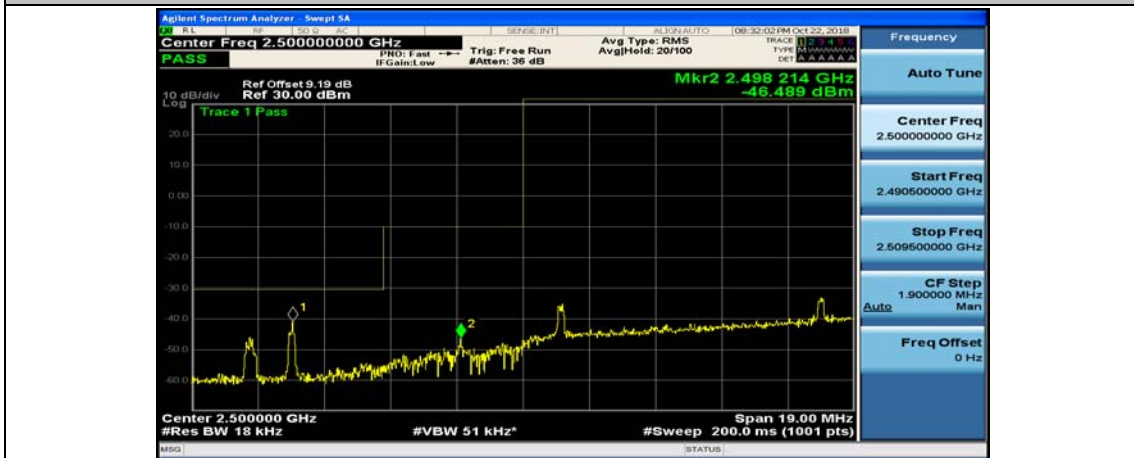

(Channel Bandwidth:20 MHz)\_HCH\_QPSK\_50RB#25

(Channel Bandwidth:20 MHz)\_HCH\_QPSK\_50RB#50

(Channel Bandwidth:20 MHz)\_HCH\_QPSK\_100RB#0

(Channel Bandwidth:20 MHz)\_LCH\_16QAM\_1RB#0

(Channel Bandwidth:20 MHz)\_LCH\_16QAM\_1RB#49

(Channel Bandwidth:20 MHz)\_LCH\_16QAM\_1RB#99

(Channel Bandwidth:20 MHz)\_LCH\_16QAM\_50RB#0

(Channel Bandwidth:20 MHz)\_LCH\_16QAM\_50RB#25

(Channel Bandwidth:20 MHz)\_LCH\_16QAM\_50RB#50

(Channel Bandwidth:20 MHz)\_LCH\_16QAM\_100RB#0