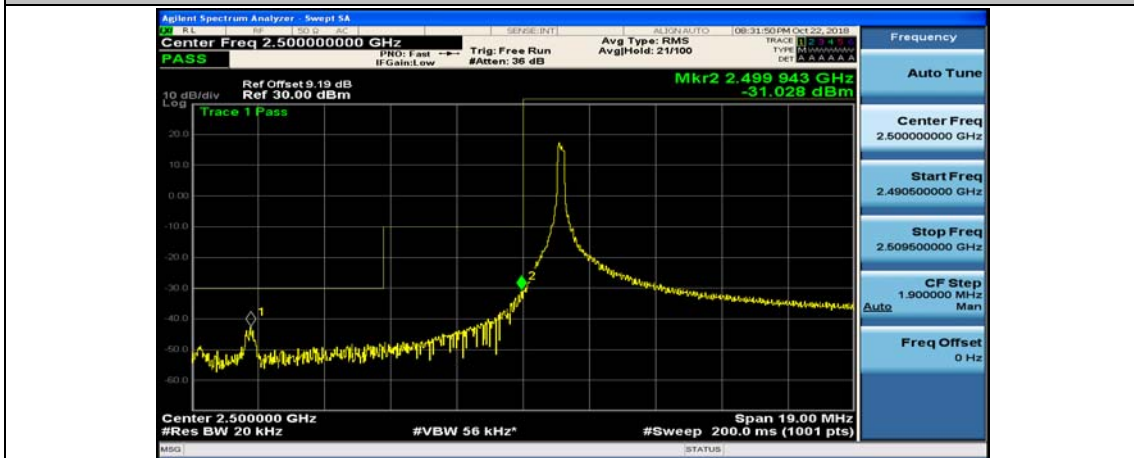

(Channel Bandwidth:20 MHz)\_HCH\_QPSK\_50RB#25

(Channel Bandwidth:20 MHz)\_HCH\_QPSK\_50RB#50

(Channel Bandwidth:20 MHz)\_HCH\_QPSK\_100RB#0

(Channel Bandwidth:20 MHz)\_LCH\_16QAM\_1RB#0

(Channel Bandwidth:20 MHz)\_LCH\_16QAM\_1RB#49