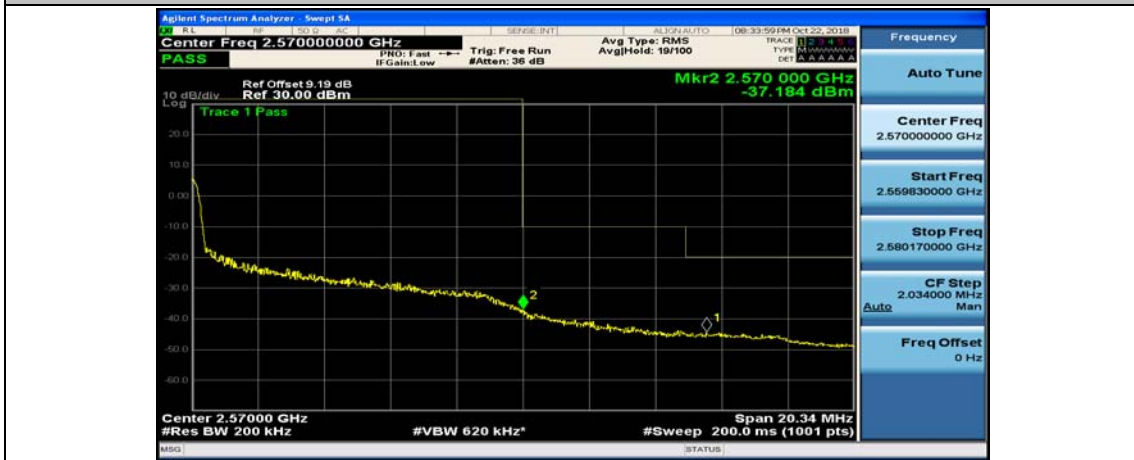

(Channel Bandwidth:20 MHz)\_LCH\_QPSK\_100RB#0

(Channel Bandwidth:20 MHz)\_HCH\_QPSK\_1RB#0

(Channel Bandwidth:20 MHz)\_HCH\_QPSK\_1RB#49

(Channel Bandwidth:20 MHz)\_HCH\_QPSK\_1RB#99

(Channel Bandwidth:20 MHz)\_HCH\_QPSK\_50RB#0