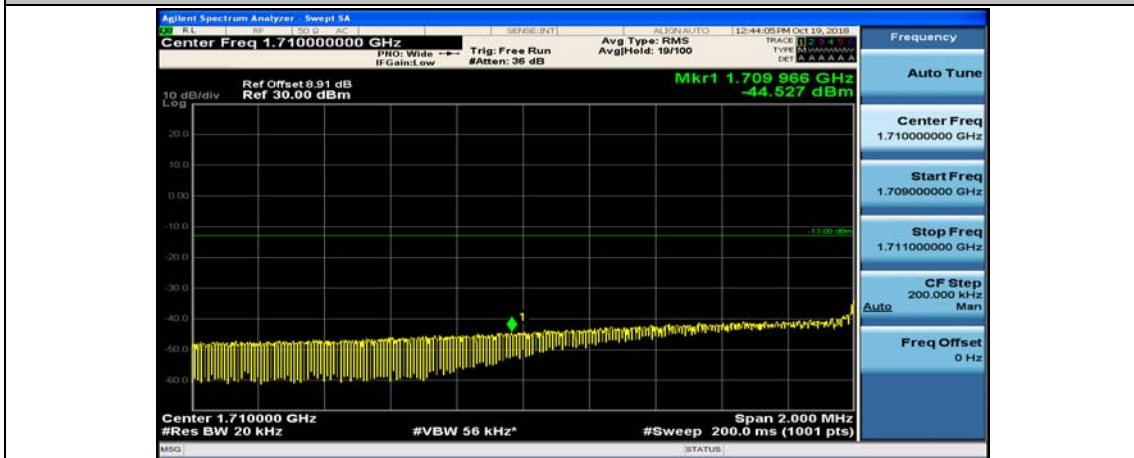

(Channel Bandwidth:15 MHz)_HCH_16QAM_75RB#0

Channel Bandwidth: 20 MHz

(Channel Bandwidth:20 MHz)_LCH_QPSK_1RB#49

(Channel Bandwidth:20 MHz)_LCH_QPSK_1RB#99

(Channel Bandwidth:20 MHz)_LCH_QPSK_50RB#0

(Channel Bandwidth:20 MHz)_LCH_QPSK_50RB#25

(Channel Bandwidth:20 MHz)_LCH_QPSK_50RB#50

(Channel Bandwidth:20 MHz)_LCH_QPSK_100RB#0

(Channel Bandwidth:20 MHz)_HCH_QPSK_1RB#0

(Channel Bandwidth:20 MHz)_HCH_QPSK_1RB#49

(Channel Bandwidth:20 MHz)_HCH_QPSK_1RB#99