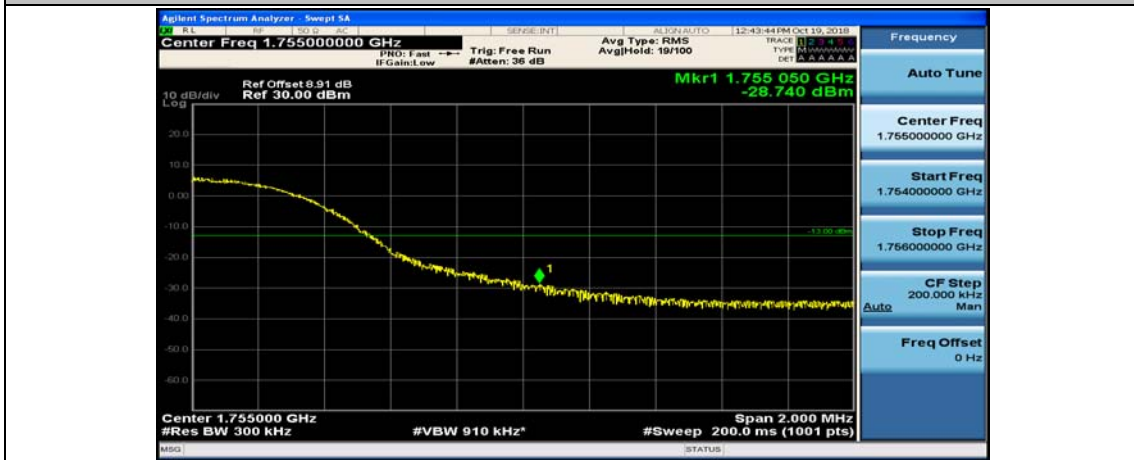

(Channel Bandwidth:15 MHz)_HCH_16QAM_75RB#0

Channel Bandwidth: 20 MHz

(Channel Bandwidth:20 MHz)_LCH_QPSK_1RB#49

(Channel Bandwidth:20 MHz)_LCH_QPSK_1RB#99

(Channel Bandwidth:20 MHz)_LCH_QPSK_50RB#0

(Channel Bandwidth:20 MHz)_LCH_QPSK_50RB#25

(Channel Bandwidth:20 MHz)_LCH_QPSK_50RB#50

(Channel Bandwidth:20 MHz)_LCH_QPSK_100RB#0

(Channel Bandwidth:20 MHz)_HCH_QPSK_1RB#0

(Channel Bandwidth:20 MHz)_HCH_QPSK_1RB#49

(Channel Bandwidth:20 MHz)_HCH_QPSK_1RB#99