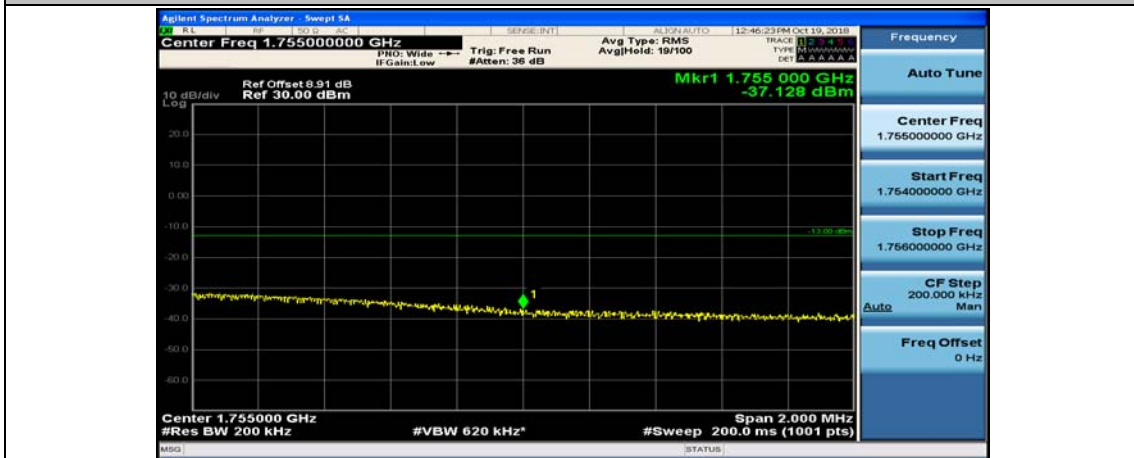

(Channel Bandwidth:20 MHz)_LCH_QPSK_50RB#50

(Channel Bandwidth:20 MHz)_LCH_QPSK_100RB#0

(Channel Bandwidth:20 MHz)_HCH_QPSK_1RB#0

(Channel Bandwidth:20 MHz)_HCH_QPSK_1RB#49

(Channel Bandwidth:20 MHz)_HCH_QPSK_1RB#99

(Channel Bandwidth:20 MHz)_HCH_QPSK_50RB#0

(Channel Bandwidth:20 MHz)_HCH_QPSK_50RB#25

(Channel Bandwidth:20 MHz)_HCH_QPSK_50RB#50

(Channel Bandwidth:20 MHz)_HCH_QPSK_100RB#0

(Channel Bandwidth:20 MHz)_LCH_16QAM_1RB#0