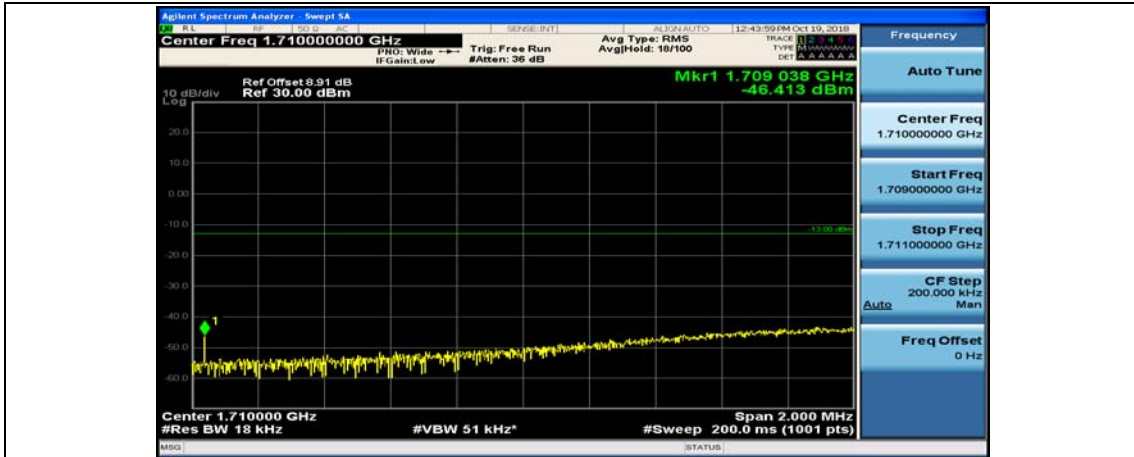

(Channel Bandwidth:15 MHz)_HCH_16QAM_75RB#0

Channel Bandwidth: 20 MHz

(Channel Bandwidth:20 MHz)_LCH_QPSK_1RB#49

(Channel Bandwidth:20 MHz)_LCH_QPSK_1RB#99

(Channel Bandwidth:20 MHz)_LCH_QPSK_50RB#0

(Channel Bandwidth:20 MHz)_LCH_QPSK_50RB#25

(Channel Bandwidth:20 MHz)_LCH_QPSK_50RB#50

(Channel Bandwidth:20 MHz)_LCH_QPSK_100RB#0

(Channel Bandwidth:20 MHz)_HCH_QPSK_1RB#0

(Channel Bandwidth:20 MHz)_HCH_QPSK_1RB#49

(Channel Bandwidth:20 MHz)_HCH_QPSK_1RB#99