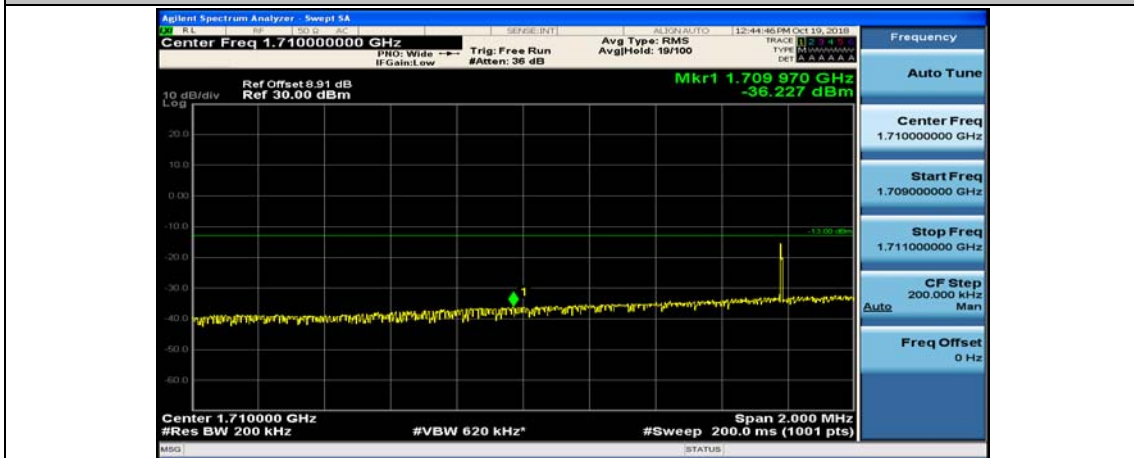

(Channel Bandwidth:15 MHz)_HCH_16QAM_75RB#0

Channel Bandwidth: 20 MHz

(Channel Bandwidth:20 MHz)_LCH_QPSK_1RB#49

(Channel Bandwidth:20 MHz)_LCH_QPSK_1RB#99

(Channel Bandwidth:20 MHz)_LCH_QPSK_50RB#0

(Channel Bandwidth:20 MHz)_LCH_QPSK_50RB#25

(Channel Bandwidth:20 MHz)_LCH_QPSK_50RB#50

(Channel Bandwidth:20 MHz)_LCH_QPSK_100RB#0

(Channel Bandwidth:20 MHz)_HCH_QPSK_1RB#0

(Channel Bandwidth:20 MHz)_HCH_QPSK_1RB#49

(Channel Bandwidth:20 MHz)_HCH_QPSK_1RB#99