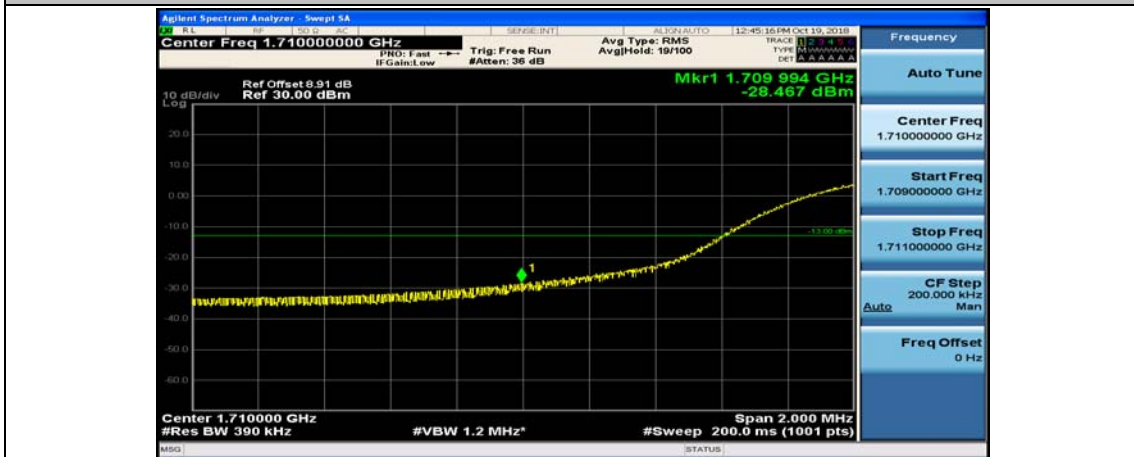

(Channel Bandwidth:15 MHz)_HCH_16QAM_75RB#0

Channel Bandwidth: 20 MHz

(Channel Bandwidth:20 MHz)_LCH_QPSK_1RB#49

(Channel Bandwidth:20 MHz)_LCH_QPSK_1RB#99

(Channel Bandwidth:20 MHz)_LCH_QPSK_50RB#0

(Channel Bandwidth:20 MHz)_LCH_QPSK_50RB#25

(Channel Bandwidth:20 MHz)_LCH_QPSK_50RB#50

(Channel Bandwidth:20 MHz)_LCH_QPSK_100RB#0

(Channel Bandwidth:20 MHz)_HCH_QPSK_1RB#0

(Channel Bandwidth:20 MHz)_HCH_QPSK_1RB#49

(Channel Bandwidth:20 MHz)_HCH_QPSK_1RB#99