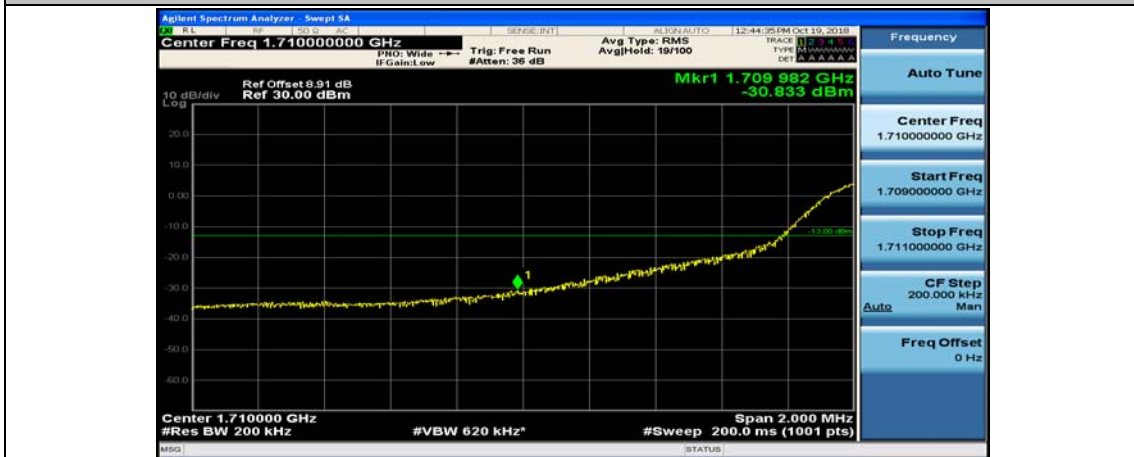

(Channel Bandwidth:15 MHz)_HCH_16QAM_75RB#0

Channel Bandwidth: 20 MHz

(Channel Bandwidth:20 MHz)_LCH_QPSK_1RB#49

(Channel Bandwidth:20 MHz)_LCH_QPSK_1RB#99

(Channel Bandwidth:20 MHz)_LCH_QPSK_50RB#0

(Channel Bandwidth:20 MHz)_LCH_QPSK_50RB#25

(Channel Bandwidth:20 MHz)_LCH_QPSK_50RB#50

(Channel Bandwidth:20 MHz)_LCH_QPSK_100RB#0

(Channel Bandwidth:20 MHz)_HCH_QPSK_1RB#0

(Channel Bandwidth:20 MHz)_HCH_QPSK_1RB#49

(Channel Bandwidth:20 MHz)_HCH_QPSK_1RB#99