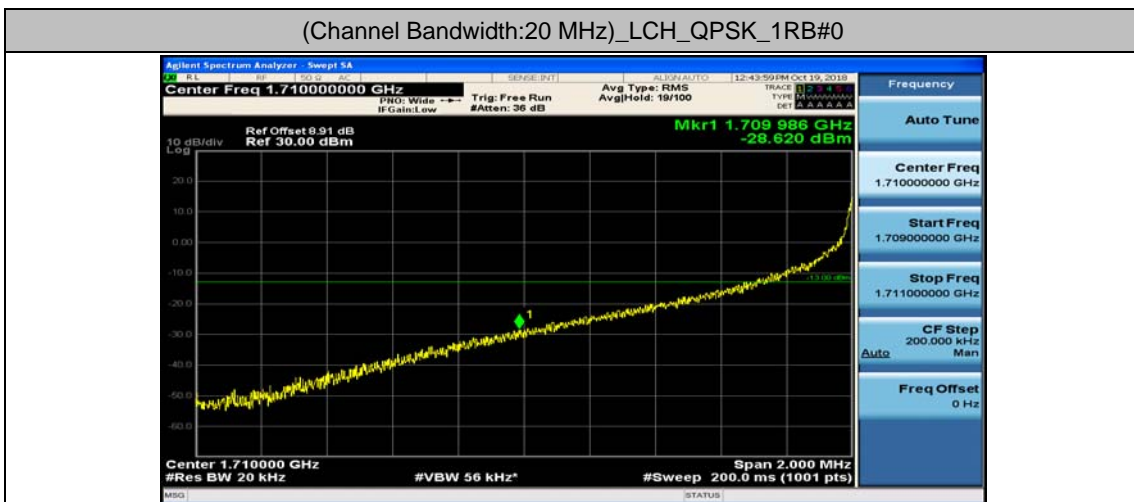

(Channel Bandwidth:15 MHz)_HCH_16QAM_75RB#0

Channel Bandwidth: 20 MHz

(Channel Bandwidth:20 MHz)_LCH_QPSK_1RB#49

(Channel Bandwidth:20 MHz)_LCH_QPSK_1RB#99

(Channel Bandwidth:20 MHz)_LCH_QPSK_50RB#0

(Channel Bandwidth:20 MHz)_LCH_QPSK_50RB#25