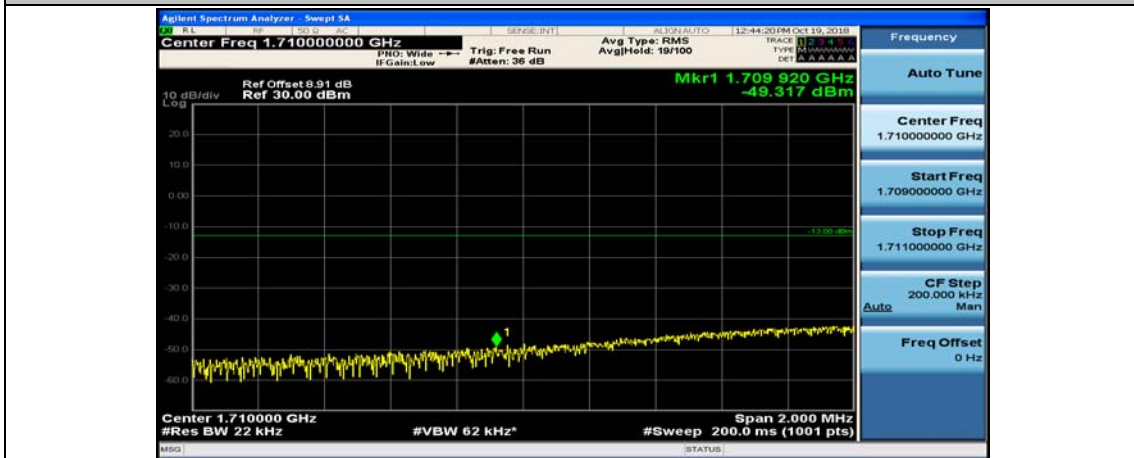

(Channel Bandwidth:20 MHz)_LCH_16QAM_1RB#49