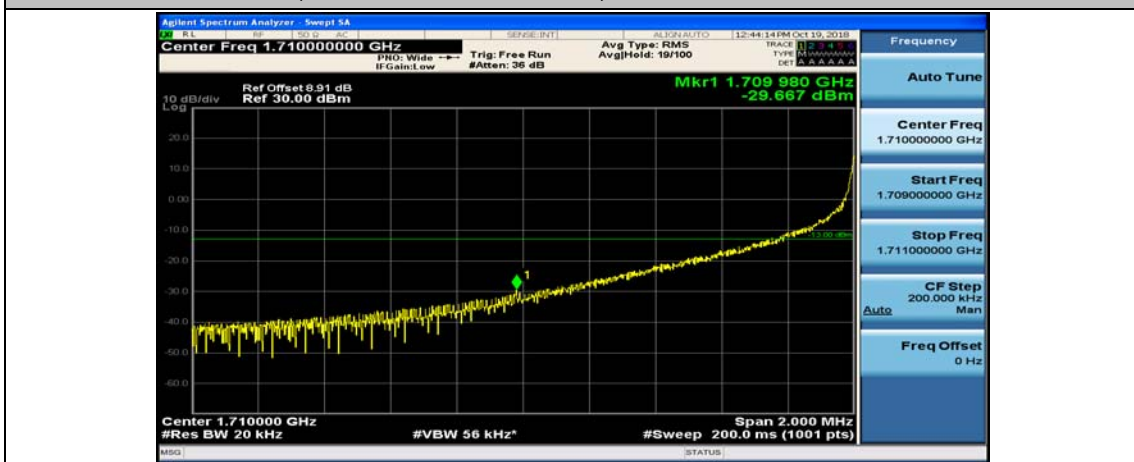

(Channel Bandwidth:20 MHz)_HCH_QPSK_50RB#0

(Channel Bandwidth:20 MHz)_HCH_QPSK_50RB#25

(Channel Bandwidth:20 MHz)_HCH_QPSK_50RB#50

(Channel Bandwidth:20 MHz)_HCH_QPSK_100RB#0

(Channel Bandwidth:20 MHz)_LCH_16QAM_1RB#0