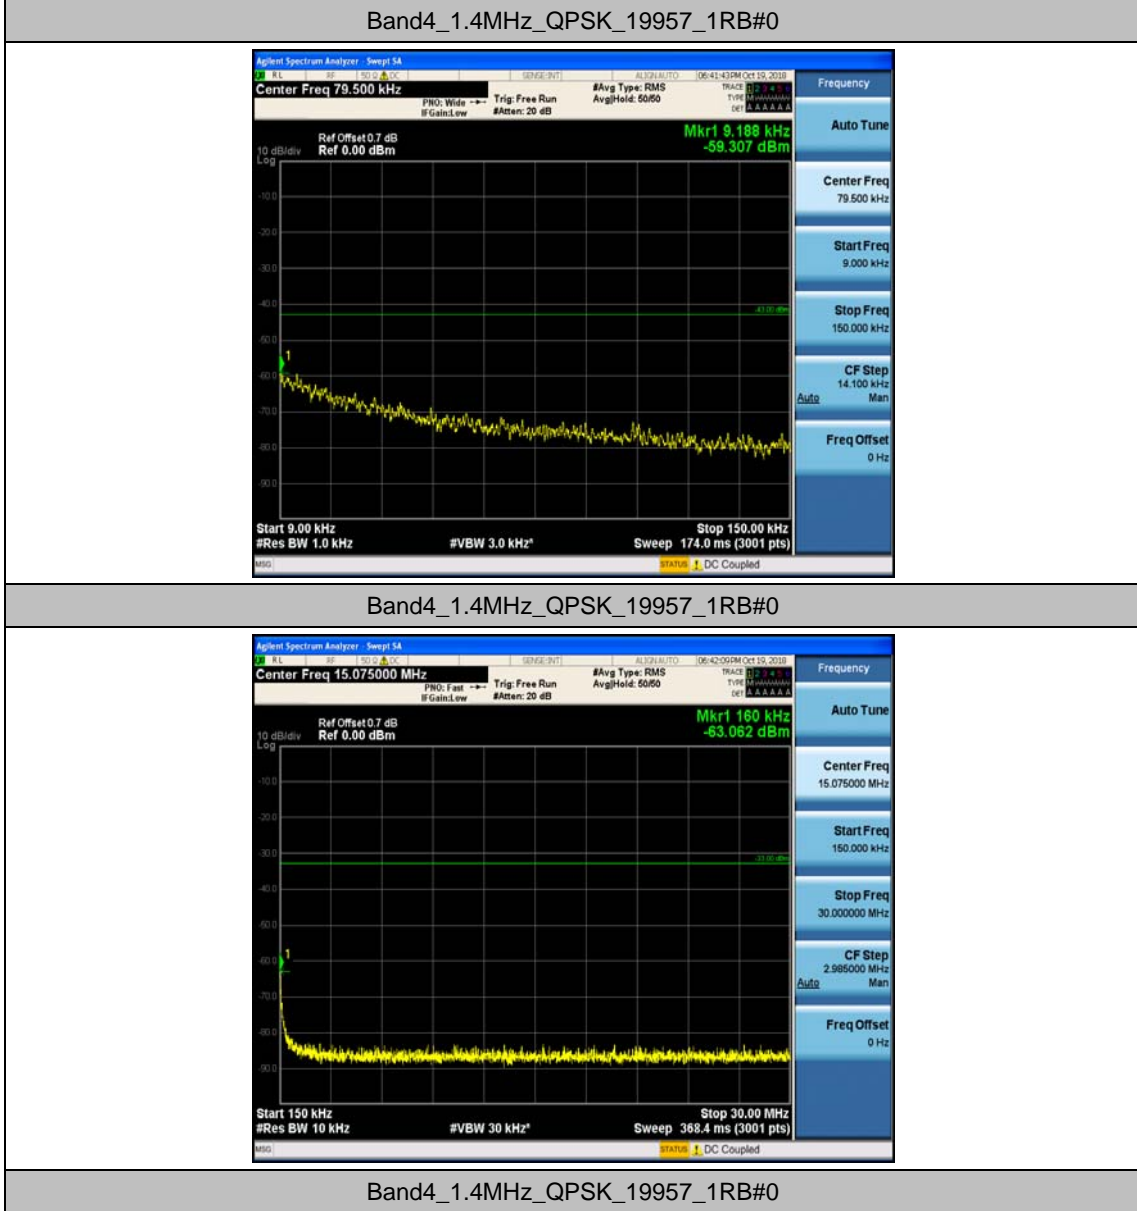

Band 4	20MHz	16QAM	20300	1RB#0	Range6:12000~18000M Hz	-58.2 6	PASS

Test Graphs