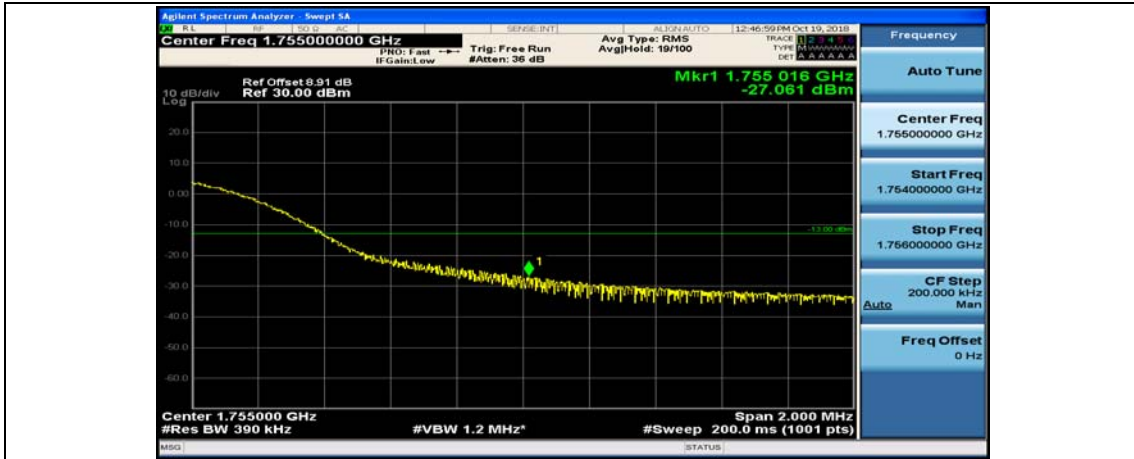

(Channel Bandwidth:20 MHz)_HCH_QPSK_50RB#0

(Channel Bandwidth:20 MHz)_HCH_QPSK_50RB#25

(Channel Bandwidth:20 MHz)_HCH_QPSK_50RB#50

(Channel Bandwidth:20 MHz)_HCH_QPSK_100RB#0

(Channel Bandwidth:20 MHz)_LCH_16QAM_1RB#0