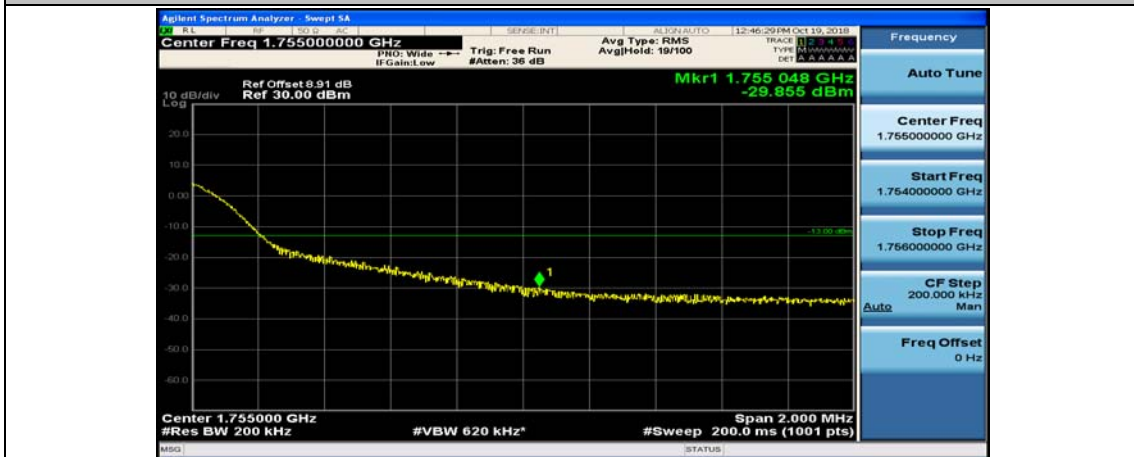

(Channel Bandwidth:20 MHz)_HCH_QPSK_50RB#50