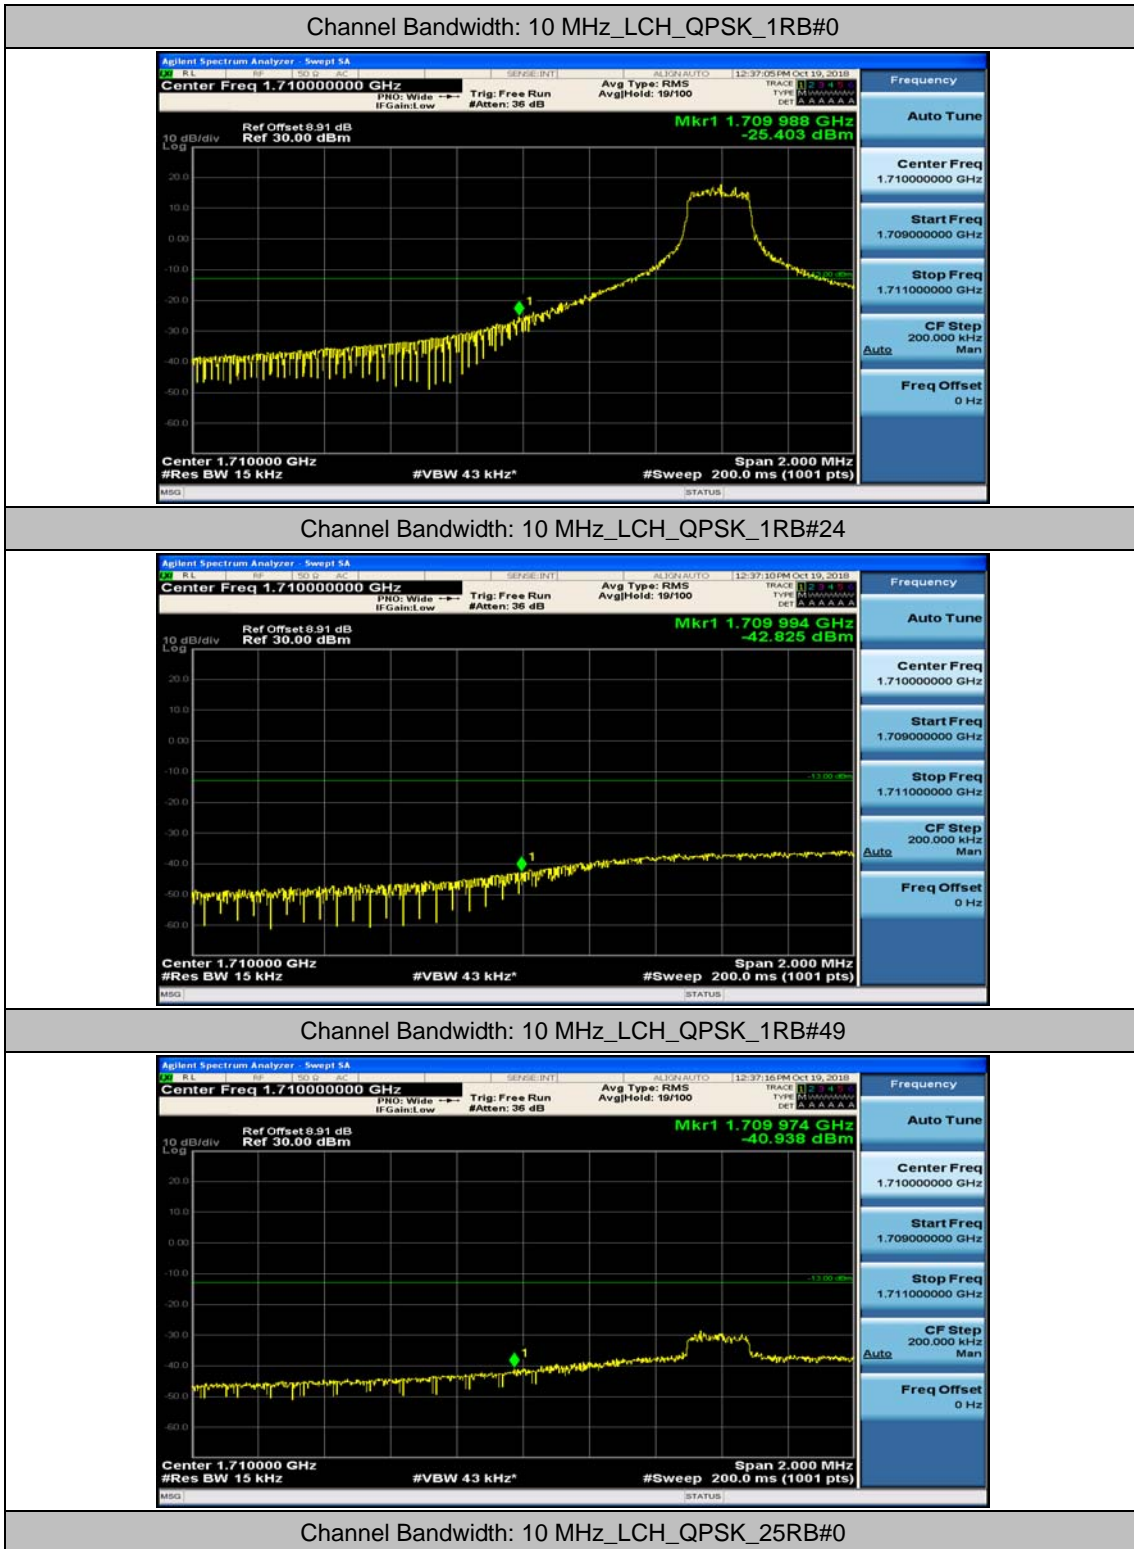

(Channel Bandwidth: 5 MHz)_HCH_16QAM_1RB#24

(Channel Bandwidth: 5 MHz)_HCH_16QAM_12RB#0

(Channel Bandwidth: 5 MHz)_HCH_16QAM_12RB#6

(Channel Bandwidth: 5 MHz)_HCH_16QAM_12RB#13

(Channel Bandwidth: 5 MHz)_HCH_16QAM_25RB#0

Channel Bandwidth: 10 MHz

Channel Bandwidth: 10 MHz_LCH_QPSK_25RB#12

Channel Bandwidth: 10 MHz_LCH_QPSK_25RB#25

Channel Bandwidth: 10 MHz_LCH_QPSK_50RB#0

Channel Bandwidth: 10 MHz_HCH_QPSK_25RB#0

Channel Bandwidth: 10 MHz_HCH_QPSK_25RB#12