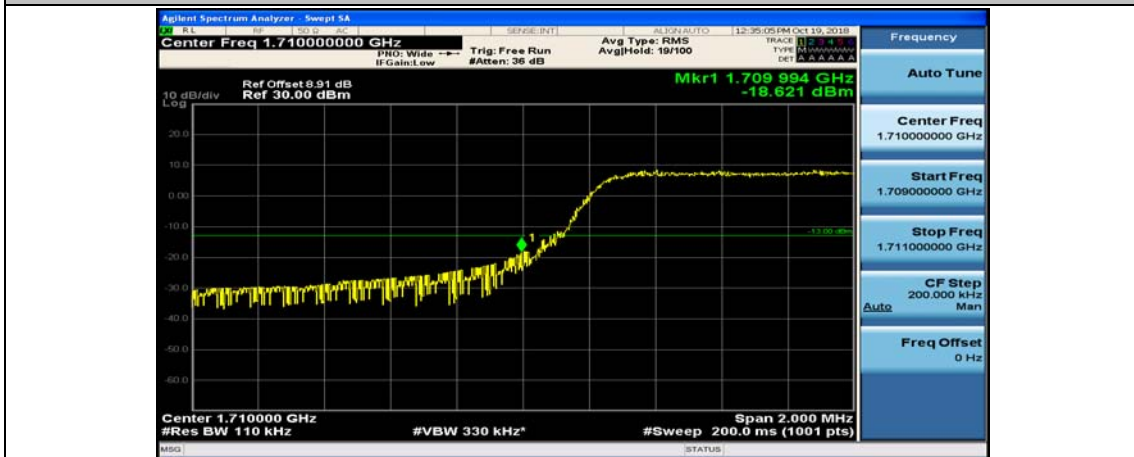

(Channel Bandwidth: 5 MHz)_LCH_QPSK_25RB#0