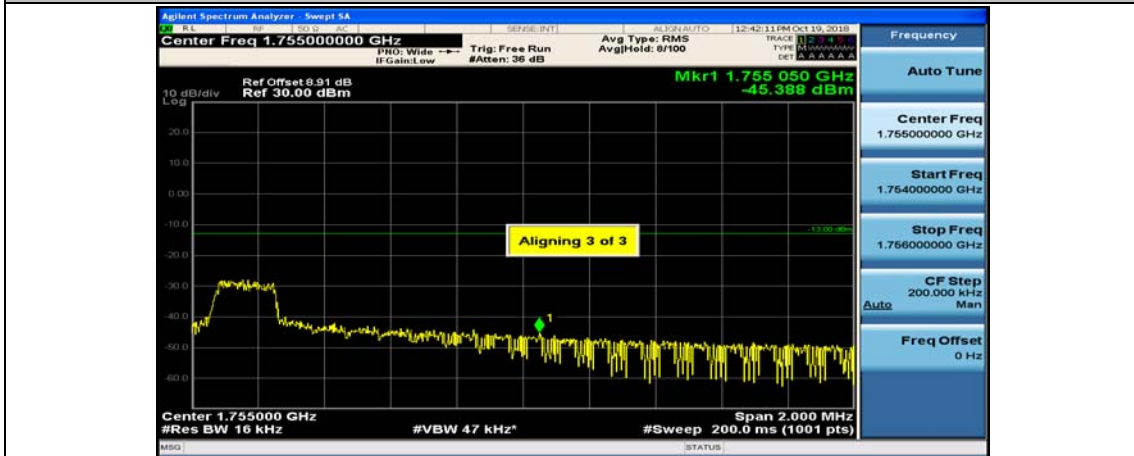

(Channel Bandwidth:15 MHz)_HCH_QPSK_1RB#0