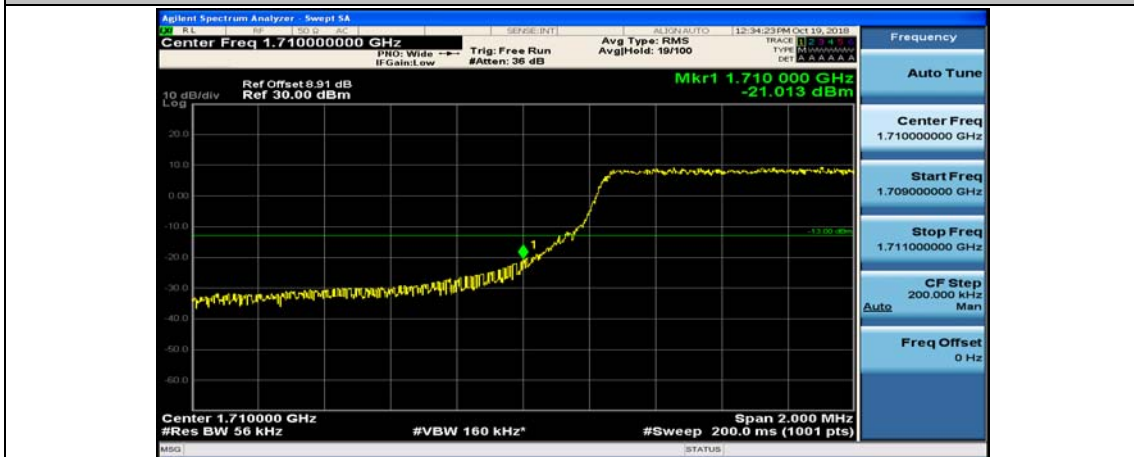

(Channel Bandwidth: 3 MHz)_HCH_16QAM_15RB#0

Channel Bandwidth: 5 MHz

(Channel Bandwidth: 5 MHz)_LCH_QPSK_1RB#12

(Channel Bandwidth: 5 MHz)_LCH_QPSK_1RB#24

(Channel Bandwidth: 5 MHz)_LCH_QPSK_12RB#0

(Channel Bandwidth: 5 MHz)_LCH_QPSK_12RB#6