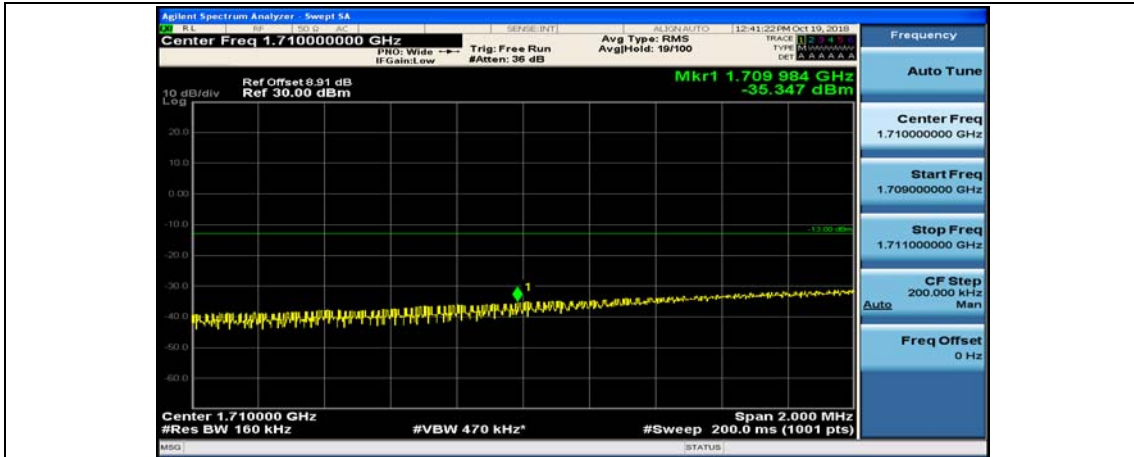

Channel Bandwidth: 10 MHz_HCH_16QAM_50RB#0

Channel Bandwidth: 15 MHz

(Channel Bandwidth:15 MHz)_LCH_QPSK_1RB#74

(Channel Bandwidth:15 MHz)_LCH_QPSK_37RB#0

(Channel Bandwidth:15 MHz)_LCH_QPSK_37RB#18

(Channel Bandwidth:15 MHz)_LCH_QPSK_37RB#38