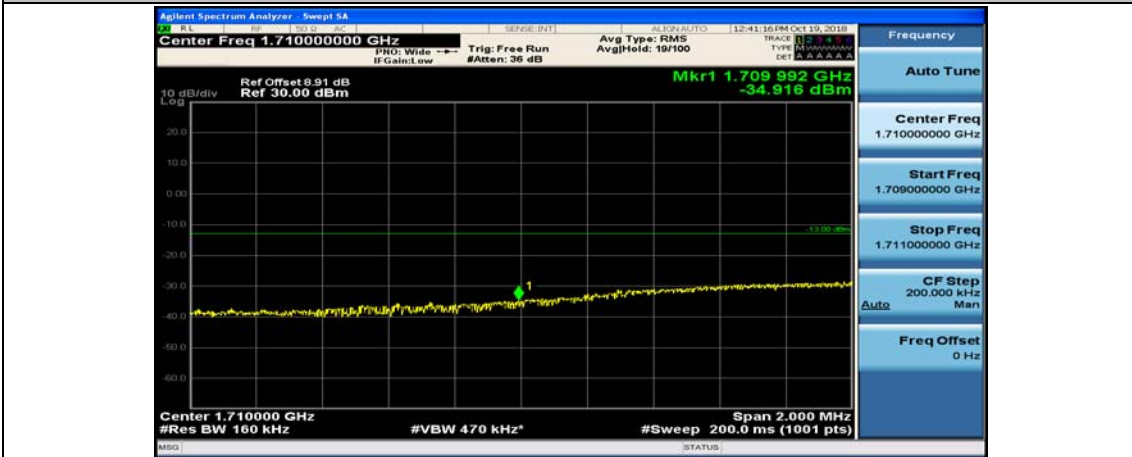

Channel Bandwidth: 10 MHz_HCH_16QAM_50RB#0

Channel Bandwidth: 15 MHz

(Channel Bandwidth:15 MHz)_LCH_QPSK_1RB#74

(Channel Bandwidth:15 MHz)_LCH_QPSK_37RB#0

(Channel Bandwidth:15 MHz)_LCH_QPSK_37RB#18

(Channel Bandwidth:15 MHz)_LCH_QPSK_37RB#38