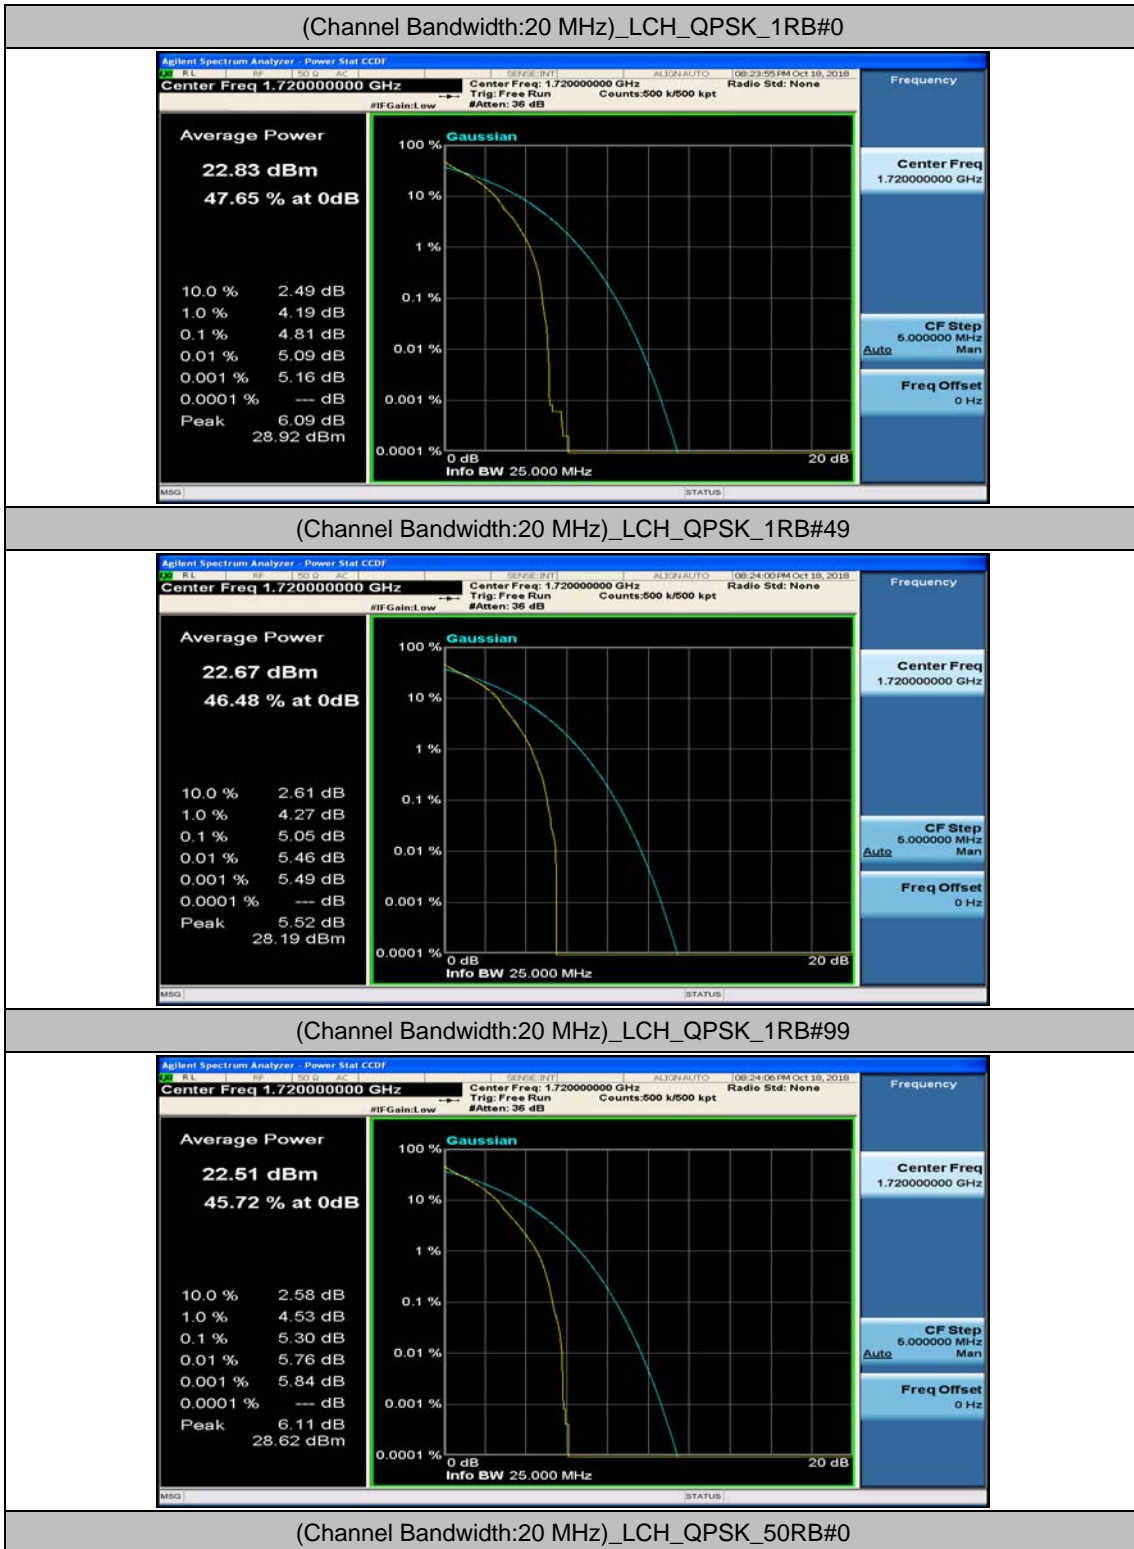

Channel Bandwidth: 20 MHz