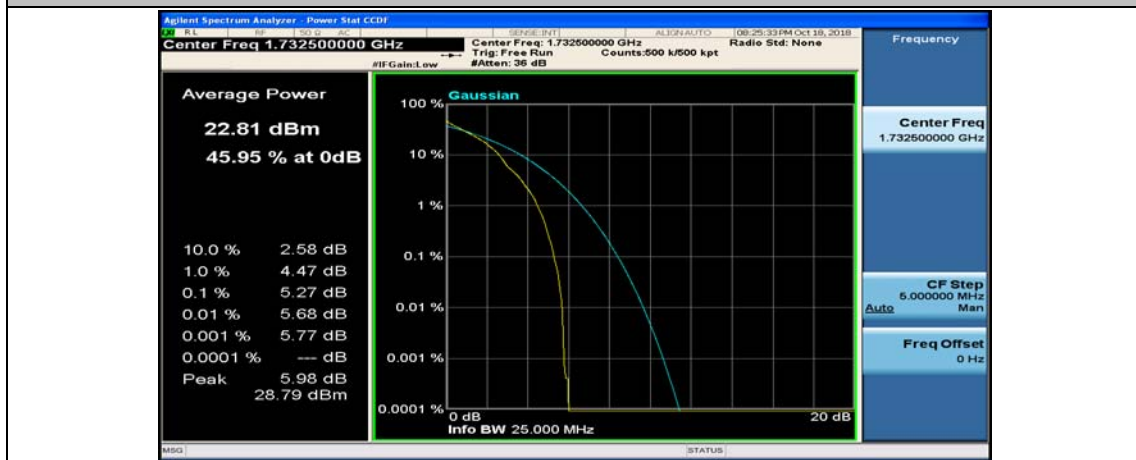

(Channel Bandwidth:15 MHz)_HCH_16QAM_75RB#0

Channel Bandwidth: 20 MHz

(Channel Bandwidth:20 MHz)_LCH_QPSK_50RB#25

(Channel Bandwidth:20 MHz)_LCH_QPSK_50RB#50

(Channel Bandwidth:20 MHz)_LCH_QPSK_100RB#0

(Channel Bandwidth:20 MHz)_MCH_QPSK_1RB#0