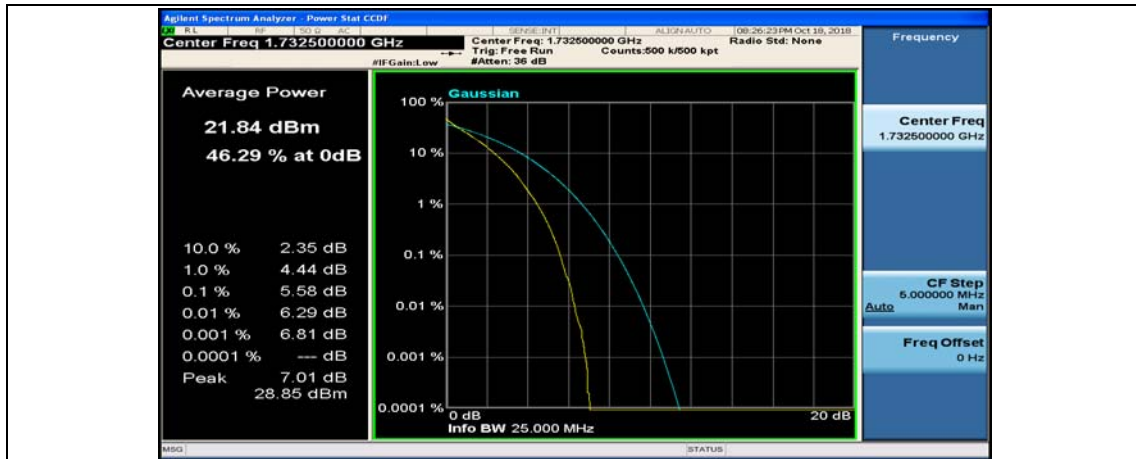

(Channel Bandwidth:20 MHz)_MCH_QPSK_1RB#49

(Channel Bandwidth:20 MHz)_MCH_QPSK_1RB#99

(Channel Bandwidth:20 MHz)_MCH_QPSK_50RB#0

(Channel Bandwidth:20 MHz)_MCH_QPSK_50RB#25

(Channel Bandwidth:20 MHz)_MCH_QPSK_50RB#50