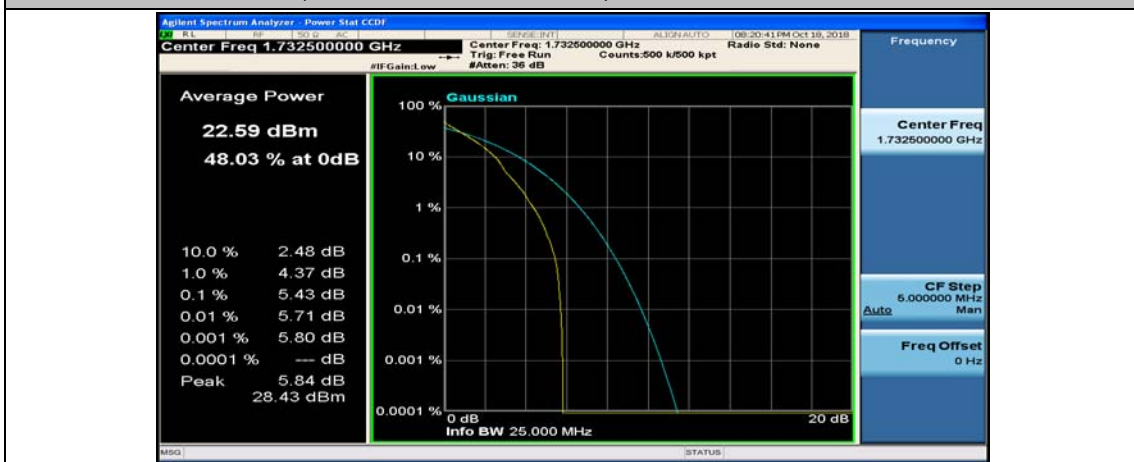

(Channel Bandwidth:15 MHz)_MCH_QPSK_1RB#0