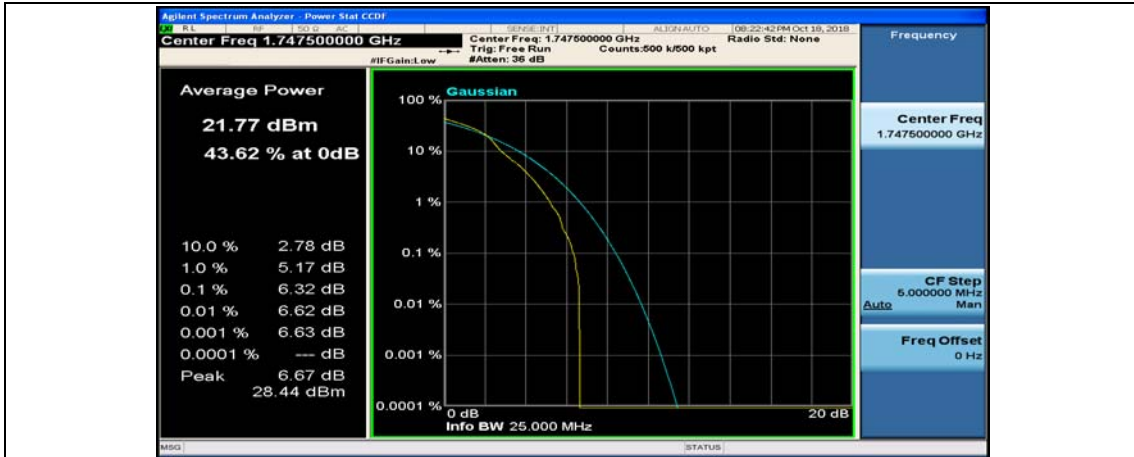

(Channel Bandwidth:15 MHz)_HCH_16QAM_1RB#0

(Channel Bandwidth:15 MHz)_HCH_16QAM_1RB#37