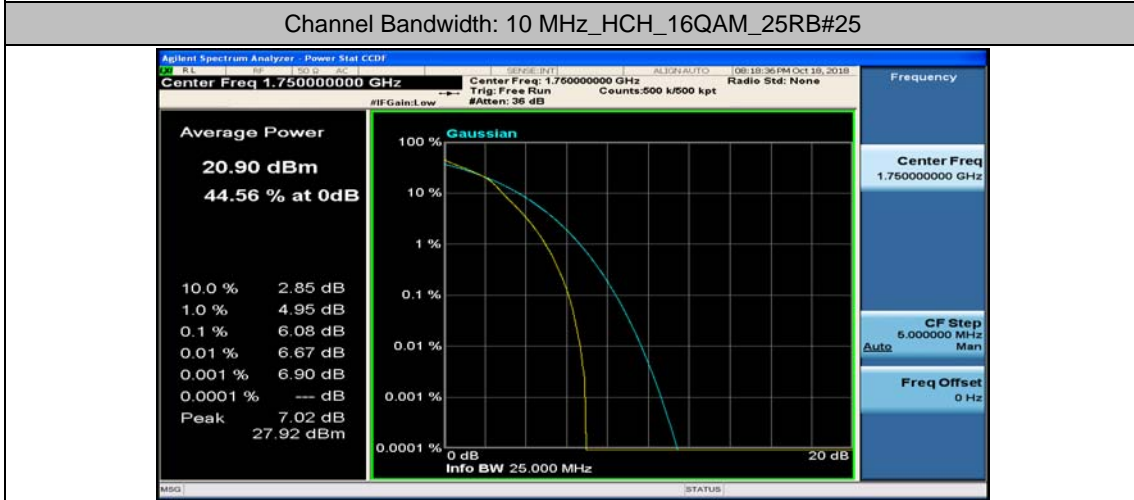

Channel Bandwidth: 10 MHz_MCH_16QAM_50RB#0

Channel Bandwidth: 10 MHz_HCH_16QAM_1RB#0

Channel Bandwidth: 10 MHz_HCH_16QAM_1RB#24

Channel Bandwidth: 15 MHz

(Channel Bandwidth:15 MHz)_LCH_QPSK_37RB#18

(Channel Bandwidth:15 MHz)_LCH_QPSK_37RB#38