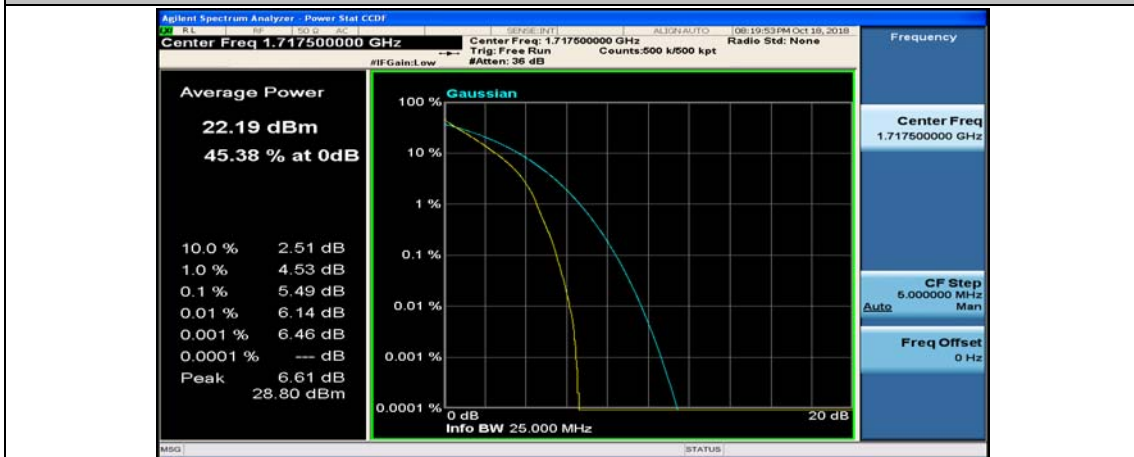

Channel Bandwidth: 10 MHz_MCH_16QAM_50RB#0

Channel Bandwidth: 10 MHz_HCH_16QAM_1RB#0

Channel Bandwidth: 10 MHz_HCH_16QAM_1RB#24

Channel Bandwidth: 15 MHz

(Channel Bandwidth:15 MHz)_LCH_QPSK_37RB#18

(Channel Bandwidth:15 MHz)_LCH_QPSK_37RB#38