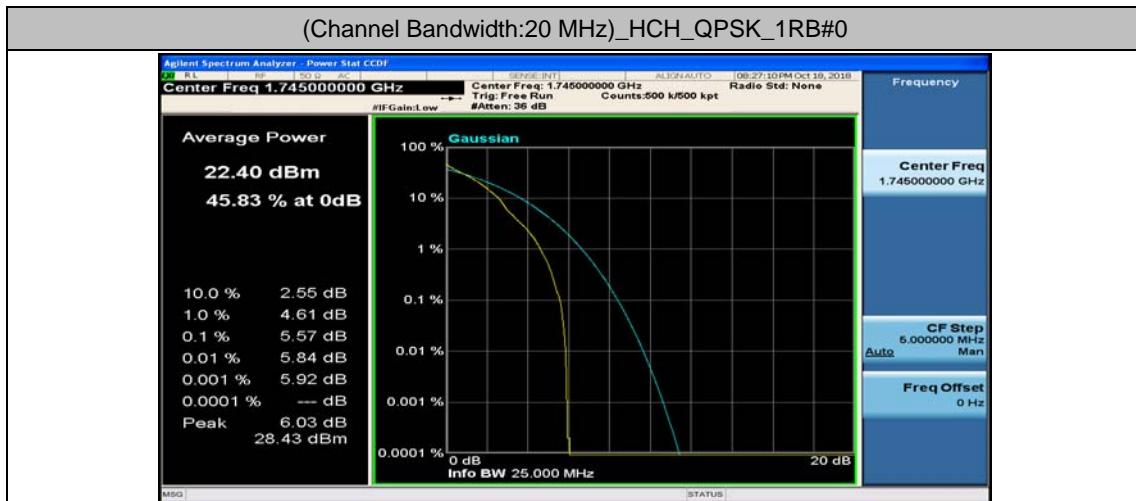

(Channel Bandwidth:20 MHz)_HCH_QPSK_1RB#49