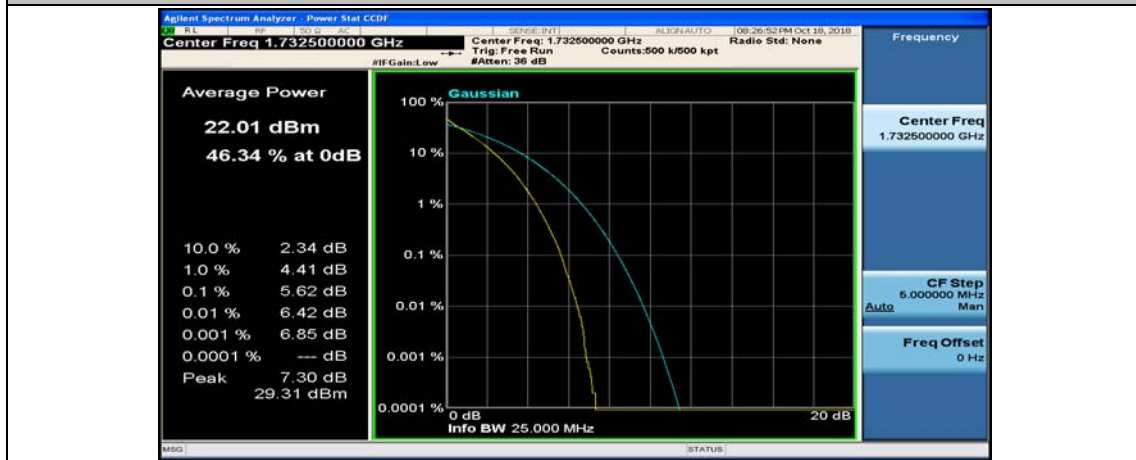

(Channel Bandwidth:20 MHz)_MCH_QPSK_100RB#0

(Channel Bandwidth:20 MHz)_HCH_QPSK_1RB#0