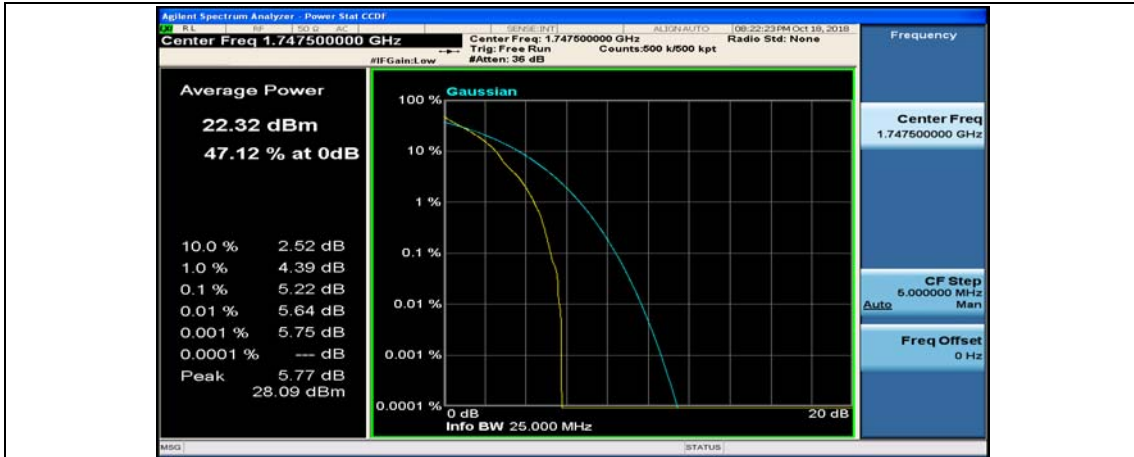

(Channel Bandwidth:15 MHz)_MCH_QPSK_37RB#18

(Channel Bandwidth:15 MHz)_MCH_QPSK_37RB#38

(Channel Bandwidth:15 MHz)_MCH_QPSK_75RB#0

(Channel Bandwidth:15 MHz)_HCH_QPSK_1RB#0

(Channel Bandwidth:15 MHz)_HCH_QPSK_1RB#37