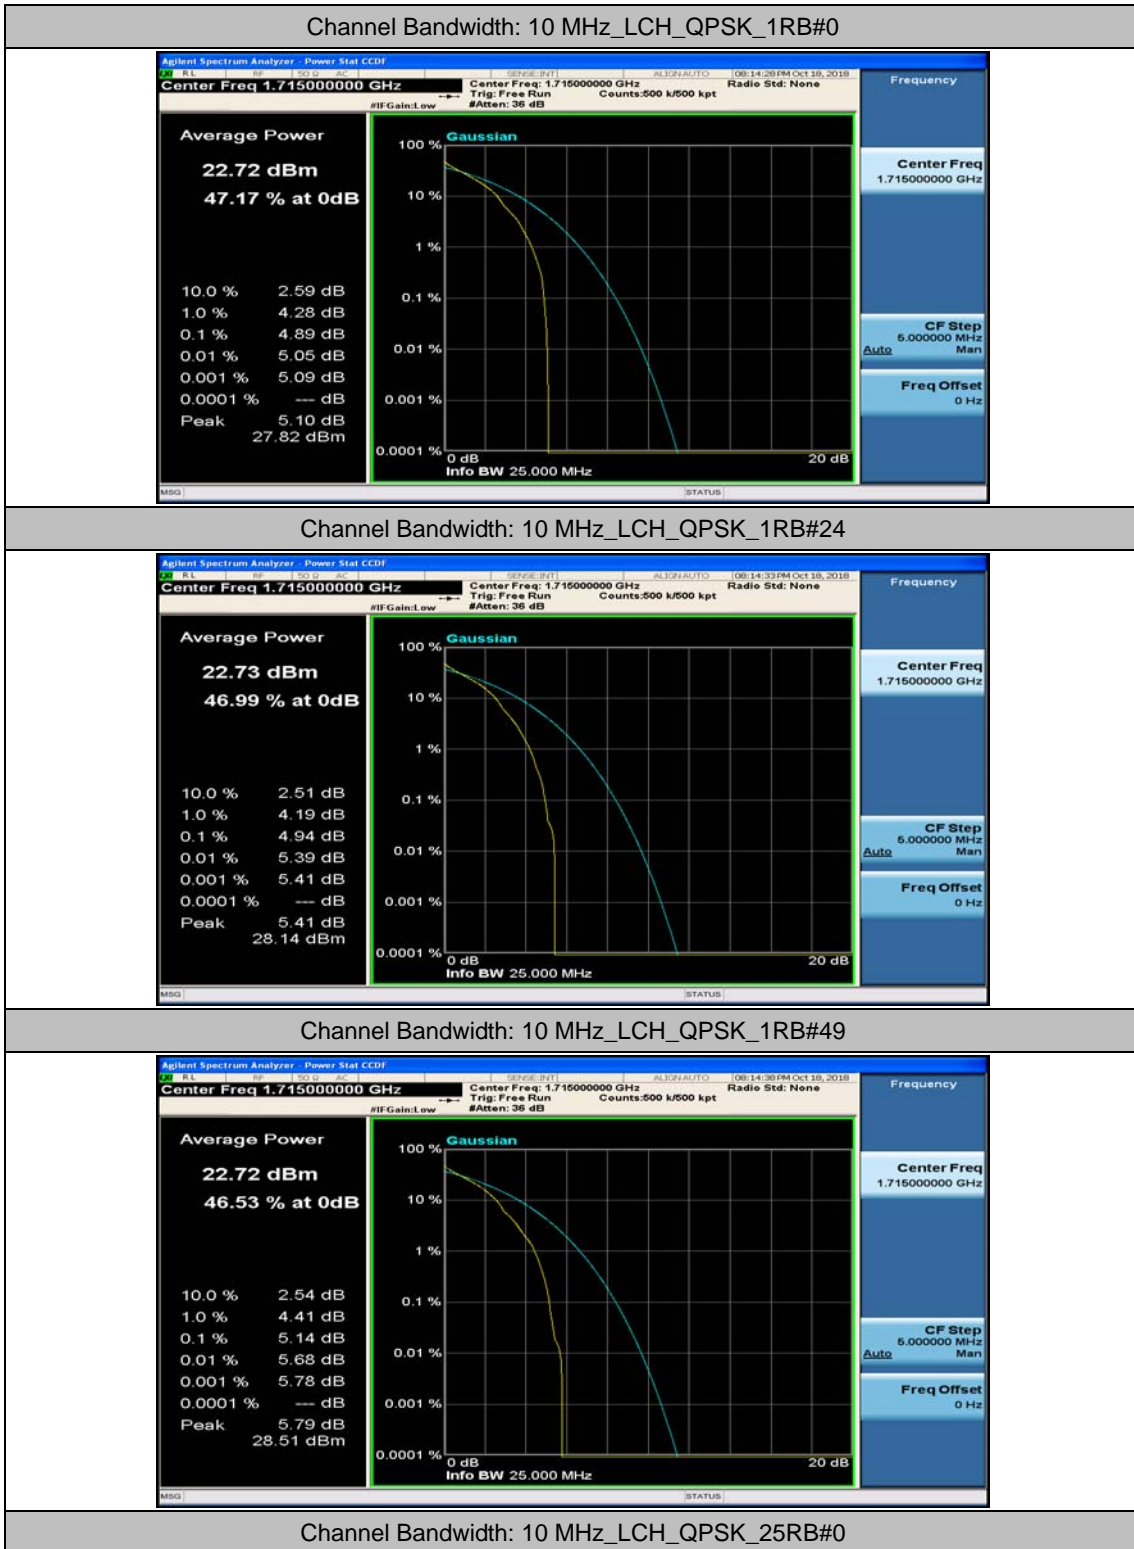

Channel Bandwidth: 10 MHz