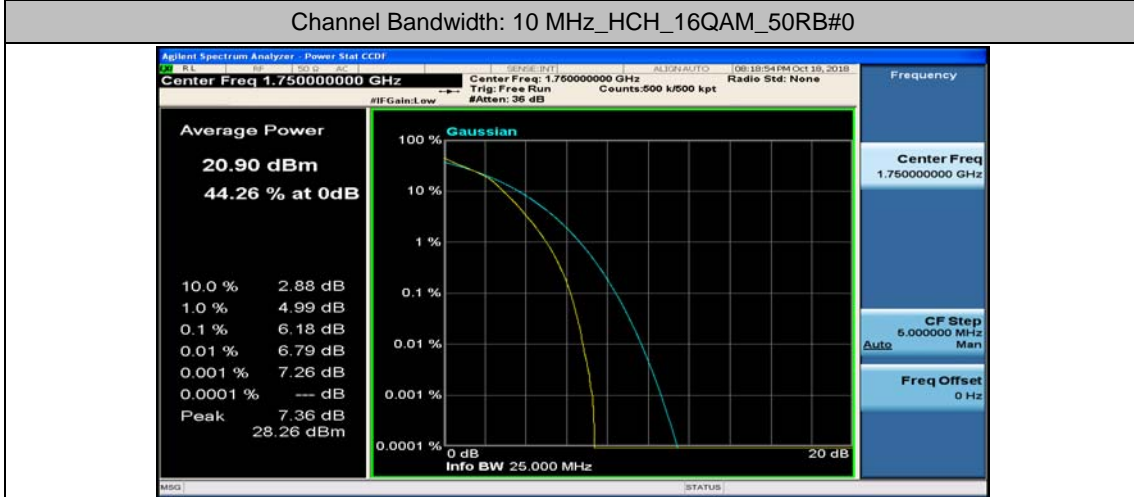

Channel Bandwidth: 10 MHz_MCH_16QAM_50RB#0

Channel Bandwidth: 10 MHz_HCH_16QAM_1RB#0

Channel Bandwidth: 10 MHz_HCH_16QAM_1RB#24

Channel Bandwidth: 15 MHz

(Channel Bandwidth:15 MHz)_LCH_QPSK_37RB#18

(Channel Bandwidth:15 MHz)_LCH_QPSK_37RB#38