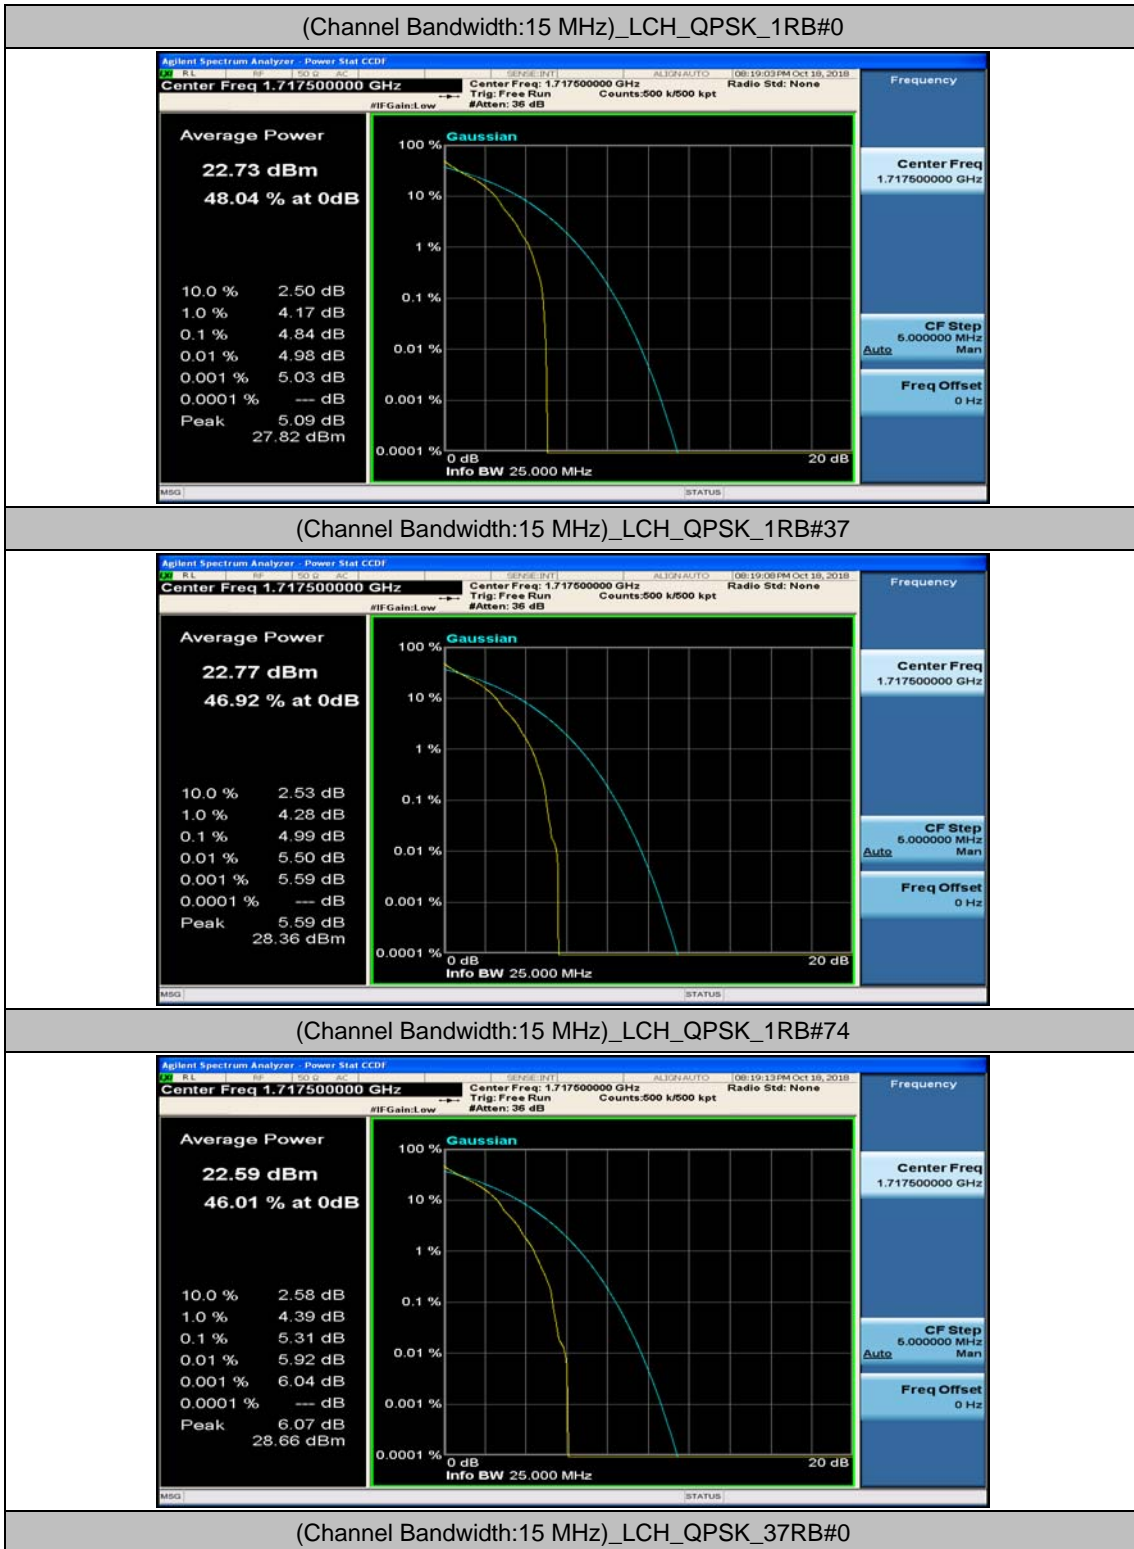

Channel Bandwidth: 10 MHz_MCH_16QAM_50RB#0

Channel Bandwidth: 10 MHz_HCH_16QAM_1RB#0

Channel Bandwidth: 10 MHz_HCH_16QAM_1RB#24

Channel Bandwidth: 15 MHz

(Channel Bandwidth:15 MHz)_LCH_QPSK_37RB#18

(Channel Bandwidth:15 MHz)_LCH_QPSK_37RB#38