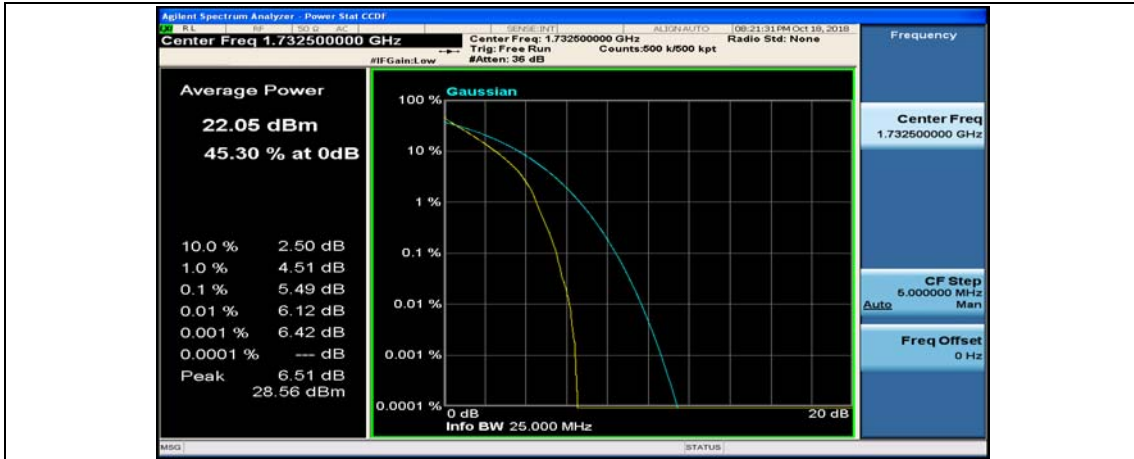

(Channel Bandwidth:15 MHz)_MCH_QPSK_37RB#38