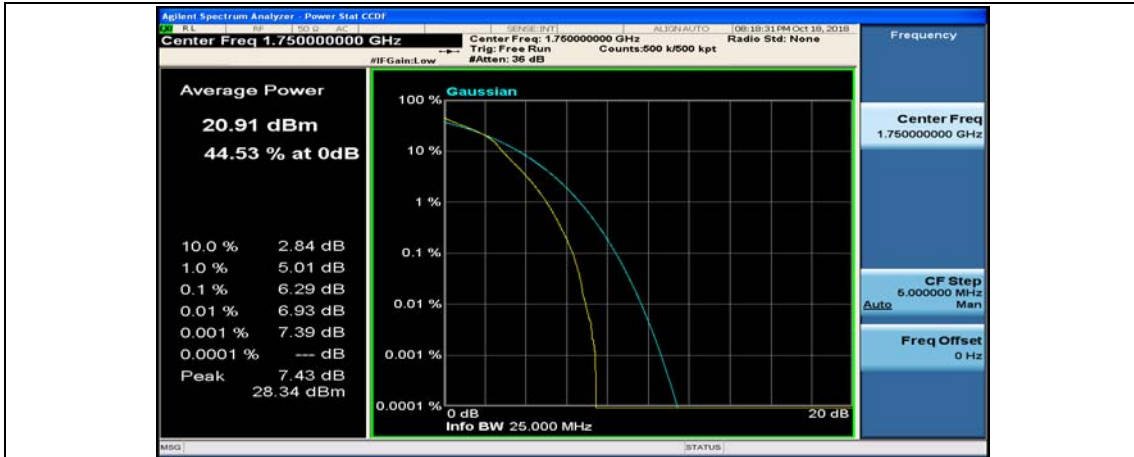

Channel Bandwidth: 10 MHz_MCH_16QAM_50RB#0

Channel Bandwidth: 10 MHz_HCH_16QAM_1RB#0

Channel Bandwidth: 10 MHz_HCH_16QAM_1RB#24

Channel Bandwidth: 15 MHz

(Channel Bandwidth:15 MHz)_LCH_QPSK_37RB#18

(Channel Bandwidth:15 MHz)_LCH_QPSK_37RB#38