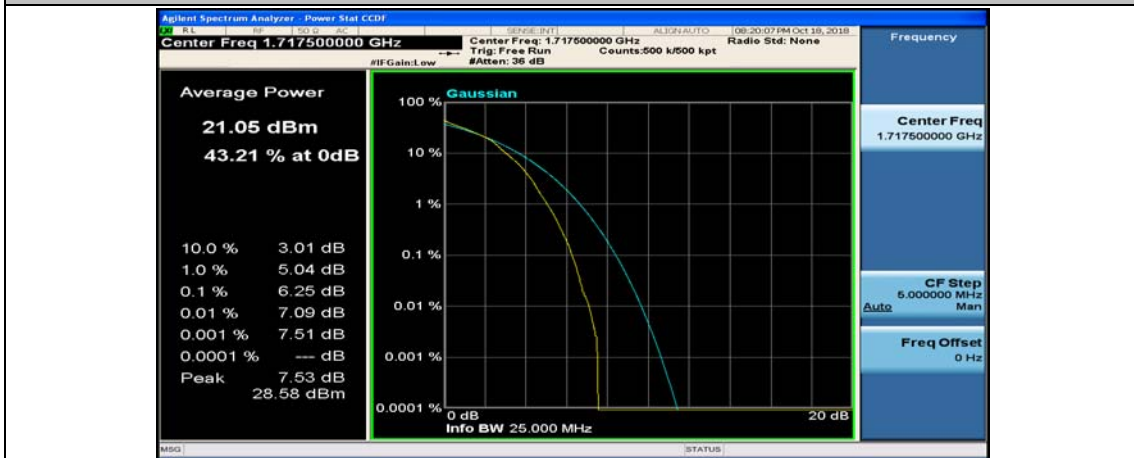

(Channel Bandwidth:15 MHz)_LCH_16QAM_1RB#0

(Channel Bandwidth:15 MHz)_LCH_16QAM_1RB#37

(Channel Bandwidth:15 MHz)_LCH_16QAM_1RB#74

(Channel Bandwidth:15 MHz)_LCH_16QAM_37RB#0

(Channel Bandwidth:15 MHz)_LCH_16QAM_37RB#18