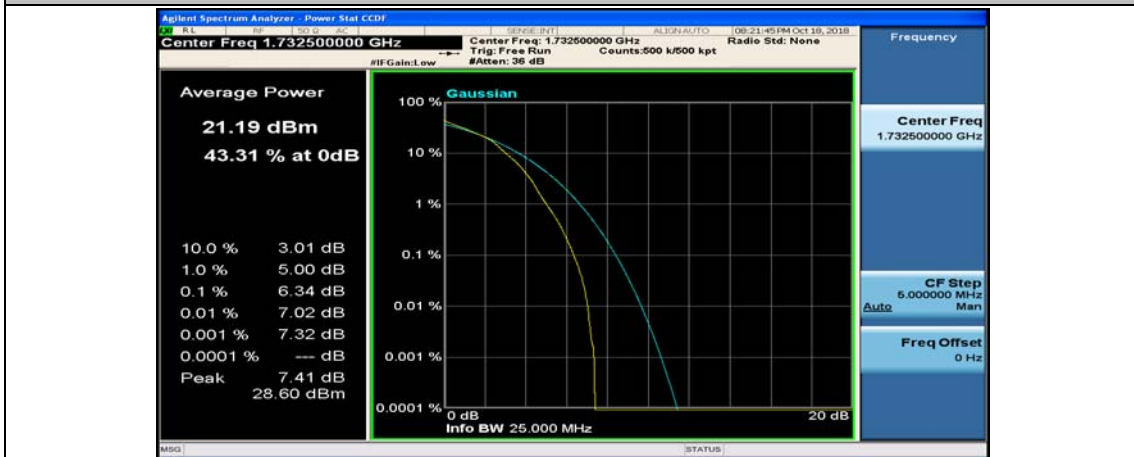

(Channel Bandwidth:15 MHz)_MCH_16QAM_37RB#18