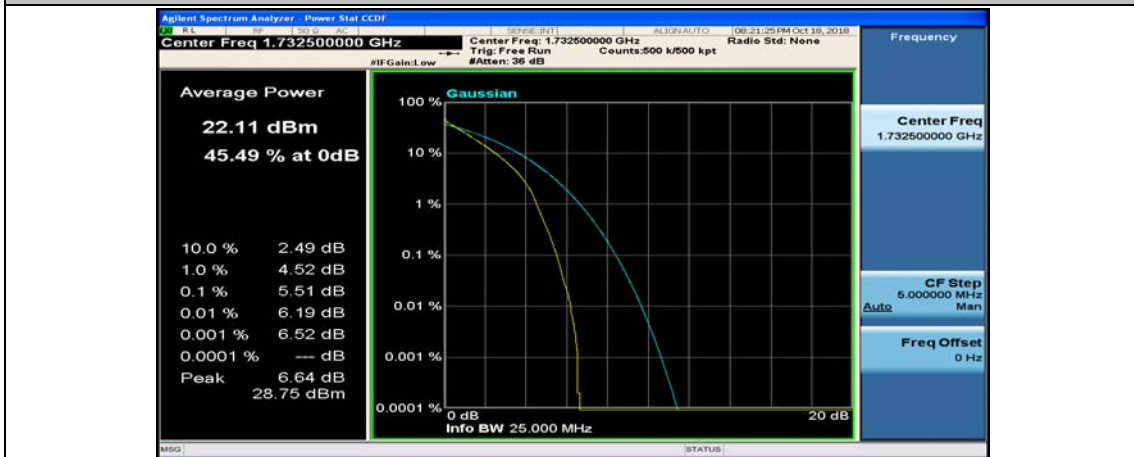

(Channel Bandwidth:15 MHz)_MCH_QPSK_37RB#18