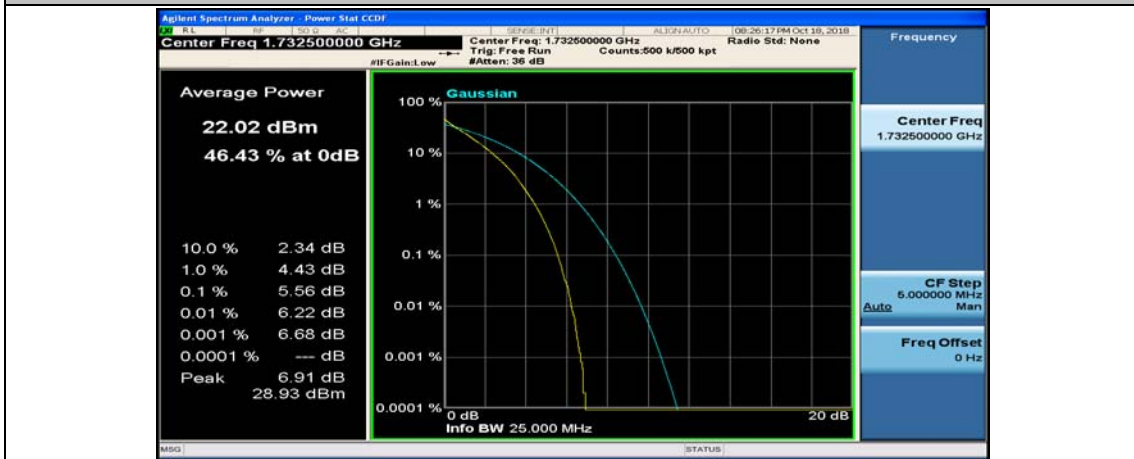

(Channel Bandwidth:20 MHz)_MCH_QPSK_1RB#49

(Channel Bandwidth:20 MHz)_MCH_QPSK_1RB#99

(Channel Bandwidth:20 MHz)_MCH_QPSK_50RB#0

(Channel Bandwidth:20 MHz)_MCH_QPSK_50RB#25

(Channel Bandwidth:20 MHz)_MCH_QPSK_50RB#50