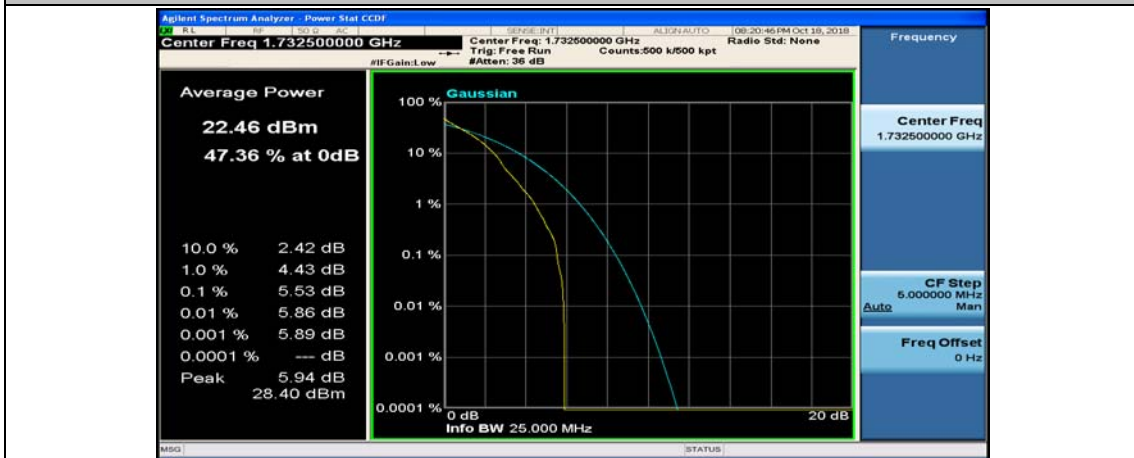

(Channel Bandwidth:15 MHz)_MCH_QPSK_1RB#37