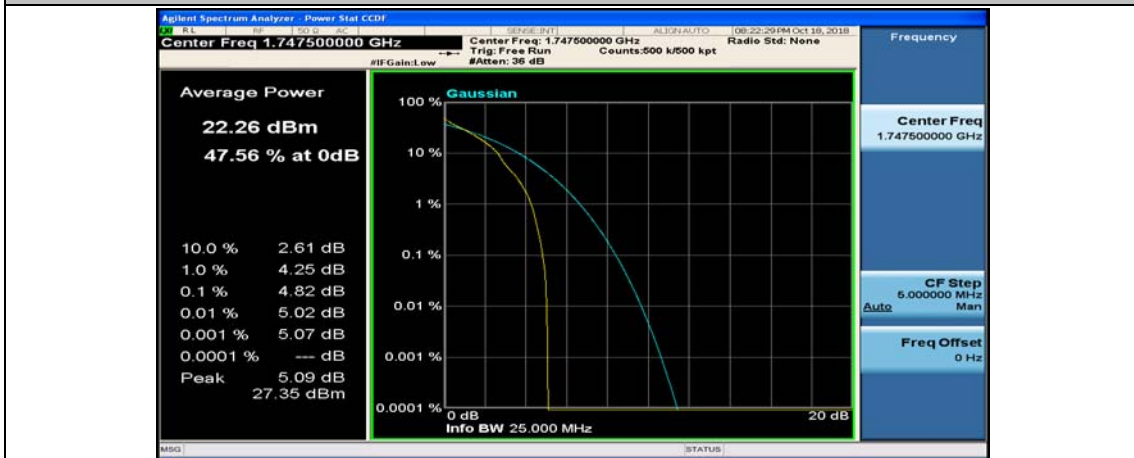

(Channel Bandwidth:15 MHz)_HCH_QPSK_1RB#74