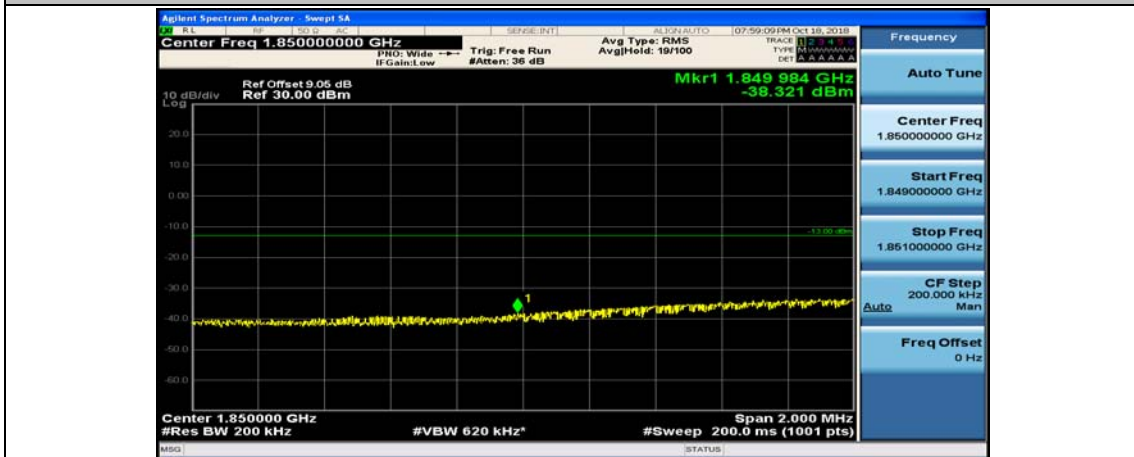

(Channel Bandwidth:20 MHz)_LCH_16QAM_50RB#25