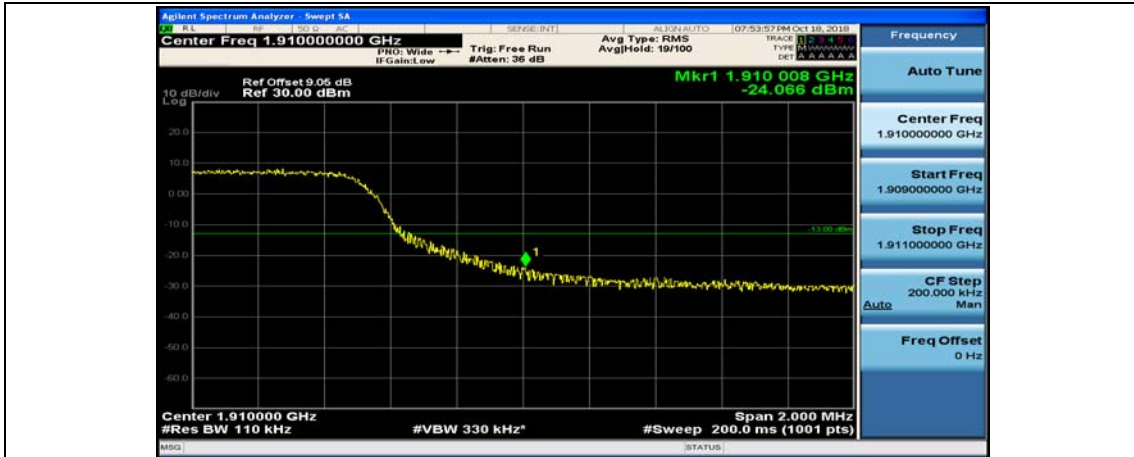

Channel Bandwidth: 10 MHz\_HCH\_QPSK\_25RB#0

Channel Bandwidth: 10 MHz\_HCH\_QPSK\_25RB#12

Channel Bandwidth: 10 MHz\_HCH\_QPSK\_25RB#25

Channel Bandwidth: 10 MHz\_HCH\_QPSK\_50RB#0

Channel Bandwidth: 10 MHz\_LCH\_16QAM\_1RB#0