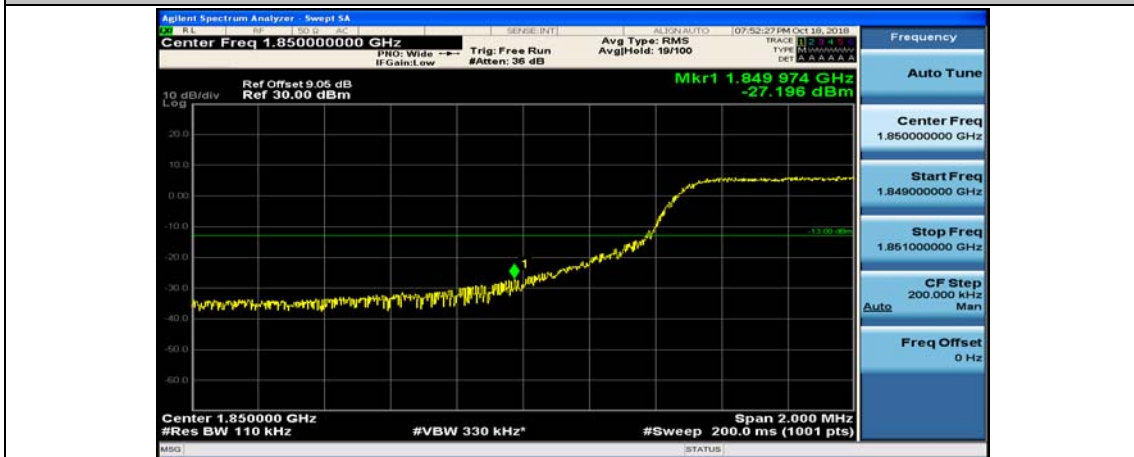

Channel Bandwidth: 10 MHz_LCH_16QAM_25RB#0