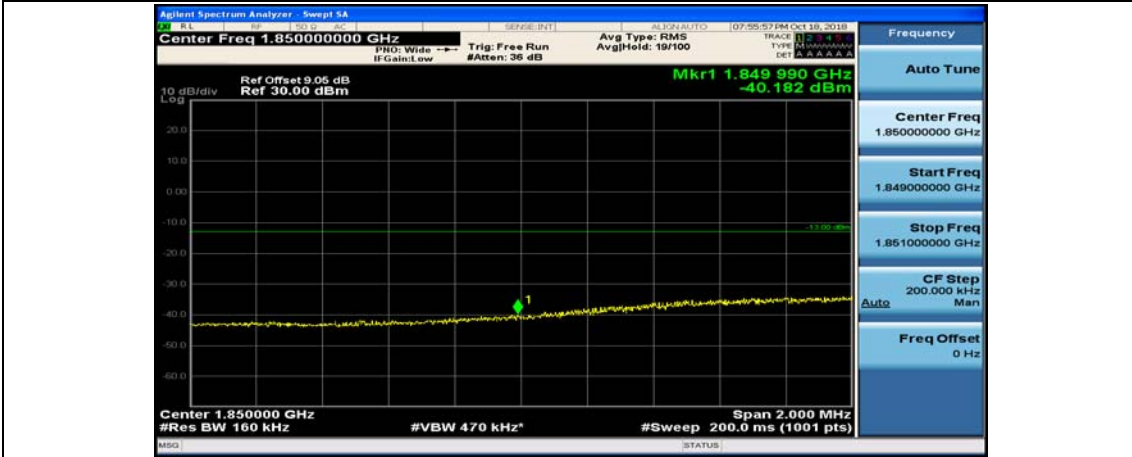

(Channel Bandwidth:15 MHz)\_LCH\_16QAM\_1RB#74

(Channel Bandwidth:15 MHz)\_LCH\_16QAM\_37RB#0

(Channel Bandwidth:15 MHz)\_LCH\_16QAM\_37RB#18

(Channel Bandwidth:15 MHz)\_LCH\_16QAM\_37RB#38

(Channel Bandwidth:15 MHz)\_LCH\_16QAM\_75RB#0