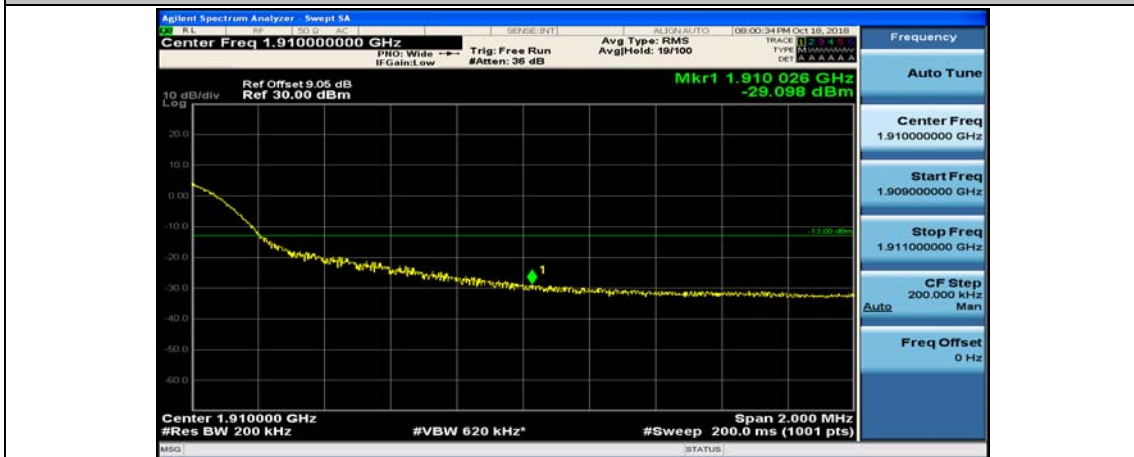

(Channel Bandwidth:20 MHz)\_HCH\_QPSK\_1RB#49

(Channel Bandwidth:20 MHz)\_HCH\_QPSK\_1RB#99

(Channel Bandwidth:20 MHz)\_HCH\_QPSK\_50RB#0

(Channel Bandwidth:20 MHz)\_HCH\_QPSK\_50RB#25

(Channel Bandwidth:20 MHz)\_HCH\_QPSK\_50RB#50