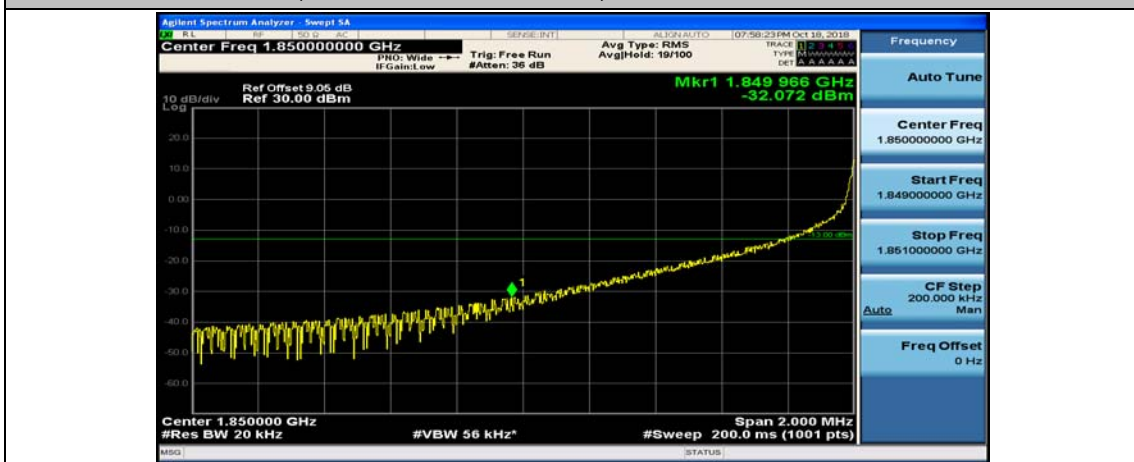

(Channel Bandwidth:20 MHz)_LCH_16QAM_1RB#0