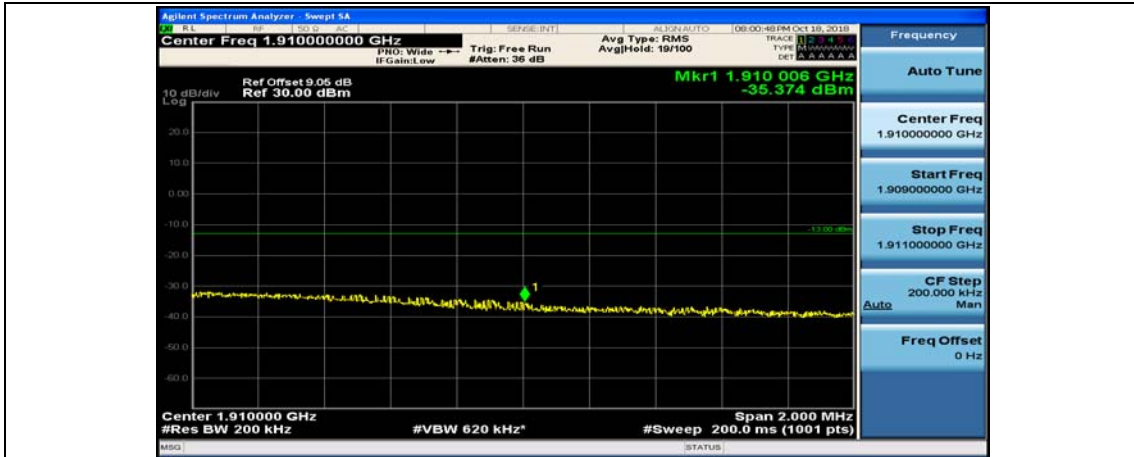

(Channel Bandwidth:20 MHz)_HCH_16QAM_50RB#25