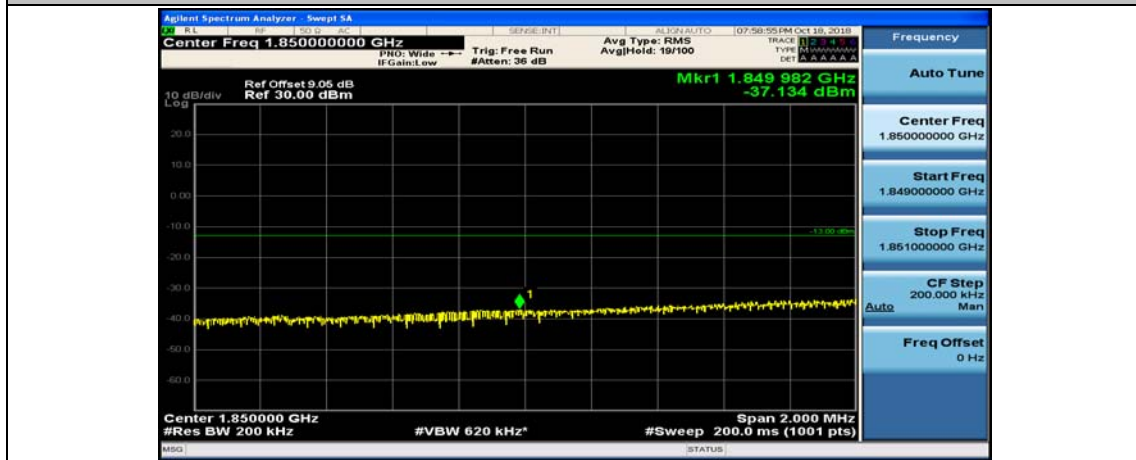

(Channel Bandwidth:20 MHz)_LCH_QPSK_50RB#50