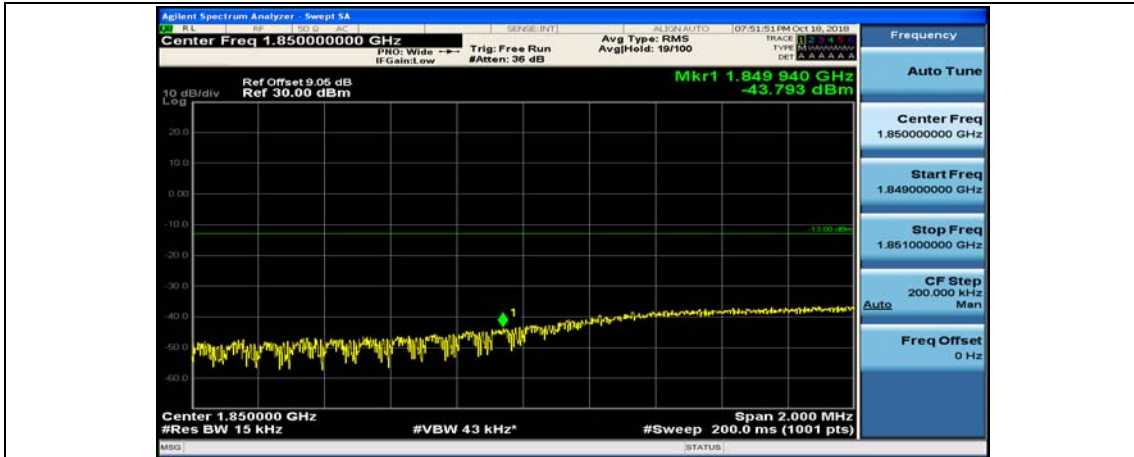

Channel Bandwidth: 10 MHz_LCH_16QAM_1RB#24