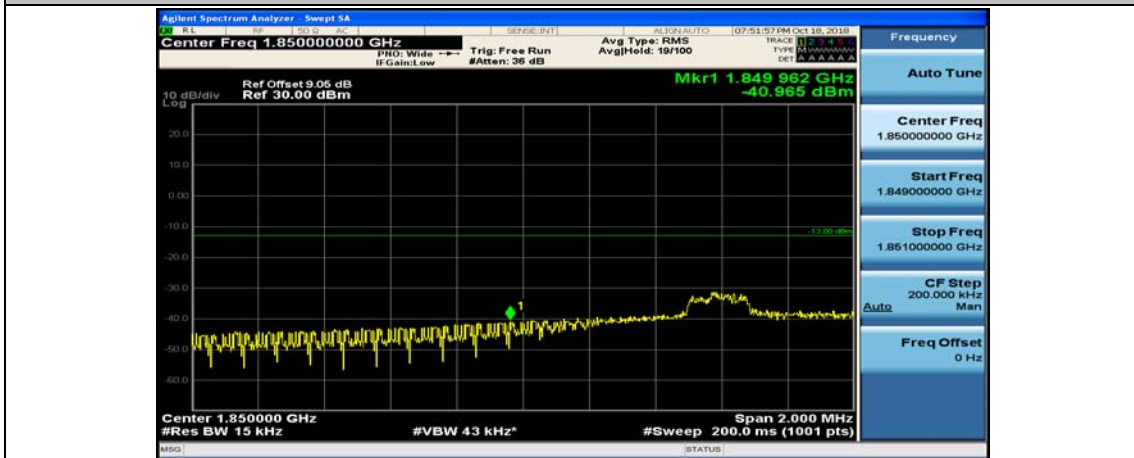

Channel Bandwidth: 10 MHz_LCH_16QAM_1RB#49