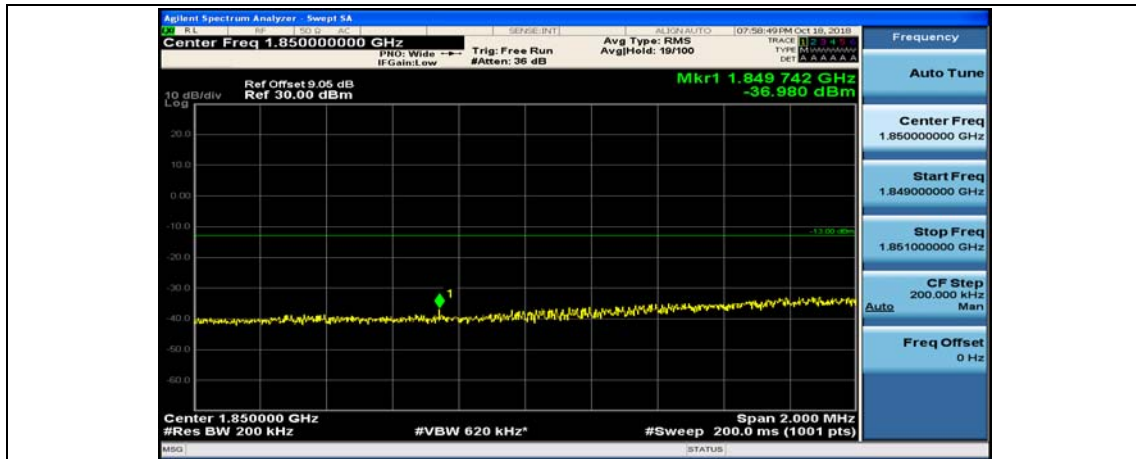

(Channel Bandwidth:20 MHz)_LCH_QPSK_50RB#25