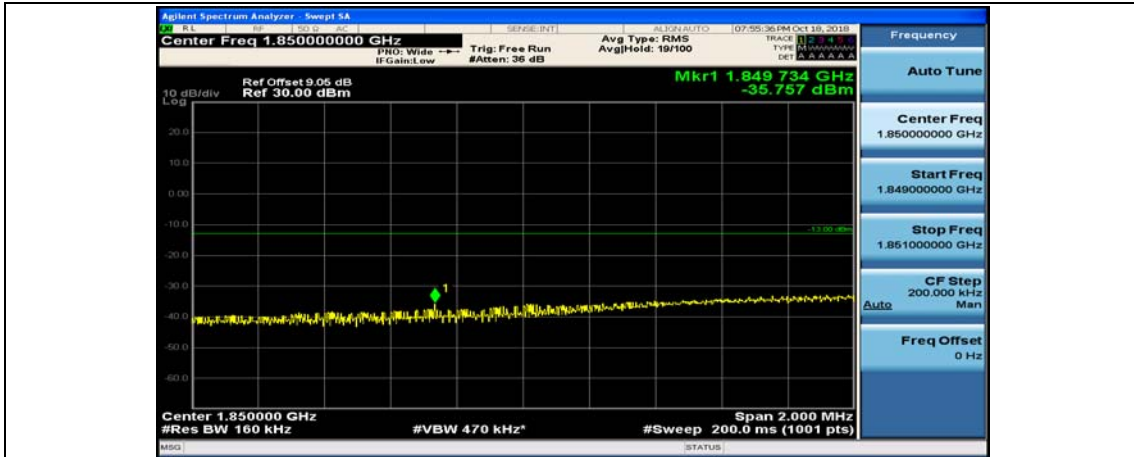

(Channel Bandwidth:15 MHz)\_LCH\_QPSK\_37RB#0

(Channel Bandwidth:15 MHz)\_LCH\_QPSK\_37RB#18

(Channel Bandwidth:15 MHz)\_LCH\_QPSK\_37RB#38

(Channel Bandwidth:15 MHz)\_LCH\_QPSK\_75RB#0

(Channel Bandwidth:15 MHz)\_HCH\_QPSK\_1RB#0