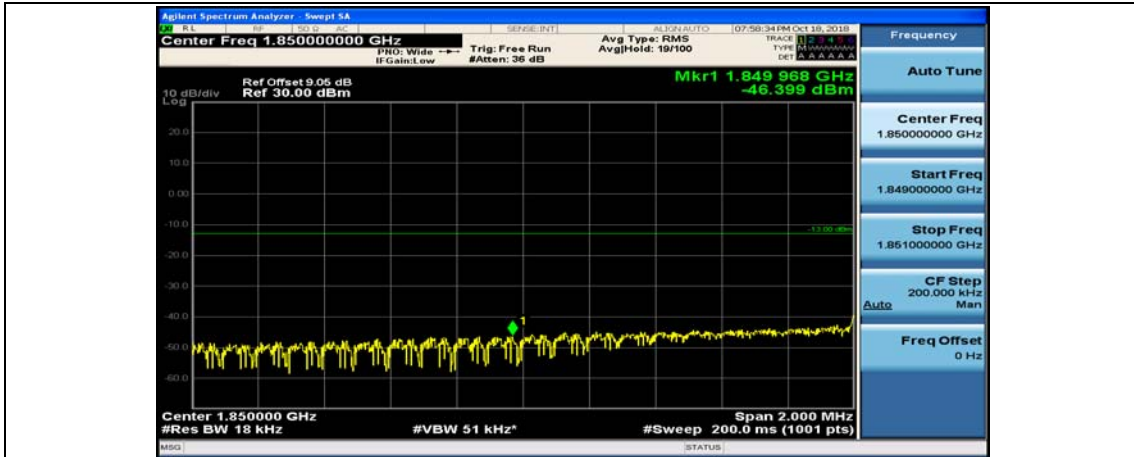

(Channel Bandwidth:20 MHz)\_HCH\_QPSK\_100RB#0

(Channel Bandwidth:20 MHz)\_LCH\_16QAM\_1RB#0

(Channel Bandwidth:20 MHz)\_LCH\_16QAM\_1RB#49

(Channel Bandwidth:20 MHz)\_LCH\_16QAM\_1RB#99

(Channel Bandwidth:20 MHz)\_LCH\_16QAM\_50RB#0