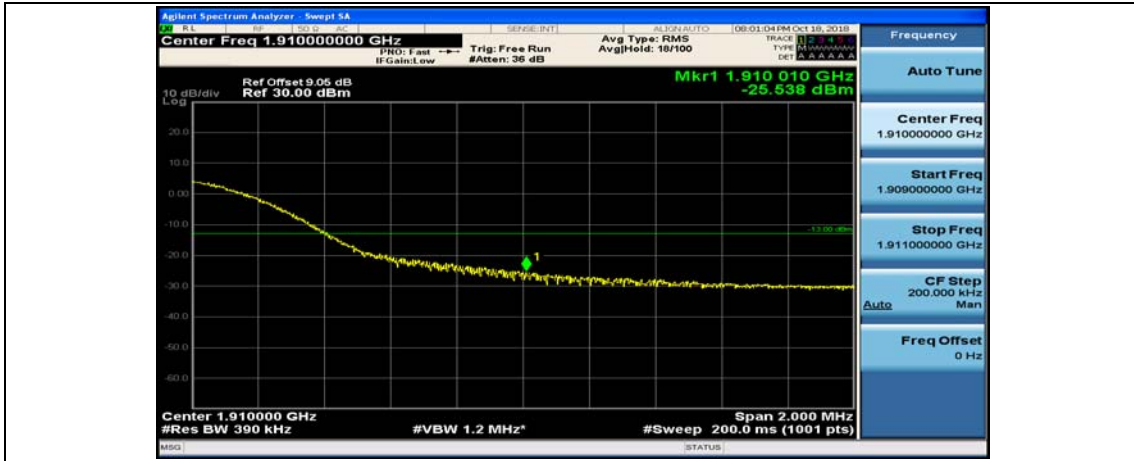

(Channel Bandwidth:20 MHz)_HCH_QPSK_100RB#0