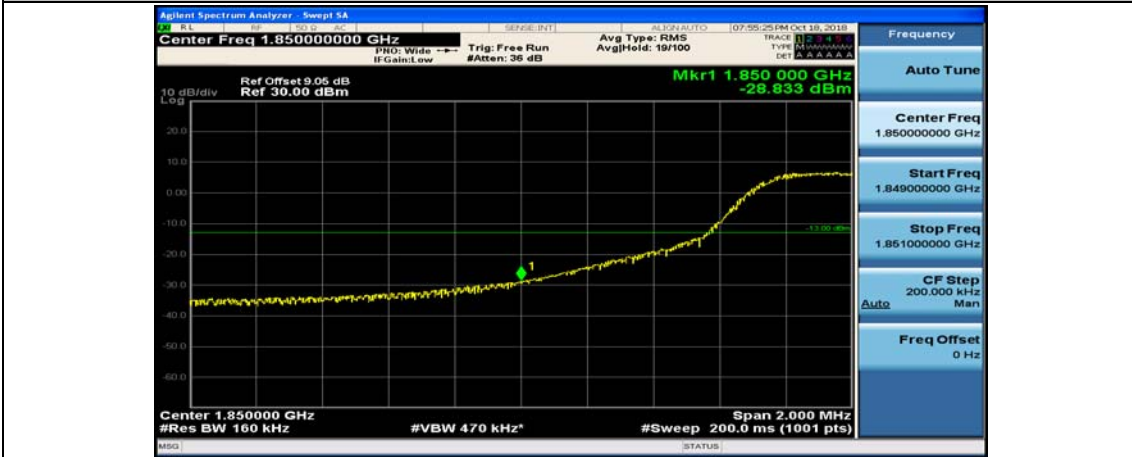

(Channel Bandwidth:15 MHz)_LCH_QPSK_37RB#0