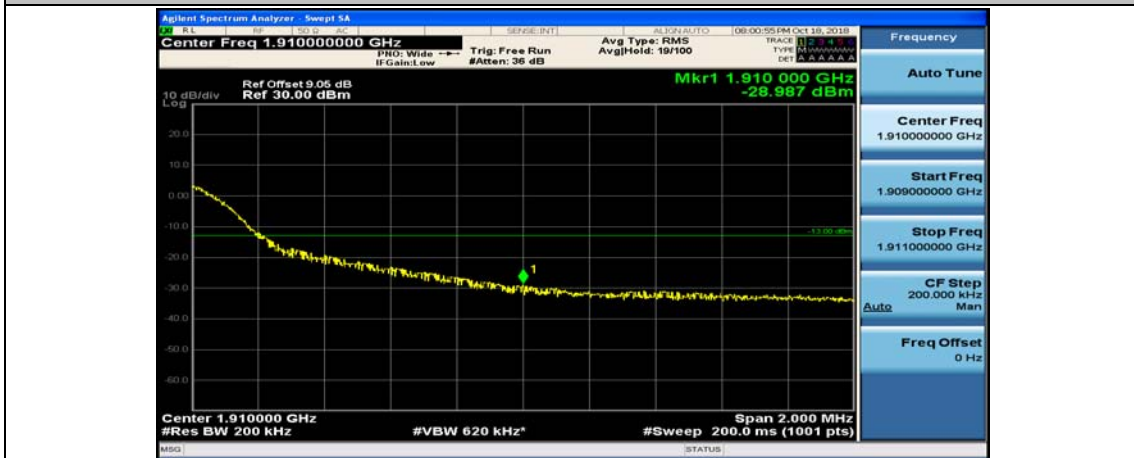

(Channel Bandwidth:20 MHz)\_HCH\_16QAM\_1RB#99

(Channel Bandwidth:20 MHz)\_HCH\_16QAM\_50RB#0

(Channel Bandwidth:20 MHz)\_HCH\_16QAM\_50RB#25

(Channel Bandwidth:20 MHz)\_HCH\_16QAM\_50RB#50

(Channel Bandwidth:20 MHz)\_HCH\_16QAM\_100RB#0

## Appendix E: Conducted Spurious Emission