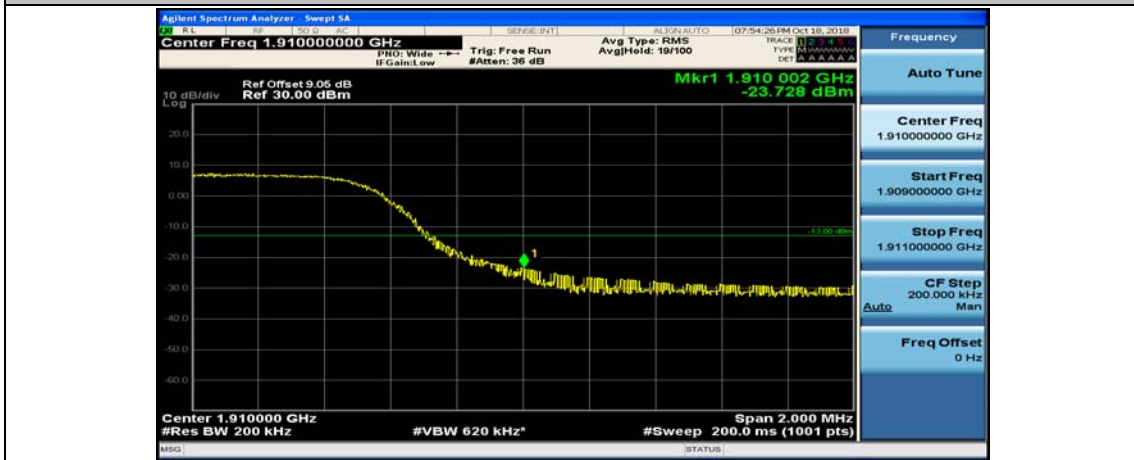

Channel Bandwidth: 10 MHz\_HCH\_QPSK\_25RB#0

Channel Bandwidth: 10 MHz\_HCH\_QPSK\_25RB#12

Channel Bandwidth: 10 MHz\_HCH\_QPSK\_25RB#25

Channel Bandwidth: 10 MHz\_HCH\_QPSK\_50RB#0

Channel Bandwidth: 10 MHz\_LCH\_16QAM\_1RB#0