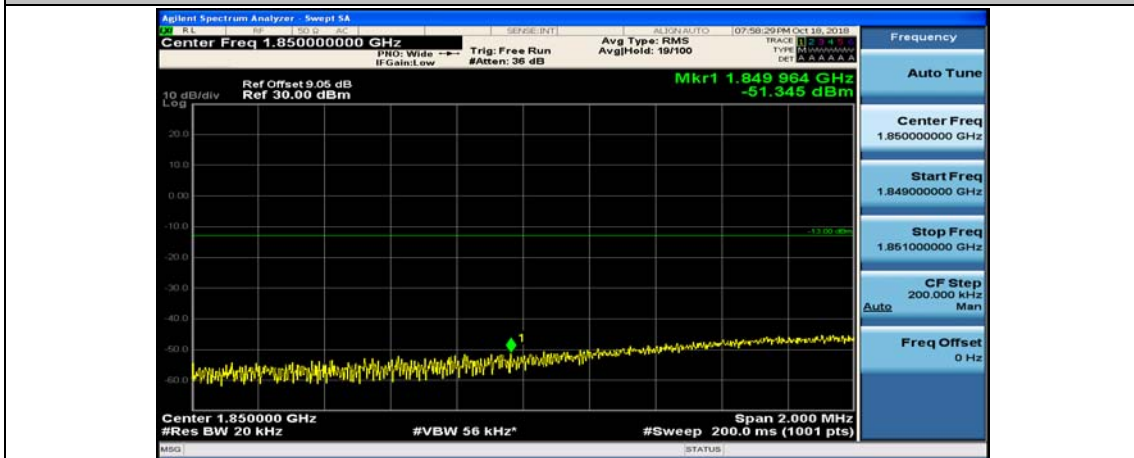

(Channel Bandwidth:20 MHz)_LCH_16QAM_1RB#49