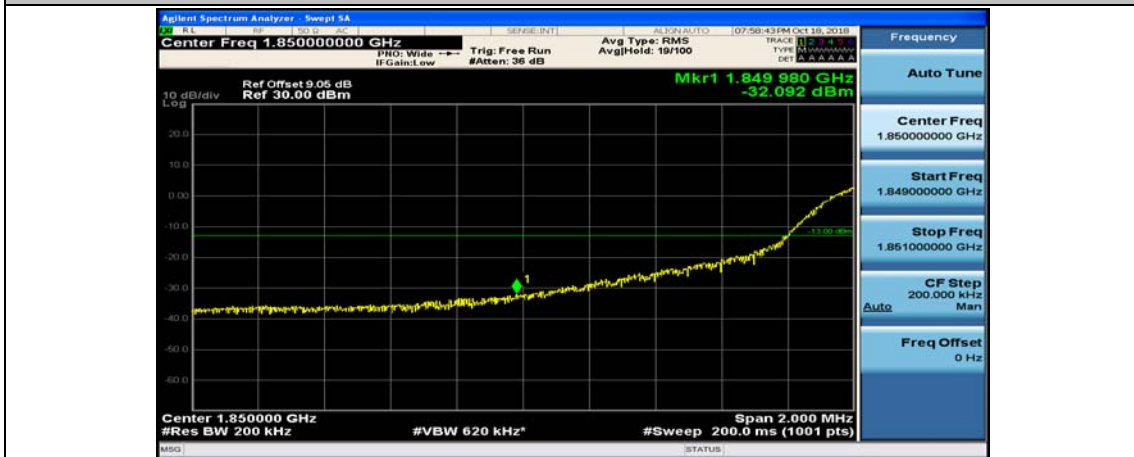

(Channel Bandwidth:20 MHz)_LCH_QPSK_50RB#0