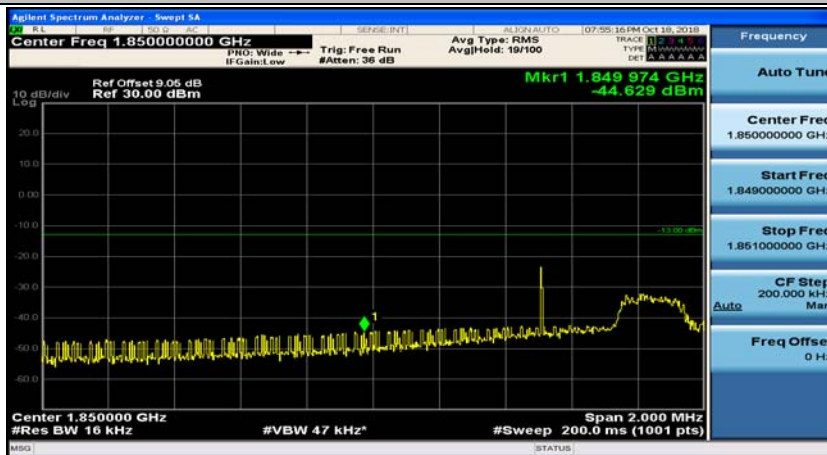

(Channel Bandwidth:15 MHz)_LCH_16QAM_1RB#74