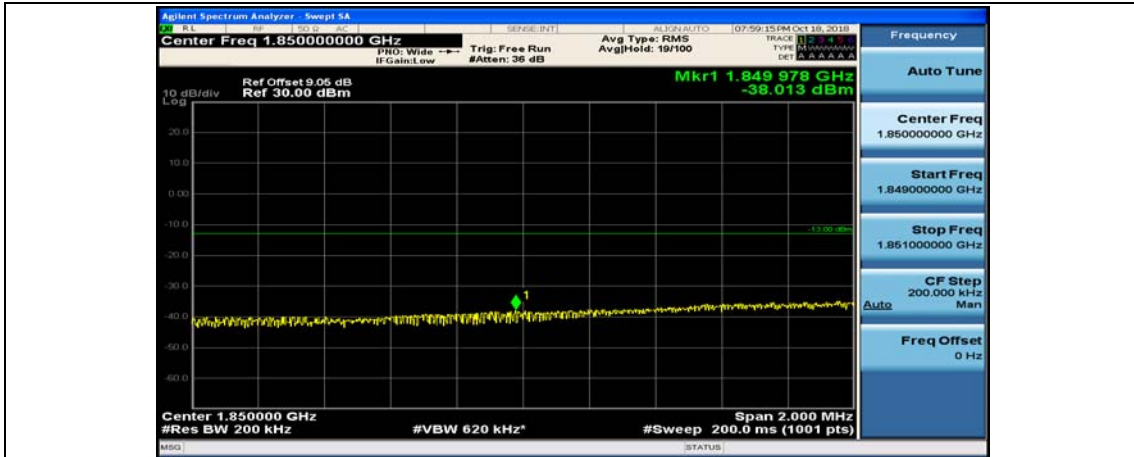

(Channel Bandwidth:20 MHz)_LCH_16QAM_50RB#50