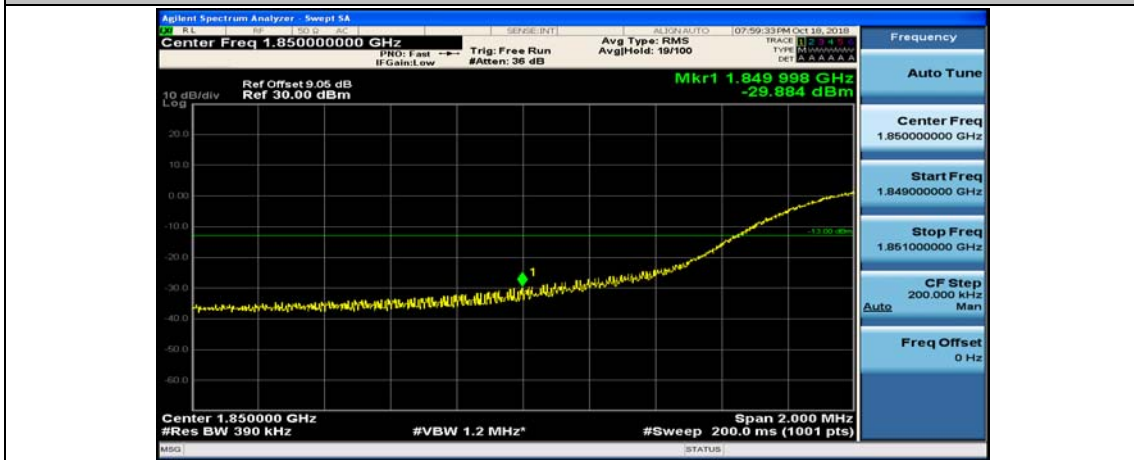

(Channel Bandwidth:20 MHz)_LCH_16QAM_100RB#0