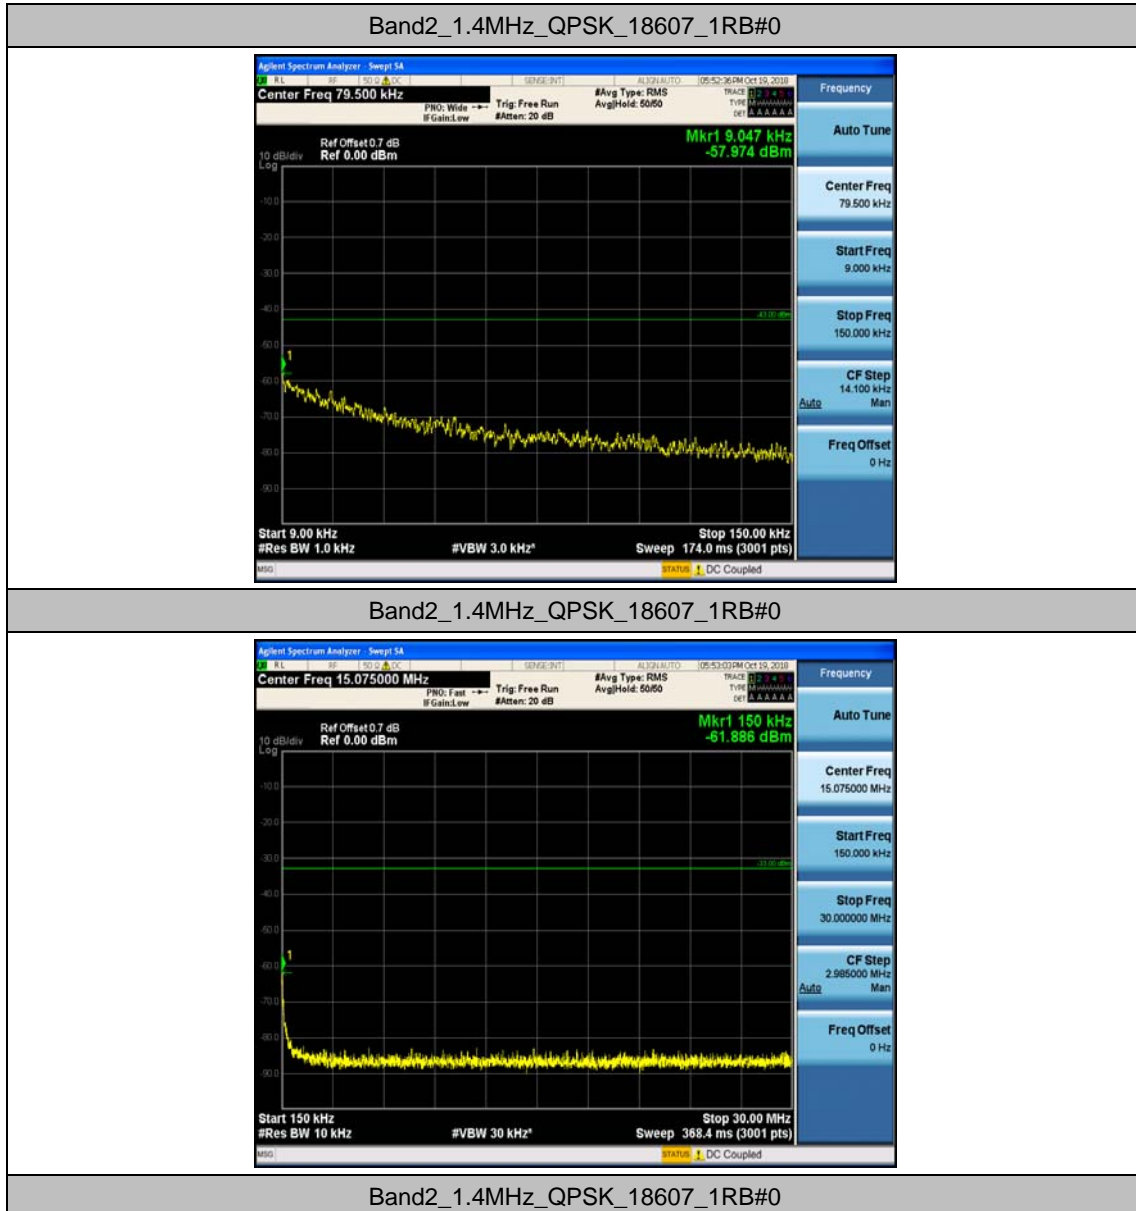

Band 2	20MHz	16QAM	19100	1RB#0	Range6:12000~18000M Hz	-58.0 2	PASS

Test Graphs