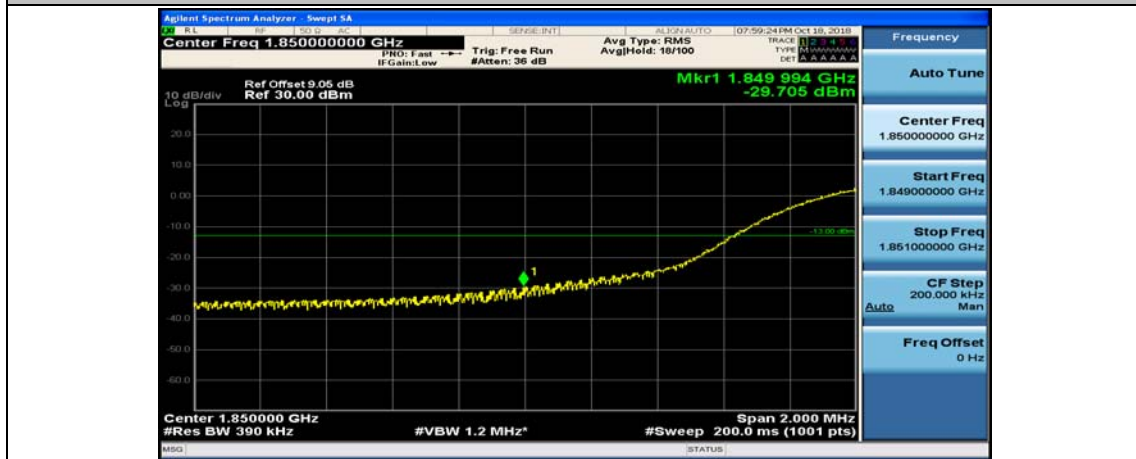

(Channel Bandwidth:20 MHz)\_LCH\_QPSK\_50RB#0

(Channel Bandwidth:20 MHz)\_LCH\_QPSK\_50RB#25

(Channel Bandwidth:20 MHz)\_LCH\_QPSK\_50RB#50

(Channel Bandwidth:20 MHz)\_LCH\_QPSK\_100RB#0

(Channel Bandwidth:20 MHz)\_HCH\_QPSK\_1RB#0