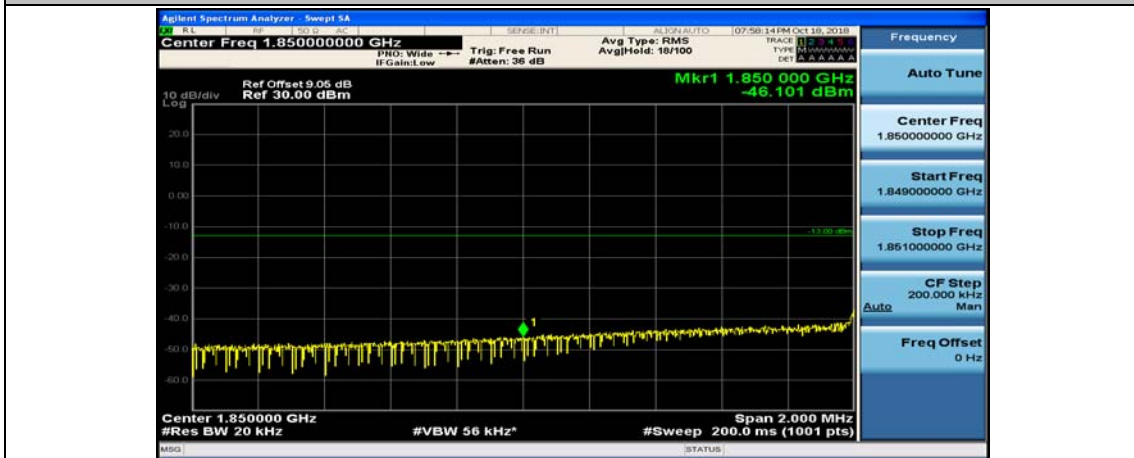

(Channel Bandwidth:15 MHz)\_HCH\_16QAM\_37RB#38

(Channel Bandwidth:15 MHz)\_HCH\_16QAM\_75RB#0

Channel Bandwidth: 20 MHz

(Channel Bandwidth:20 MHz)\_LCH\_QPSK\_1RB#49

(Channel Bandwidth:20 MHz)\_LCH\_QPSK\_1RB#99