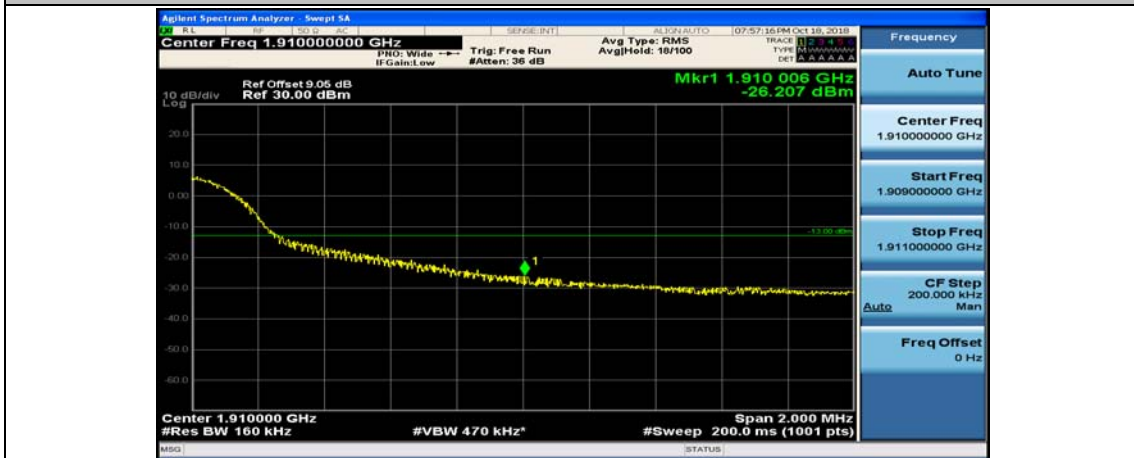

(Channel Bandwidth:15 MHz)_HCH_QPSK_37RB#38