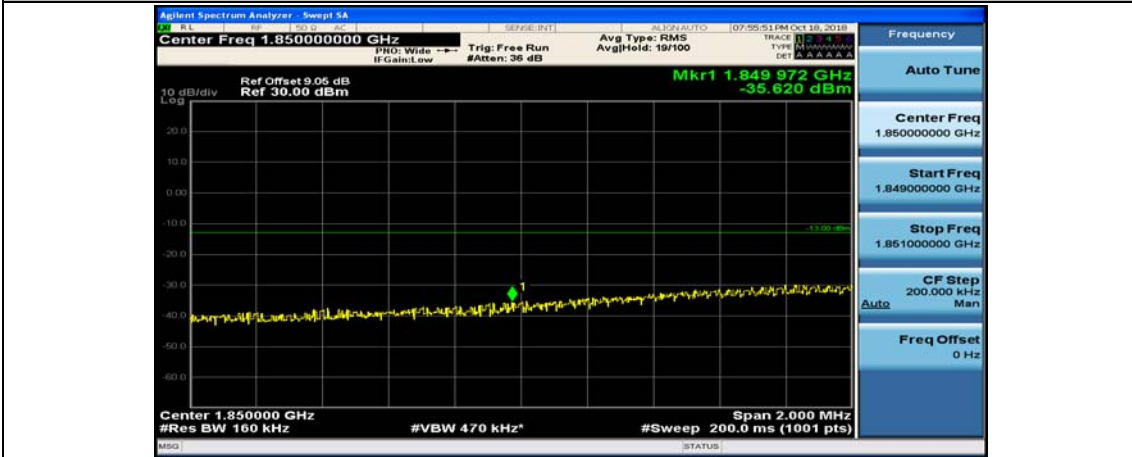

(Channel Bandwidth:15 MHz)_LCH_16QAM_37RB#18