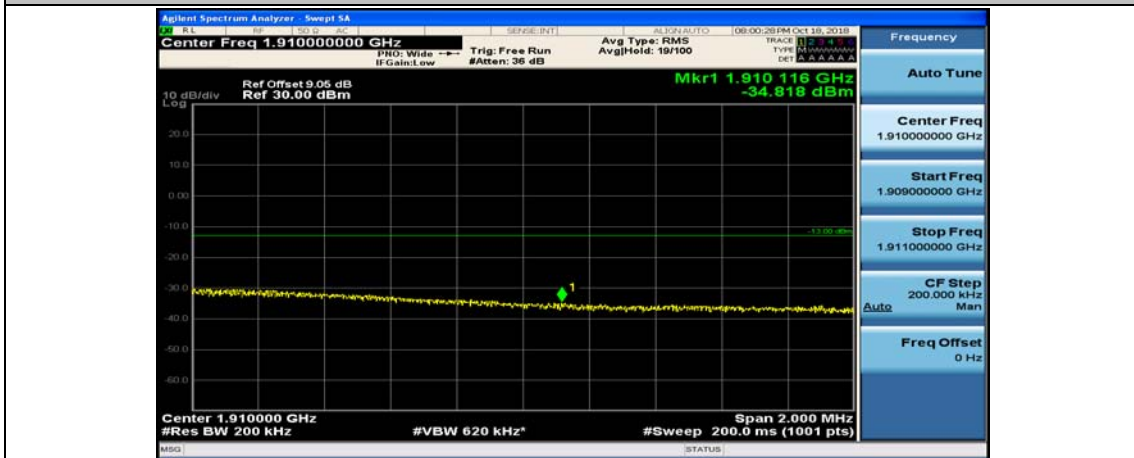

(Channel Bandwidth:20 MHz)\_HCH\_QPSK\_1RB#49

(Channel Bandwidth:20 MHz)\_HCH\_QPSK\_1RB#99

(Channel Bandwidth:20 MHz)\_HCH\_QPSK\_50RB#0

(Channel Bandwidth:20 MHz)\_HCH\_QPSK\_50RB#25

(Channel Bandwidth:20 MHz)\_HCH\_QPSK\_50RB#50