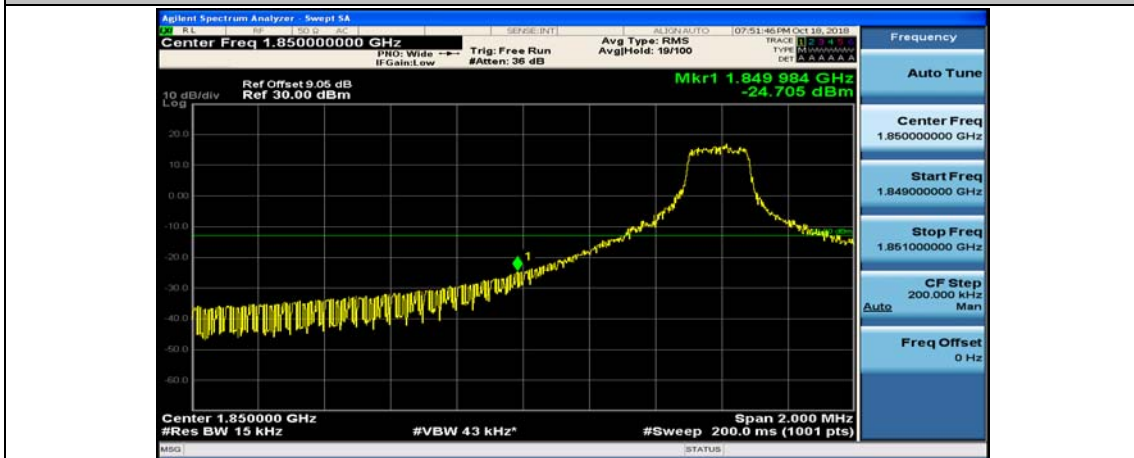

Channel Bandwidth: 10 MHz\_HCH\_QPSK\_25RB#0

Channel Bandwidth: 10 MHz\_HCH\_QPSK\_25RB#12

Channel Bandwidth: 10 MHz\_HCH\_QPSK\_25RB#25

Channel Bandwidth: 10 MHz\_HCH\_QPSK\_50RB#0

Channel Bandwidth: 10 MHz\_LCH\_16QAM\_1RB#0