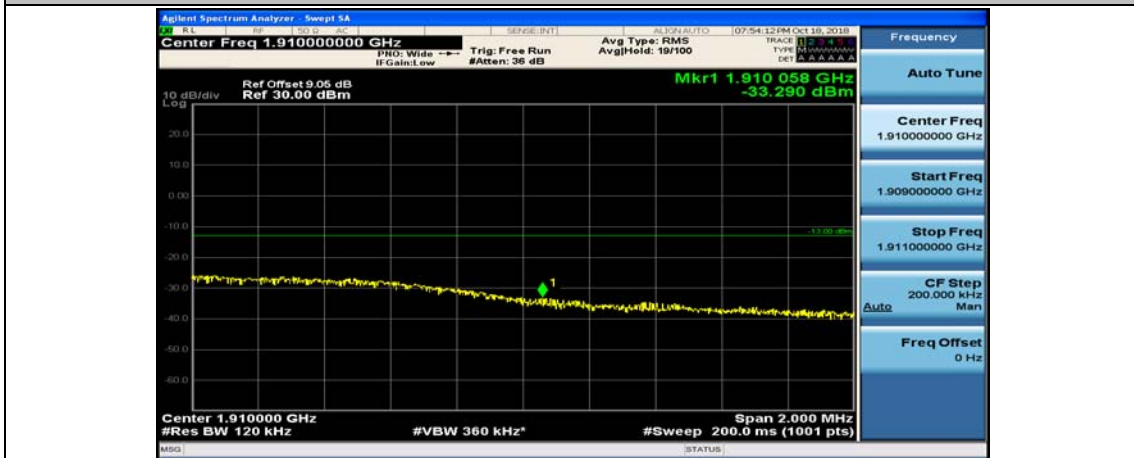

Channel Bandwidth: 10 MHz_HCH_16QAM_25RB#12