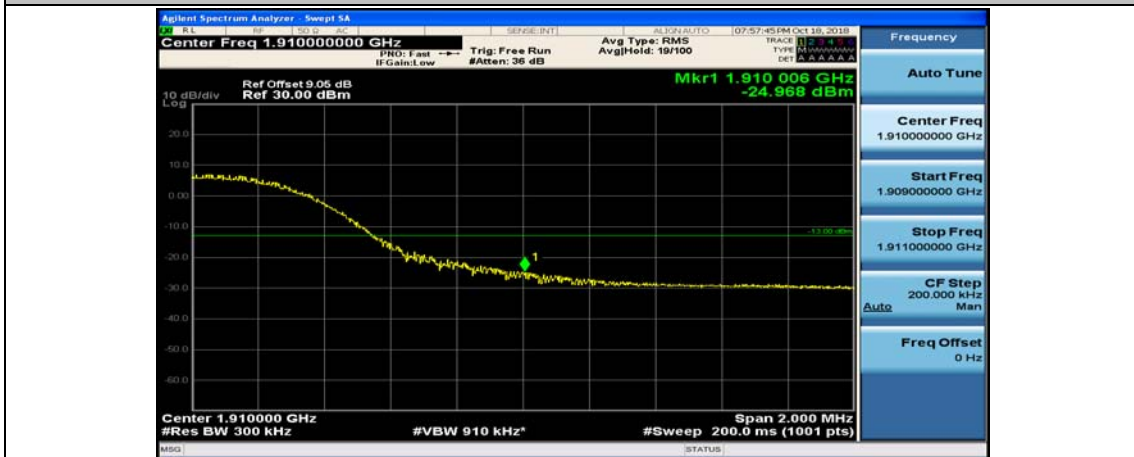

(Channel Bandwidth:15 MHz)\_HCH\_QPSK\_1RB#37

(Channel Bandwidth:15 MHz)\_HCH\_QPSK\_37RB#38

(Channel Bandwidth:15 MHz)\_HCH\_QPSK\_75RB#0

(Channel Bandwidth:15 MHz)\_LCH\_16QAM\_1RB#0

(Channel Bandwidth:15 MHz)\_LCH\_16QAM\_1RB#37