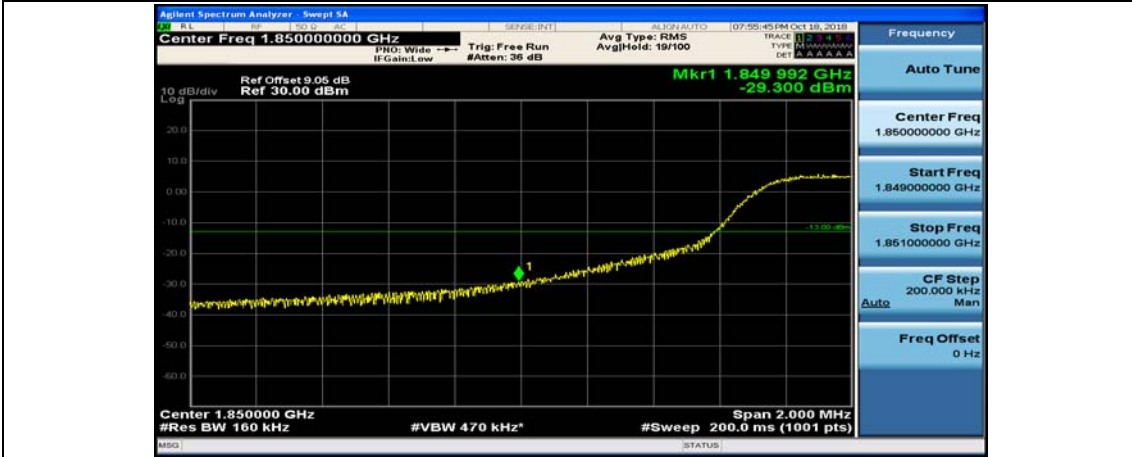

(Channel Bandwidth:15 MHz)_LCH_16QAM_37RB#0