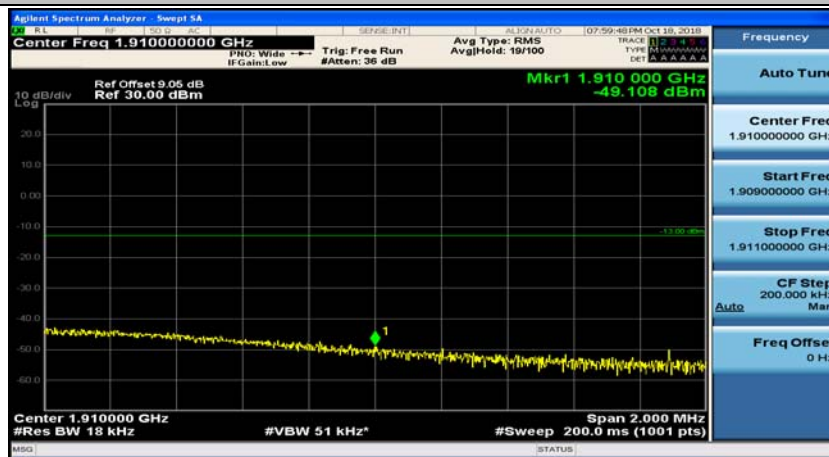

(Channel Bandwidth:20 MHz)_HCH_QPSK_1RB#49