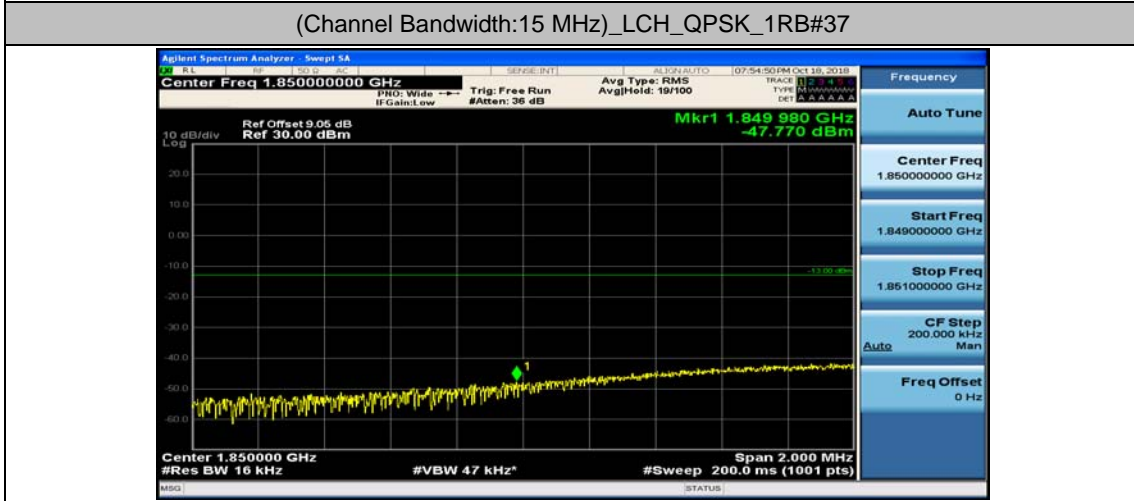

Channel Bandwidth: 10 MHz\_HCH\_16QAM\_25RB#12

Channel Bandwidth: 10 MHz\_HCH\_16QAM\_25RB#25

Channel Bandwidth: 10 MHz\_HCH\_16QAM\_50RB#0

Channel Bandwidth: 15 MHz

(Channel Bandwidth:15 MHz)\_LCH\_QPSK\_1RB#74