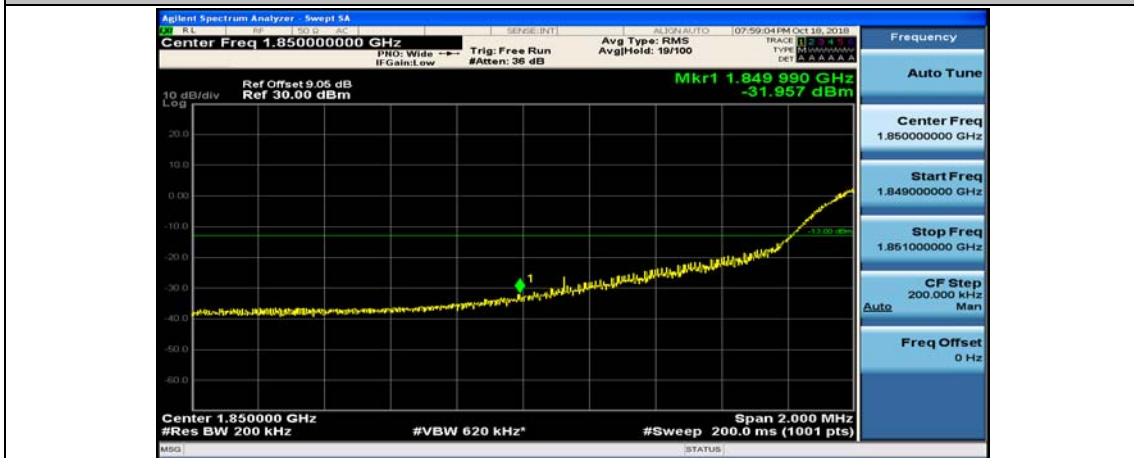

(Channel Bandwidth:20 MHz)\_HCH\_QPSK\_100RB#0

(Channel Bandwidth:20 MHz)\_LCH\_16QAM\_1RB#0

(Channel Bandwidth:20 MHz)\_LCH\_16QAM\_1RB#49

(Channel Bandwidth:20 MHz)\_LCH\_16QAM\_1RB#99

(Channel Bandwidth:20 MHz)\_LCH\_16QAM\_50RB#0