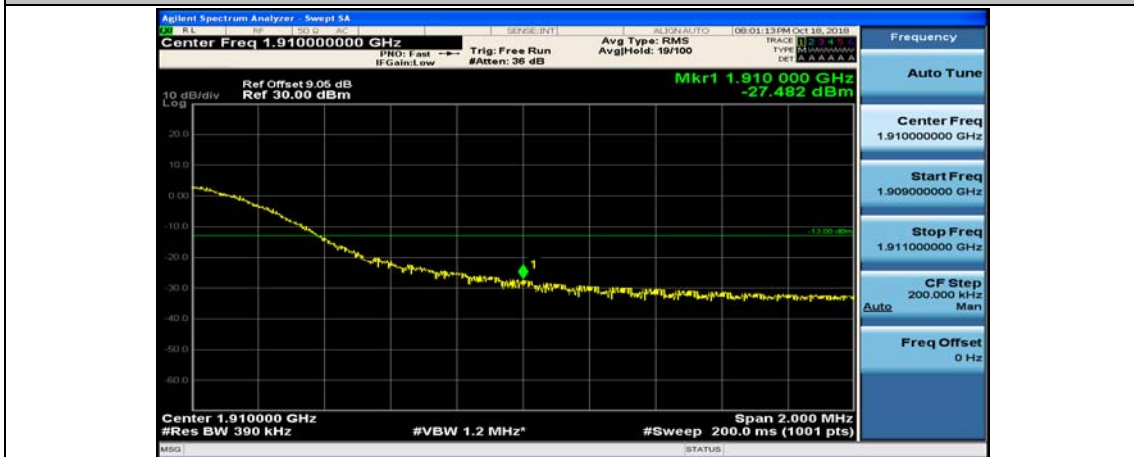

(Channel Bandwidth:20 MHz)\_HCH\_16QAM\_1RB#99

(Channel Bandwidth:20 MHz)\_HCH\_16QAM\_50RB#0

(Channel Bandwidth:20 MHz)\_HCH\_16QAM\_50RB#25

(Channel Bandwidth:20 MHz)\_HCH\_16QAM\_50RB#50

(Channel Bandwidth:20 MHz)\_HCH\_16QAM\_100RB#0

## Appendix E: Conducted Spurious Emission