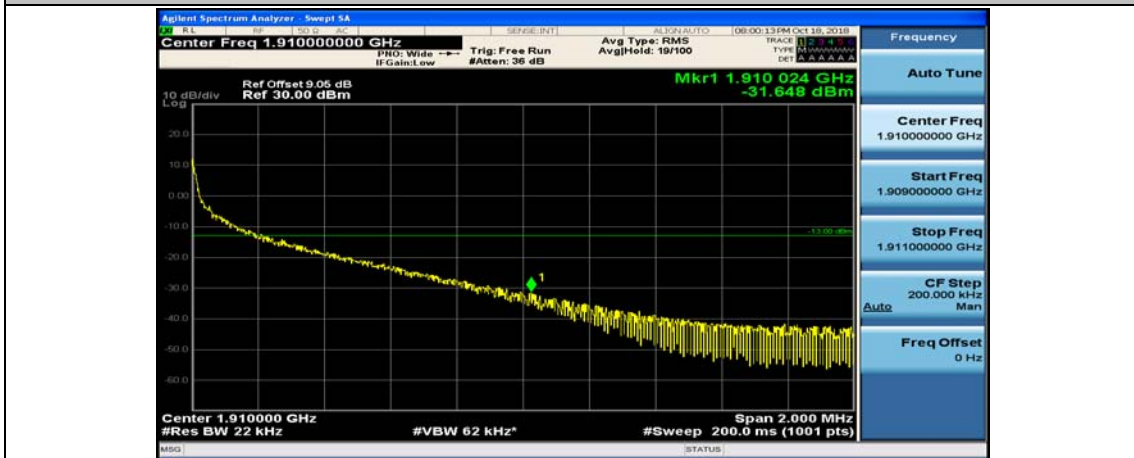

(Channel Bandwidth:20 MHz)_HCH_16QAM_1RB#99