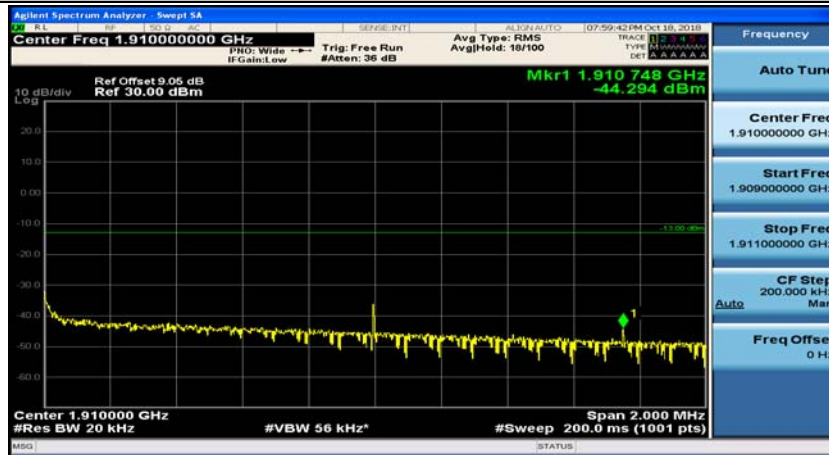

(Channel Bandwidth:20 MHz)\_LCH\_QPSK\_50RB#0

(Channel Bandwidth:20 MHz)\_LCH\_QPSK\_50RB#25

(Channel Bandwidth:20 MHz)\_LCH\_QPSK\_50RB#50

(Channel Bandwidth:20 MHz)\_LCH\_QPSK\_100RB#0

(Channel Bandwidth:20 MHz)\_HCH\_QPSK\_1RB#0