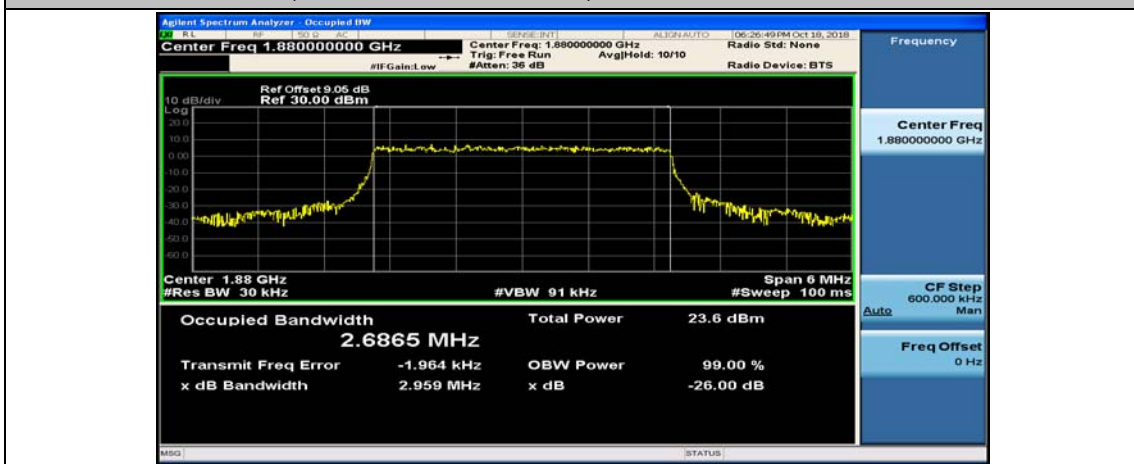

(Channel Bandwidth: 1.4 MHz)_LCH_16QAM_6RB#0

(Channel Bandwidth: 1.4 MHz)_MCH_16QAM_6RB#0

(Channel Bandwidth: 1.4 MHz)_HCH_16QAM_6RB#0

Channel Bandwidth: 3 MHz

(Channel Bandwidth: 3 MHz)_LCH_16QAM_15RB#0

(Channel Bandwidth: 3 MHz)_MCH_16QAM_15RB#0