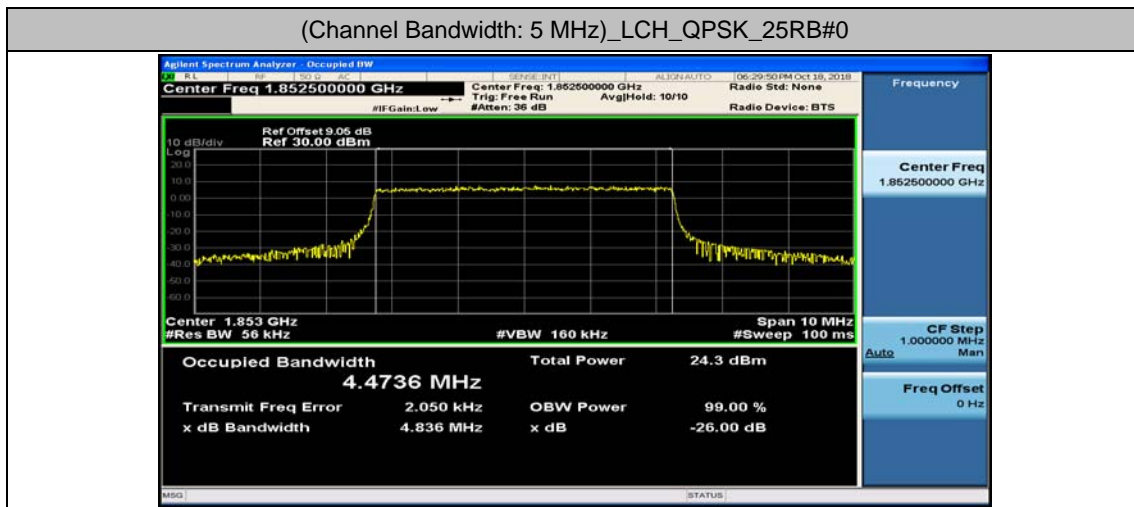

Channel Bandwidth: 5 MHz