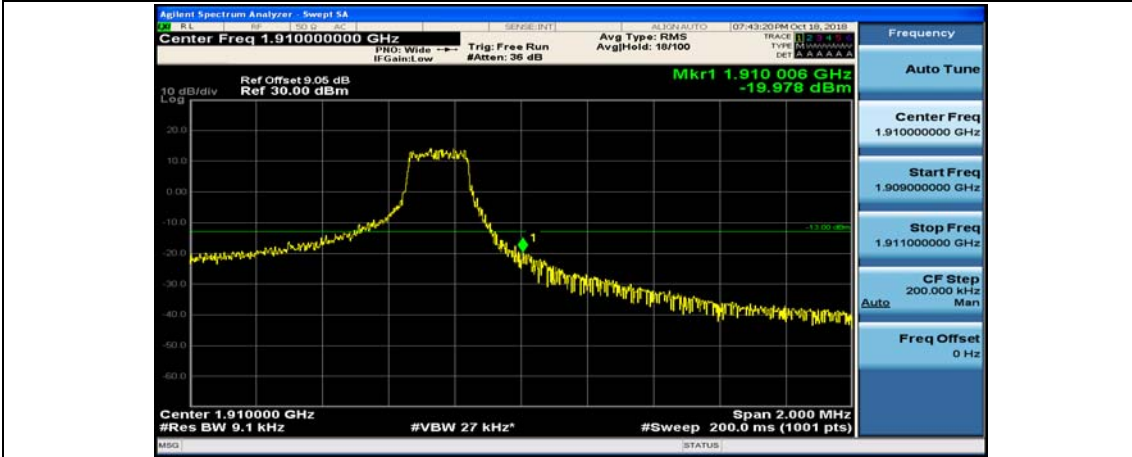

(Channel Bandwidth: 1.4 MHz)_HCH_QPSK_1RB#5