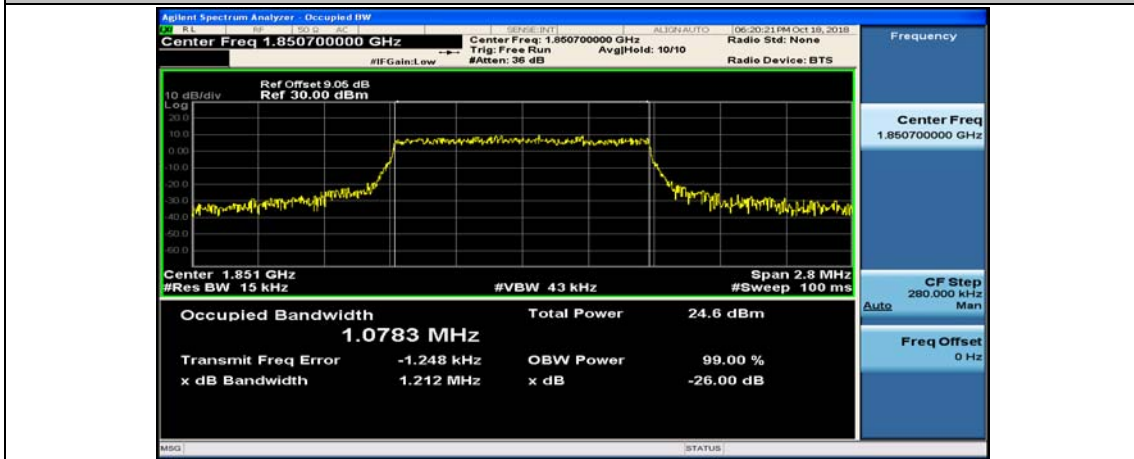

(Channel Bandwidth: 1.4 MHz)_LCH_16QAM_6RB#0

(Channel Bandwidth: 1.4 MHz)_MCH_16QAM_6RB#0

(Channel Bandwidth: 1.4 MHz)_HCH_16QAM_6RB#0

Channel Bandwidth: 3 MHz

(Channel Bandwidth: 3 MHz)_LCH_16QAM_15RB#0

(Channel Bandwidth: 3 MHz)_MCH_16QAM_15RB#0