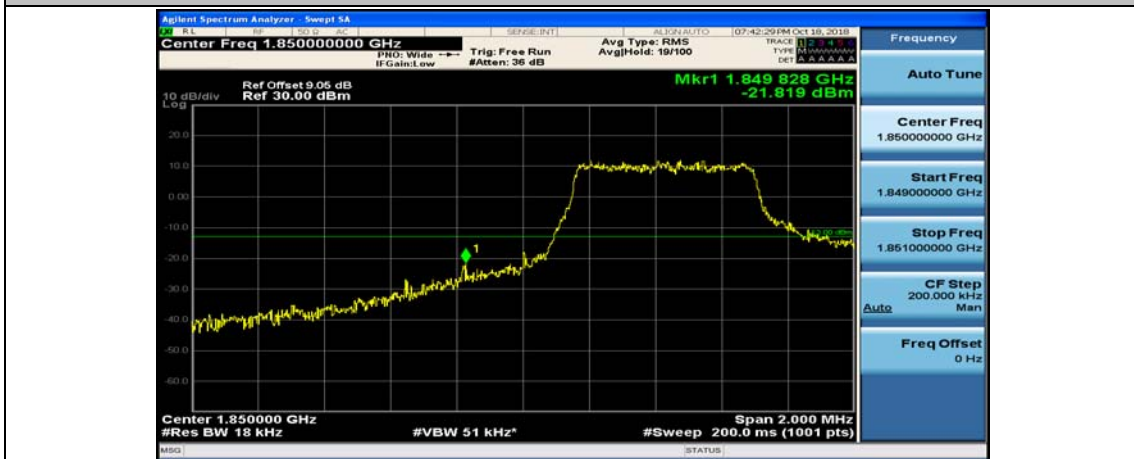

(Channel Bandwidth: 1.4 MHz)_LCH_16QAM_3RB#0