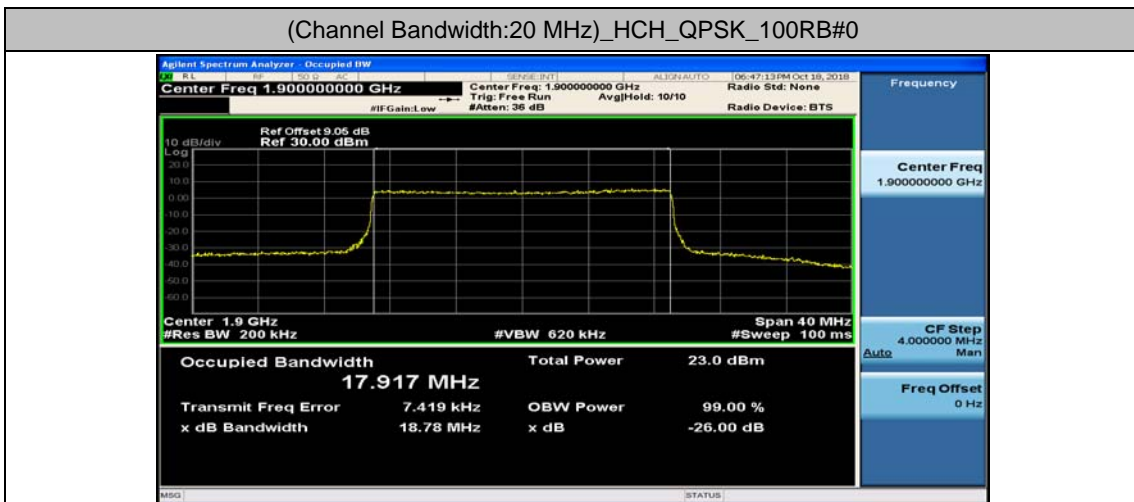

Channel Bandwidth: 20 MHz