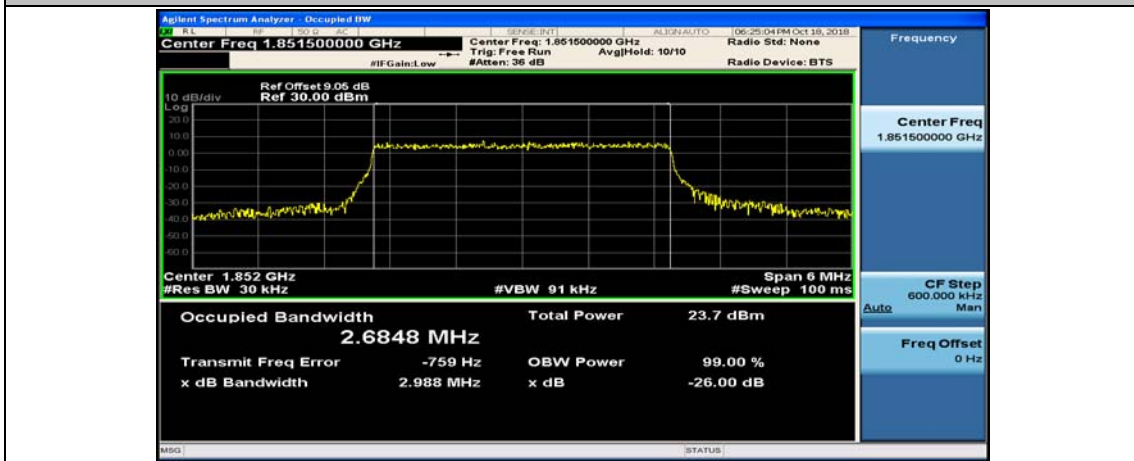

(Channel Bandwidth: 1.4 MHz)_LCH_16QAM_6RB#0

(Channel Bandwidth: 1.4 MHz)_MCH_16QAM_6RB#0

(Channel Bandwidth: 1.4 MHz)_HCH_16QAM_6RB#0

Channel Bandwidth: 3 MHz

(Channel Bandwidth: 3 MHz)_LCH_16QAM_15RB#0

(Channel Bandwidth: 3 MHz)_MCH_16QAM_15RB#0

(Channel Bandwidth: 3 MHz)_HCH_16QAM_15RB#0

Channel Bandwidth: 5 MHz

(Channel Bandwidth: 5 MHz)_LCH_16QAM_25RB#0

(Channel Bandwidth: 5 MHz)_MCH_16QAM_25RB#0

(Channel Bandwidth: 5 MHz)_HCH_16QAM_25RB#0

Channel Bandwidth: 10 MHz