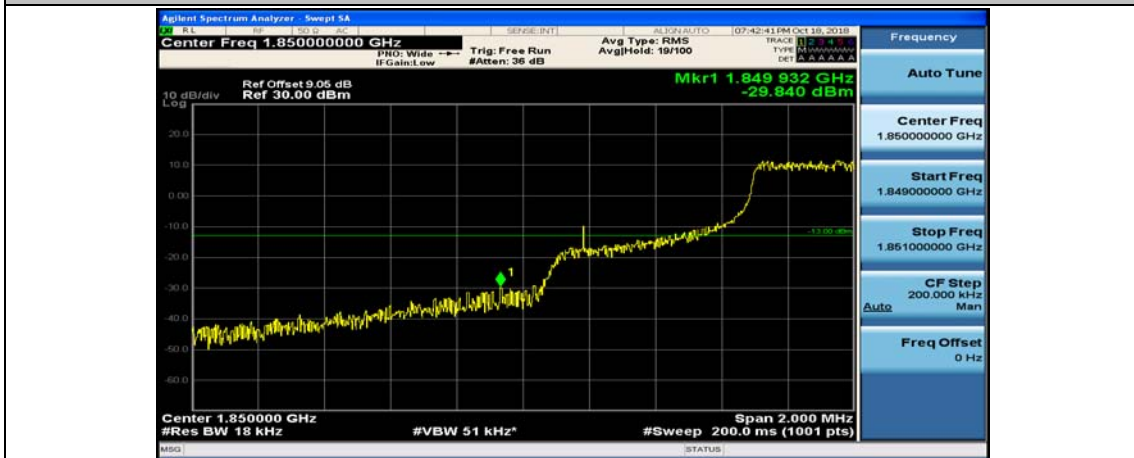

(Channel Bandwidth: 1.4 MHz)_LCH_16QAM_3RB#3