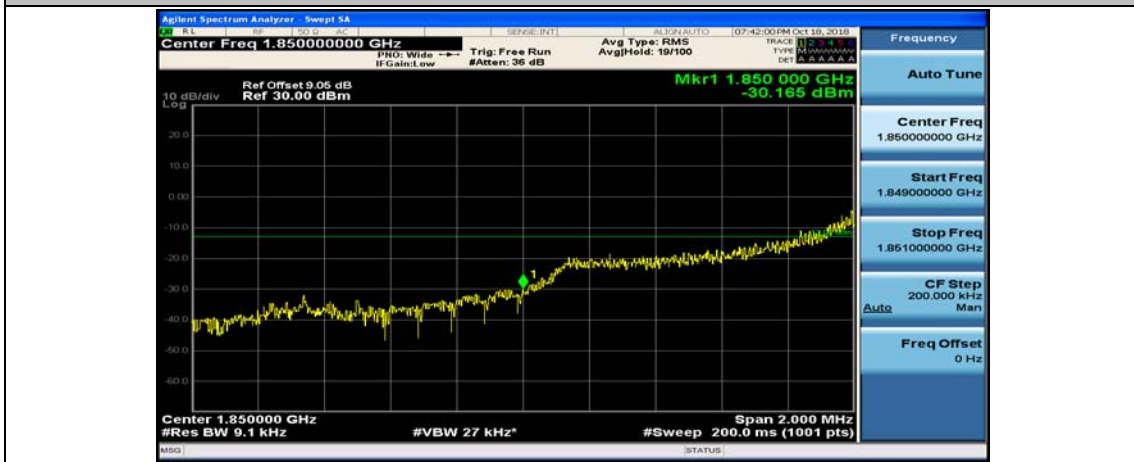

(Channel Bandwidth: 1.4 MHz)_HCH_QPSK_3RB#3

(Channel Bandwidth: 1.4 MHz)_HCH_QPSK_6RB#0

(Channel Bandwidth: 1.4 MHz)_LCH_16QAM_1RB#0

(Channel Bandwidth: 1.4 MHz)_LCH_16QAM_1RB#3

(Channel Bandwidth: 1.4 MHz)_LCH_16QAM_1RB#5