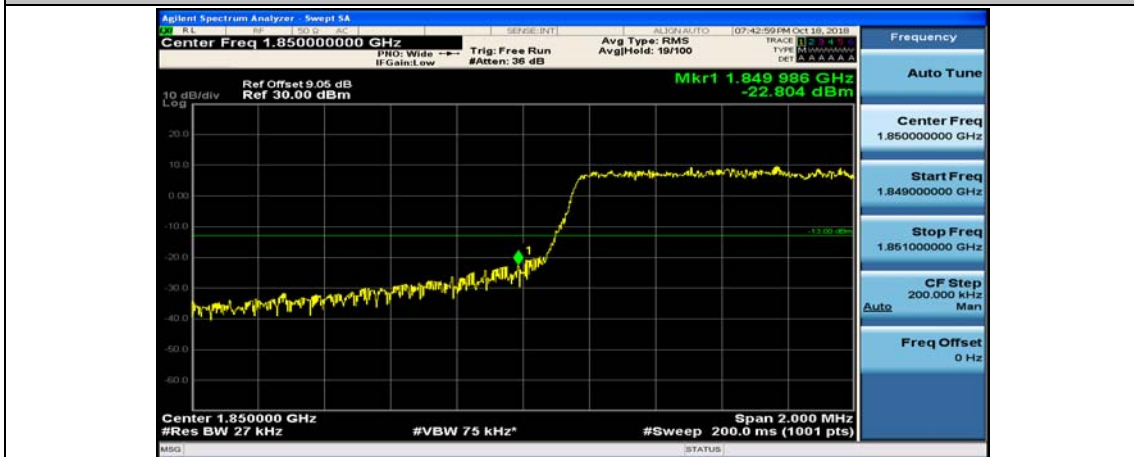

(Channel Bandwidth: 1.4 MHz)_LCH_16QAM_3RB#0

(Channel Bandwidth: 1.4 MHz)_LCH_16QAM_3RB#2

(Channel Bandwidth: 1.4 MHz)_LCH_16QAM_3RB#3

(Channel Bandwidth: 1.4 MHz)_LCH_16QAM_6RB#0

(Channel Bandwidth: 1.4 MHz)_HCH_16QAM_1RB#0