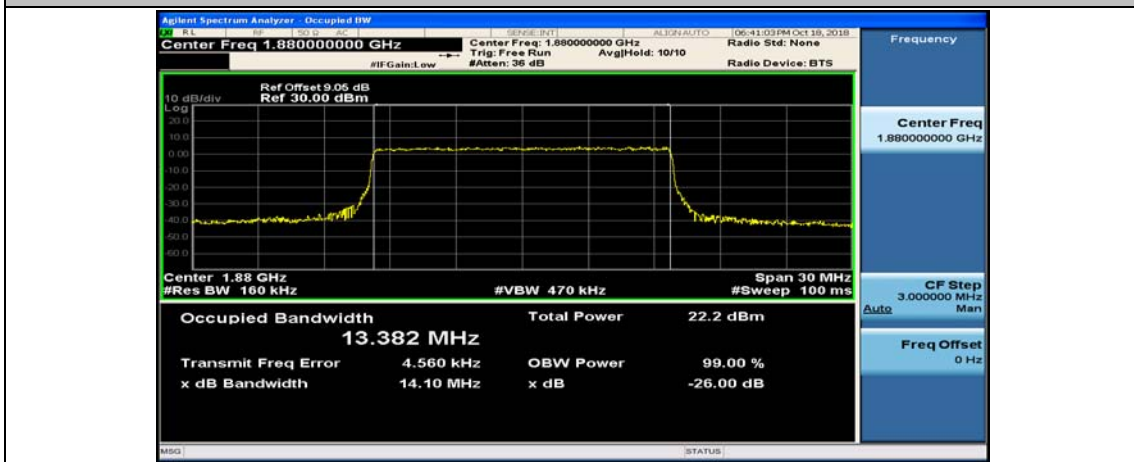

Channel Bandwidth: 10 MHz_LCH_16QAM_50RB#0

Channel Bandwidth: 10 MHz_MCH_16QAM_50RB#0

Channel Bandwidth: 10 MHz_HCH_16QAM_50RB#0

Channel Bandwidth: 15 MHz

(Channel Bandwidth:15 MHz)_LCH_16QAM_75RB#0

(Channel Bandwidth:15 MHz)_MCH_16QAM_75RB#0

(Channel Bandwidth:15 MHz)_HCH_16QAM_75RB#0

Channel Bandwidth: 20 MHz

(Channel Bandwidth:20 MHz)_LCH_16QAM_100RB#0

(Channel Bandwidth:20 MHz)_MCH_16QAM_100RB#0

(Channel Bandwidth:20 MHz)_HCH_16QAM_100RB#0