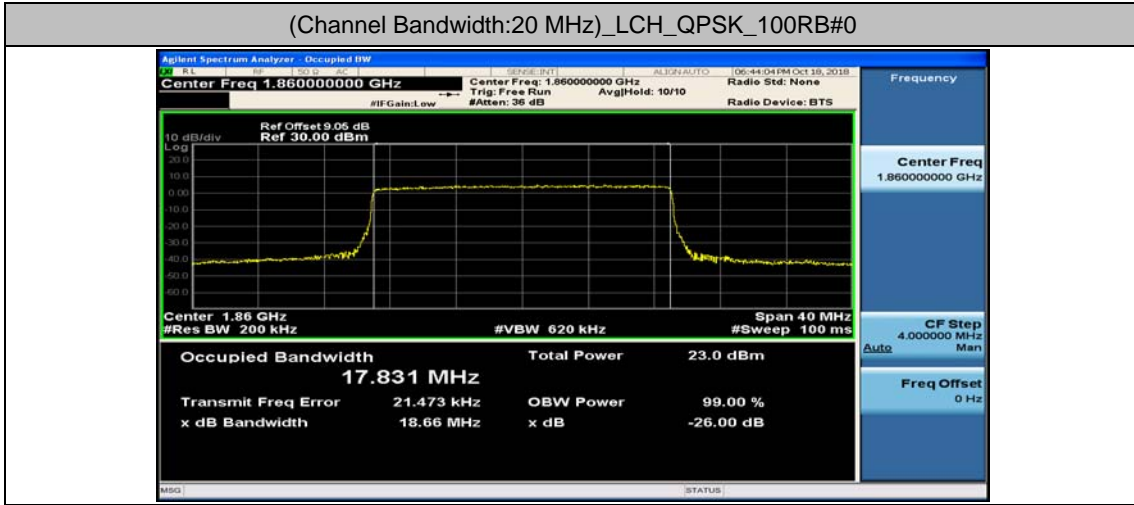

Channel Bandwidth: 20 MHz