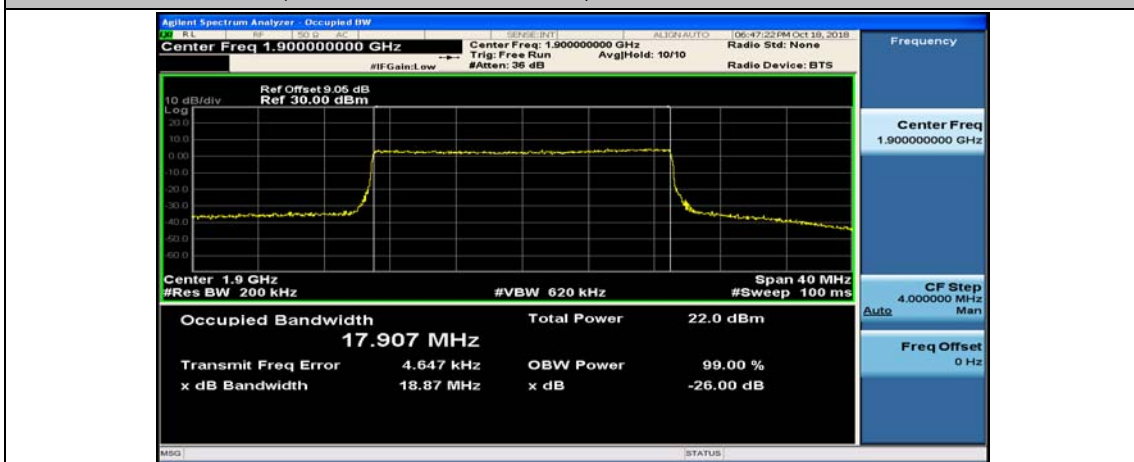

(Channel Bandwidth:15 MHz)_HCH_16QAM_75RB#0

Channel Bandwidth: 20 MHz

(Channel Bandwidth:20 MHz)_LCH_16QAM_100RB#0

(Channel Bandwidth:20 MHz)_MCH_16QAM_100RB#0

(Channel Bandwidth:20 MHz)_HCH_16QAM_100RB#0

Appendix D: Band Edge

Test Graphs

Channel Bandwidth: 1.4 MHz

(Channel Bandwidth: 1.4 MHz)_LCH_QPSK_3RB#0

(Channel Bandwidth: 1.4 MHz)_LCH_QPSK_3RB#2

(Channel Bandwidth: 1.4 MHz)_LCH_QPSK_3RB#3

(Channel Bandwidth: 1.4 MHz)_LCH_QPSK_6RB#0