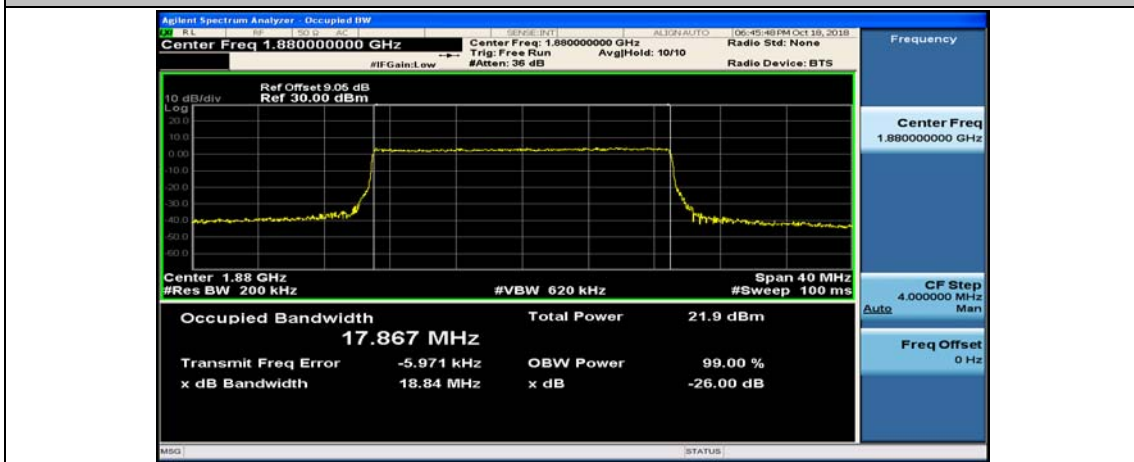

(Channel Bandwidth:15 MHz)_HCH_16QAM_75RB#0

Channel Bandwidth: 20 MHz

(Channel Bandwidth:20 MHz)_LCH_16QAM_100RB#0

(Channel Bandwidth:20 MHz)_MCH_16QAM_100RB#0

(Channel Bandwidth:20 MHz)_HCH_16QAM_100RB#0

Appendix D: Band Edge

Test Graphs

Channel Bandwidth: 1.4 MHz

(Channel Bandwidth: 1.4 MHz)_LCH_QPSK_3RB#0

(Channel Bandwidth: 1.4 MHz)_LCH_QPSK_3RB#2

(Channel Bandwidth: 1.4 MHz)_LCH_QPSK_3RB#3

(Channel Bandwidth: 1.4 MHz)_LCH_QPSK_6RB#0