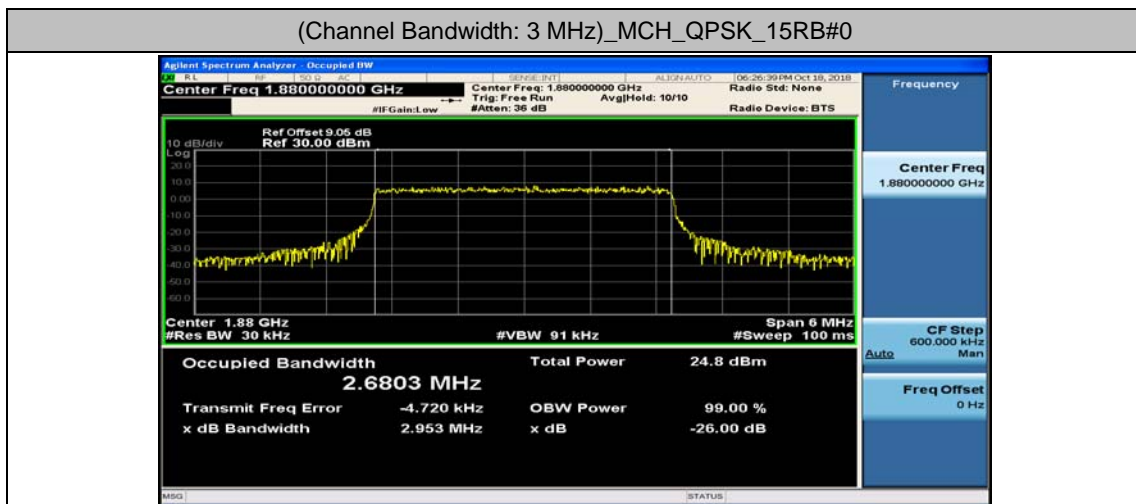

(Channel Bandwidth: 1.4 MHz)_LCH_16QAM_6RB#0

(Channel Bandwidth: 1.4 MHz)_MCH_16QAM_6RB#0

(Channel Bandwidth: 1.4 MHz)_HCH_16QAM_6RB#0

Channel Bandwidth: 3 MHz

(Channel Bandwidth: 3 MHz)_LCH_16QAM_15RB#0

(Channel Bandwidth: 3 MHz)_MCH_16QAM_15RB#0