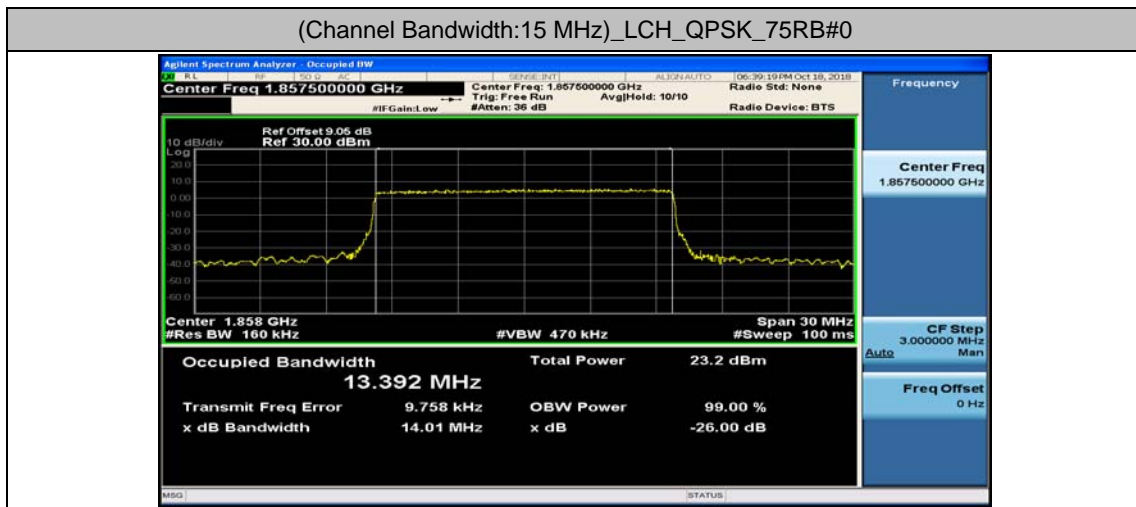

Channel Bandwidth: 10 MHz_LCH_16QAM_50RB#0

Channel Bandwidth: 10 MHz_MCH_16QAM_50RB#0

Channel Bandwidth: 10 MHz_HCH_16QAM_50RB#0

Channel Bandwidth: 15 MHz

(Channel Bandwidth:15 MHz)_LCH_16QAM_75RB#0

(Channel Bandwidth:15 MHz)_MCH_16QAM_75RB#0

(Channel Bandwidth:15 MHz)_HCH_16QAM_75RB#0

Channel Bandwidth: 20 MHz

(Channel Bandwidth:20 MHz)_LCH_16QAM_100RB#0

(Channel Bandwidth:20 MHz)_MCH_16QAM_100RB#0

(Channel Bandwidth:20 MHz)_HCH_16QAM_100RB#0