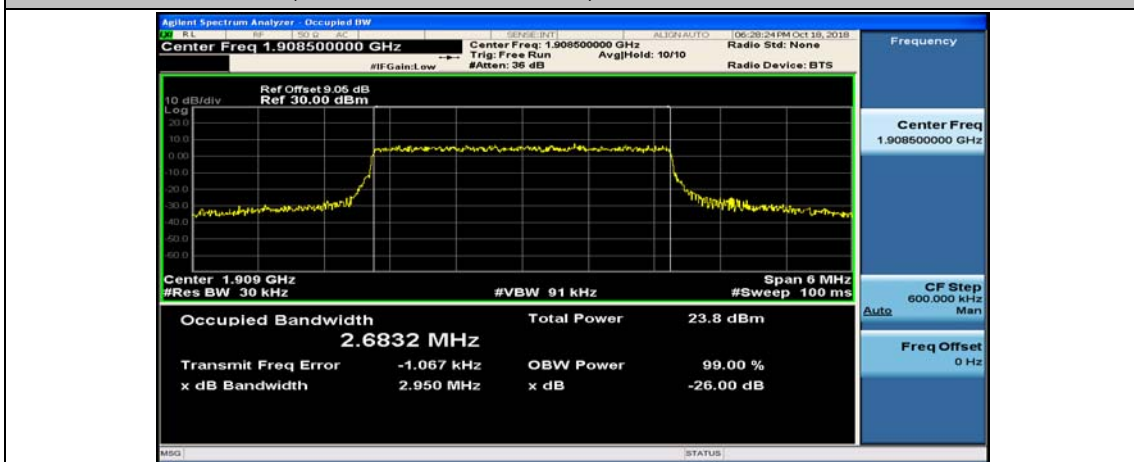

(Channel Bandwidth: 3 MHz)_HCH_16QAM_15RB#0