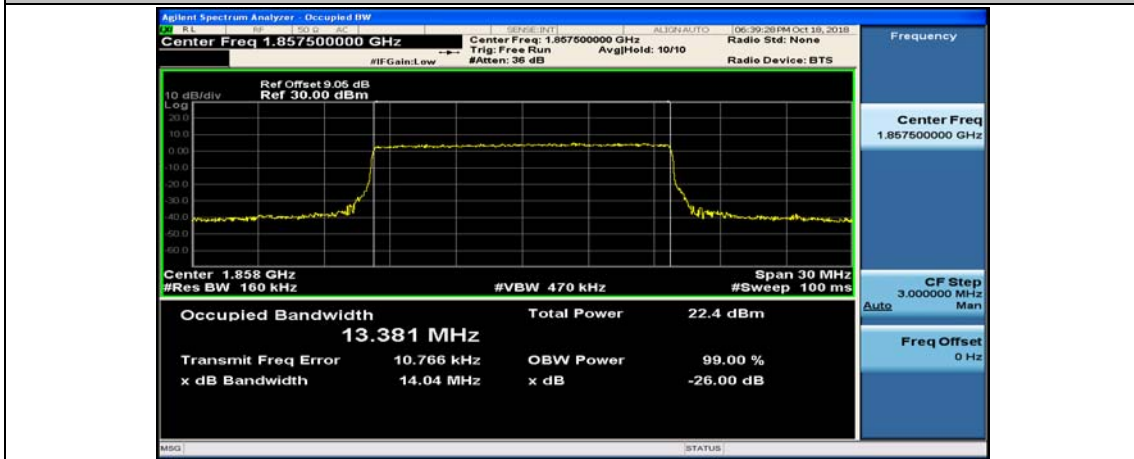

Channel Bandwidth: 10 MHz_LCH_16QAM_50RB#0

Channel Bandwidth: 10 MHz_MCH_16QAM_50RB#0

Channel Bandwidth: 10 MHz_HCH_16QAM_50RB#0

Channel Bandwidth: 15 MHz

(Channel Bandwidth:15 MHz)_LCH_16QAM_75RB#0

(Channel Bandwidth:15 MHz)_MCH_16QAM_75RB#0

(Channel Bandwidth:15 MHz)_HCH_16QAM_75RB#0

Channel Bandwidth: 20 MHz

(Channel Bandwidth:20 MHz)_LCH_16QAM_100RB#0

(Channel Bandwidth:20 MHz)_MCH_16QAM_100RB#0

(Channel Bandwidth:20 MHz)_HCH_16QAM_100RB#0