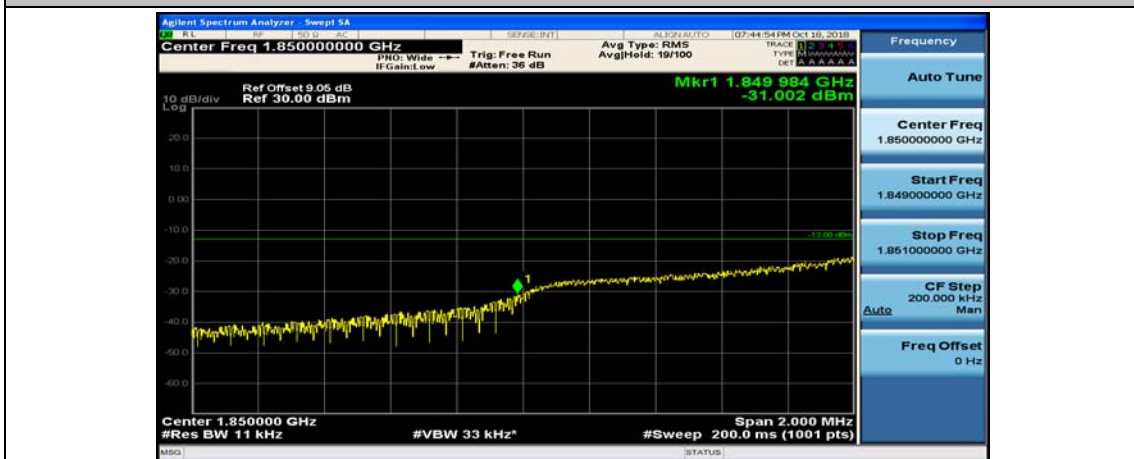

(Channel Bandwidth: 1.4 MHz)_HCH_16QAM_6RB#0

Channel Bandwidth: 3 MHz

(Channel Bandwidth: 3 MHz)_LCH_QPSK_1RB#0

(Channel Bandwidth: 3 MHz)_LCH_QPSK_1RB#7

(Channel Bandwidth: 3 MHz)_LCH_QPSK_1RB#14

(Channel Bandwidth: 3 MHz)_LCH_QPSK_8RB#0