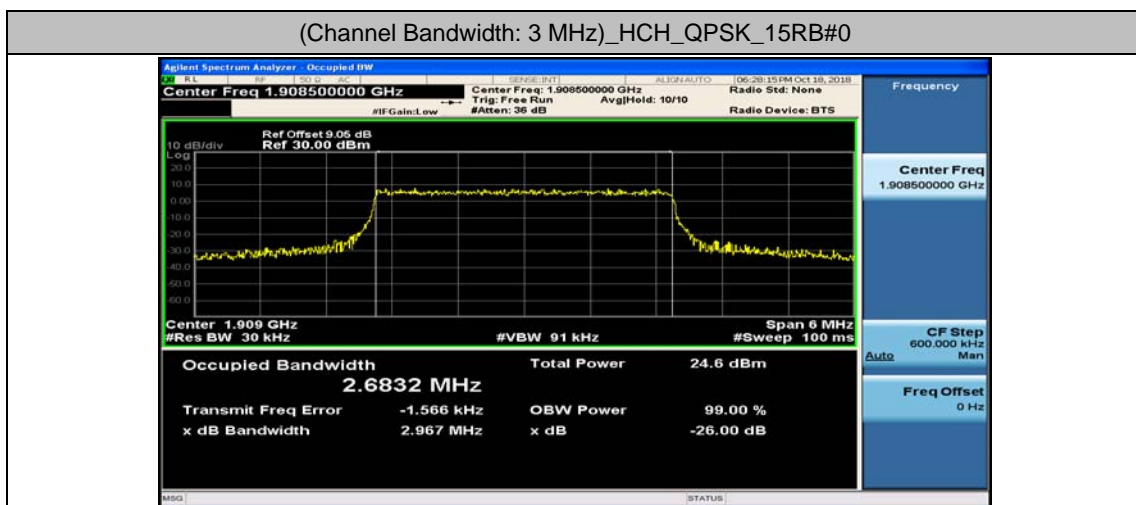

(Channel Bandwidth: 1.4 MHz)_LCH_16QAM_6RB#0

(Channel Bandwidth: 1.4 MHz)_MCH_16QAM_6RB#0

(Channel Bandwidth: 1.4 MHz)_HCH_16QAM_6RB#0

Channel Bandwidth: 3 MHz

(Channel Bandwidth: 3 MHz)_LCH_16QAM_15RB#0

(Channel Bandwidth: 3 MHz)_MCH_16QAM_15RB#0