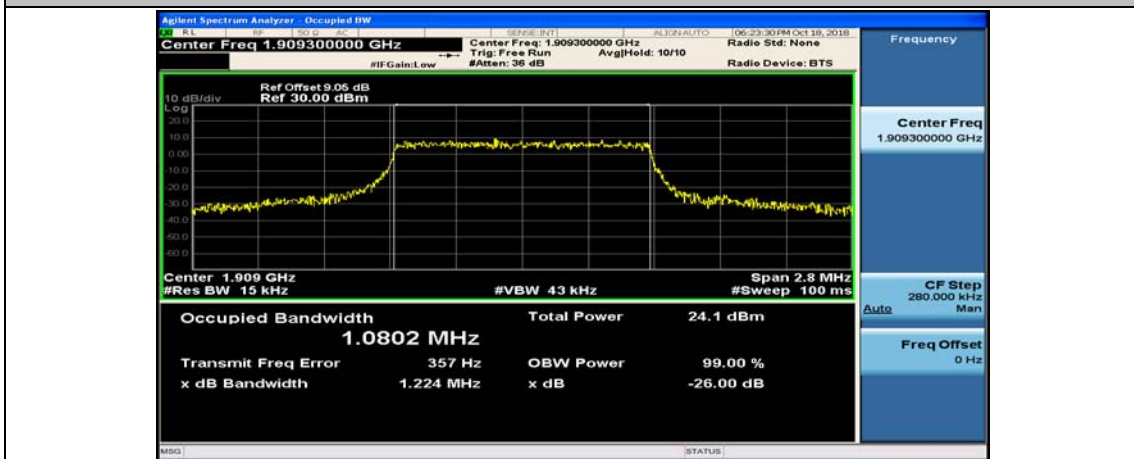

(Channel Bandwidth: 1.4 MHz)_LCH_16QAM_6RB#0

(Channel Bandwidth: 1.4 MHz)_MCH_16QAM_6RB#0

(Channel Bandwidth: 1.4 MHz)_HCH_16QAM_6RB#0

Channel Bandwidth: 3 MHz

(Channel Bandwidth: 3 MHz)_LCH_16QAM_15RB#0

(Channel Bandwidth: 3 MHz)_MCH_16QAM_15RB#0

(Channel Bandwidth: 3 MHz)_HCH_16QAM_15RB#0

Channel Bandwidth: 5 MHz

(Channel Bandwidth: 5 MHz)_LCH_16QAM_25RB#0

(Channel Bandwidth: 5 MHz)_MCH_16QAM_25RB#0

(Channel Bandwidth: 5 MHz)_HCH_16QAM_25RB#0

Channel Bandwidth: 10 MHz