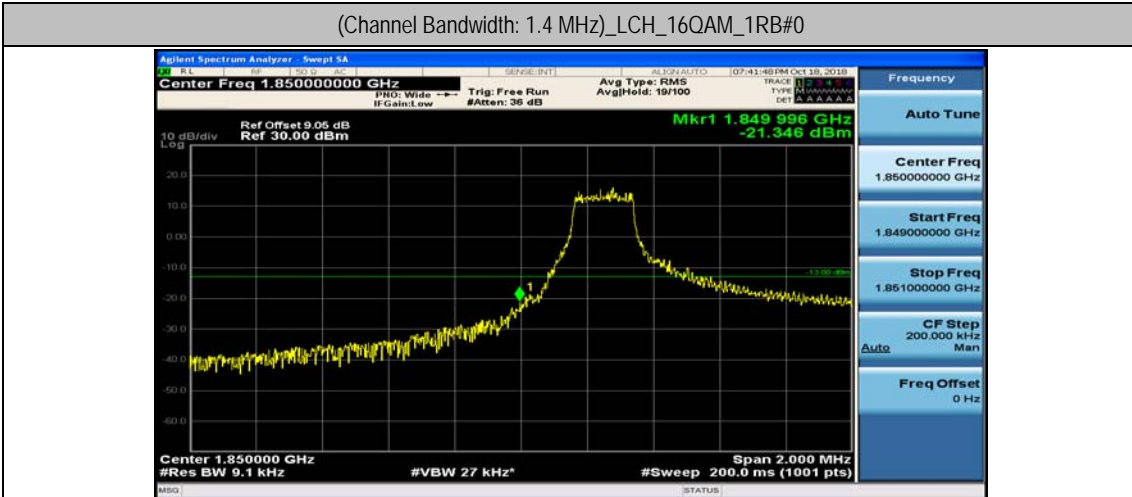

(Channel Bandwidth: 1.4 MHz)_LCH_16QAM_1RB#0