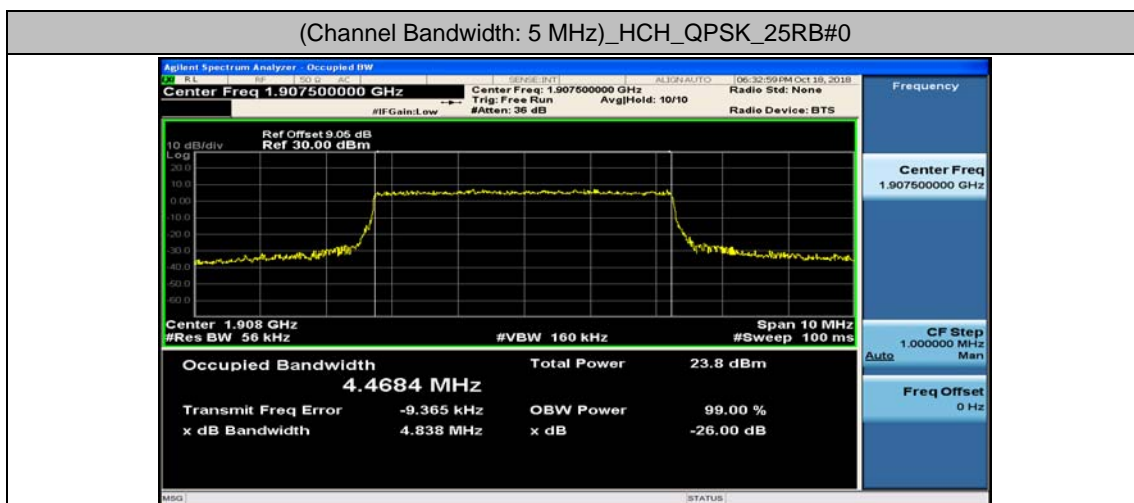

Channel Bandwidth: 5 MHz