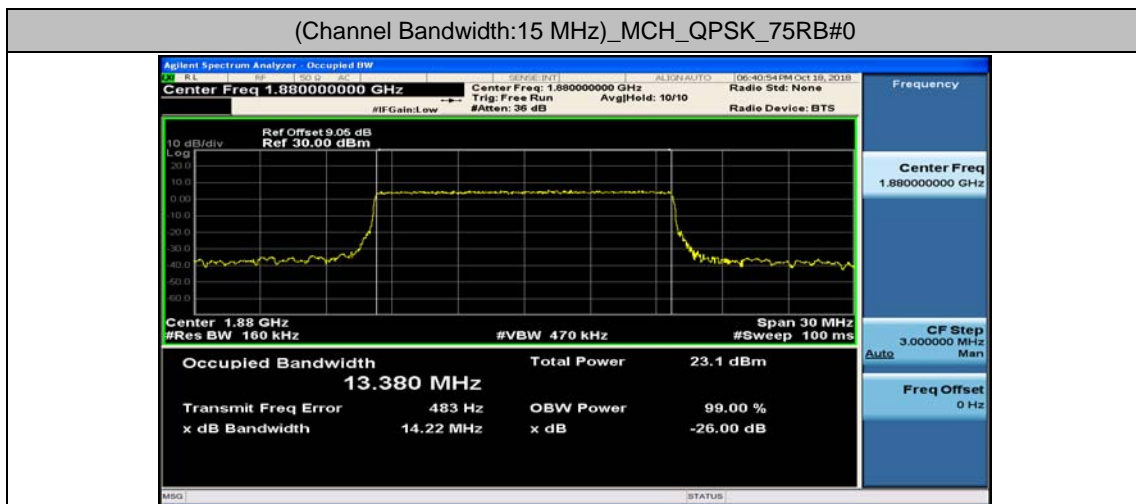

Channel Bandwidth: 10 MHz_LCH_16QAM_50RB#0

Channel Bandwidth: 10 MHz_MCH_16QAM_50RB#0

Channel Bandwidth: 10 MHz_HCH_16QAM_50RB#0

Channel Bandwidth: 15 MHz

(Channel Bandwidth:15 MHz)_LCH_16QAM_75RB#0

(Channel Bandwidth:15 MHz)_MCH_16QAM_75RB#0

(Channel Bandwidth:15 MHz)_HCH_16QAM_75RB#0

Channel Bandwidth: 20 MHz

(Channel Bandwidth:20 MHz)_LCH_16QAM_100RB#0

(Channel Bandwidth:20 MHz)_MCH_16QAM_100RB#0

(Channel Bandwidth:20 MHz)_HCH_16QAM_100RB#0