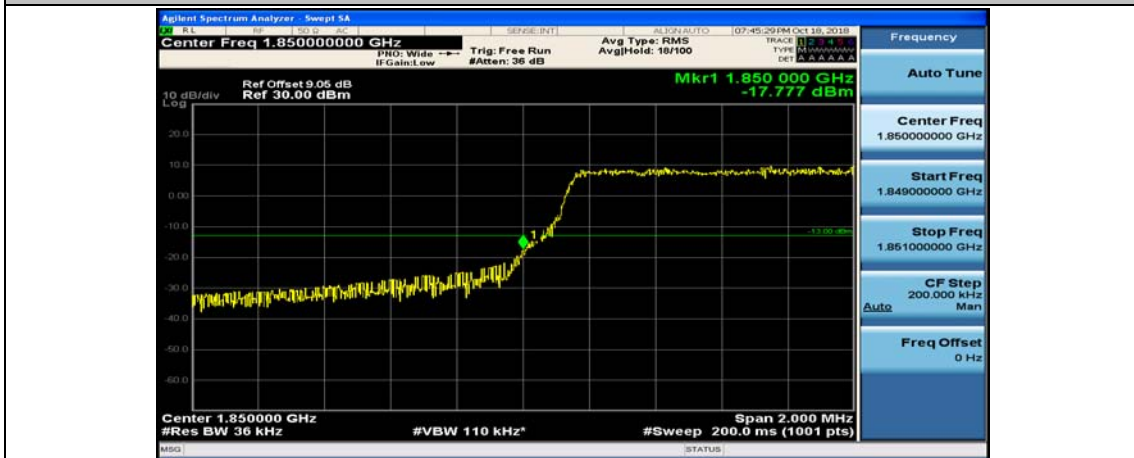

(Channel Bandwidth: 1.4 MHz)_HCH_16QAM_6RB#0

Channel Bandwidth: 3 MHz

(Channel Bandwidth: 3 MHz)_LCH_QPSK_1RB#0

(Channel Bandwidth: 3 MHz)_LCH_QPSK_1RB#7

(Channel Bandwidth: 3 MHz)_LCH_QPSK_1RB#14

(Channel Bandwidth: 3 MHz)_LCH_QPSK_8RB#0