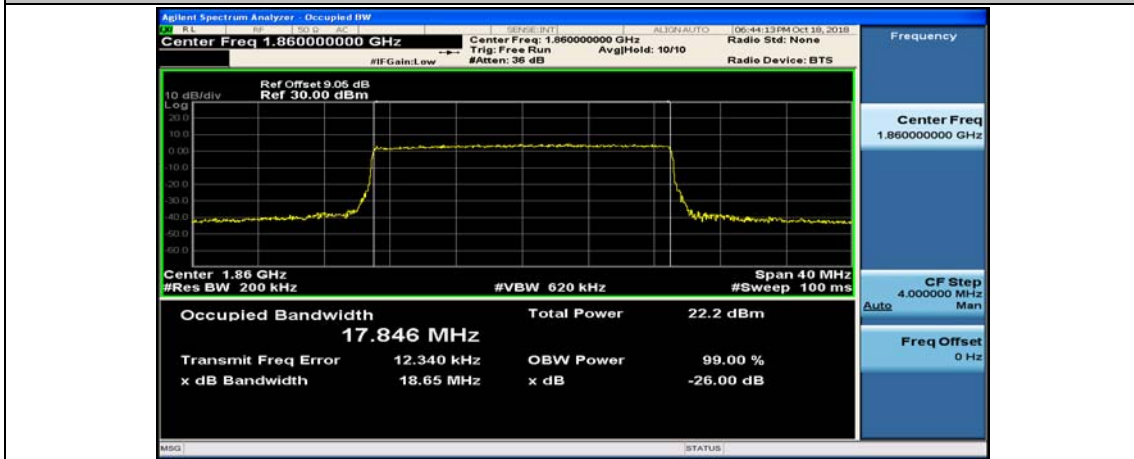

Channel Bandwidth: 10 MHz_LCH_16QAM_50RB#0

Channel Bandwidth: 10 MHz_MCH_16QAM_50RB#0

Channel Bandwidth: 10 MHz_HCH_16QAM_50RB#0

Channel Bandwidth: 15 MHz

(Channel Bandwidth:15 MHz)_LCH_16QAM_75RB#0

(Channel Bandwidth:15 MHz)_MCH_16QAM_75RB#0

(Channel Bandwidth:15 MHz)_HCH_16QAM_75RB#0

Channel Bandwidth: 20 MHz

(Channel Bandwidth:20 MHz)_LCH_16QAM_100RB#0

(Channel Bandwidth:20 MHz)_MCH_16QAM_100RB#0

(Channel Bandwidth:20 MHz)_HCH_16QAM_100RB#0