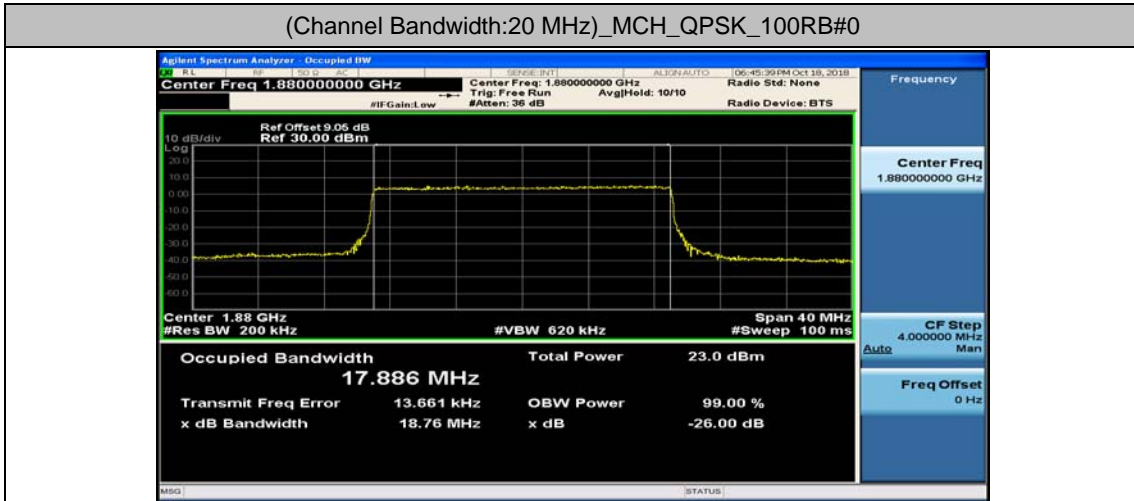

Channel Bandwidth: 20 MHz