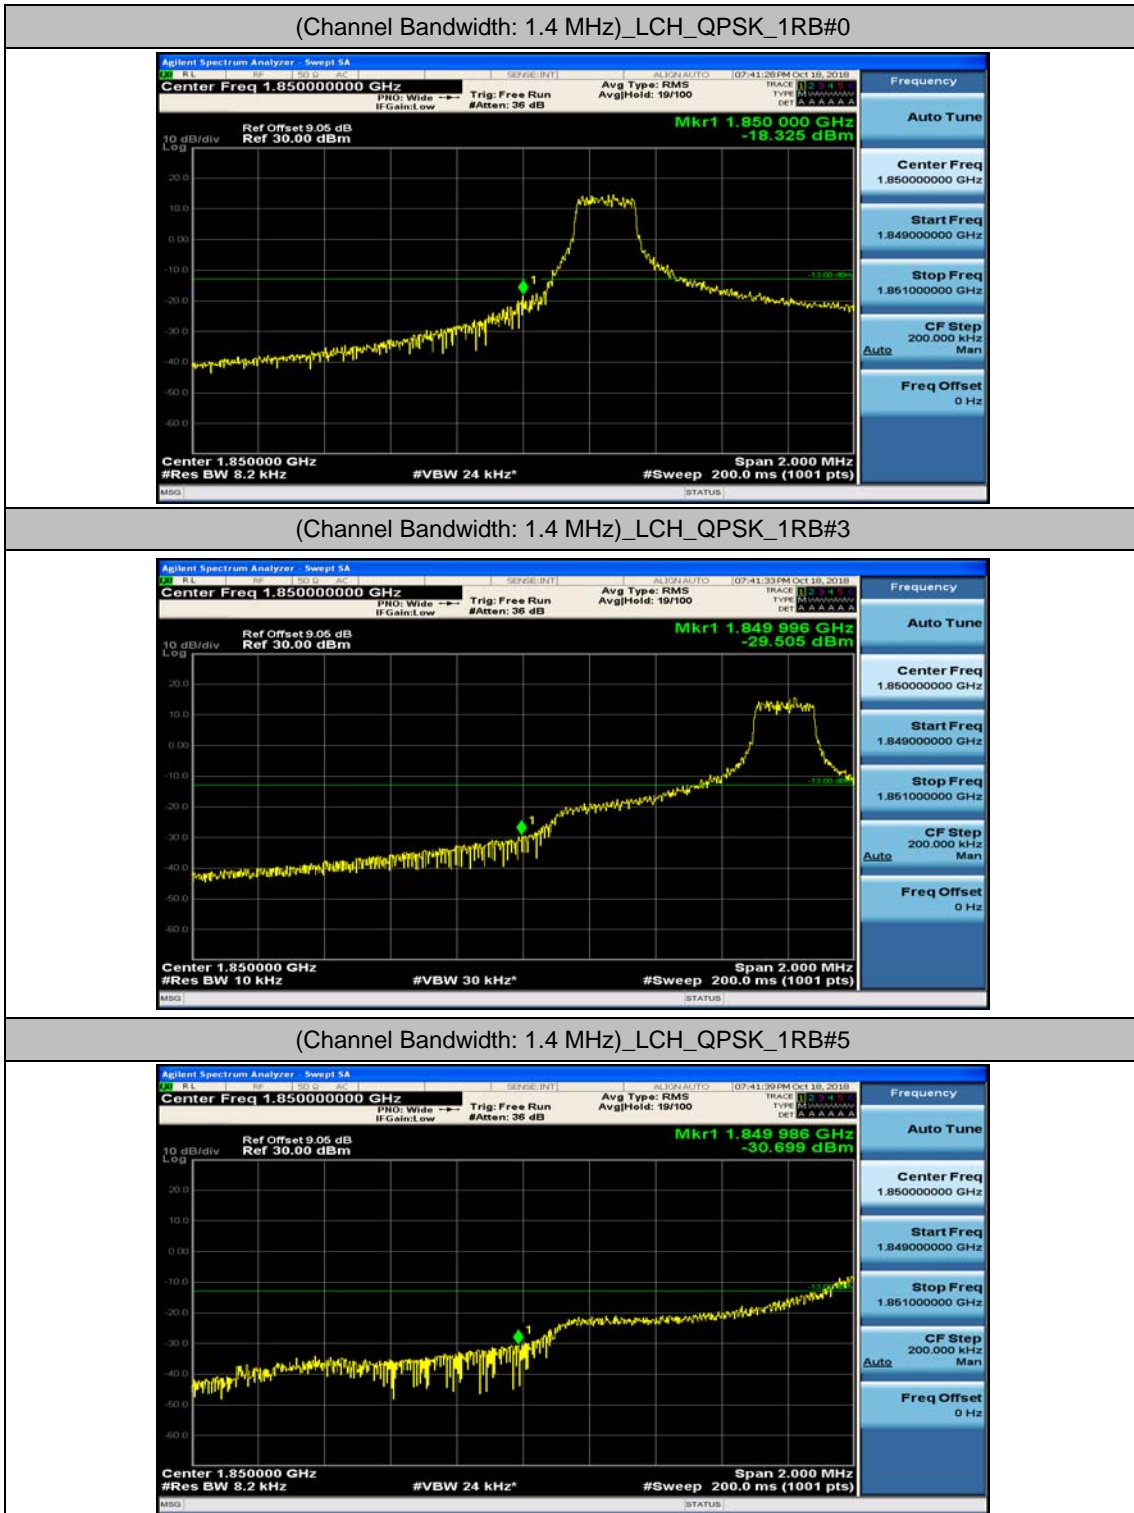

Channel Bandwidth: 10 MHz_LCH_16QAM_50RB#0

Channel Bandwidth: 10 MHz_MCH_16QAM_50RB#0

Channel Bandwidth: 10 MHz_HCH_16QAM_50RB#0

Channel Bandwidth: 15 MHz

(Channel Bandwidth:15 MHz)_LCH_16QAM_75RB#0

(Channel Bandwidth:15 MHz)_MCH_16QAM_75RB#0

(Channel Bandwidth:15 MHz)_HCH_16QAM_75RB#0

Channel Bandwidth: 20 MHz

(Channel Bandwidth:20 MHz)_LCH_16QAM_100RB#0

(Channel Bandwidth:20 MHz)_MCH_16QAM_100RB#0

(Channel Bandwidth:20 MHz)_HCH_16QAM_100RB#0

Appendix D: Band Edge

Test Graphs

Channel Bandwidth: 1.4 MHz

(Channel Bandwidth: 1.4 MHz)_LCH_QPSK_3RB#0

(Channel Bandwidth: 1.4 MHz)_LCH_QPSK_3RB#2

(Channel Bandwidth: 1.4 MHz)_LCH_QPSK_3RB#3

(Channel Bandwidth: 1.4 MHz)_LCH_QPSK_6RB#0