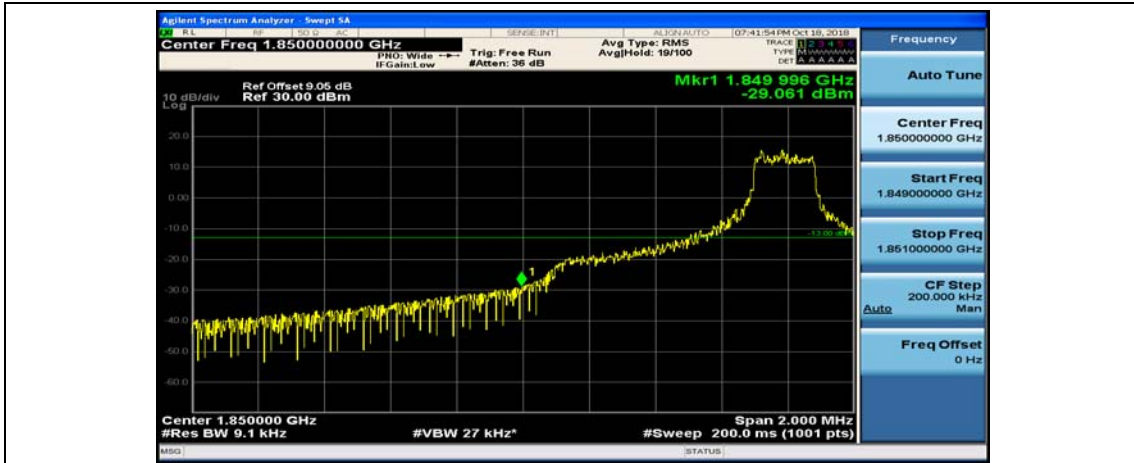

(Channel Bandwidth: 1.4 MHz)_HCH_QPSK_3RB#3

(Channel Bandwidth: 1.4 MHz)_HCH_QPSK_6RB#0

(Channel Bandwidth: 1.4 MHz)_LCH_16QAM_1RB#0

(Channel Bandwidth: 1.4 MHz)_LCH_16QAM_1RB#3

(Channel Bandwidth: 1.4 MHz)_LCH_16QAM_1RB#5