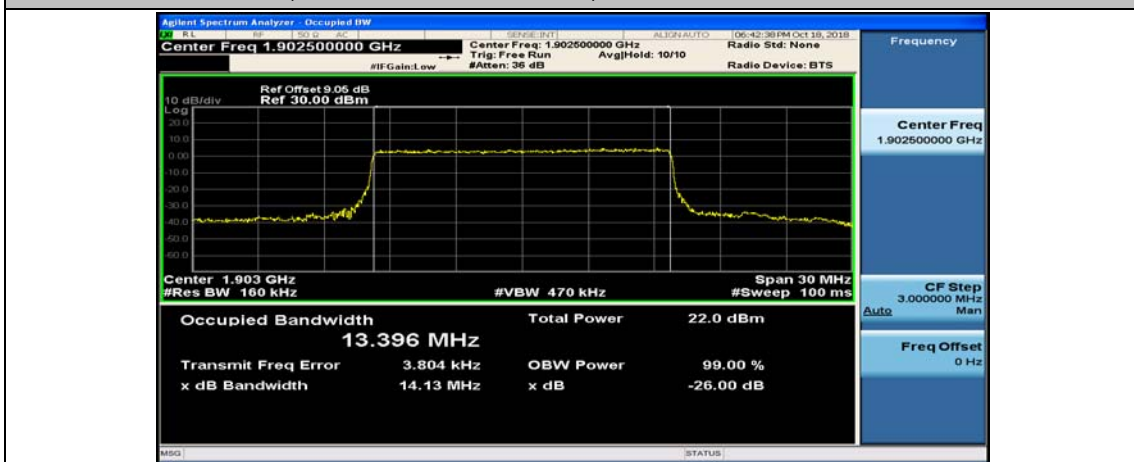

Channel Bandwidth: 10 MHz_LCH_16QAM_50RB#0

Channel Bandwidth: 10 MHz_MCH_16QAM_50RB#0

Channel Bandwidth: 10 MHz_HCH_16QAM_50RB#0

Channel Bandwidth: 15 MHz

(Channel Bandwidth:15 MHz)_LCH_16QAM_75RB#0

(Channel Bandwidth:15 MHz)_MCH_16QAM_75RB#0

(Channel Bandwidth:15 MHz)_HCH_16QAM_75RB#0

Channel Bandwidth: 20 MHz

(Channel Bandwidth:20 MHz)_LCH_16QAM_100RB#0

(Channel Bandwidth:20 MHz)_MCH_16QAM_100RB#0

(Channel Bandwidth:20 MHz)_HCH_16QAM_100RB#0