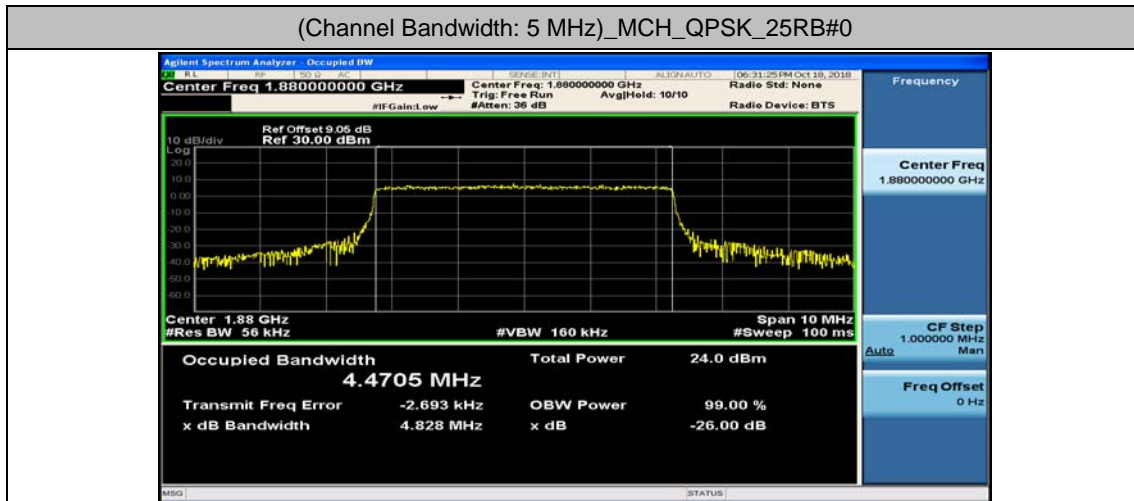

Channel Bandwidth: 5 MHz