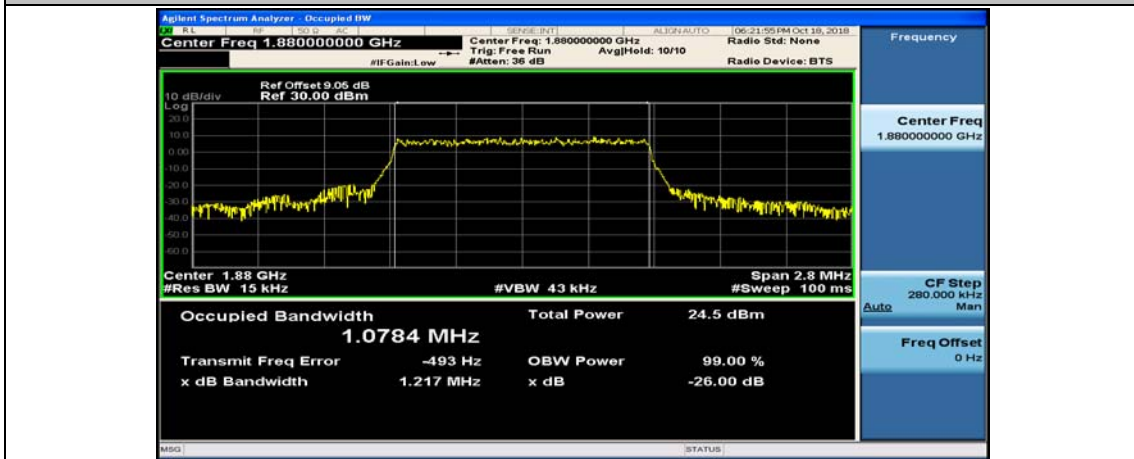

(Channel Bandwidth: 1.4 MHz)_LCH_16QAM_6RB#0

(Channel Bandwidth: 1.4 MHz)_MCH_16QAM_6RB#0

(Channel Bandwidth: 1.4 MHz)_HCH_16QAM_6RB#0

Channel Bandwidth: 3 MHz

(Channel Bandwidth: 3 MHz)_LCH_16QAM_15RB#0

(Channel Bandwidth: 3 MHz)_MCH_16QAM_15RB#0