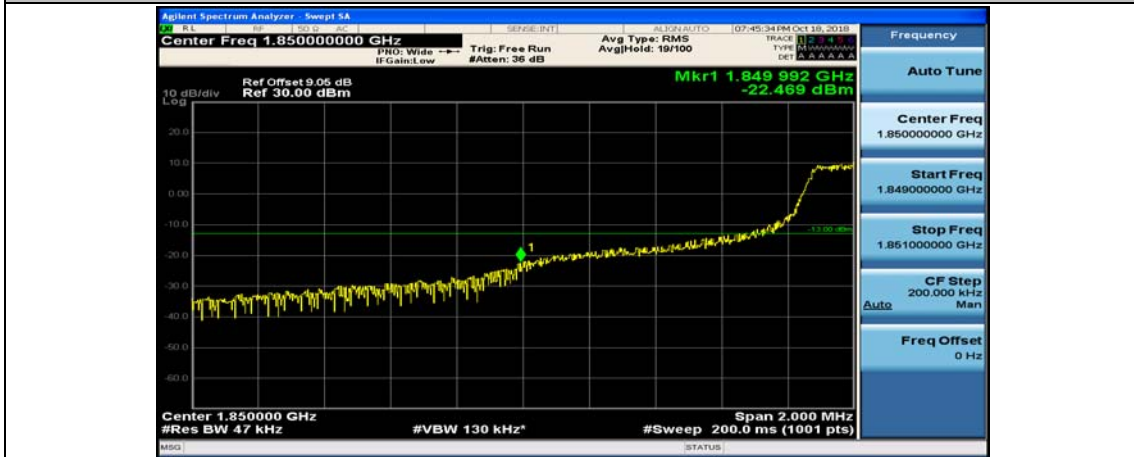

(Channel Bandwidth: 3 MHz)_LCH_QPSK_8RB#4