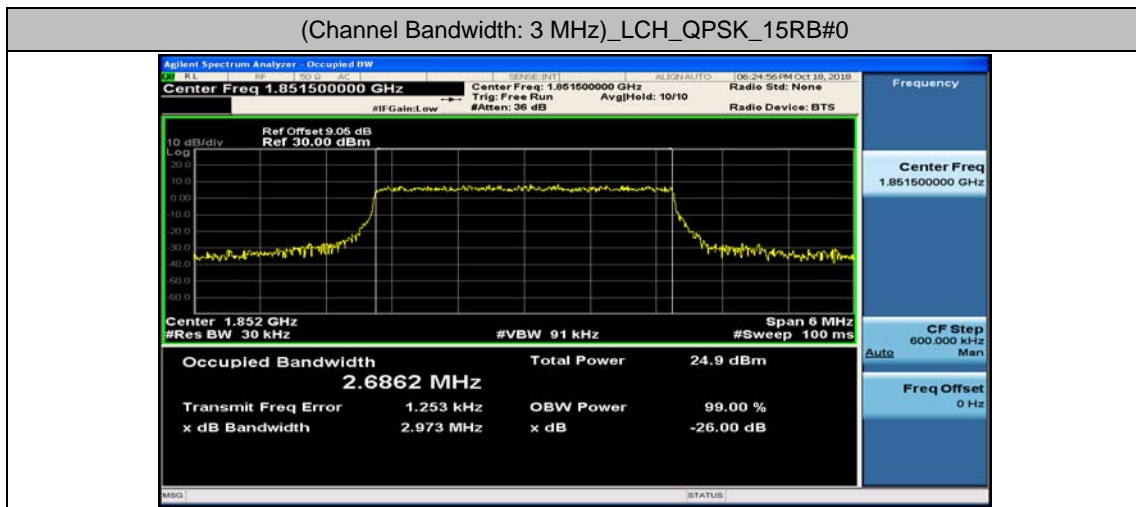

(Channel Bandwidth: 1.4 MHz)_LCH_16QAM_6RB#0

(Channel Bandwidth: 1.4 MHz)_MCH_16QAM_6RB#0

(Channel Bandwidth: 1.4 MHz)_HCH_16QAM_6RB#0

Channel Bandwidth: 3 MHz

(Channel Bandwidth: 3 MHz)_LCH_16QAM_15RB#0

(Channel Bandwidth: 3 MHz)_MCH_16QAM_15RB#0