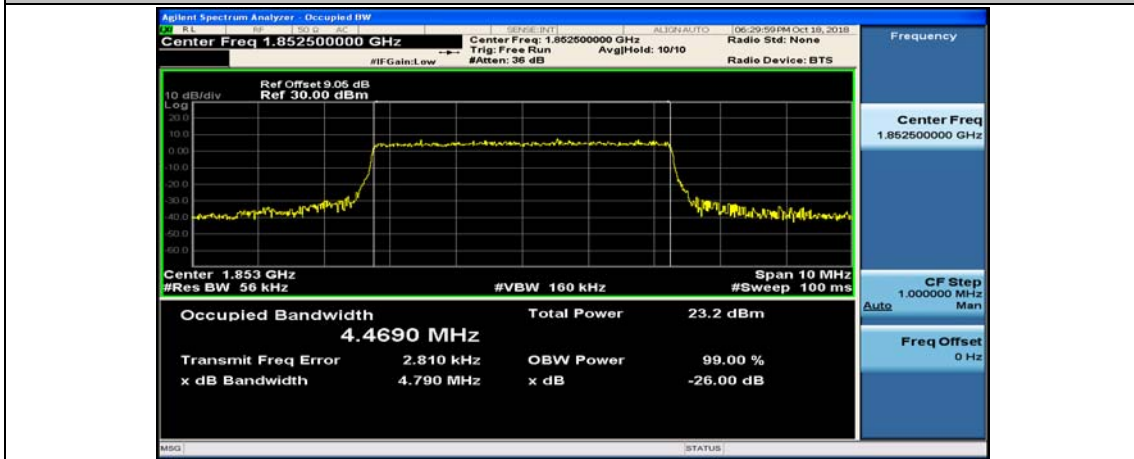

(Channel Bandwidth: 1.4 MHz)_LCH_16QAM_6RB#0

(Channel Bandwidth: 1.4 MHz)_MCH_16QAM_6RB#0

(Channel Bandwidth: 1.4 MHz)_HCH_16QAM_6RB#0

Channel Bandwidth: 3 MHz

(Channel Bandwidth: 3 MHz)_LCH_16QAM_15RB#0

(Channel Bandwidth: 3 MHz)_MCH_16QAM_15RB#0

(Channel Bandwidth: 3 MHz)_HCH_16QAM_15RB#0

Channel Bandwidth: 5 MHz

(Channel Bandwidth: 5 MHz)_LCH_16QAM_25RB#0

(Channel Bandwidth: 5 MHz)_MCH_16QAM_25RB#0

(Channel Bandwidth: 5 MHz)_HCH_16QAM_25RB#0

Channel Bandwidth: 10 MHz