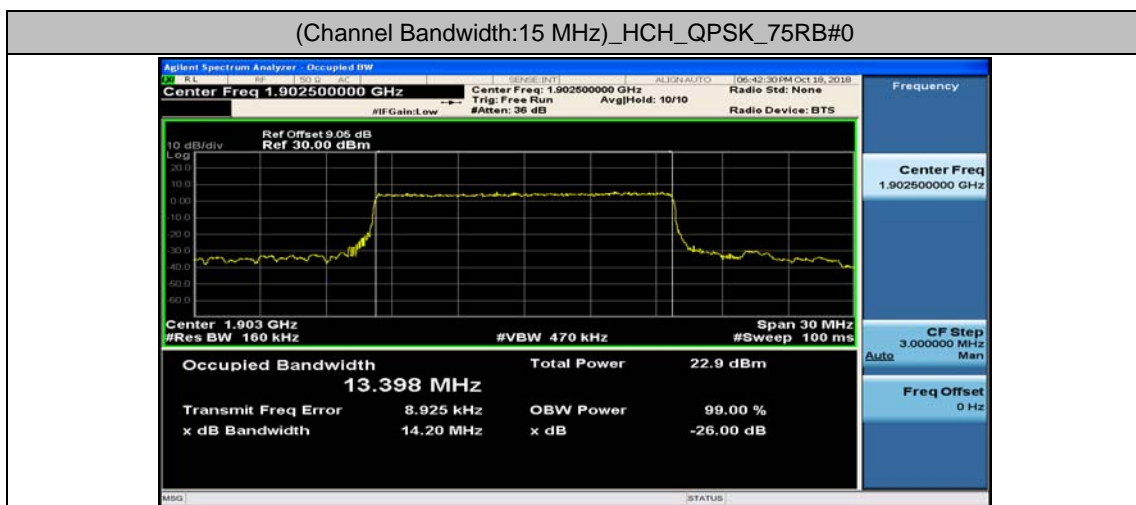

Channel Bandwidth: 10 MHz_LCH_16QAM_50RB#0

Channel Bandwidth: 10 MHz_MCH_16QAM_50RB#0

Channel Bandwidth: 10 MHz_HCH_16QAM_50RB#0

Channel Bandwidth: 15 MHz

(Channel Bandwidth:15 MHz)_LCH_16QAM_75RB#0

(Channel Bandwidth:15 MHz)_MCH_16QAM_75RB#0

(Channel Bandwidth:15 MHz)_HCH_16QAM_75RB#0

Channel Bandwidth: 20 MHz

(Channel Bandwidth:20 MHz)_LCH_16QAM_100RB#0

(Channel Bandwidth:20 MHz)_MCH_16QAM_100RB#0

(Channel Bandwidth:20 MHz)_HCH_16QAM_100RB#0