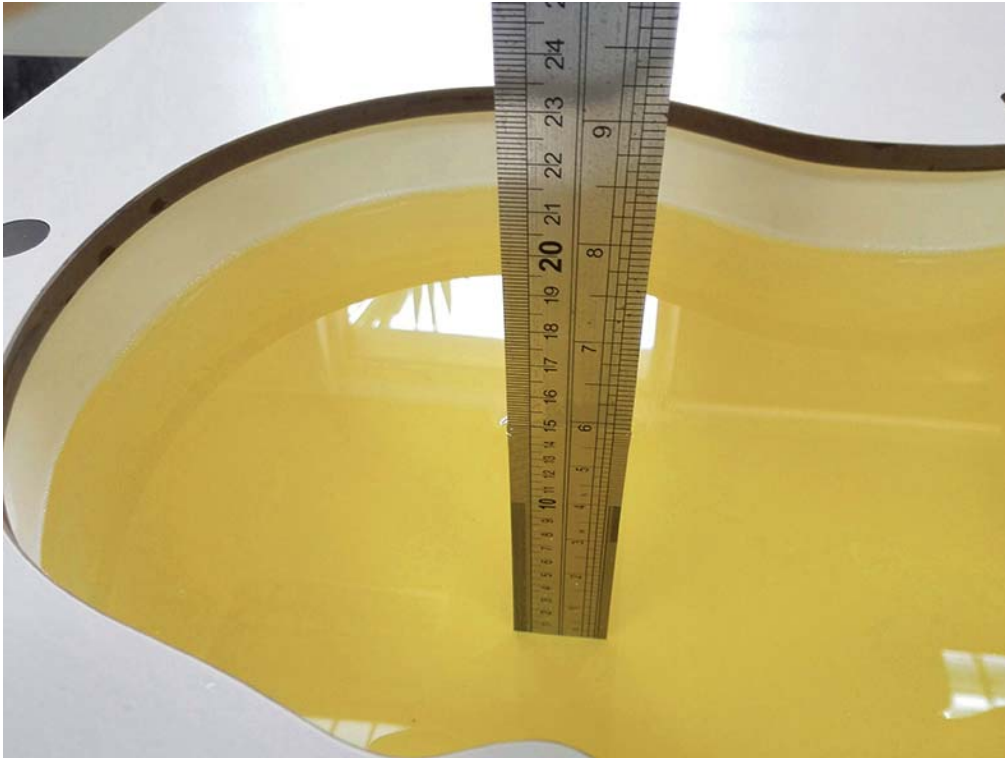

## Test Setup Photos of the EUT\_SAR

**Photograph of the depth in the Head Phantom**

**Photograph of the depth in the Body Phantom**

**Right Head Tilt Setup Photo**

**Right Head Cheek Setup Photo**

**Left Head Tilt Setup Photo**

**Left Head Cheek Setup Photo**

**10mm Back Side Setup Photo**

**10mm Front Side Setup Photo**

**10mm Left Side Setup Photo**

**10mm Right Side Setup Photo**

**10mm Top Side Setup Photo**

**10mm Bottom Side Setup Photo**