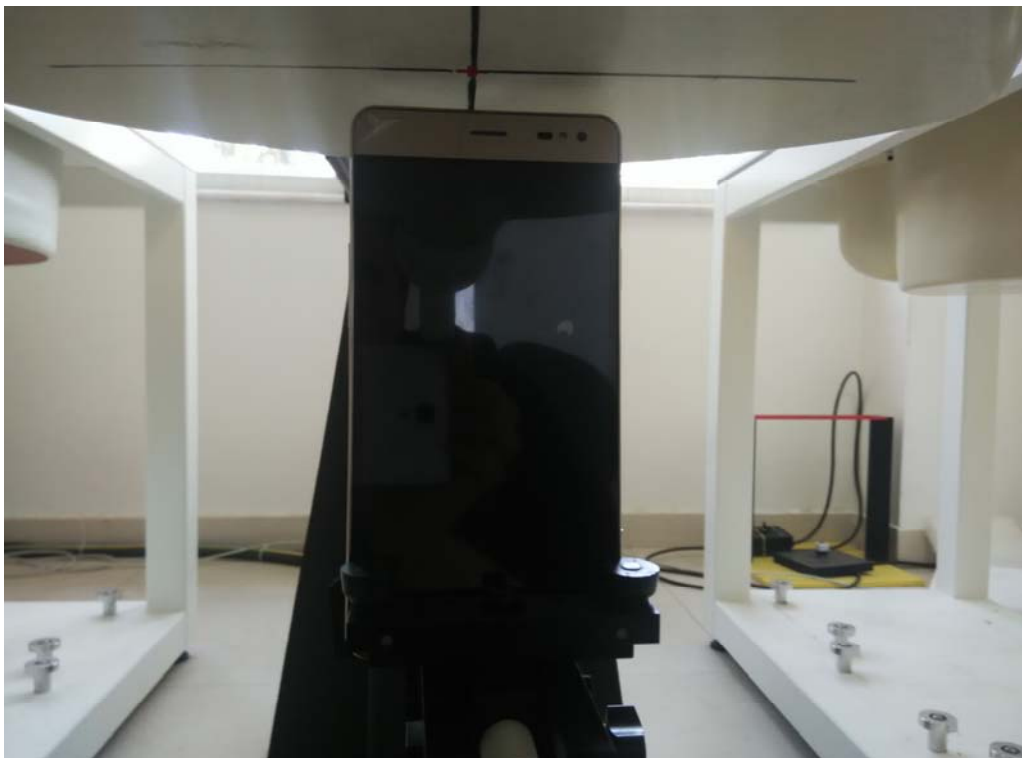

## Test Setup Photos of the EUT\_SAR

**Photograph of the depth in the Head Phantom**

**Photograph of the depth in the Body Phantom**

**Right Head Tilt Setup Photo**

**Right Head Cheek Setup Photo**

**Left Head Tilt Setup Photo**

**Left Head Cheek Setup Photo**

**10mm Back Side Setup Photo**

**10mm Front Side Setup Photo**

**10mm Left Side Setup Photo**

**10mm Right Side Setup Photo**

**10mm Top Side Setup Photo**

**10mm Bottom Side Setup Photo**