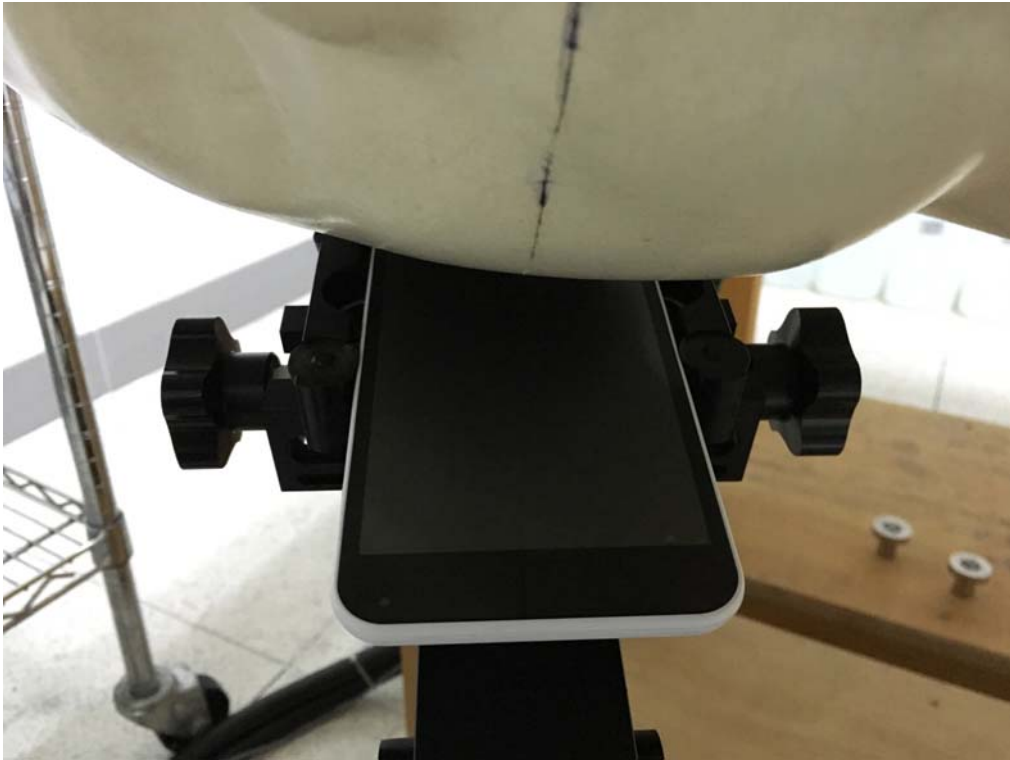

Test setup photos of the EUT_SAR

Photograph of the depth in the Head Phantom

Photograph of the depth in the Body Phantom

Right Head Tilt Setup Photo

Right Head Cheek Setup Photo

Left Head Tilt Setup Photo

Left Head Cheek Setup Photo

10mm Back Side Setup Photo

10mm Front Side Setup Photo

10mm Left Side Setup Photo

10mm Right Side Setup Photo

10mm Top Side Setup Photo

10mm Bottom Side Setup Photo