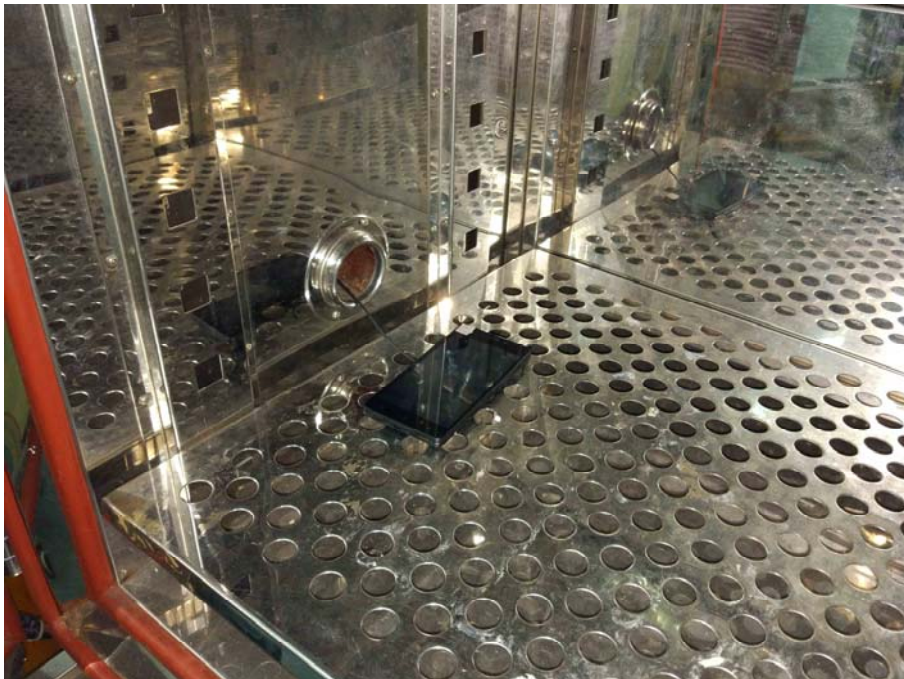

EXHIBIT 4 - TEST SETUP PHOTOGRAPHS

Spurious Radiation Test Setup (9kHz to 30MHz)

Spurious Radiation Test Setup (30MHz to 1G)

Spurious Radiation Test Setup (Above1G)

Extreme Condition Test Setup

Mobile Communication Test Setup