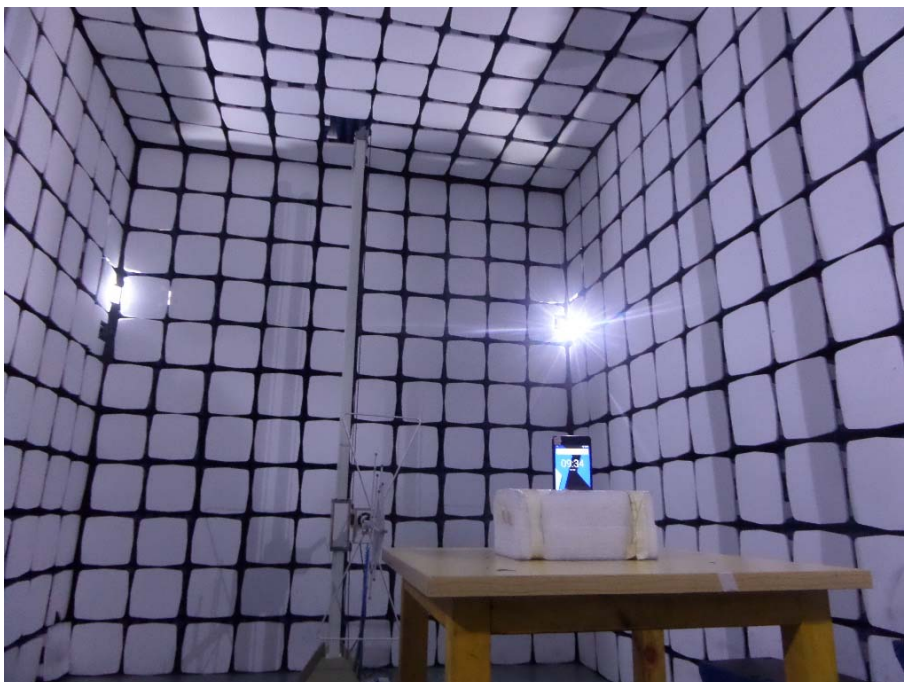

EXHIBIT 4 - TEST SETUP PHOTOGRAPHS

Spurious Radiation Test Setup (9kHz to 30MHz)

Spurious Radiation Test Setup (30MHz to 1G)

Spurious Radiation Test Setup (Above1G)

Extreme Condition Test Setup

Mobile Communication Test Setup