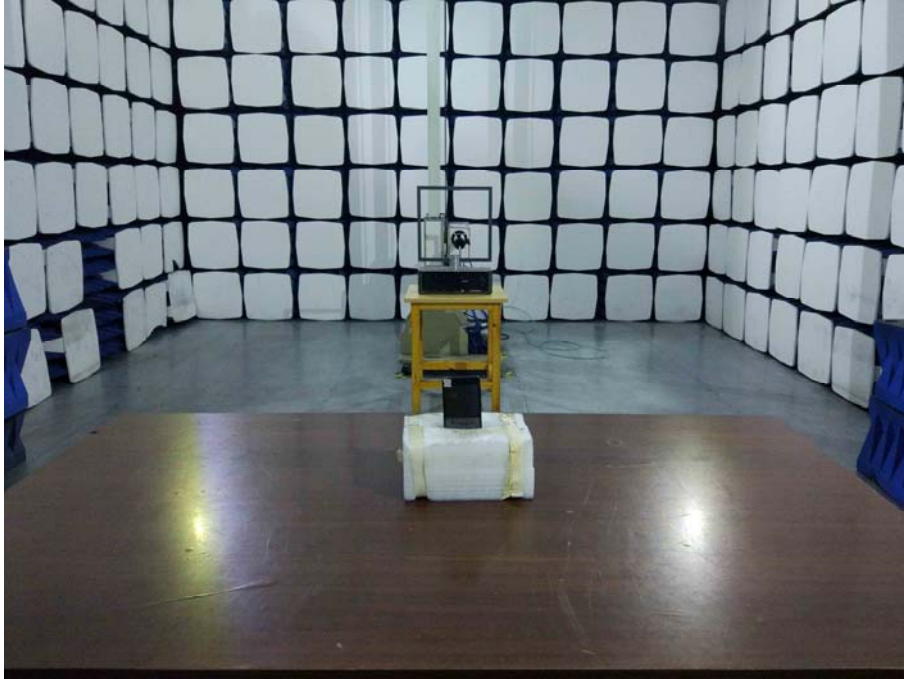

EXHIBIT 4 - TEST SETUP PHOTOGRAPHS

Spurious Radiation Test Setup (9kHz to 30MHz)

Spurious Radiation Test Setup (30MHz to 1G)

Spurious Radiation Test Setup (Above1G)

Extreme Condition Test Setup

Mobile Communication Test Setup