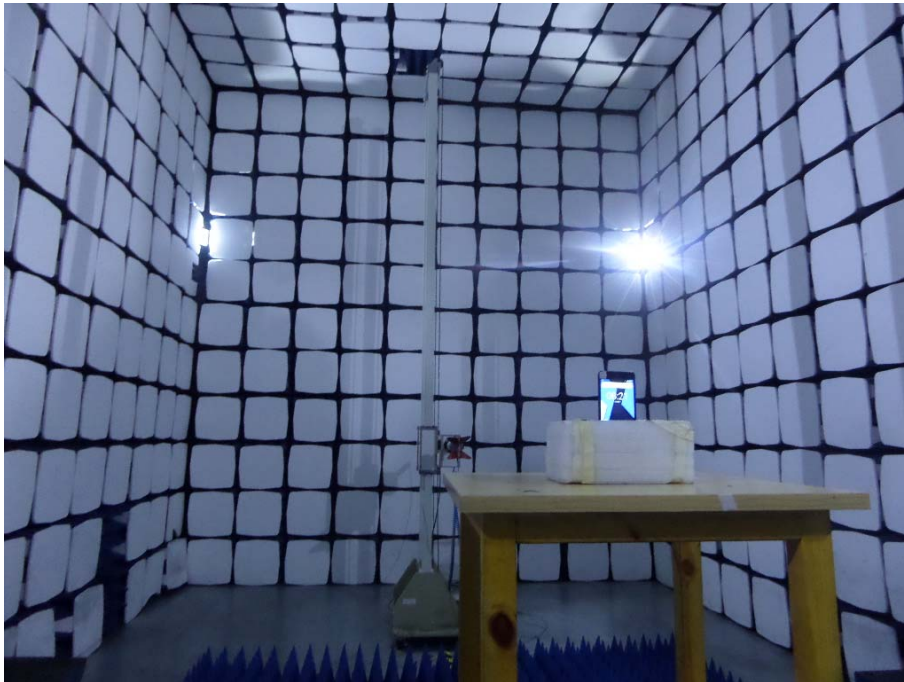

EXHIBIT 4 - TEST SETUP PHOTOGRAPHS

Spurious Radiation Test Setup (9kHz to 30MHz)

Spurious Radiation Test Setup (30MHz to 1G)

Spurious Radiation Test Setup (Above1G)

Extreme Condition Test Setup

Mobile Communication Test Setup