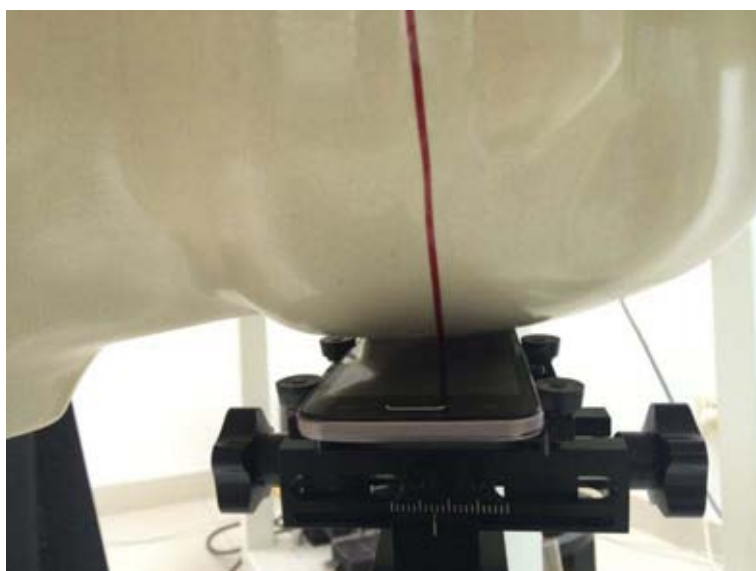

Test Setup Photos of the EUT_SAR

Right Head Tilt Setup Photo

Right Head Touch Setup Photo

Left Head Tilt Setup Photo

Left Head Touch Setup Photo

10mm Body-worn Back Side Setup Photo

10mm Body-worn front Side Setup Photo

10mm Body-worn Left Side Setup Photo

10mm Body-worn Right Side Setup Photo

10mm Body-worn Top Side Setup Photo

10mm Body-worn Bottom Side Setup Photo