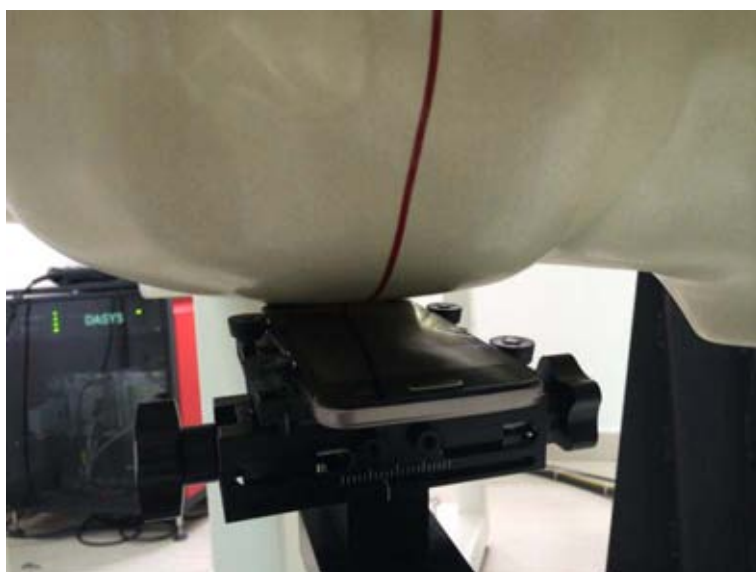

Test Setup Photos of the EUT_SAR

Right Head Tilt Setup Photo

Right Head Touch Setup Photo

Left Head Tilt Setup Photo

Left Head Touch Setup Photo

10mm Body-worn Back Side Setup Photo

10mm Body-worn front Side Setup Photo

10mm Body-worn Left Side Setup Photo

10mm Body-worn Right Side Setup Photo

10mm Body-worn Top Side Setup Photo

10mm Body-worn Bottom Side Setup Photo