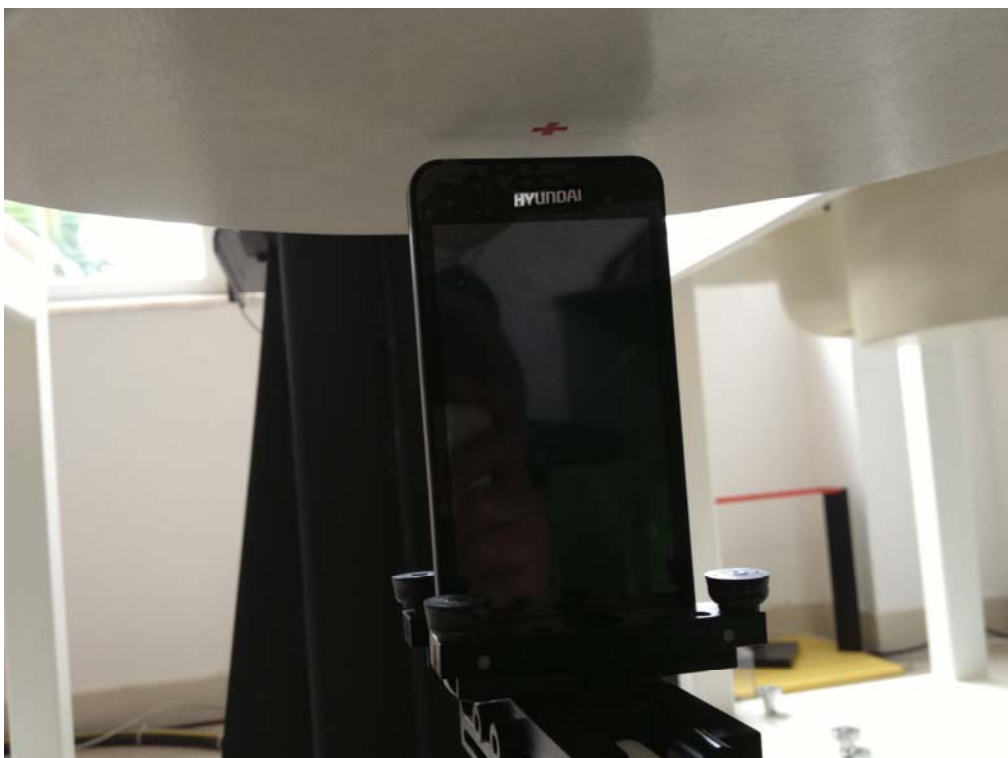

Test setup photos of the EUT_SAR

Right Head Tilt Setup Photo

Right Head Touch Setup Photo

Left Head Tilt Setup Photo

Left Head Touch Setup Photo

10mm Body-worn Rear Setup Photo

10mm Body-worn Left Side Setup Photo

10mm Body-worn Right Side Setup Photo

10mm Body-worn Top Side Setup Photo

10mm Body-worn Bottom Side Setup Photo

10mm Body-worn Rear (With Headset) Setup Photo

10mm Body-worn Front Side Setup Photo