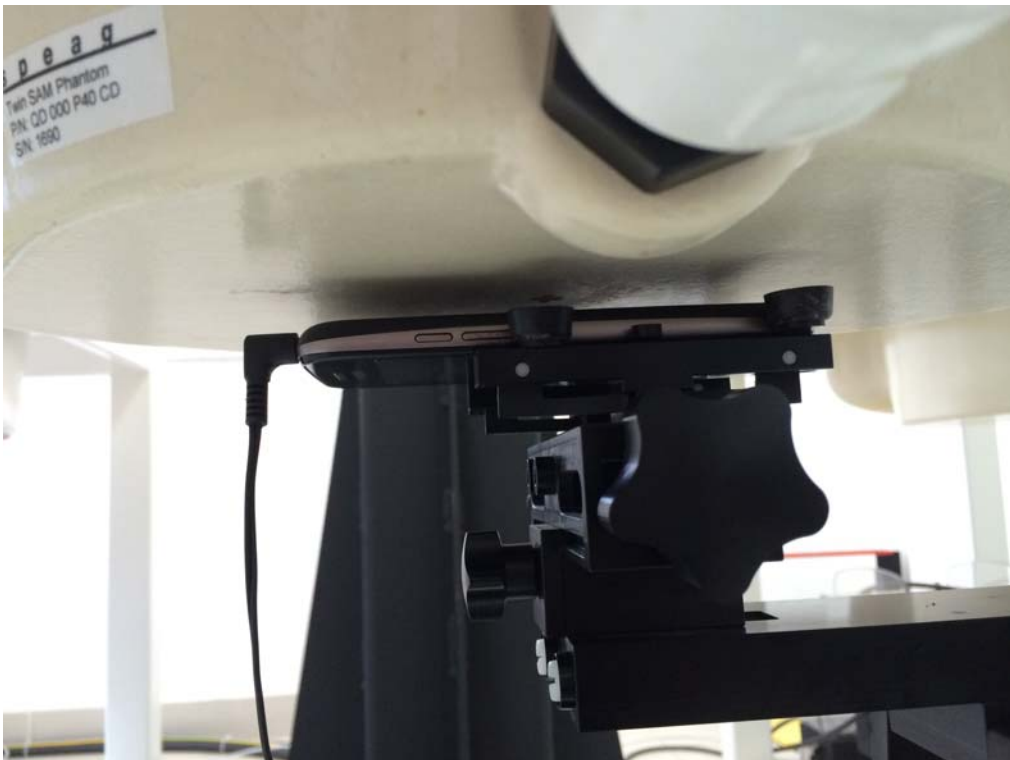

Test setup photos of the EUT_SAR

Right Head Tilt Setup Photo

Right Head Touch Setup Photo

Left Head Tilt Setup Photo

Left Head Touch Setup Photo

10mm Body-worn Rear Setup Photo

10mm Body-worn Left Side Setup Photo

10mm Body-worn Right Side Setup Photo

10mm Body-worn Top Side Setup Photo

10mm Body-worn Bottom Side Setup Photo

10mm Body-worn Rear (With Headset) Setup Photo

10mm Body-worn Front Side Setup Photo