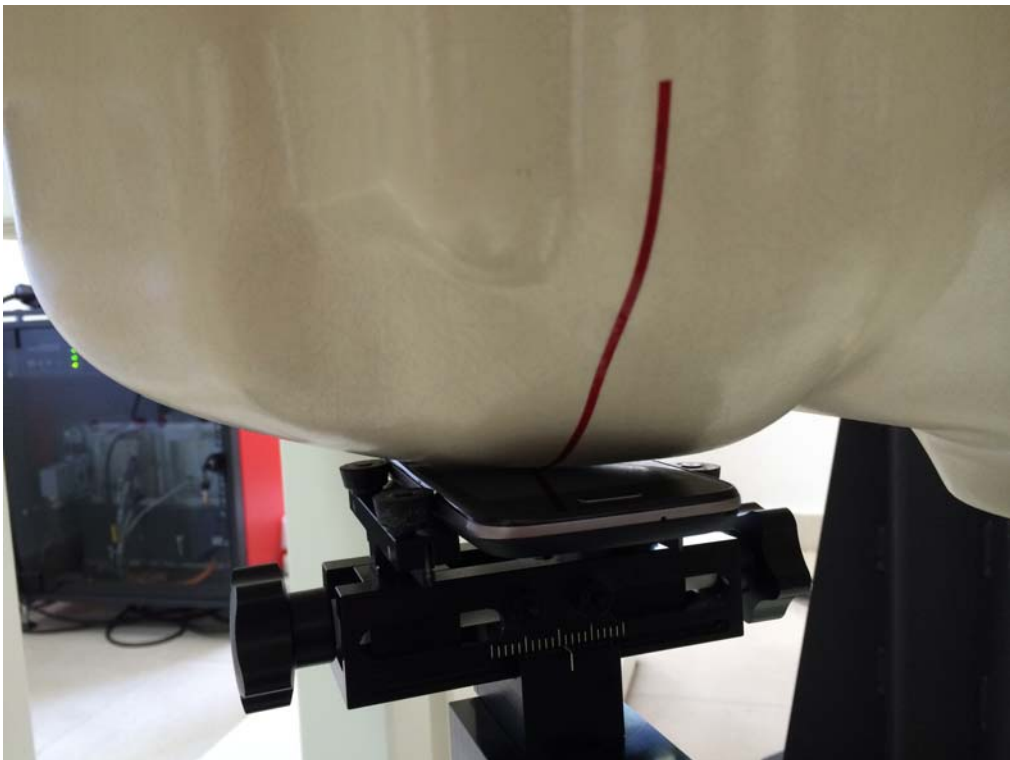

Test setup photos of the EUT_SAR

Right Head Tilt Setup Photo

Right Head Touch Setup Photo

Left Head Tilt Setup Photo

Left Head Touch Setup Photo

10mm Body-worn Rear Setup Photo

10mm Body-worn Left Side Setup Photo

10mm Body-worn Right Side Setup Photo

10mm Body-worn Top Side Setup Photo

10mm Body-worn Bottom Side Setup Photo

10mm Body-worn Rear (With Headset) Setup Photo

10mm Body-worn Front Side Setup Photo