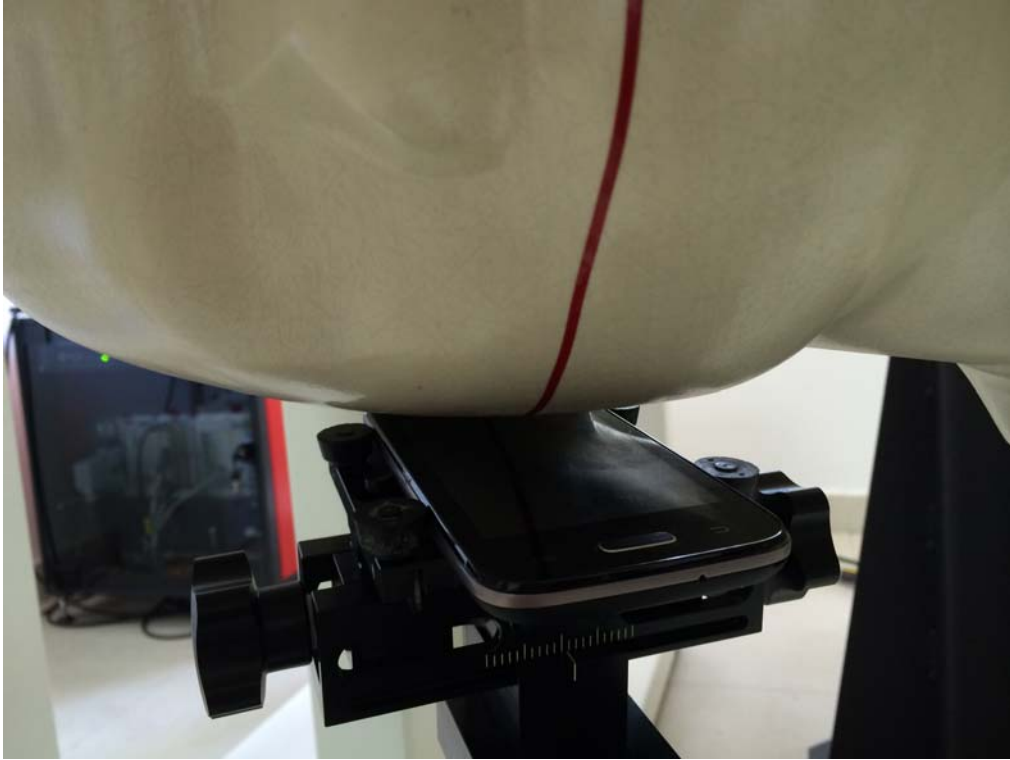

Test setup photos of the EUT_SAR

Right Head Tilt Setup Photo

Right Head Touch Setup Photo

Left Head Tilt Setup Photo

Left Head Touch Setup Photo

10mm Body-worn Rear Setup Photo

10mm Body-worn Left Side Setup Photo

10mm Body-worn Right Side Setup Photo

10mm Body-worn Top Side Setup Photo

10mm Body-worn Bottom Side Setup Photo

10mm Body-worn Rear (With Headset) Setup Photo

10mm Body-worn Front Side Setup Photo