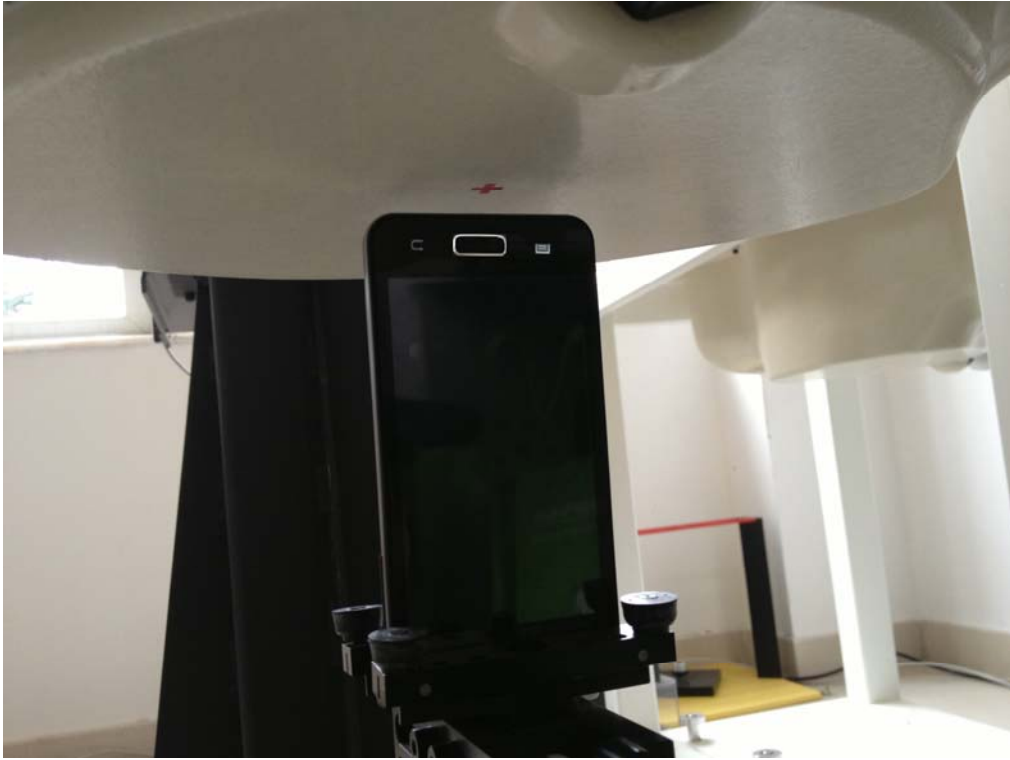

Test setup photos of the EUT_SAR

Right Head Tilt Setup Photo

Right Head Touch Setup Photo

Left Head Tilt Setup Photo

Left Head Touch Setup Photo

10mm Body-worn Rear Setup Photo

10mm Body-worn Left Side Setup Photo

10mm Body-worn Right Side Setup Photo

10mm Body-worn Top Side Setup Photo

10mm Body-worn Bottom Side Setup Photo

10mm Body-worn Rear (With Headset) Setup Photo

10mm Body-worn Front Side Setup Photo