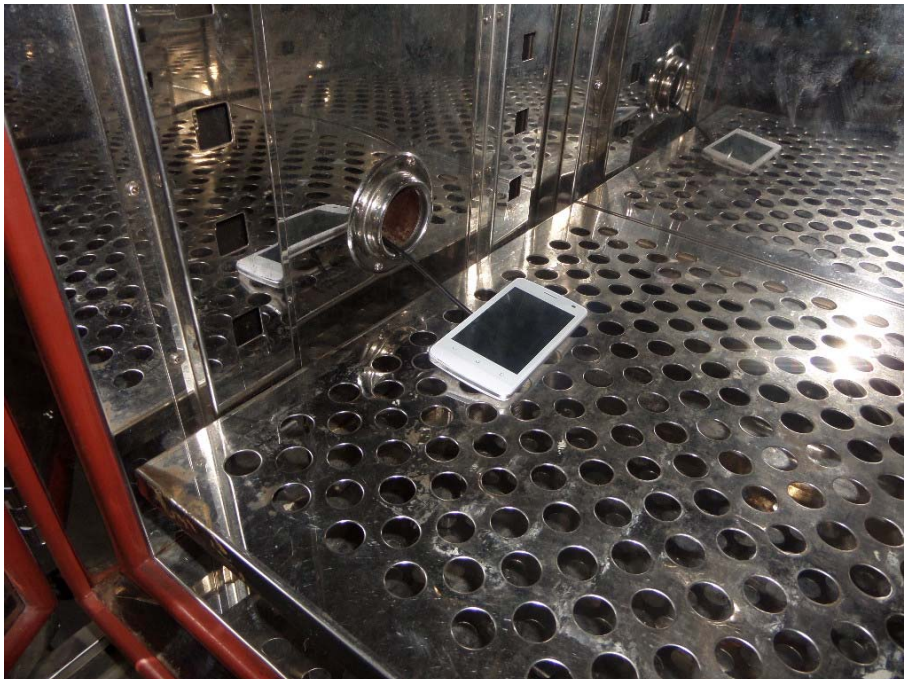

Extreme Condition Test Setup