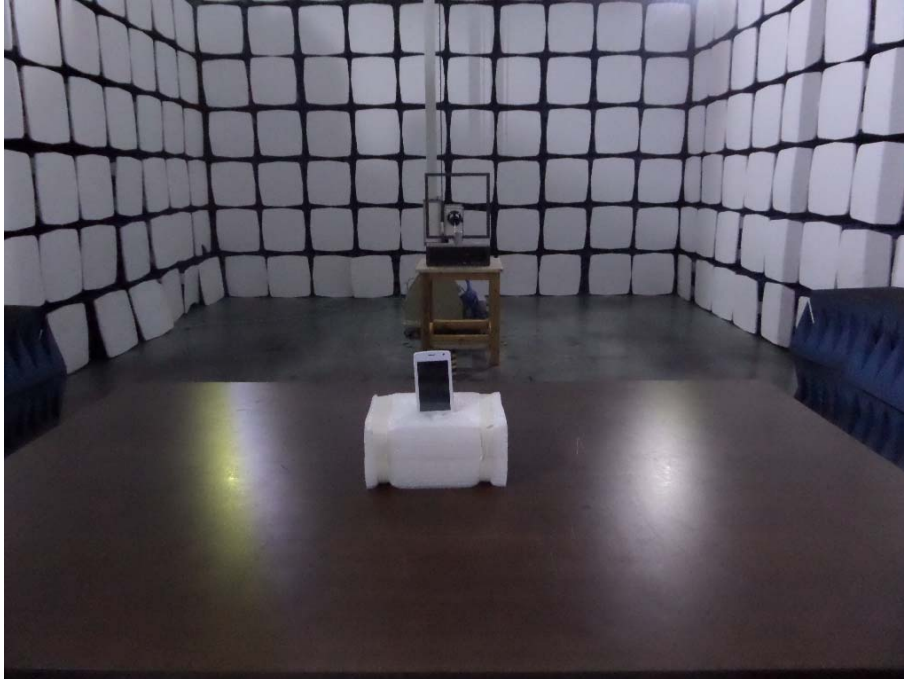

## EXHIBIT 4 - TEST SETUP PHOTOGRAPHS

---

### Spurious Radiation Test Setup (9kHz to 30MHz)