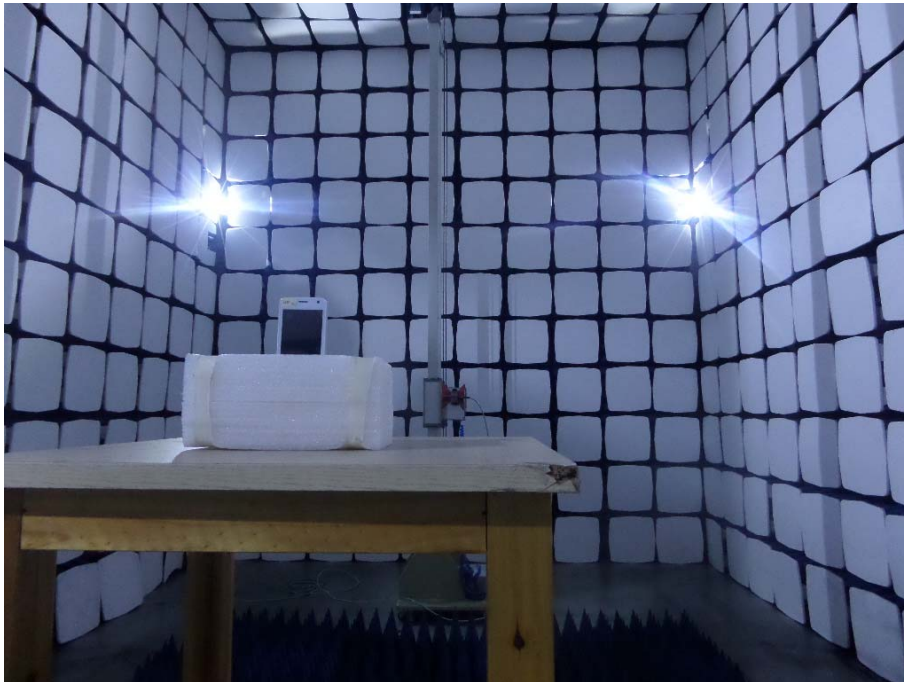

Spurious Radiation Test Setup (Above1G)