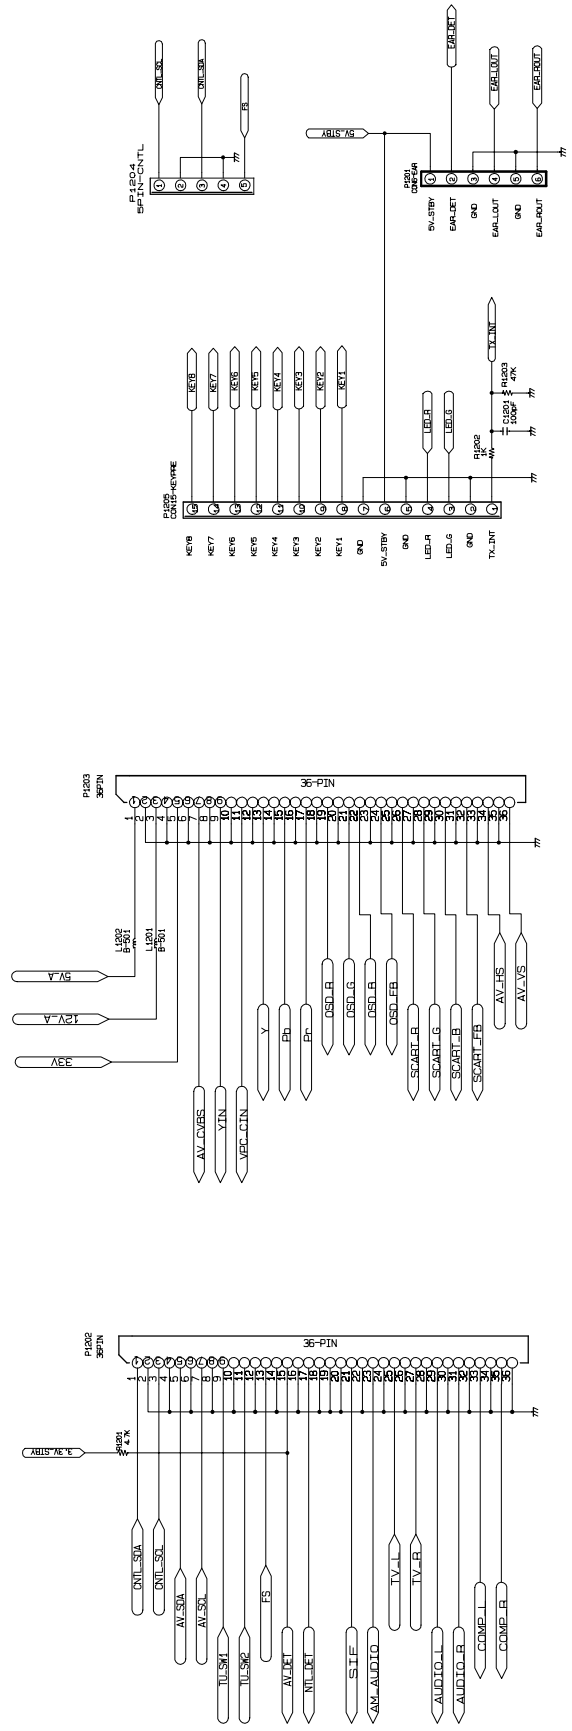

MAIN: crp/085.snt		TITLE	
SCALE	UNIT	DATE	
ISSD	DRLO	APPD	2003/07/17
DWG NO.		2017499	
 GIN SUNG			

MAIN: CPU/ISS INT	TITLE
SCALE: UNIT	DATE
ISS: DRG.	APP.
DATE NO.	2003.03.11
	2016.10.09

MAIN: crp/005.snt	TITLE
SCALE: UNIT	DATE
DESIG: CHG.	APP.
DATE: 09/03/17	2016.09
DRG. NO.	

MAIN:cpu/0125.ent		TITLE	
SCALE	UNIT	Date	
DWG.	CHKD.	APPD.	
		2009/07/17	2010/05
		DWG NO.	