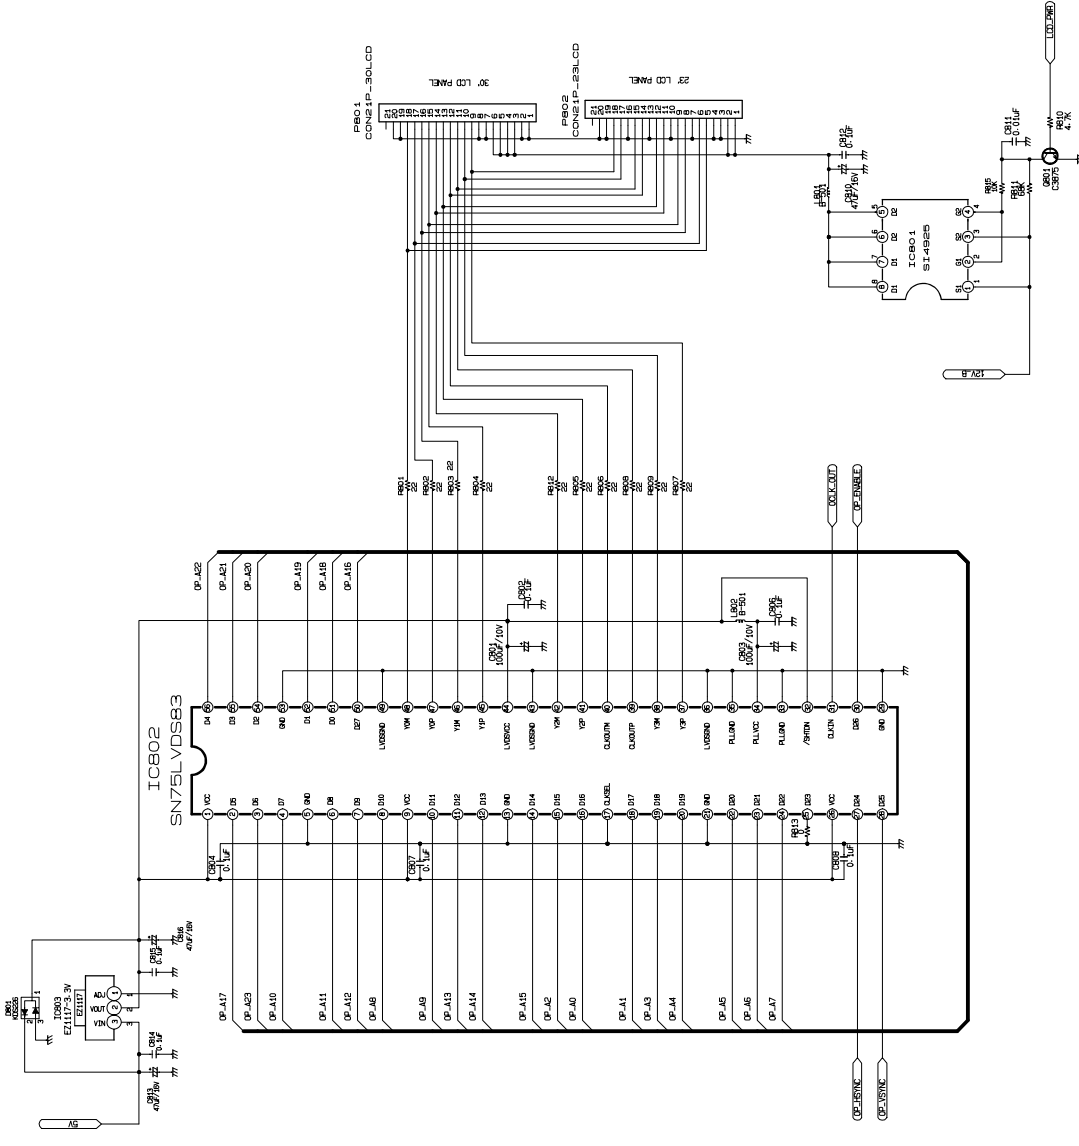

MAIN: crp/085.snt		TITLE	
SCALE	UNIT	DATE	
ISSD	DRLO	APPD	2003/07/17
DWG NO.		2017499	
 GIN SUNG			

MAIN: CPU/ISS INT	TITLE
SCALE: UNIT	DATE
ISS: DRG.	APP.
DATE NO.	2003.03.11
	2016.10.09

MAIN: crp/005.snt	TITLE
SCALE: UNIT	DATE
DESIG: CHG.	APP.
DATE: 09/03/17	2016.09
DRG. NO.	

MAIN:cpu/0125.ent		TITLE	
SCALE	UNIT	Date	
DWG.	CHKD.	APPD.	
		2009/07/17	2010/05
		DWG NO.	