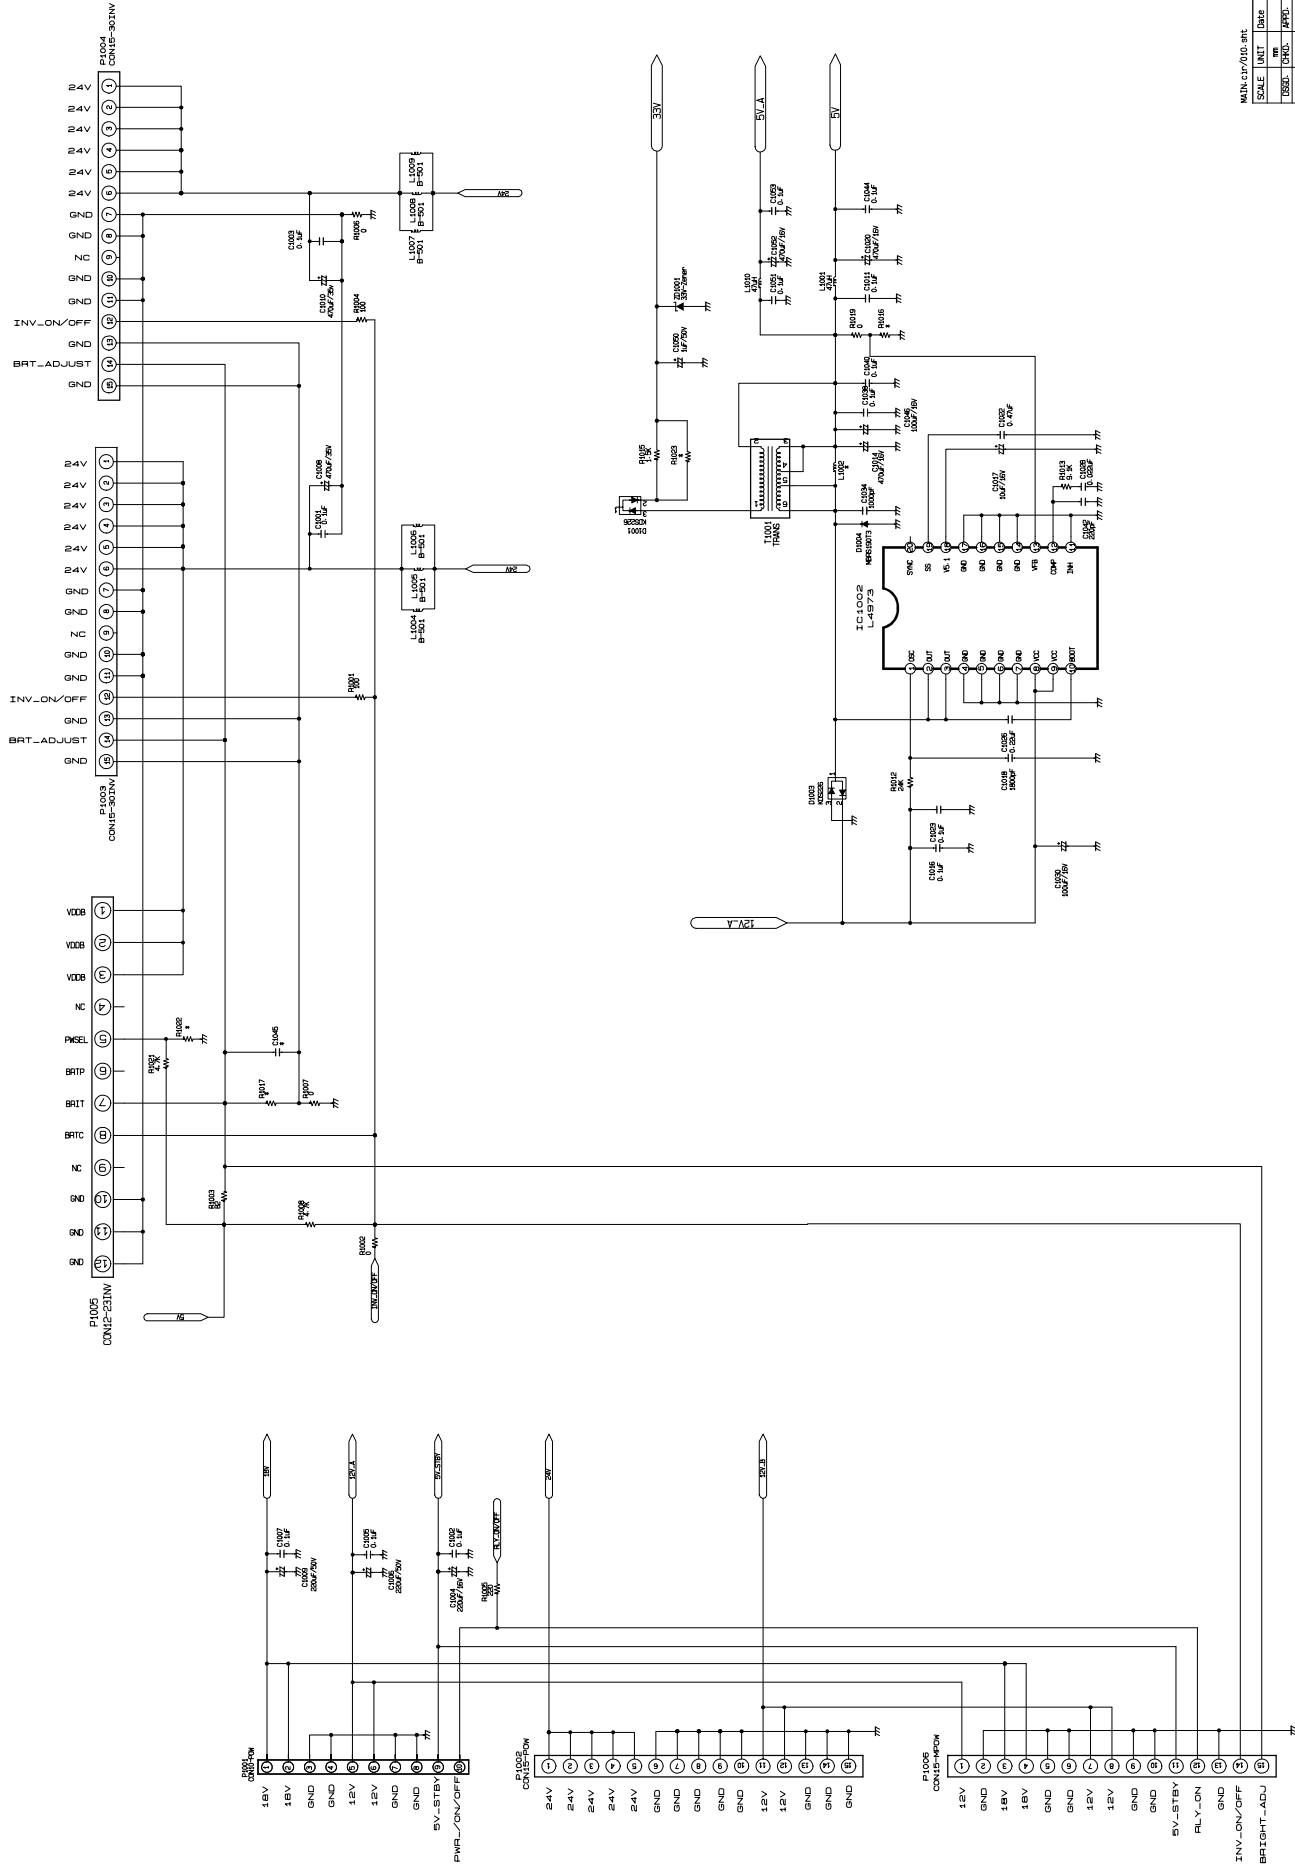

MAIN: crp/085.snt		TITLE	
SCALE	UNIT	DATE	
ISSD	DRLO	APPD	2003/07/17
DWG NO.		2017499	
 GIN SUNG			

MAIN: CPU/ISS INT	TITLE
SCALE: UNIT	DATE
ISS: DRG.	APP.
DATE NO.	2003.03.11
	2016.10.09

MAIN: crp/005.snt	TITLE
SCALE: UNIT	DATE
DESIG: CHG.	APP.
DATE: 09/03/17	2016.09
DRG. NO.	

MAIN:cpu/0125.ent		TITLE	
SCALE	UNIT	Date	
DWG.	CHKD.	APPD.	
		2009/07/17	2010/05
		DWG NO.	