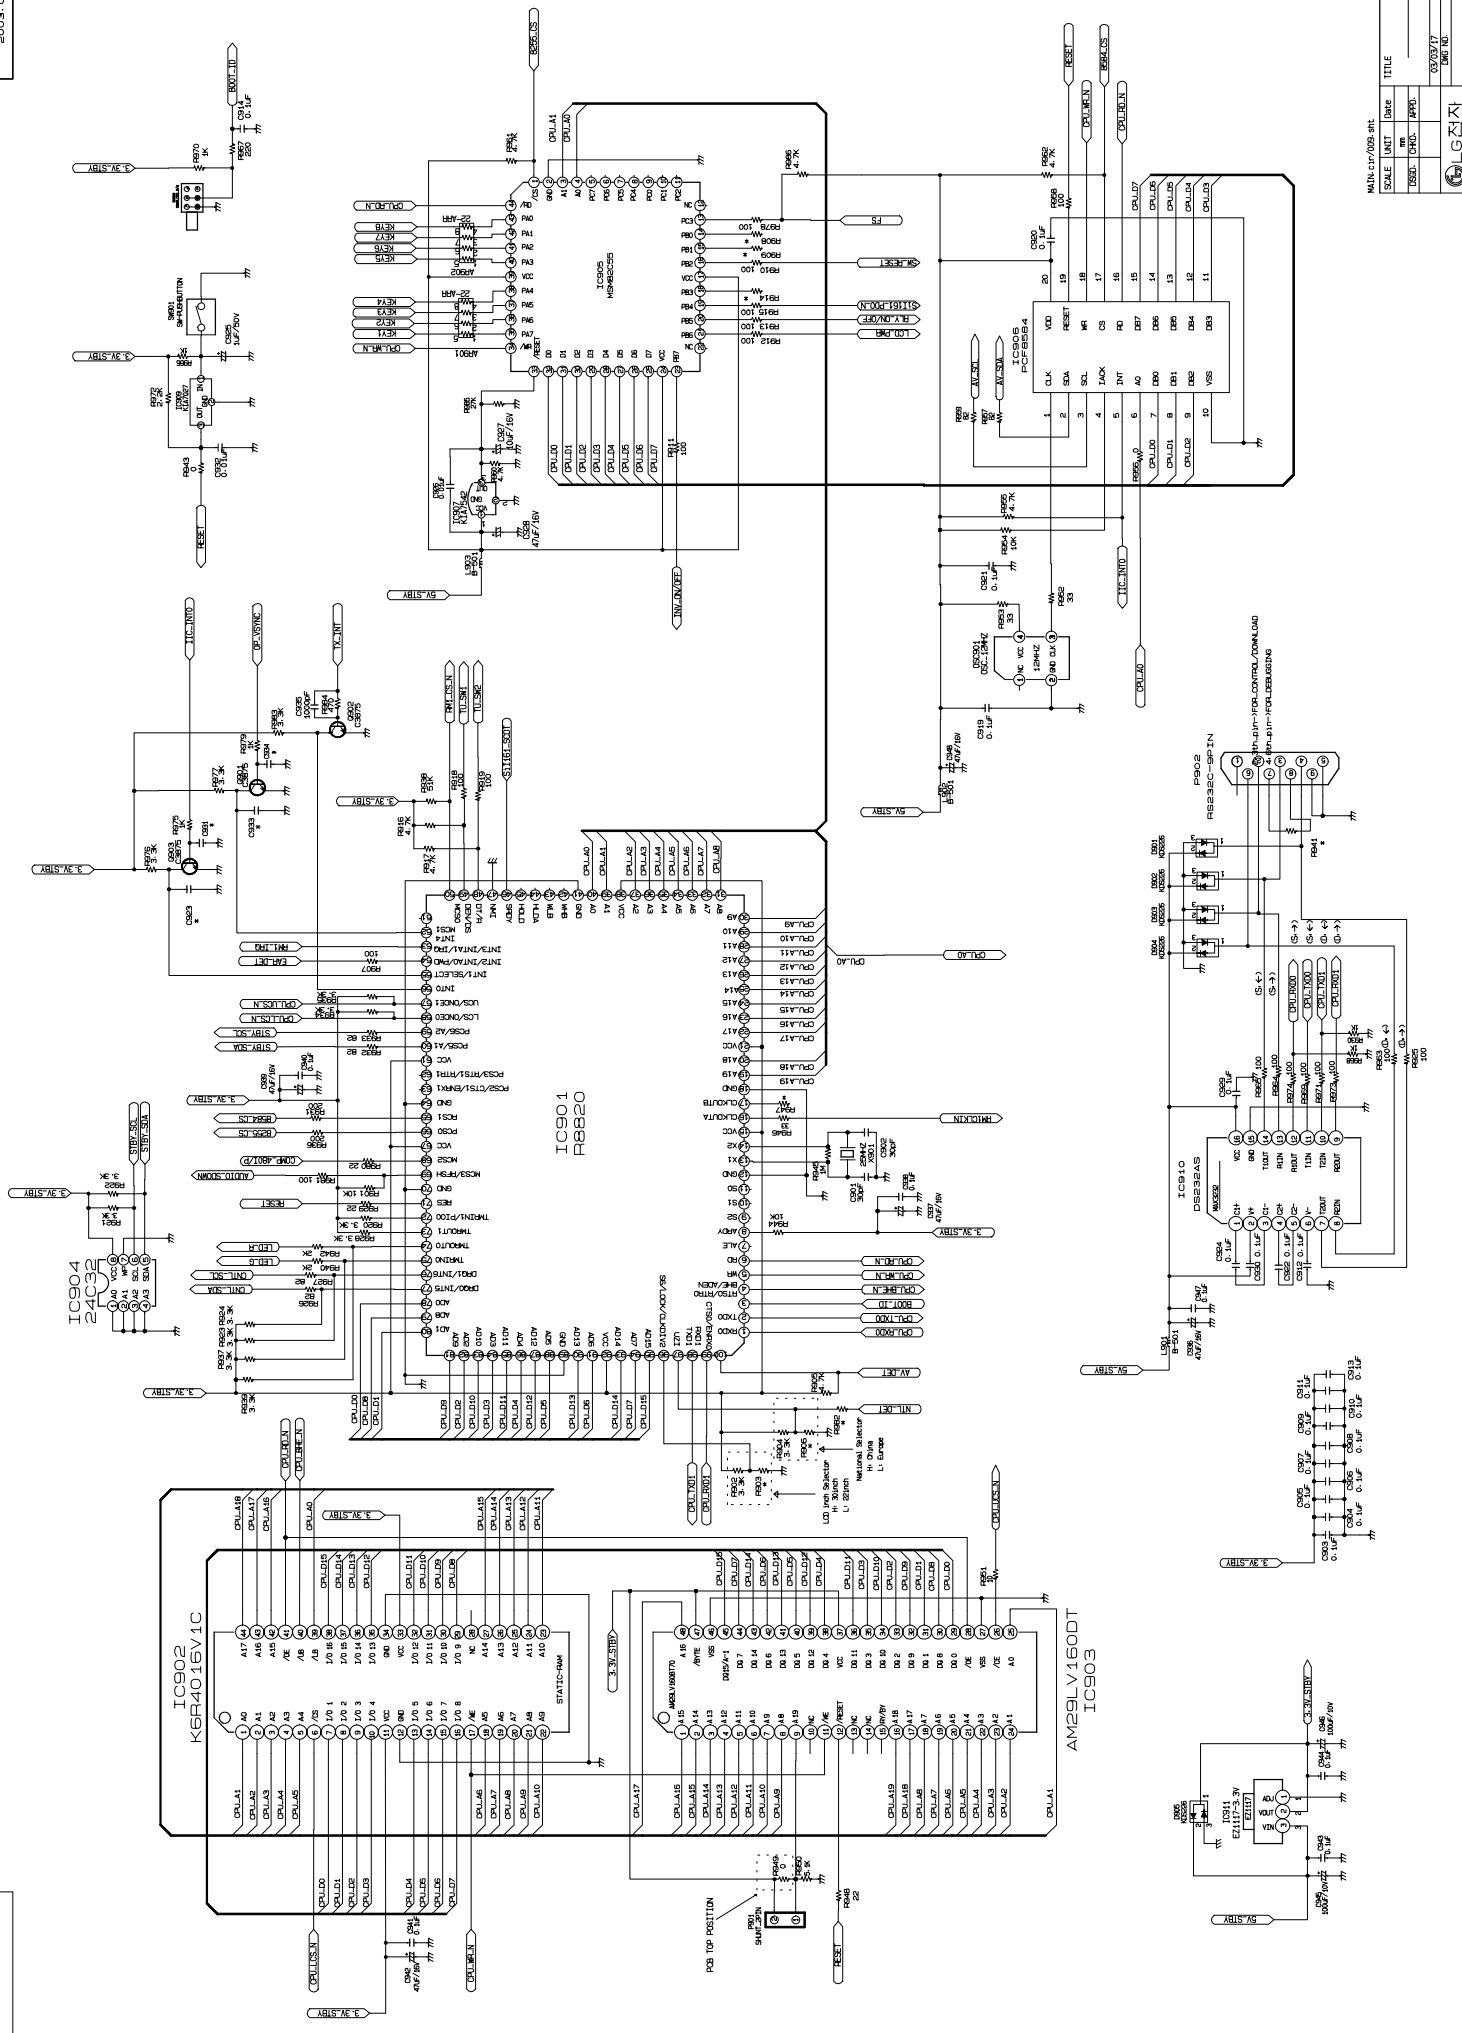

MAIN: crp/085.snt		TITLE	
SCALE	UNIT	DATE	
ISSD	DRLO	APPD	2003/07/17
DWG NO.		2017499	
 GIN SUNG			

MAIN: CPU/ISS INT	TITLE
SCALE: UNIT	DATE
ISS: DRG.	APP.
DATE NO.	2003.03.11
	2016.10.09

MAIN: crp/005.snt	TITLE
SCALE: UNIT	DATE
DESIG: CHG.	APP.
DATE: 09/03/17	2016.09
DRG. NO.	

MAIN:cpu/0125.ent		TITLE	
SCALE	UNIT	Date	
DWG.	CHKD.	APPD.	
		2009/07/17	2010/05
		DWG NO.	