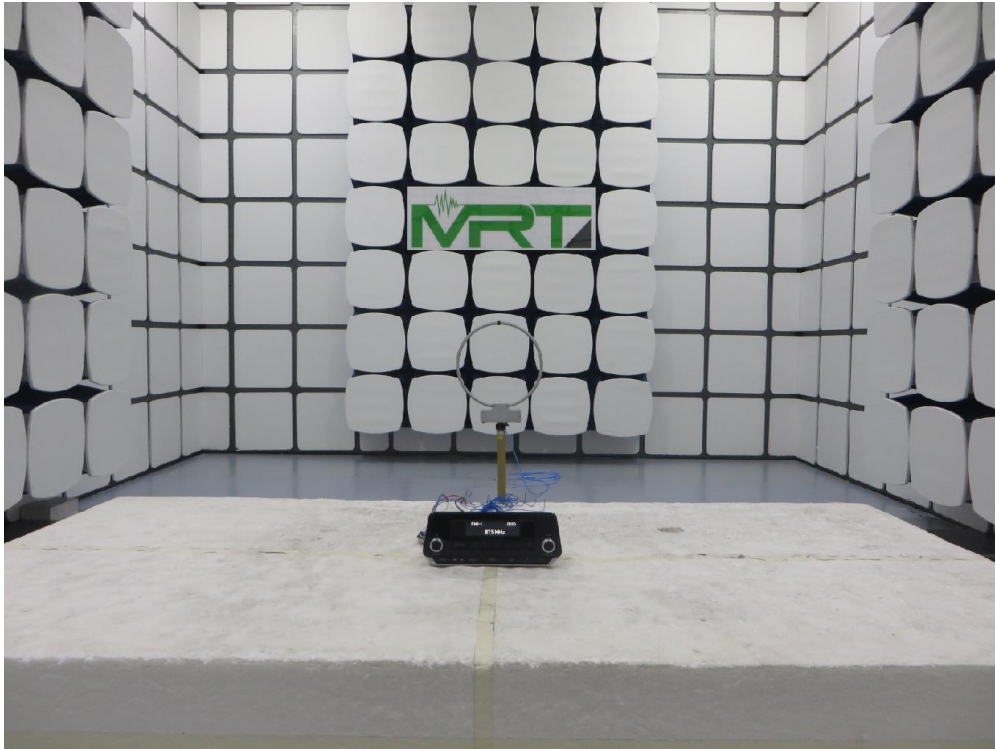

## FCC Part15C Test Setup Photo

Description: Radiated Spurious Emission Test Setup for 9kHz ~ 30MHz

Description: Radiated Spurious Emission Test Setup for 30MHz ~ 1GHz

Description: Radiated Spurious Emission Test Setup for 1GHz ~ 18GHz

Description: Radiated Spurious Emission Test Setup for 18GHz ~ 40GHz

Description: Conducted Emission Test Setup