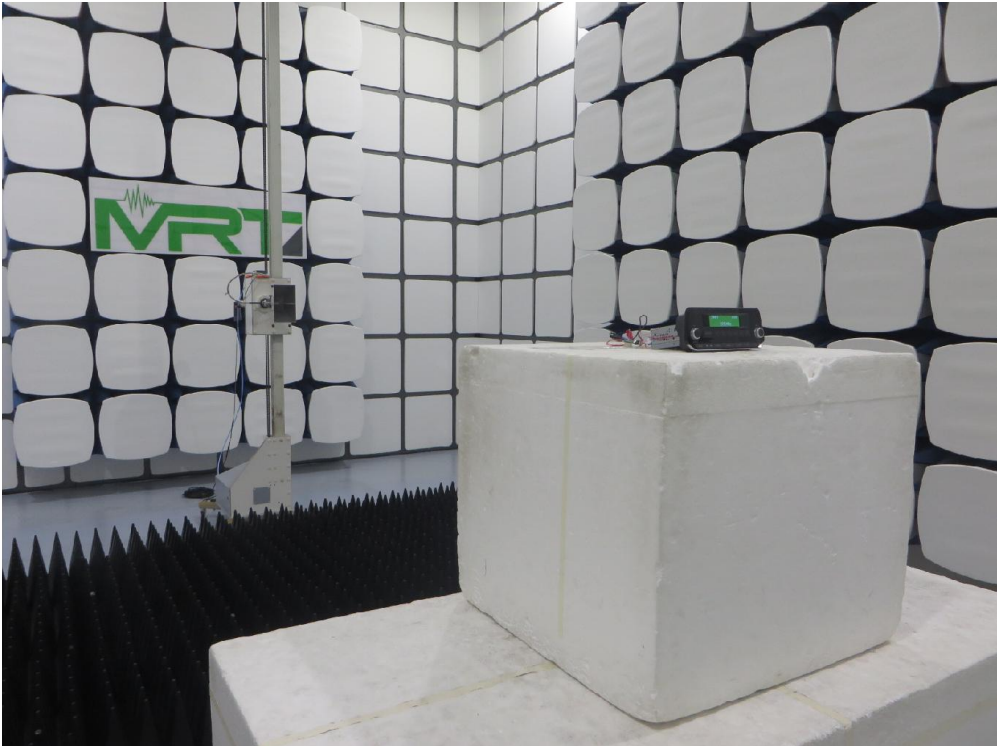

## FCC Part15C Test Setup Photo

Description: Radiated Spurious Emission Test Setup for 9kHz ~ 30MHz

Description: Radiated Spurious Emission Test Setup for 30MHz ~ 1GHz

Description: Radiated Spurious Emission Test Setup for 1GHz ~ 18GHz

Description: Radiated Spurious Emission Test Setup for 18GHz ~ 40GHz

Description: Conducted Emission Test Setup