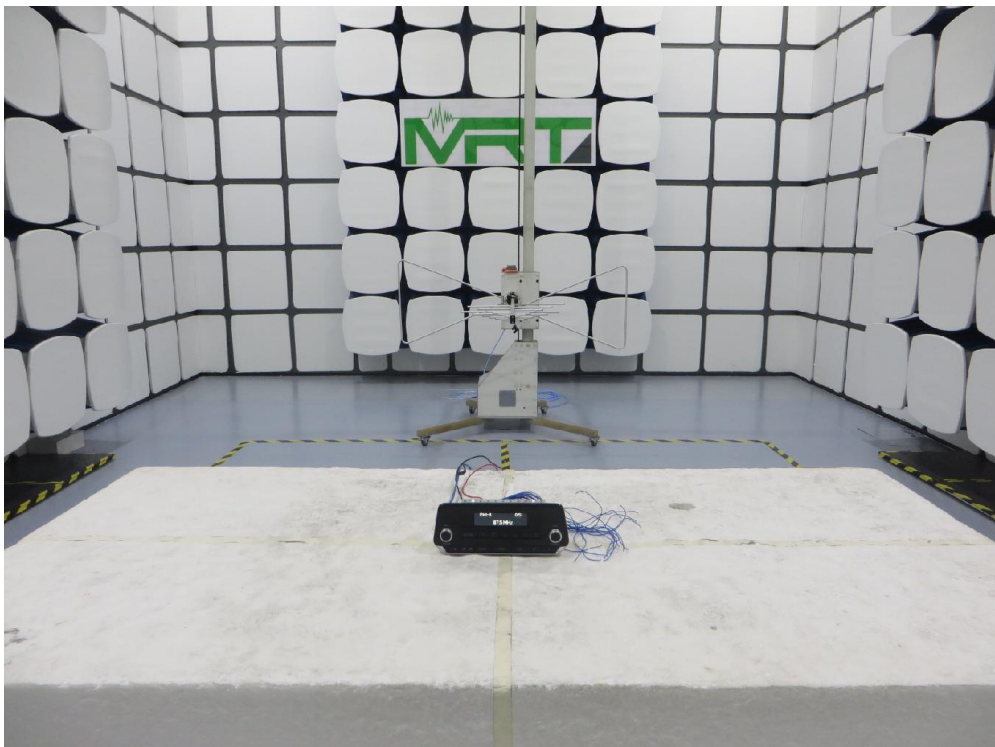

## FCC Part15C Test Setup Photo

Description: Radiated Spurious Emission Test Setup for 9kHz ~ 30MHz

Description: Radiated Spurious Emission Test Setup for 30MHz ~ 1GHz

Description: Radiated Spurious Emission Test Setup for 1GHz ~ 18GHz

Description: Radiated Spurious Emission Test Setup for 18GHz ~ 40GHz

Description: Conducted Emission Test Setup