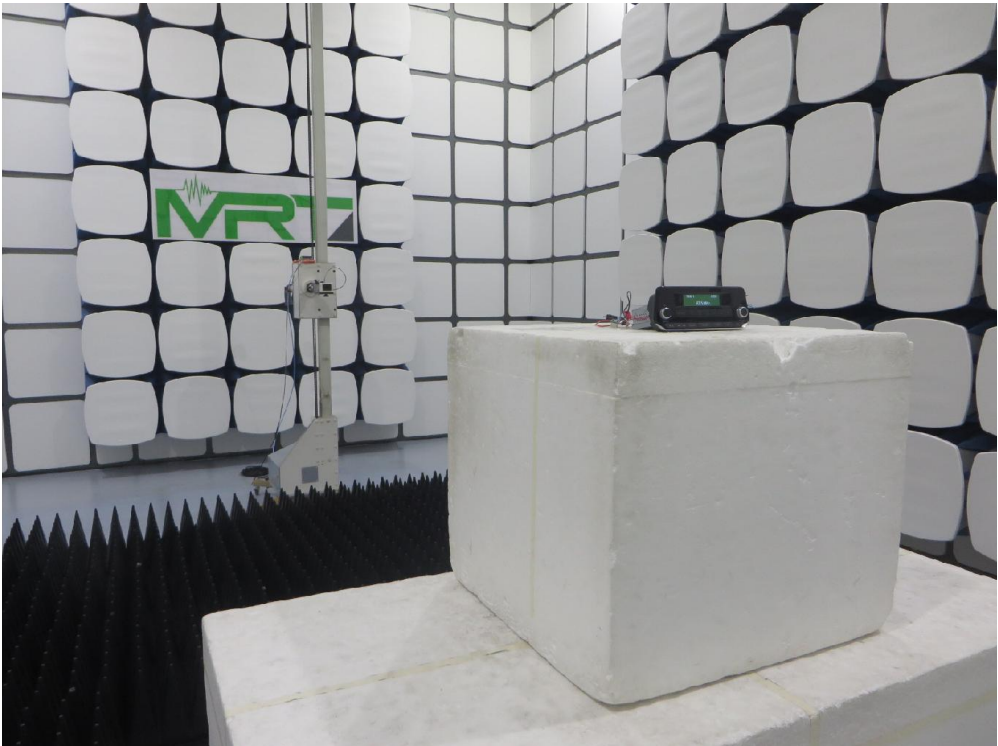

## FCC Part15C Test Setup Photo

Description: Radiated Spurious Emission Test Setup for 9kHz ~ 30MHz

Description: Radiated Spurious Emission Test Setup for 30MHz ~ 1GHz

Description: Radiated Spurious Emission Test Setup for 1GHz ~ 18GHz

Description: Radiated Spurious Emission Test Setup for 18GHz ~ 40GHz

Description: Conducted Emission Test Setup