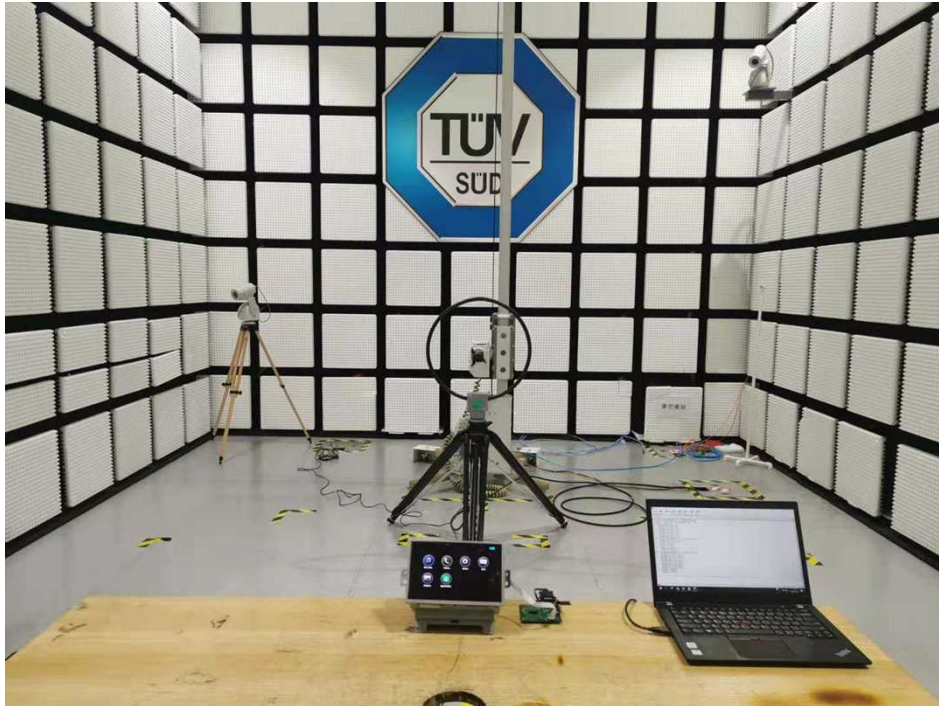

PHOTOGRAPHS OF TEST SET UP

Field Strength and Harmonics Test Setup

Radiated Emission Setup
9k~30MHz

30MHz~1GHz

1GHz~18GHz

18GHz~25GHz