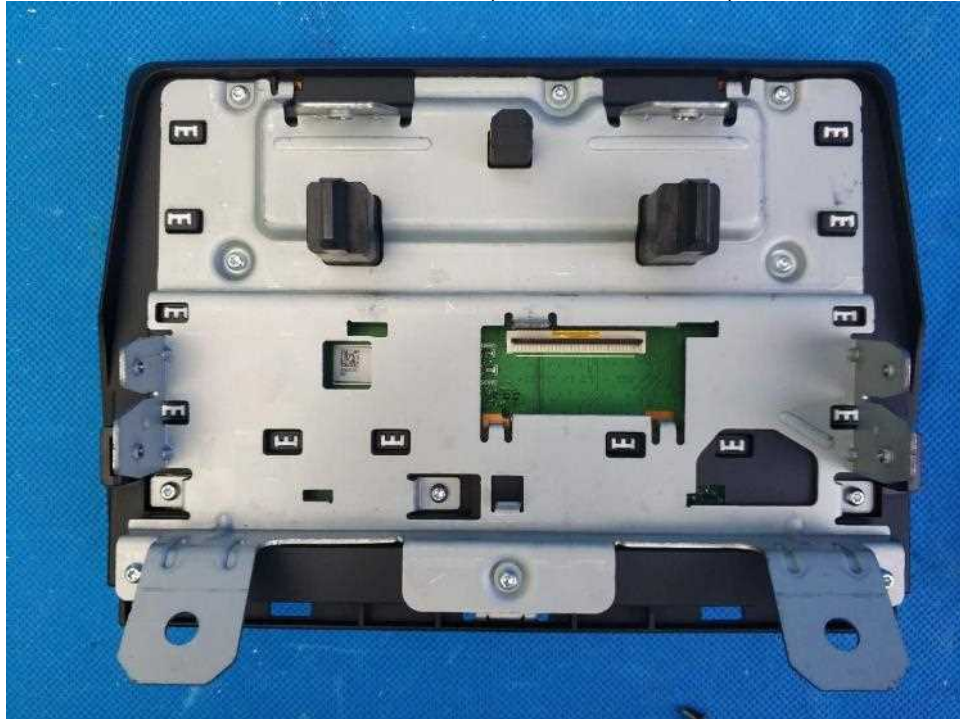

Photo 1 Internal view(R013-CMFB WDAB)

Photo 2 Internal view

# Photo Documentation

Project number: 708881833512-00

Manufacturer: Yanfeng Visteon Automotive Electronics Co., Ltd.

Product: Car Radio with Bluetooth

FCC ID: RQ9CMFB

Model: R013-CMFB, R013-CMFB WDAB, R013 PH2-X07, R013 PH2-X07 WDAB, R013 PH2-1DIN, R013 PH2-1DIN WDAB