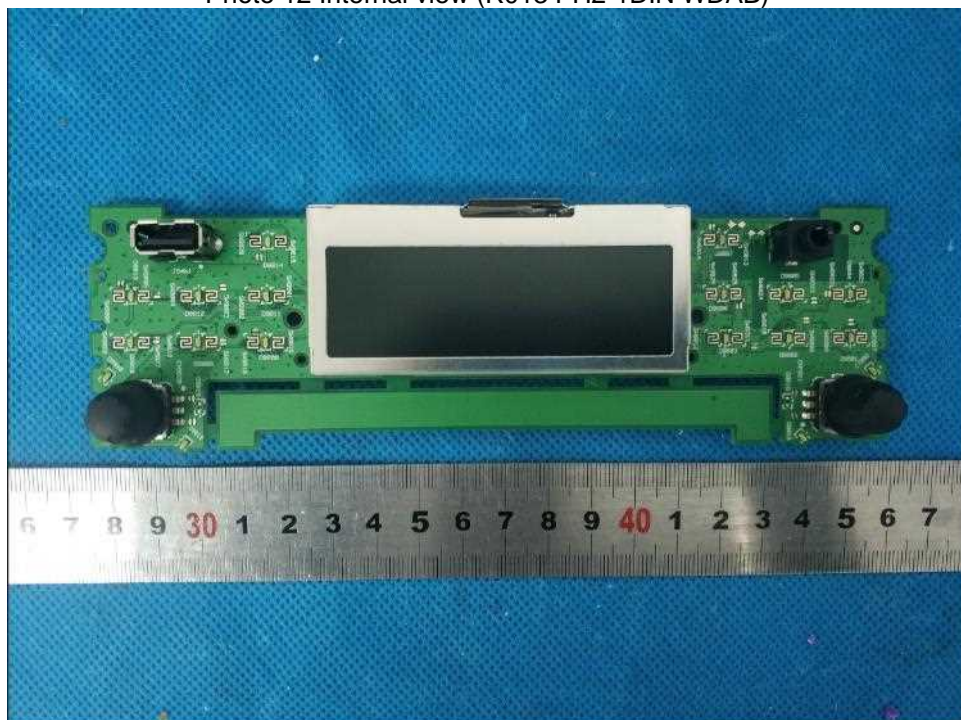

Photo 12 Internal view (R013 PH2-1DIN WDAB)