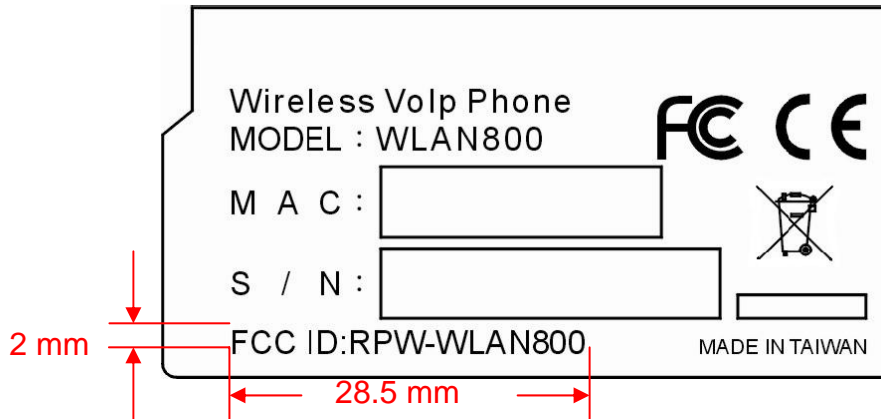

FCC ID: RPW-WLAN800

Label Sample

The remained portion of label statement required by FCC is attached in the user's manual

Label Location