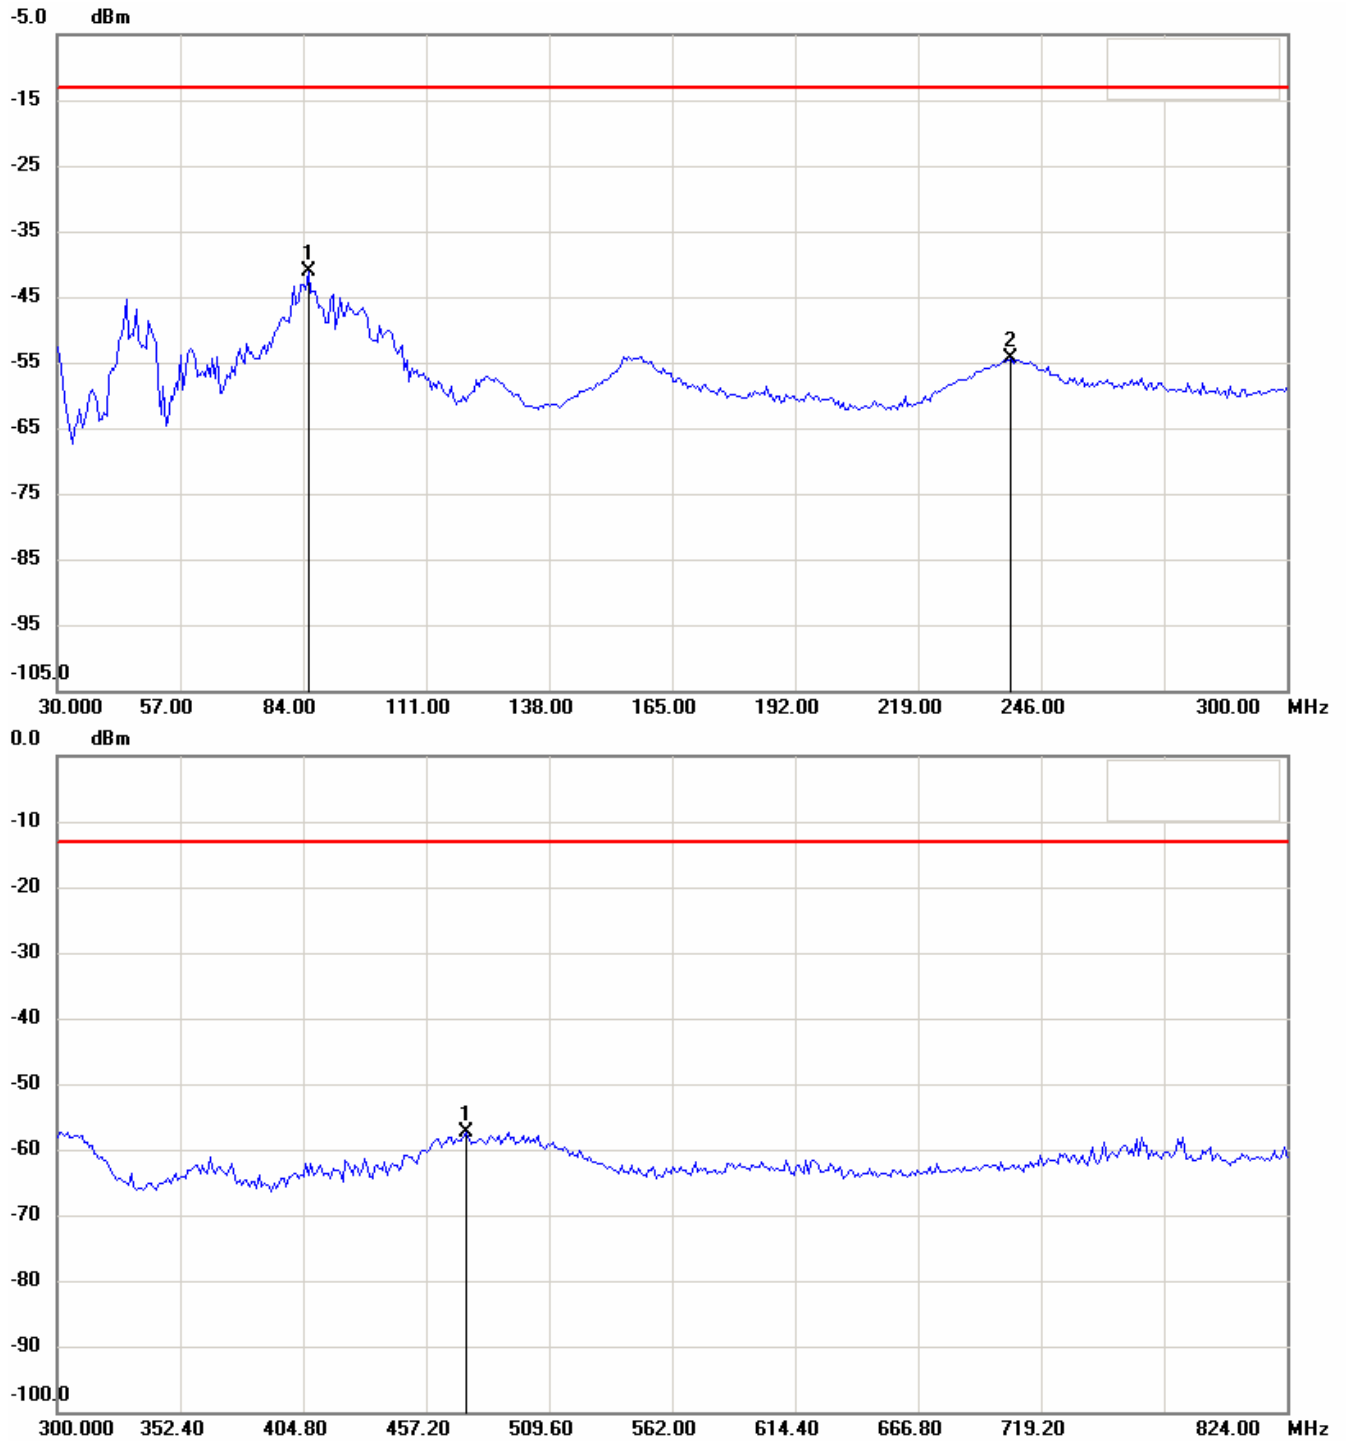

Registration number: W6M20707-8291-P-22/24
FCC ID: RPW-WIGO800I

Antenna Polarization V