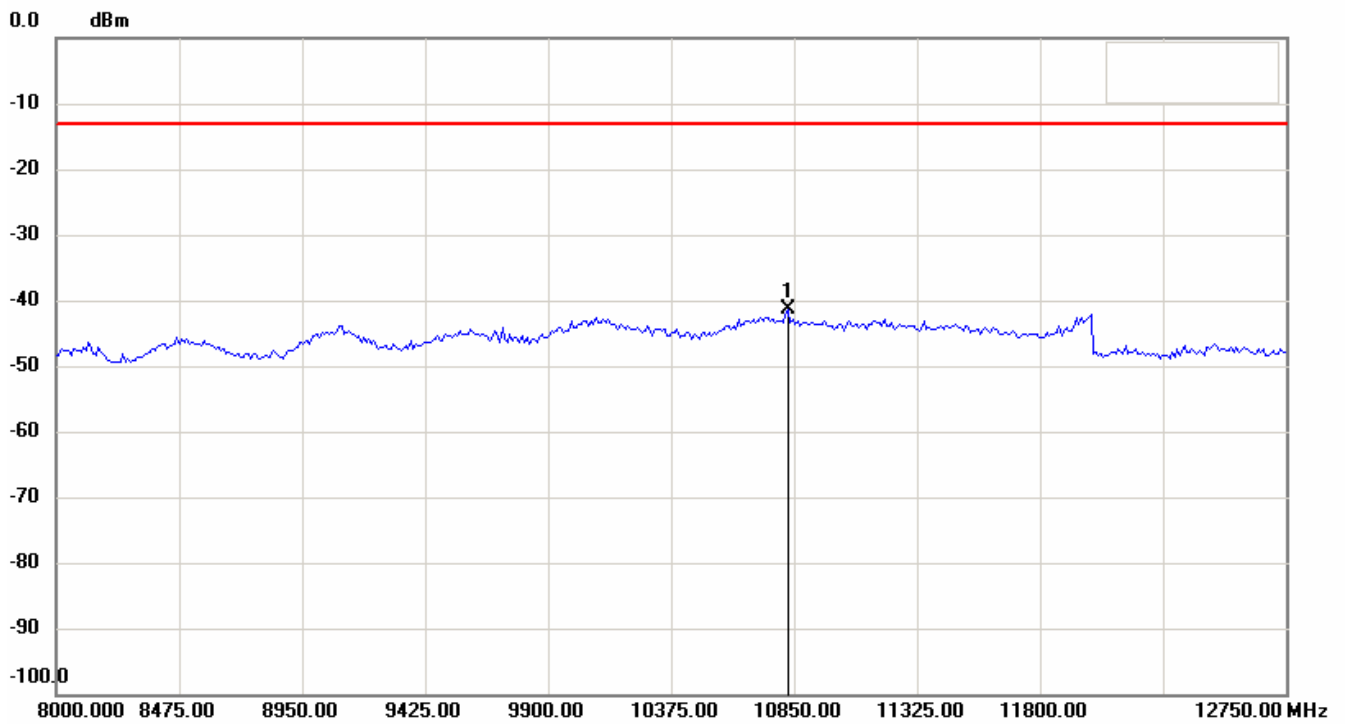

Registration number: W6M20707-8291-P-22/24
FCC ID: RPW-WIGO800I

Conducted Spurious Emission GSM-850 CH251

Date: 19.JUL.2007 13:42:49

Registration number: W6M20707-8291-P-22/24
FCC ID: RPW-WIGO800I

Conducted Spurious Emission GSM-850 CH251

Registration number: W6M20707-8291-P-22/24
FCC ID: RPW-WIGO800I

Conducted Spurious Emission GSM-1900 CH810
Date: 19.JUL.2007 14:47:51

Registration number: W6M20707-8291-P-22/24
FCC ID: RPW-WIGO800I

Conducted Spurious Emission GSM-1900 CH810
Date: 19.JUL.2007 14:48:15

Registration number: W6M20707-8291-P-22/24
FCC ID: RPW-WIGO800I

Antenna Polarization H(850band _CH 128)

Registration number: W6M20707-8291-P-22/24
FCC ID: RPW-WIGO800I

Registration number: W6M20707-8291-P-22/24
FCC ID: RPW-WIGO800I