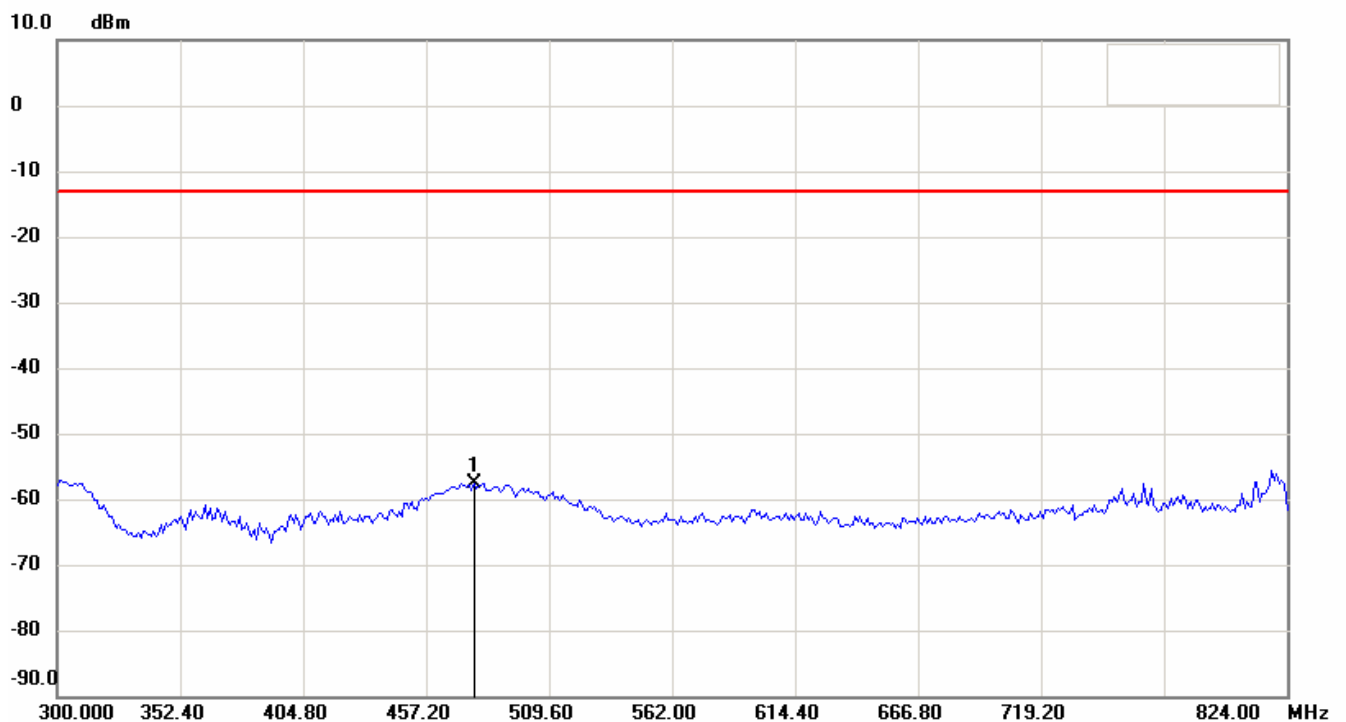

Registration number: W6M20707-8291-P-22/24
FCC ID: RPW-WIGO800I

Antenna Polarization V