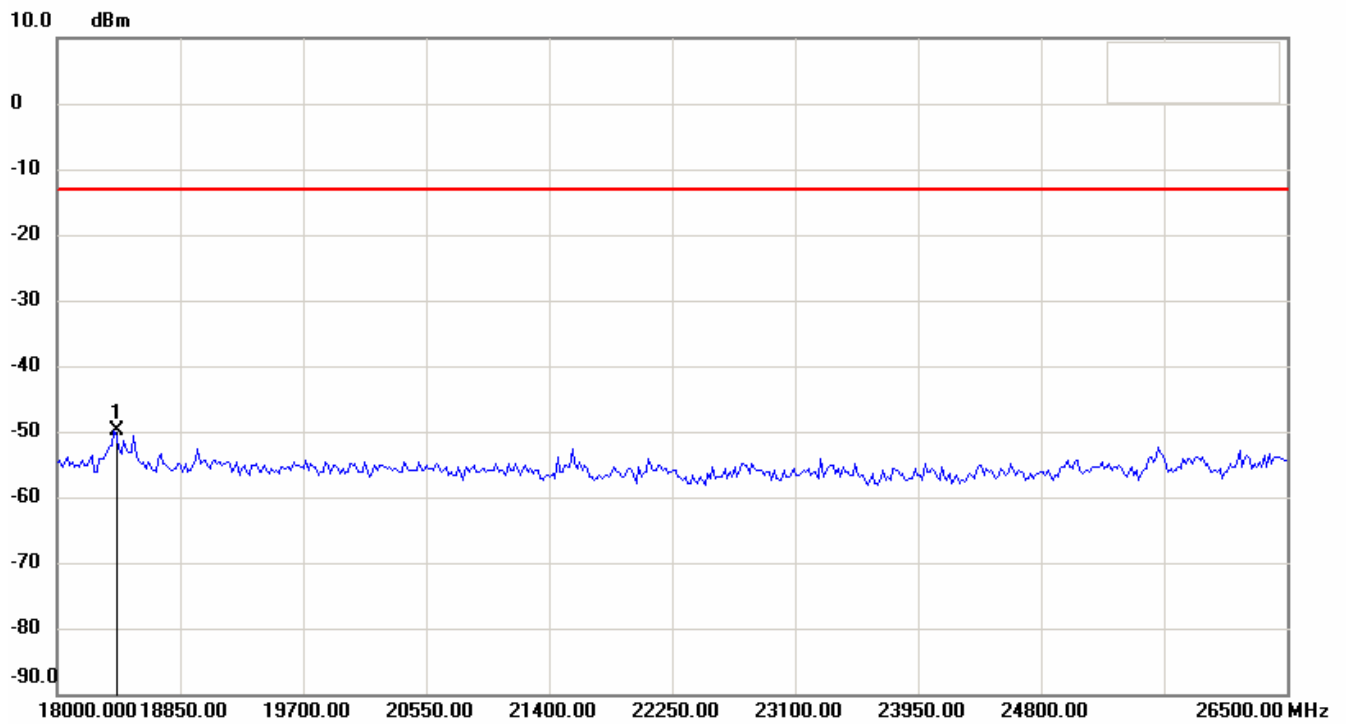

Conducted Spurious Emission GSM-850 CH251

Date: 19.JUL.2007 13:44:38

Registration number: W6M20707-8291-P-22/24
FCC ID: RPW-WIGO800I

Conducted Spurious Emission GSM-1900 CH512

Date: 19.JUL.2007 14:25:01

Registration number: W6M20707-8291-P-22/24
FCC ID: RPW-WIGO800I

Conducted Spurious Emission GSM-1900 CH512

Date: 19.JUL.2007 14:26:07

Registration number: W6M20707-8291-P-22/24
FCC ID: RPW-WIGO800I

Conducted Spurious Emission GSM-1900 CH512
Date: 19.JUL.2007 14:26:45

Antenna Polarization V

Registration number: W6M20707-8291-P-22/24
FCC ID: RPW-WIGO800I

Registration number: W6M20707-8291-P-22/24
FCC ID: RPW-WIGO800I

Registration number: W6M20707-8291-P-22/24
FCC ID: RPW-WIGO800I

Registration number: W6M20707-8291-P-22/24
FCC ID: RPW-WIGO800I

Antenna Polarization H(1900band _CH 810)

Registration number: W6M20707-8291-P-22/24
FCC ID: RPW-WIGO800I

Registration number: W6M20707-8291-P-22/24
FCC ID: RPW-WIGO800I