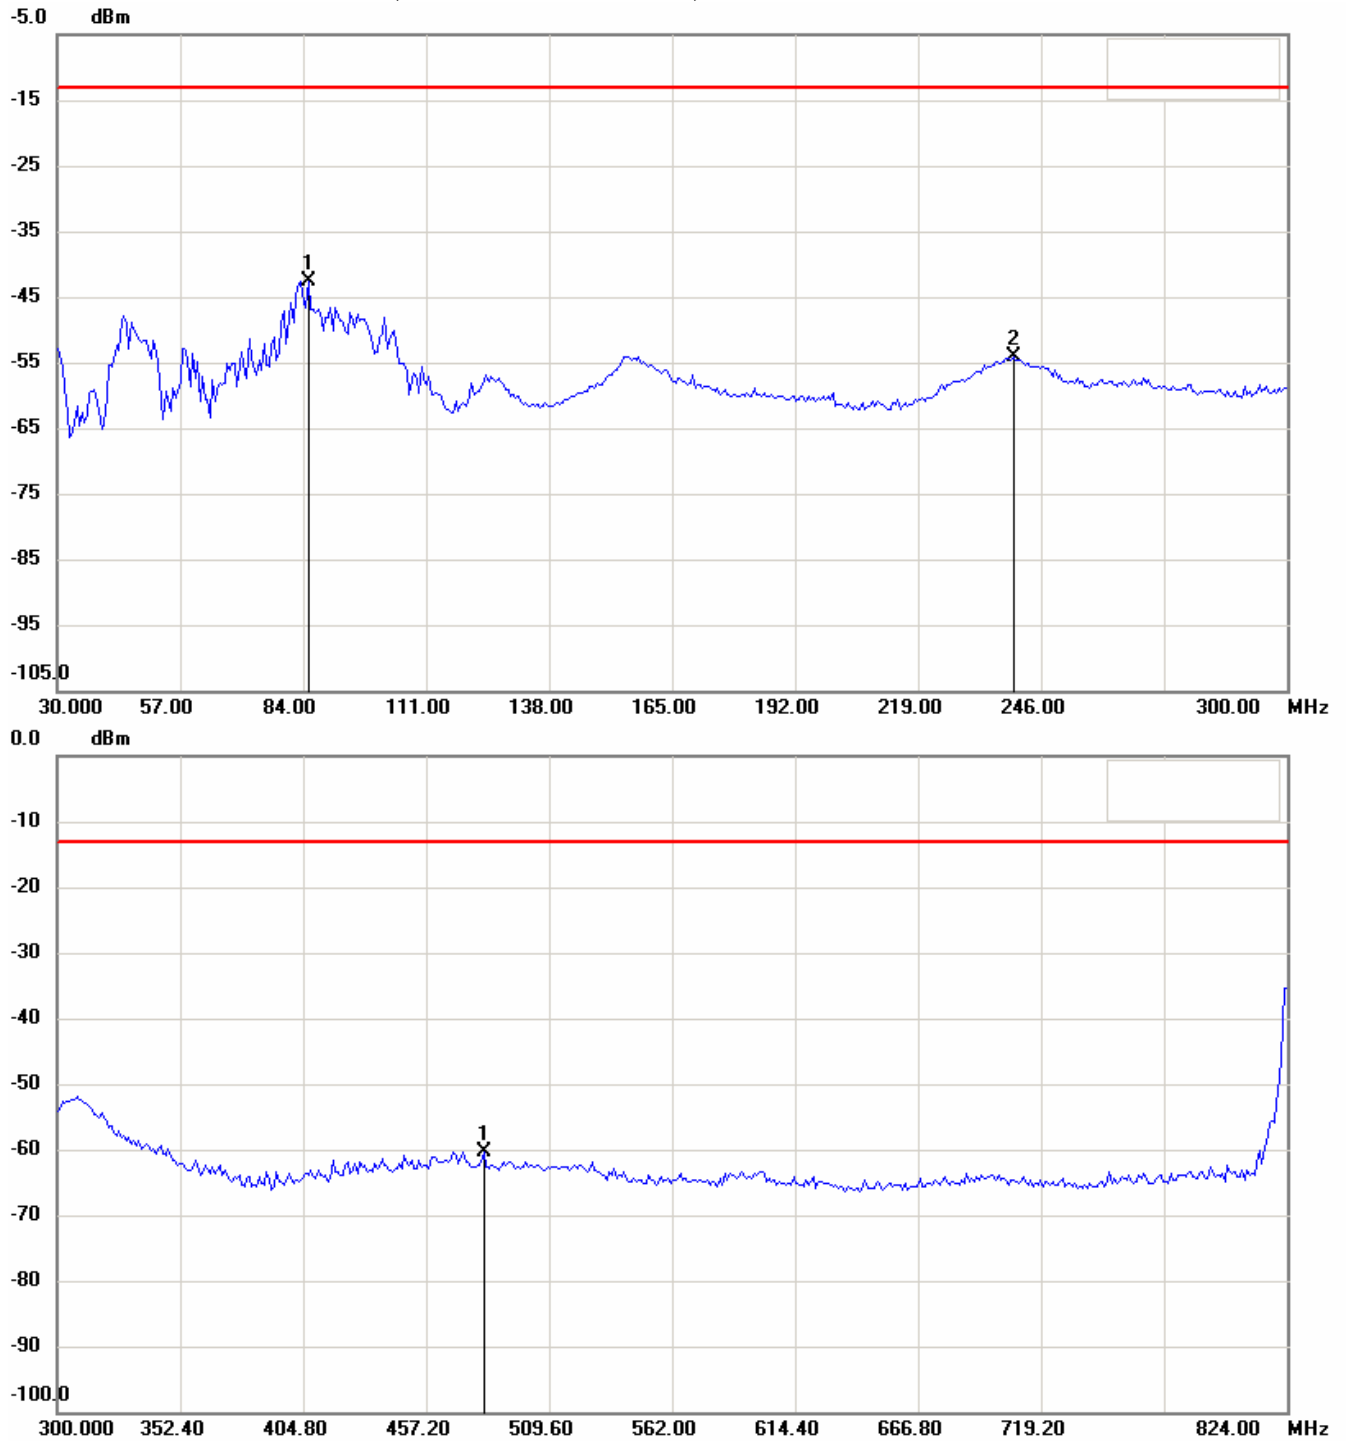

Registration number: W6M20707-8291-P-22/24
FCC ID: RPW-WIGO800I

Antenna Polarization H(850band _CH 128)