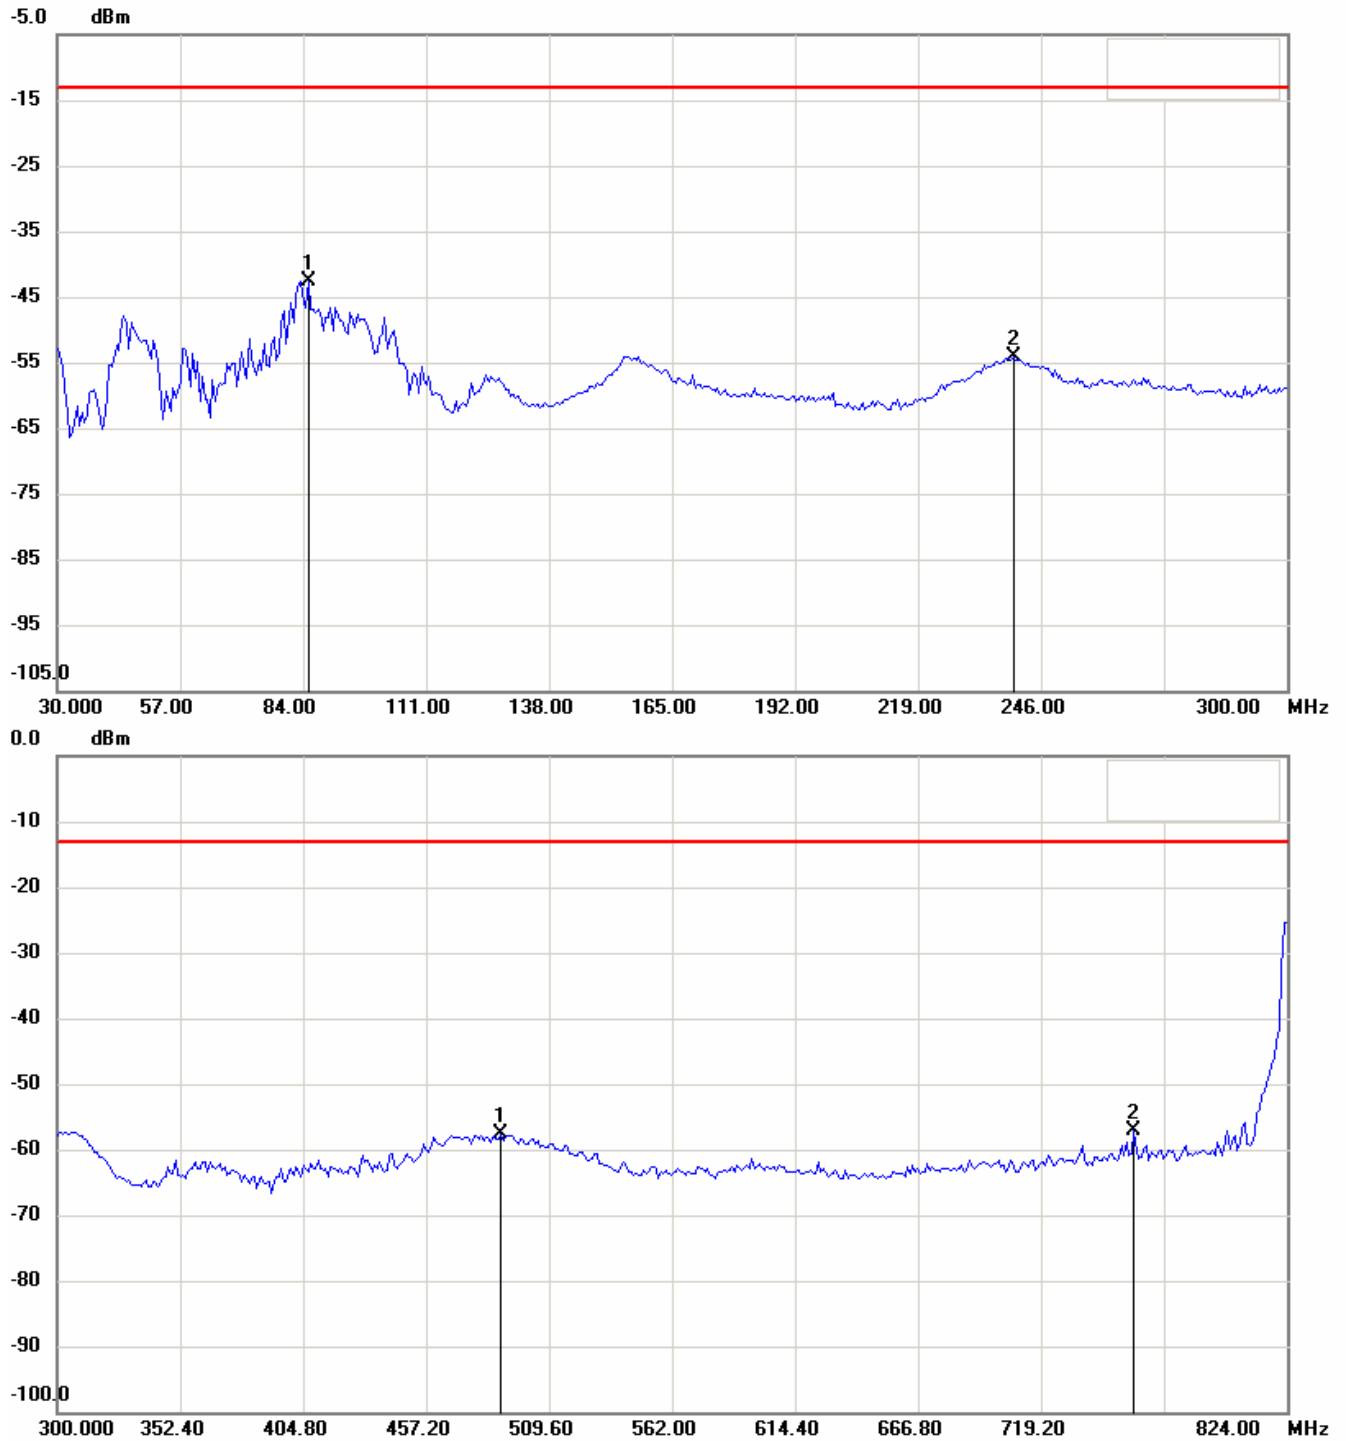

Registration number: W6M20707-8291-P-22/24
FCC ID: RPW-WIGO800I

Antenna Polarization V