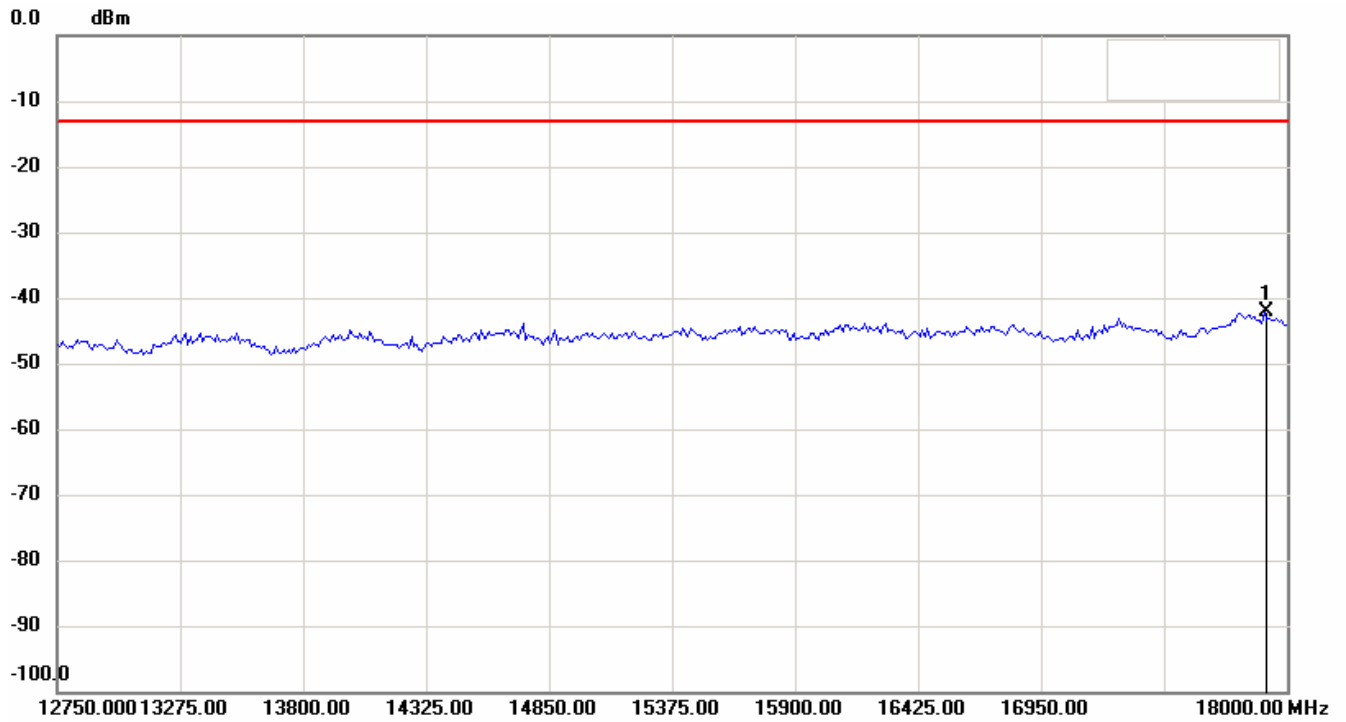

Registration number: W6M20707-8291-P-22/24
FCC ID: RPW-WIGO800I

Conducted Spurious Emission GSM-850 CH251

Date: 19.JUL.2007 13:42:49

Registration number: W6M20707-8291-P-22/24
FCC ID: RPW-WIGO800I

Conducted Spurious Emission GSM-850 CH251

Conducted Spurious Emission GSM-1900 CH512

Date: 19.JUL.2007 14:26:07

Registration number: W6M20707-8291-P-22/24
FCC ID: RPW-WIGO800I

Conducted Spurious Emission GSM-1900 CH512
Date: 19.JUL.2007 14:26:45

Antenna Polarization V

Registration number: W6M20707-8291-P-22/24
FCC ID: RPW-WIGO800I

Registration number: W6M20707-8291-P-22/24
FCC ID: RPW-WIGO800I

Registration number: W6M20707-8291-P-22/24
FCC ID: RPW-WIGO800I

Registration number: W6M20707-8291-P-22/24
FCC ID: RPW-WIGO800I

Antenna Polarization H(1900band _CH 810)

Registration number: W6M20707-8291-P-22/24
FCC ID: RPW-WIGO800I

Registration number: W6M20707-8291-P-22/24
FCC ID: RPW-WIGO800I