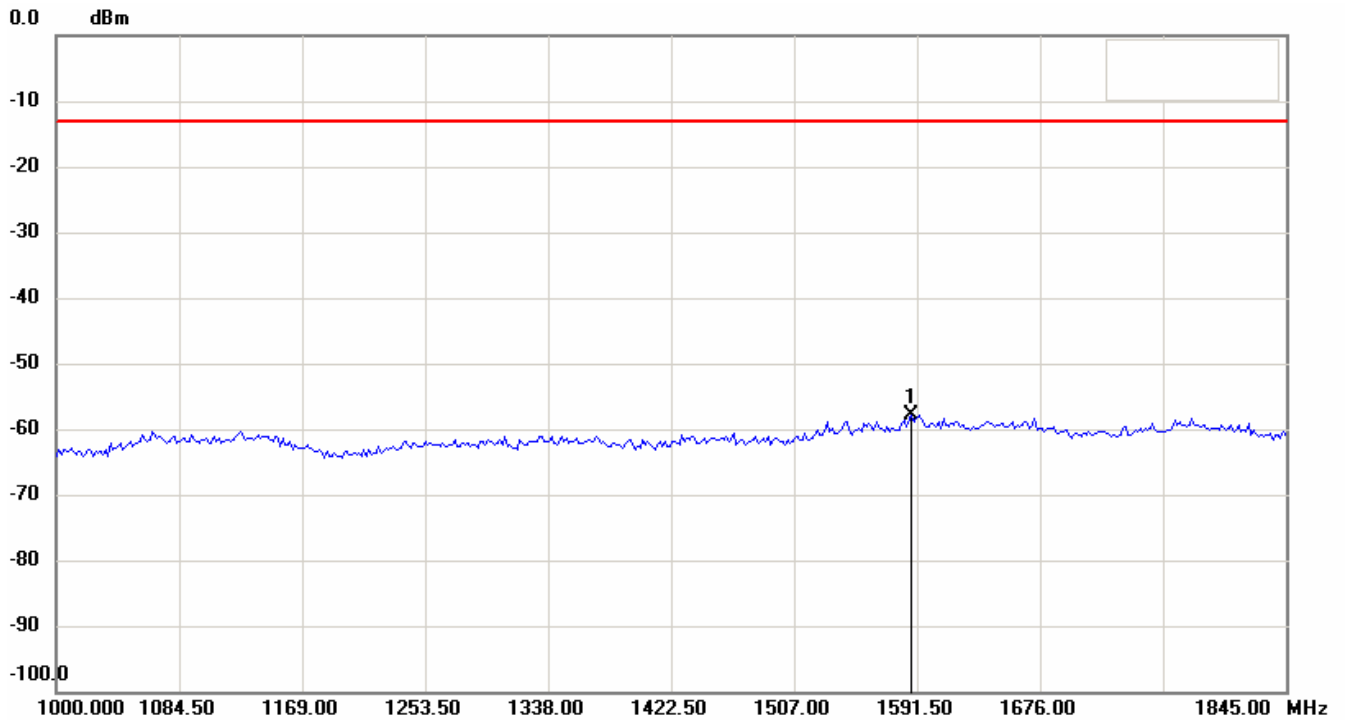

Registration number: W6M20707-8291-P-22/24
FCC ID: RPW-WIGO800I