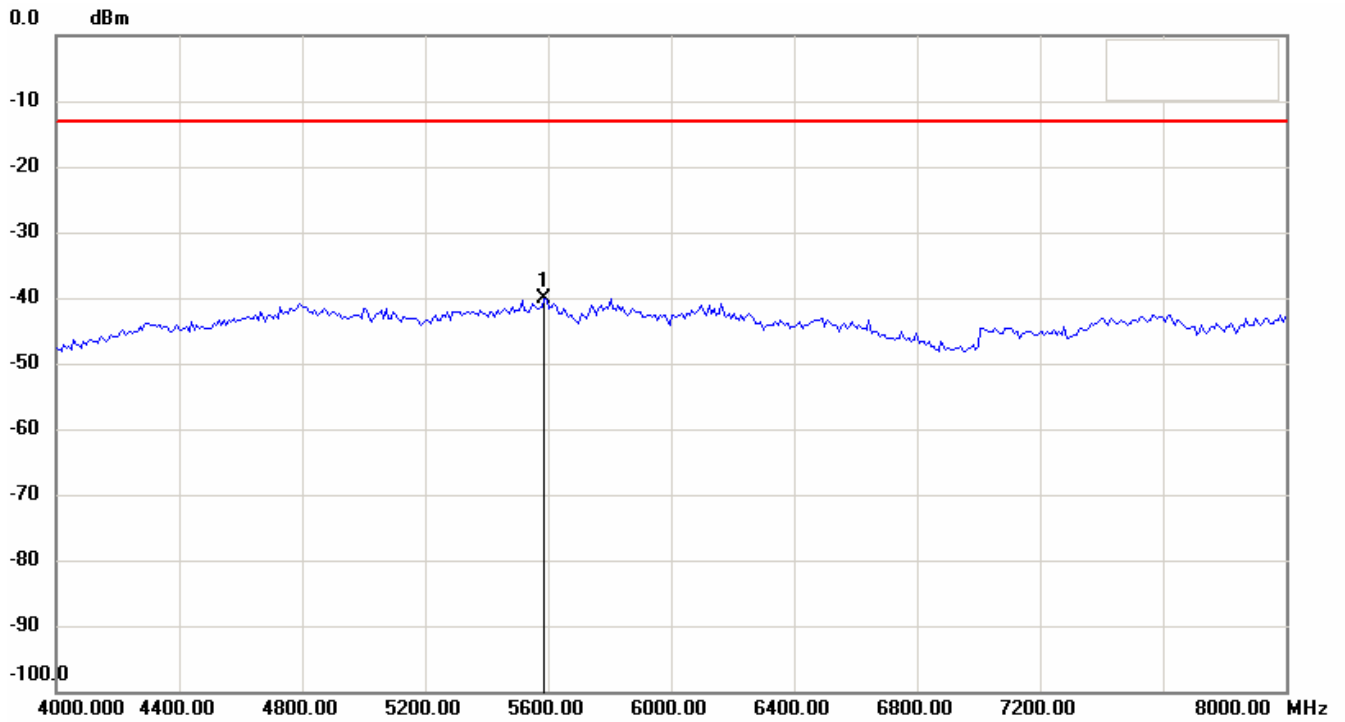

Registration number: W6M20707-8291-P-22/24
FCC ID: RPW-WIGO800I

Conducted Spurious Emission GSM-1900 CH810
Date: 19.JUL.2007 14:47:51

Registration number: W6M20707-8291-P-22/24
FCC ID: RPW-WIGO800I

Conducted Spurious Emission GSM-1900 CH810
Date: 19.JUL.2007 14:48:15

Registration number: W6M20707-8291-P-22/24
FCC ID: RPW-WIGO800I

Antenna Polarization H(850band _CH 128)

Registration number: W6M20707-8291-P-22/24
FCC ID: RPW-WIGO800I

Registration number: W6M20707-8291-P-22/24
FCC ID: RPW-WIGO800I