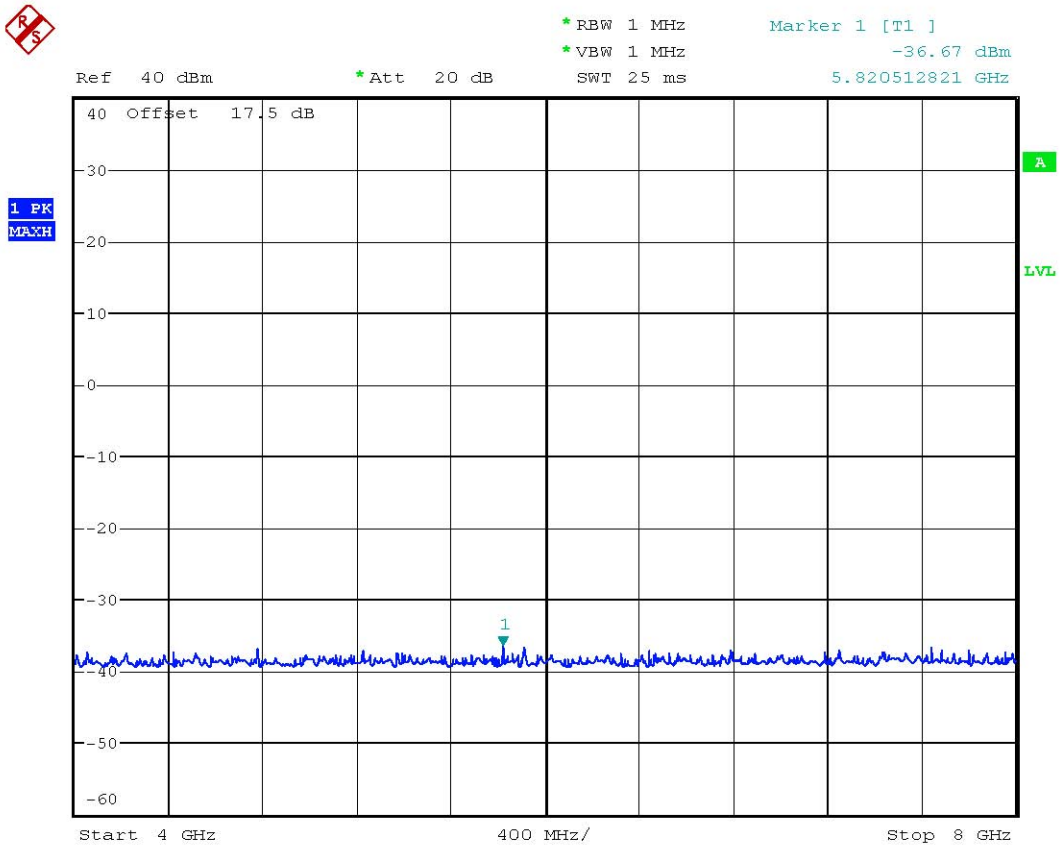

Date: 19.JUL.2007 14:45:24

Registration number: W6M20707-8291-P-22/24
FCC ID: RPW-WIGO800I

Conducted Spurious Emission GSM-1900 CH810

Date: 19.JUL.2007 14:46:32

Registration number: W6M20707-8291-P-22/24
FCC ID: RPW-WIGO800I

Conducted Spurious Emission GSM-1900 CH810
Date: 19.JUL.2007 14:47:10

Registration number: W6M20707-8291-P-22/24
FCC ID: RPW-WIGO800I

Conducted Spurious Emission GSM-1900 CH810
Date: 19.JUL.2007 14:47:29