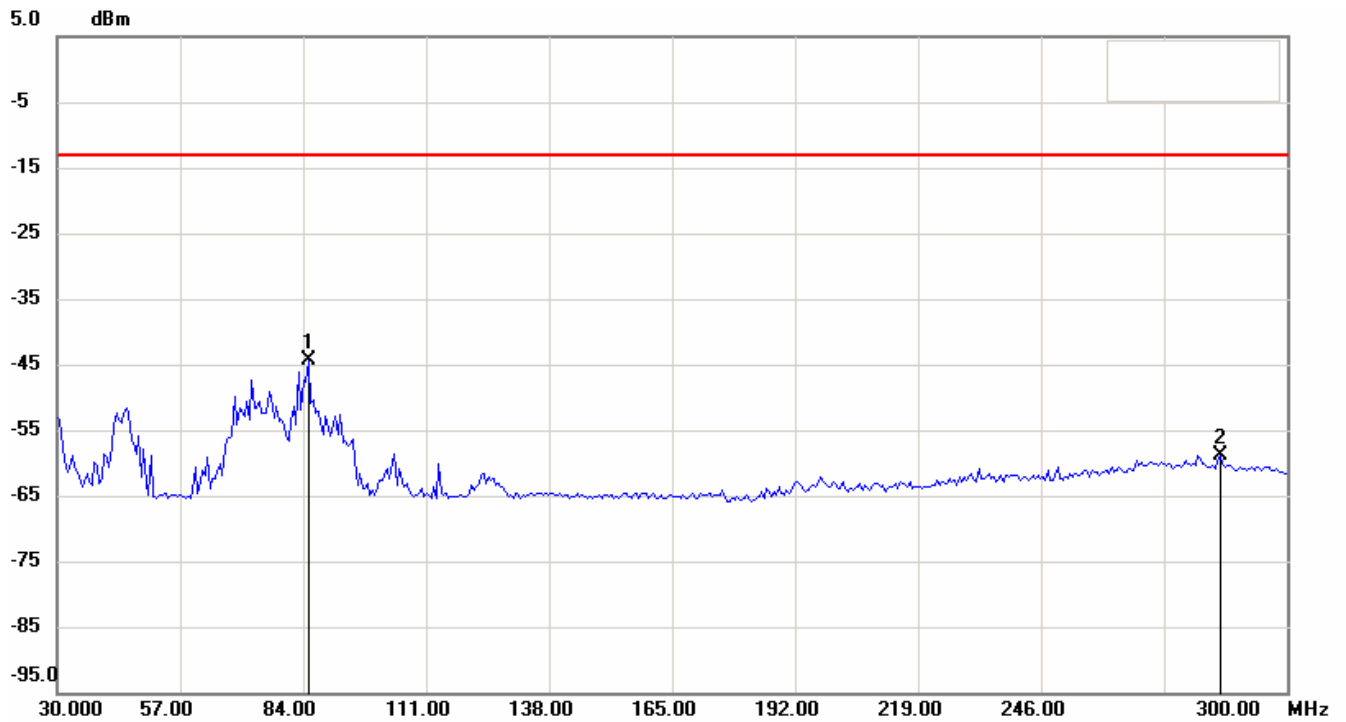

Registration number: W6M20707-8291-P-22/24
FCC ID: RPW-WIGO800I

Antenna Polarization V