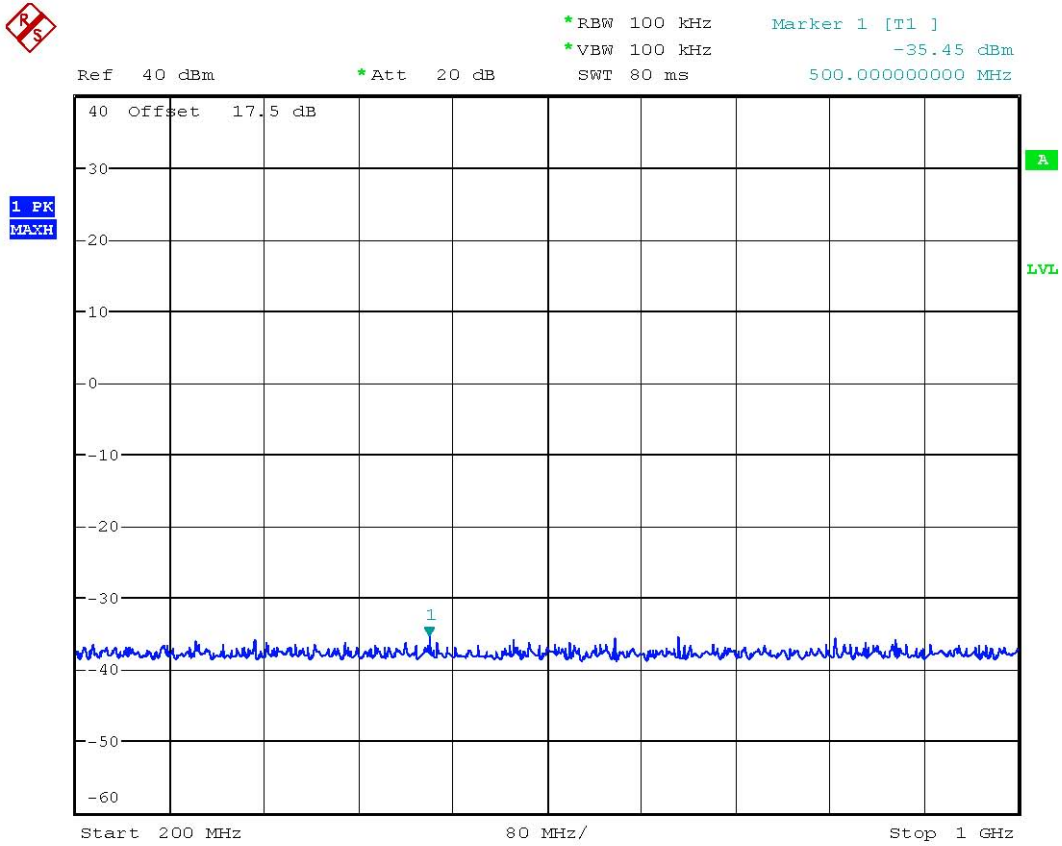

Conducted Spurious Emission GSM-1900 CH512

Date: 19.JUL.2007 14:26:07

Registration number: W6M20707-8291-P-22/24
FCC ID: RPW-WIGO800I

Conducted Spurious Emission GSM-1900 CH512
Date: 19.JUL.2007 14:26:45

Registration number: W6M20707-8291-P-22/24
FCC ID: RPW-WIGO800I

Conducted Spurious Emission GSM-1900 CH512
Date: 19.JUL.2007 14:27:17

Registration number: W6M20707-8291-P-22/24
FCC ID: RPW-WIGO800I

Conducted Spurious Emission GSM-1900 CH512
Date: 19.JUL.2007 14:27:40

Registration number: W6M20707-8291-P-22/24
FCC ID: RPW-WIGO800I

Conducted Spurious Emission GSM-1900 CH512
Date: 19.JUL.2007 14:28:17

Registration number: W6M20707-8291-P-22/24
FCC ID: RPW-WIGO800I

Conducted Spurious Emission GSM-1900 CH512
Date: 19.JUL.2007 14:28:42

Registration number: W6M20707-8291-P-22/24
 FCC ID: RPW-WIGO800I

Conducted Spurious Emission GSM-1900 CH661

Date: 19.JUL.2007 14:30:42

Registration number: W6M20707-8291-P-22/24
FCC ID: RPW-WIGO800I

Conducted Spurious Emission GSM-1900 CH661