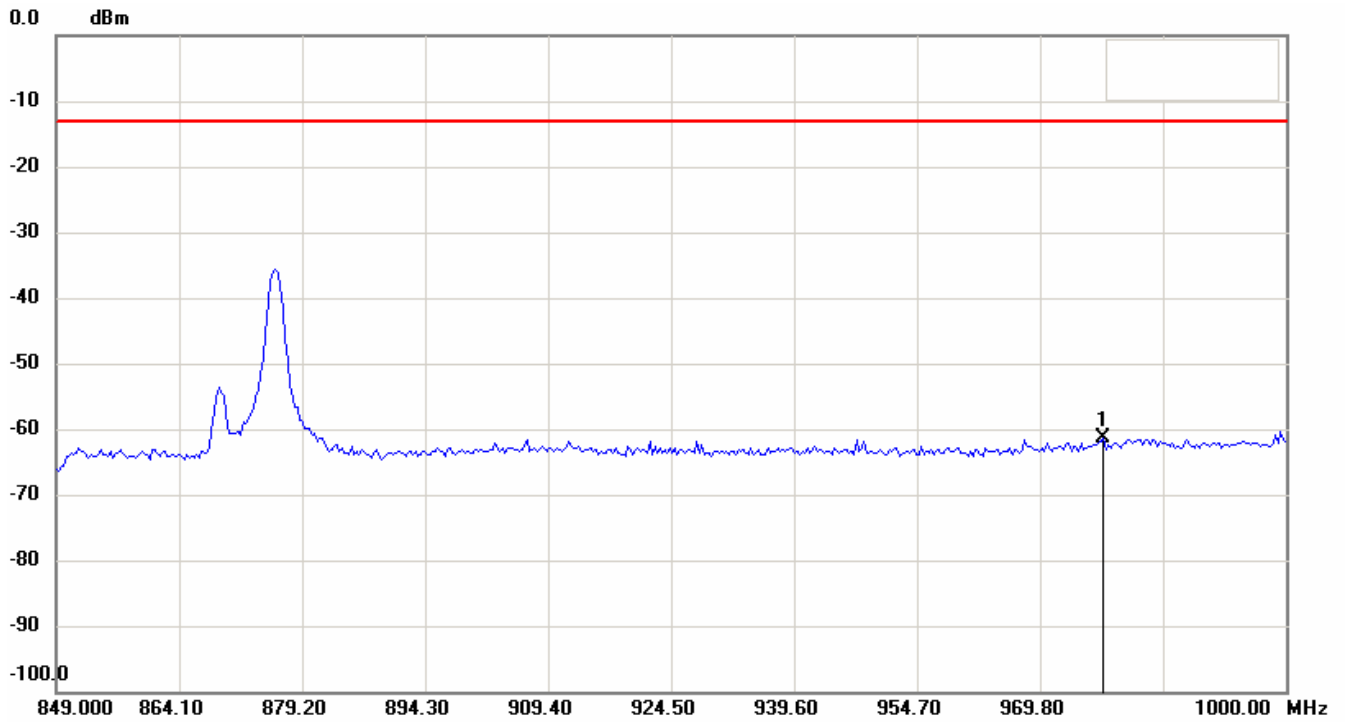

Registration number: W6M20707-8291-P-22/24
FCC ID: RPW-WIGO800I