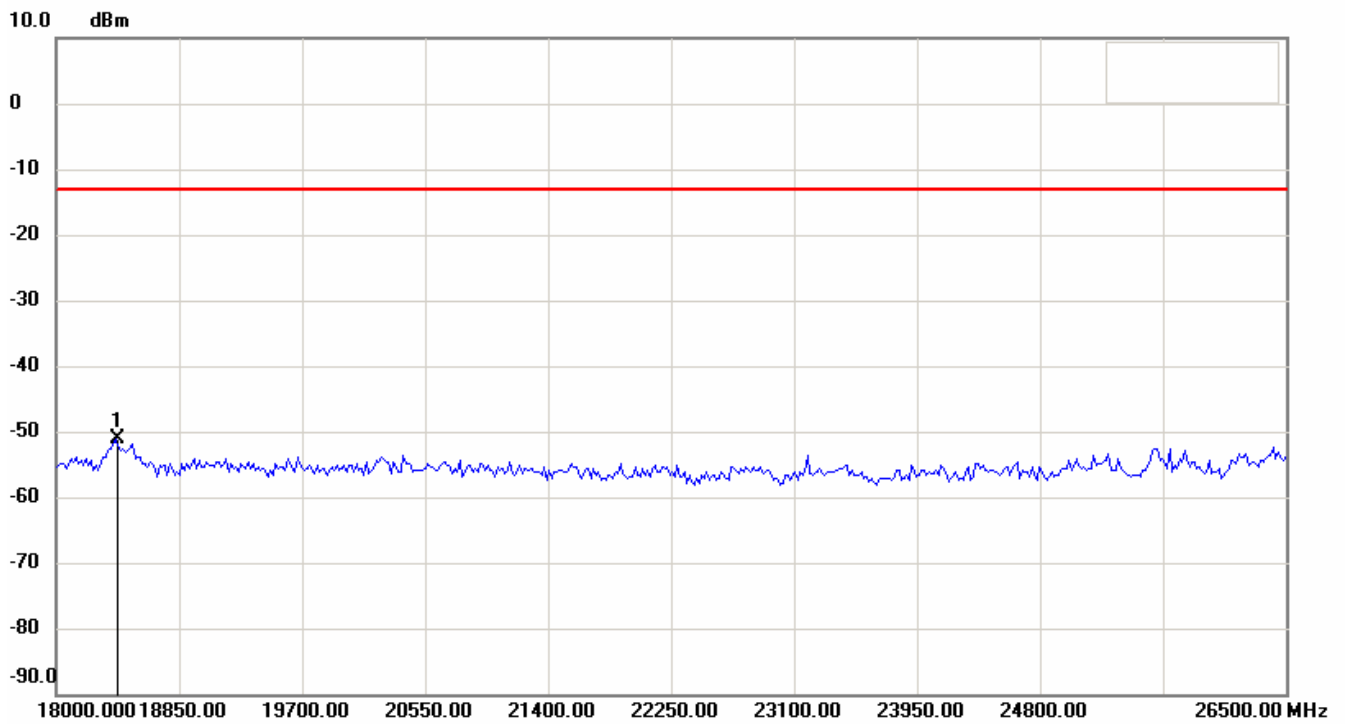

Registration number: W6M20707-8291-P-22/24
FCC ID: RPW-WIGO800I