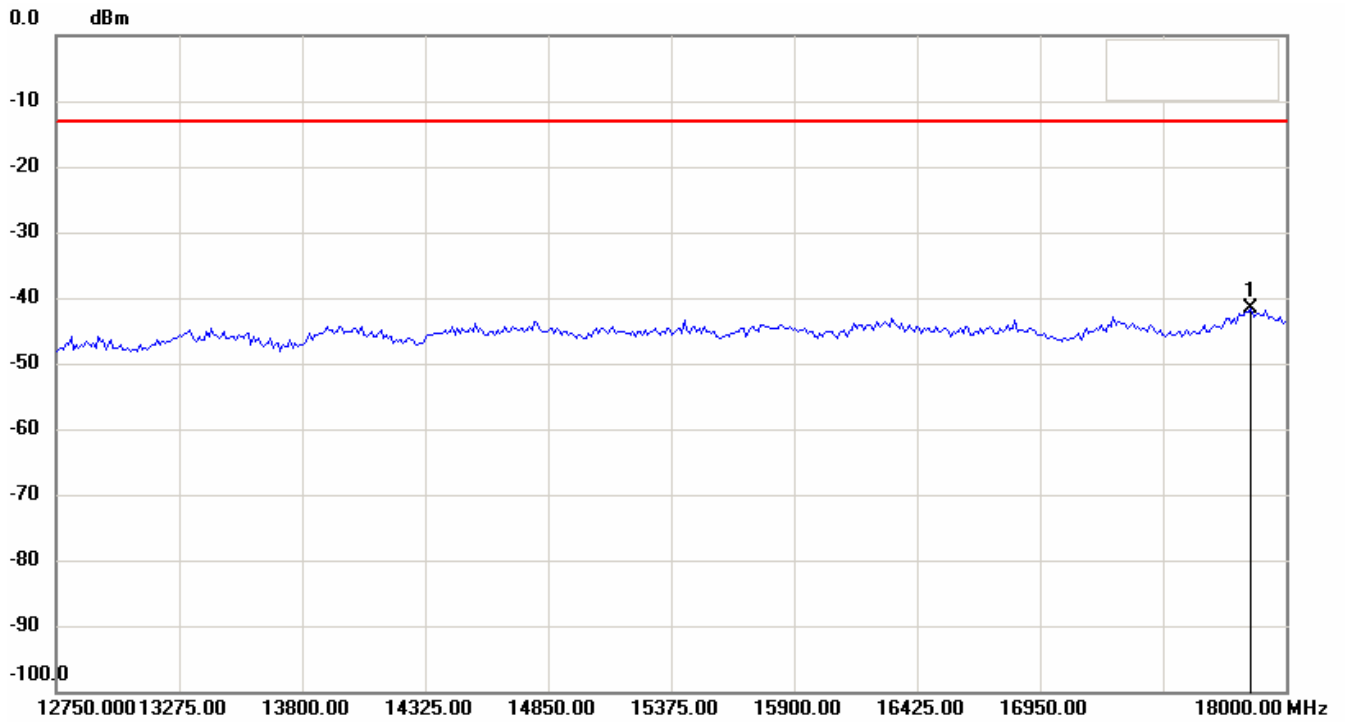

Registration number: W6M20707-8291-P-22/24
FCC ID: RPW-WIGO800I

Conducted Spurious Emission GSM-850 CH251

Date: 19.JUL.2007 13:42:49

Registration number: W6M20707-8291-P-22/24
FCC ID: RPW-WIGO800I

Conducted Spurious Emission GSM-850 CH251

Conducted Spurious Emission GSM-1900 CH512

Date: 19.JUL.2007 14:26:07

Registration number: W6M20707-8291-P-22/24
FCC ID: RPW-WIGO800I

Conducted Spurious Emission GSM-1900 CH512
Date: 19.JUL.2007 14:26:45

Registration number: W6M20707-8291-P-22/24
FCC ID: RPW-WIGO800I

Antenna Polarization H(1900band _CH 810)

Registration number: W6M20707-8291-P-22/24
FCC ID: RPW-WIGO800I

Registration number: W6M20707-8291-P-22/24
FCC ID: RPW-WIGO800I

Registration number: W6M20707-8291-P-22/24
FCC ID: RPW-WIGO800I

Registration number: W6M20707-8291-P-22/24
FCC ID: RPW-WIGO800I

Antenna Polarization V

Registration number: W6M20707-8291-P-22/24
FCC ID: RPW-WIGO800I