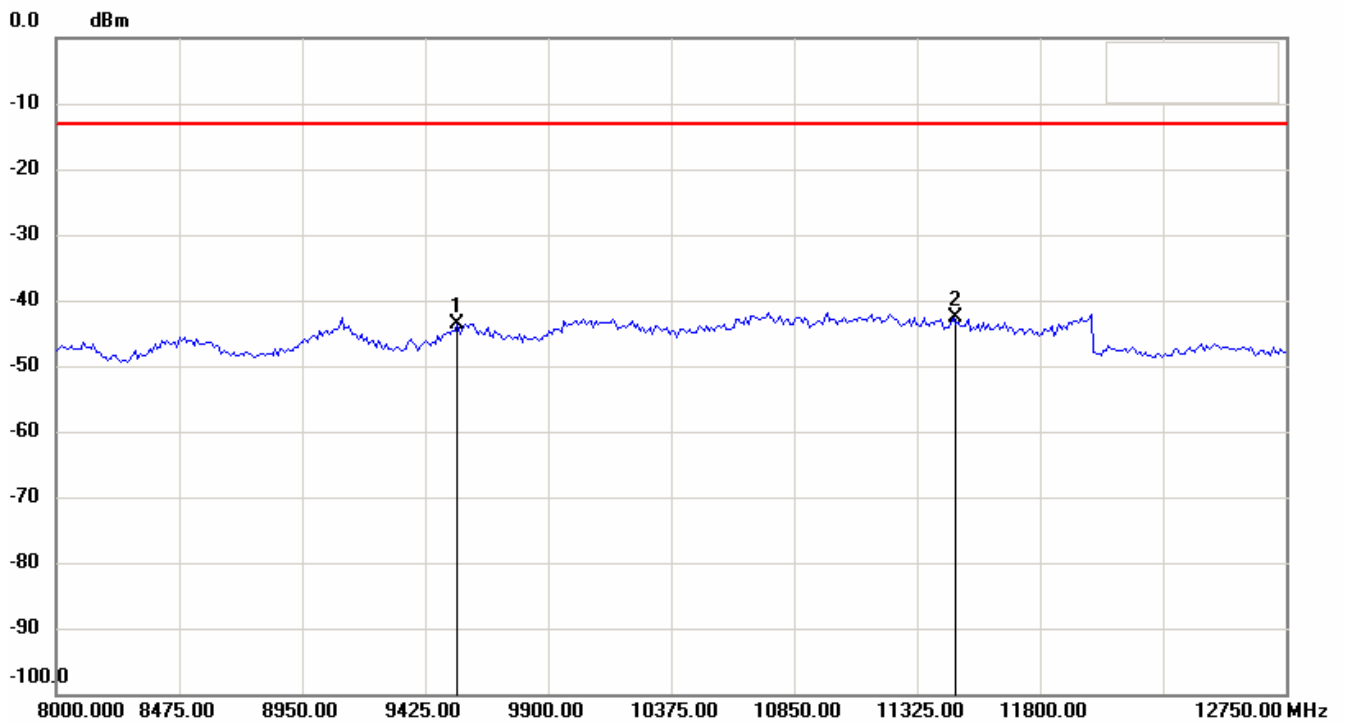

Registration number: W6M20707-8291-P-22/24
FCC ID: RPW-WIGO800I