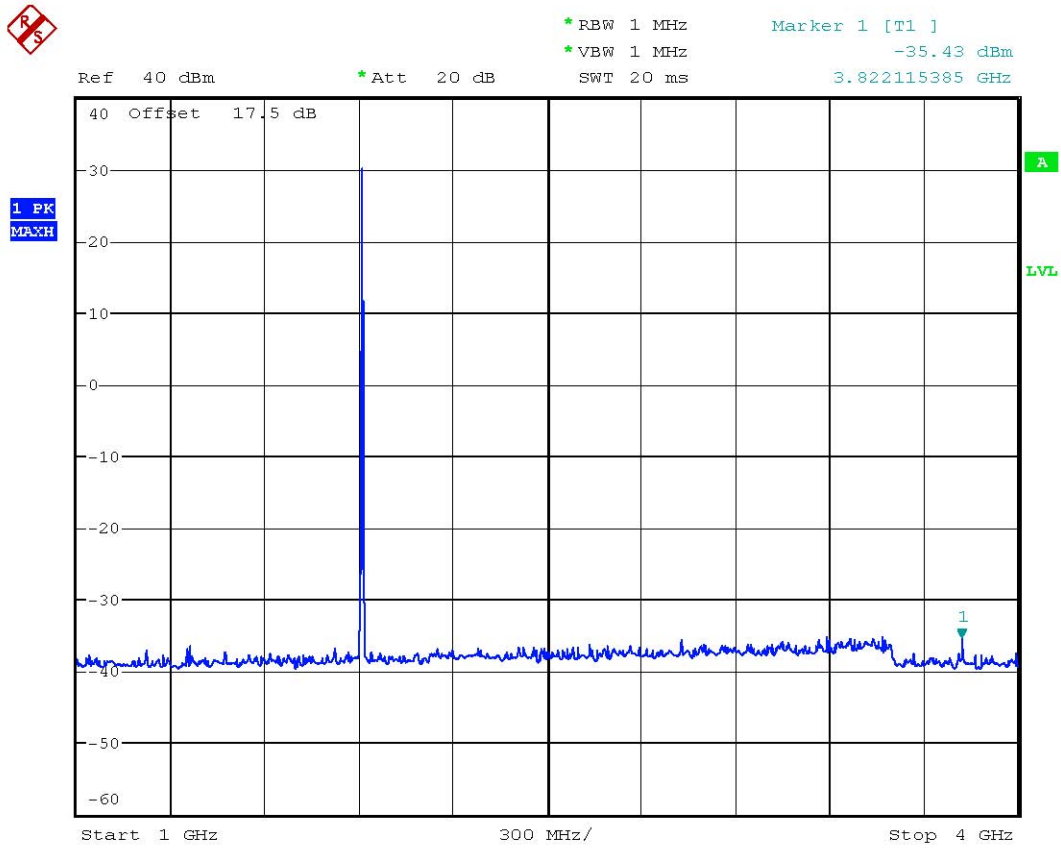

Registration number: W6M20707-8291-P-22/24
FCC ID: RPW-WIGO800I

Conducted Spurious Emission GSM-1900 CH810

Date: 19.JUL.2007 14:46:32