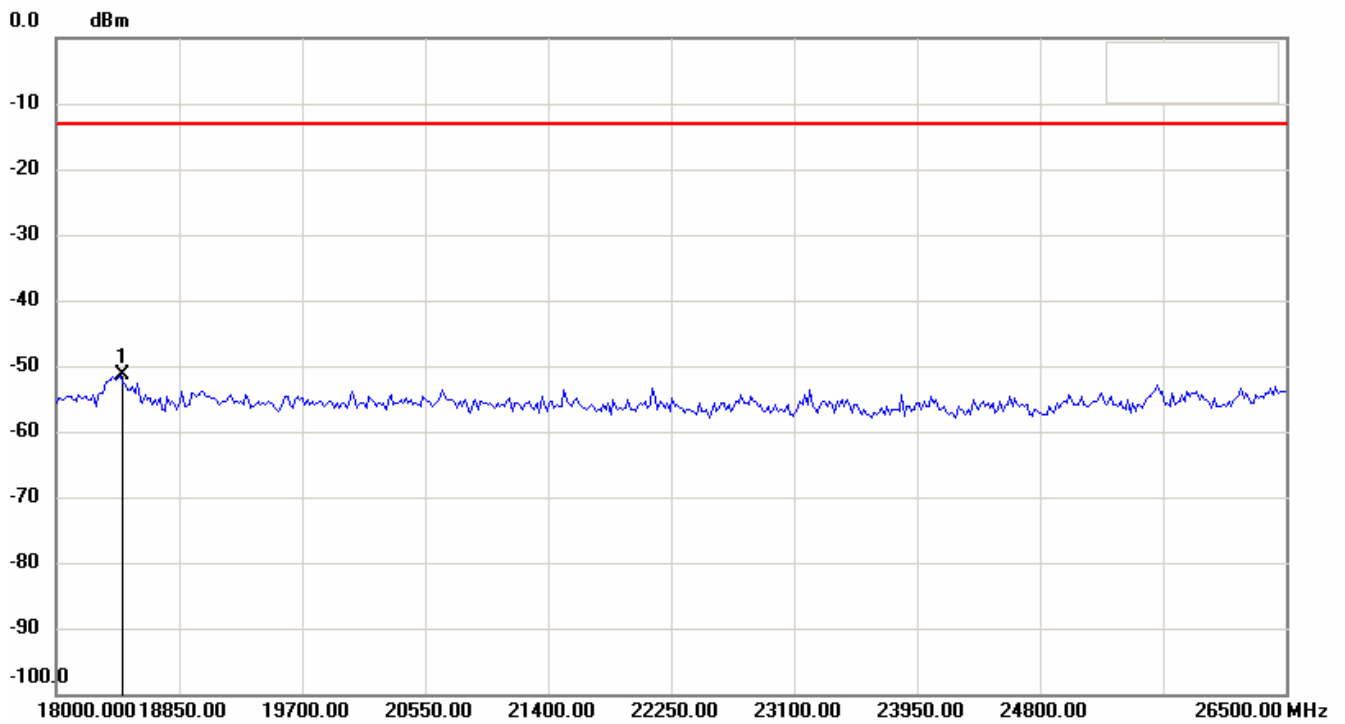

Registration number: W6M20707-8291-P-22/24
FCC ID: RPW-WIGO800I