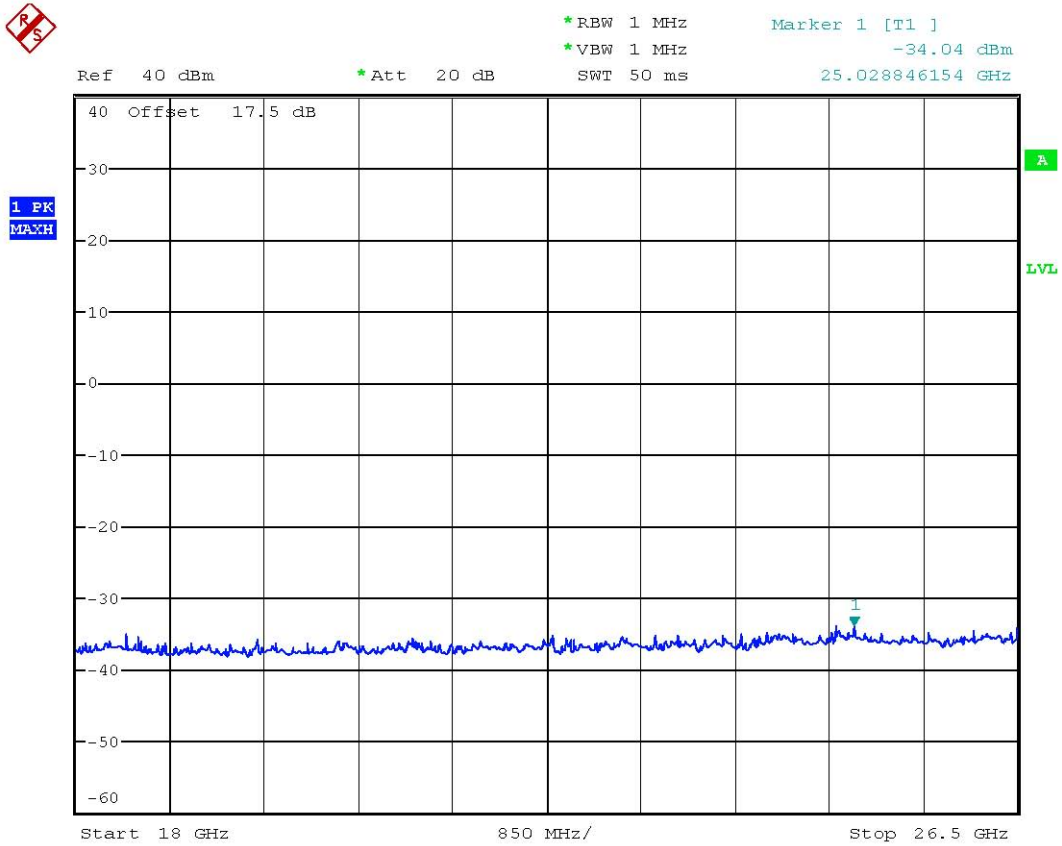

Registration number: W6M20707-8291-P-22/24
FCC ID: RPW-WIGO800I

Conducted Spurious Emission GSM-850 CH251

Date: 19.JUL.2007 13:42:49

Registration number: W6M20707-8291-P-22/24
FCC ID: RPW-WIGO800I

Conducted Spurious Emission GSM-850 CH251

Date: 19.JUL.2007 13:43:20

Registration number: W6M20707-8291-P-22/24
FCC ID: RPW-WIGO800I

Conducted Spurious Emission GSM-850 CH251

Date: 19.JUL.2007 13:44:08

Registration number: W6M20707-8291-P-22/24
FCC ID: RPW-WIGO800I

Conducted Spurious Emission GSM-850 CH251

Date: 19.JUL.2007 13:44:38

Registration number: W6M20707-8291-P-22/24
FCC ID: RPW-WIGO800I

Conducted Spurious Emission GSM-1900 CH512

Date: 19.JUL.2007 14:25:01

Registration number: W6M20707-8291-P-22/24
FCC ID: RPW-WIGO800I

Conducted Spurious Emission GSM-1900 CH512

Date: 19.JUL.2007 14:26:07

Registration number: W6M20707-8291-P-22/24
FCC ID: RPW-WIGO800I

Conducted Spurious Emission GSM-1900 CH512
Date: 19.JUL.2007 14:26:45