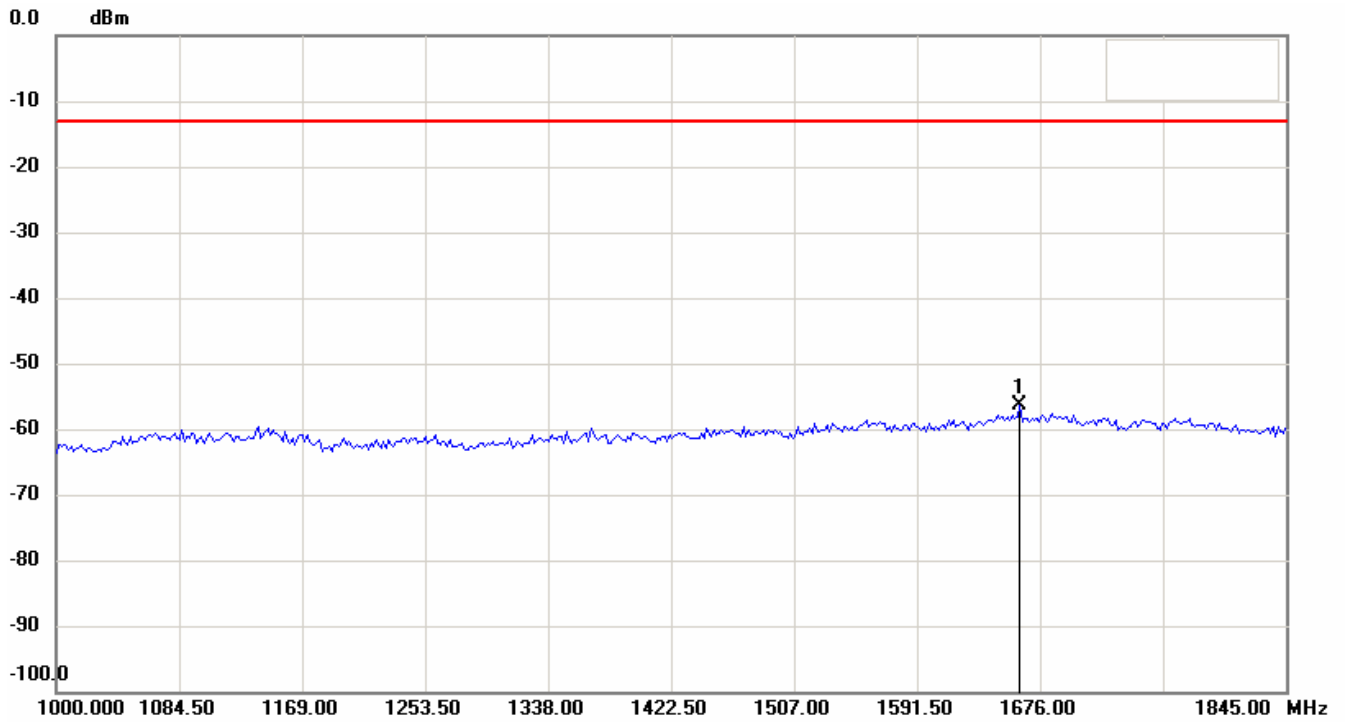

Registration number: W6M20707-8291-P-22/24
FCC ID: RPW-WIGO800I

Conducted Spurious Emission GSM-850 CH251

Date: 19.JUL.2007 13:42:49

Registration number: W6M20707-8291-P-22/24
FCC ID: RPW-WIGO800I

Conducted Spurious Emission GSM-850 CH251

Conducted Spurious Emission GSM-1900 CH512

Date: 19.JUL.2007 14:26:07

Registration number: W6M20707-8291-P-22/24
FCC ID: RPW-WIGO800I

Conducted Spurious Emission GSM-1900 CH512
Date: 19.JUL.2007 14:26:45

Antenna Polarization V

Registration number: W6M20707-8291-P-22/24
FCC ID: RPW-WIGO800I

Registration number: W6M20707-8291-P-22/24
FCC ID: RPW-WIGO800I

Registration number: W6M20707-8291-P-22/24
FCC ID: RPW-WIGO800I

Registration number: W6M20707-8291-P-22/24
FCC ID: RPW-WIGO800I

Antenna Polarization H(1900band _CH 810)

Registration number: W6M20707-8291-P-22/24
FCC ID: RPW-WIGO800I

Registration number: W6M20707-8291-P-22/24
FCC ID: RPW-WIGO800I