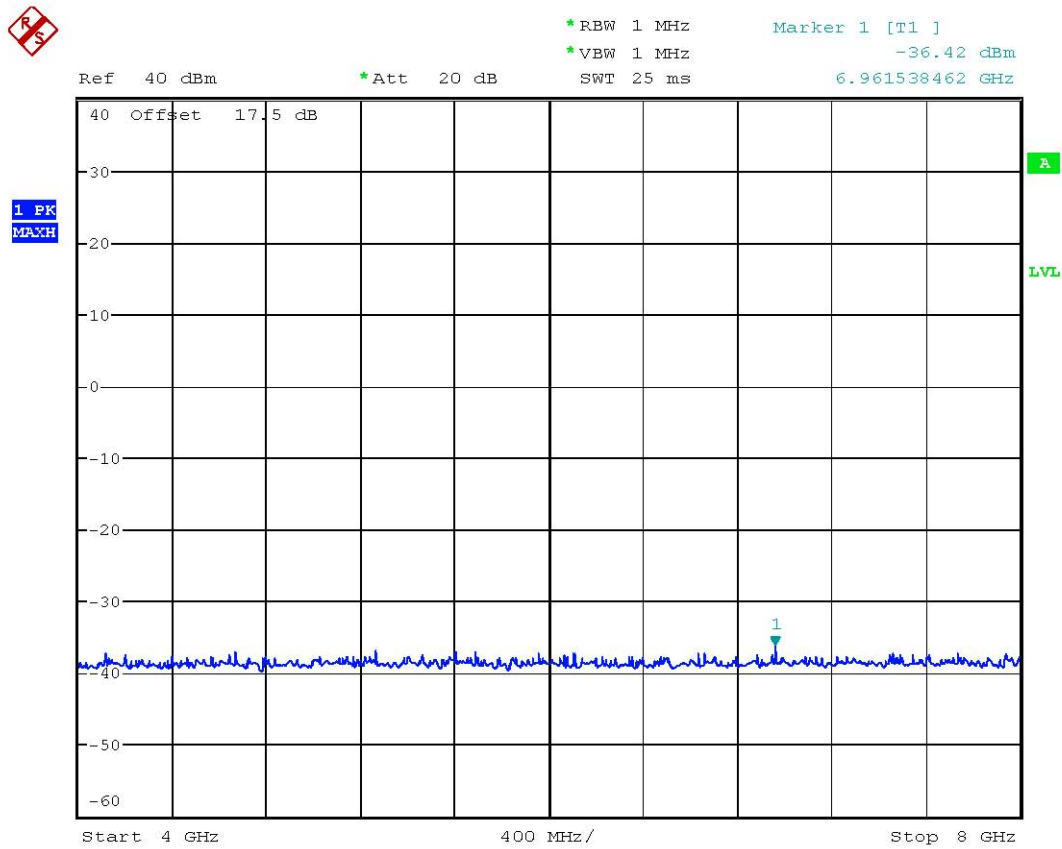

Date: 19.JUL.2007 13:43:20

Registration number: W6M20707-8291-P-22/24
FCC ID: RPW-WIGO800I

Conducted Spurious Emission GSM-850 CH251

Date: 19.JUL.2007 13:44:08

Registration number: W6M20707-8291-P-22/24
FCC ID: RPW-WIGO800I

Conducted Spurious Emission GSM-850 CH251

Date: 19.JUL.2007 13:44:38

Registration number: W6M20707-8291-P-22/24
FCC ID: RPW-WIGO800I

Conducted Spurious Emission GSM-1900 CH512

Date: 19.JUL.2007 14:25:01

Registration number: W6M20707-8291-P-22/24
FCC ID: RPW-WIGO800I

Conducted Spurious Emission GSM-1900 CH512

Date: 19.JUL.2007 14:26:07

Registration number: W6M20707-8291-P-22/24
FCC ID: RPW-WIGO800I

Conducted Spurious Emission GSM-1900 CH512
Date: 19.JUL.2007 14:26:45

Registration number: W6M20707-8291-P-22/24
FCC ID: RPW-WIGO800I

Conducted Spurious Emission GSM-1900 CH512
Date: 19.JUL.2007 14:27:17

Registration number: W6M20707-8291-P-22/24
FCC ID: RPW-WIGO800I

Conducted Spurious Emission GSM-1900 CH512
Date: 19.JUL.2007 14:27:40