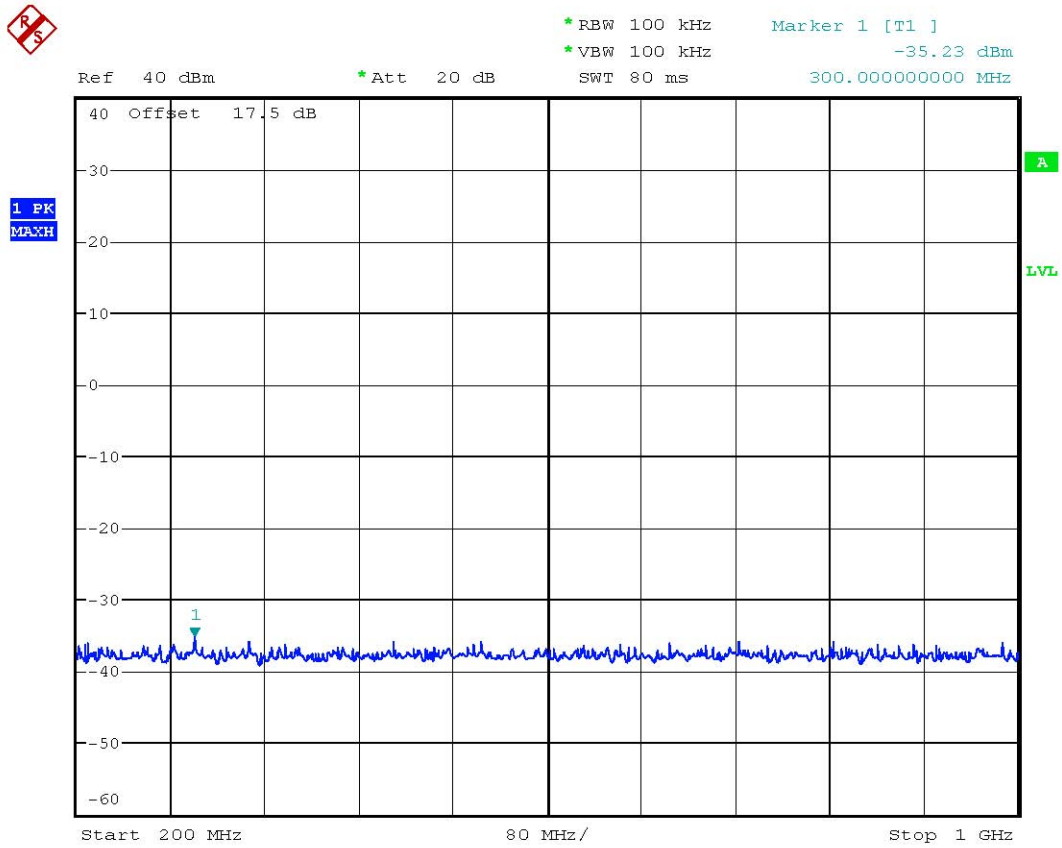

Registration number: W6M20707-8291-P-22/24
FCC ID: RPW-WIGO800I

Conducted Spurious Emission GSM-1900 CH810

Date: 19.JUL.2007 14:45:24