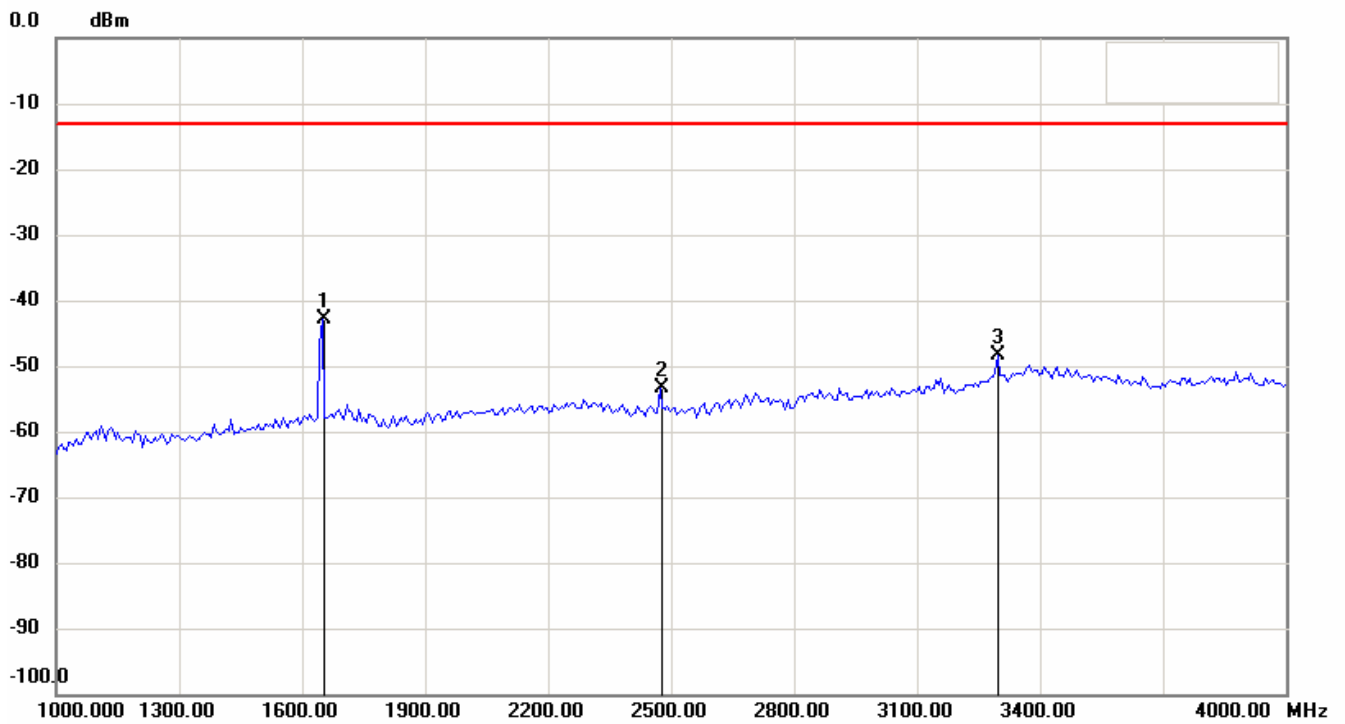

Registration number: W6M20707-8291-P-22/24
FCC ID: RPW-WIGO800I