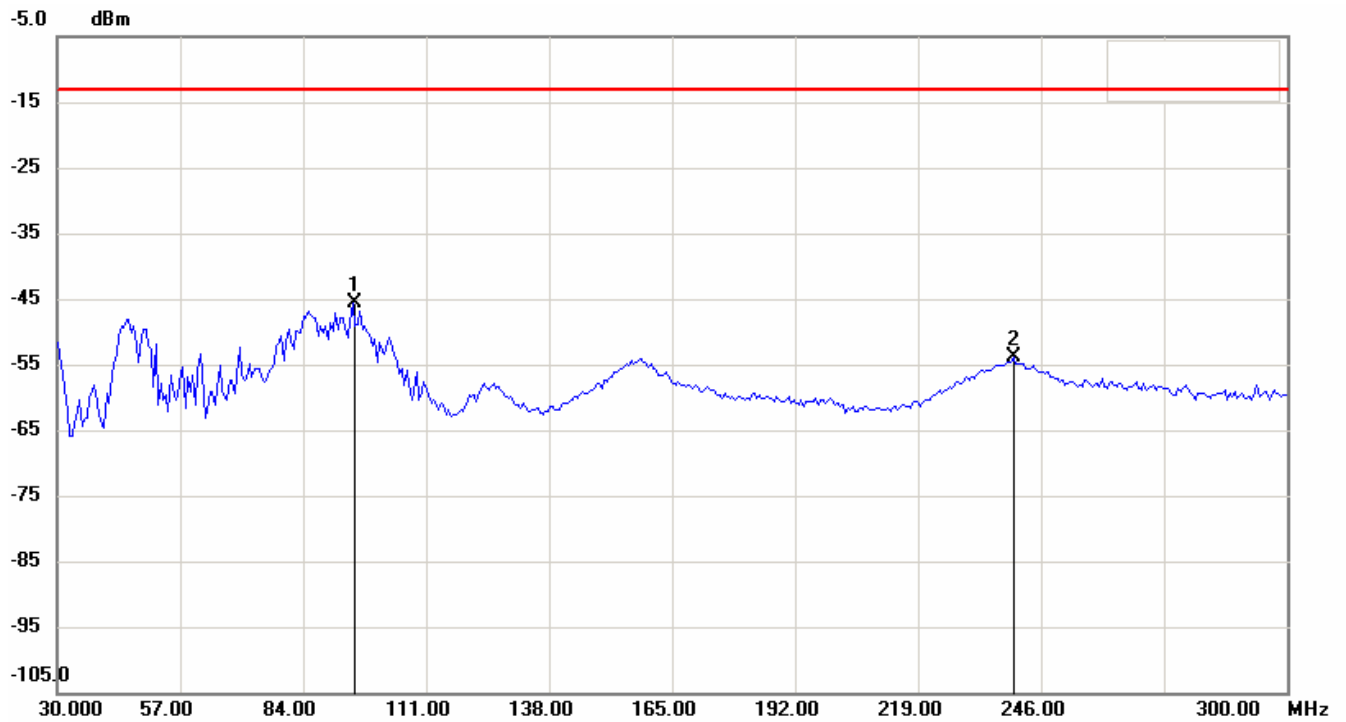

Registration number: W6M20707-8291-P-22/24
FCC ID: RPW-WIGO800I

Antenna Polarization V