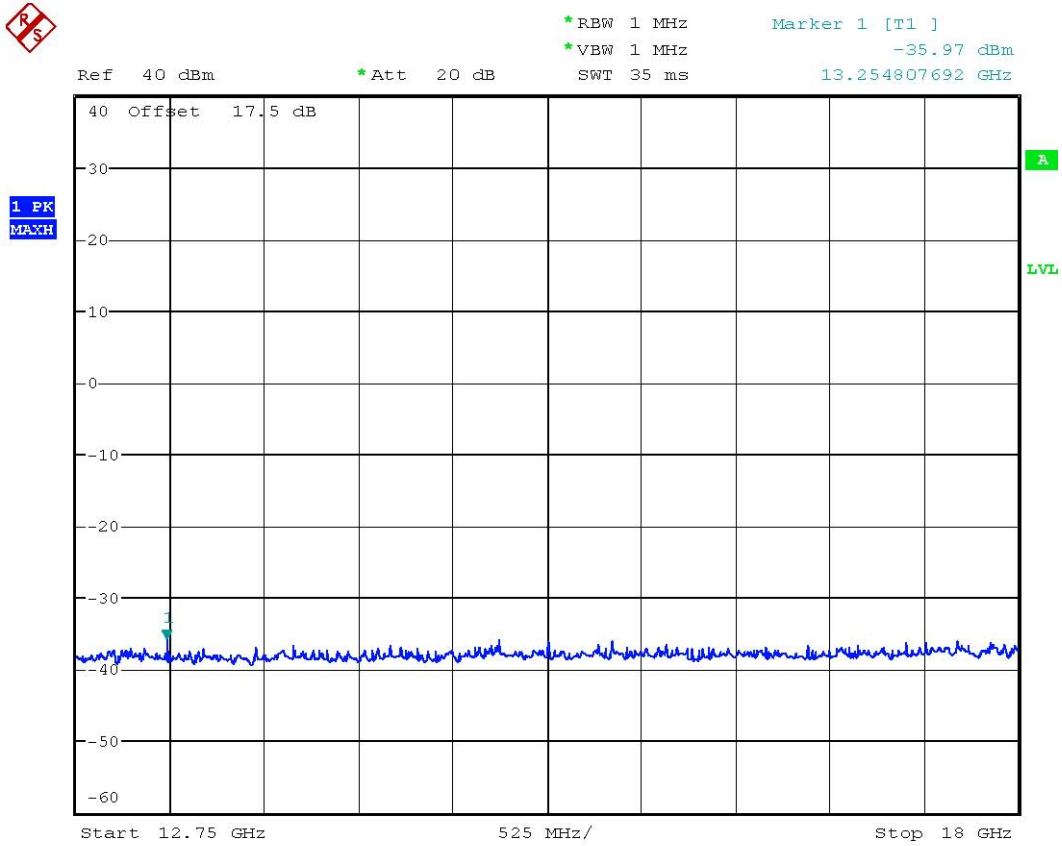

Registration number: W6M20707-8291-P-22/24
FCC ID: RPW-WIGO800I

Conducted Spurious Emission GSM-1900 CH661

Date: 19.JUL.2007 14:33:43