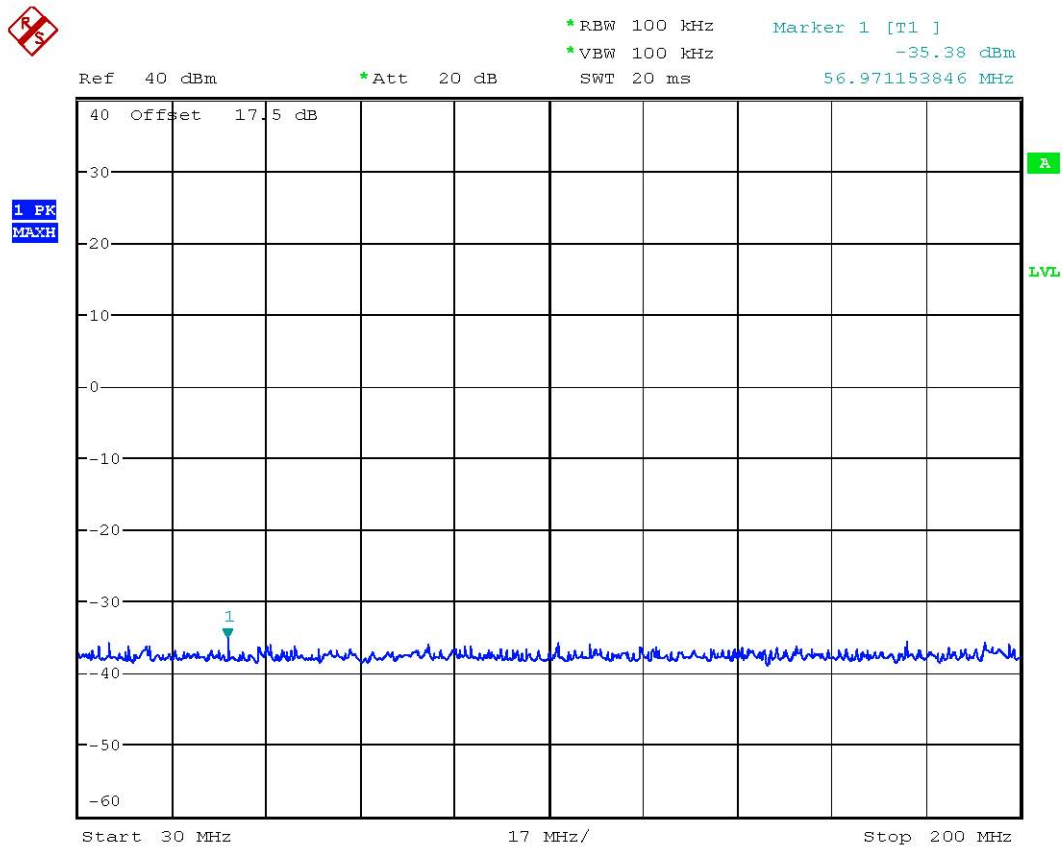

Registration number: W6M20707-8291-P-22/24
FCC ID: RPW-WIGO800I

Conducted Spurious Emission GSM-850 CH251

Date: 19.JUL.2007 13:42:49

Registration number: W6M20707-8291-P-22/24
FCC ID: RPW-WIGO800I

Conducted Spurious Emission GSM-850 CH251

Date: 19.JUL.2007 13:43:20

Registration number: W6M20707-8291-P-22/24
FCC ID: RPW-WIGO800I

Conducted Spurious Emission GSM-850 CH251

Date: 19.JUL.2007 13:44:08

Registration number: W6M20707-8291-P-22/24
FCC ID: RPW-WIGO800I

Conducted Spurious Emission GSM-850 CH251

Date: 19.JUL.2007 13:44:38

Registration number: W6M20707-8291-P-22/24
FCC ID: RPW-WIGO800I

Conducted Spurious Emission GSM-1900 CH512

Date: 19.JUL.2007 14:25:01

Registration number: W6M20707-8291-P-22/24
FCC ID: RPW-WIGO800I

Conducted Spurious Emission GSM-1900 CH512

Date: 19.JUL.2007 14:26:07

Registration number: W6M20707-8291-P-22/24
FCC ID: RPW-WIGO800I

Conducted Spurious Emission GSM-1900 CH512
Date: 19.JUL.2007 14:26:45