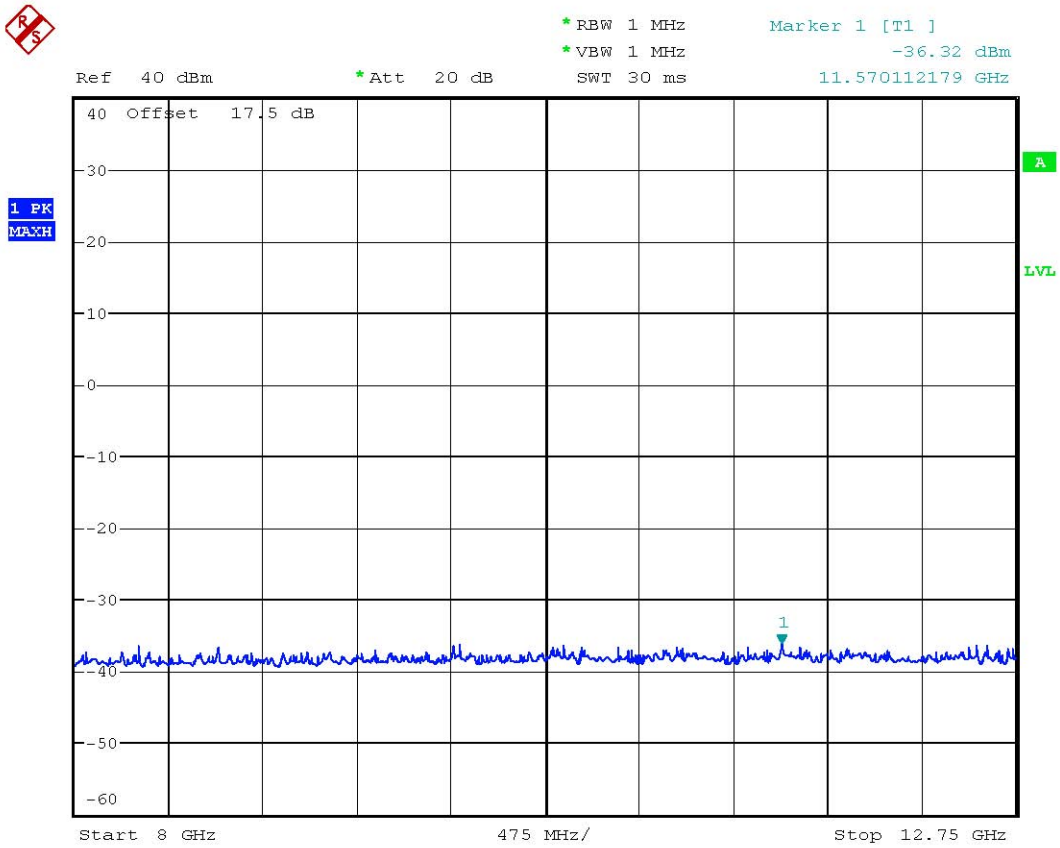

Date: 19.JUL.2007 14:45:24

Registration number: W6M20707-8291-P-22/24
FCC ID: RPW-WIGO800I

Conducted Spurious Emission GSM-1900 CH810

Date: 19.JUL.2007 14:46:32

Registration number: W6M20707-8291-P-22/24
FCC ID: RPW-WIGO800I

Conducted Spurious Emission GSM-1900 CH810
Date: 19.JUL.2007 14:47:10

Registration number: W6M20707-8291-P-22/24
FCC ID: RPW-WIGO800I

Conducted Spurious Emission GSM-1900 CH810
Date: 19.JUL.2007 14:47:29