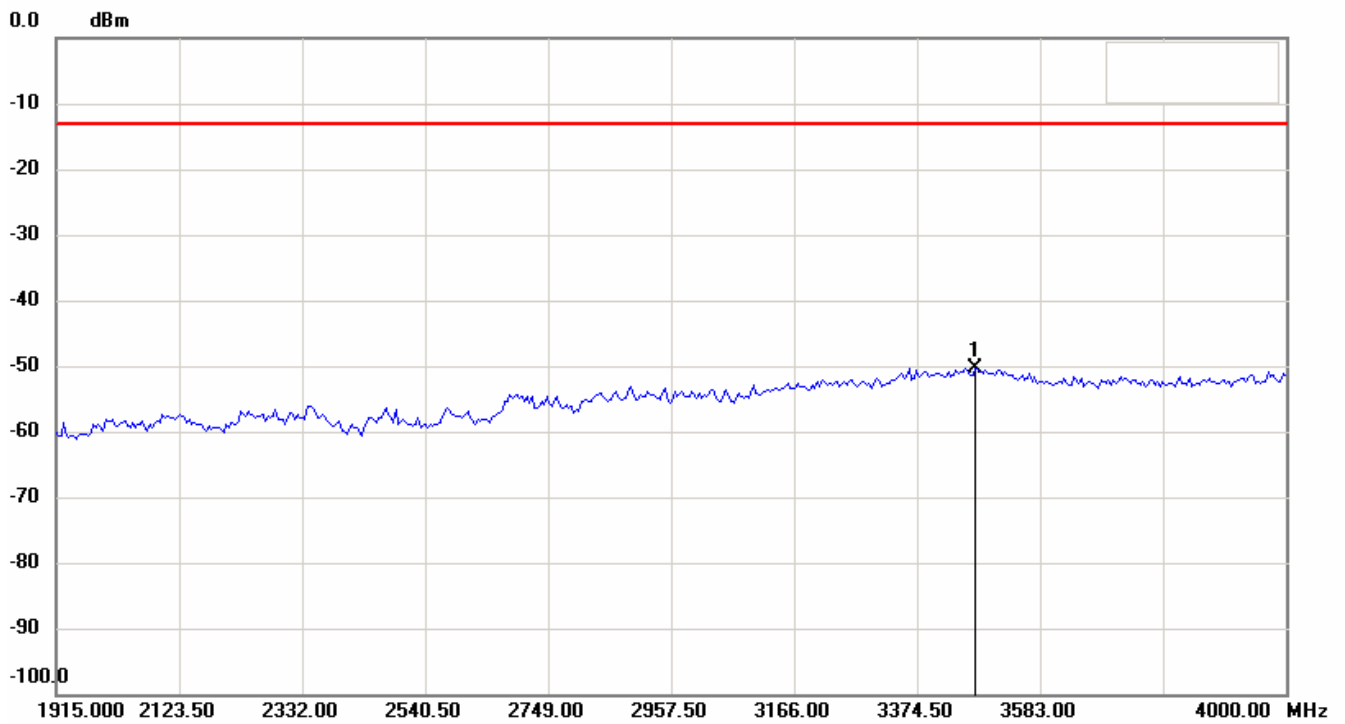

Registration number: W6M20707-8291-P-22/24
FCC ID: RPW-WIGO800I

Conducted Spurious Emission GSM-850 CH251

Date: 19.JUL.2007 13:42:49

Registration number: W6M20707-8291-P-22/24
FCC ID: RPW-WIGO800I

Conducted Spurious Emission GSM-850 CH251

Conducted Spurious Emission GSM-1900 CH512

Date: 19.JUL.2007 14:26:07

Registration number: W6M20707-8291-P-22/24
FCC ID: RPW-WIGO800I

Conducted Spurious Emission GSM-1900 CH512
Date: 19.JUL.2007 14:26:45

Registration number: W6M20707-8291-P-22/24
FCC ID: RPW-WIGO800I

Antenna Polarization H(1900band _CH 810)

Registration number: W6M20707-8291-P-22/24
FCC ID: RPW-WIGO800I

Registration number: W6M20707-8291-P-22/24
FCC ID: RPW-WIGO800I

Registration number: W6M20707-8291-P-22/24
FCC ID: RPW-WIGO800I

Registration number: W6M20707-8291-P-22/24
FCC ID: RPW-WIGO800I

Antenna Polarization V

Registration number: W6M20707-8291-P-22/24
FCC ID: RPW-WIGO800I