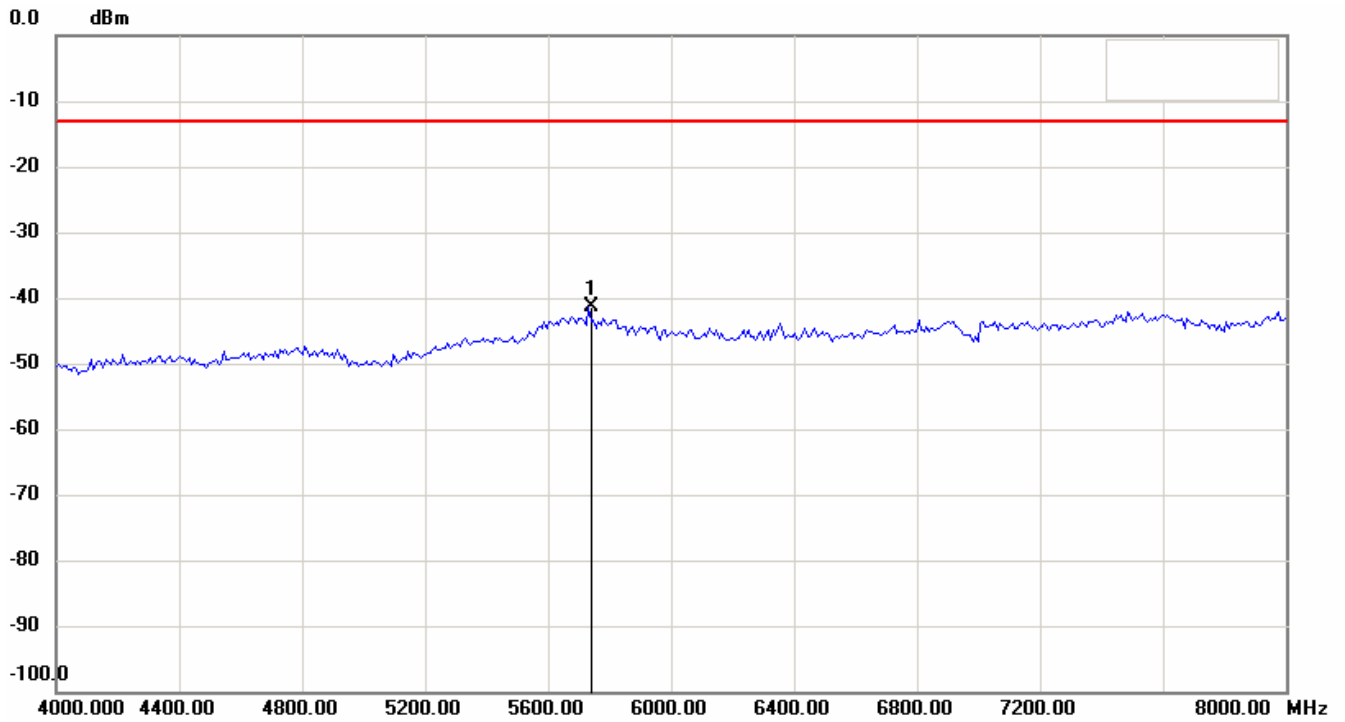

Registration number: W6M20707-8291-P-22/24
FCC ID: RPW-WIGO800I