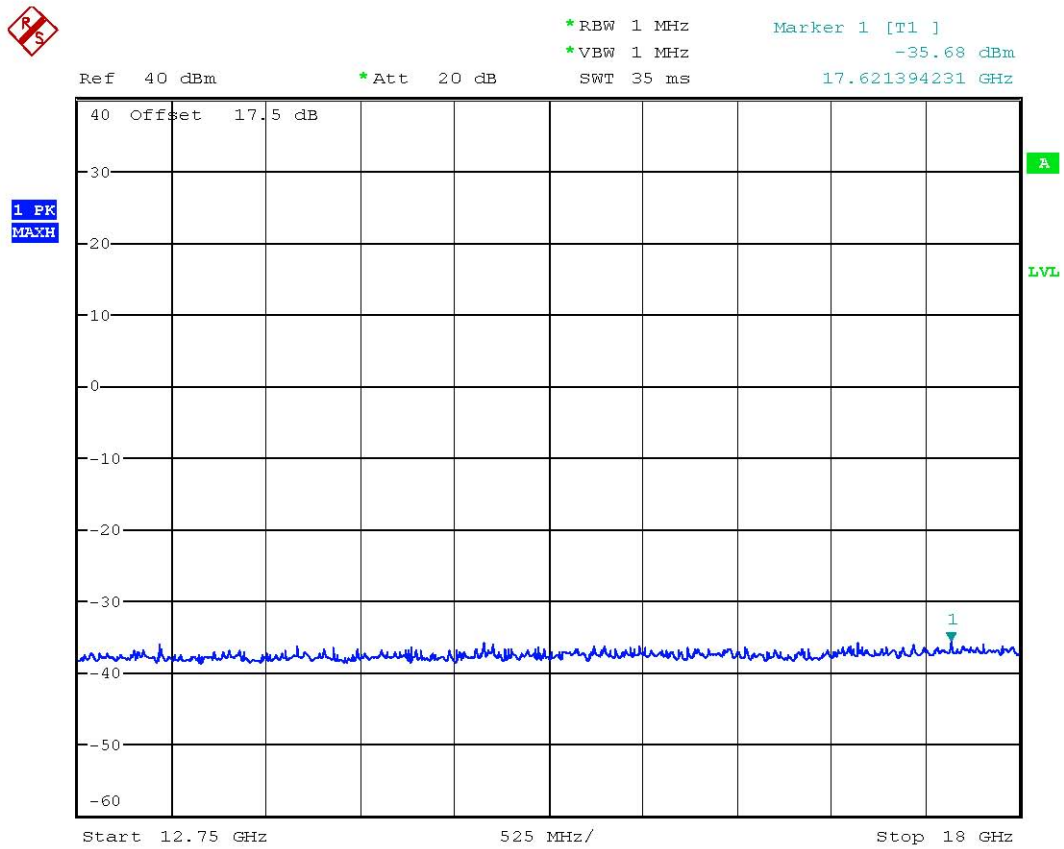

Registration number: W6M20707-8291-P-22/24
FCC ID: RPW-WIGO800I

Conducted Spurious Emission GSM-850 CH251

Date: 19.JUL.2007 13:42:49

Registration number: W6M20707-8291-P-22/24
FCC ID: RPW-WIGO800I

Conducted Spurious Emission GSM-850 CH251

Date: 19.JUL.2007 13:43:20

Registration number: W6M20707-8291-P-22/24
FCC ID: RPW-WIGO800I

Conducted Spurious Emission GSM-850 CH251

Date: 19.JUL.2007 13:44:08

Registration number: W6M20707-8291-P-22/24
FCC ID: RPW-WIGO800I

Conducted Spurious Emission GSM-850 CH251

Date: 19.JUL.2007 13:44:38

Registration number: W6M20707-8291-P-22/24
FCC ID: RPW-WIGO800I

Conducted Spurious Emission GSM-1900 CH512

Date: 19.JUL.2007 14:25:01

Registration number: W6M20707-8291-P-22/24
FCC ID: RPW-WIGO800I

Conducted Spurious Emission GSM-1900 CH512

Date: 19.JUL.2007 14:26:07

Registration number: W6M20707-8291-P-22/24
FCC ID: RPW-WIGO800I

Conducted Spurious Emission GSM-1900 CH512
Date: 19.JUL.2007 14:26:45