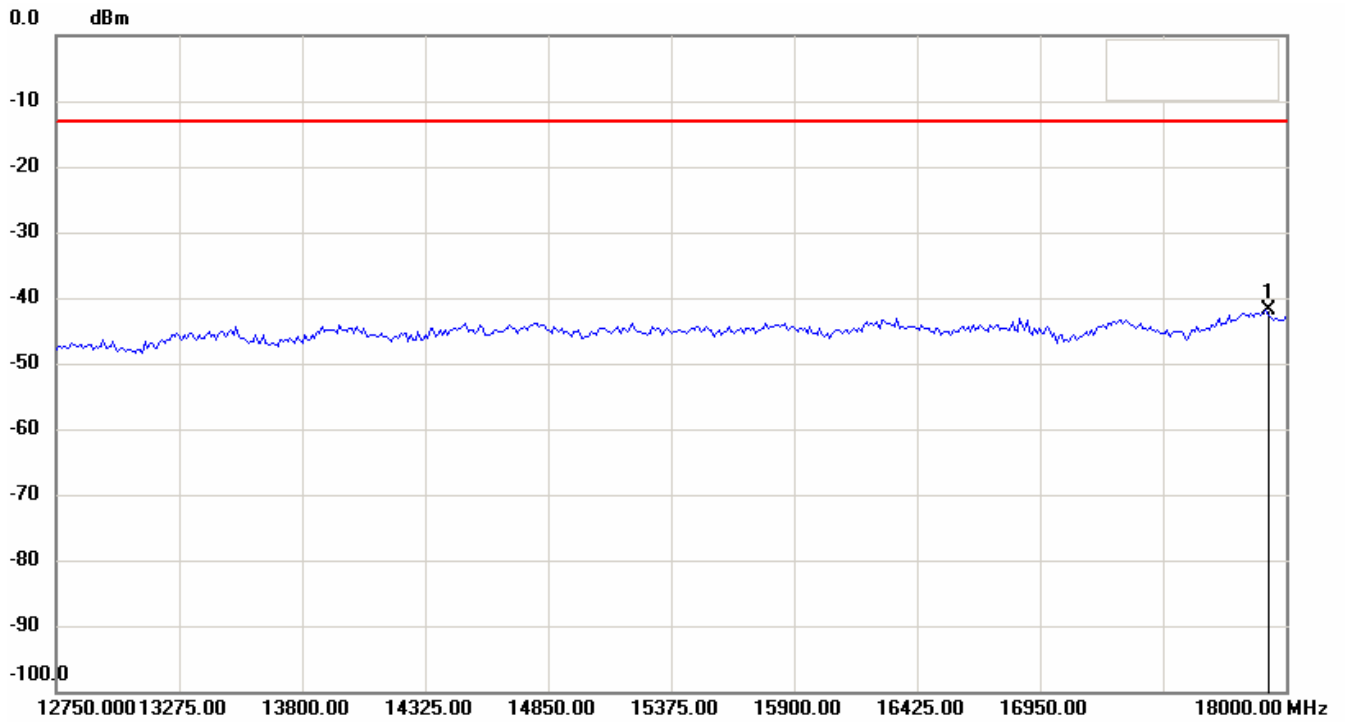

Registration number: W6M20707-8291-P-22/24
FCC ID: RPW-WIGO800I