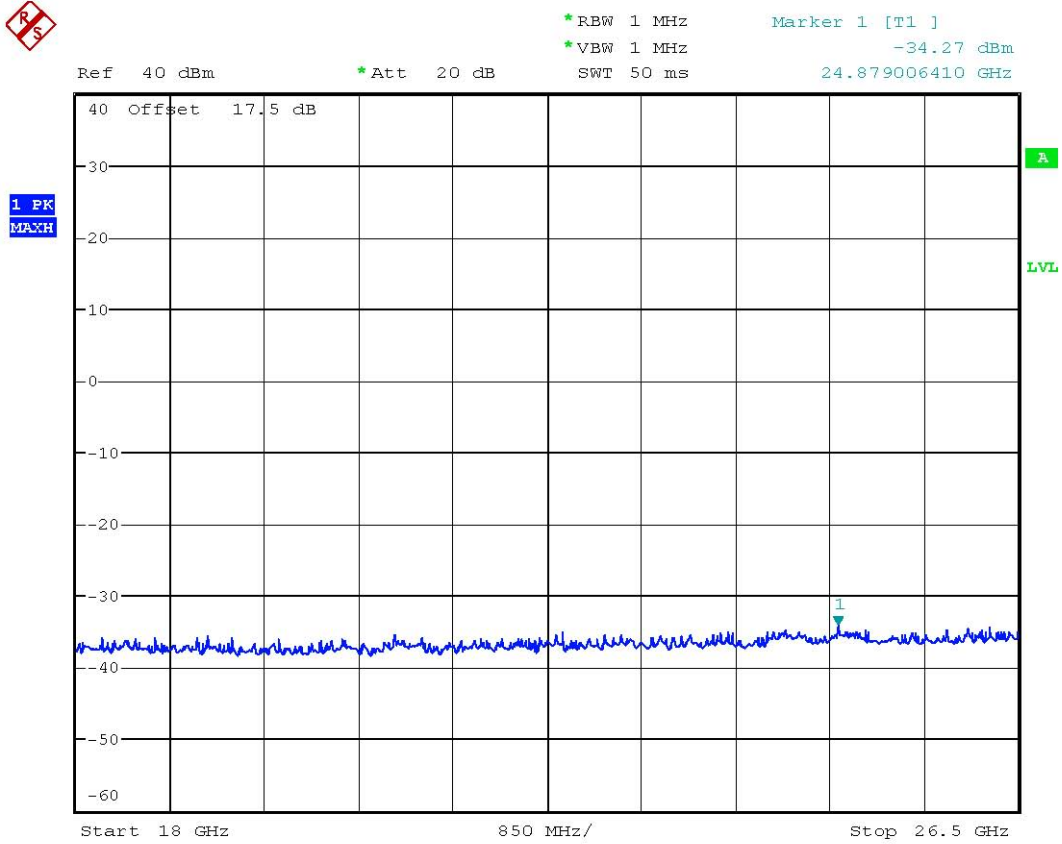

Registration number: W6M20707-8291-P-22/24
FCC ID: RPW-WIGO800I

Conducted Spurious Emission GSM-1900 CH661
Date: 19.JUL.2007 14:34:07