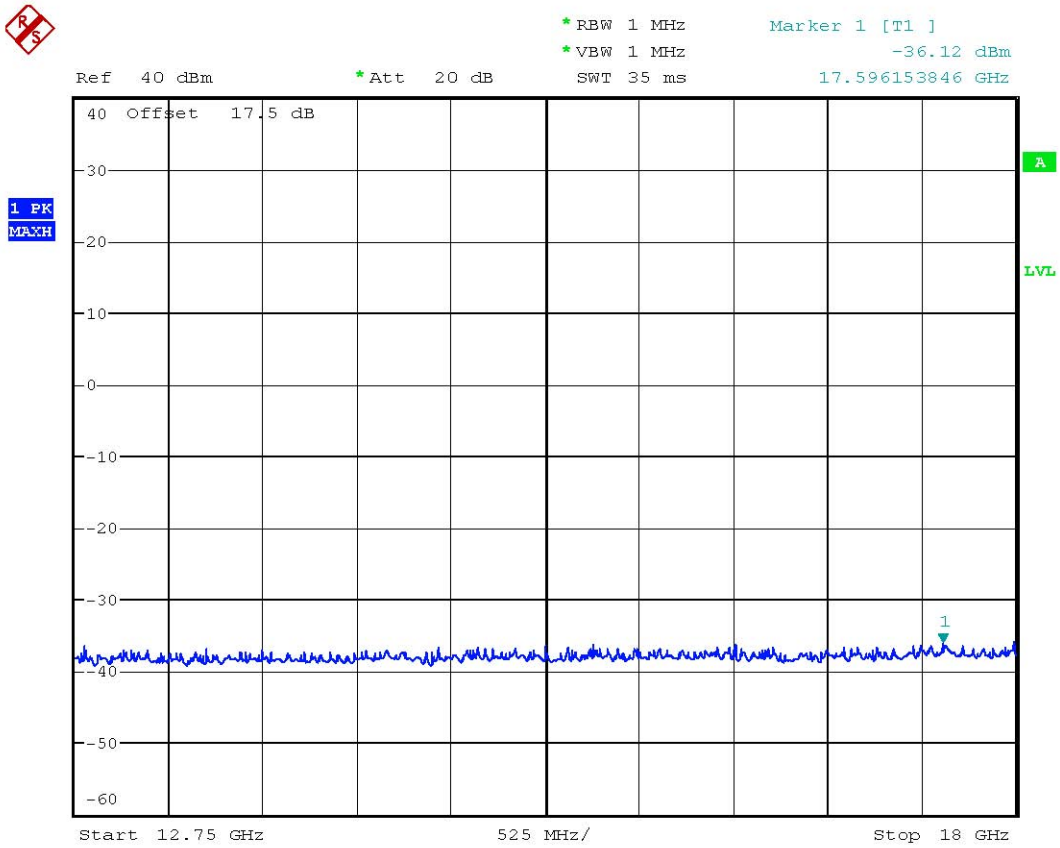

Registration number: W6M20707-8291-P-22/24
FCC ID: RPW-WIGO800I

Conducted Spurious Emission GSM-1900 CH810
Date: 19.JUL.2007 14:47:51