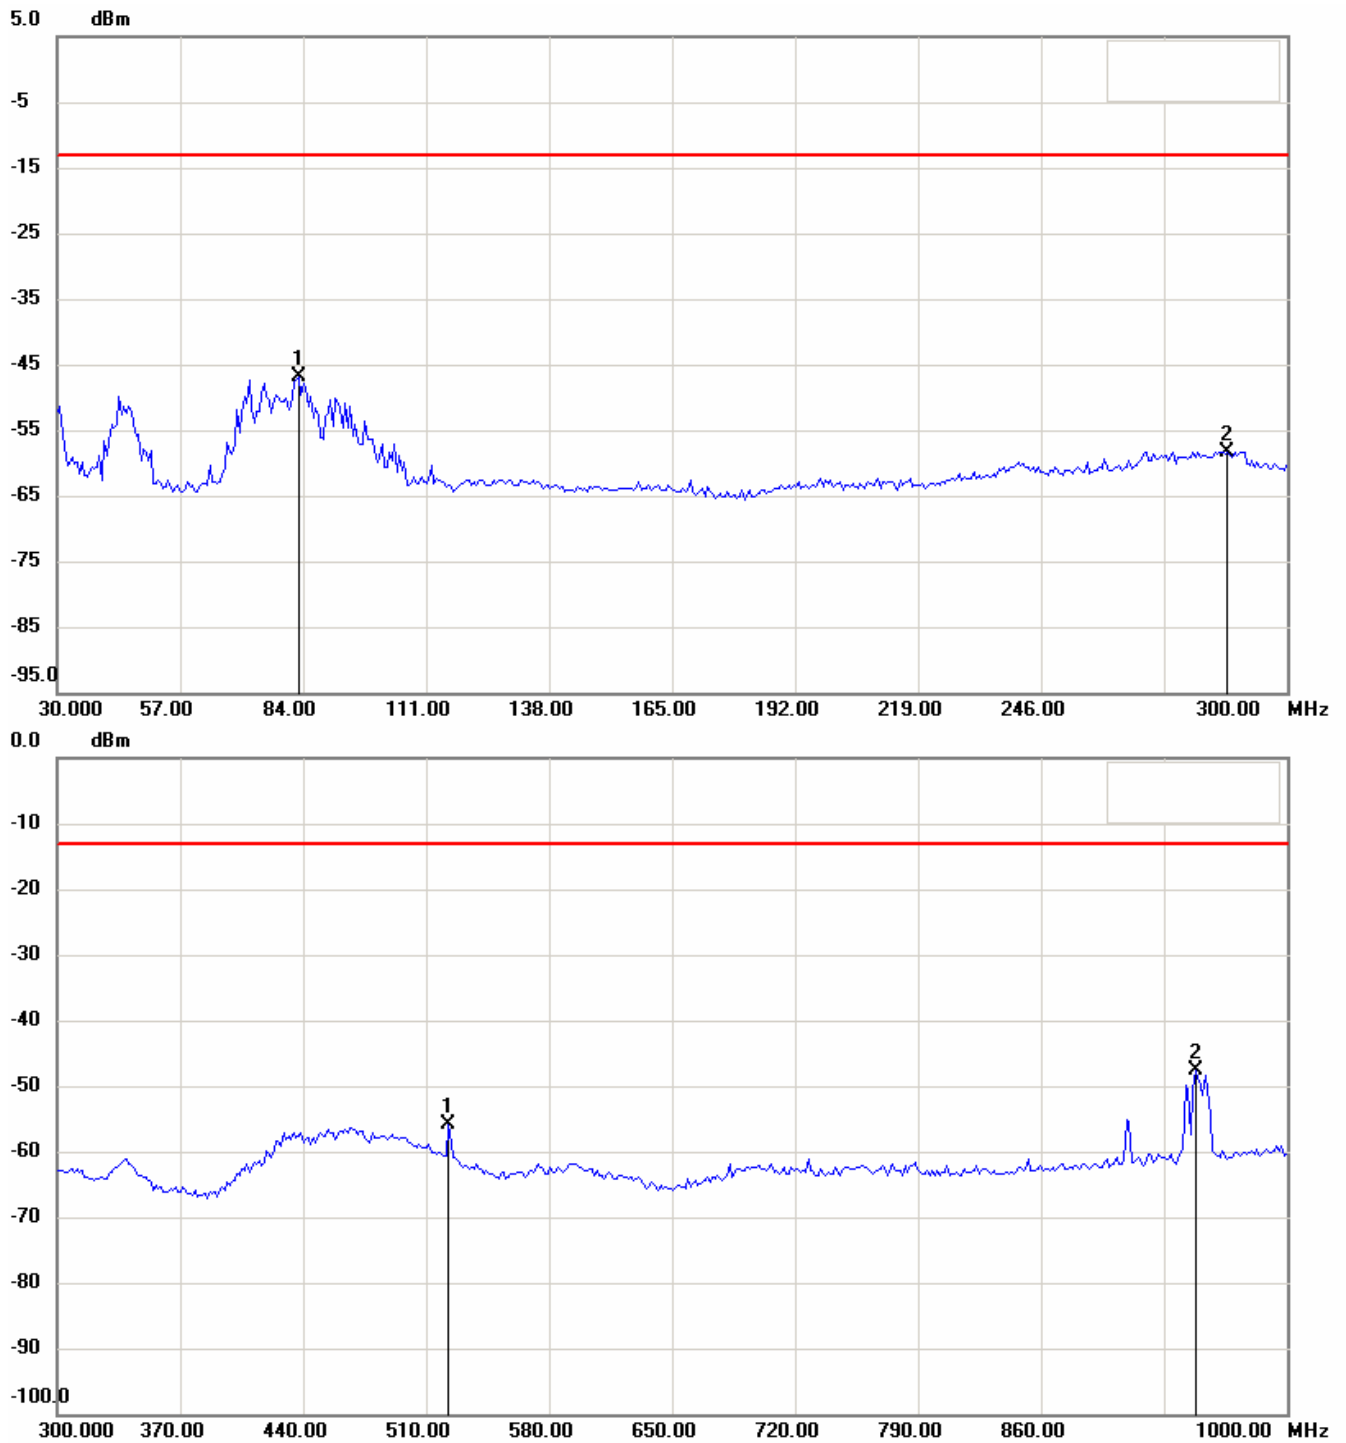

Registration number: W6M20707-8291-P-22/24
FCC ID: RPW-WIGO800I

Antenna Polarization V