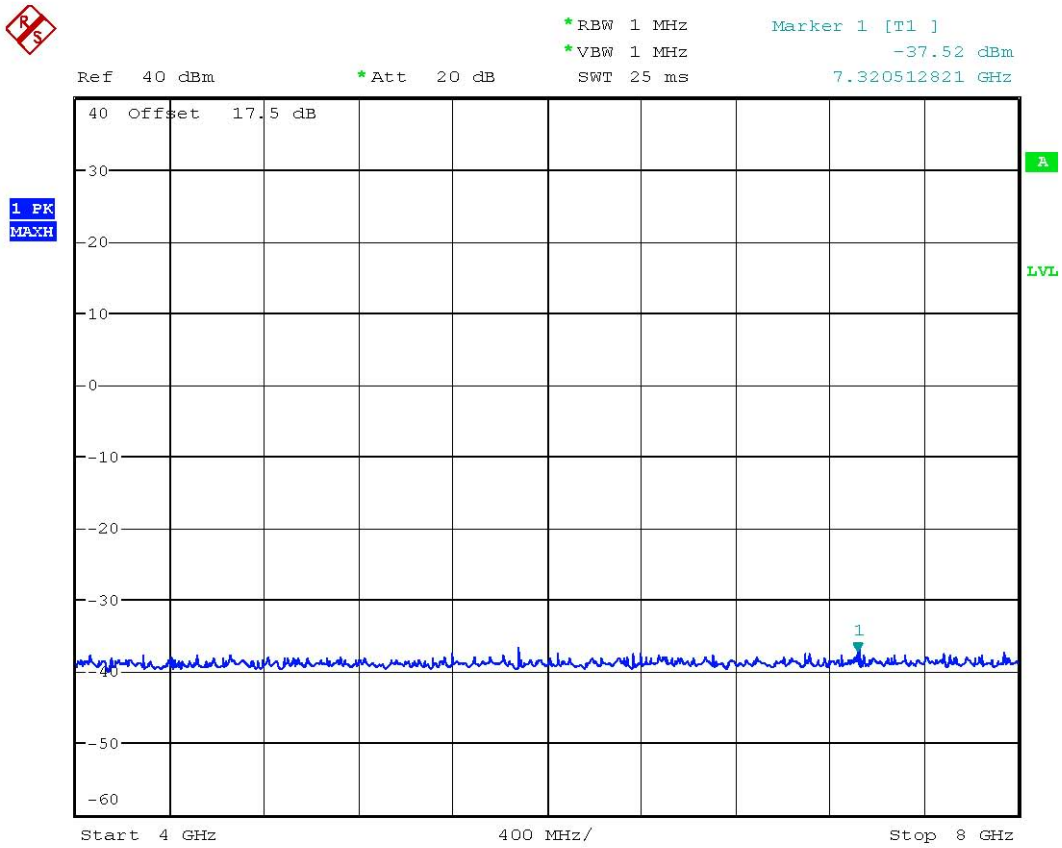

Date: 19.JUL.2007 14:31:18

Registration number: W6M20707-8291-P-22/24
 FCC ID: RPW-WIGO800I

Conducted Spurious Emission GSM-1900 CH661

Date: 19.JUL.2007 14:32:16

Registration number: W6M20707-8291-P-22/24
FCC ID: RPW-WIGO800I

Conducted Spurious Emission GSM-1900 CH661

Date: 19.JUL.2007 14:32:54

Registration number: W6M20707-8291-P-22/24
 FCC ID: RPW-WIGO800I

Conducted Spurious Emission GSM-1900 CH661

Date: 19.JUL.2007 14:33:19