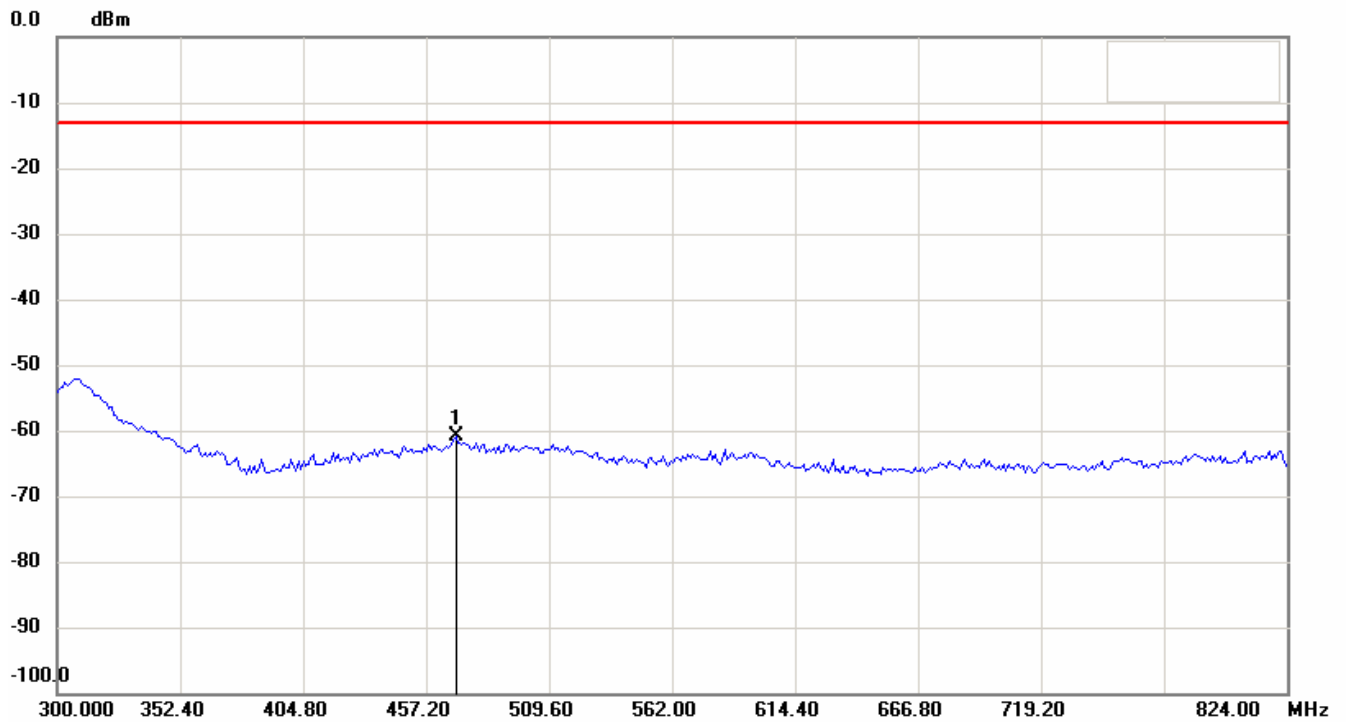

Registration number: W6M20707-8291-P-22/24
FCC ID: RPW-WIGO800I

Antenna Polarization H(850band _CH 188)