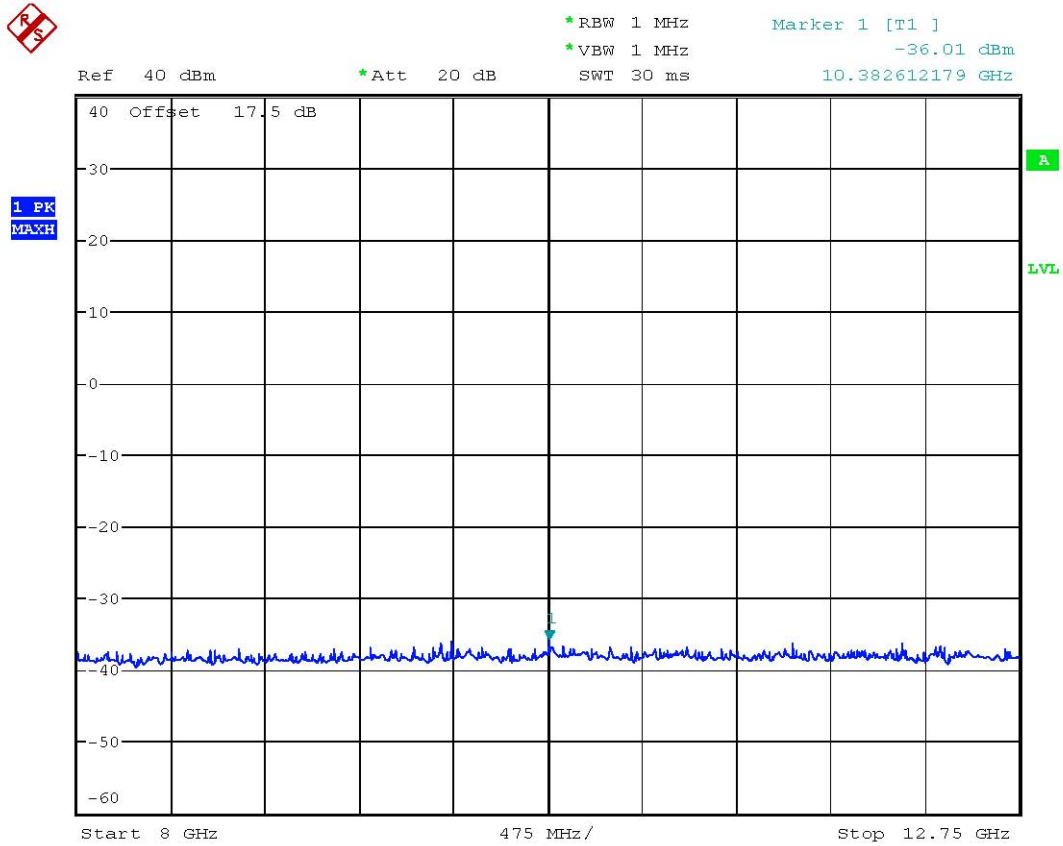

Date: 19.JUL.2007 13:43:20

Registration number: W6M20707-8291-P-22/24
FCC ID: RPW-WIGO800I

Conducted Spurious Emission GSM-850 CH251

Date: 19.JUL.2007 13:44:08

Registration number: W6M20707-8291-P-22/24
FCC ID: RPW-WIGO800I

Conducted Spurious Emission GSM-850 CH251

Date: 19.JUL.2007 13:44:38

Registration number: W6M20707-8291-P-22/24
FCC ID: RPW-WIGO800I

Conducted Spurious Emission GSM-1900 CH512

Date: 19.JUL.2007 14:25:01

Registration number: W6M20707-8291-P-22/24
FCC ID: RPW-WIGO800I

Conducted Spurious Emission GSM-1900 CH512

Date: 19.JUL.2007 14:26:07

Registration number: W6M20707-8291-P-22/24
FCC ID: RPW-WIGO800I

Conducted Spurious Emission GSM-1900 CH512
Date: 19.JUL.2007 14:26:45

Registration number: W6M20707-8291-P-22/24
FCC ID: RPW-WIGO800I

Conducted Spurious Emission GSM-1900 CH512
Date: 19.JUL.2007 14:27:17

Registration number: W6M20707-8291-P-22/24
FCC ID: RPW-WIGO800I

Conducted Spurious Emission GSM-1900 CH512
Date: 19.JUL.2007 14:27:40