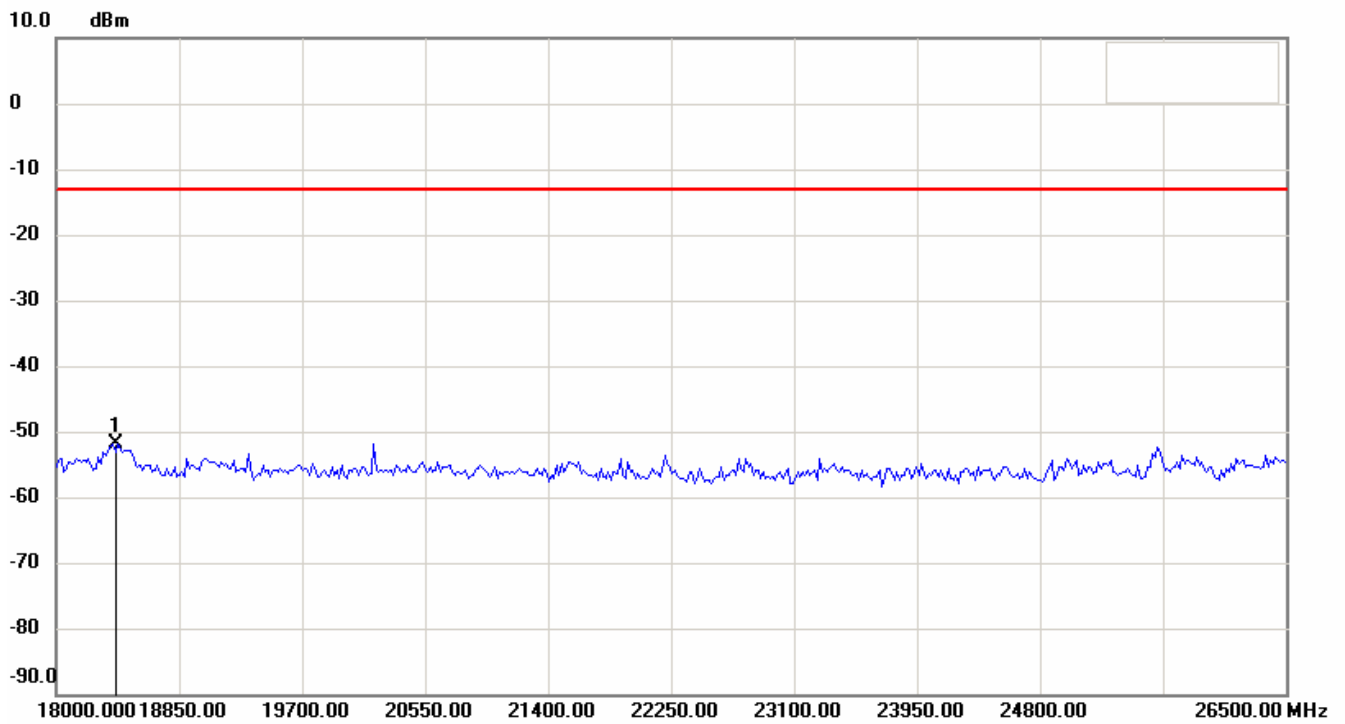

Registration number: W6M20707-8291-P-22/24
FCC ID: RPW-WIGO800I