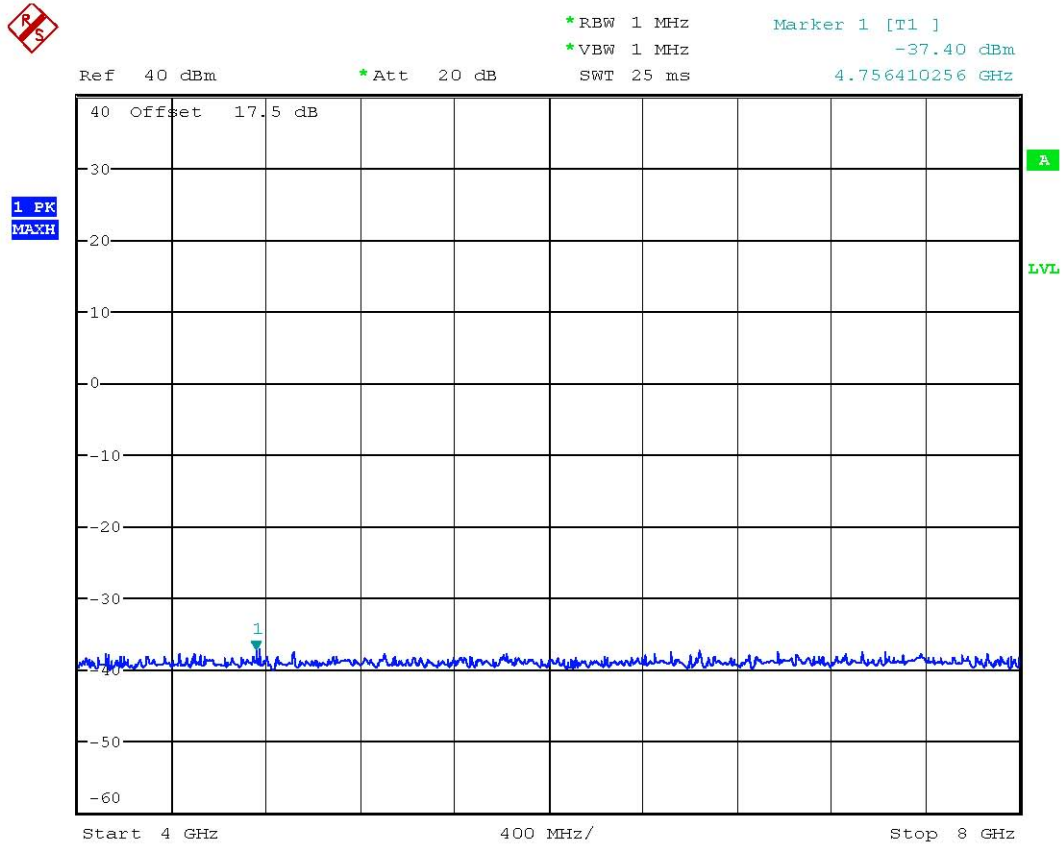

Registration number: W6M20707-8291-P-22/24
FCC ID: RPW-WIGO800I

Conducted Spurious Emission GSM-850 CH251

Date: 19.JUL.2007 13:42:49

Registration number: W6M20707-8291-P-22/24
FCC ID: RPW-WIGO800I

Conducted Spurious Emission GSM-850 CH251

Date: 19.JUL.2007 13:43:20

Registration number: W6M20707-8291-P-22/24
FCC ID: RPW-WIGO800I

Conducted Spurious Emission GSM-850 CH251

Date: 19.JUL.2007 13:44:08

Registration number: W6M20707-8291-P-22/24
FCC ID: RPW-WIGO800I

Conducted Spurious Emission GSM-850 CH251

Date: 19.JUL.2007 13:44:38

Registration number: W6M20707-8291-P-22/24
FCC ID: RPW-WIGO800I

Conducted Spurious Emission GSM-1900 CH512

Date: 19.JUL.2007 14:25:01

Registration number: W6M20707-8291-P-22/24
FCC ID: RPW-WIGO800I

Conducted Spurious Emission GSM-1900 CH512

Date: 19.JUL.2007 14:26:07

Registration number: W6M20707-8291-P-22/24
FCC ID: RPW-WIGO800I

Conducted Spurious Emission GSM-1900 CH512
Date: 19.JUL.2007 14:26:45