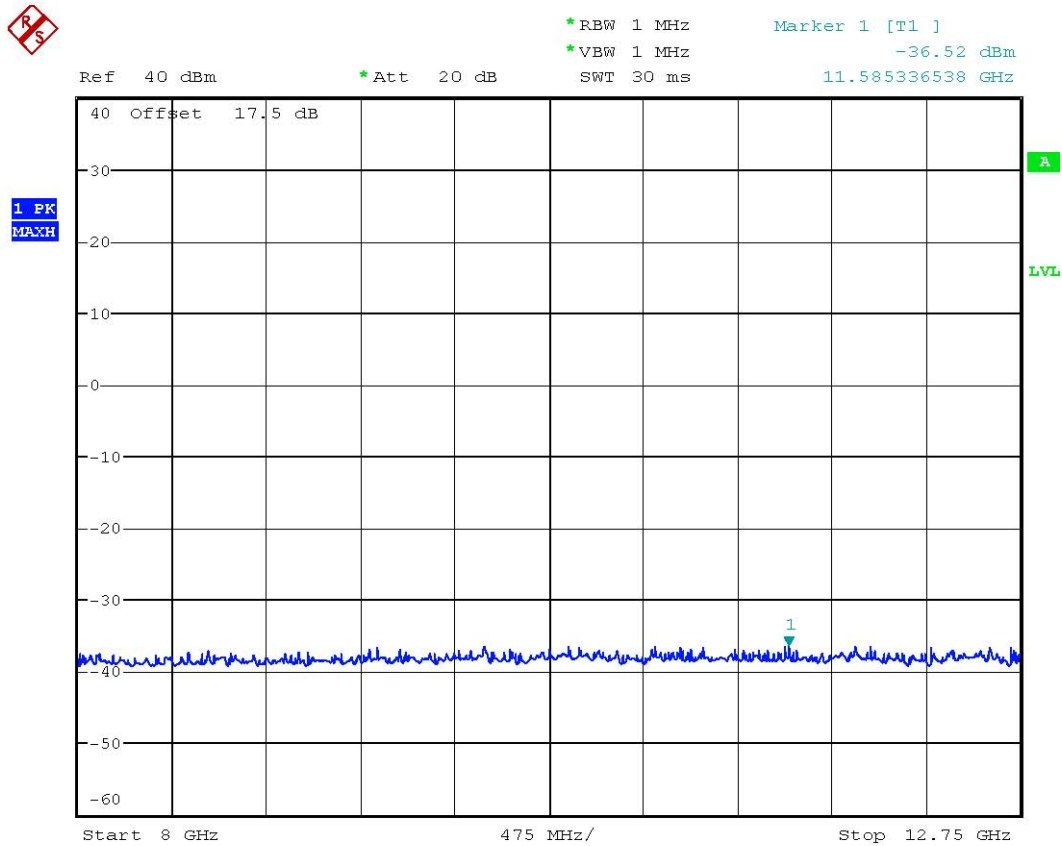

Date: 19.JUL.2007 14:31:18

Registration number: W6M20707-8291-P-22/24
 FCC ID: RPW-WIGO800I

Conducted Spurious Emission GSM-1900 CH661

Date: 19.JUL.2007 14:32:16

Registration number: W6M20707-8291-P-22/24
FCC ID: RPW-WIGO800I

Conducted Spurious Emission GSM-1900 CH661

Date: 19.JUL.2007 14:32:54

Registration number: W6M20707-8291-P-22/24
 FCC ID: RPW-WIGO800I

Conducted Spurious Emission GSM-1900 CH661

Date: 19.JUL.2007 14:33:19