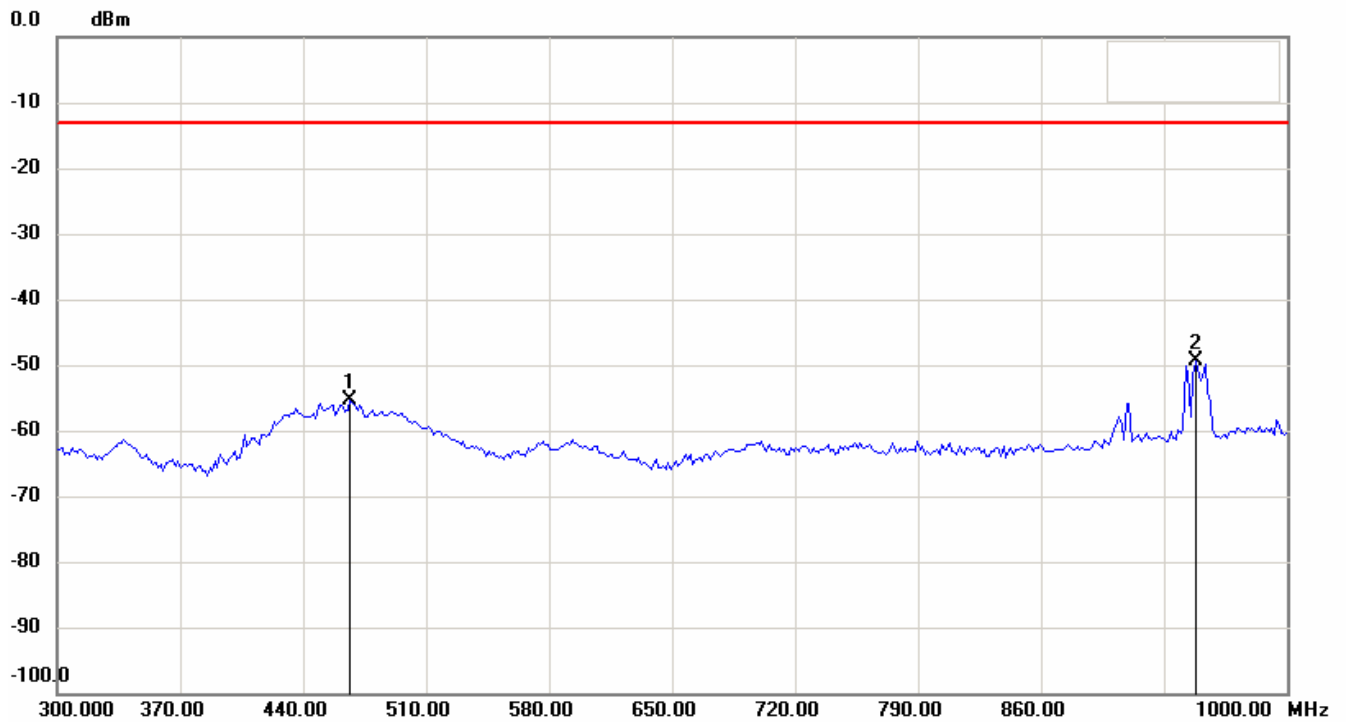

Registration number: W6M20707-8291-P-22/24
FCC ID: RPW-WIGO800I

Conducted Spurious Emission GSM-850 CH251

Date: 19.JUL.2007 13:42:49

Registration number: W6M20707-8291-P-22/24
FCC ID: RPW-WIGO800I

Conducted Spurious Emission GSM-850 CH251

Conducted Spurious Emission GSM-1900 CH512

Date: 19.JUL.2007 14:26:07

Registration number: W6M20707-8291-P-22/24
FCC ID: RPW-WIGO800I

Conducted Spurious Emission GSM-1900 CH512
Date: 19.JUL.2007 14:26:45

Registration number: W6M20707-8291-P-22/24
FCC ID: RPW-WIGO800I

Antenna Polarization H(1900band _CH 810)

Registration number: W6M20707-8291-P-22/24
FCC ID: RPW-WIGO800I

Registration number: W6M20707-8291-P-22/24
FCC ID: RPW-WIGO800I

Registration number: W6M20707-8291-P-22/24
FCC ID: RPW-WIGO800I

Registration number: W6M20707-8291-P-22/24
FCC ID: RPW-WIGO800I

Antenna Polarization V

Registration number: W6M20707-8291-P-22/24
FCC ID: RPW-WIGO800I