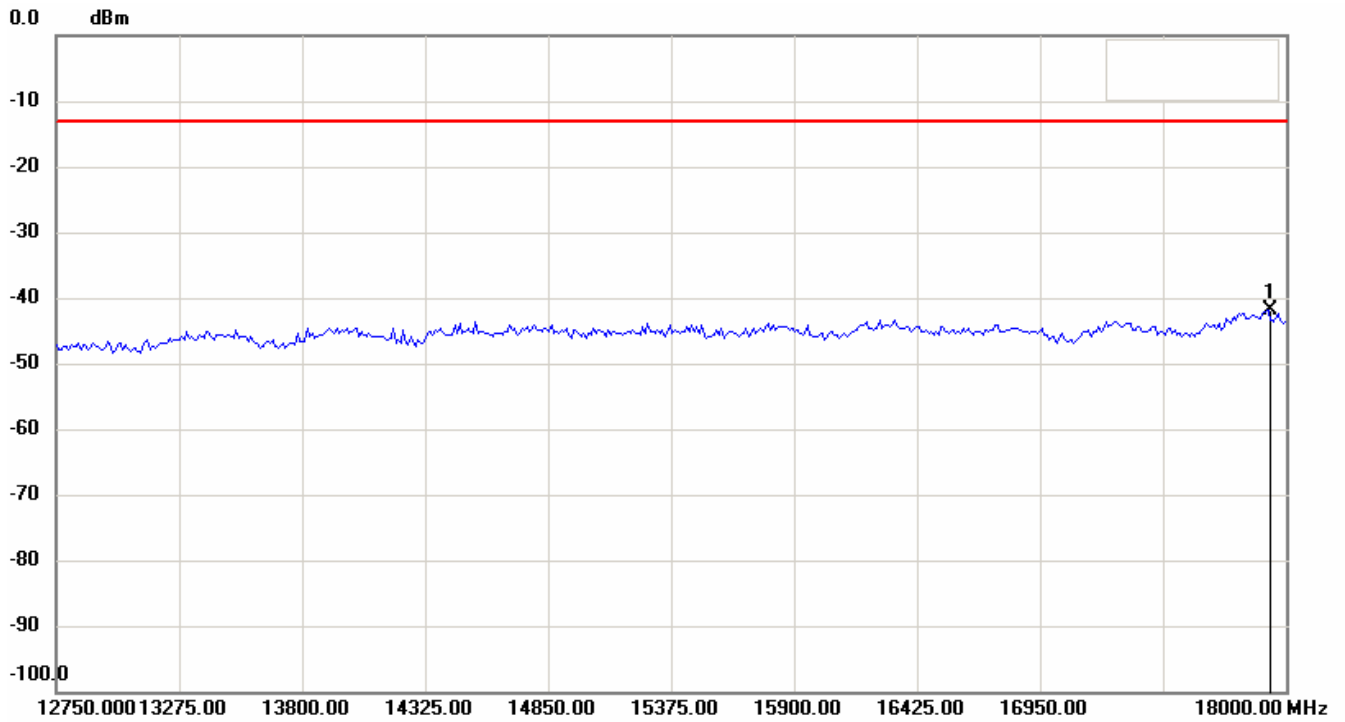

Registration number: W6M20707-8291-P-22/24
FCC ID: RPW-WIGO800I