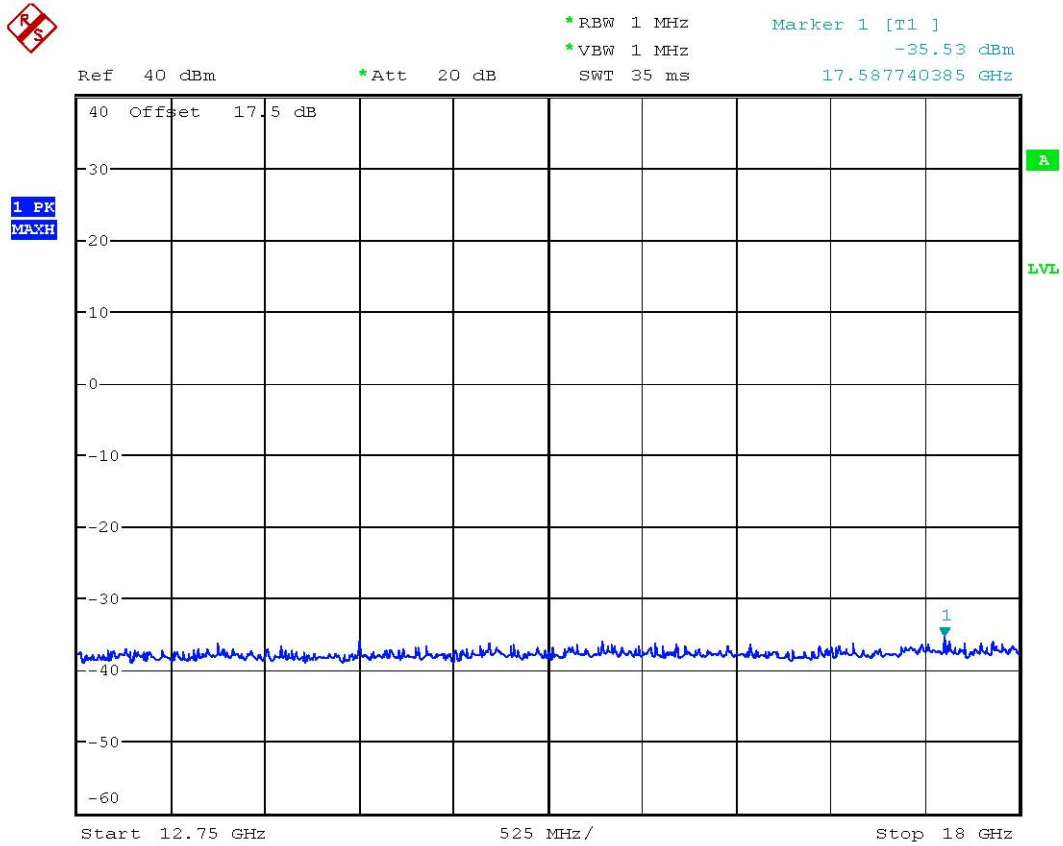

Conducted Spurious Emission GSM-1900 CH512

Date: 19.JUL.2007 14:26:07

Registration number: W6M20707-8291-P-22/24
FCC ID: RPW-WIGO800I

Conducted Spurious Emission GSM-1900 CH512
Date: 19.JUL.2007 14:26:45

Registration number: W6M20707-8291-P-22/24
FCC ID: RPW-WIGO800I

Conducted Spurious Emission GSM-1900 CH512
Date: 19.JUL.2007 14:27:17

Registration number: W6M20707-8291-P-22/24
FCC ID: RPW-WIGO800I

Conducted Spurious Emission GSM-1900 CH512
Date: 19.JUL.2007 14:27:40

Registration number: W6M20707-8291-P-22/24
FCC ID: RPW-WIGO800I

Conducted Spurious Emission GSM-1900 CH512
Date: 19.JUL.2007 14:28:17

Registration number: W6M20707-8291-P-22/24
FCC ID: RPW-WIGO800I

Conducted Spurious Emission GSM-1900 CH512
Date: 19.JUL.2007 14:28:42