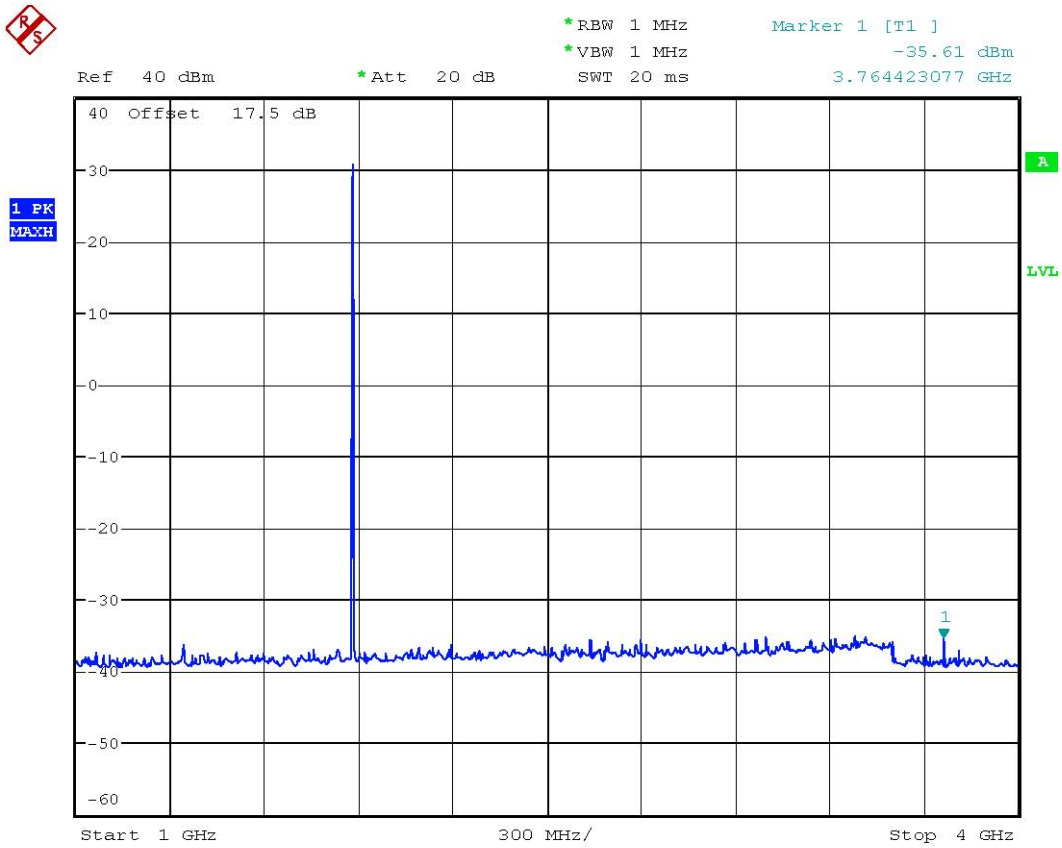

Registration number: W6M20707-8291-P-22/24
 FCC ID: RPW-WIGO800I

Conducted Spurious Emission GSM-1900 CH661

Date: 19.JUL.2007 14:30:42

Registration number: W6M20707-8291-P-22/24
FCC ID: RPW-WIGO800I

Conducted Spurious Emission GSM-1900 CH661

Date: 19.JUL.2007 14:31:18

Registration number: W6M20707-8291-P-22/24
 FCC ID: RPW-WIGO800I

Conducted Spurious Emission GSM-1900 CH661

Date: 19.JUL.2007 14:32:16

Registration number: W6M20707-8291-P-22/24
FCC ID: RPW-WIGO800I