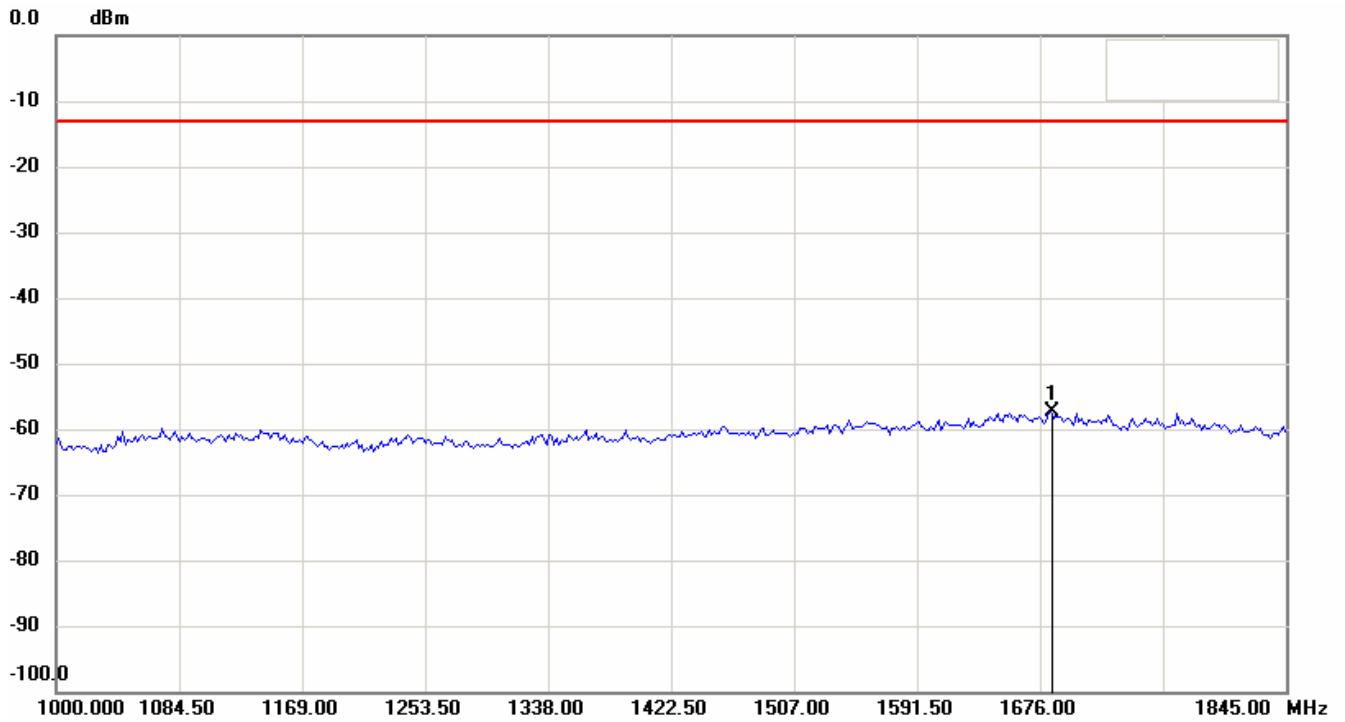

Registration number: W6M20707-8291-P-22/24
FCC ID: RPW-WIGO800I