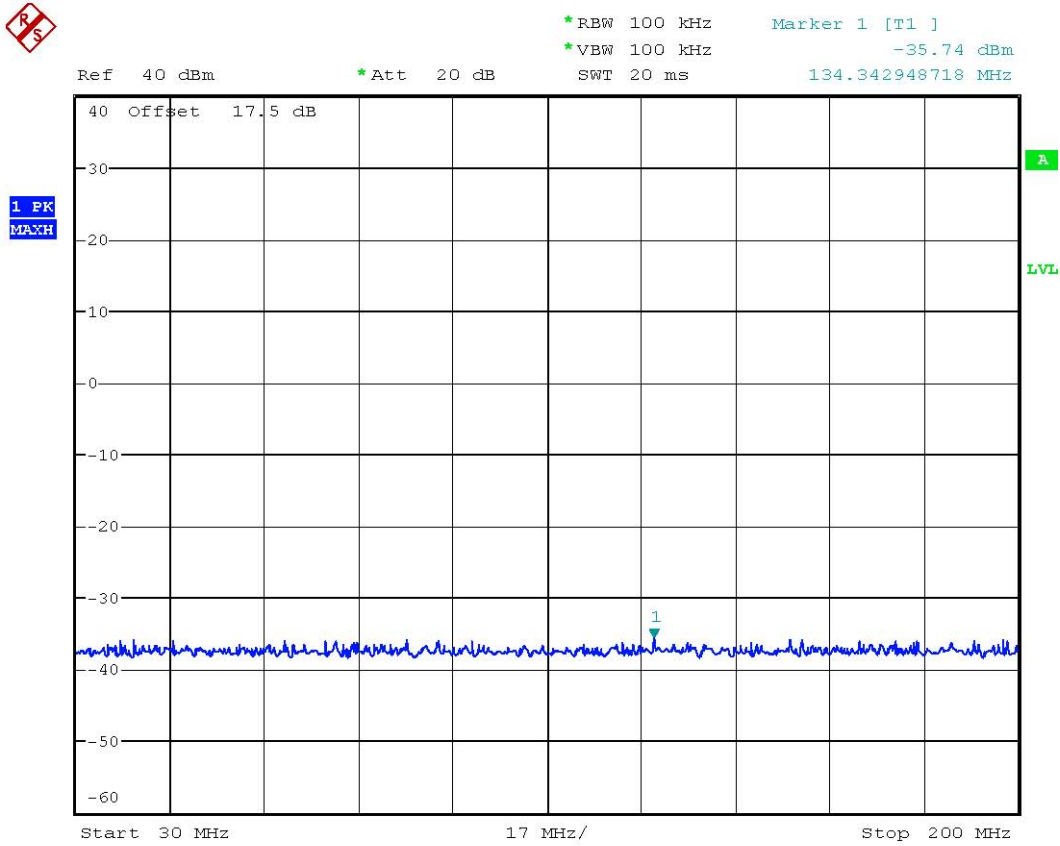

Conducted Spurious Emission GSM-1900 CH512

Date: 19.JUL.2007 14:26:07

Registration number: W6M20707-8291-P-22/24
FCC ID: RPW-WIGO800I

Conducted Spurious Emission GSM-1900 CH512
Date: 19.JUL.2007 14:26:45

Registration number: W6M20707-8291-P-22/24
FCC ID: RPW-WIGO800I

Conducted Spurious Emission GSM-1900 CH512
Date: 19.JUL.2007 14:27:17

Registration number: W6M20707-8291-P-22/24
FCC ID: RPW-WIGO800I

Conducted Spurious Emission GSM-1900 CH512
Date: 19.JUL.2007 14:27:40

Registration number: W6M20707-8291-P-22/24
FCC ID: RPW-WIGO800I

Conducted Spurious Emission GSM-1900 CH512
Date: 19.JUL.2007 14:28:17

Registration number: W6M20707-8291-P-22/24
FCC ID: RPW-WIGO800I

Conducted Spurious Emission GSM-1900 CH512
Date: 19.JUL.2007 14:28:42

Registration number: W6M20707-8291-P-22/24
 FCC ID: RPW-WIGO800I

Conducted Spurious Emission GSM-1900 CH661

Date: 19.JUL.2007 14:30:42

Registration number: W6M20707-8291-P-22/24
FCC ID: RPW-WIGO800I

Conducted Spurious Emission GSM-1900 CH661