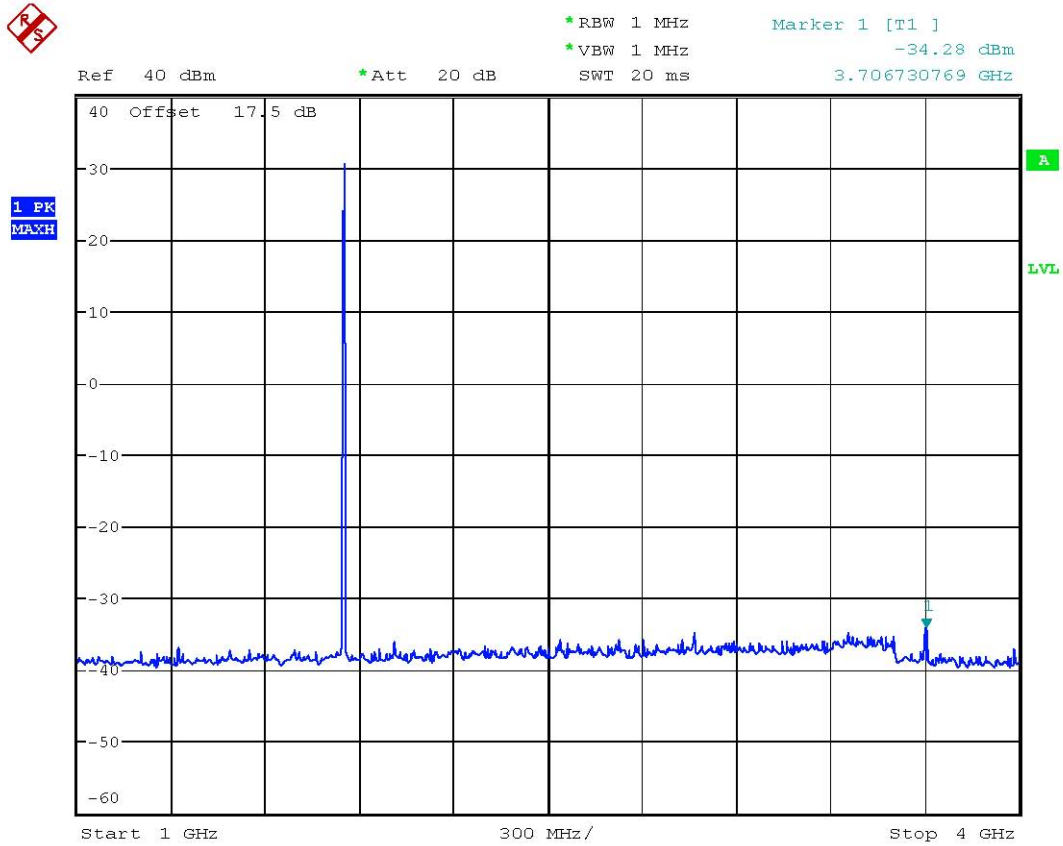

Registration number: W6M20707-8291-P-22/24
FCC ID: RPW-WIGO800I

Conducted Spurious Emission GSM-850 CH251

Date: 19.JUL.2007 13:42:49

Registration number: W6M20707-8291-P-22/24
FCC ID: RPW-WIGO800I

Conducted Spurious Emission GSM-850 CH251

Date: 19.JUL.2007 13:43:20

Registration number: W6M20707-8291-P-22/24
FCC ID: RPW-WIGO800I

Conducted Spurious Emission GSM-850 CH251

Date: 19.JUL.2007 13:44:08

Registration number: W6M20707-8291-P-22/24
FCC ID: RPW-WIGO800I

Conducted Spurious Emission GSM-850 CH251

Date: 19.JUL.2007 13:44:38

Registration number: W6M20707-8291-P-22/24
FCC ID: RPW-WIGO800I

Conducted Spurious Emission GSM-1900 CH512

Date: 19.JUL.2007 14:25:01

Registration number: W6M20707-8291-P-22/24
FCC ID: RPW-WIGO800I

Conducted Spurious Emission GSM-1900 CH512

Date: 19.JUL.2007 14:26:07

Registration number: W6M20707-8291-P-22/24
FCC ID: RPW-WIGO800I

Conducted Spurious Emission GSM-1900 CH512
Date: 19.JUL.2007 14:26:45