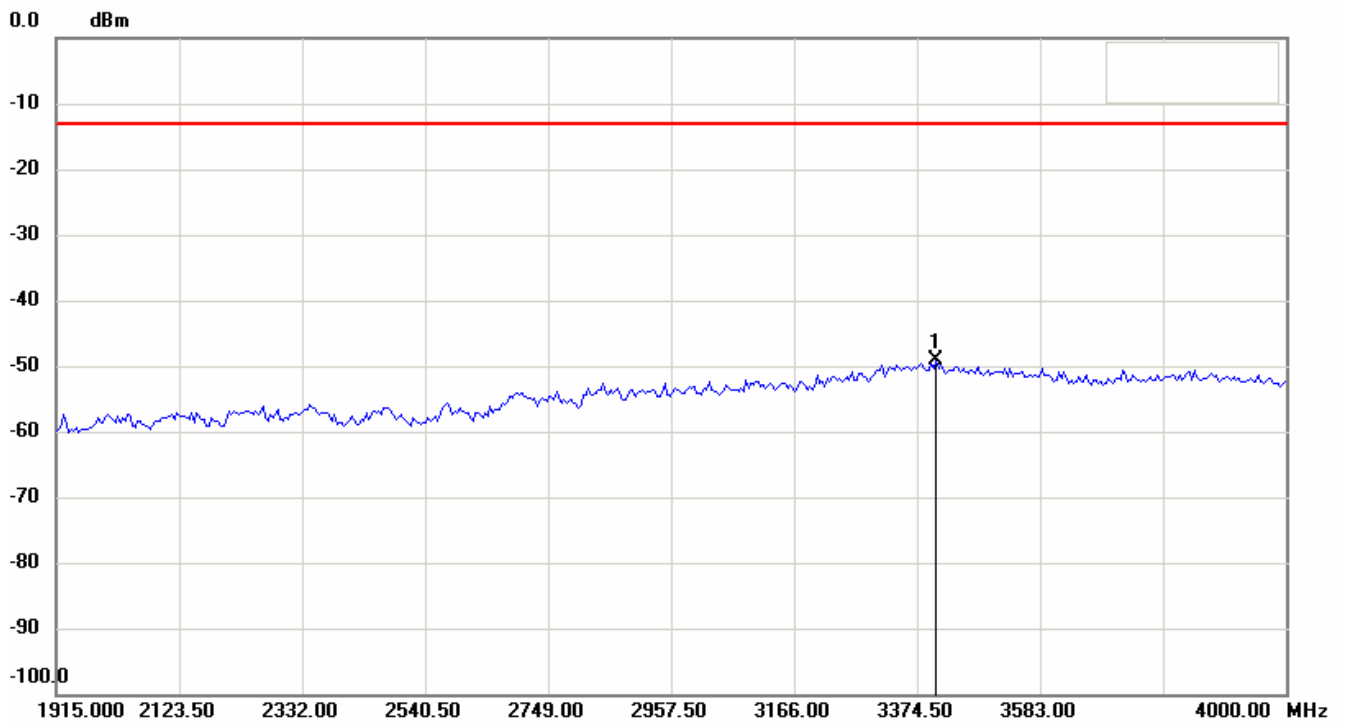

Conducted Spurious Emission GSM-1900 CH512

Date: 19.JUL.2007 14:26:07

Registration number: W6M20707-8291-P-22/24
FCC ID: RPW-WIGO800I

Conducted Spurious Emission GSM-1900 CH512
Date: 19.JUL.2007 14:26:45

Antenna Polarization V

Registration number: W6M20707-8291-P-22/24
FCC ID: RPW-WIGO800I

Registration number: W6M20707-8291-P-22/24
FCC ID: RPW-WIGO800I

Registration number: W6M20707-8291-P-22/24
FCC ID: RPW-WIGO800I

Registration number: W6M20707-8291-P-22/24
FCC ID: RPW-WIGO800I

Antenna Polarization H(1900band _CH 810)

Registration number: W6M20707-8291-P-22/24
FCC ID: RPW-WIGO800I

Registration number: W6M20707-8291-P-22/24
FCC ID: RPW-WIGO800I