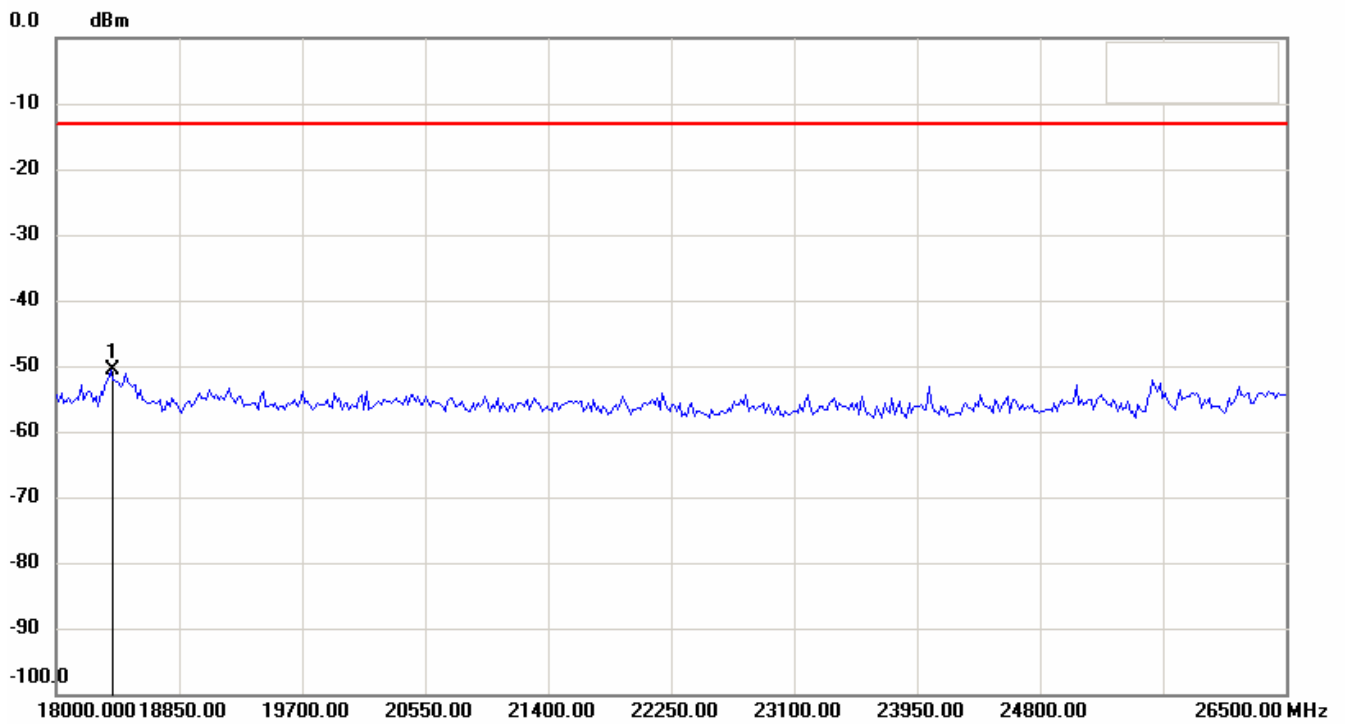

Registration number: W6M20707-8291-P-22/24
FCC ID: RPW-WIGO800I