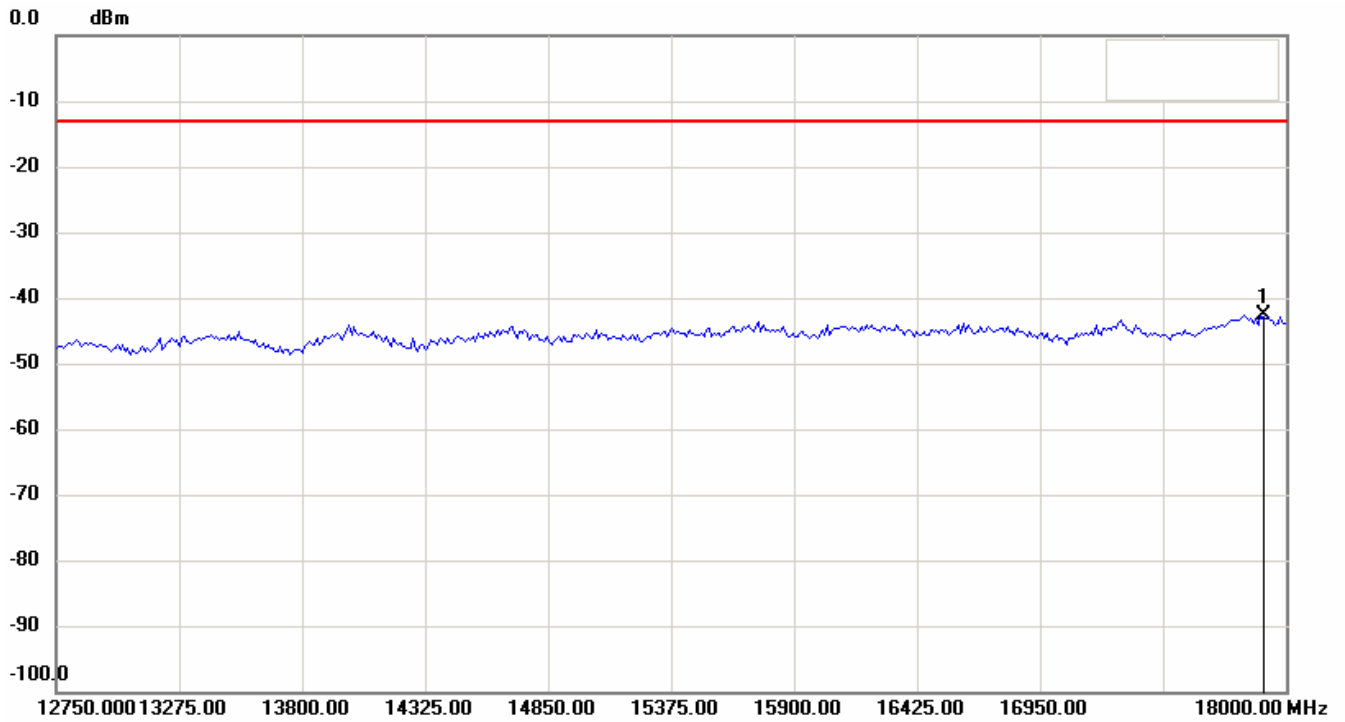

Registration number: W6M20707-8291-P-22/24
FCC ID: RPW-WIGO800I

Conducted Spurious Emission GSM-850 CH251

Date: 19.JUL.2007 13:42:49

Registration number: W6M20707-8291-P-22/24
FCC ID: RPW-WIGO800I

Conducted Spurious Emission GSM-850 CH251

Registration number: W6M20707-8291-P-22/24
FCC ID: RPW-WIGO800I

Antenna Polarization H(1900band _CH 512)

Registration number: W6M20707-8291-P-22/24
FCC ID: RPW-WIGO800I

Registration number: W6M20707-8291-P-22/24
FCC ID: RPW-WIGO800I

Registration number: W6M20707-8291-P-22/24
FCC ID: RPW-WIGO800I

Registration number: W6M20707-8291-P-22/24
FCC ID: RPW-WIGO800I

Antenna Polarization V

Registration number: W6M20707-8291-P-22/24
FCC ID: RPW-WIGO800I

Registration number: W6M20707-8291-P-22/24
FCC ID: RPW-WIGO800I

Registration number: W6M20707-8291-P-22/24
FCC ID: RPW-WIGO800I

Registration number: W6M20707-8291-P-22/24
FCC ID: RPW-WIGO800I

Antenna Polarization H(1900band _CH 661)