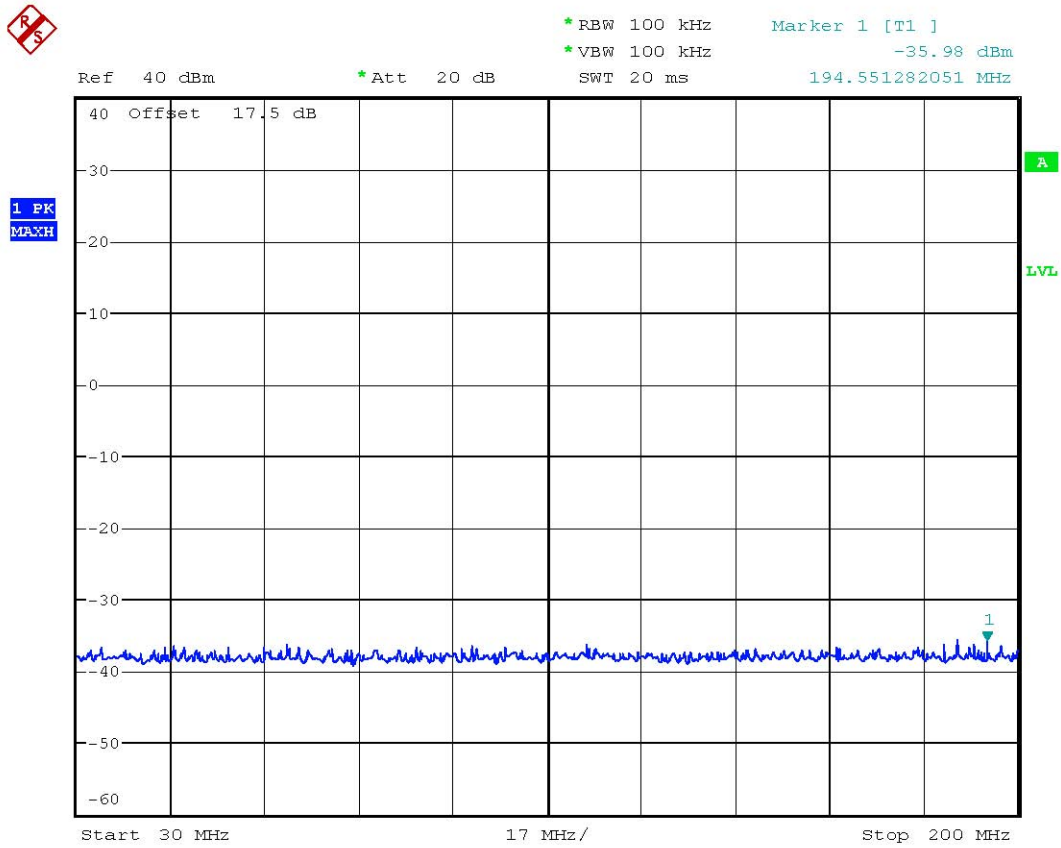

Registration number: W6M20707-8291-P-22/24
FCC ID: RPW-WIGO800I

Conducted Spurious Emission GSM-1900 CH810

Date: 19.JUL.2007 14:44:50