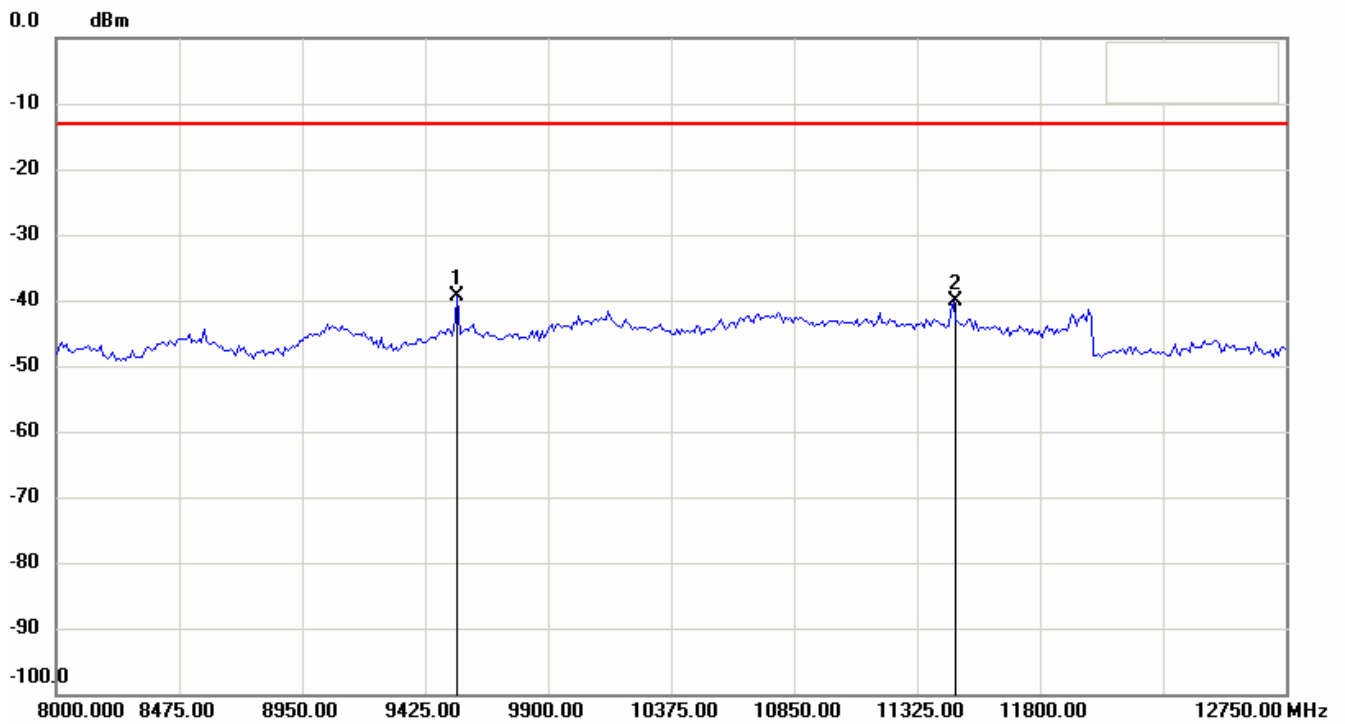

Registration number: W6M20707-8291-P-22/24
FCC ID: RPW-WIGO800I

Conducted Spurious Emission GSM-850 CH251

Date: 19.JUL.2007 13:42:49

Registration number: W6M20707-8291-P-22/24
FCC ID: RPW-WIGO800I

Conducted Spurious Emission GSM-850 CH251

Conducted Spurious Emission GSM-850 CH251

Date: 19.JUL.2007 13:44:38

Registration number: W6M20707-8291-P-22/24
FCC ID: RPW-WIGO800I

Conducted Spurious Emission GSM-1900 CH512

Date: 19.JUL.2007 14:25:01

Registration number: W6M20707-8291-P-22/24
FCC ID: RPW-WIGO800I

Conducted Spurious Emission GSM-1900 CH512

Date: 19.JUL.2007 14:26:07

Registration number: W6M20707-8291-P-22/24
FCC ID: RPW-WIGO800I

Conducted Spurious Emission GSM-1900 CH512
Date: 19.JUL.2007 14:26:45

Registration number: W6M20707-8291-P-22/24
FCC ID: RPW-WIGO800I

Antenna Polarization H(1900band _CH 810)

Registration number: W6M20707-8291-P-22/24
FCC ID: RPW-WIGO800I

Registration number: W6M20707-8291-P-22/24
FCC ID: RPW-WIGO800I