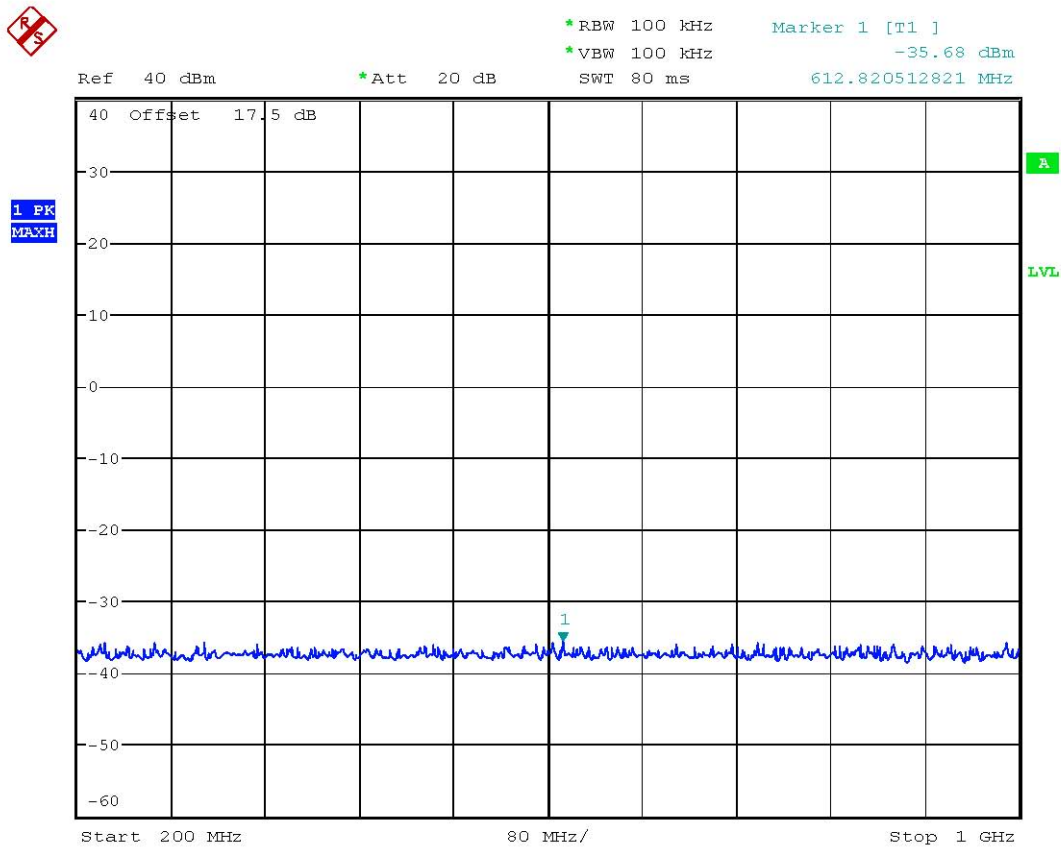

Registration number: W6M20707-8291-P-22/24
FCC ID: RPW-WIGO800I

Conducted Spurious Emission GSM-850 CH251

Date: 19.JUL.2007 13:42:49

Registration number: W6M20707-8291-P-22/24
FCC ID: RPW-WIGO800I

Conducted Spurious Emission GSM-850 CH251

Date: 19.JUL.2007 13:43:20

Registration number: W6M20707-8291-P-22/24
FCC ID: RPW-WIGO800I

Conducted Spurious Emission GSM-850 CH251

Date: 19.JUL.2007 13:44:08

Registration number: W6M20707-8291-P-22/24
FCC ID: RPW-WIGO800I

Conducted Spurious Emission GSM-850 CH251

Date: 19.JUL.2007 13:44:38

Registration number: W6M20707-8291-P-22/24
FCC ID: RPW-WIGO800I

Conducted Spurious Emission GSM-1900 CH512

Date: 19.JUL.2007 14:25:01

Registration number: W6M20707-8291-P-22/24
FCC ID: RPW-WIGO800I

Conducted Spurious Emission GSM-1900 CH512

Date: 19.JUL.2007 14:26:07

Registration number: W6M20707-8291-P-22/24
FCC ID: RPW-WIGO800I

Conducted Spurious Emission GSM-1900 CH512
Date: 19.JUL.2007 14:26:45