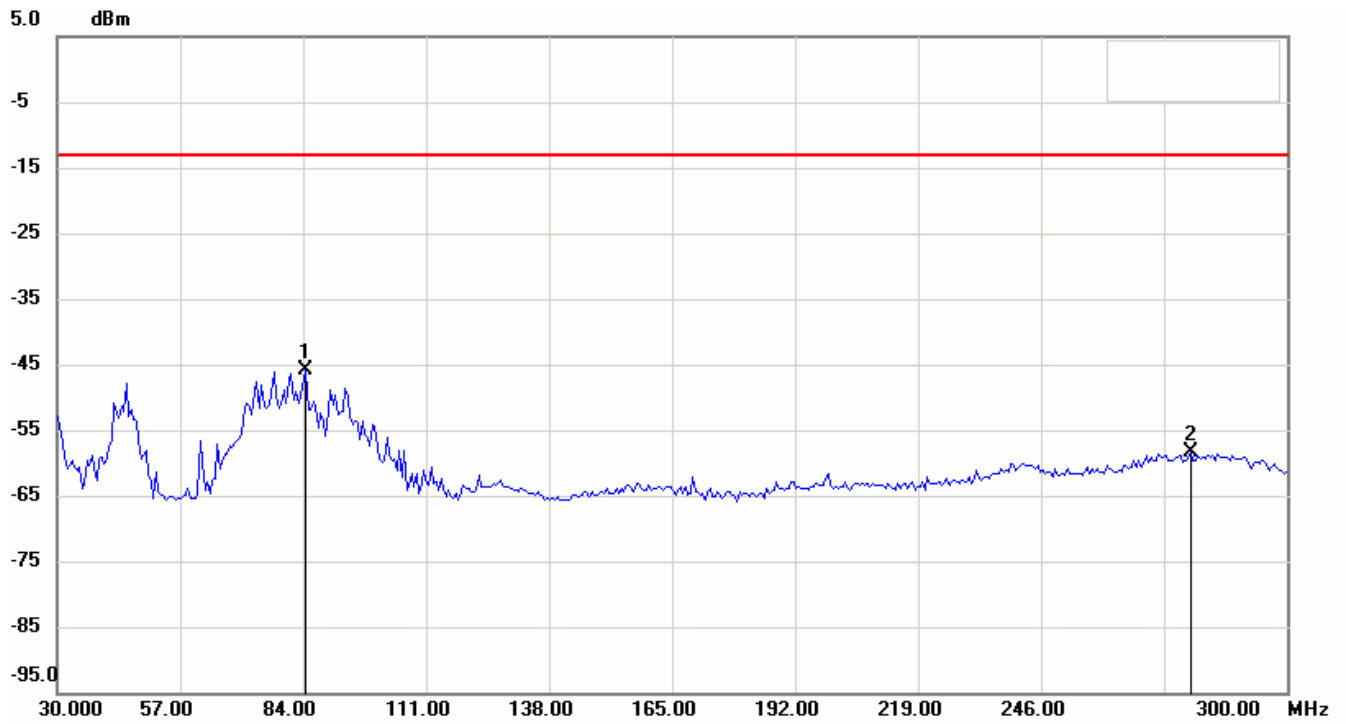

Registration number: W6M20707-8291-P-22/24
FCC ID: RPW-WIGO800I

Antenna Polarization V