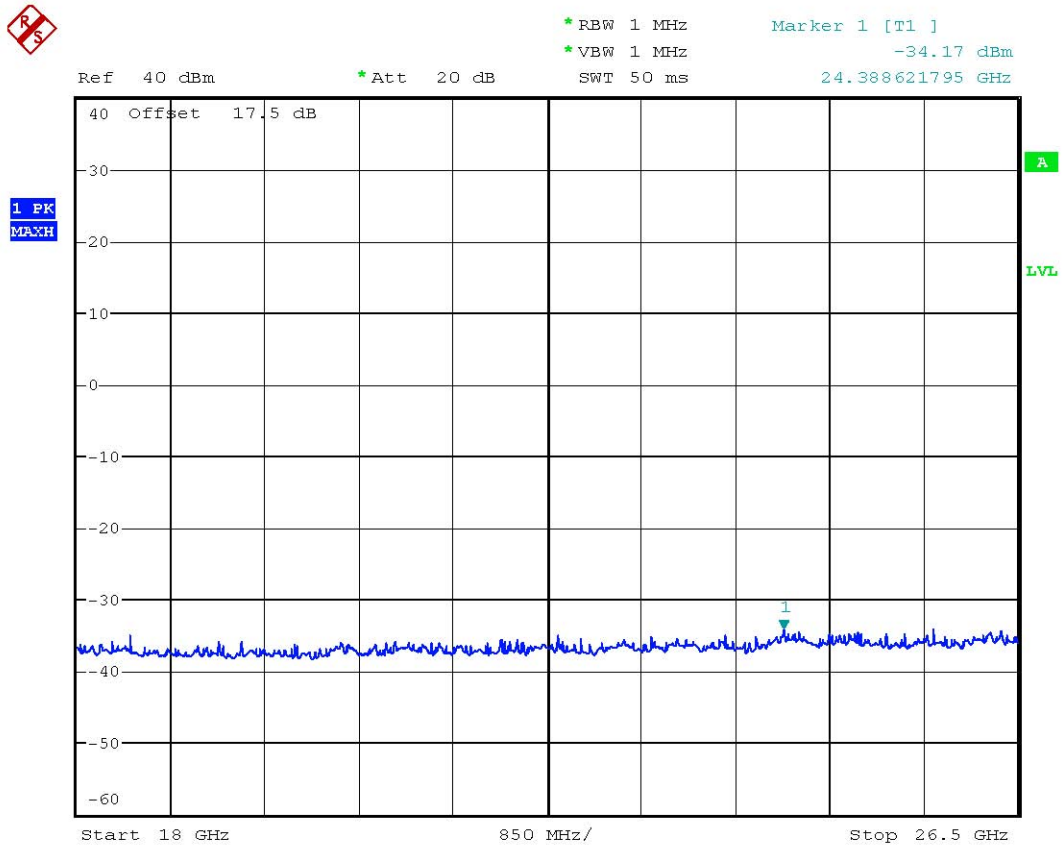

Registration number: W6M20707-8291-P-22/24
FCC ID: RPW-WIGO800I

Conducted Spurious Emission GSM-1900 CH810
Date: 19.JUL.2007 14:48:15