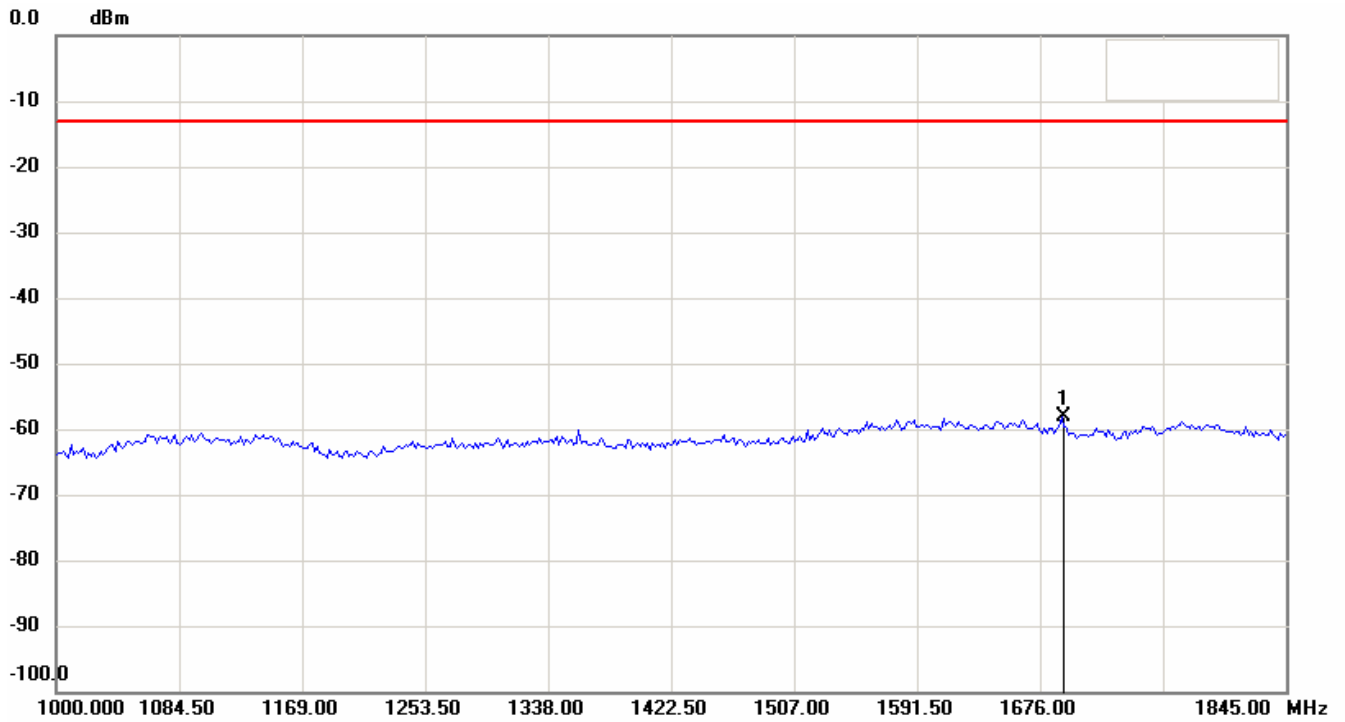

Registration number: W6M20707-8291-P-22/24
FCC ID: RPW-WIGO800I

Conducted Spurious Emission GSM-850 CH251

Date: 19.JUL.2007 13:42:49

Registration number: W6M20707-8291-P-22/24
FCC ID: RPW-WIGO800I

Conducted Spurious Emission GSM-850 CH251

Conducted Spurious Emission GSM-1900 CH512

Date: 19.JUL.2007 14:26:07

Registration number: W6M20707-8291-P-22/24
FCC ID: RPW-WIGO800I

Conducted Spurious Emission GSM-1900 CH512
Date: 19.JUL.2007 14:26:45

Registration number: W6M20707-8291-P-22/24
FCC ID: RPW-WIGO800I

Antenna Polarization H(1900band _CH 810)

Registration number: W6M20707-8291-P-22/24
FCC ID: RPW-WIGO800I

Registration number: W6M20707-8291-P-22/24
FCC ID: RPW-WIGO800I

Registration number: W6M20707-8291-P-22/24
FCC ID: RPW-WIGO800I

Registration number: W6M20707-8291-P-22/24
FCC ID: RPW-WIGO800I

Antenna Polarization V

Registration number: W6M20707-8291-P-22/24
FCC ID: RPW-WIGO800I