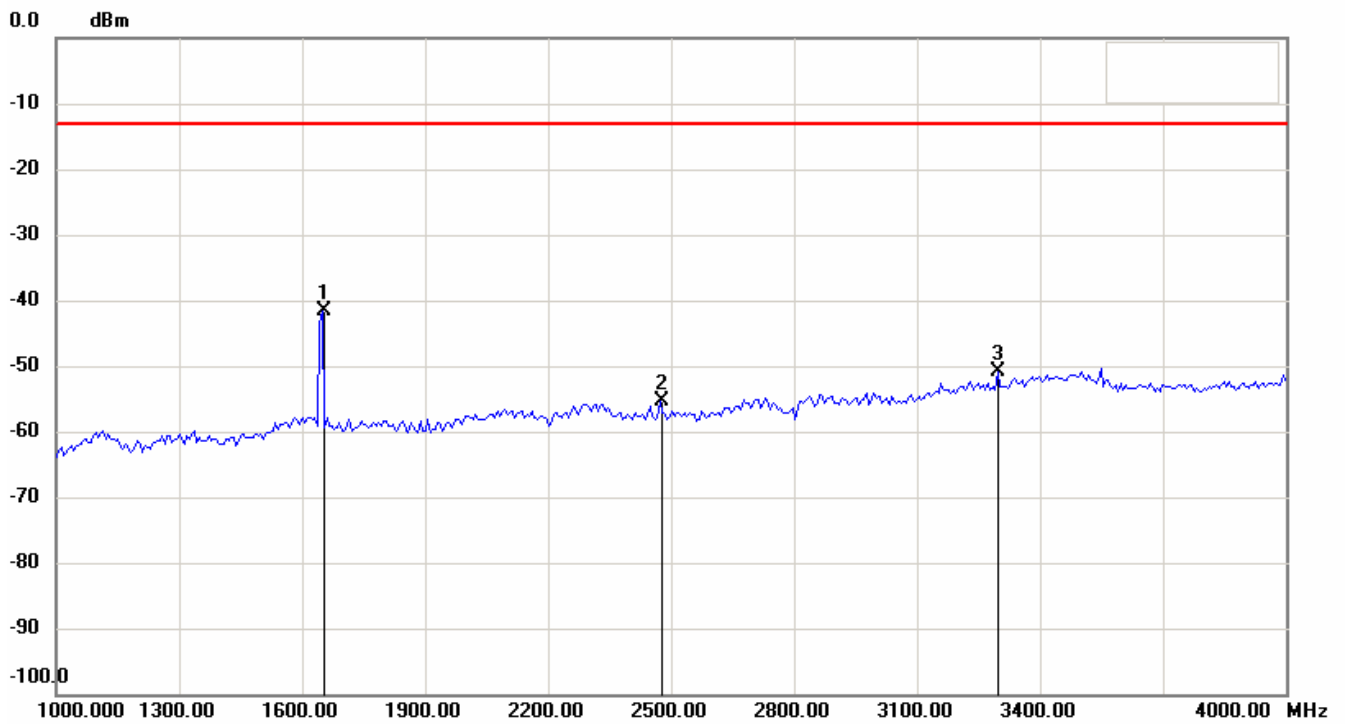

Registration number: W6M20707-8291-P-22/24
FCC ID: RPW-WIGO800I