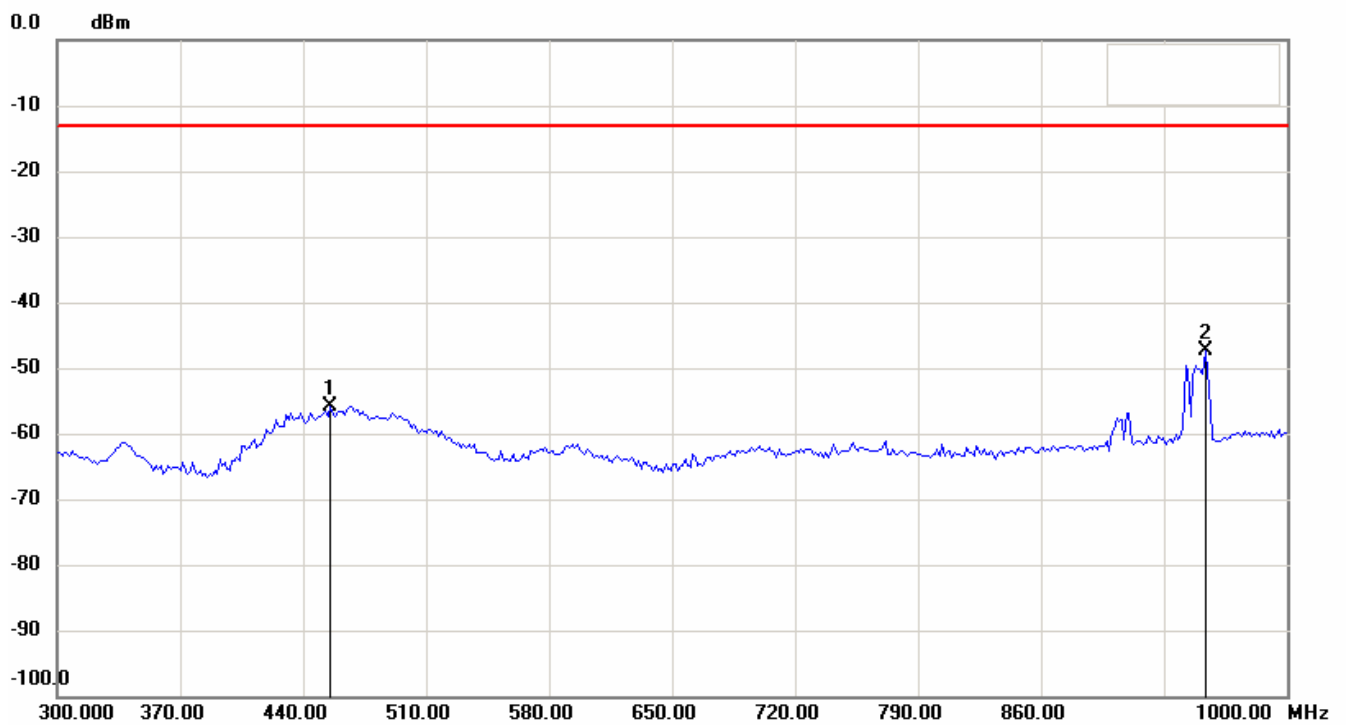

Registration number: W6M20707-8291-P-22/24
FCC ID: RPW-WIGO800I

Antenna Polarization V