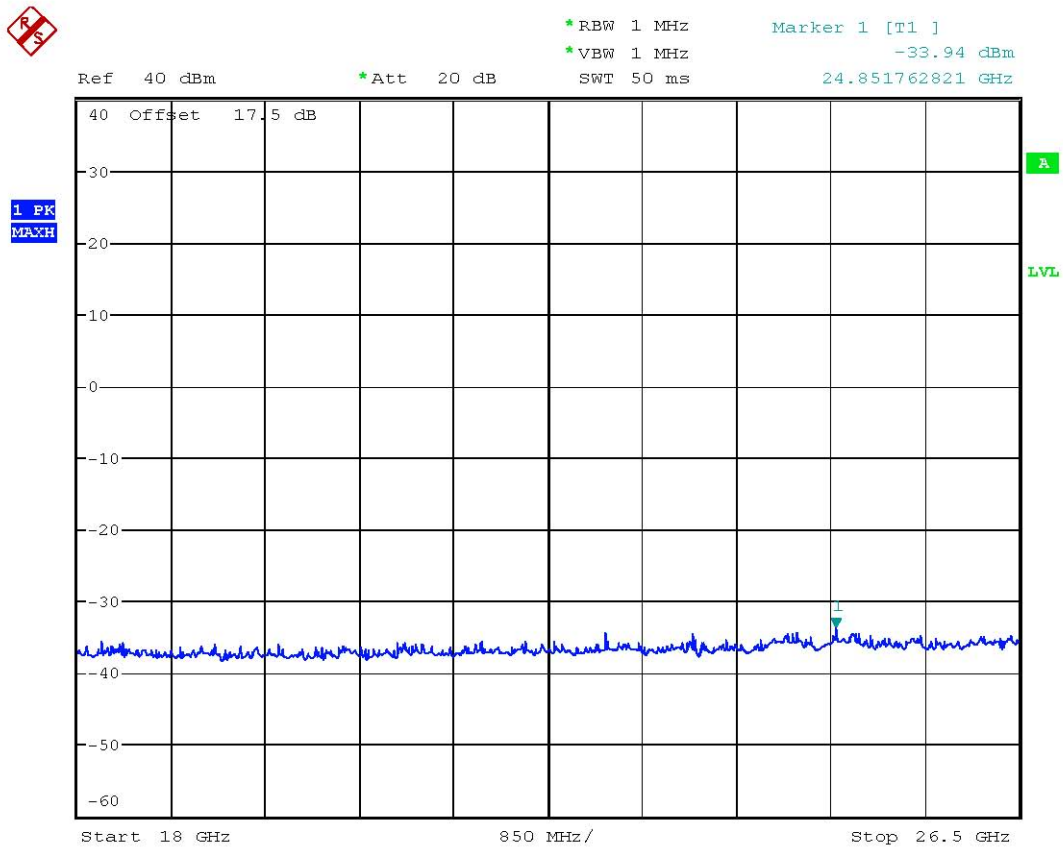

Conducted Spurious Emission GSM-1900 CH512

Date: 19.JUL.2007 14:26:07

Registration number: W6M20707-8291-P-22/24
FCC ID: RPW-WIGO800I

Conducted Spurious Emission GSM-1900 CH512
Date: 19.JUL.2007 14:26:45

Registration number: W6M20707-8291-P-22/24
FCC ID: RPW-WIGO800I

Conducted Spurious Emission GSM-1900 CH512
Date: 19.JUL.2007 14:27:17

Registration number: W6M20707-8291-P-22/24
FCC ID: RPW-WIGO800I

Conducted Spurious Emission GSM-1900 CH512
Date: 19.JUL.2007 14:27:40

Registration number: W6M20707-8291-P-22/24
FCC ID: RPW-WIGO800I

Conducted Spurious Emission GSM-1900 CH512
Date: 19.JUL.2007 14:28:17

Registration number: W6M20707-8291-P-22/24
FCC ID: RPW-WIGO800I

Conducted Spurious Emission GSM-1900 CH512
Date: 19.JUL.2007 14:28:42