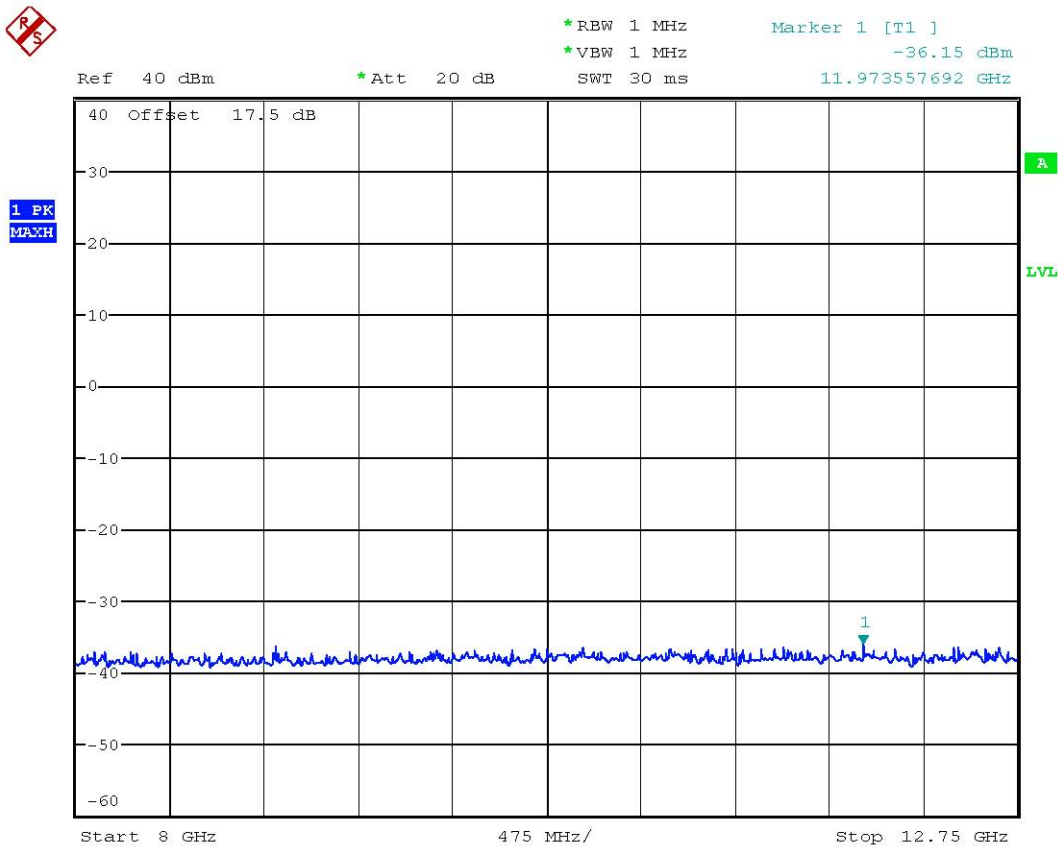

Registration number: W6M20707-8291-P-22/24
FCC ID: RPW-WIGO800I

Conducted Spurious Emission GSM-850 CH251

Date: 19.JUL.2007 13:42:49

Registration number: W6M20707-8291-P-22/24
FCC ID: RPW-WIGO800I

Conducted Spurious Emission GSM-850 CH251

Date: 19.JUL.2007 13:43:20

Registration number: W6M20707-8291-P-22/24
FCC ID: RPW-WIGO800I

Conducted Spurious Emission GSM-850 CH251

Date: 19.JUL.2007 13:44:08

Registration number: W6M20707-8291-P-22/24
FCC ID: RPW-WIGO800I

Conducted Spurious Emission GSM-850 CH251

Date: 19.JUL.2007 13:44:38

Registration number: W6M20707-8291-P-22/24
FCC ID: RPW-WIGO800I

Conducted Spurious Emission GSM-1900 CH512

Date: 19.JUL.2007 14:25:01

Registration number: W6M20707-8291-P-22/24
FCC ID: RPW-WIGO800I

Conducted Spurious Emission GSM-1900 CH512

Date: 19.JUL.2007 14:26:07

Registration number: W6M20707-8291-P-22/24
FCC ID: RPW-WIGO800I

Conducted Spurious Emission GSM-1900 CH512
Date: 19.JUL.2007 14:26:45