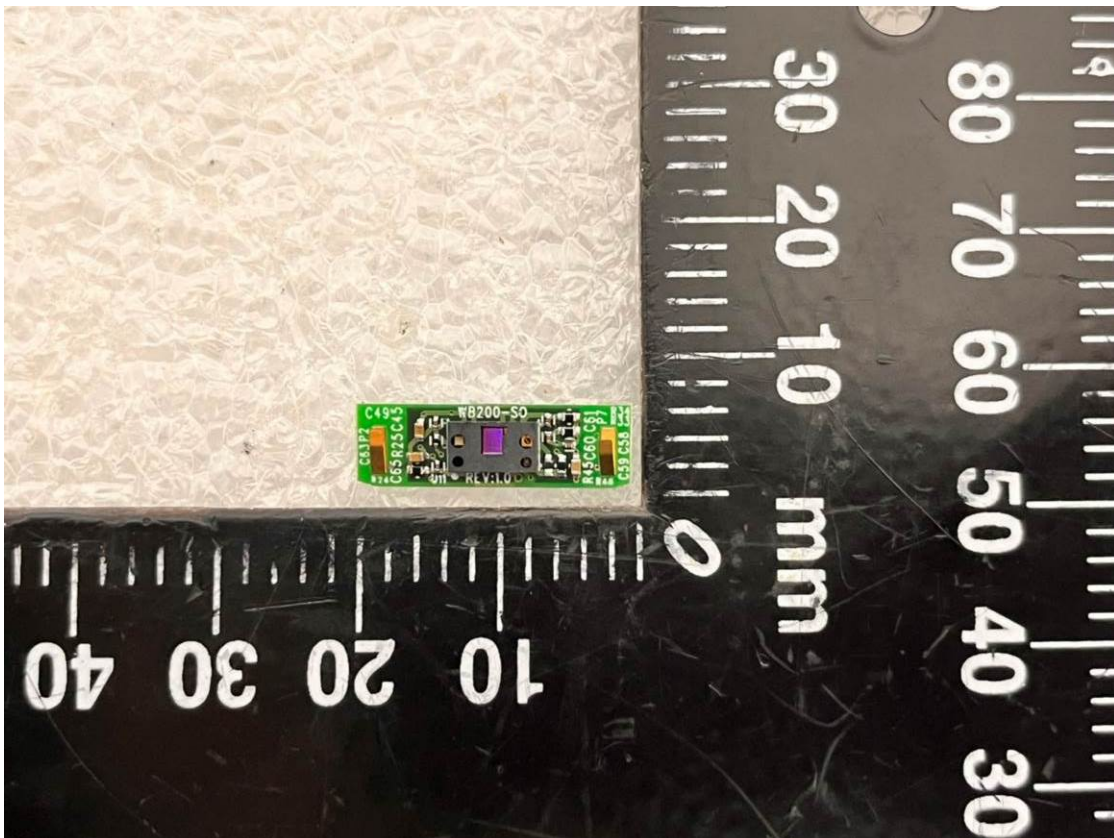

Appendix

Photographs of EUT

of

Product Name

Smart Health Wristband

Main Model

WB200

Series Model

WB210. WB220. WB230. WB240. WB250

Brand

BCM

EUT-1.

EUT-2.

EUT-3. Battery

EUT-4.

EUT-5.