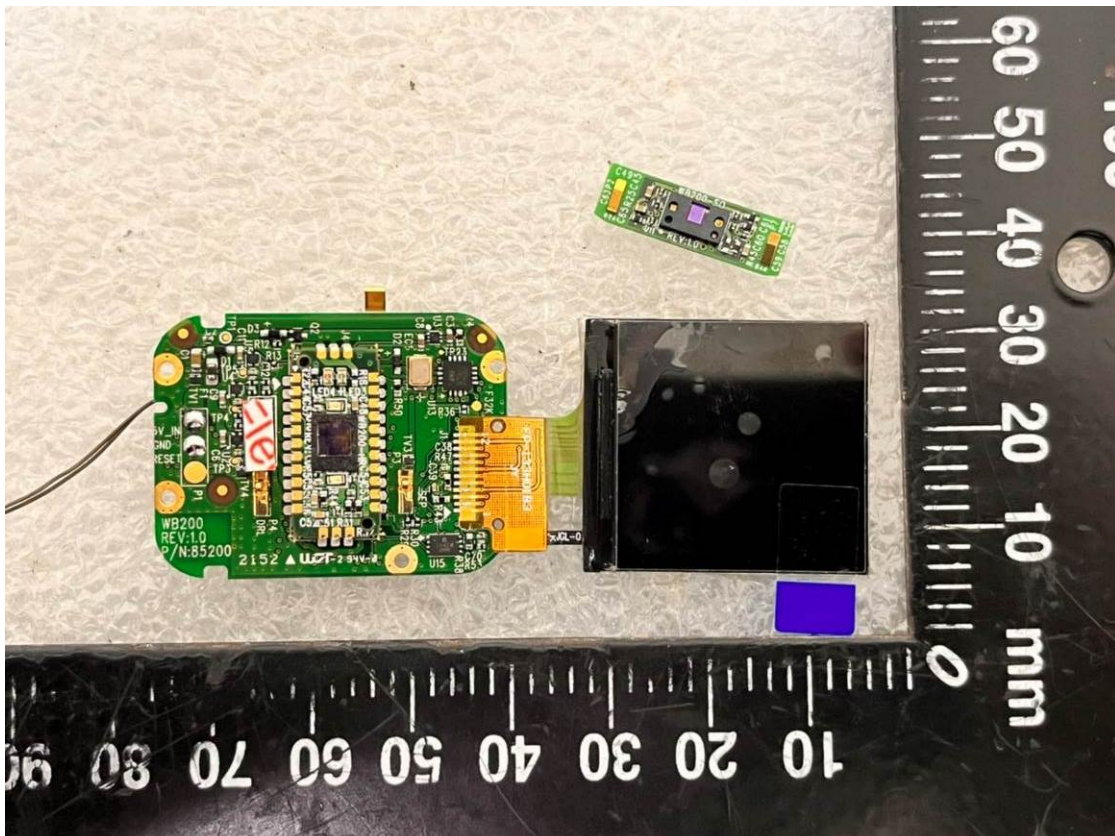

Appendix

Photographs of EUT

of

Product Name

Smart Health Wristband

Main Model

WB200

Series Model

WB210. WB220. WB230. WB240. WB250

Brand

BCM

EUT-1.

EUT-2.

EUT-3. Battery

EUT-4.

EUT-5.