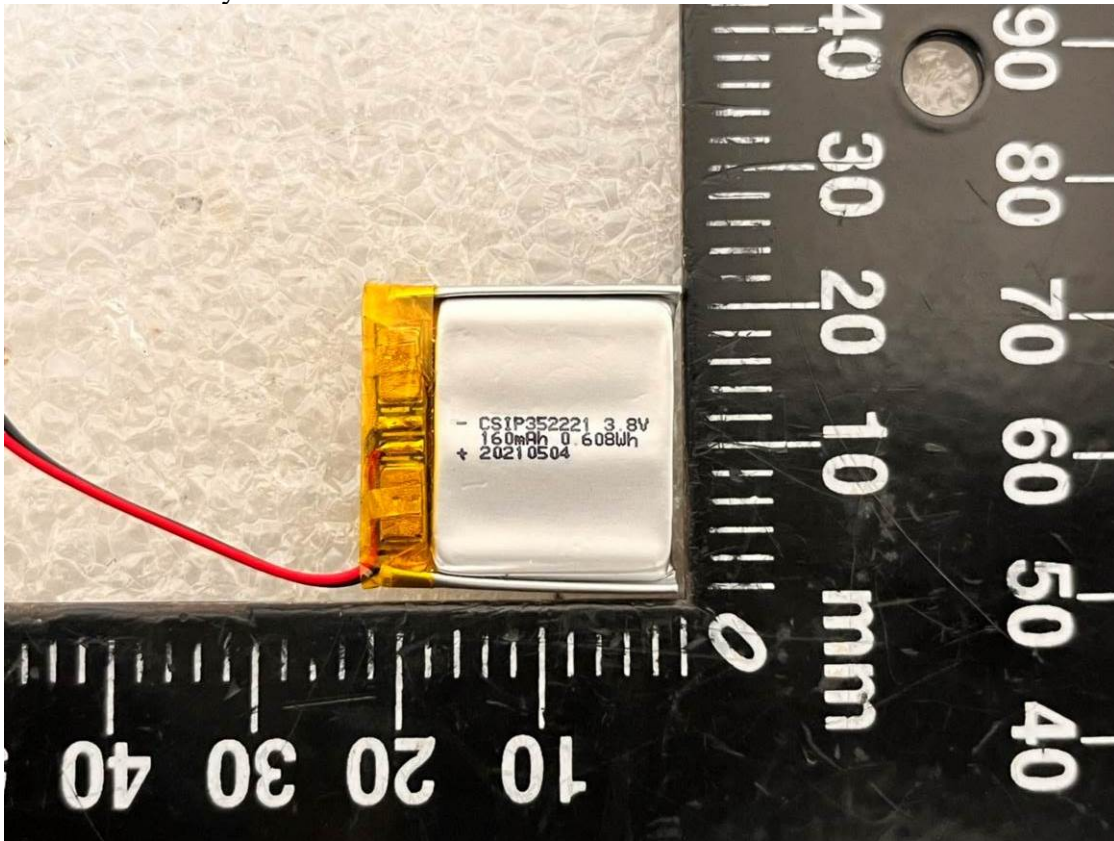

EUT-3. Battery