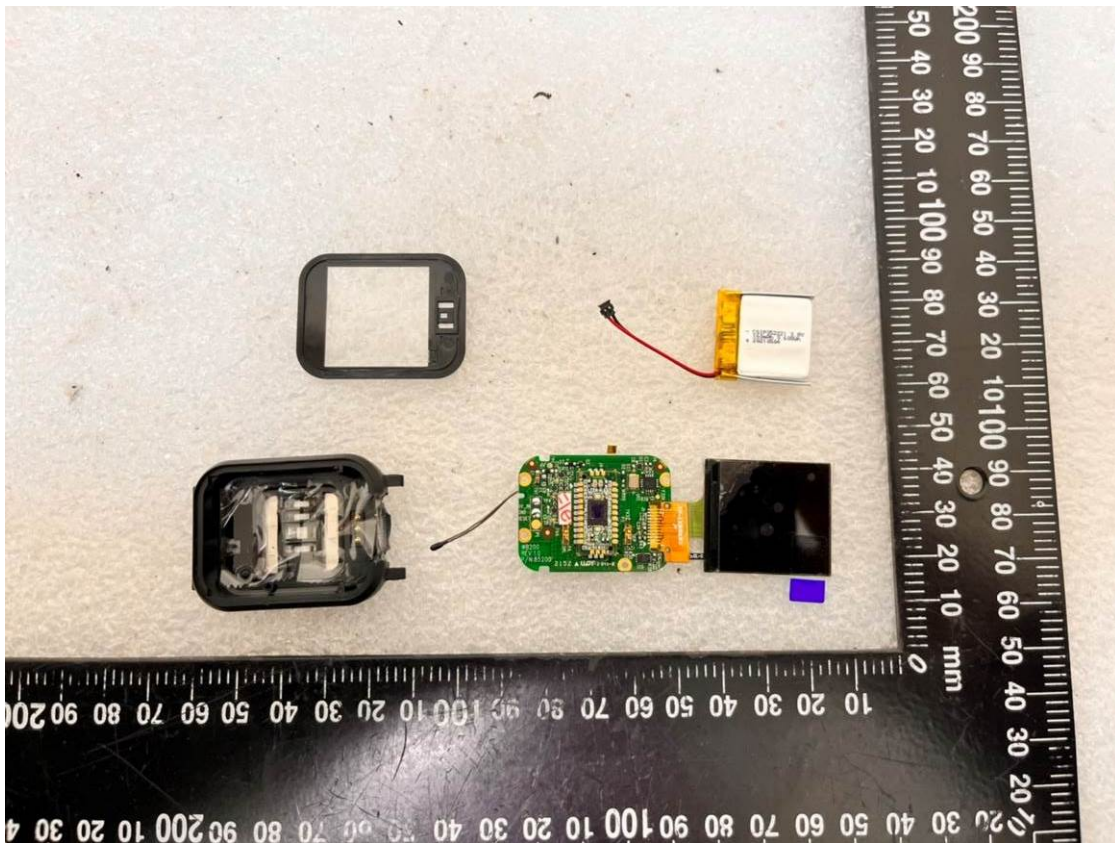

Appendix

Photographs of EUT

of

Product Name

Smart Health Wristband

Main Model

WB200

Series Model

WB210. WB220. WB230. WB240. WB250

Brand

BCM

EUT-1.

EUT-2.

EUT-3. Battery

EUT-4.

EUT-5.