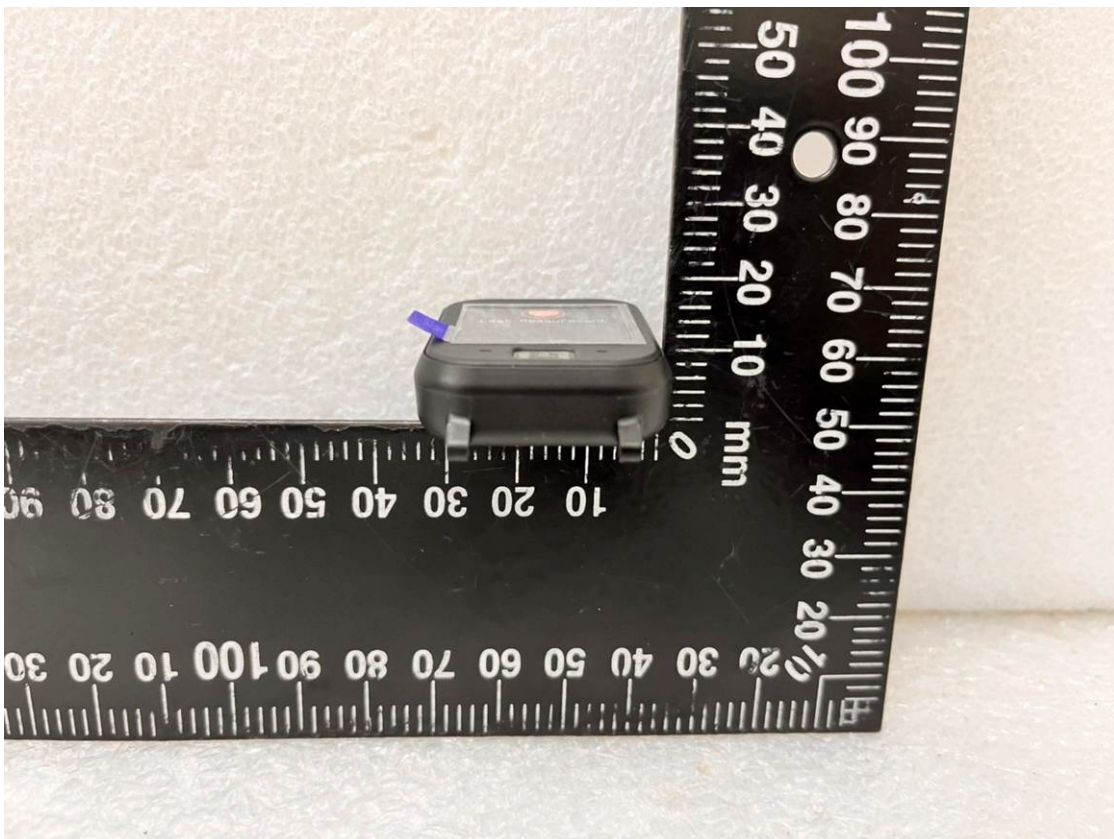

EUT-5.

EUT-4.