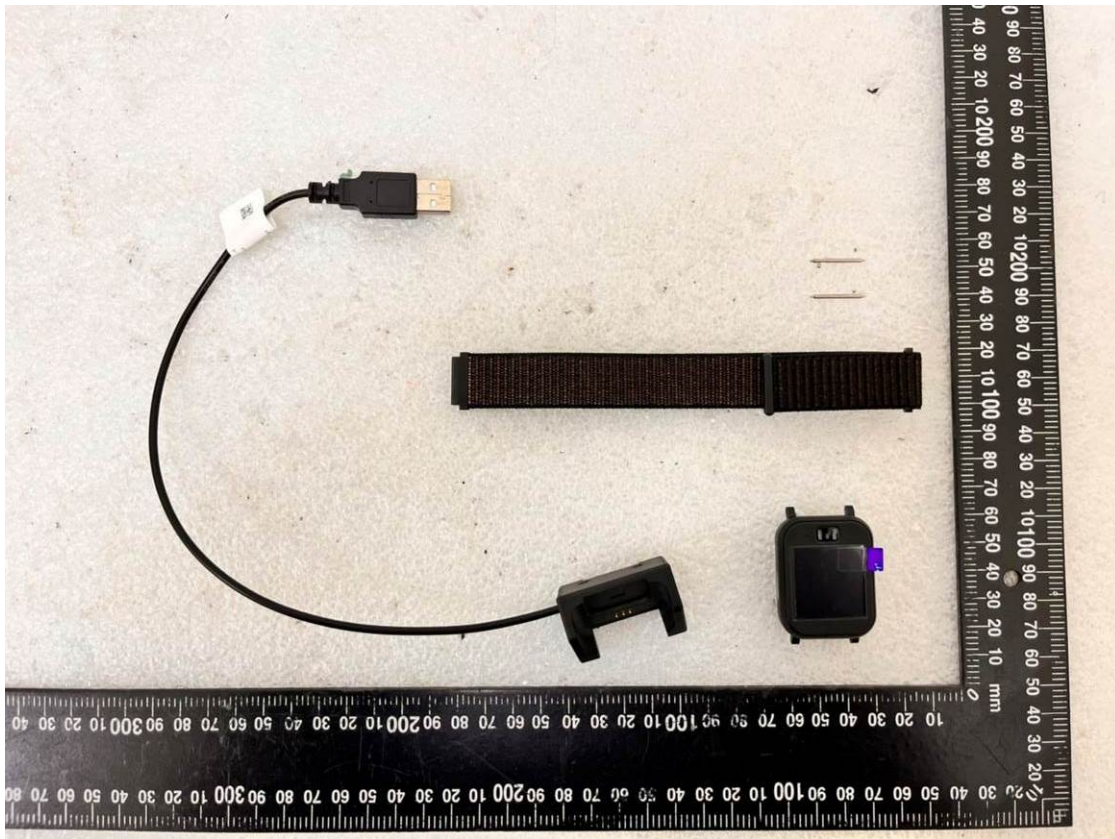

Appendix

Photographs of EUT

of

Product Name

Smart Health Wristband

Main Model

WB200

Series Model

WB210. WB220. WB230. WB240. WB250

Brand

BCM

EUT-1. all

EUT-2.

EUT-3.

EUT-4.

EUT-5.