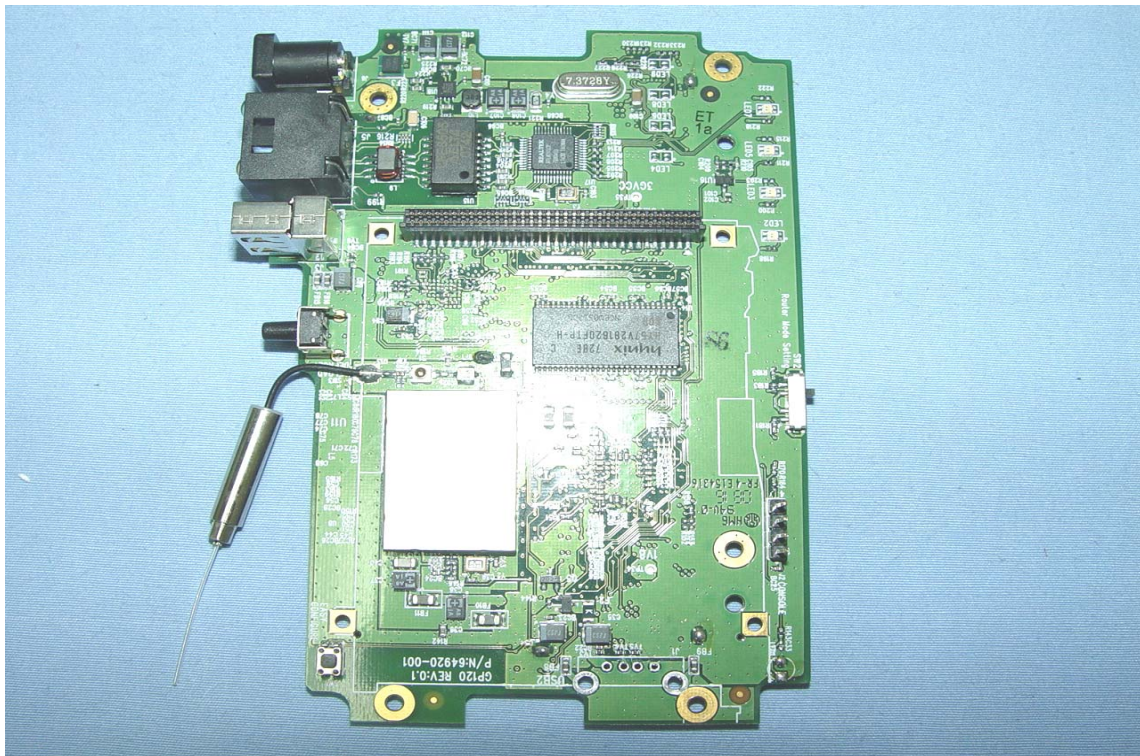

INTERNAL PHOTOGRAPHS OF EUT

Model: BPR1000-PU, MOR600-N

Model: BPR1000-U