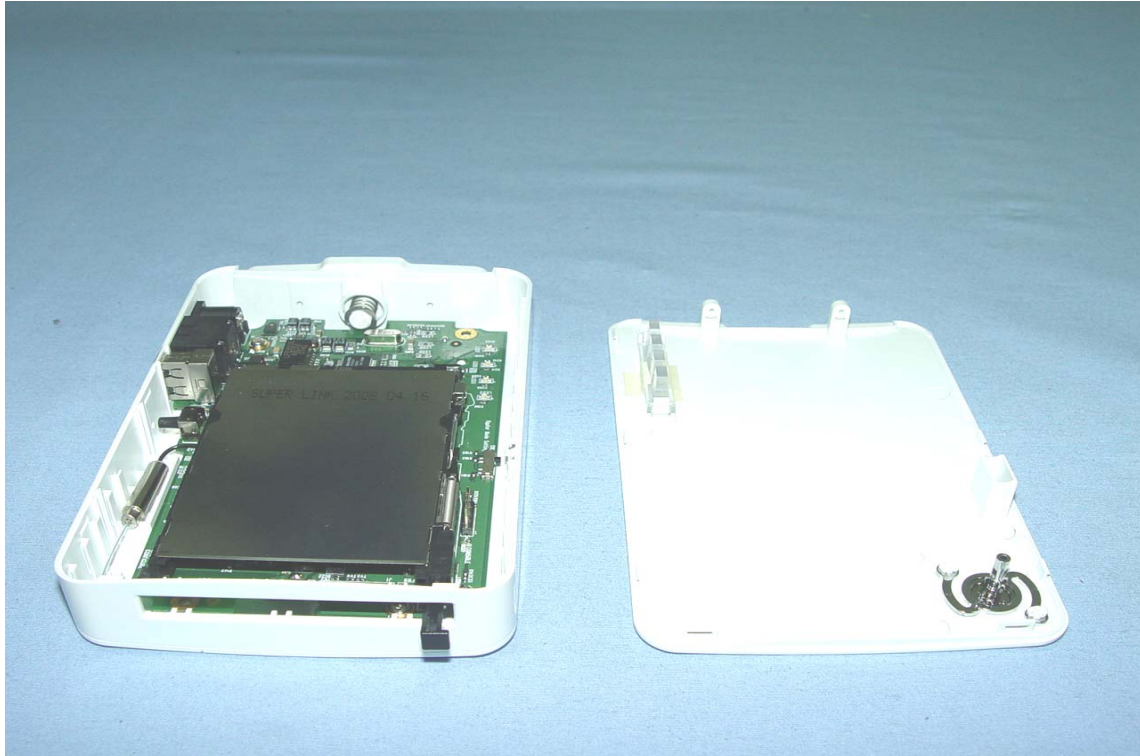

INTERNAL PHOTOGRAPHS OF EUT

Model: BPR1000-PU, MOR600-N

Model: BPR1000-U