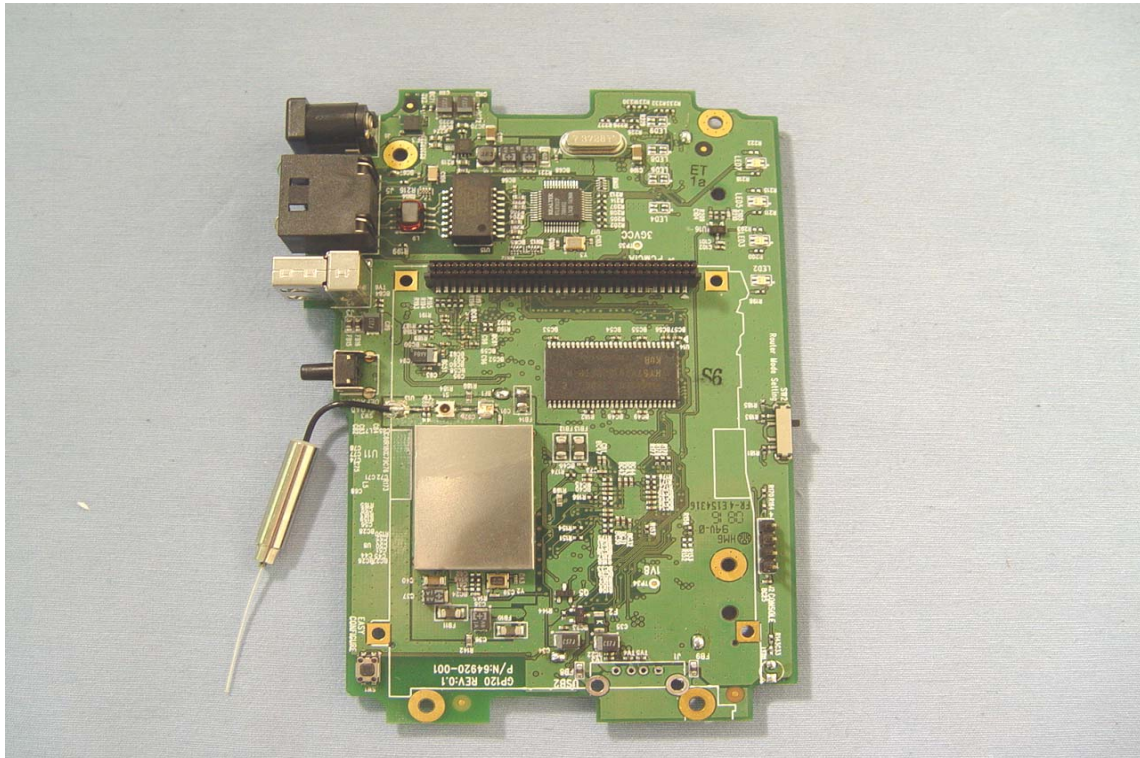

INTERNAL PHOTOGRAPHS OF EUT

Model: BPR1000-PU, MOR600-N

Model: BPR1000-U