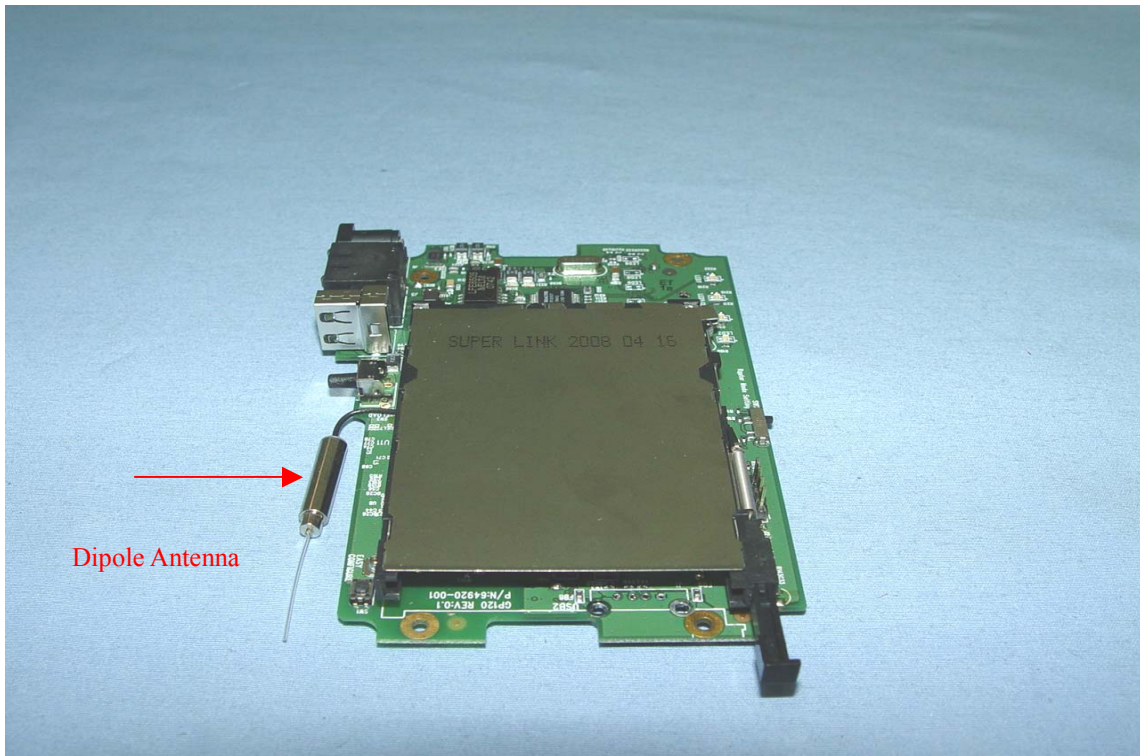

INTERNAL PHOTOGRAPHS OF EUT

Model: BPR1000-PU, MOR600-N

Model: BPR1000-U