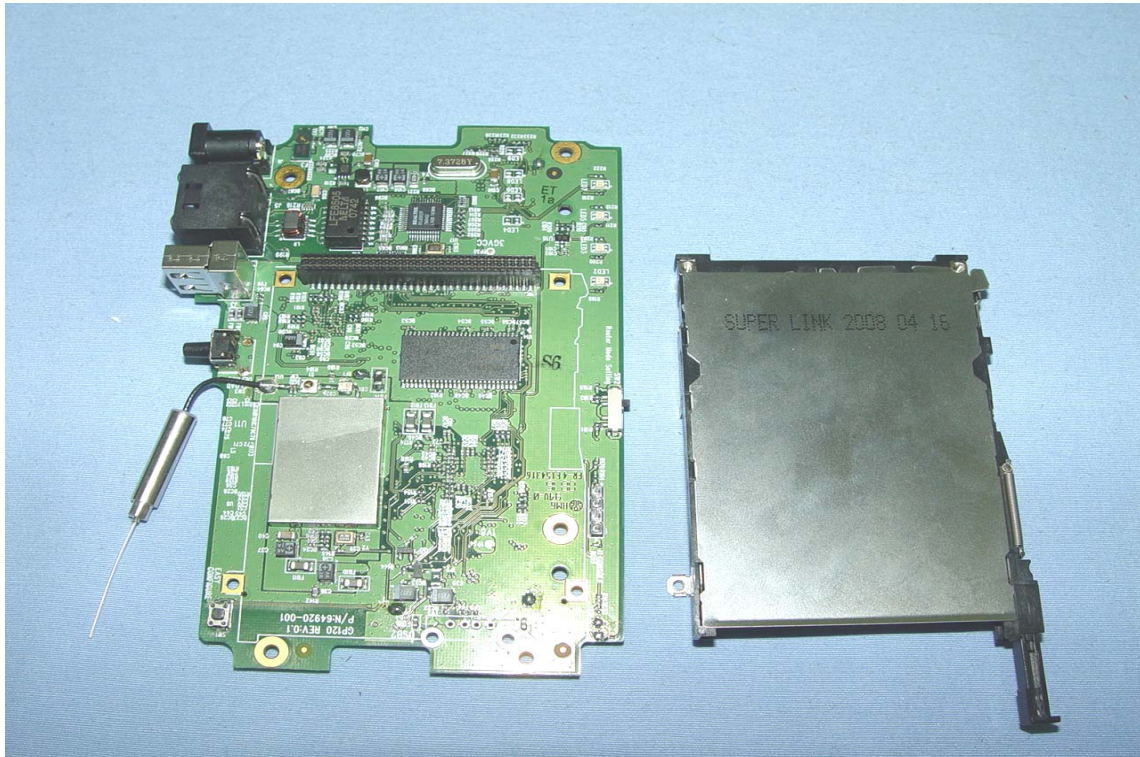

INTERNAL PHOTOGRAPHS OF EUT

Model: BPR1000-PU, MOR600-N

Model: BPR1000-U