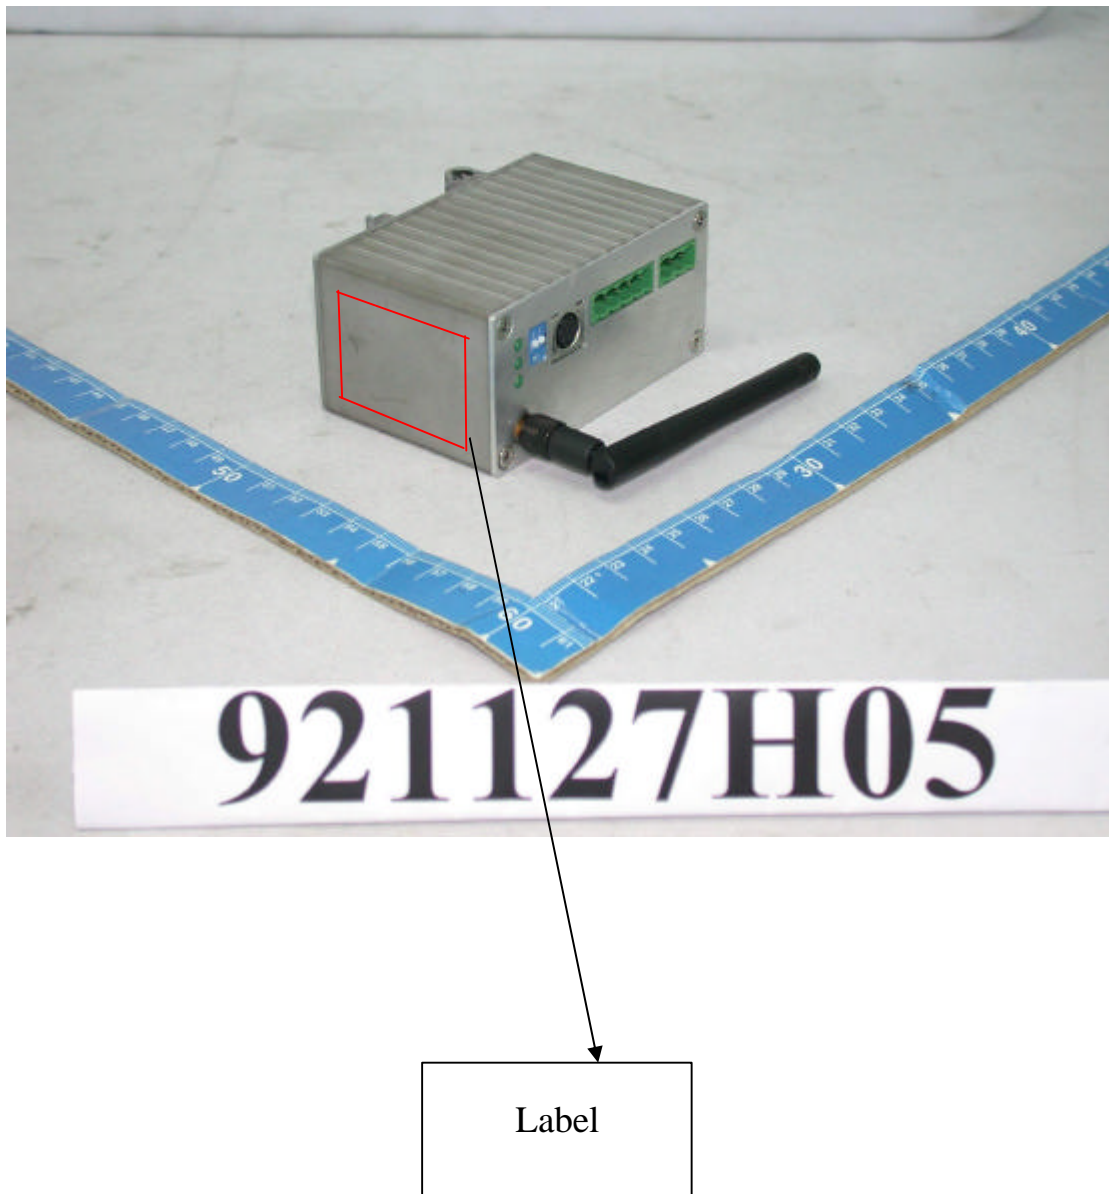

## LABEL LOCATION

(Fig. 1)

FCC ID: RPV-GW51W-MAXI