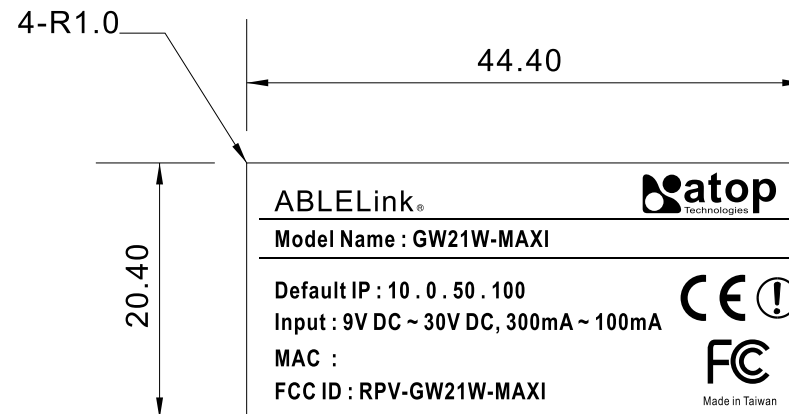

ABLELink®

Model Name : GW21W-MAXI

Default IP : 10 . 0 . 50 . 100

Input : 9V DC ~ 30V DC, 300mA ~ 100mA

MAC :

FCC ID : RPV-GW21W-MAXI

Made in Taiwan

SCALE:2/1

SCALE:1/1