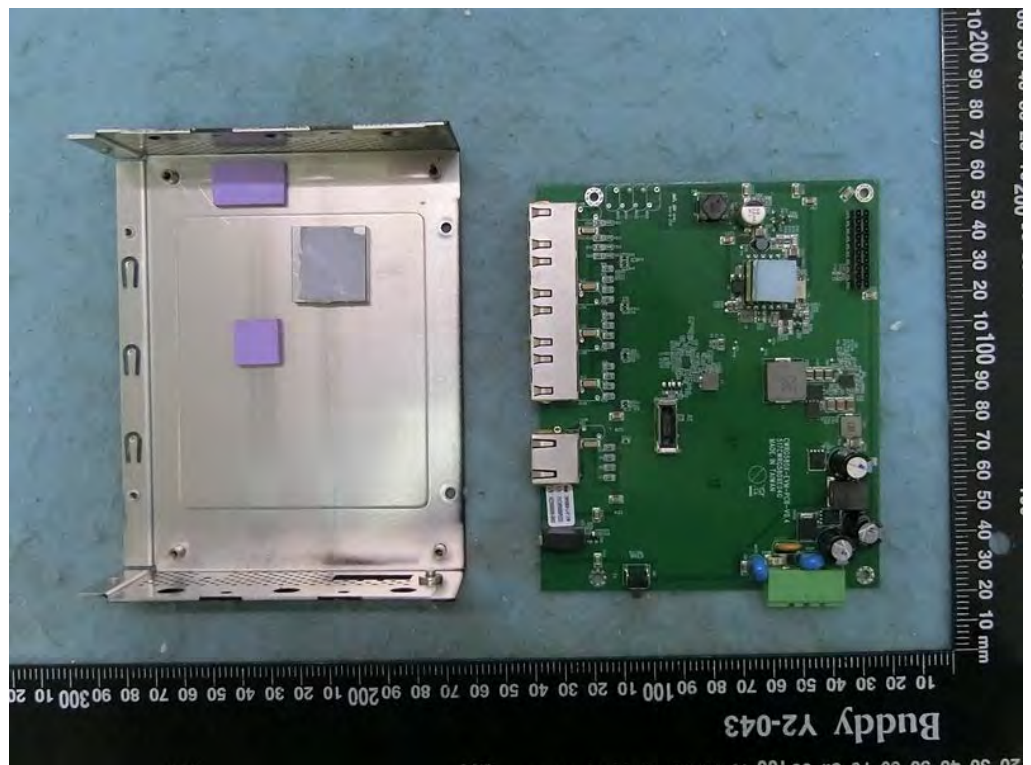

Brand Name: Atop Model Name: AWR5805P/AWR5805

EUT 1

EUT 2