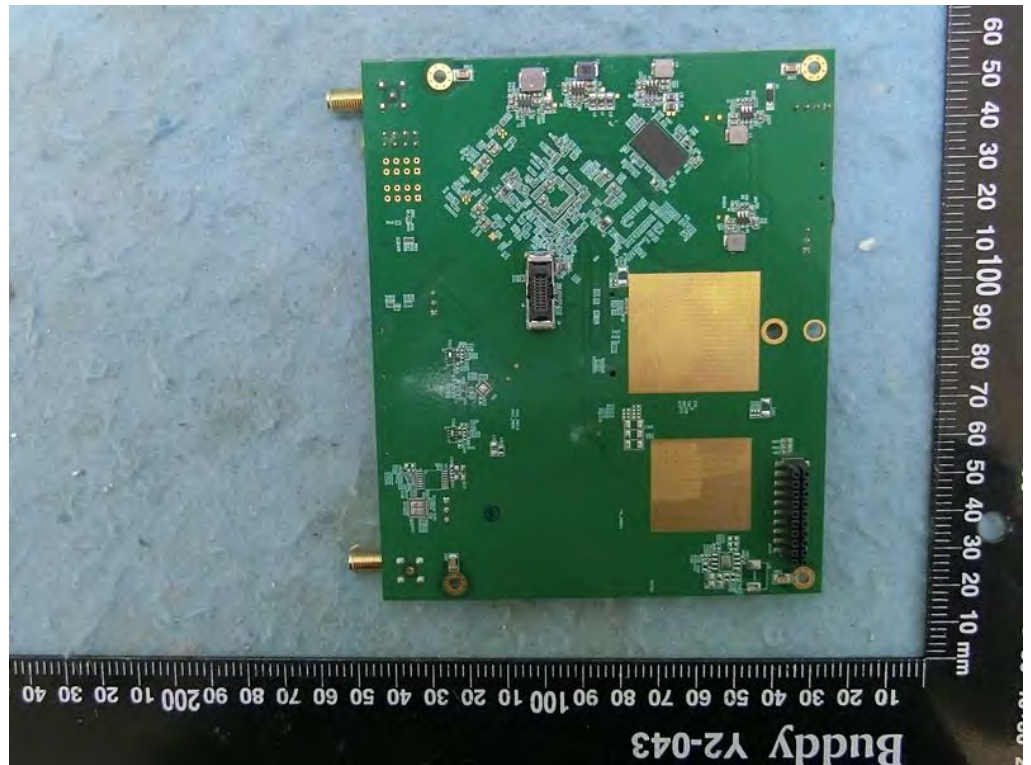

Brand Name: Atop Model Name: AWR5805P/AWR5805

EUT 1

EUT 2