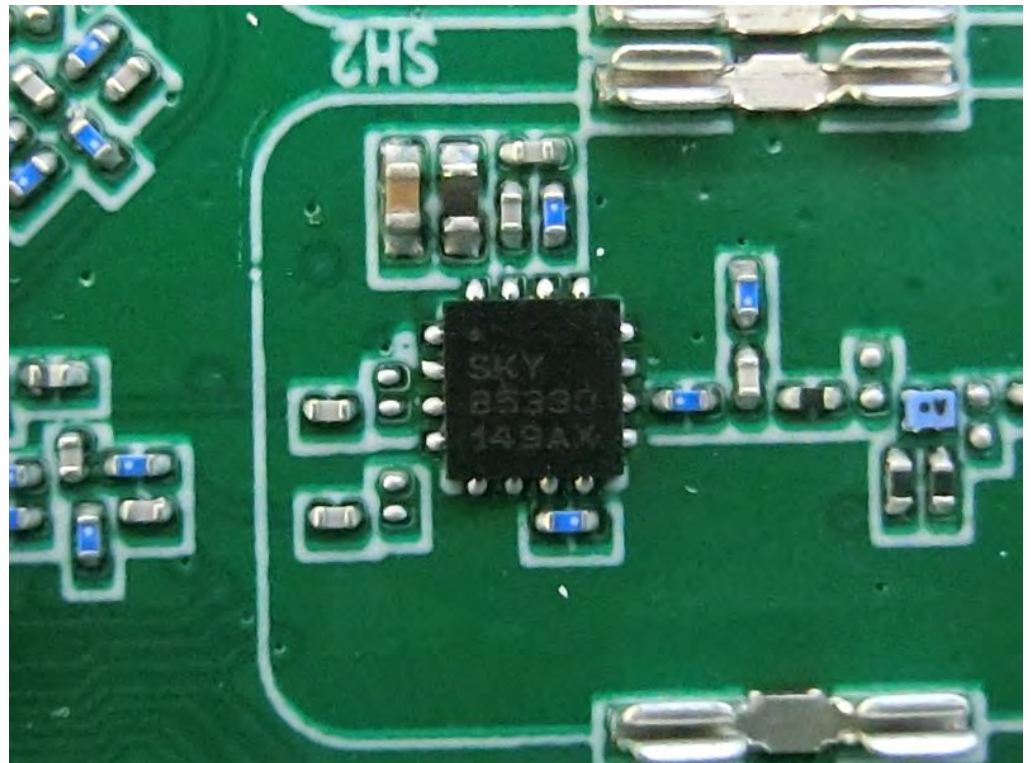

Brand Name: Atop Model Name: AWR5805P/AWR5805

EUT 1

EUT 2