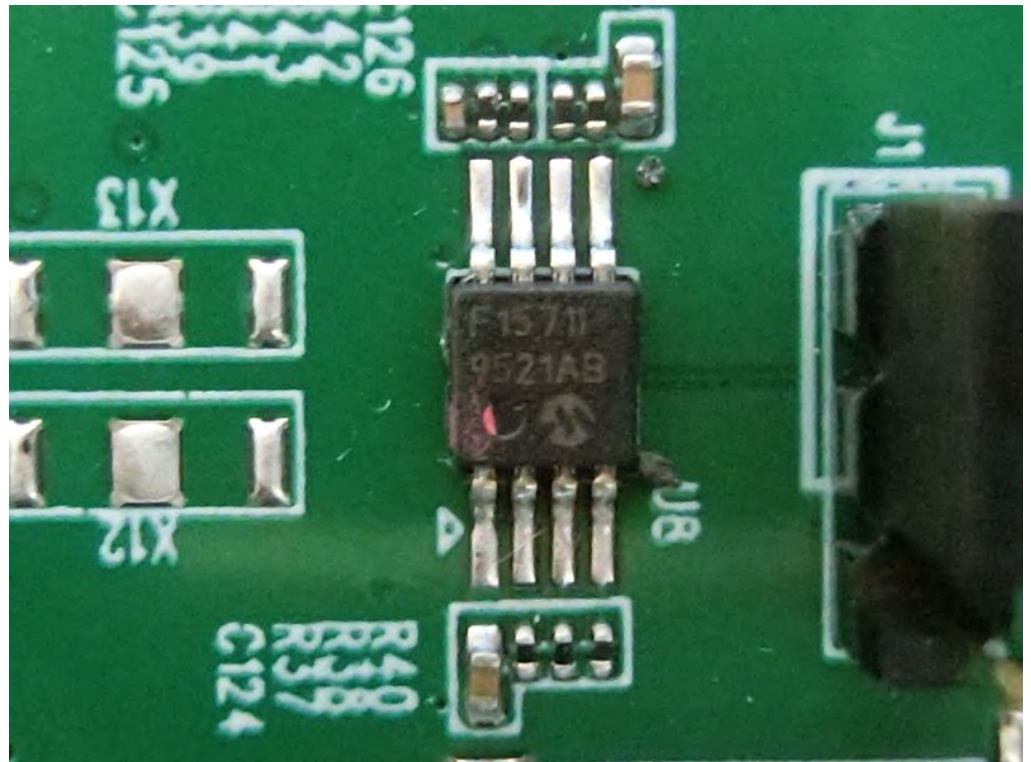

Brand Name: Atop Model Name: AWR5805P/AWR5805

EUT 1

EUT 2