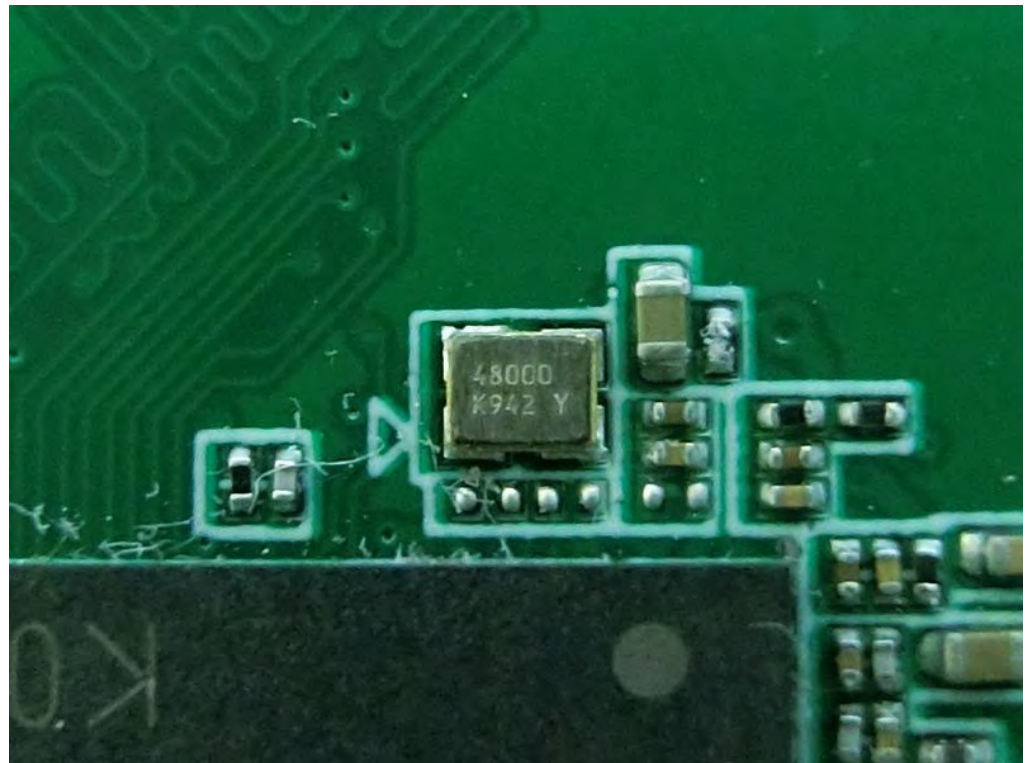

Brand Name: Atop Model Name: AWR5805P/AWR5805

EUT 1

EUT 2