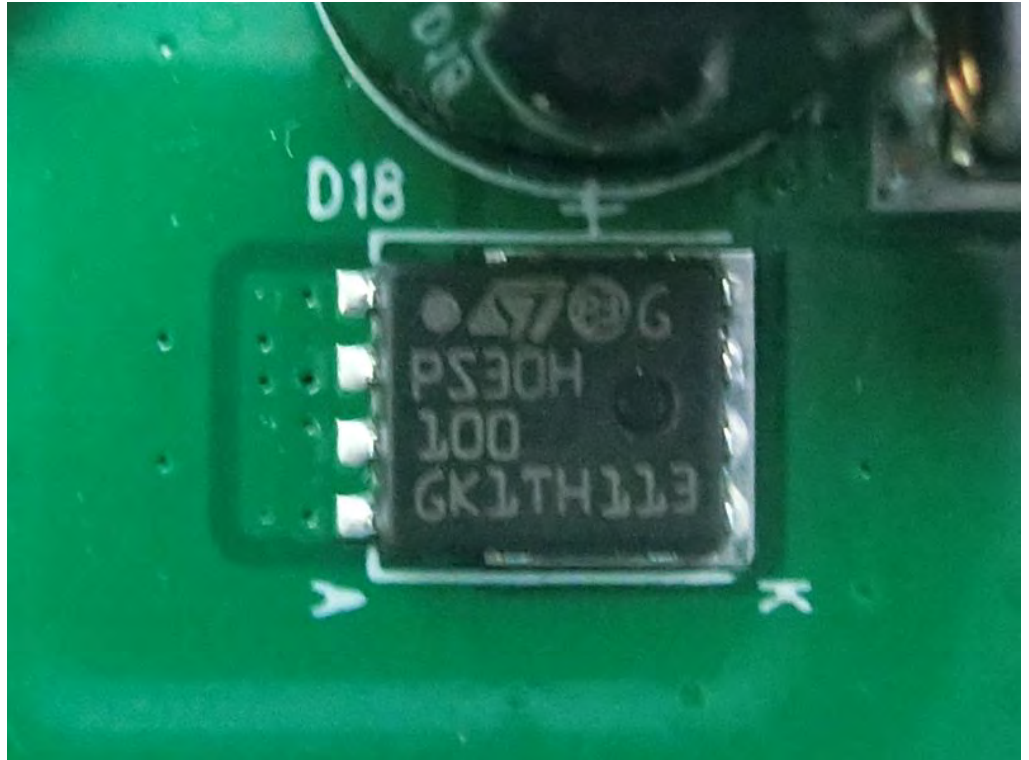

Brand Name: Atop Model Name: AWR5805P/AWR5805

EUT 1

EUT 2