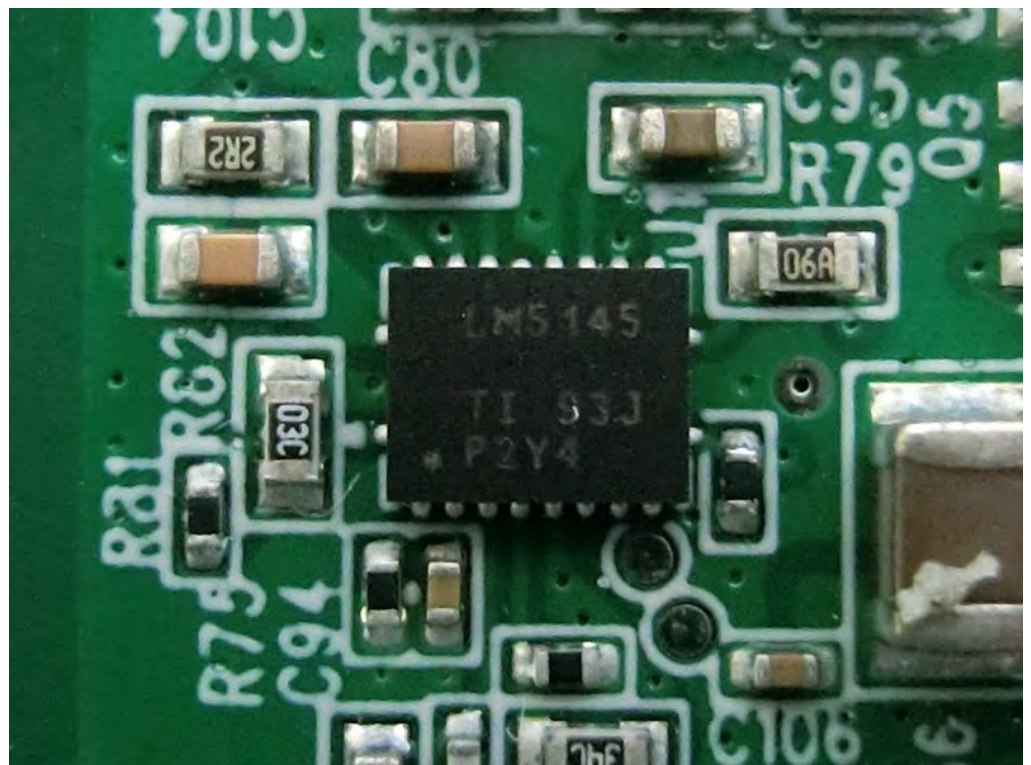

Brand Name: Atop Model Name: AWR5805P/AWR5805

EUT 1

EUT 2