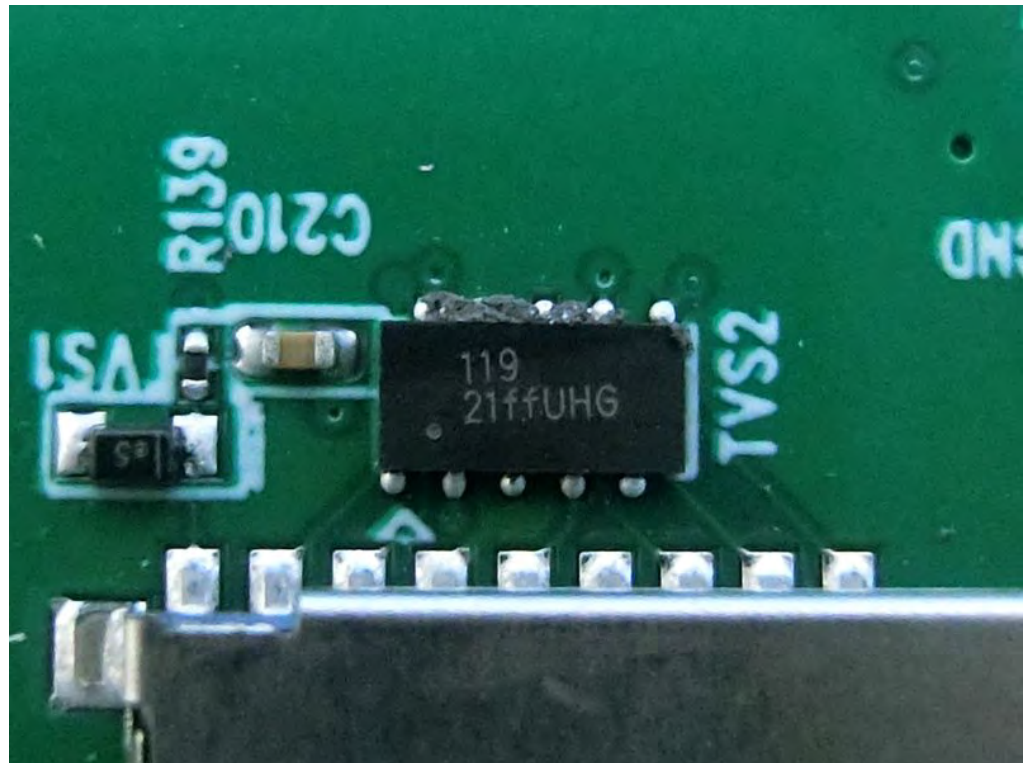

Brand Name: Atop Model Name: AWR5805P/AWR5805

EUT 1

EUT 2