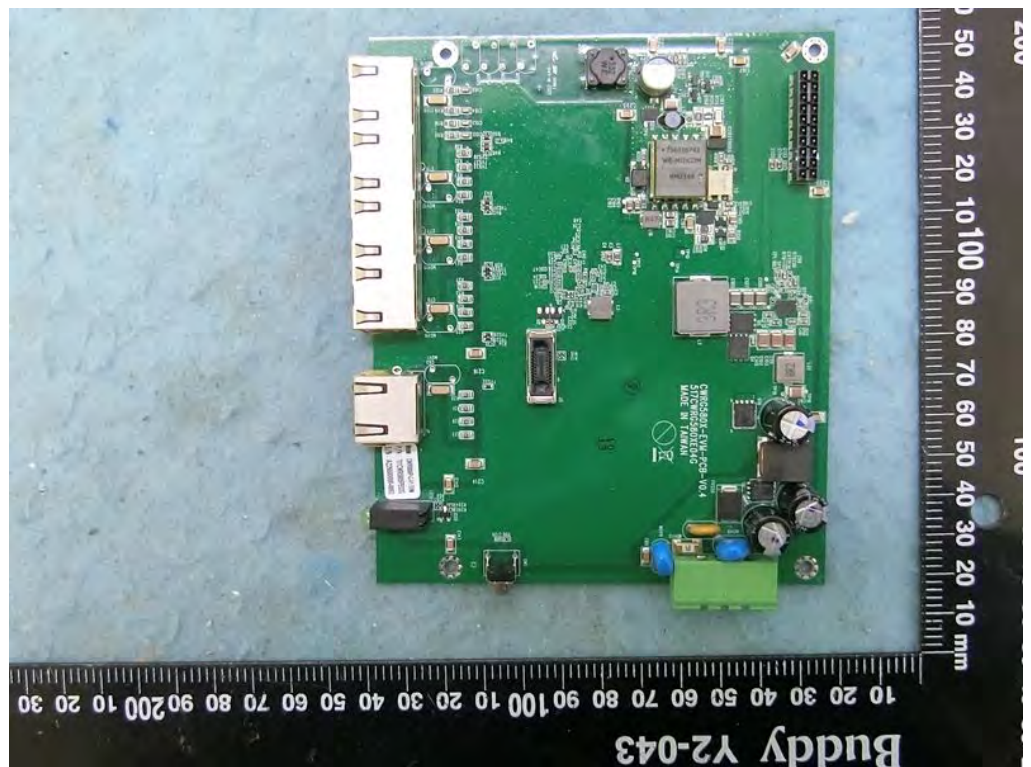

Brand Name: Atop Model Name: AWR5805P/AWR5805

EUT 1

EUT 2