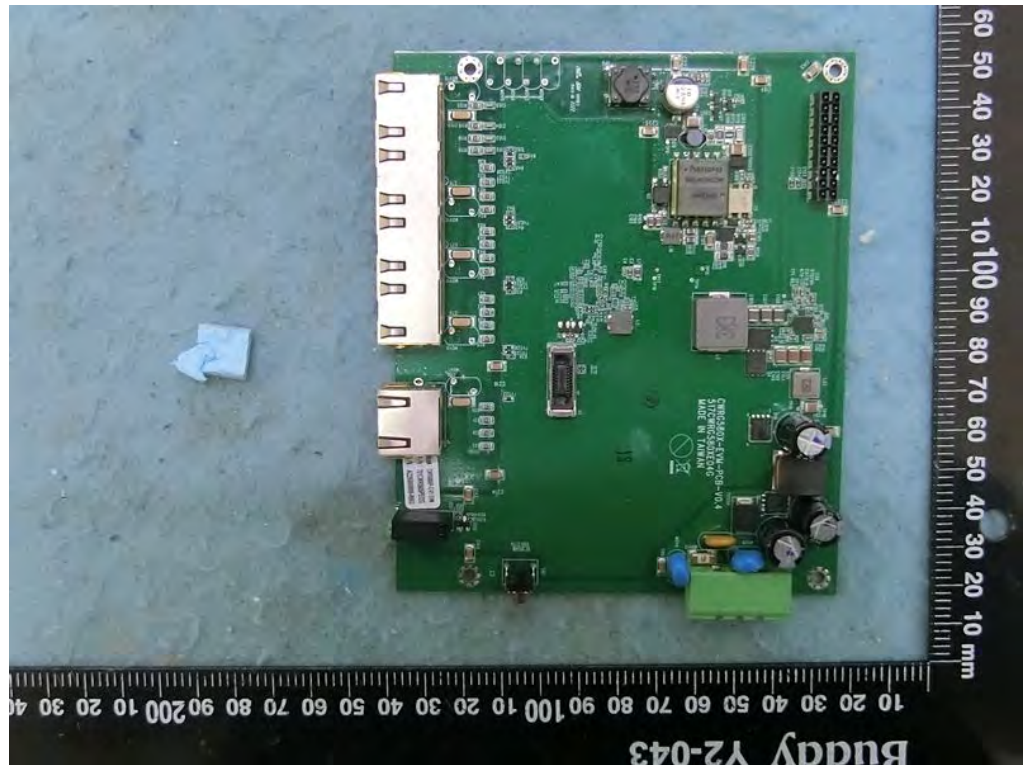

Brand Name: Atop Model Name: AWR5805P/AWR5805

EUT 1

EUT 2