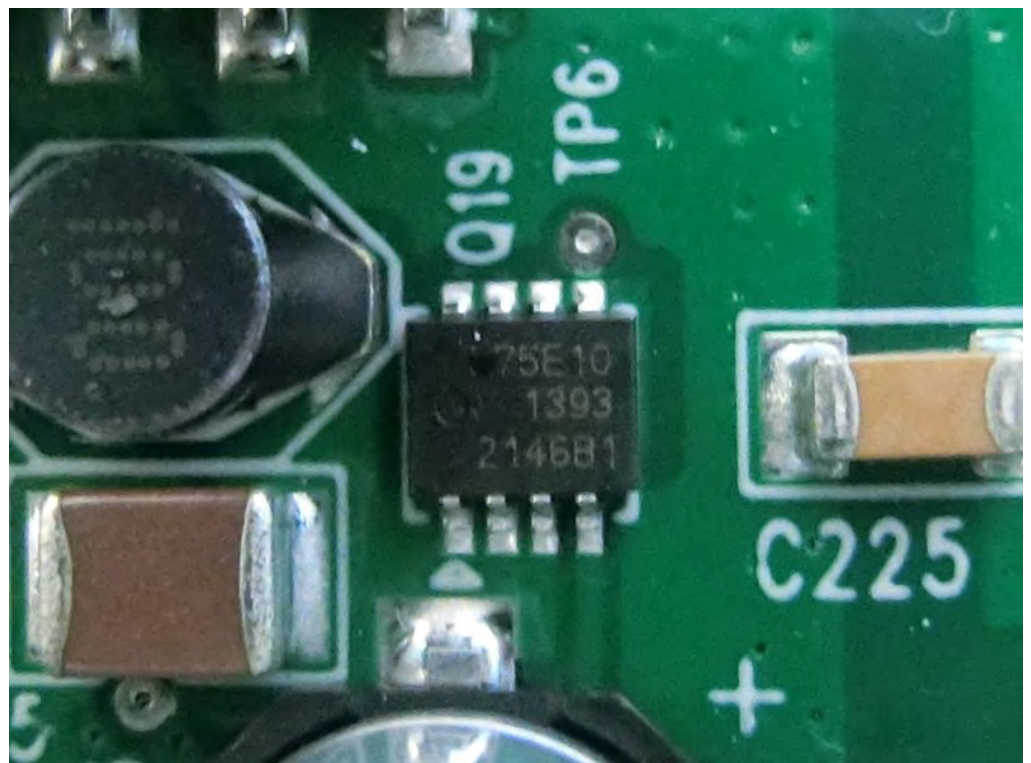

Brand Name: Atop Model Name: AWR5805P/AWR5805

EUT 1

EUT 2