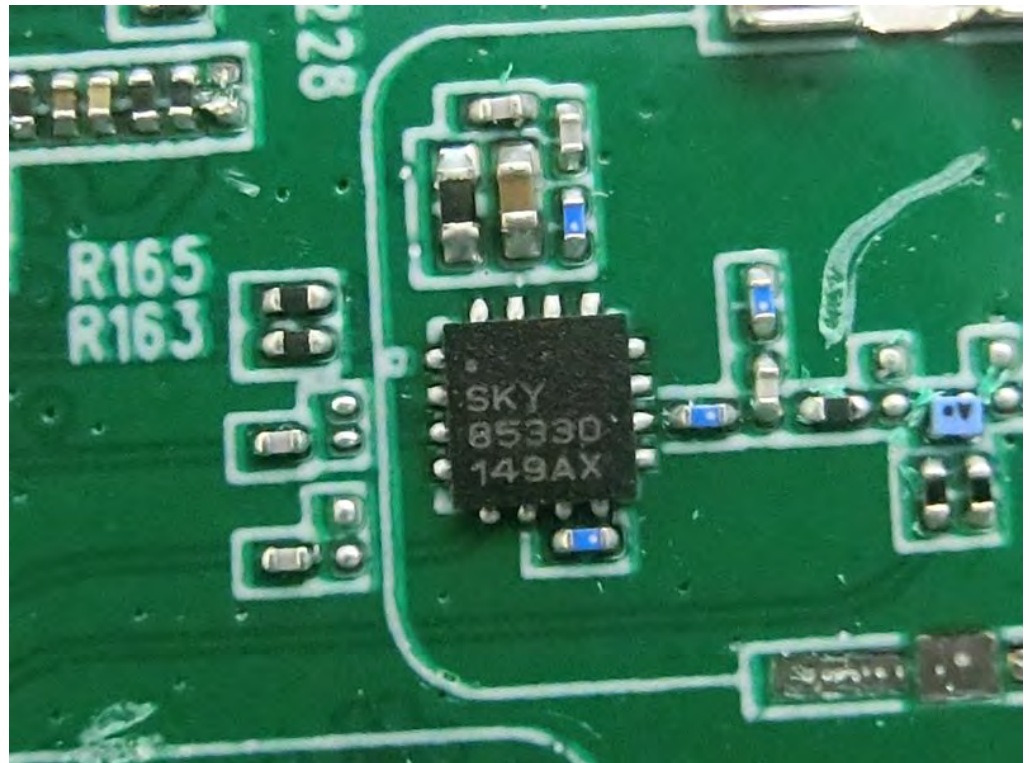

Brand Name: Atop Model Name: AWR5805P/AWR5805

EUT 1

EUT 2