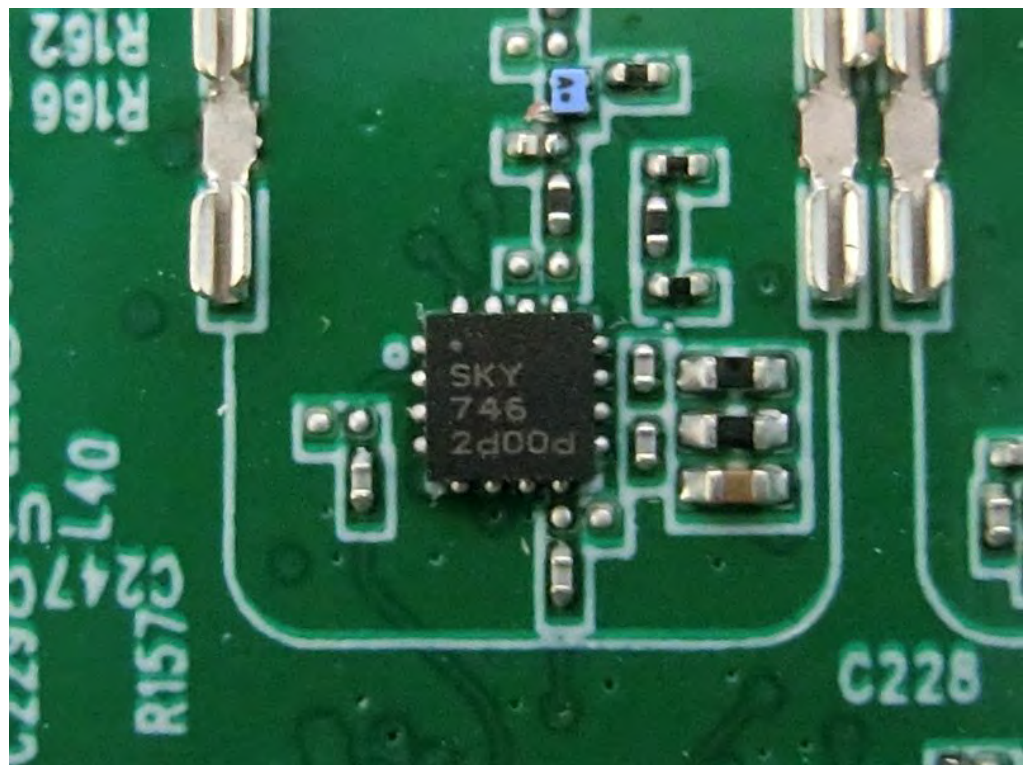

Brand Name: Atop Model Name: AWR5805P/AWR5805

EUT 1

EUT 2