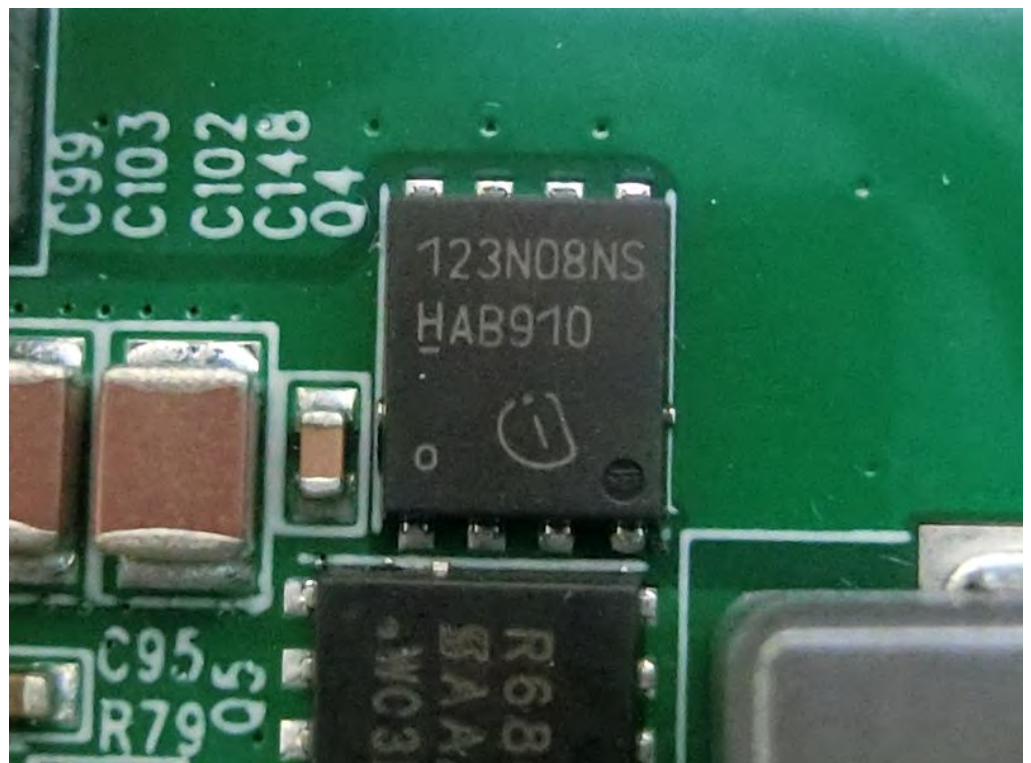

Brand Name: Atop Model Name: AWR5805P/AWR5805

EUT 1

EUT 2