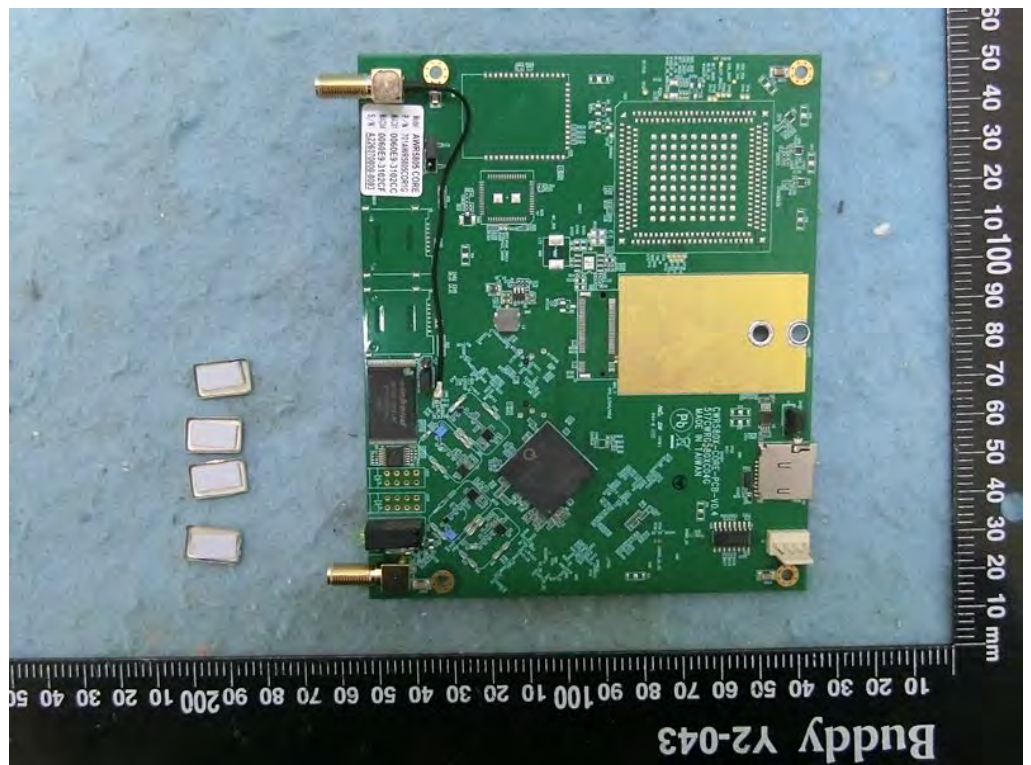

Brand Name: Atop Model Name: AWR5805P/AWR5805

EUT 1

EUT 2