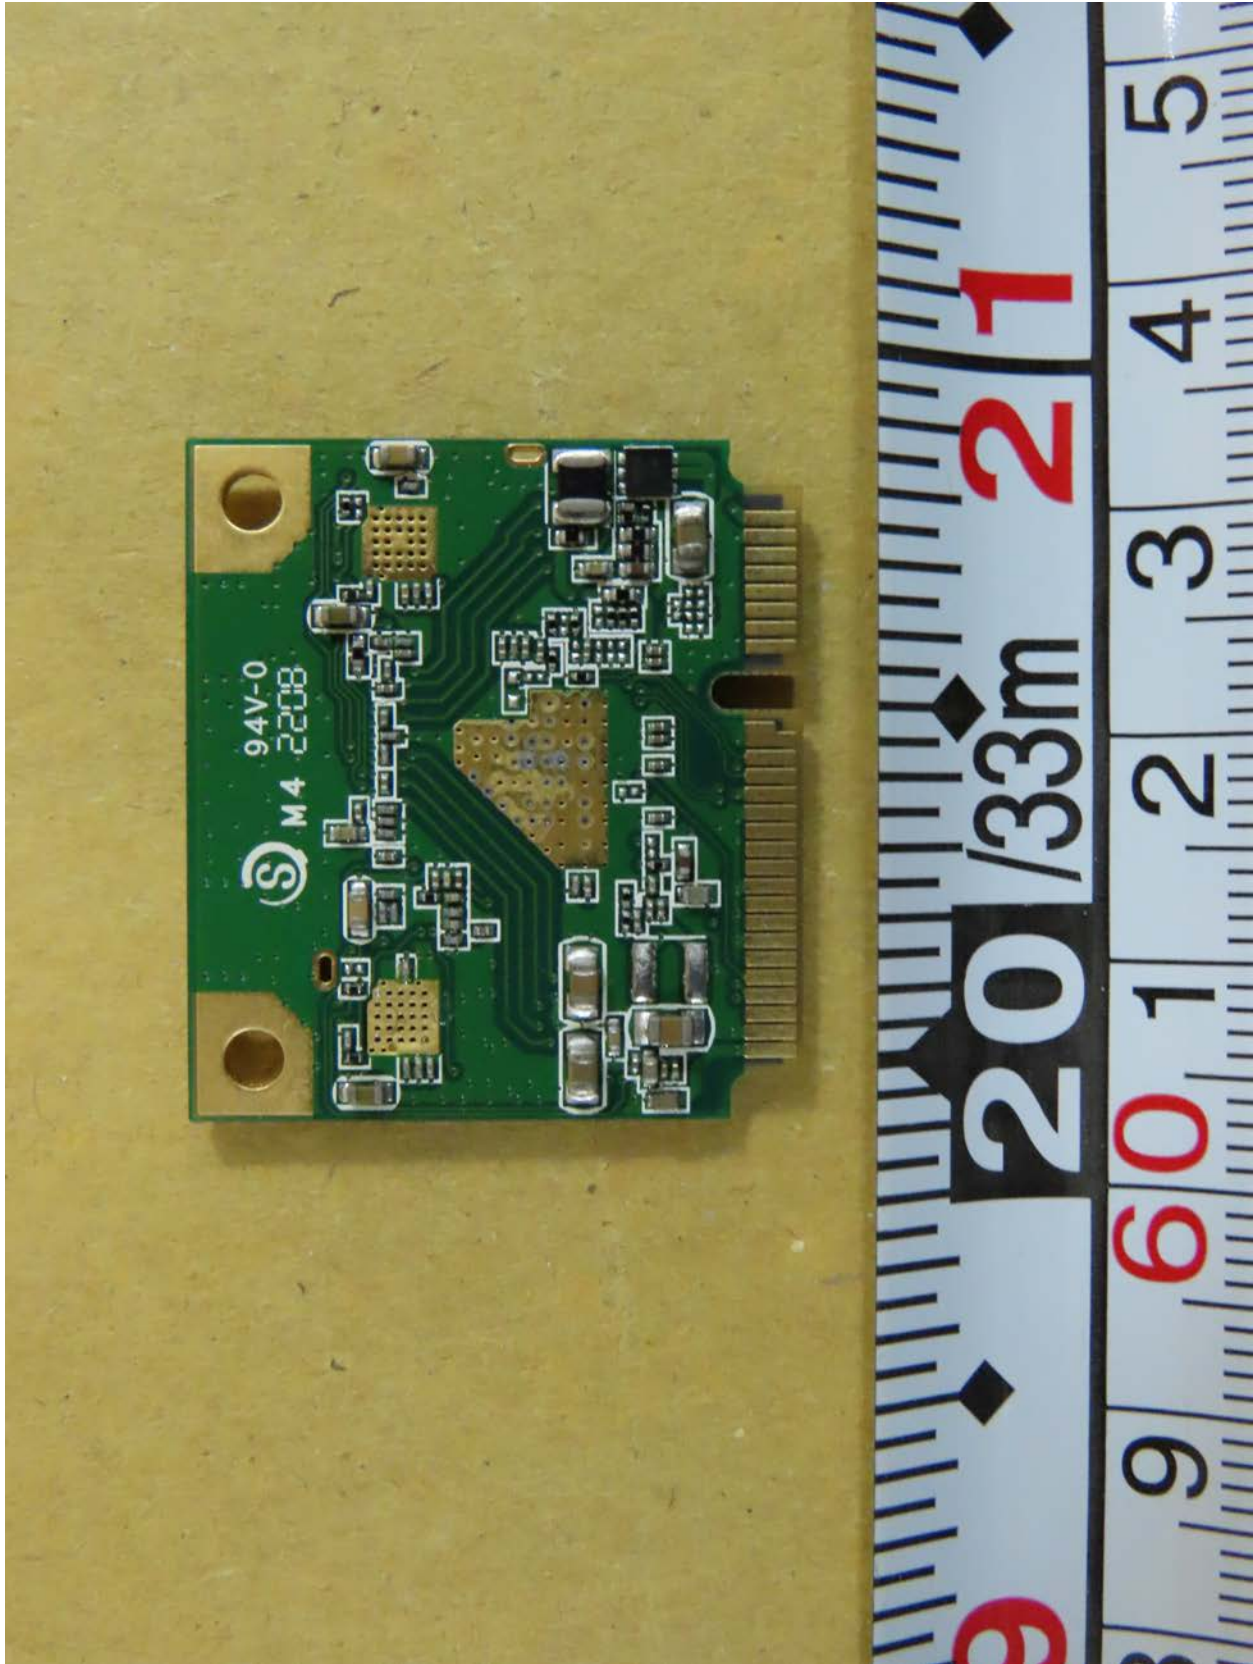

Worldwide Testing Services(Taiwan) Co., Ltd.

Registration number: W6M22403-23316-FCC

FCC ID: RPV-AWM5820

Internal Photos

Registration number: W6M22403-23316-FCC
FCC ID: RPV-AWM5820

Registration number: W6M22403-23316-FCC
FCC ID: RPV-AWM5820