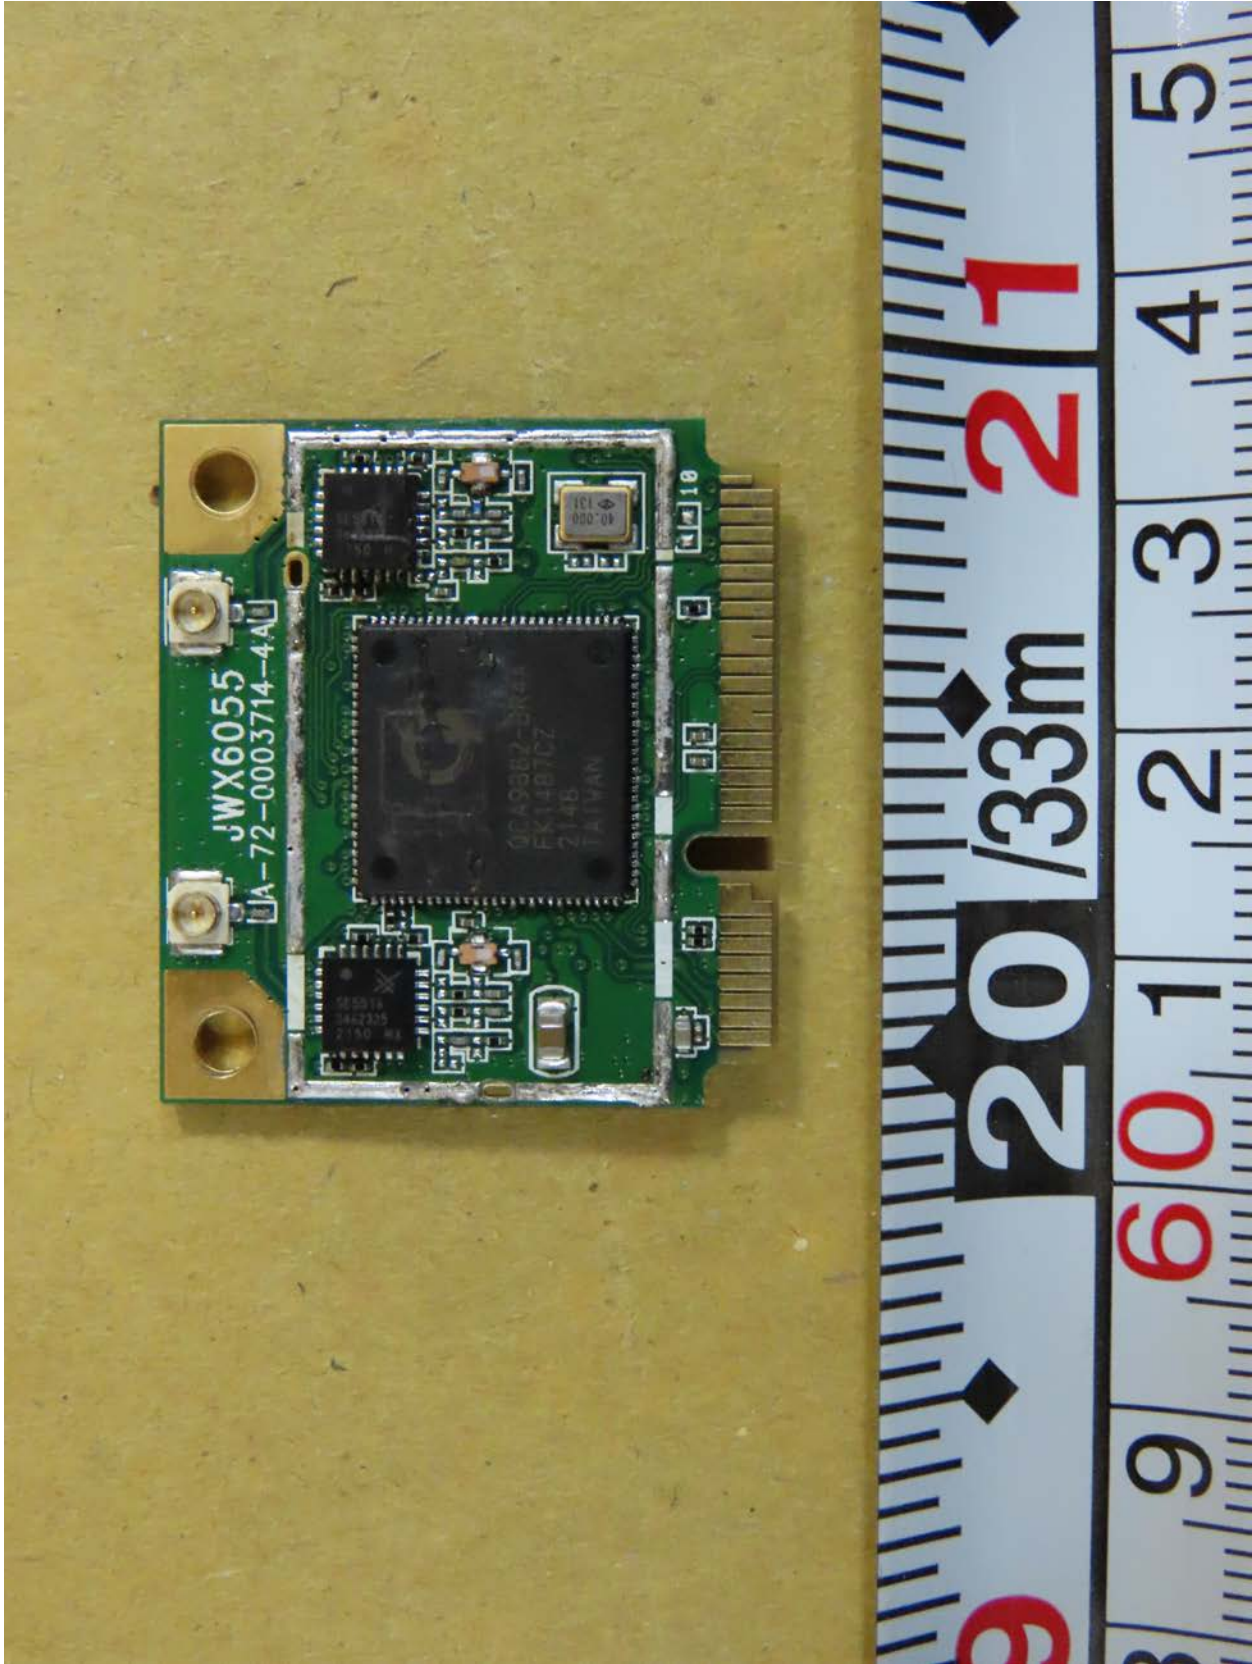

Worldwide Testing Services(Taiwan) Co., Ltd.

Registration number: W6M22403-23316-FCC

FCC ID: RPV-AWM5820

Internal Photos

Registration number: W6M22403-23316-FCC
FCC ID: RPV-AWM5820

Registration number: W6M22403-23316-FCC
FCC ID: RPV-AWM5820