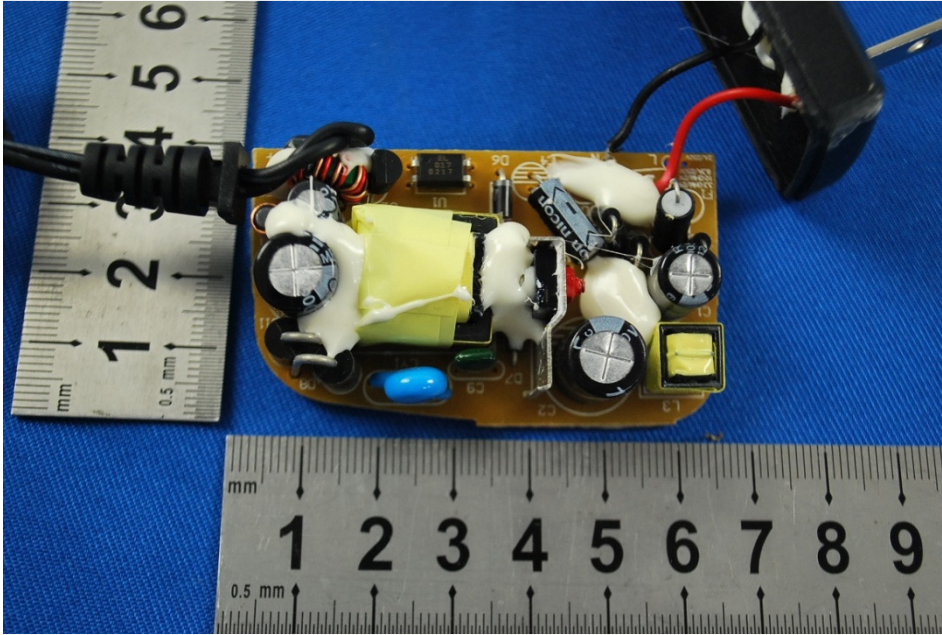

1 Photographs - EUT Constructional Details

Test Model No.: M233

SPPS

KPTEC