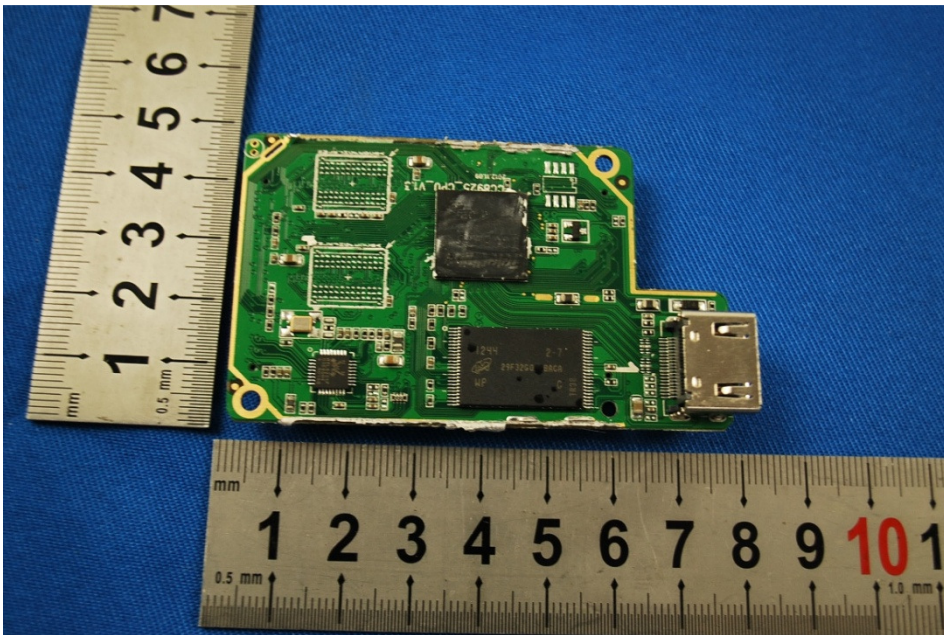

1 Photographs - EUT Constructional Details

Test Model No.: M233

SPPS

KPTEC