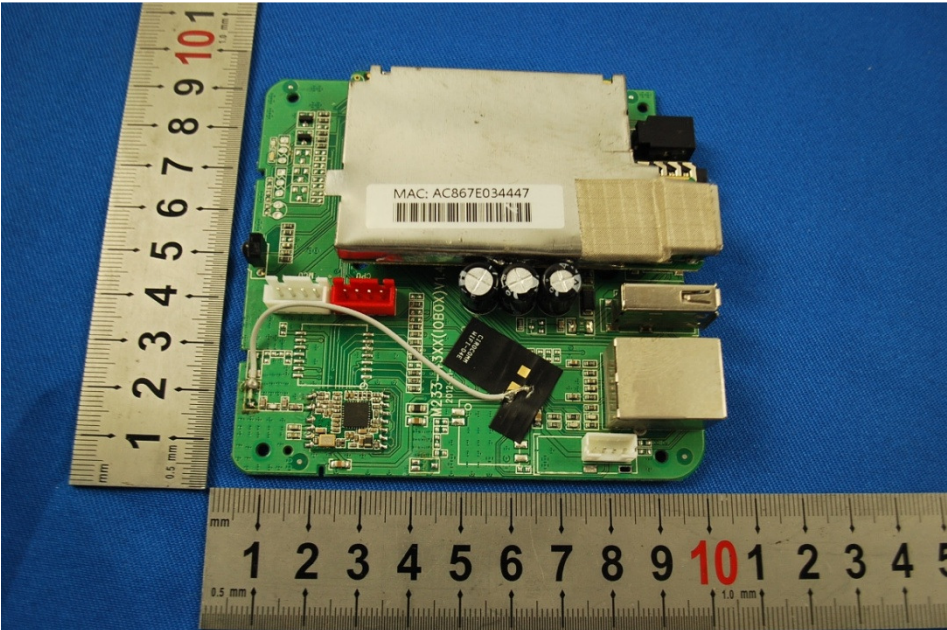

1 Photographs - EUT Constructional Details

Test Model No.: M233

SPPS

KPTEC