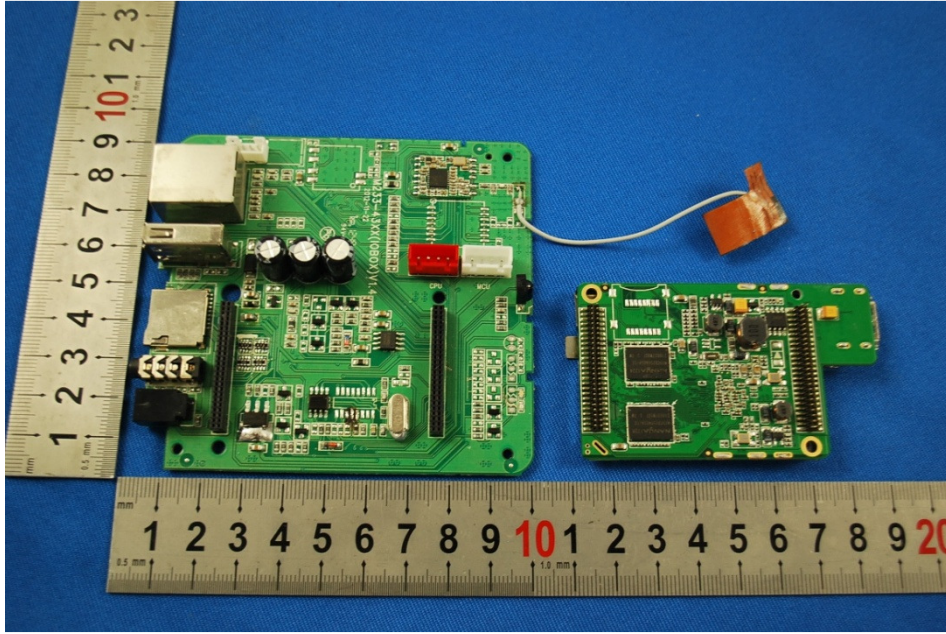

1 Photographs - EUT Constructional Details

Test Model No.: M233

SPPS

KPTEC