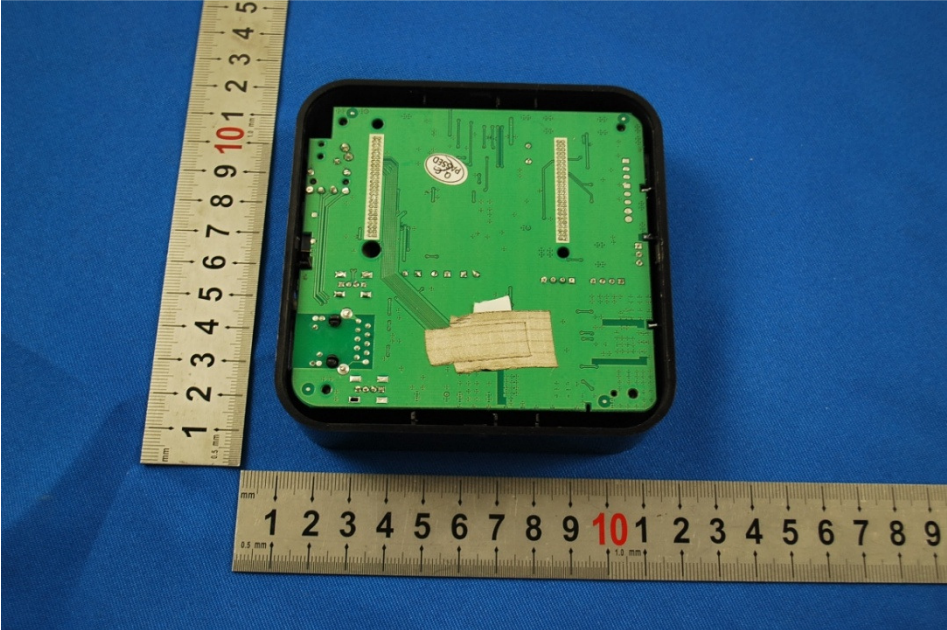

1 Photographs - EUT Constructional Details

Test Model No.: M233

SPPS

KPTEC