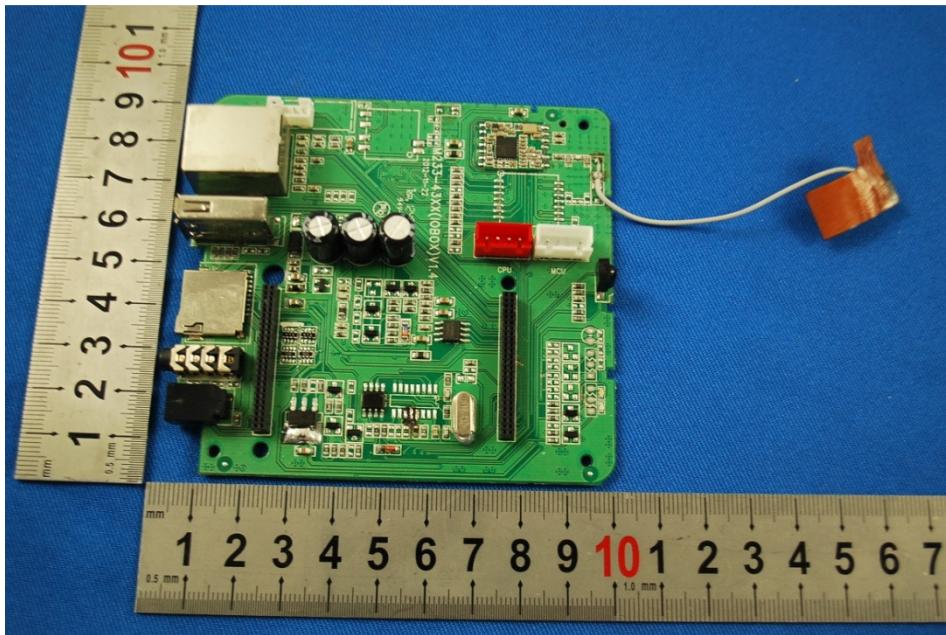

1 Photographs - EUT Constructional Details

Test Model No.: M233

SPPS

KPTEC