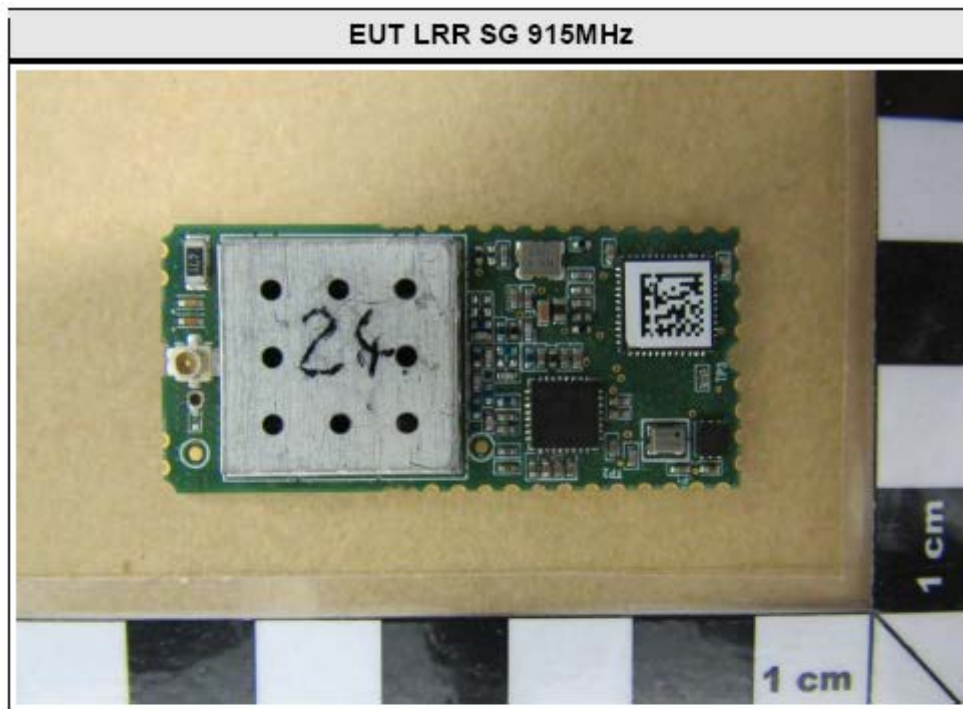

08-External Photos

Model No.: 915MHz
FCC ID: RPN-10184341

08-External Photos

Model No.: 915MHz
FCC ID: RPN-10184341

08-External Photos

Model No.: 915MHz
FCC ID: RPN-10184341