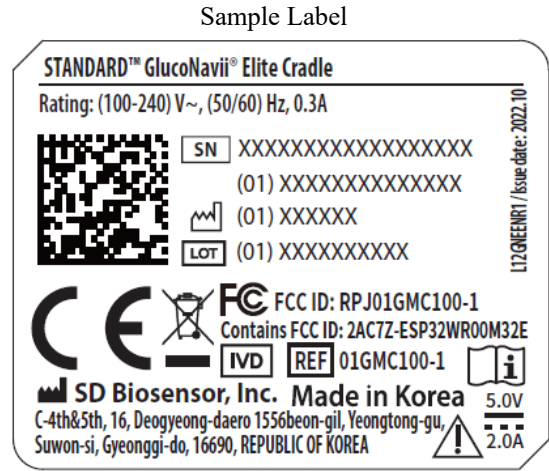

## SAMPLE LABEL & LOCATION

The Label shown shall be permanently affixed at a conspicuous location on the device and be readily visible to the user at the time of purchase.

- The FCC label shown is representative of the label that will appear on the radio when in production. Other information may also be included on this label.