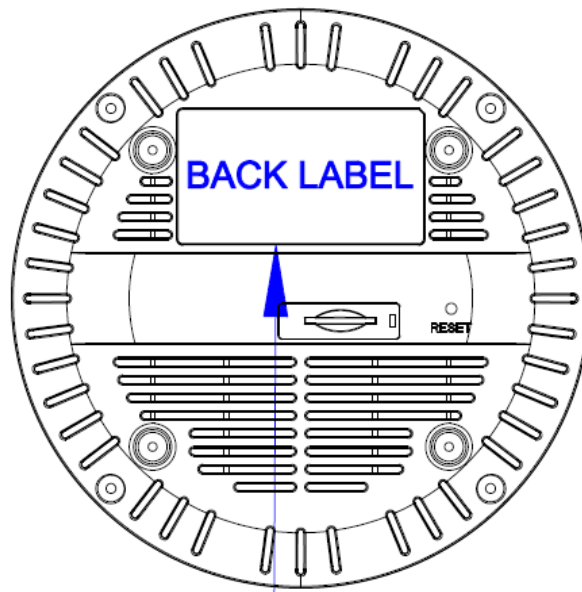

**LAN MAC:XXXXXXXXXXXX**

**This device complies with Part 15 of the FCC Rules.Operation is subject to the following two conditions: (1) this device may not cause harmful interference, and (2) this device must accept any interference received, including interference that may cause undesired operation.**

**INPUT:12V ——— 1.5A**

**MADE IN CHINA**

**FCC ID:ROR1004**

**FC**

**R**

**BACK LABEL**

---