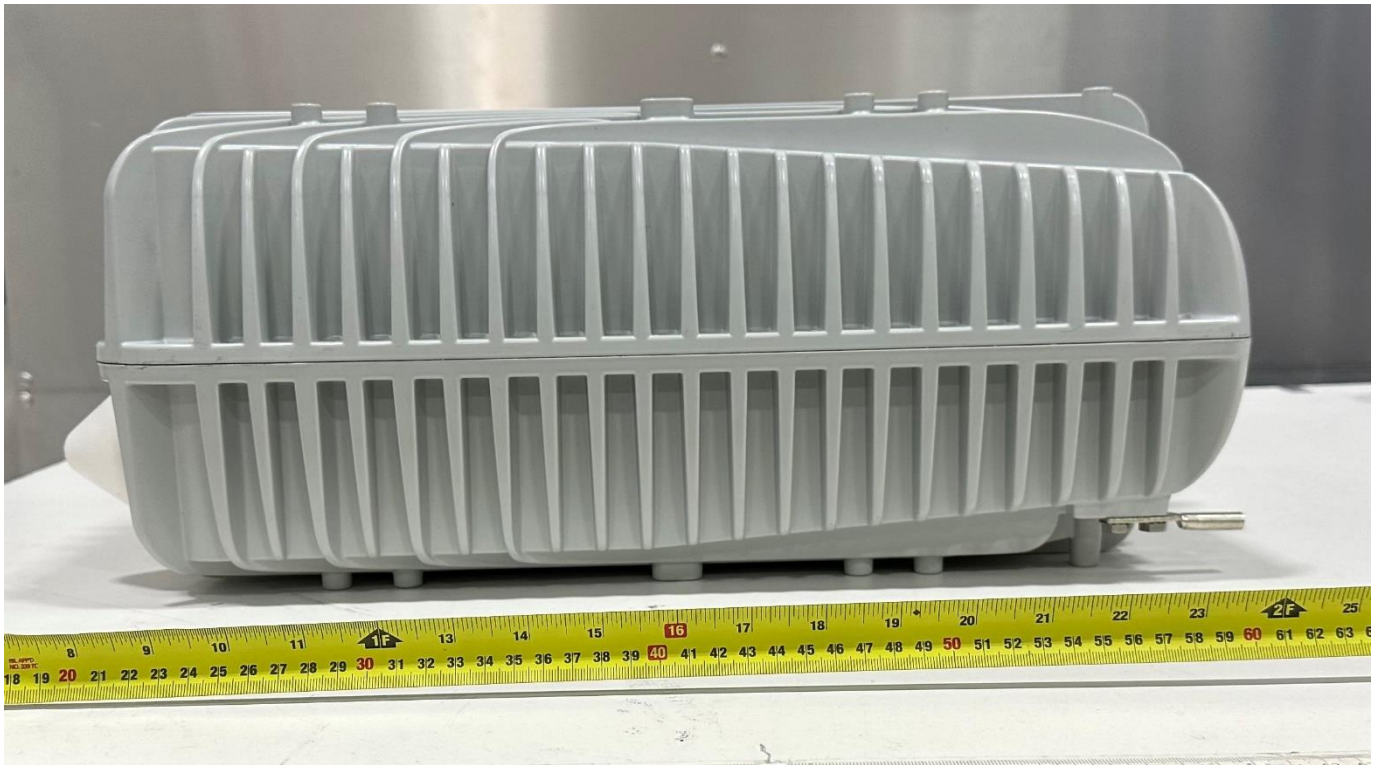

## Section 1. External photos

---

### 1.1 Top front view

---

1.2 Top rear view

---

1.3 Bottom view

Model (HVIN): FW6-B53-00-NA  
FCC ID: ROR0013  
IC: 10794A-FW600B53

1.4 Side view

---