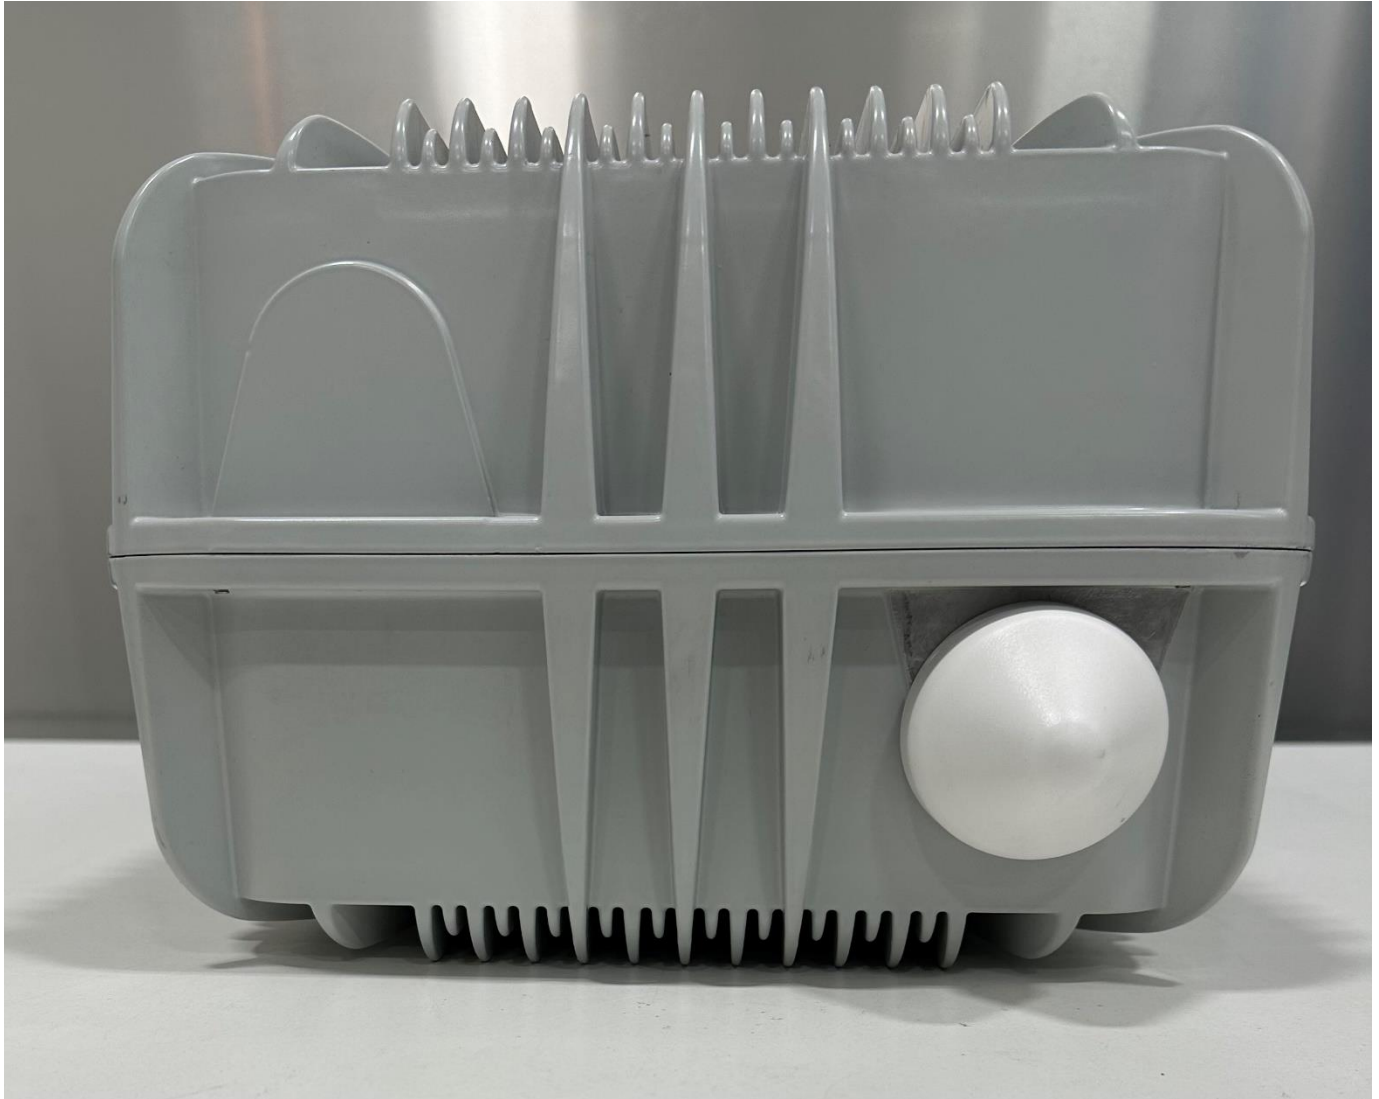

END OF REPORT