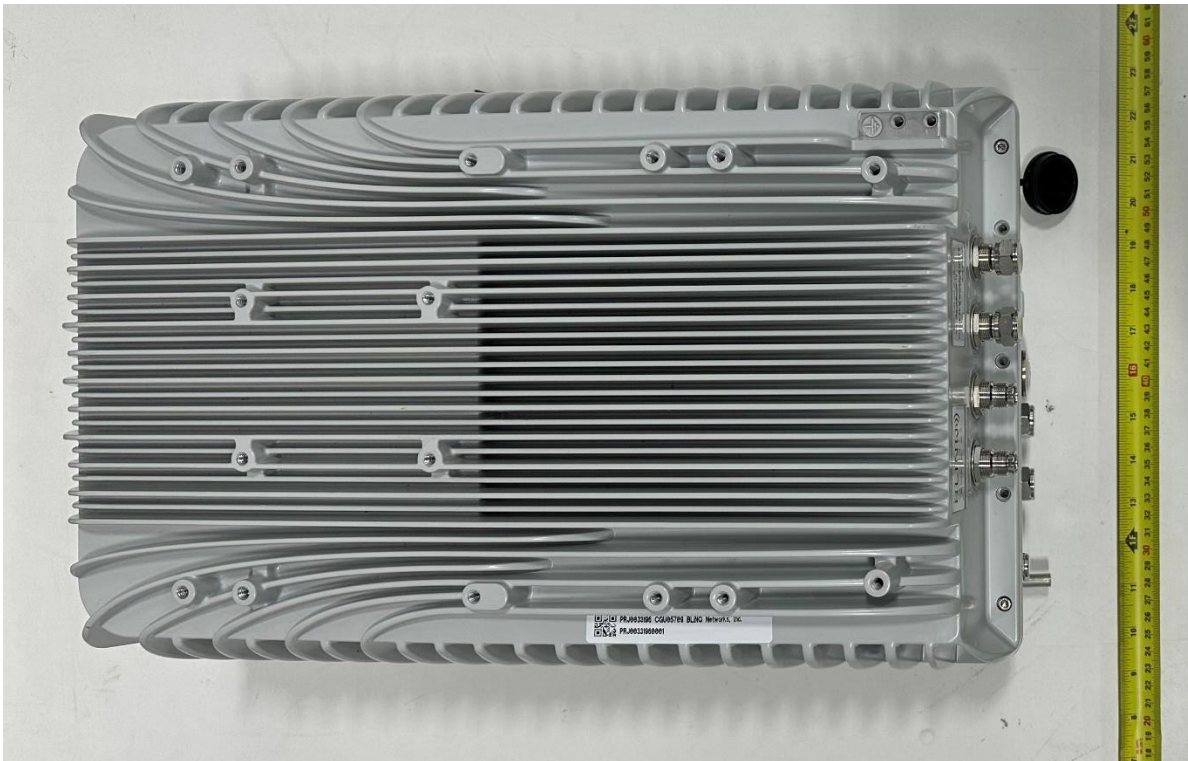

# External photos – PRJ0033196

## Section 1. External photos

---

### 1.1 Top front view

---

1.2 Top rear view

---

1.3 Bottom view

Model (HVIN): FW6-B53-00-NA  
FCC ID: ROR0013  
IC: 10794A-FW600B53

1.4 Side view

---