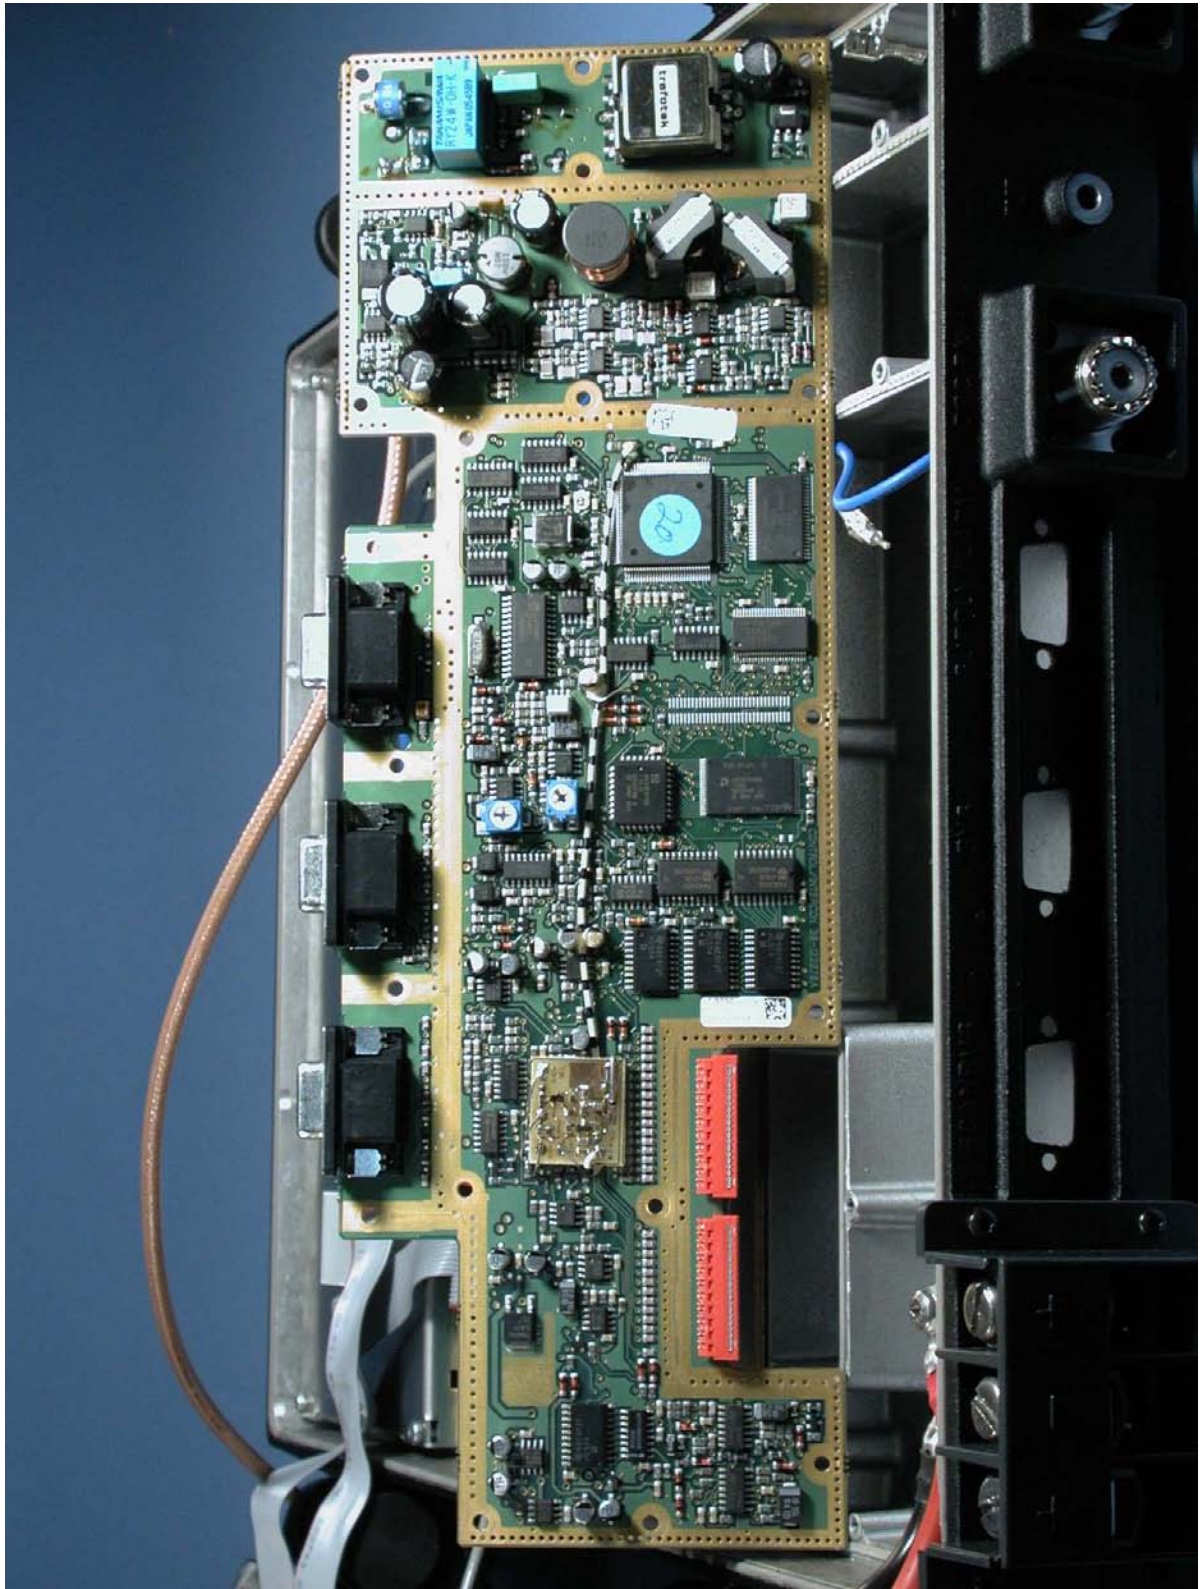

Photographs module 99817532

Internal

PHOTOGRAPH 1: <i>TRANSCEIVER UNIT, SAILOR TU5160, INTERNAL VIEW</i>	2
PHOTOGRAPH 2: <i>TRANSCEIVER UNIT, SAILOR TU5160, CONTROL/ INTERCON MODULE</i>	3
PHOTOGRAPH 3: <i>TRANSCEIVER UNIT, SAILOR TU5160, RX/EX SIGNAL PATH 122880 MODULE</i>	4
PHOTOGRAPH 4: <i>TRANSCEIVER UNIT, SAILOR TU5160, RX/EX SIGNAL PATH 122880 MODULE</i>	5
PHOTOGRAPH 5: <i>TRANSCEIVER UNIT, SAILOR TU5160, SYNTH. AND DSC WR 122879 MODULE</i>	6
PHOTOGRAPH 6: <i>TRANSCEIVER UNIT, SAILOR TU5160, SYNTH. AND DSC WR 122879 MODULE</i>	7
PHOTOGRAPH 7: <i>TRANSCEIVER UNIT, SAILOR TU5160, POWER AMPLIFIER AND FILTERS MODULE</i>	8
PHOTOGRAPH 8: <i>ANTENNA TUNER UNIT SAILOR ATU5215 INTERNAL VIEW</i>	9
PHOTOGRAPH 9: <i>ANTENNA TUNER UNIT SAILOR ATU5215 PROCESSOR AND MEMORY</i>	10

Photograph 1: *Transceiver unit, SAILOR TU5160, internal view*

Photograph 2: *Transceiver unit, SAILOR TU5160, Control / Intercon module*

Photograph 3: *Transceiver unit, SAILOR TU5160, Rx/Ex Signal Path 122880 Module*

Photograph 4: *Transceiver unit, SAILOR TU5160, Rx/Ex Signal Path 122880 Module*

Photograph 5: *Transceiver unit, SAILOR TU5160, Synth. and DSC WR 122879 Module*

Photograph 6: *Transceiver unit, SAILOR TU5160, Synth. and DSC WR 122879 Module*

Photograph 7: *Transceiver unit, SAILOR TU5160, Power Amplifier and Filters module*

Photograph 8: Antenna tuner unit SAILOR ATU5215 internal view

Photograph 9: Antenna tuner unit SAILOR ATU5215 Processor and memory