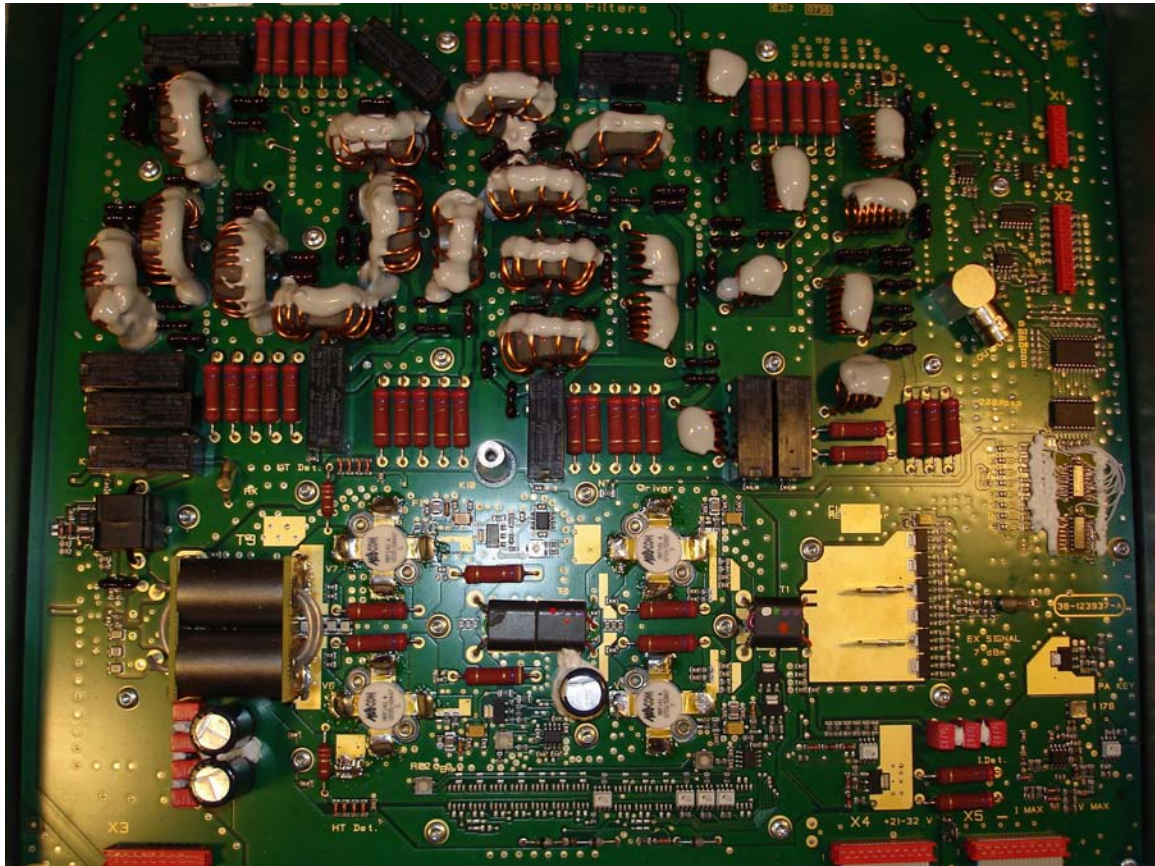

Photographs module 99817532

Internal

PHOTOGRAPH 1: <i>TRANSCEIVER UNIT, SAILOR TU5160, INTERNAL VIEW</i>	2
PHOTOGRAPH 2: <i>TRANSCEIVER UNIT, SAILOR TU5160, CONTROL/ INTERCON MODULE</i>	3
PHOTOGRAPH 3: <i>TRANSCEIVER UNIT, SAILOR TU5160, RX/EX SIGNAL PATH 122880 MODULE</i>	4
PHOTOGRAPH 4: <i>TRANSCEIVER UNIT, SAILOR TU5160, RX/EX SIGNAL PATH 122880 MODULE</i>	5
PHOTOGRAPH 5: <i>TRANSCEIVER UNIT, SAILOR TU5160, SYNTH. AND DSC WR 122879 MODULE</i>	6
PHOTOGRAPH 6: <i>TRANSCEIVER UNIT, SAILOR TU5160, SYNTH. AND DSC WR 122879 MODULE</i>	7
PHOTOGRAPH 7: <i>TRANSCEIVER UNIT, SAILOR TU5160, POWER AMPLIFIER AND FILTERS MODULE</i>	8
PHOTOGRAPH 8: <i>ANTENNA TUNER UNIT SAILOR ATU5215 INTERNAL VIEW</i>	9
PHOTOGRAPH 9: <i>ANTENNA TUNER UNIT SAILOR ATU5215 PROCESSOR AND MEMORY</i>	10

Photograph 1: *Transceiver unit, SAILOR TU5160, internal view*

Photograph 2: *Transceiver unit, SAILOR TU5160, Control / Intercon module*

Photograph 3: *Transceiver unit, SAILOR TU5160, Rx/Ex Signal Path 122880 Module*

Photograph 4: *Transceiver unit, SAILOR TU5160, Rx/Ex Signal Path 122880 Module*

Photograph 5: *Transceiver unit, SAILOR TU5160, Synth. and DSC WR 122879 Module*

Photograph 6: *Transceiver unit, SAILOR TU5160, Synth. and DSC WR 122879 Module*

Photograph 7: *Transceiver unit, SAILOR TU5160, Power Amplifier and Filters module*

Photograph 8: Antenna tuner unit SAILOR ATU5215 internal view

Photograph 9: Antenna tuner unit SAILOR ATU5215 Processor and memory