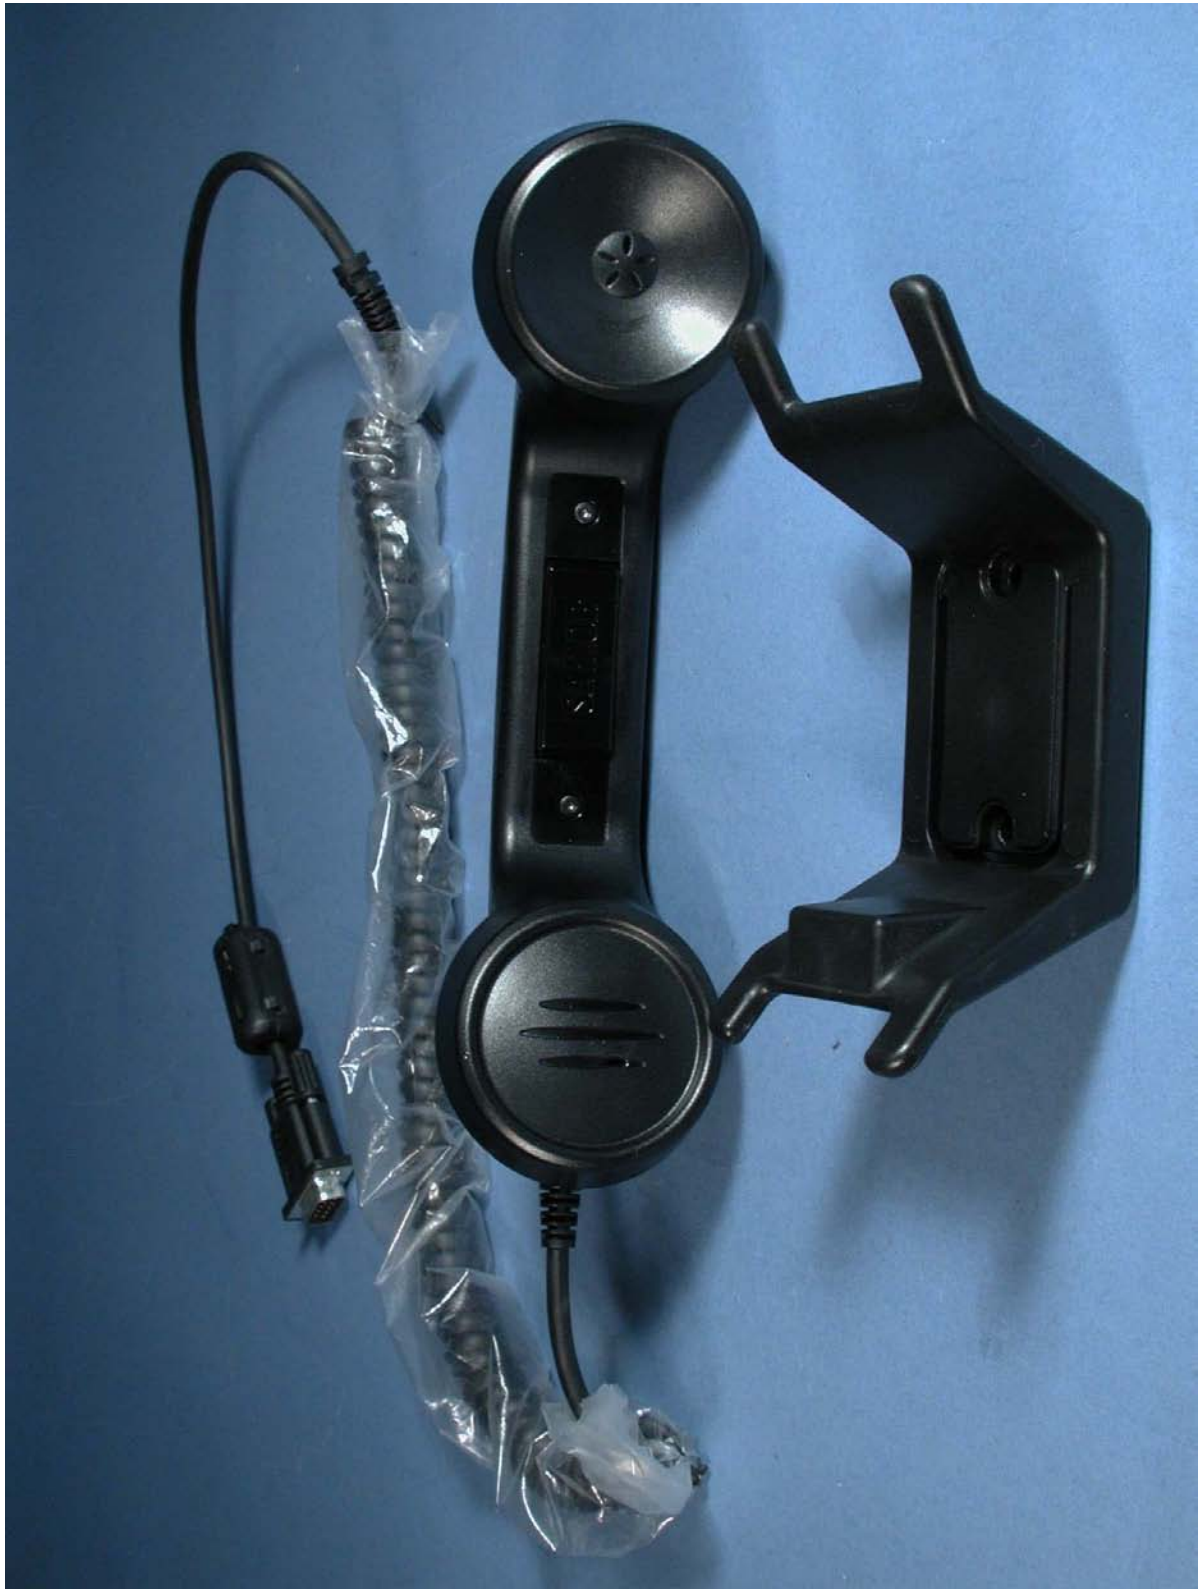

Photographs module 99817532

External

PHOTOGRAPH 1: <i>SYSTEM OVERVIEW</i>	2
PHOTOGRAPH 2: <i>TRANSCEIVER TU5160</i>	3
PHOTOGRAPH 3: <i>CONTROL UNIT CU5100 FRONT VIEW</i>	4
PHOTOGRAPH 4: <i>CONTROL UNIT CU5100 REAR VIEW</i>	5
PHOTOGRAPH 5: <i>ANTENNA TUNER UNIT SAILOR ATU5215 FRONT VIEW</i>	6
PHOTOGRAPH 6: <i>HANDSET</i>	7
PHOTOGRAPH 7: <i>TT-3606E MESSAGE TERMINAL WITH KEYBOARD</i>	8
PHOTOGRAPH 8: <i>AP5065 ALARM PANEL FRONT VIEW</i>	9

Photograph 1: System overview

Photograph 2: *Transceiver TU5160*

Photograph 3: Control unit CU5100 front view

Photograph 4: *Control unit CU5100 rear view*

Photograph 5: *Antenna tuner unit SAILOR ATU5215 front view*

Photograph 6: *Handset*

Photograph 7: TT-3606E Message Terminal with keyboard

Photograph 8: AP5065 Alarm Panel front view