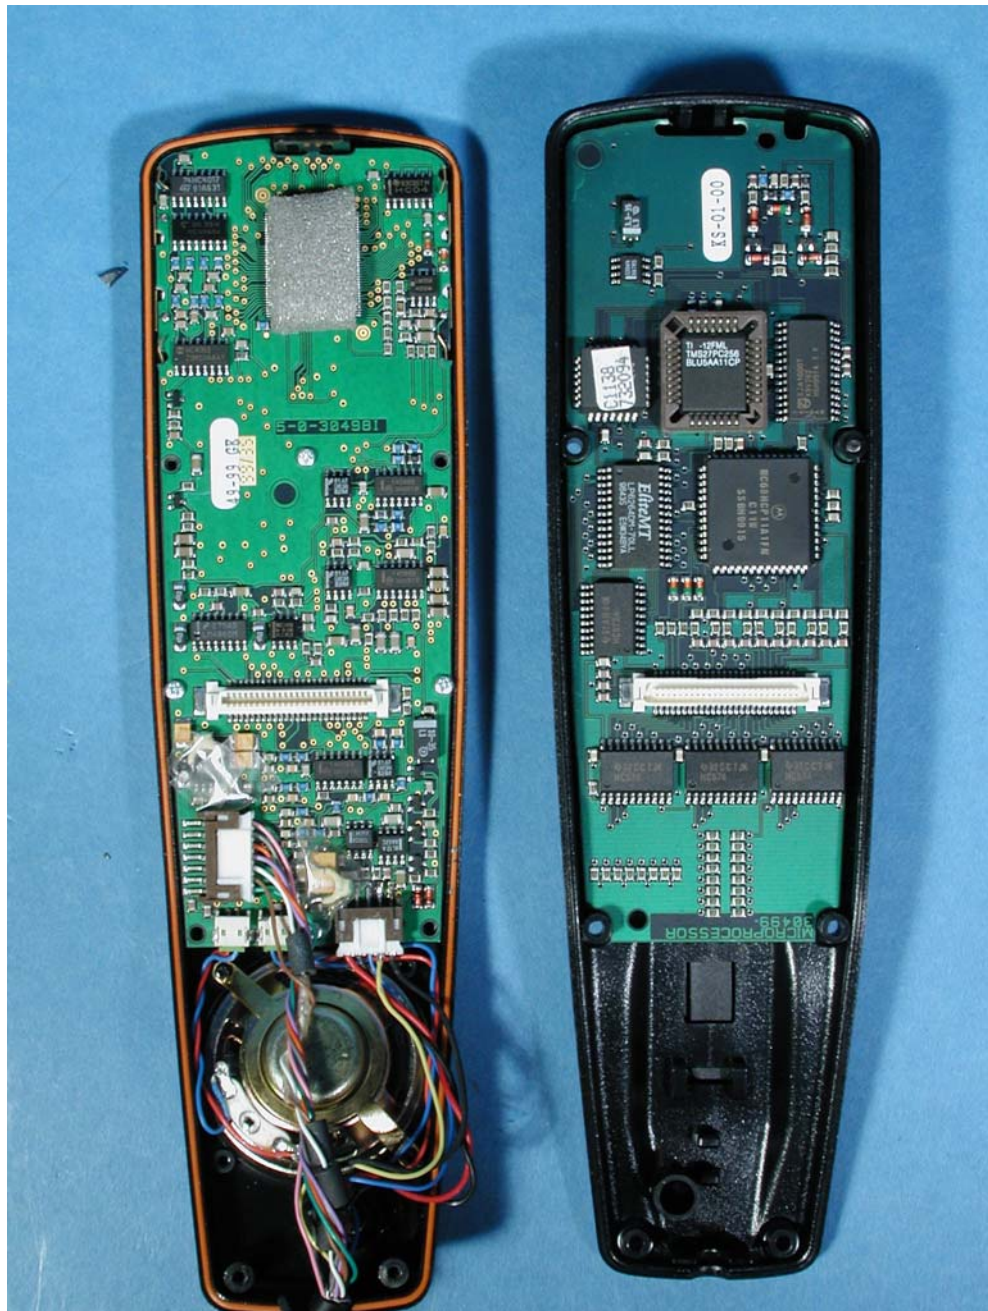

**FCC-ID: ROJRTU4120B**

Internal Photographs

Internal of transceiver unit

Internal of transceiver unit

LBT ID Label

Internal of antenna unit

Internal of handset unit

Internal of handset unit

SIM Card