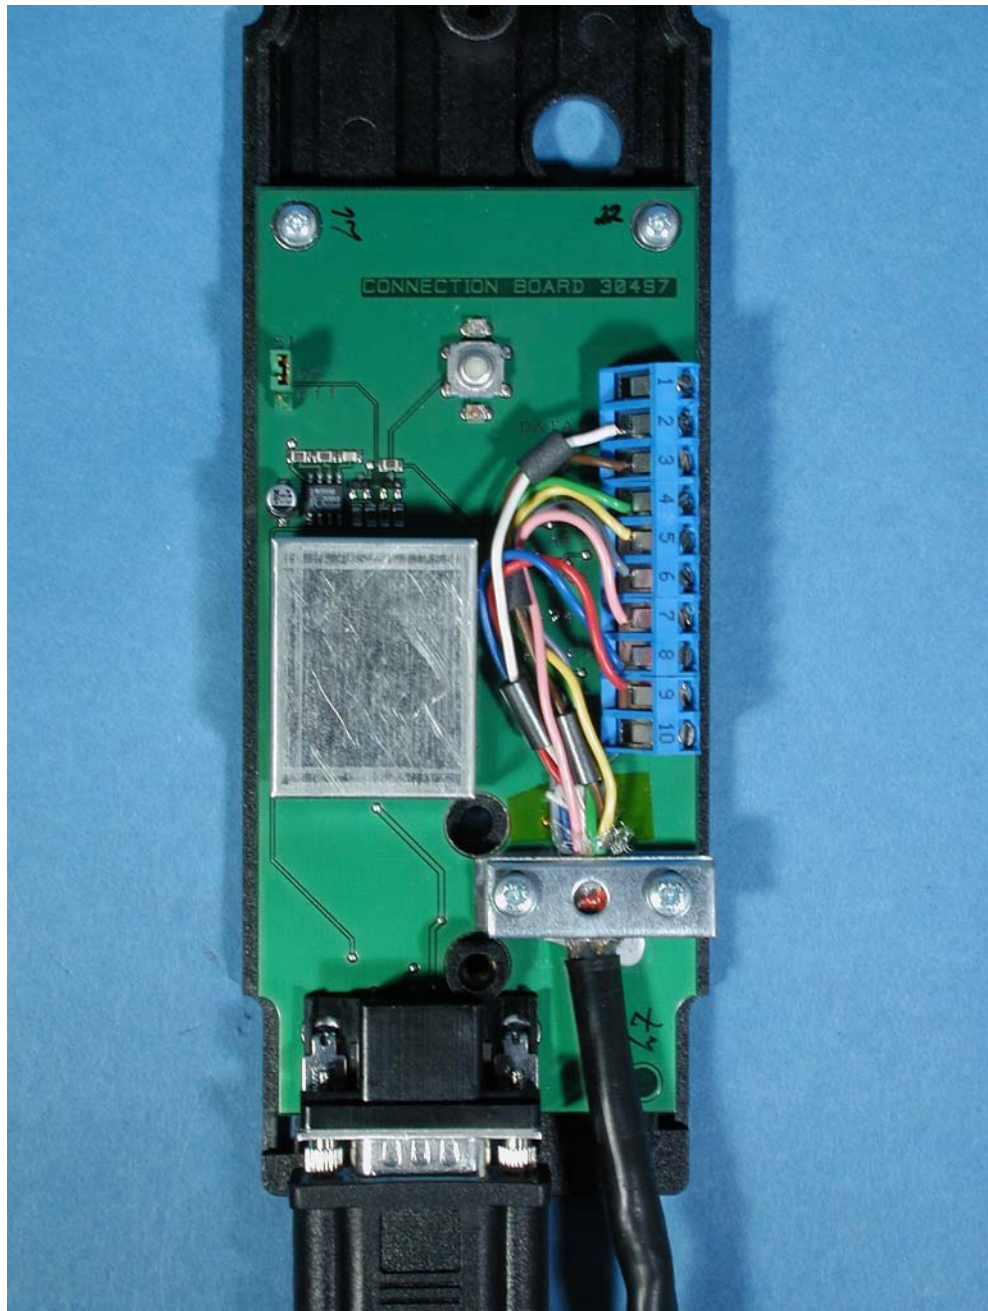

**FCC-ID: ROJRTU4120B**

Internal Photographs

Internal of transceiver unit

Internal of transceiver unit

LBT ID Label

Internal of antenna unit

Internal of handset unit

Internal of handset unit

SIM Card