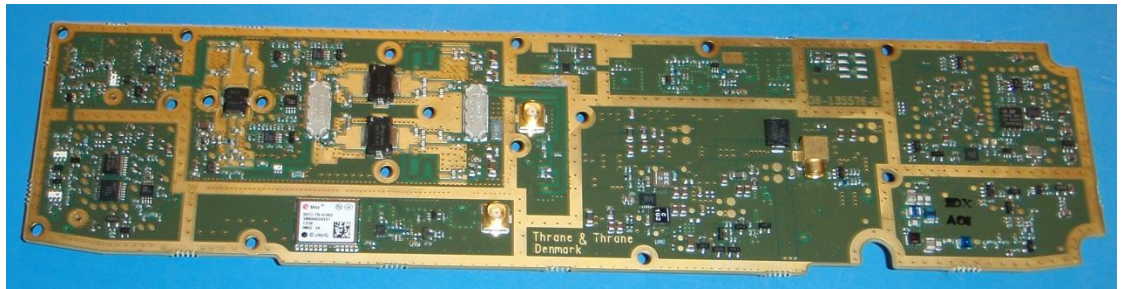

1. Scope and Purpose

This document contains the internal pictures of the Cobham Explore 710 TT-3720B, with following sub-assemblies: TT-3732B Transceiver unit, TT3703B Antenna unit, Radio module Unit TT-3750A

- TT3703B Antenna unit
- TT-3732B Transceiver unit (including Radio module Unit TT-3750A)

These units are disassembled and photographed in this document.

3. **Antenna Unit TT3703B**

Figure 2 Explore 710 Antenna unit TT-3703B outside picture

Figure 3 Explore 710 Antenna unit TT-3703B inside

Figure 4 Explore 710 Antenna unit TT-3703B, PCB Top

Figure 5 Explore 710 Antenna unit TT-3703B, PCB bottom

Figure 6 Explore 710 Antenna unit TT-3703B, PCB bottom, no covers