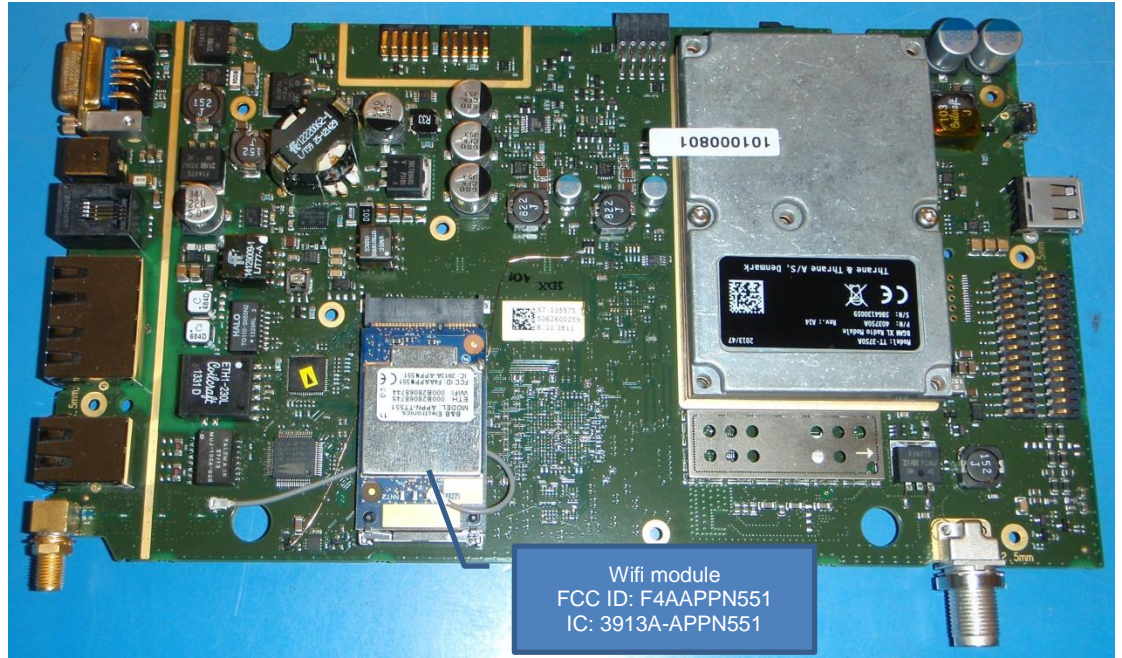

1. Scope and Purpose

This document contains the internal pictures of the Cobham Explore 710 TT-3720B, with following sub-assemblies: TT-3732B Transceiver unit, TT3703B Antenna unit, Radio module Unit TT-3750A

Figure 3 Explore 710 Antenna unit TT-3703B inside

Figure 4 Explore 710 Antenna unit TT-3703B, PCB Top

Figure 5 Explore 710 Antenna unit TT-3703B, PCB bottom

Figure 6 Explore 710 Antenna unit TT-3703B, PCB bottom, no covers

4. Transceiver Unit TT3732B

Figure 7 Explore 710 Transceiver unit TT-3732B

4.1. Transceiver unit PCB

Figure 8 Explore 710 Transceiver unit TT-3732B, PCB Back

Figure 9 Explore 710 Transceiver unit TT-3732B, PCB Back, no covers

Figure 10 Explore 710 Transceiver unit TT-3732B, PCB top

Figure 11 Explore 710 Transceiver unit TT-3732B, PCB top, no covers

5. Radio module Unit TT-3750A

The radio module is a subassembly of the transceiver TT3732B