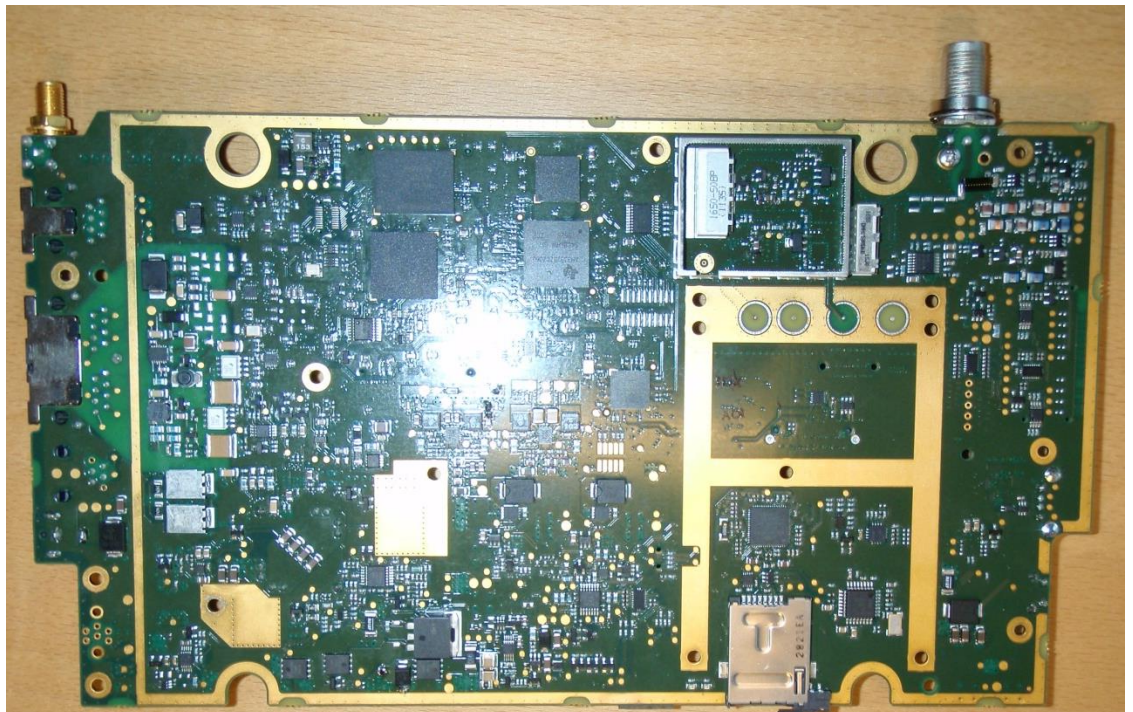

- TT3703B Antenna unit
- TT-3732B Transceiver unit (including Radio module Unit TT-3750A)

These units are disassembled and photographed in this document.

3. **Antenna Unit TT3703B**

Figure 2 Explore 710 Antenna unit TT-3703B outside picture

Figure 3 Explore 710 Antenna unit TT-3703B inside

Figure 4 Explore 710 Antenna unit TT-3703B, PCB Top

Figure 5 Explore 710 Antenna unit TT-3703B, PCB bottom

Figure 6 Explore 710 Antenna unit TT-3703B, PCB bottom, no covers

4. Transceiver Unit TT3732B

Figure 7 Explore 710 Transceiver unit TT-3732B

4.1. Transceiver unit PCB

Figure 8 Explore 710 Transceiver unit TT-3732B, PCB Back

Figure 9 Explore 710 Transceiver unit TT-3732B, PCB Back, no covers

Figure 10 Explore 710 Transceiver unit TT-3732B, PCB top

Figure 11 Explore 710 Transceiver unit TT-3732B, PCB top, no covers

5. Radio module Unit TT-3750A

The radio module is a subassembly of the transceiver TT3732B