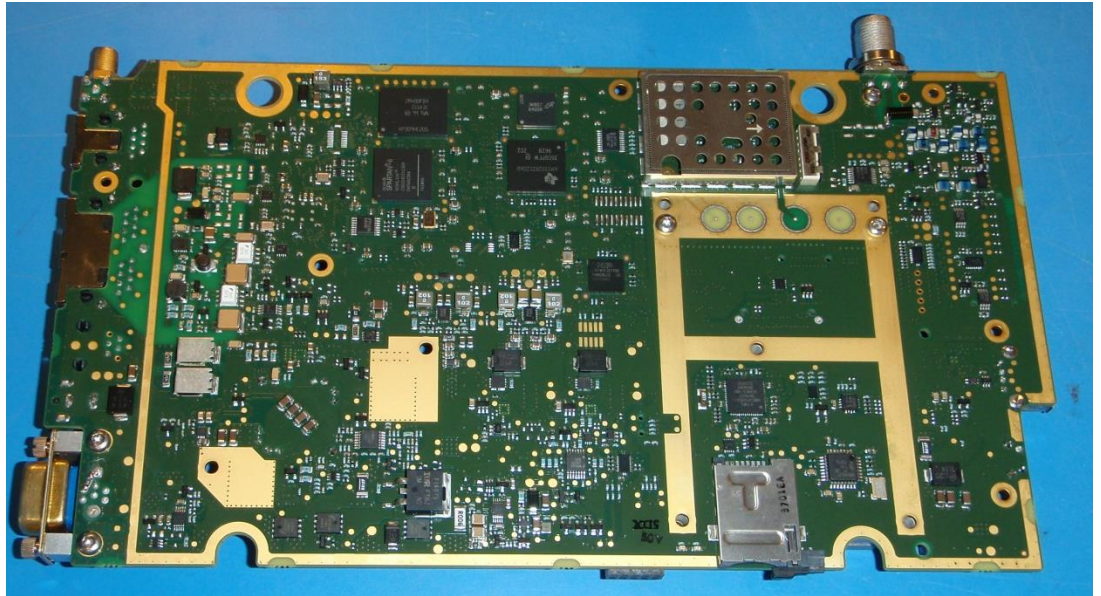

- TT3703B Antenna unit
- TT-3732B Transceiver unit (including Radio module Unit TT-3750A)

These units are disassembled and photographed in this document.

3. **Antenna Unit TT3703B**

Figure 2 Explore 710 Antenna unit TT-3703B outside picture

Figure 3 Explore 710 Antenna unit TT-3703B inside

Figure 4 Explore 710 Antenna unit TT-3703B, PCB Top

Figure 5 Explore 710 Antenna unit TT-3703B, PCB bottom

Figure 6 Explore 710 Antenna unit TT-3703B, PCB bottom, no covers

4. Transceiver Unit TT3732B

Figure 7 Explore 710 Transceiver unit TT-3732B

4.1. Transceiver unit PCB

Figure 8 Explore 710 Transceiver unit TT-3732B, PCB Back

Figure 9 Explore 710 Transceiver unit TT-3732B, PCB Back, no covers

Figure 10 Explore 710 Transceiver unit TT-3732B, PCB top

Figure 11 Explore 710 Transceiver unit TT-3732B, PCB top, no covers

5. Radio module Unit TT-3750A

The radio module is a subassembly of the transceiver TT3732B