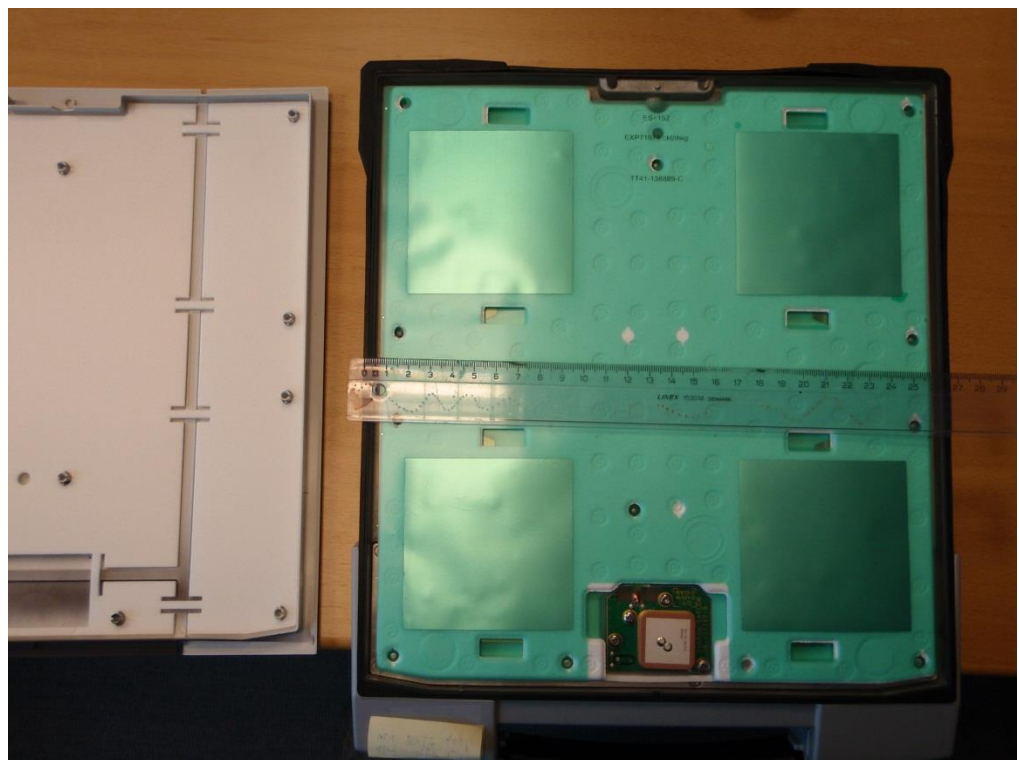

1. Scope and Purpose

This document contains the internal pictures of the Cobham Explore 710 TT-3720B, with following sub-assemblies: TT-3732B Transceiver unit, TT3703B Antenna unit, Radio module Unit TT-3750A

- TT3703B Antenna unit
- TT-3732B Transceiver unit (including Radio module Unit TT-3750A)

These units are disassembled and photographed in this document.

3. **Antenna Unit TT3703B**

Figure 2 Explore 710 Antenna unit TT-3703B outside picture

Figure 3 Explore 710 Antenna unit TT-3703B inside

Figure 4 Explore 710 Antenna unit TT-3703B, PCB Top

Figure 5 Explore 710 Antenna unit TT-3703B, PCB bottom

Figure 6 Explore 710 Antenna unit TT-3703B, PCB bottom, no covers