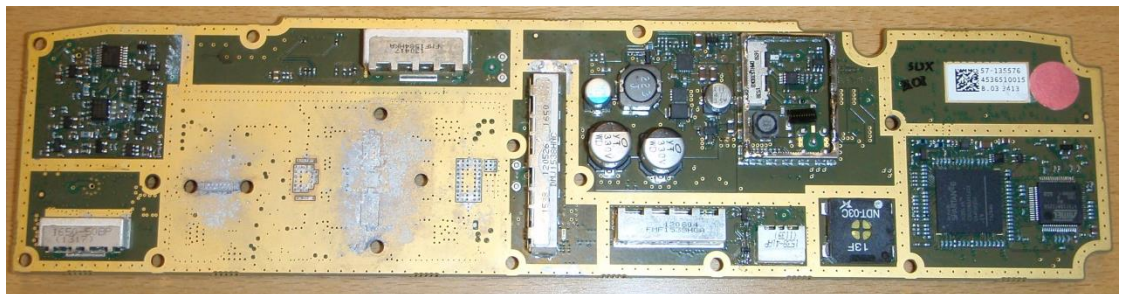

1. Scope and Purpose

This document contains the internal pictures of the Cobham Explore 710 TT-3720B, with following sub-assemblies: TT-3732B Transceiver unit, TT3703B Antenna unit, Radio module Unit TT-3750A

- TT3703B Antenna unit
- TT-3732B Transceiver unit (including Radio module Unit TT-3750A)

These units are disassembled and photographed in this document.

3. **Antenna Unit TT3703B**

Figure 2 Explore 710 Antenna unit TT-3703B outside picture

Figure 3 Explore 710 Antenna unit TT-3703B inside

Figure 4 Explore 710 Antenna unit TT-3703B, PCB Top

Figure 5 Explore 710 Antenna unit TT-3703B, PCB bottom

Figure 6 Explore 710 Antenna unit TT-3703B, PCB bottom, no covers