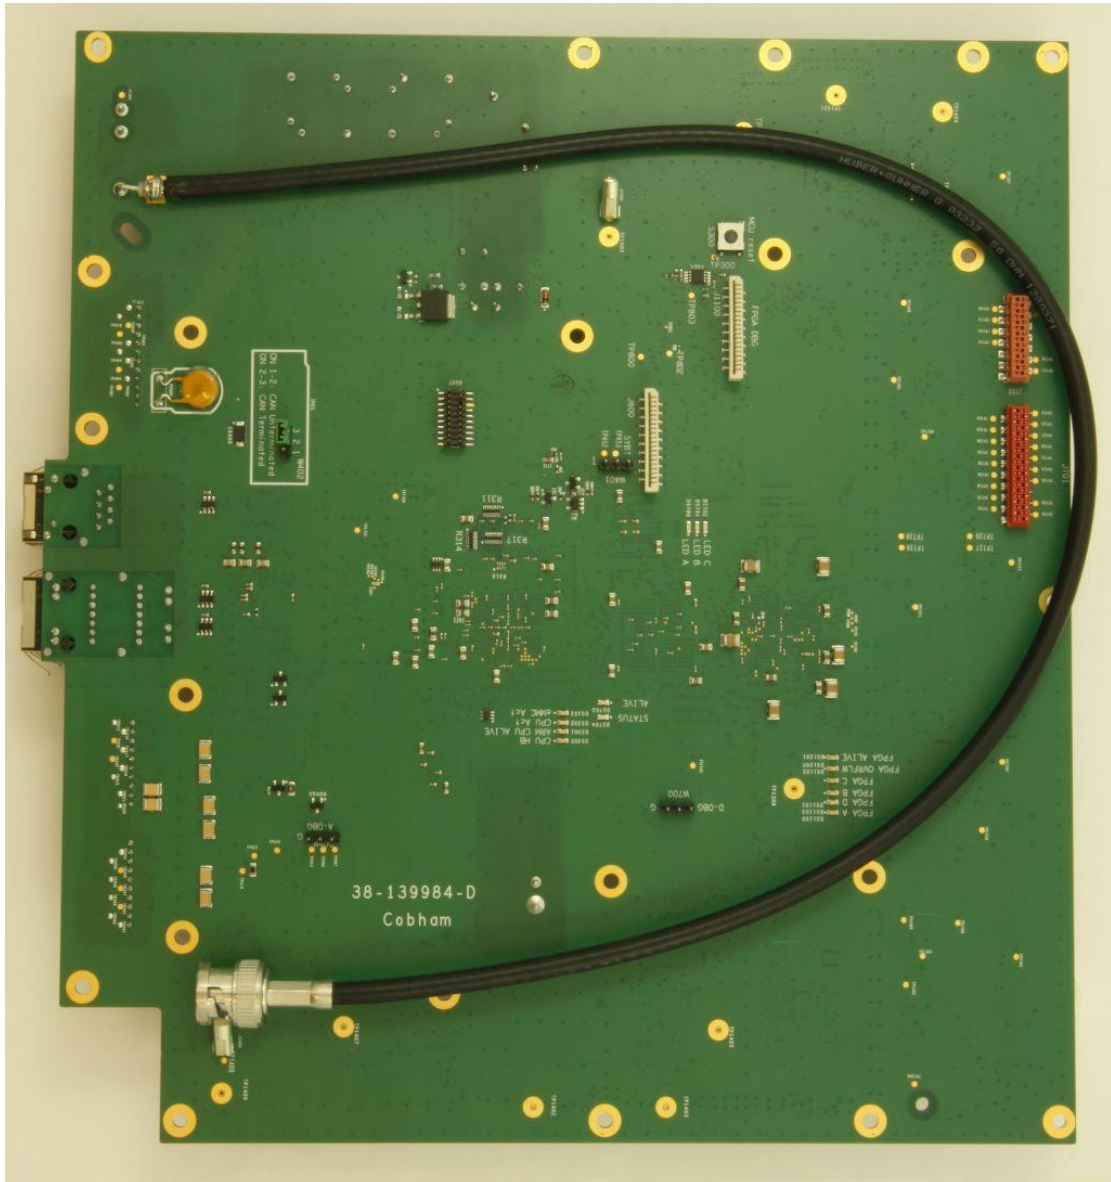

SAILOR 6366 front view

SAILOR 6366 side view

SAILOR 6366 open

SAILOR 6366 Transceiver Unit "Top With PA"

ECM module back side

PSU filter module front side

PSU filter back side