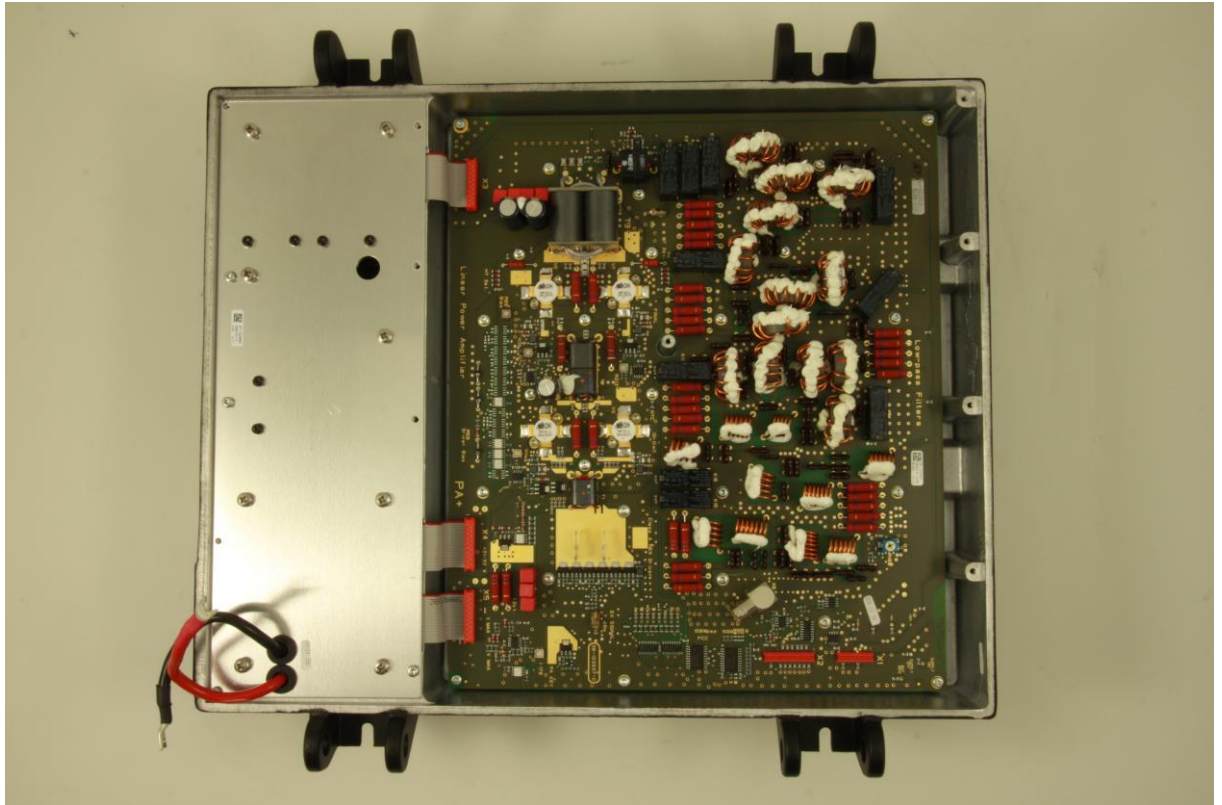

SAILOR 6366 front view

SAILOR 6366 side view

SAILOR 6366 open

SAILOR 6366 Transceiver Unit "Top With PA"

ECM module back side

PSU filter module front side

PSU filter back side