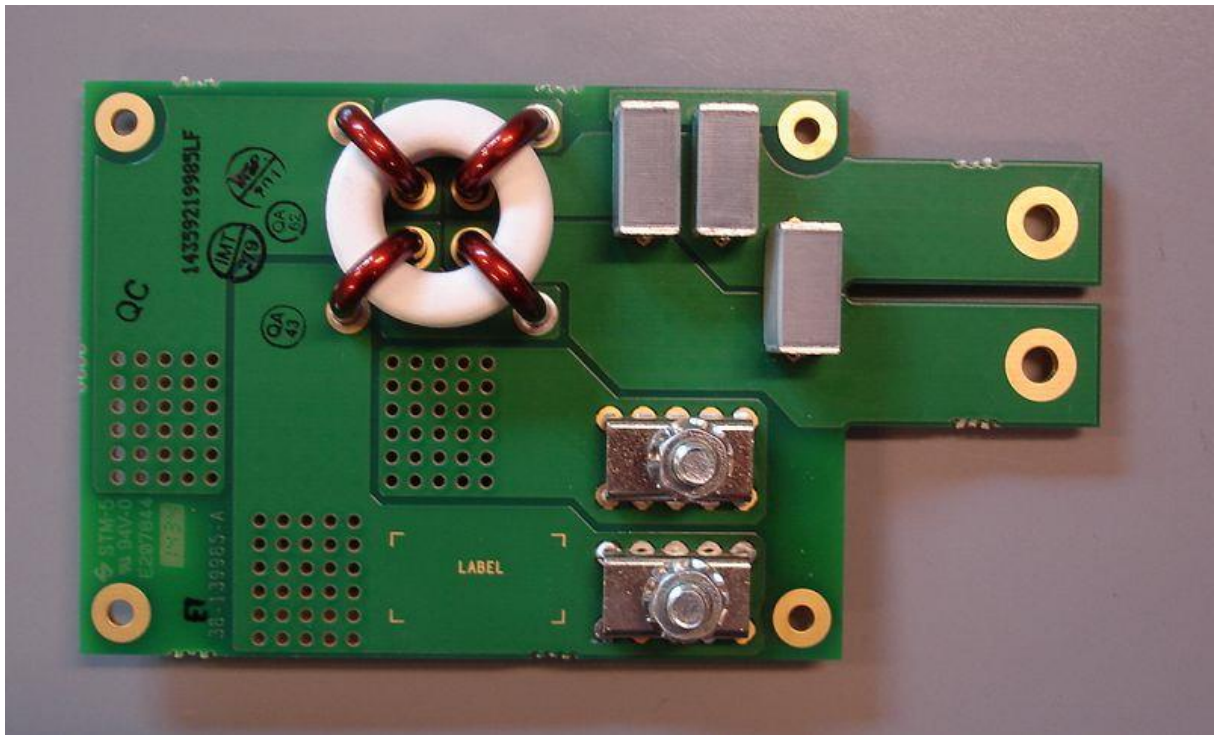

SAILOR 6366 front view

SAILOR 6366 side view

SAILOR 6366 open

SAILOR 6366 Transceiver Unit "Top With PA"

ECM module back side

PSU filter module front side

PSU filter back side