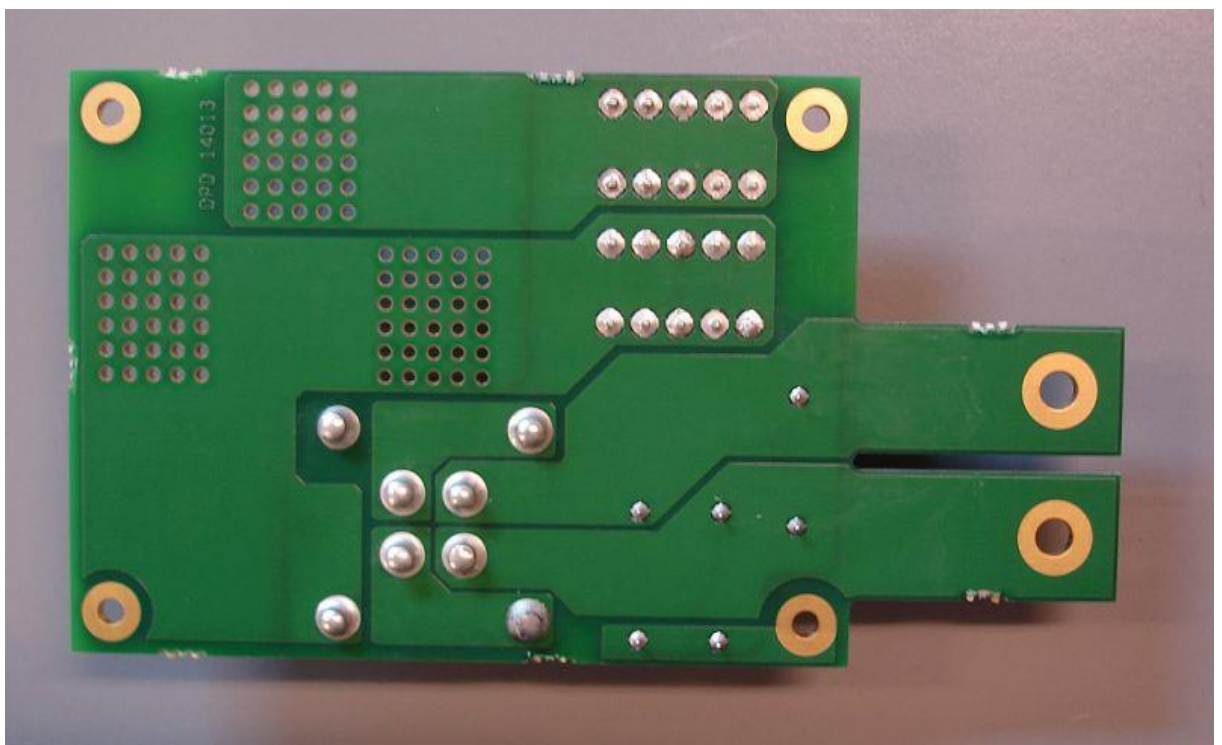

SAILOR 6366 front view

SAILOR 6366 side view

SAILOR 6366 open

SAILOR 6366 Transceiver Unit "Top With PA"

ECM module back side

PSU filter module front side

PSU filter back side