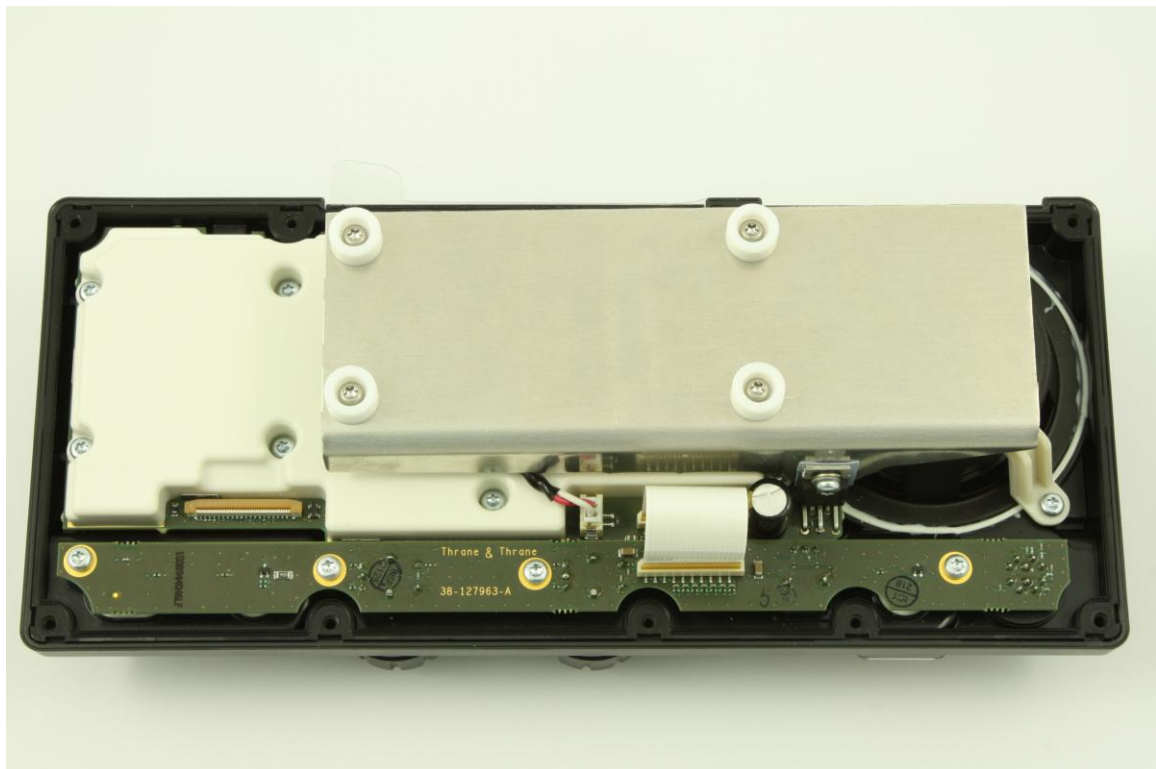

# Photographs module 20103937306

## Internal

PHOTOGRAPH 1: <i>TRANSCEIVER UNIT, INTERNAL VIEW</i> .....	2
PHOTOGRAPH 2: <i>CONTROL UNIT, FRONT SEEN FROM THE INSIDE</i> .....	3
PHOTOGRAPH 3: <i>CONTROL UNIT, REAR SEEN FROM THE INSIDE</i> .....	4
PHOTOGRAPH 4: <i>CONTROL UNIT, PCB BOTTOM VIEW</i> .....	5
PHOTOGRAPH 5: <i>CONTROL UNIT, PCB TOP VIEW</i> .....	6
PHOTOGRAPH 6: <i>ANTENNA TUNING UNIT. INSIDE VIEW</i> .....	7

Photograph 1: *Transceiver unit, internal view*

Photograph 2: *Control unit, front seen from the inside*

Photograph 3: *Control unit, rear seen from the inside*

Photograph 4: Control unit, PCB bottom view

Photograph 5: Control unit, PCB top view

Photograph 6: Antenna tuning unit. inside view