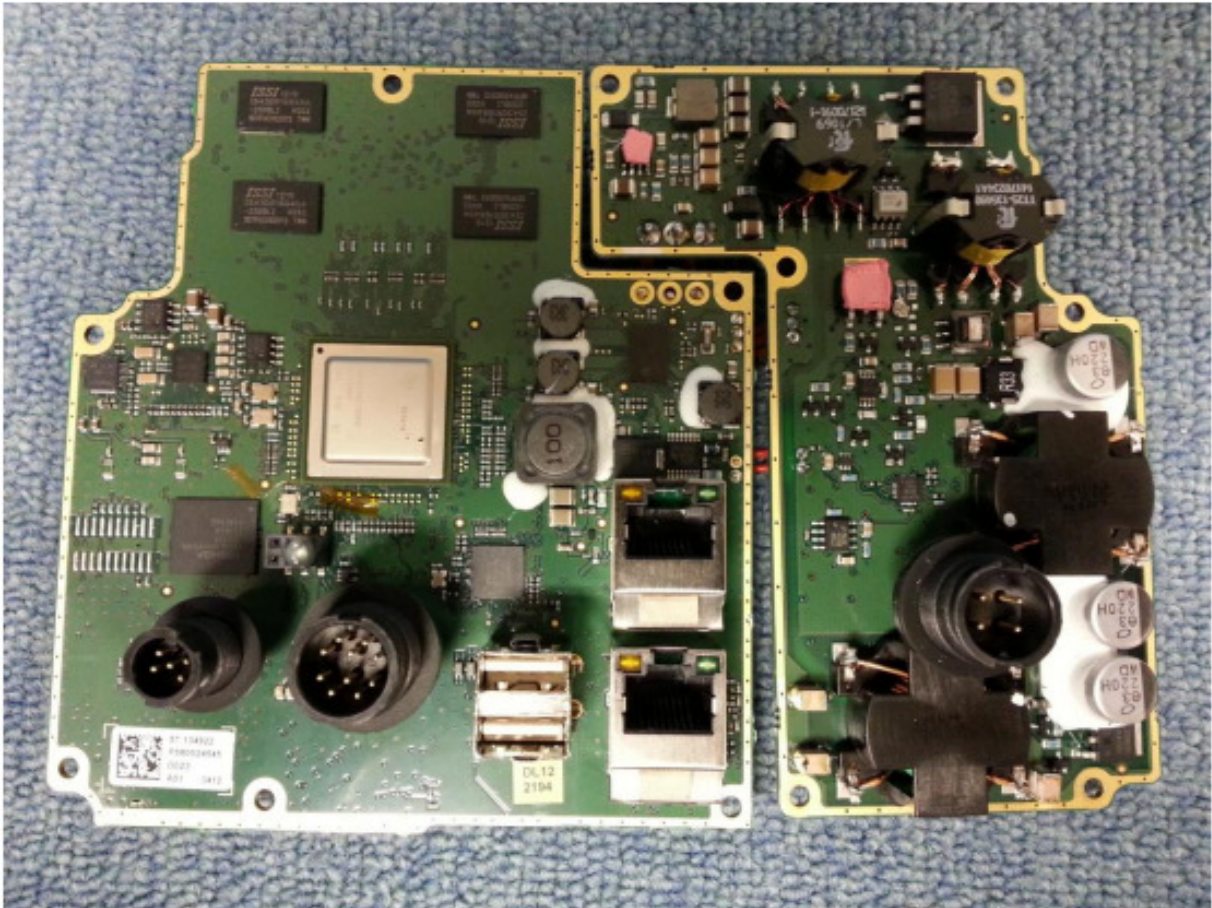

Photos of SAILOR 6004 Control Panel

Front/side view, with bracket for desktop mounting

Rear/side view

Front view

Rear view / connectors

Bottom view

Internal view

LCD module and internal speaker

Power board (SMPS) and processor board

Rear enclosure with PCBs removed

Bottom side PCBs

Top side PCBs

Fuse F400