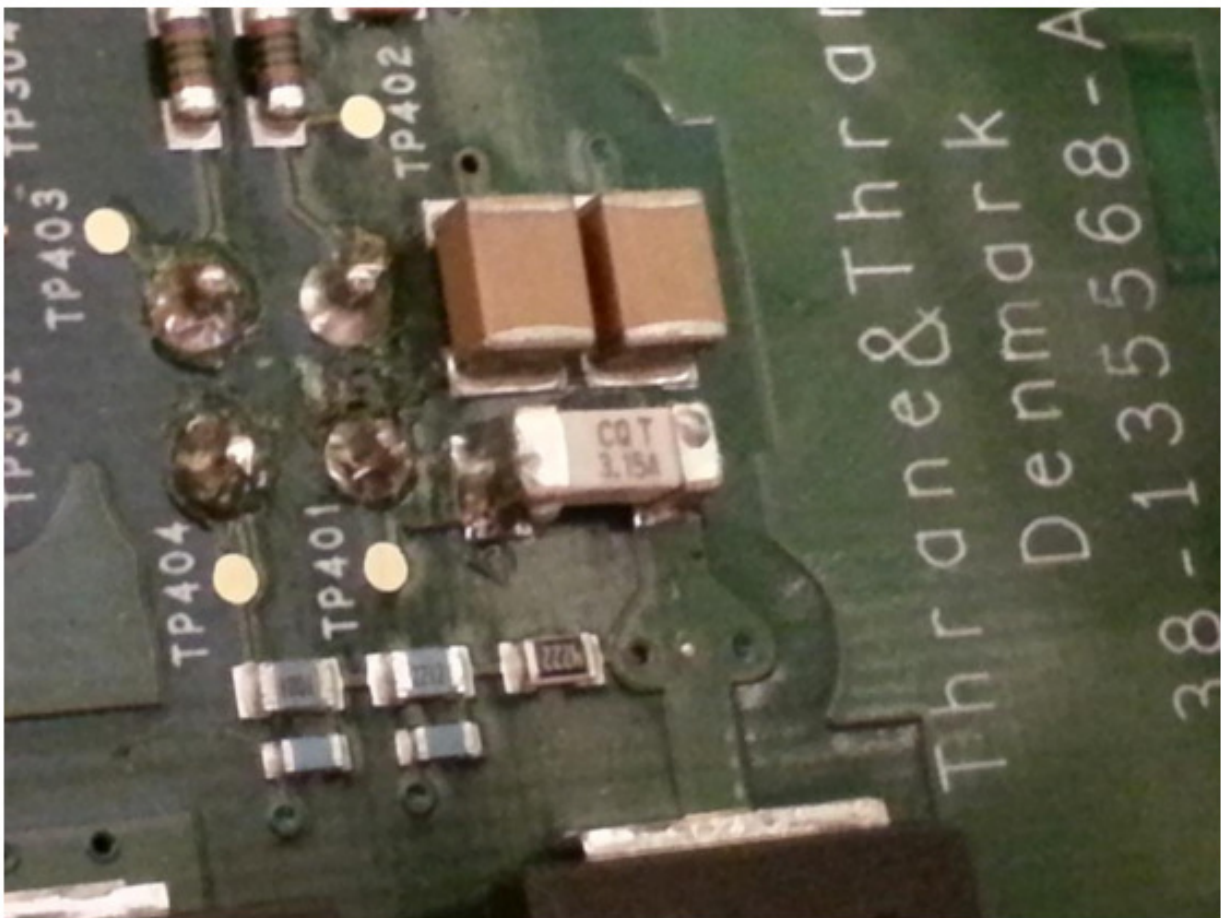

Photos of SAILOR 6004 Control Panel

Front/side view, with bracket for desktop mounting

Rear/side view

Front view

Rear view / connectors

Bottom view

Internal view

LCD module and internal speaker

Power board (SMPS) and processor board

Rear enclosure with PCBs removed

Bottom side PCBs

Top side PCBs

Fuse F400