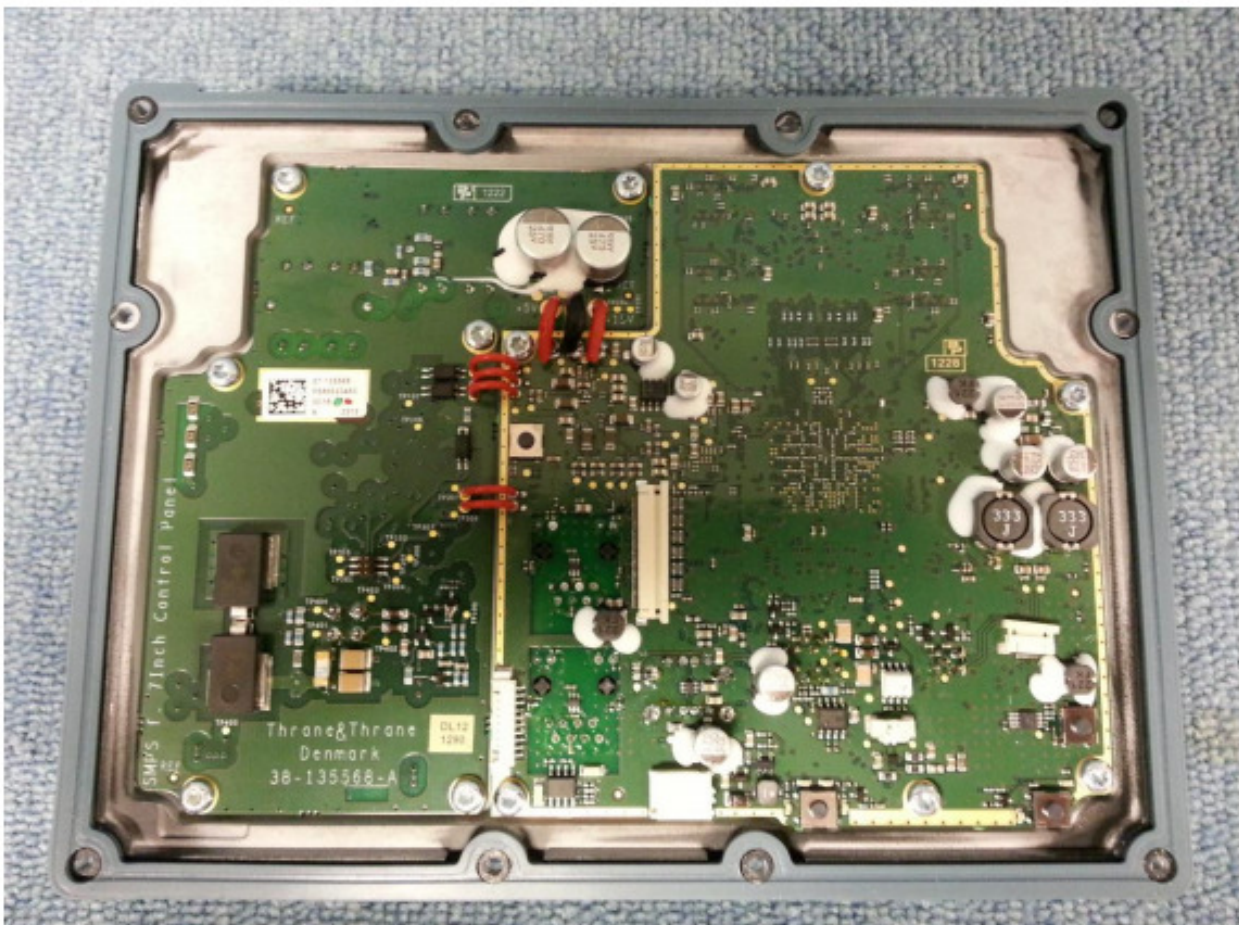

Photos of SAILOR 6004 Control Panel

Front/side view, with bracket for desktop mounting

Rear/side view

Front view

Rear view / connectors

Bottom view

Internal view

LCD module and internal speaker

Power board (SMPS) and processor board

Rear enclosure with PCBs removed

Bottom side PCBs

Top side PCBs

Fuse F400