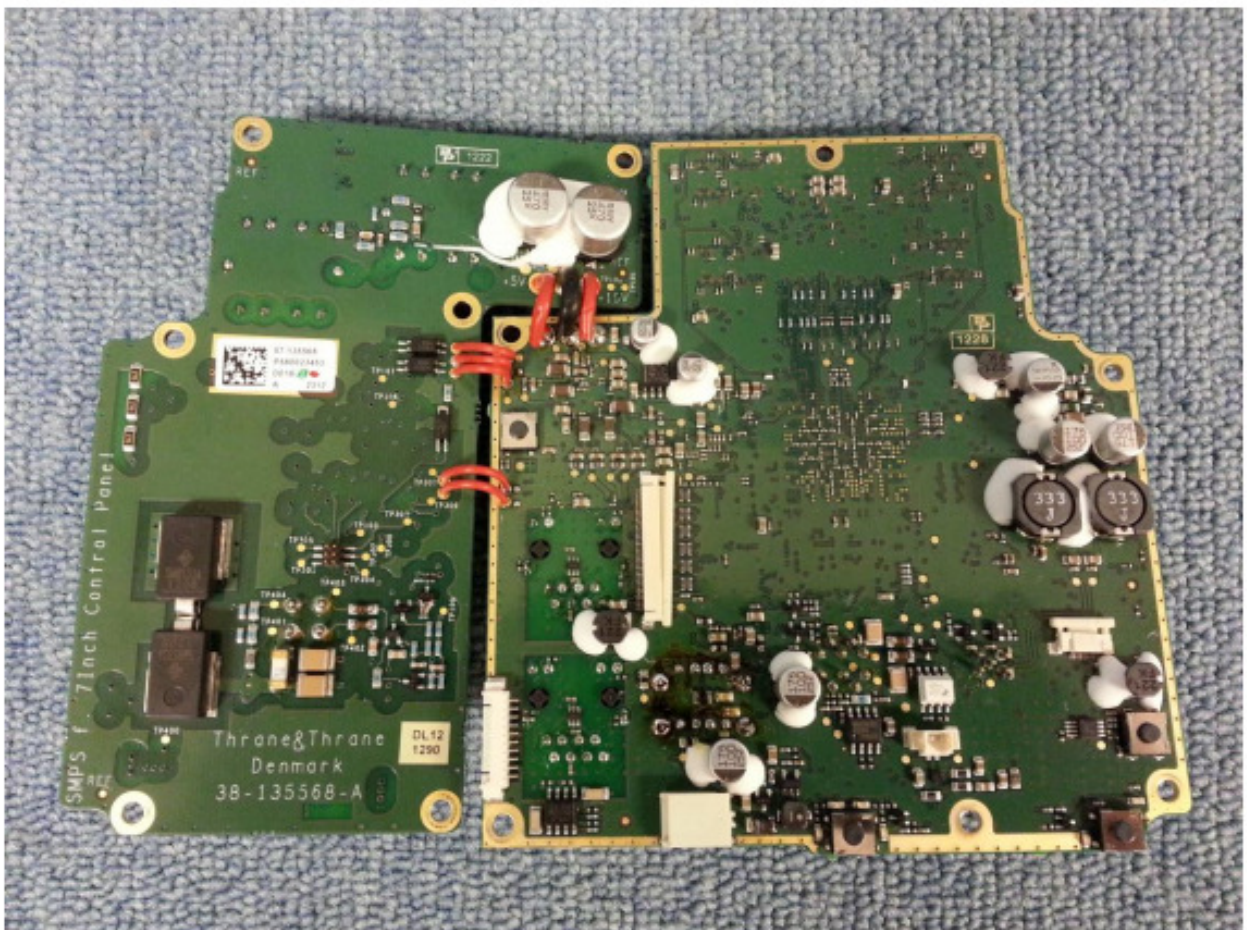

Photos of SAILOR 6004 Control Panel

Front/side view, with bracket for desktop mounting

Rear/side view

Front view

Rear view / connectors

Bottom view

Internal view

LCD module and internal speaker

Power board (SMPS) and processor board

Rear enclosure with PCBs removed

Bottom side PCBs

Top side PCBs

Fuse F400