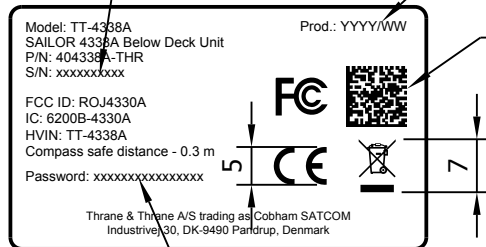

Serial Number "xxxxxxxxxx"
Ex. 1234560009

Produced Year/Week
Ex. 2018/29

DATAMATRIX 2D for
"EAN Code 5712907099418:Serial Number xxxxxxxxxx"
Ex. 5712907099418:1234560009